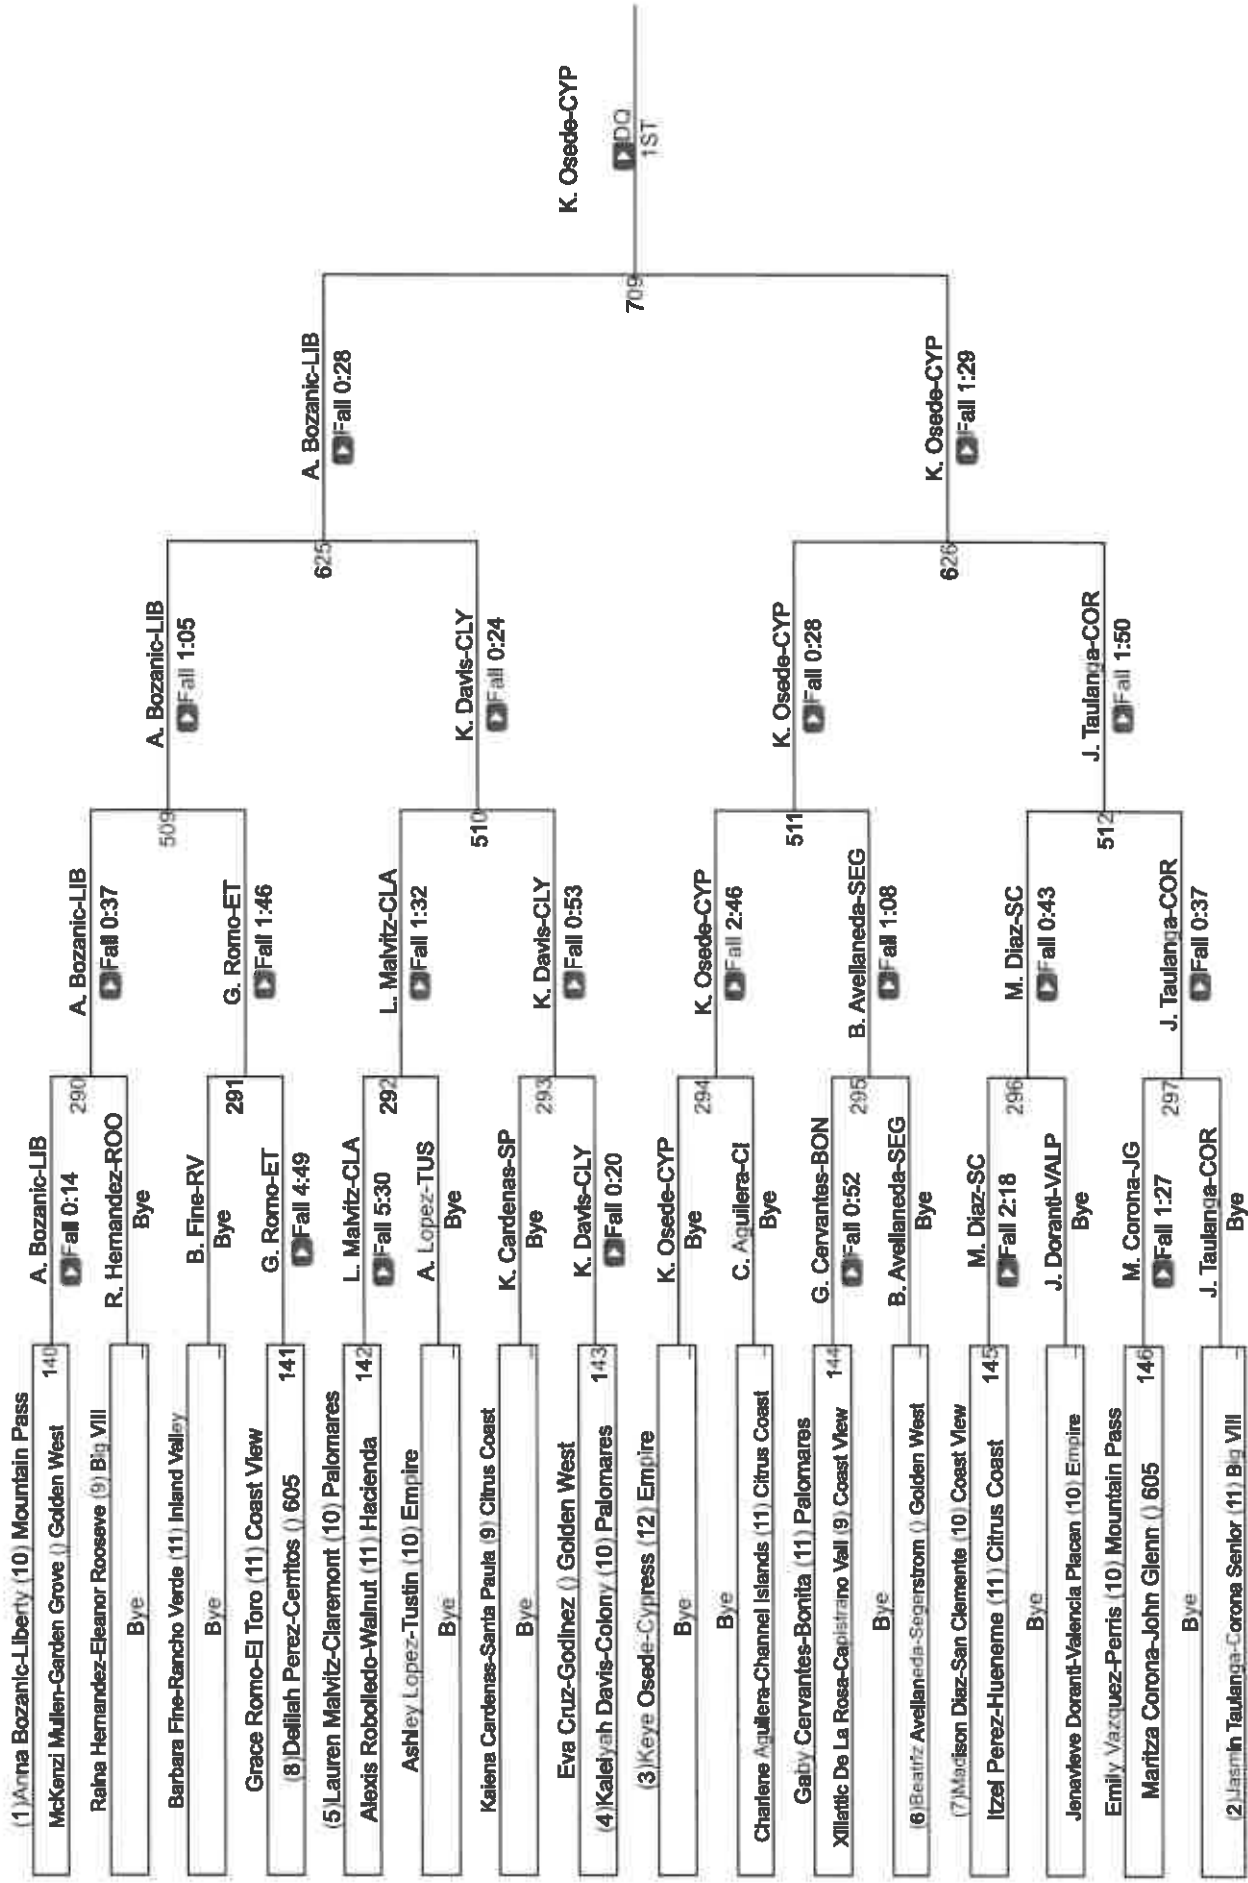

CIF SS Girls Individuals Southern Div

CIF Qualifier 235