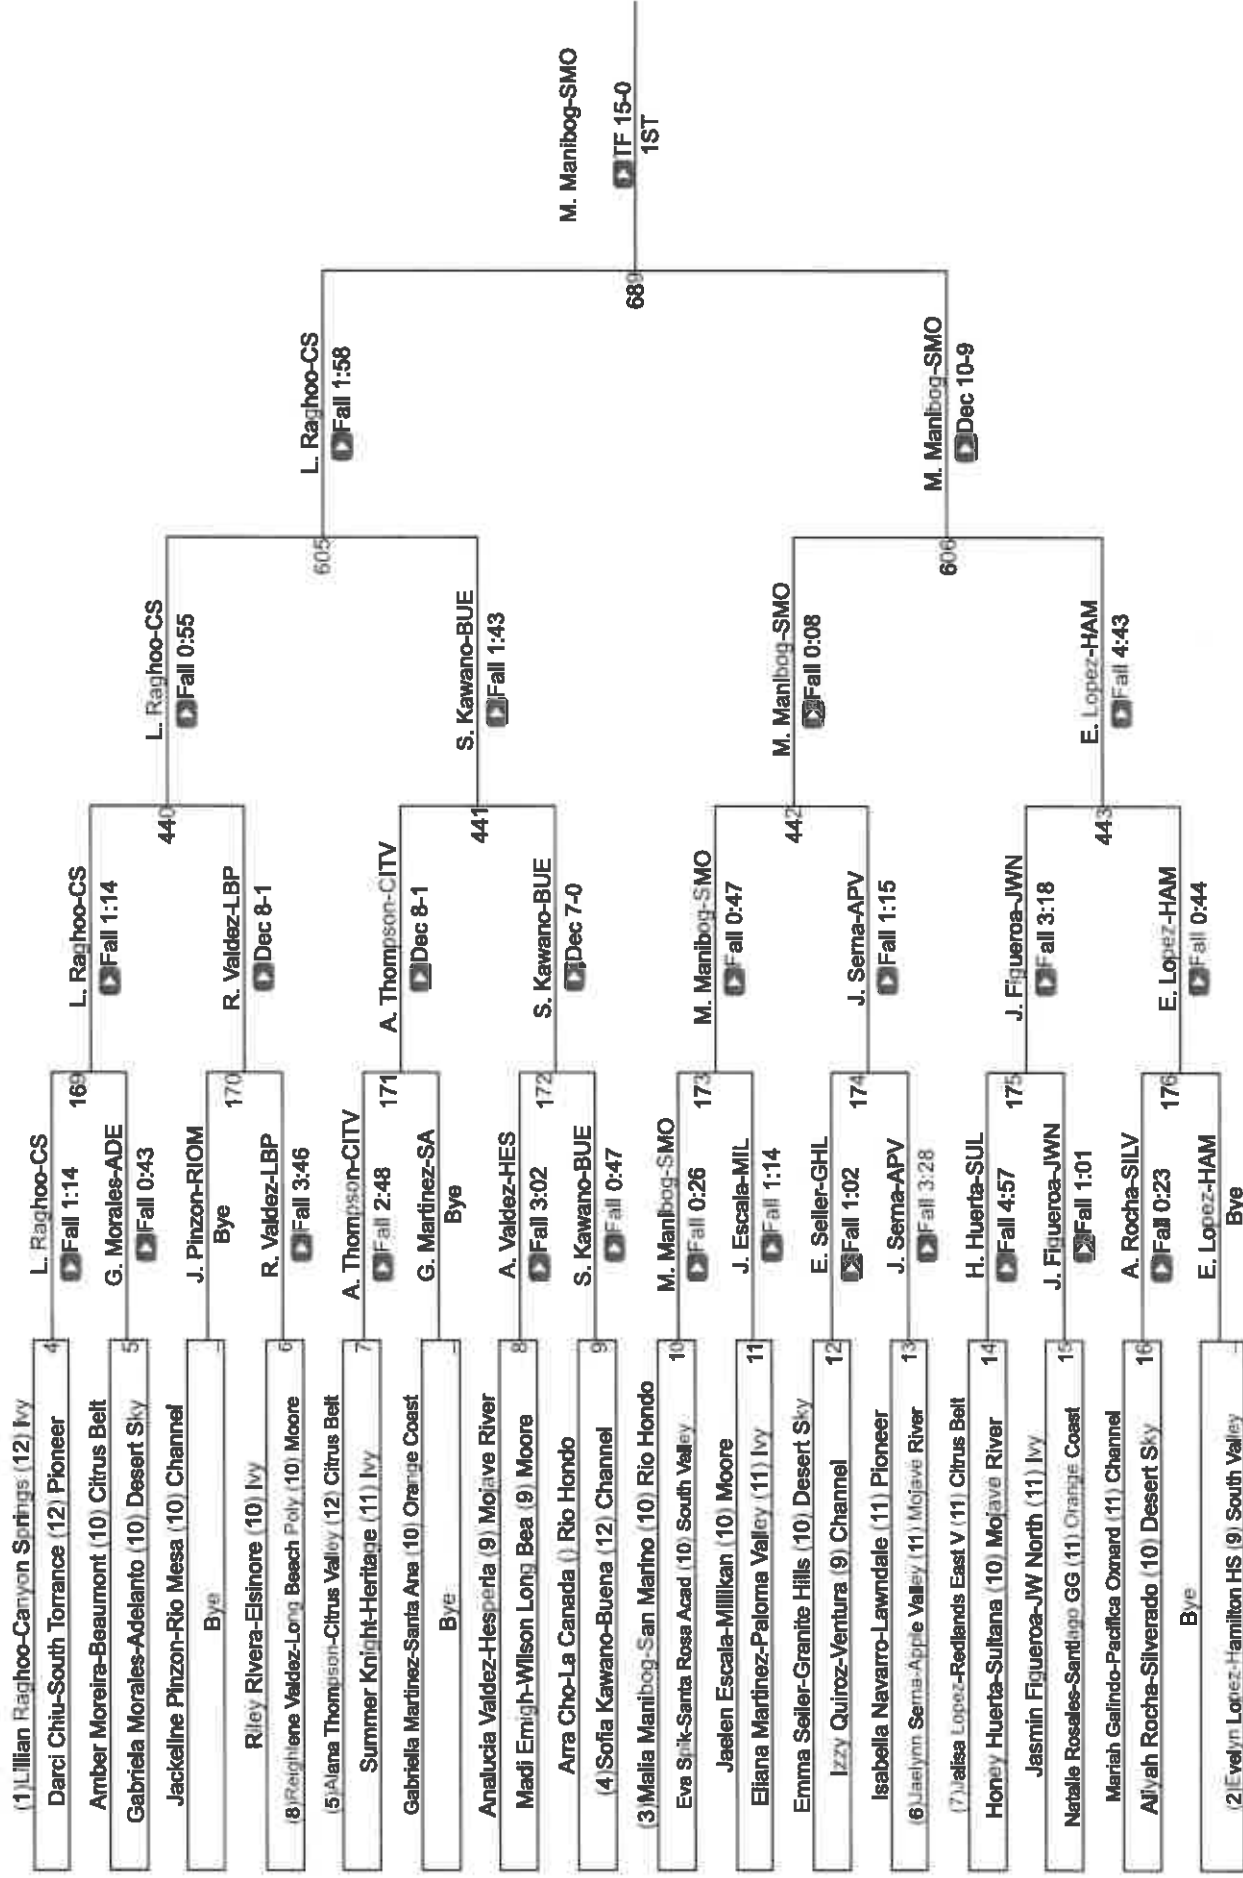

CIF SS Girls Individuals Central Div

CIF Qualifier 100