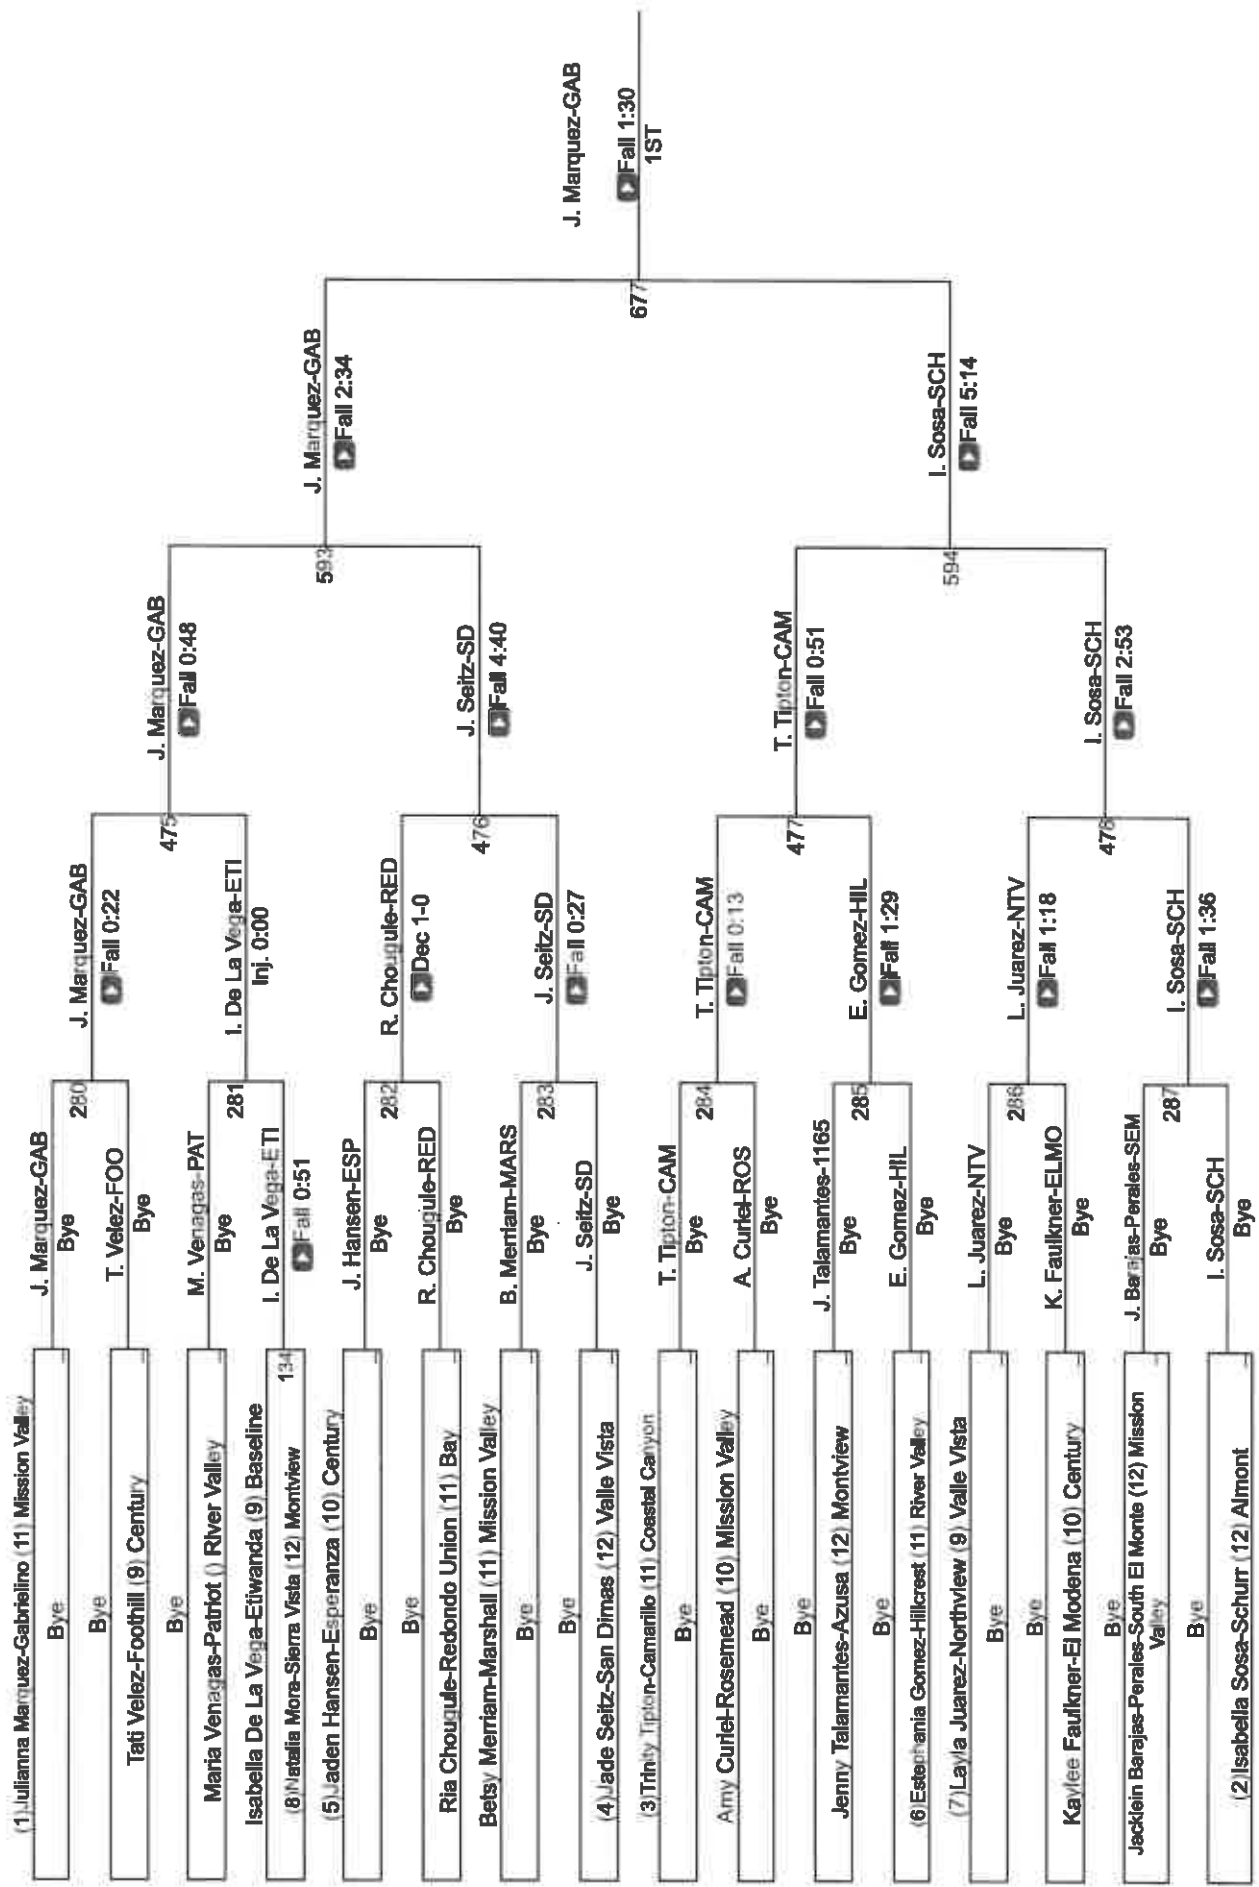

EIF Qualifier 170

CIF Qualifier 170

S. Pratt-NTV

Match 14-3
3RD

S. Pratt-NTV

Match 14-3
3RD

CIF SS Girls Individuals Northern Div

CIF Qualifier 190