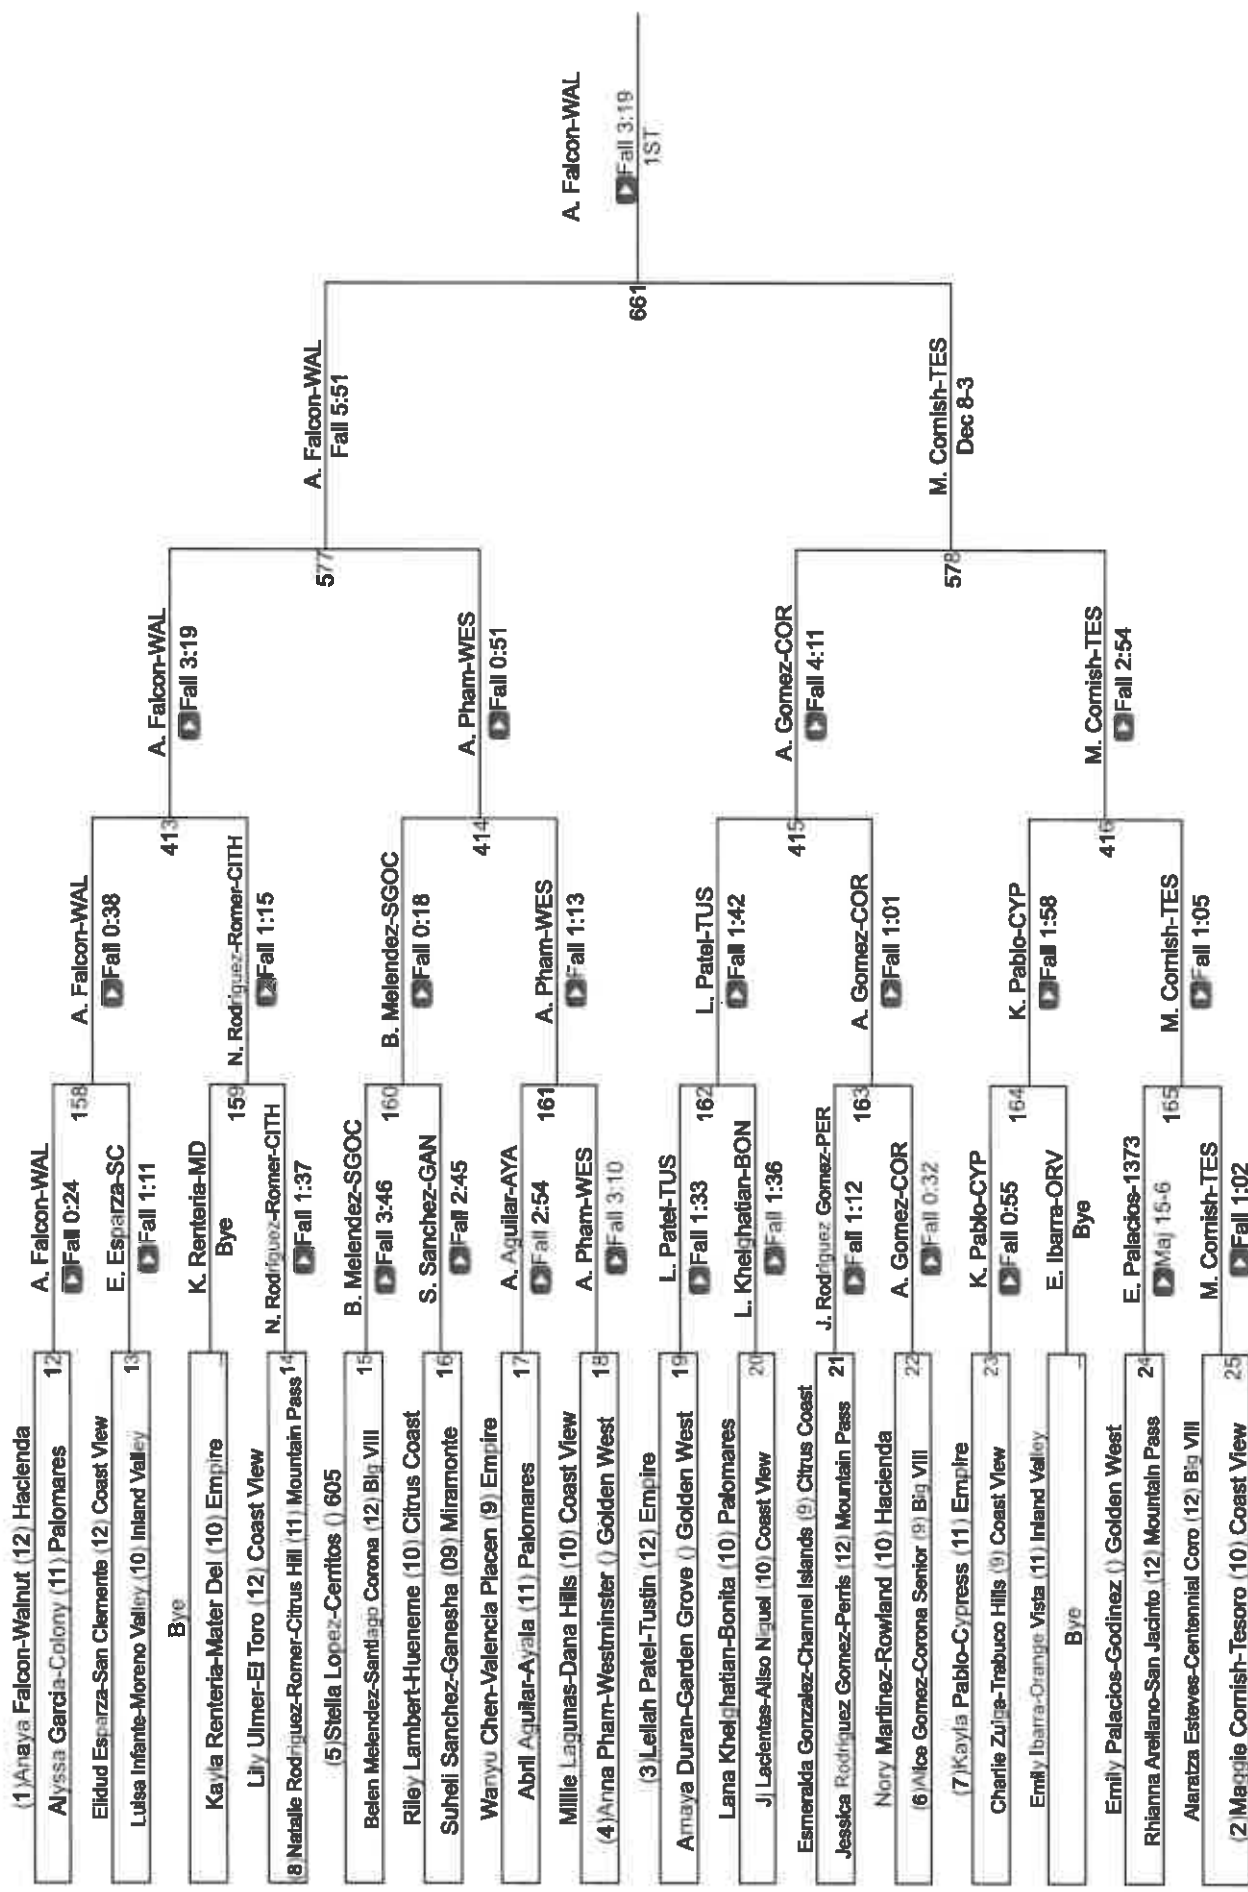

GIF SS Girls Individuals Southern Div

GIF Qualifier 105