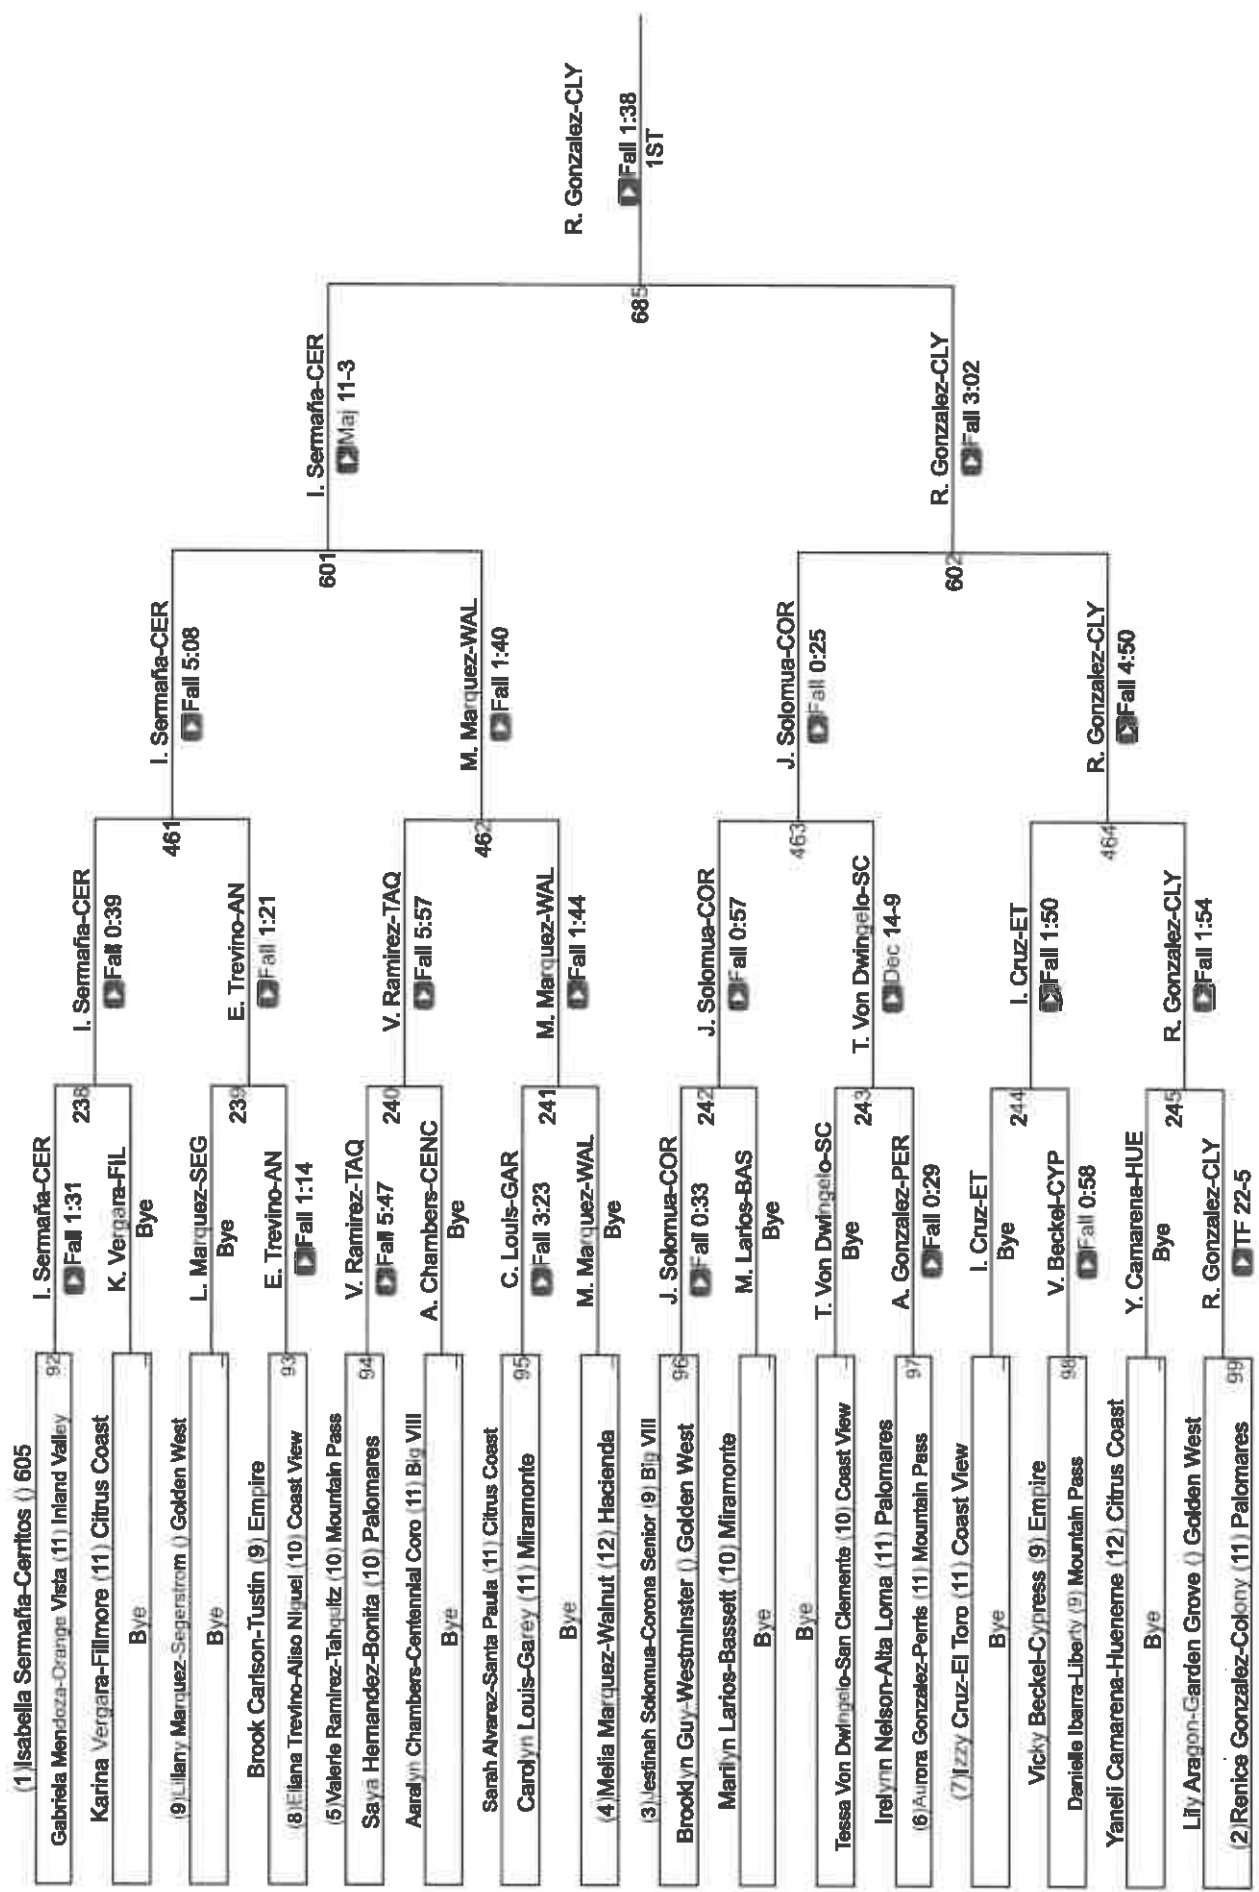

EIF SS Girls Individuals Southern Div

EIF Qualifier 135