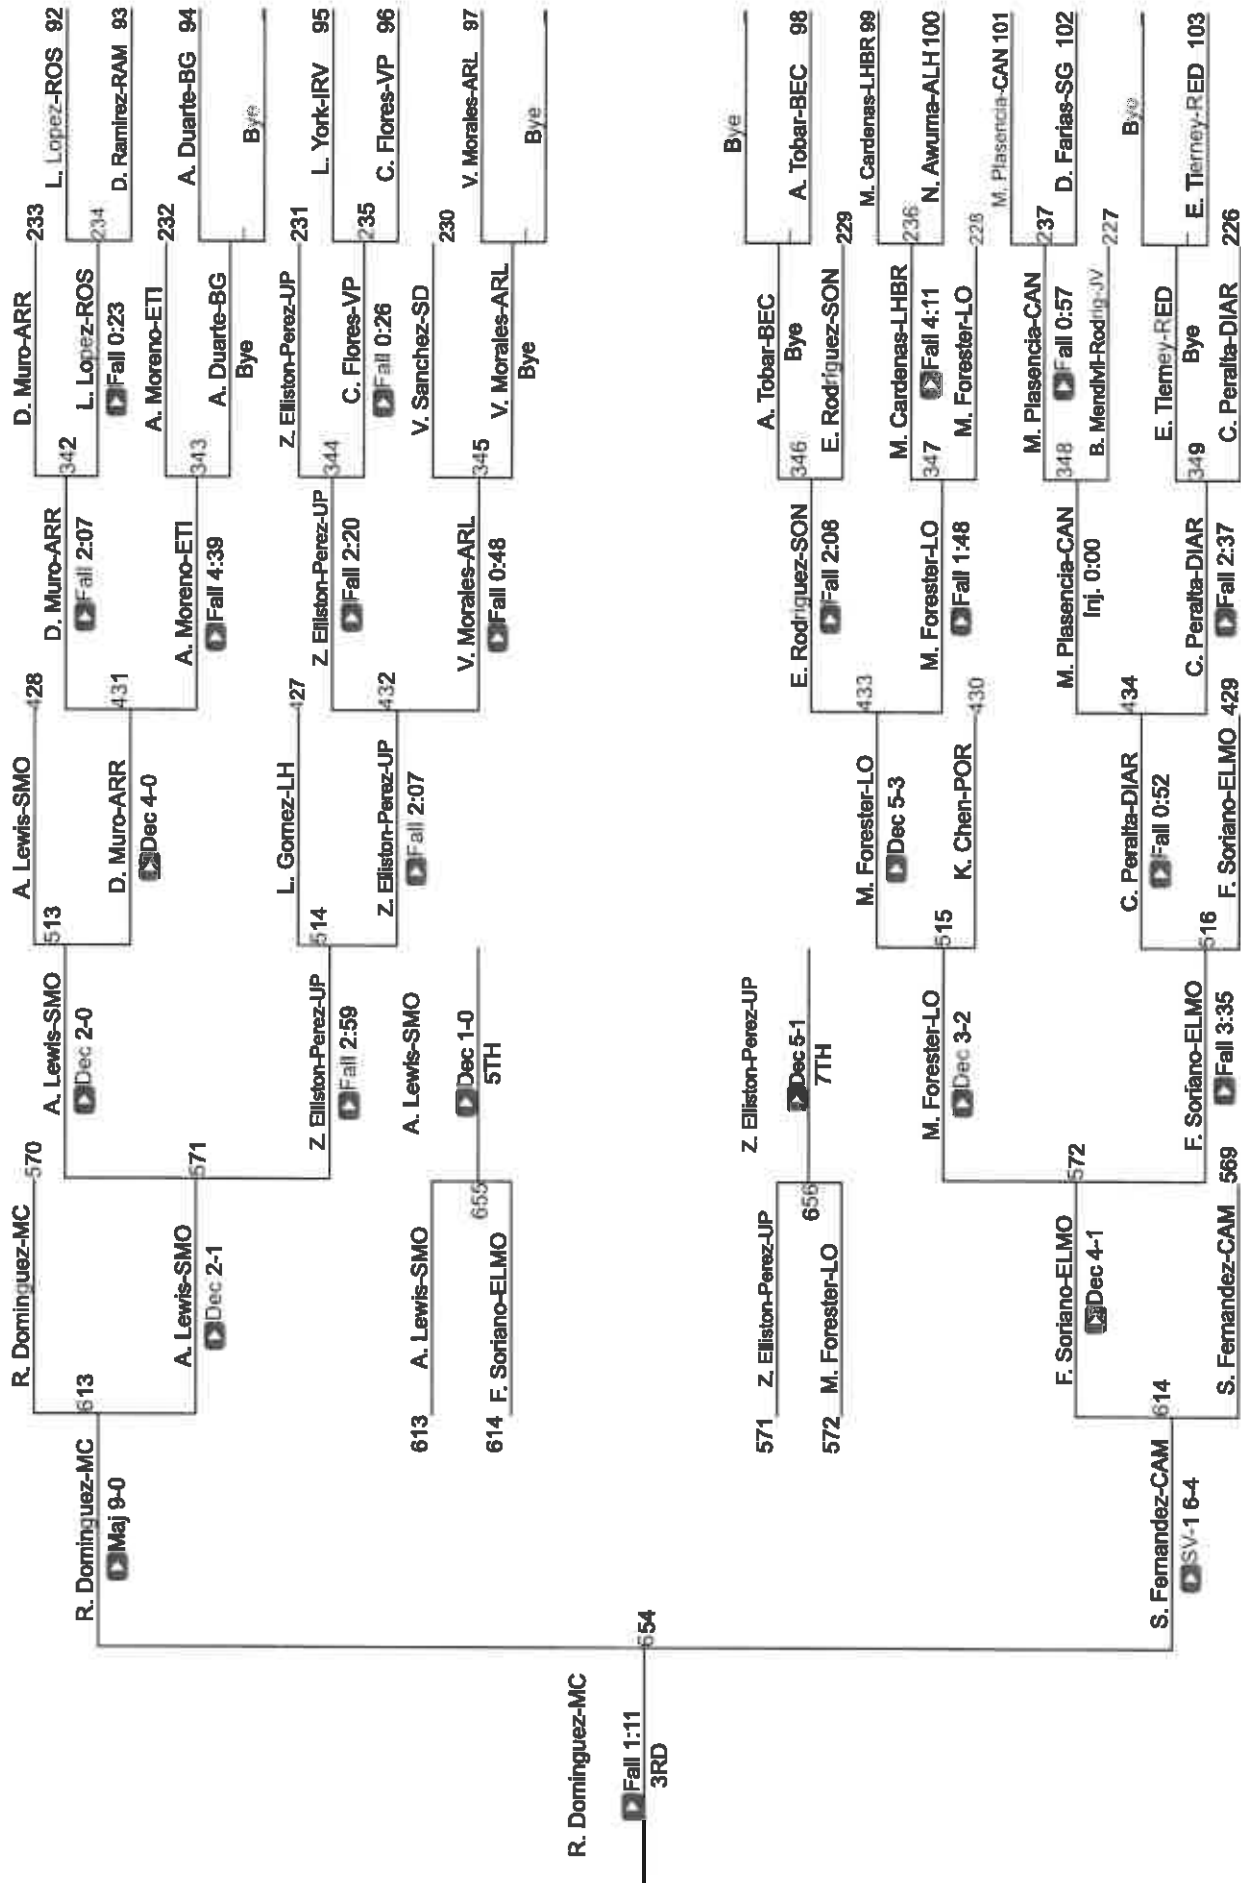

CIF SS Girls Individuals Northern Div

CIF Qualifier 120

CIF SS Girls Individuals Northern Div

CIF Qualifier 125

CIF SS Girls Individuals Northern Div

CIF Qualifier 130

CIF Qualifier 130

CIF SS Girls Individuals Northern Div