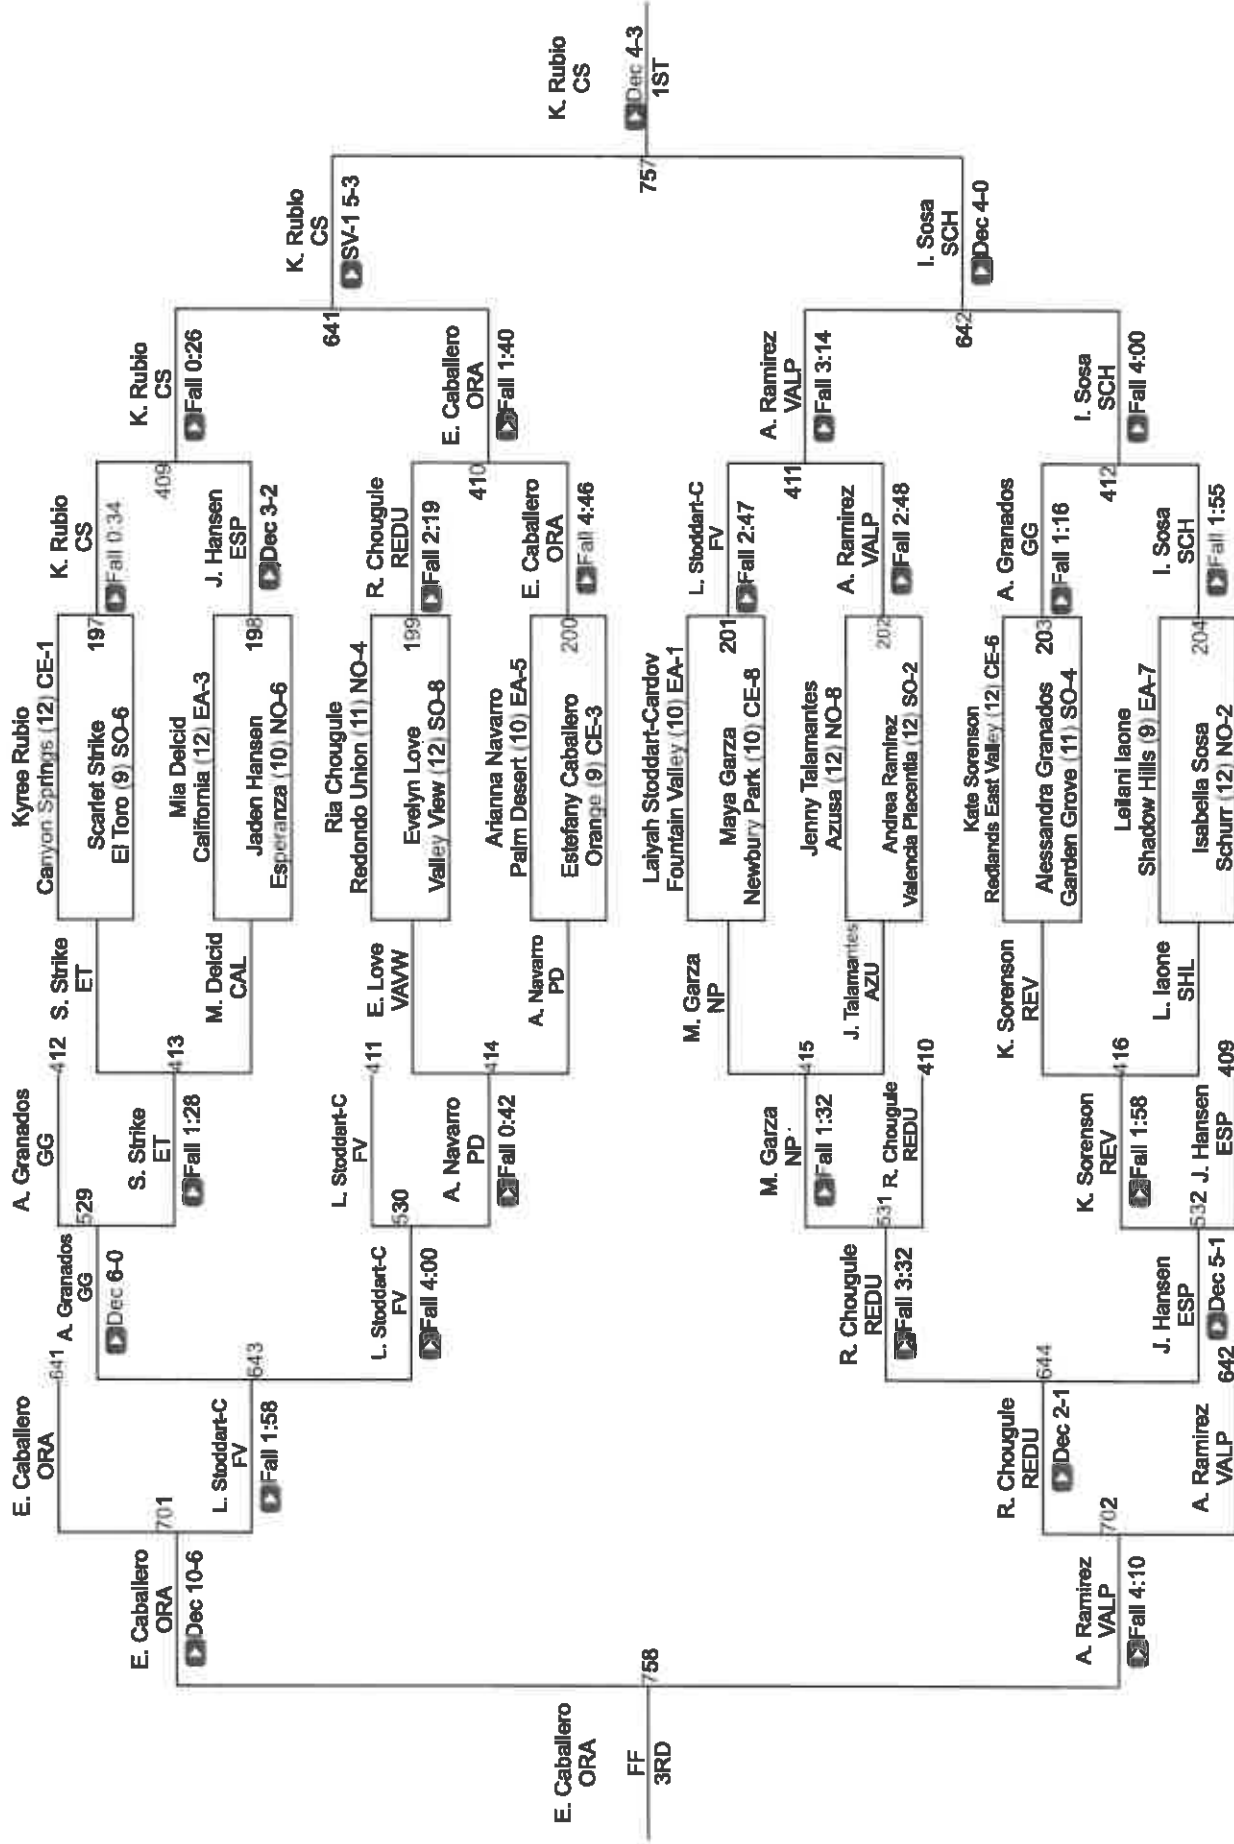

EIF SS Girls Ford Masters Wrestling Meet

Gold 190