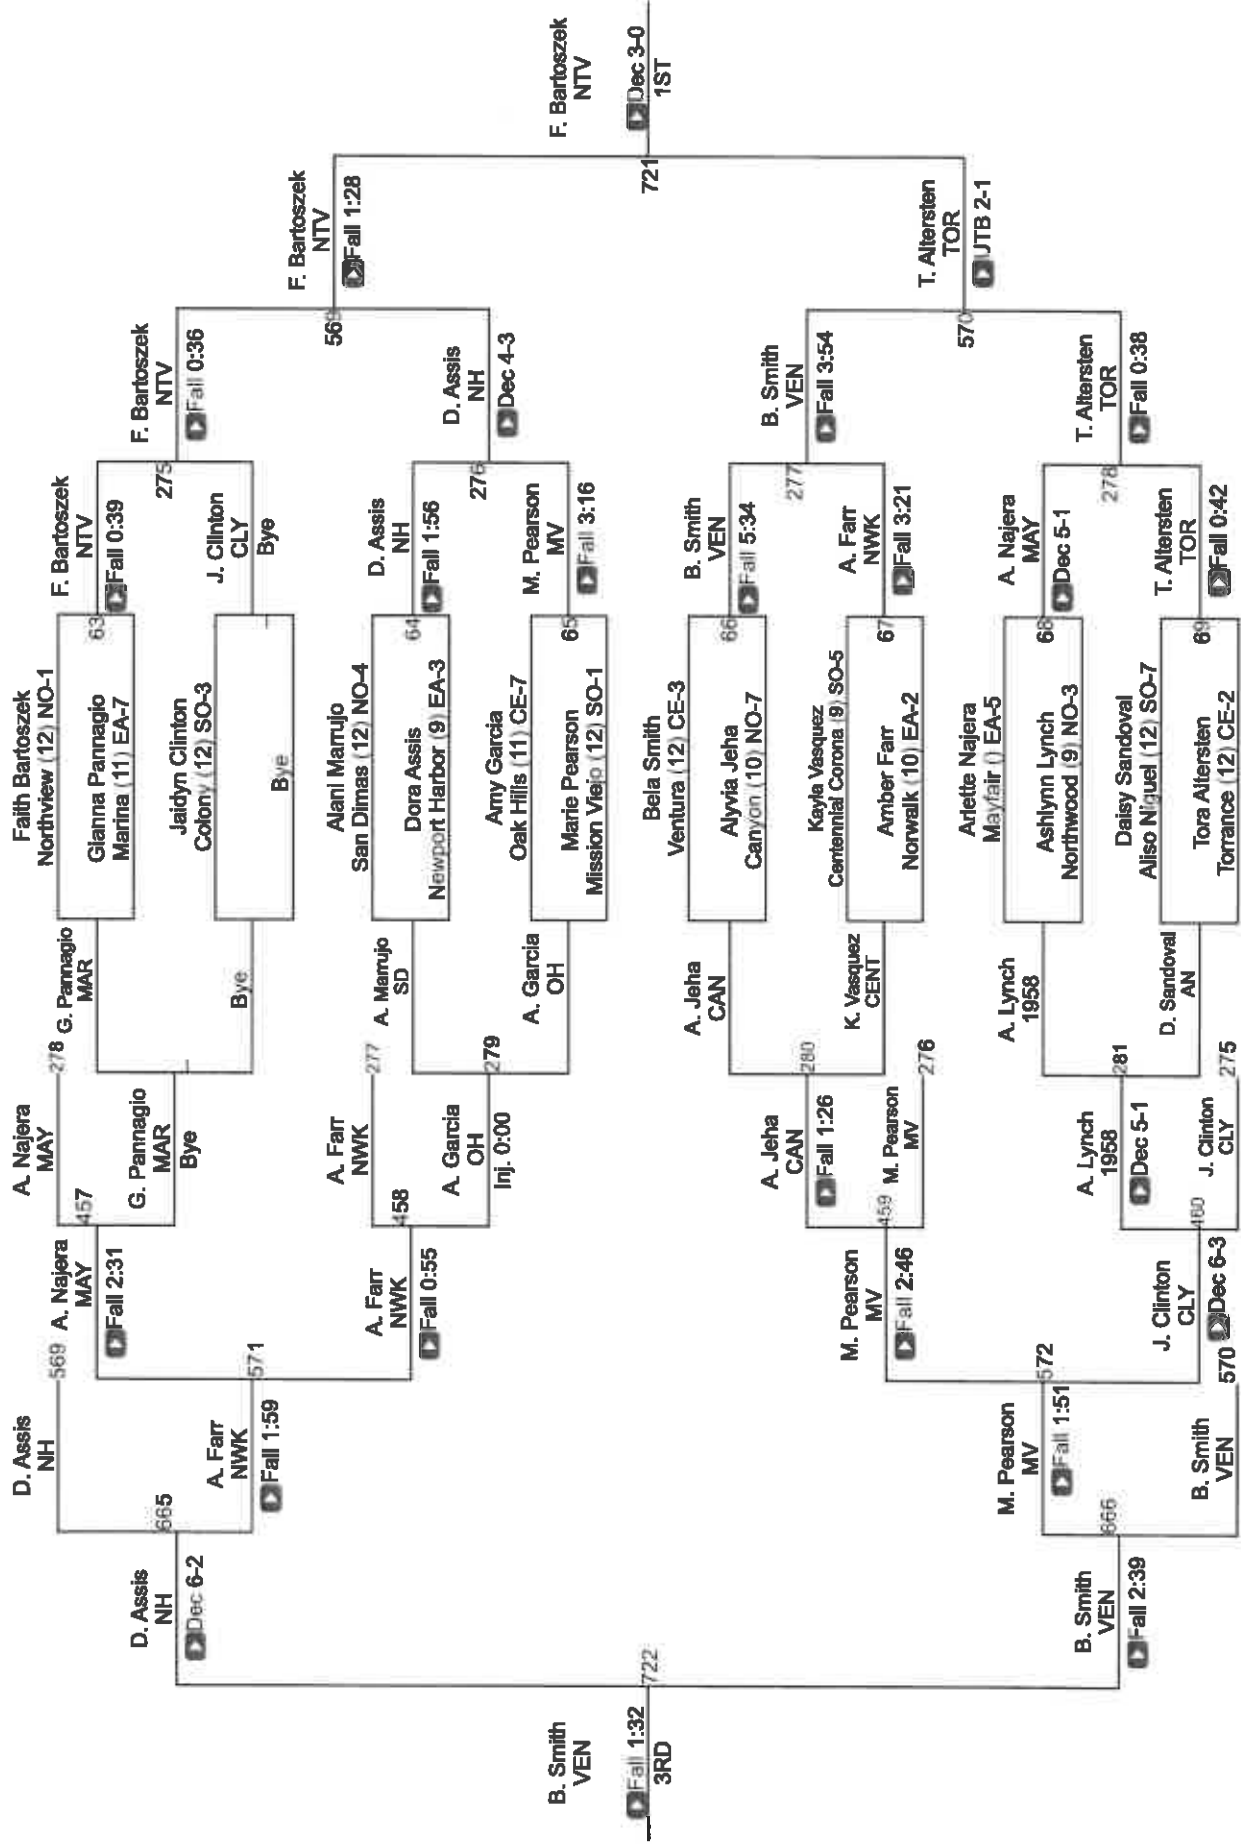

GIFSS Girls Ford Masters Wrestling Meet

Blue 140