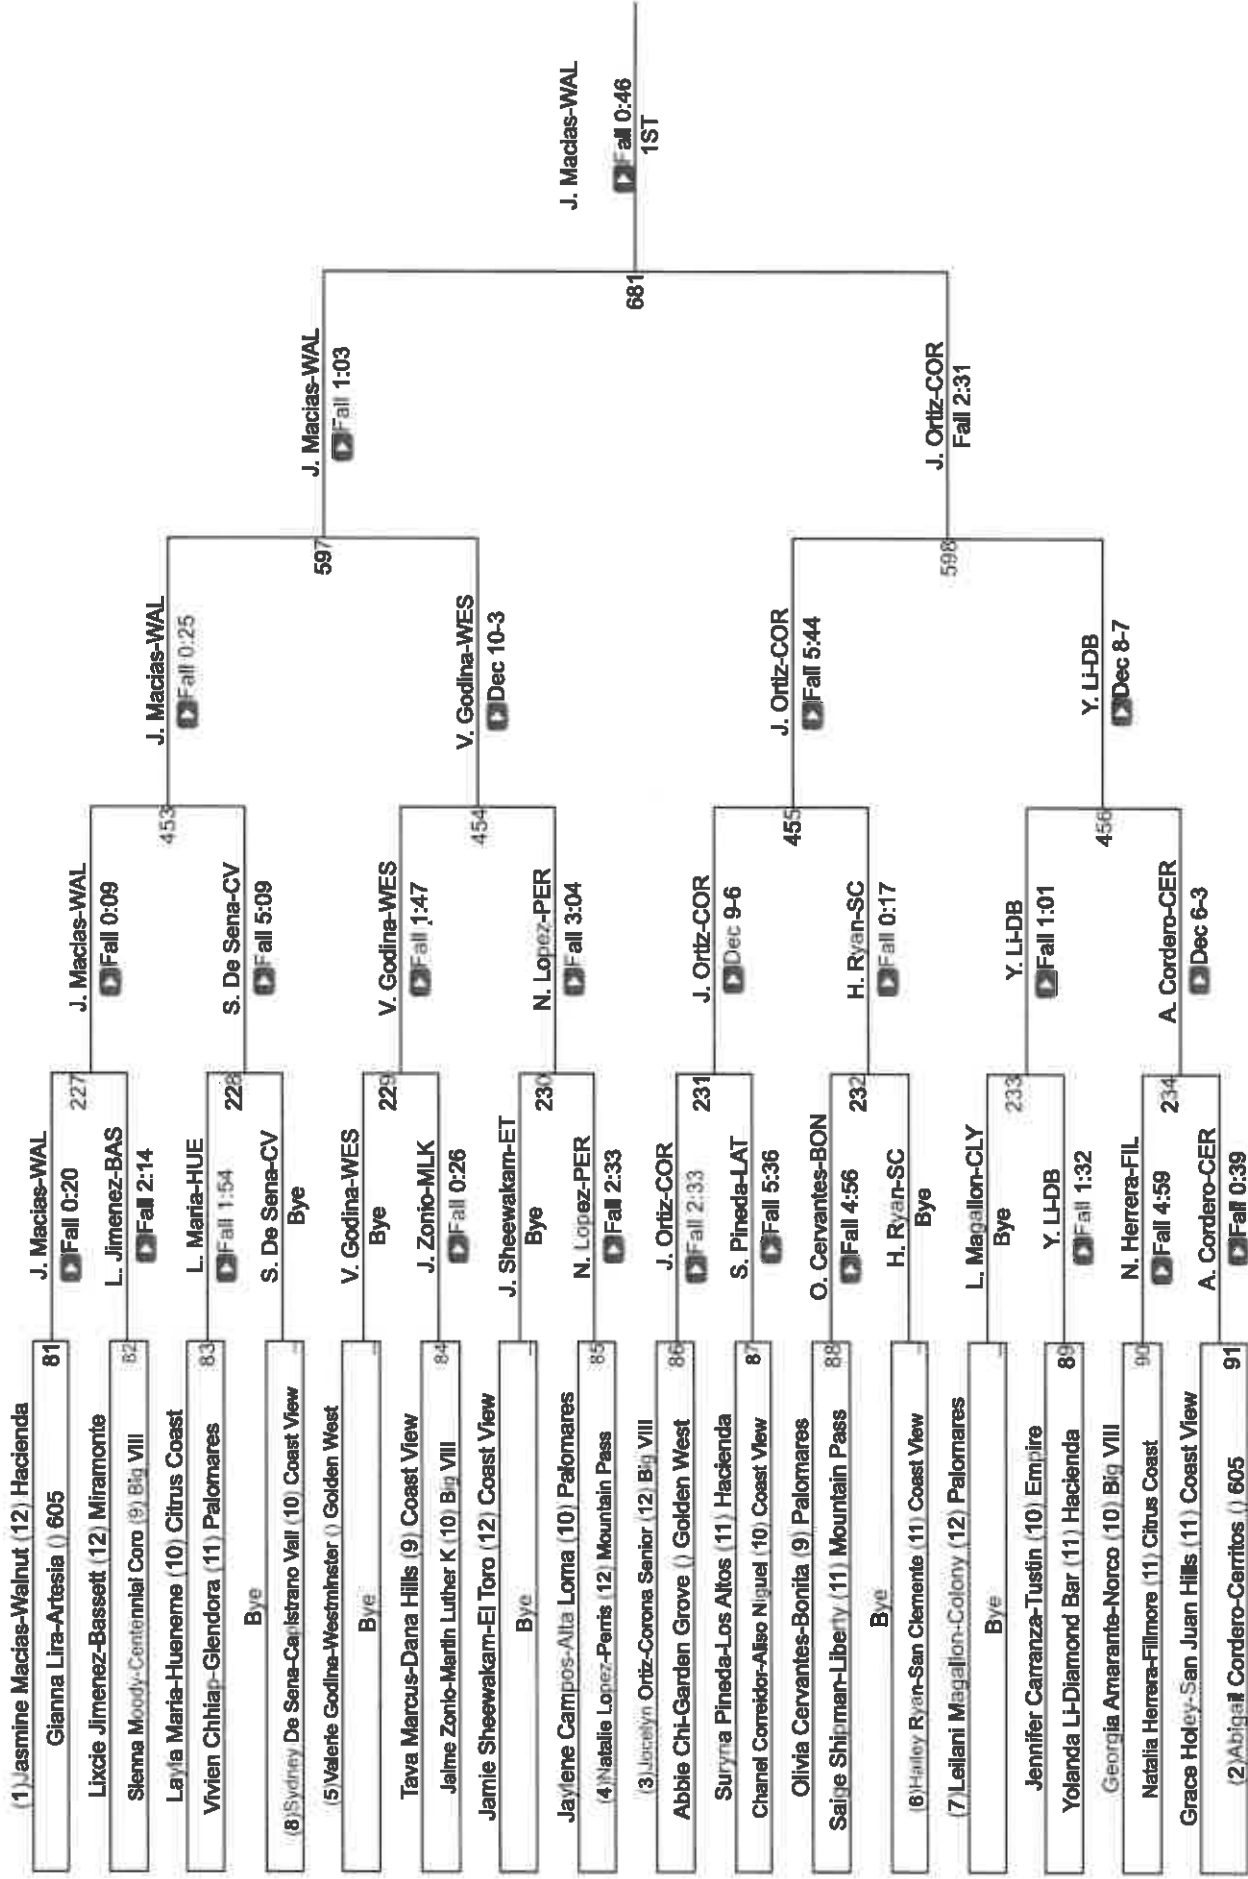

CIF SS Girls Individuals Southern Div

CIF Qualifier 130