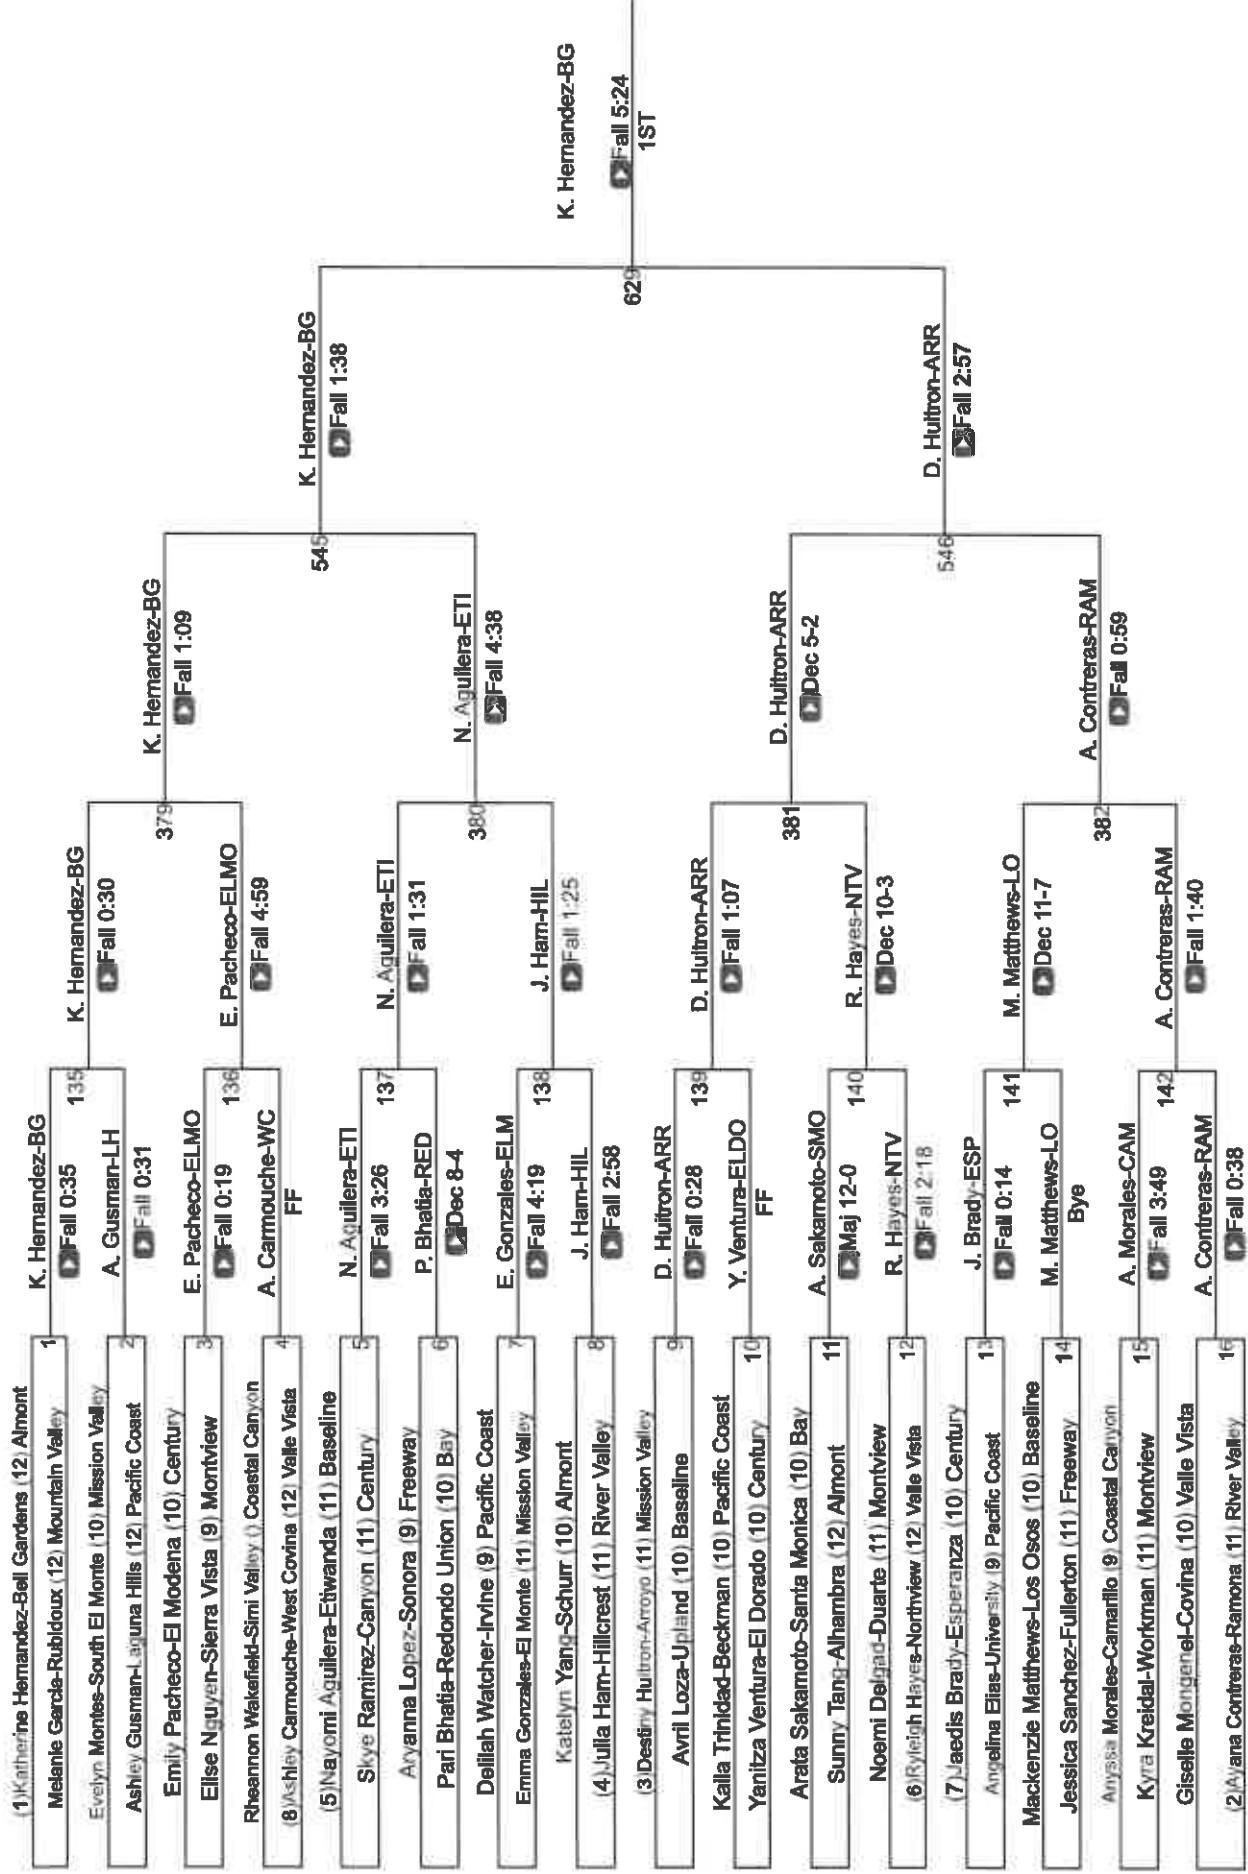

EIF SS Girls Individuals Northern Div

EIF Qualifier 100