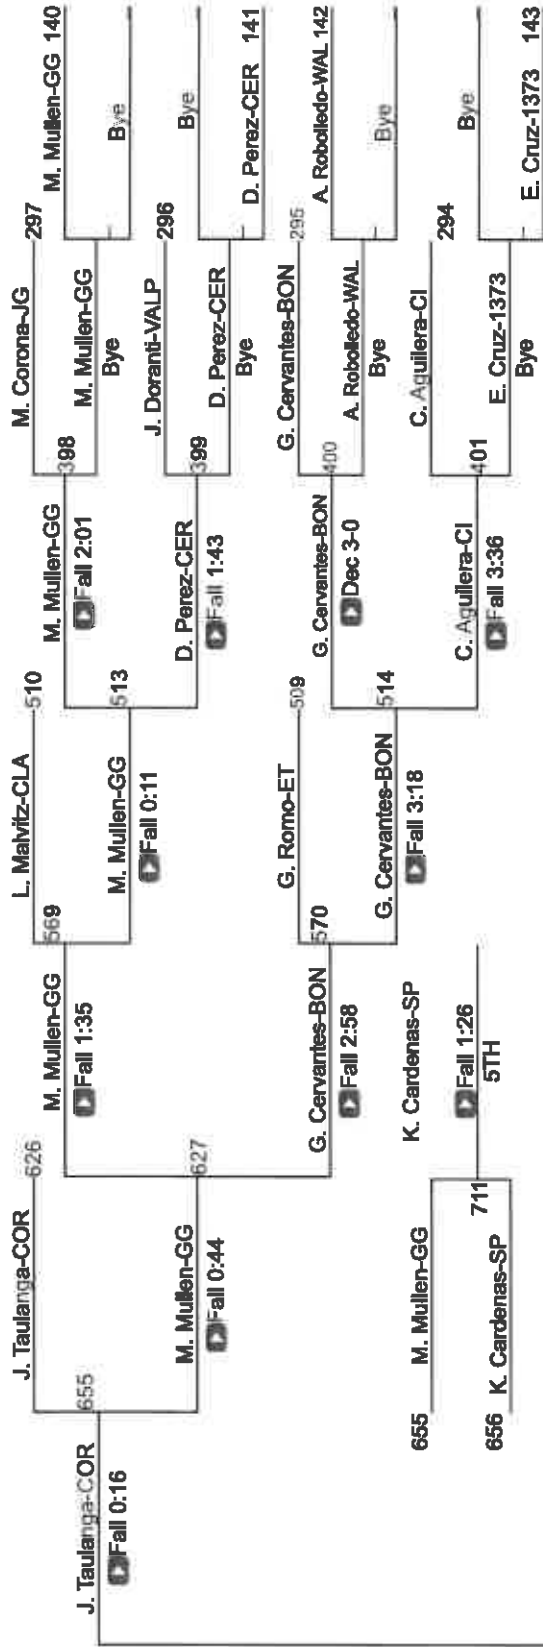

CIF Qualifier 235