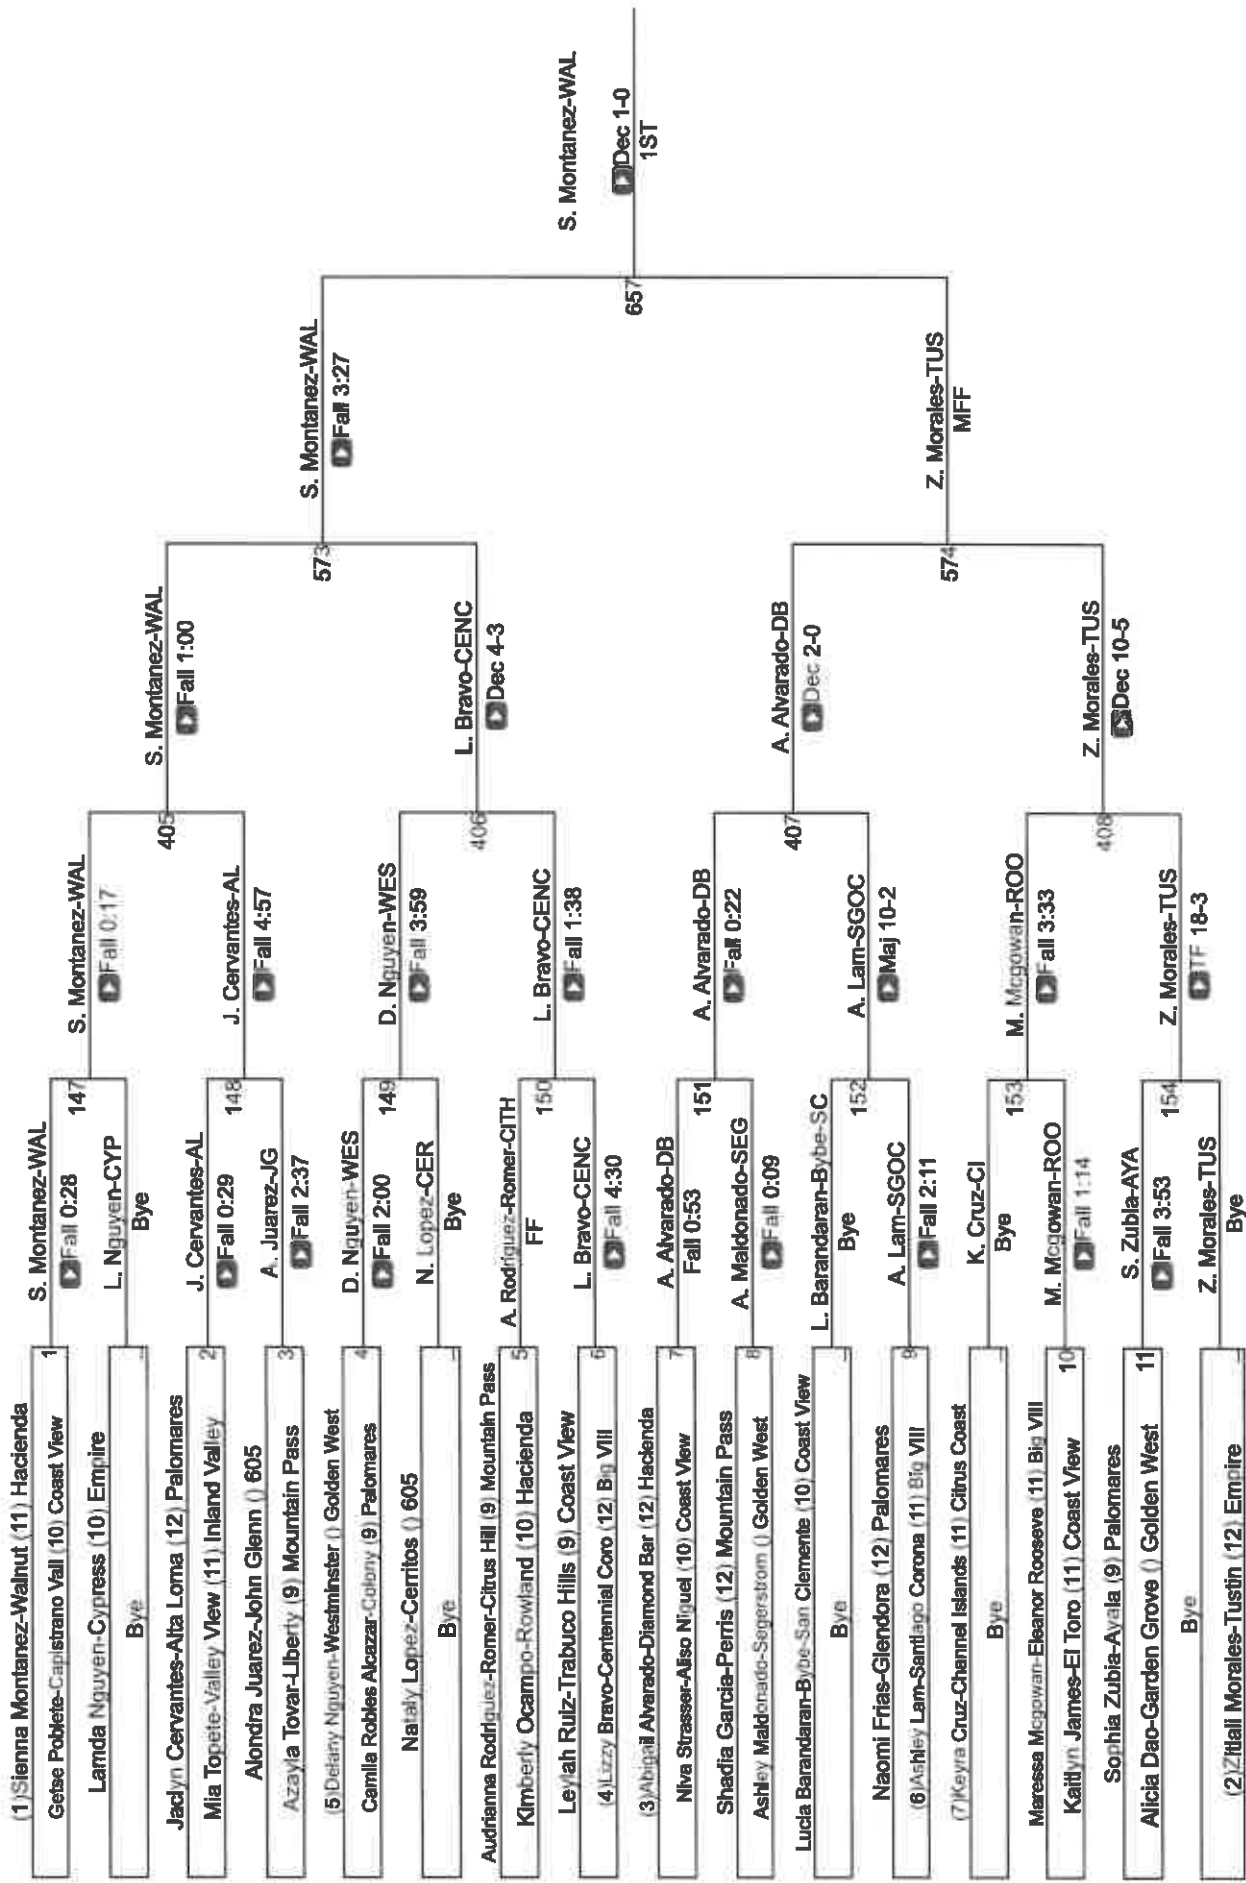

CIF SS Girls Individuals Southern Div

CIF Qualifier 100