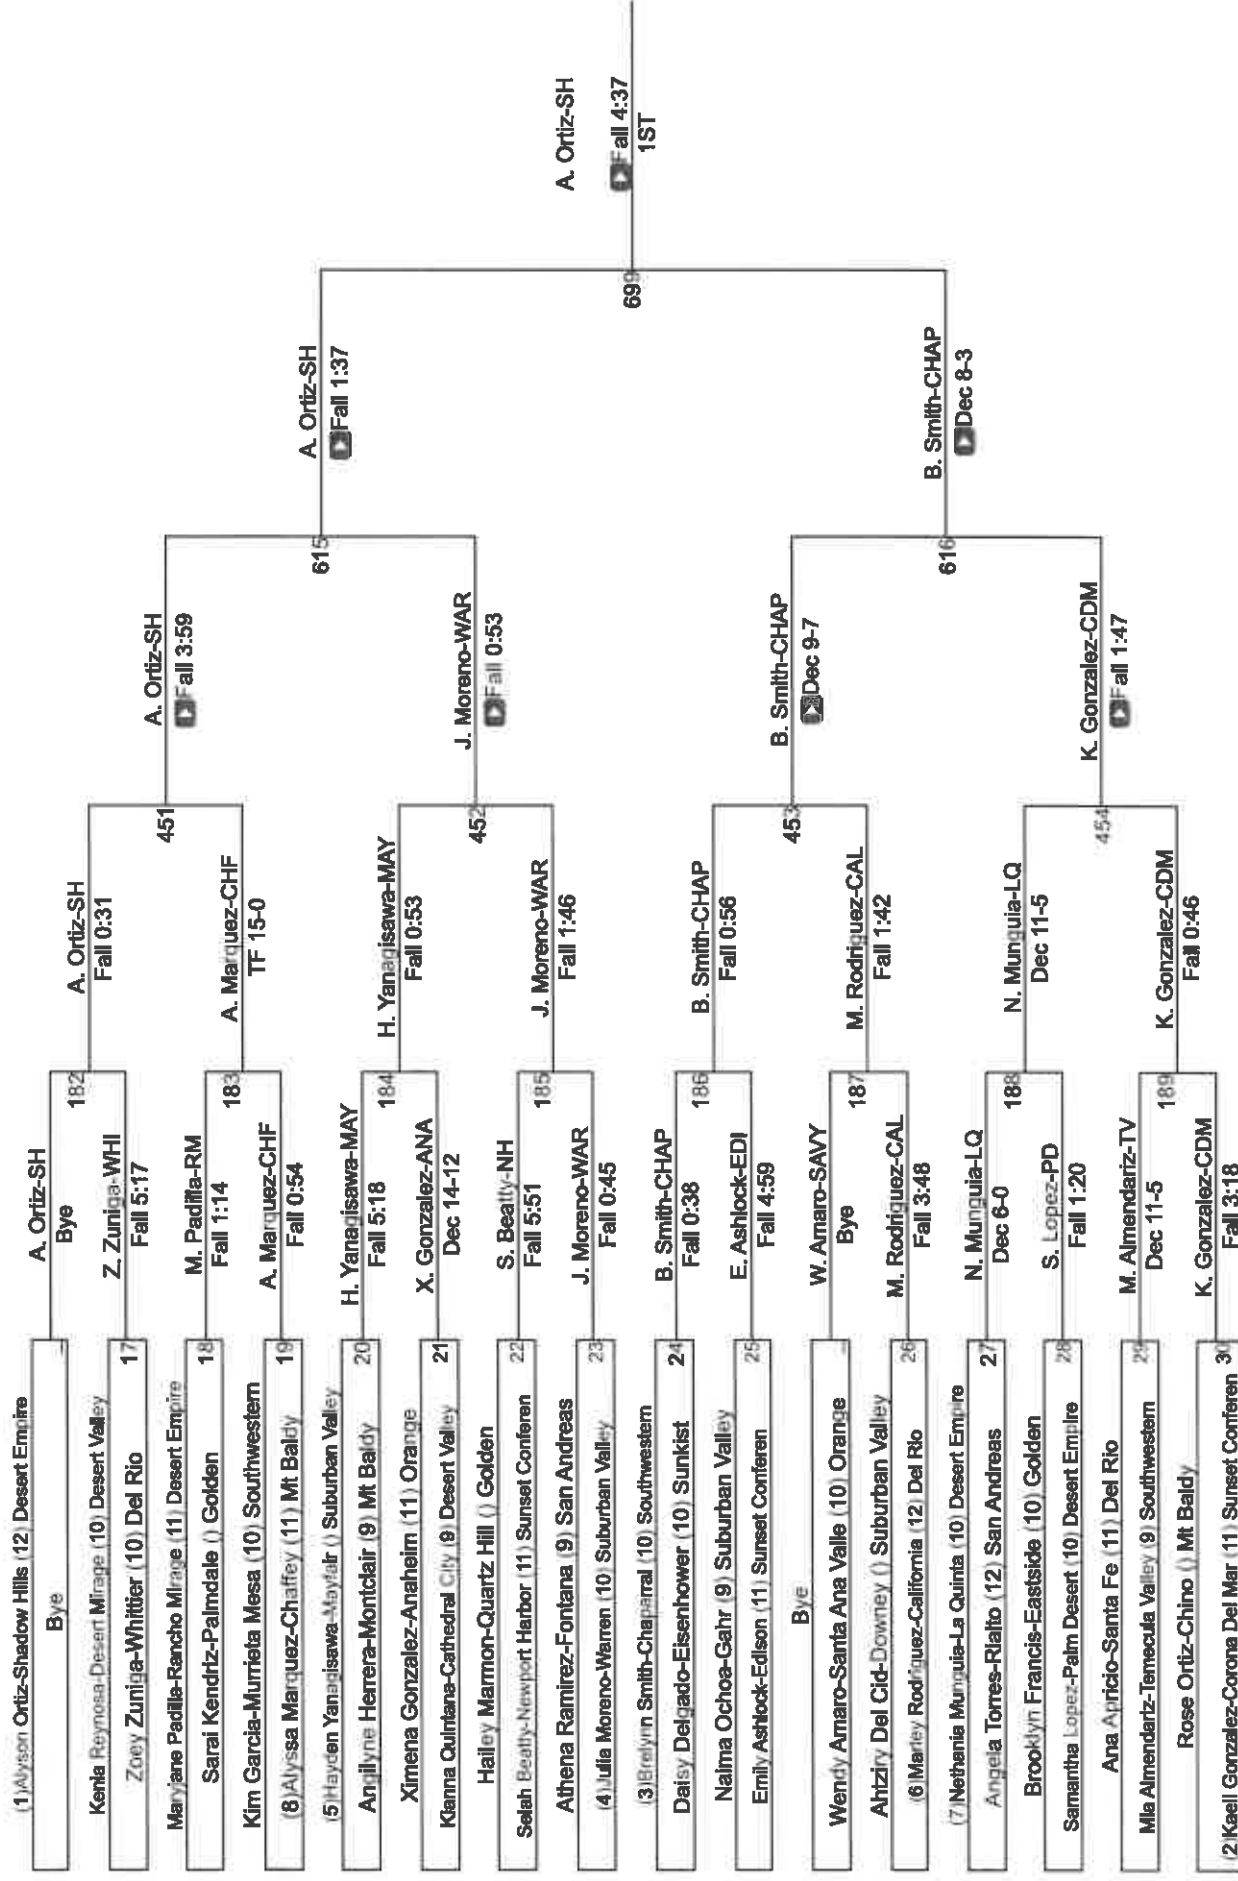

CIF SS Girls Individuals Eastern Div

CIF Qualifier 105