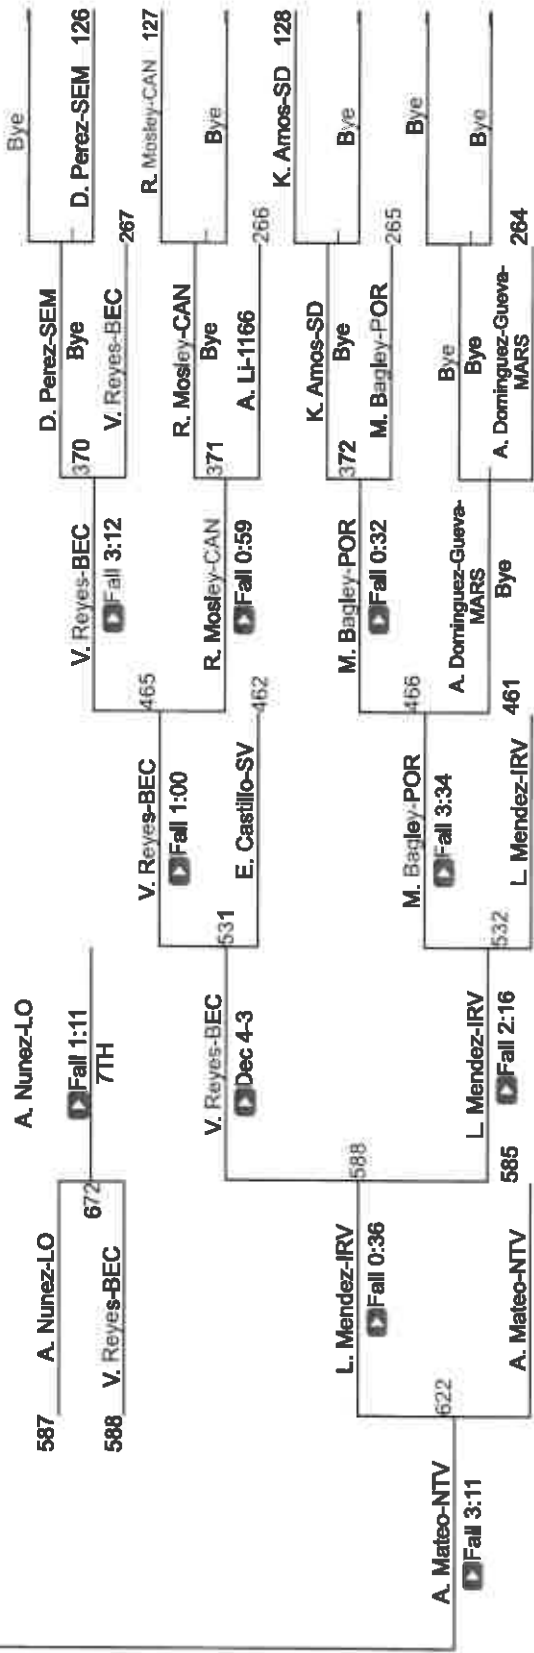

A. Nunez-LO

nl. 1:36
3RD