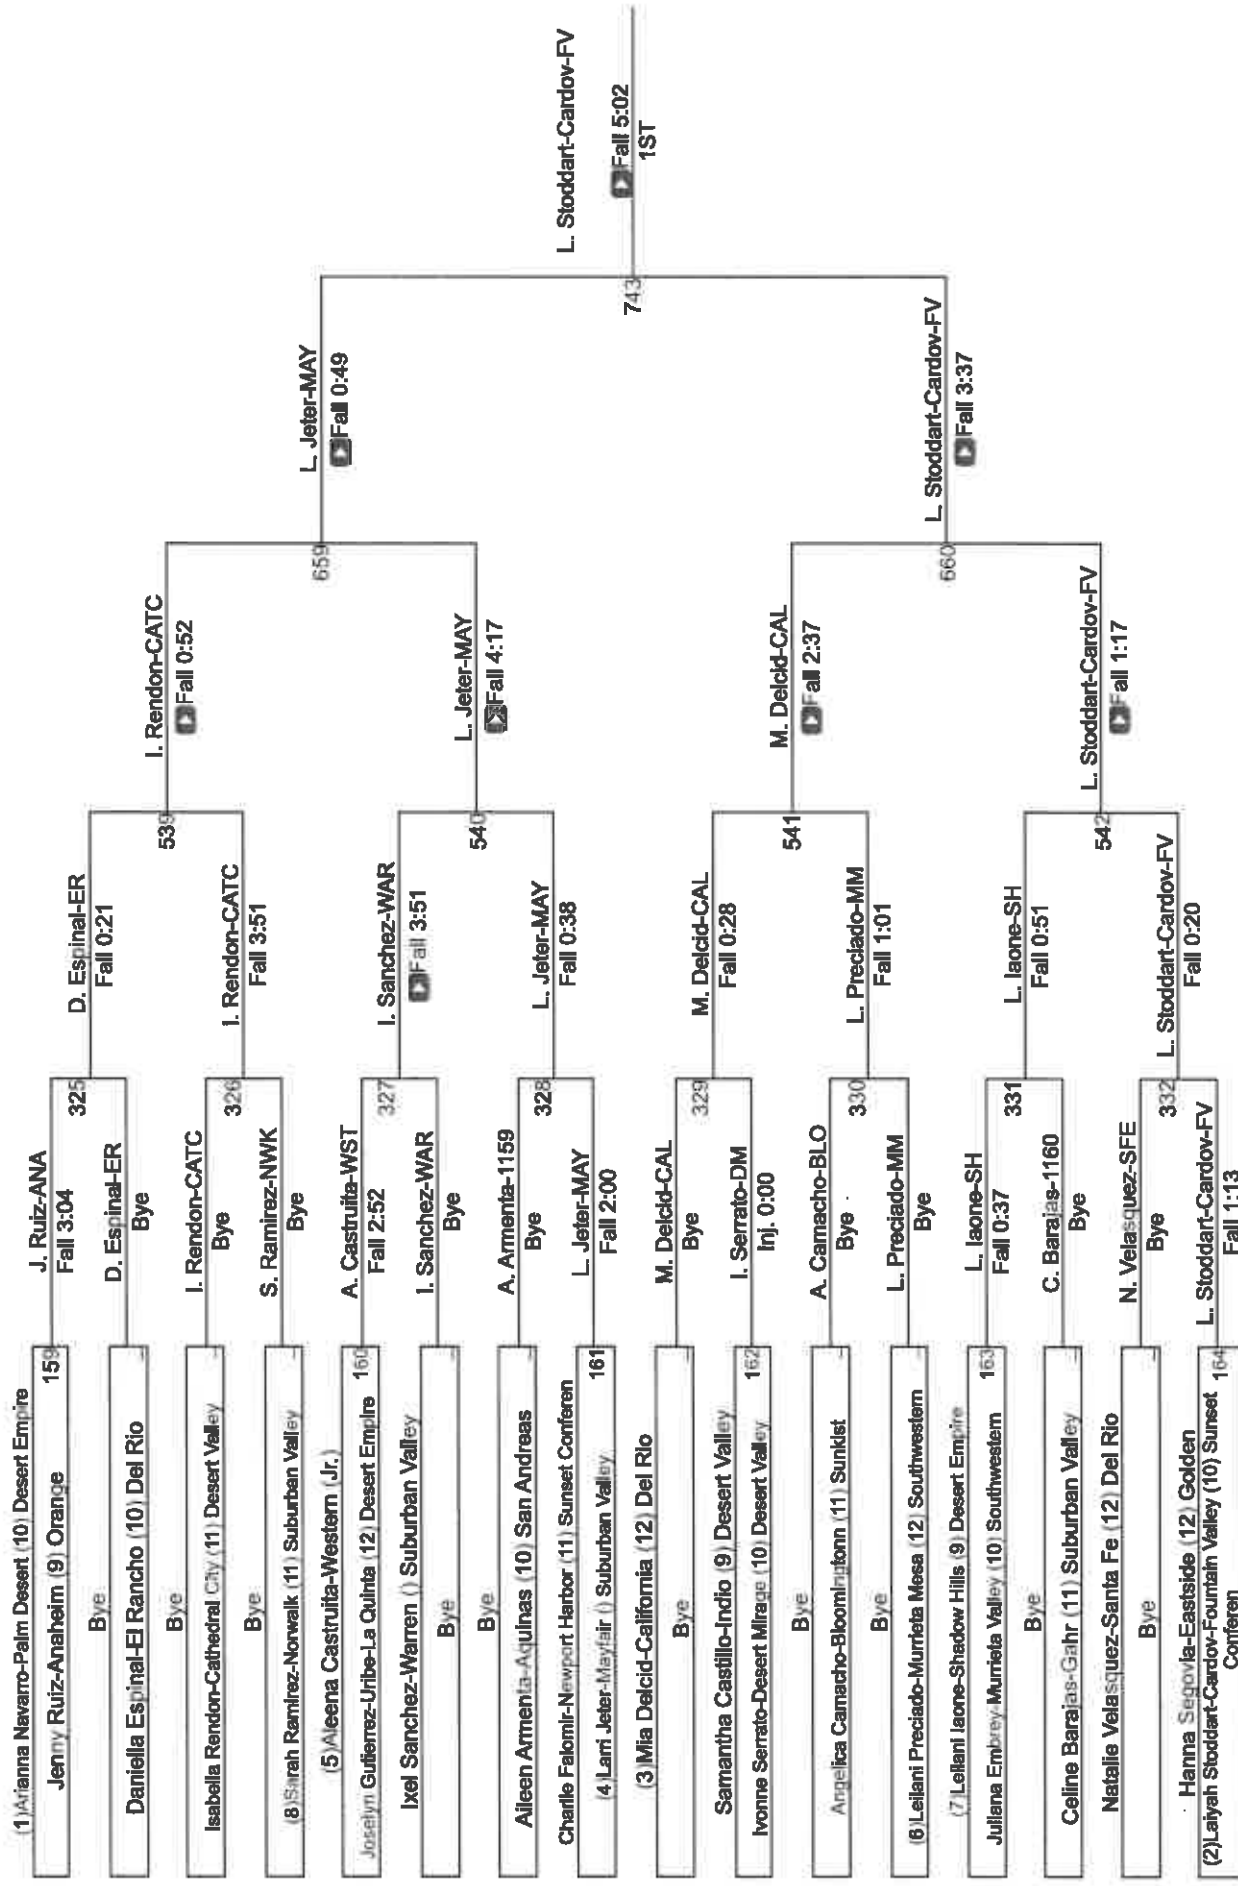

EIF Qualifier 170

GIF Qualifier 170

CIF SS Girls Individuals Eastern Div

CIF Qualifier 190

EIF Qualifier 190

EIF SS Girls Individuals Eastern Div

EIF Qualifier 235

CHF Qualifier 235