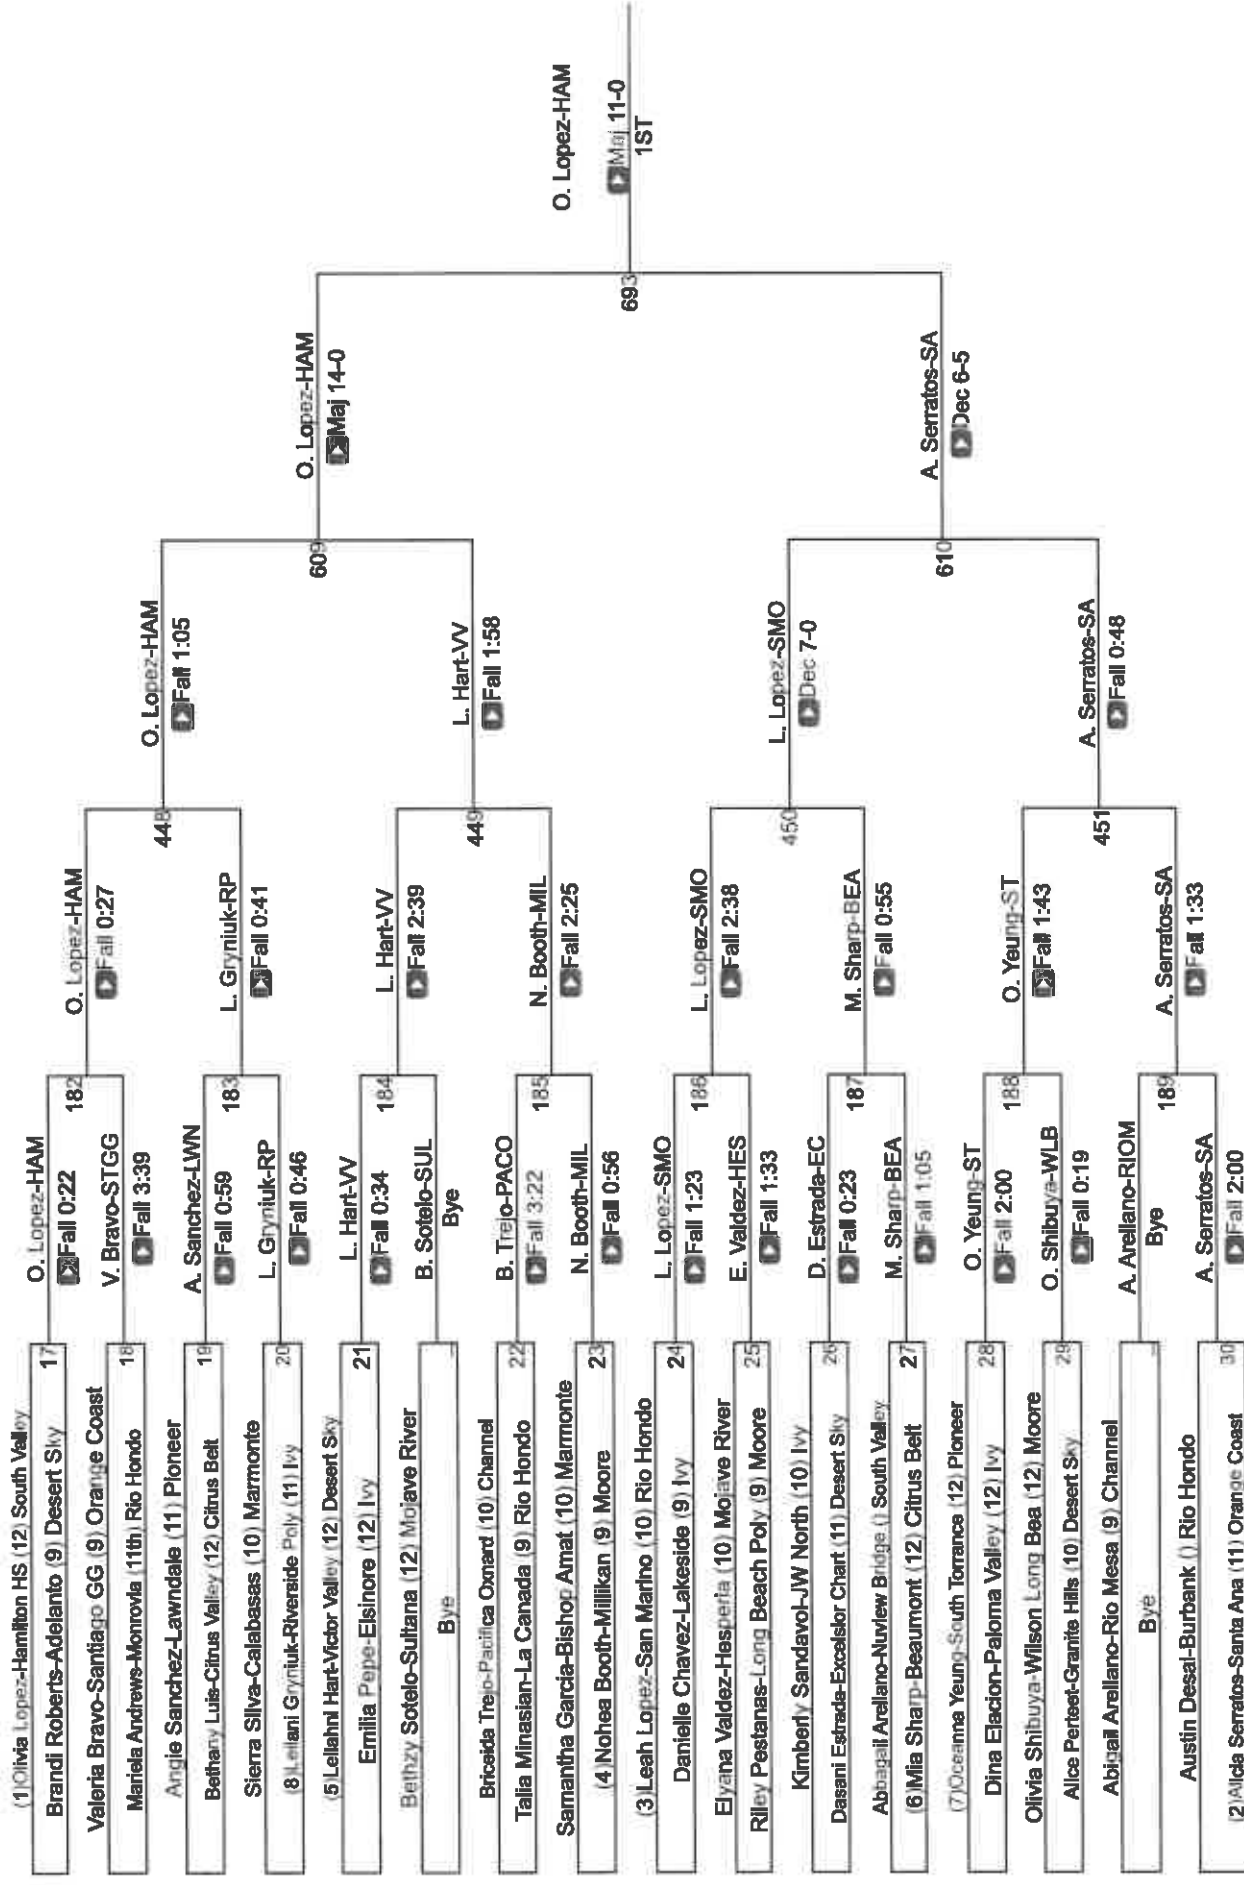

CIF SS Girls Individuals Central Div

CIF Qualifier 105