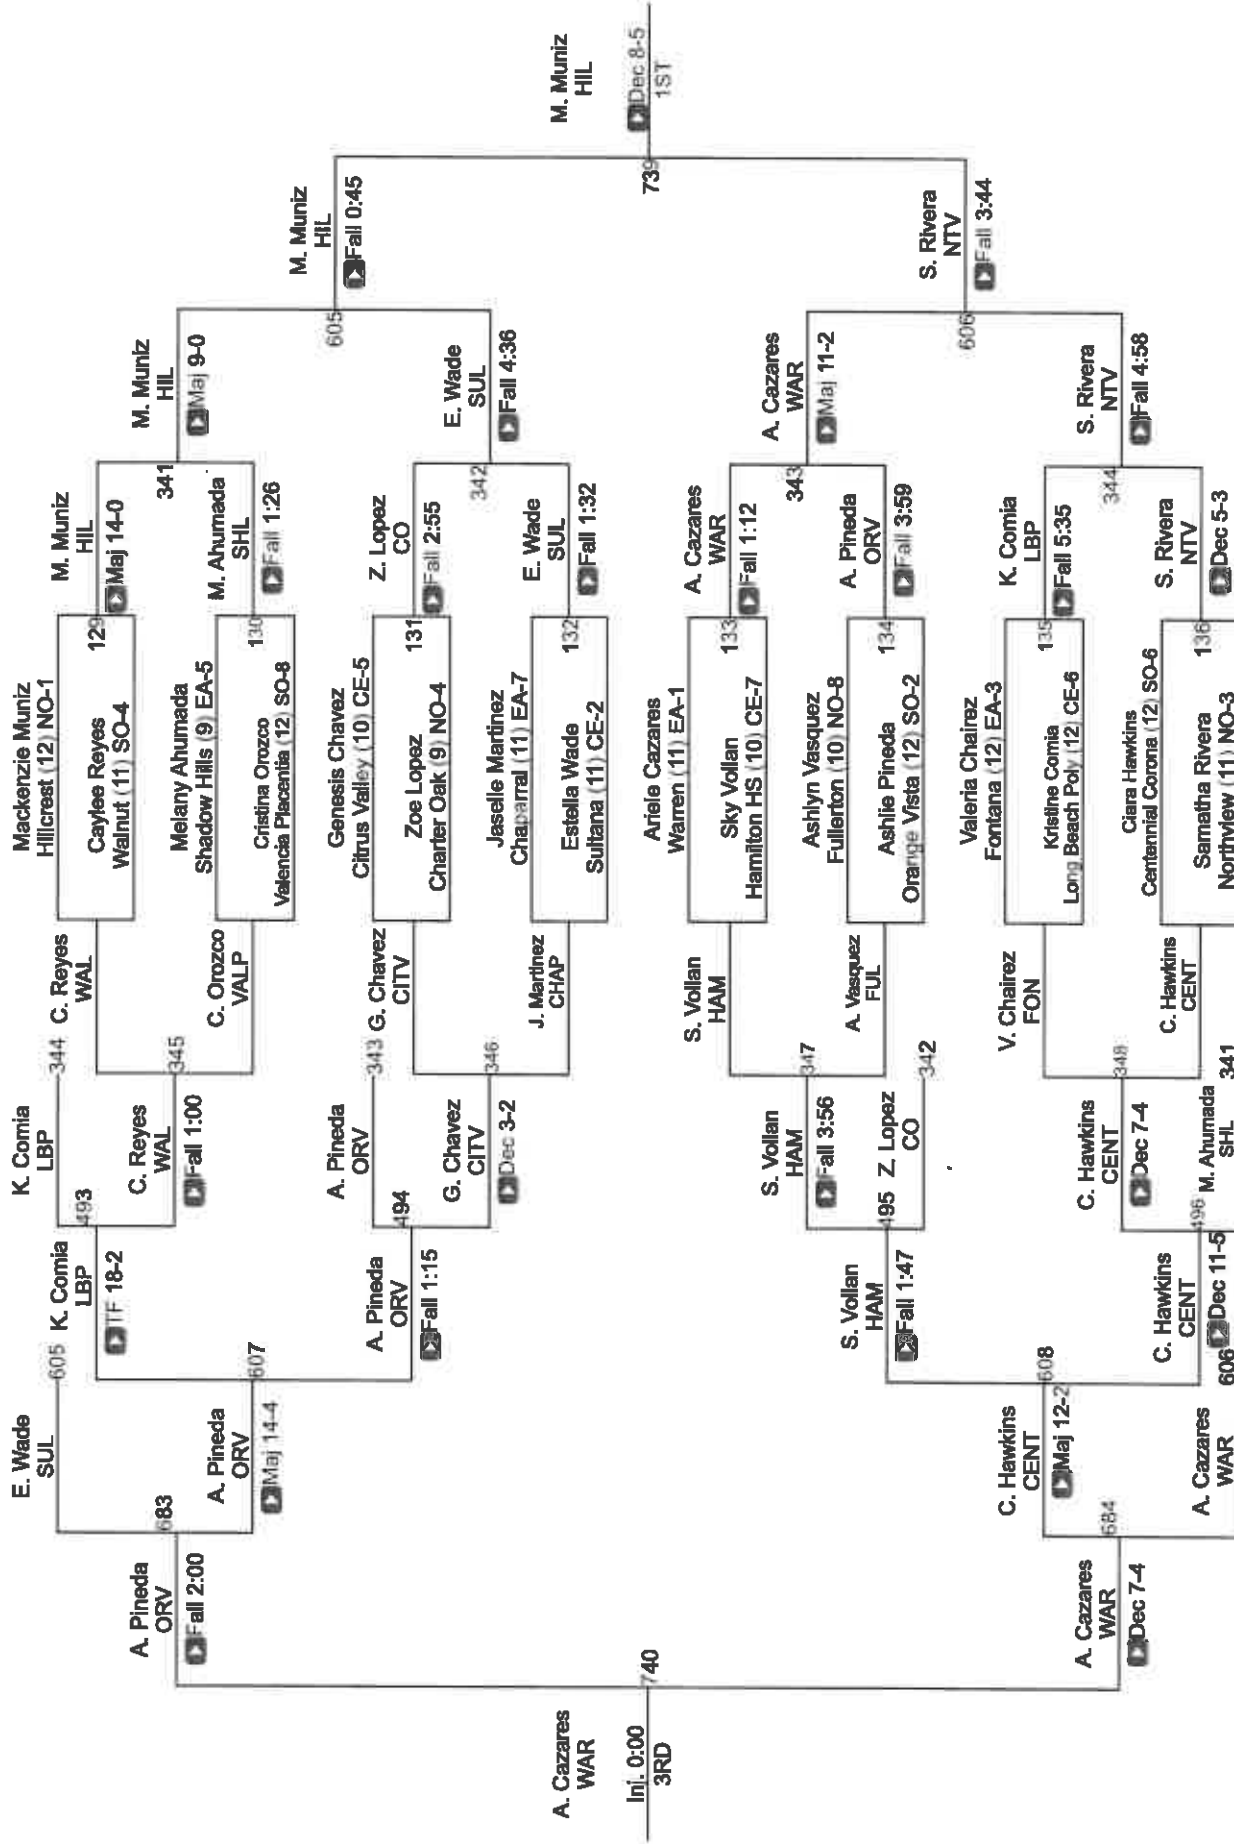

CIF SS Girls Ford Masters Wrestling Meet

Gold 115