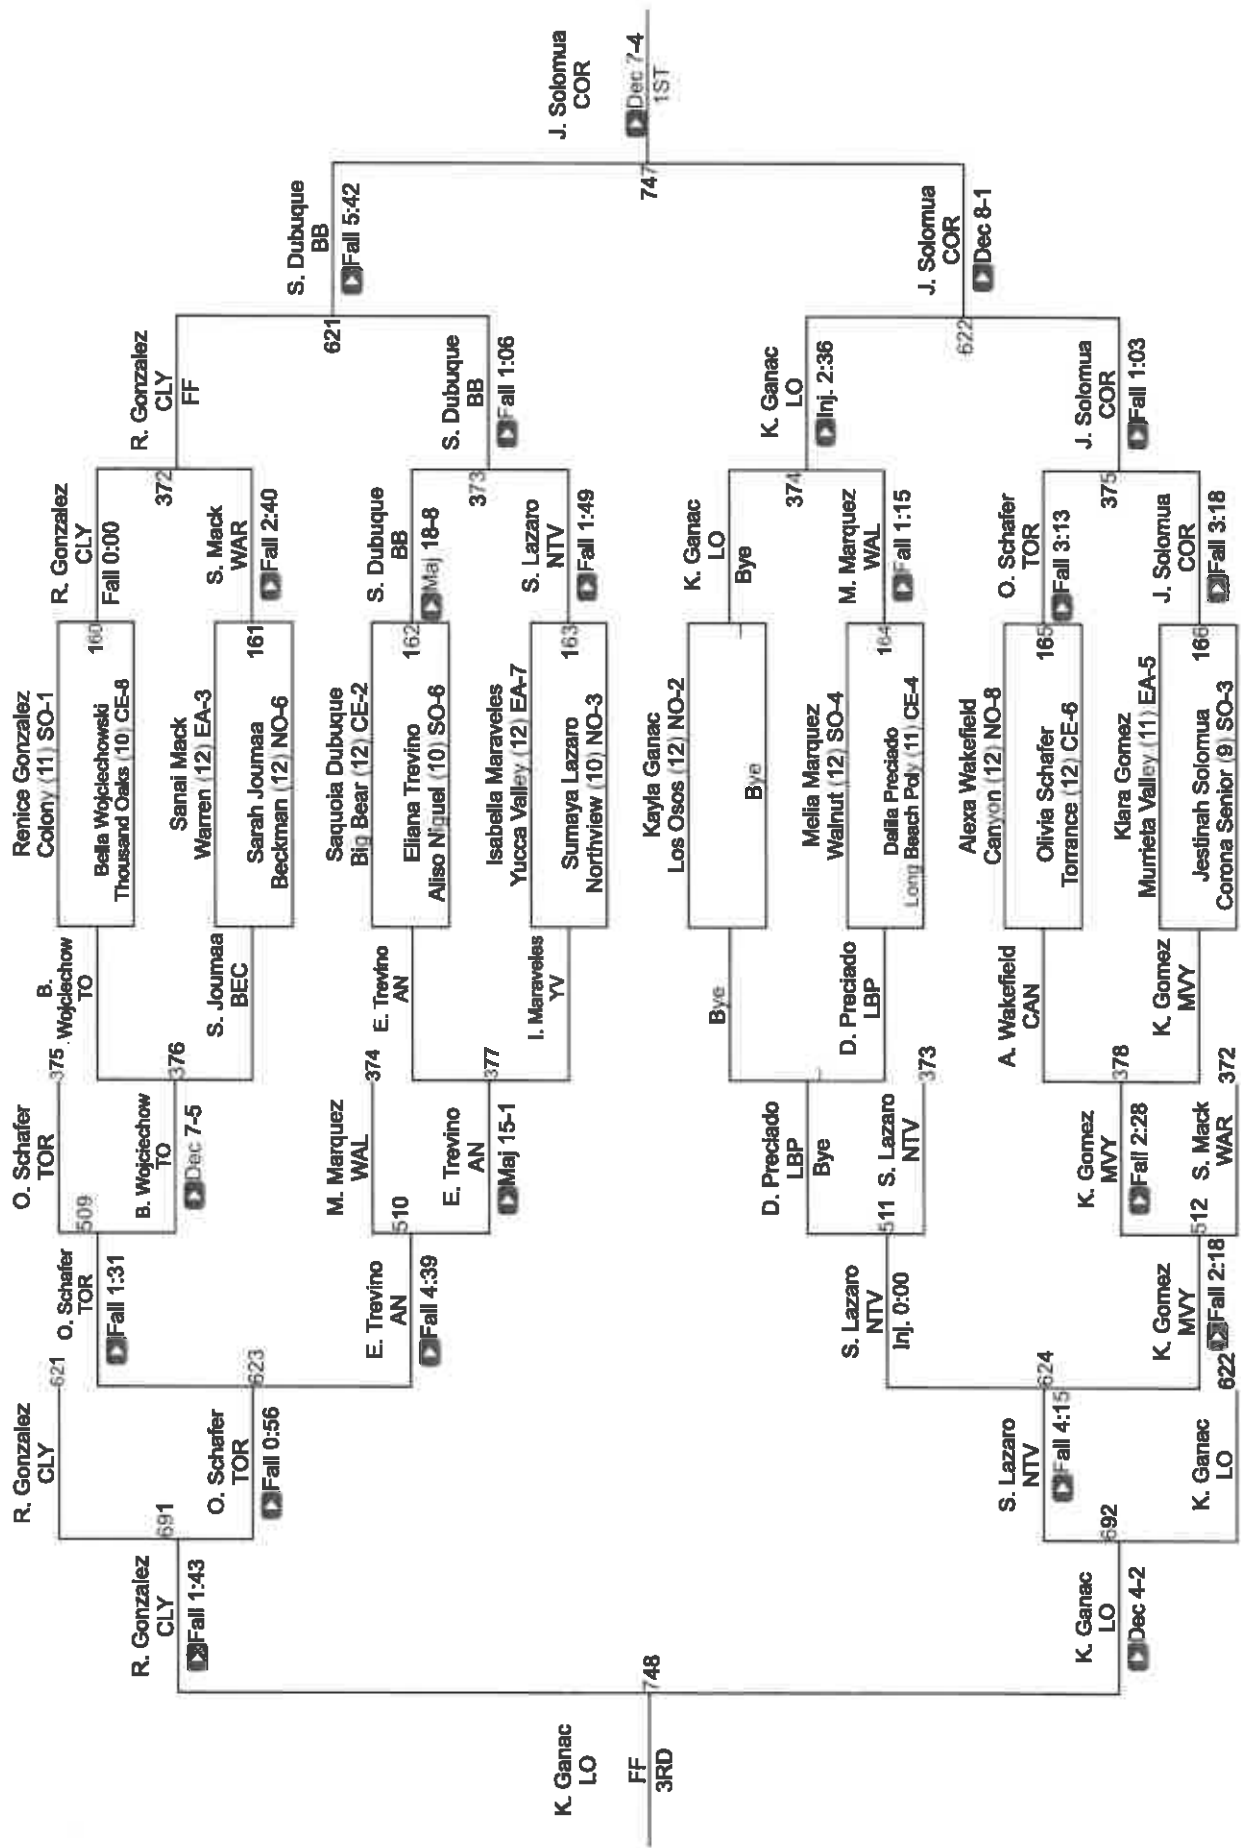

CIF SS Girls Ford Masters Wrestling Meet

Gold 135