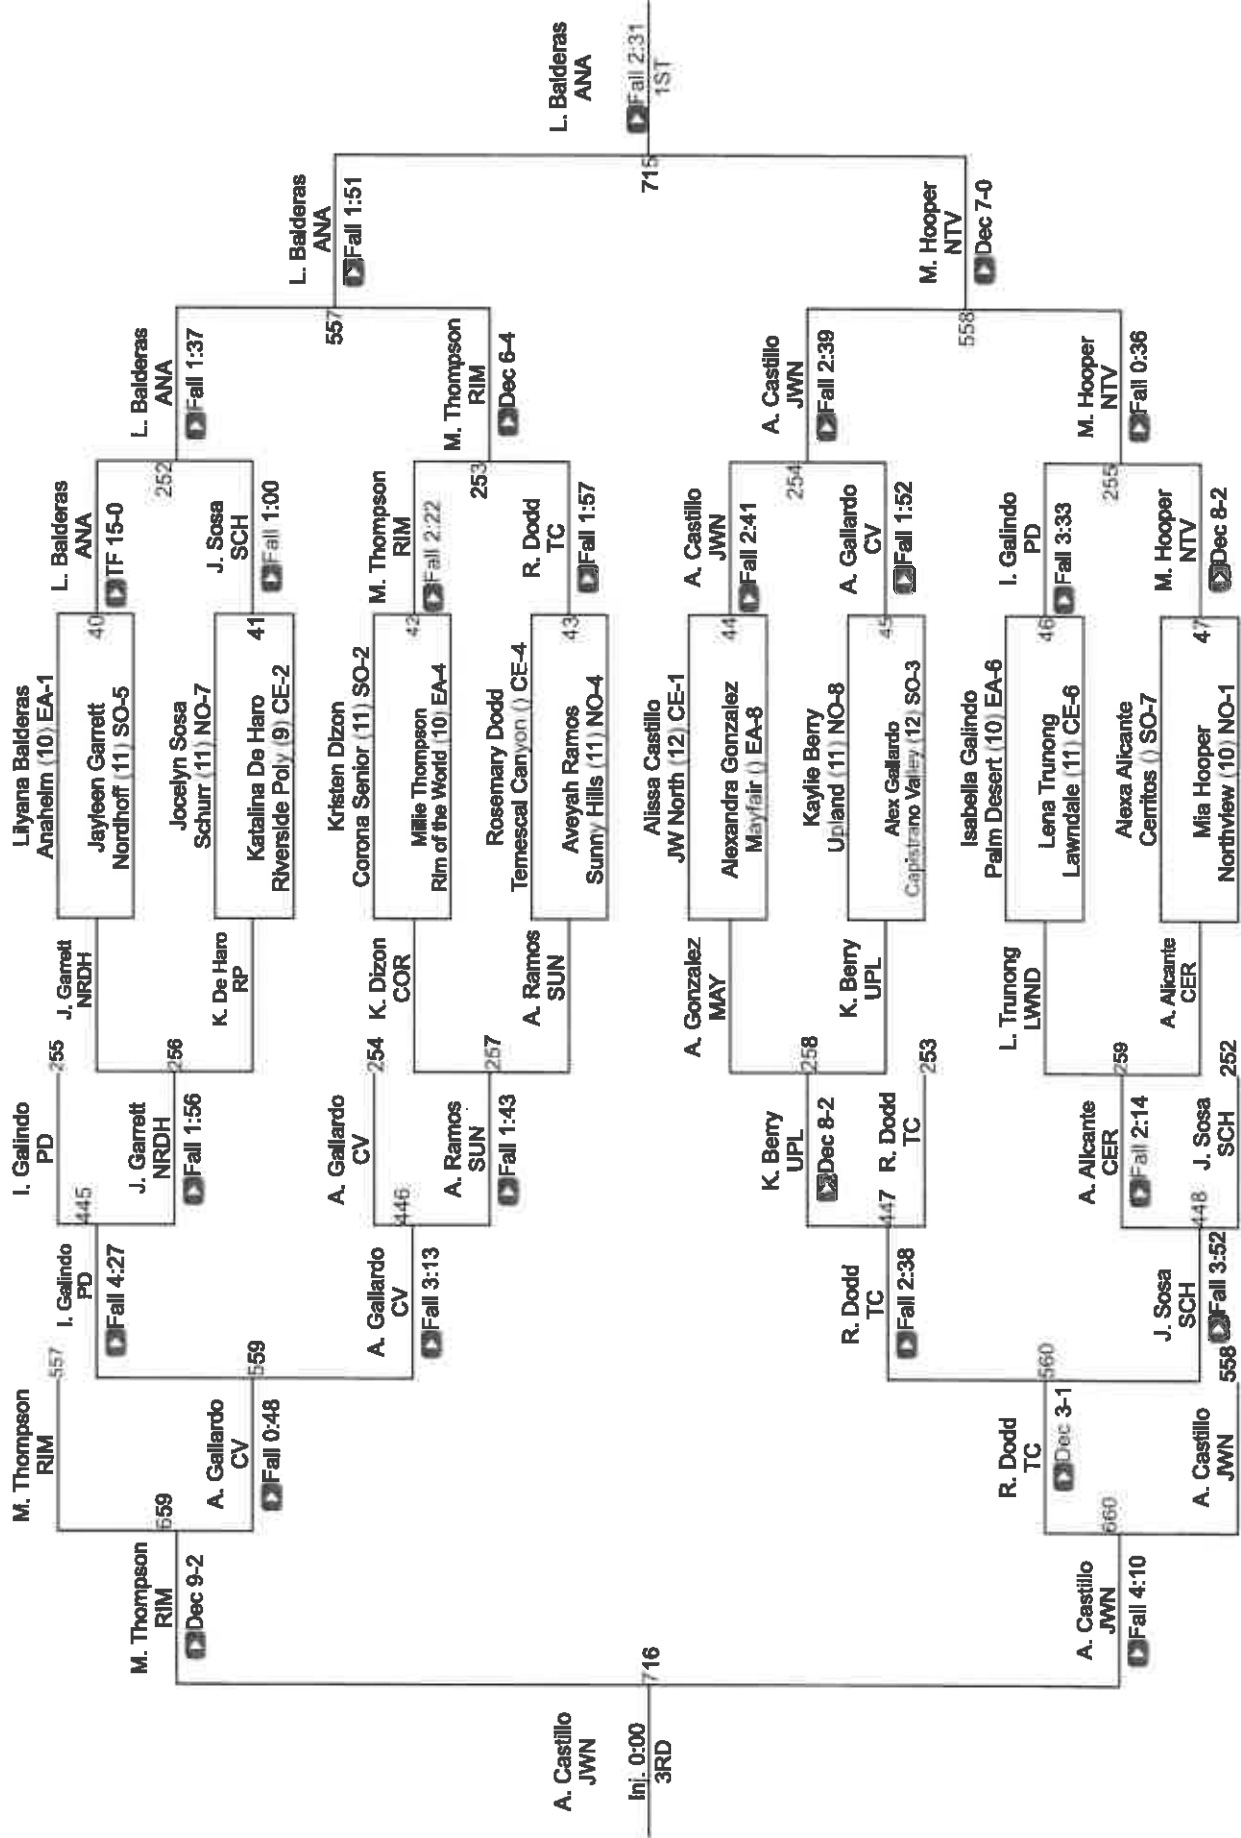

CIF SS Girls Ford Masters Wrestling Meet

Blue 105

CIF SS Girls Ford Masters Wrestling Meet

Blue 110

EIFSS Girls Ford Masters Wrestling Meet

Blue 115

CIF SS Girls Ford Masters Wrestling Meet

Blue 125