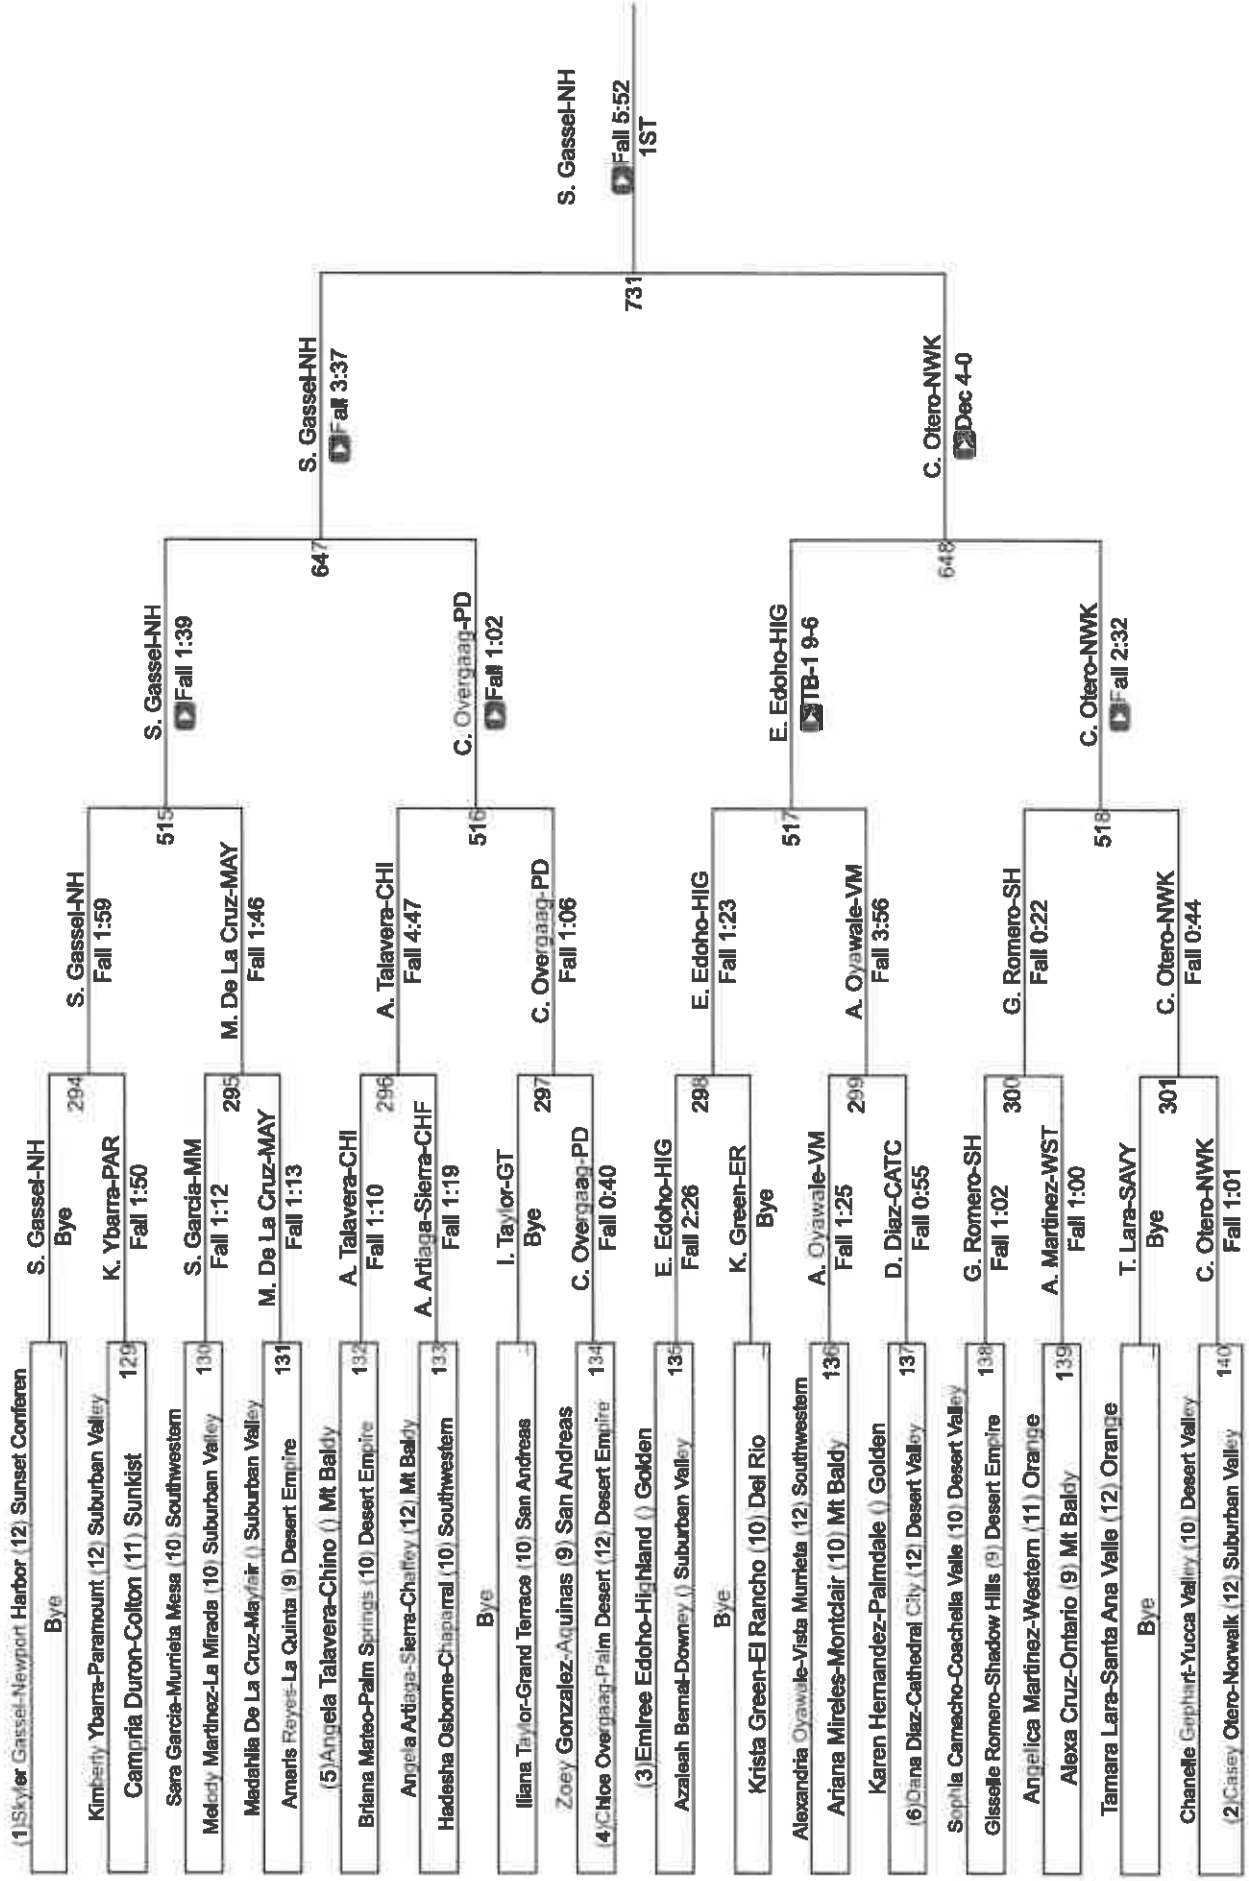

S. Mack-WAR

Fall 0:41

CIF SS Girls Individuals Eastern Div

CIF Qualifier 140

CIF Qualifier 140

EIF SS Girls Individuals Eastern Div

EIF Qualifier 145

CIF Qualifier 145