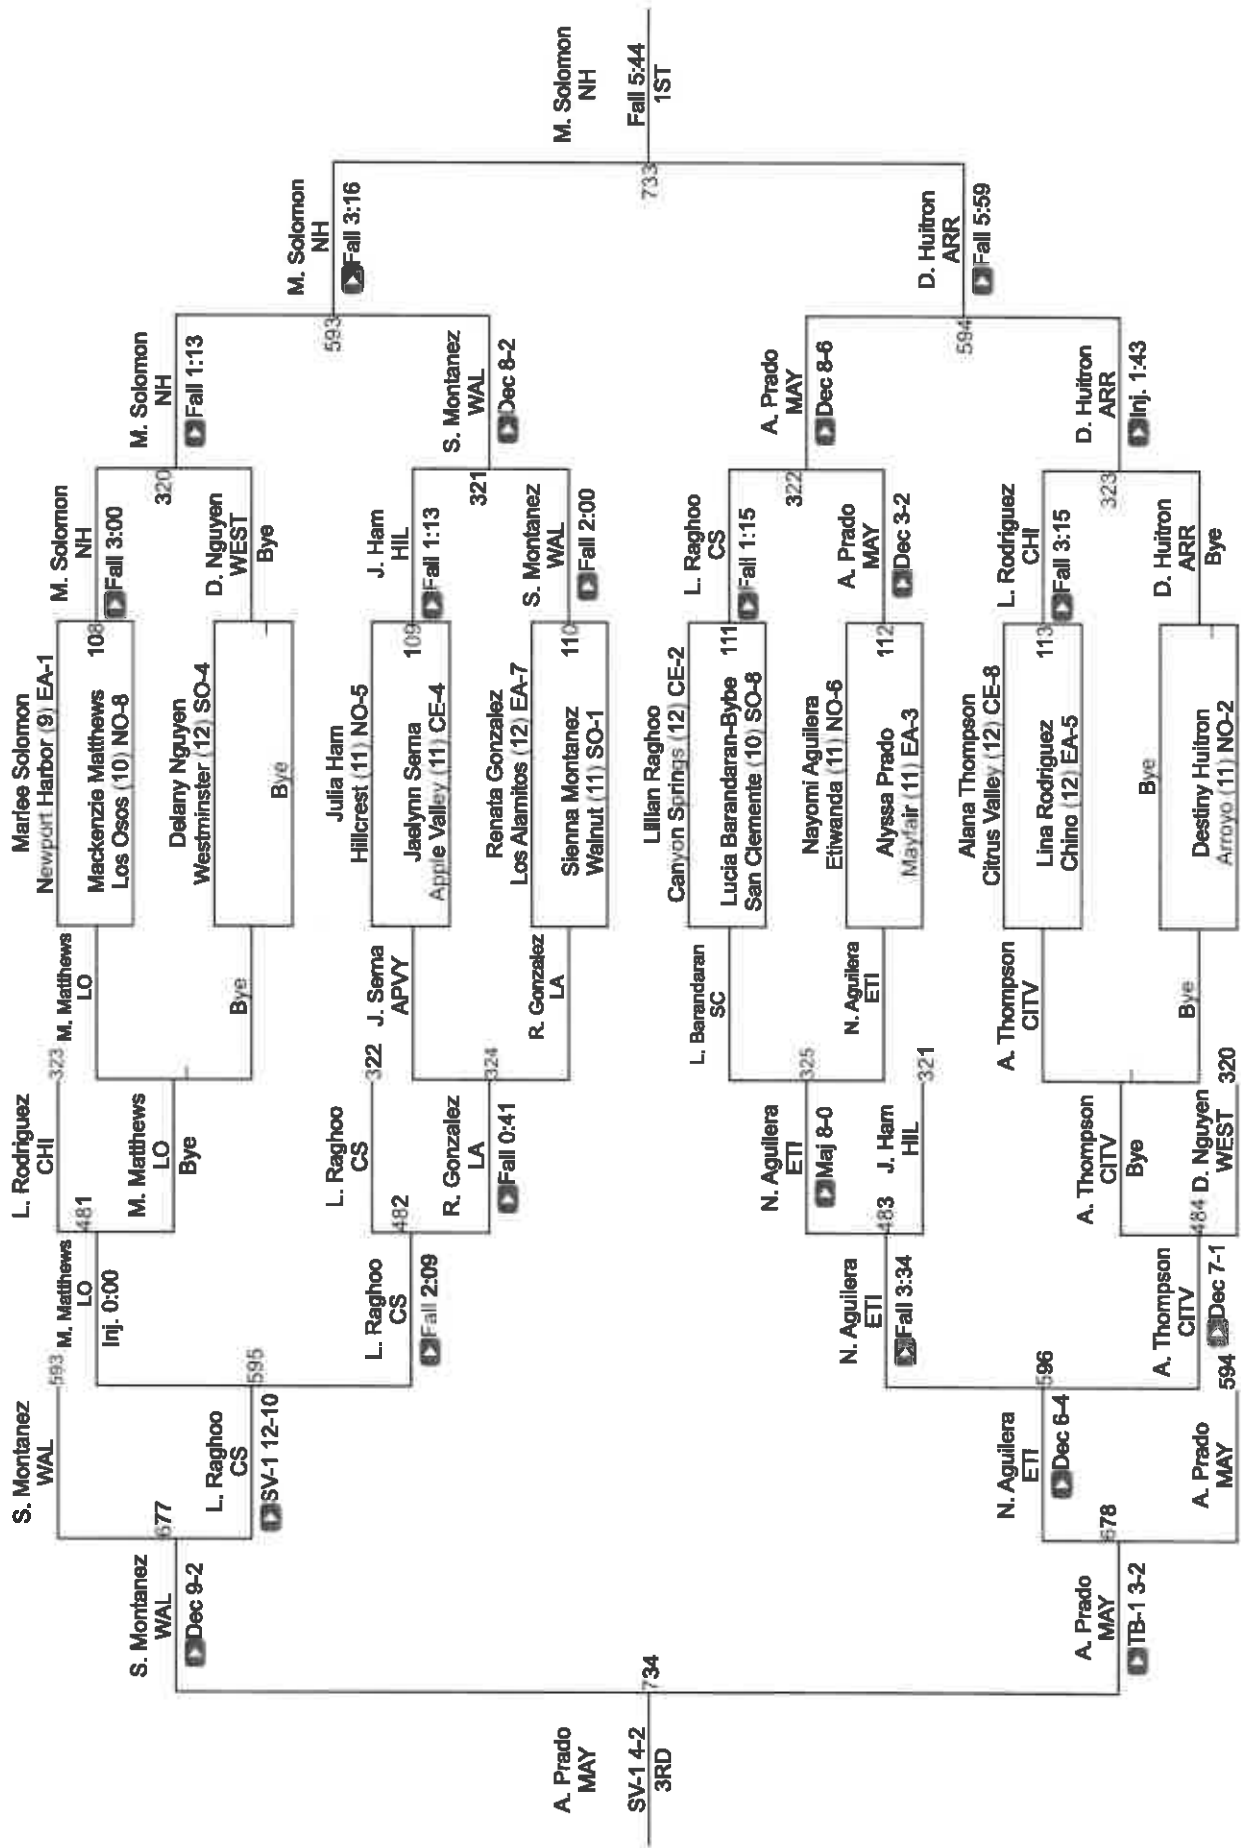

CIF SS Girls Ford Masters Wrestling Meet

Gold 100

A. Prado MAY
SV-1 4-2
3RD

M. Solomon NH
Fall 5:44
1ST