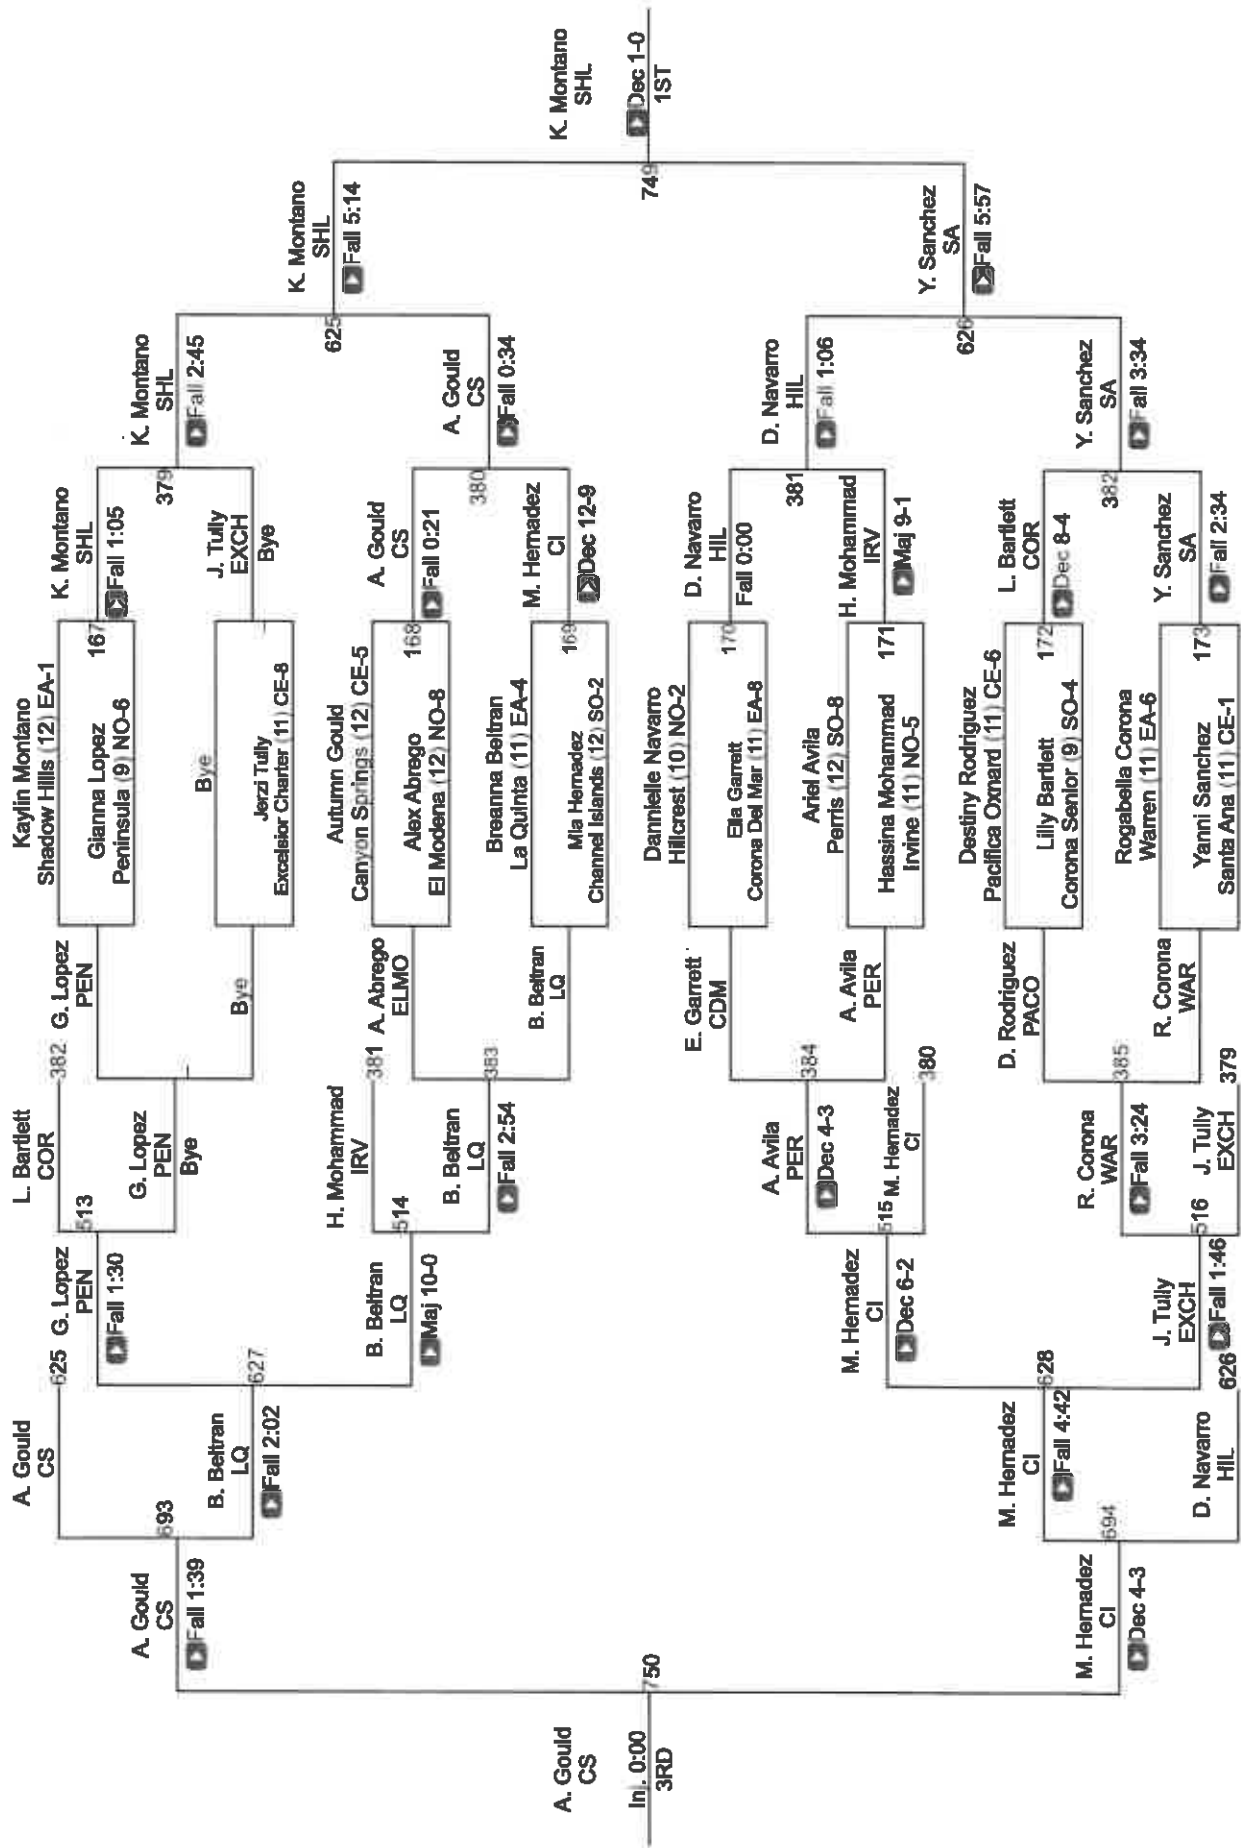

EIF SS Girls Ford Masters Wrestling Meet

Gold 140