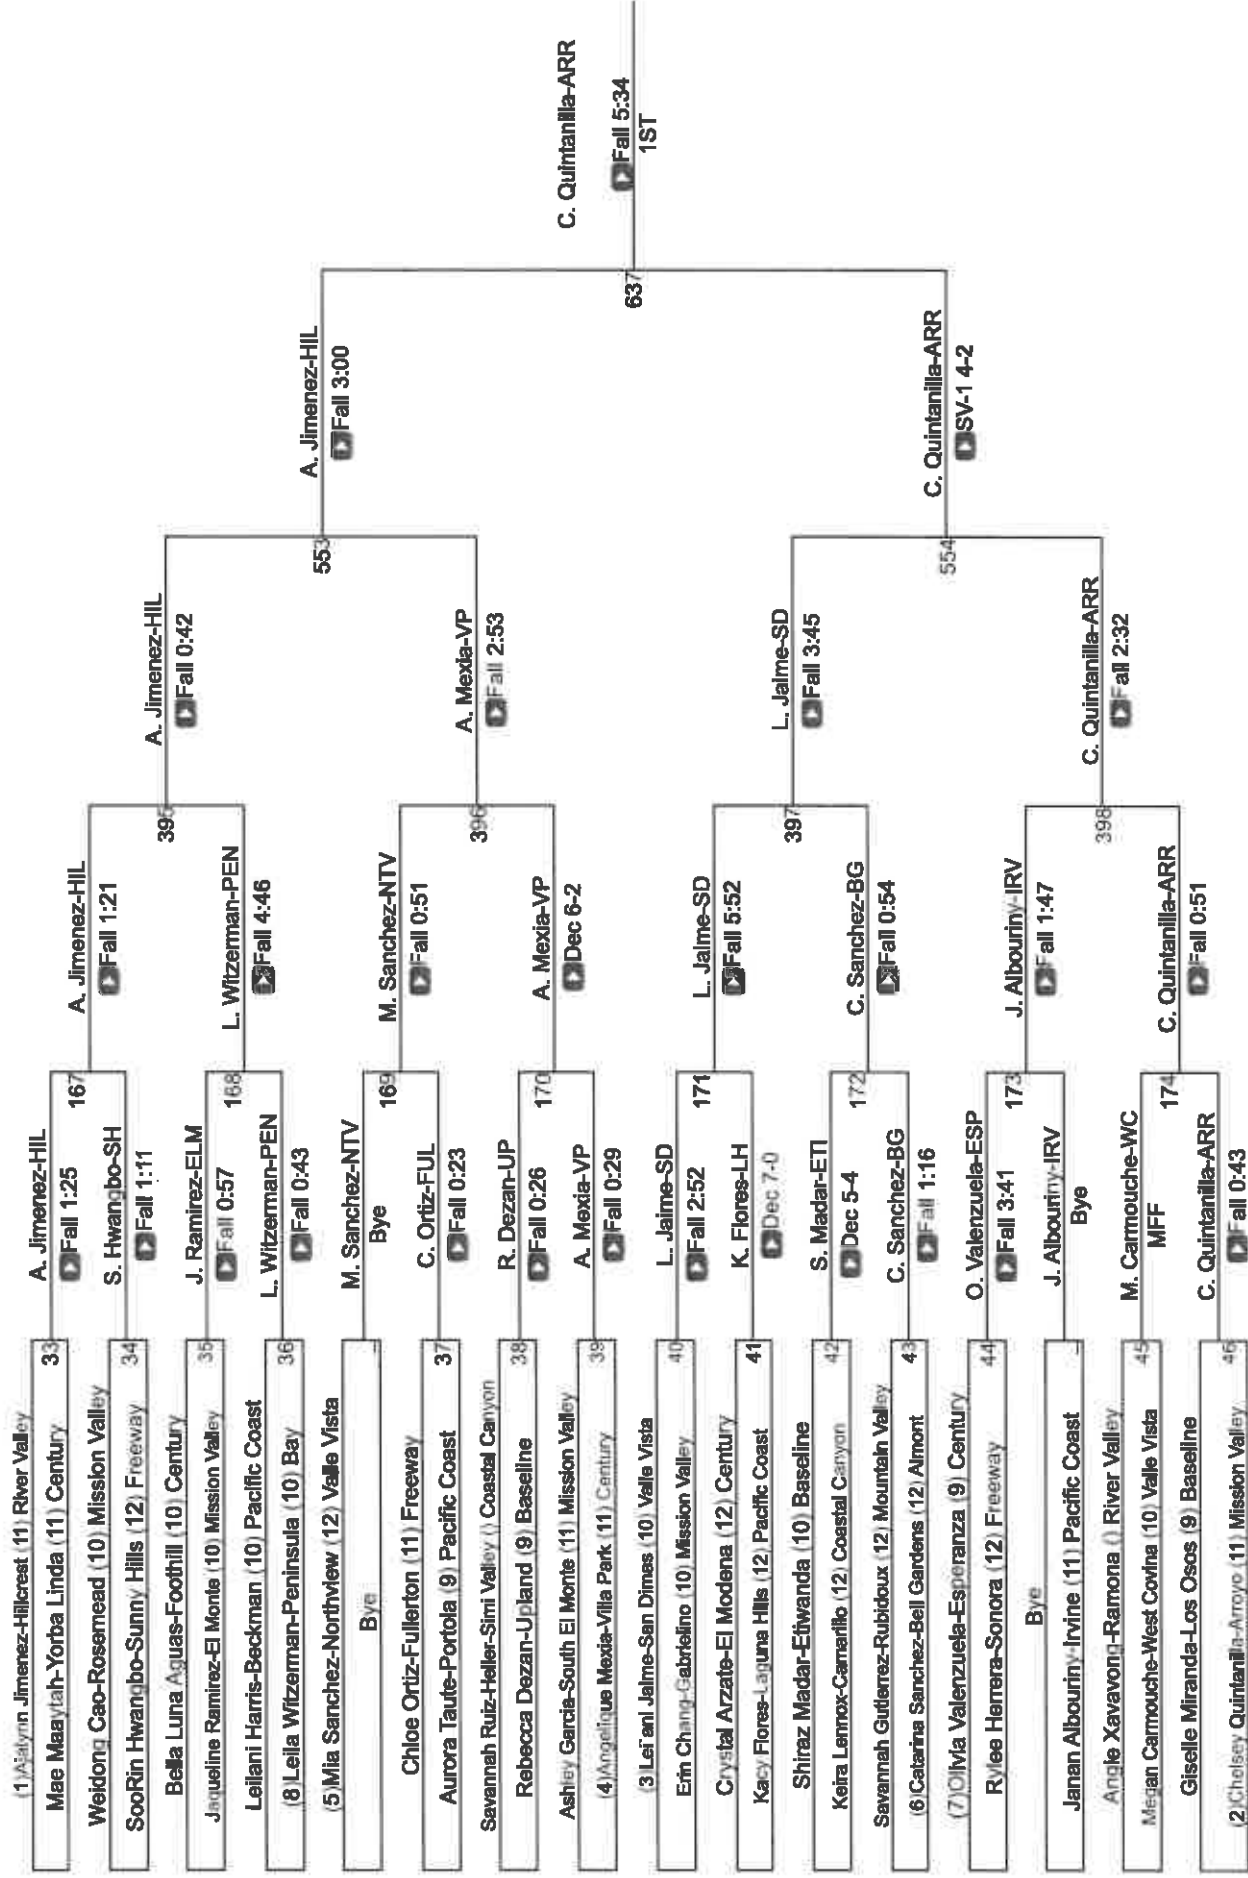

CIF SS Girls Individuals Northern Div

CIF Qualifier 110