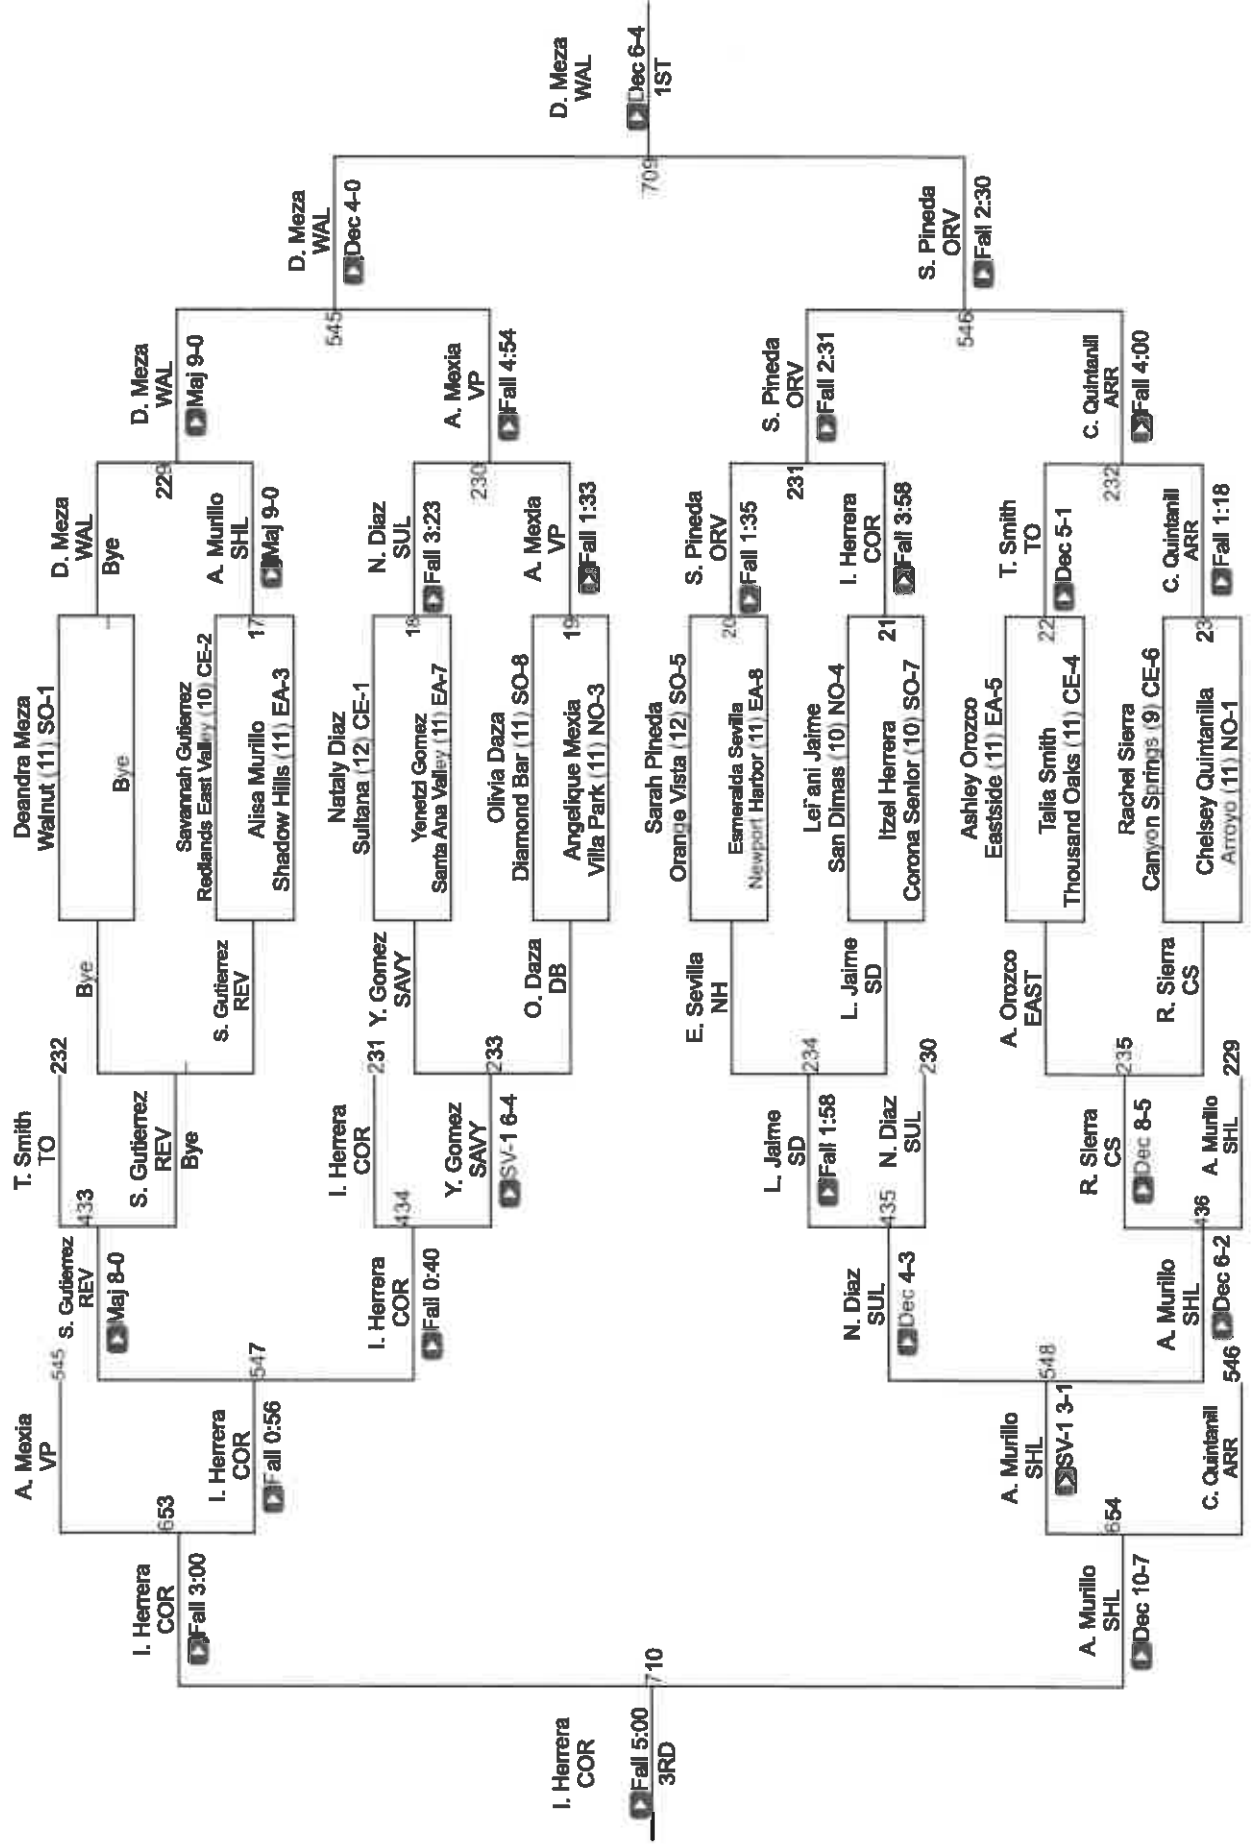

CIF SS Girls Ford Masters Wrestling Meet

Blue 110