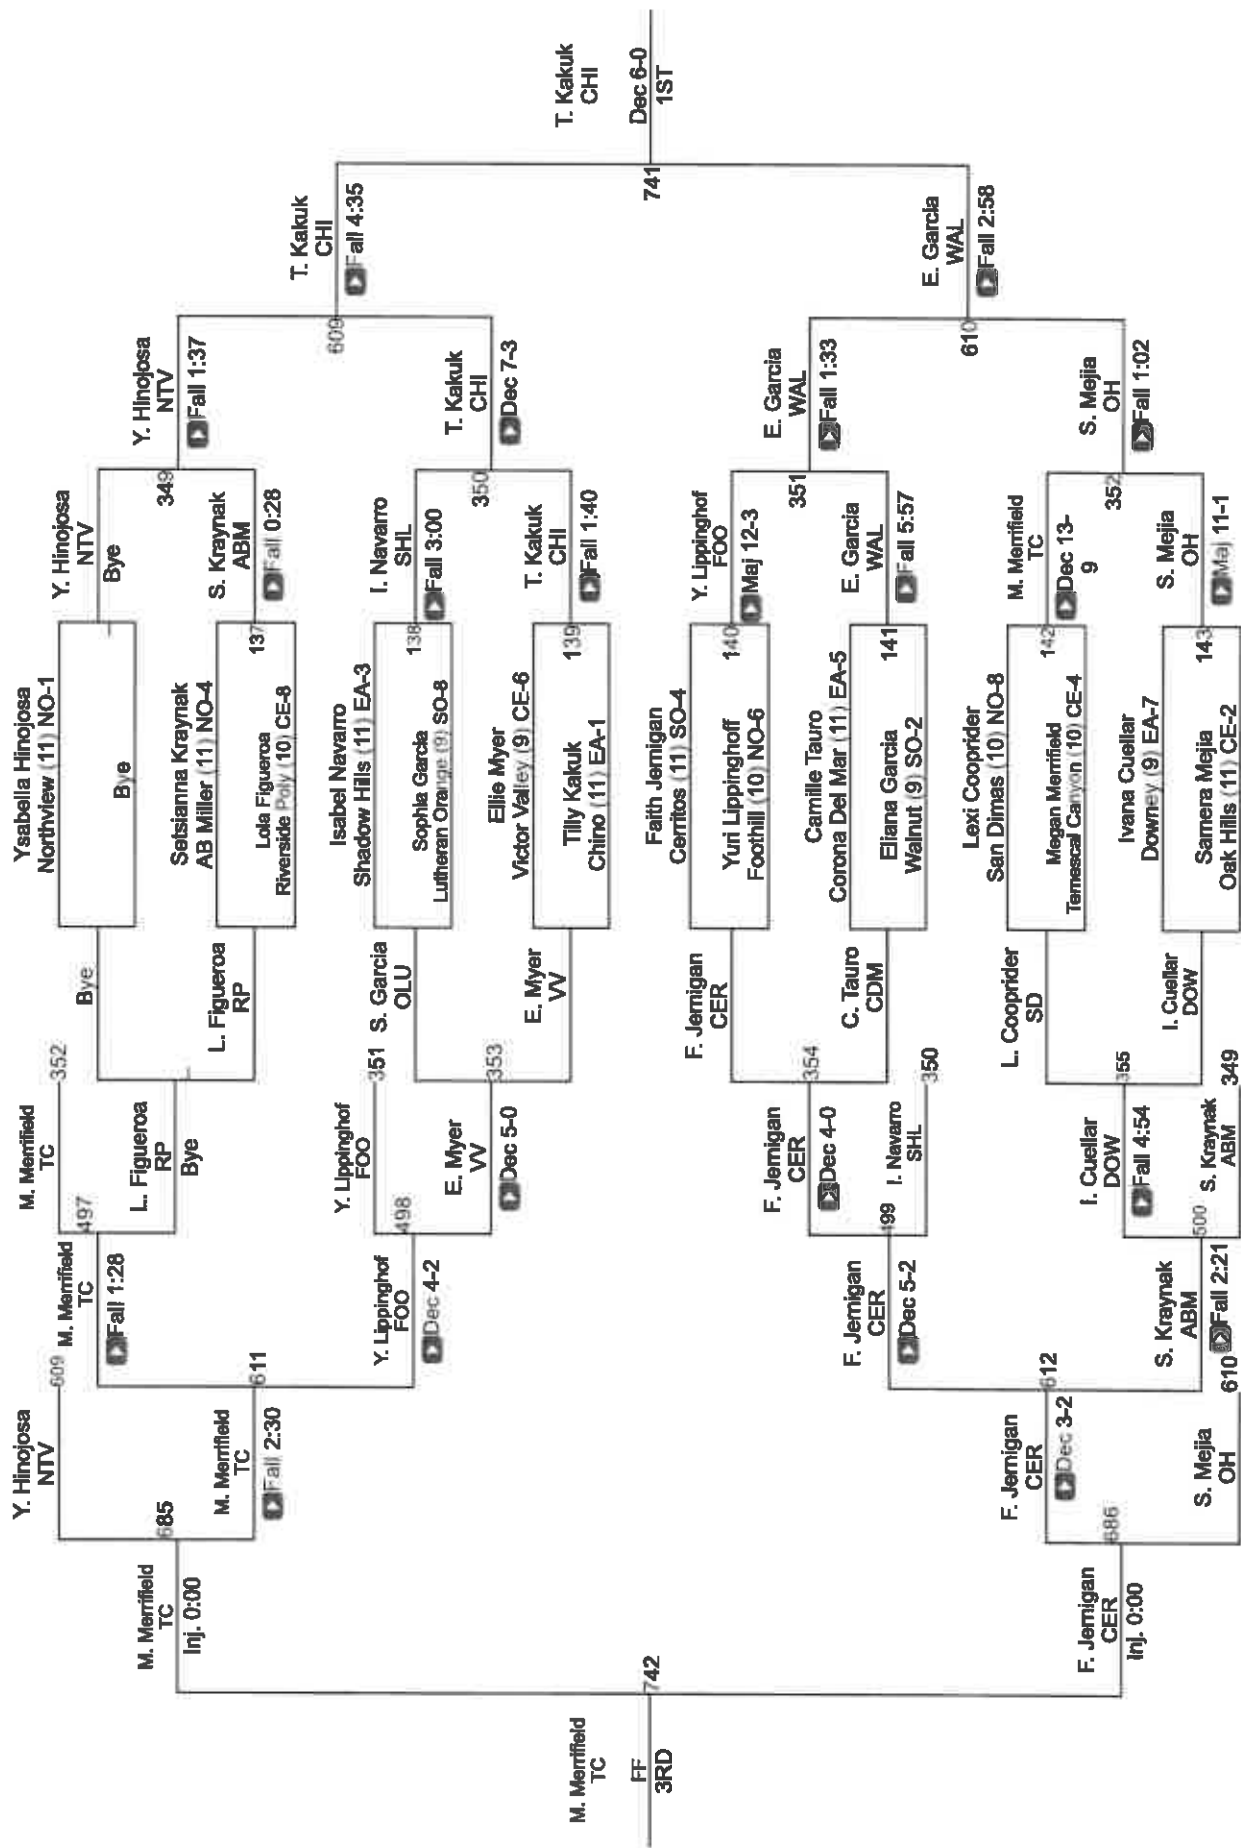

CIF SS Girls Ford Masters Wrestling Meet

Gold 120