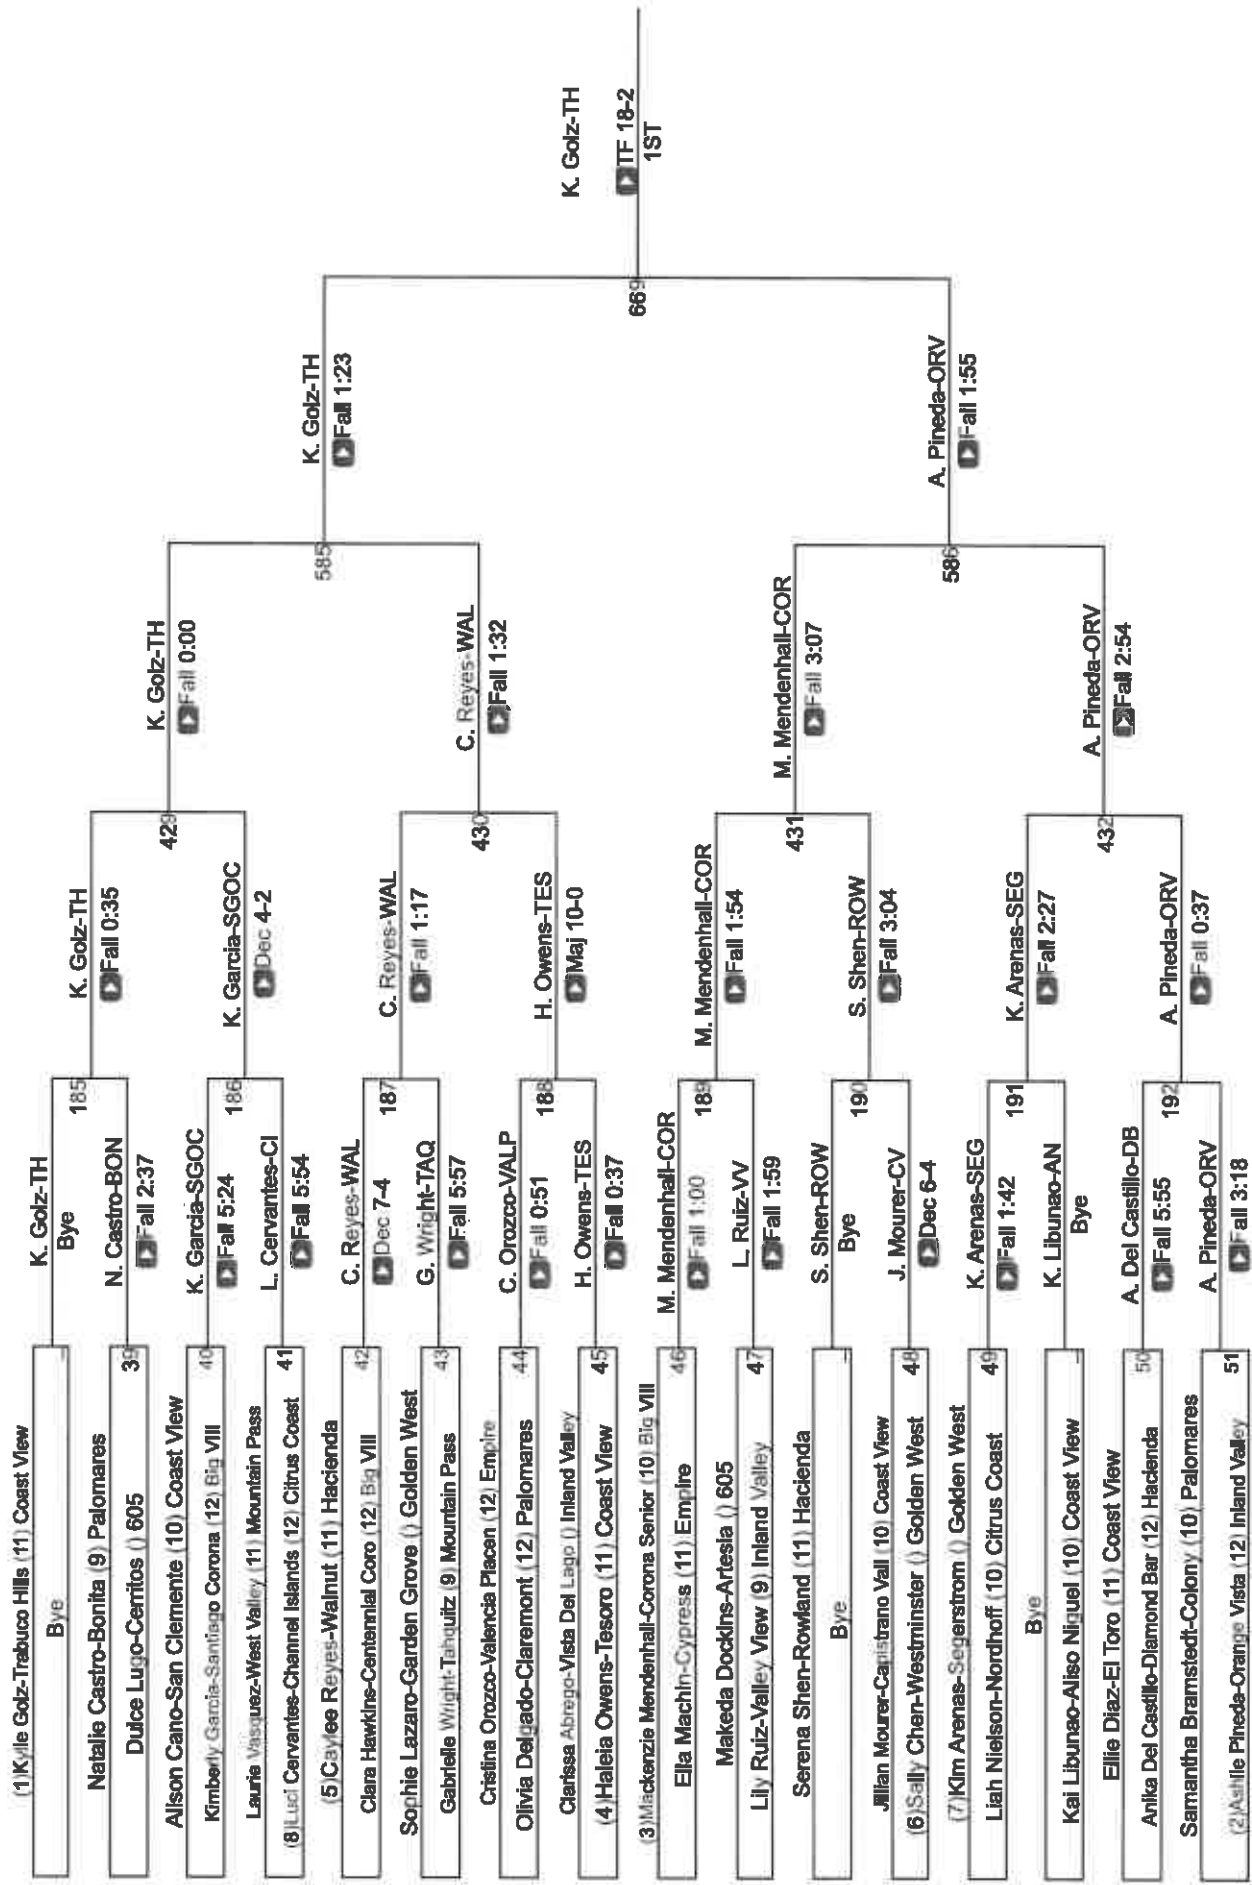

EIF SS Girls Individuals Southern Div

EIF Qualifier 115