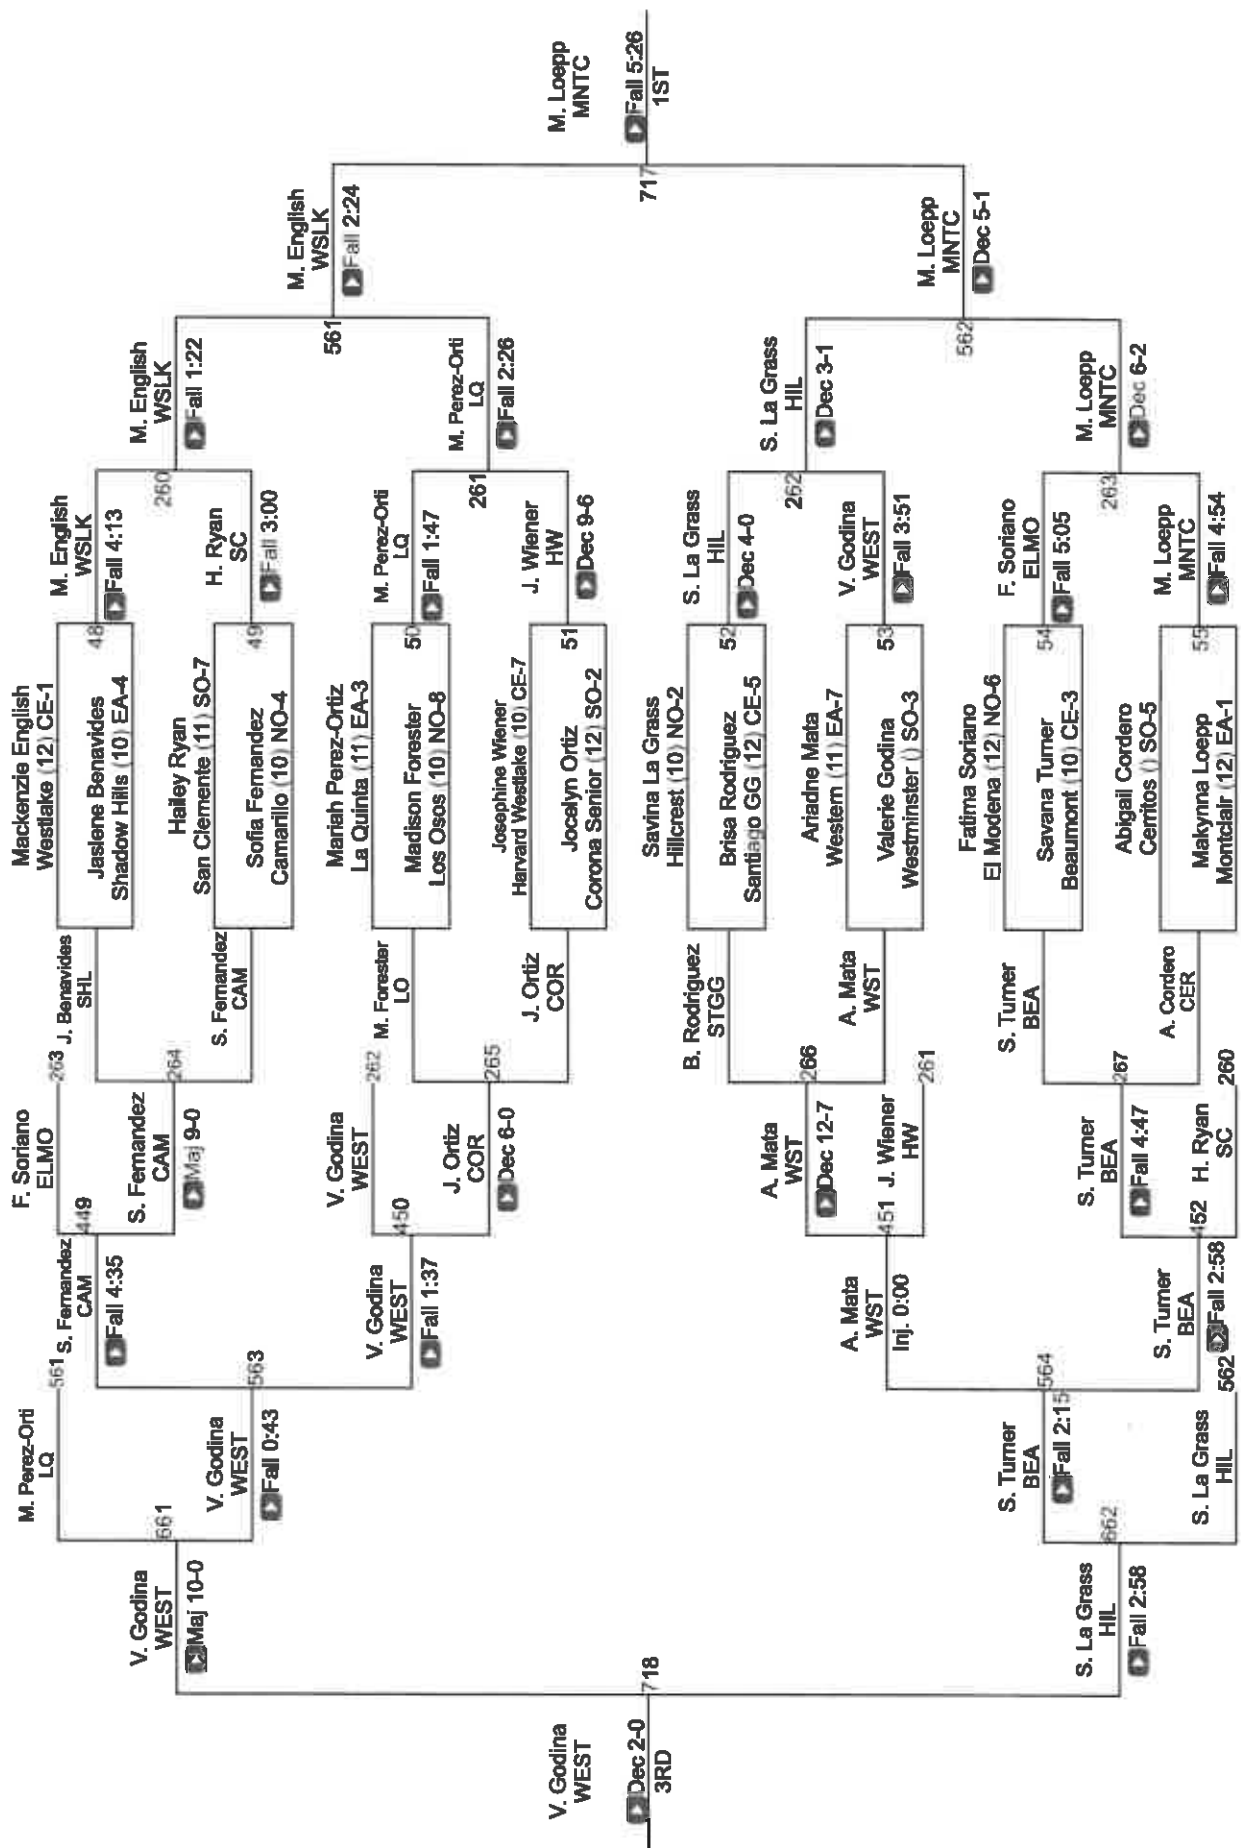

CIF SS Girls Ford Masters Wrestling Meet

Blue 130