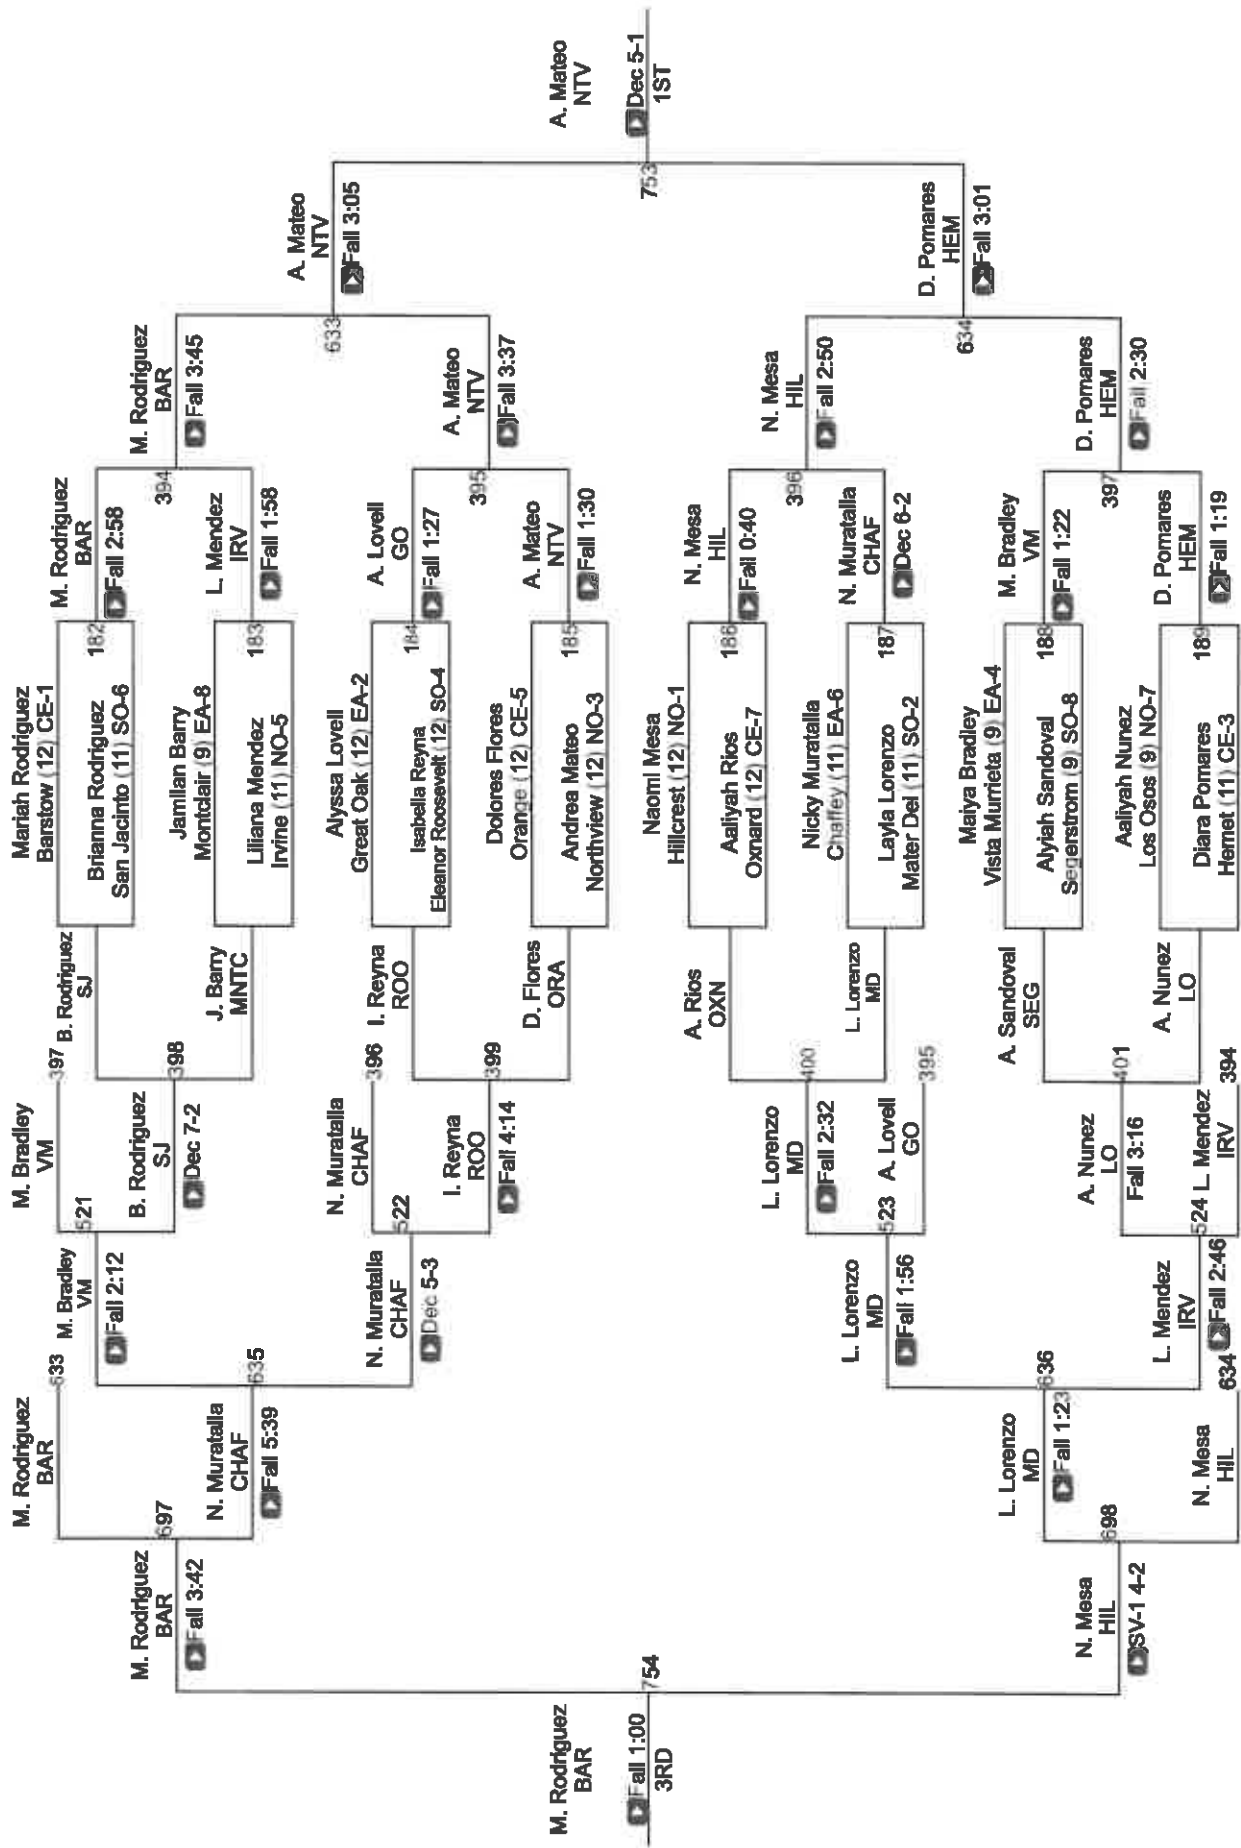

CIF SS Girls Ford Masters Wrestling Meet

Gold 135

EIF SS Girls Ford Masters Wrestling Meet

Gold 140

CIF SS Girls Ford Masters Wrestling Meet

Gold 155

CIF SS Girls Ford Masters Wrestling Meet

Gold 170