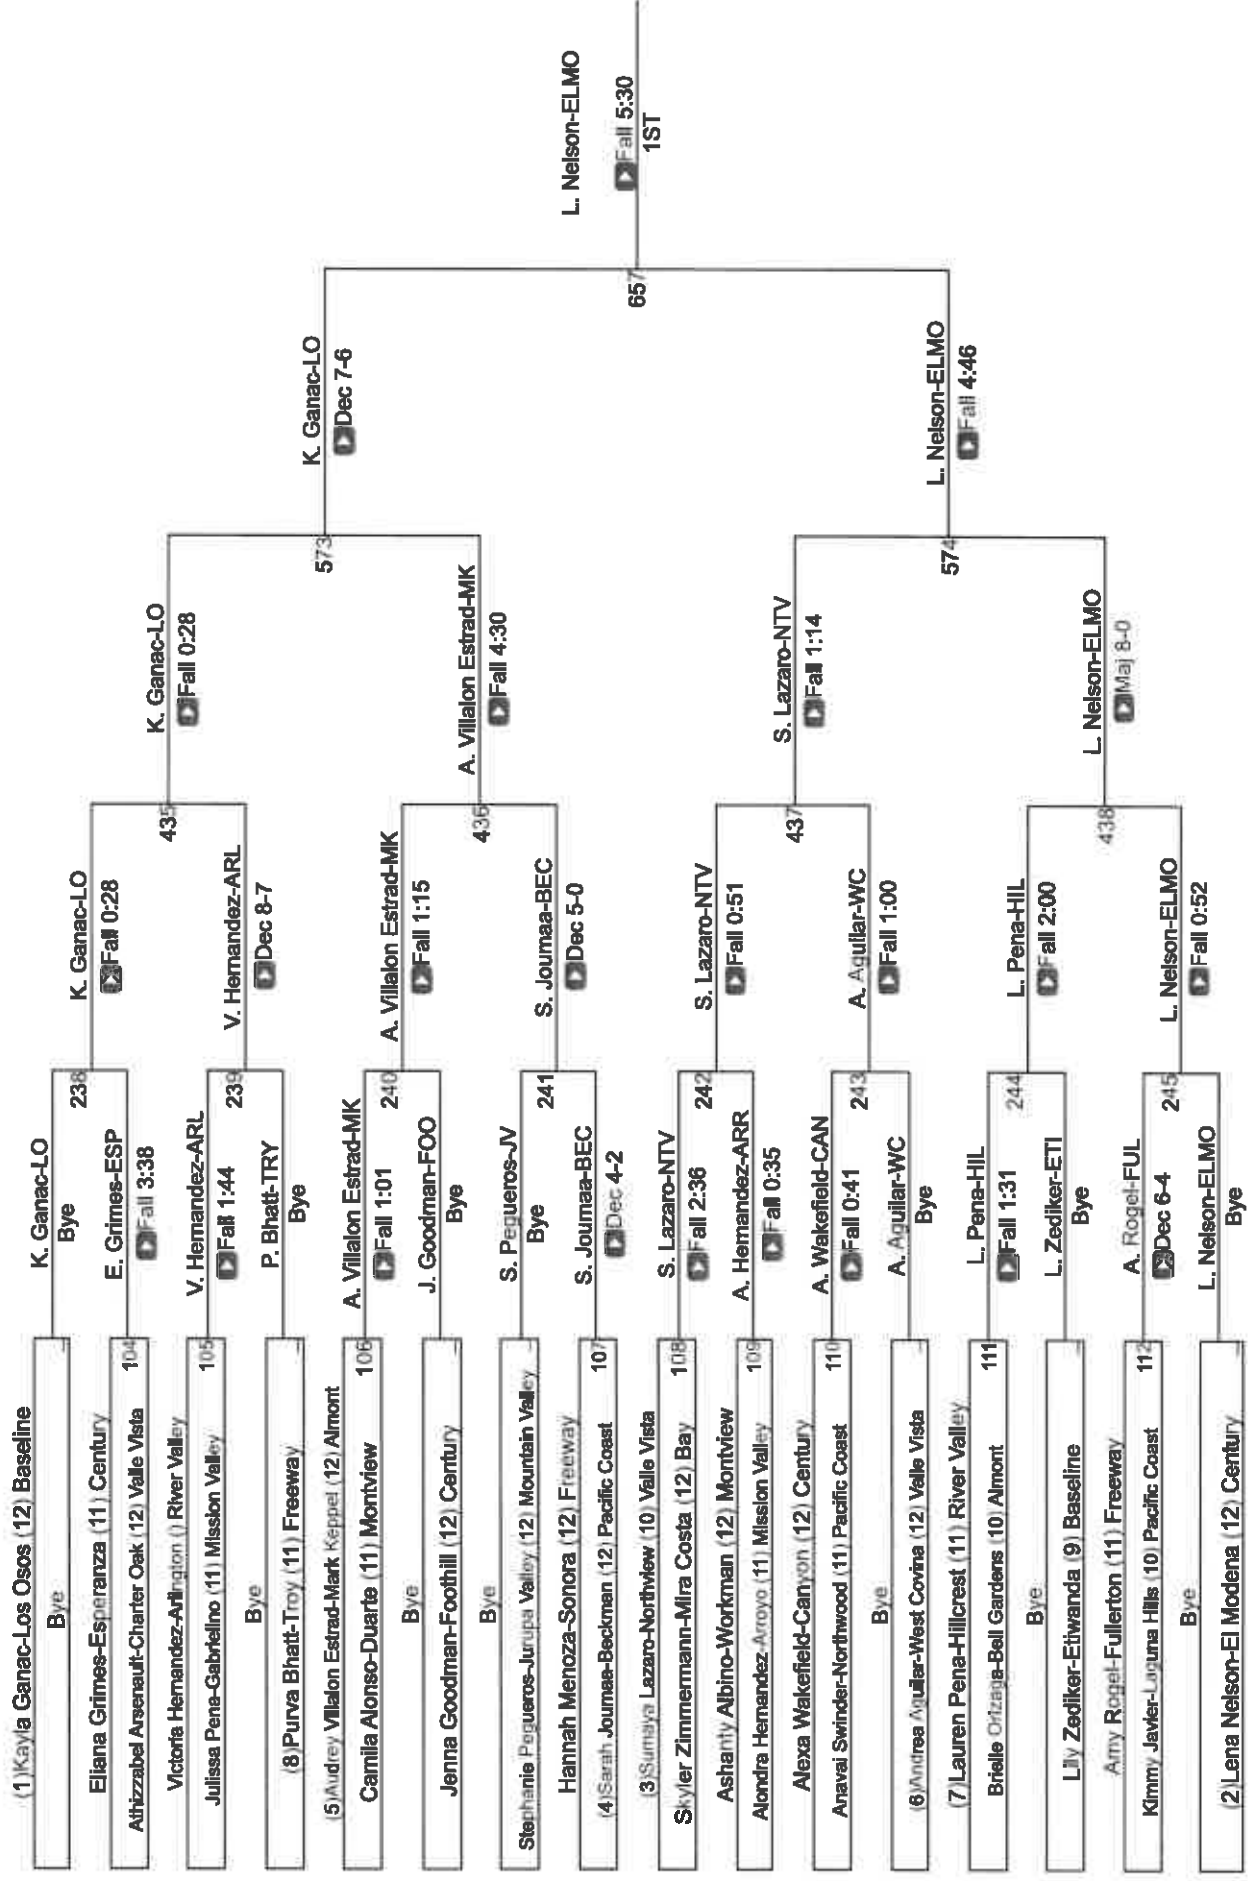

CIF SS Girls Individuals Northern Div

CIF Qualifier 135