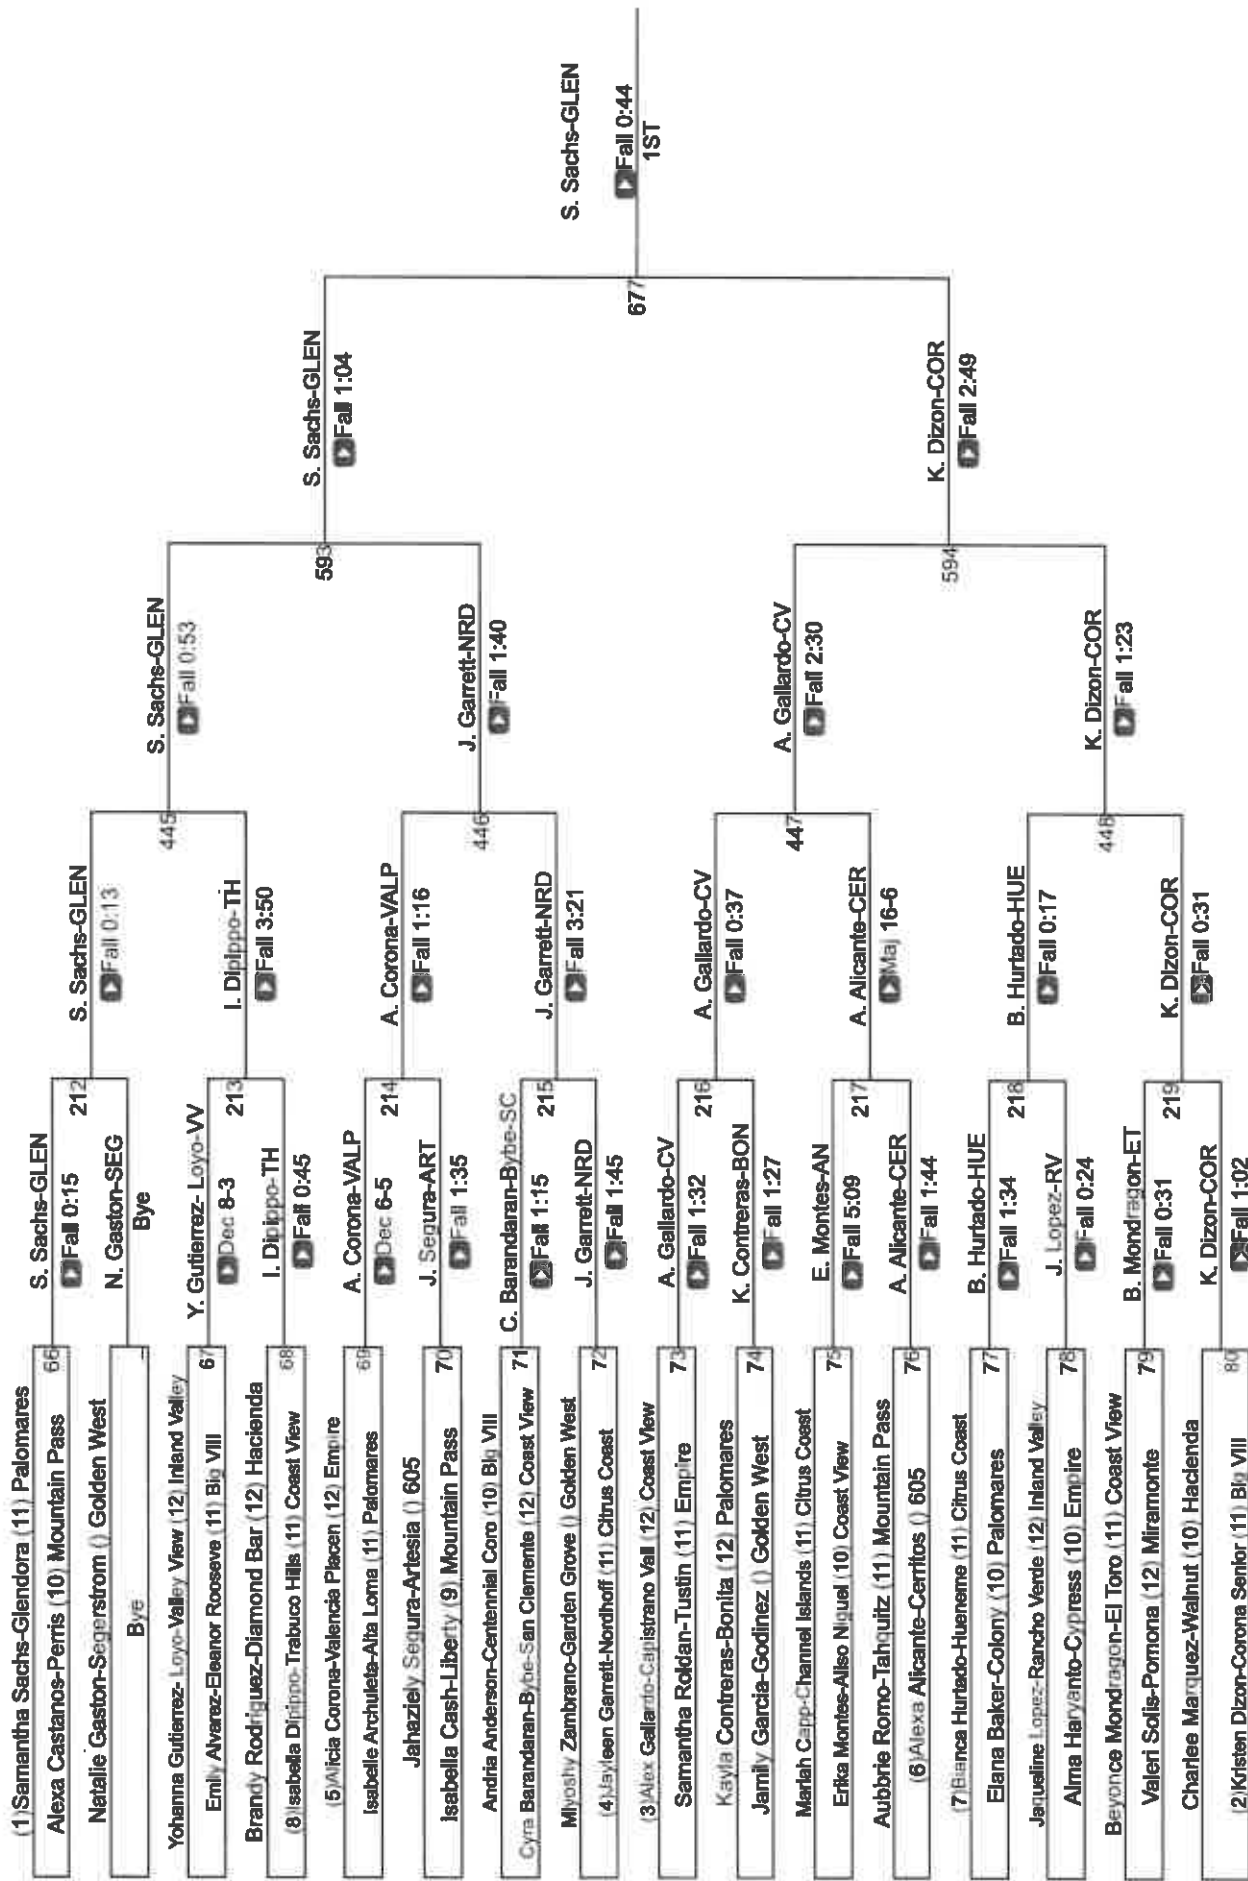

CIF SS Girls Individuals Southern Div

CIF Qualifier 125