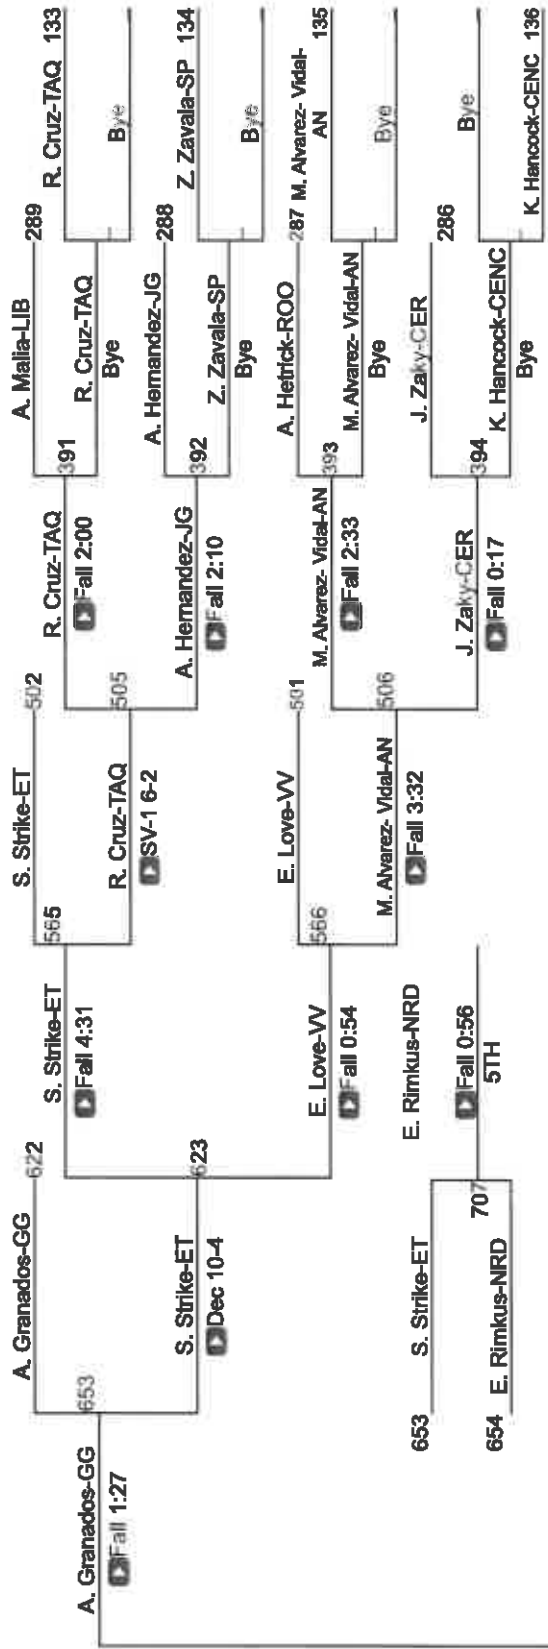

CIF Qualifier 190