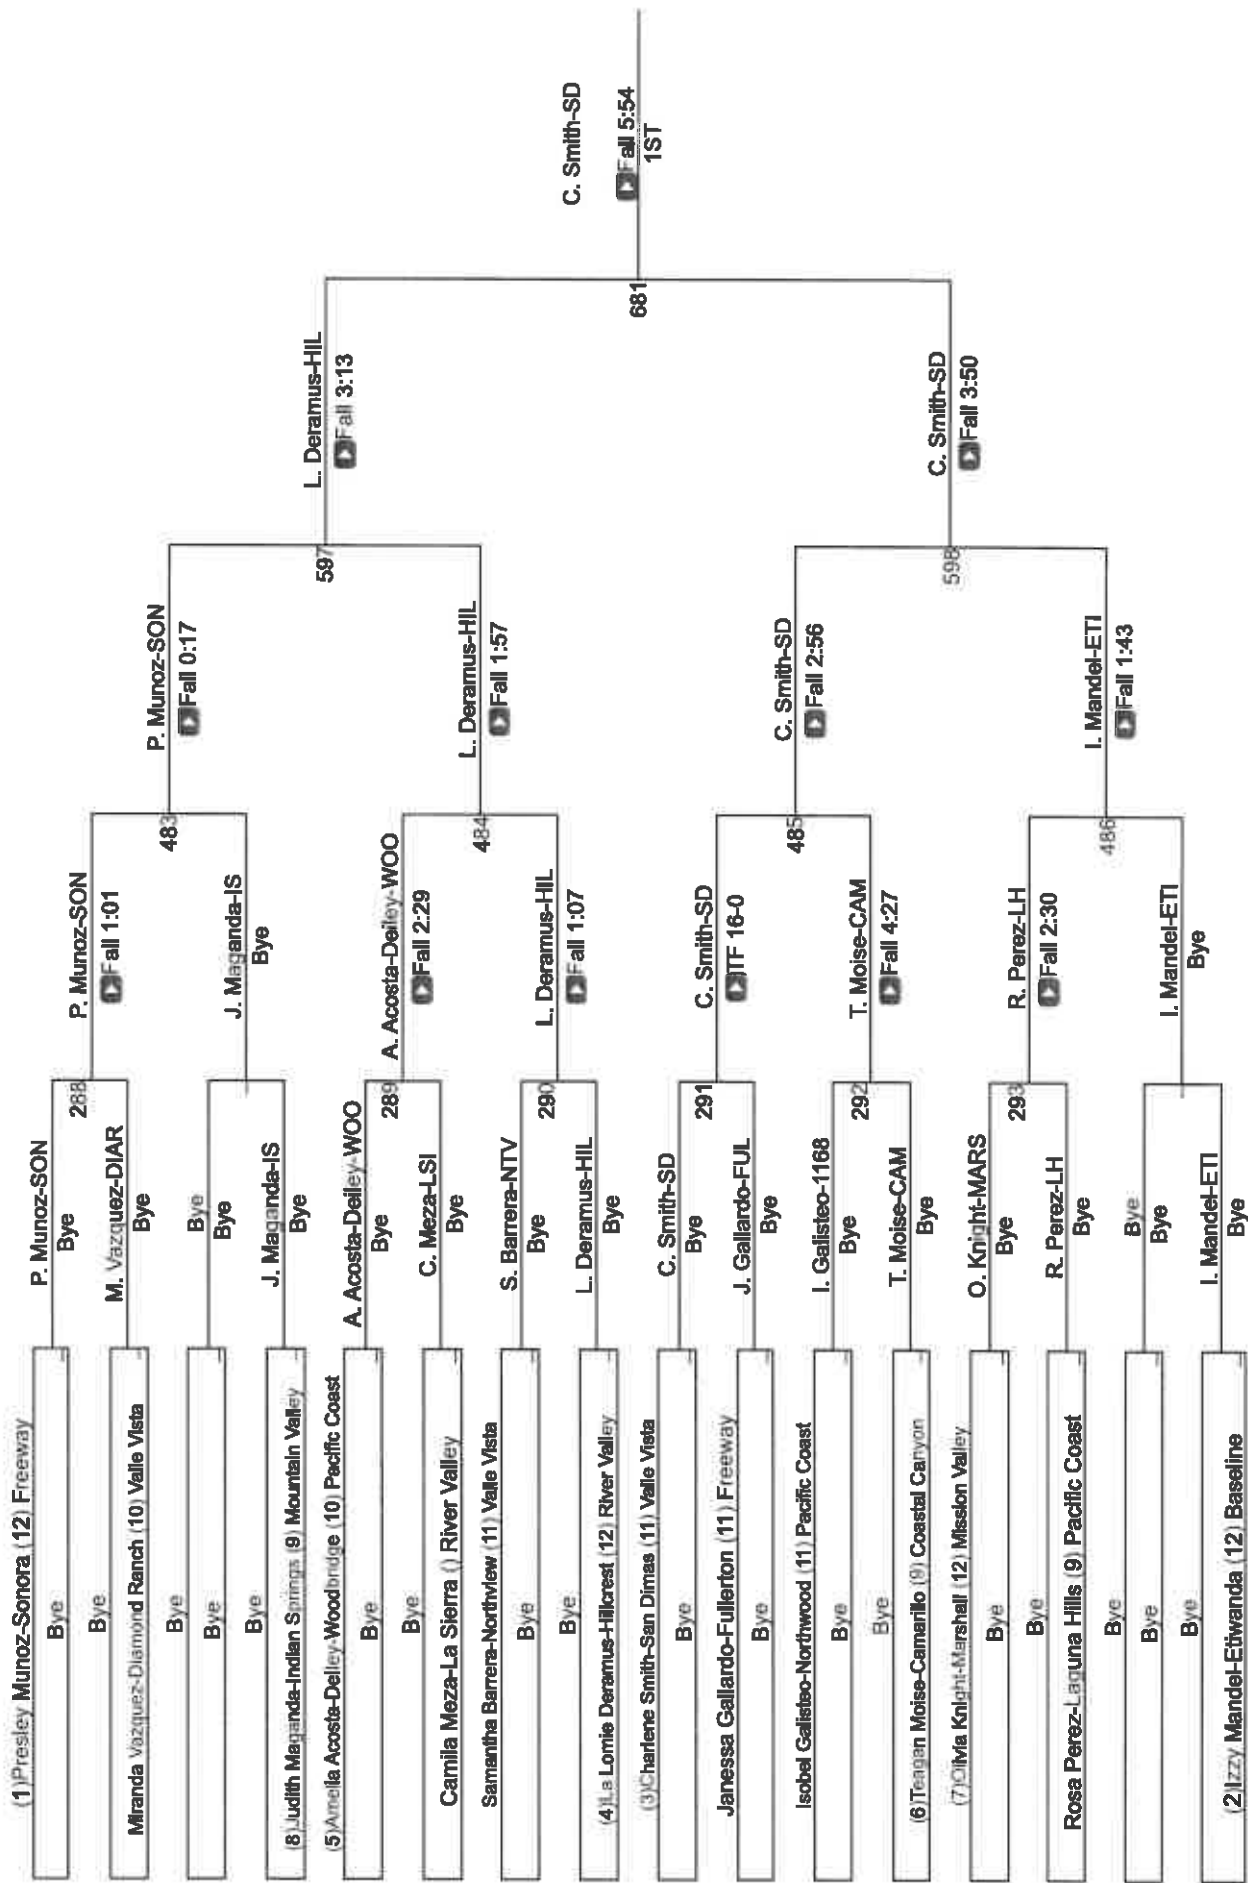

EIF SS Girls Individuals Northern Div

EIF Qualifier 235