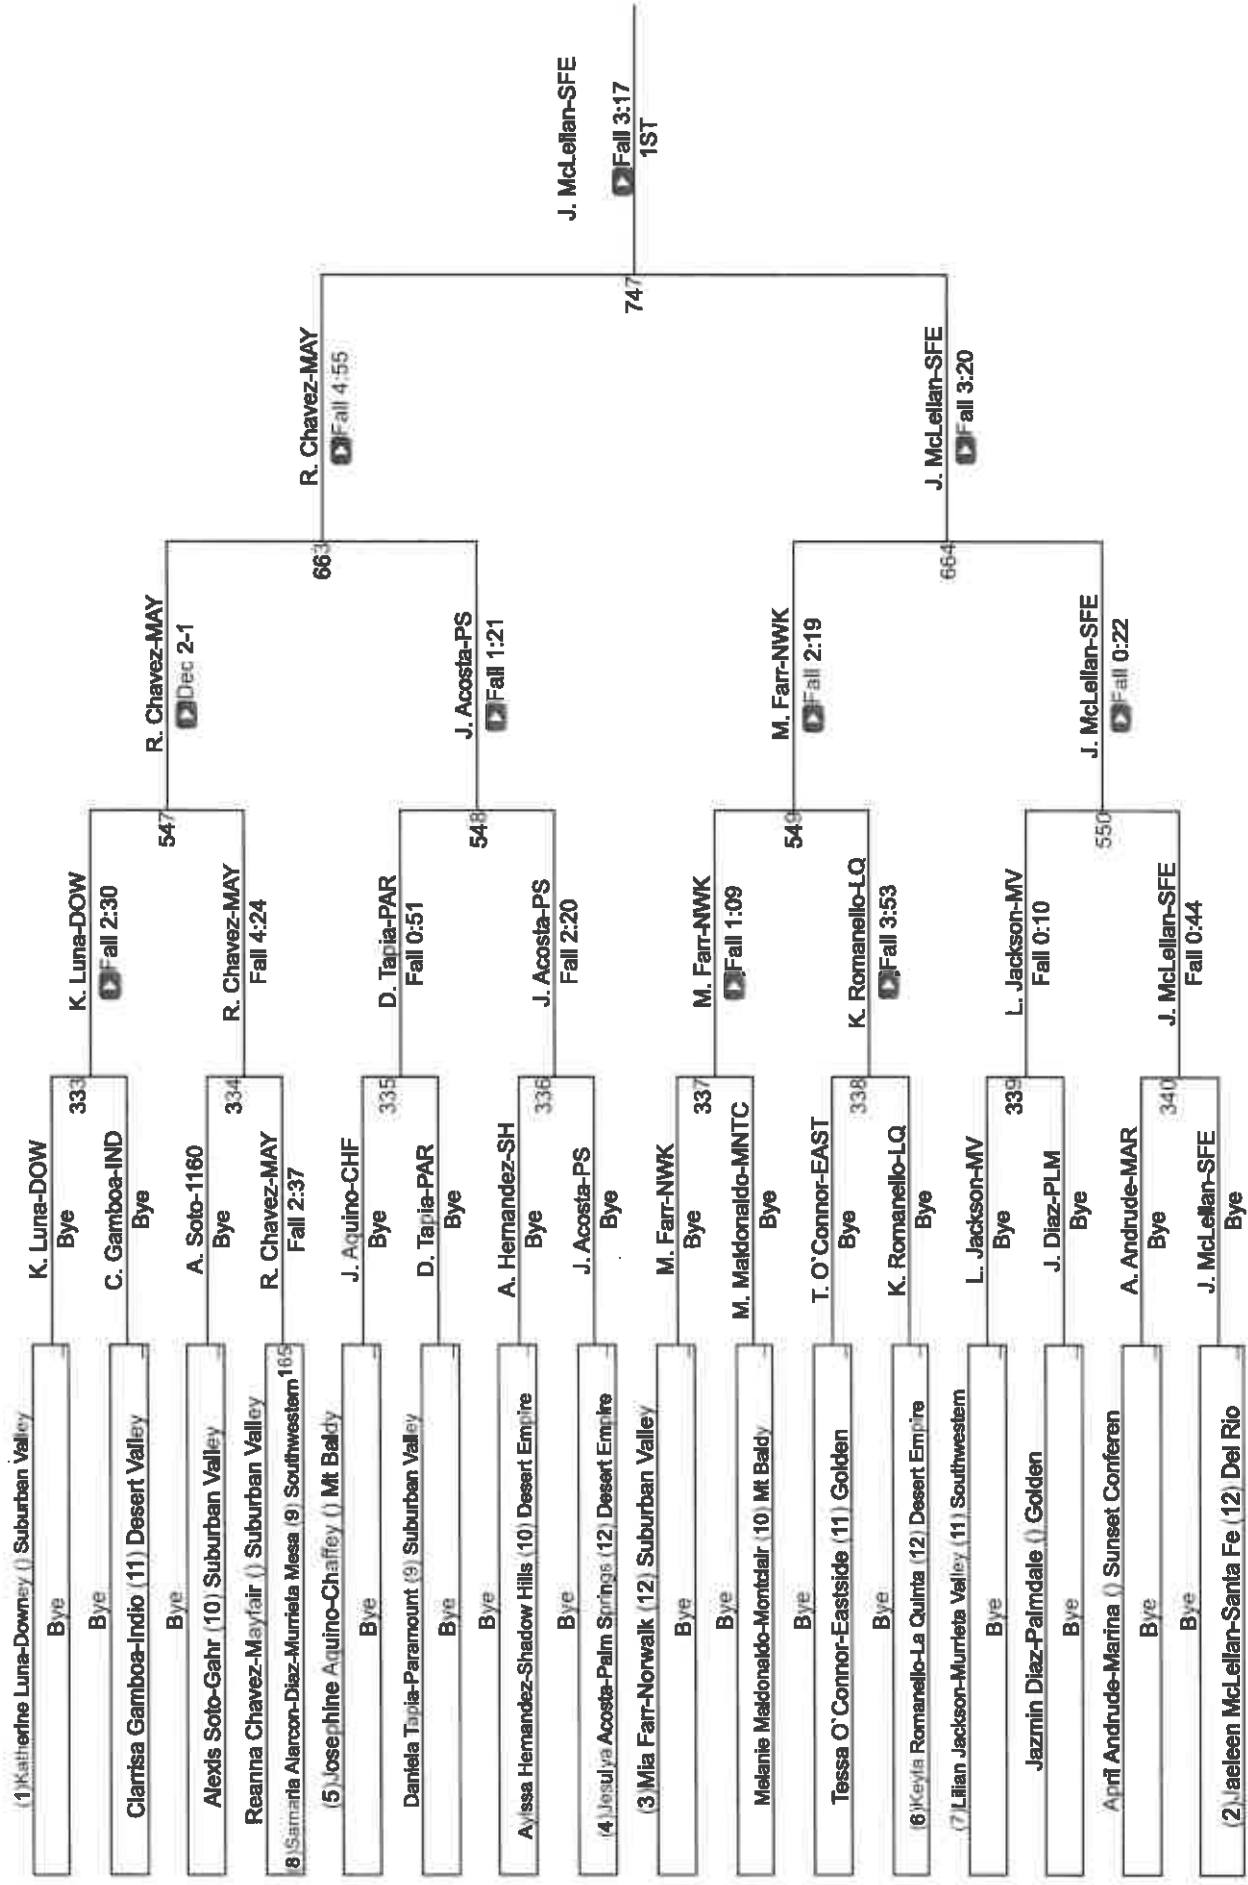

EIF Qualifier 170

GIF Qualifier 170

CIF SS Girls Individuals Eastern Div

CIF Qualifier 190

EIF Qualifier 190

EIF SS Girls Individuals Eastern Div

EIF Qualifier 235

CHF Qualifier 235