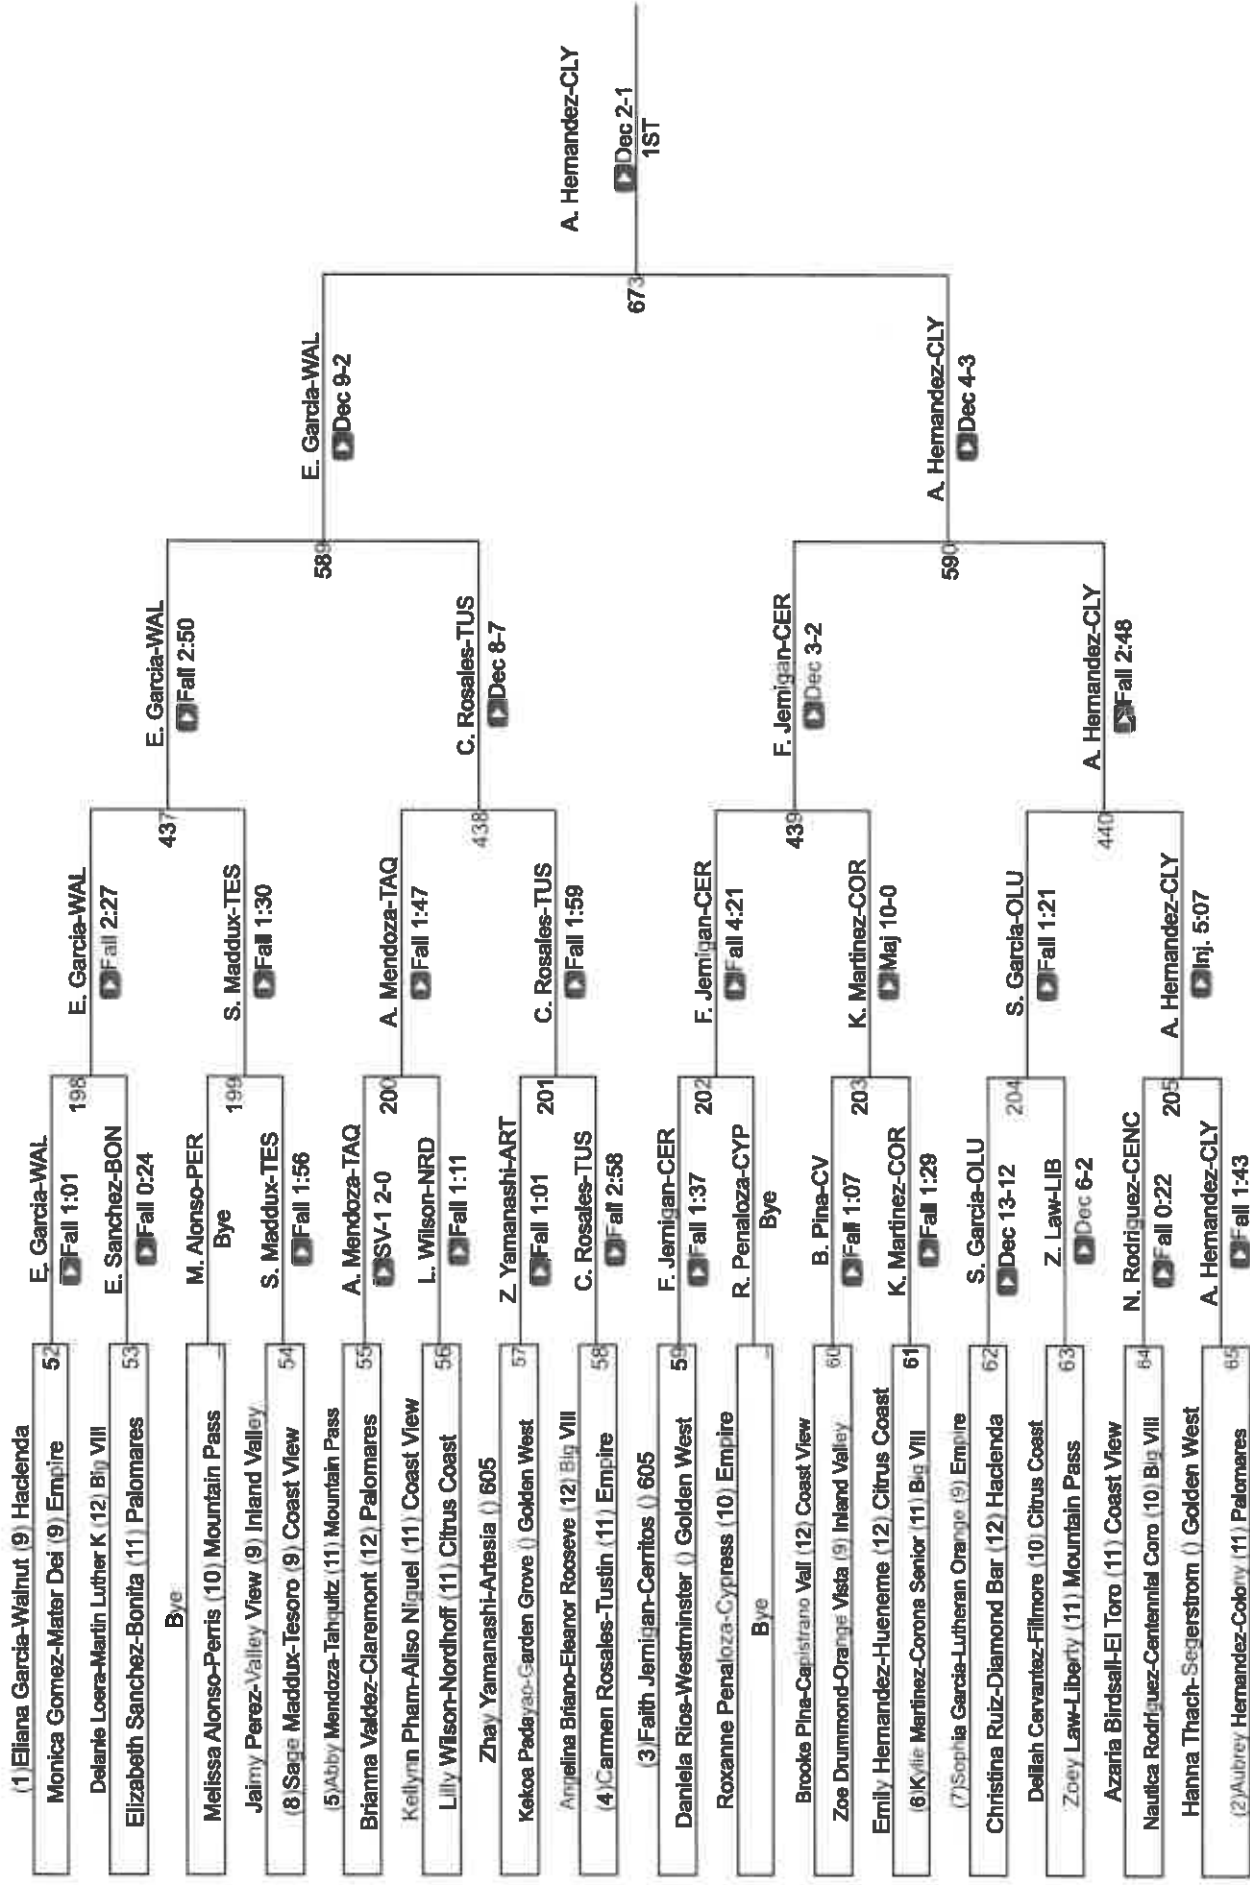

CIF SS Girls Individuals Southern Div

CIF Qualifier 120