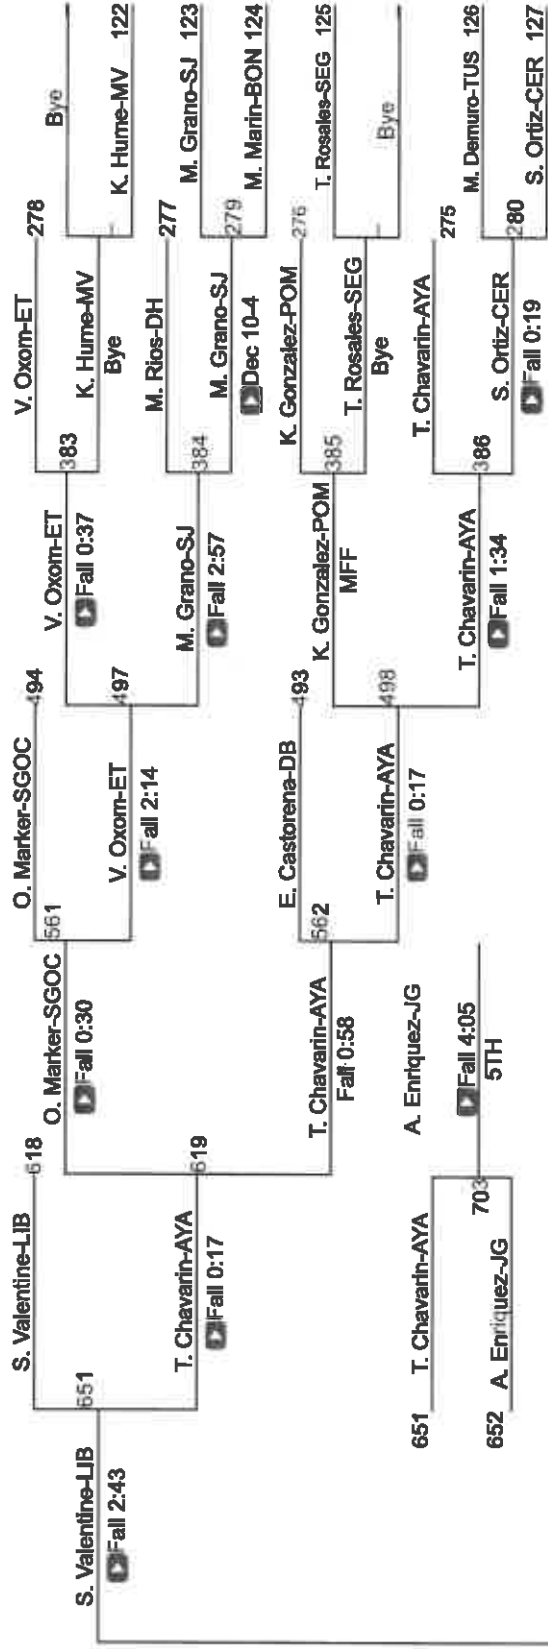

CIF Qualifier 170

S. Valentine-LIB

Dec 7-5
3RD

702