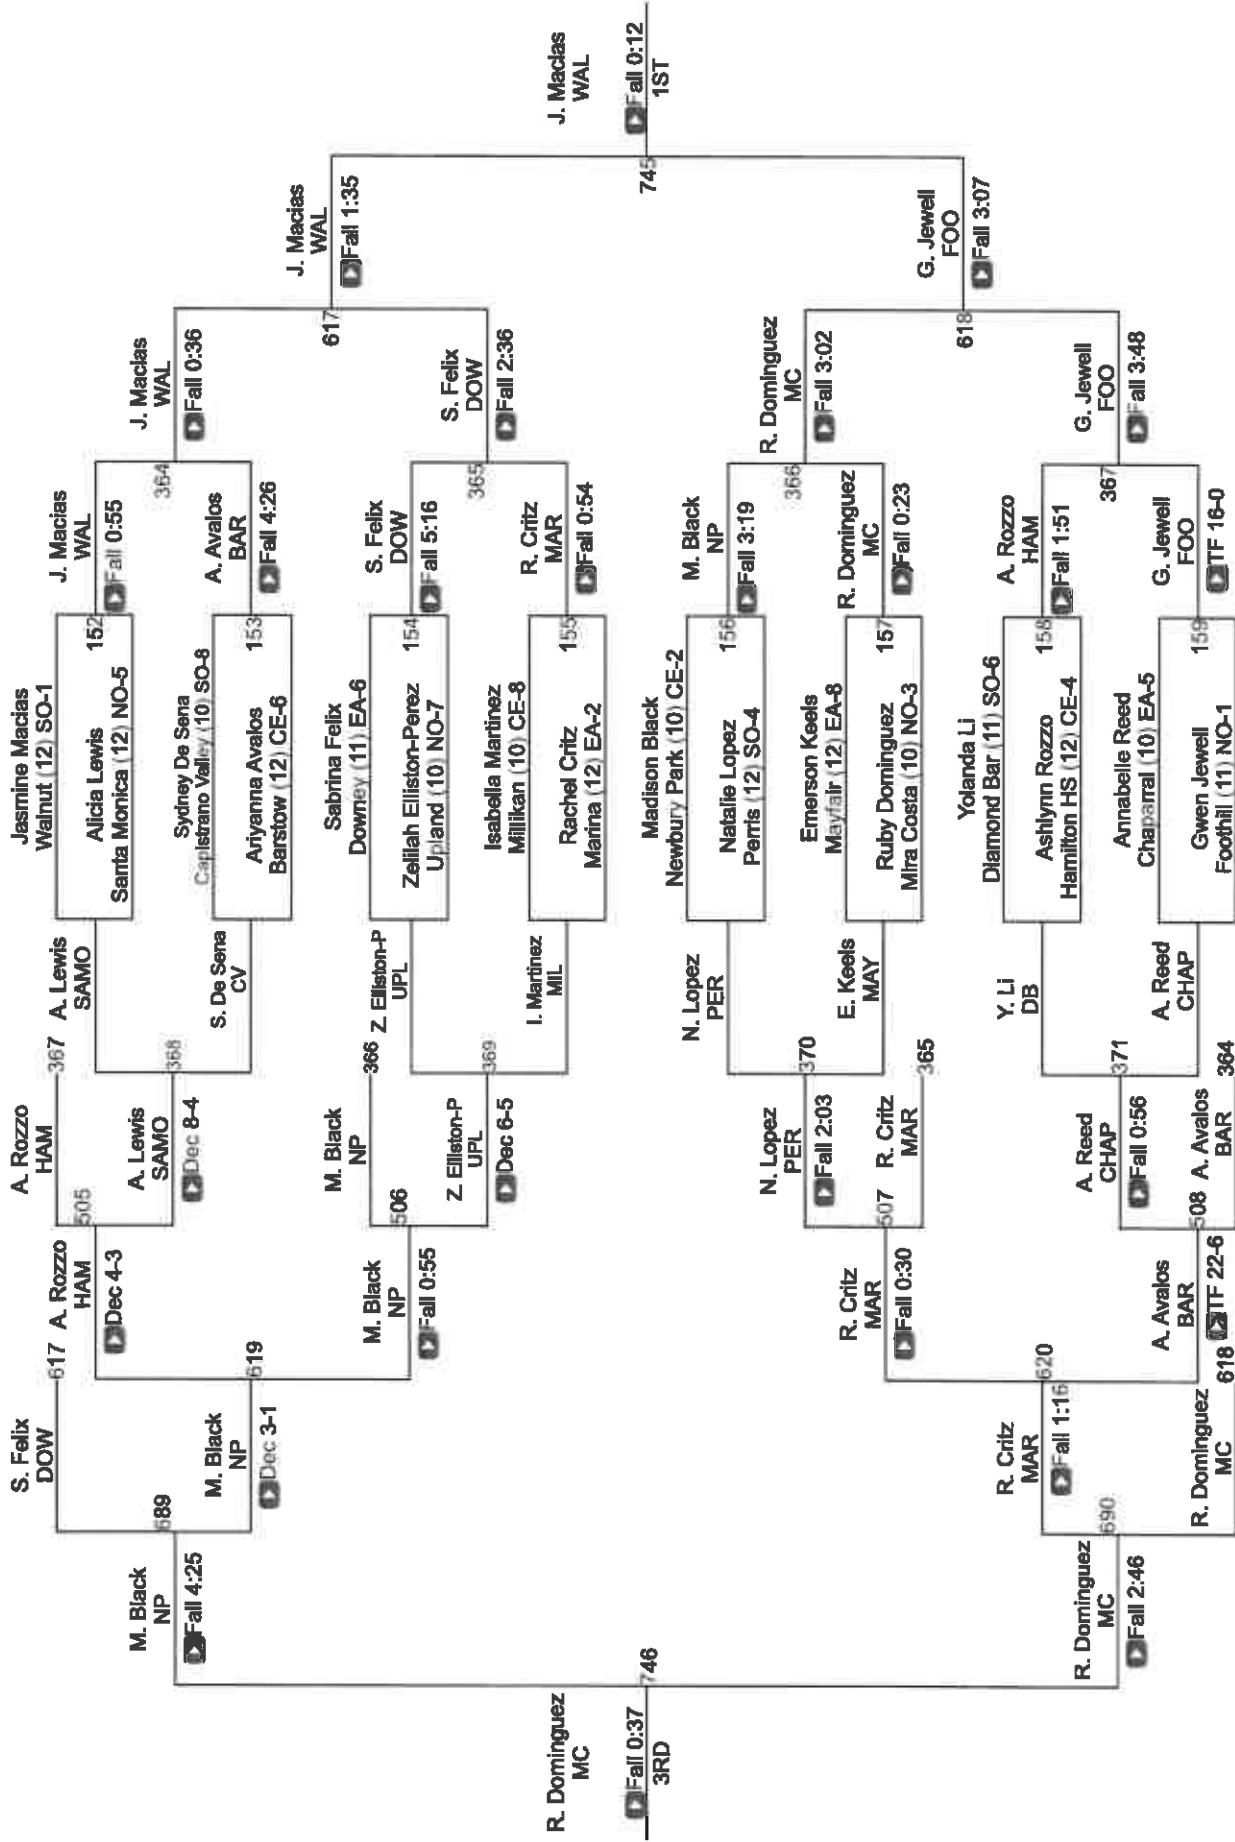

CIF SS Girls Ford Masters Wrestling Meet

Gold 115

CIF SS Girls Ford Masters Wrestling Meet

Gold 120

CIF SS Girls Ford Masters Wrestling Meet

Gold 125

CIF SS Girls Ford Masters Wrestling Meet

Gold 130