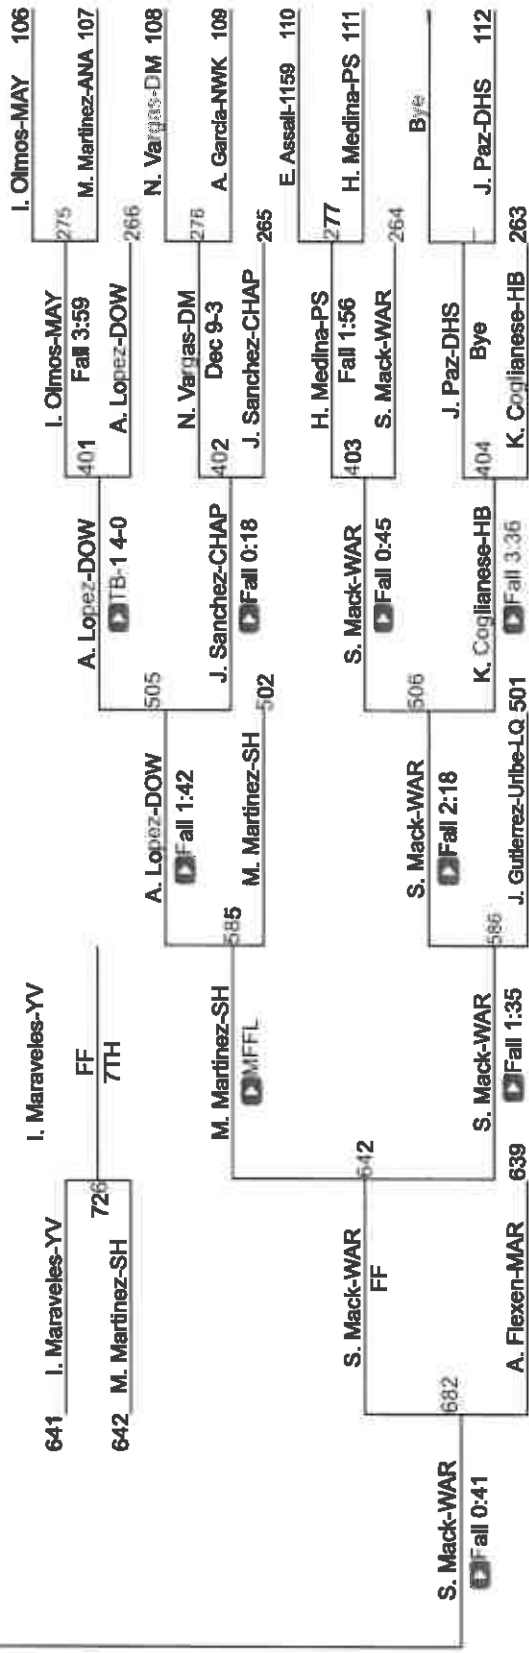

S. Mack-WAR

Fall 1:54
3RD