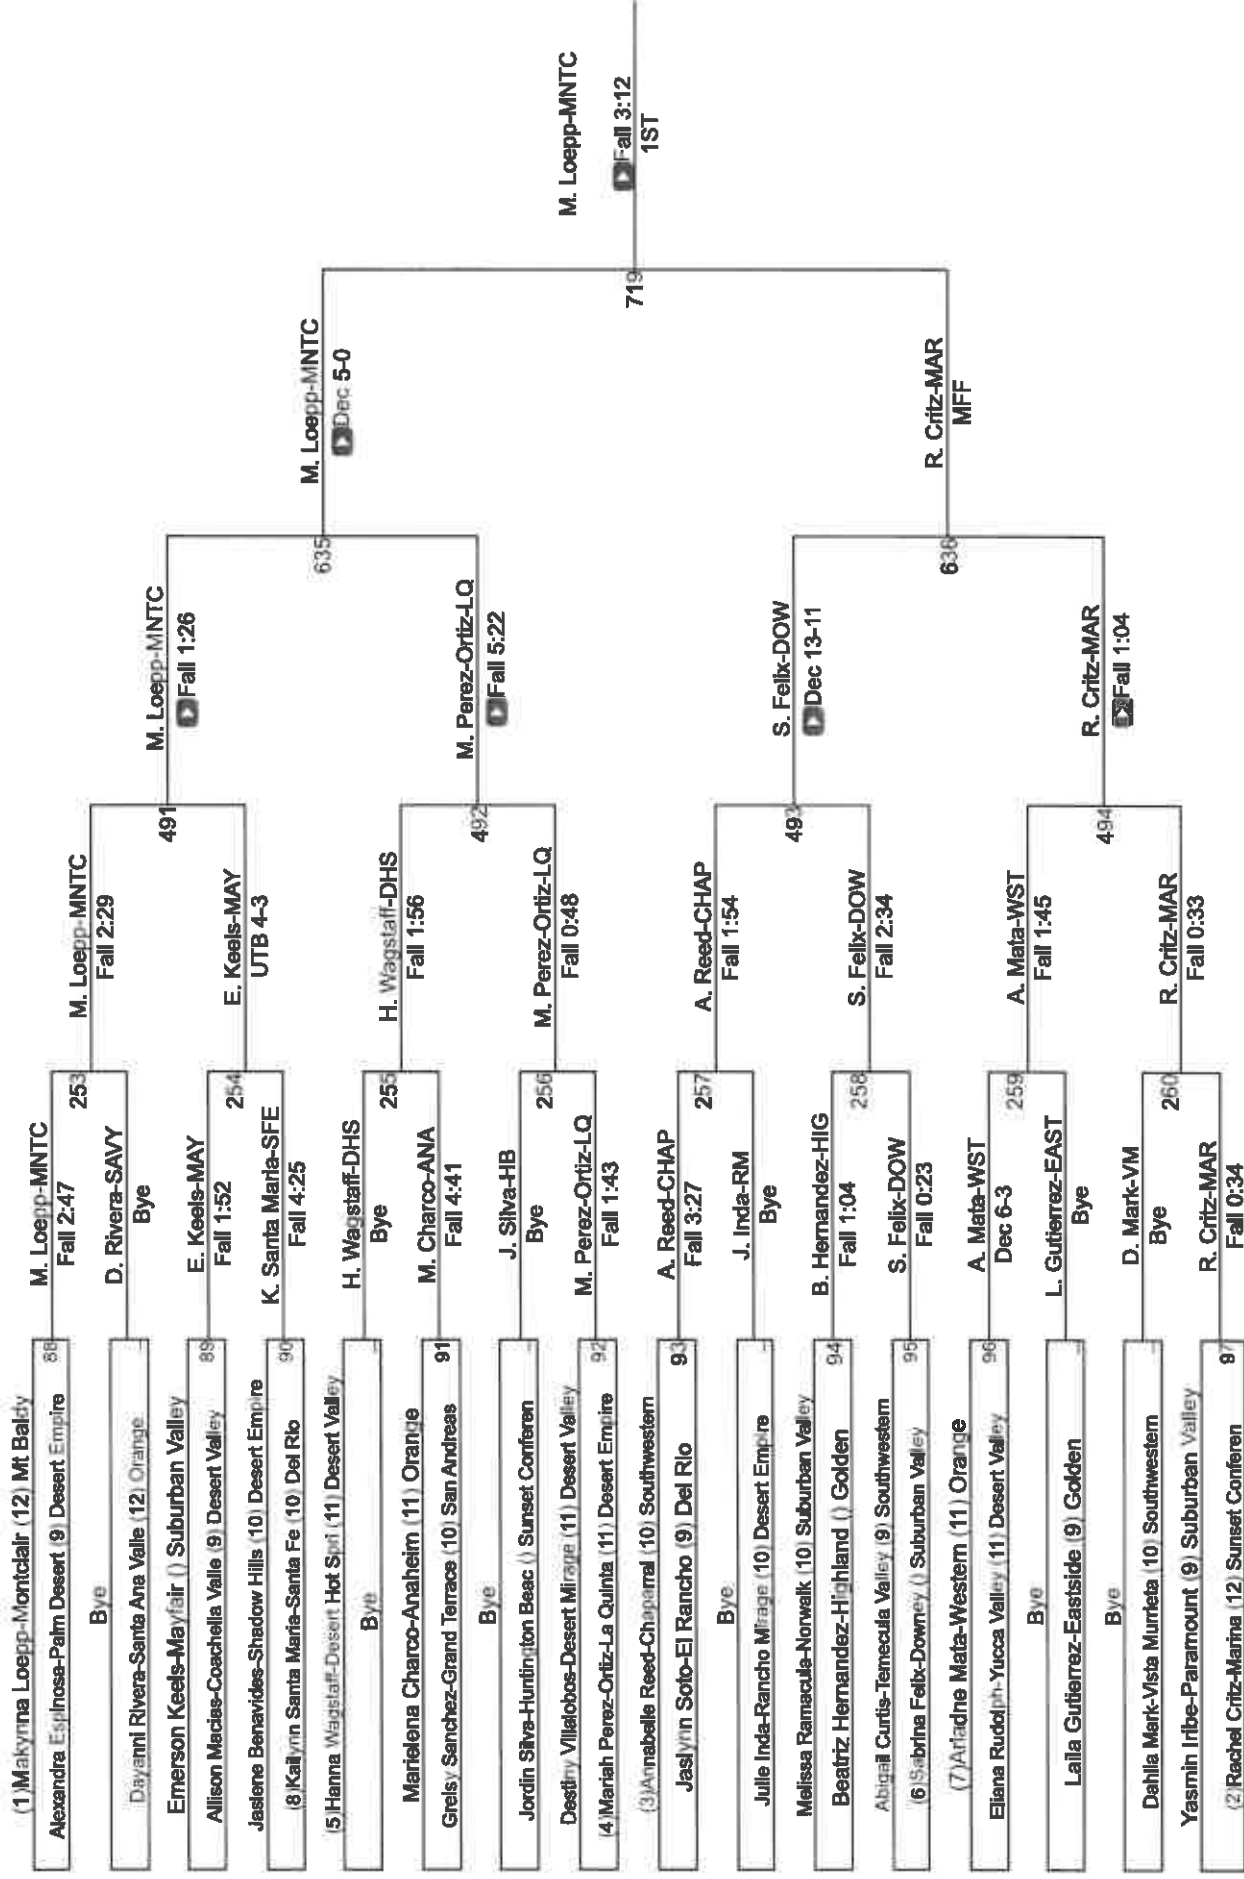

CIF SS Girls Individuals Eastern Div

CIF Qualifier 130