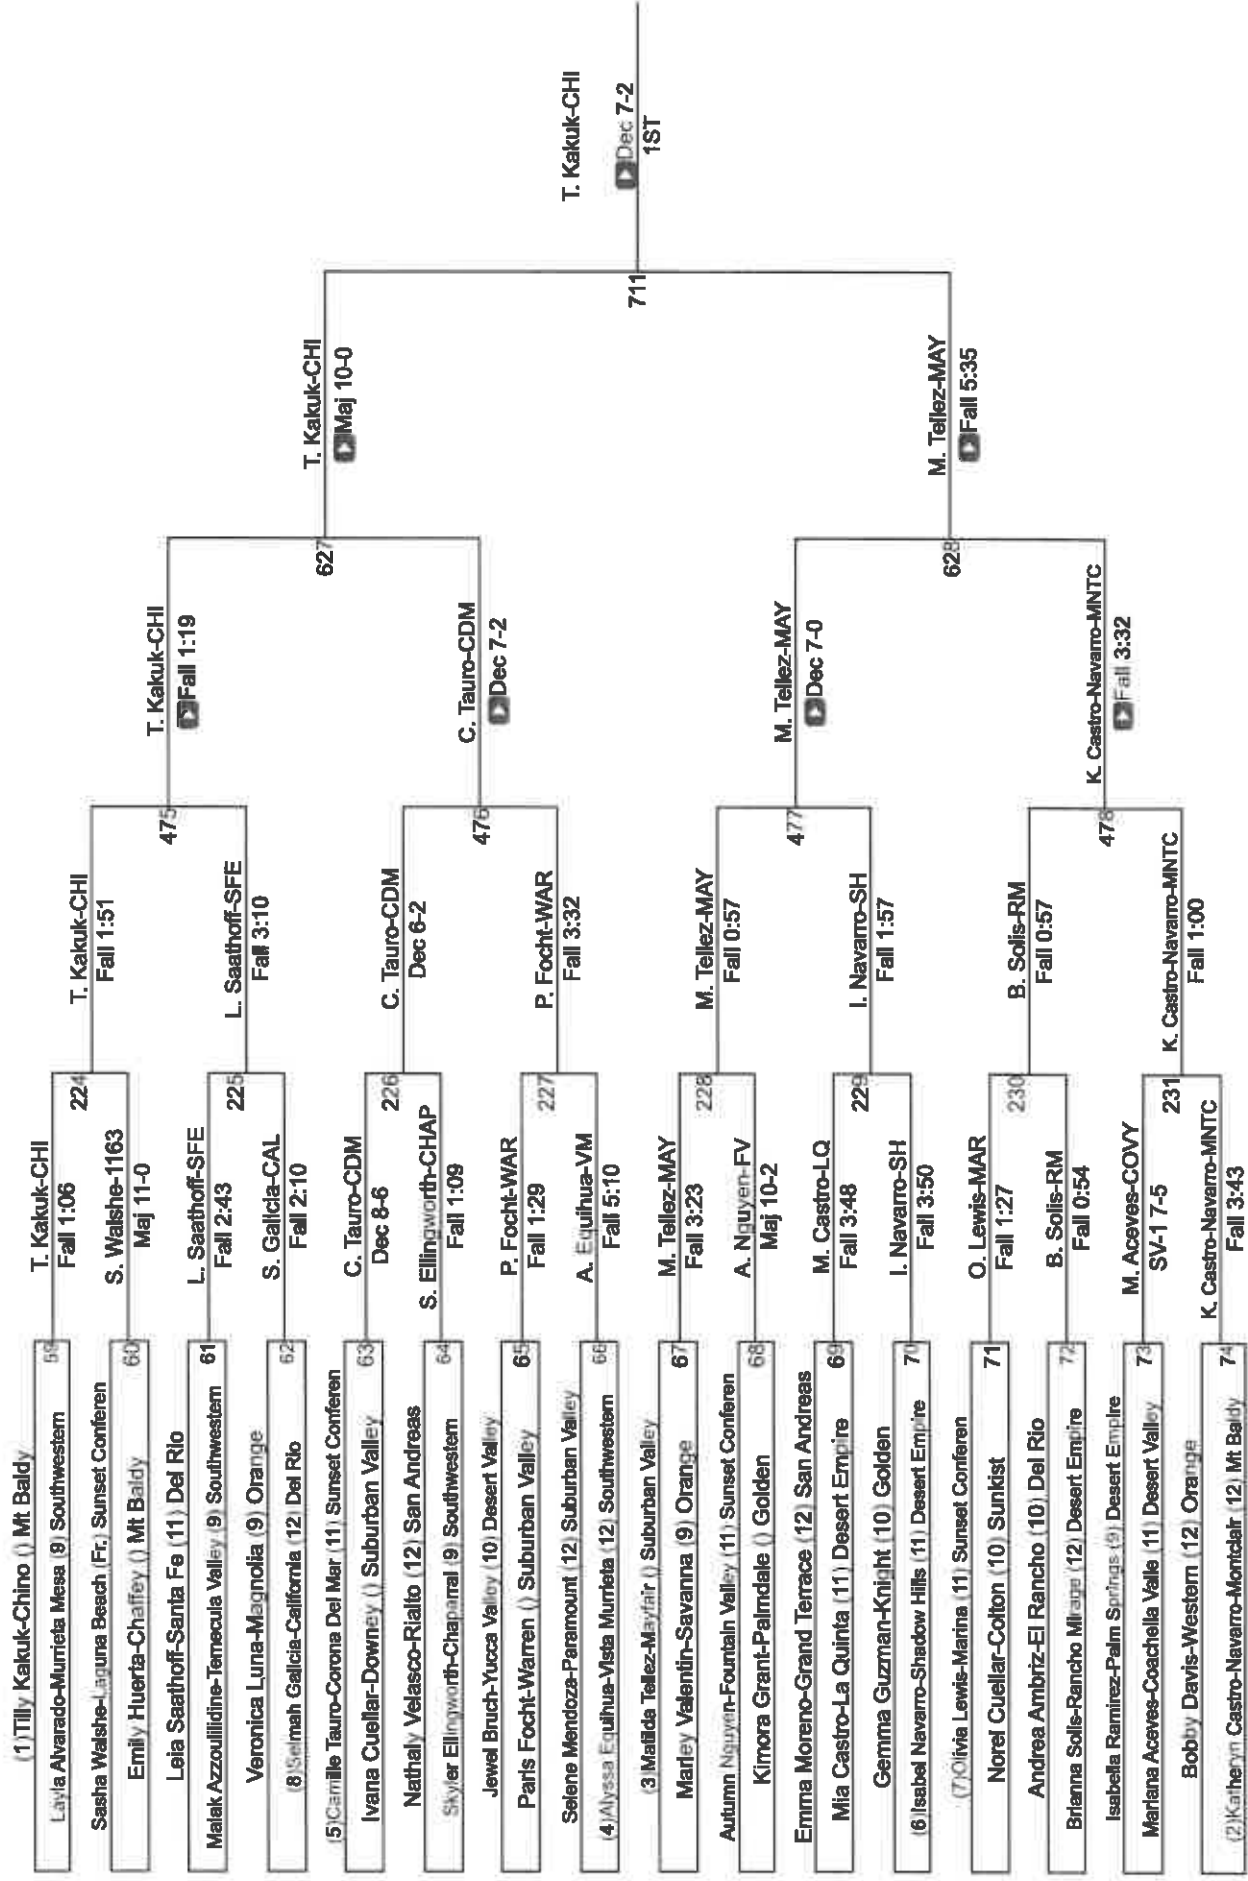

EIF SS Girls Individuals Eastern Div

EIF Qualifier 115

EIF Qualifier 115

EIF SS Girls Individuals Eastern Div

EIF Qualifier 120

CIF SS Girls Individuals Eastern Div

CIF Qualifier 125

CIF Qualifier 125