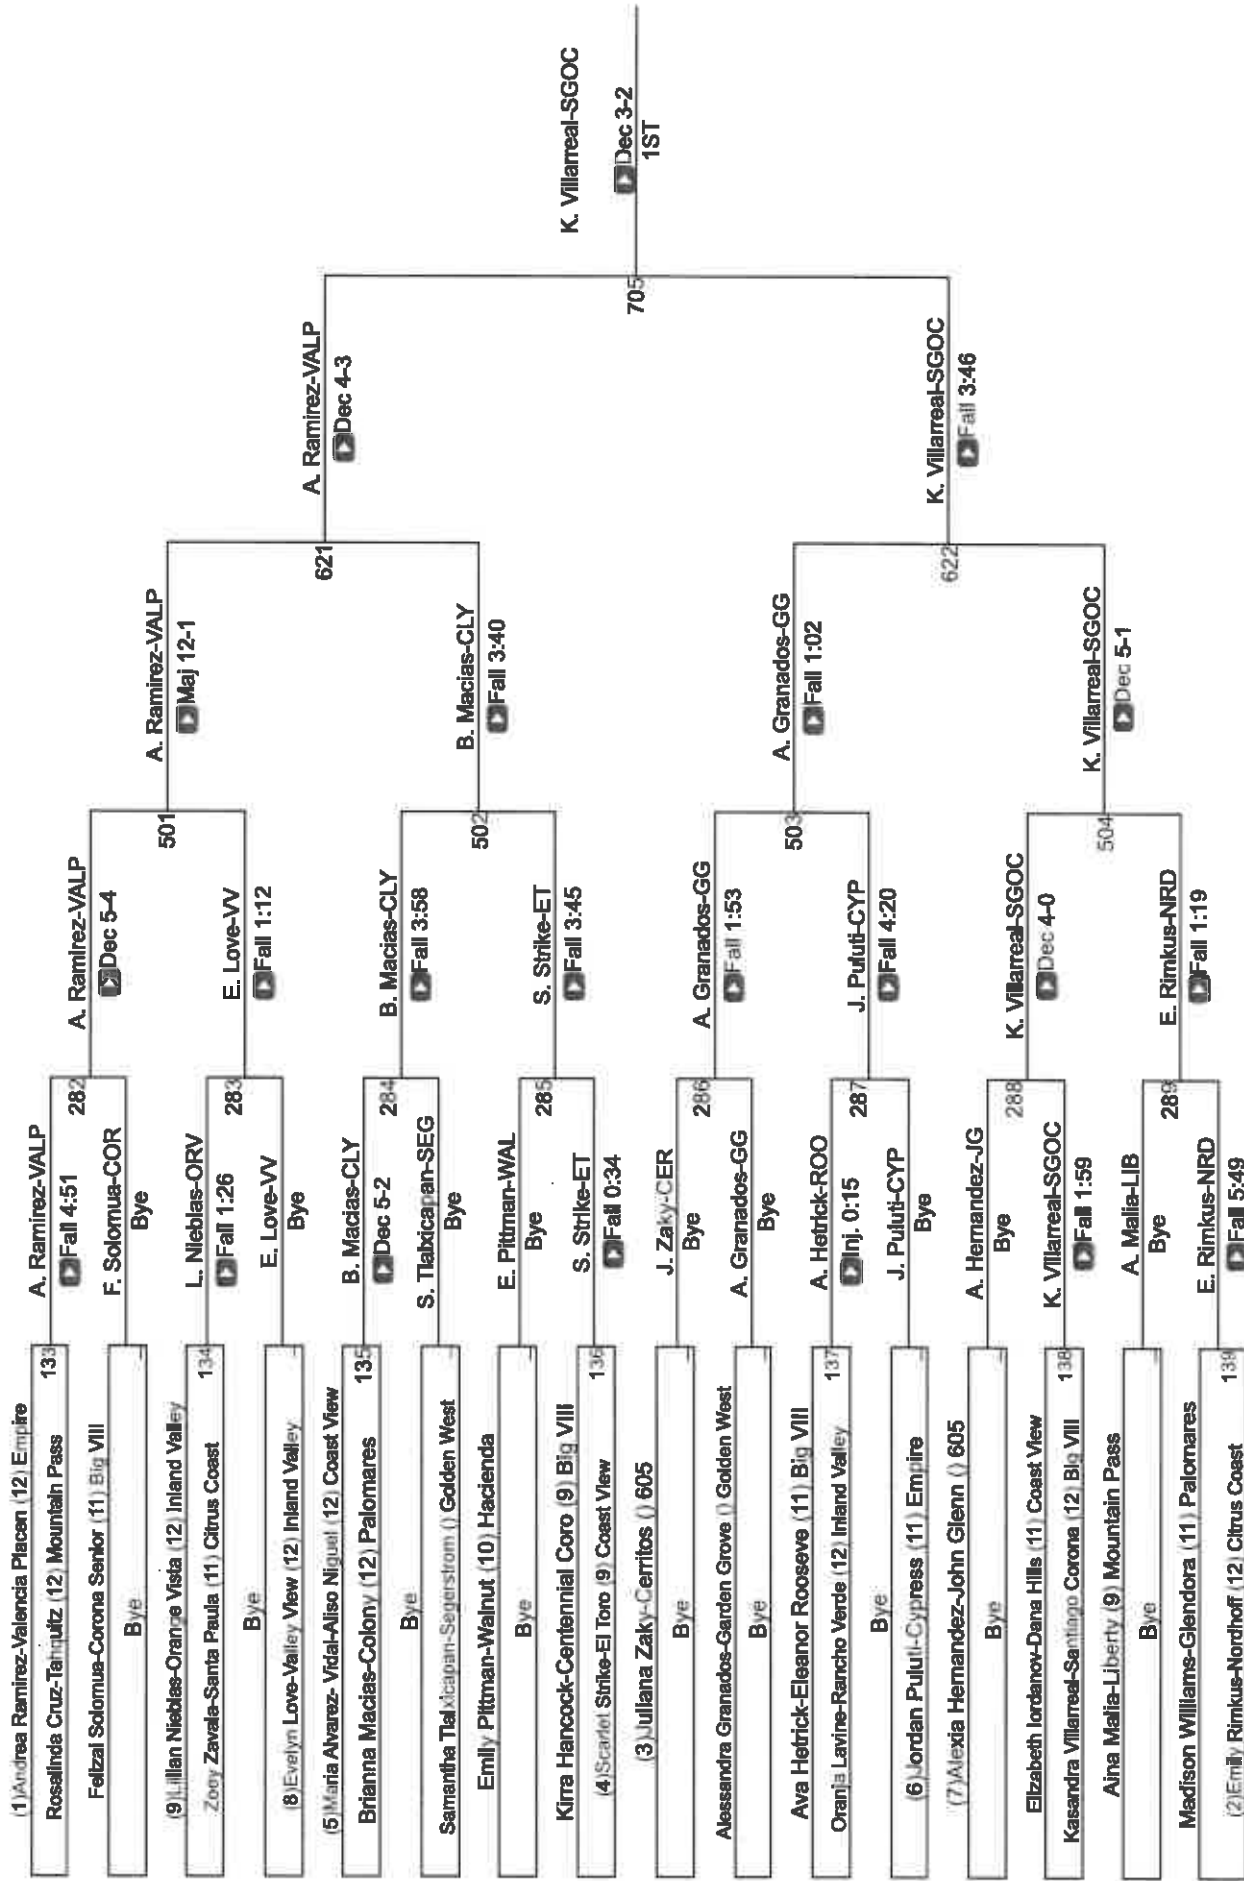

EIF SS Girls Individuals Southern Div

EIF Qualifier 190