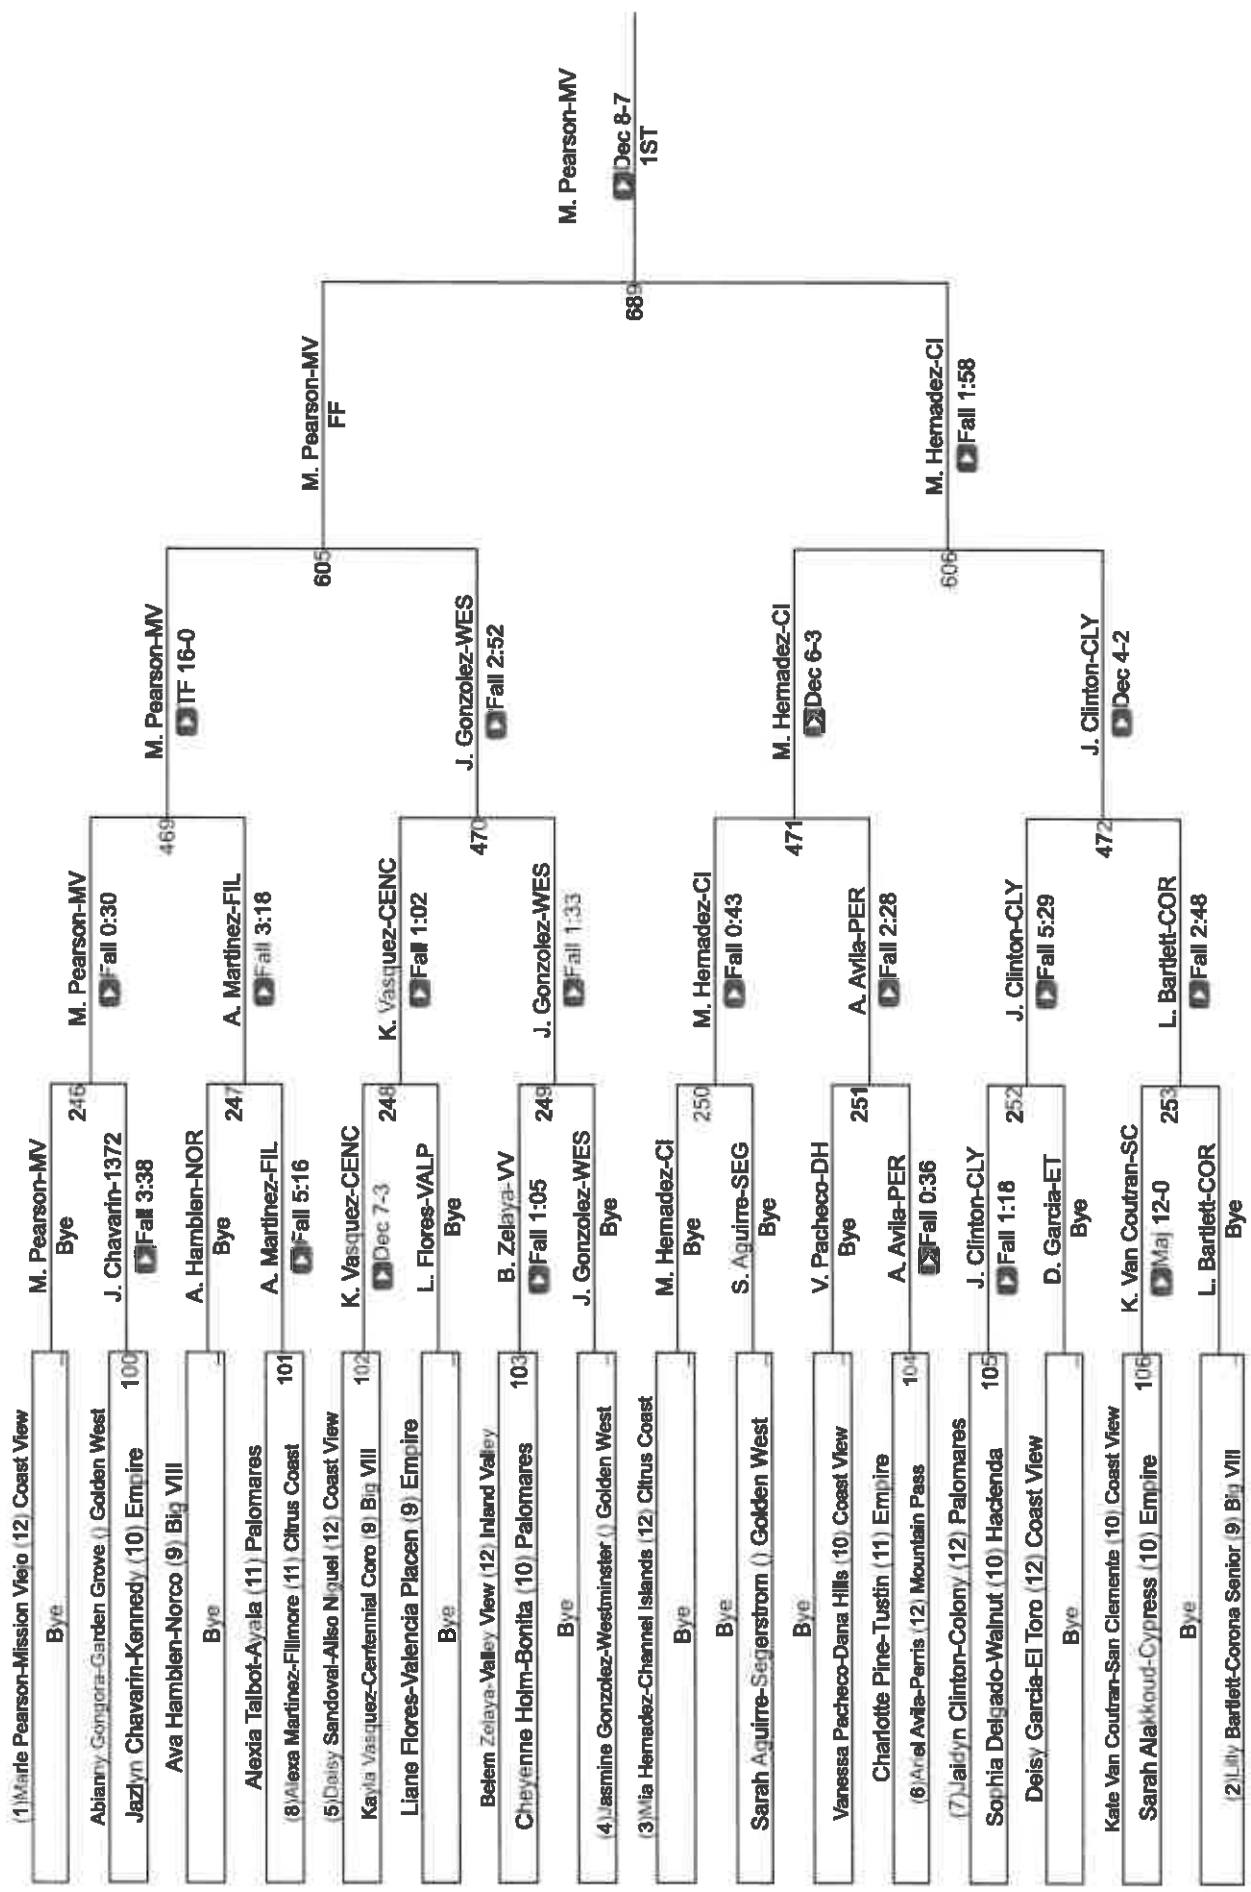

CIF SS Girls Individuals Southern Div

CIF Qualifier 140