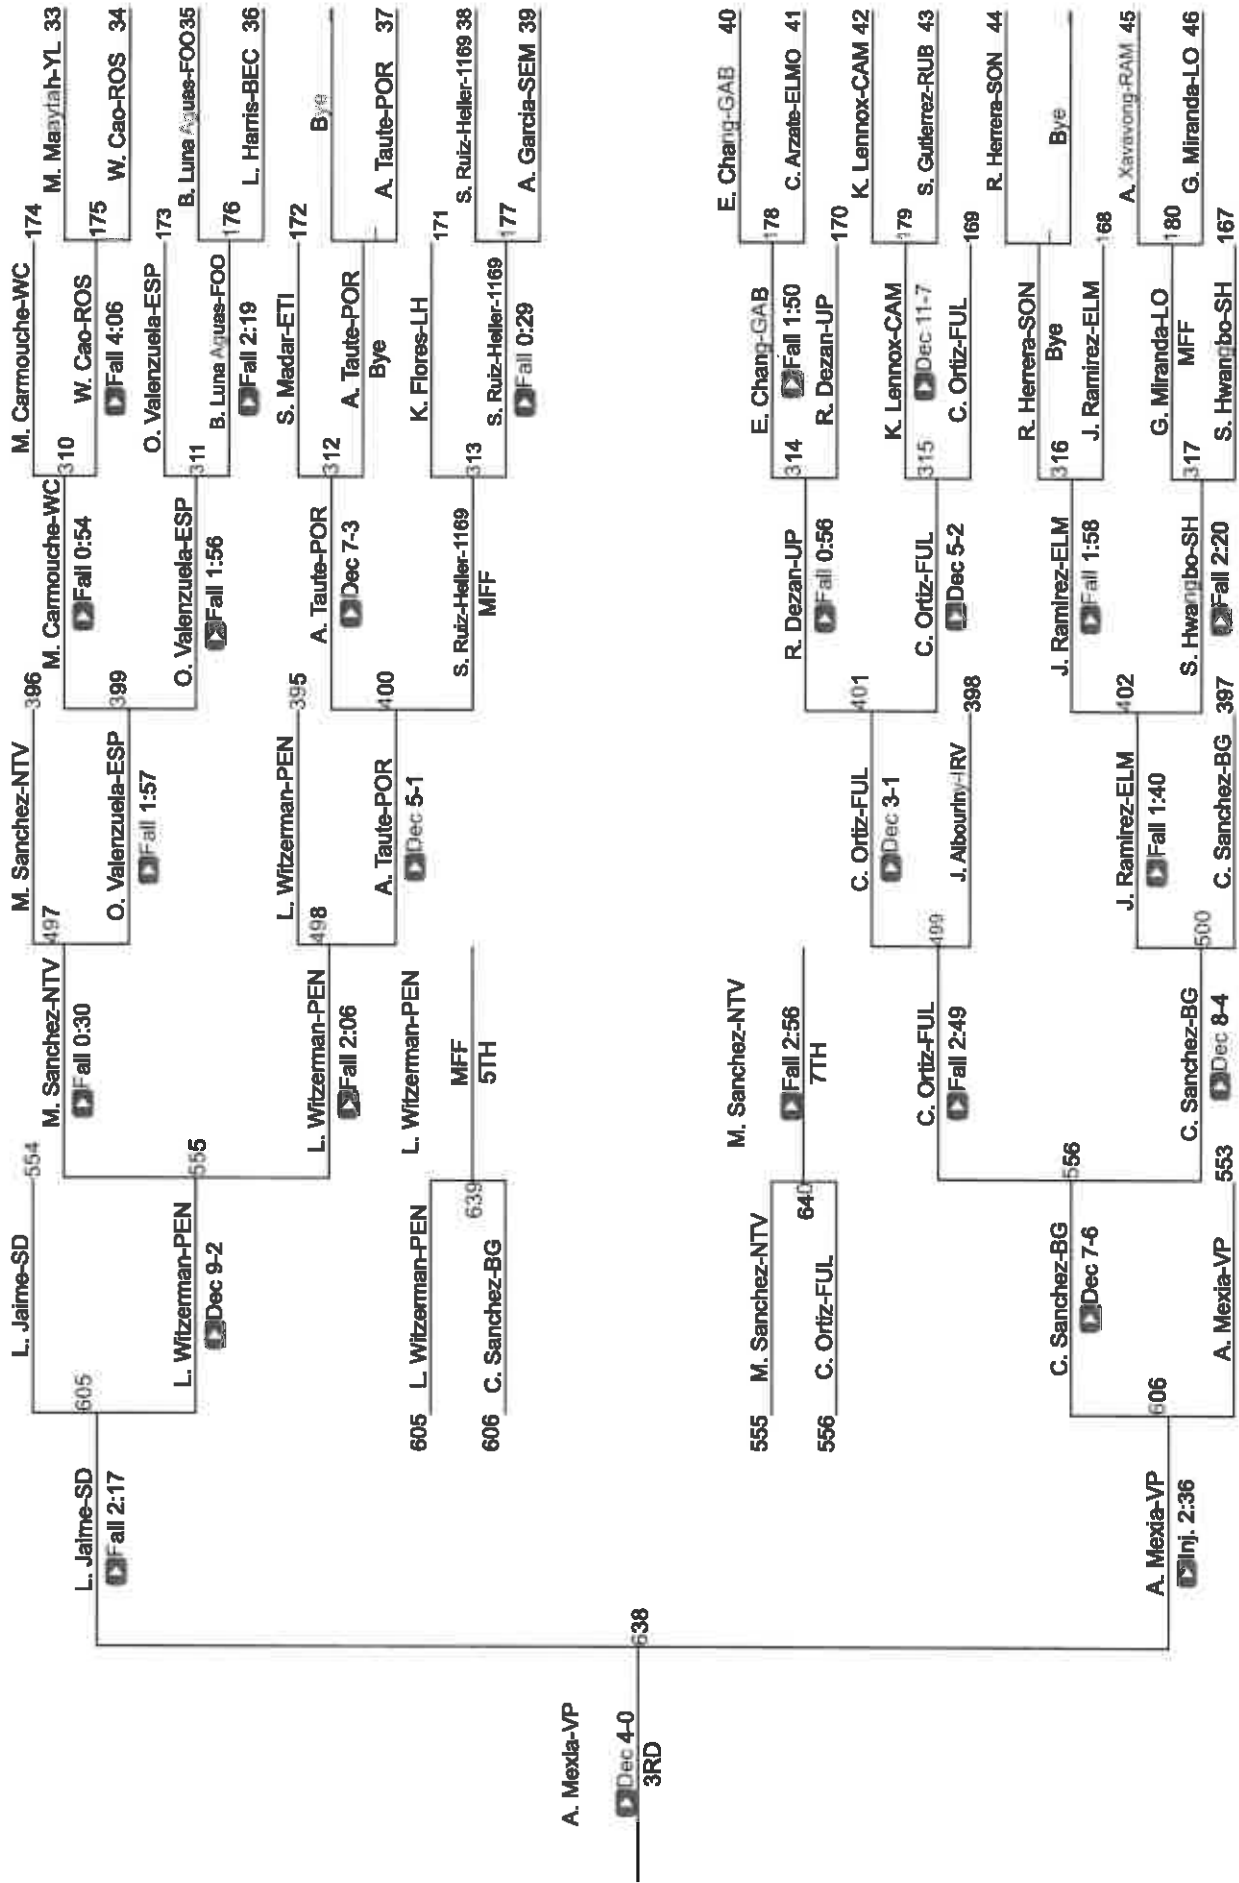

CIF Qualifier 110

A. Mexia-VP

Dec 4-0
3RD