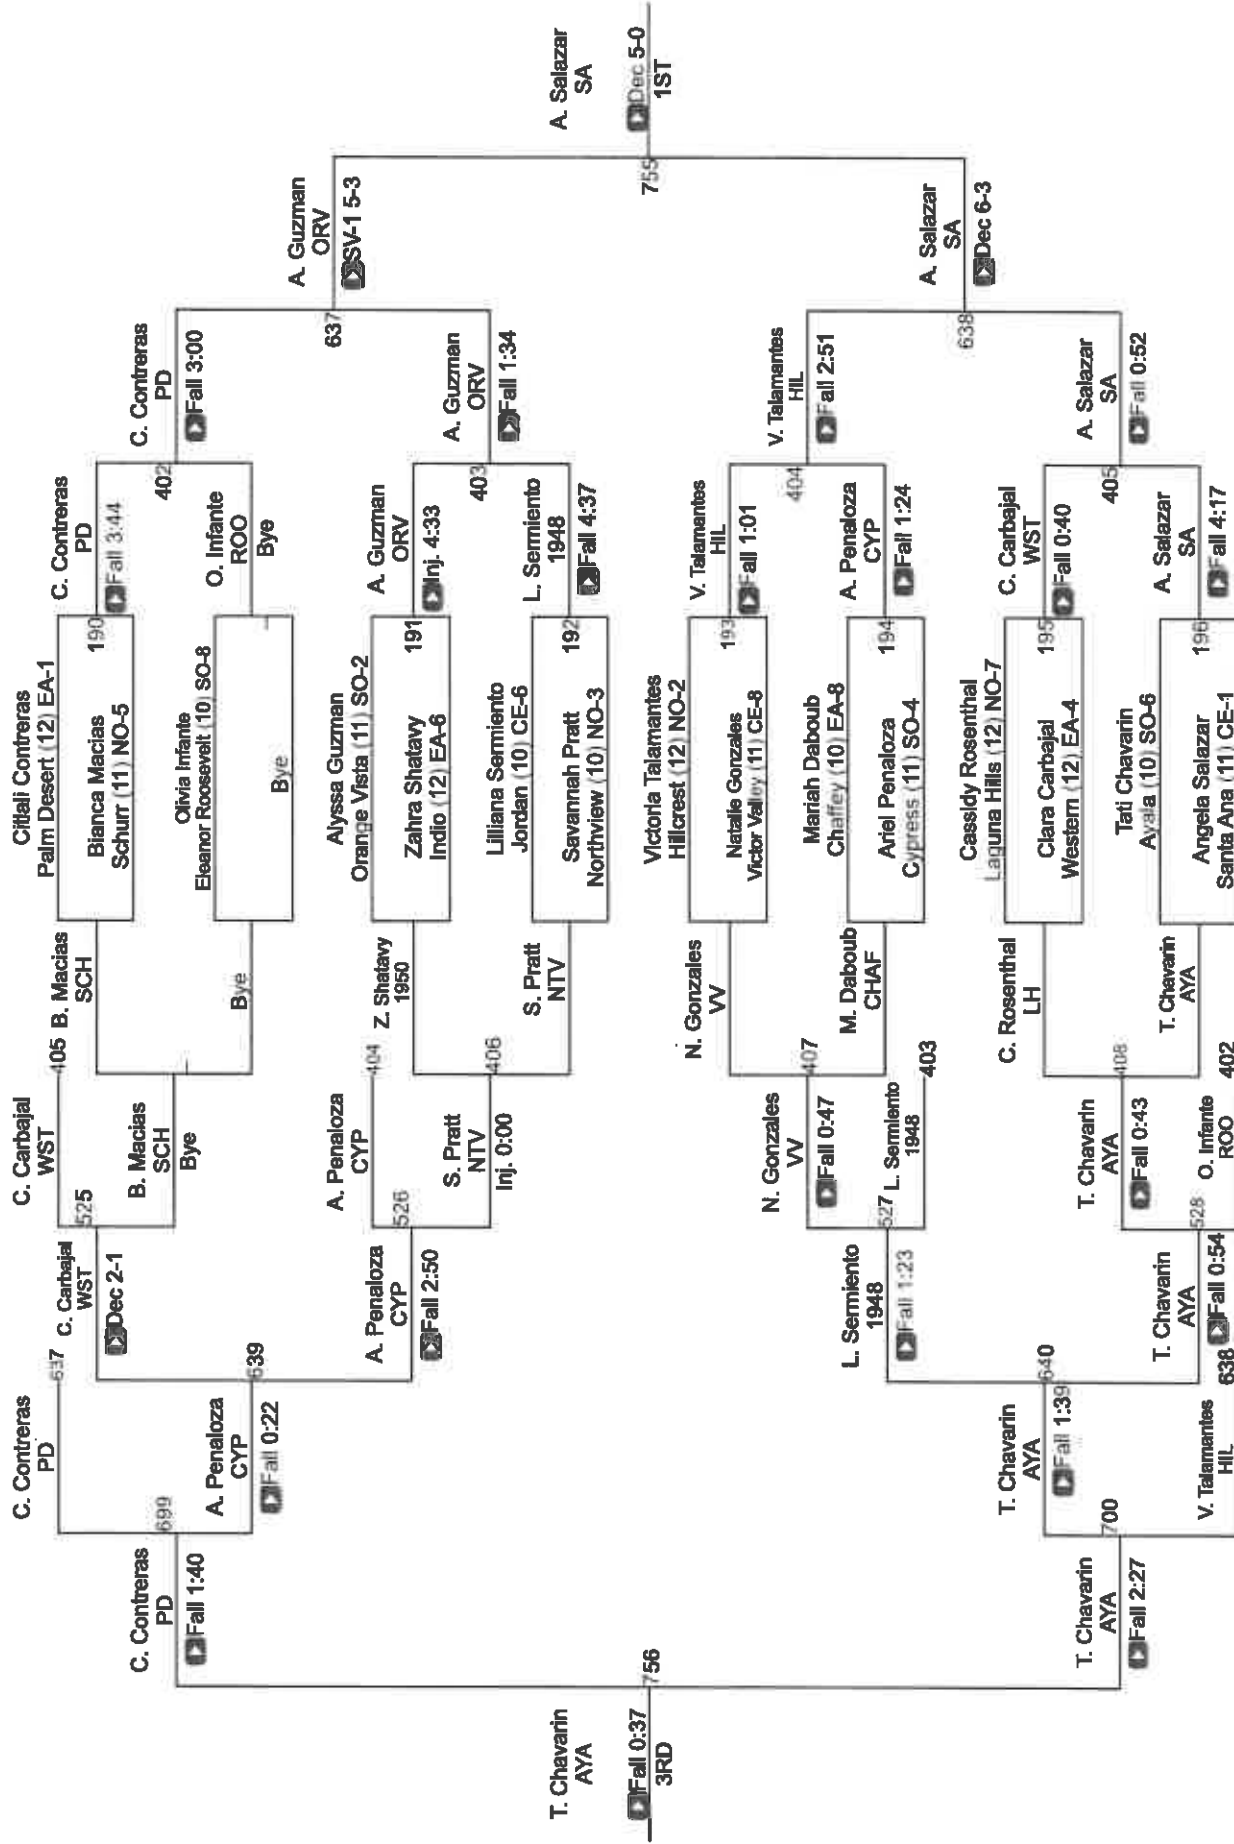

CIF SS Girls Ford Masters Wrestling Meet

Gold 135

EIF SS Girls Ford Masters Wrestling Meet

Gold 140

CIF SS Girls Ford Masters Wrestling Meet

Gold 155

CIF SS Girls Ford Masters Wrestling Meet

Gold 170