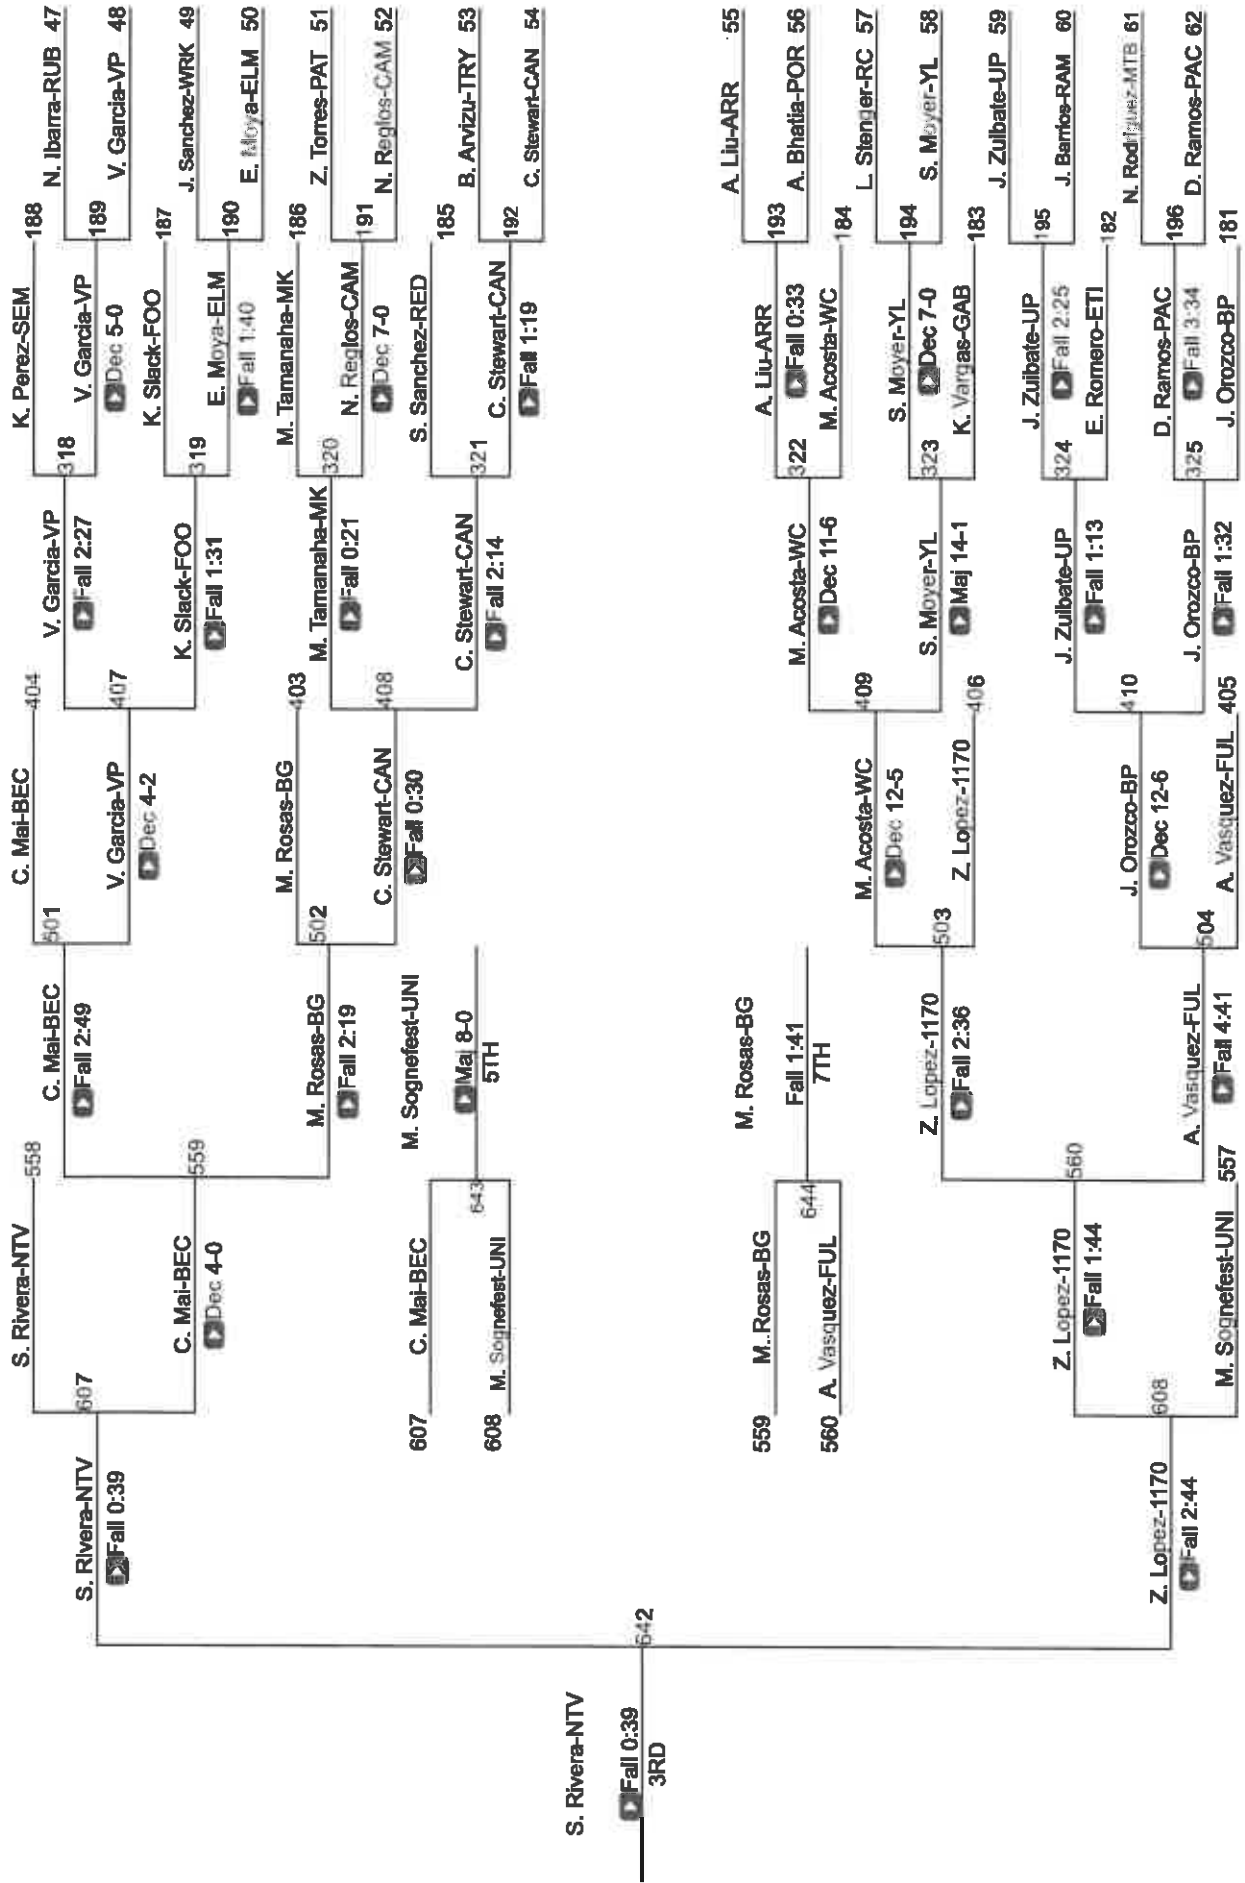

CIF SS Girls Individuals Northern Div

CIF Qualifier 120

CIF SS Girls Individuals Northern Div

CIF Qualifier 125

CIF SS Girls Individuals Northern Div

CIF Qualifier 130

CIF Qualifier 130

CIF SS Girls Individuals Northern Div