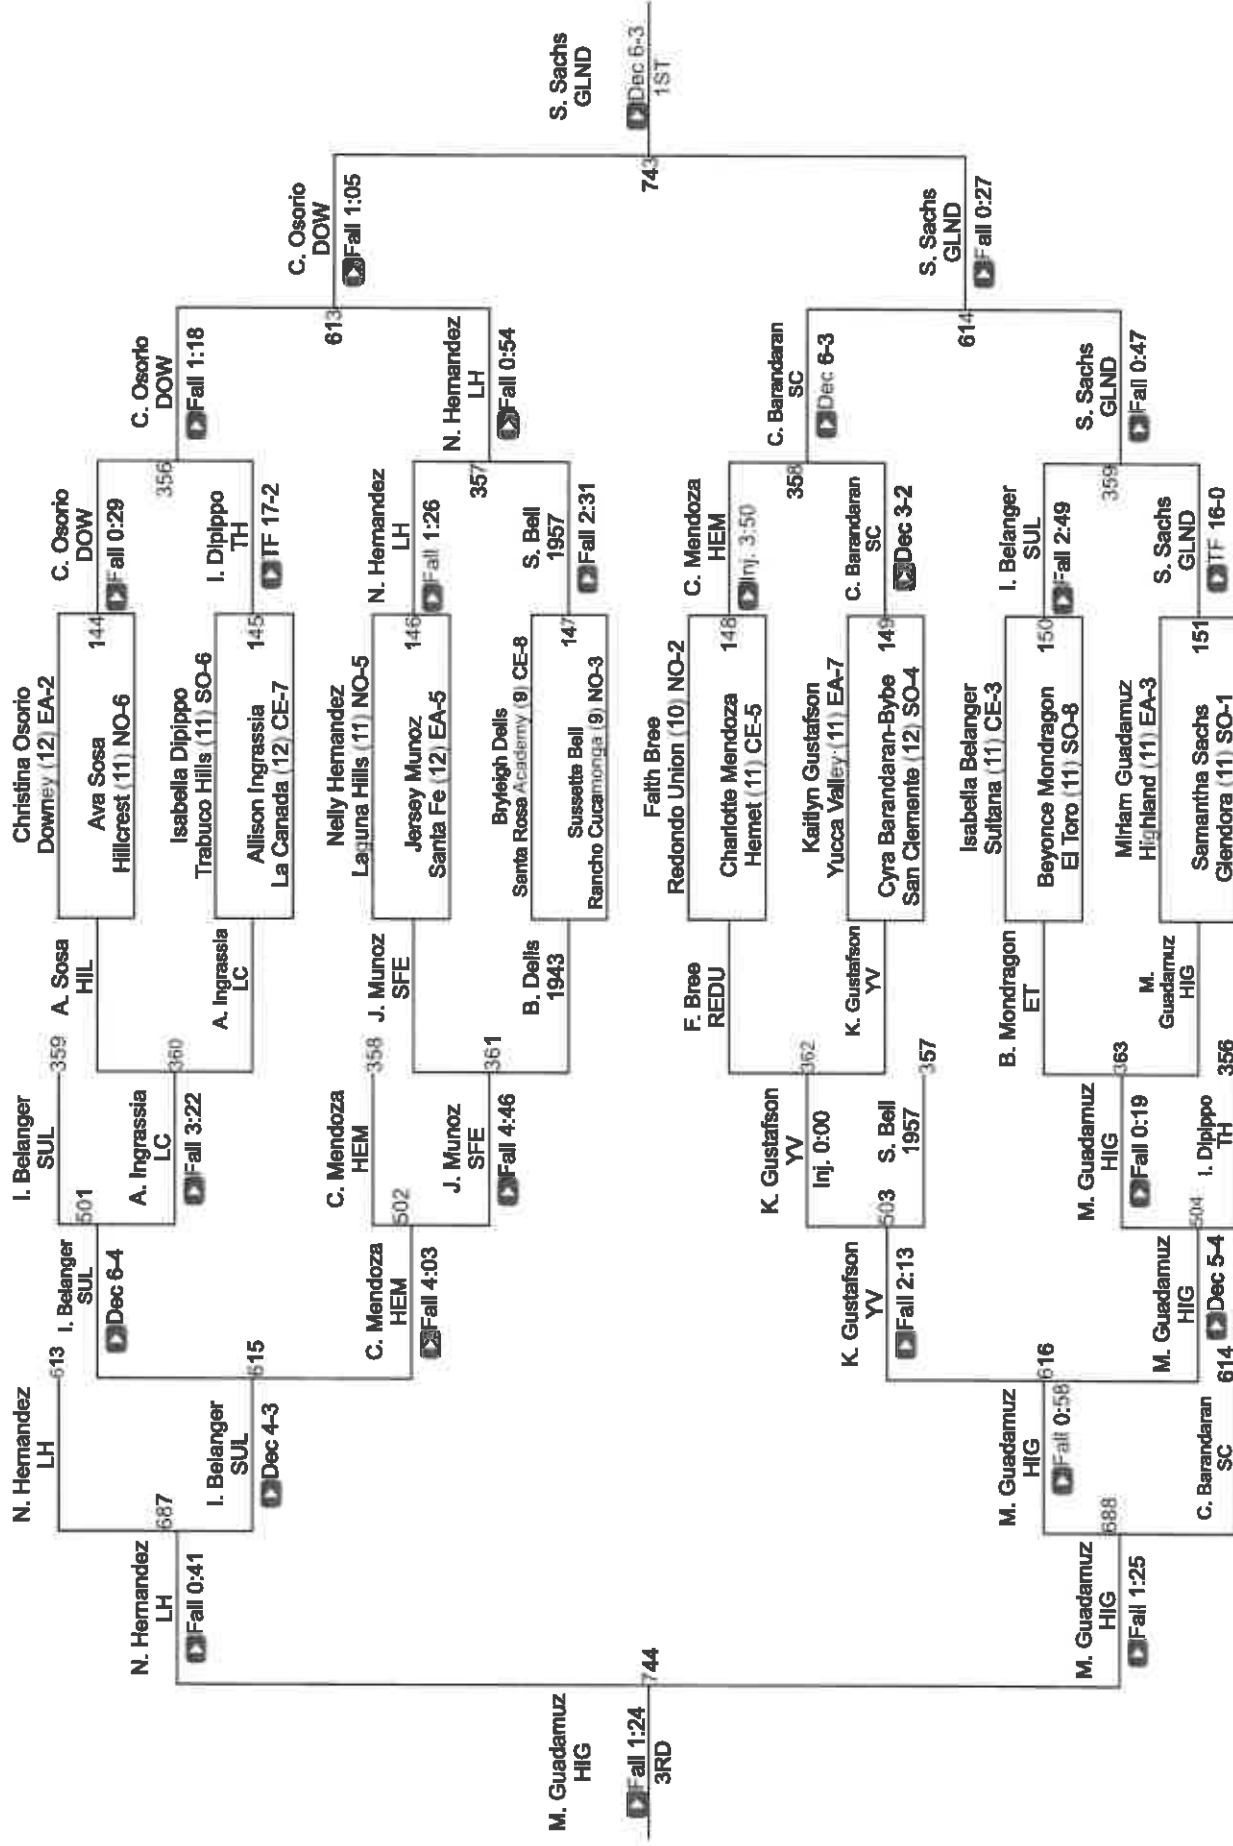

CIF SS Girls Ford Masters Wrestling Meet

Gold 115

CIF SS Girls Ford Masters Wrestling Meet

Gold 120

CIF SS Girls Ford Masters Wrestling Meet

Gold 125

CIF SS Girls Ford Masters Wrestling Meet

Gold 130