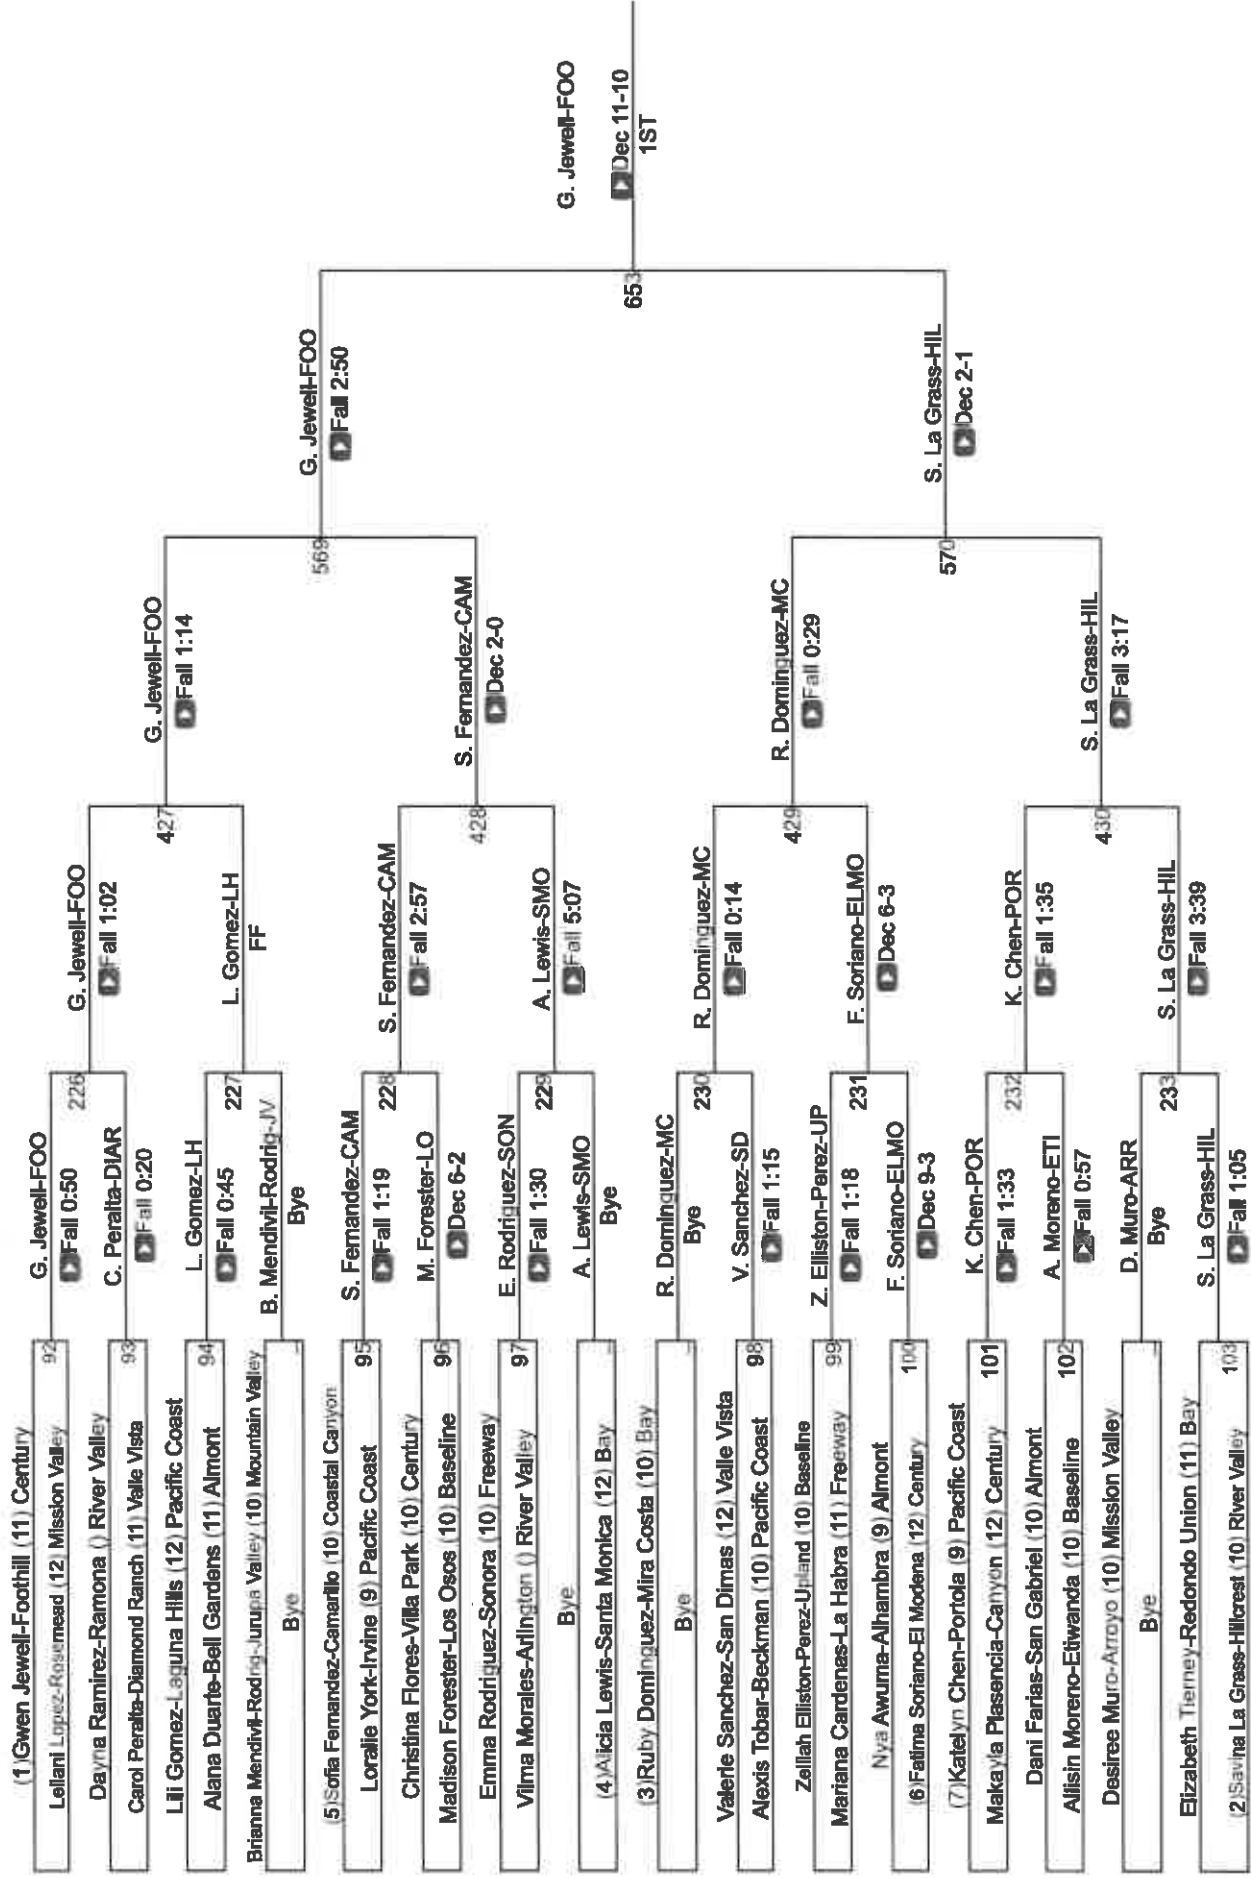

CIF SS Girls Individuals Northern Div

CIF Qualifier 120

CIF SS Girls Individuals Northern Div

CIF Qualifier 125

CIF SS Girls Individuals Northern Div

CIF Qualifier 130

CIF Qualifier 130

CIF SS Girls Individuals Northern Div