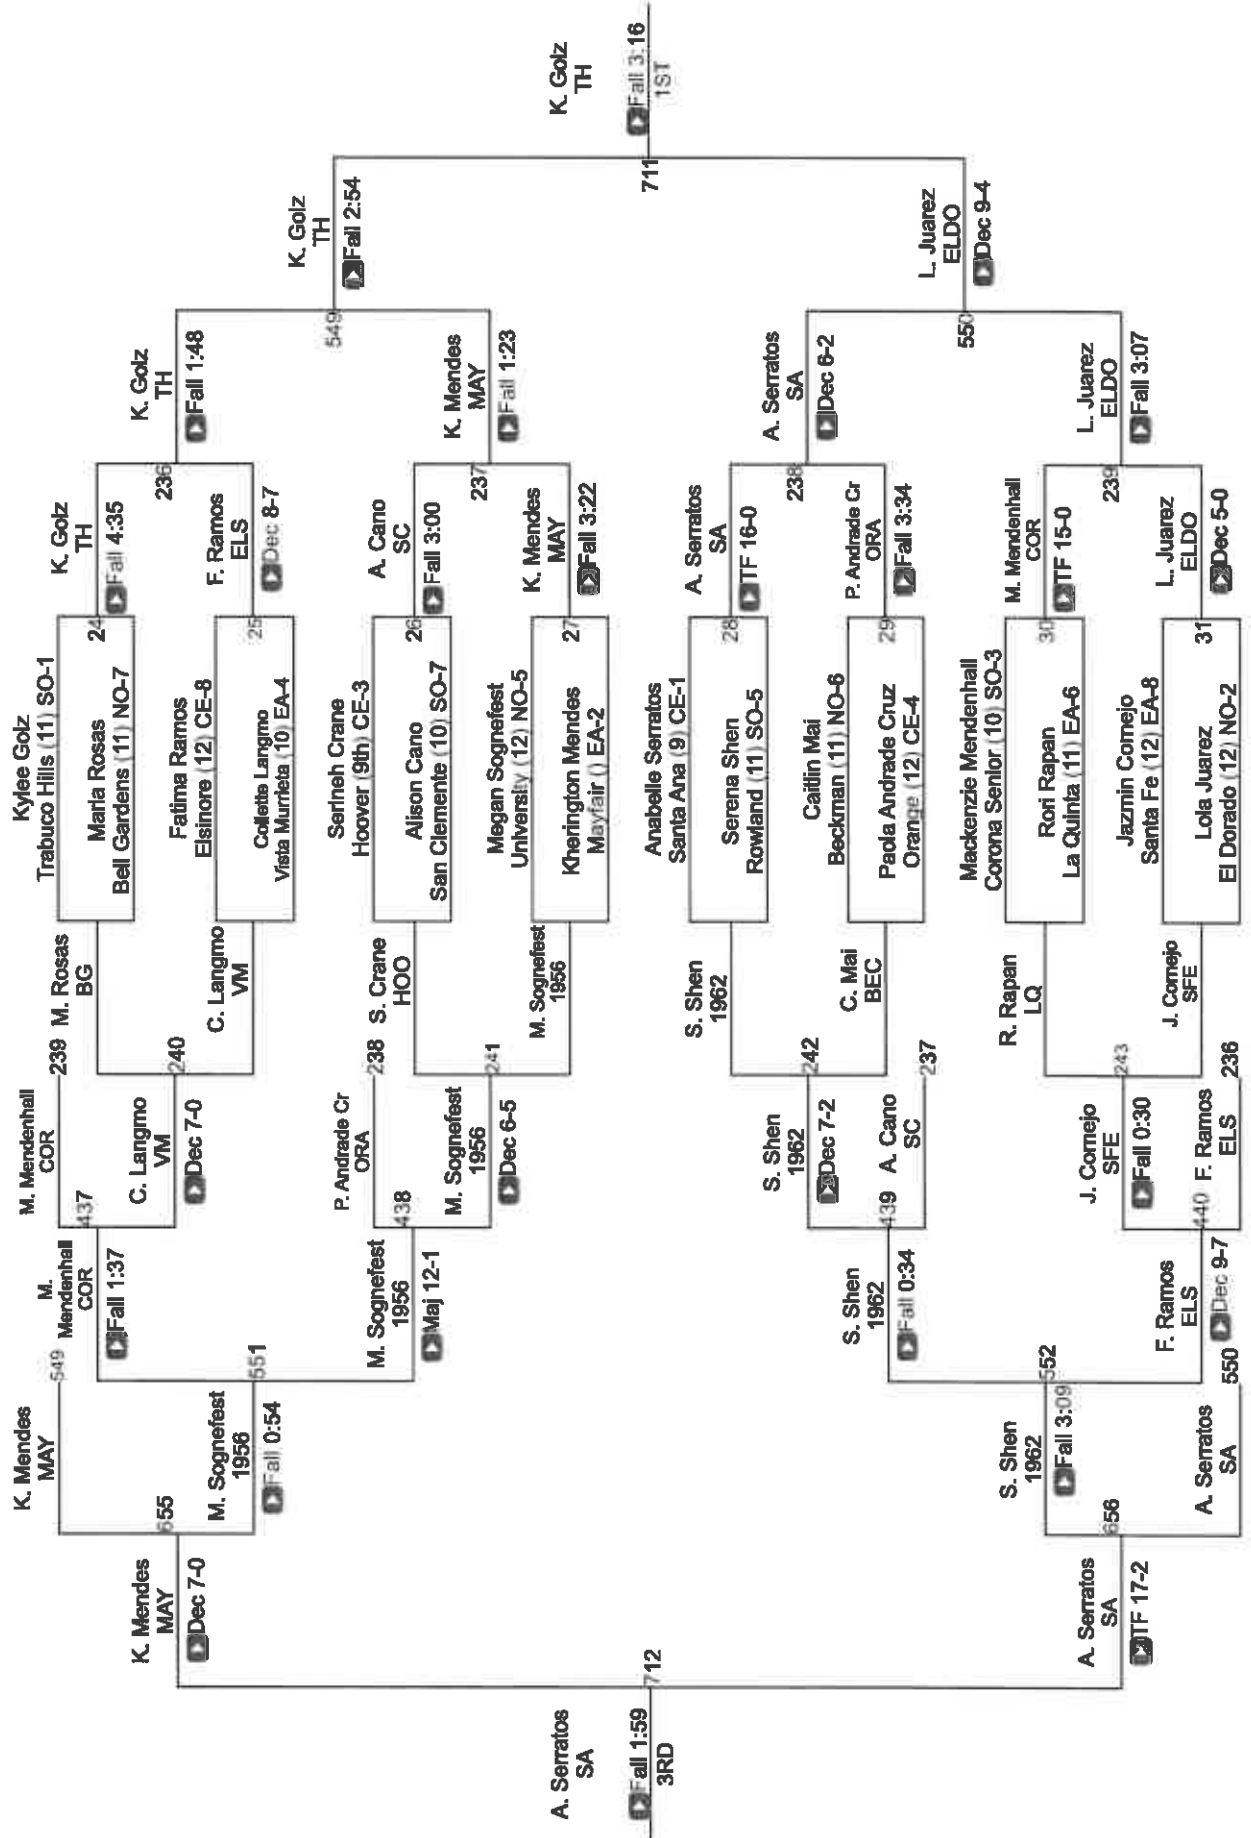

CIF SS Girls Ford Masters Wrestling Meet

Blue 105

CIF SS Girls Ford Masters Wrestling Meet

Blue 110

EIFSS Girls Ford Masters Wrestling Meet

Blue 115

CIF SS Girls Ford Masters Wrestling Meet

Blue 125