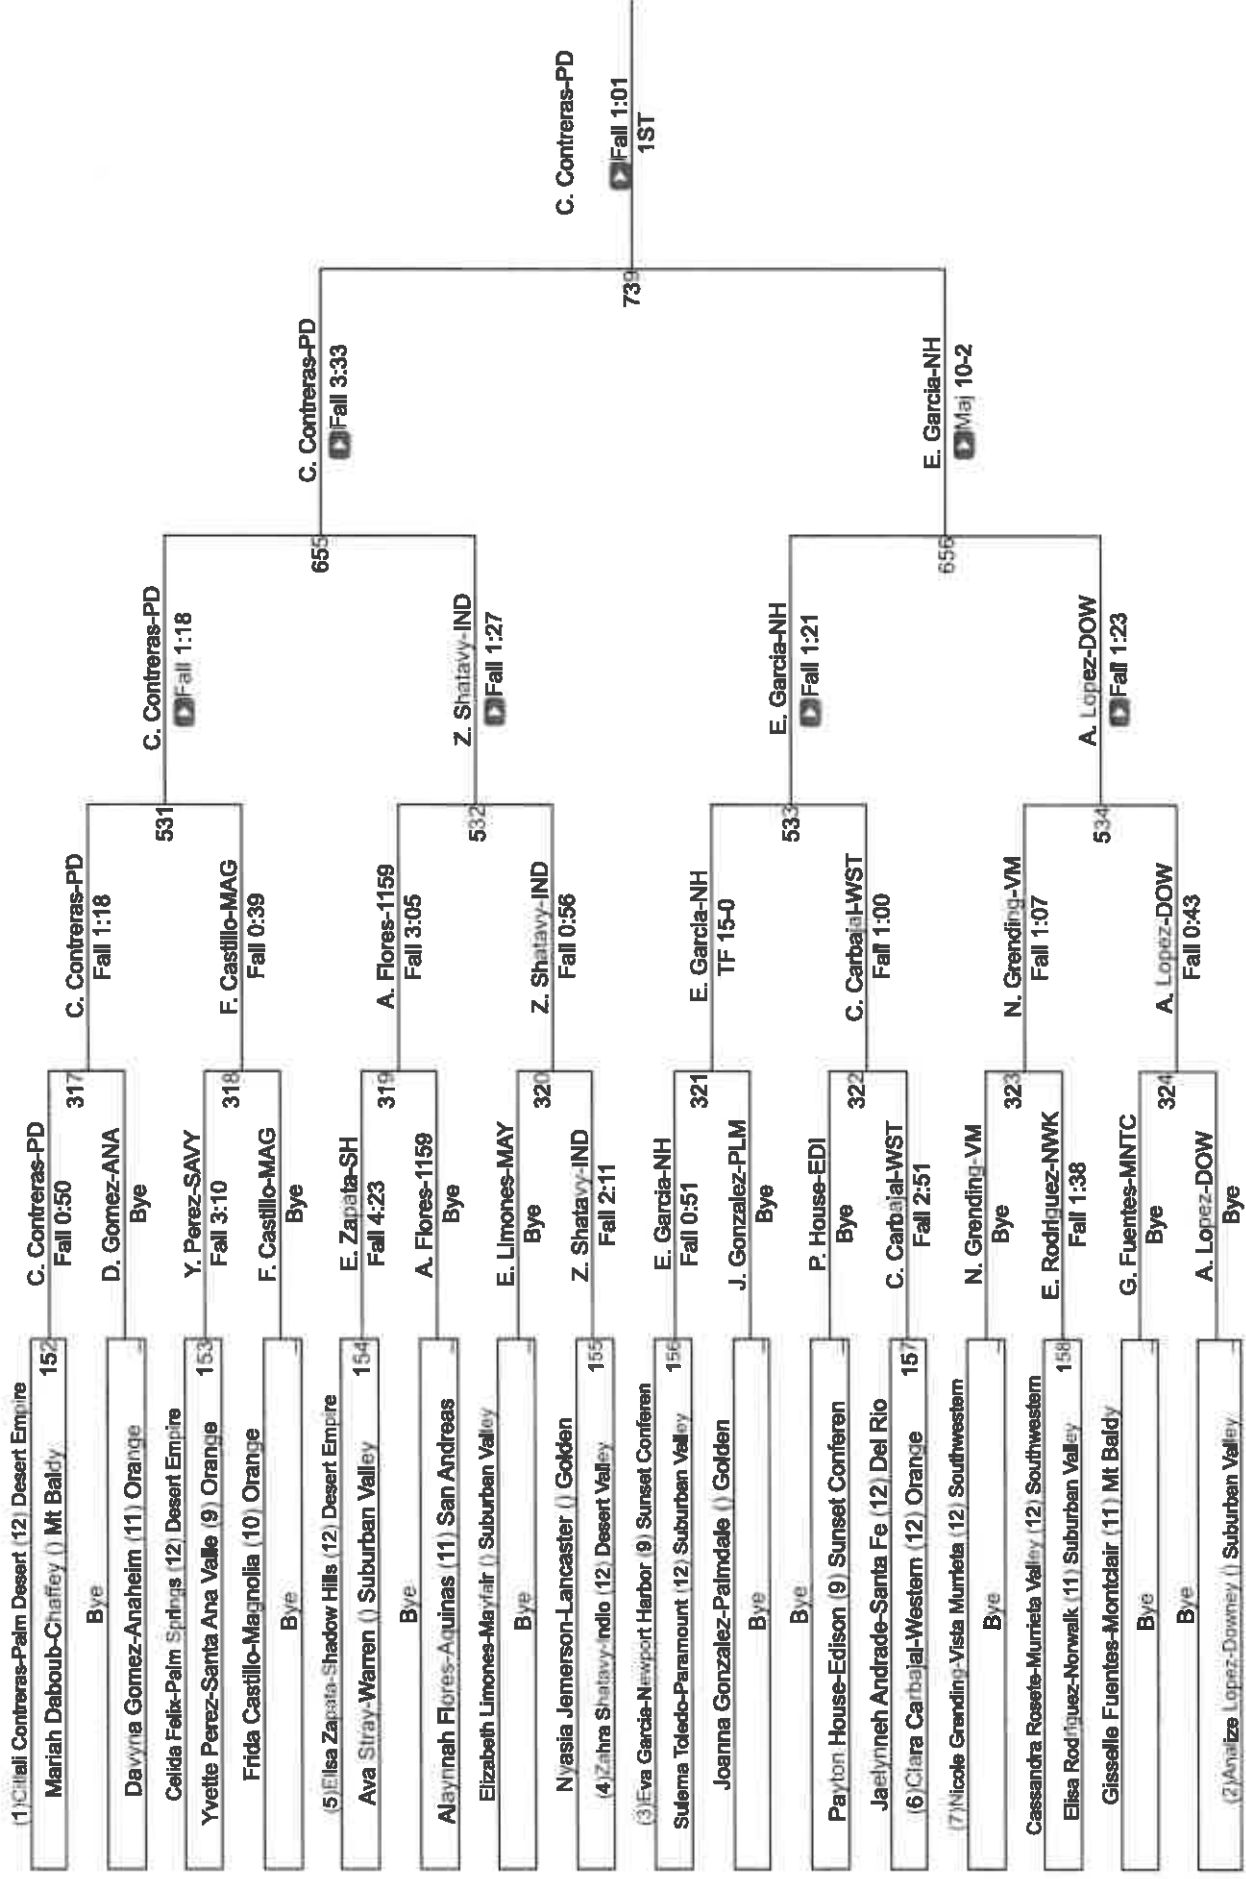

EIF Qualifier 170

GIF Qualifier 170

CIF SS Girls Individuals Eastern Div

CIF Qualifier 190

EIF Qualifier 190

EIF SS Girls Individuals Eastern Div

EIF Qualifier 235

CHF Qualifier 235