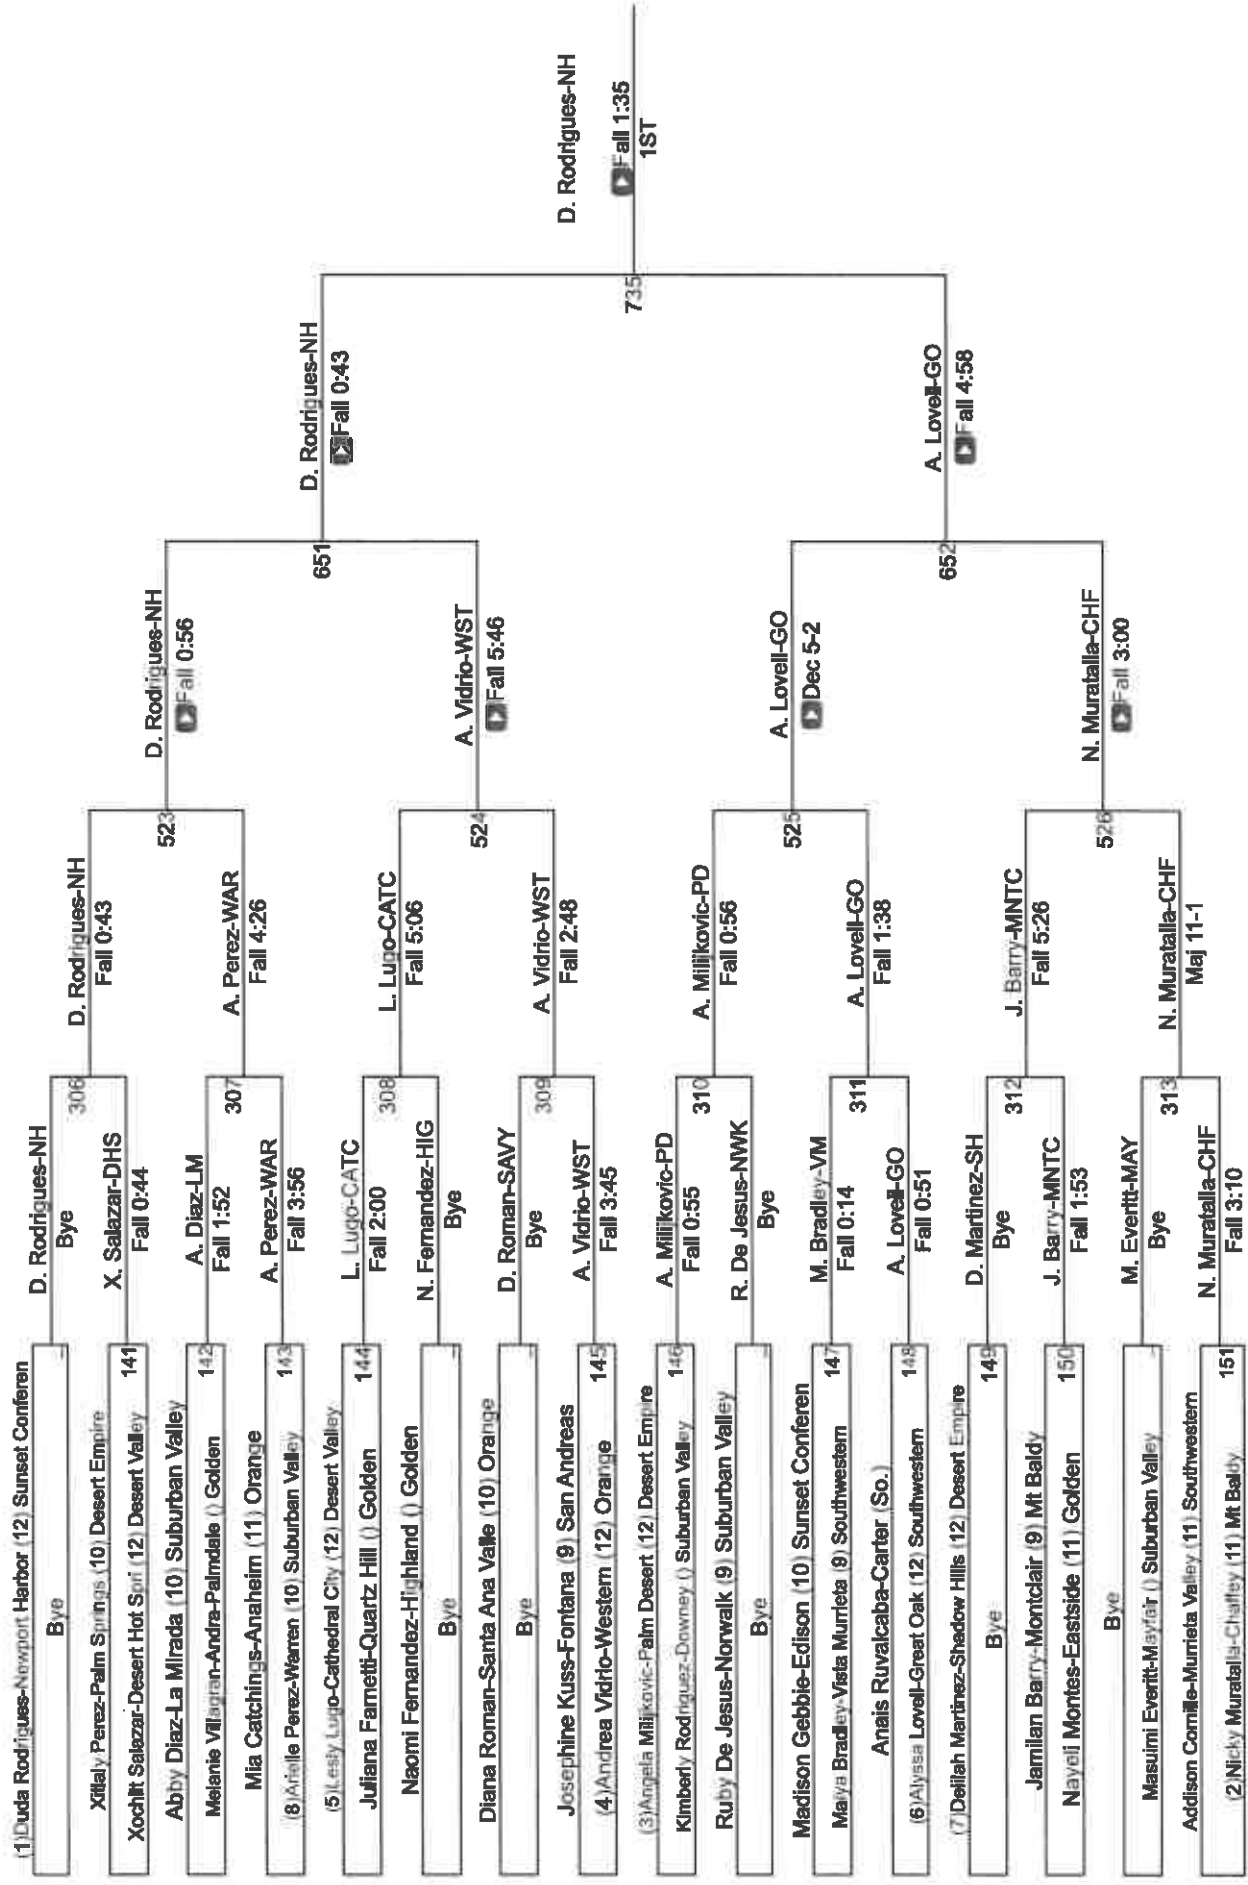

CIF SS Girls Individuals Eastern Div

CIF Qualifier 155