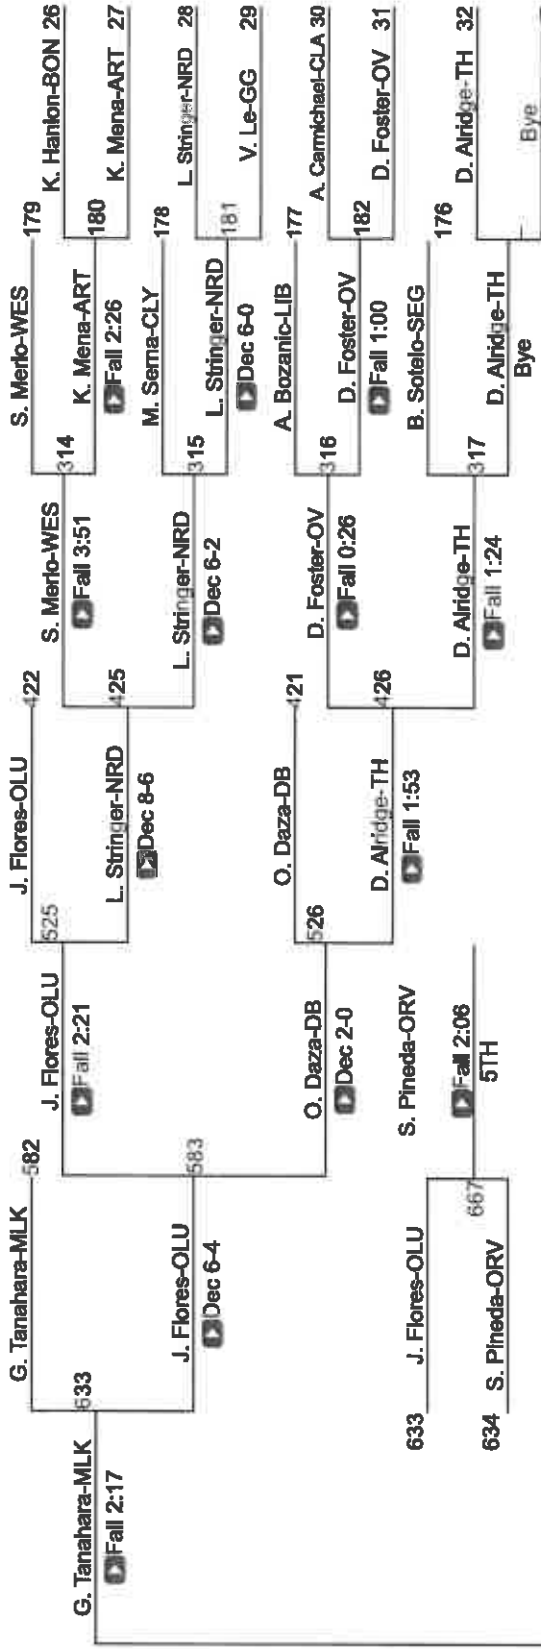

EIF Qualifier 110

B. Martinez-AYA

Dec 7-4 3RD 566