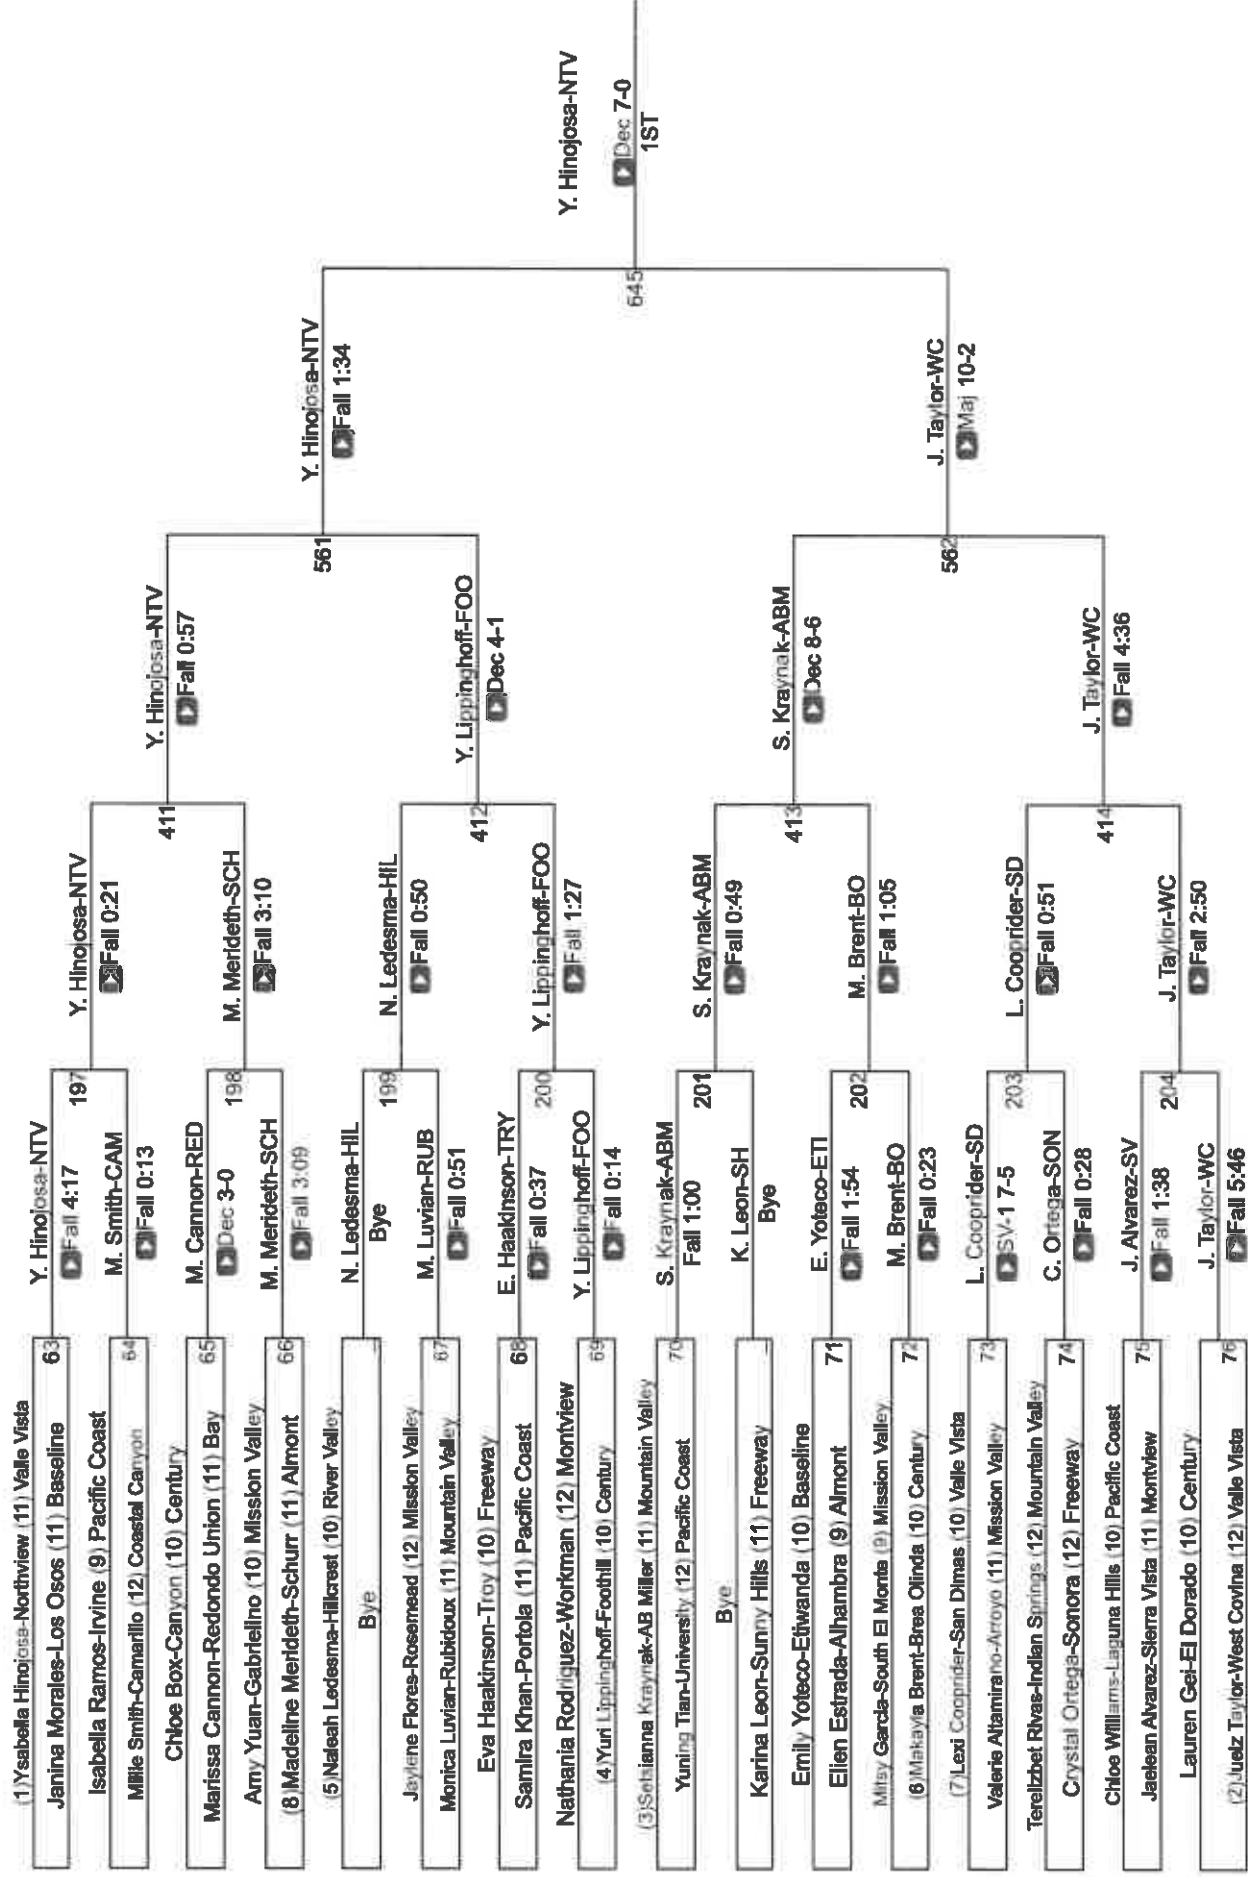

CIF SS Girls Individuals Northern Div

CIF Qualifier 120

CIF SS Girls Individuals Northern Div

CIF Qualifier 125

CIF SS Girls Individuals Northern Div

CIF Qualifier 130

CIF Qualifier 130

CIF SS Girls Individuals Northern Div