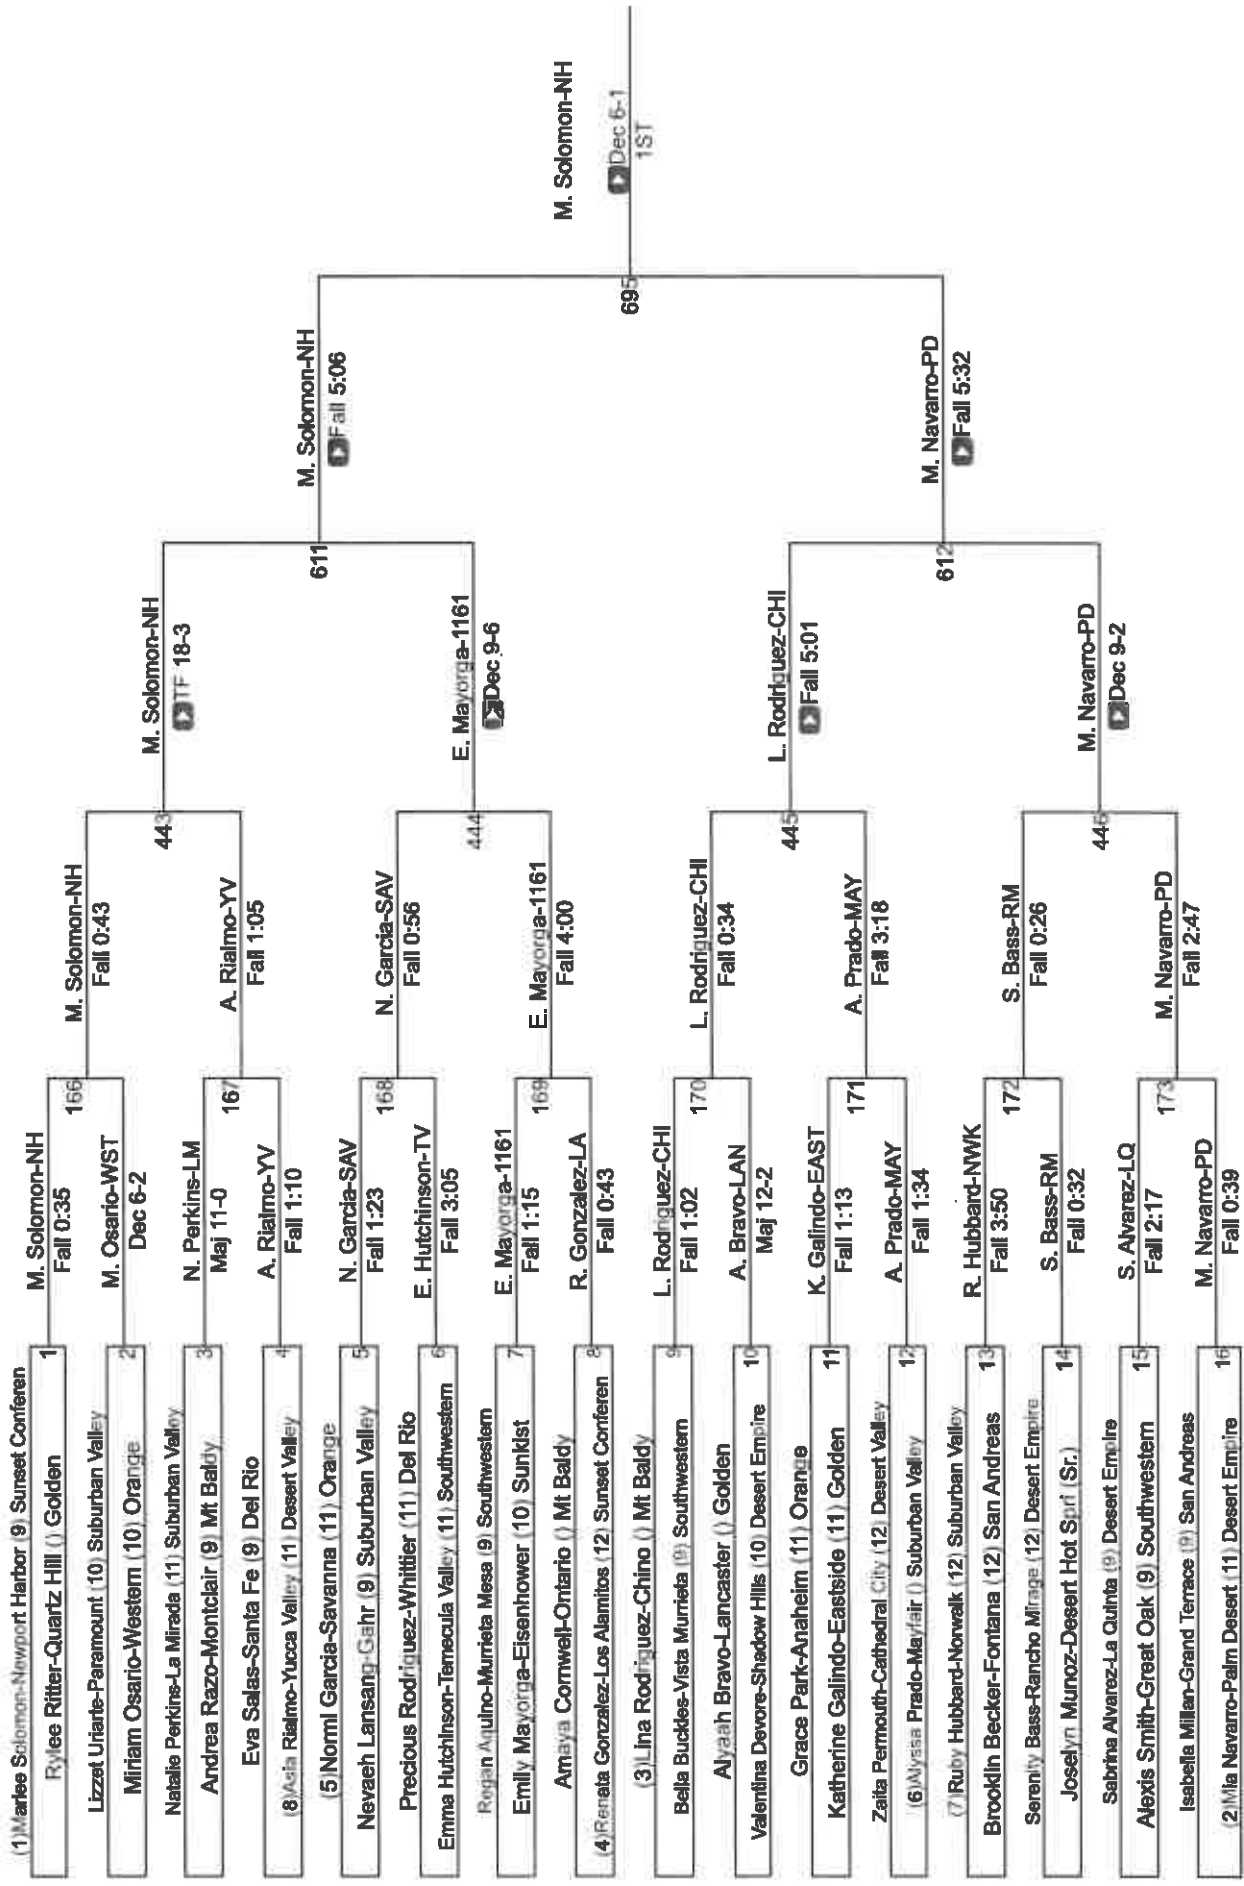

CIF SS Girls Individuals Eastern Div

CIF Qualifier 100