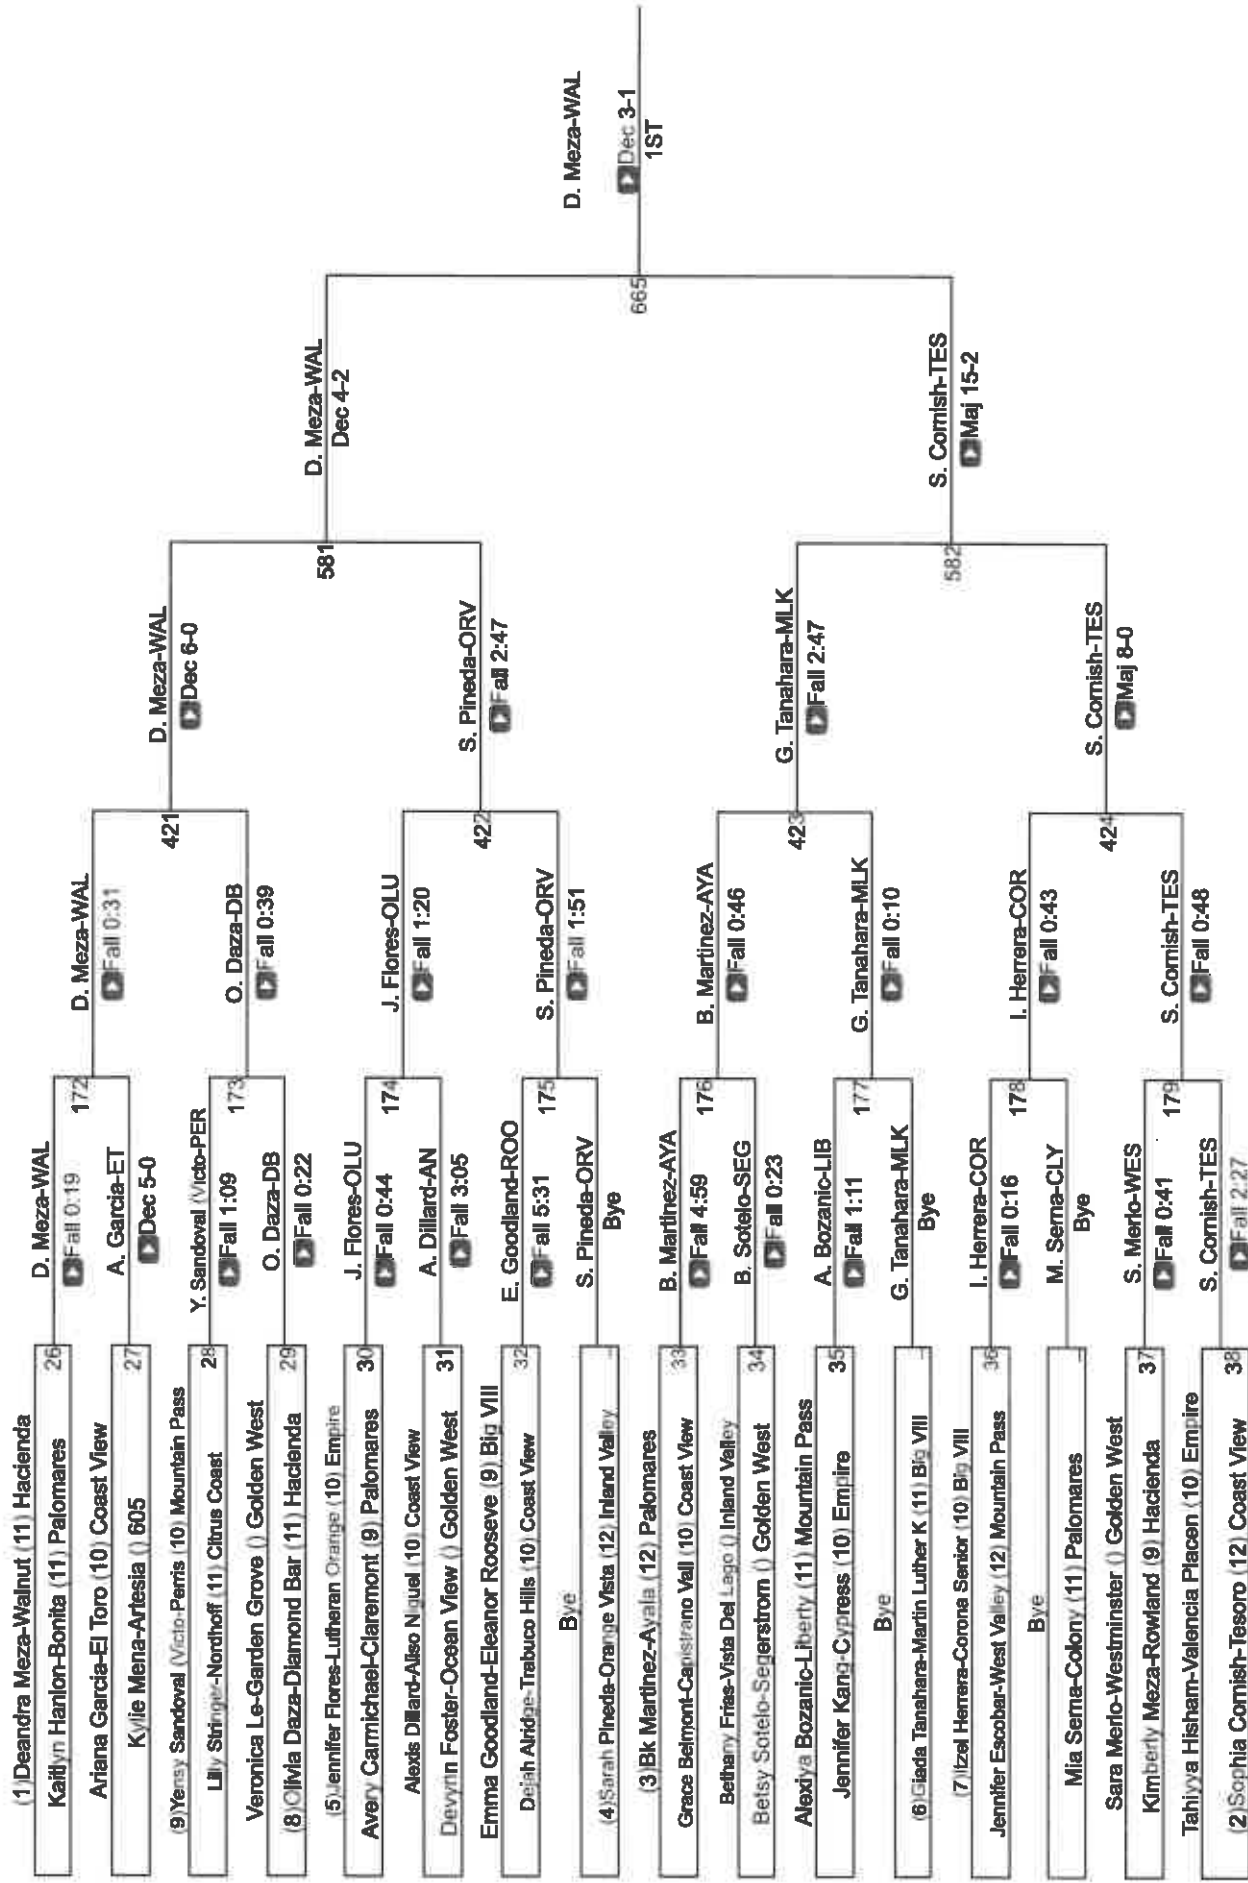

CIF SS Girls Individuals Southern Div

CIF Qualifier 110