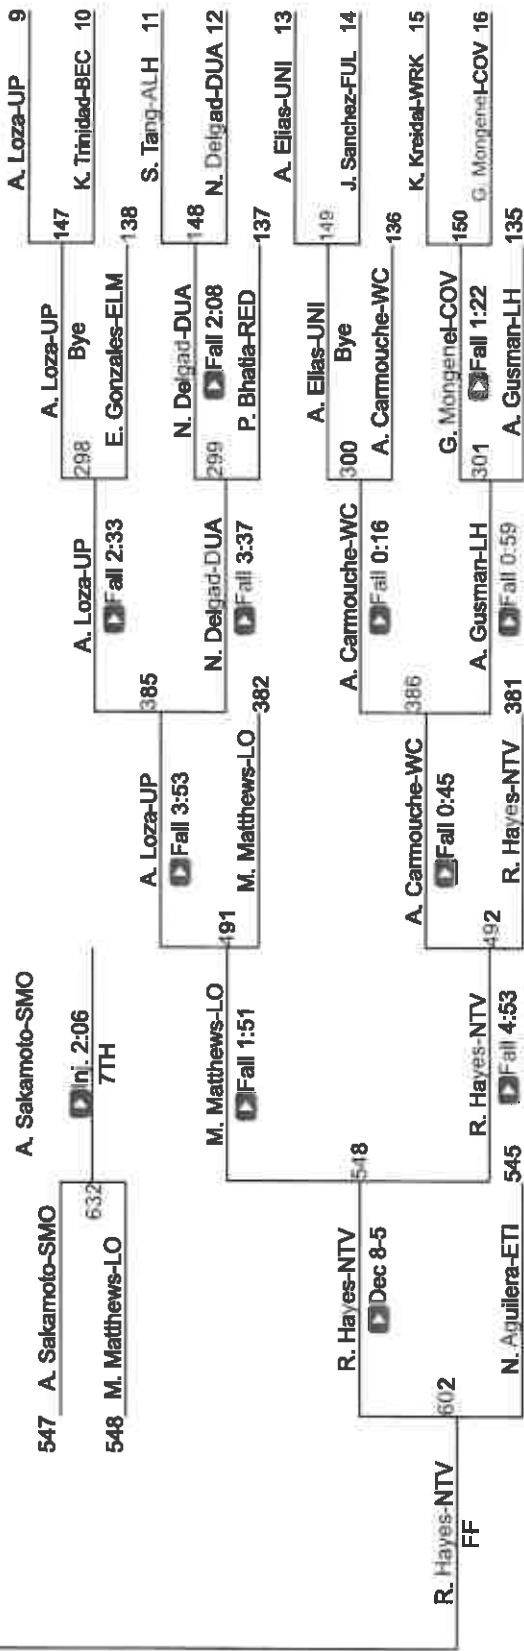

R. Hayes-NTV

Dec 7-2
3RD