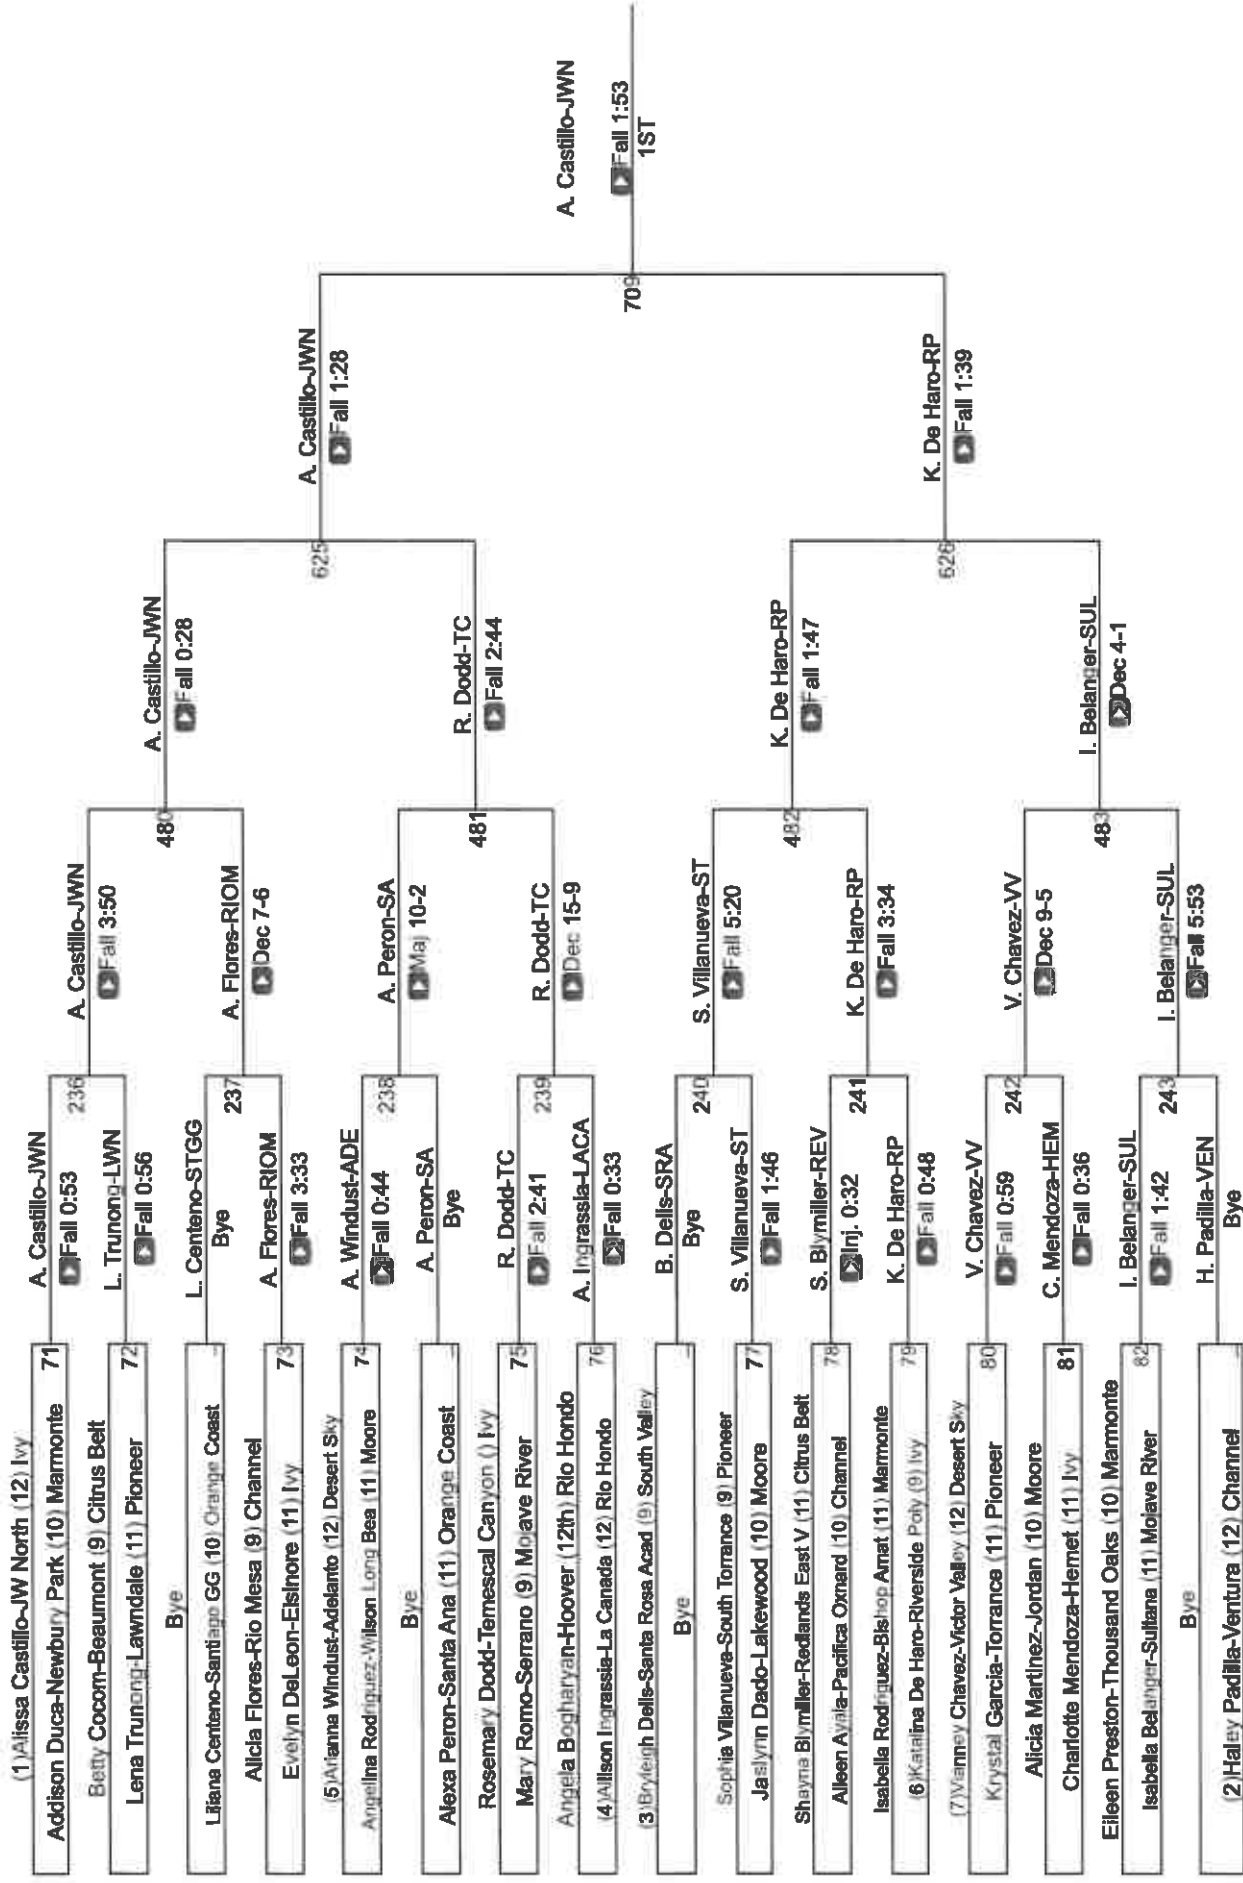

CIF SS Girls Individuals Central Div

CIF Qualifier 125