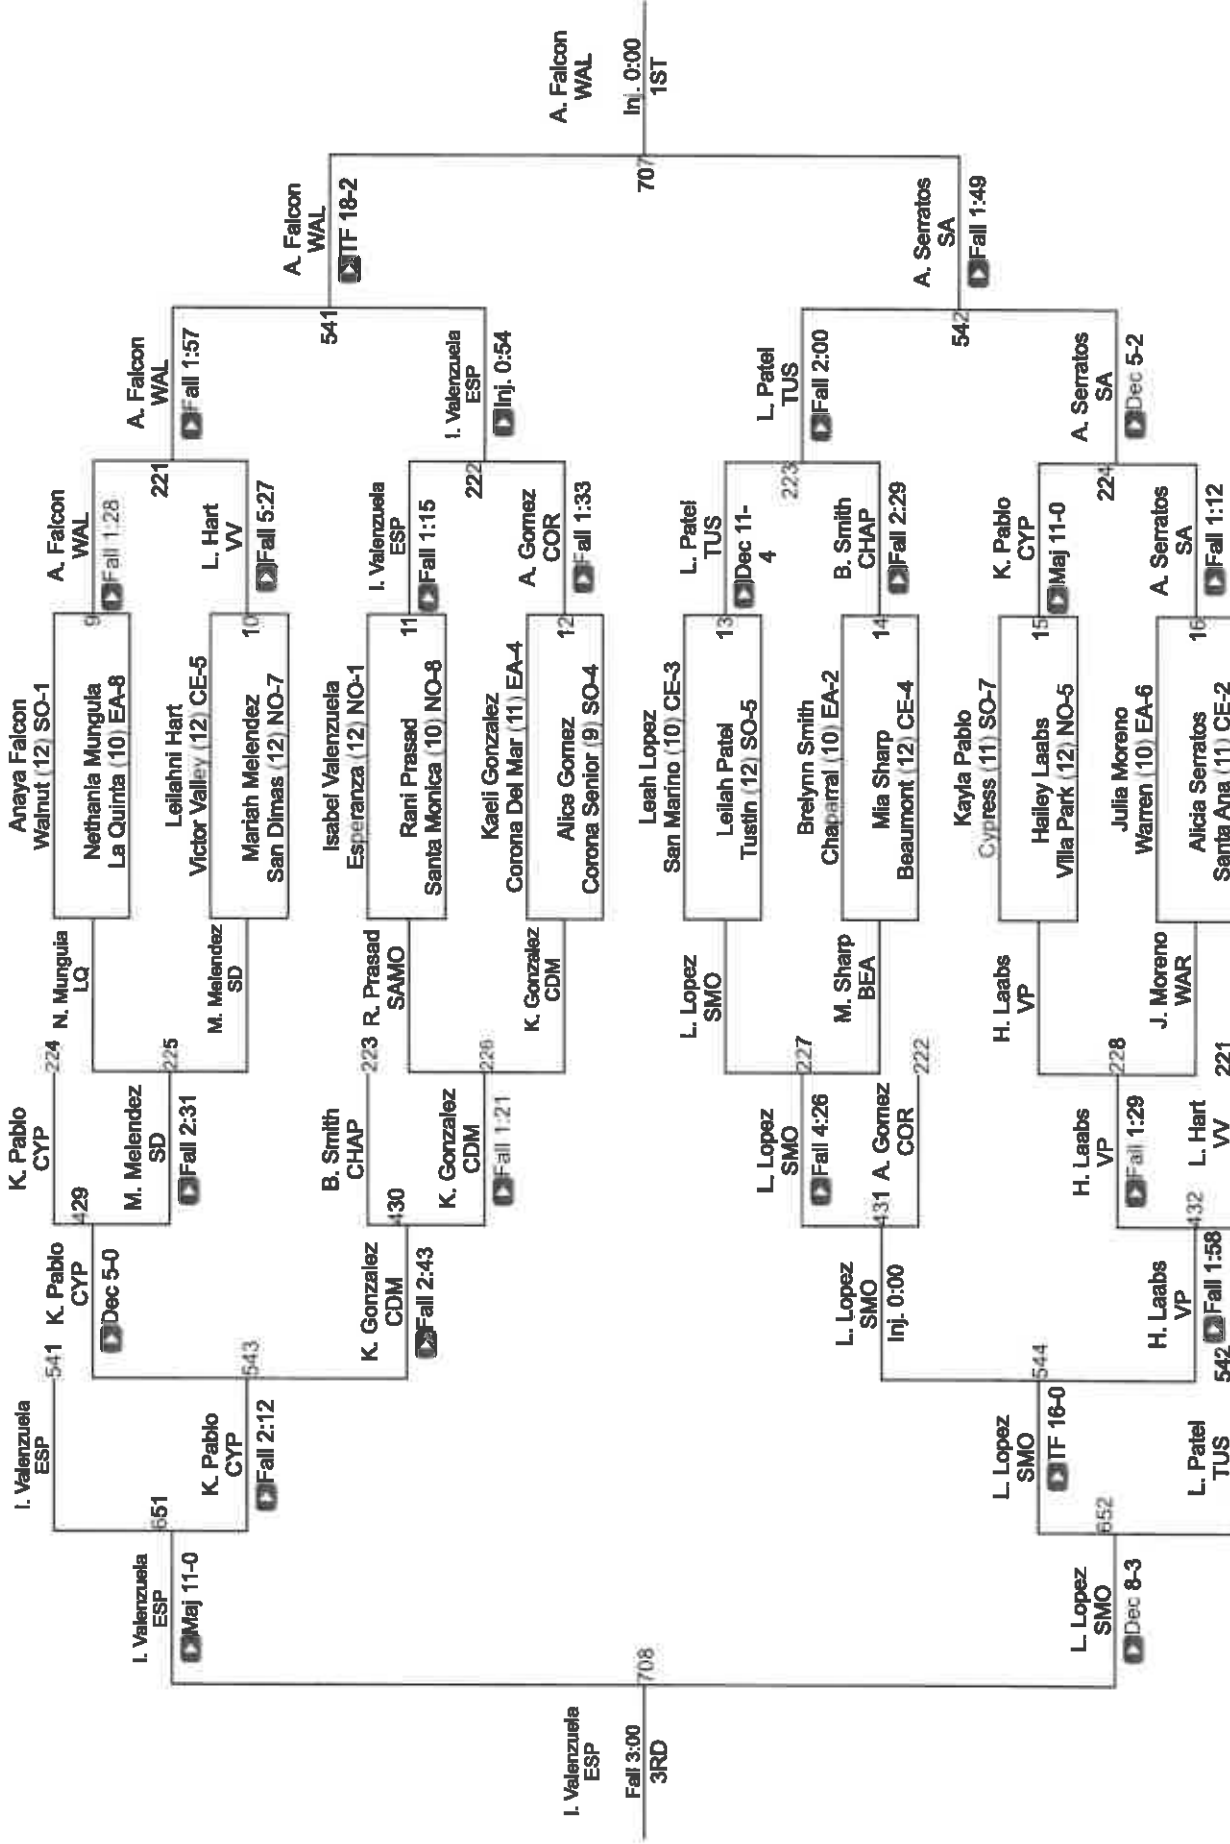

CIF SS Girls Ford Masters Wrestling Meet

Blue 105