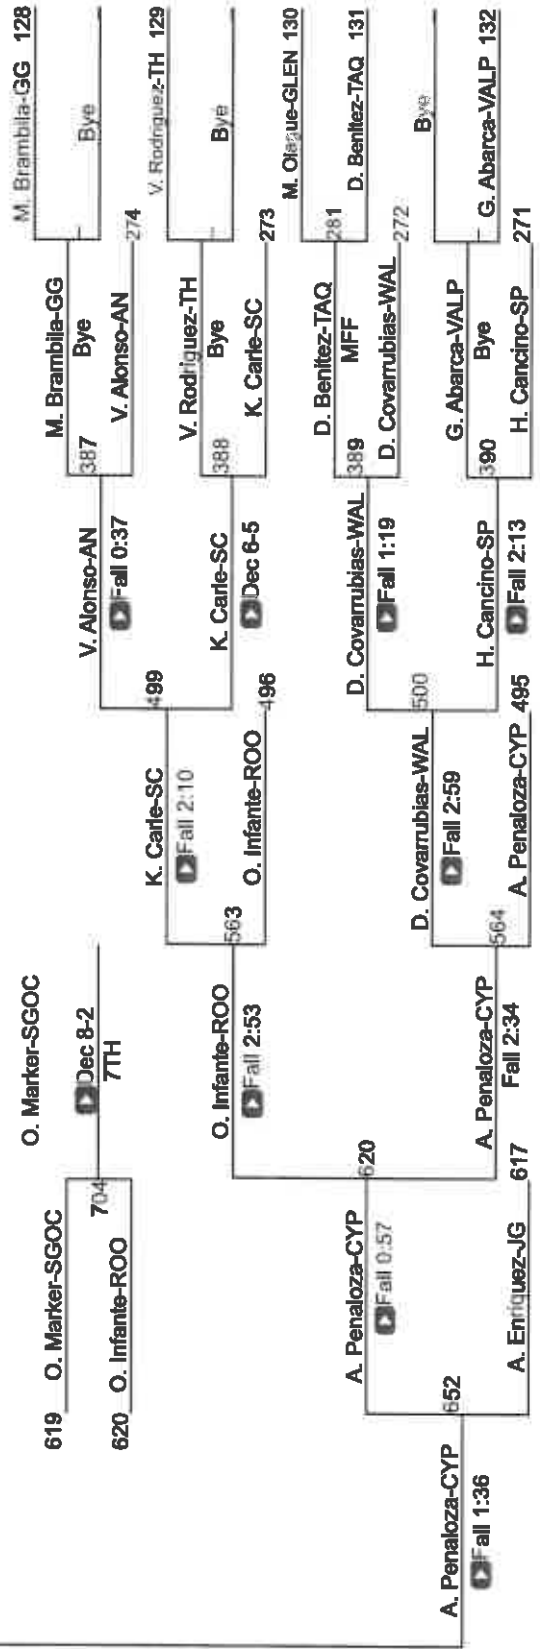

S. Valentine-LIB

Dec 7-5
3RD

702