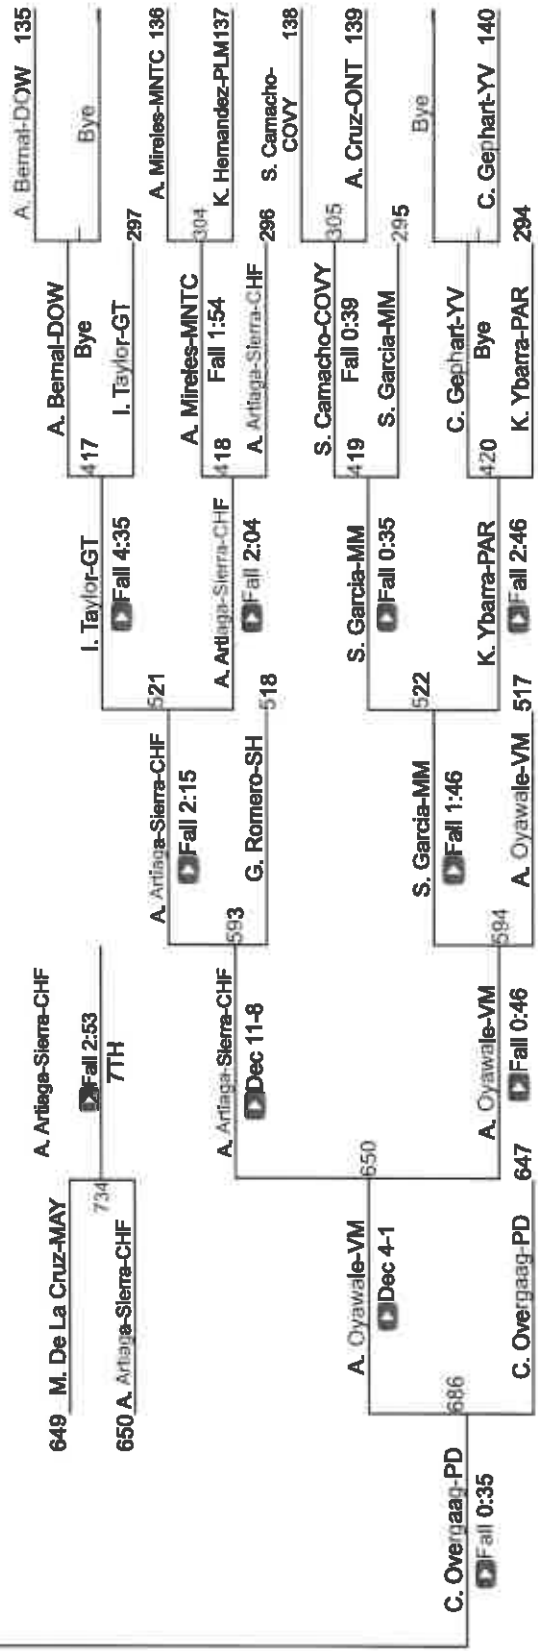

C. Overgaag-PD

Fall 2:33
3RD