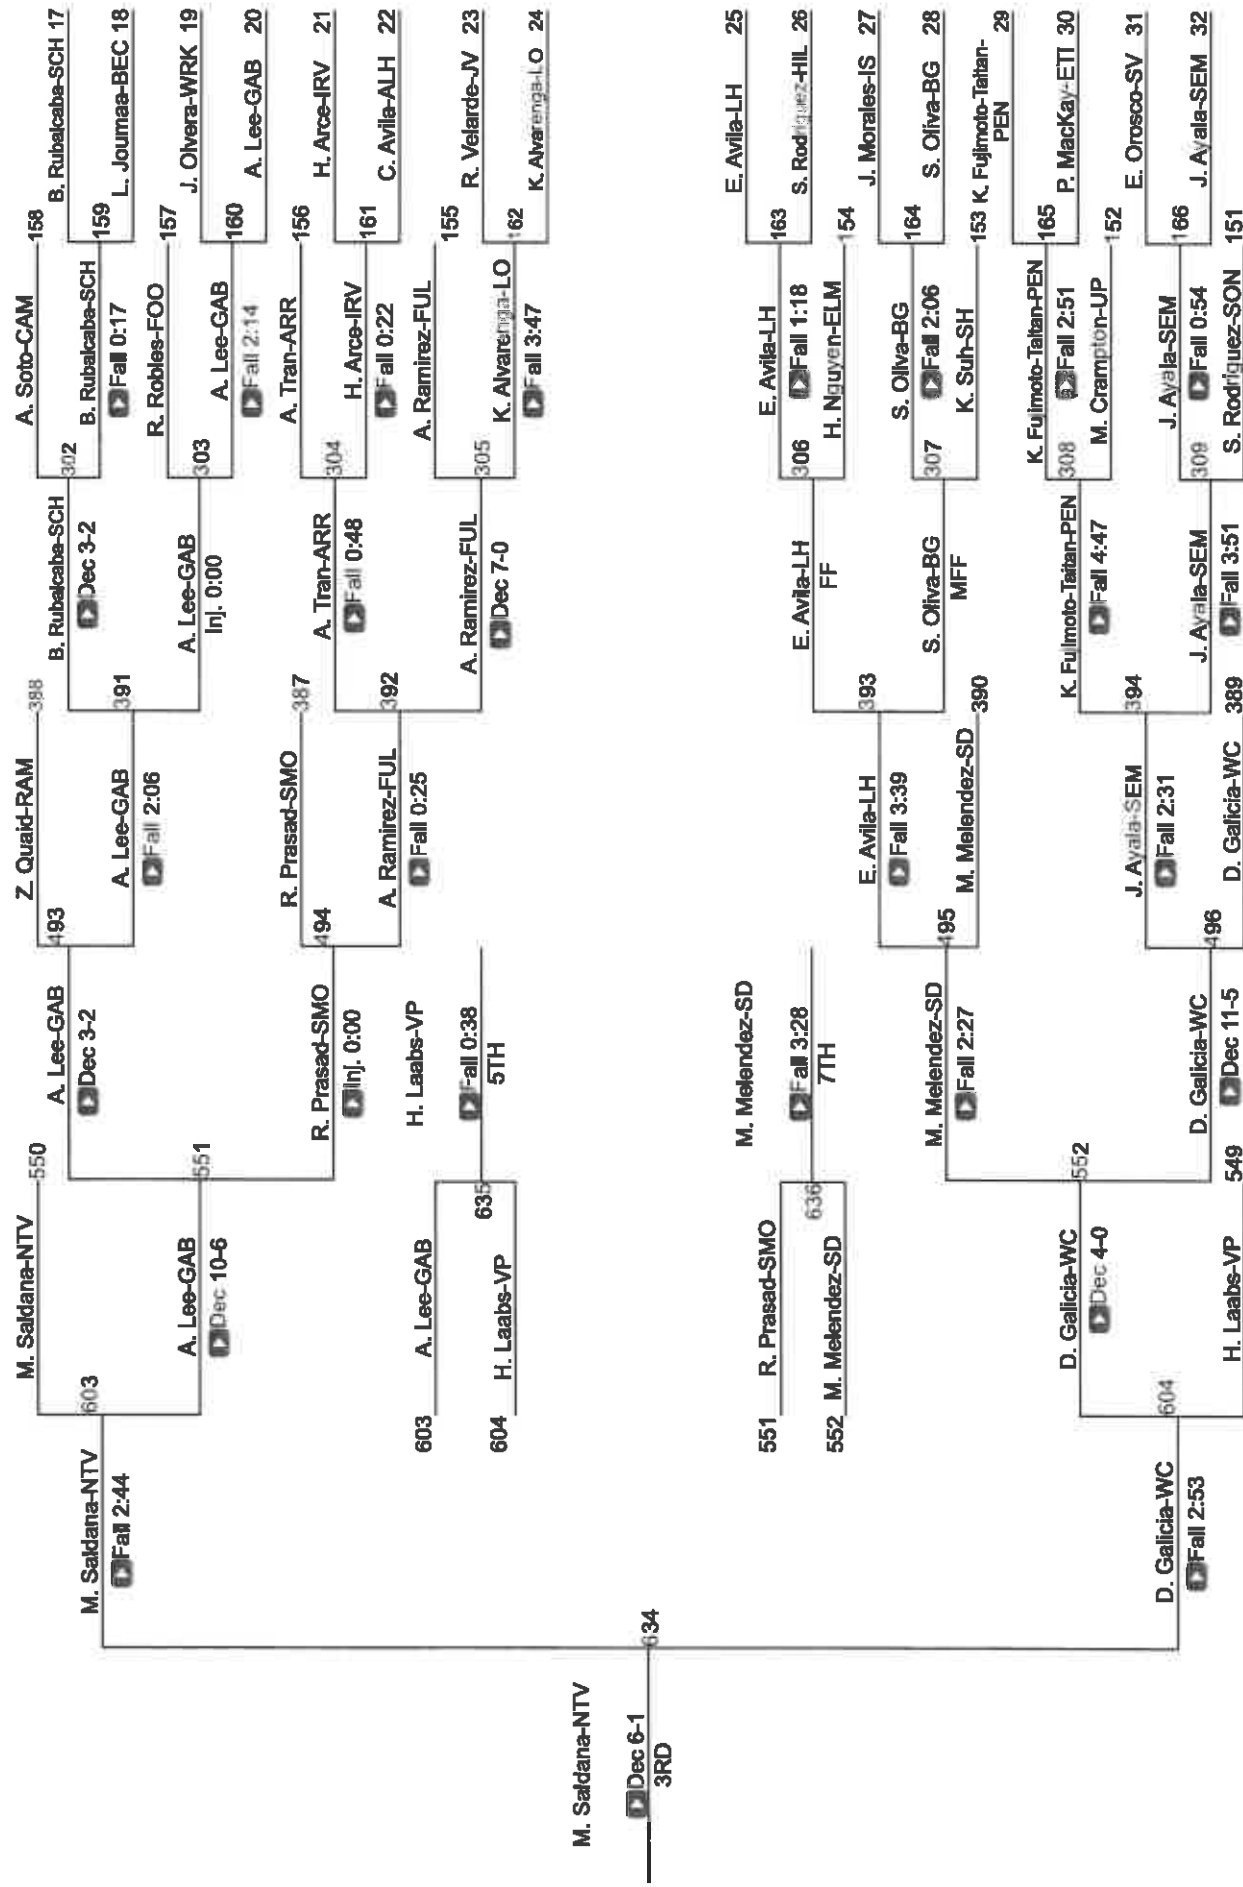

EIF SS Girls Individuals Northern Div

EIF Qualifier 100

CIF Qualifier 100

R. Hayes-NTV

Dec 7-2
3RD

CIF SS Girls Individuals Northern Div

CIF Qualifier 105

GIF Qualifier 105