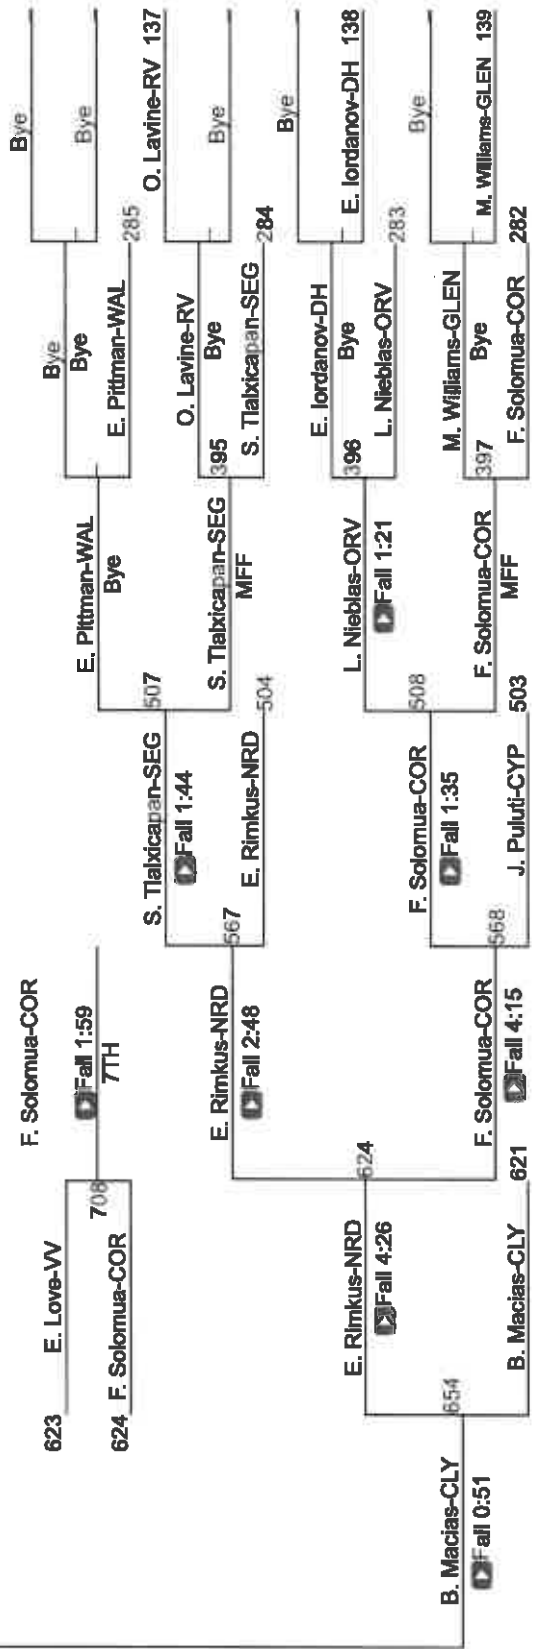

CIF Qualifier 190