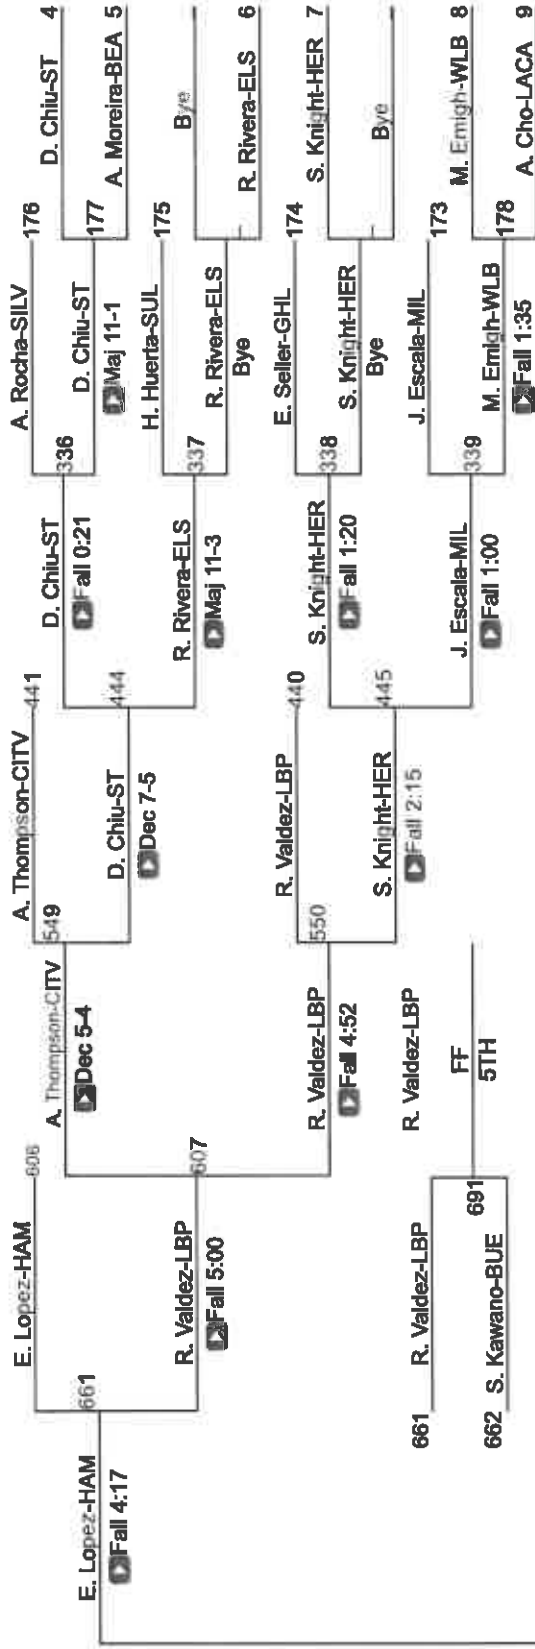

EIF Qualifier 100