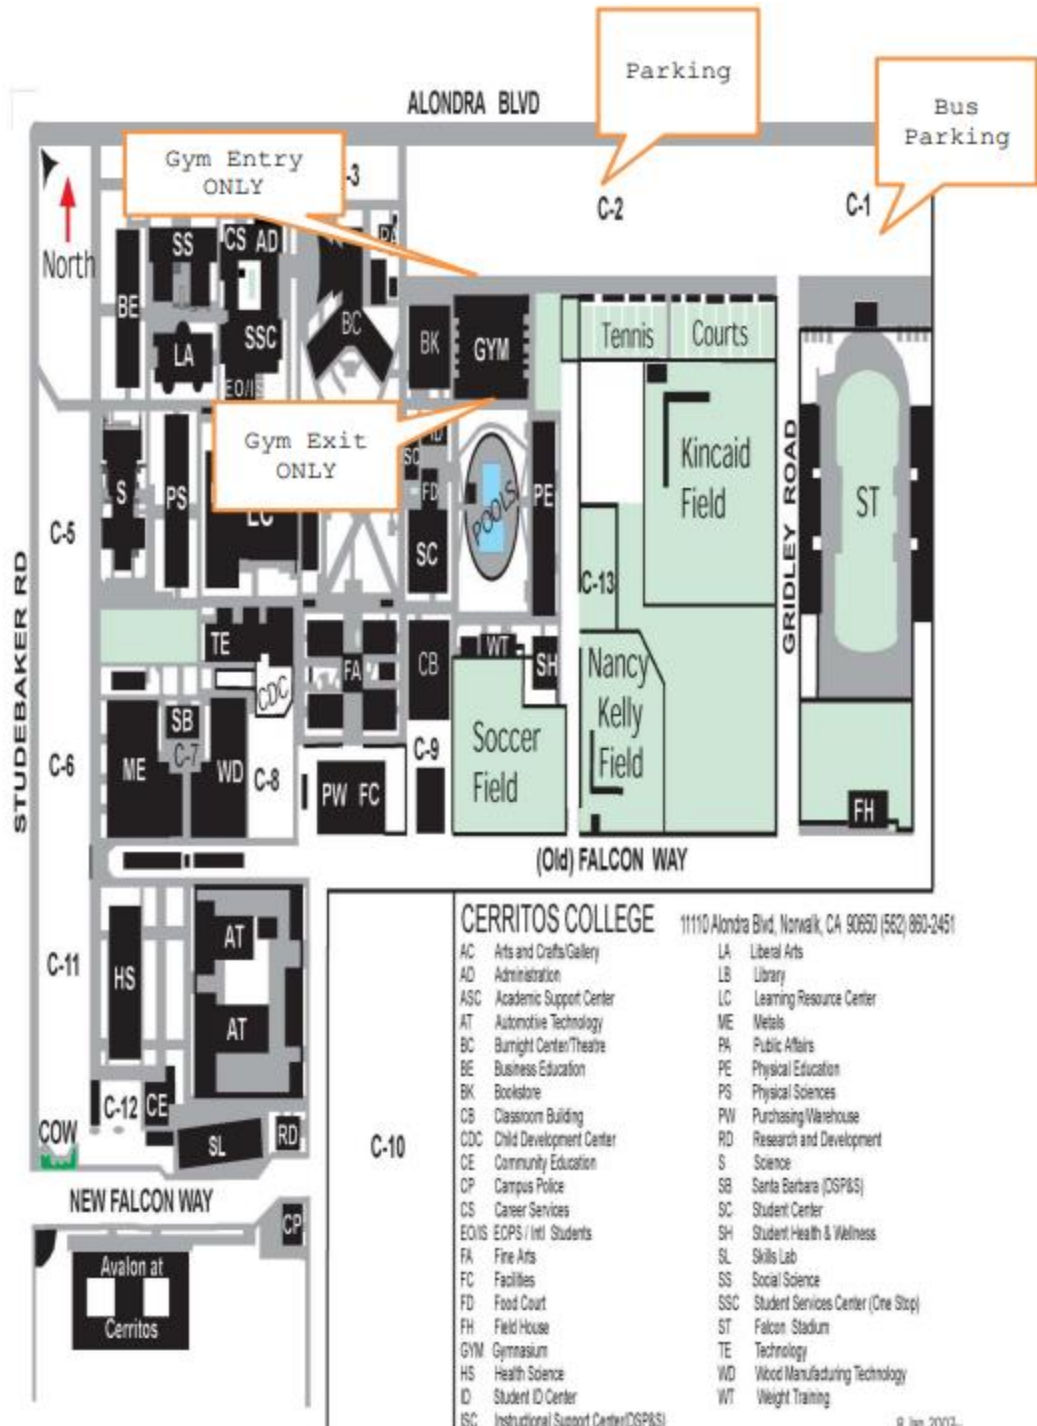

CERRITOS COLLEGE 11110 Alondra Blvd, Norwalk, CA 90650 (562) 860-2451

AC	Arts and Crafts/Gallery	LA	Liberal Arts
AD	Administration	LB	Library
ASC	Academic Support Center	LC	Learning Resource Center
AT	Automotive Technology	ME	Metals
BC	Burnight Center/Theatre	PA	Public Affairs
BE	Business Education	PE	Physical Education
BK	Bookstore	PS	Physical Sciences
CB	Classroom Building	PW	Purchasing/Warehouse
CDC	Child Development Center	RD	Research and Development
CE	Community Education	S	Science
CP	Campus Police	SB	Santa Barbara (DSP&S)
CS	Career Services	SC	Student Center
EQ/IS	EQPS / Int'l Students	SH	Student Health & Wellness
FA	Fine Arts	SL	Skills Lab
FC	Facilities	SS	Social Science
FD	Food Court	SSC	Student Services Center (One Stop)
FH	Field House	ST	Falcon Stadium
GYM	Gymnasium	TE	Technology
HS	Health Science	WD	Wood Manufacturing Technology
ID	Student ID Center	WT	Weight Training
ISC	Instructional Support Center(DSP&S)		

8 Jan 2007