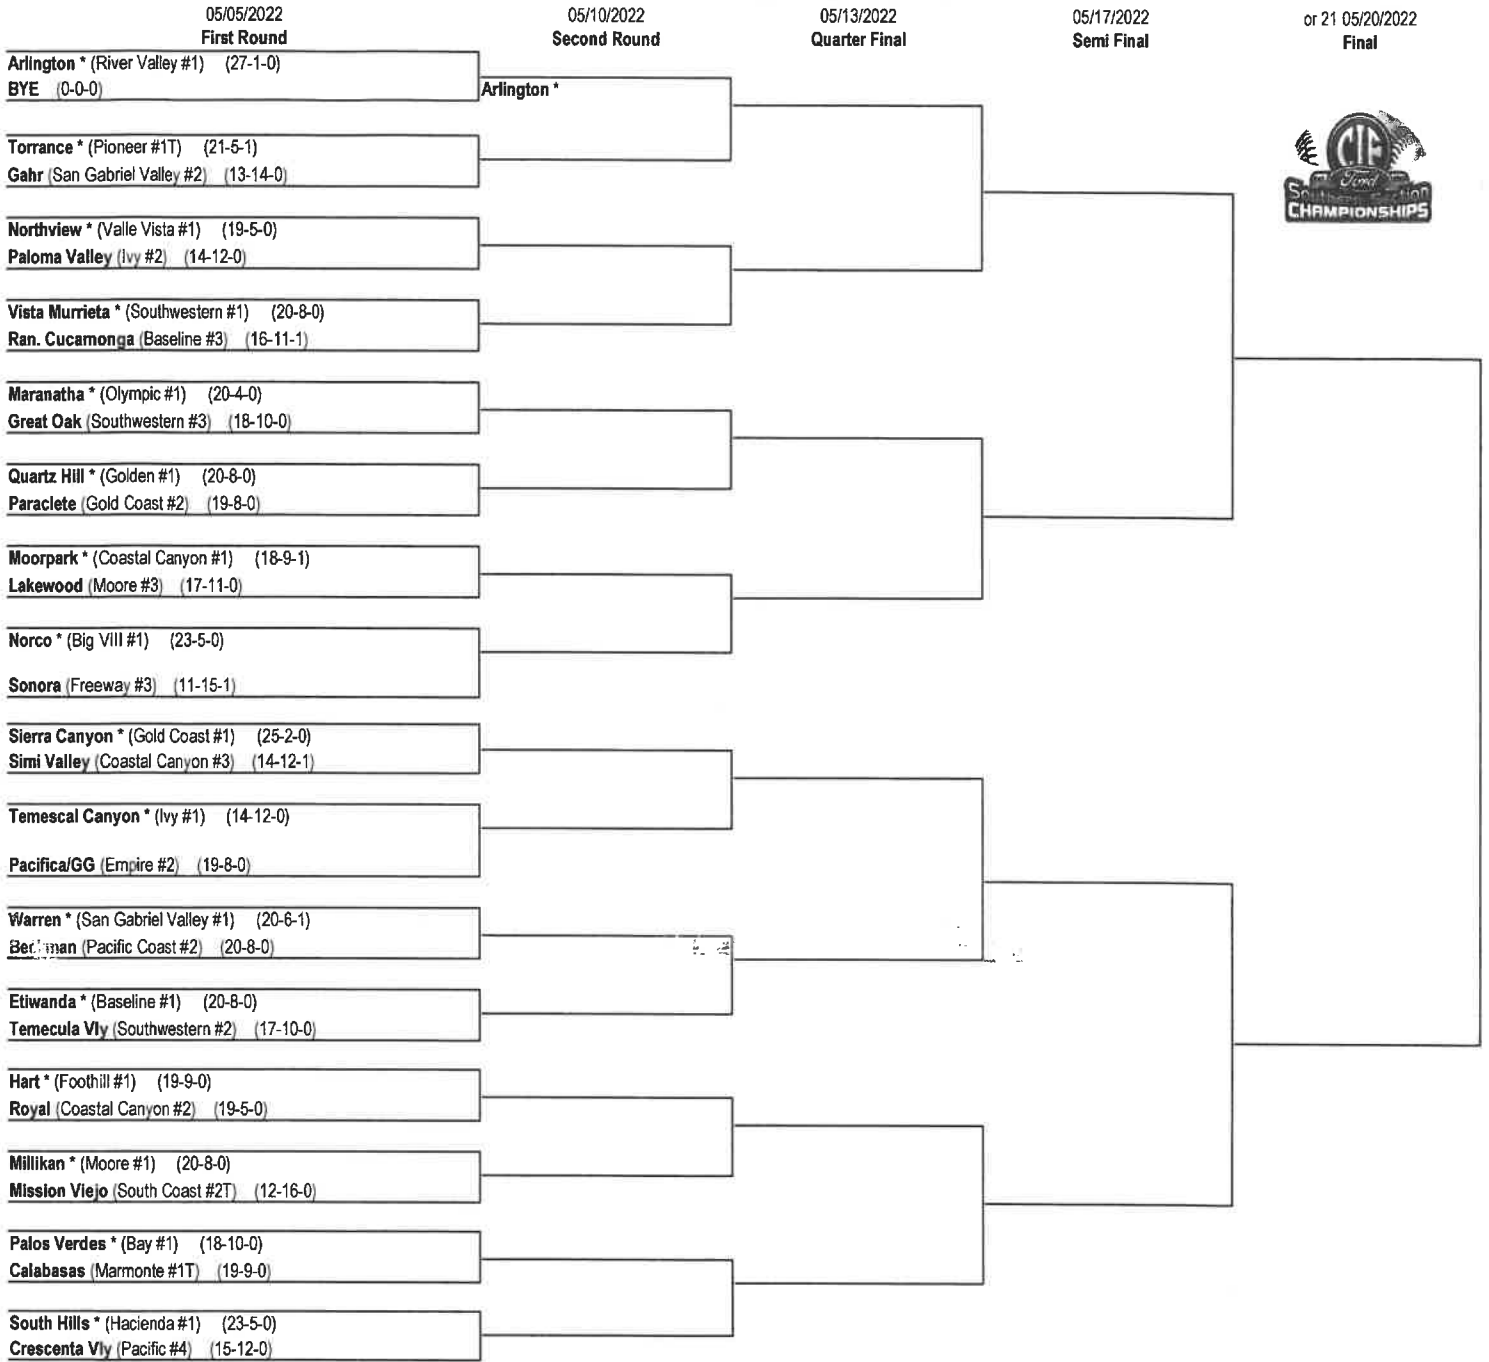

2022 CIF SOUTHERN SECTION FORD DIVISION 2 BASEBALL CHAMPIONSHIPS

*DENOTES HOST TEAM This draw was made based upon information available to the CIF-SS office as of 4/30/22. We reserve the right to adjust the draw sheet as a result of information which would update any final league standings. Please note: teams receiving a BYE in the first round shall be the host team in the next round. All games with the exception of the final round will start at 3:15 pm, unless another time is mutually agreed-upon and clearance is received from the CIF-SS office. Coin flips will be held at the CIF-SS office. Refer to the Baseball Playoff Bulletin for dates and times of coin flips. PLEASE REPORT SCORES TO: CIF-SS OFFICE - www.cifsshome.org and YOUR LOCAL NEWSPAPER. Draw results available on our website @ www.cifss.org.