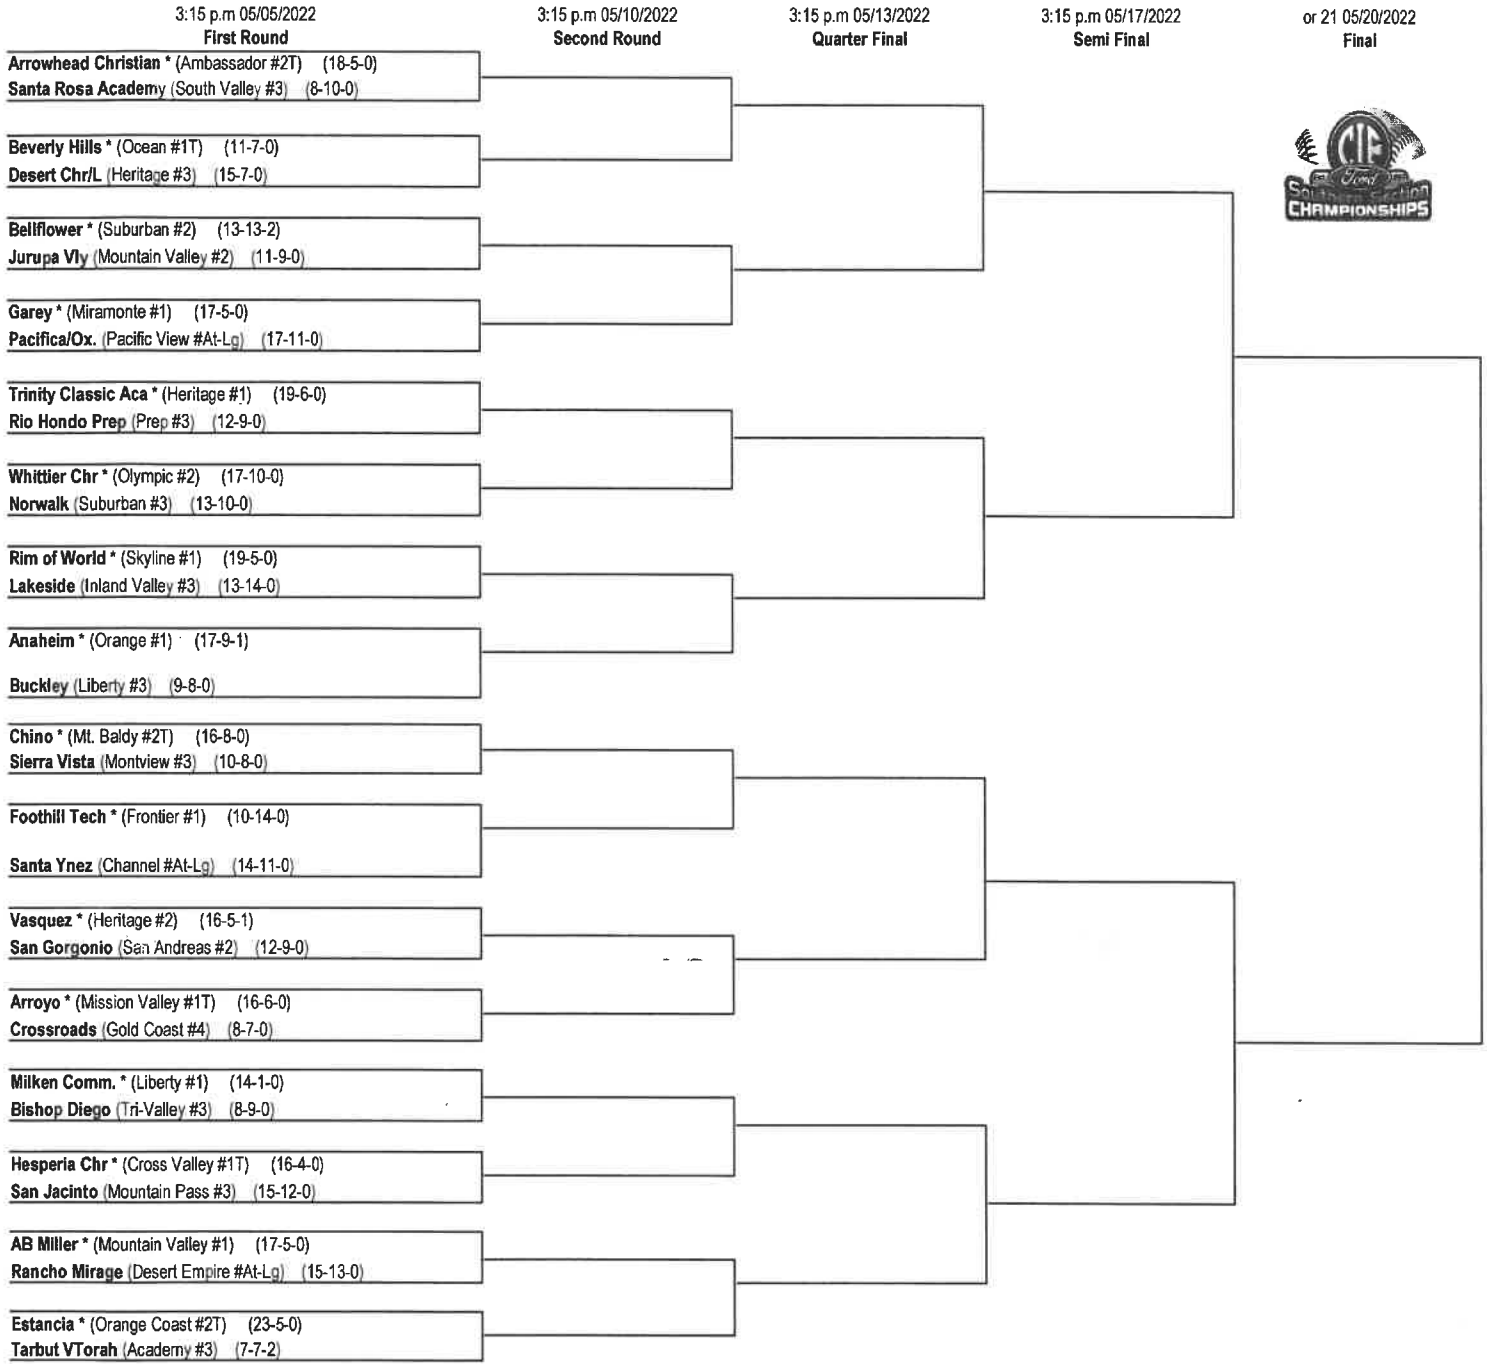

2022 CIF SOUTHERN SECTION FORD DIVISION 6 BASEBALL CHAMPIONSHIPS

*DENOTES HOST TEAM This draw was made based upon information available to the CIF-SS office as of 4/30/22. We reserve the right to adjust the draw sheet as a result of information which would update any final league standings. Please note: teams receiving a BYE in the first round shall be the host team in the next round. All games with the exception of the final round will start at 3:15 pm, unless another time is mutually agreed upon and clearance is received from the CIF-SS office. Coin flips will be held at the CIF-SS office. Refer to the Baseball Playoff Bulletin for dates and times of coin flips. PLEASE REPORT SCORES TO: CIF-SS OFFICE - www.cifsshome.org and YOUR LOCAL NEWSPAPER. Draw results available on our website @ www.cifss.org.