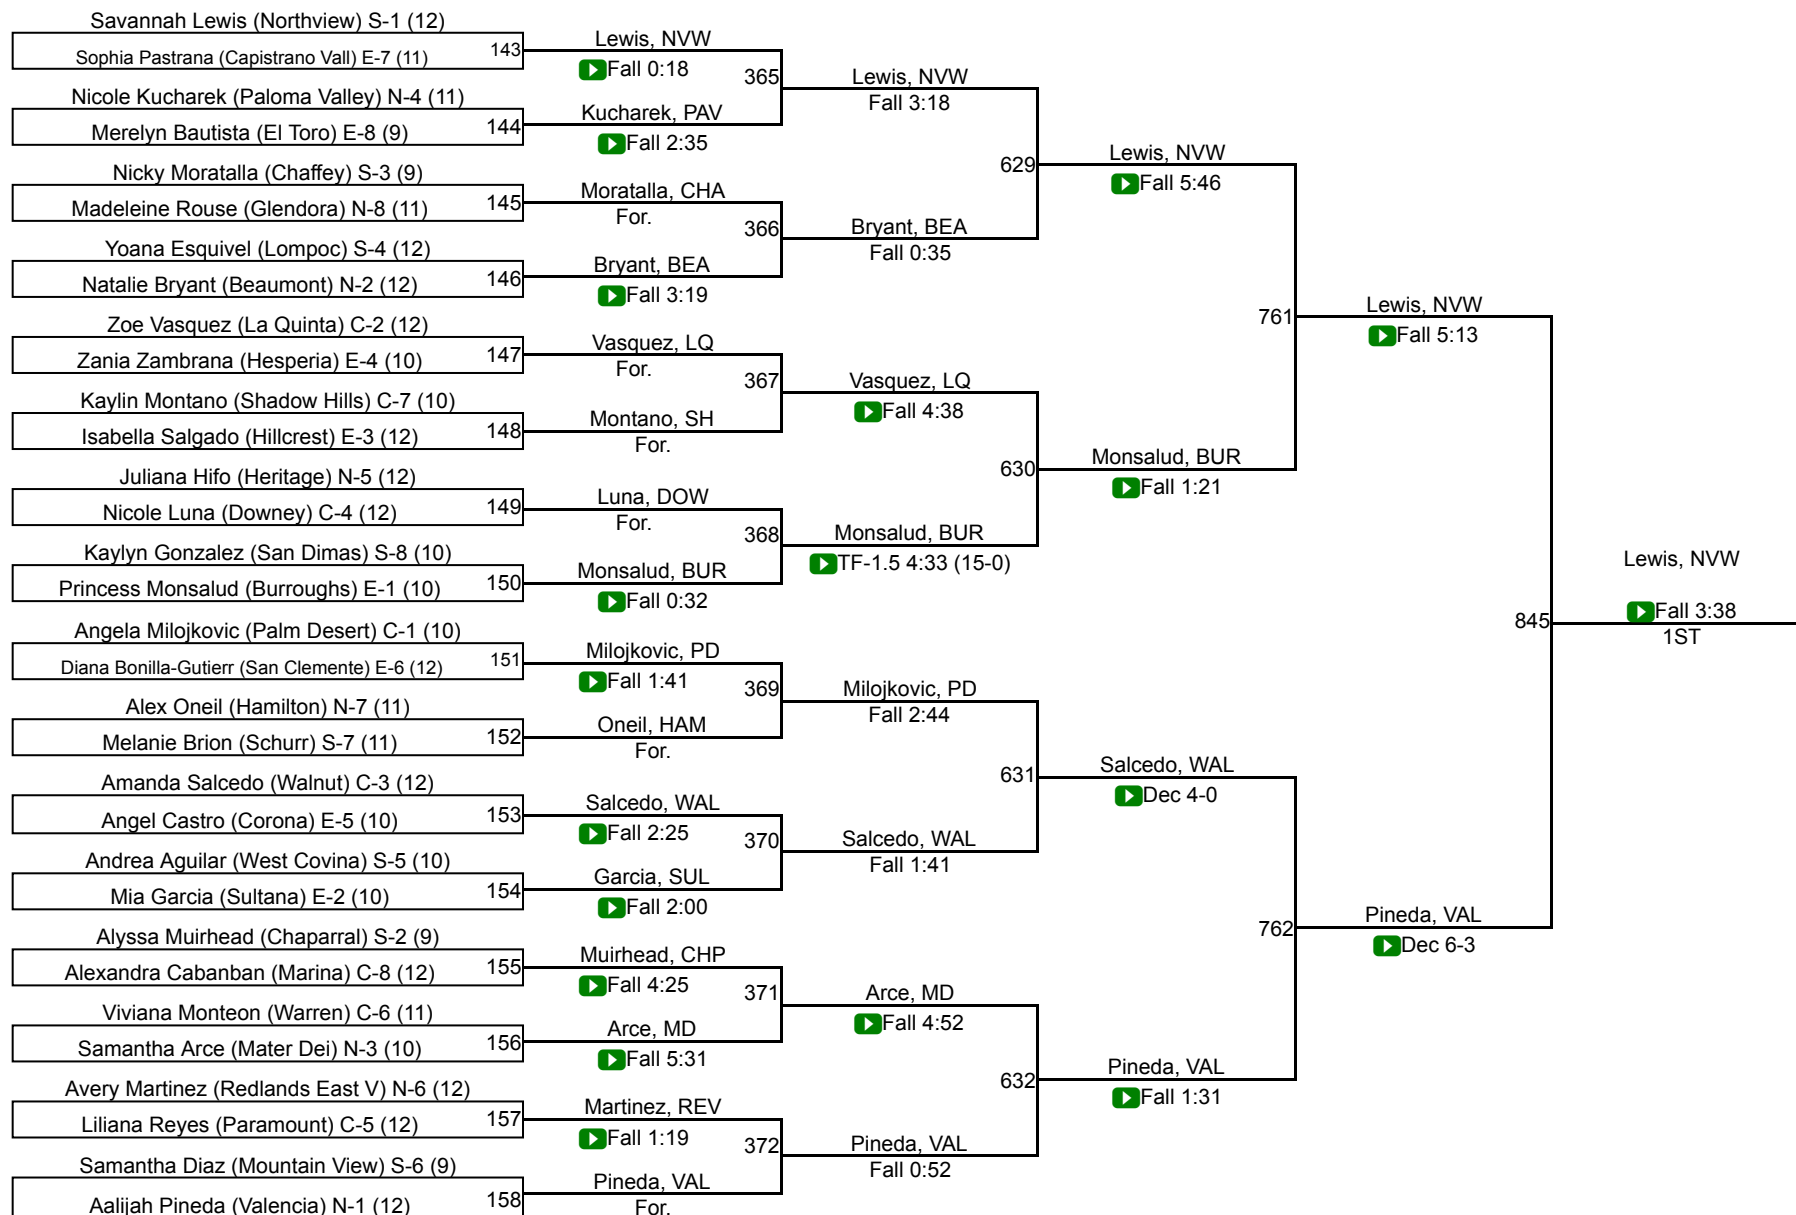

CIF SS Girls Ford Masters Wrestling Meet

143

CIF SS Girls Ford Masters Wrestling Meet

150

CIF SS Girls Ford Masters Wrestling Meet

160

CIF SS Girls Ford Masters Wrestling Meet

170