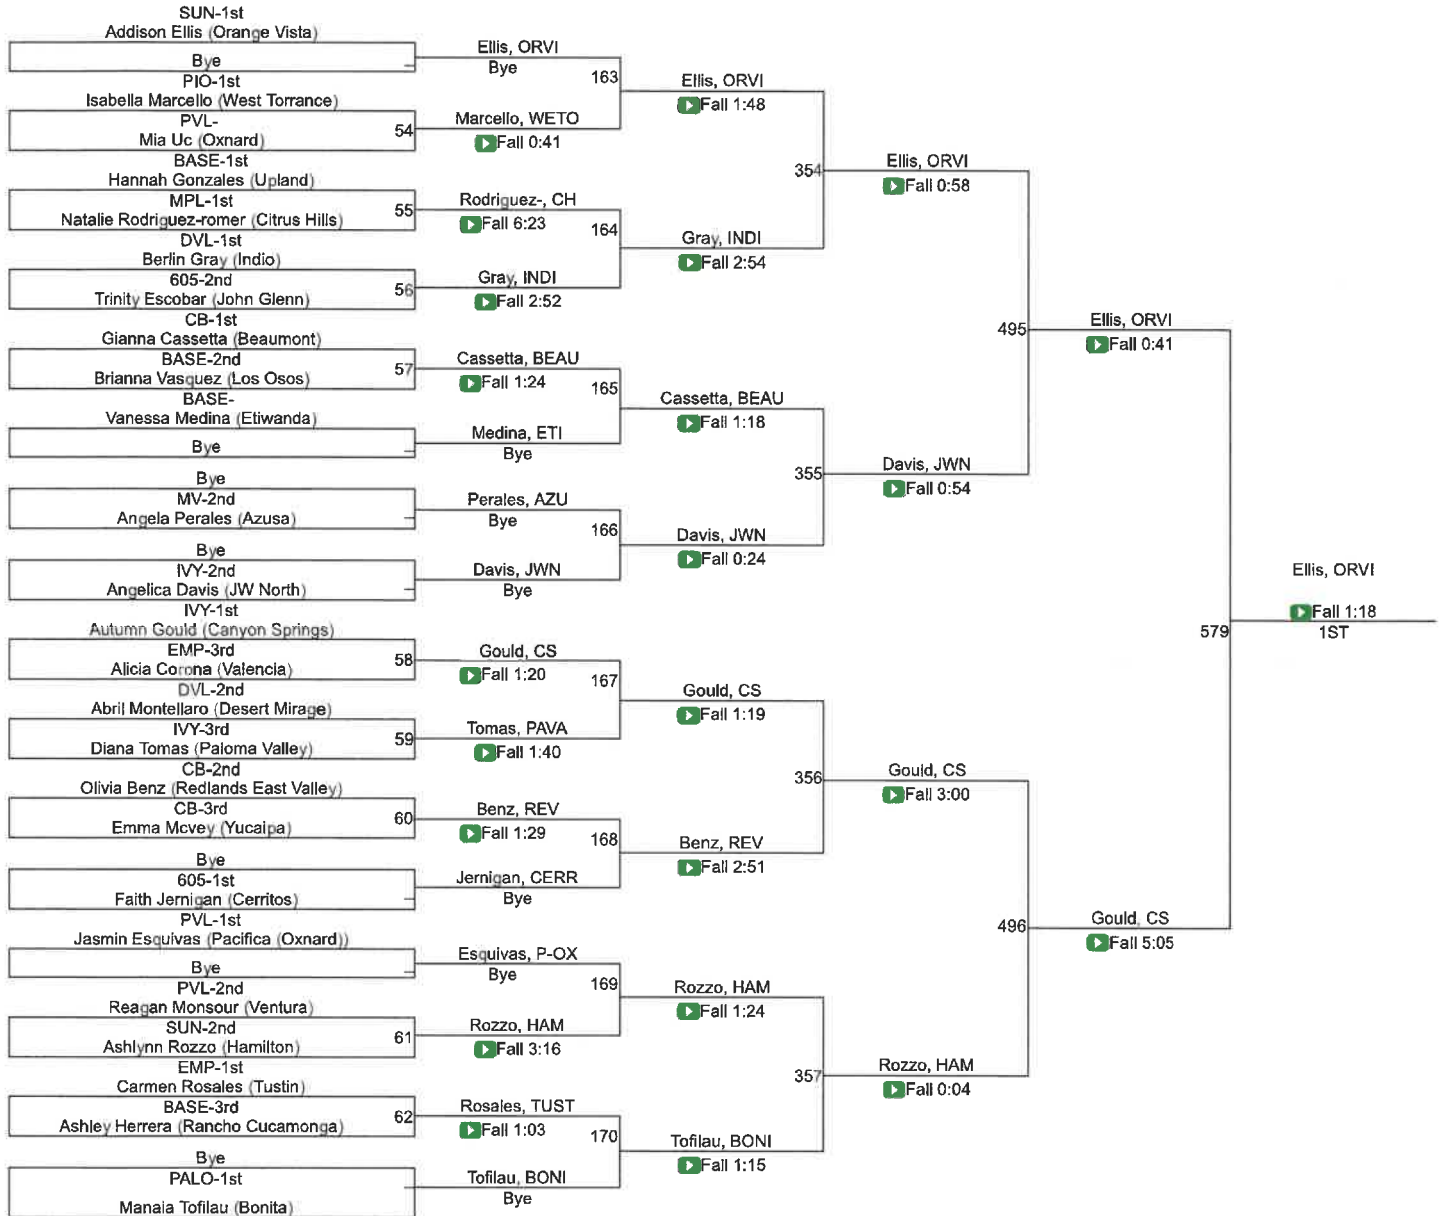

2022 Girls CIF-SS Individuals Northern Division