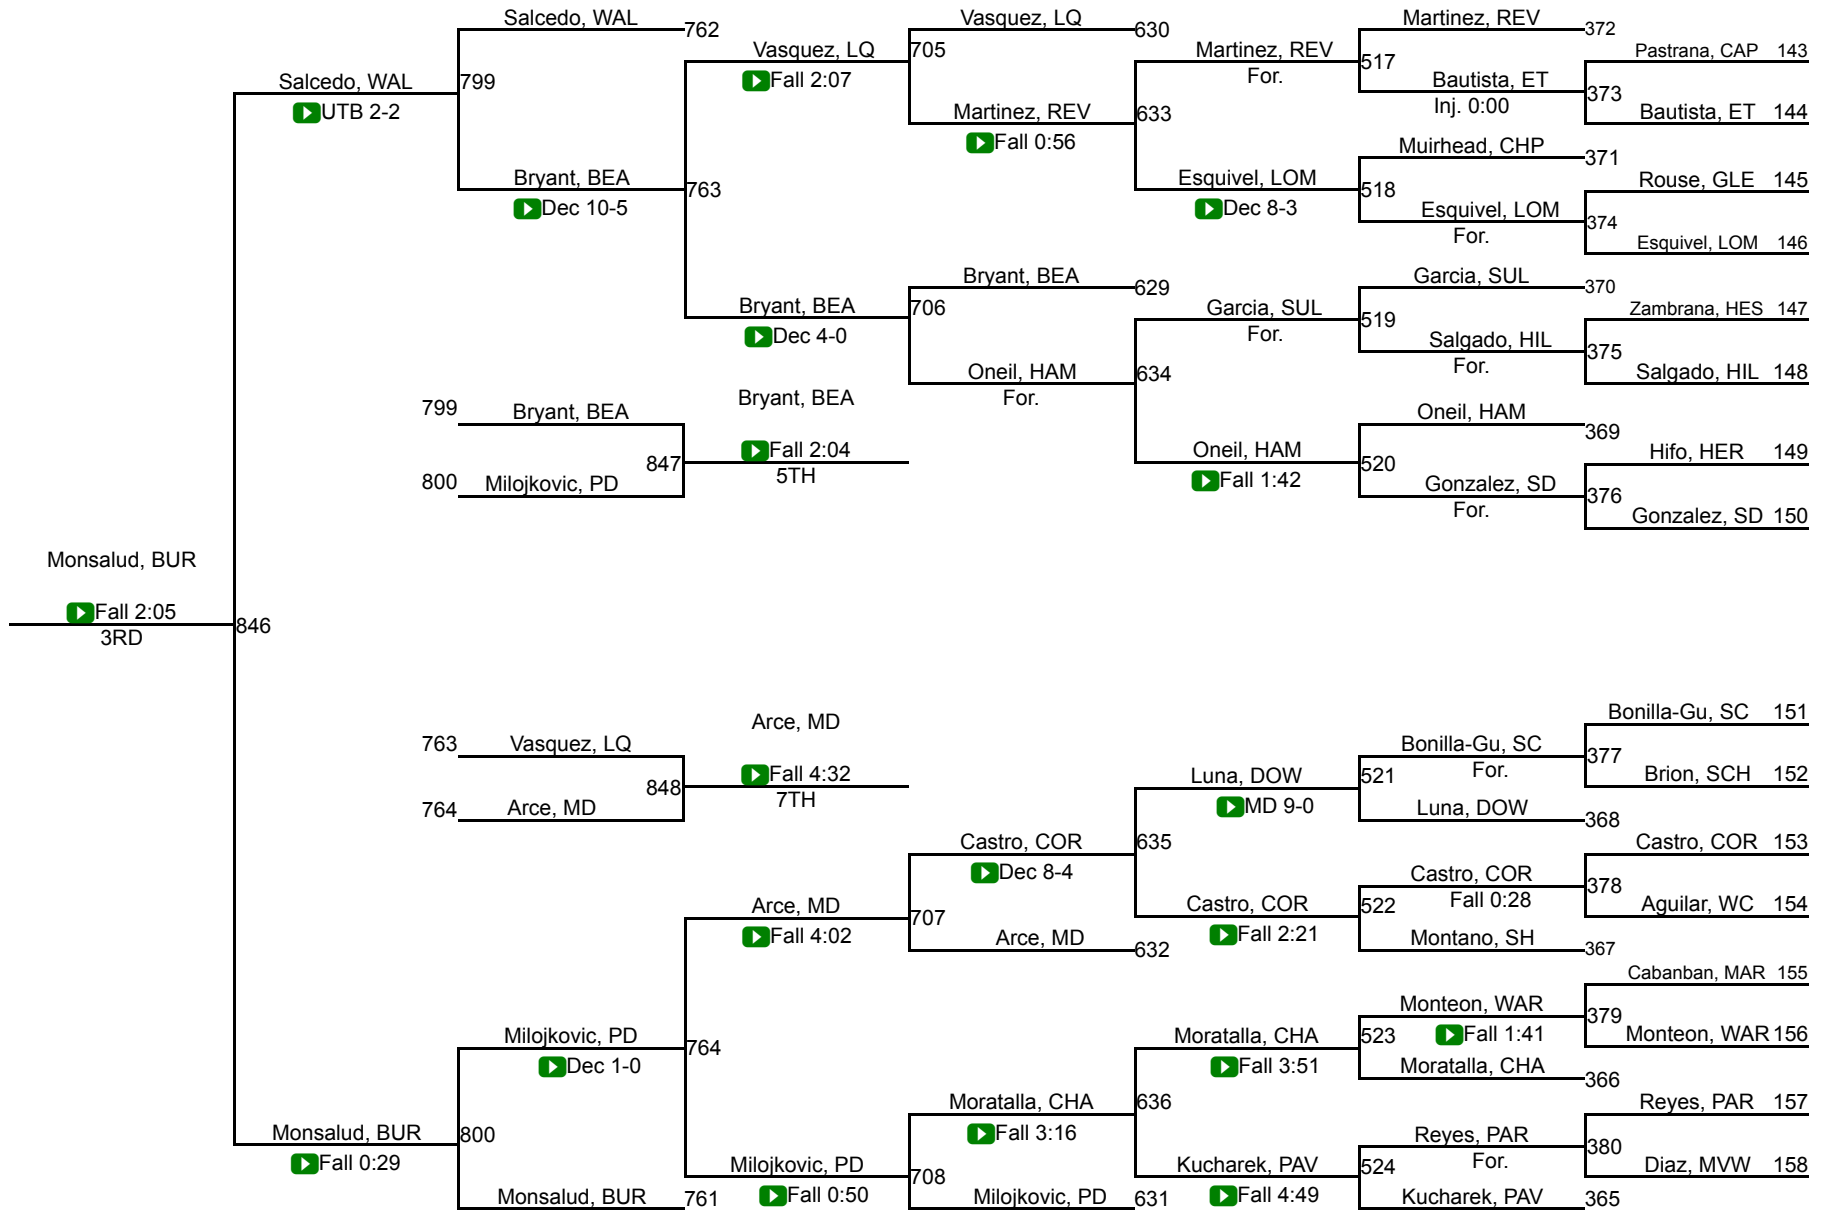

CIF SS Girls Ford Masters Wrestling Meet

143

CIF SS Girls Ford Masters Wrestling Meet

150

CIF SS Girls Ford Masters Wrestling Meet

160

CIF SS Girls Ford Masters Wrestling Meet

170