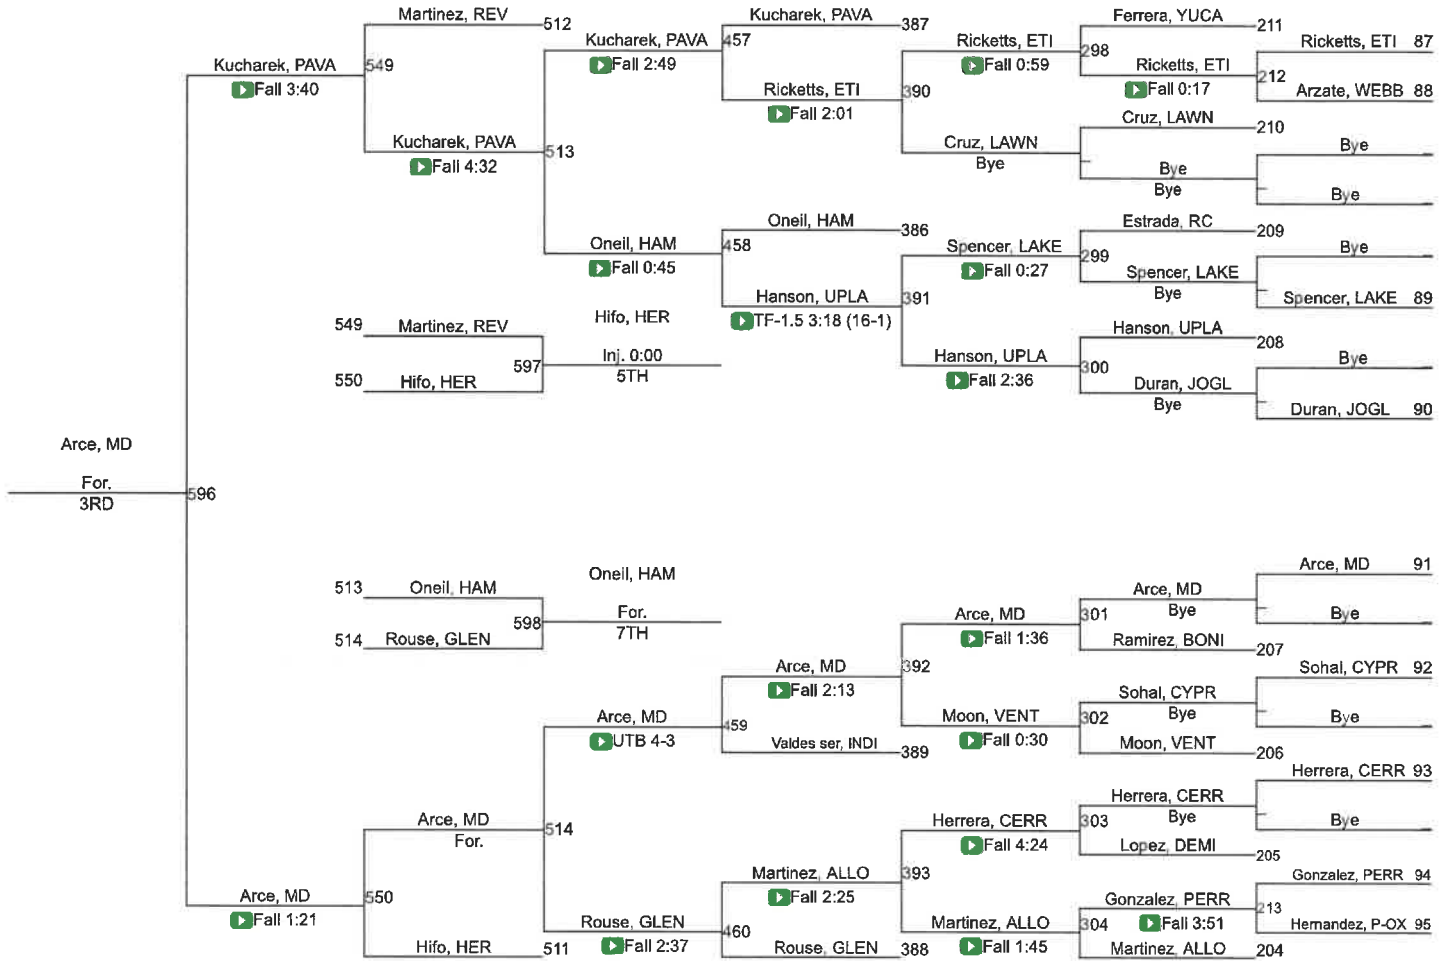

143

2022 Girls CIF-SS Individuals Northern Division

150

150

2022 Girls CIF-SS Individuals Northern Division

160

160

2022 Girls CIF-SS Individuals Northern Division