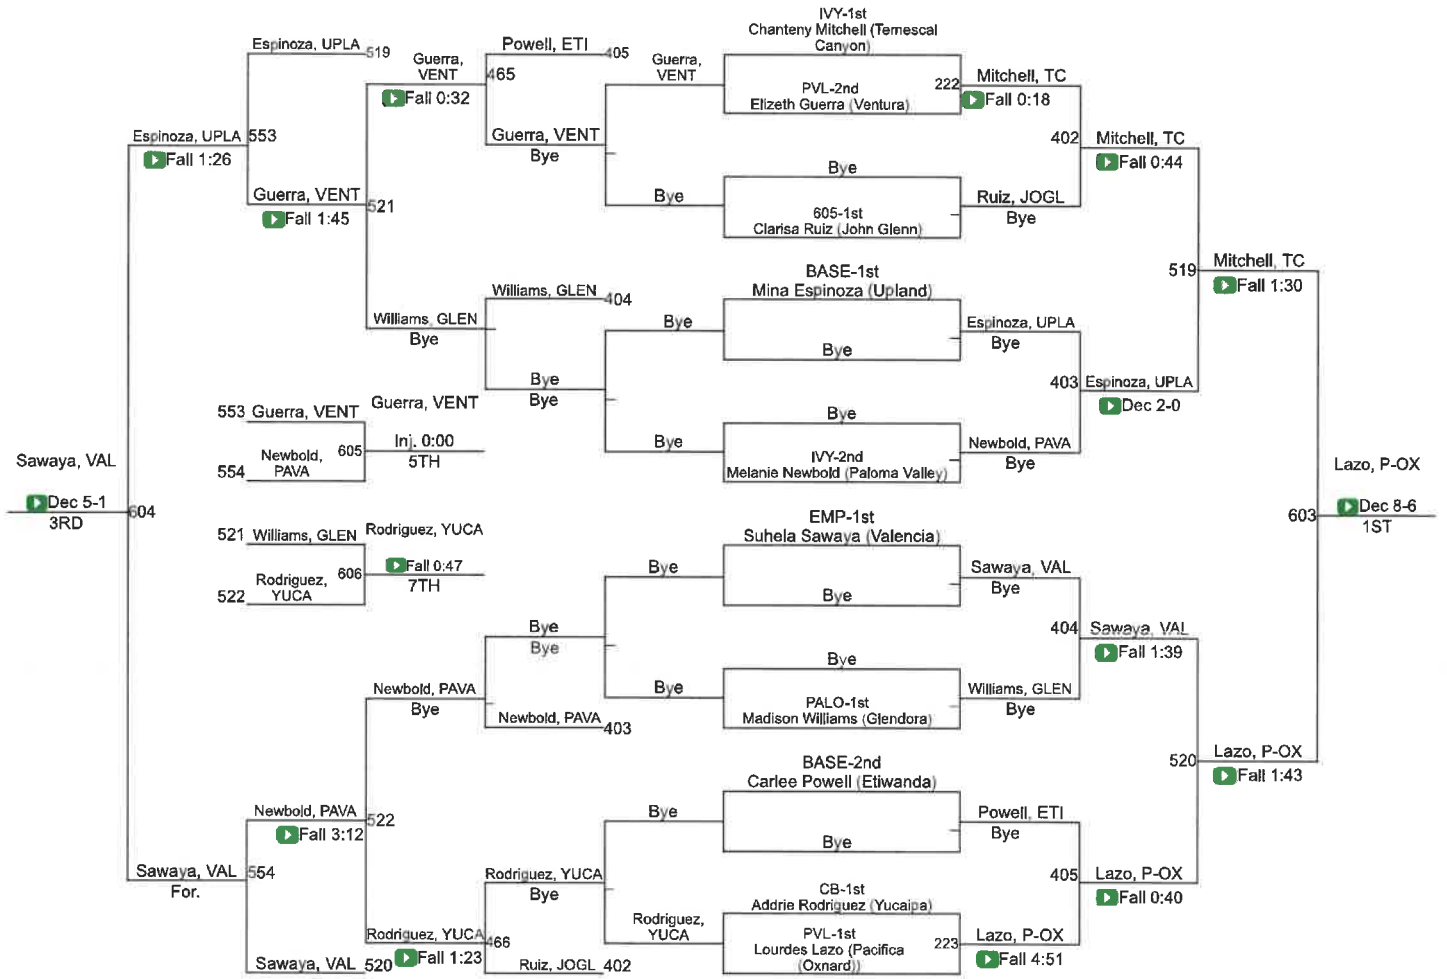

143

2022 Girls CIF-SS Individuals Northern Division

150

150

2022 Girls CIF-SS Individuals Northern Division

160

160

2022 Girls CIF-SS Individuals Northern Division