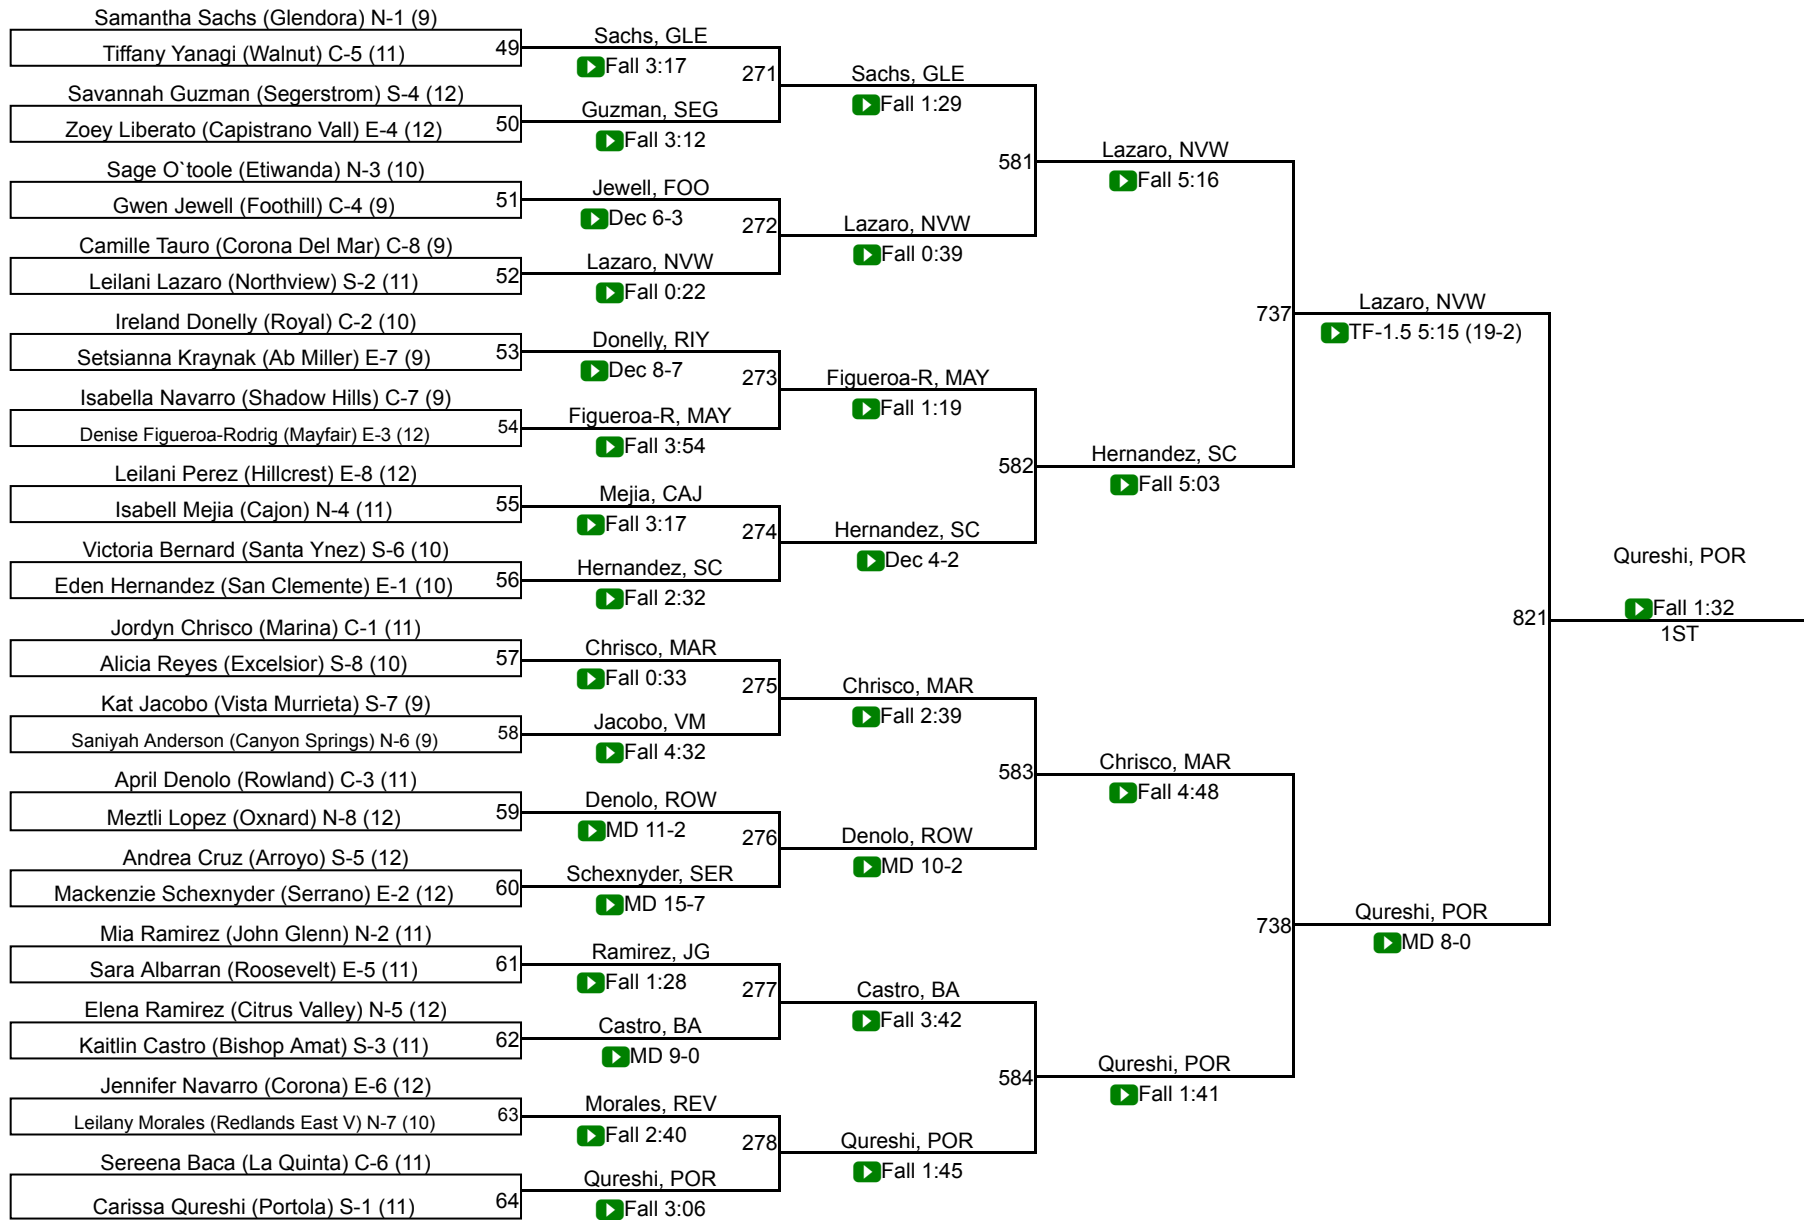

CIF SS Girls Ford Masters Wrestling Meet

101

CIF SS Girls Ford Masters Wrestling Meet

106

CIF SS Girls Ford Masters Wrestling Meet

111

CIF SS Girls Ford Masters Wrestling Meet

116