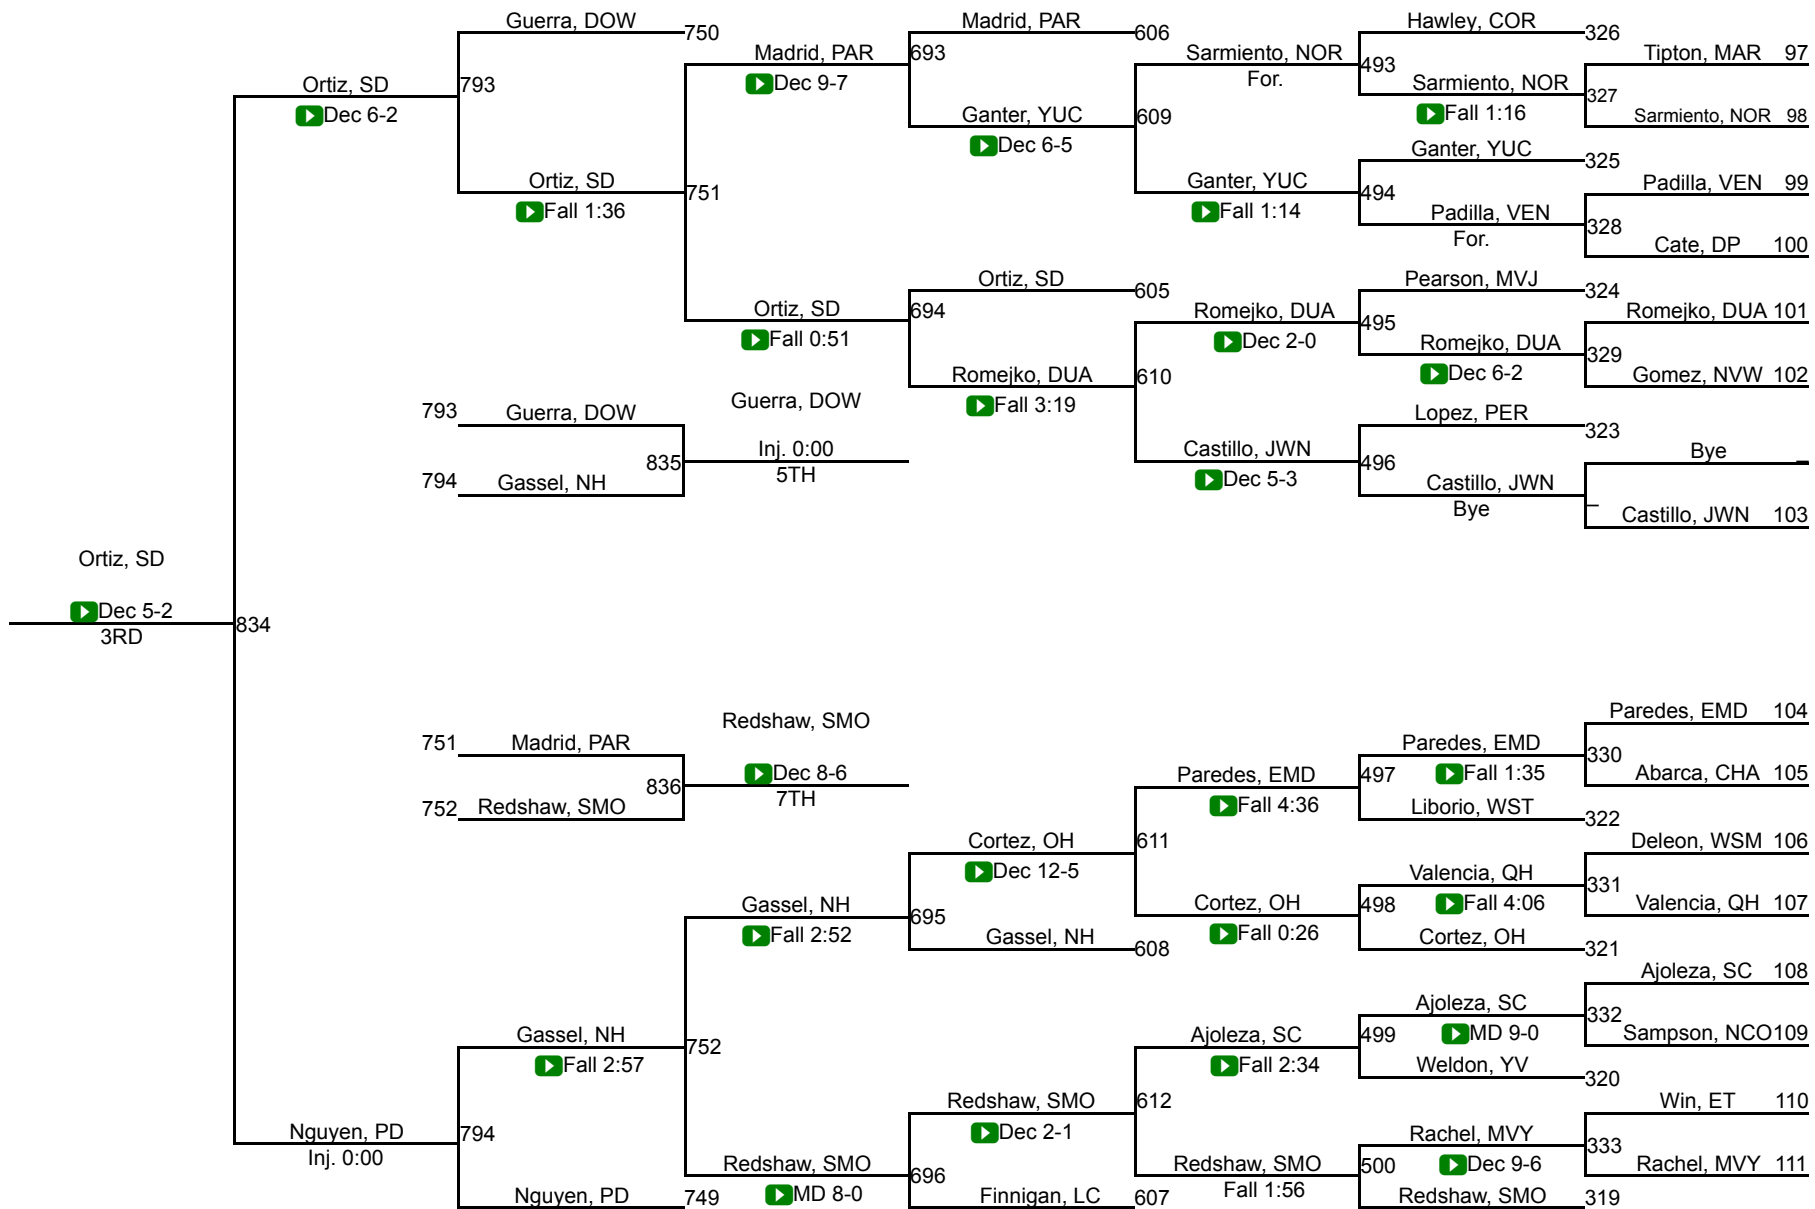

CIF SS Girls Ford Masters Wrestling Meet

121

CIF SS Girls Ford Masters Wrestling Meet

126

CIF SS Girls Ford Masters Wrestling Meet

131

CIF SS Girls Ford Masters Wrestling Meet

137