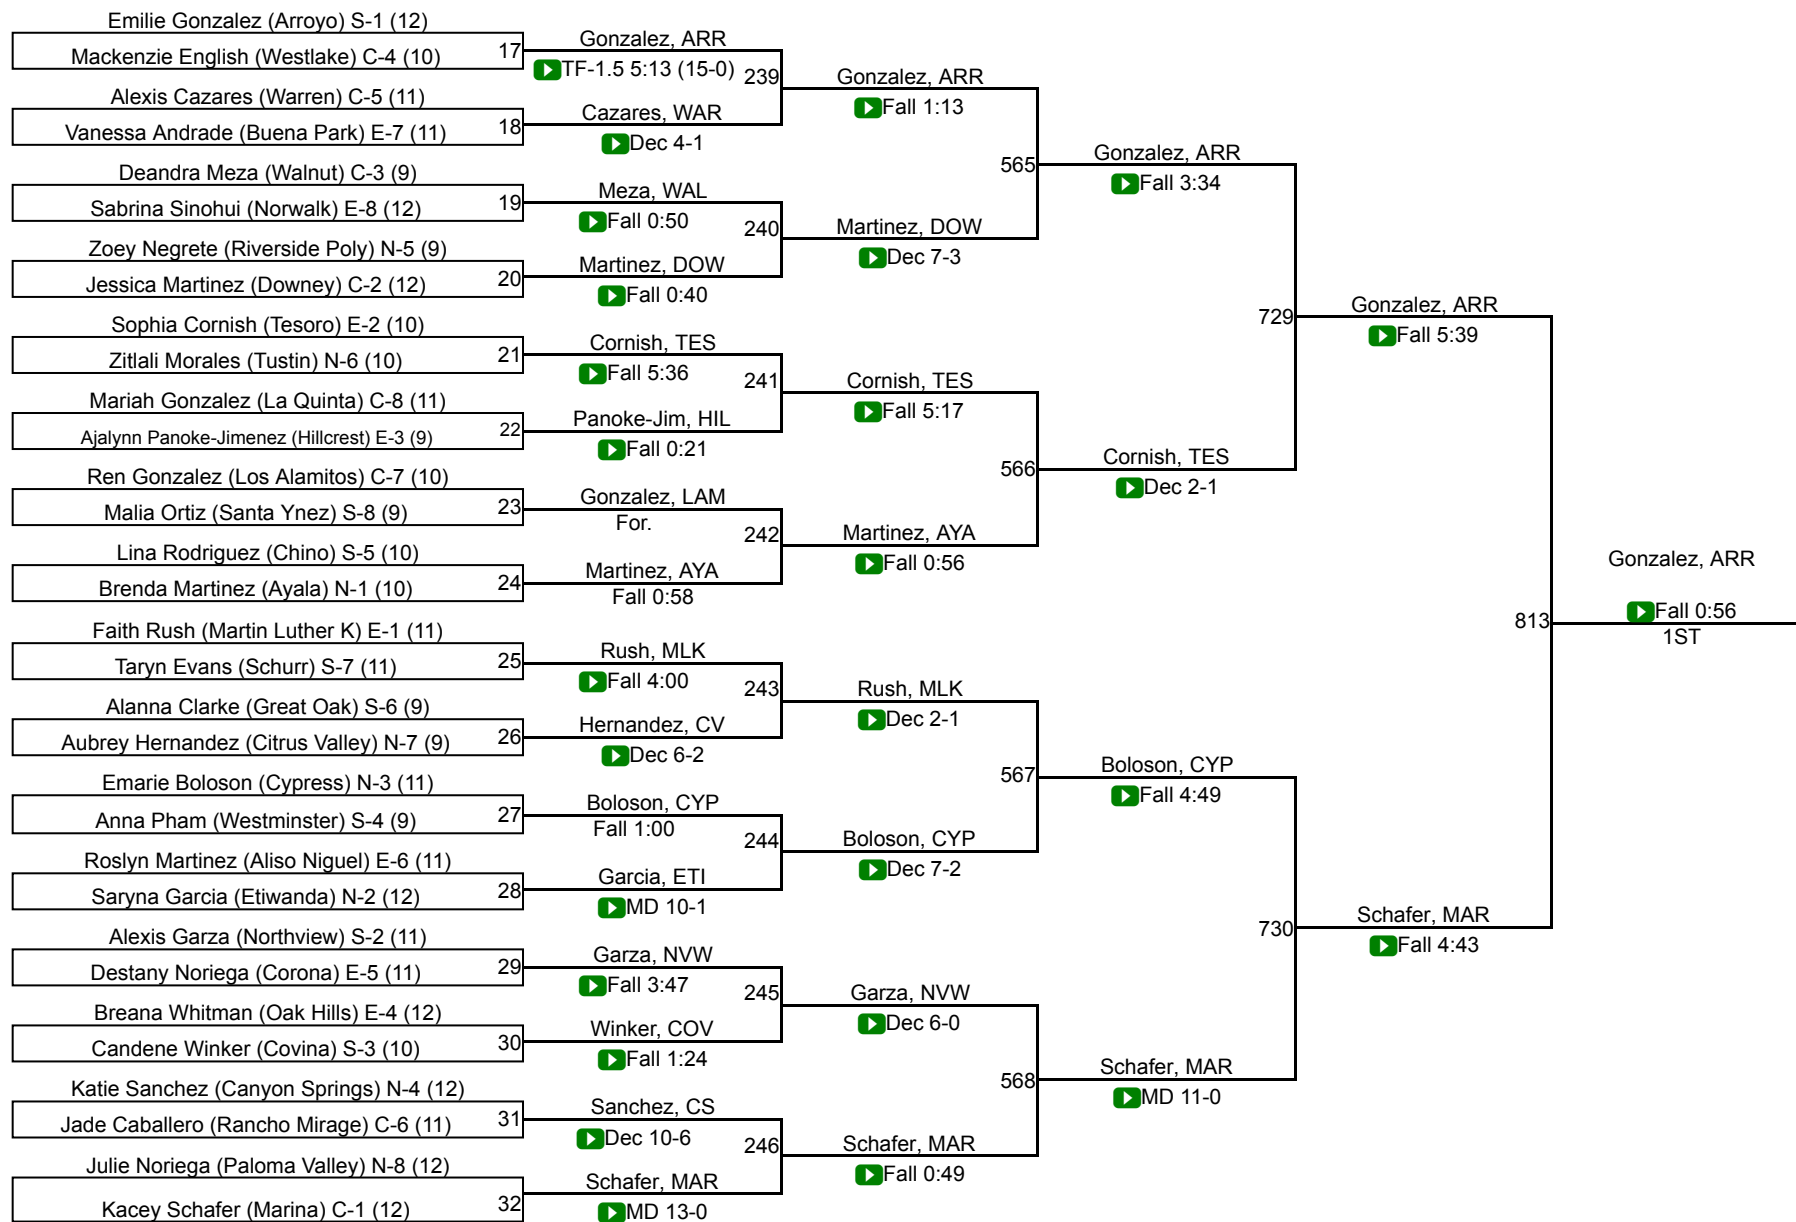

CIF SS Girls Ford Masters Wrestling Meet

101

CIF SS Girls Ford Masters Wrestling Meet

106

CIF SS Girls Ford Masters Wrestling Meet

111

CIF SS Girls Ford Masters Wrestling Meet

116