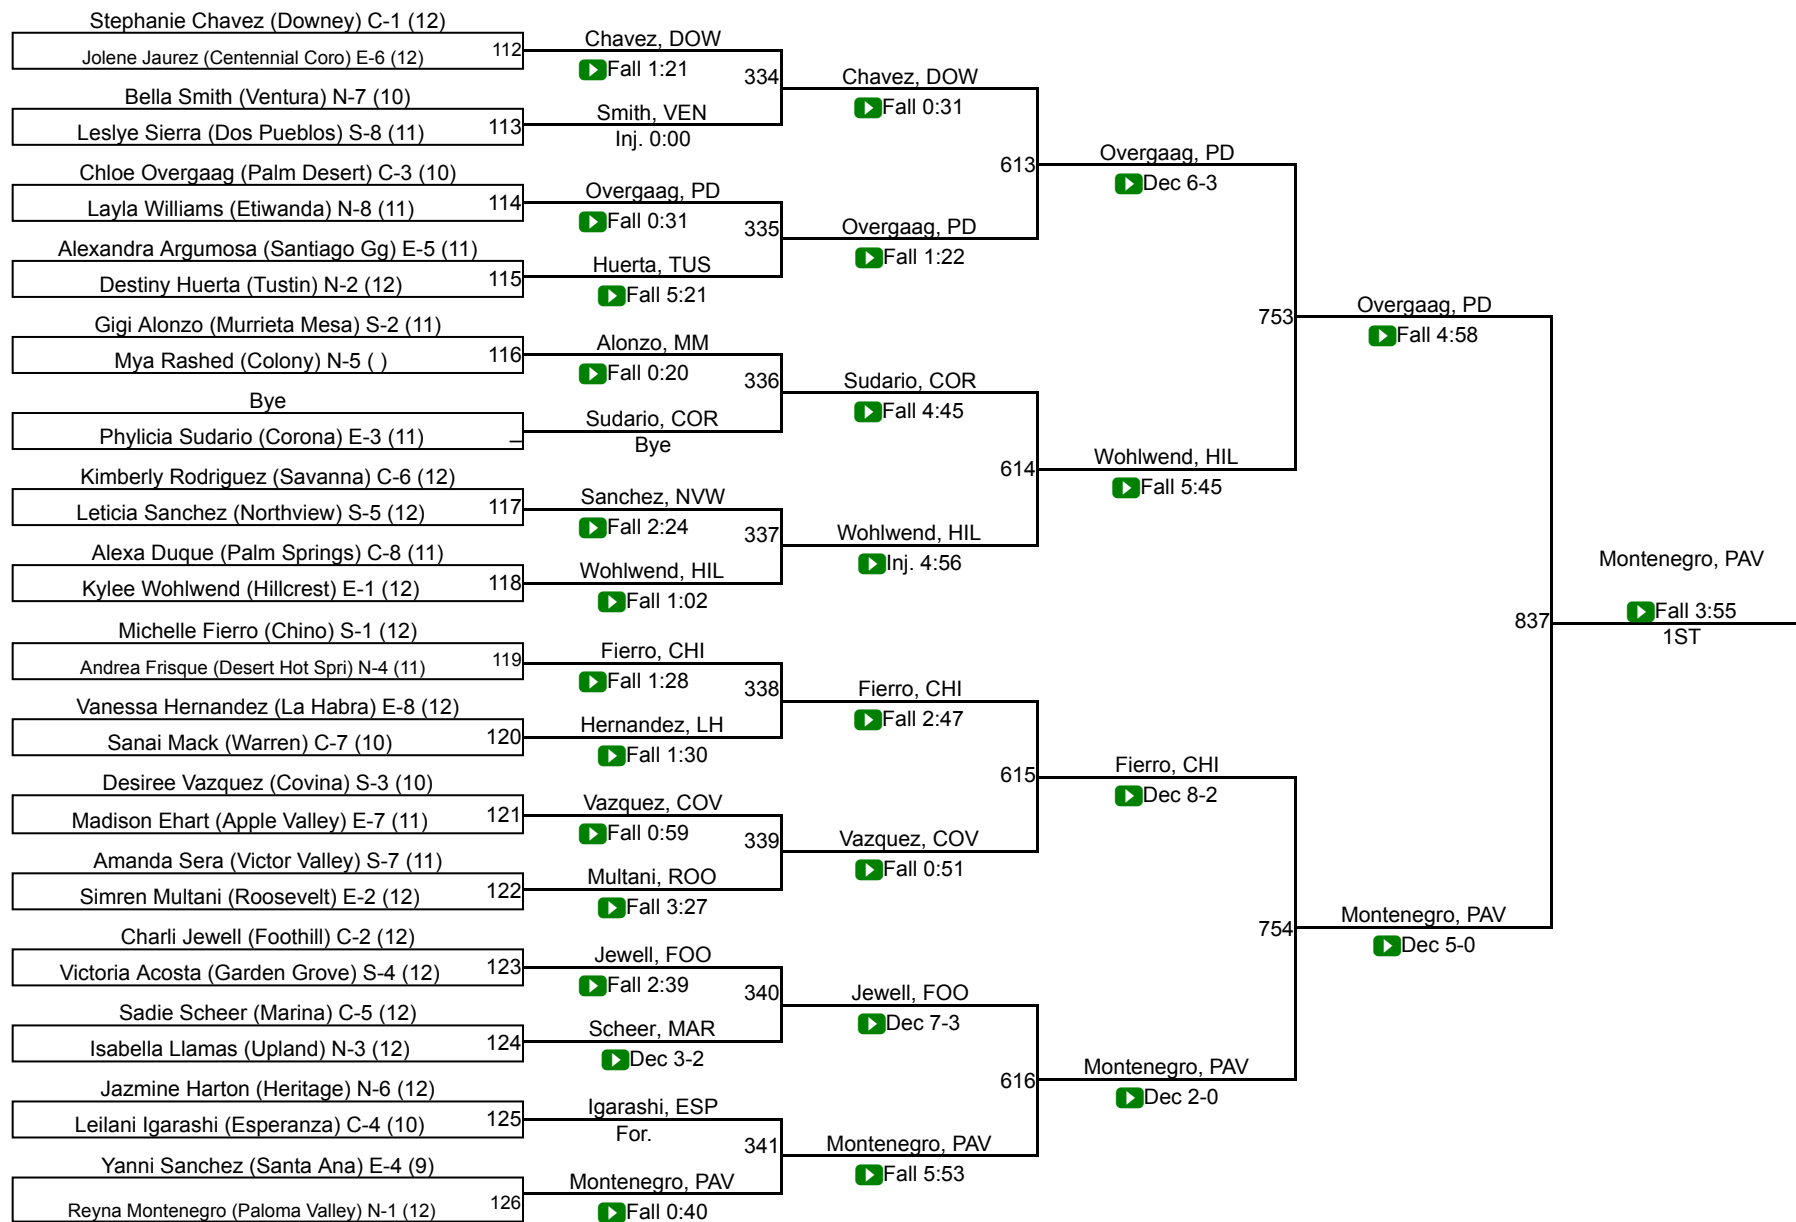

CIF SS Girls Ford Masters Wrestling Meet

121

CIF SS Girls Ford Masters Wrestling Meet

126

CIF SS Girls Ford Masters Wrestling Meet

131

CIF SS Girls Ford Masters Wrestling Meet

137