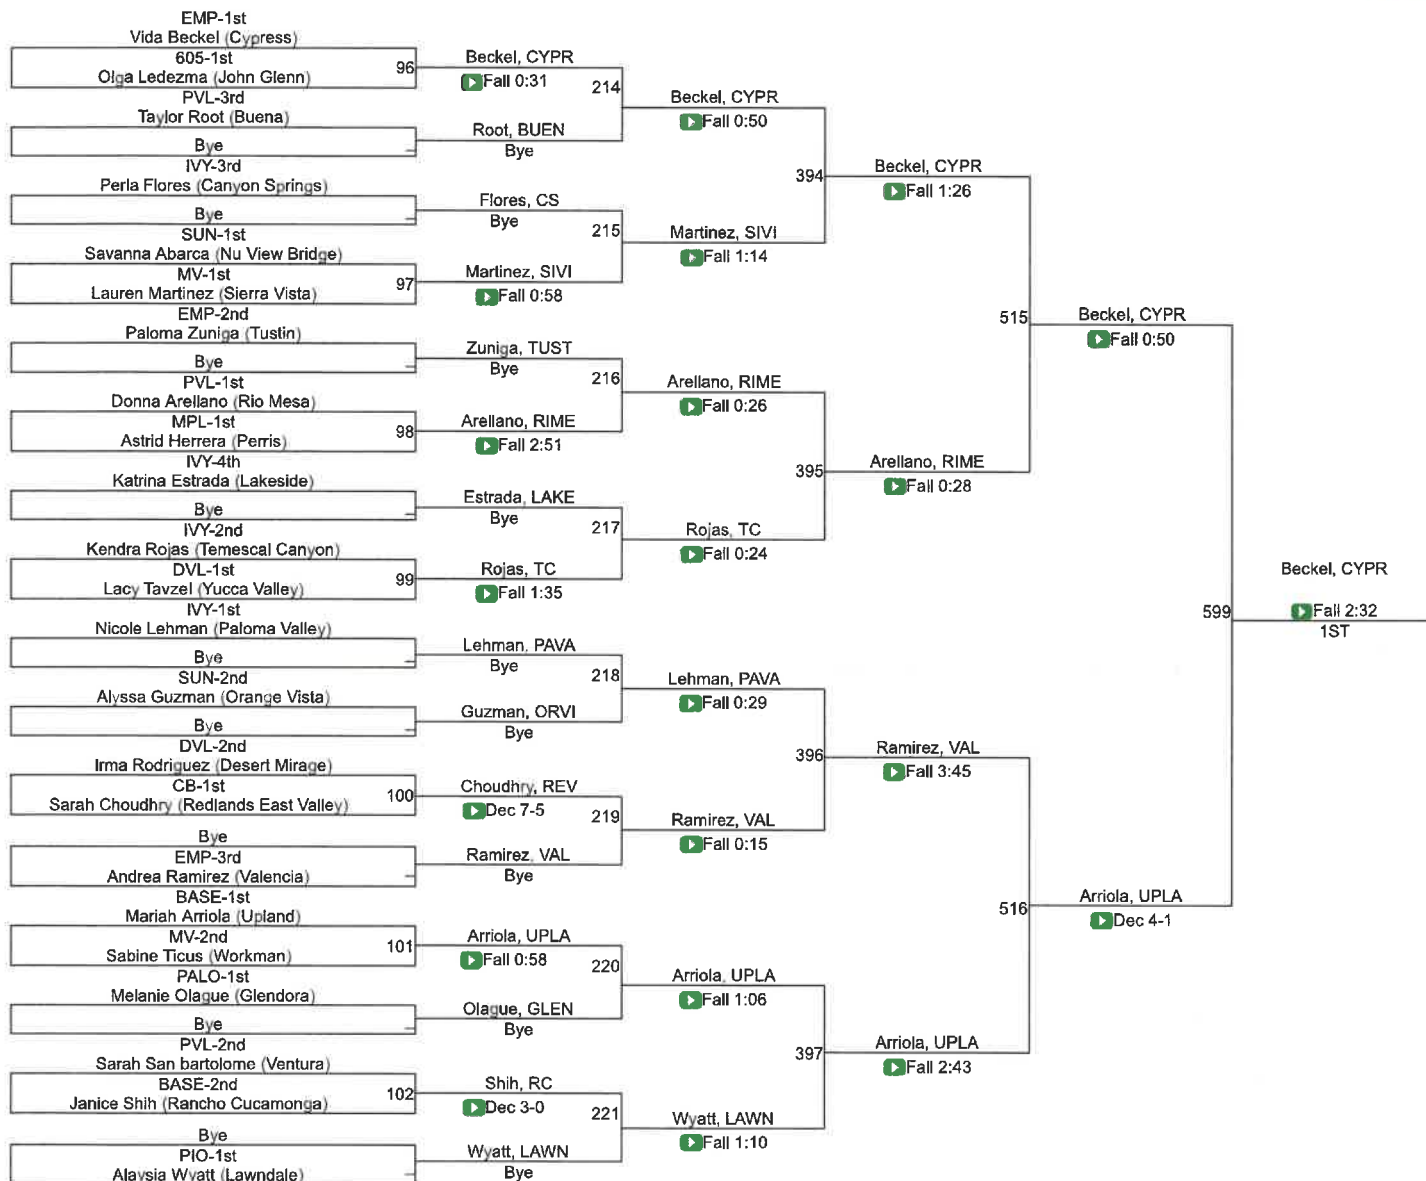

143

2022 Girls CIF-SS Individuals Northern Division

150

150

2022 Girls CIF-SS Individuals Northern Division

160

160

2022 Girls CIF-SS Individuals Northern Division