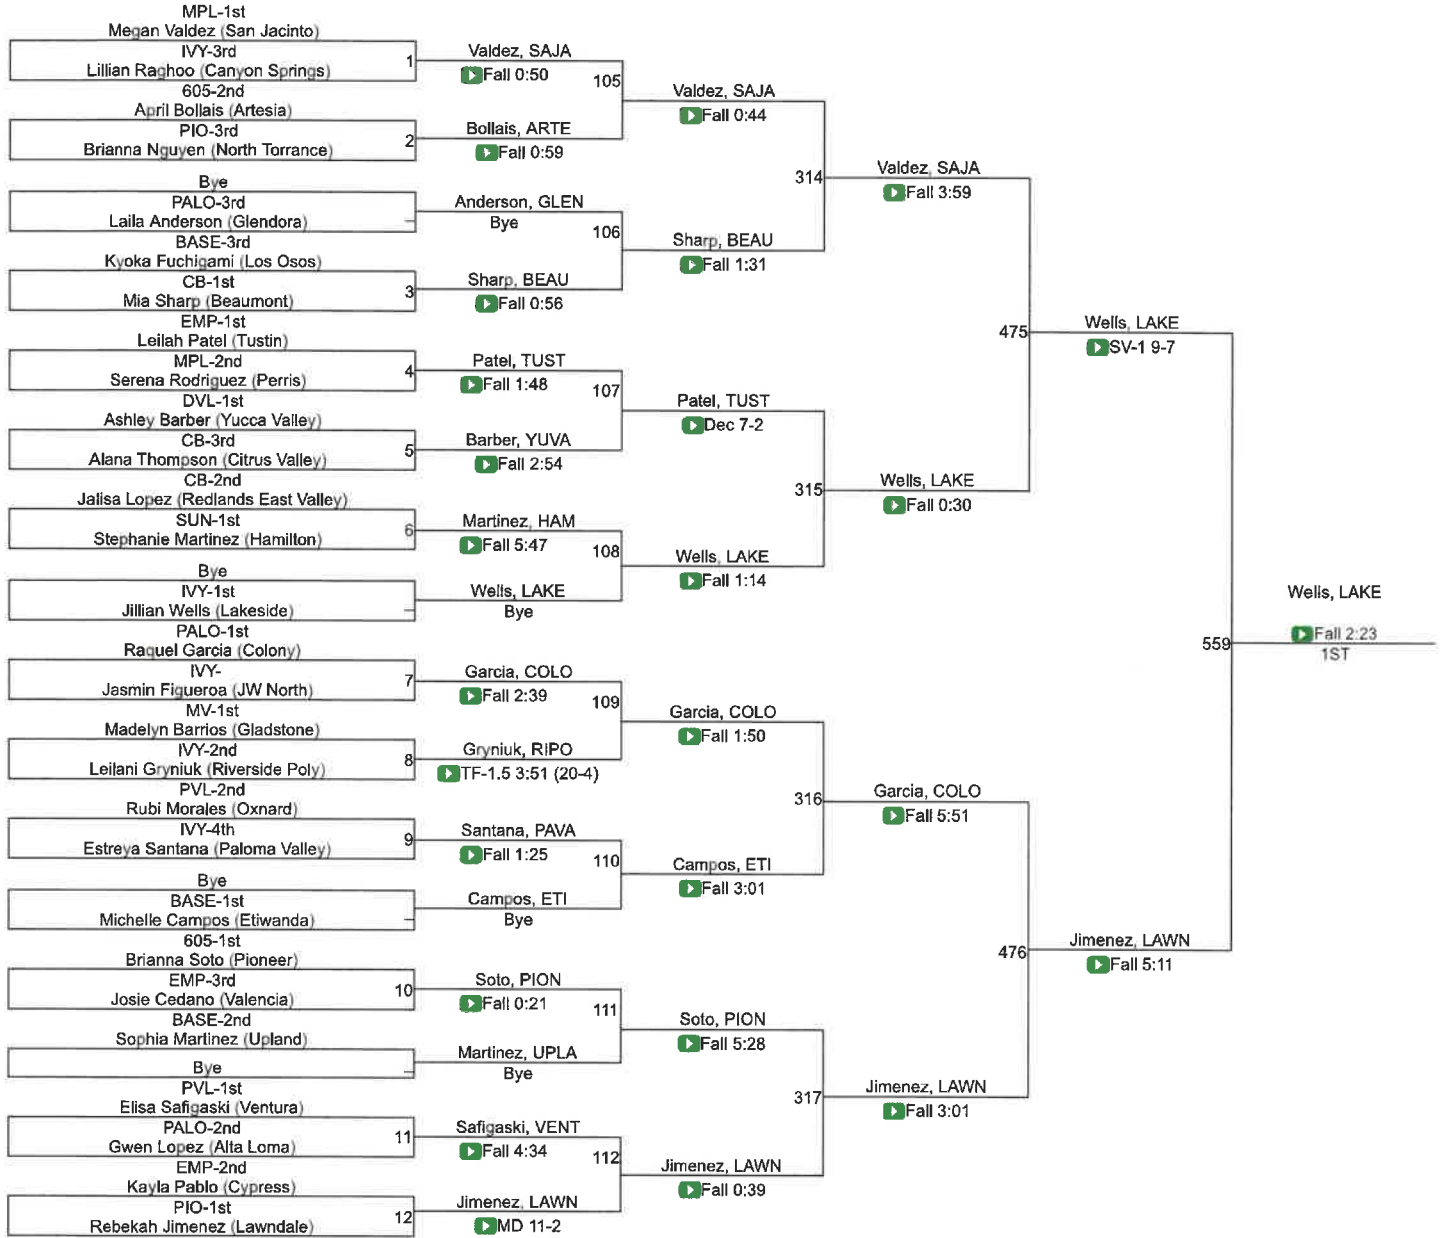

2022 Girls CIF-SS Individuals Northern Division