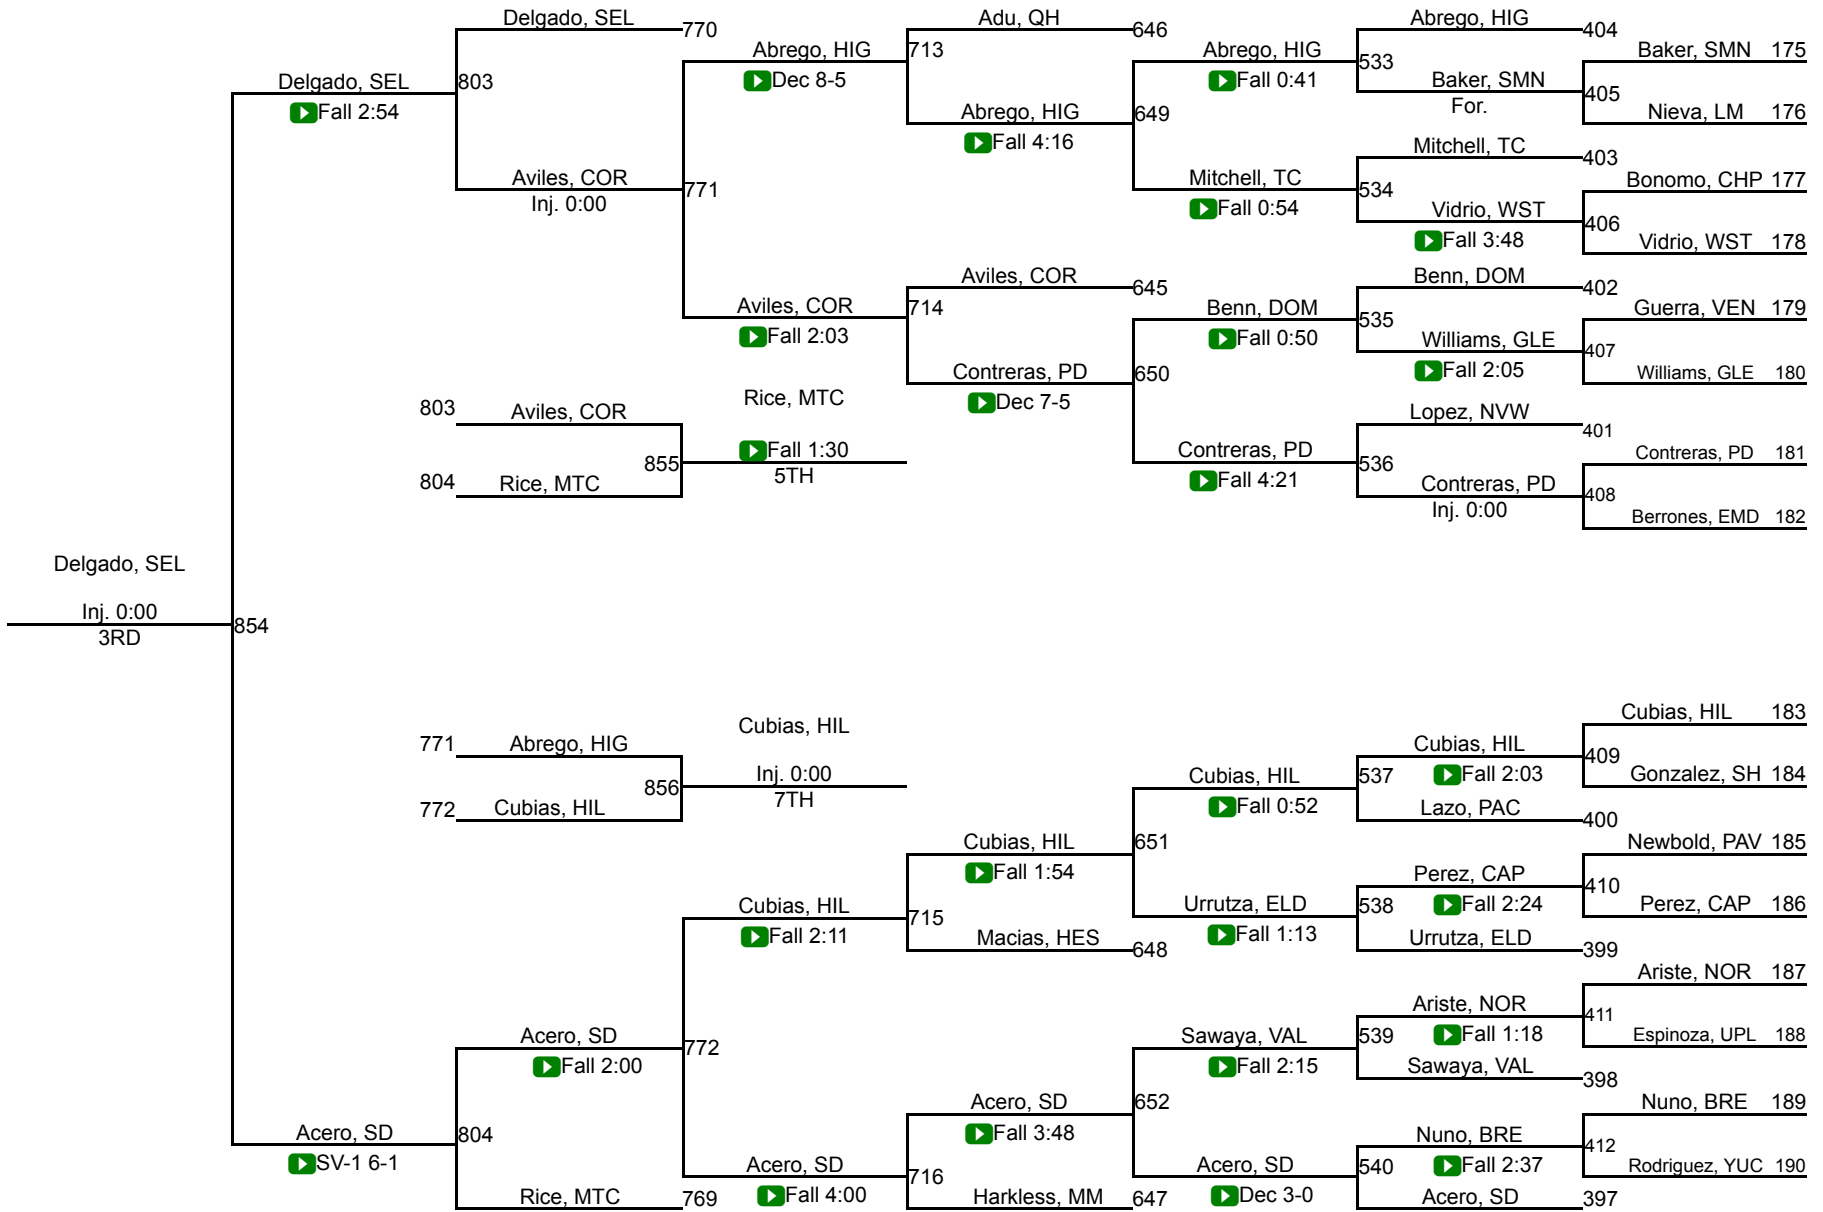

CIF SS Girls Ford Masters Wrestling Meet

143

CIF SS Girls Ford Masters Wrestling Meet

150

CIF SS Girls Ford Masters Wrestling Meet

160

CIF SS Girls Ford Masters Wrestling Meet

170