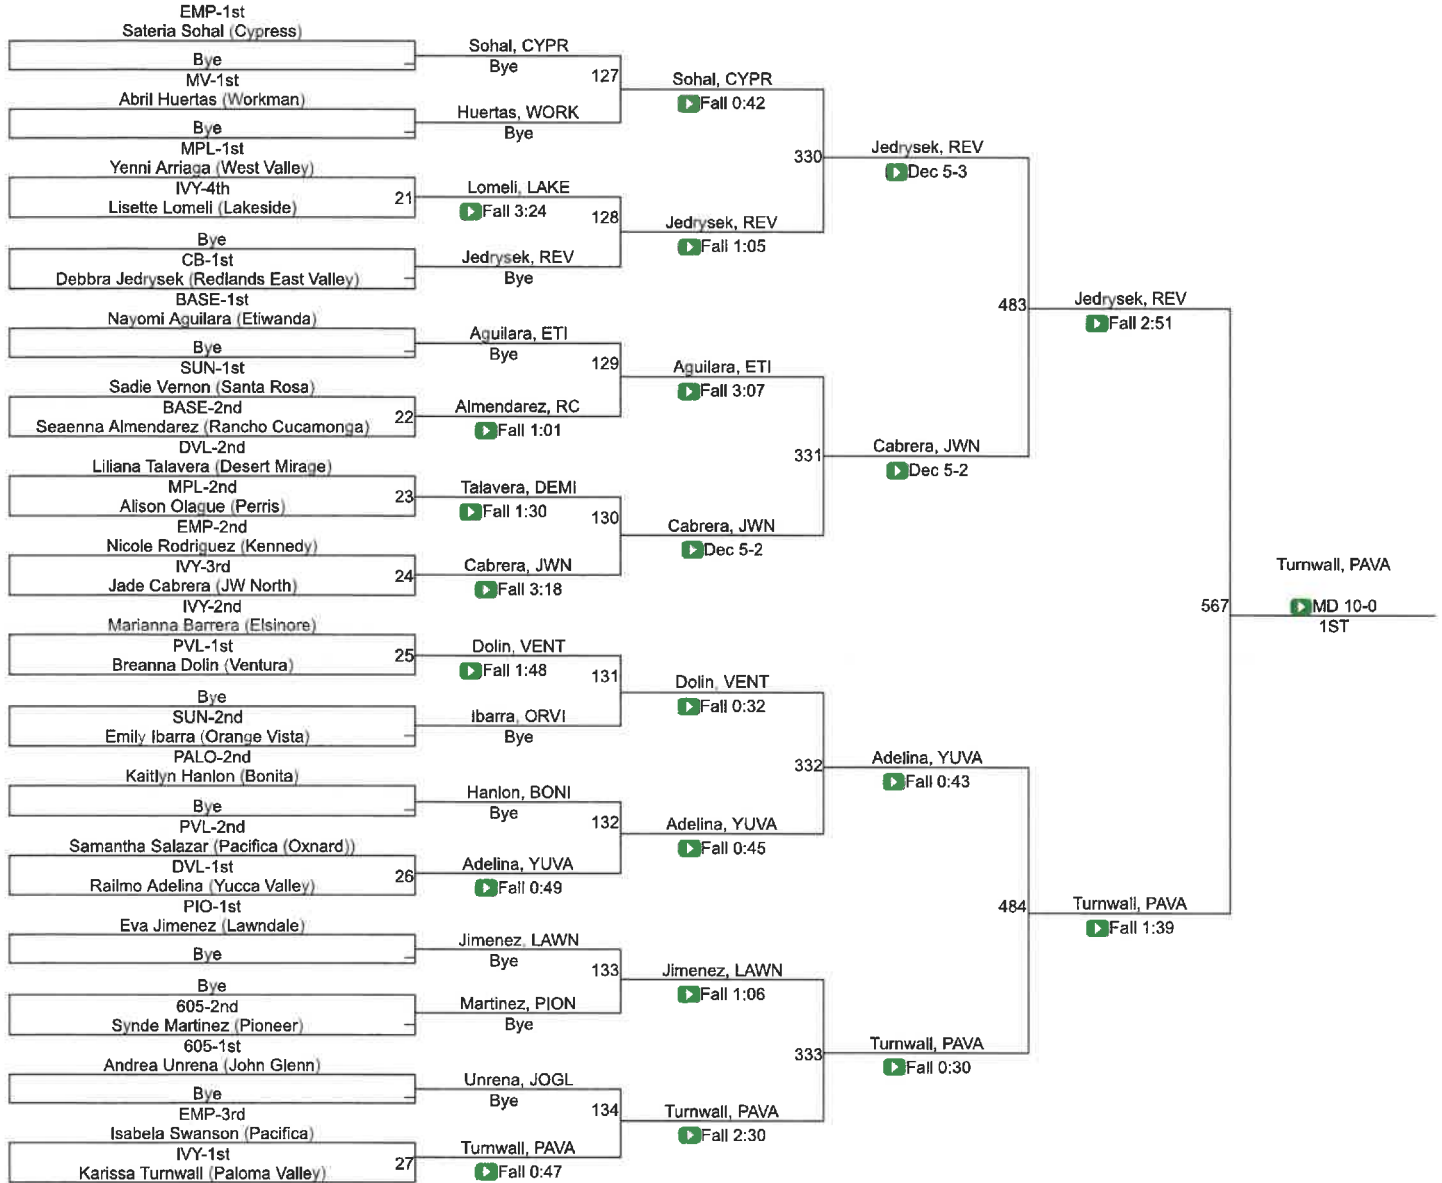

2022 Girls CIF-SS Individuals Northern Division

101

2022 Girls CIF-SS Individuals Northern Division

106

2022 Girls CIF-SS Individuals Northern Division

2022 Girls CIF-SS Individuals Northern Division

116

2022 Girls CIF-SS Individuals Northern Division