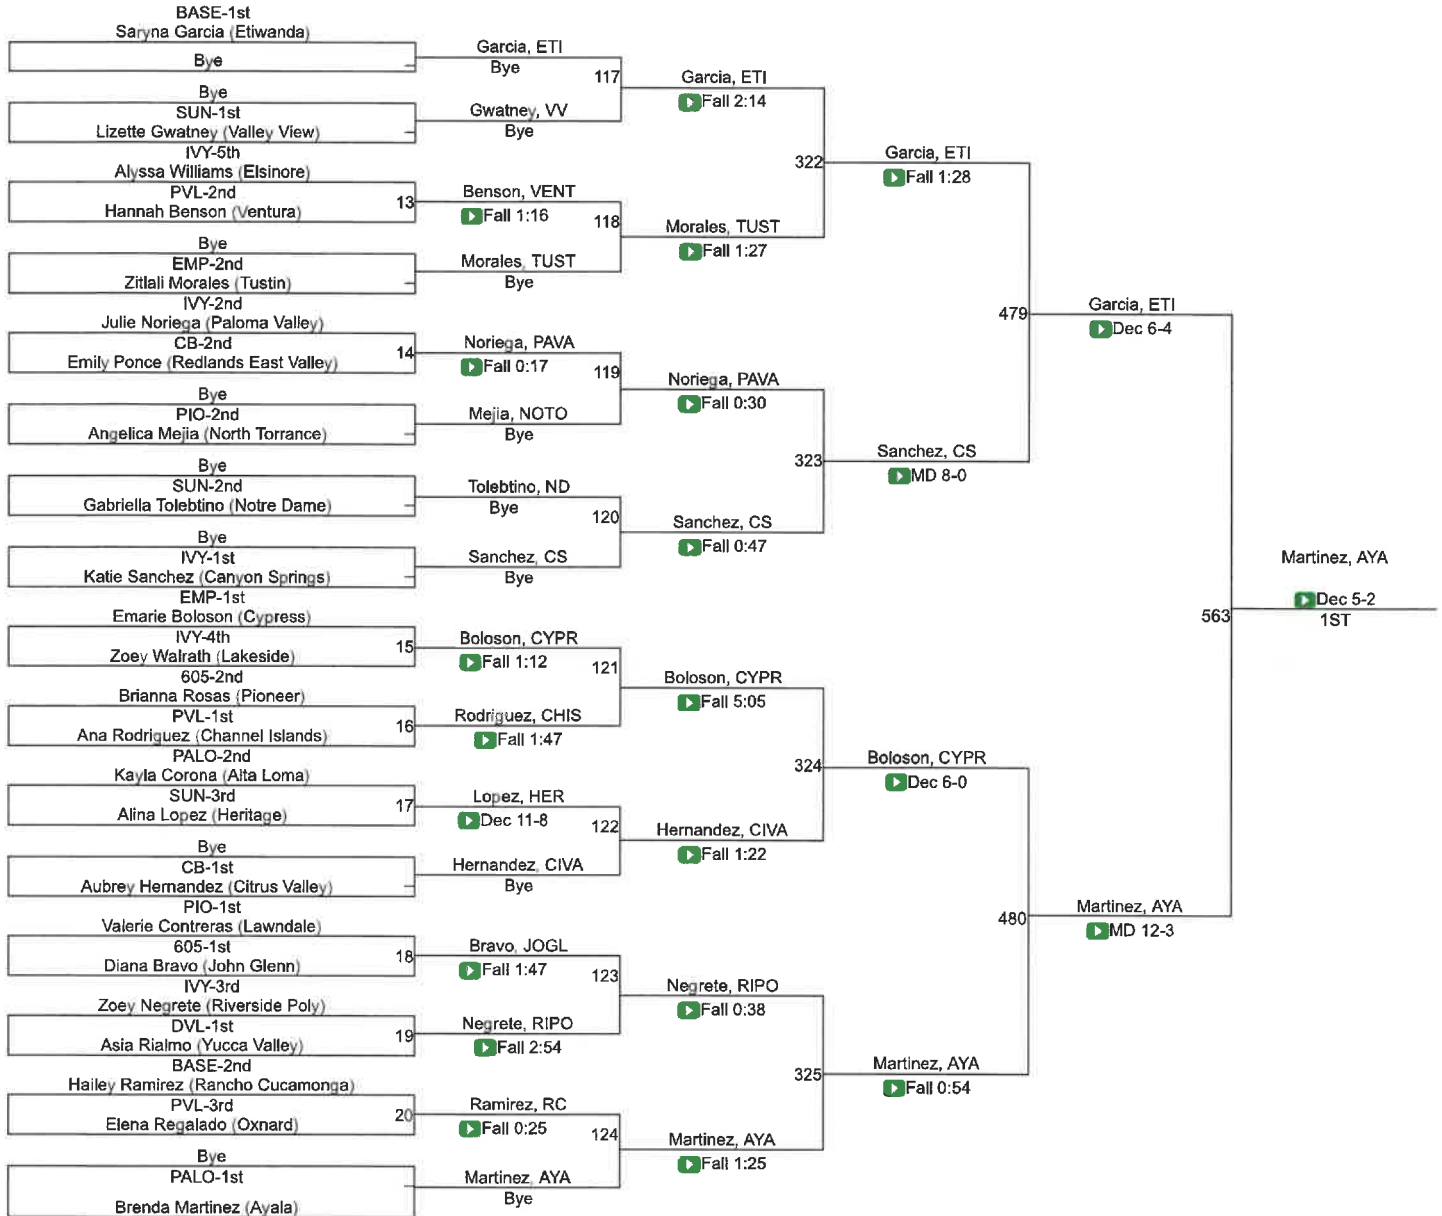

2022 Girls CIF-SS Individuals Northern Division