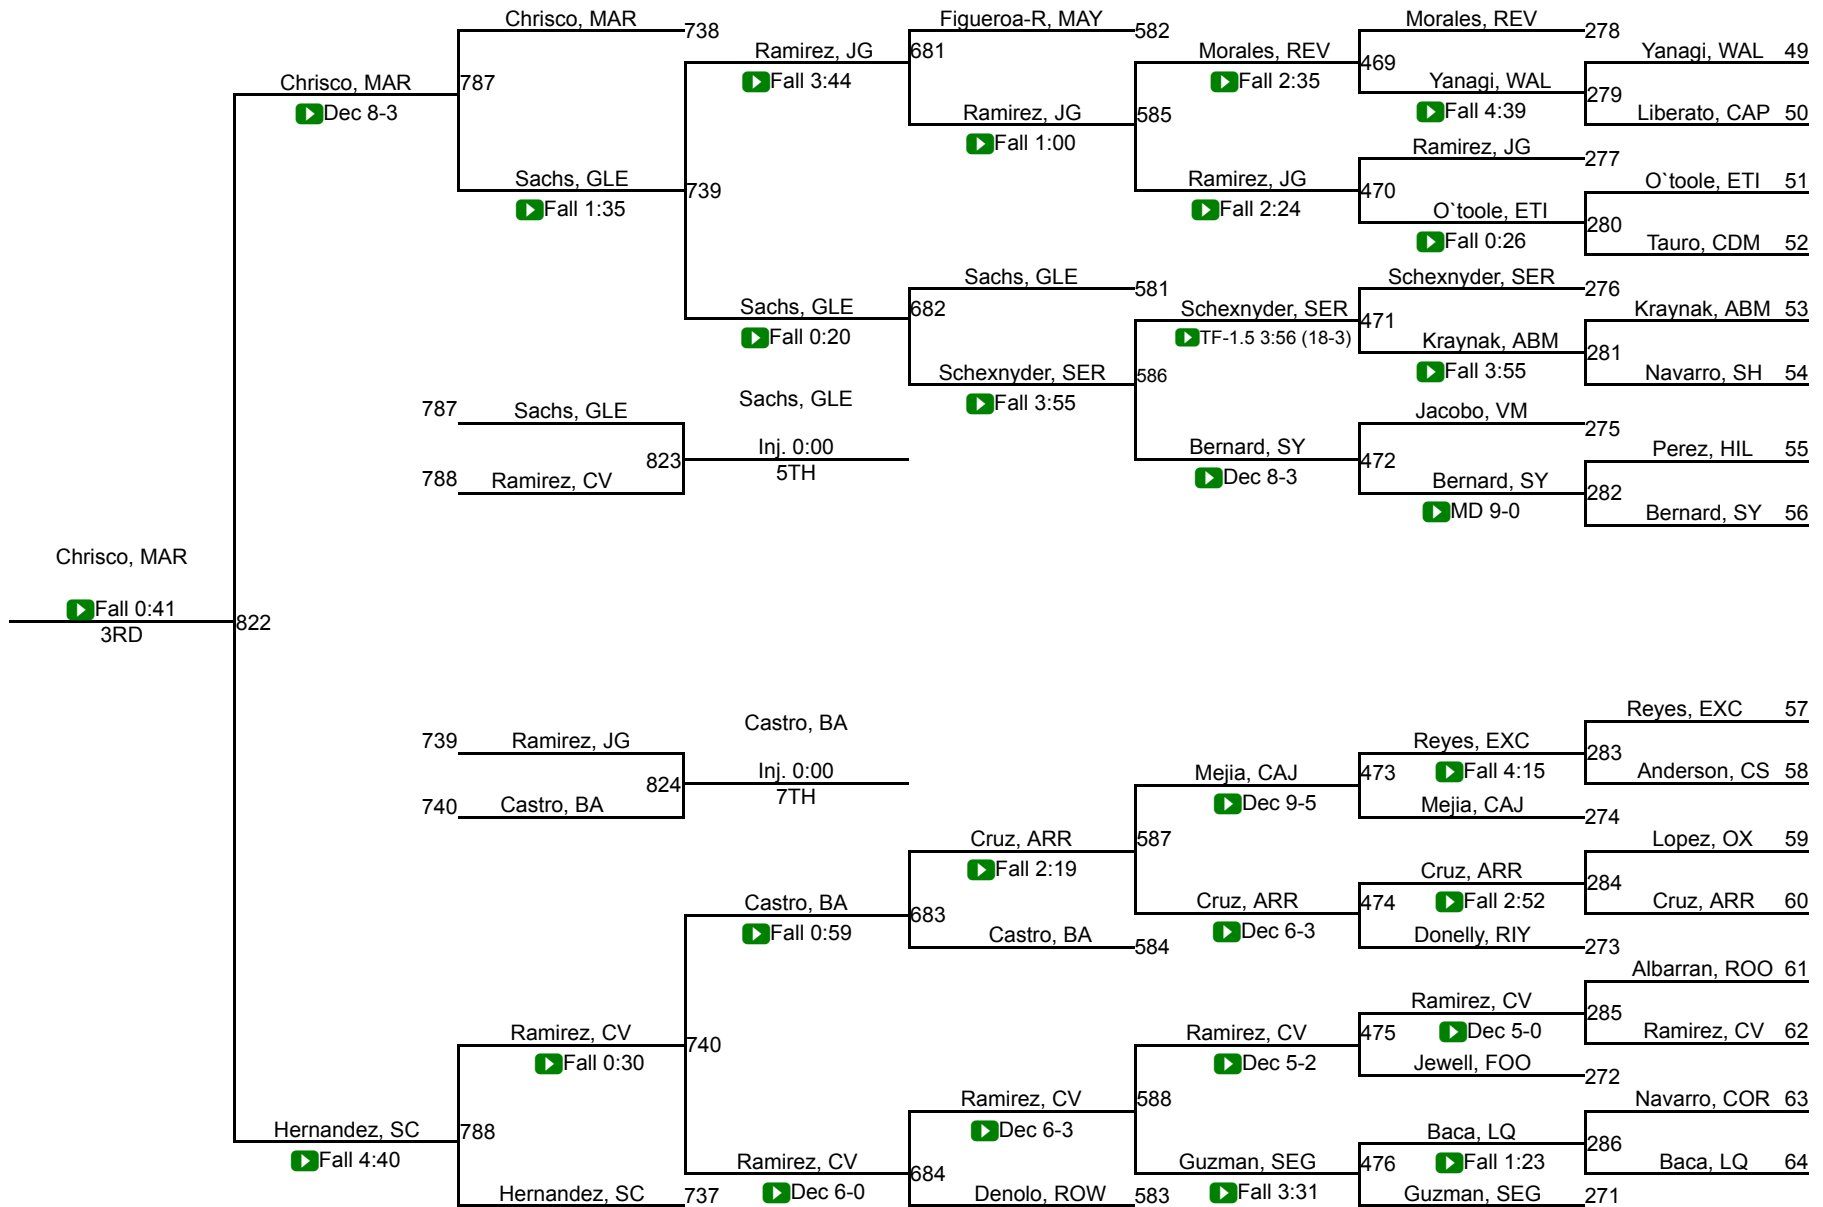

CIF SS Girls Ford Masters Wrestling Meet

101

CIF SS Girls Ford Masters Wrestling Meet

106

CIF SS Girls Ford Masters Wrestling Meet

111

CIF SS Girls Ford Masters Wrestling Meet

116