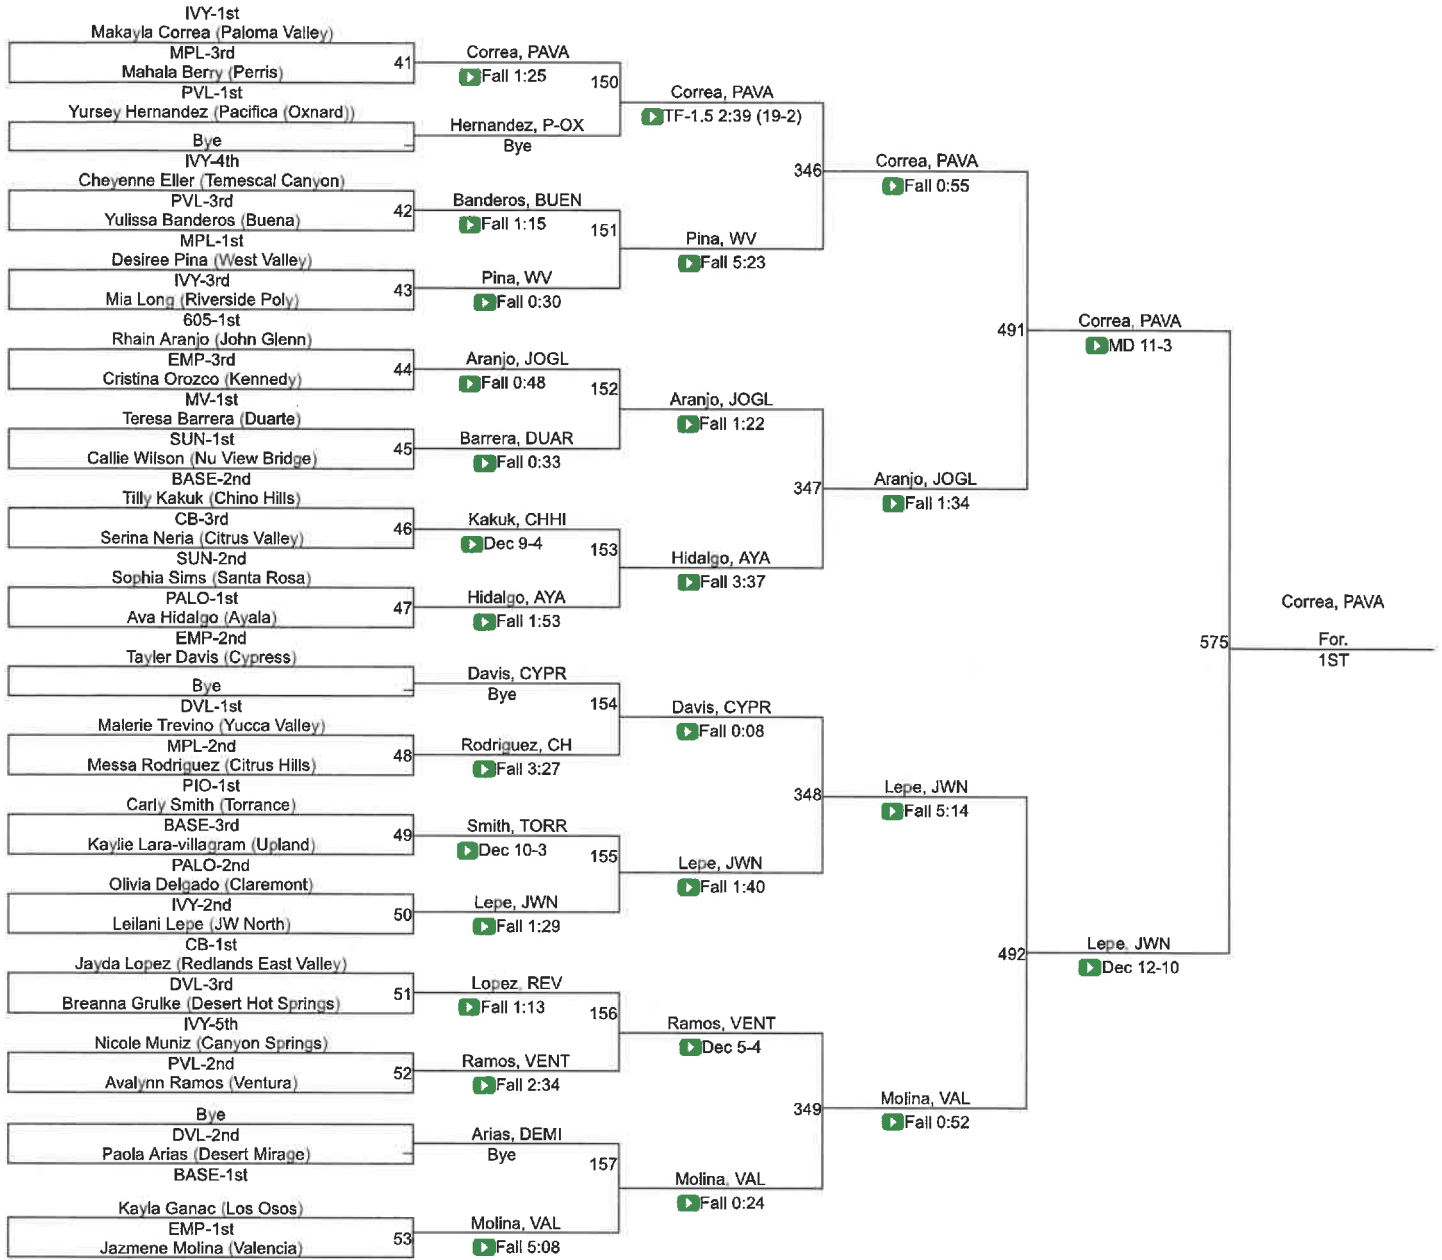

2022 Girls CIF-SS Individuals Northern Division

101

2022 Girls CIF-SS Individuals Northern Division

106

2022 Girls CIF-SS Individuals Northern Division

2022 Girls CIF-SS Individuals Northern Division

116

2022 Girls CIF-SS Individuals Northern Division