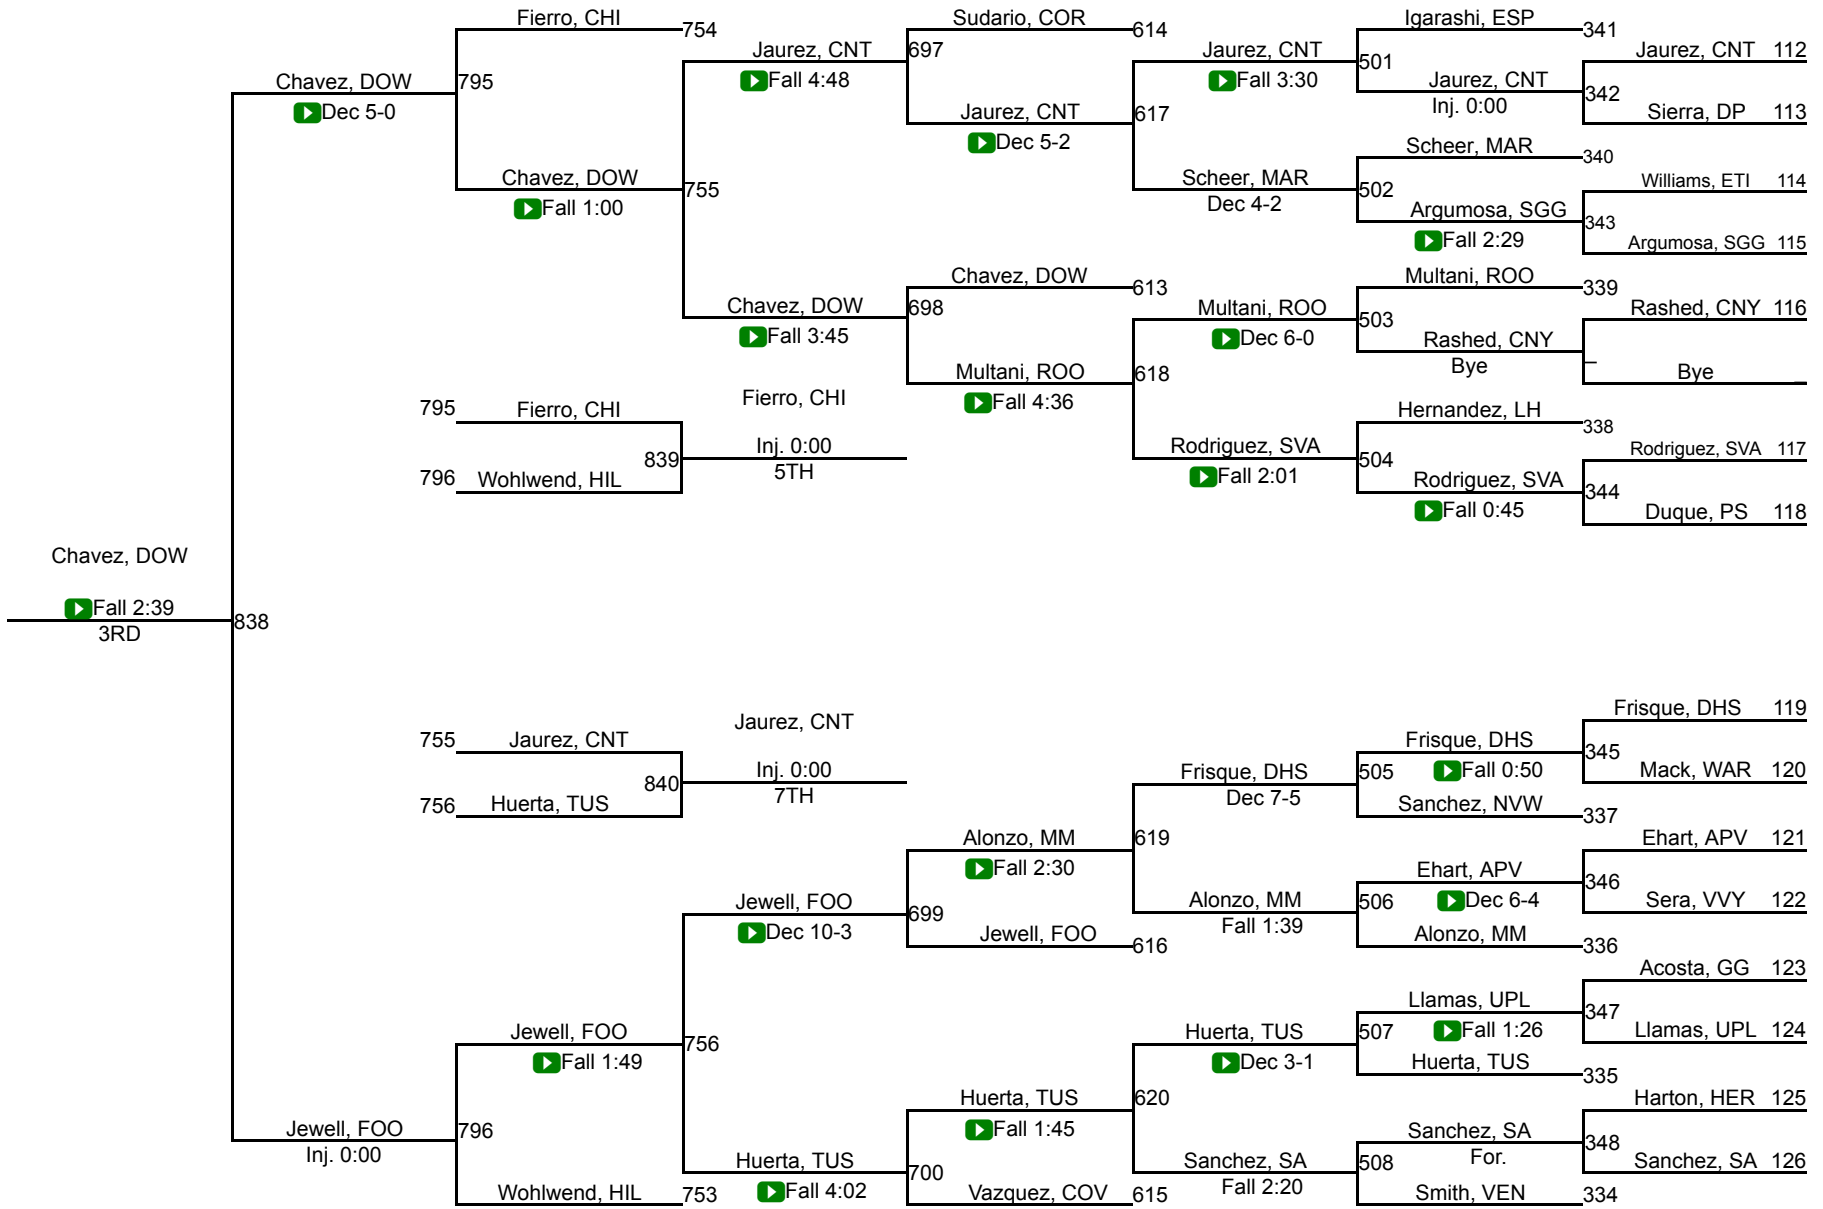

CIF SS Girls Ford Masters Wrestling Meet

121

CIF SS Girls Ford Masters Wrestling Meet

126

CIF SS Girls Ford Masters Wrestling Meet

131

CIF SS Girls Ford Masters Wrestling Meet

137