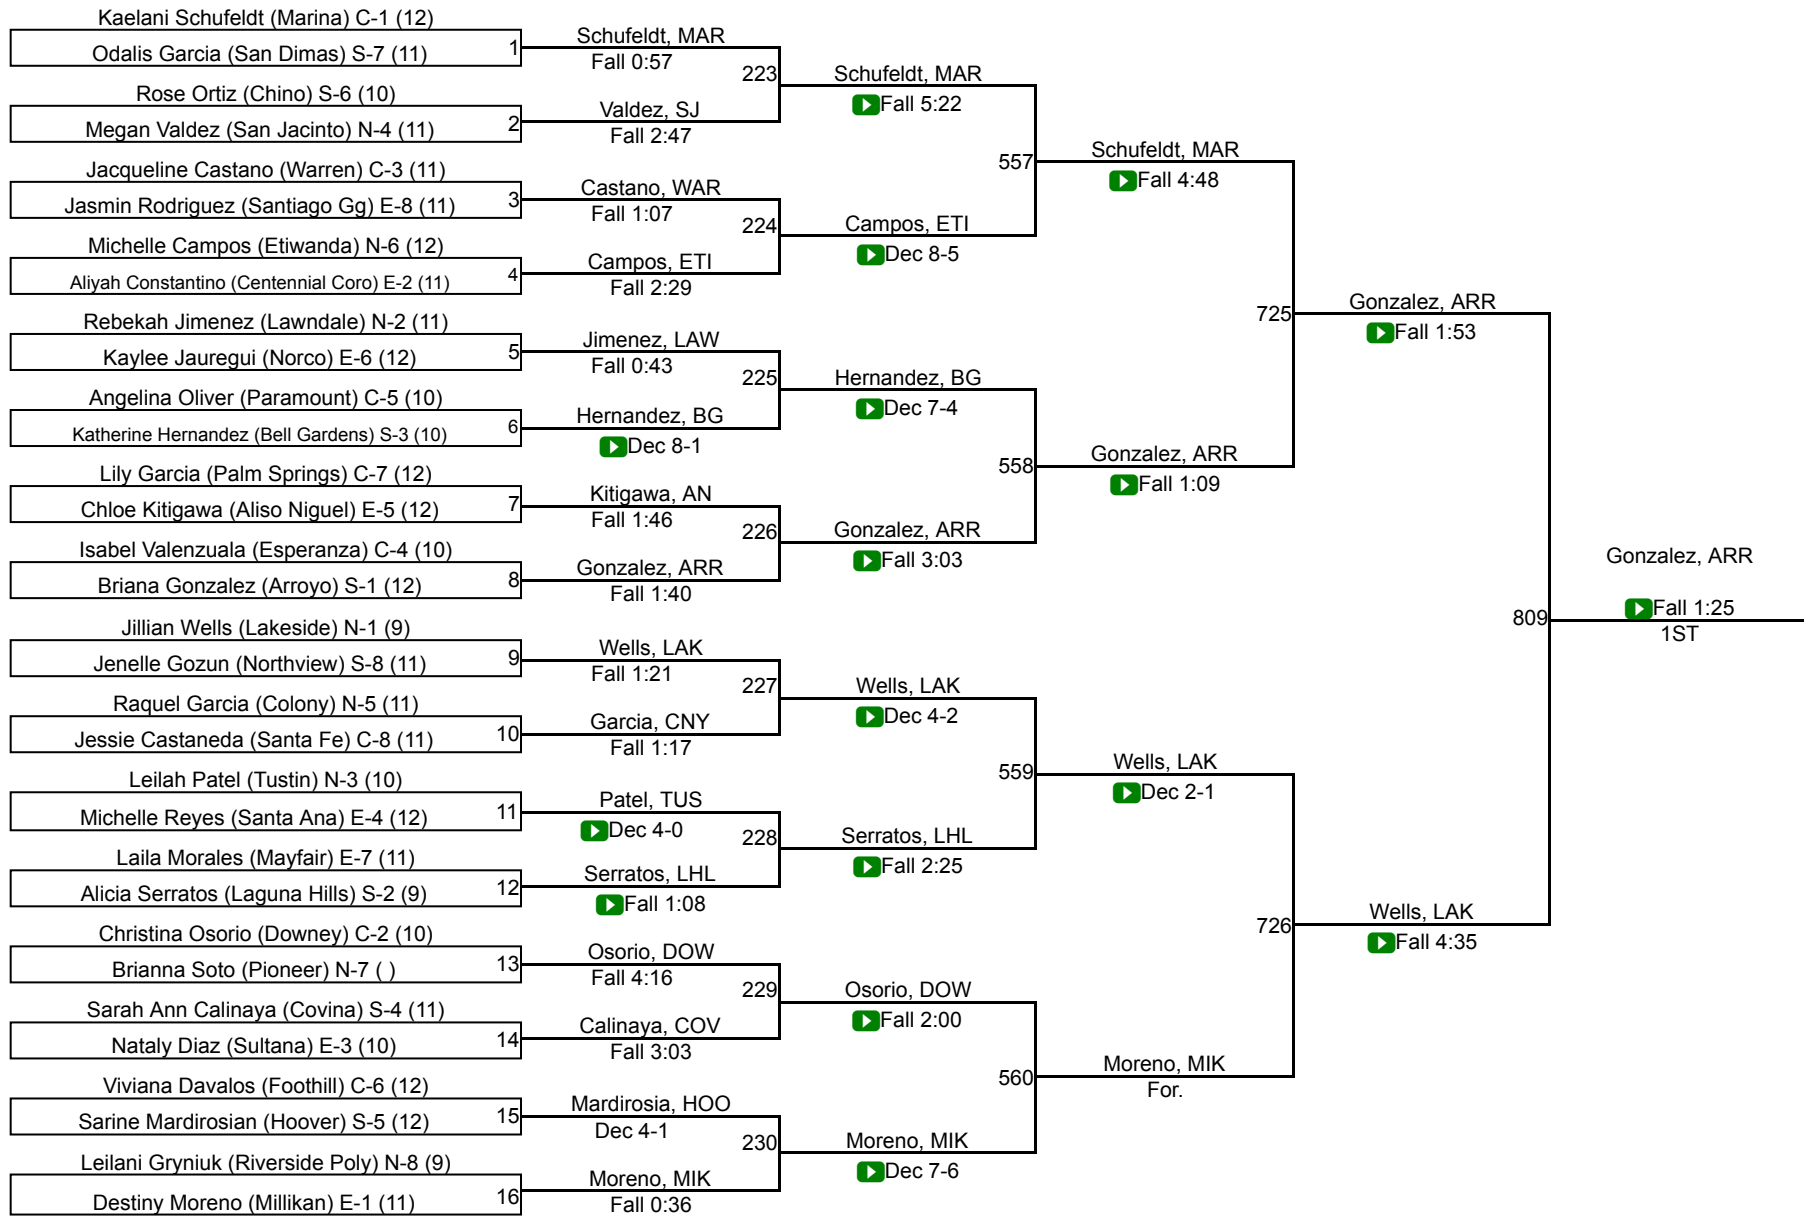

CIF SS Girls Ford Masters Wrestling Meet

101

CIF SS Girls Ford Masters Wrestling Meet

106

CIF SS Girls Ford Masters Wrestling Meet

111

CIF SS Girls Ford Masters Wrestling Meet

116