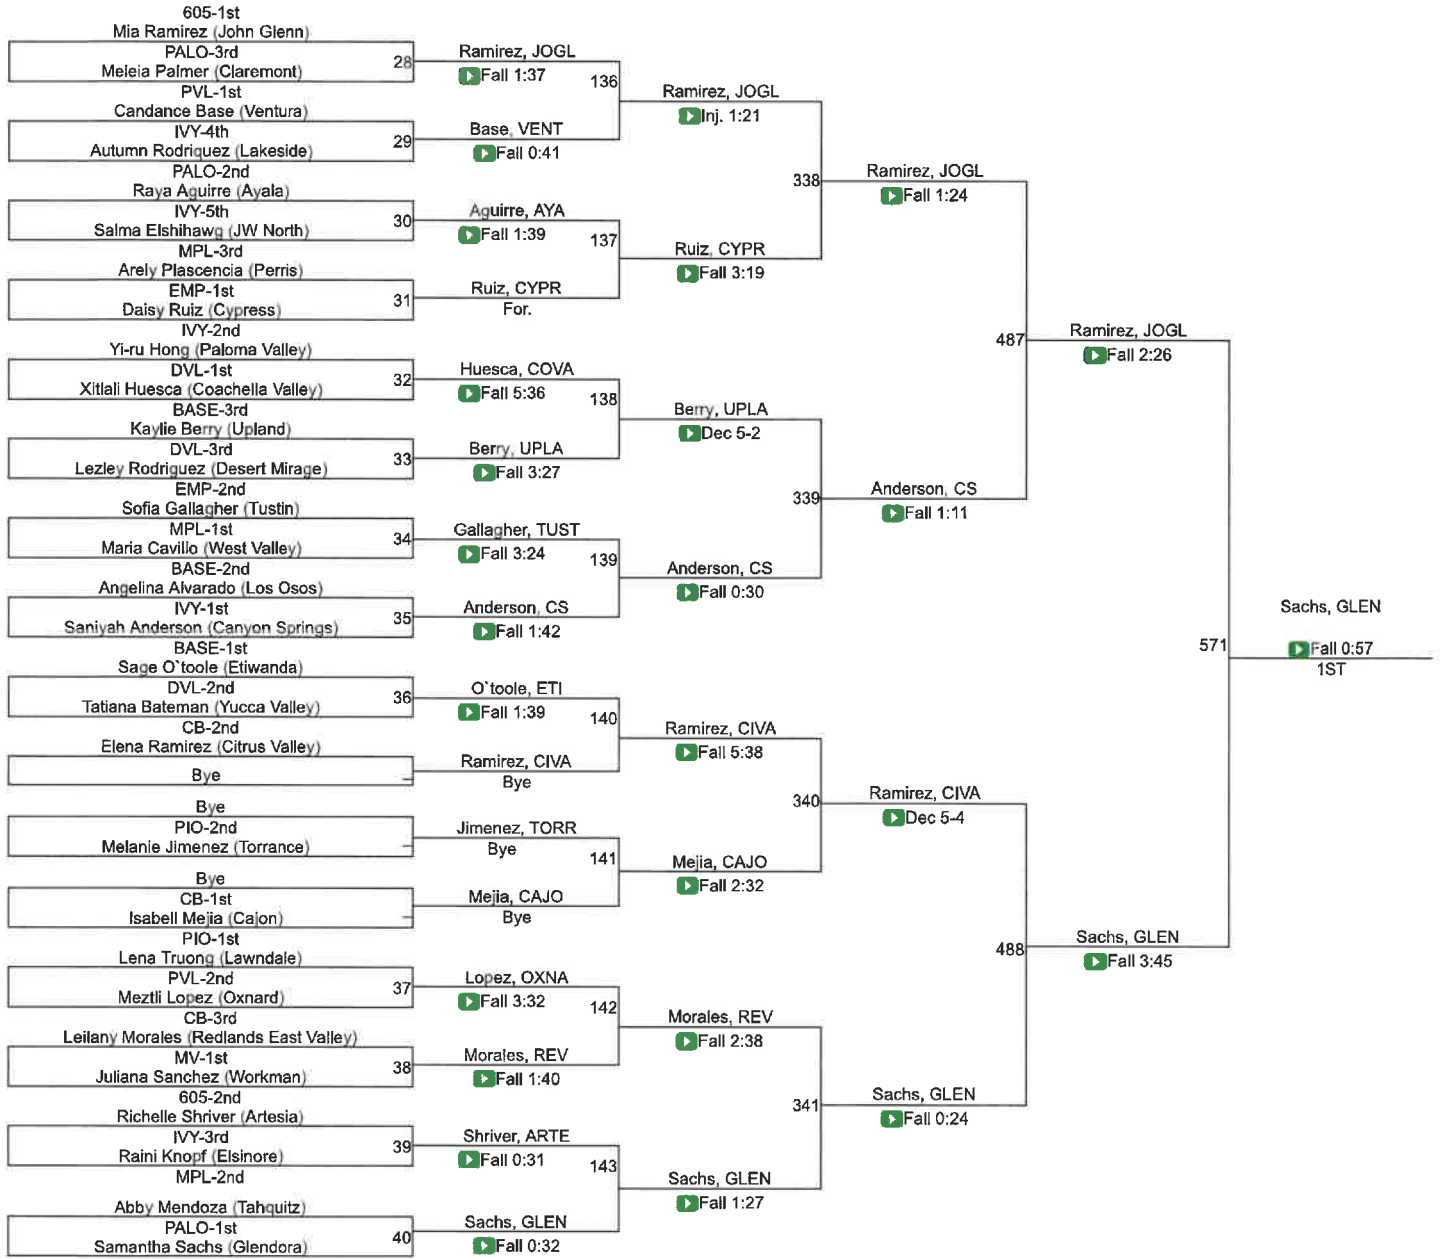

2022 Girls CIF-SS Individuals Northern Division

101

2022 Girls CIF-SS Individuals Northern Division

106

2022 Girls CIF-SS Individuals Northern Division

2022 Girls CIF-SS Individuals Northern Division

116

2022 Girls CIF-SS Individuals Northern Division