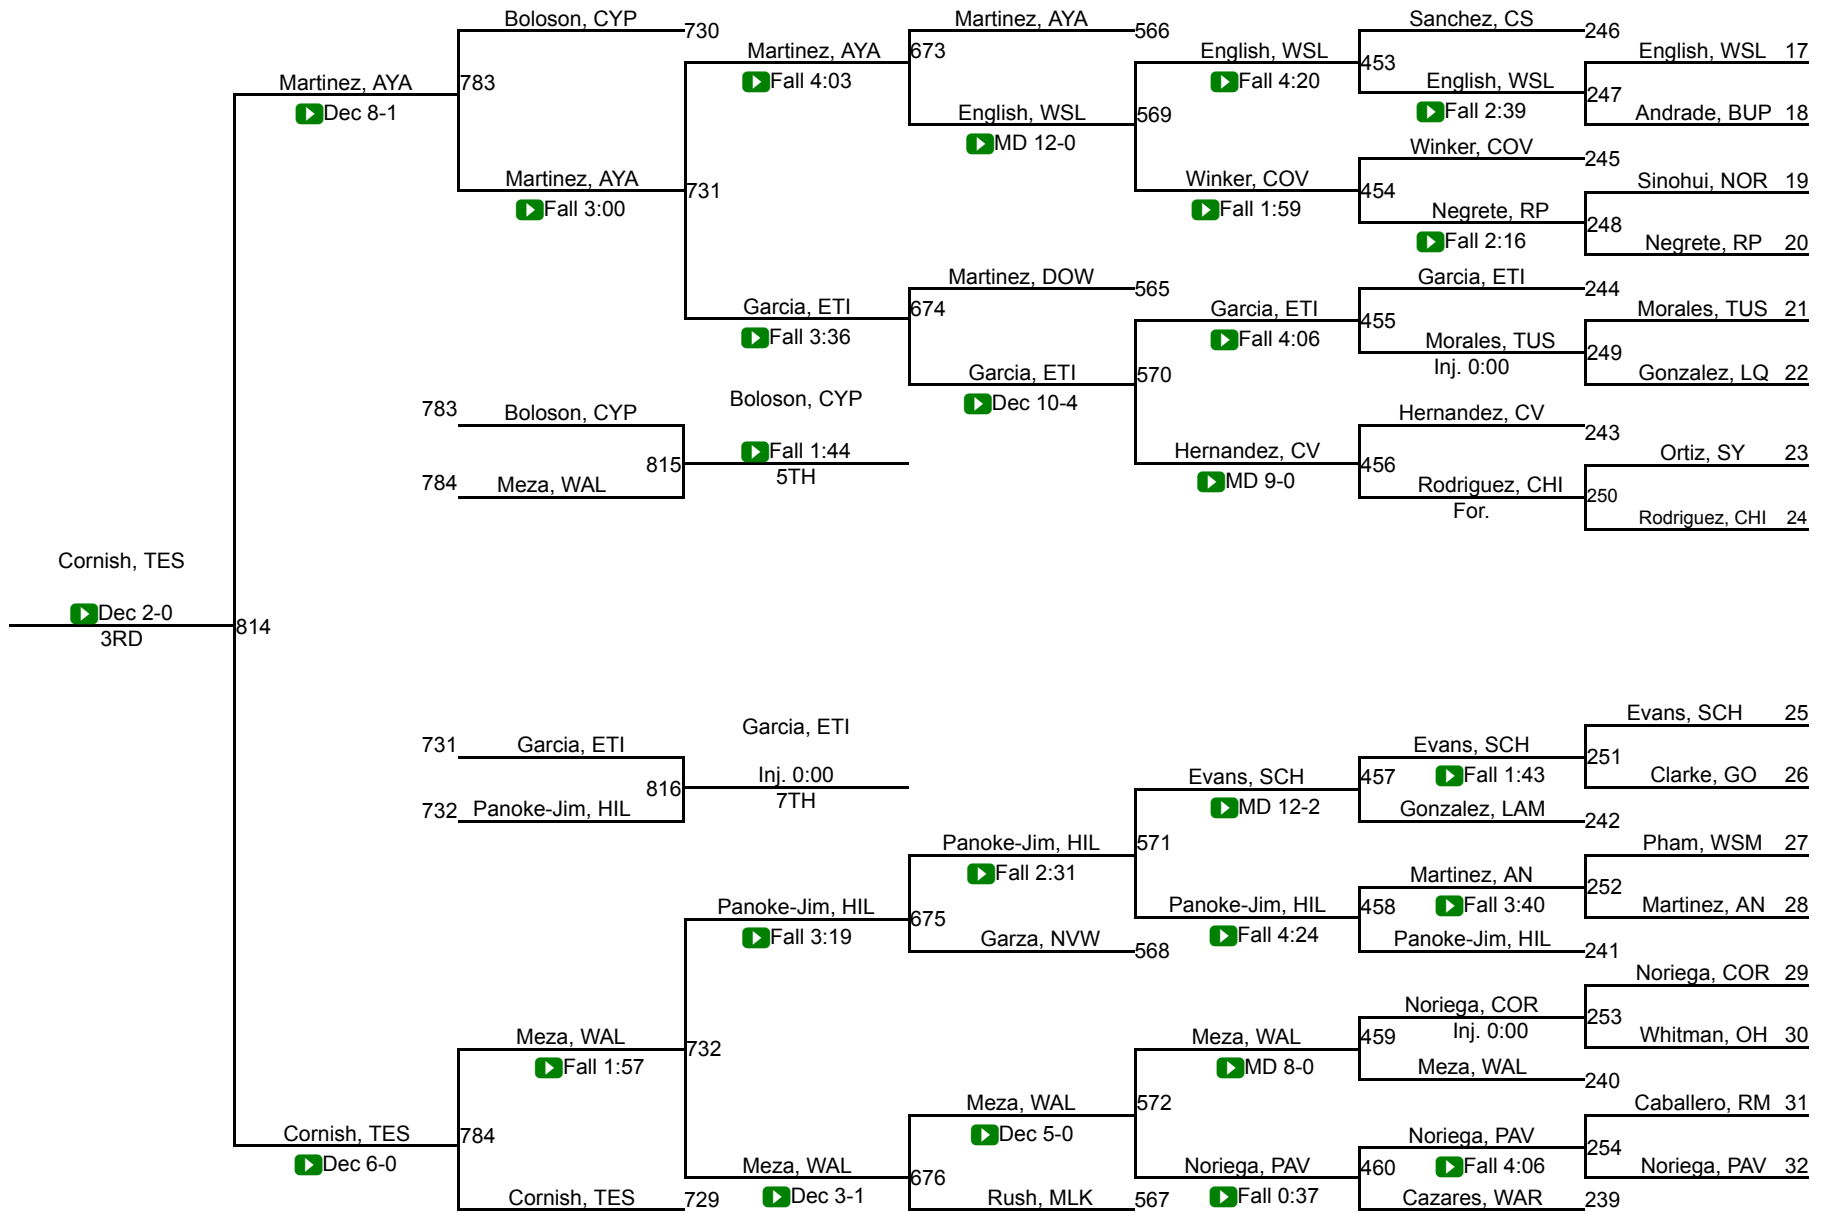

CIF SS Girls Ford Masters Wrestling Meet

101

CIF SS Girls Ford Masters Wrestling Meet

106

CIF SS Girls Ford Masters Wrestling Meet

111

CIF SS Girls Ford Masters Wrestling Meet

116