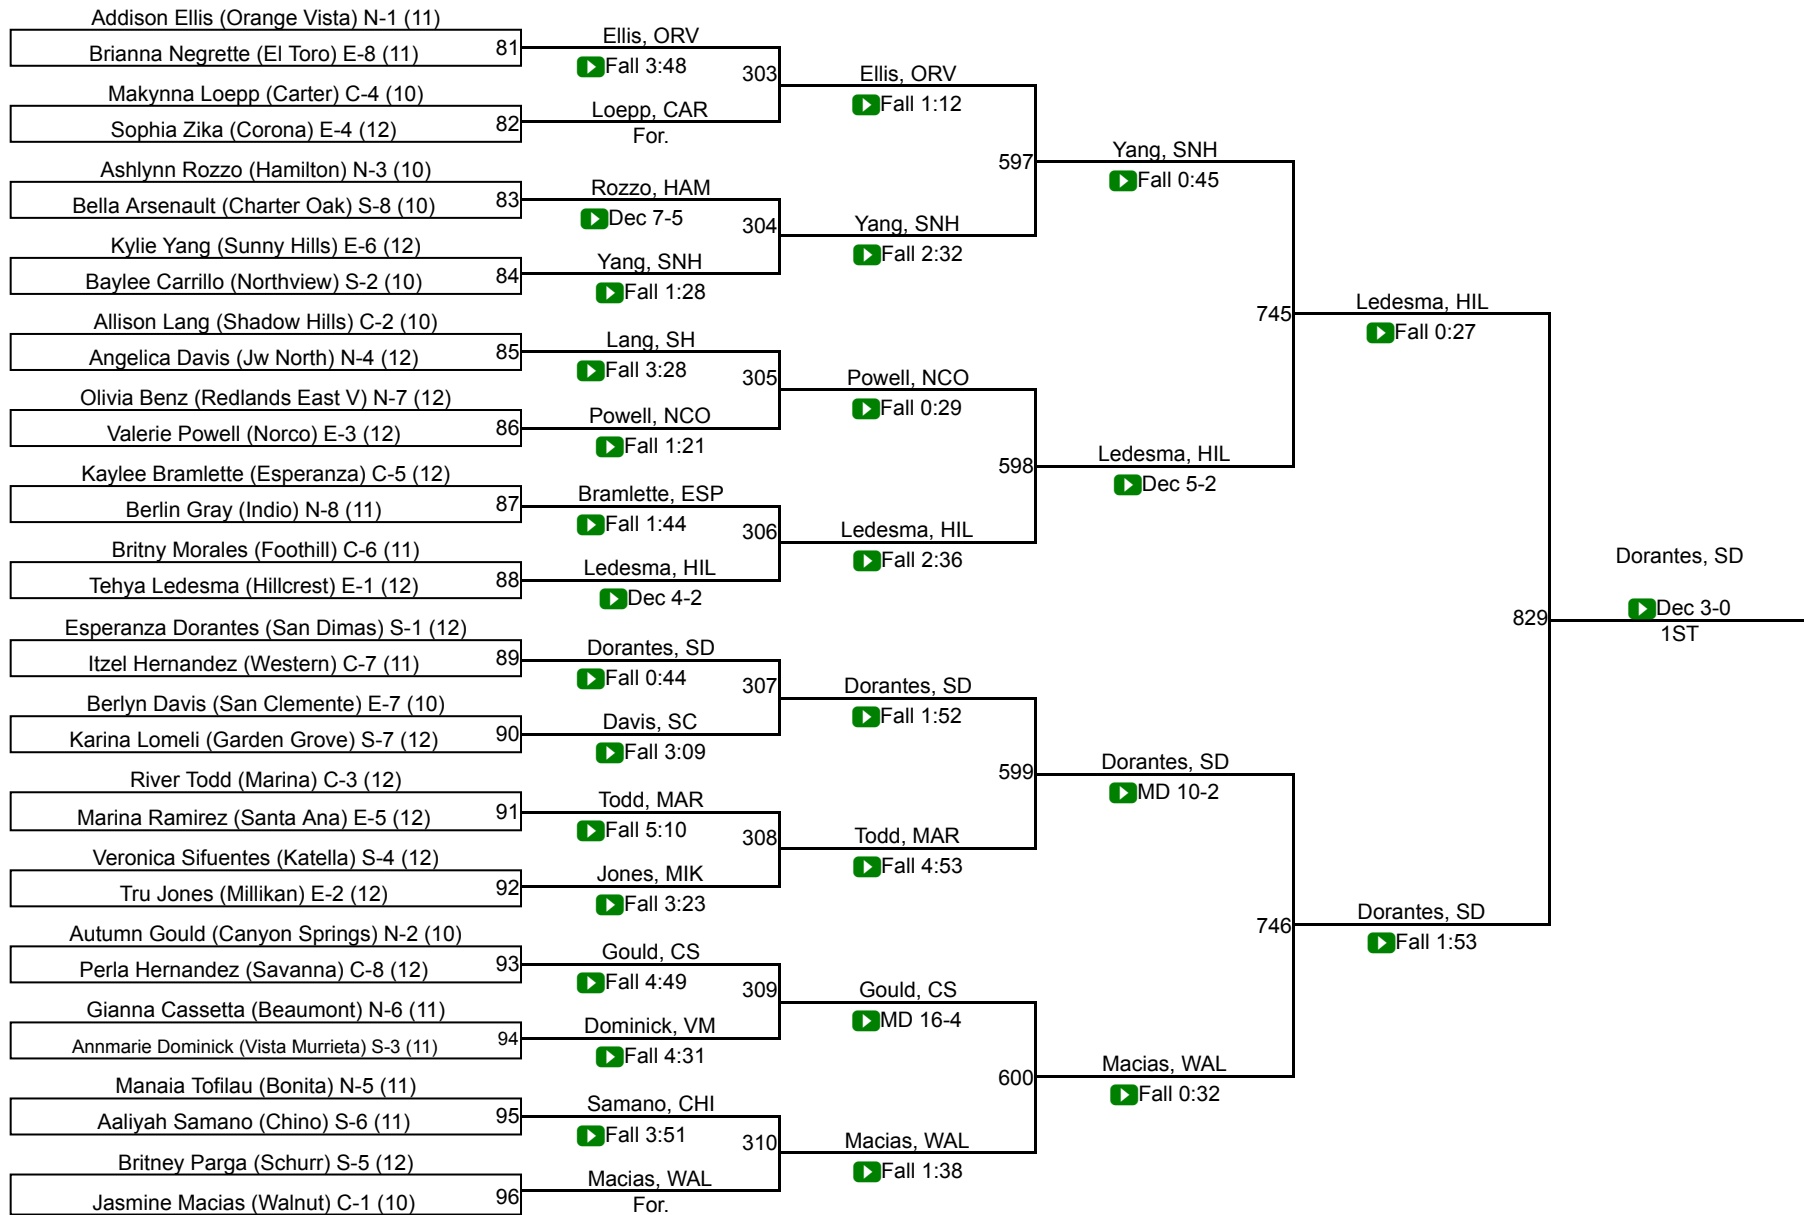

CIF SS Girls Ford Masters Wrestling Meet

121

CIF SS Girls Ford Masters Wrestling Meet

126

CIF SS Girls Ford Masters Wrestling Meet

131

CIF SS Girls Ford Masters Wrestling Meet

137