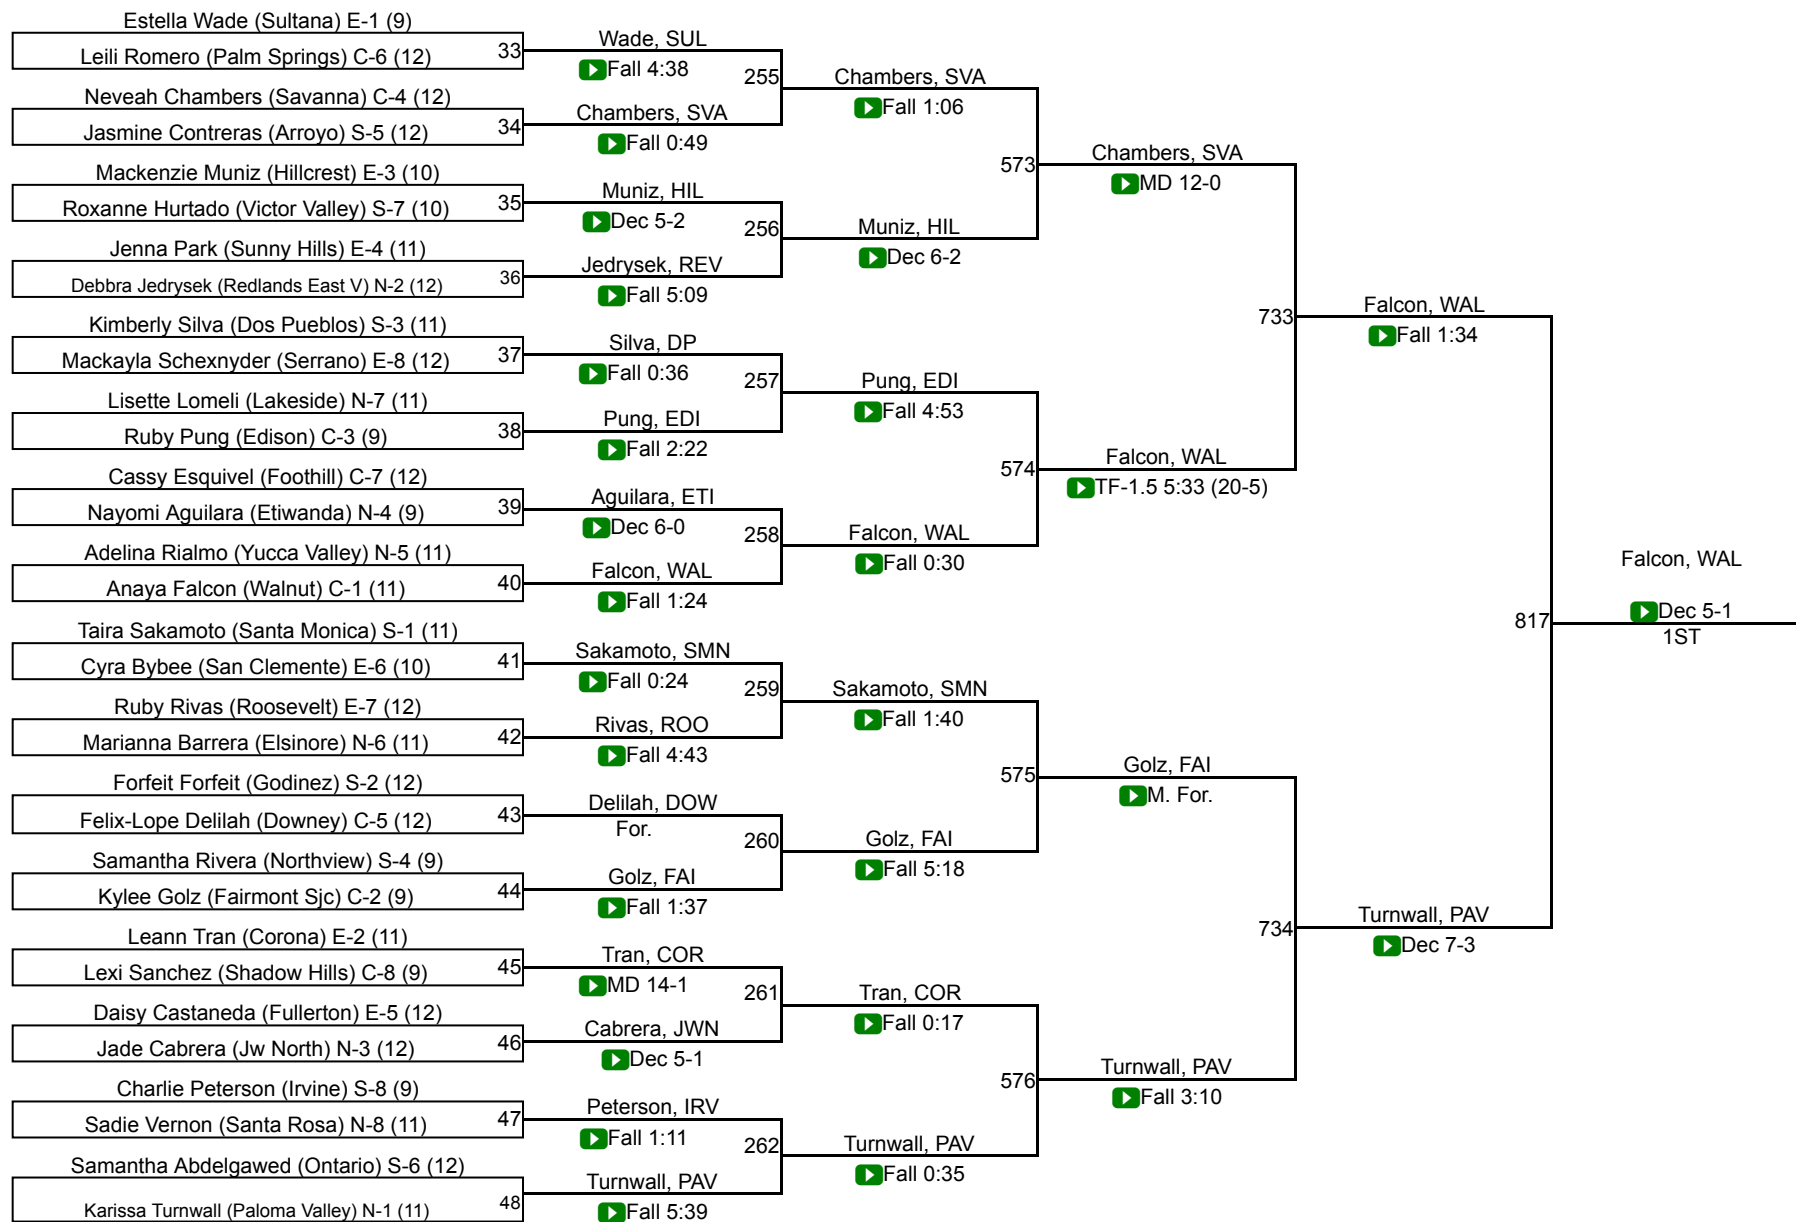

CIF SS Girls Ford Masters Wrestling Meet

101

CIF SS Girls Ford Masters Wrestling Meet

106

CIF SS Girls Ford Masters Wrestling Meet

111

CIF SS Girls Ford Masters Wrestling Meet

116