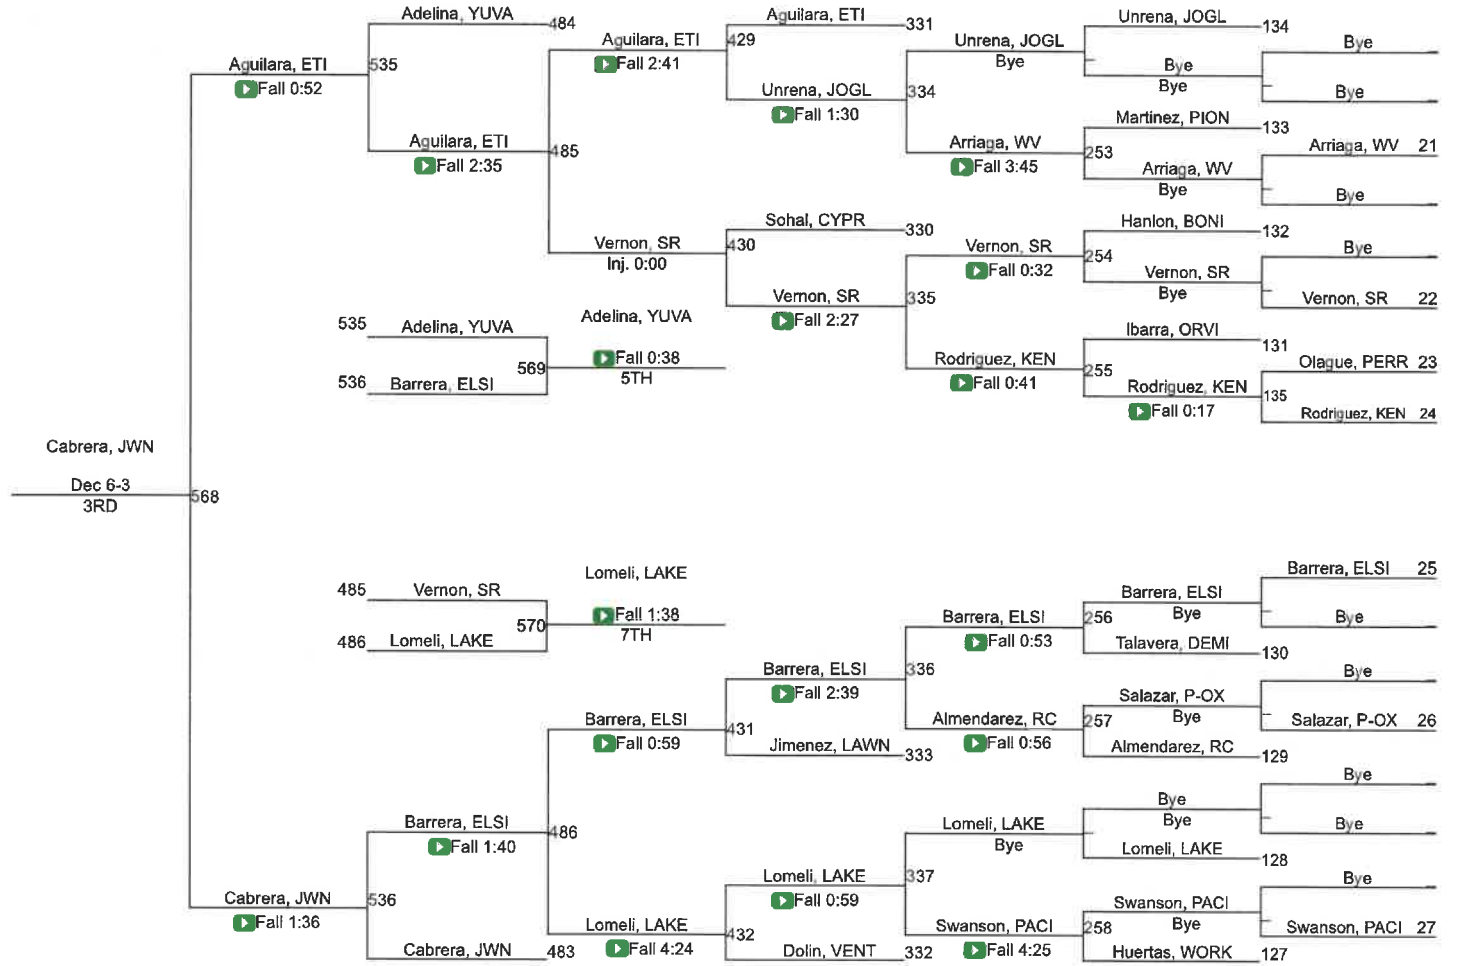

2022 Girls CIF-SS Individuals Northern Division

101

2022 Girls CIF-SS Individuals Northern Division

106

2022 Girls CIF-SS Individuals Northern Division

2022 Girls CIF-SS Individuals Northern Division

116

2022 Girls CIF-SS Individuals Northern Division