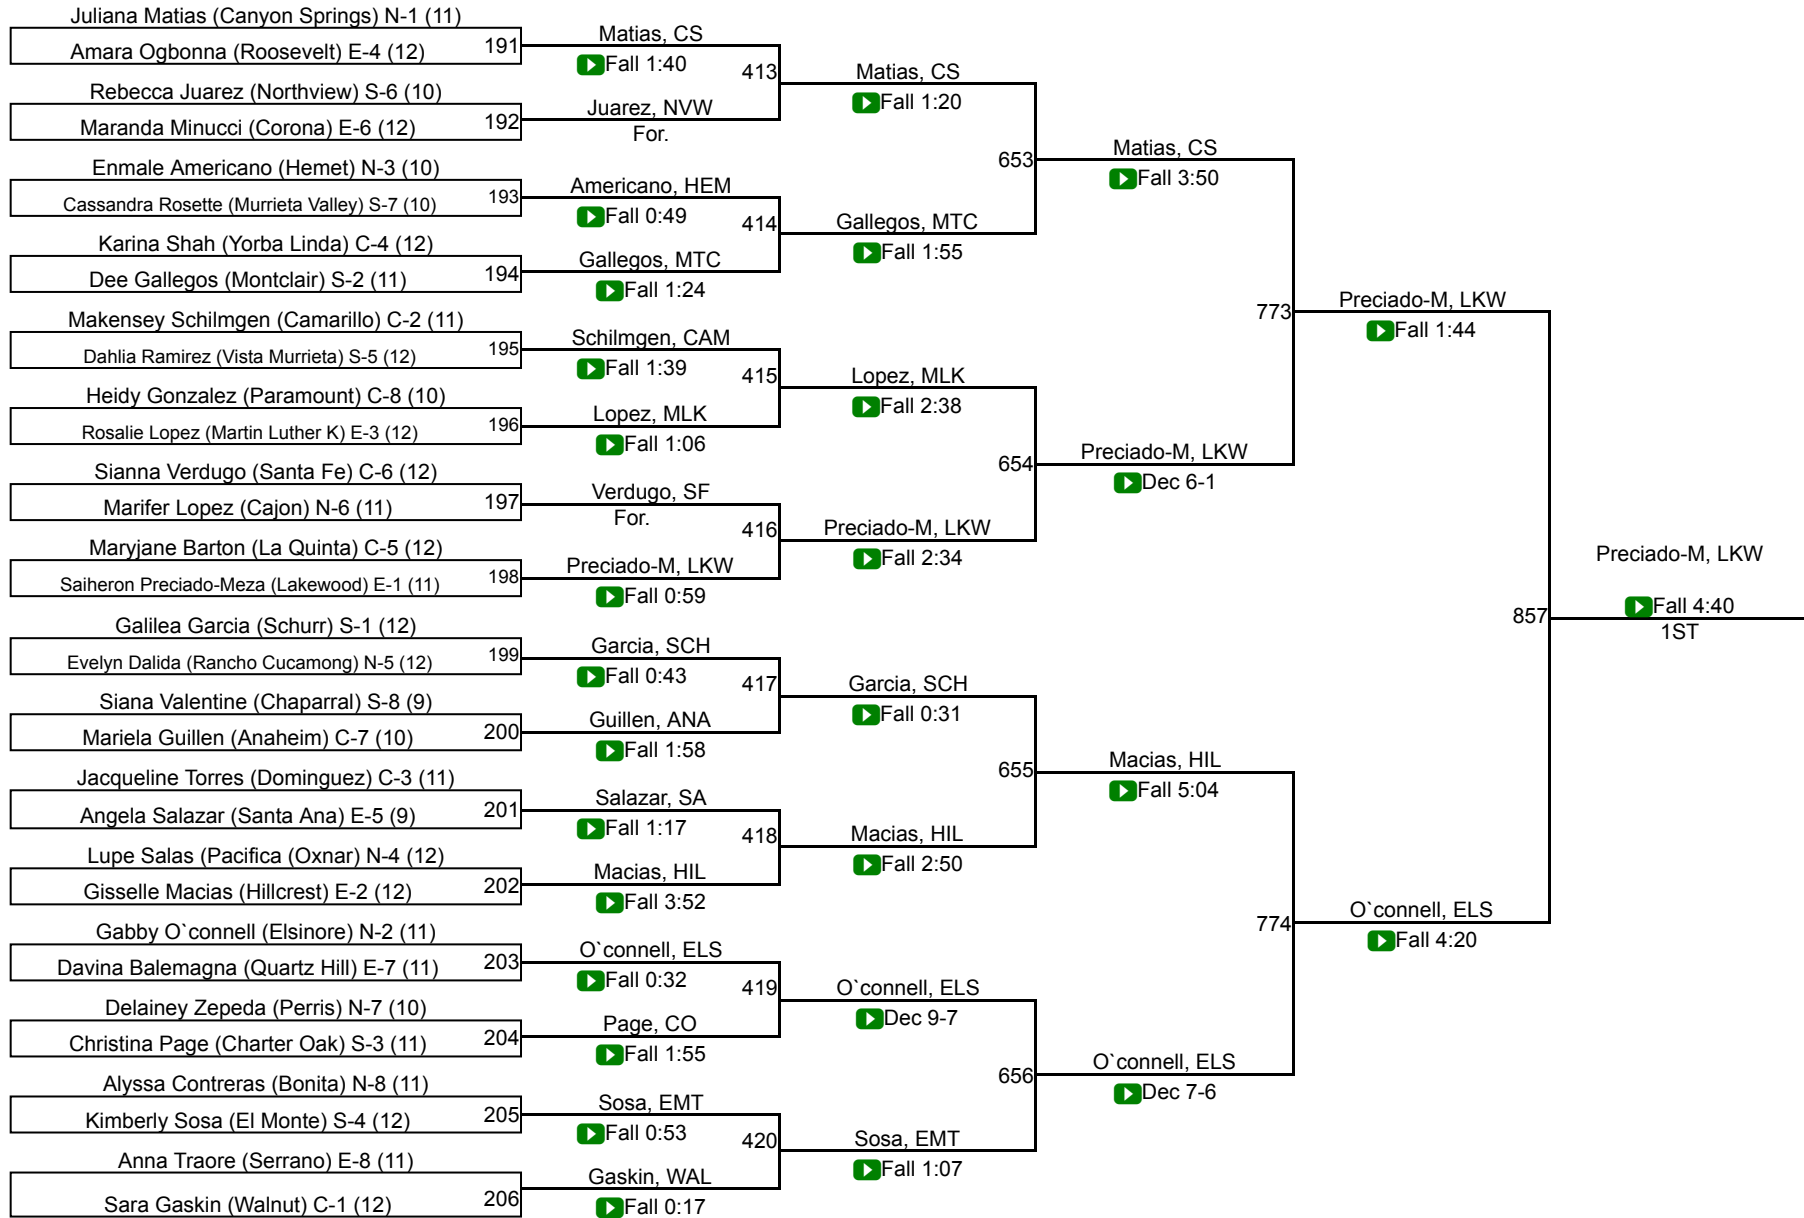

CIF SS Girls Ford Masters Wrestling Meet

189