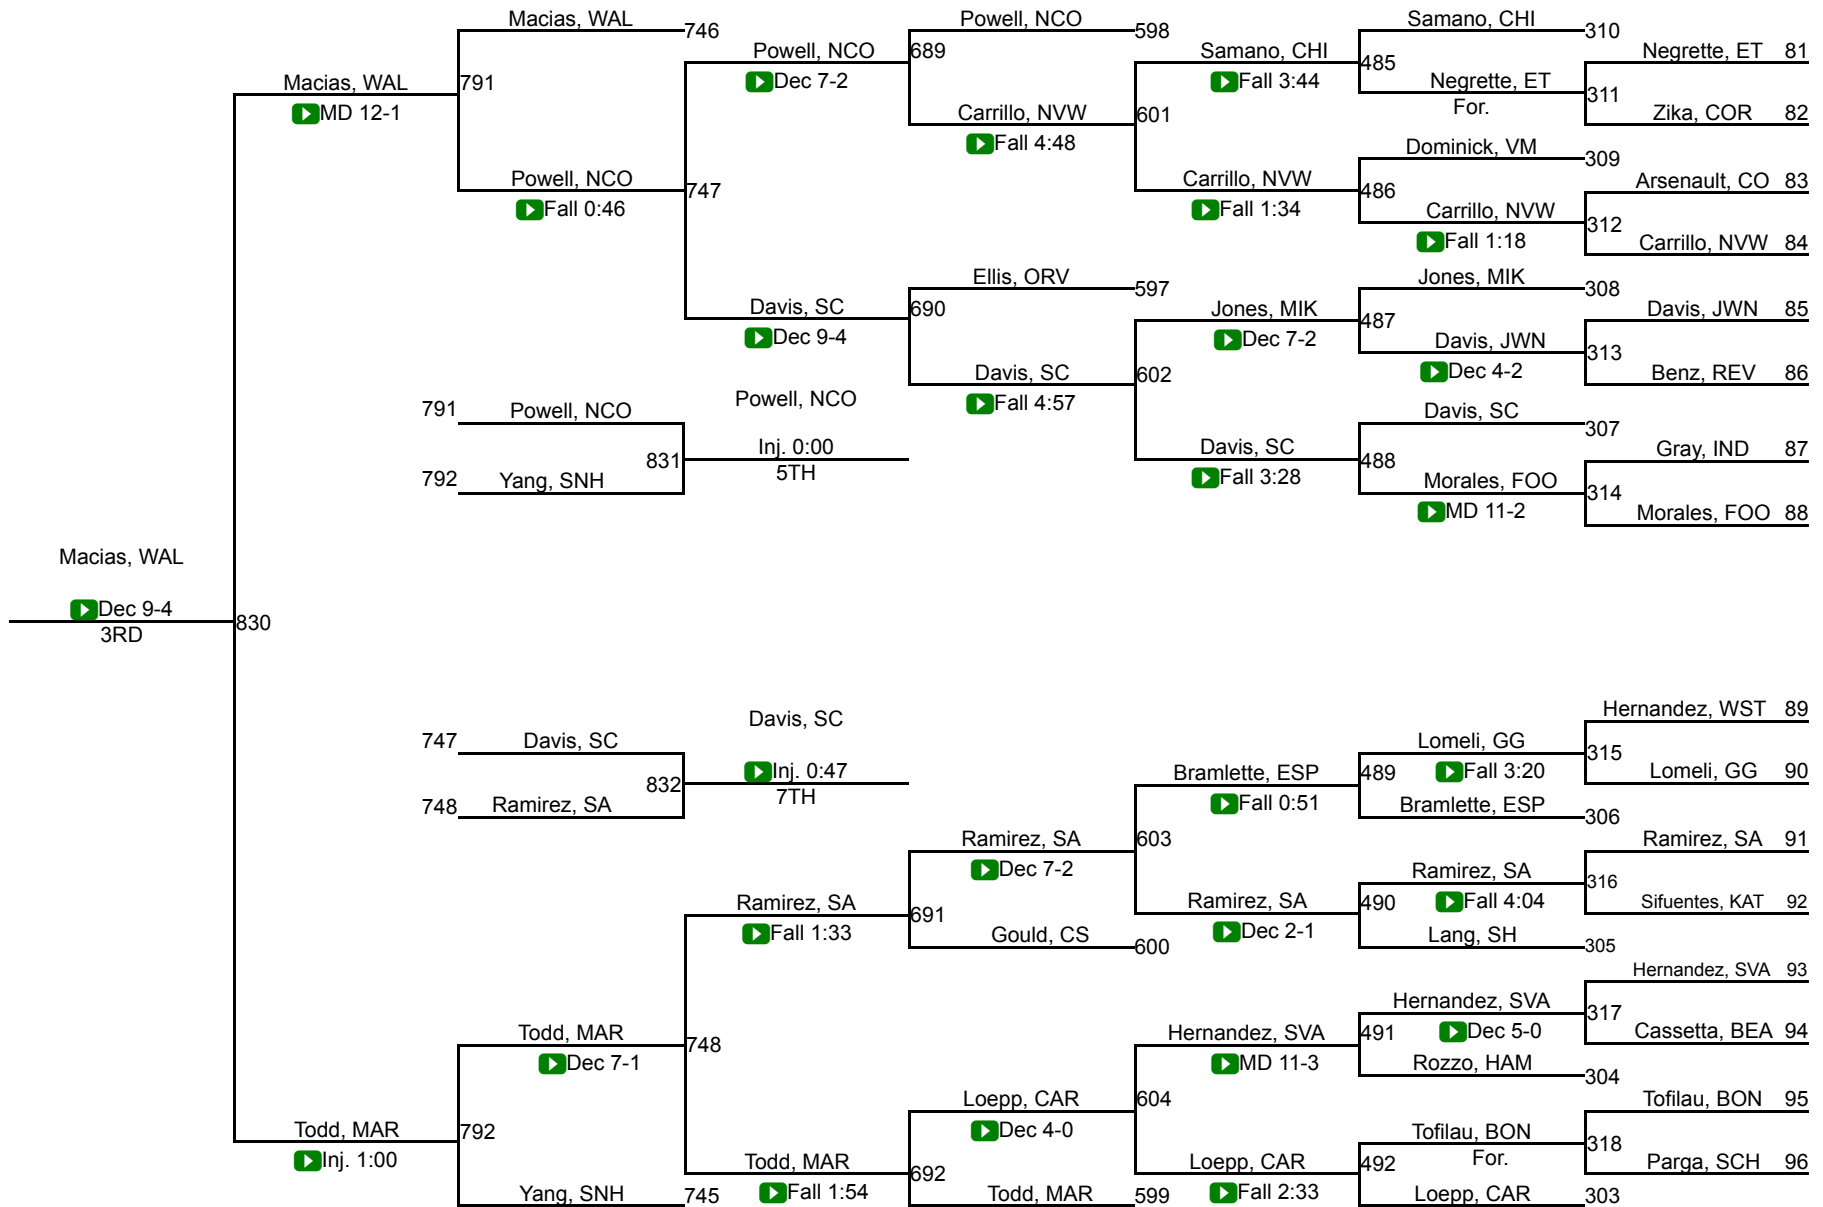

CIF SS Girls Ford Masters Wrestling Meet

121

CIF SS Girls Ford Masters Wrestling Meet

126

CIF SS Girls Ford Masters Wrestling Meet

131

CIF SS Girls Ford Masters Wrestling Meet

137