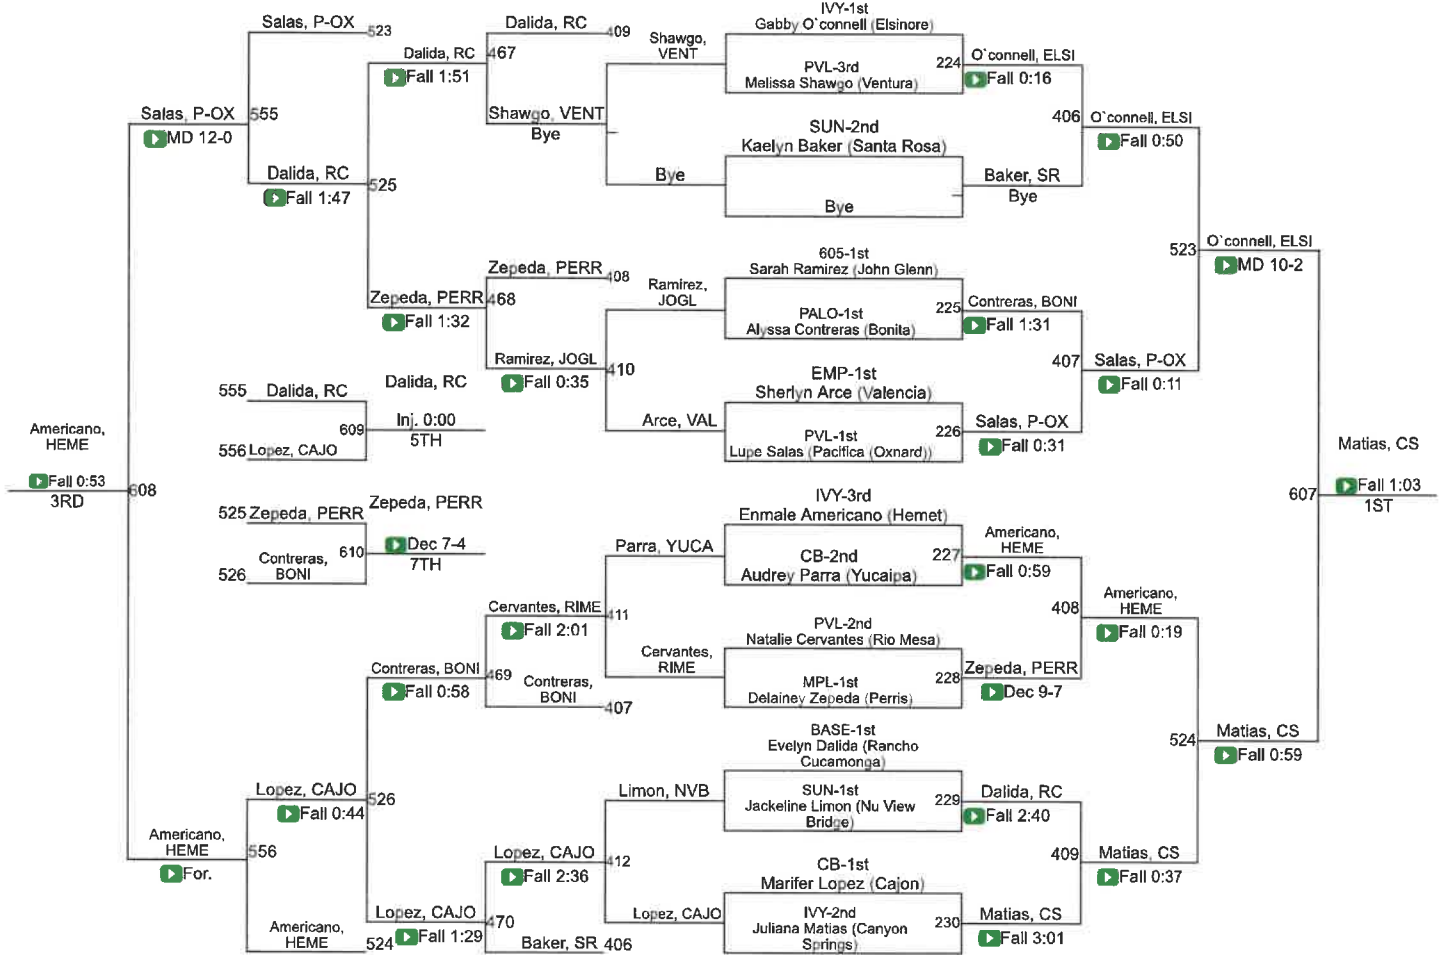

2022 Girls CIF-SS Individuals Northern Division