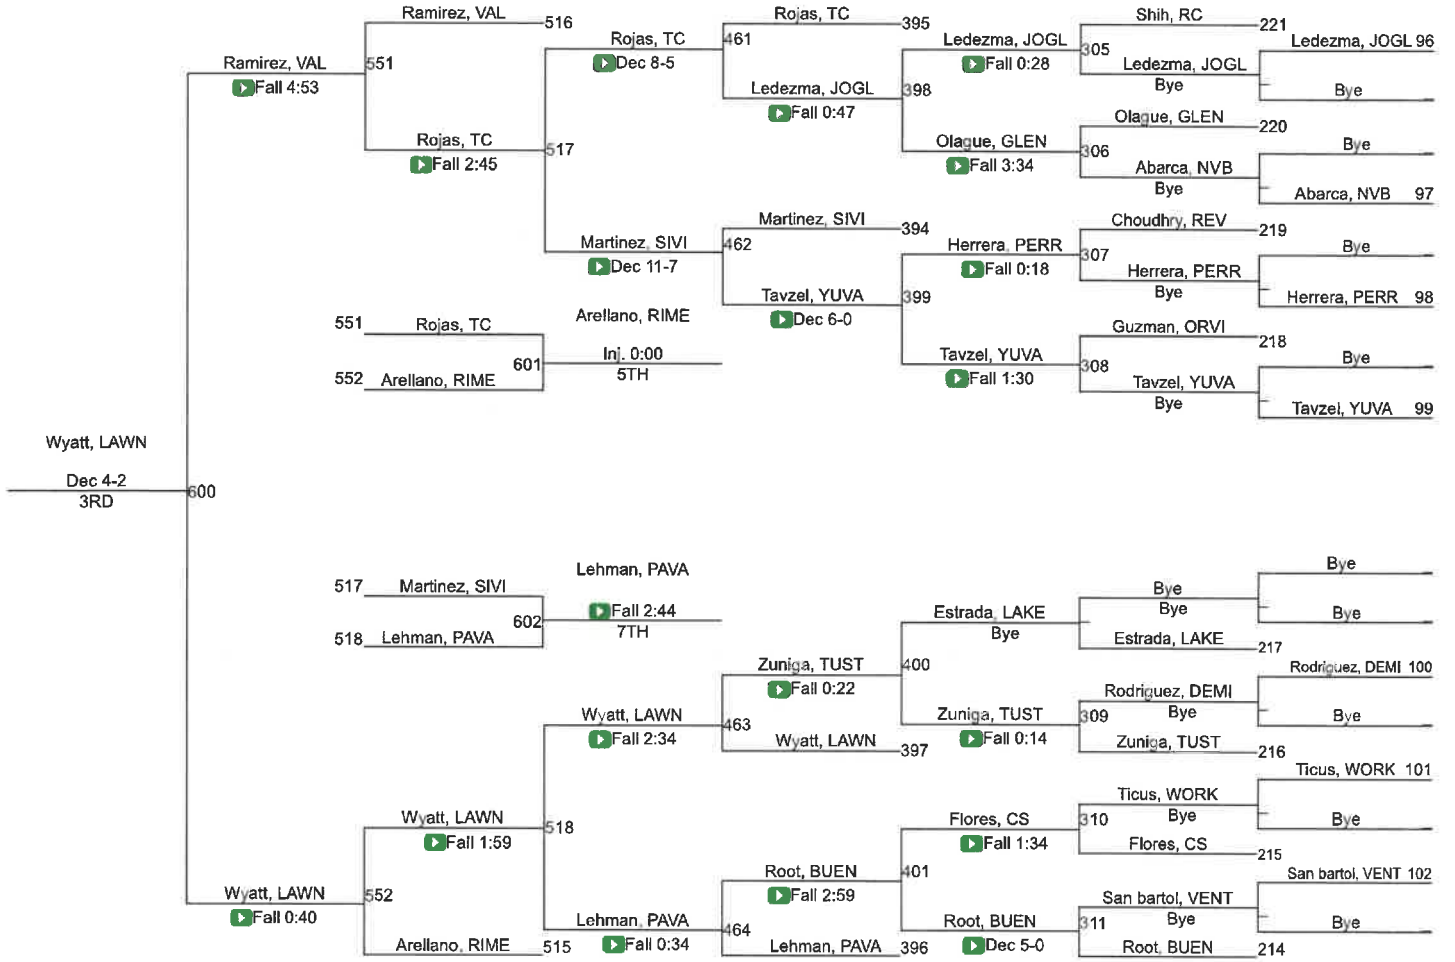

143

2022 Girls CIF-SS Individuals Northern Division

150

150

2022 Girls CIF-SS Individuals Northern Division

160

160

2022 Girls CIF-SS Individuals Northern Division