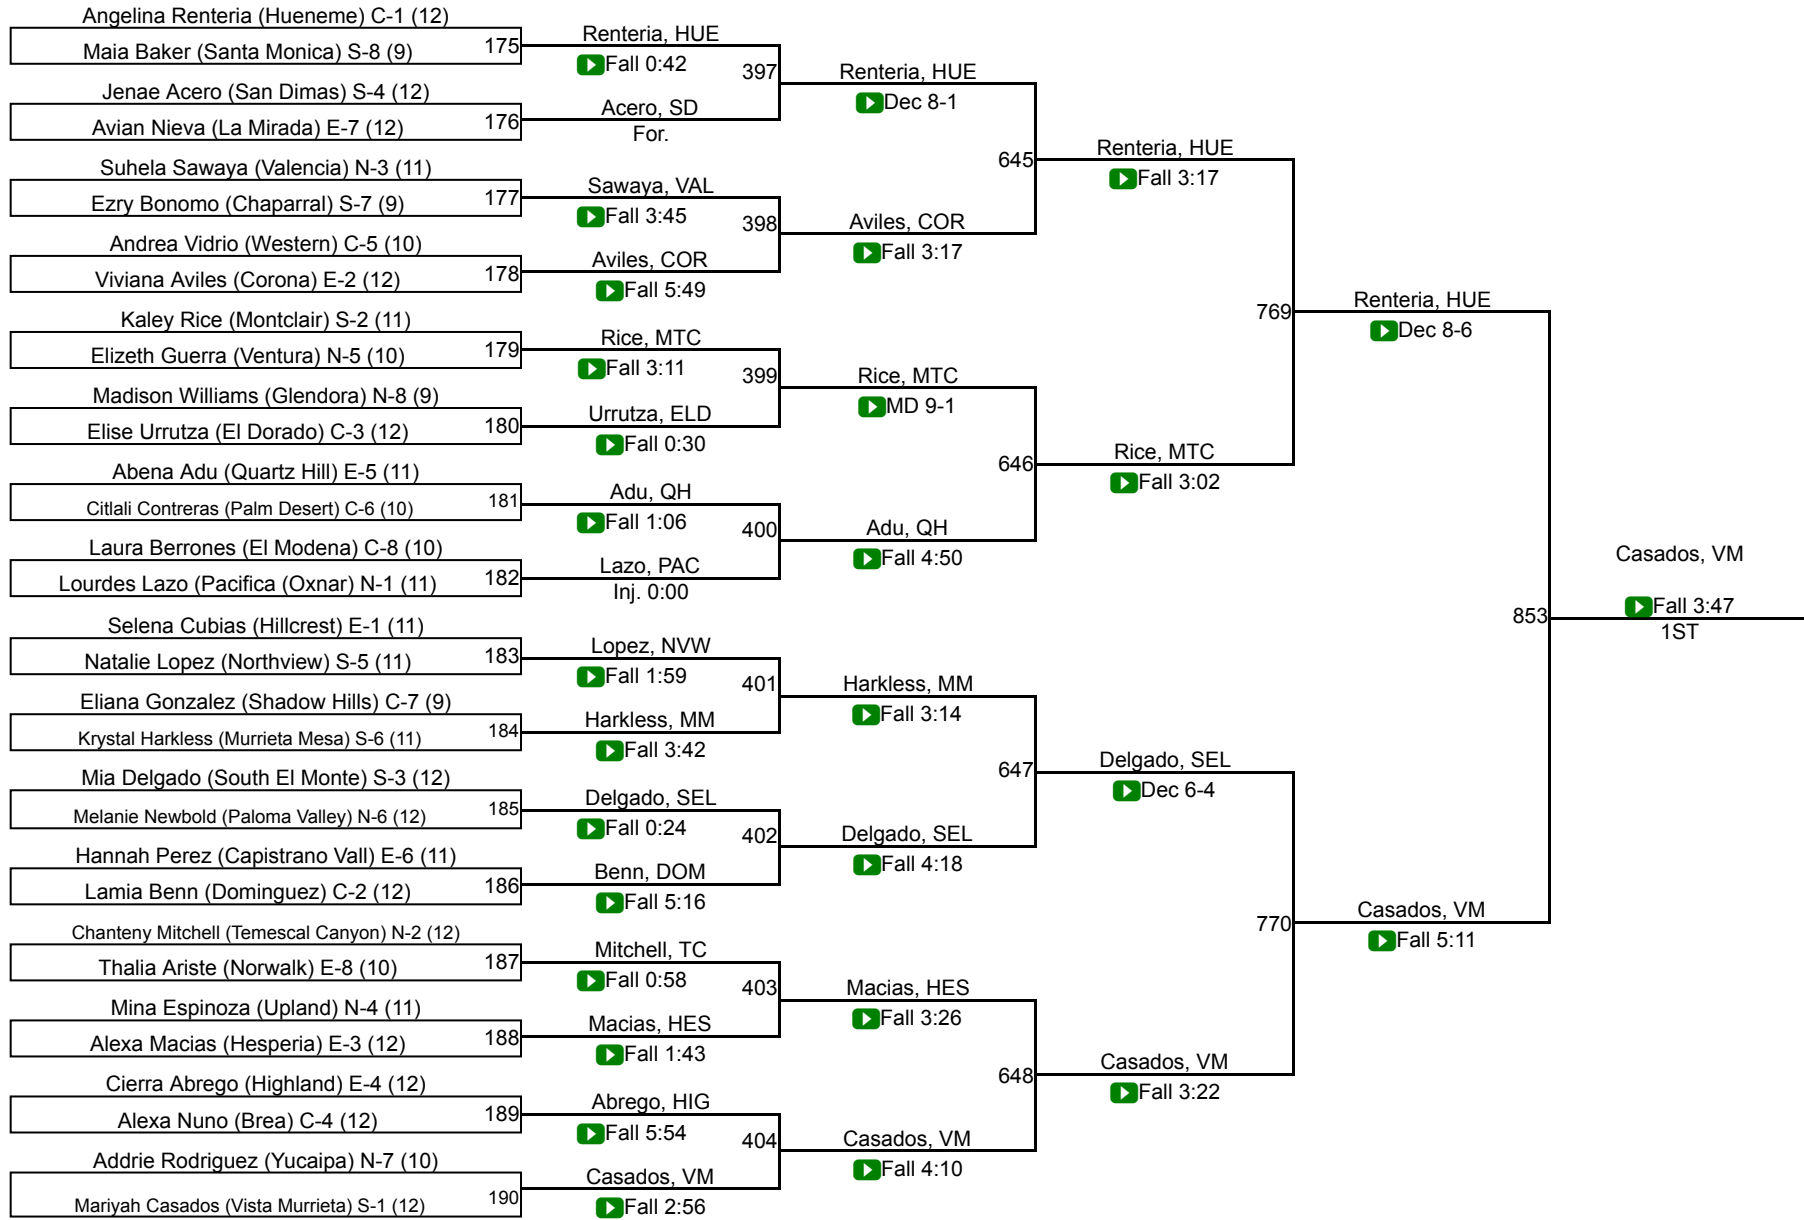

CIF SS Girls Ford Masters Wrestling Meet

143

CIF SS Girls Ford Masters Wrestling Meet

150

CIF SS Girls Ford Masters Wrestling Meet

160

CIF SS Girls Ford Masters Wrestling Meet

170