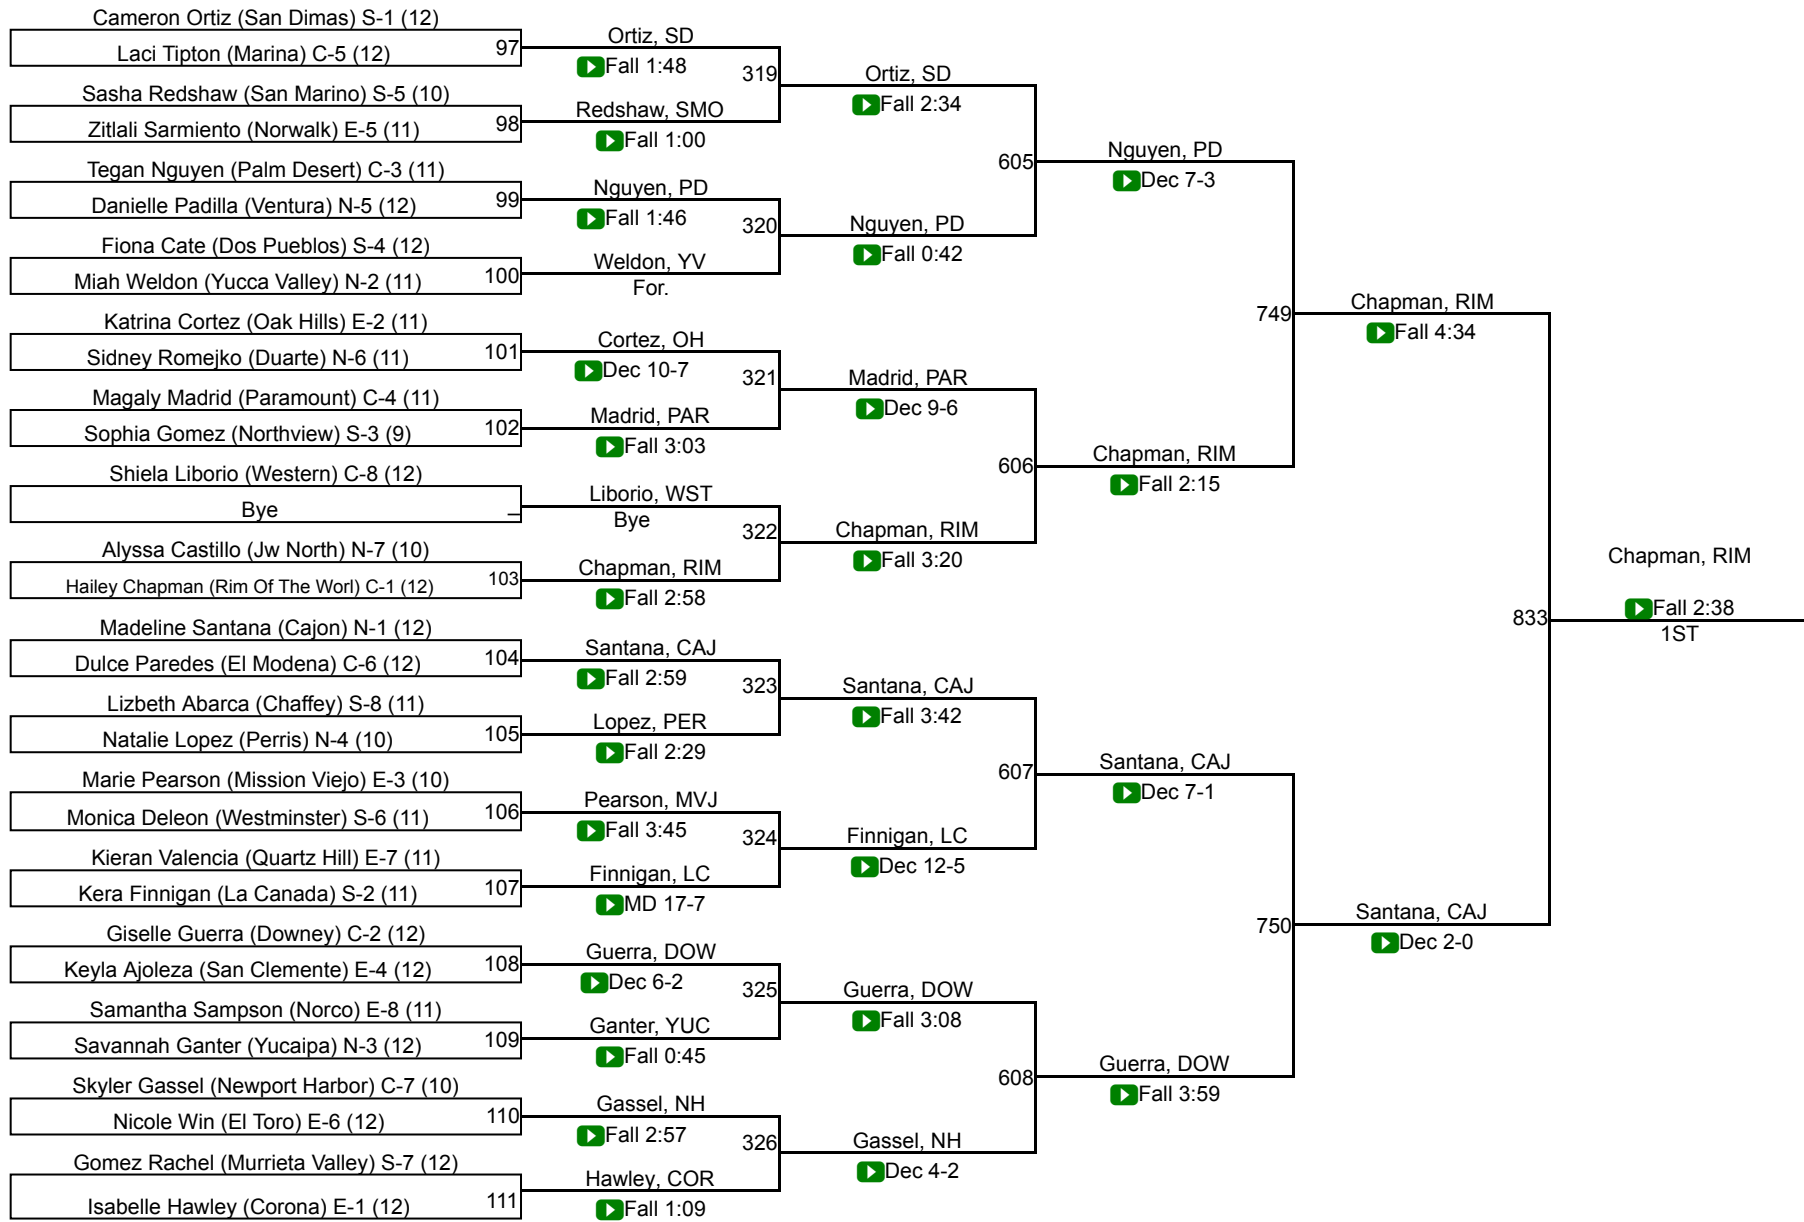

CIF SS Girls Ford Masters Wrestling Meet

121

CIF SS Girls Ford Masters Wrestling Meet

126

CIF SS Girls Ford Masters Wrestling Meet

131

CIF SS Girls Ford Masters Wrestling Meet

137