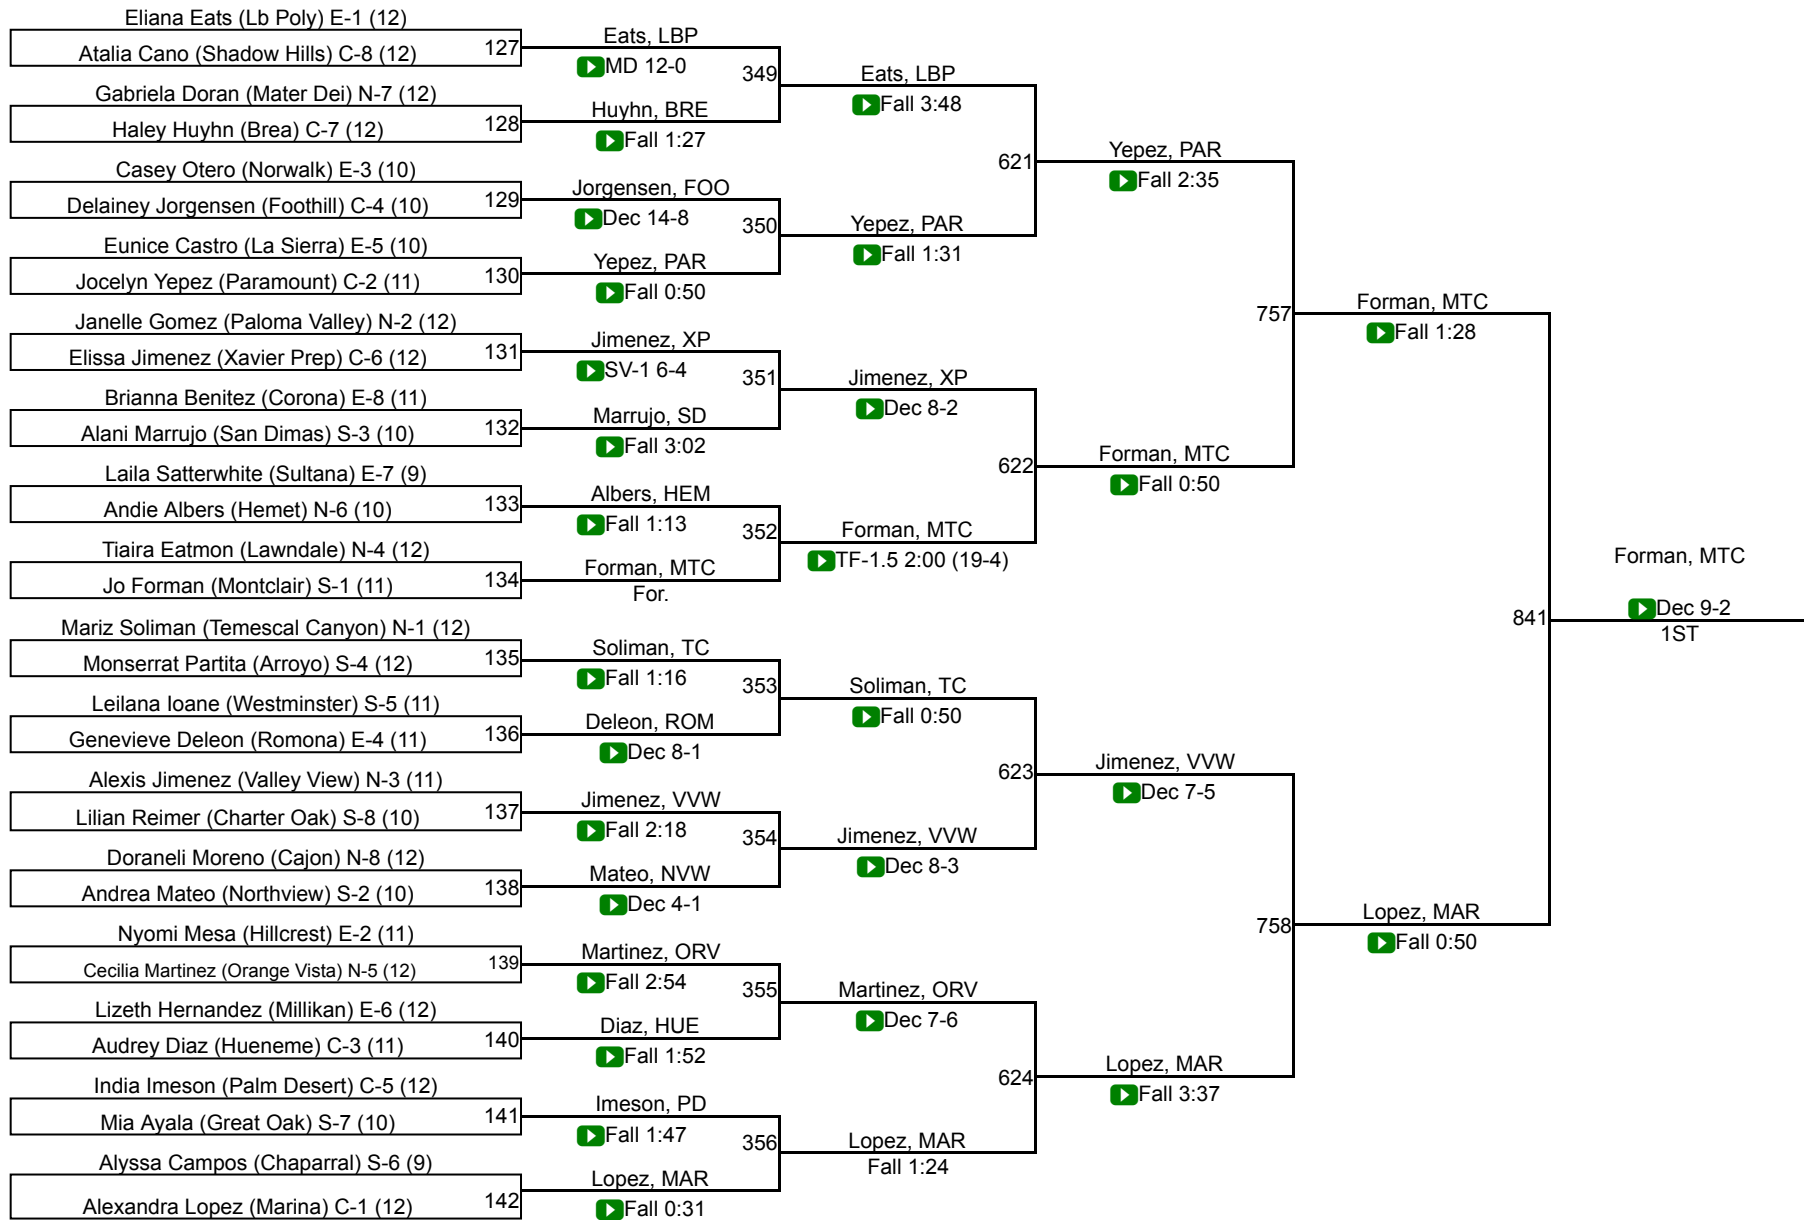

CIF SS Girls Ford Masters Wrestling Meet

143