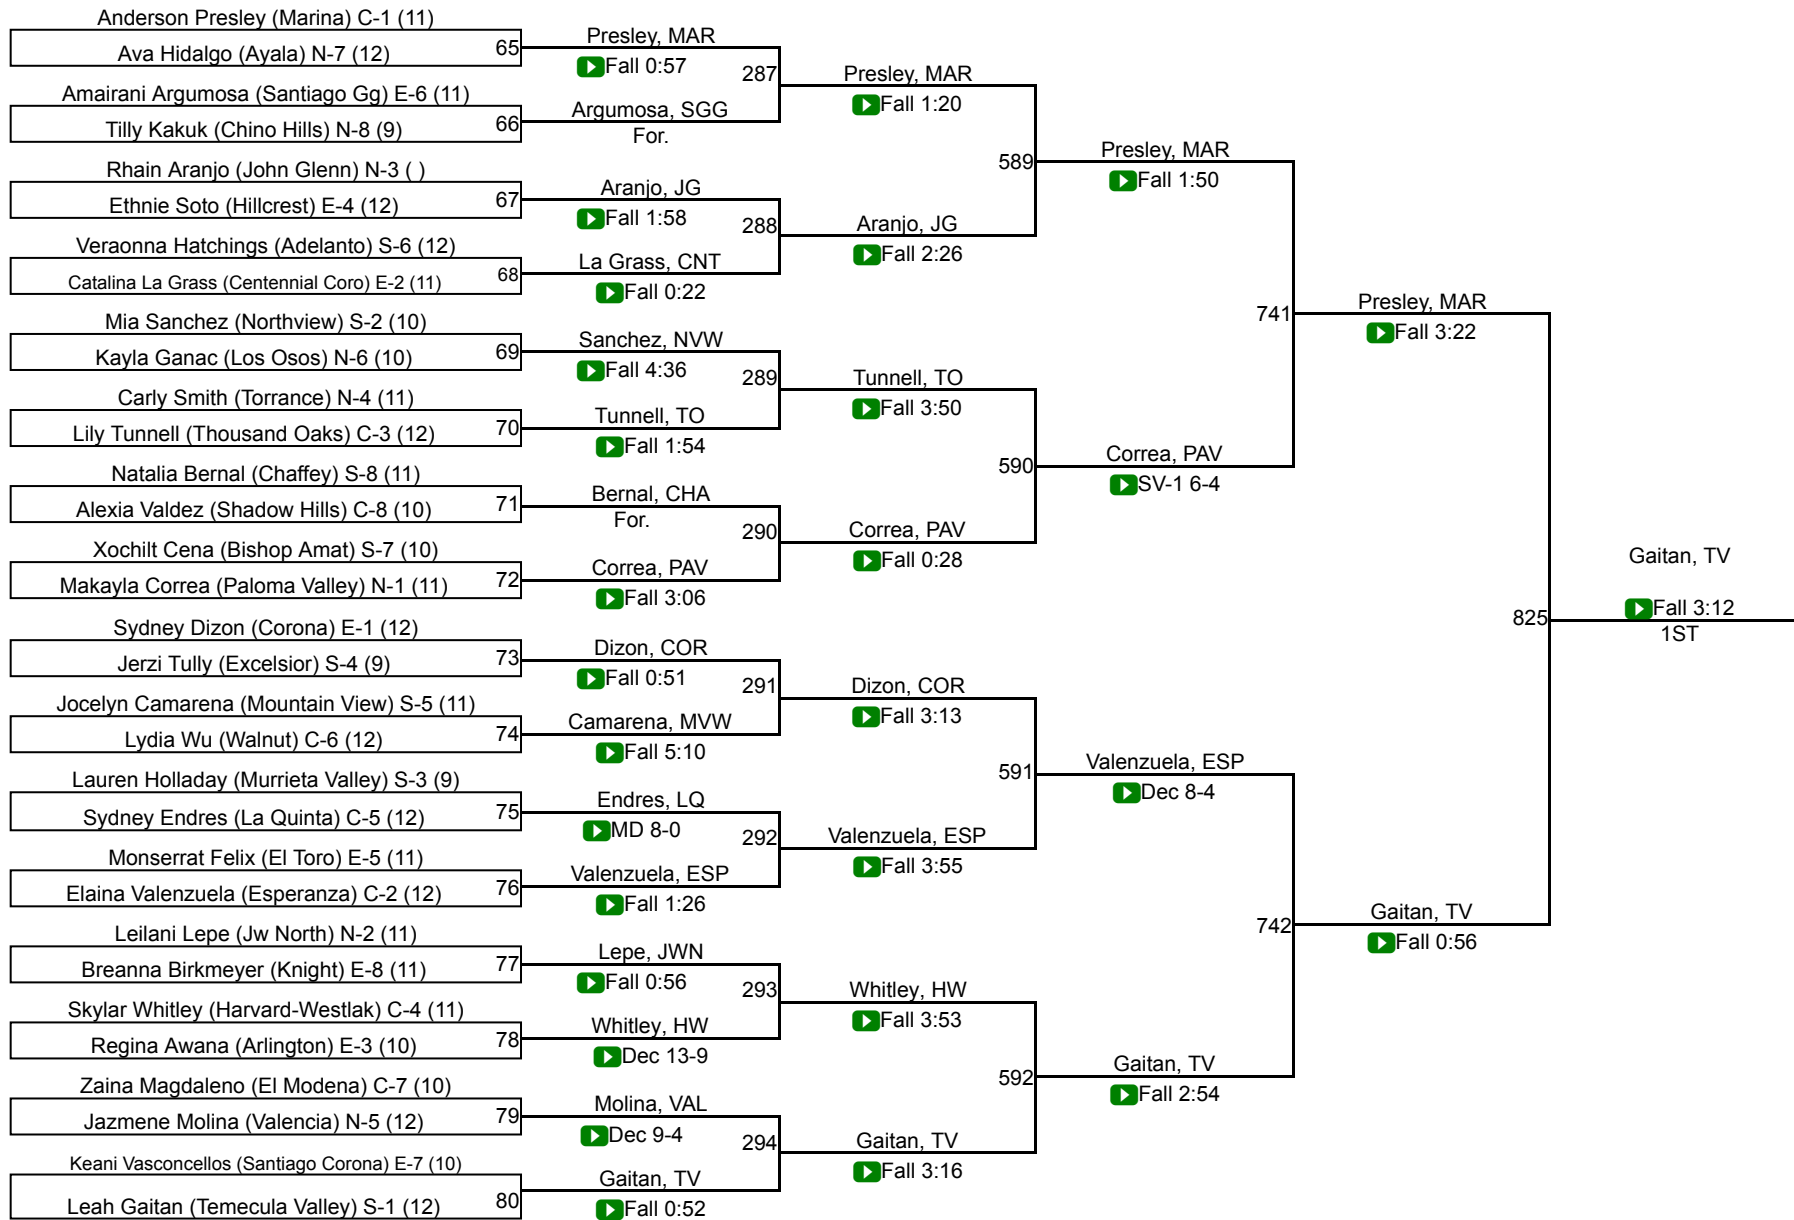

CIF SS Girls Ford Masters Wrestling Meet

121