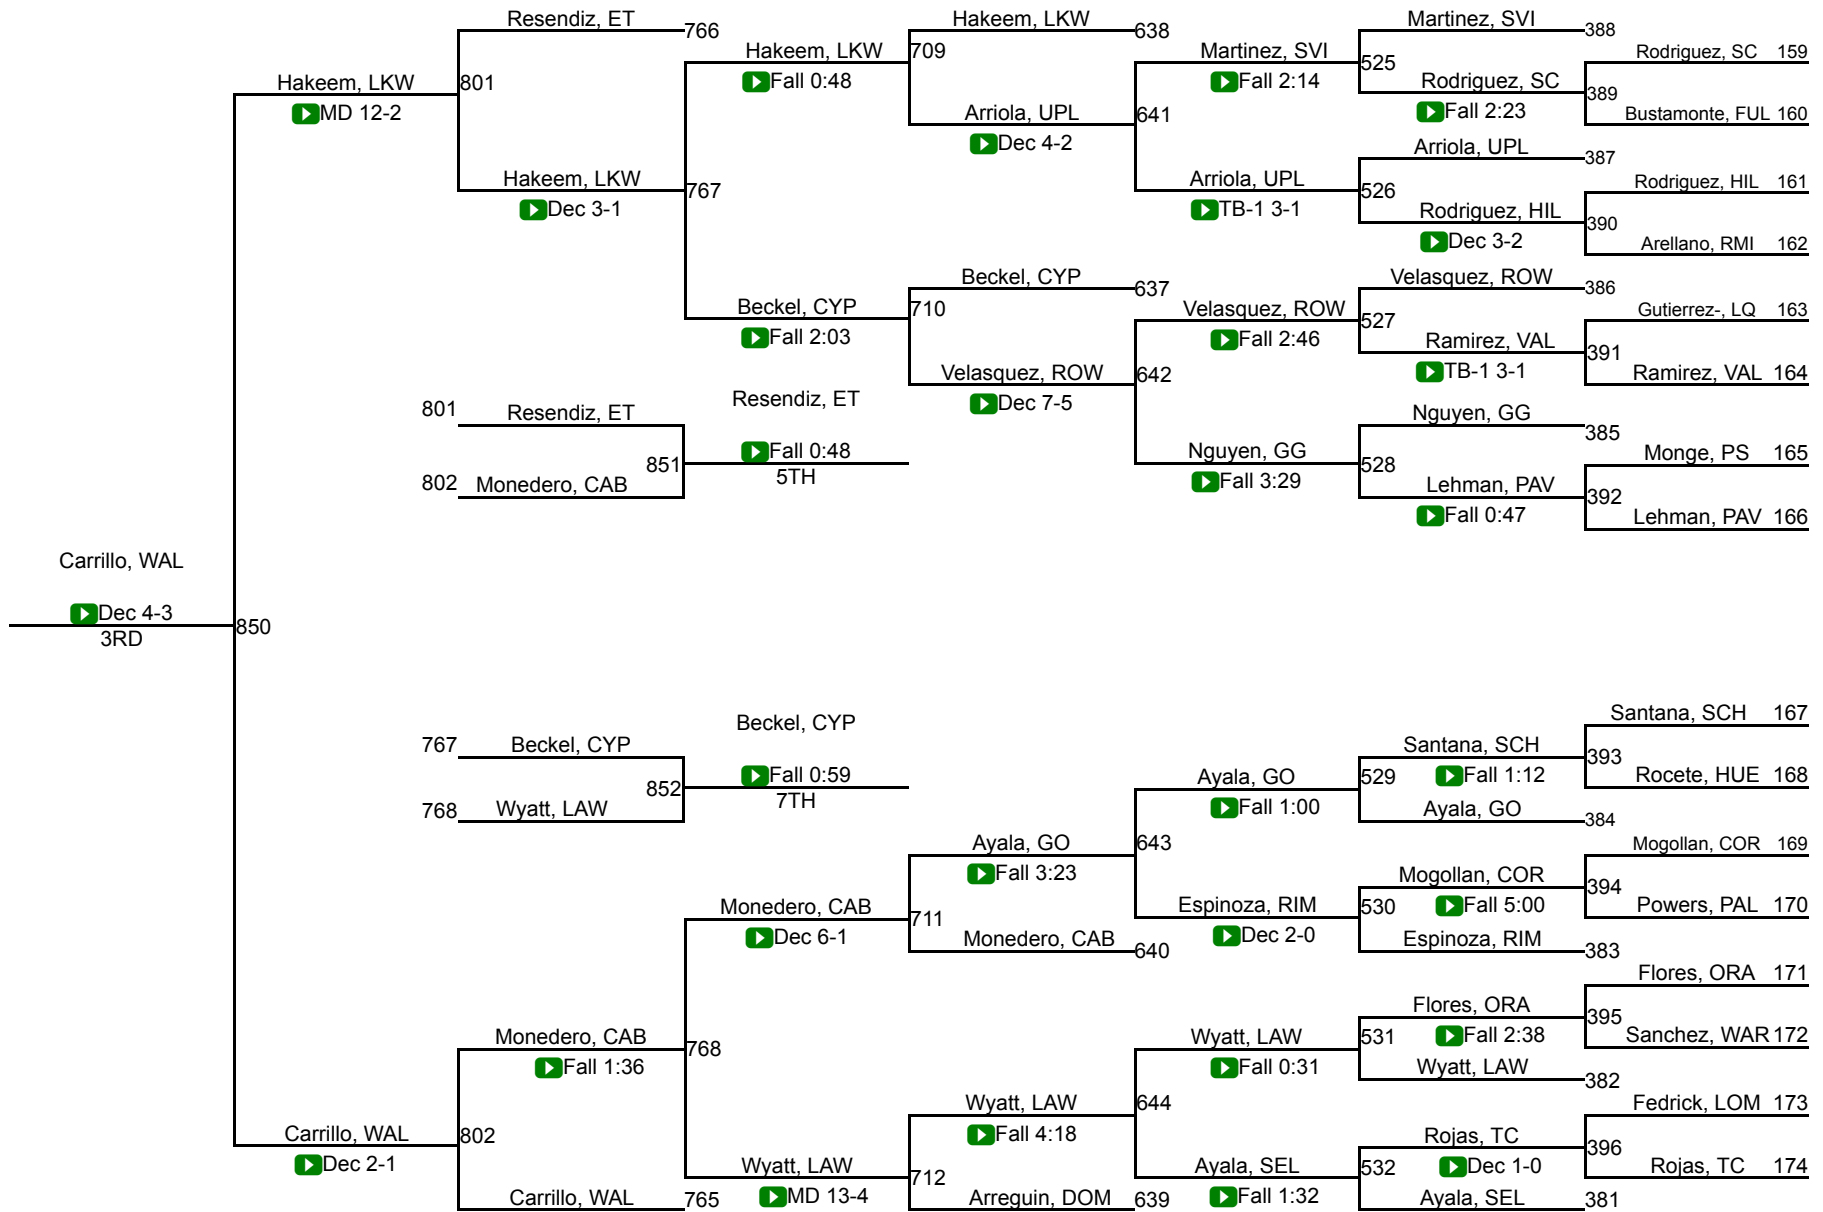

CIF SS Girls Ford Masters Wrestling Meet

143

CIF SS Girls Ford Masters Wrestling Meet

150

CIF SS Girls Ford Masters Wrestling Meet

160

CIF SS Girls Ford Masters Wrestling Meet

170