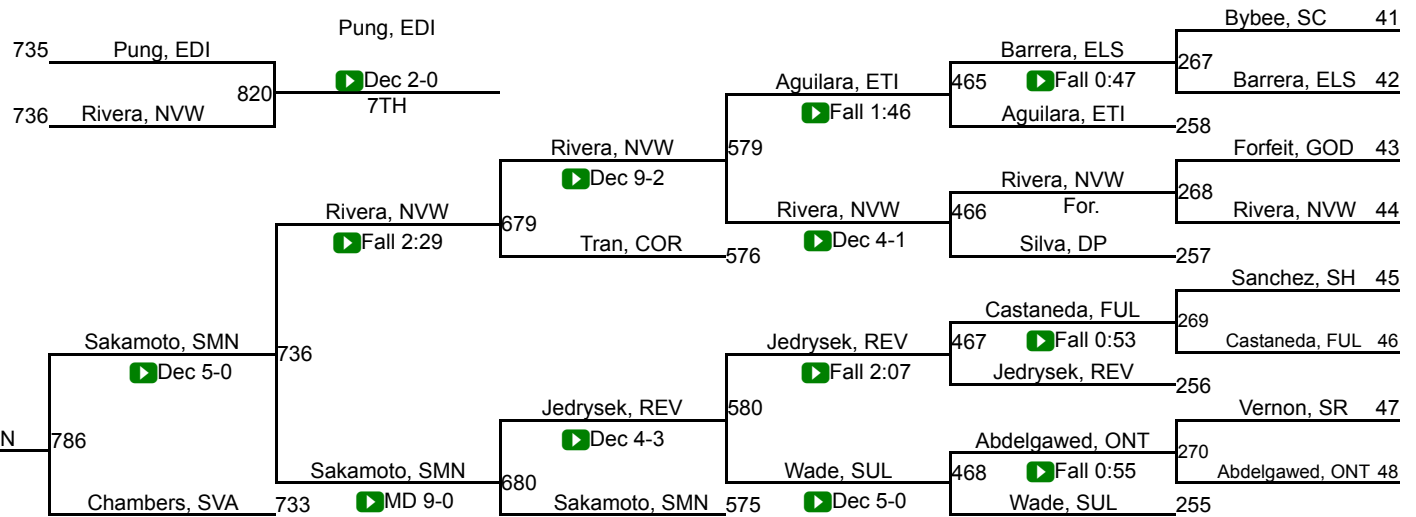

CIF SS Girls Ford Masters Wrestling Meet

101

CIF SS Girls Ford Masters Wrestling Meet

106

CIF SS Girls Ford Masters Wrestling Meet

111

CIF SS Girls Ford Masters Wrestling Meet

116