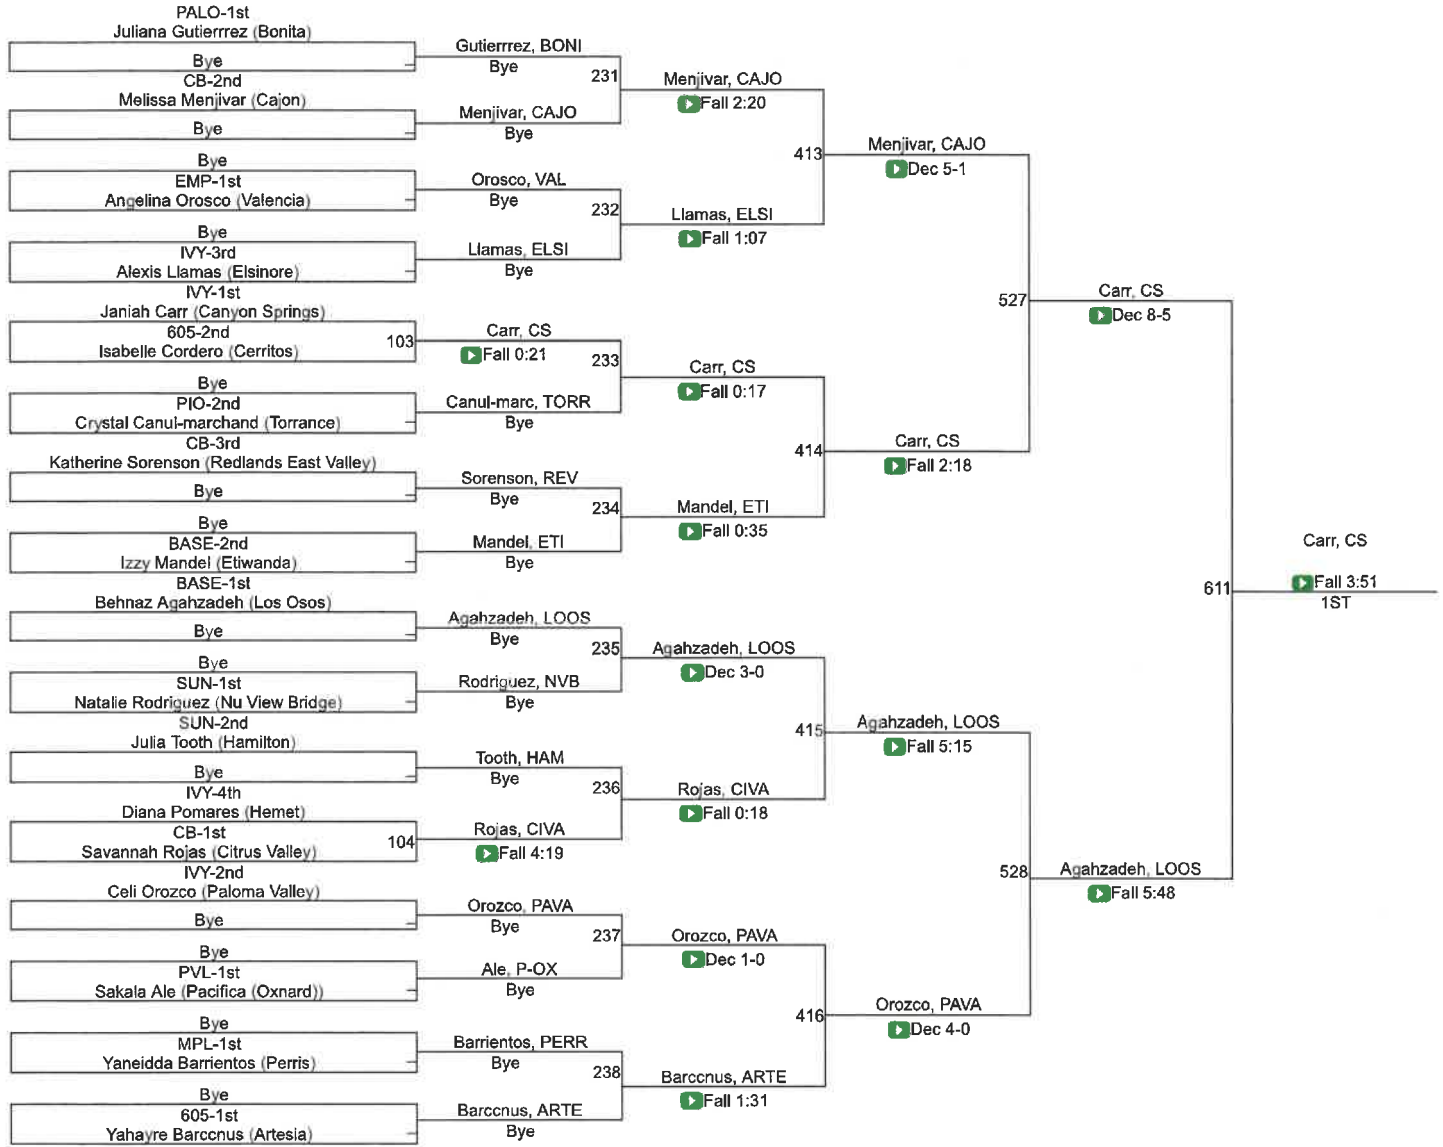

2022 Girls CIF-SS Individuals Northern Division