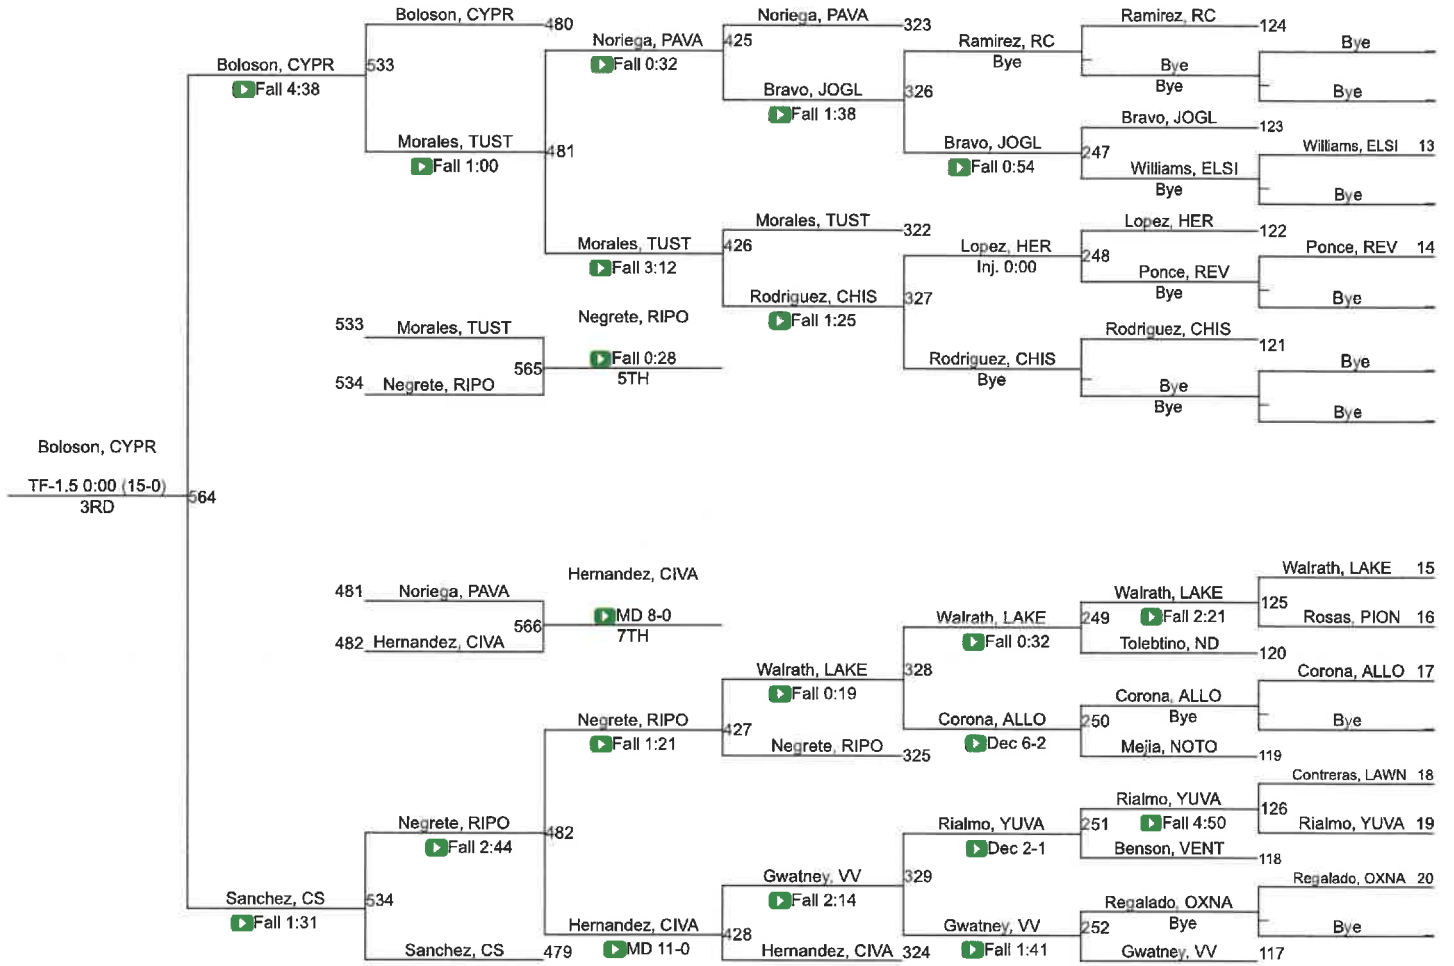

2022 Girls CIF-SS Individuals Northern Division

101

2022 Girls CIF-SS Individuals Northern Division

106

2022 Girls CIF-SS Individuals Northern Division

2022 Girls CIF-SS Individuals Northern Division

116

2022 Girls CIF-SS Individuals Northern Division