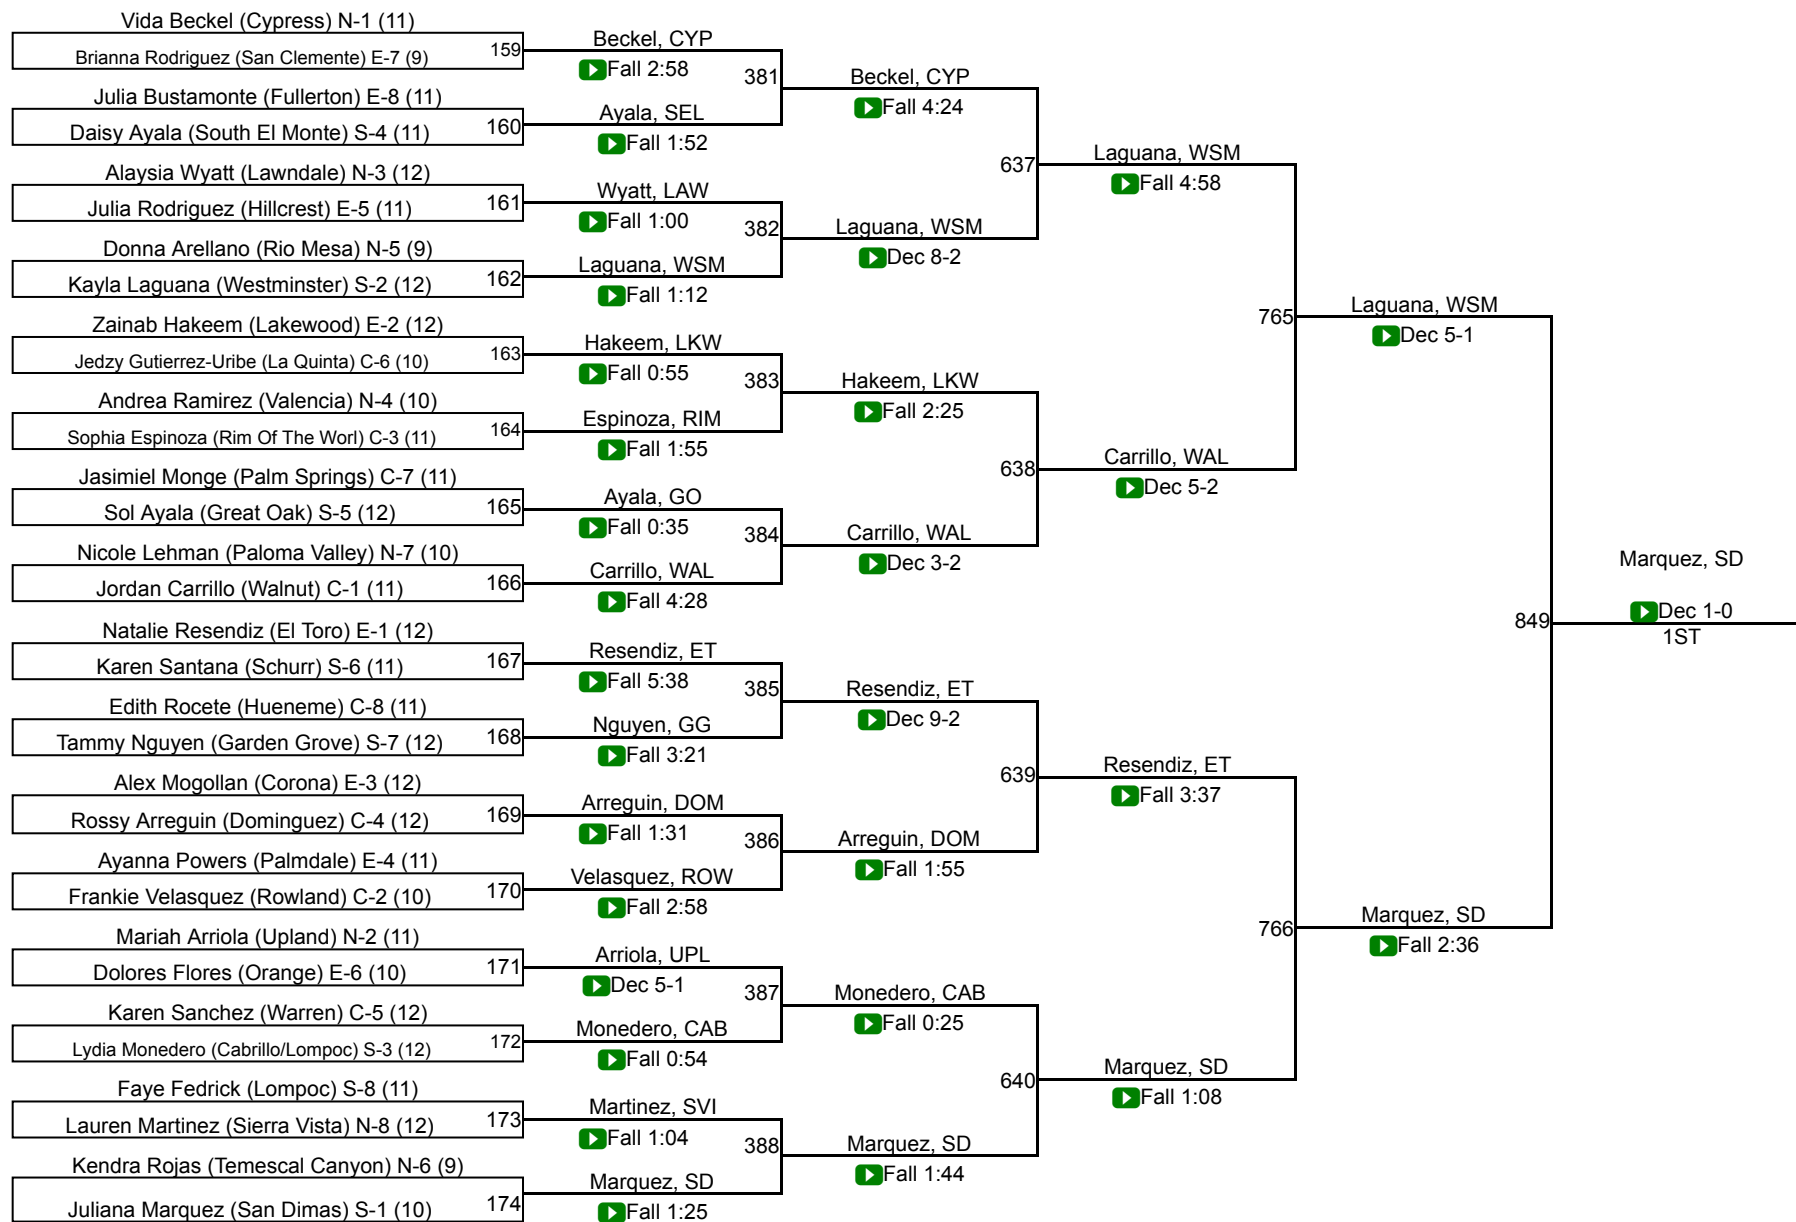

CIF SS Girls Ford Masters Wrestling Meet

143

CIF SS Girls Ford Masters Wrestling Meet

150

CIF SS Girls Ford Masters Wrestling Meet

160

CIF SS Girls Ford Masters Wrestling Meet

170