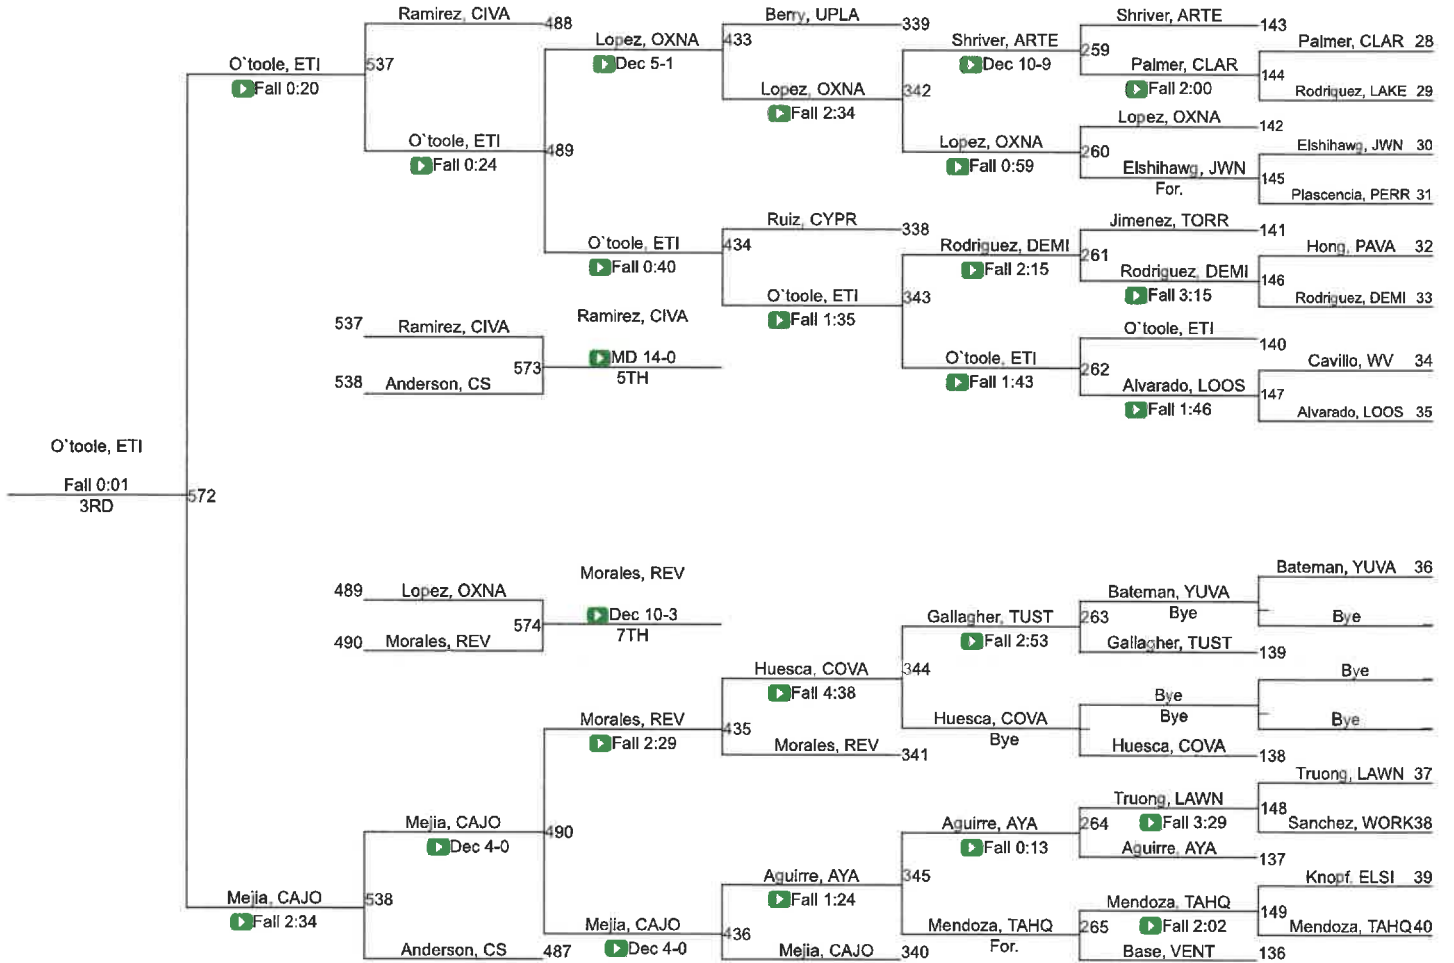

2022 Girls CIF-SS Individuals Northern Division

101

2022 Girls CIF-SS Individuals Northern Division

106

2022 Girls CIF-SS Individuals Northern Division

2022 Girls CIF-SS Individuals Northern Division

116

2022 Girls CIF-SS Individuals Northern Division