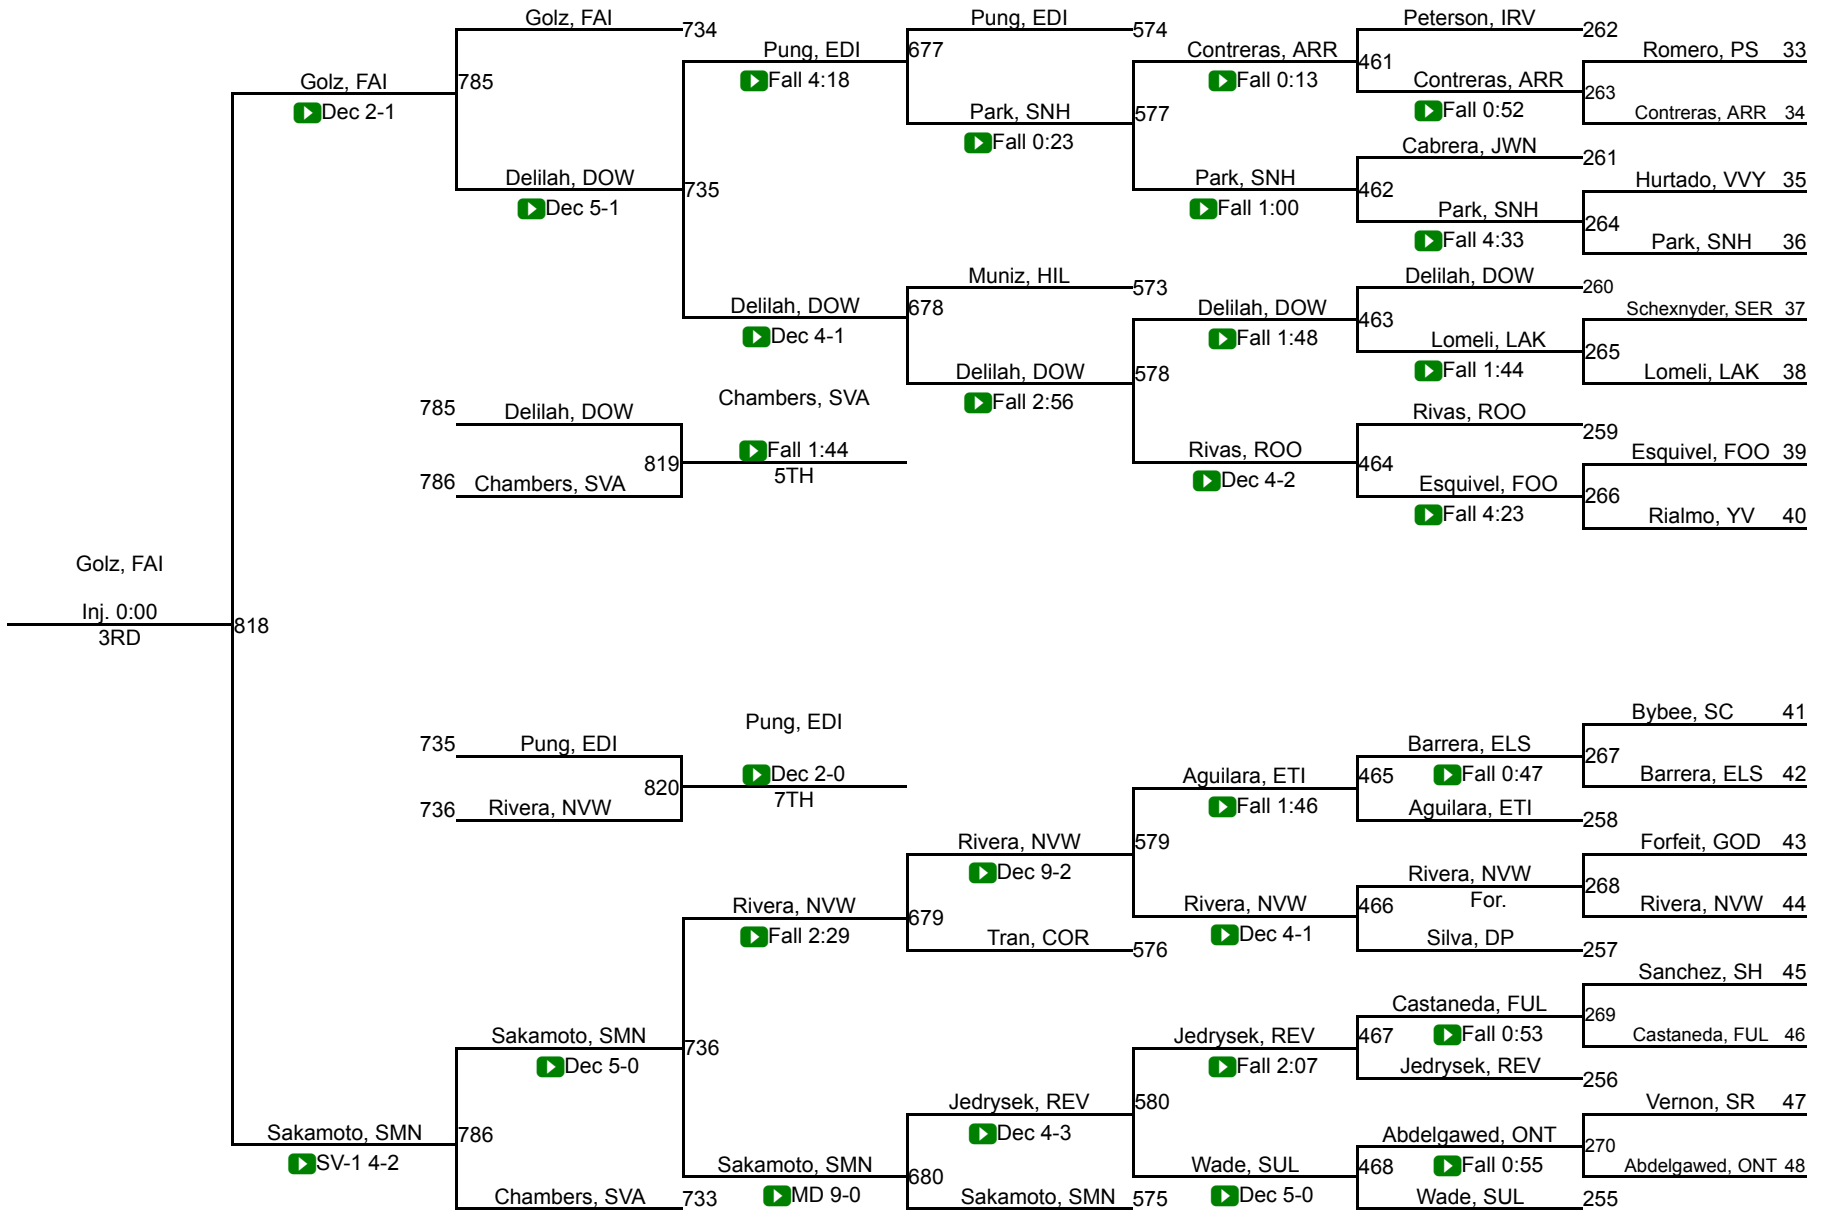

CIF SS Girls Ford Masters Wrestling Meet

101

CIF SS Girls Ford Masters Wrestling Meet

106

CIF SS Girls Ford Masters Wrestling Meet

111

CIF SS Girls Ford Masters Wrestling Meet

116