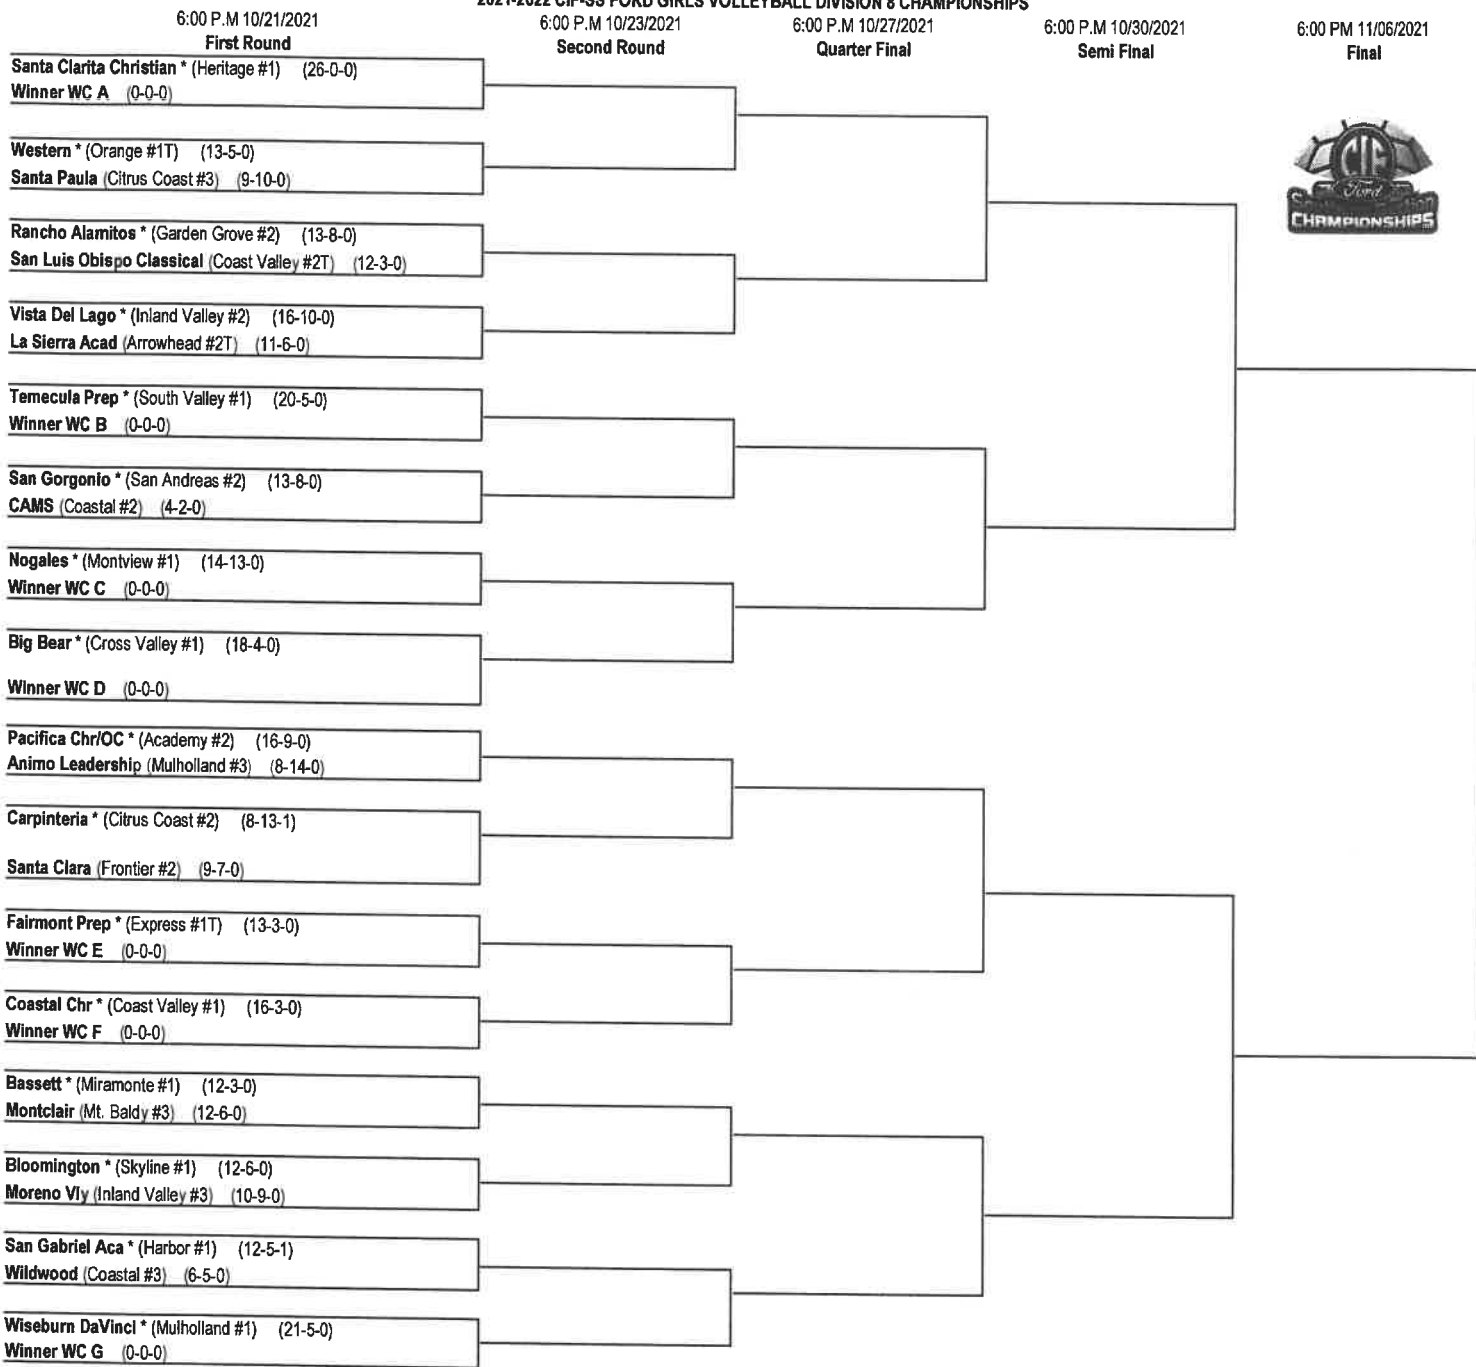

2021-2022 CIF-SS FORD GIRLS VOLLEYBALL DIVISION 8 CHAMPIONSHIPS

*DENOTES HOST TEAM This draw sheet was made based upon information available to the CIF-SS as of 10/14/2021. We reserve the right to adjust the draw sheet as a result of information which would update any final league standings. All playoff game times are set for 6:00 pm. If an alternate time is necessary mutual consent to the game time change is required by the two schools. All game times are to be confirmed between the opponents and then communicated to the Southern Section office and officials. Coin flips for the second round will be held in advance of the first-round games under the direction of the Commissioner on Wednesday, October 20, 2021. Pre-flips for subsequent rounds will be available at www.cifss.org as follows: Quarter Finals - 10/22 by 11:00 a.m., Semi's 10/25 by 11:00am, and Finals- 10/28 by 11:00am. PLEASE REPORT YOUR SCORES IMMEDIATELY to: CIFSS OFFICE - cifsshome.org; www.scorebooklive.com or www.maxpreps.com and YOUR LOCAL NEWSPAPER. Draw results available on our website @ www.cifss.org.