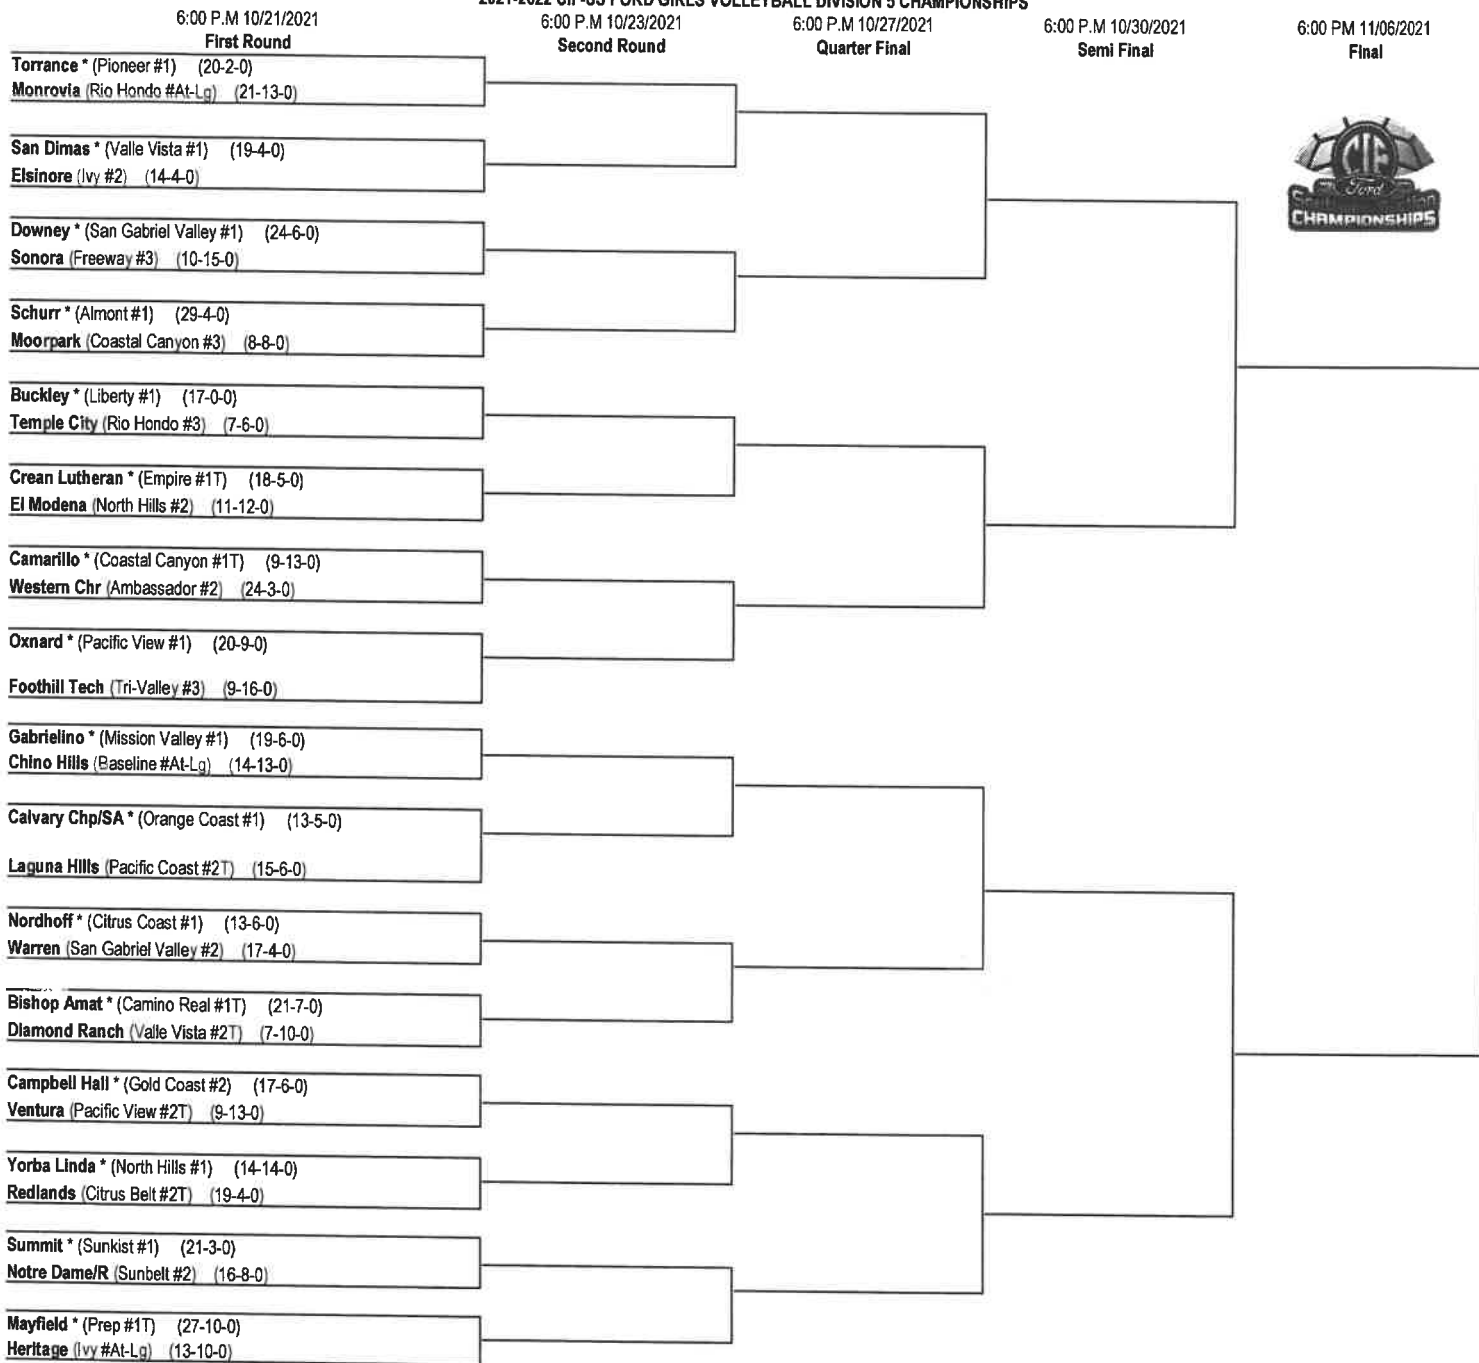

2021-2022 CIF-SS FORD GIRLS VOLLEYBALL DIVISION 5 CHAMPIONSHIPS

*DENOTES HOST TEAM This draw sheet was made based upon information available to the CIF-SS as of 10/14/2021. We reserve the right to adjust the draw sheet as a result of information which would update any final league standings. All playoff game times are set for 6:00 pm. If an alternate time is necessary mutual consent to the game time change is required by the two schools. All game times are to be confirmed between the opponents and then communicated to the Southern Section office and officials. Coin flips for the second round will be held in advance of the first-round games under the direction of the Commissioner on Wednesday, October 20, 2021. Pre-flips for subsequent rounds will be available at www.cifss.org as follows: Quarter Finals - 10/22 by 11:00 a.m., Semi's 10/25 by 11:00am, and Finals- 10/28 by 11:00am. PLEASE REPORT YOUR SCORES IMMEDIATELY to: CIFSS OFFICE - cifsshome.org; www.scorebooklive.com or www.maxpreps.com and YOUR LOCAL NEWSPAPER. Draw results available on our website @ www.cifss.org.