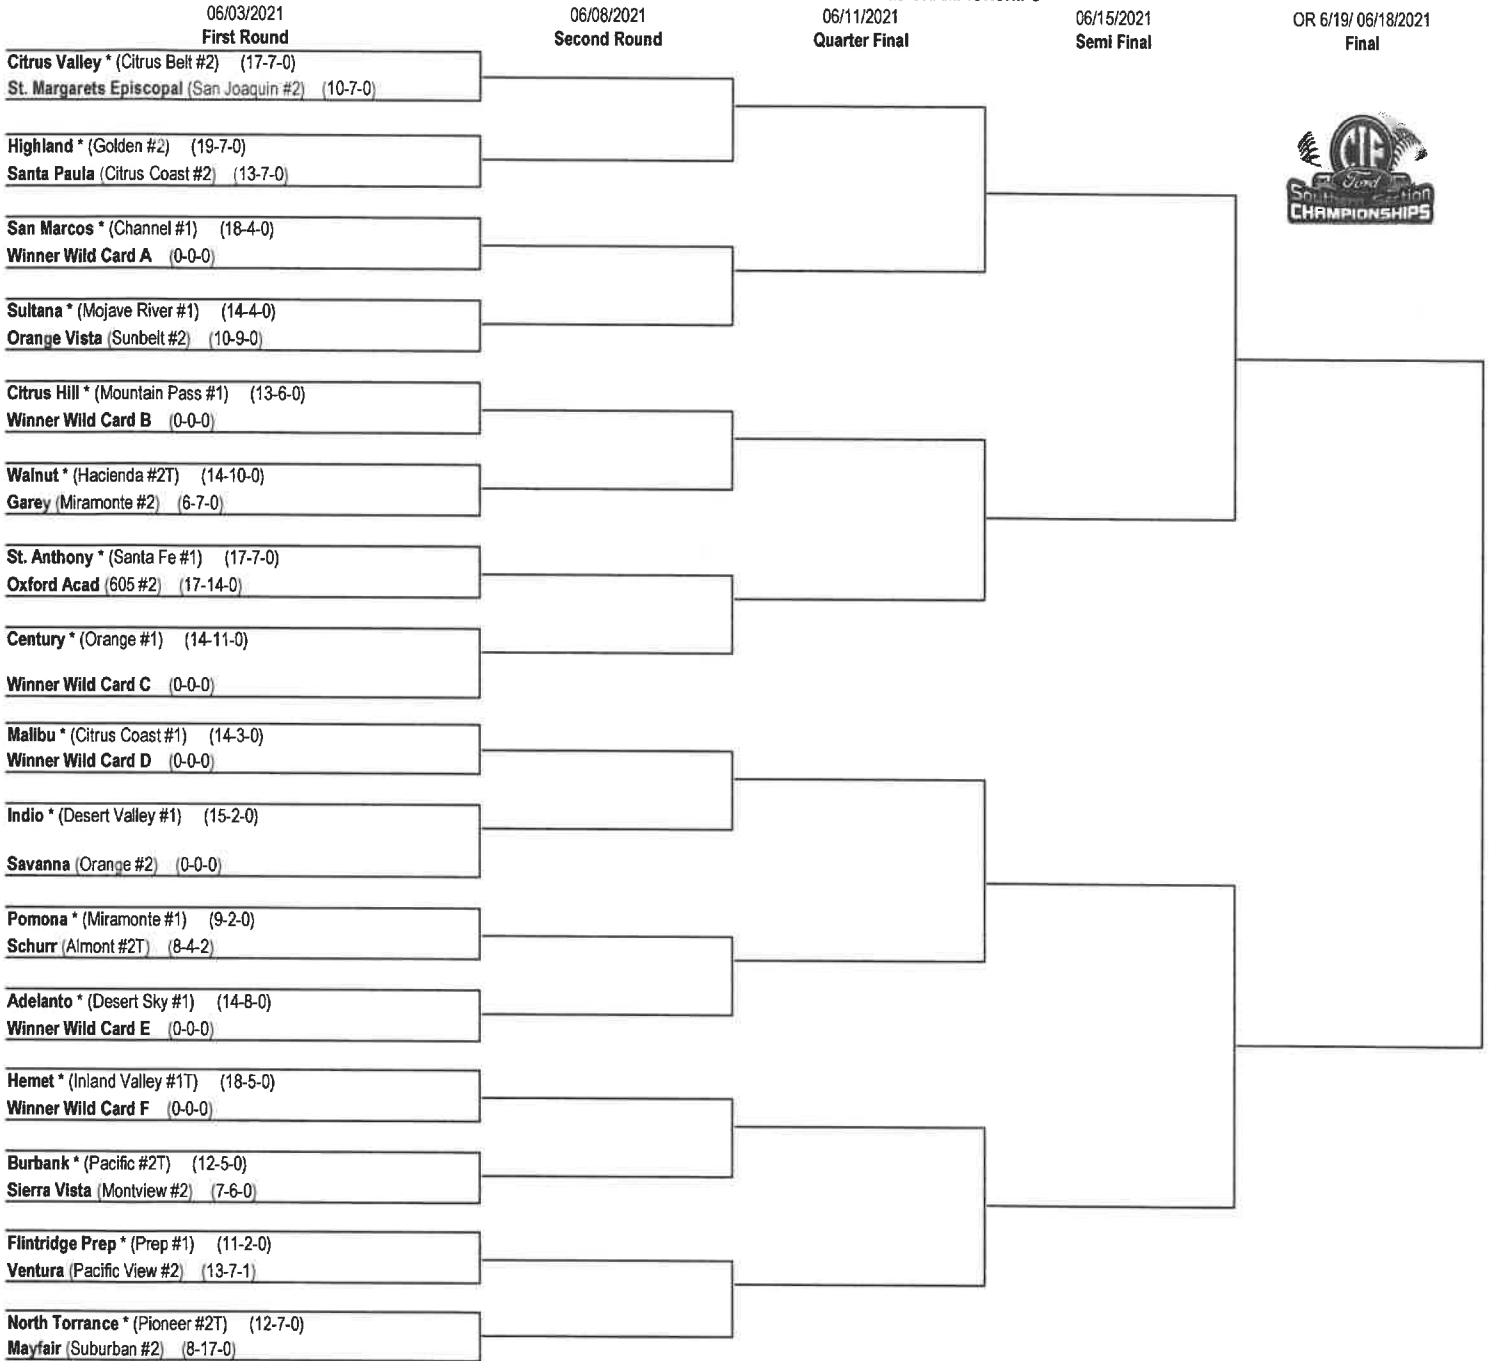

2021 CIF SOUTHERN SECTION FORD DIVISION 5 BASEBALL CHAMPIONSHIPS

*DENOTES HOST TEAM This draw was made based upon information available to the CIF-SS office as of 5/28/21. We reserve the right to adjust the draw sheet as a result of information which would update any final league standings. Please note: teams receiving a BYE in the first round shall be the host team in the next round. All games with the exception of the final round will start at 3:15 pm, unless another time is mutually agreed upon and clearance is received from the CIF-SS office. Coin flips will be held at the CIF-SS office. Refer to the Baseball Playoff Bulletin for dates and times of coin flips. PLEASE REPORT SCORES TO: CIF-SS OFFICE - www.cifsshome.org; www.scorebooklive.com or www.maxpreps.com and YOUR LOCAL NEWSPAPER. Draw results available on our website @ www.cifss.org.