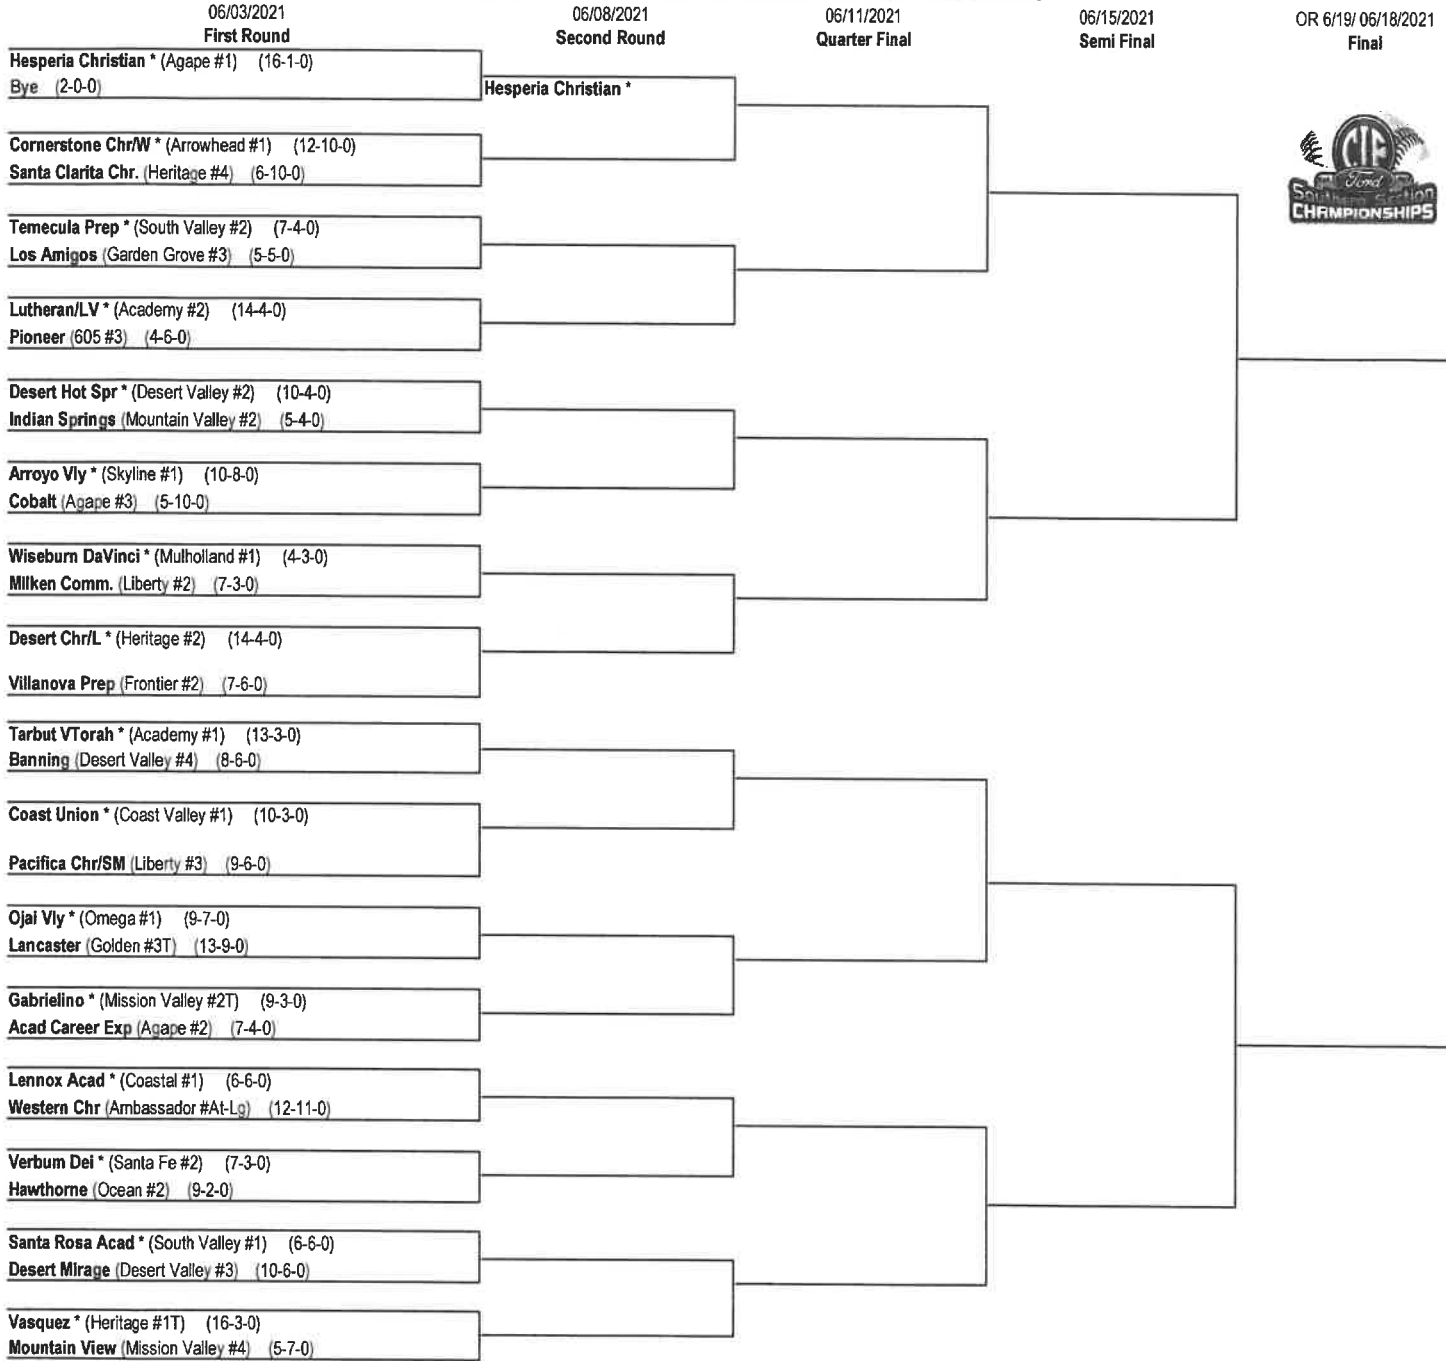

2021 CIF SOUTHERN SECTION FORD DIVISION 7 BASEBALL CHAMPIONSHIPS

*DENOTES HOST TEAM This draw was made based upon information available to the CIF-SS office as of 5/28/21. We reserve the right to adjust the draw sheet as a result of information which would update any final league standings. Please note: teams receiving a BYE in the first round shall be the host team in the next round. All games with the exception of the final round will start at 3:15 pm, unless another time is mutually agreed upon and clearance is received from the CIF-SS office. Coin flips will be held at the CIF-SS office. Refer to the Baseball Playoff Bulletin for dates and times of coin flips. PLEASE REPORT SCORES TO: CIF-SS OFFICE - www.cifsshome.org; www.scorebooklive.com or www.maxpreps.com and YOUR LOCAL NEWSPAPER. Draw results available on our website @ www.cifss.org.