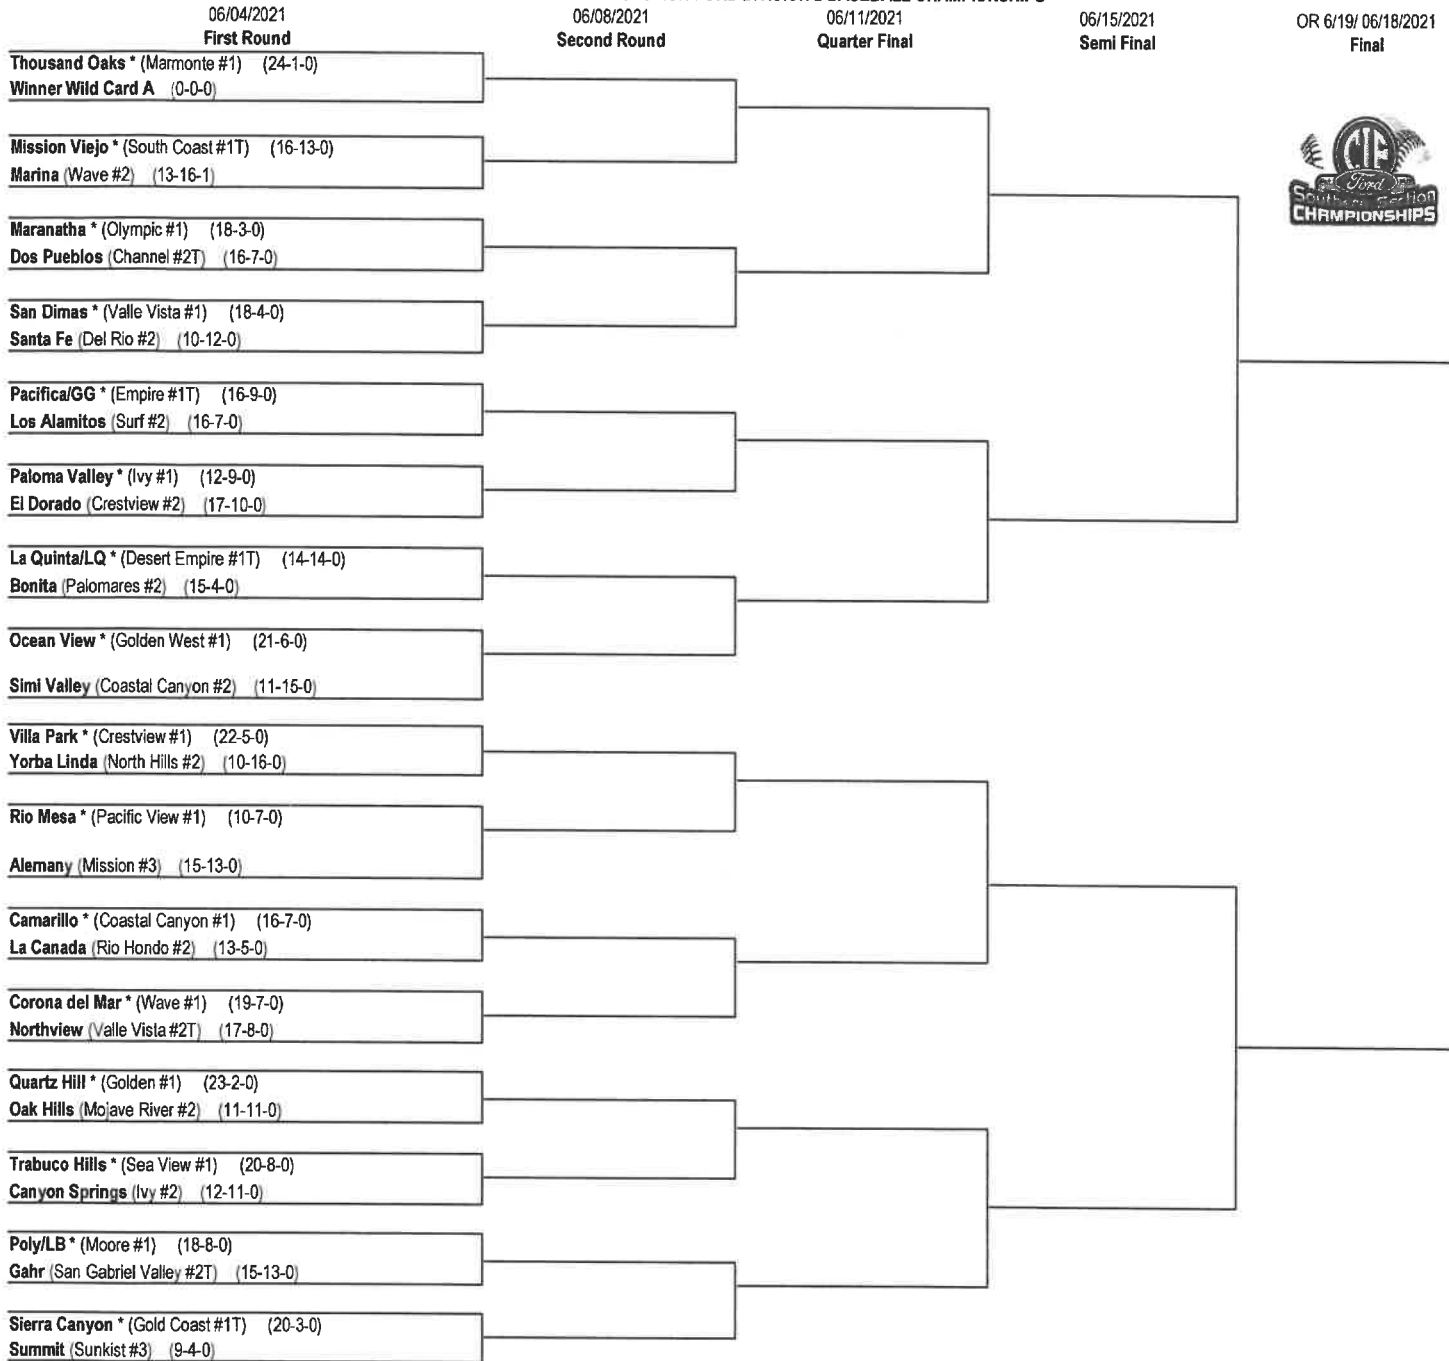

2021 CIF SOUTHERN SECTION FORD DIVISION 2 BASEBALL CHAMPIONSHIPS

*DENOTES HOST TEAM This draw was made based upon information available to the CIF-SS office as of 5/28/21. We reserve the right to adjust the draw sheet as a result of information which would update any final league standings. Please note: teams receiving a BYE in the first round shall be the host team in the next round. All games with the exception of the final round will start at 3:15 pm, unless another time is mutually agreed upon and clearance is received from the CIF-SS office. Coin flips will be held at the CIF-SS office. Refer to the Baseball Playoff Bulletin for dates and times of coin flips. PLEASE REPORT SCORES TO: CIF-SS OFFICE - www.cifsshome.org; www.scorebooklive.com or www.maxpreps.com and YOUR LOCAL NEWSPAPER. Draw results available on our website @ www.cifss.org.