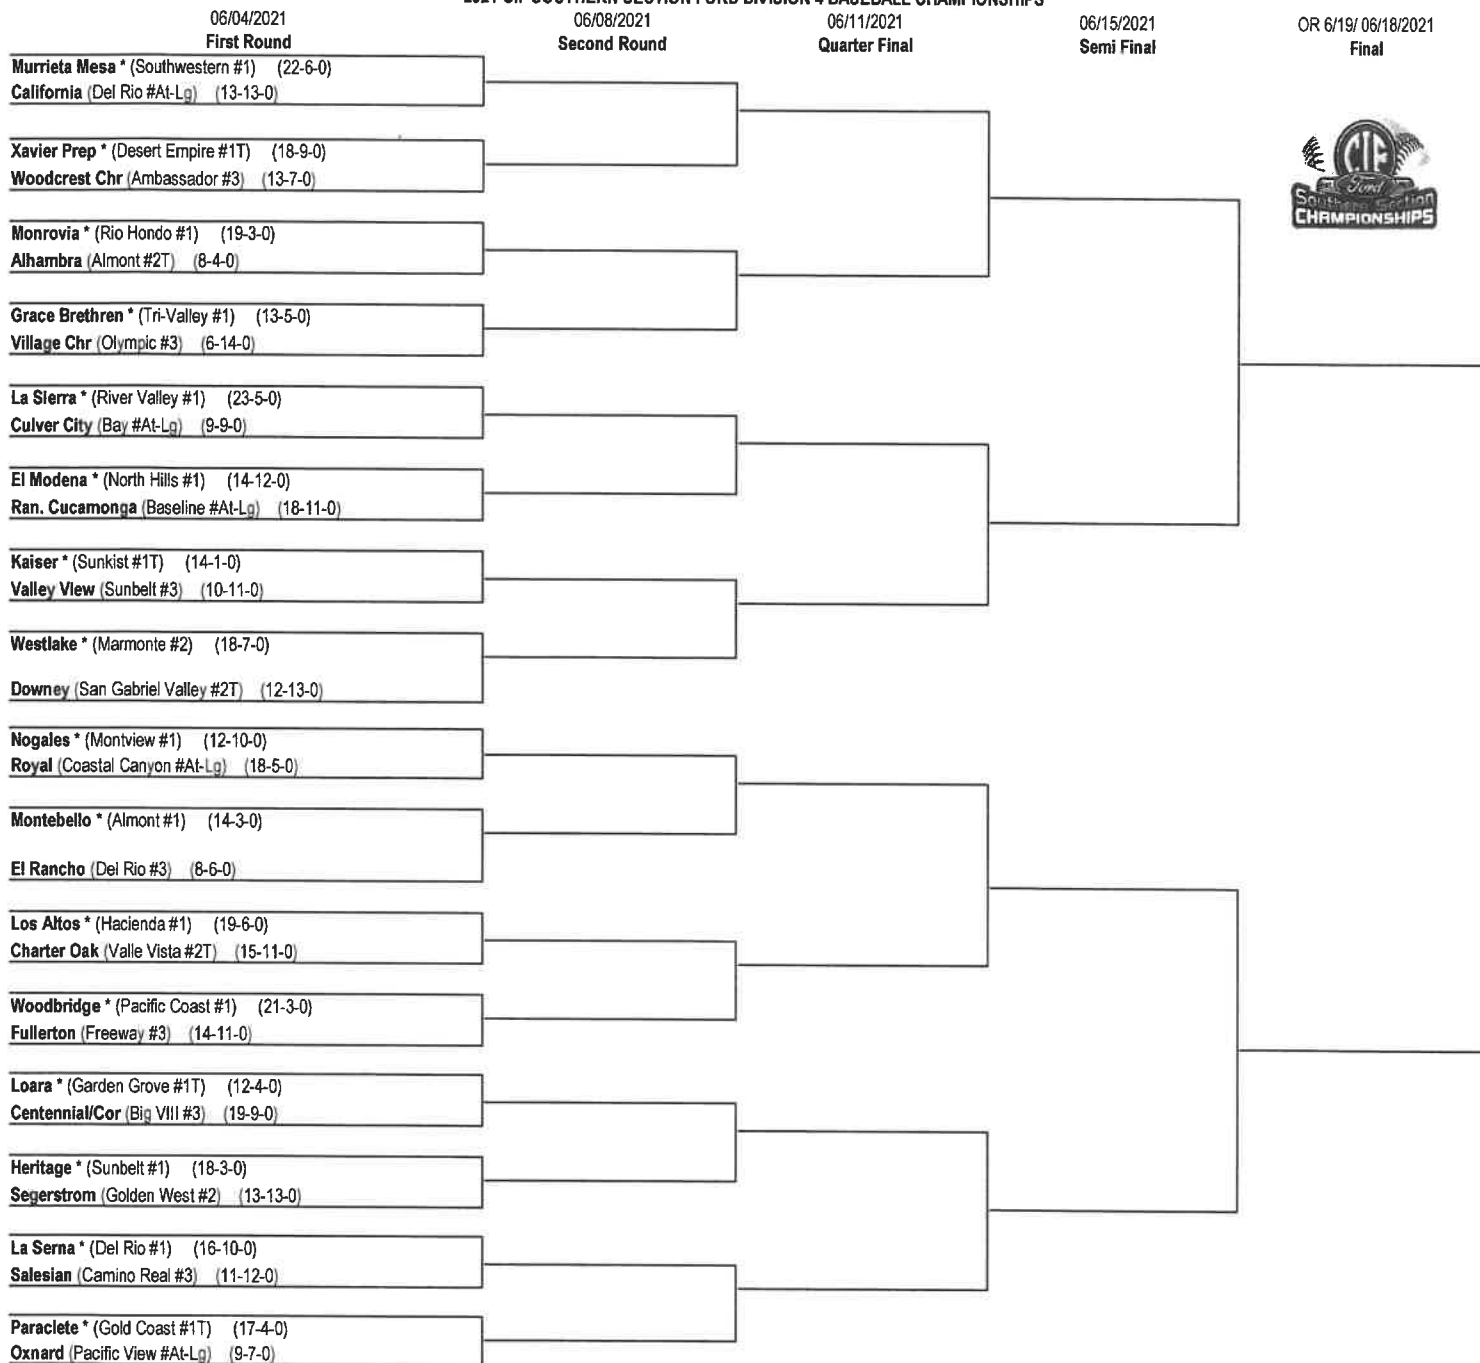

2021 CIF SOUTHERN SECTION FORD DIVISION 4 BASEBALL CHAMPIONSHIPS

*DENOTES HOST TEAM This draw was made based upon information available to the CIF-SS office as of 5/28/21. We reserve the right to adjust the draw sheet as a result of information which would update any final league standings. Please note: teams receiving a BYE in the first round shall be the host team in the next round. All games with the exception of the final round will start at 3:15 pm, unless another time is mutually agreed upon and clearance is received from the CIF-SS office. Coin flips will be held at the CIF-SS office. Refer to the Baseball Playoff Bulletin for dates and times of coin flips. PLEASE REPORT SCORES TO: CIF-SS OFFICE - www.cifsshome.org; www.scorebooklive.com or www.maxpreps.com and YOUR LOCAL NEWSPAPER. Draw results available on our website @ www.cifss.org.