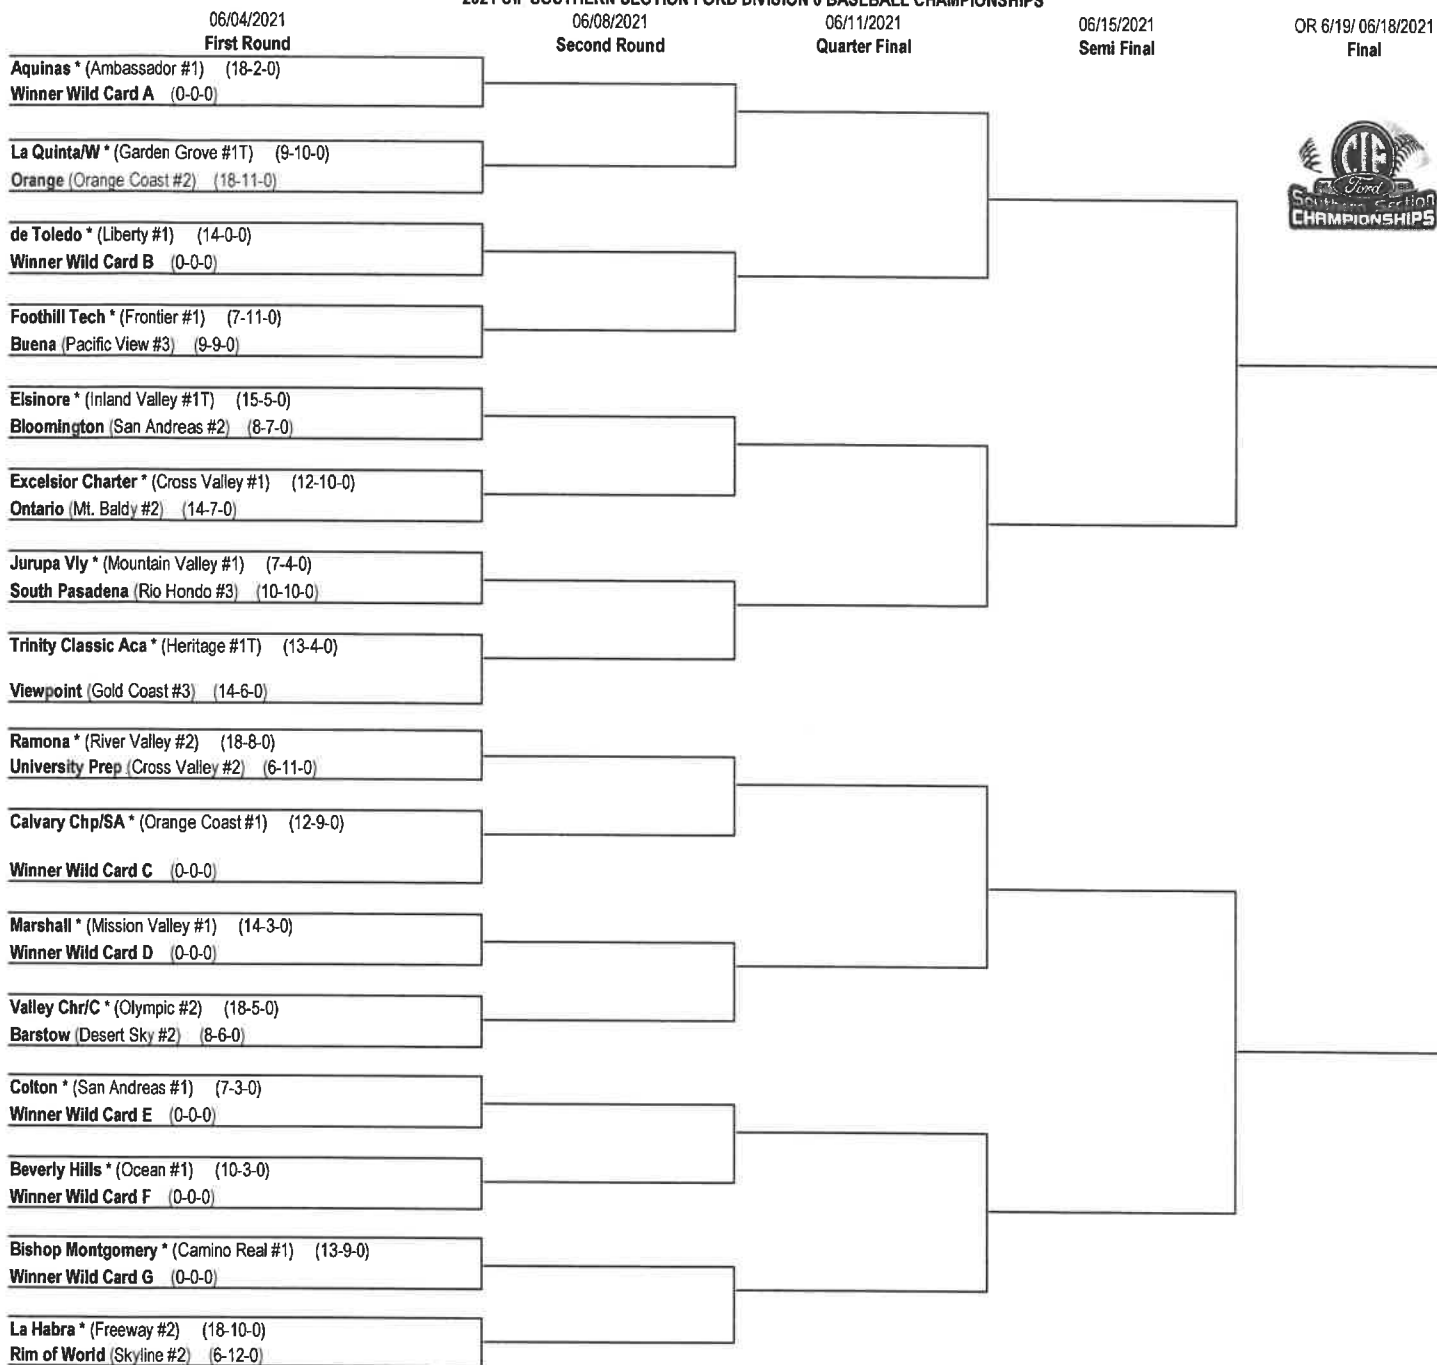

2021 CIF SOUTHERN SECTION FORD DIVISION 6 BASEBALL CHAMPIONSHIPS

*DENOTES HOST TEAM This draw was made based upon information available to the CIF-SS office as of 5/28/21. We reserve the right to adjust the draw sheet as a result of information which would update any final league standings. Please note: teams receiving a BYE in the first round shall be the host team in the next round. All games with the exception of the final round will start at 3:15 pm, unless another time is mutually agreed upon and clearance is received from the CIF-SS office. Coin flips will be held at the CIF-SS office. Refer to the Baseball Playoff Bulletin for dates and times of coin flips. PLEASE REPORT SCORES TO: CIF-SS OFFICE - www.cifsshome.org; www.scorebooklive.com or www.maxpreps.com and YOUR LOCAL NEWSPAPER. Draw results available on our website @ www.cifss.org.