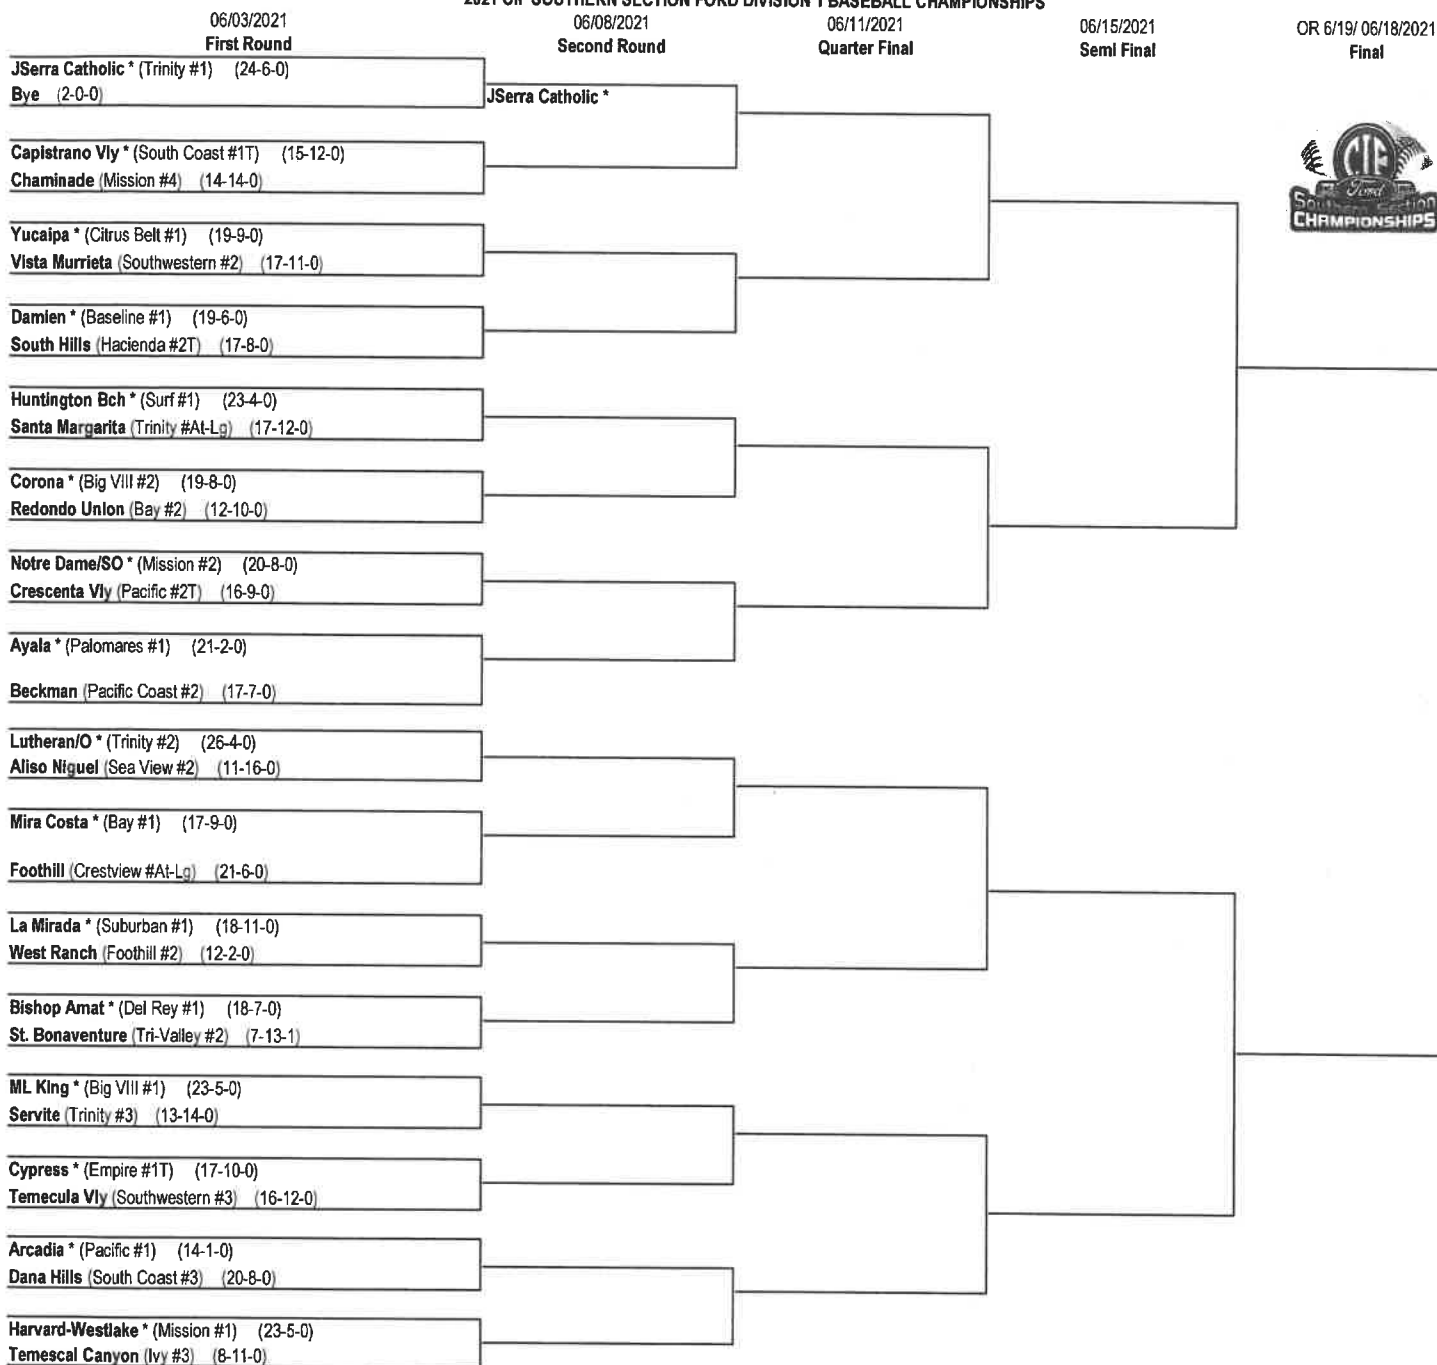

2021 CIF SOUTHERN SECTION FORD DIVISION 1 BASEBALL CHAMPIONSHIPS

*DENOTES HOST TEAM This draw was made based upon information available to the CIF-SS office as of 5/28/21. We reserve the right to adjust the draw sheet as a result of information which would update any final league standings. Please note: teams receiving a BYE in the first round shall be the host team in the next round. All games with the exception of the final round will start at 3:15 pm, unless another time is mutually agreed upon and clearance is received from the CIF-SS office. Coin flips will be held at the CIF-SS office. Refer to the Baseball Playoff Bulletin for dates and times of coin flips. PLEASE REPORT SCORES TO: CIF-SS OFFICE - www.cifsshome.org; www.scorebooklive.com or www.maxpreps.com and YOUR LOCAL NEWSPAPER. Draw results available on our website @ www.cifss.org.