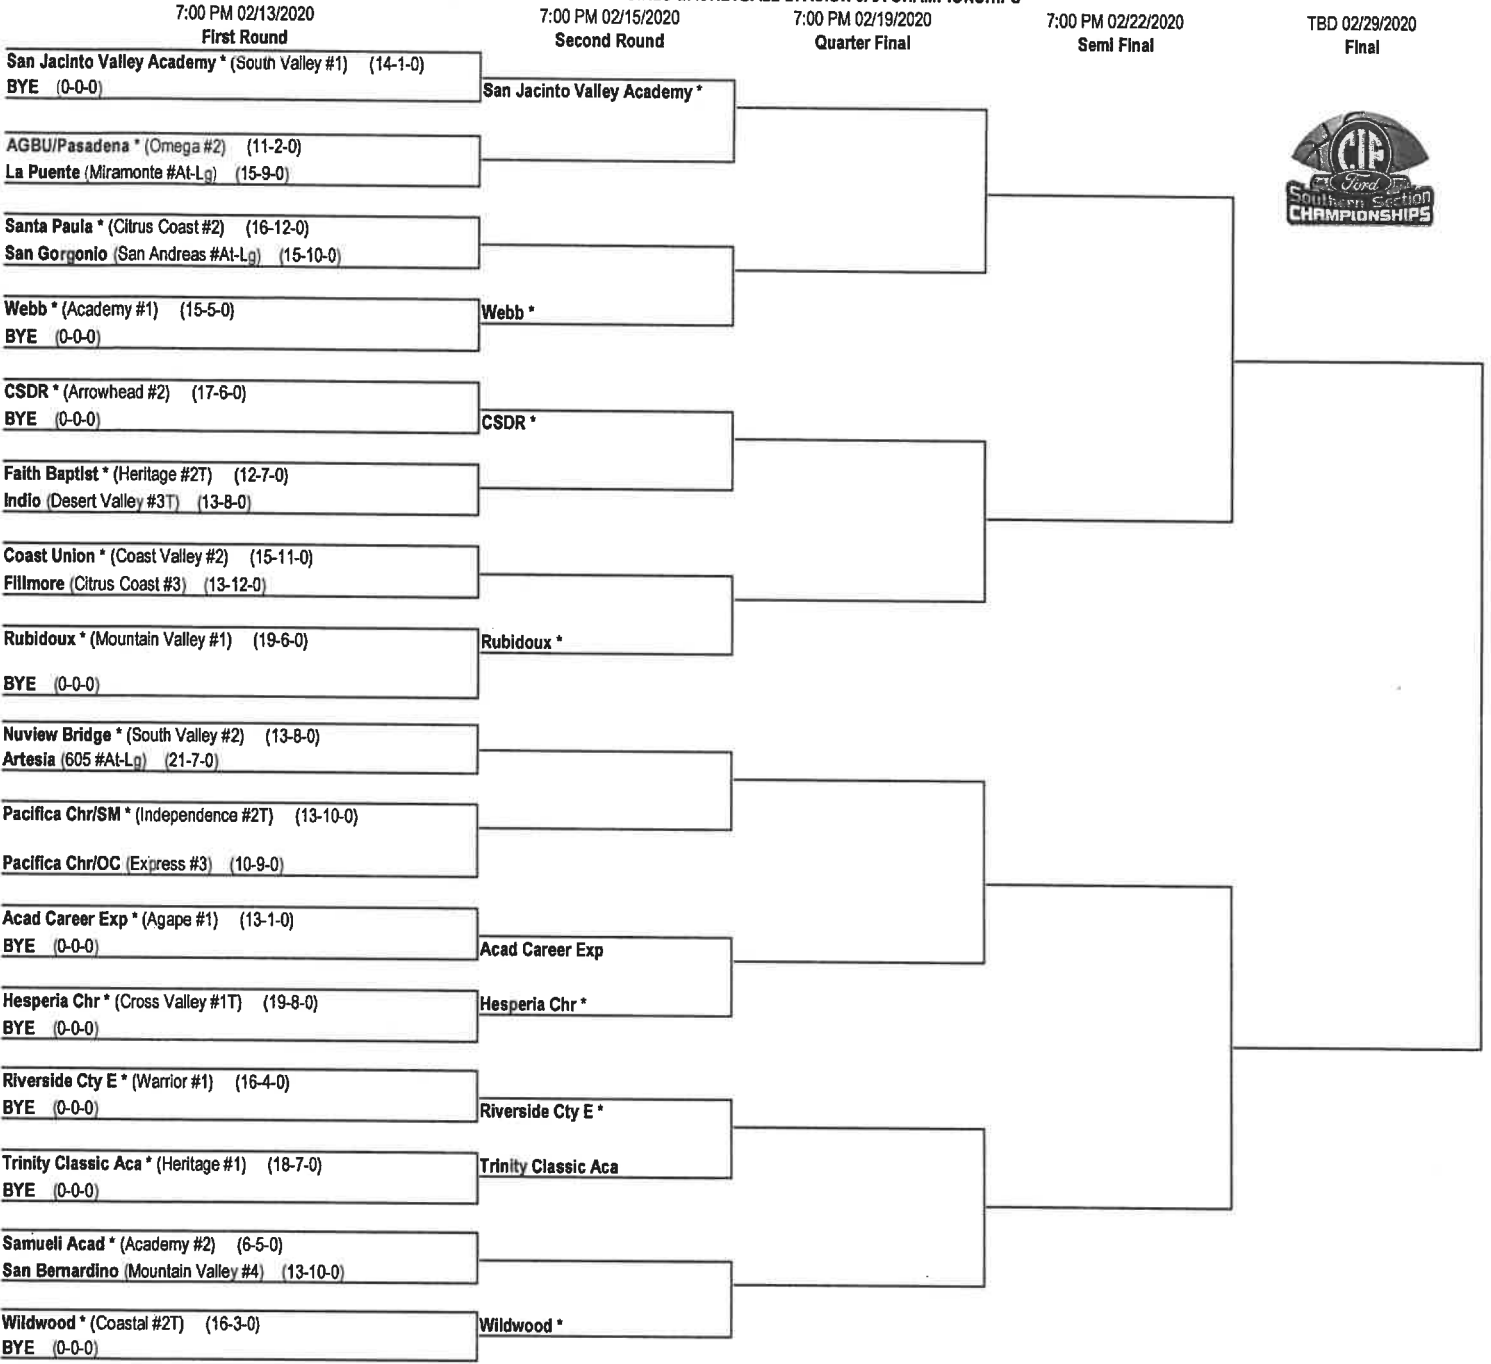

2020 CIF-SS FORD GIRLS BASKETBALL DIVISION 5AA CHAMPIONSHIPS

*DENOTES HOST TEAM This draw was made based upon information available to the CIF-SS office as of 2/9/20. We reserve the right to adjust the draw sheet as a result of information which would update any final league standings. Please note: teams receiving a BYE in the first round shall be the host team in the next round. All games with the exception of the final round will start at 7:00 pm, unless another time is mutually agreed upon and clearance is received from the CIF-SS office. Coin flips will be held at the CIF-SS office. Refer to the Basketball Playoff Bulletin for dates and times of coin flips. PLEASE REPORT SCORES TO: CIF-SS OFFICE - www.cifsshome.org; THE REGISTER (714) 796-7804; L.A. DAILY NEWS (800) 888-6009 AND YOUR LOCAL NEWSPAPER. Draw results available on our website @ www.cifss.org.