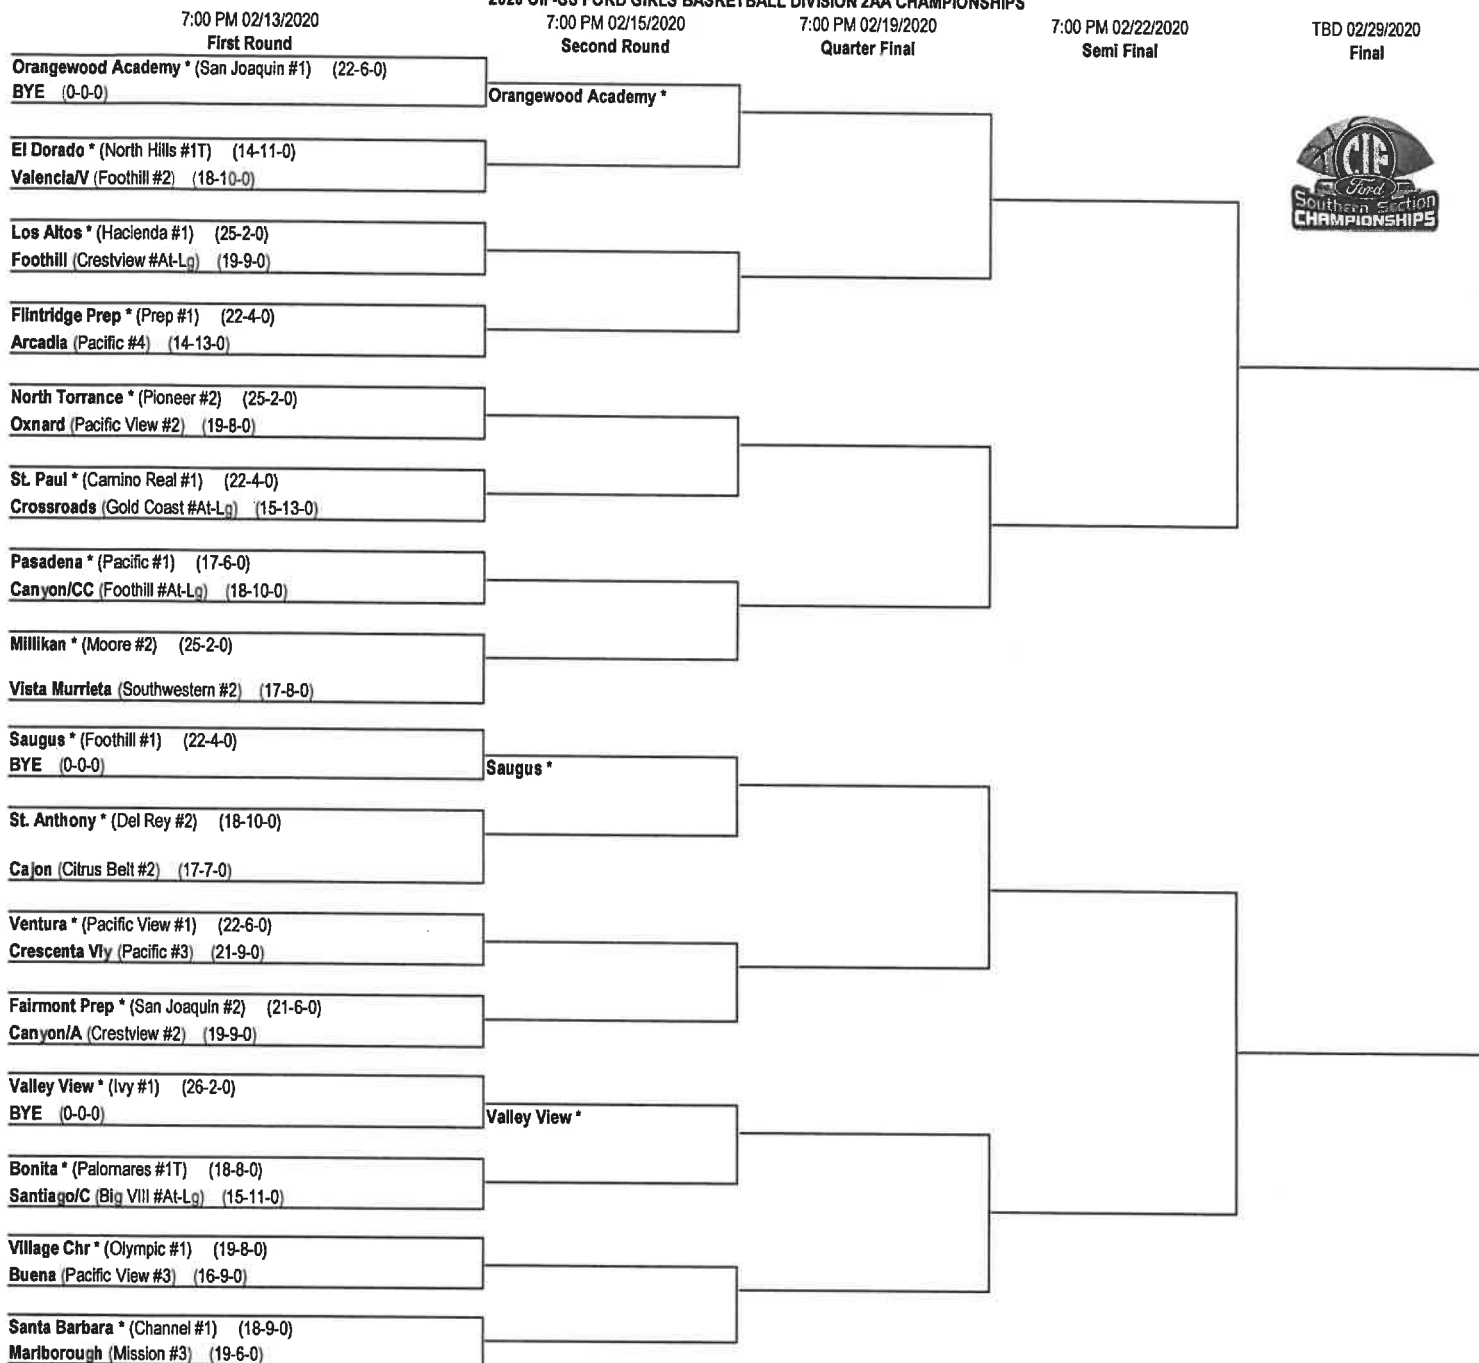

2020 CIF-SS FORD GIRLS BASKETBALL DIVISION 2AA CHAMPIONSHIPS

*DENOTES HOST TEAM This draw was made based upon information available to the CIF-SS office as of 2/9/20. We reserve the right to adjust the draw sheet as a result of information which would update any final league standings. Please note: teams receiving a BYE in the first round shall be the host team in the next round. All games with the exception of the final round will start at 7:00 pm, unless another time is mutually agreed upon and clearance is received from the CIF-SS office. Coin flips will be held at the CIF-SS office. Refer to the Basketball Playoff Bulletin for dates and times of coin flips. PLEASE REPORT SCORES TO: CIF-SS OFFICE - www.cifsshome.org; THE REGISTER (714) 796-7804; L.A. DAILY NEWS (800) 888-6009 AND YOUR LOCAL NEWSPAPER. Draw results available on our website @ www.cifss.org.