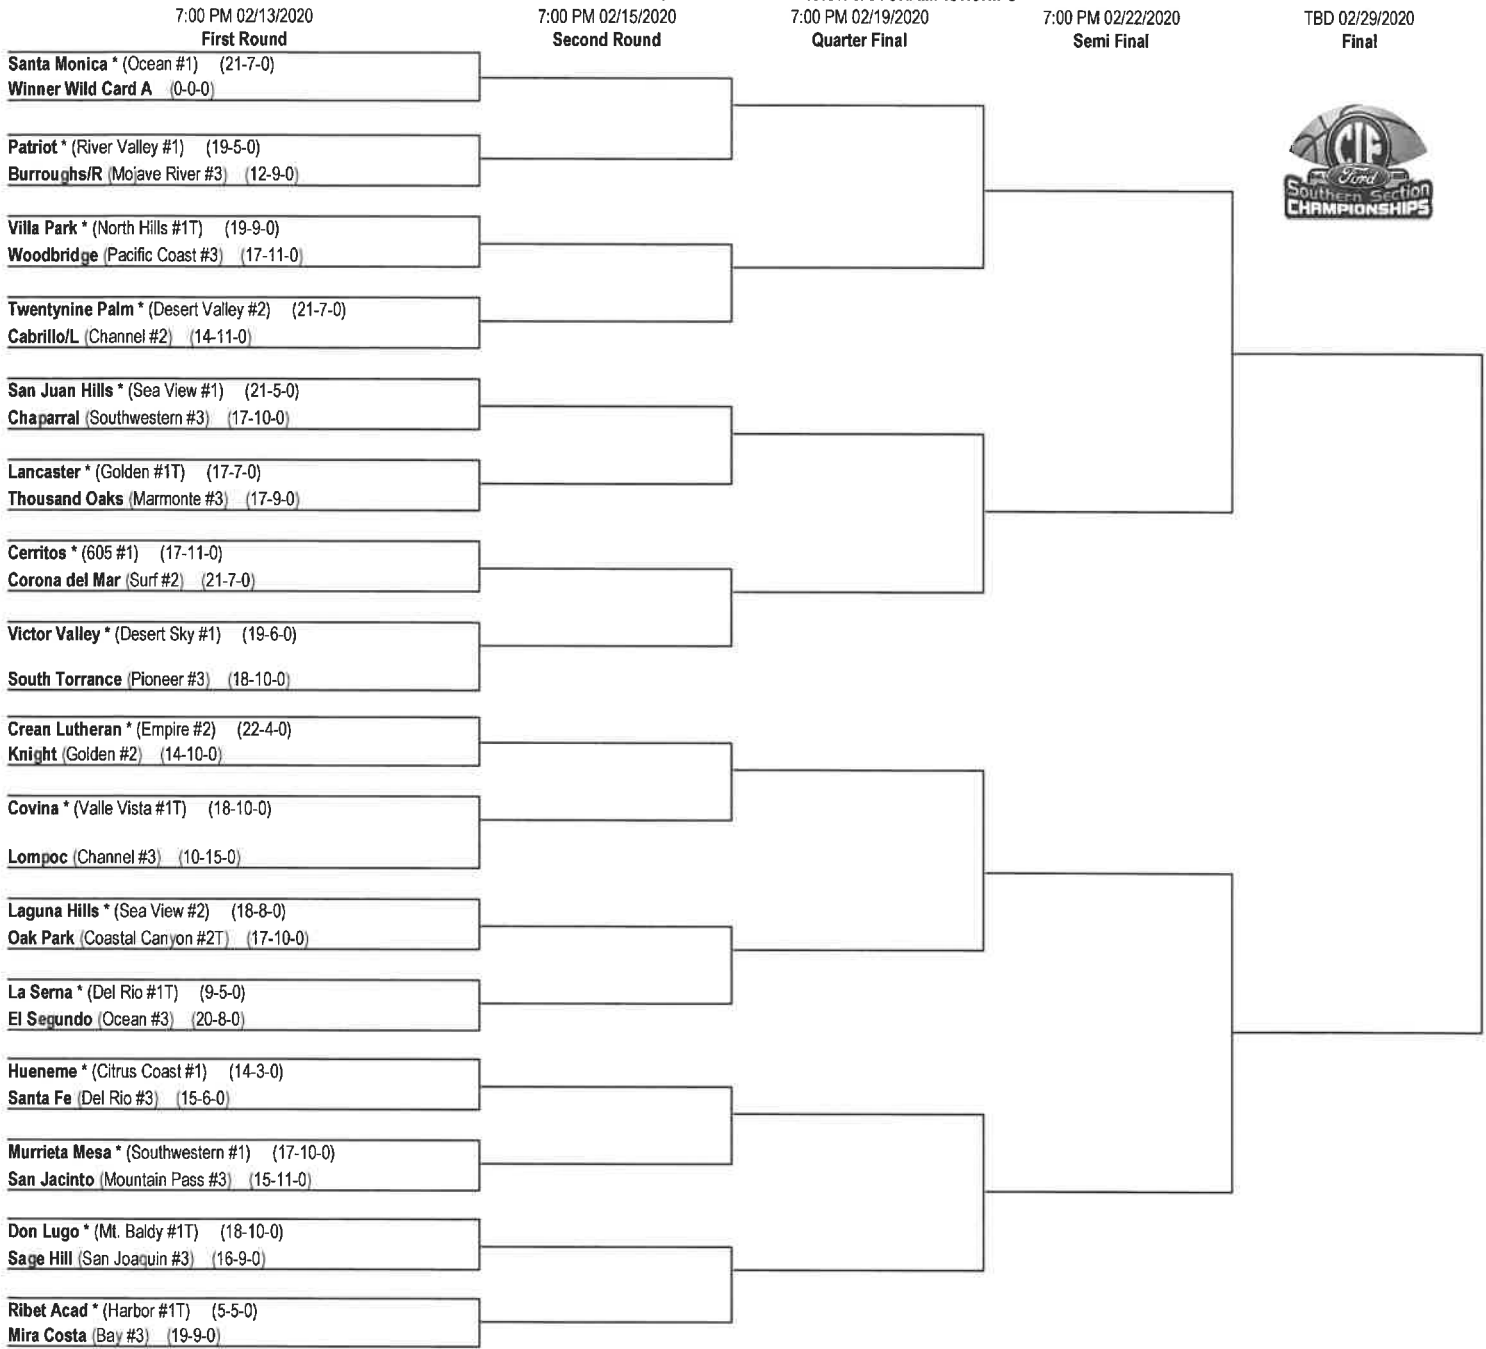

2020 CIF-SS FORD GIRLS BASKETBALL DIVISION 3AA CHAMPIONSHIPS

*DENOTES HOST TEAM This draw was made based upon information available to the CIF-SS office as of 2/9/20. We reserve the right to adjust the draw sheet as a result of information which would update any final league standings. Please note: teams receiving a BYE in the first round shall be the host team in the next round. All games with the exception of the final round will start at 7:00 pm, unless another time is mutually agreed upon and clearance is received from the CIF-SS office. Coin flips will be held at the CIF-SS office. Refer to the Basketball Playoff Bulletin for dates and times of coin flips. PLEASE REPORT SCORES TO: CIF-SS OFFICE - www.cifsshome.org; THE REGISTER (714) 796-7804; L.A. DAILY NEWS (800) 888-6009 AND YOUR LOCAL NEWSPAPER. Draw results available on our website @ www.cifss.org.