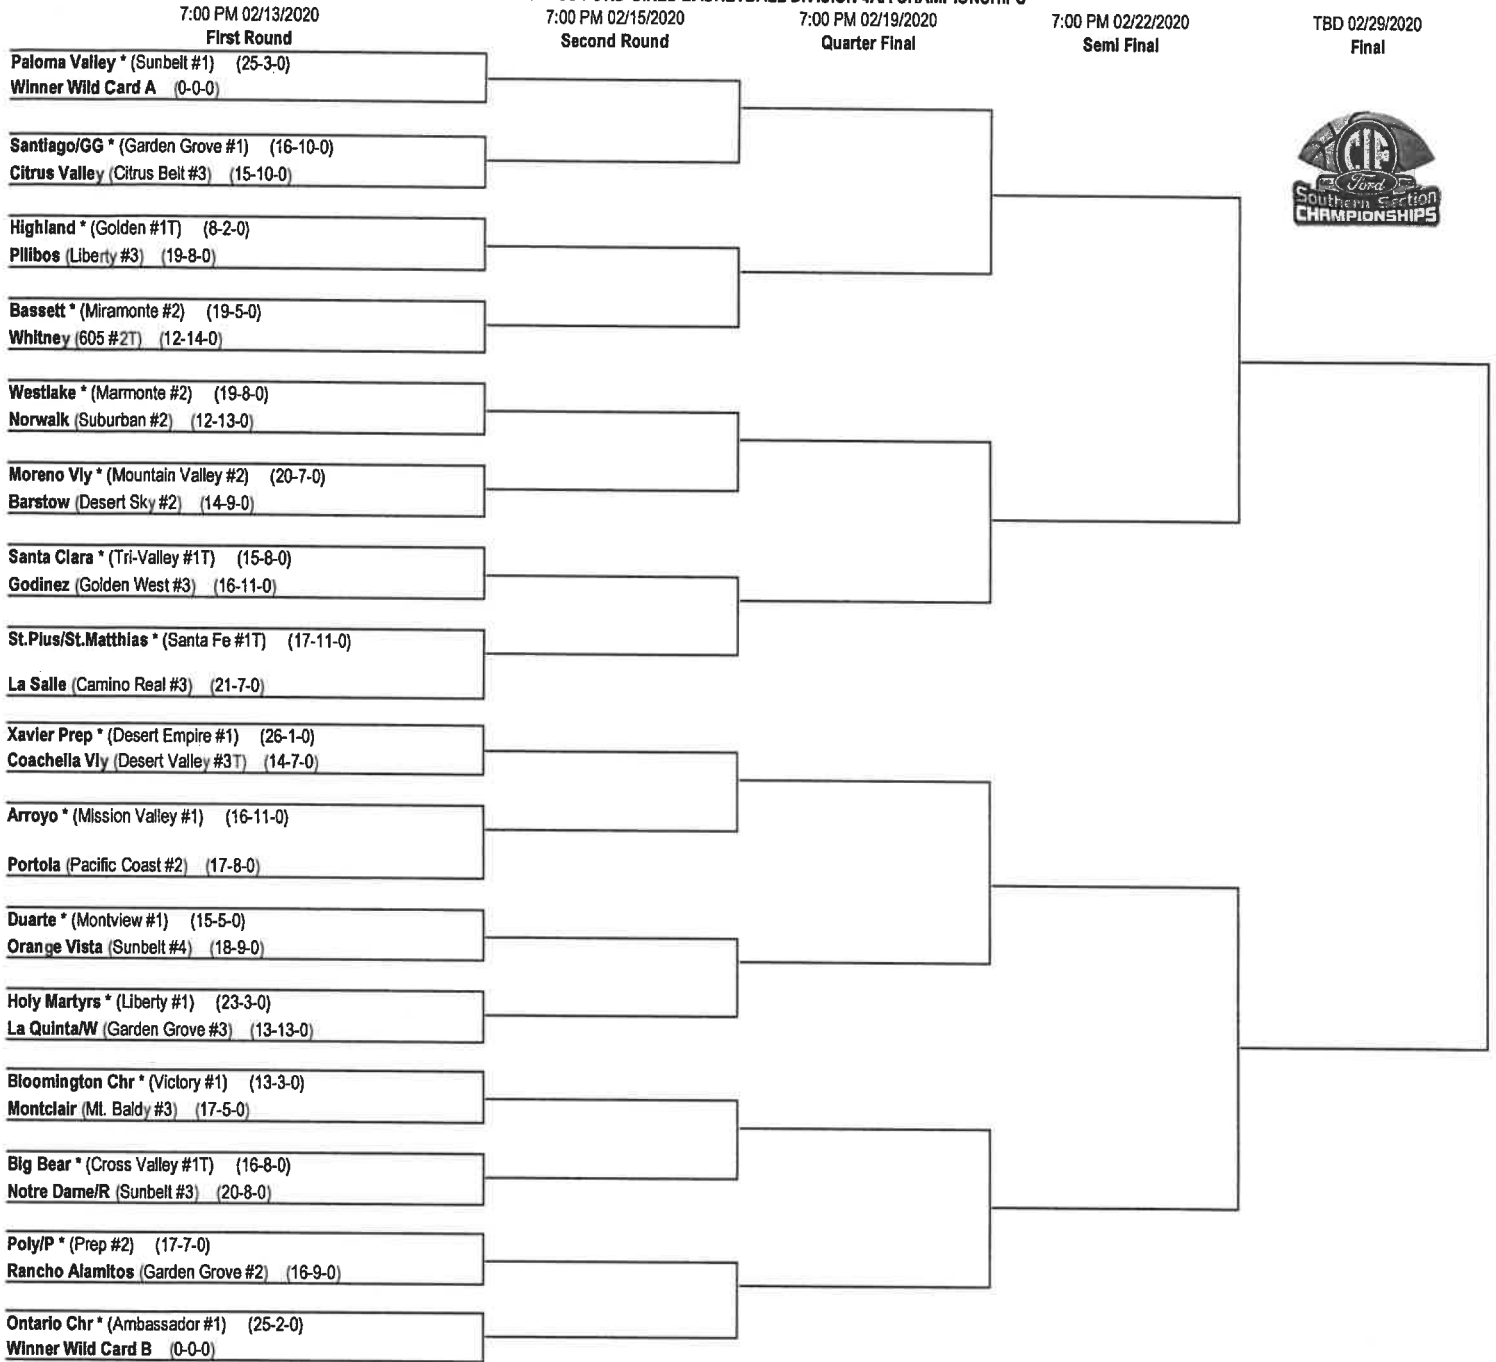

2020 CIF-SS FORD GIRLS BASKETBALL DIVISION 4AA CHAMPIONSHIPS

*DENOTES HOST TEAM This draw was made based upon information available to the CIF-SS office as of 2/9/20. We reserve the right to adjust the draw sheet as a result of information which would update any final league standings. Please note: teams receiving a BYE in the first round shall be the host team in the next round. All games with the exception of the final round will start at 7:00 pm, unless another time is mutually agreed upon and clearance is received from the CIF-SS office. Coin flips will be held at the CIF-SS office. Refer to the Basketball Playoff Bulletin for dates and times of coin flips. PLEASE REPORT SCORES TO: CIF-SS OFFICE - www.cifsshome.org; THE REGISTER (714) 796-7804; L.A. DAILY NEWS (800) 888-6009 AND YOUR LOCAL NEWSPAPER. Draw results available on our website @ www.cifss.org.