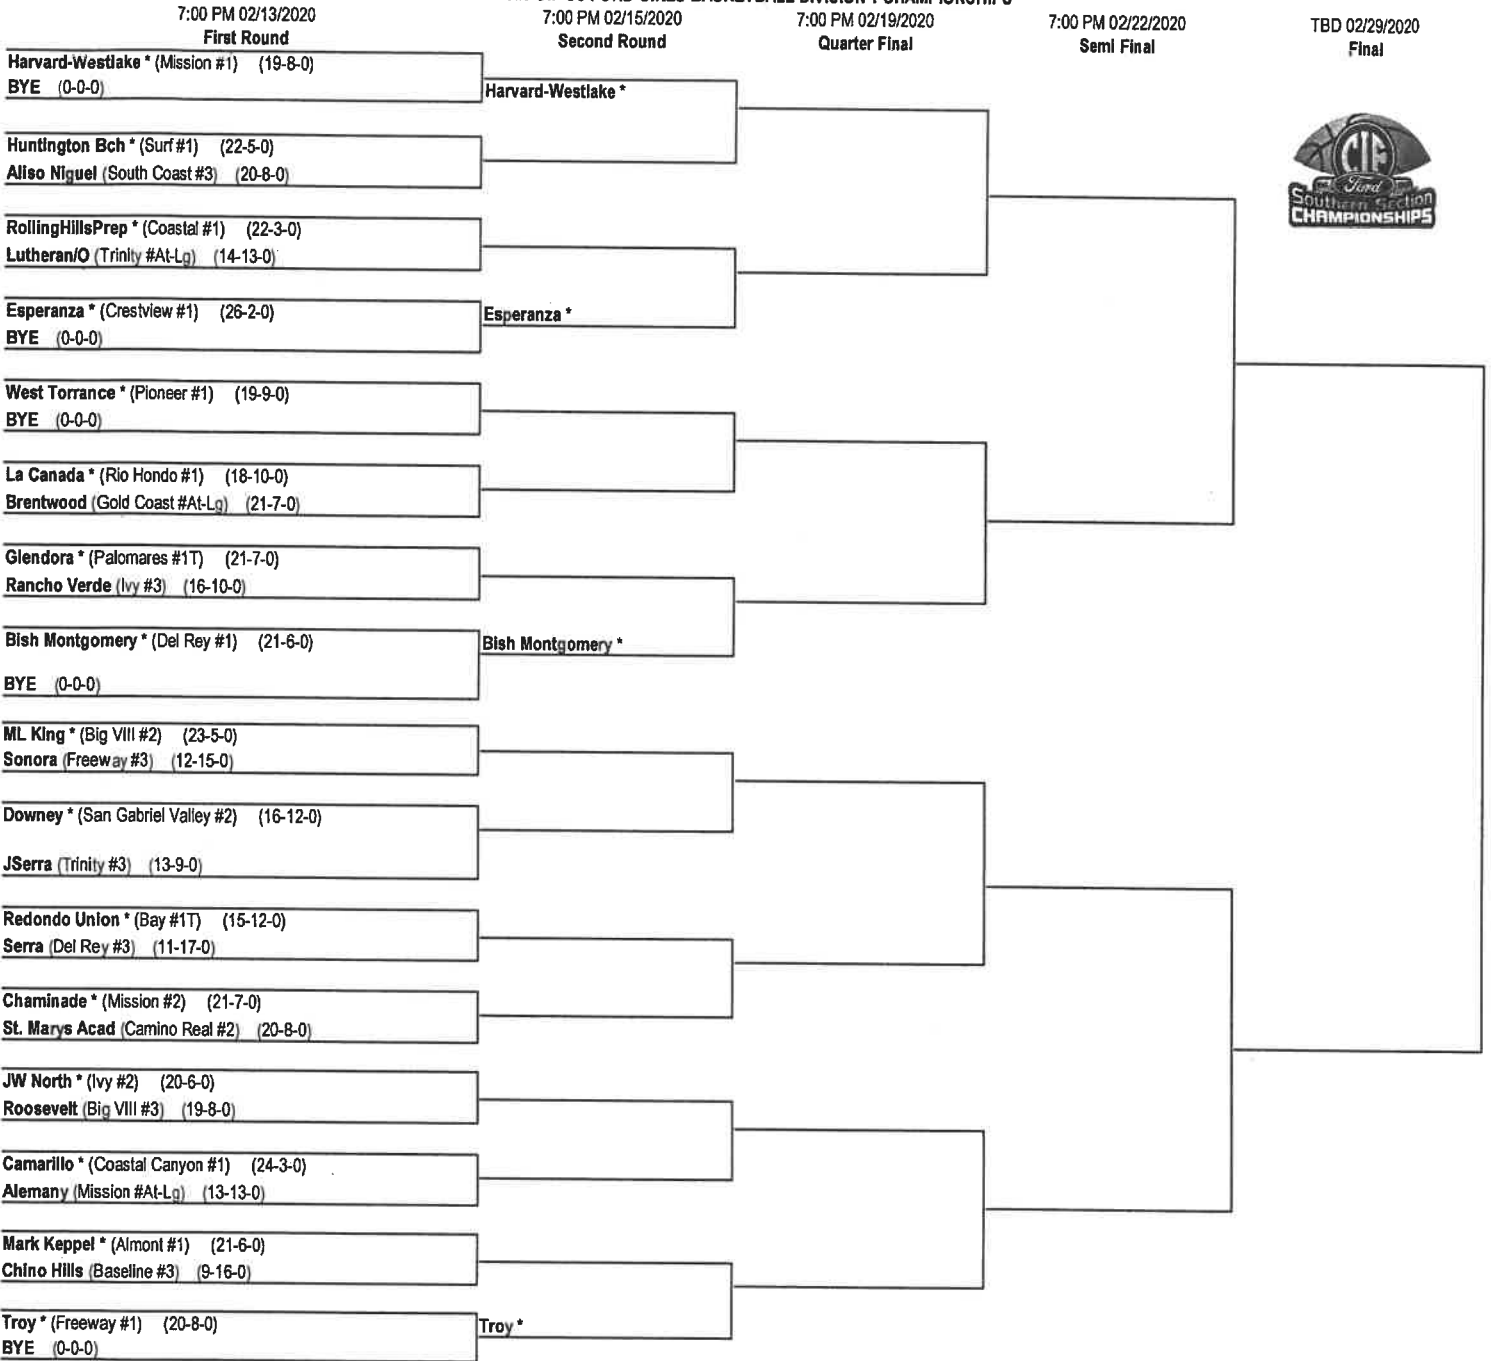

2020 CIF-SS FORD GIRLS BASKETBALL DIVISION 1 CHAMPIONSHIPS

*DENOTES HOST TEAM This draw was made based upon information available to the CIF-SS office as of 2/9/20. We reserve the right to adjust the draw sheet as a result of information which would update any final league standings. Please note: teams receiving a BYE in the first round shall be the host team in the next round. All games with the exception of the final round will start at 7:00 pm, unless another time is mutually agreed upon and clearance is received from the CIF-SS office. Coin flips will be held at the CIF-SS office. Refer to the Basketball Playoff Bulletin for dates and times of coin flips. PLEASE REPORT SCORES TO: CIF-SS OFFICE - www.cifsshome.org; THE REGISTER (714) 796-7804; L.A. DAILY NEWS (800) 888-6009 AND YOUR LOCAL NEWSPAPER. Draw results available on our website @ www.cifss.org.