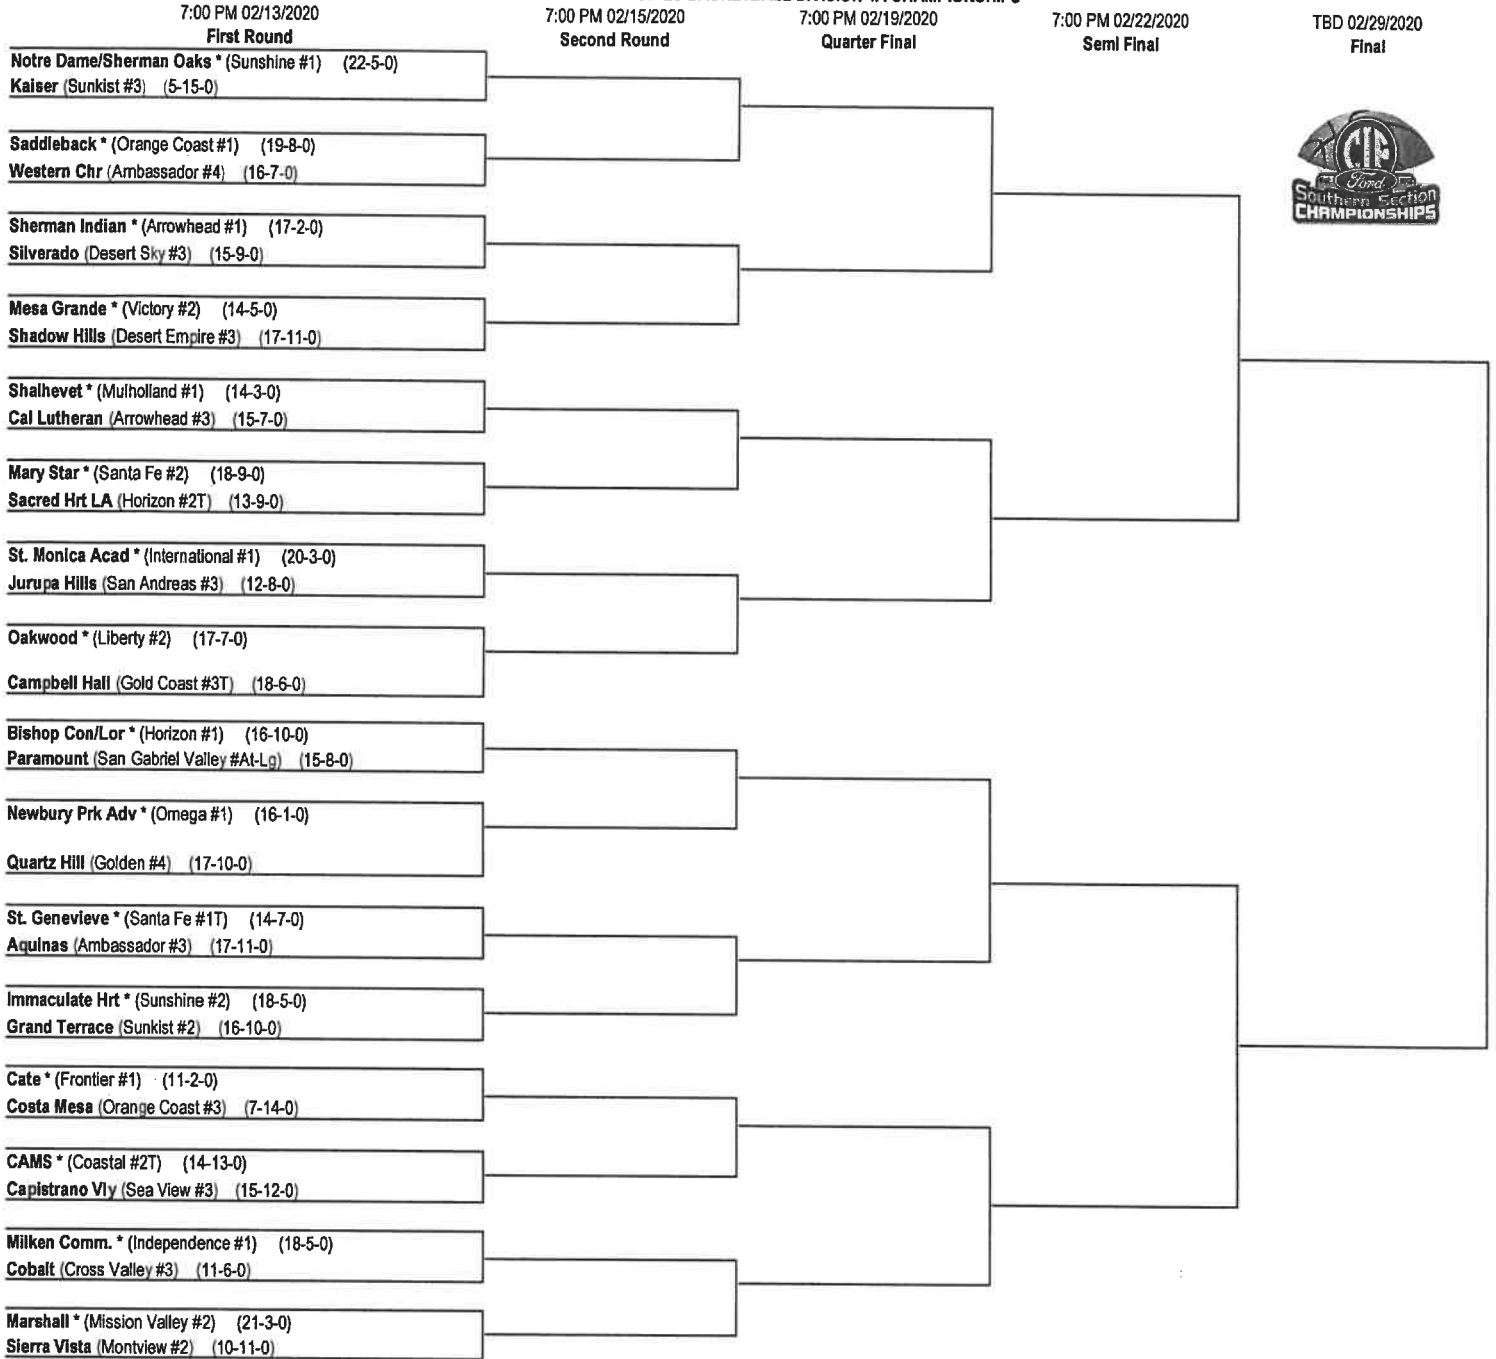

2020 CIF-SS FORD GIRLS BASKETBALL DIVISION 4A CHAMPIONSHIPS

*DENOTES HOST TEAM This draw was made based upon information available to the CIF-SS office as of 2/9/20. We reserve the right to adjust the draw sheet as a result of information which would update any final league standings. Please note: teams receiving a BYE in the first round shall be the host team in the next round. All games with the exception of the final round will start at 7:00 pm, unless another time is mutually agreed upon and clearance is received from the CIF-SS office. Coin flips will be held at the CIF-SS office. Refer to the Basketball Playoff Bulletin for dates and times of coin flips. PLEASE REPORT SCORES TO: CIF-SS OFFICE - www.cifsshome.org; THE REGISTER (714) 796-7804; L.A. DAILY NEWS (800) 888-6009 AND YOUR LOCAL NEWSPAPER. Draw results available on our website @ www.cifss.org.