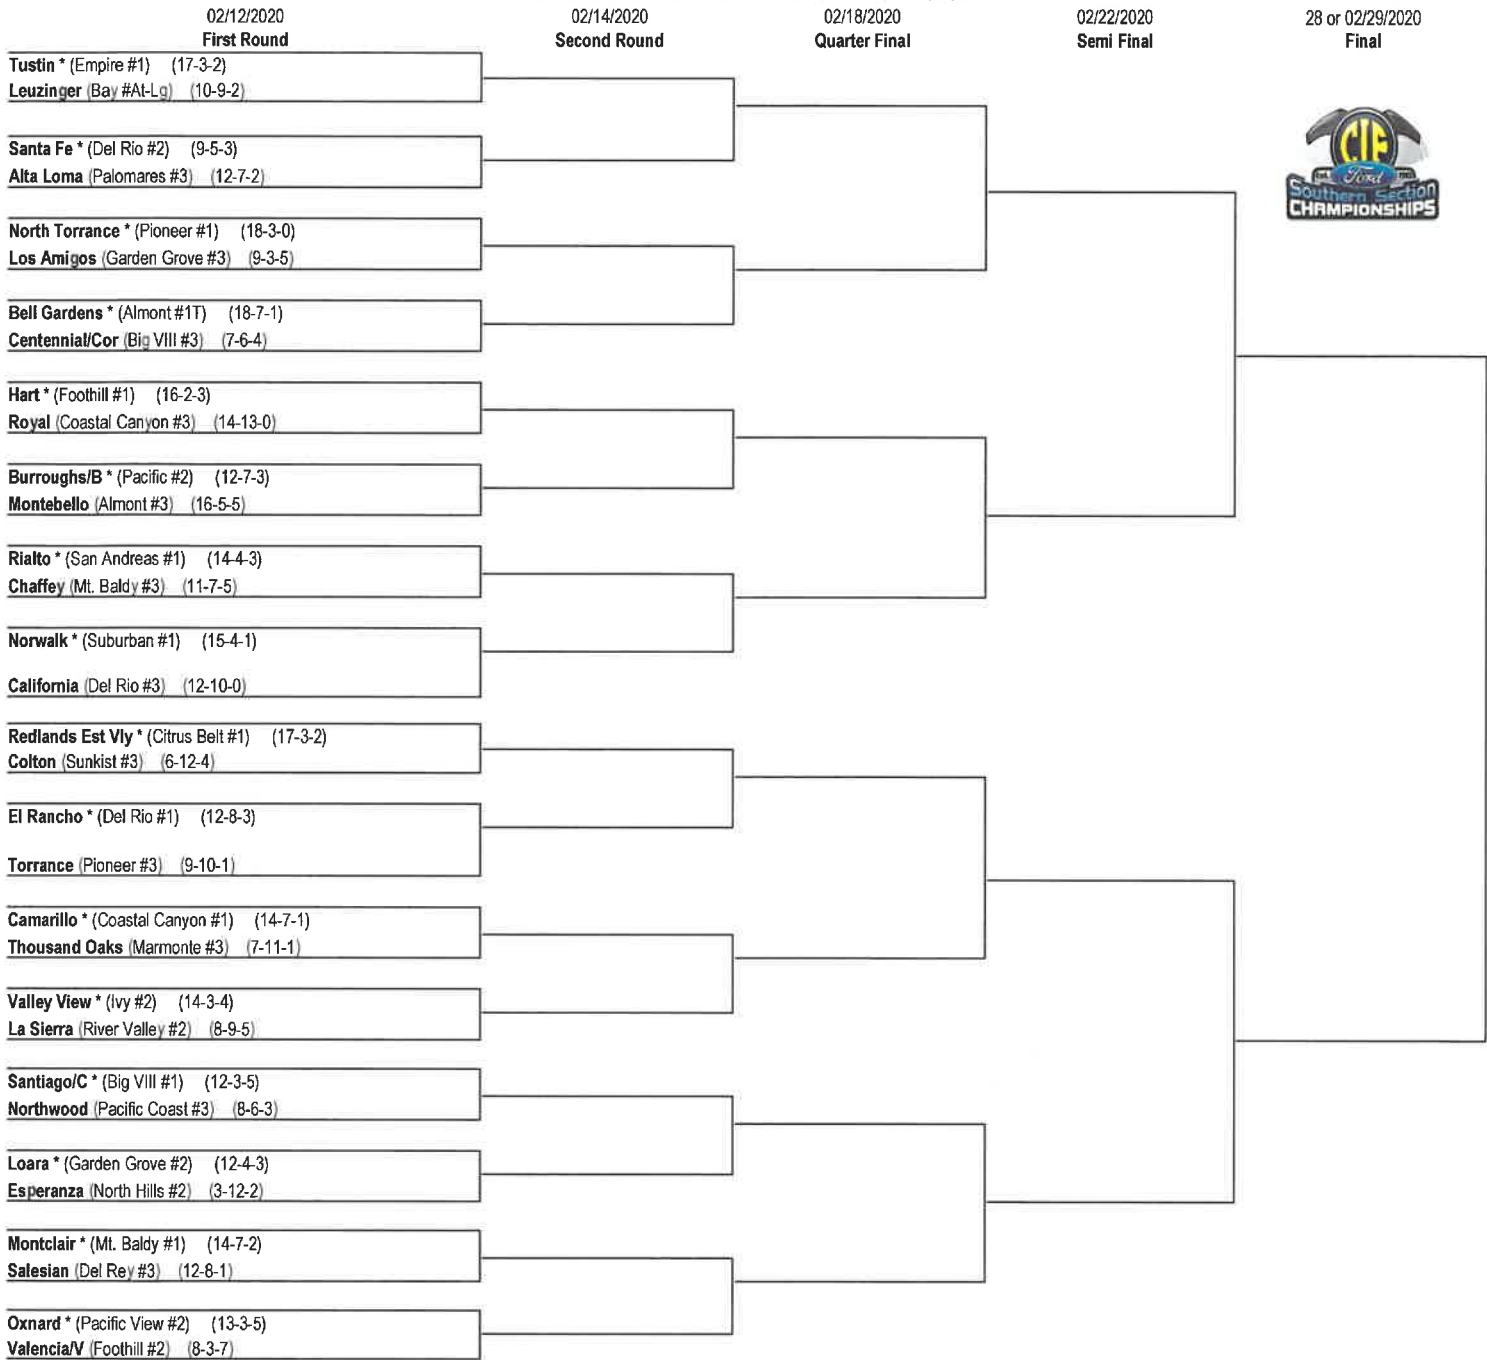

2020 CIF-SS FORD BOYS SOCCER DIVISION 3 CHAMPIONSHIP

This draw sheet was made based upon information available to the CIF-SS as of 2/8/20. We reserve the right to adjust the draw sheet as a result of information which would update any final league standings. All playoff game times (except for the championship finals) are set for 3:00pm or 5:00pm. The HOME TEAM has the option of these two times based on availability of the field and/or if the field has lights. If an alternate time is necessary mutual consent to the game time change is required by the two schools. All game times are to be confirmed between the opponents and then communicated to the Southern Section office and officials. Coin flips for the second round will be held in advance of the first-round games under the direction of the Commissioner on Tuesday, February 11, 2020. Pre-Flips for subsequent rounds will be available at www.cifss.org as follows: Quarter-finals-2/13 by 11:00am, Semi's-2/17 by 11:00am, and Finals 2/19 by 11:00am. Please submit your scores immediately following the game at CIFSSHOME.ORG. Call scores into your local newspaper. Draw results and Pre-flips are available @ www.cifss.org. *Denote host school.