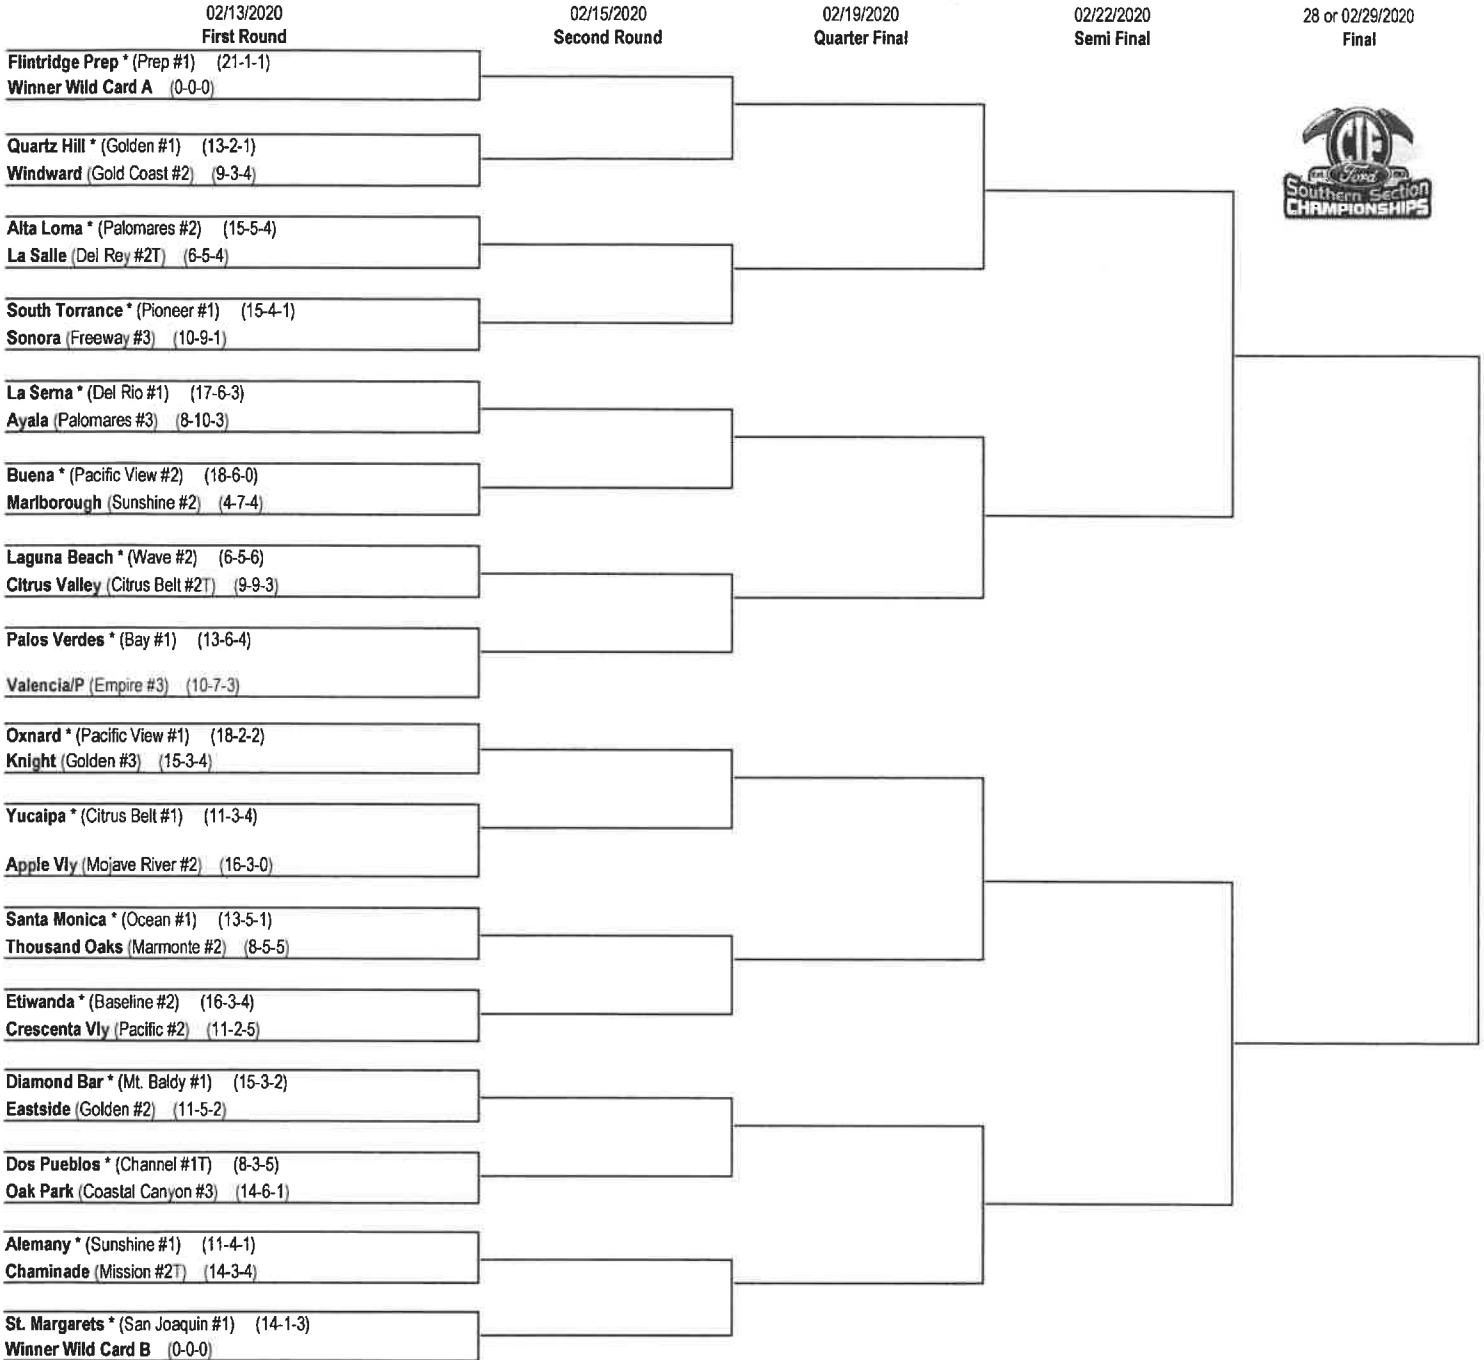

2020 CIF-SOUTHERN SECTION FORD GIRLS SOCCER DIVISION 3 CHAMPIONSHIPS

This draw sheet was made based upon information available to the CIF-SS as of 2/8/20. We reserve the right to adjust the draw sheet as a result of information which would update any final league standings. All playoff game times (except for the championship finals) are set for 3:00pm or 5:00pm. The HOME TEAM has the option of these two times based on availability of the field and/or if the field has lights. If an alternate time is necessary mutual consent to the game time change is required by the two schools. All game times are to be confirmed between the opponents and then communicated to the Southern Section office and officials. Coin flips for the second round will be held in advance of the first-round games under the direction of the Commissioner on Wednesday, February 12, 2020. Pre-Flips for subsequent rounds will be available at www.cifss.org as follows: Quarter-finals-2/14 by 11:00am, Semi's-2/17 by 11:00am, and Finals 2/20 by 11:00am. Please submit your scores immediately following the game at CIFSSHOME.ORG. Call scores into your local newspaper. Draw results and Pre-flips are available @ www.cifss.org. *Denote host school.