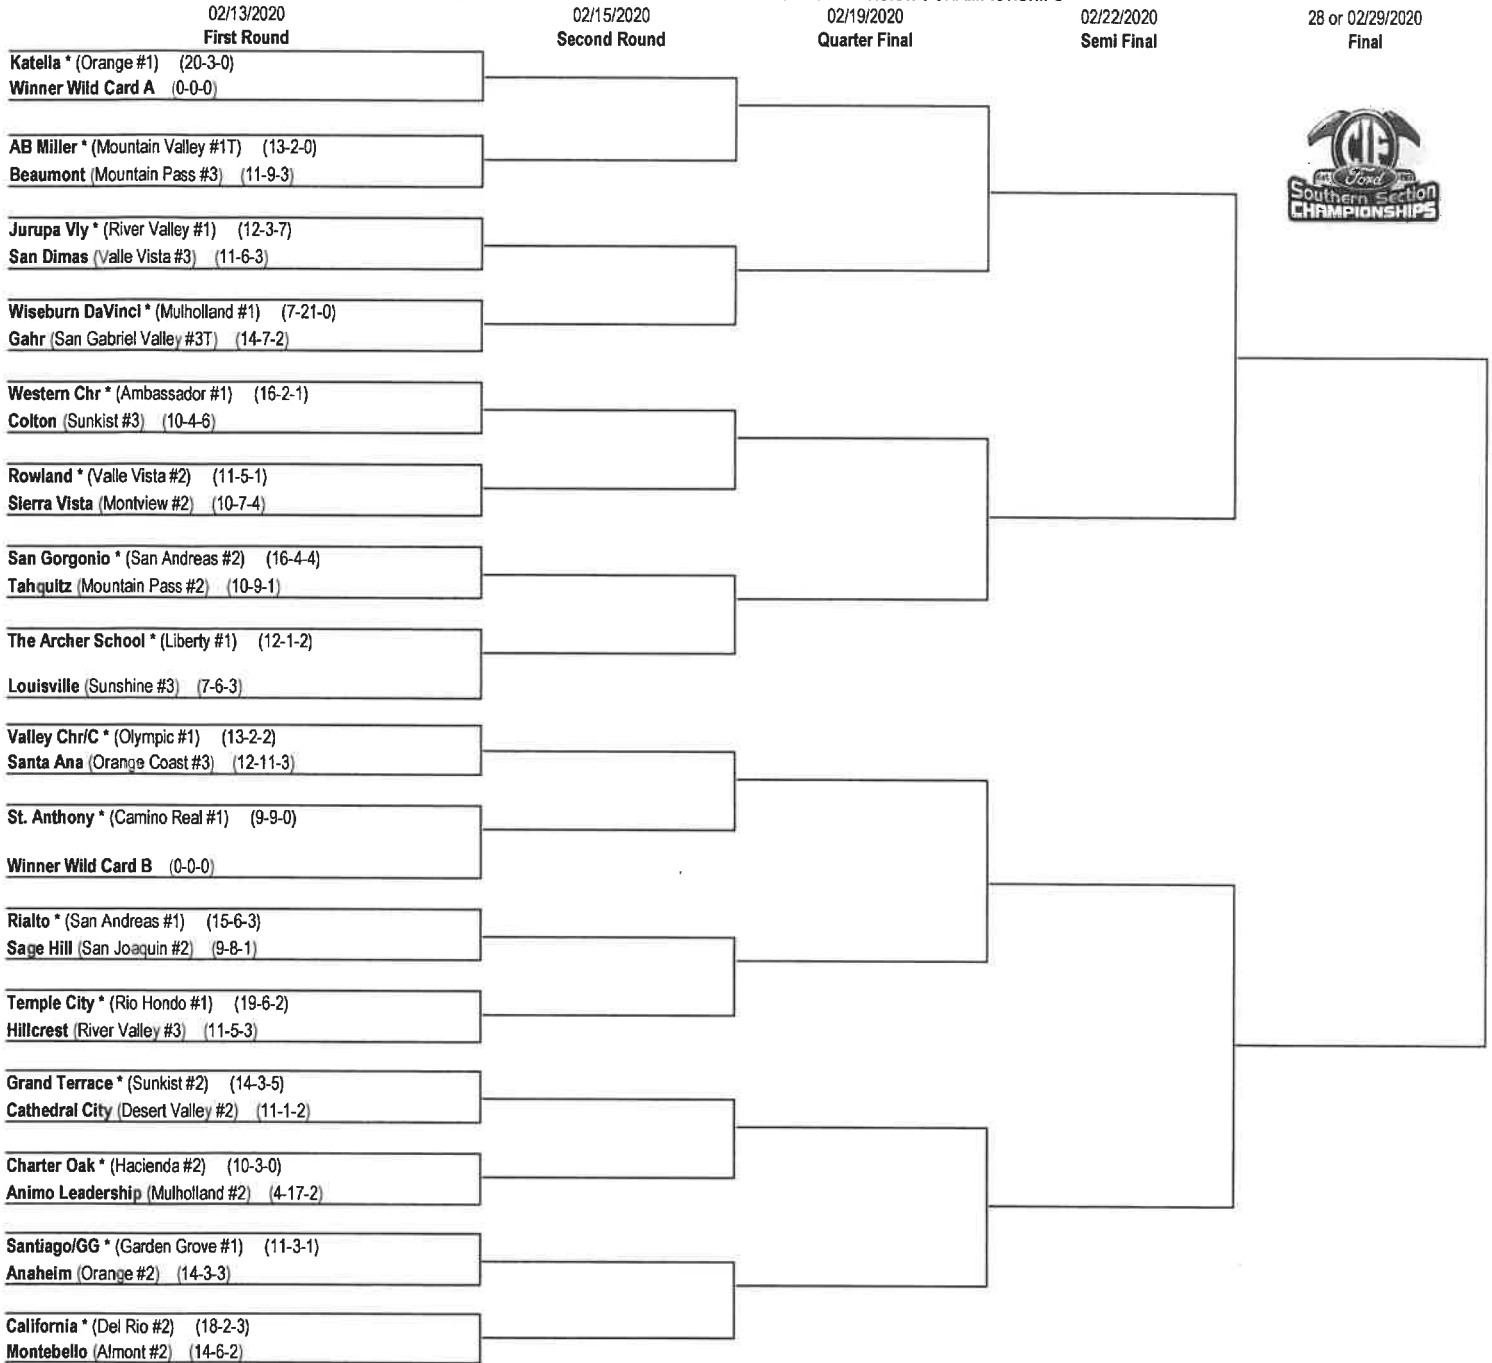

2020 CIF=SOUTHERN SECTION FORD GIRLS SOCCER DIVISION 5 CHAMPIONSHIPS

This draw sheet was made based upon information available to the CIF-SS as of 2/8/20. We reserve the right to adjust the draw sheet as a result of information which would update any final league standings. All playoff game times (except for the championship finals) are set for 3:00pm or 5:00pm. The HOME TEAM has the option of these two times based on availability of the field and/or if the field has lights. If an alternate time is necessary mutual consent to the game time change is required by the two schools. All game times are to be confirmed between the opponents and then communicated to the Southern Section office and officials. Coin flips for the second round will be held in advance of the first-round games under the direction of the Commissioner on Wednesday, February 12, 2020. Pre-Flips for subsequent rounds will be available at www.cifss.org as follows: Quarter-finals-2/14 by 11:00am, Semi's-2/17 by 11:00am, and Finals 2/20 by 11:00am. Please submit your scores immediately following the game at CIFSSHOMES.ORG. Call scores into your local newspaper. Draw results and Pre-flips are available @ www.cifss.org. *Denote host school.