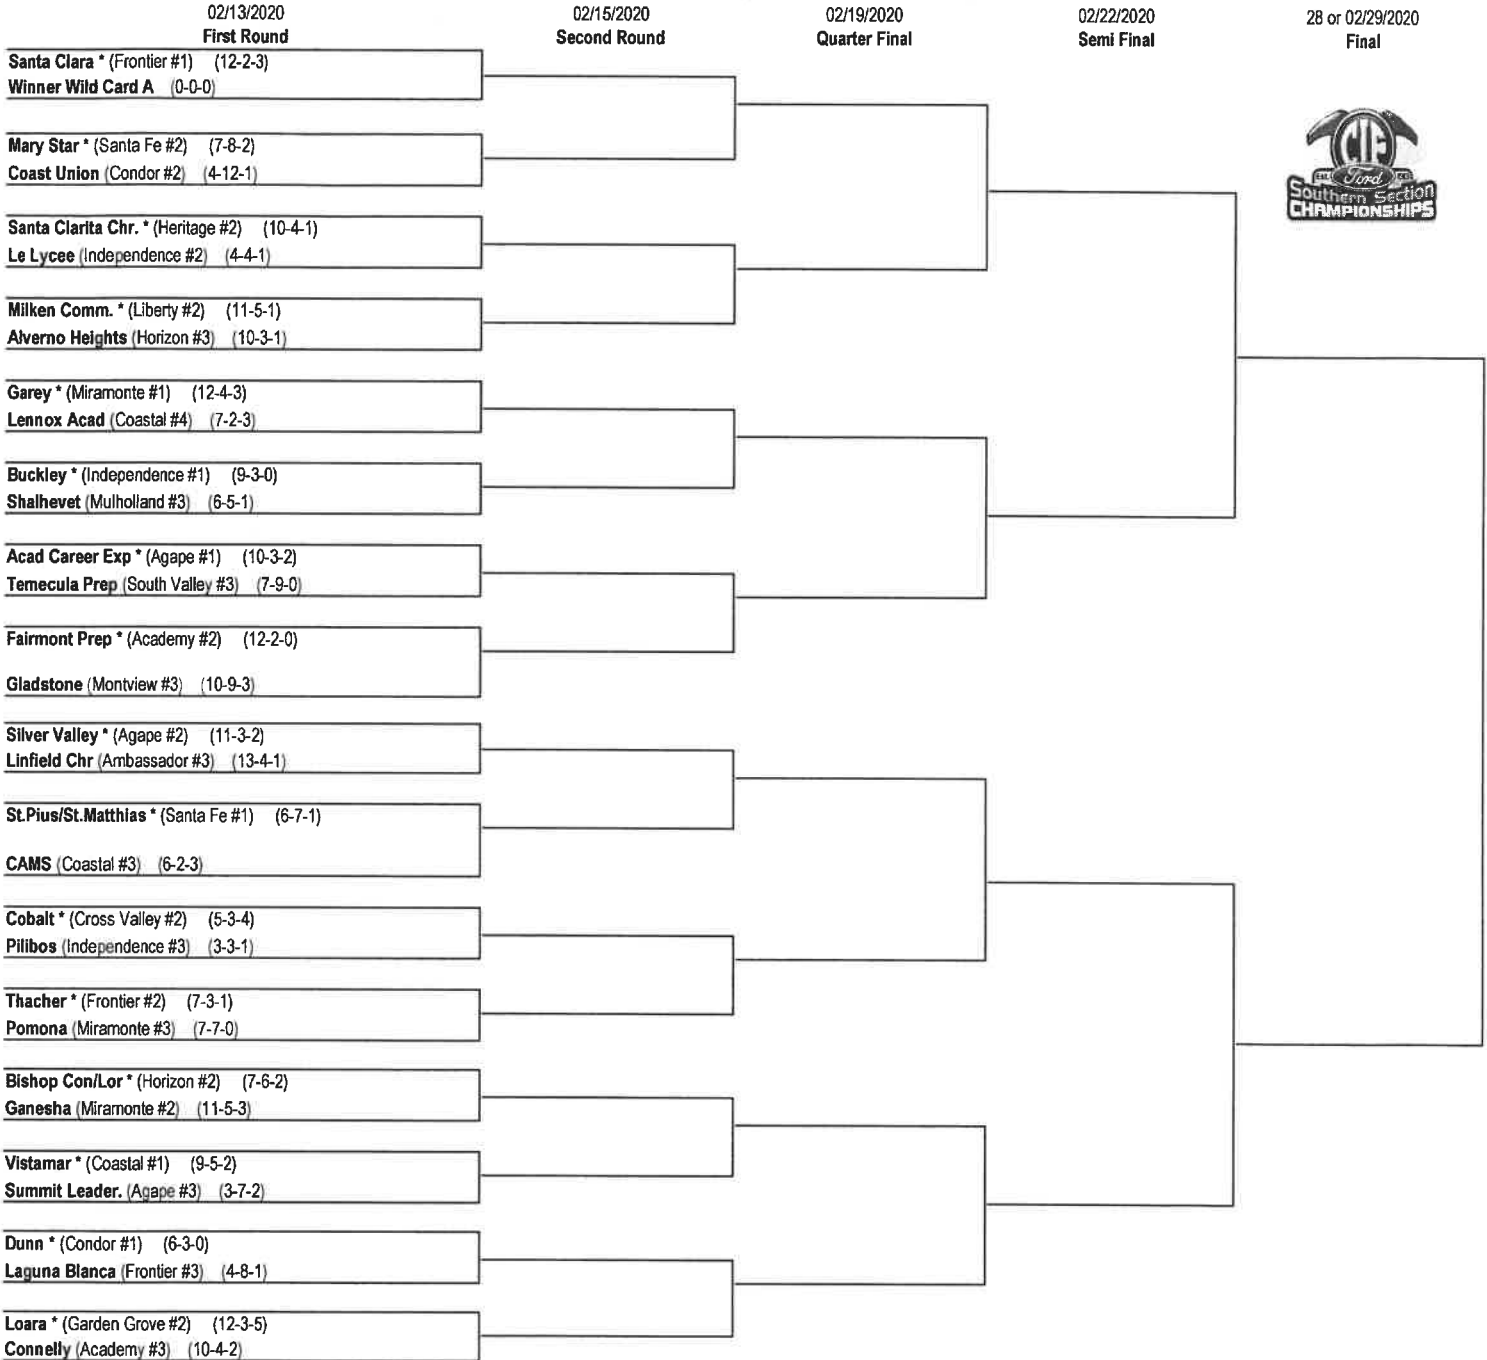

2020 CIF-SOUTHERN SECTION FORD GIRLS SOCCER DIVISION 7 CHAMPIONSHIPS

This draw sheet was made based upon information available to the CIF-SS as of 2/8/20. We reserve the right to adjust the draw sheet as a result of information which would update any final league standings. All playoff game times (except for the championship finals) are set for 3:00pm or 5:00pm. The HOME TEAM has the option of these two times based on availability of the field and/or if the field has lights. If an alternate time is necessary mutual consent to the game time change is required by the two schools. All game times are to be confirmed between the opponents and then communicated to the Southern Section office and officials. Coin flips for the second round will be held in advance of the first-round games under the direction of the Commissioner on Wednesday, February 12, 2020. Pre-Flips for subsequent rounds will be available at www.cifss.org as follows: Quarter-finals-2/14 by 11:00am, Semi's-2/17 by 11:00am, and Finals 2/20 by 11:00am. Please submit your scores immediately following the game at CIFSSHOME.ORG. Call scores into your local newspaper. Draw results and Pre-flips are available @ www.cifss.org. *Denote host school.