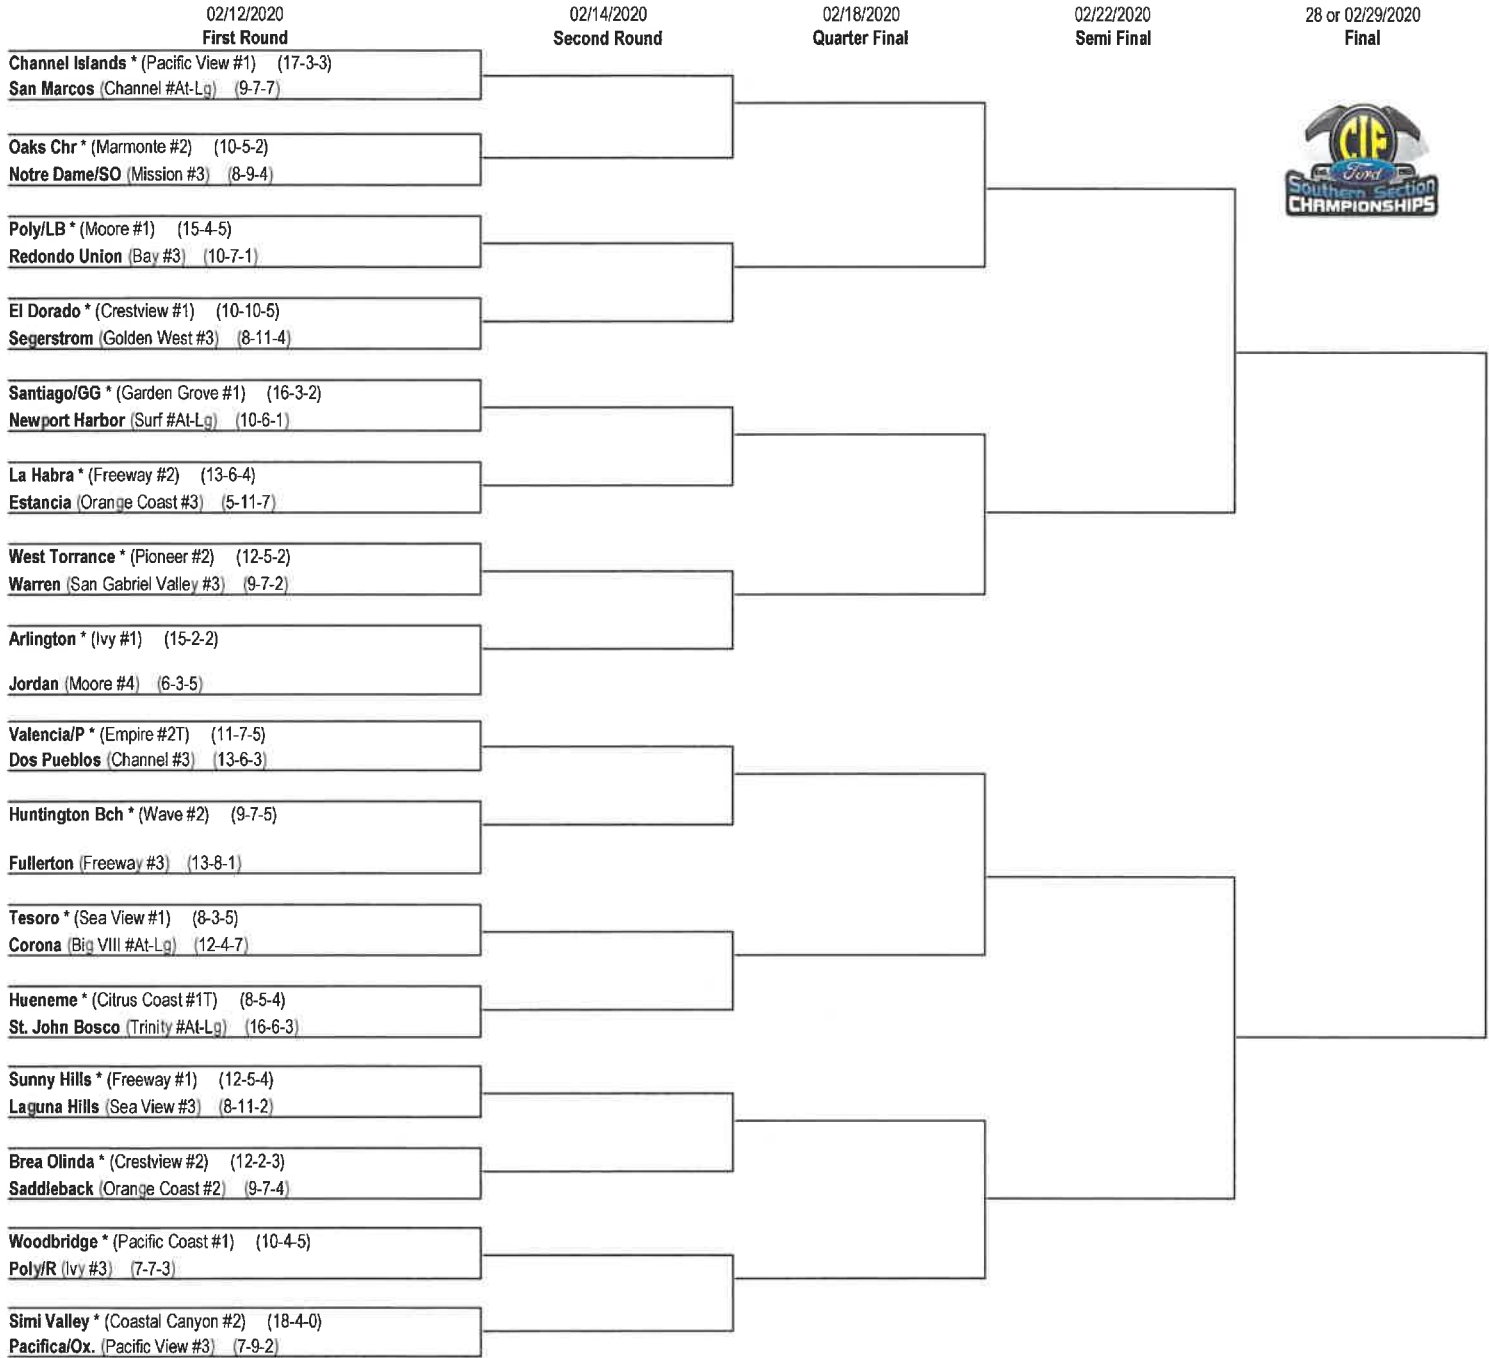

2020 CIF-SS FORD BOYS SOCCER DIVISION 2 CHAMPIONSHIP

This draw sheet was made based upon information available to the CIF-SS as of 2/8/20. We reserve the right to adjust the draw sheet as a result of information which would update any final league standings. All playoff game times (except for the championship finals) are set for 3:00pm or 5:00pm. The HOME TEAM has the option of these two times based on availability of the field and/or if the field has lights. If an alternate time is necessary mutual consent to the game time change is required by the two schools. All game times are to be confirmed between the opponents and then communicated to the Southern Section office and officials. Coin flips for the second round will be held in advance of the first-round games under the direction of the Commissioner on Tuesday, February 11, 2020. Pre-Flips for subsequent rounds will be available at www.cifss.org as follows: Quarter-finals-2/13 by 11:00am, Semi's-2/17 by 11:00am, and Finals 2/19 by 11:00am. Please submit your scores immediately following the game at CIFSSHOME.ORG. Call scores into your local newspaper. Draw results and Pre-flips are available @ www.cifss.org. *Denote host school.