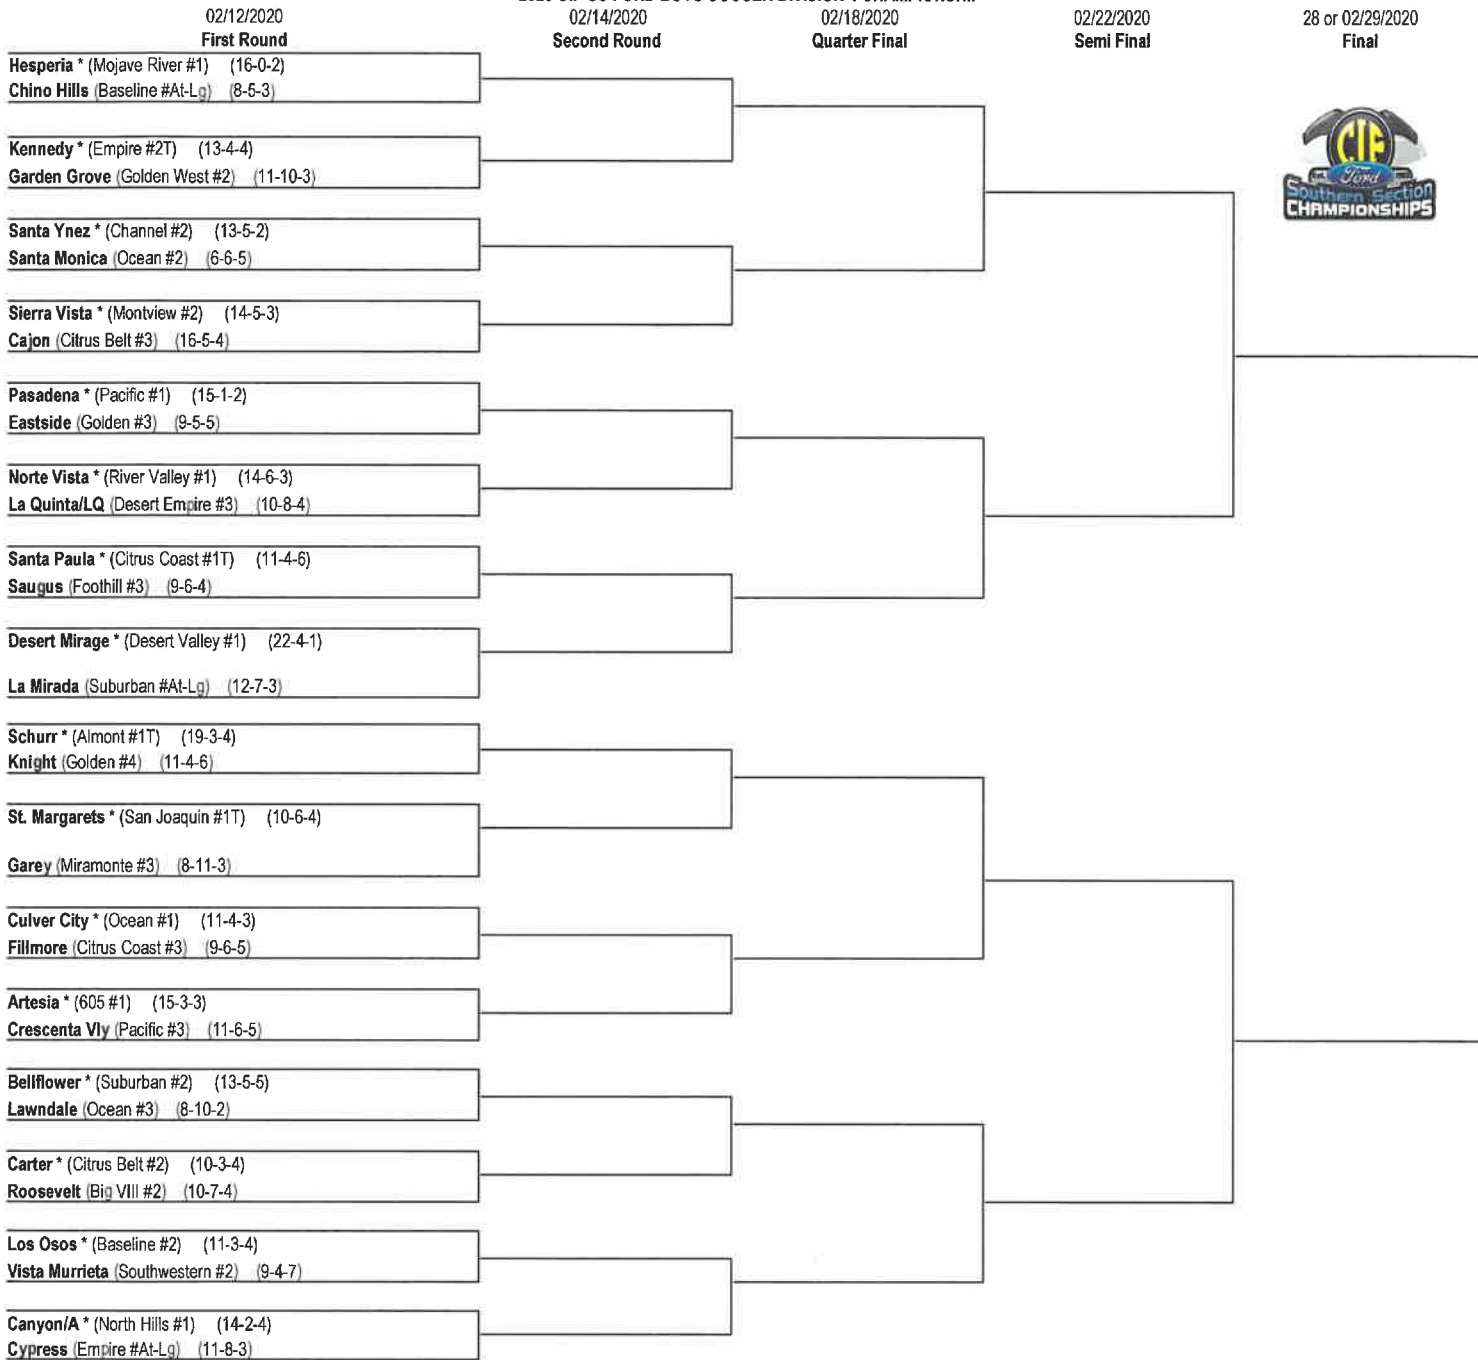

2020 CIF-SS FORD BOYS SOCCER DIVISION 4 CHAMPIONSHIP

This draw sheet was made based upon information available to the CIF-SS as of 2/8/20. We reserve the right to adjust the draw sheet as a result of information which would update any final league standings. All playoff game times (except for the championship finals) are set for 3:00pm or 5:00pm. The HOME TEAM has the option of these two times based on availability of the field and/or if the field has lights. If an alternate time is necessary mutual consent to the game time change is required by the two schools. All game times are to be confirmed between the opponents and then communicated to the Southern Section office and officials. Coin flips for the second round will be held in advance of the first-round games under the direction of the Commissioner on Tuesday, February 11, 2020. Pre-Flips for subsequent rounds will be available at www.cifss.org as follows: Quarter-finals-2/13 by 11:00am, Semi's-2/17 by 11:00am, and Finals 2/19 by 11:00am. Please submit your scores immediately following the game at CIFSSHOME.ORG. Call scores into your local newspaper. Draw results and Pre-flips are available @ www.cifss.org. *Denote host school.