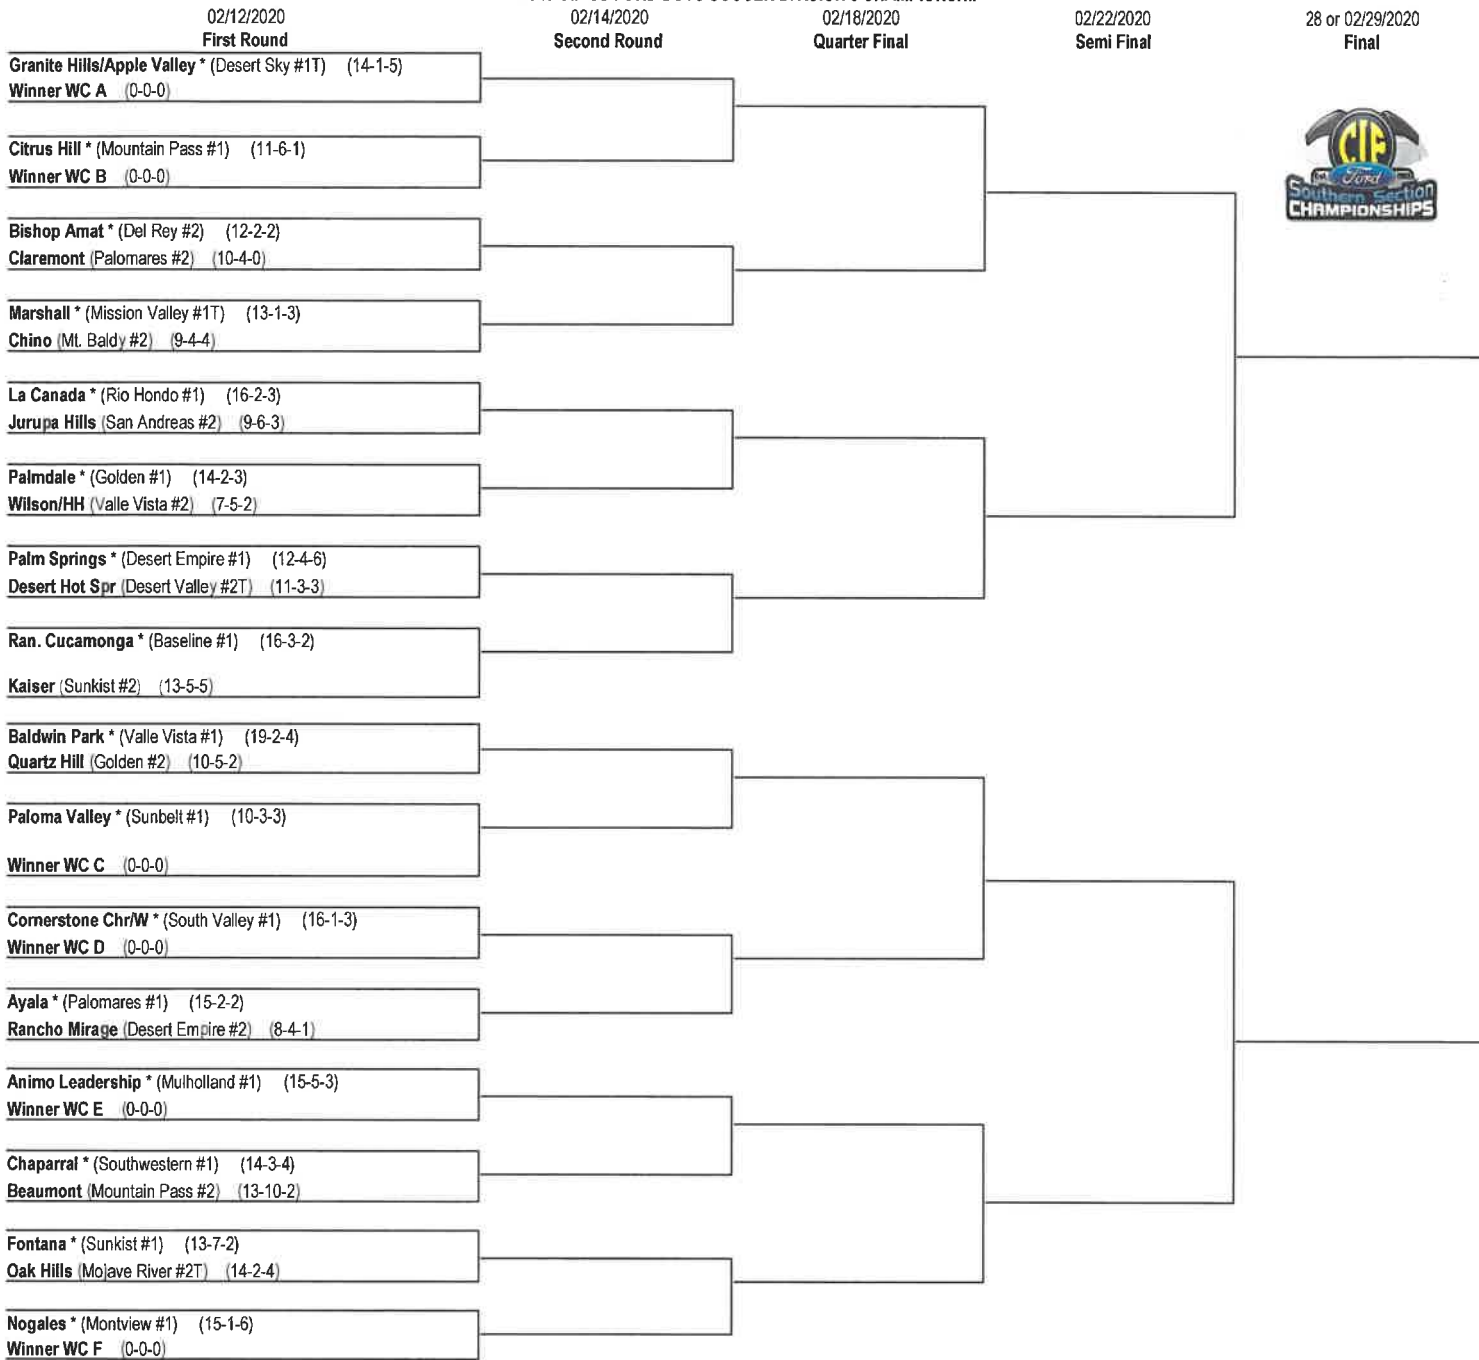

2020 CIF-SS FORD BOYS SOCCER DIVISION 5 CHAMPIONSHIP

This draw sheet was made based upon information available to the CIF-SS as of 2/8/20. We reserve the right to adjust the draw sheet as a result of information which would update any final league standings. All playoff game times (except for the championship finals) are set for 3:00pm or 5:00pm. The HOME TEAM has the option of these two times based on availability of the field and/or if the field has lights. If an alternate time is necessary mutual consent to the game time change is required by the two schools. All game times are to be confirmed between the opponents and then communicated to the Southern Section office and officials. Coin flips for the second round will be held in advance of the first-round games under the direction of the Commissioner on Tuesday, February 11, 2020. Pre-Flips for subsequent rounds will be available at www.cifss.org as follows: Quarter-finals-2/13 by 11:00am, Semi's-2/17 by 11:00am, and Finals 2/19 by 11:00am. Please submit your scores immediately following the game at CIFSSHOME.ORG. Call scores into your local newspaper. Draw results and Pre-flips are available @ www.cifss.org. *Denote host school.