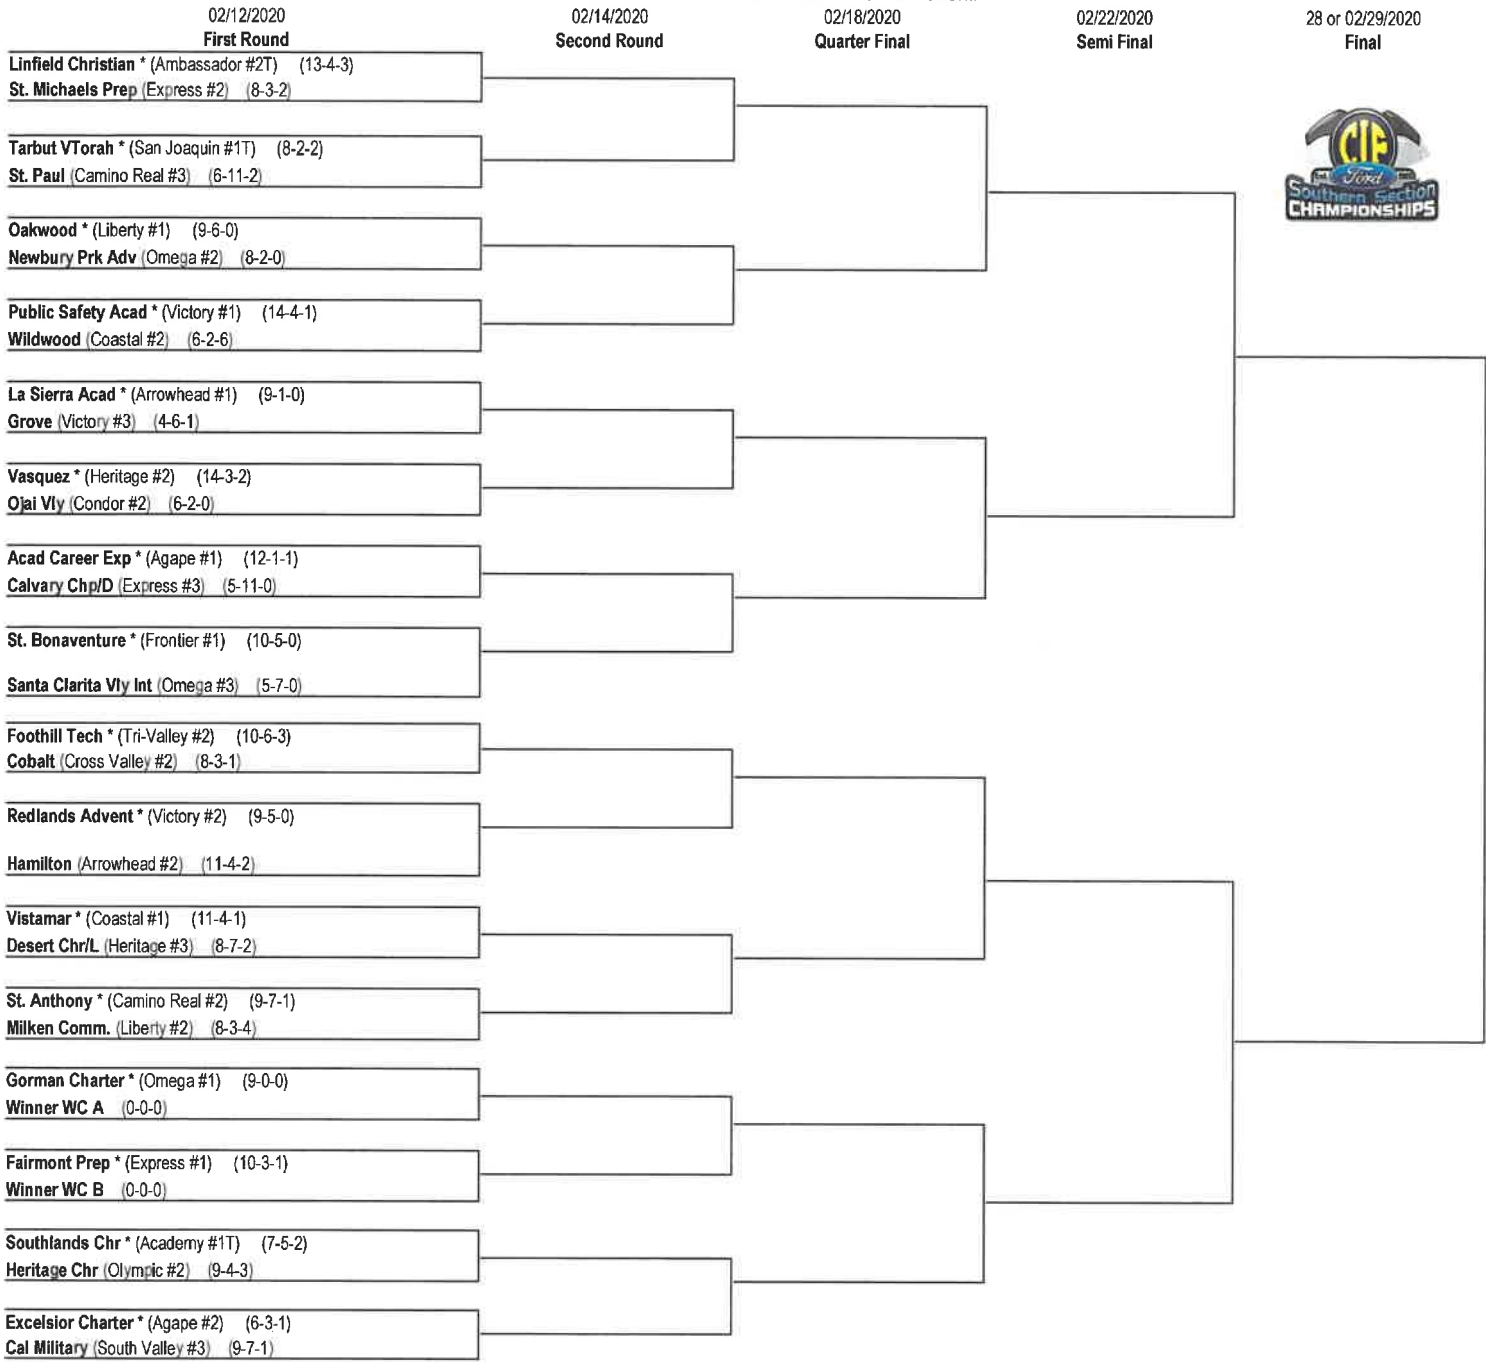

2020 CIF-SS FORD BOYS SOCCER DIVISION 7 CHAMPIONSHIP

This draw sheet was made based upon information available to the CIF-SS as of 2/8/20. We reserve the right to adjust the draw sheet as a result of information which would update any final league standings. All playoff game times (except for the championship finals) are set for 3:00pm or 5:00pm. The HOME TEAM has the option of these two times based on availability of the field and/or if the field has lights. If an alternate time is necessary mutual consent to the game time change is required by the two schools. All game times are to be confirmed between the opponents and then communicated to the Southern Section office and officials. Coin flips for the second round will be held in advance of the first-round games under the direction of the Commissioner on Tuesday, February 11, 2020. Pre-Flips for subsequent rounds will be available at www.cifss.org as follows: Quarter-finals-2/13 by 11:00am, Semi's-2/17 by 11:00am, and Finals 2/19 by 11:00am. Please submit your scores immediately following the game at CIFSSHOME.ORG. Call scores into your local newspaper. Draw results and Pre-flips are available @ www.cifss.org. *Denote host school.