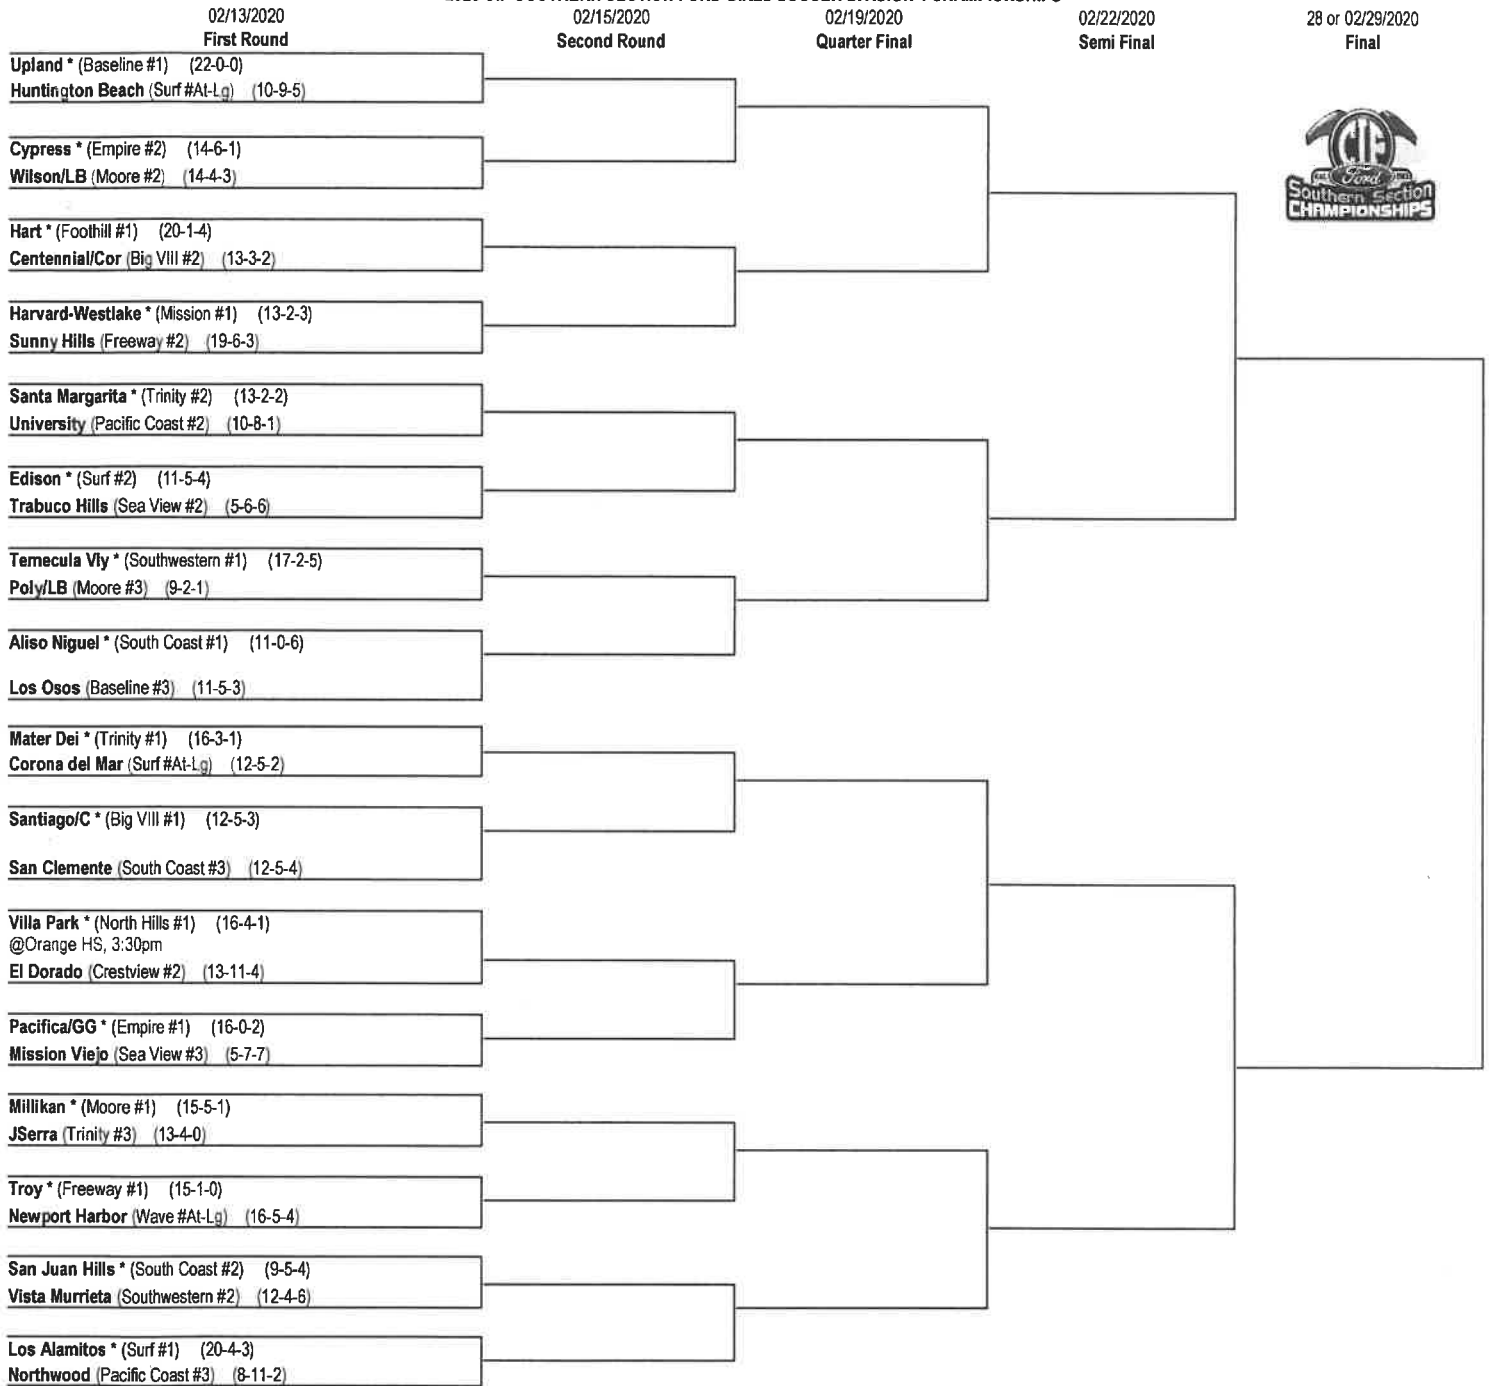

2020 CIF-SOUTHERN SECTION FORD GIRLS SOCCER DIVISION 1 CHAMPIONSHIPS

This draw sheet was made based upon information available to the CIF-SS as of 2/8/20. We reserve the right to adjust the draw sheet as a result of information which would update any final league standings. All playoff game times (except for the championship finals) are set for 3:00pm or 5:00pm. The HOME TEAM has the option of these two times based on availability of the field and/or if the field has lights. If an alternate time is necessary mutual consent to the game time change is required by the two schools. All game times are to be confirmed between the opponents and then communicated to the Southern Section office and officials. Coin flips for the second round will be held in advance of the first-round games under the direction of the Commissioner on Wednesday, February 12, 2020. Pre-Flips for subsequent rounds will be available at www.cifss.org as follows: Quarter-finals-2/14 by 11:00am, Semi's-2/17 by 11:00am, and Finals 2/20 by 11:00am. Please submit your scores immediately following the game at CIFSSHOMES.ORG. Call scores into your local newspaper. Draw results and Pre-flips are available @ www.cifss.org. *Denote host school.