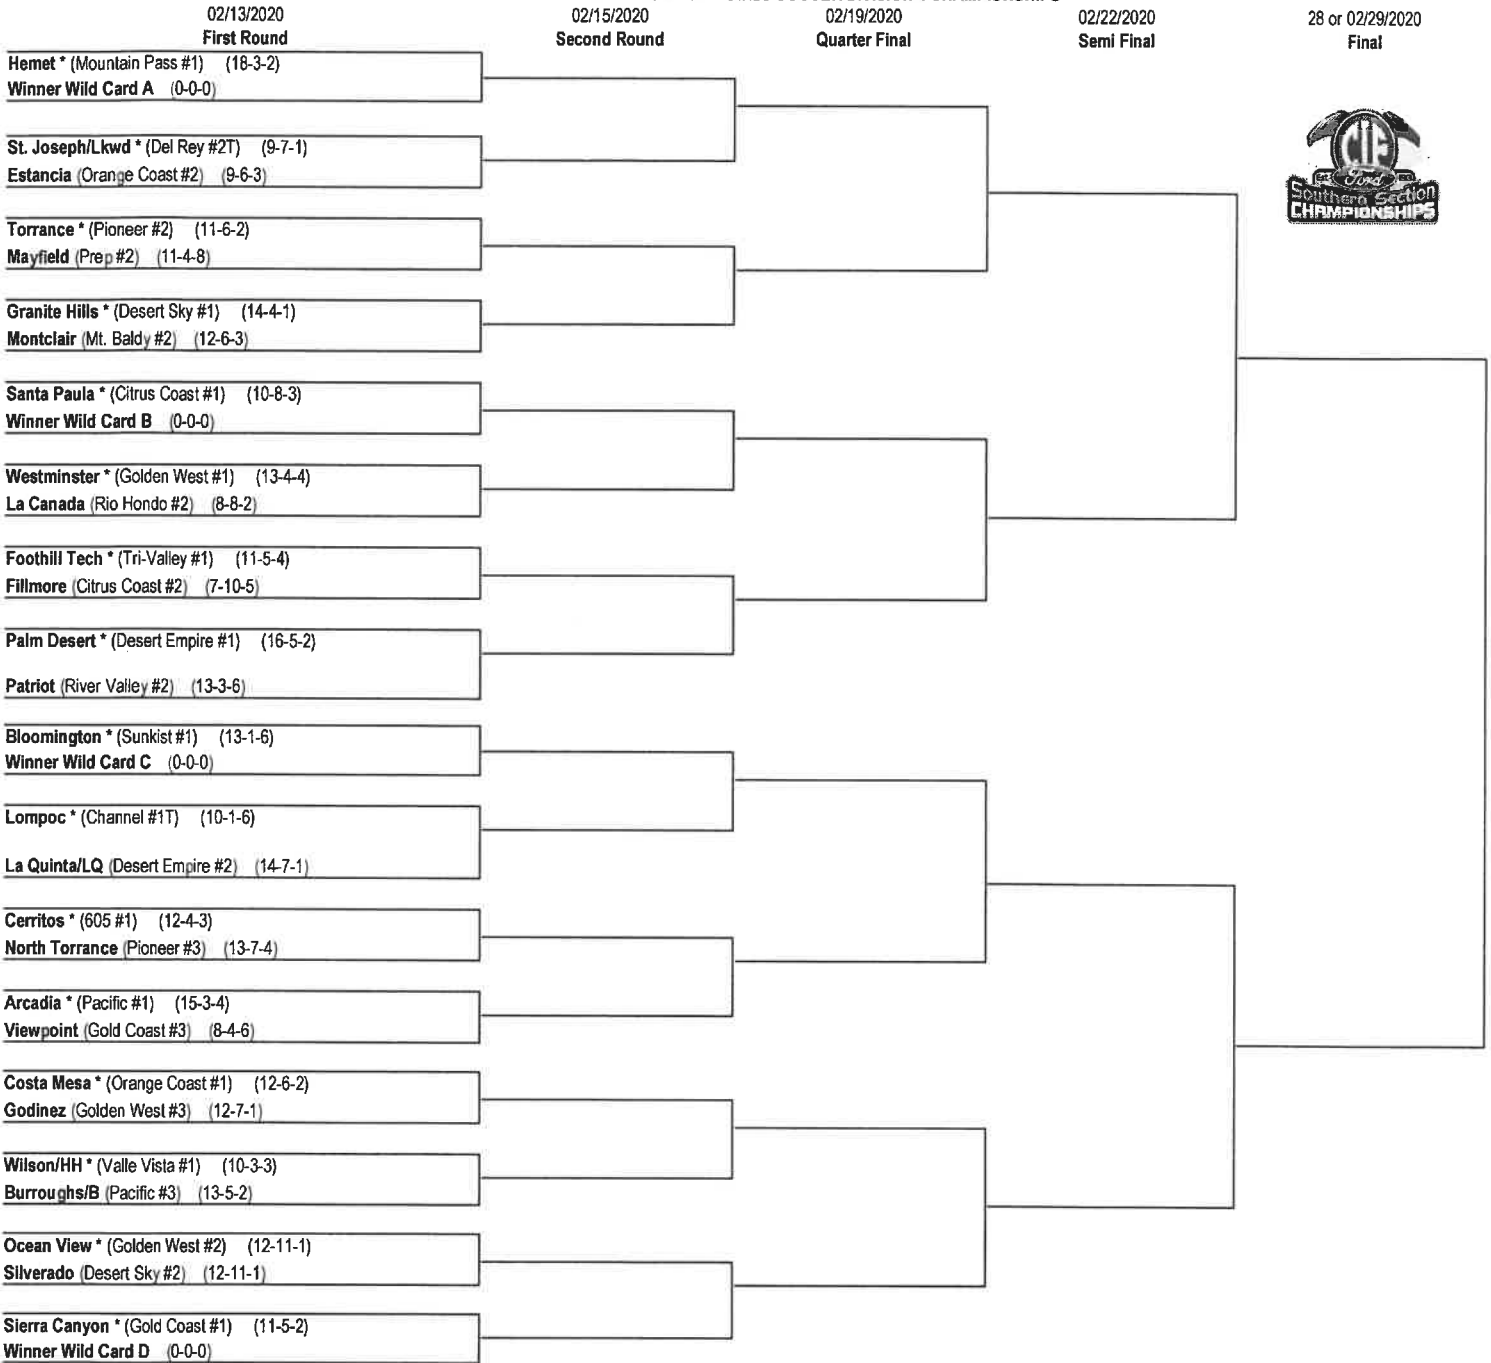

2020 CIF-SOUTHERN SECTION FORD GIRLS SOCCER DIVISION 4 CHAMPIONSHIPS

This draw sheet was made based upon information available to the CIF-SS as of 2/8/20. We reserve the right to adjust the draw sheet as a result of information which would update any final league standings. All playoff game times (except for the championship finals) are set for 3:00pm or 5:00pm. The HOME TEAM has the option of these two times based on availability of the field and/or if the field has lights. If an alternate time is necessary mutual consent to the game time change is required by the two schools. All game times are to be confirmed between the opponents and then communicated to the Southern Section office and officials. Coin flips for the second round will be held in advance of the first-round games under the direction of the Commissioner on Wednesday, February 12, 2020. Pre-Flips for subsequent rounds will be available at www.cifss.org as follows: Quarter-finals-2/14 by 11:00am, Semi's-2/17 by 11:00am, and Finals 2/20 by 11:00am. Please submit your scores immediately following the game at CIFSSHOME.ORG. Call scores into your local newspaper. Draw results and Pre-flips are available @ www.cifss.org. *Denote host school.