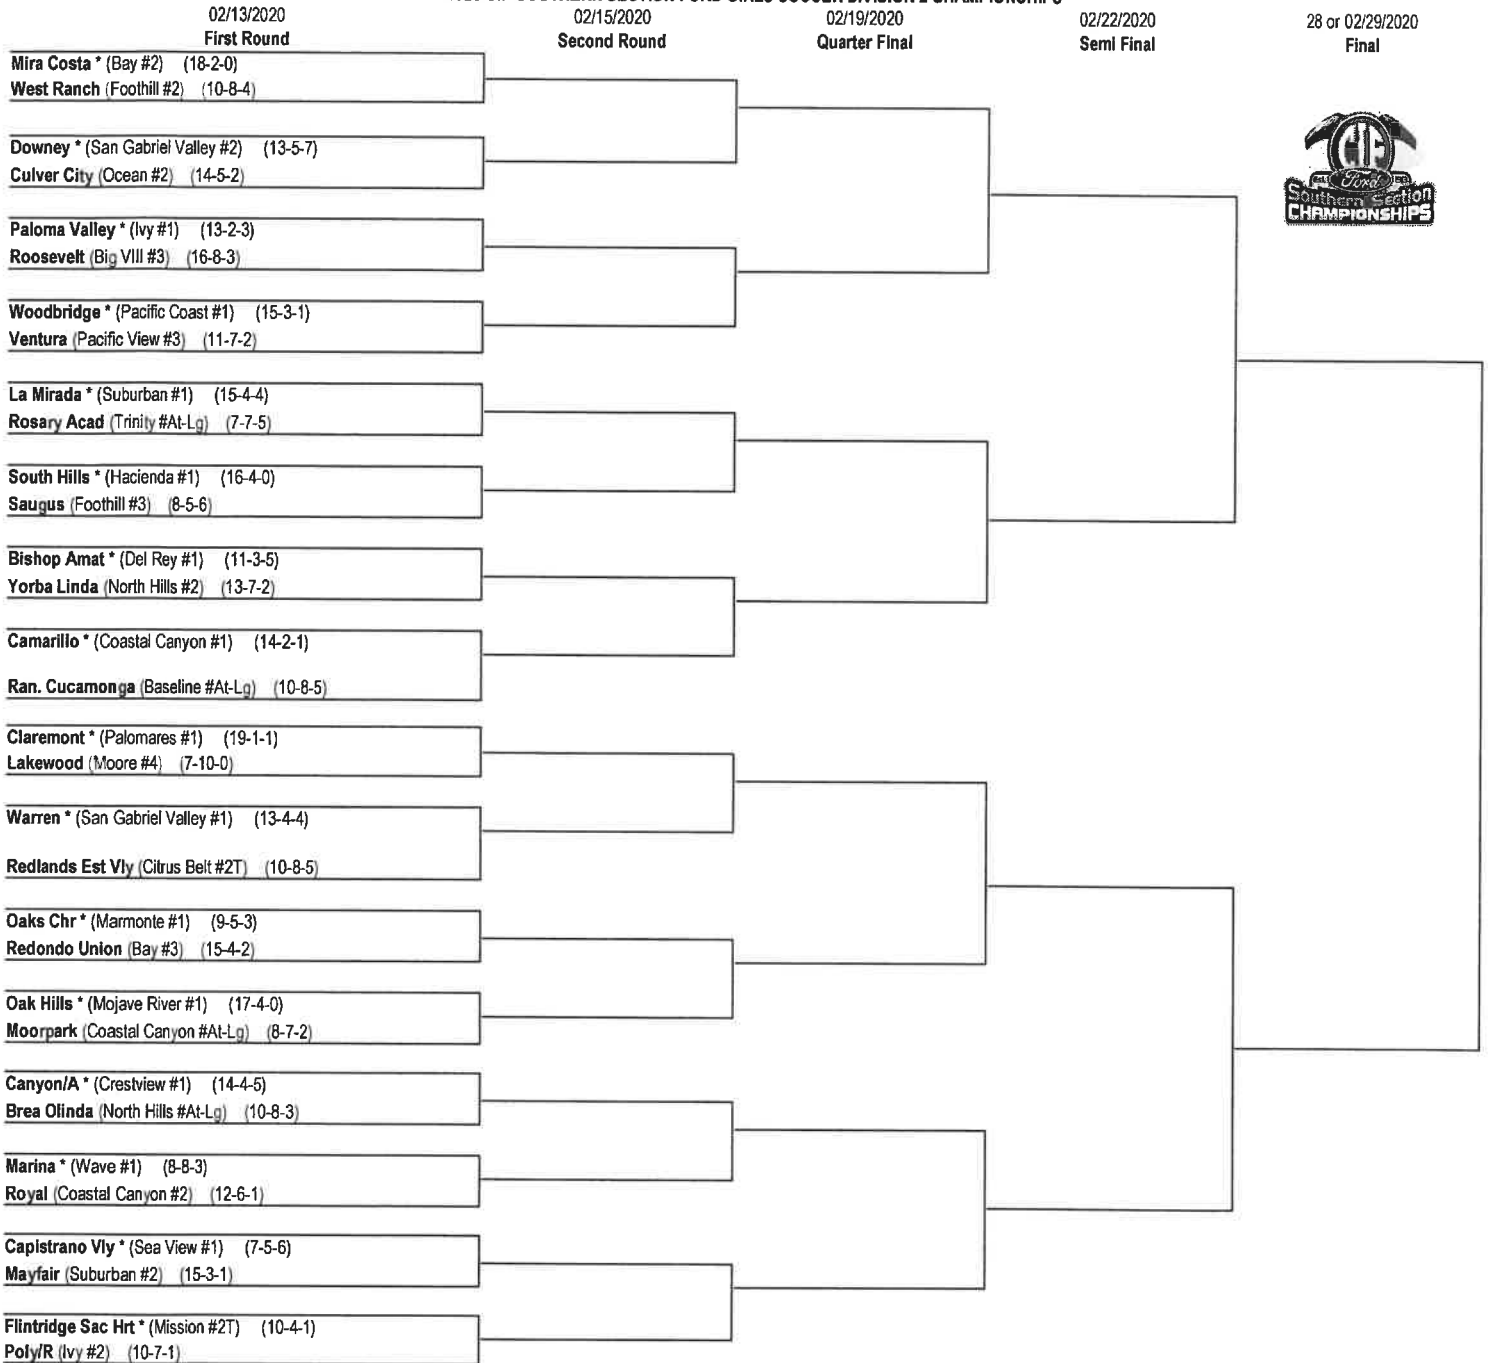

2020 CIF-SOUTHERN SECTION FORD GIRLS SOCCER DIVISION 2 CHAMPIONSHIPS

This draw sheet was made based upon information available to the CIF-SS as of 2/8/20. We reserve the right to adjust the draw sheet as a result of information which would update any final league standings. All playoff game times (except for the championship finals) are set for 3:00pm or 5:00pm. The HOME TEAM has the option of these two times based on availability of the field and/or if the field has lights. If an alternate time is necessary mutual consent to the game time change is required by the two schools. All game times are to be confirmed between the opponents and then communicated to the Southern Section office and officials. Coin flips for the second round will be held in advance of the first-round games under the direction of the Commissioner on Wednesday, February 12, 2020. Pre-Flips for subsequent rounds will be available at www.cifss.org as follows: Quarter-finals-2/14 by 11:00am, Semi's-2/17 by 11:00am, and Finals 2/20 by 11:00am. Please submit your scores immediately following the game at CIFSSHOME.ORG. Call scores into your local newspaper. Draw results and Pre-flips are available @ www.cifss.org. *Denote host school.