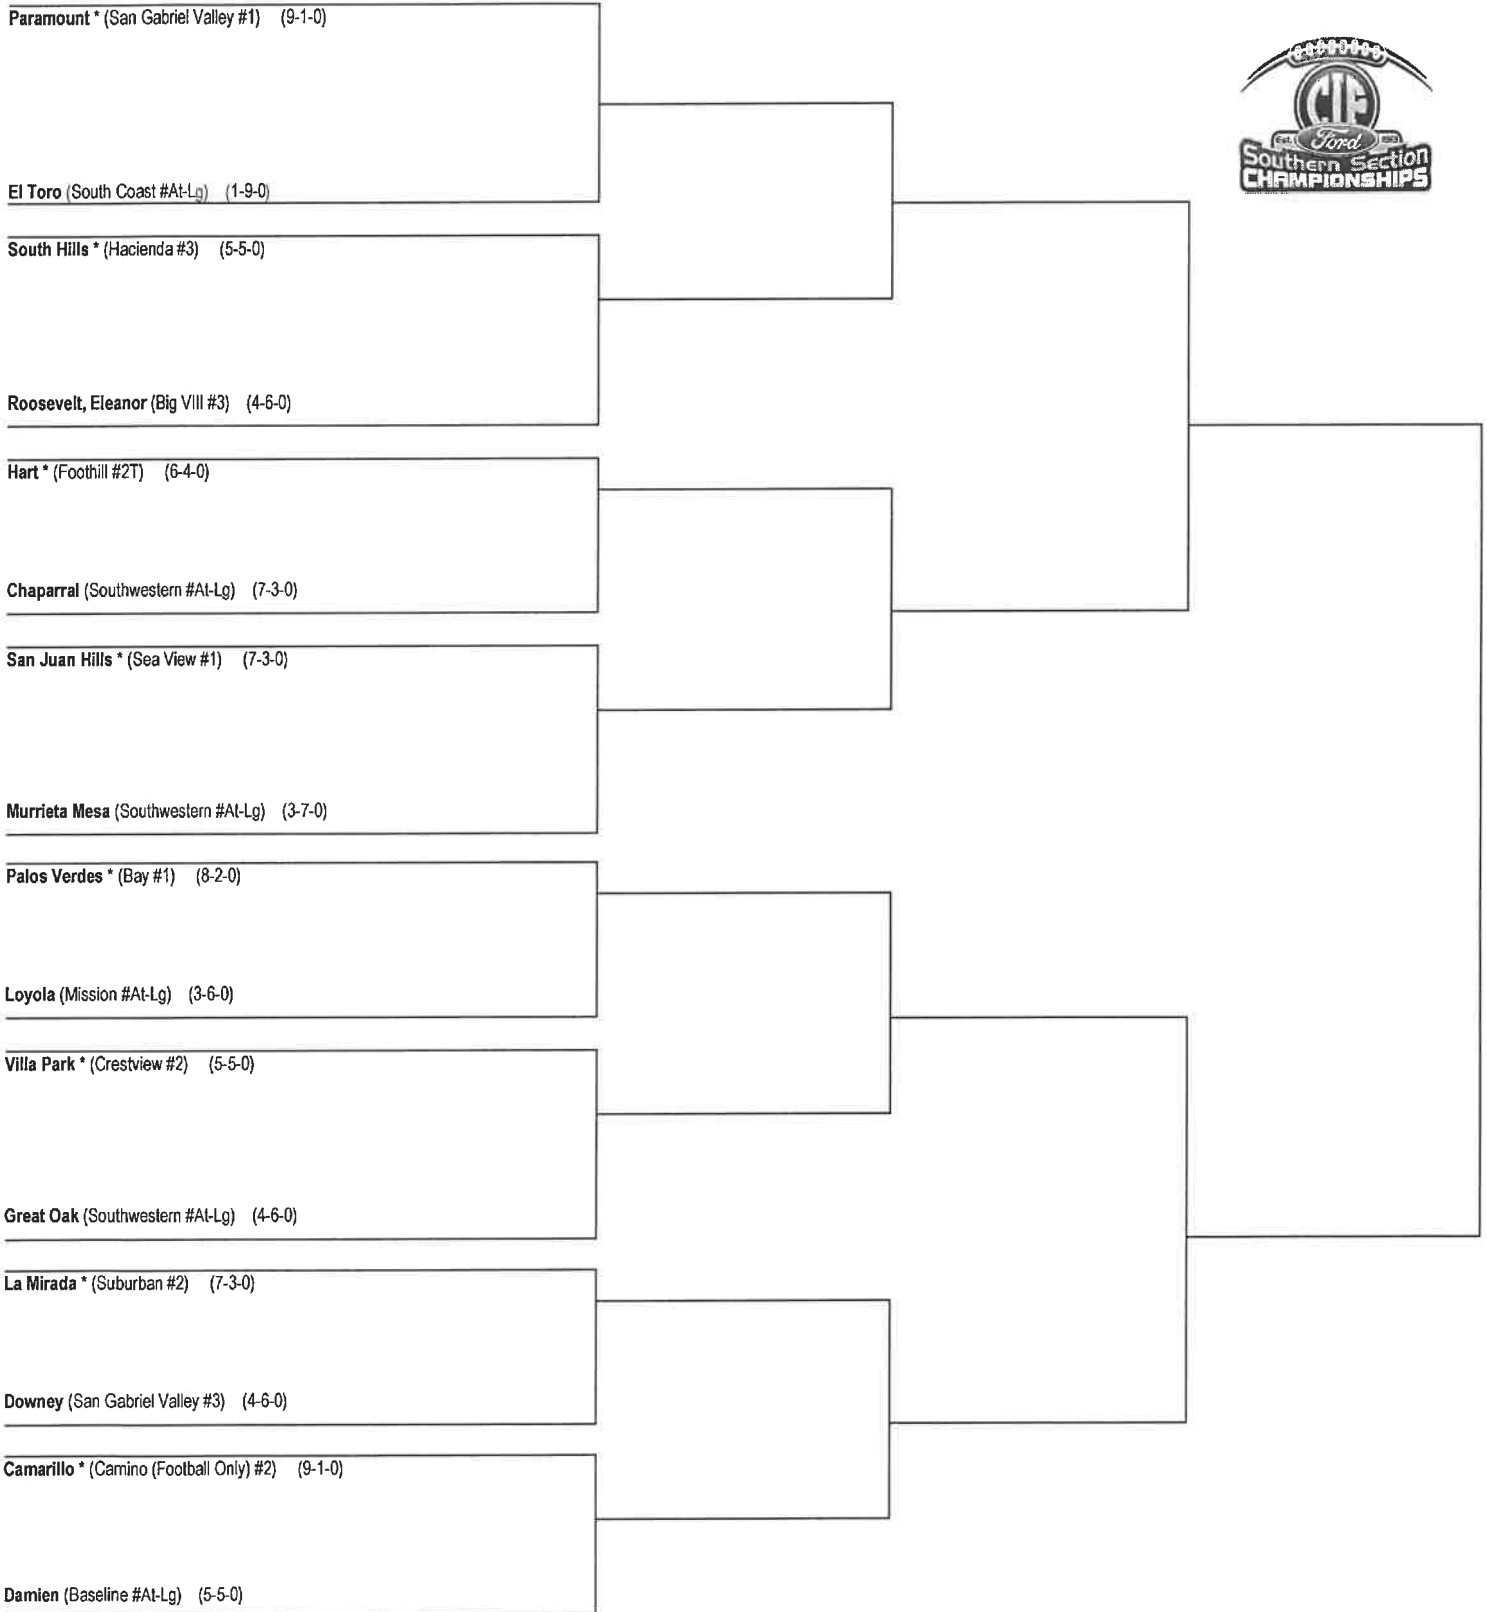

2019 CIF-SS/FORD 11-MAN FOOTBALL DIVISION 4 CHAMPIONSHIPS

11/08/2019
First Round

11/15/2019
Quarter Final

11/22/2019
Semi Final

TBD 00/00/0000
Final

*Denotes host school. This draw sheet was made based upon information available to the CIF-SS as of 11/2/19. We reserve the right to adjust the draw sheet as a result of information which would update any final league standings. All games will start at 7:30 p.m., unless another time is mutually agreed upon and clearance is received from the CIF-SS Office. Public coin flips will be held in the lobby according to the following schedule: Second round-Nov. 3 at 1:00 p.m., Semifinal round-Nov. 9 at 9:00 a.m., Final round-Nov. 16 at 9:00 a.m.