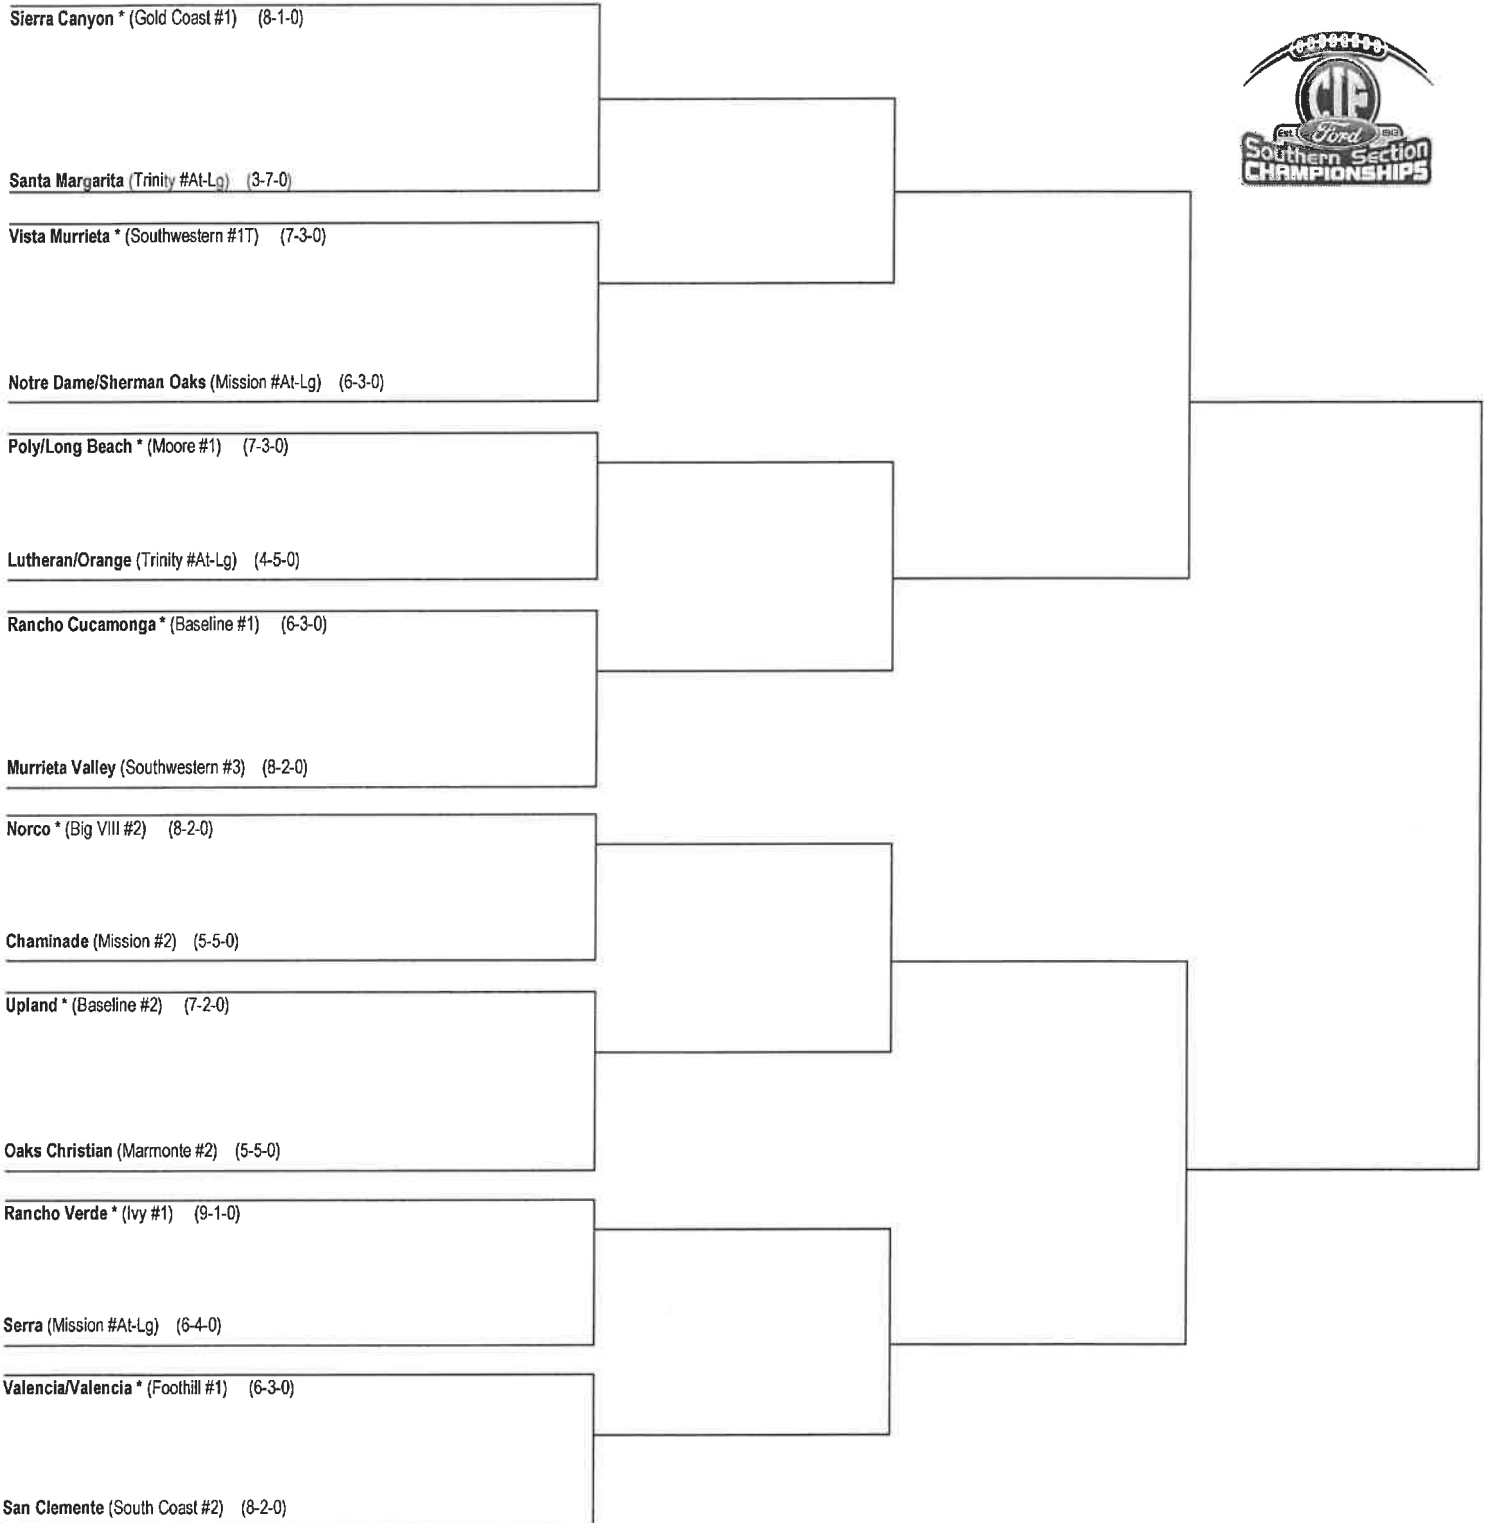

2019 CIF-SS/FORD 11-MAN FOOTBALL DIVISION 2 CHAMPIONSHIPS

11/08/2019
First Round

11/15/2019
Quarter Final

11/22/2019
Semi Final

TBD 00/00/0000
Final

*Denotes host school. This draw sheet was made based upon information available to the CIF-SS as of 11/2/19. We reserve the right to adjust the draw sheet as a result of information which would update any final league standings. All games will start at 7:30 p.m., unless another time is mutually agreed upon and clearance is received from the CIF-SS Office. Public coin flips will be held in the lobby according to the following schedule: Second round-Nov. 3 at 1:00 p.m., Semifinal round-Nov. 9 at 9:00 a.m., Final round-Nov. 16 at 9:00 a.m.