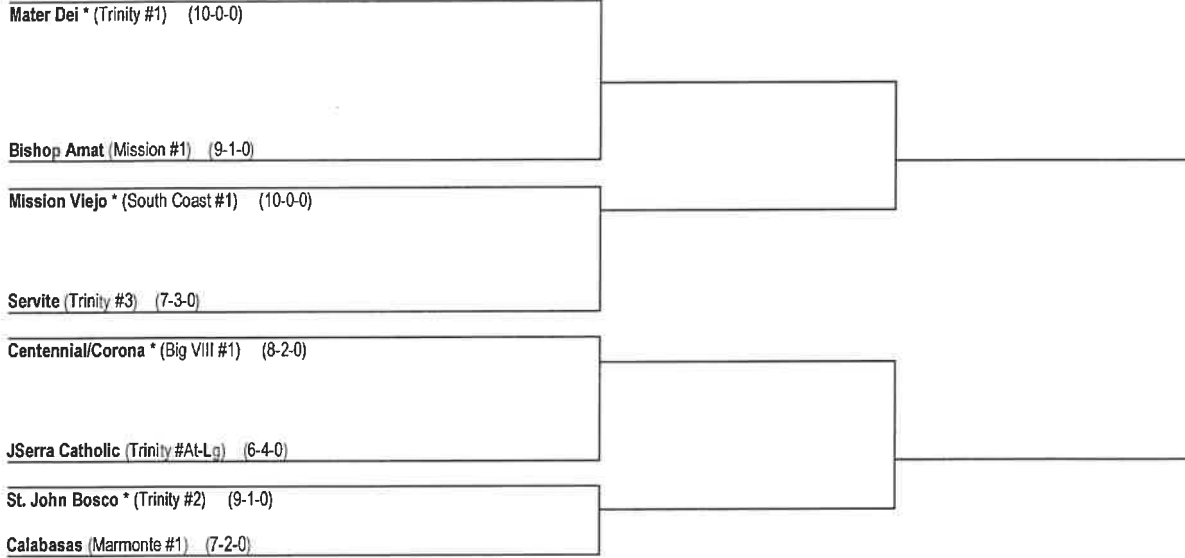

- END-

2019 CIF-SS/FORD 11-MAN FOOTBALL DIVISION 1 CHAMPIONSHIPS

11/15/2019  
First Round

11/30/2019  
Semi Final

00/00/0000  
Final

\*Denotes host school. This draw sheet was made based upon information available to the CIF-SS as of 11/2/19. We reserve the right to adjust the draw sheet as a result of information which would update any final league standings. All games will start at 7:30 p.m., unless another time is mutually agreed upon and clearance is received from the CIF-SS Office. Public coin flips will be held in the lobby according to the following schedule: Second round-Oct. 28 at 1:00 p.m., Semifinal round-Nov. 3 at 9:00 a.m., Final round-Nov. 10 at 9:00 a.m.