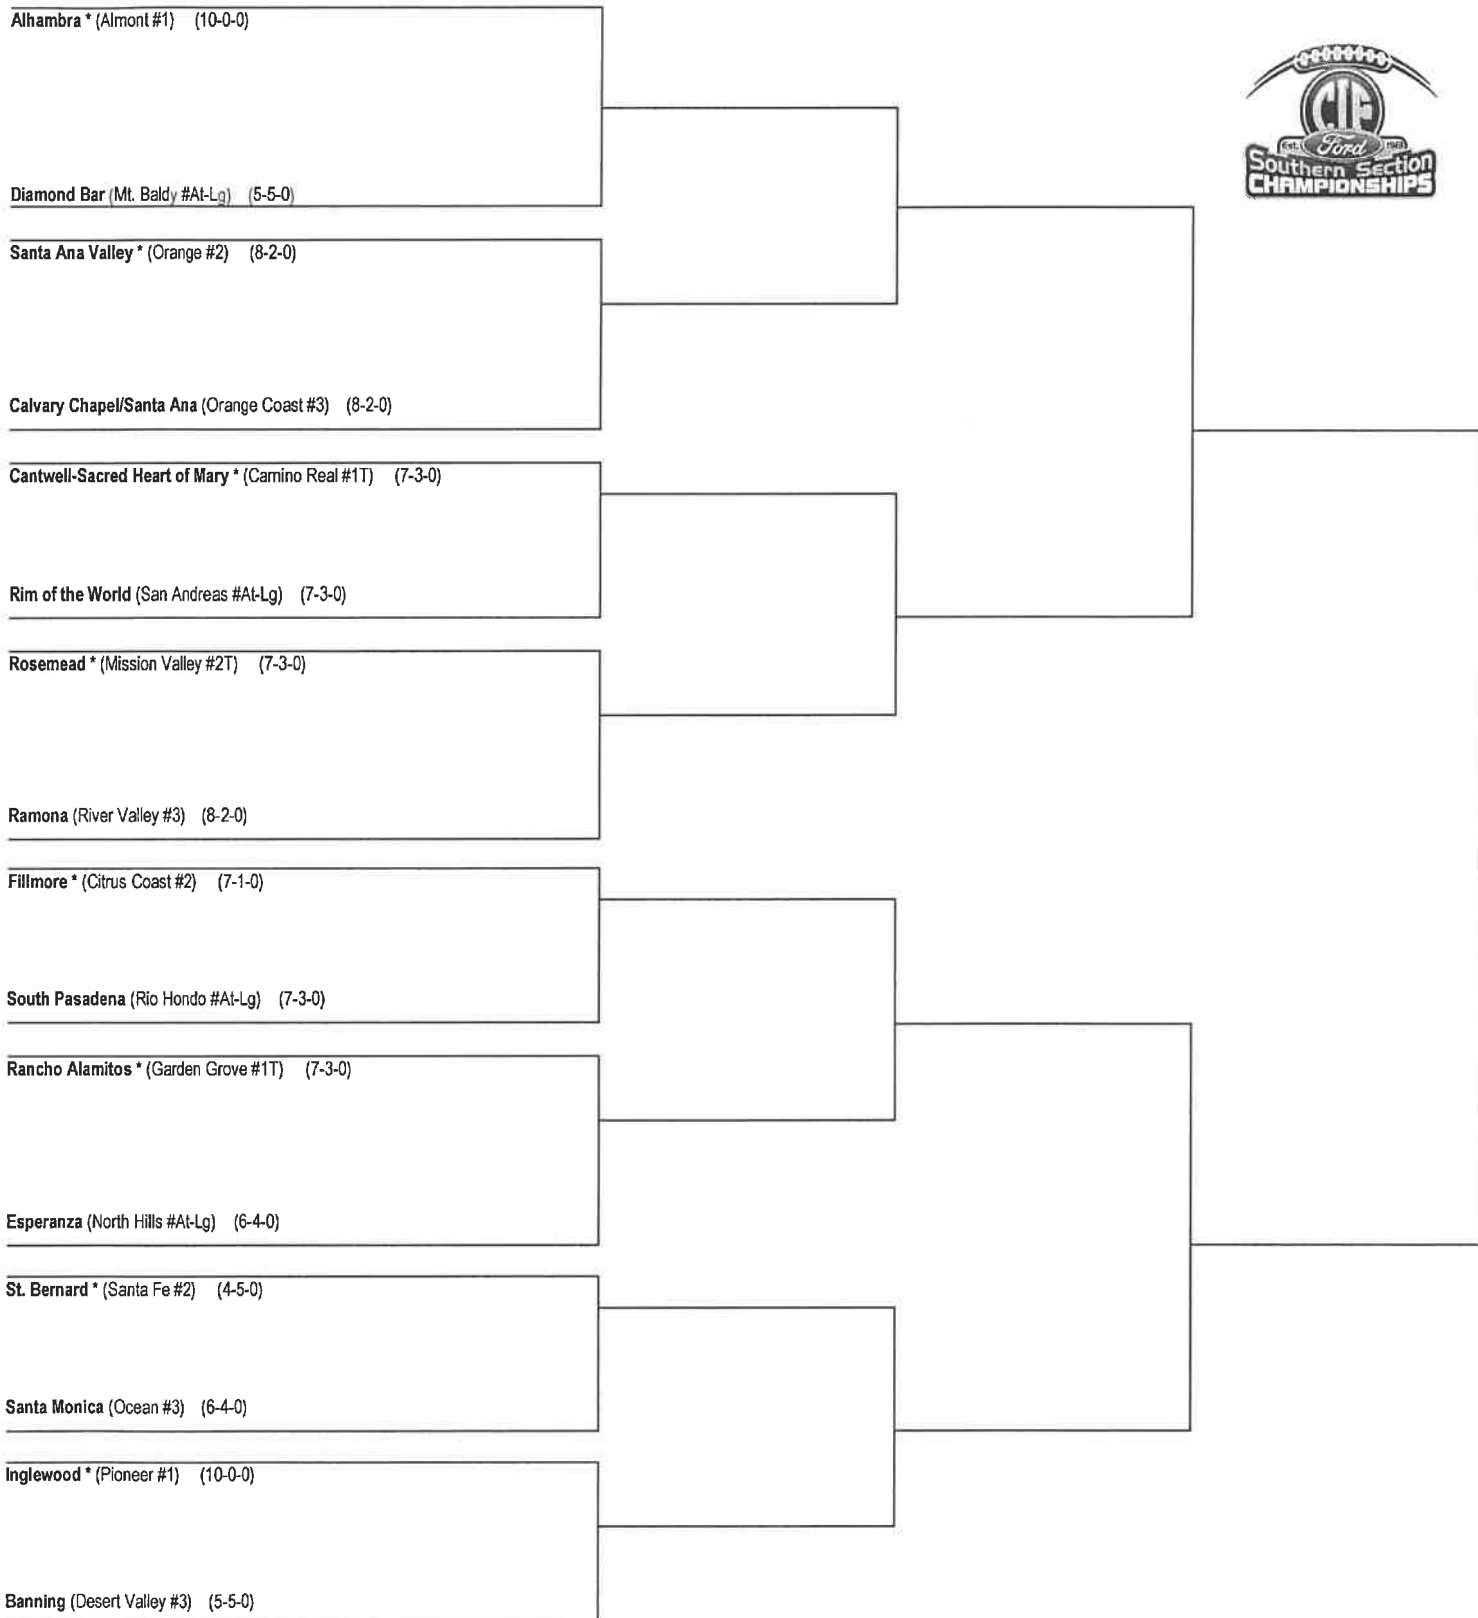

2019 CIF-SS/FORD 11-MAN FOOTBALL DIVISION 13 CHAMPIONSHIPS

11/08/2019
First Round

11/15/2019
Quarter Final

11/22/2019
Semi Final

TBD 00/00/0000
Final

*Denotes host school. This draw sheet was made based upon information available to the CIF-SS as of 11/2/19. We reserve the right to adjust the draw sheet as a result of information which would update any final league standings. All games will start at 7:30 p.m., unless another time is mutually agreed upon and clearance is received from the CIF-SS Office. Public coin flips will be held in the lobby according to the following schedule: Second round-Nov. 3 at 1:00 p.m., Semifinal round-Nov. 9 at 9:00 a.m., Final round-Nov. 16 at 9:00 a.m.