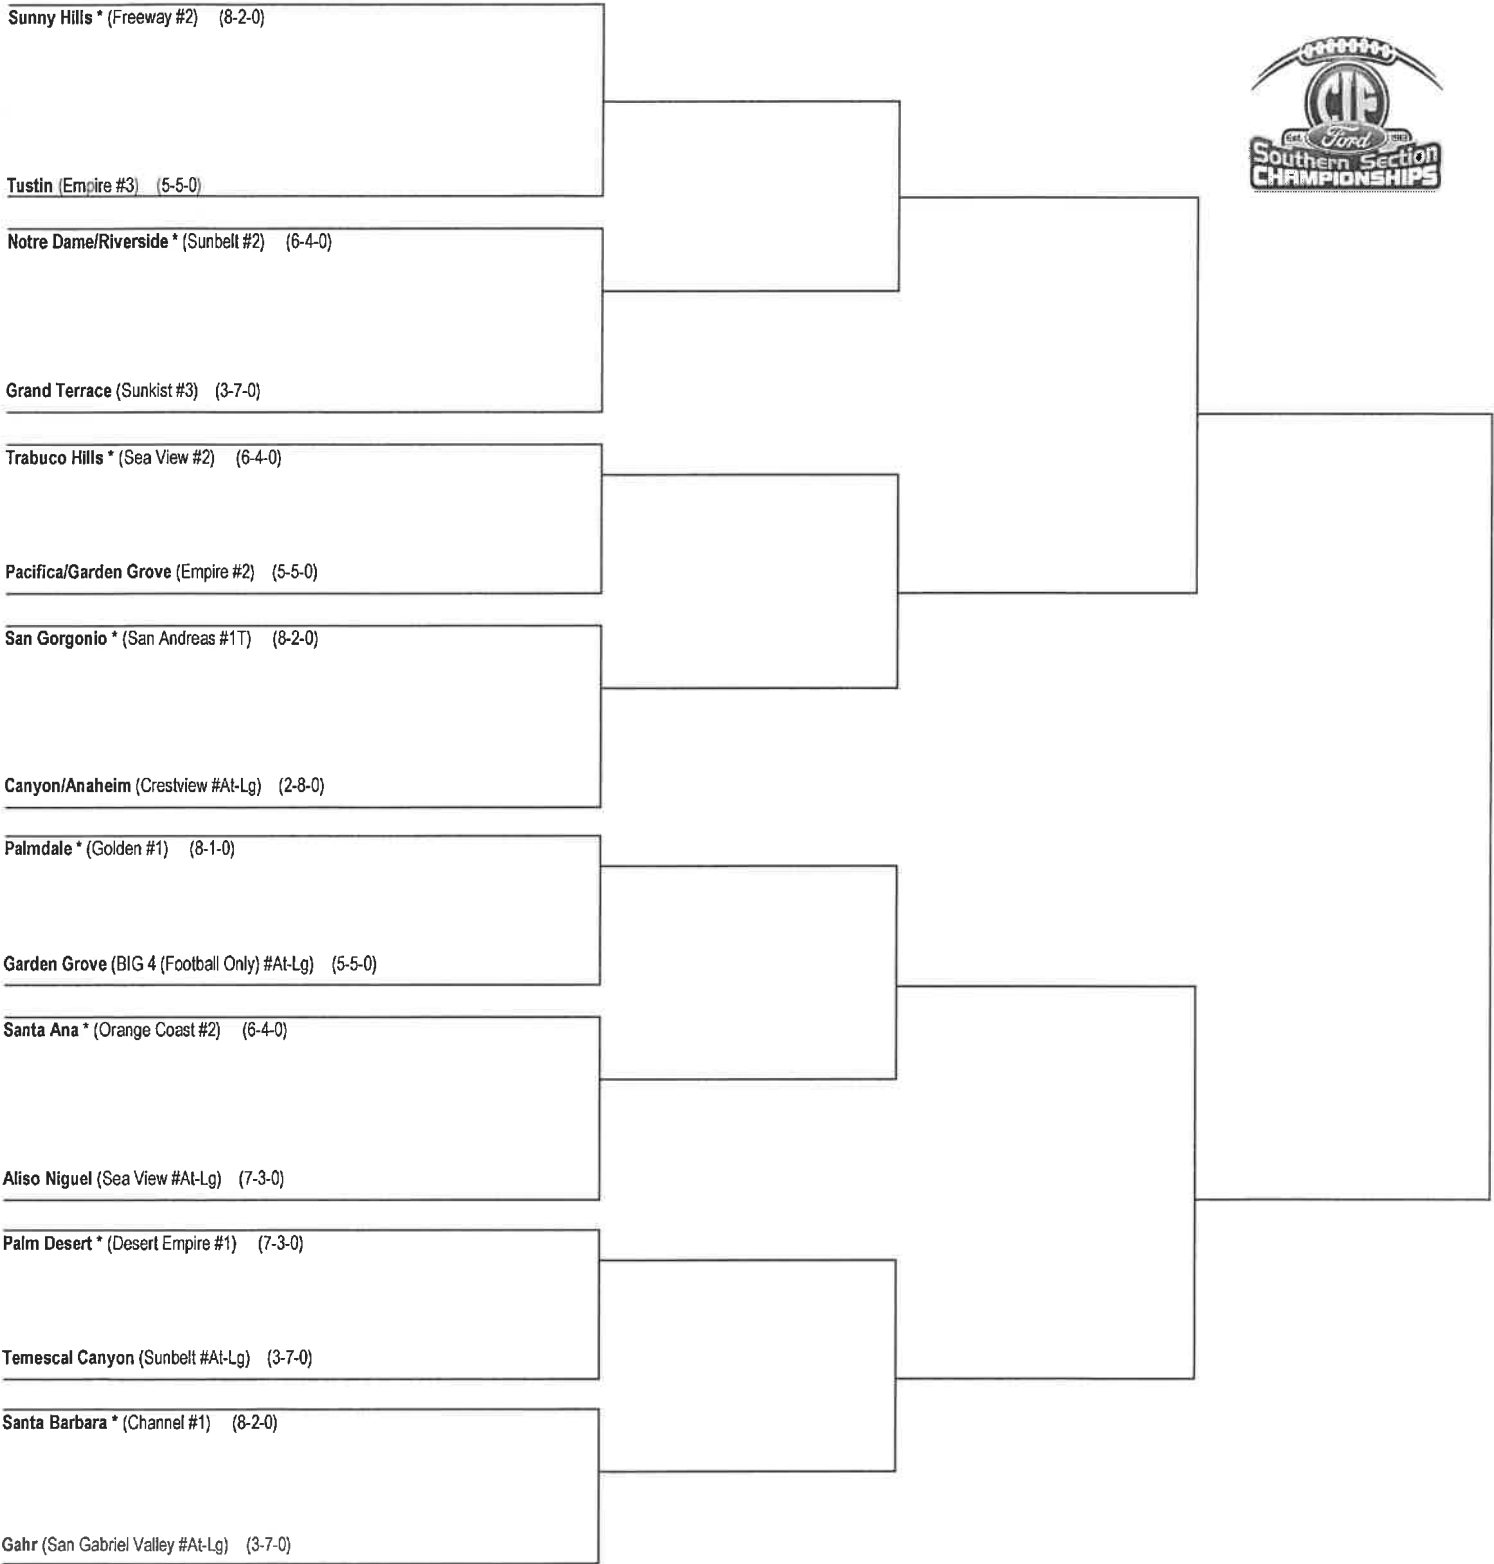

2019 CIF-SS/FORD 11-MAN FOOTBALL DIVISION 8 CHAMPIONSHIPS

11/08/2019
First Round

11/15/2019
Quarter Final

11/22/2019
Semi Final

TBD 00/00/0000
Final

*Denotes host school. This draw sheet was made based upon information available to the CIF-SS as of 11/2/19. We reserve the right to adjust the draw sheet as a result of information which would update any final league standings. All games will start at 7:30 p.m., unless another time is mutually agreed upon and clearance is received from the CIF-SS Office. Public coin flips will be held in the lobby according to the following schedule: Second round-Nov. 3 at 1:00 p.m., Semifinal round-Nov. 9 at 9:00 a.m., Final round-Nov. 16 at 9:00 a.m.