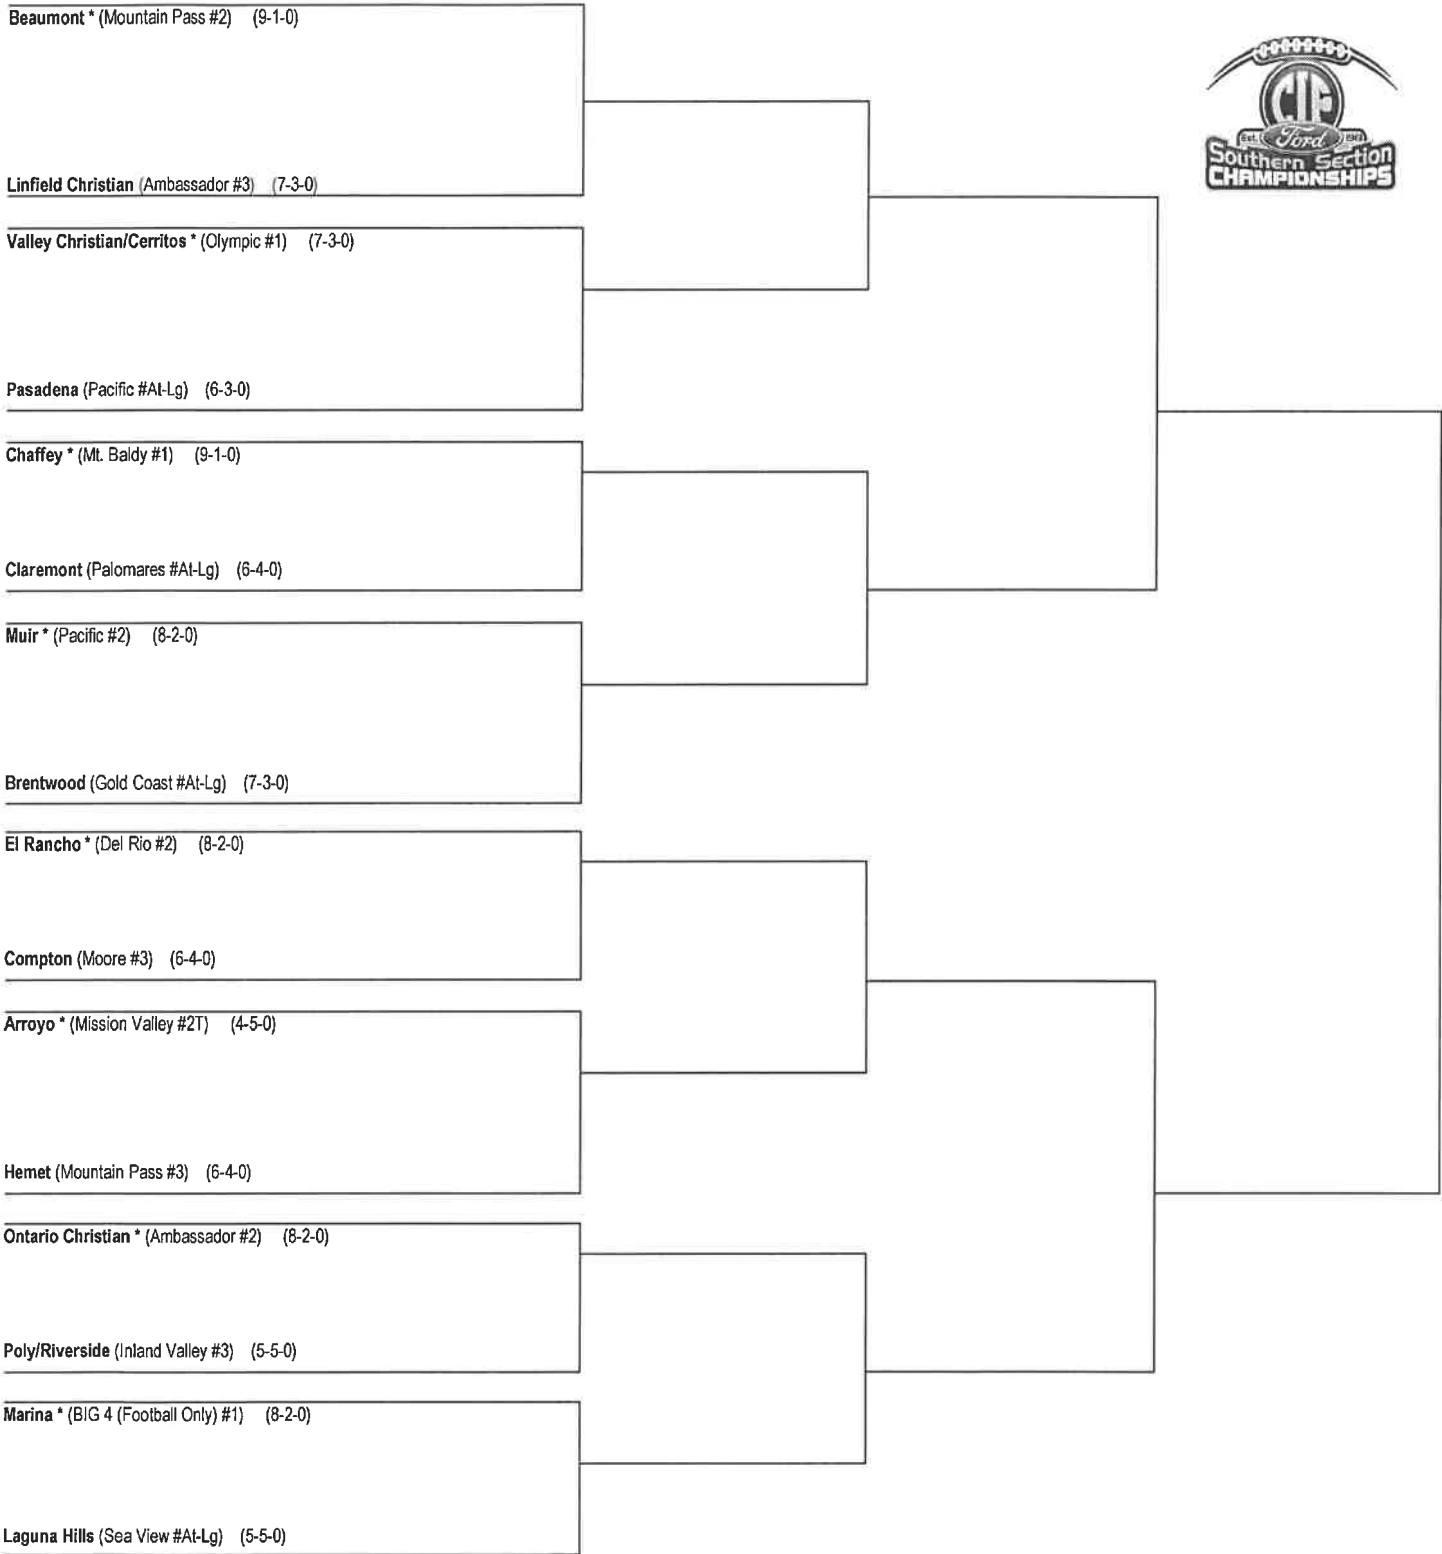

Simi Valley vs. Rancho Mirage

Coin Flip

2019 CIF-SS/FORD 11-MAN FOOTBALL DIVISION 11 CHAMPIONSHIPS

11/08/2019  
First Round

11/15/2019  
Quarter Final

11/22/2019  
Semi Final

TBD 00/00/0000  
Final

\*Denotes host school. This draw sheet was made based upon information available to the CIF-SS as of 11/2/19. We reserve the right to adjust the draw sheet as a result of information which would update any final league standings. All games will start at 7:30 p.m., unless another time is mutually agreed upon and clearance is received from the CIF-SS Office. Public coin flips will be held in the lobby according to the following schedule: Second round-Nov. 3 at 1:00 p.m., Semifinal round-Nov. 9 at 9:00 a.m., Final round-Nov. 16 at 9:00 a.m.