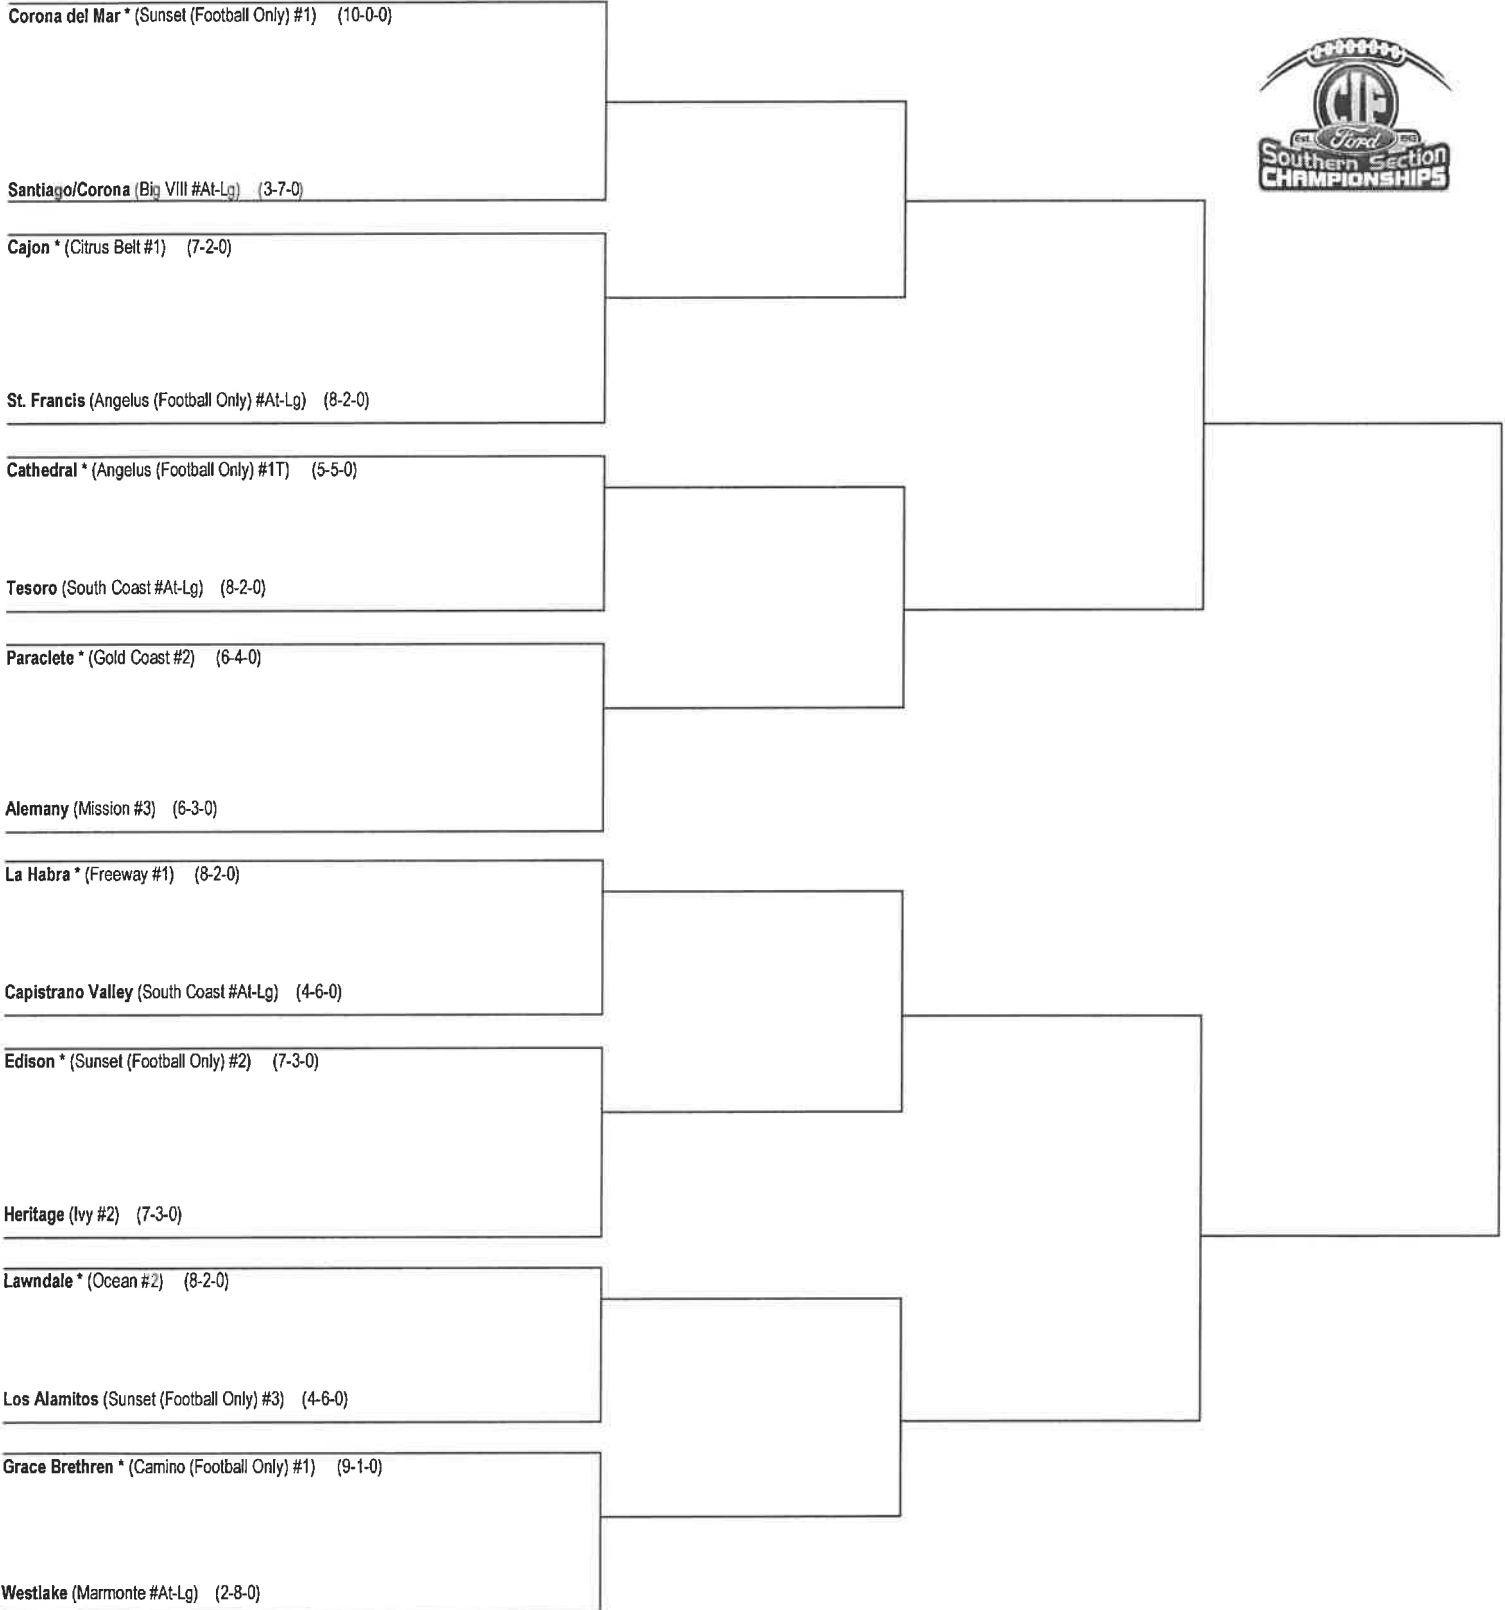

2019 CIF-SS/FORD 11-MAN FOOTBALL DIVISION 3 CHAMPIONSHIPS

11/08/2019
First Round

11/15/2019
Quarter Final

11/22/2019
Semi Final

TBD 00/00/0000
Final

*Denotes host school. This draw sheet was made based upon information available to the CIF-SS as of 11/2/19. We reserve the right to adjust the draw sheet as a result of information which would update any final league standings. All games will start at 7:30 p.m., unless another time is mutually agreed upon and clearance is received from the CIF-SS Office. Public coin flips will be held in the lobby according to the following schedule: Second round-Nov. 3 at 1:00 p.m., Semifinal round-Nov. 9 at 9:00 a.m., Final round-Nov. 16 at 9:00 a.m.