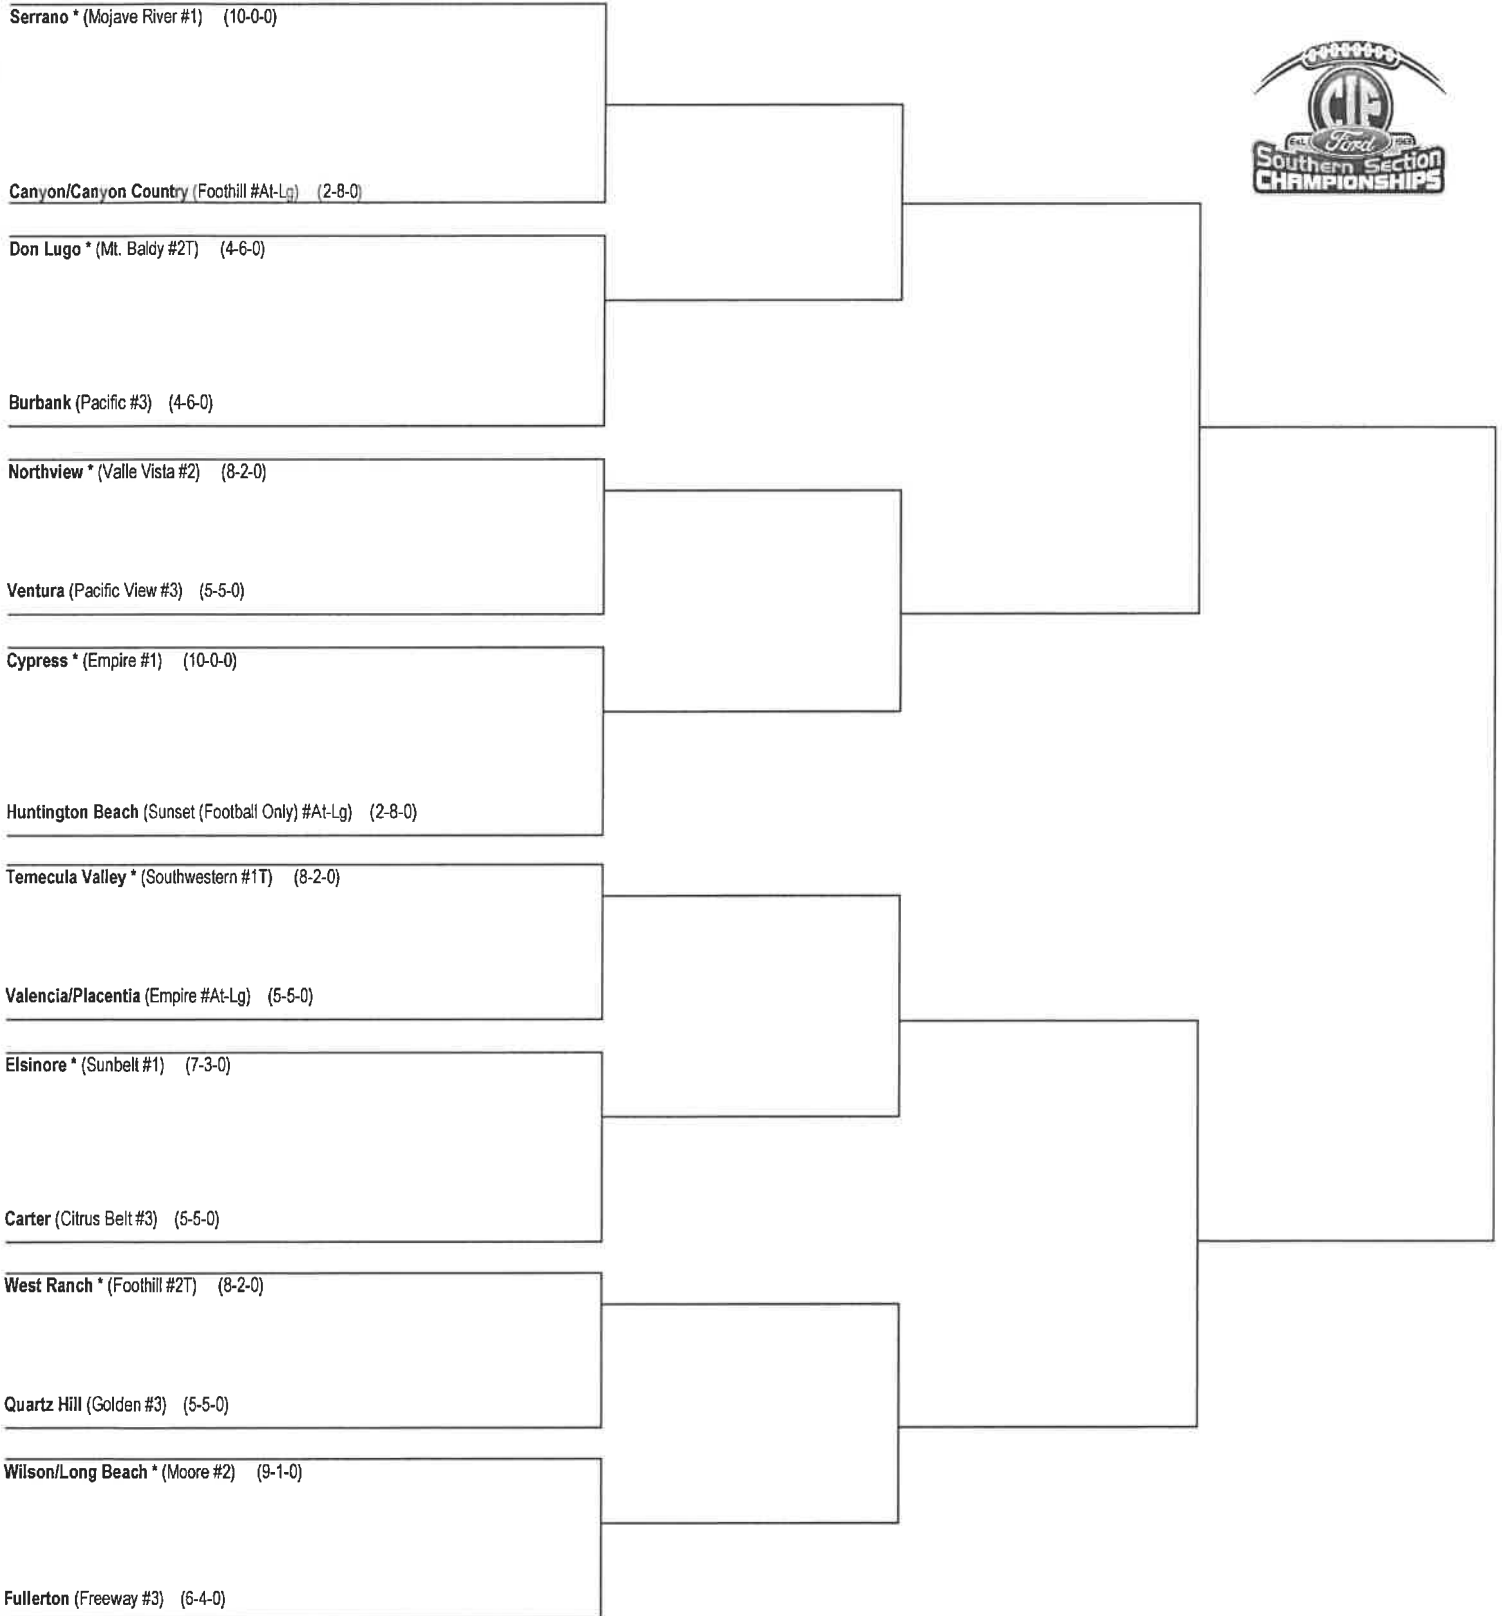

2019 CIF-SS/FORD 11-MAN FOOTBALL DIVISION 7 CHAMPIONSHIPS

11/08/2019
First Round

11/15/2019
Quarter Final

11/22/2019
Semi Final

TBD 00/00/0000
Final

*Denotes host school. This draw sheet was made based upon information available to the CIF-SS as of 11/2/19. We reserve the right to adjust the draw sheet as a result of information which would update any final league standings. All games will start at 7:30 p.m., unless another time is mutually agreed upon and clearance is received from the CIF-SS Office. Public coin flips will be held in the lobby according to the following schedule: Second round-Nov. 3 at 1:00 p.m., Semifinal round-Nov. 9 at 9:00 a.m., Final round-Nov. 16 at 9:00 a.m.