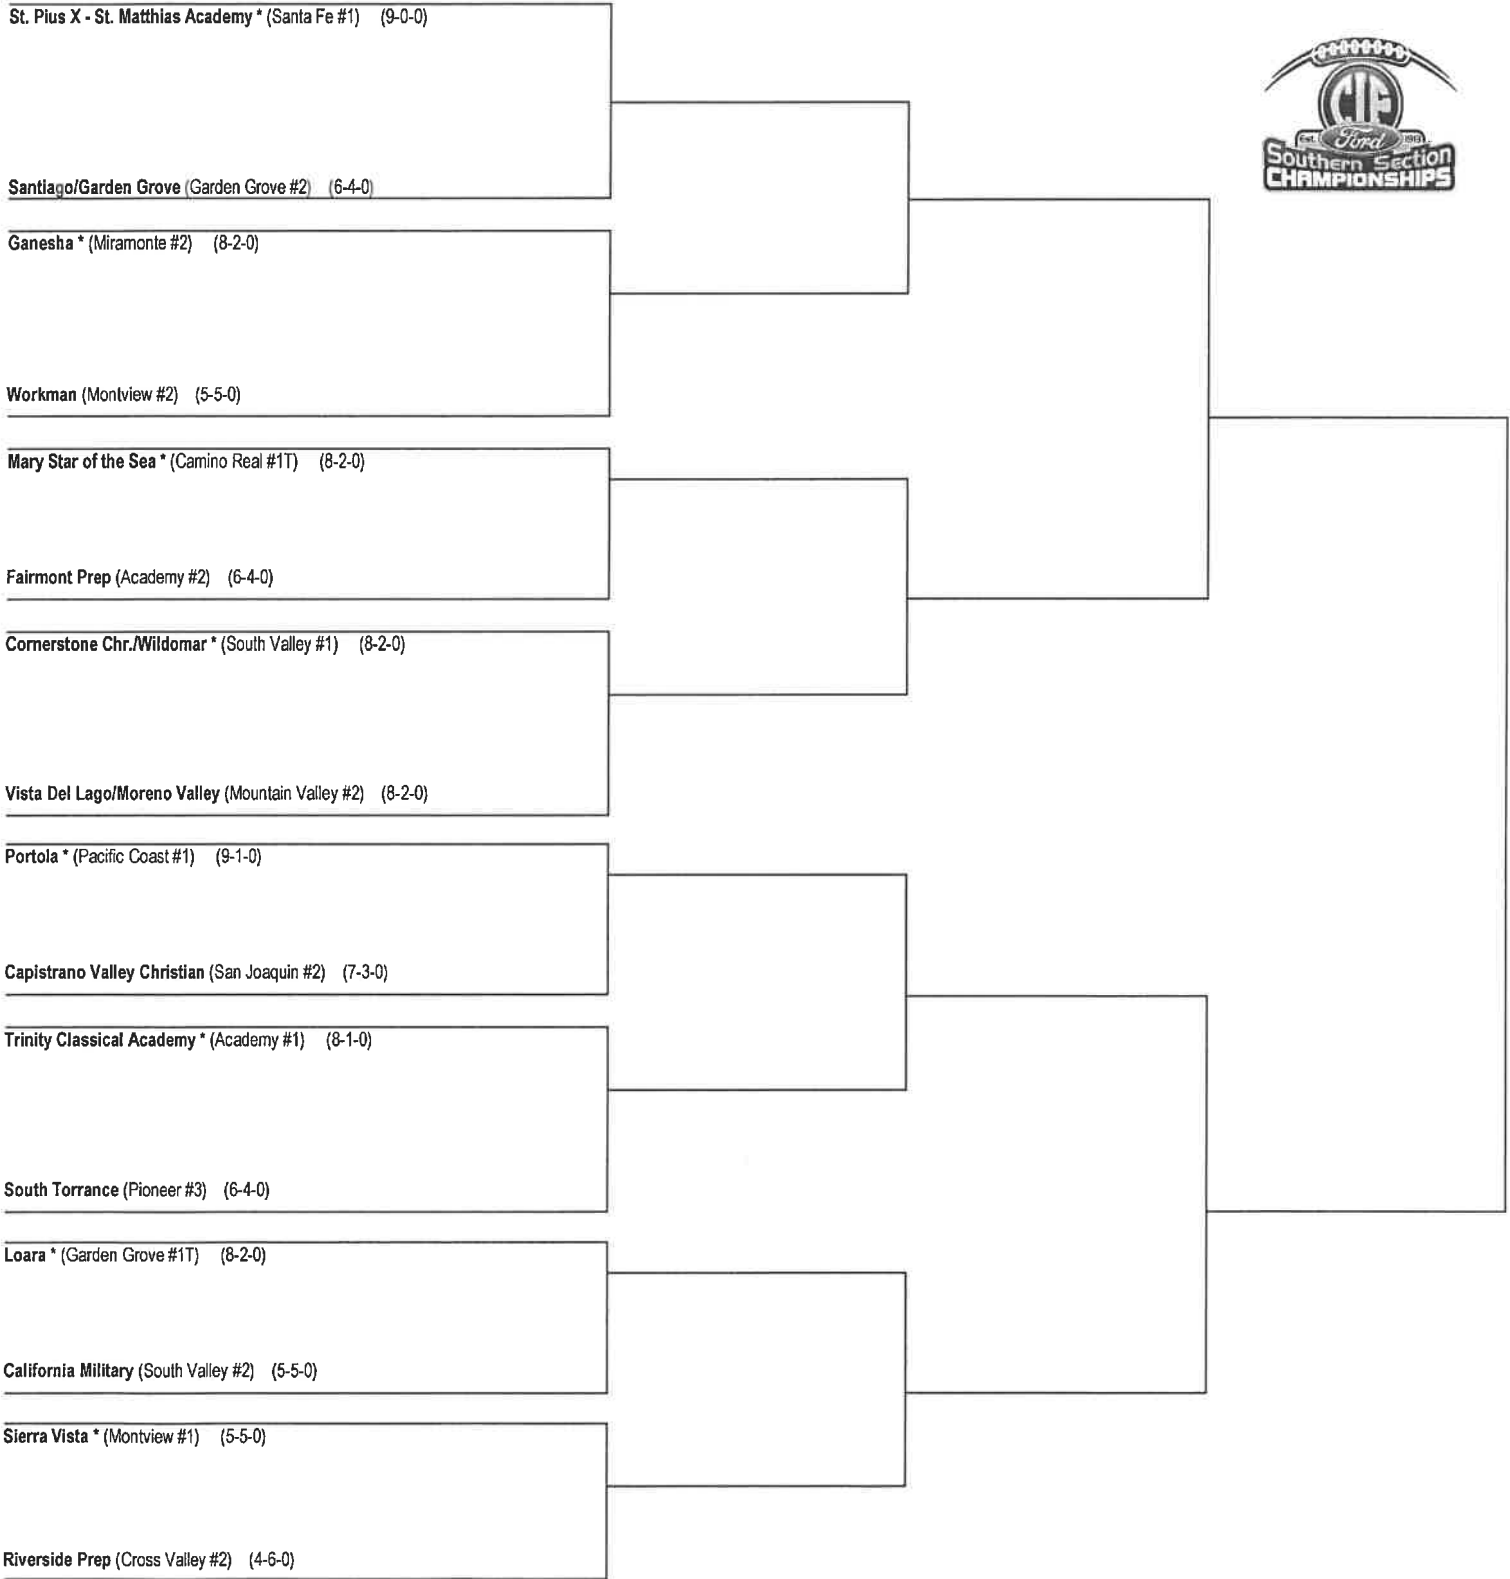

2019 CIF-SS/FORD 11-MAN FOOTBALL DIVISION 14 CHAMPIONSHIPS

11/08/2019
First Round

11/15/2019
Quarter Final

11/22/2019
Semi Final

TBD 00/00/0000
Final

*Denotes host school. This draw sheet was made based upon information available to the CIF-SS as of 11/2/19. We reserve the right to adjust the draw sheet as a result of information which would update any final league standings. All games will start at 7:30 p.m., unless another time is mutually agreed upon and clearance is received from the CIF-SS Office. Public coin flips will be held in the lobby according to the following schedule: Second round-Nov. 3 at 1:00 p.m., Semifinal round-Nov. 9 at 9:00 a.m., Final round-Nov. 16 at 9:00 a.m.