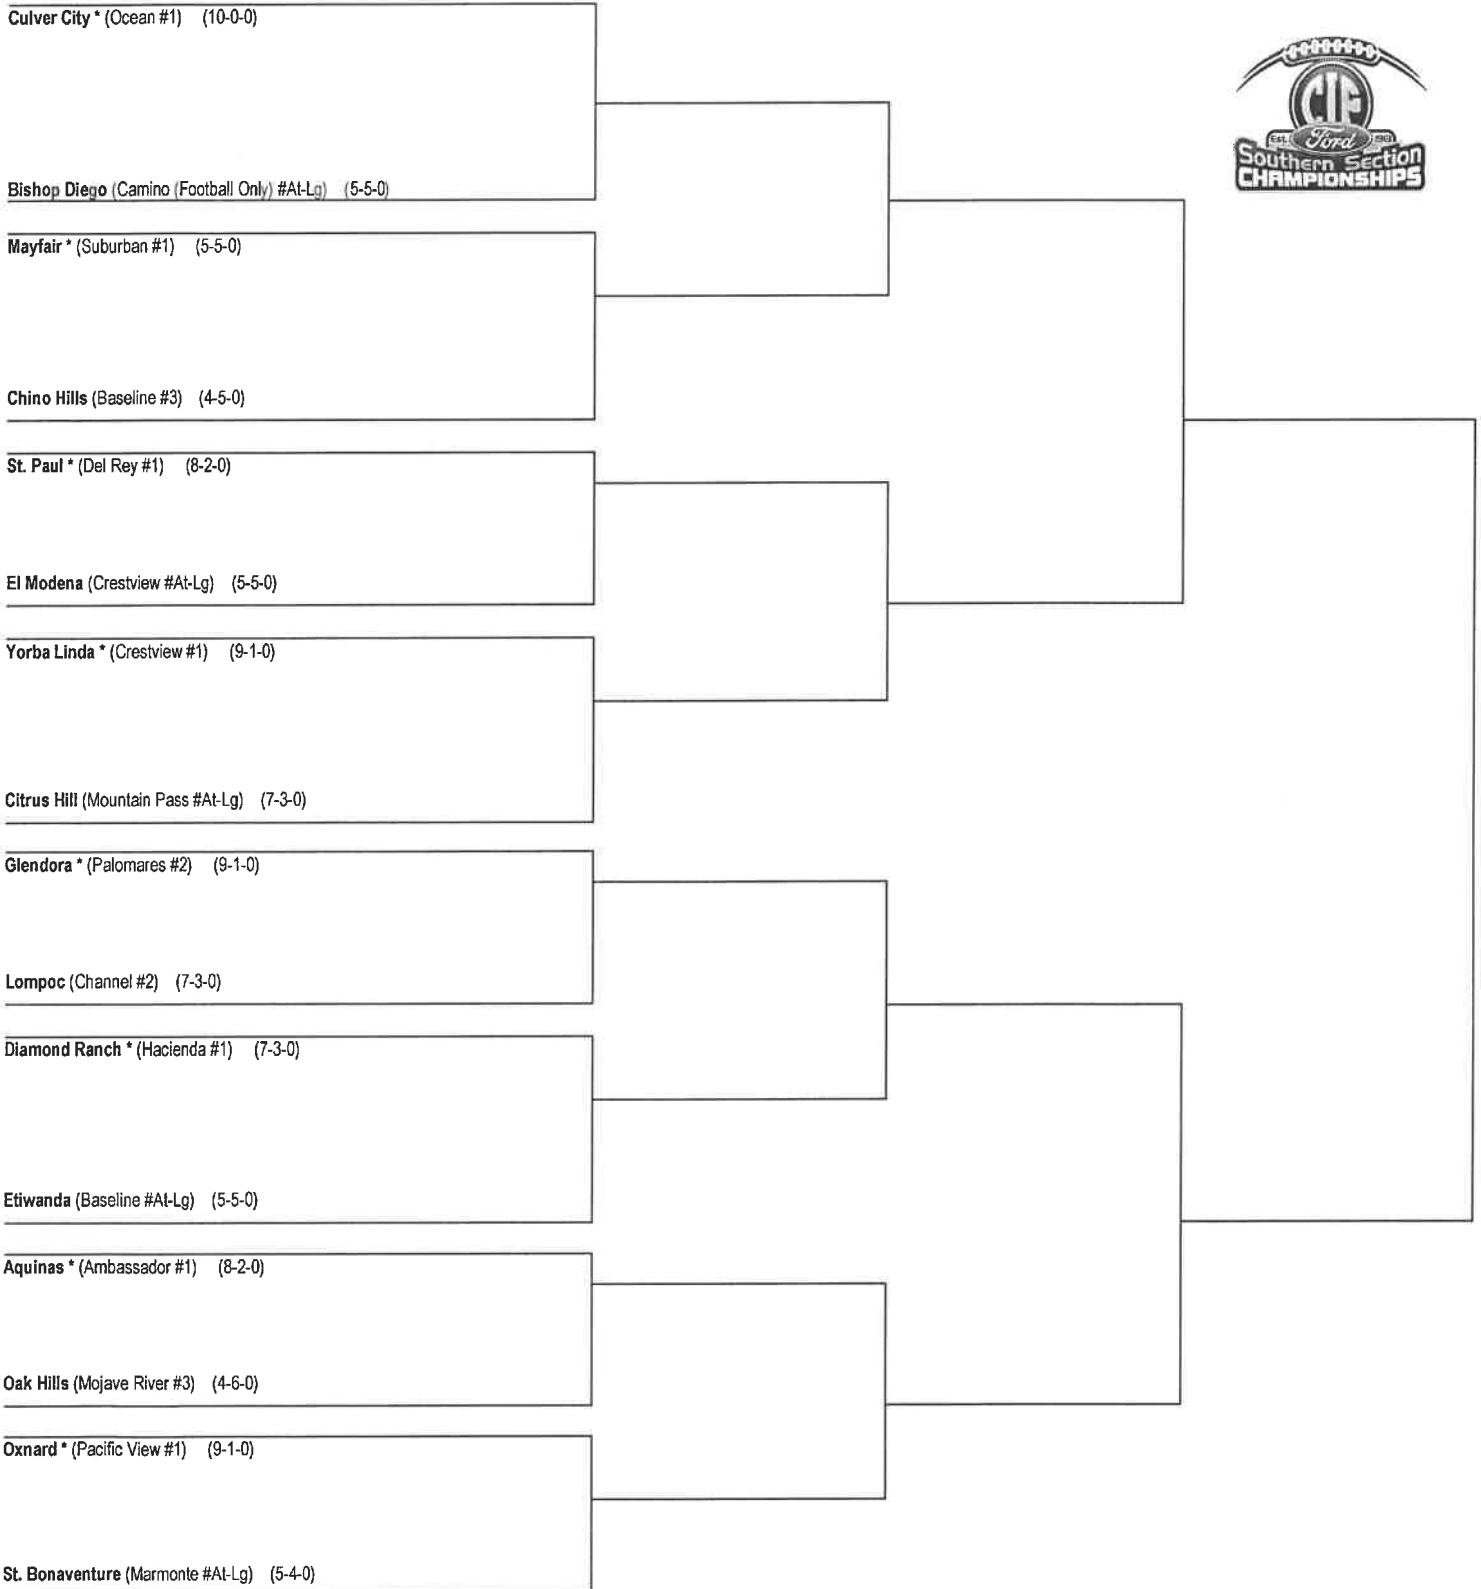

Coin Flip

2019 CIF-SS/FORD 11-MAN FOOTBALL DIVISION 5 CHAMPIONSHIPS

11/08/2019  
First Round

11/15/2019  
Quarter Final

11/22/2019  
Semi Final

TBD 00/00/0000  
Final

\*Denotes host school. This draw sheet was made based upon information available to the CIF-SS as of 11/2/19. We reserve the right to adjust the draw sheet as a result of information which would update any final league standings. All games will start at 7:30 p.m., unless another time is mutually agreed upon and clearance is received from the CIF-SS Office. Public coin flips will be held in the lobby according to the following schedule: Second round-Nov. 3 at 1:00 p.m., Semifinal round-Nov. 9 at 9:00 a.m., Final round-Nov. 16 at 9:00 a.m.