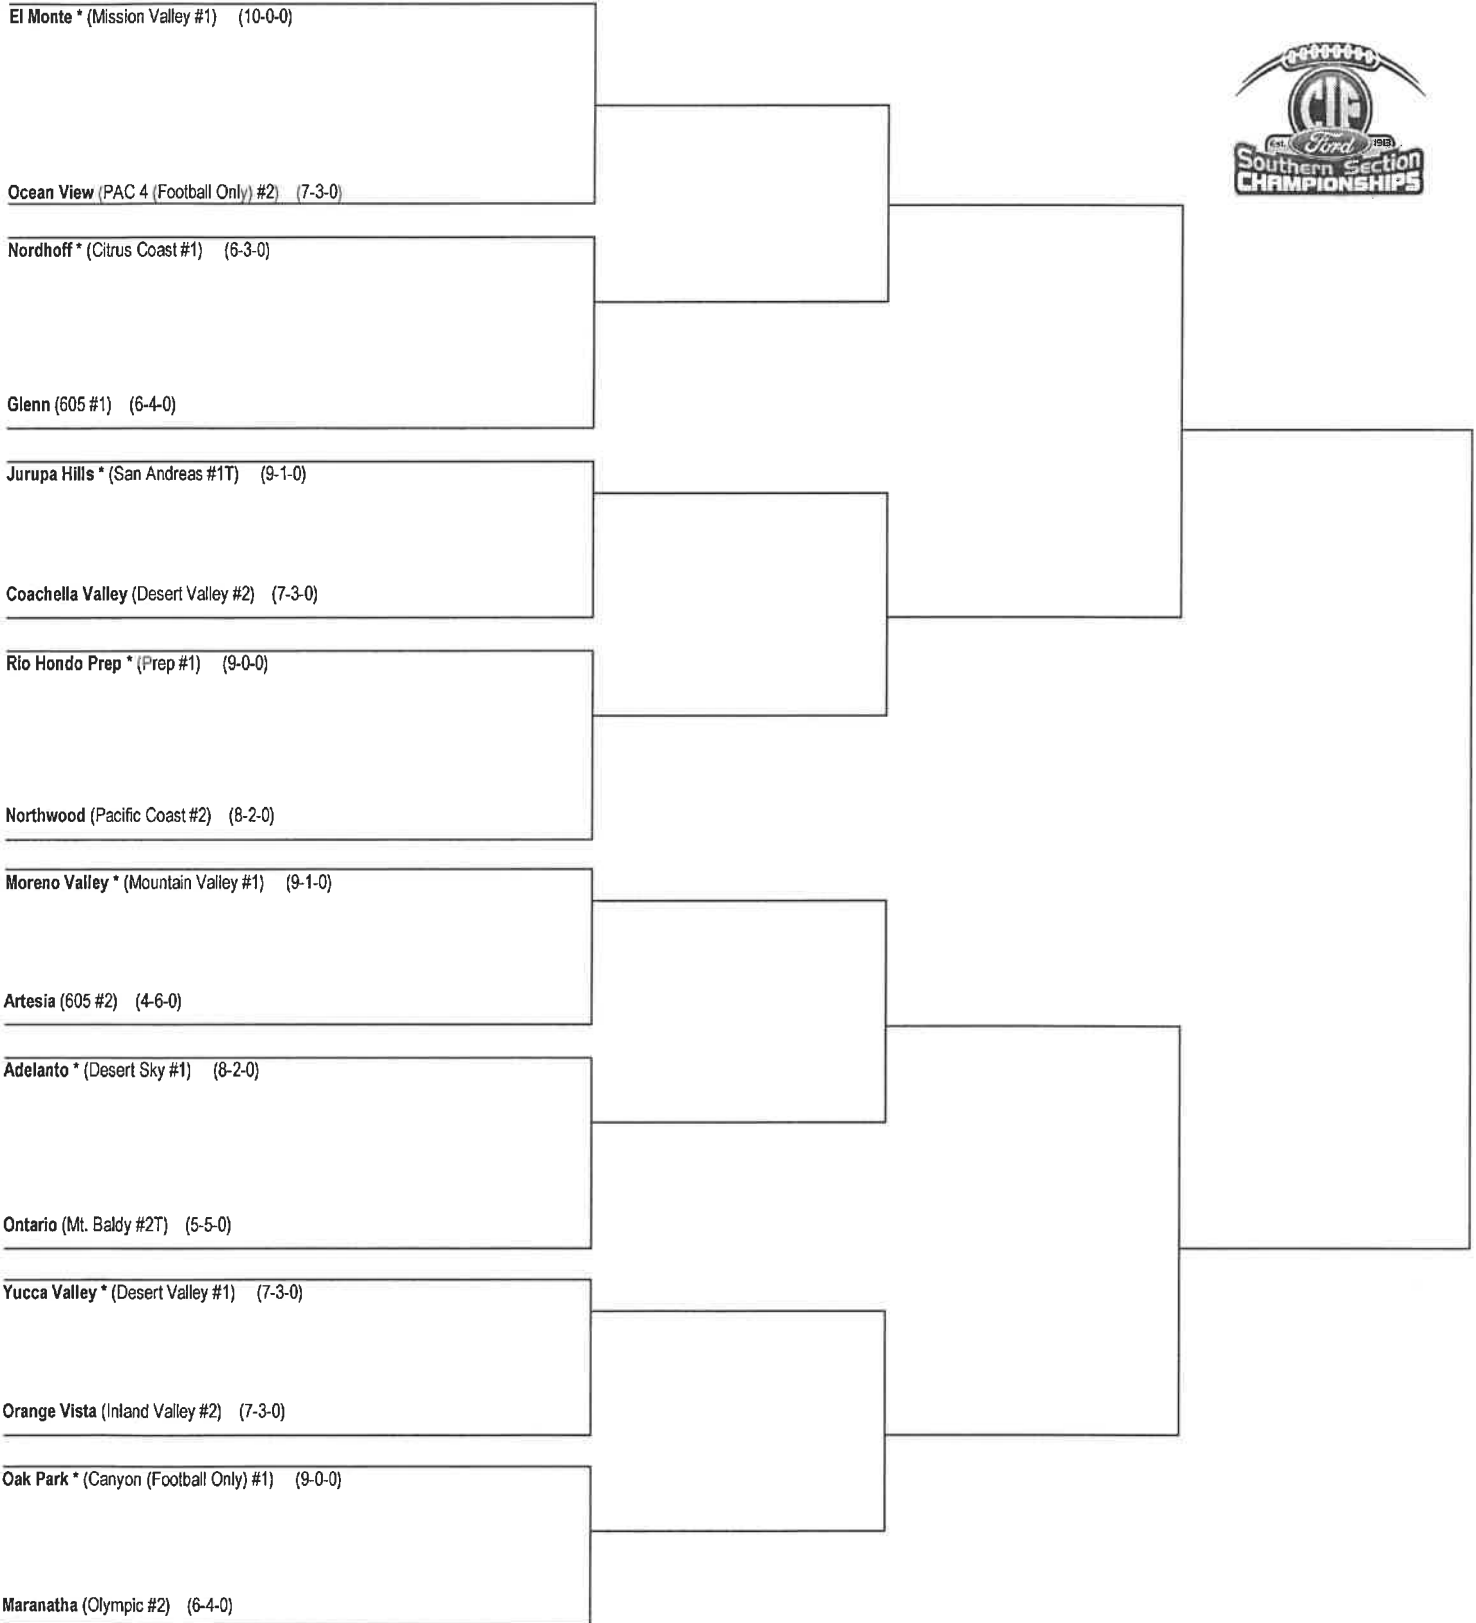

Poly/R vs. Laguna Hills

Coin Flip

2019 CIF-SS/FORD 11-MAN FOOTBALL DIVISION 12 CHAMPIONSHIPS

11/08/2019  
First Round

11/15/2019  
Quarter Final

11/22/2019  
Semi Final

TBD 00/00/0000  
Final

\*Denotes host school. This draw sheet was made based upon information available to the CIF-SS as of 11/2/19. We reserve the right to adjust the draw sheet as a result of information which would update any final league standings. All games will start at 7:30 p.m., unless another time is mutually agreed upon and clearance is received from the CIF-SS Office. Public coin flips will be held in the lobby according to the following schedule: Second round-Nov. 3 at 1:00 p.m., Semifinal round-Nov. 9 at 9:00 a.m., Final round-Nov. 16 at 9:00 a.m.