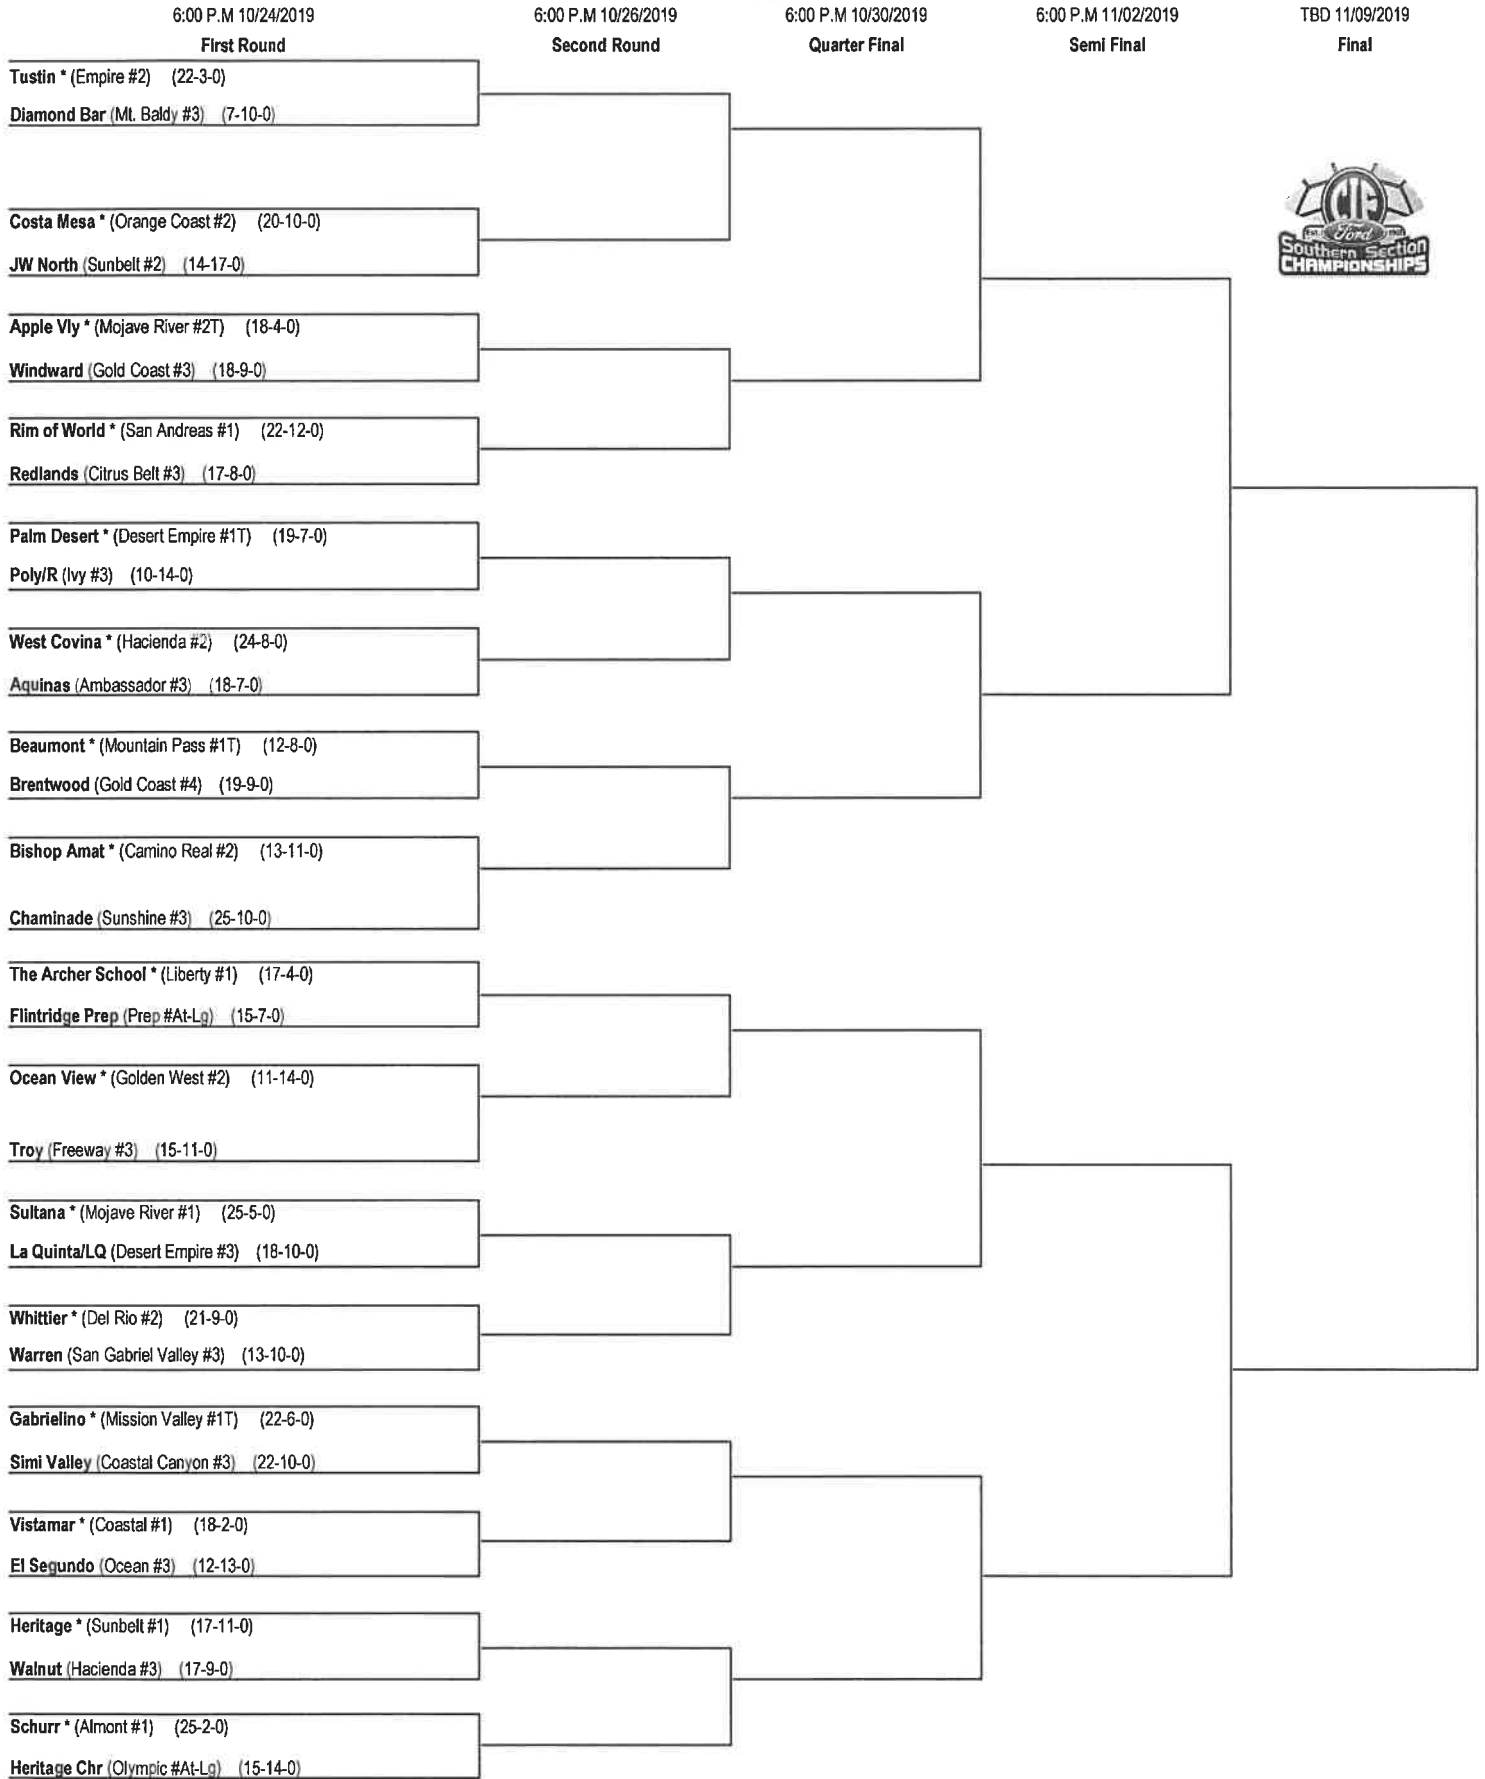

2019 CIF-SS FORD GIRLS VOLLEYBALL DIVISION 5 CHAMPIONSHIPS

*Denote host school. This draw sheet was made based upon information available to the CIF-SS as of 10/19/19. We reserve the right to adjust the draw sheet at any time. All games with the exception of the final round will start at 6:00 p.m. unless another time is mutually agreed upon and clearance is received from the CIF-SS Office. Pre-Flips will be available following the Wildcard matches. Pre-flip for subsequent rounds are available at www.cifss.org. Please submit your scores immediately following the game at CIFSSHOME.ORG. Draw results are available on our web site @ www.cifss.org.