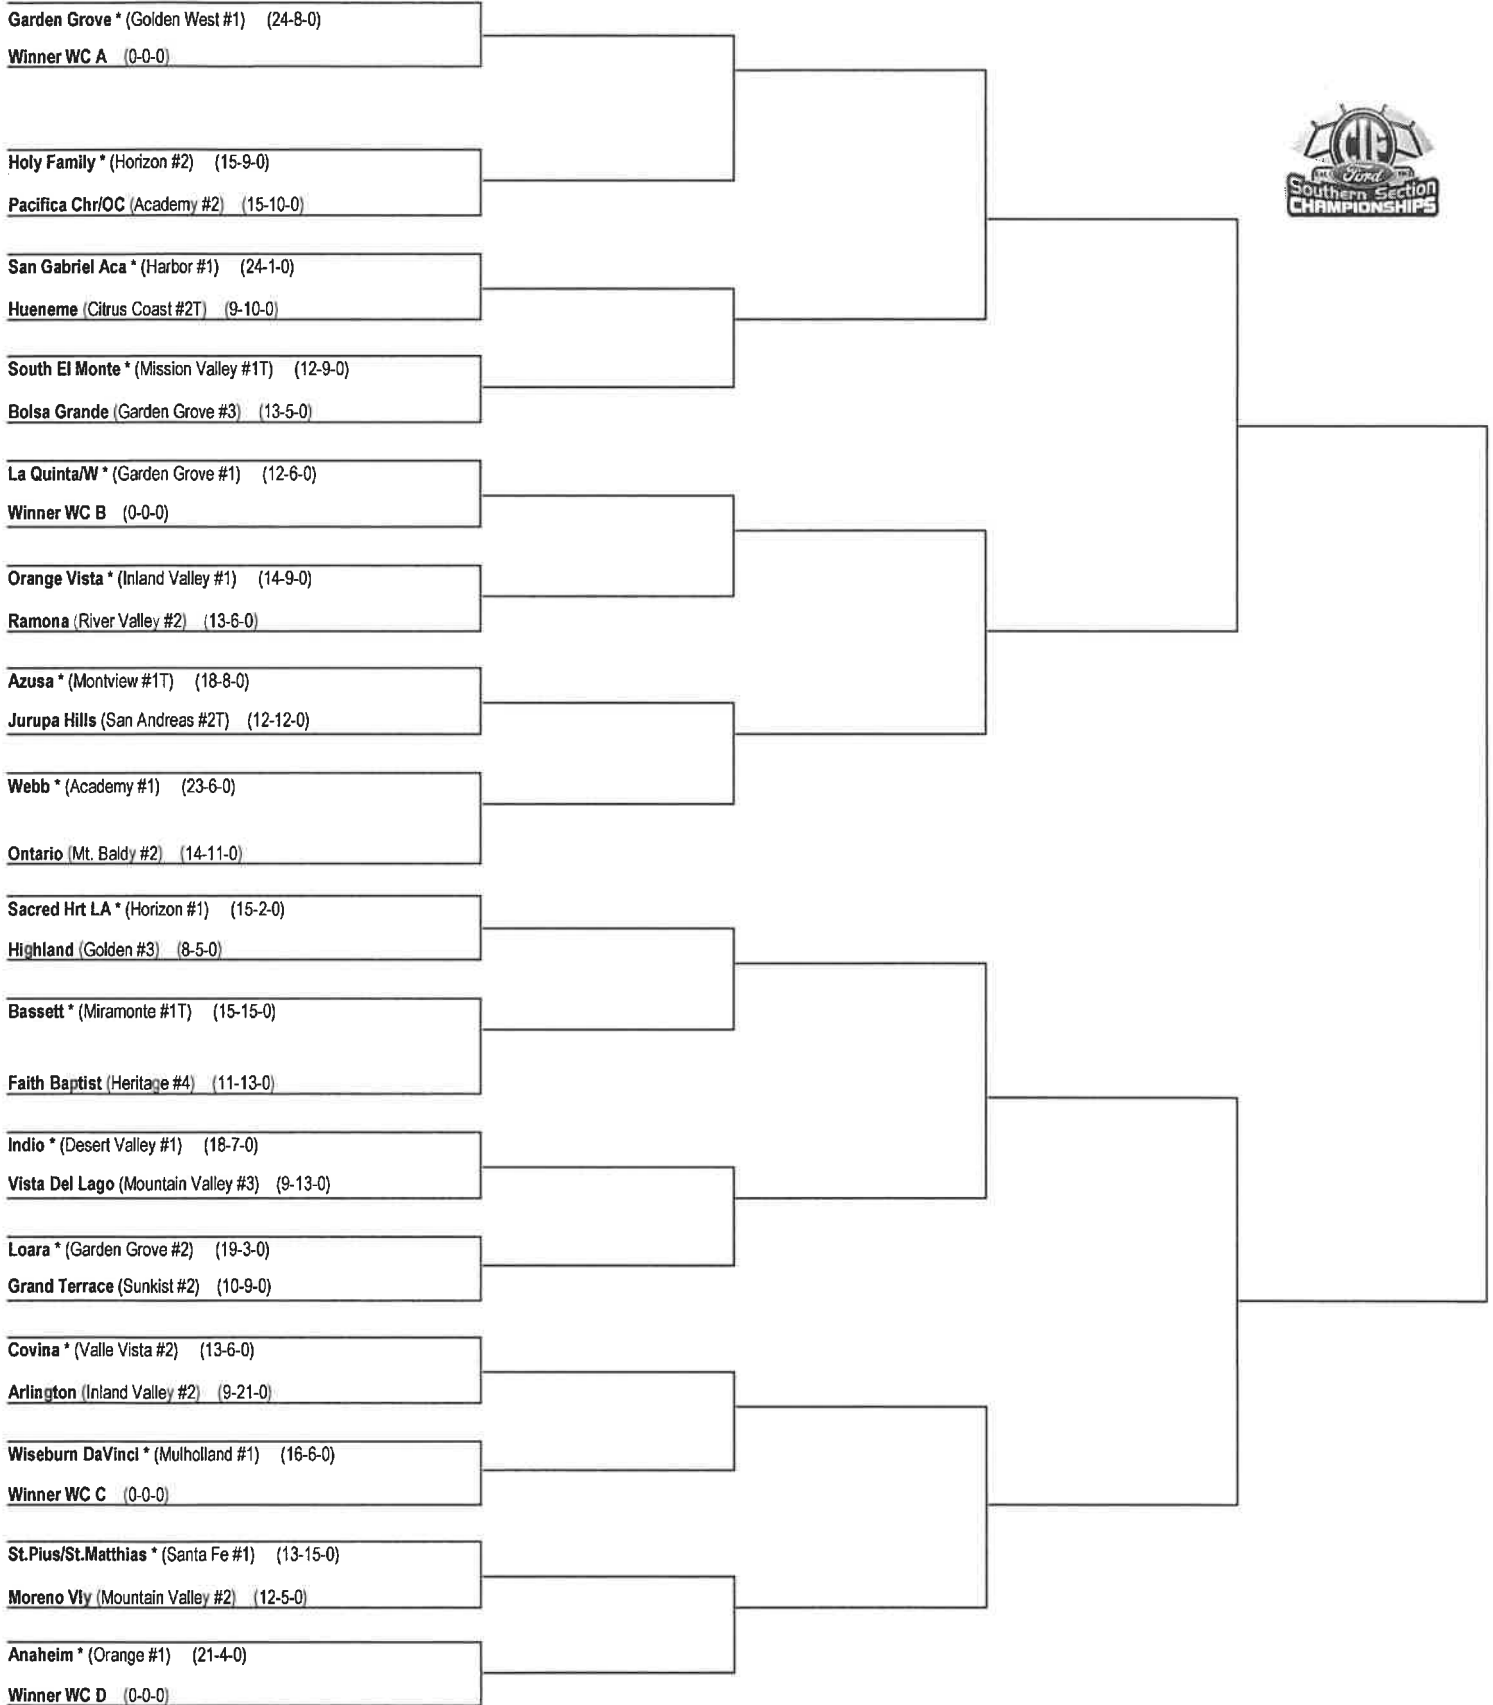

Quarter Final

Semi Final

Final

*Denote host school. This draw sheet was made based upon information available to the CIF-SS as of 10/19/19. We reserve the right to adjust the draw sheet at any time. All games with the exception of the final round will start at 6:00 p.m. unless another time is mutually agreed upon and clearance is received from the CIF-SS Office. Pre-Flips will be available following the Wildcard matches. Pre-flip for subsequent rounds are available at www.cifss.org. Please submit your scores immediately following the game at CIFSSHOME.ORG. Draw results are available on our web site @ www.cifss.org.