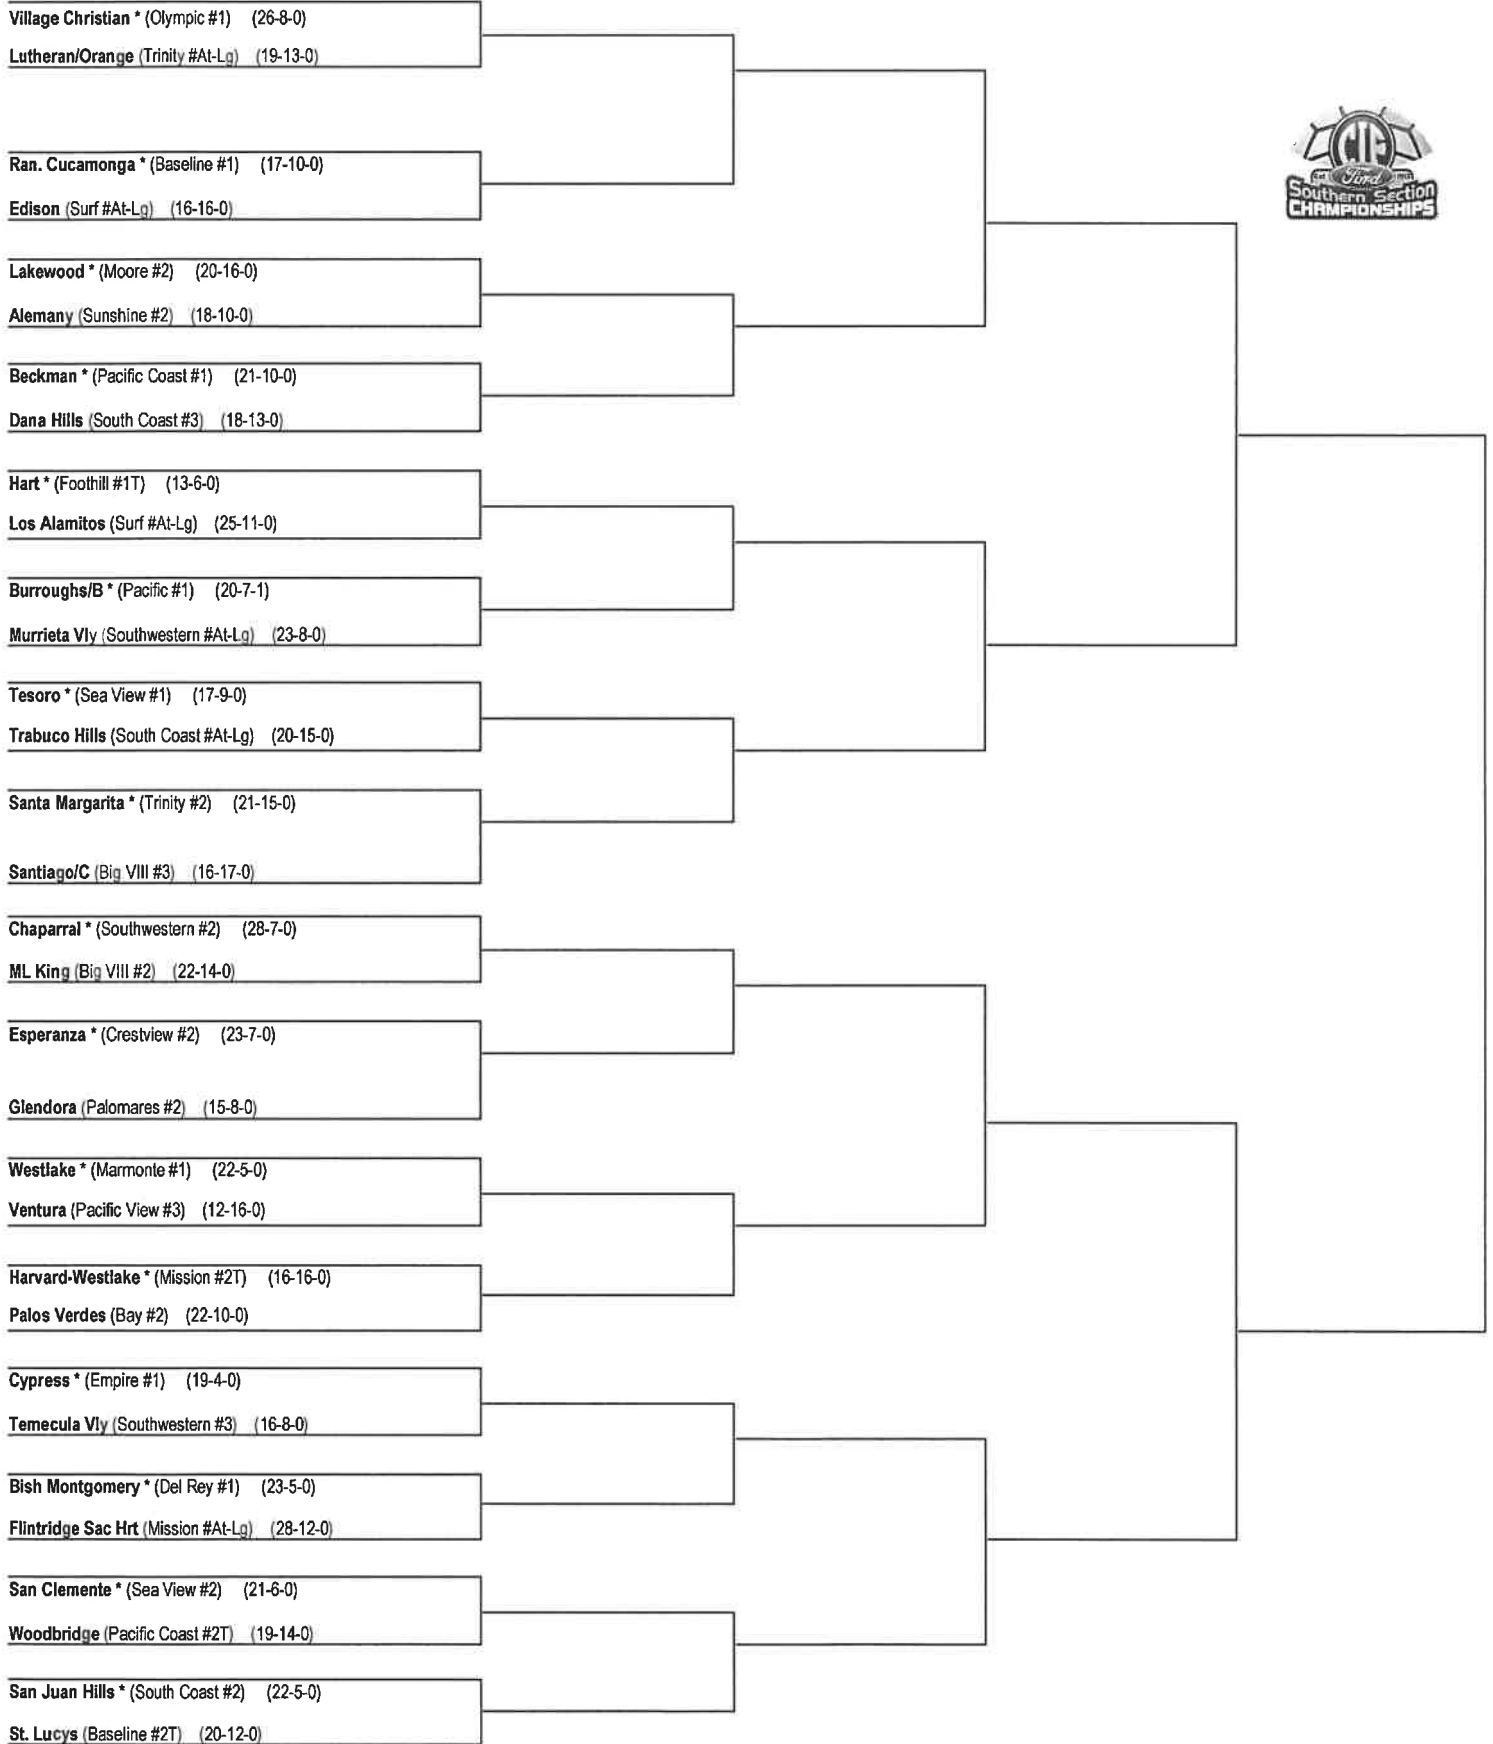

Quarter Final

Semi Final

Final

*Denote host school. This draw sheet was made based upon information available to the CIF-SS as of 10/19/19. We reserve the right to adjust the draw sheet at any time. All games with the exception of the final round will start at 6:00 p.m. unless another time is mutually agreed upon and clearance is received from the CIF-SS Office. Pre-Flips will be available following the Wildcard matches. Pre-flip for subsequent rounds are available at www.cifss.org. Please submit your scores immediately following the game at CIFSSHOME.ORG. Draw results are available on our web site @ www.cifss.org.