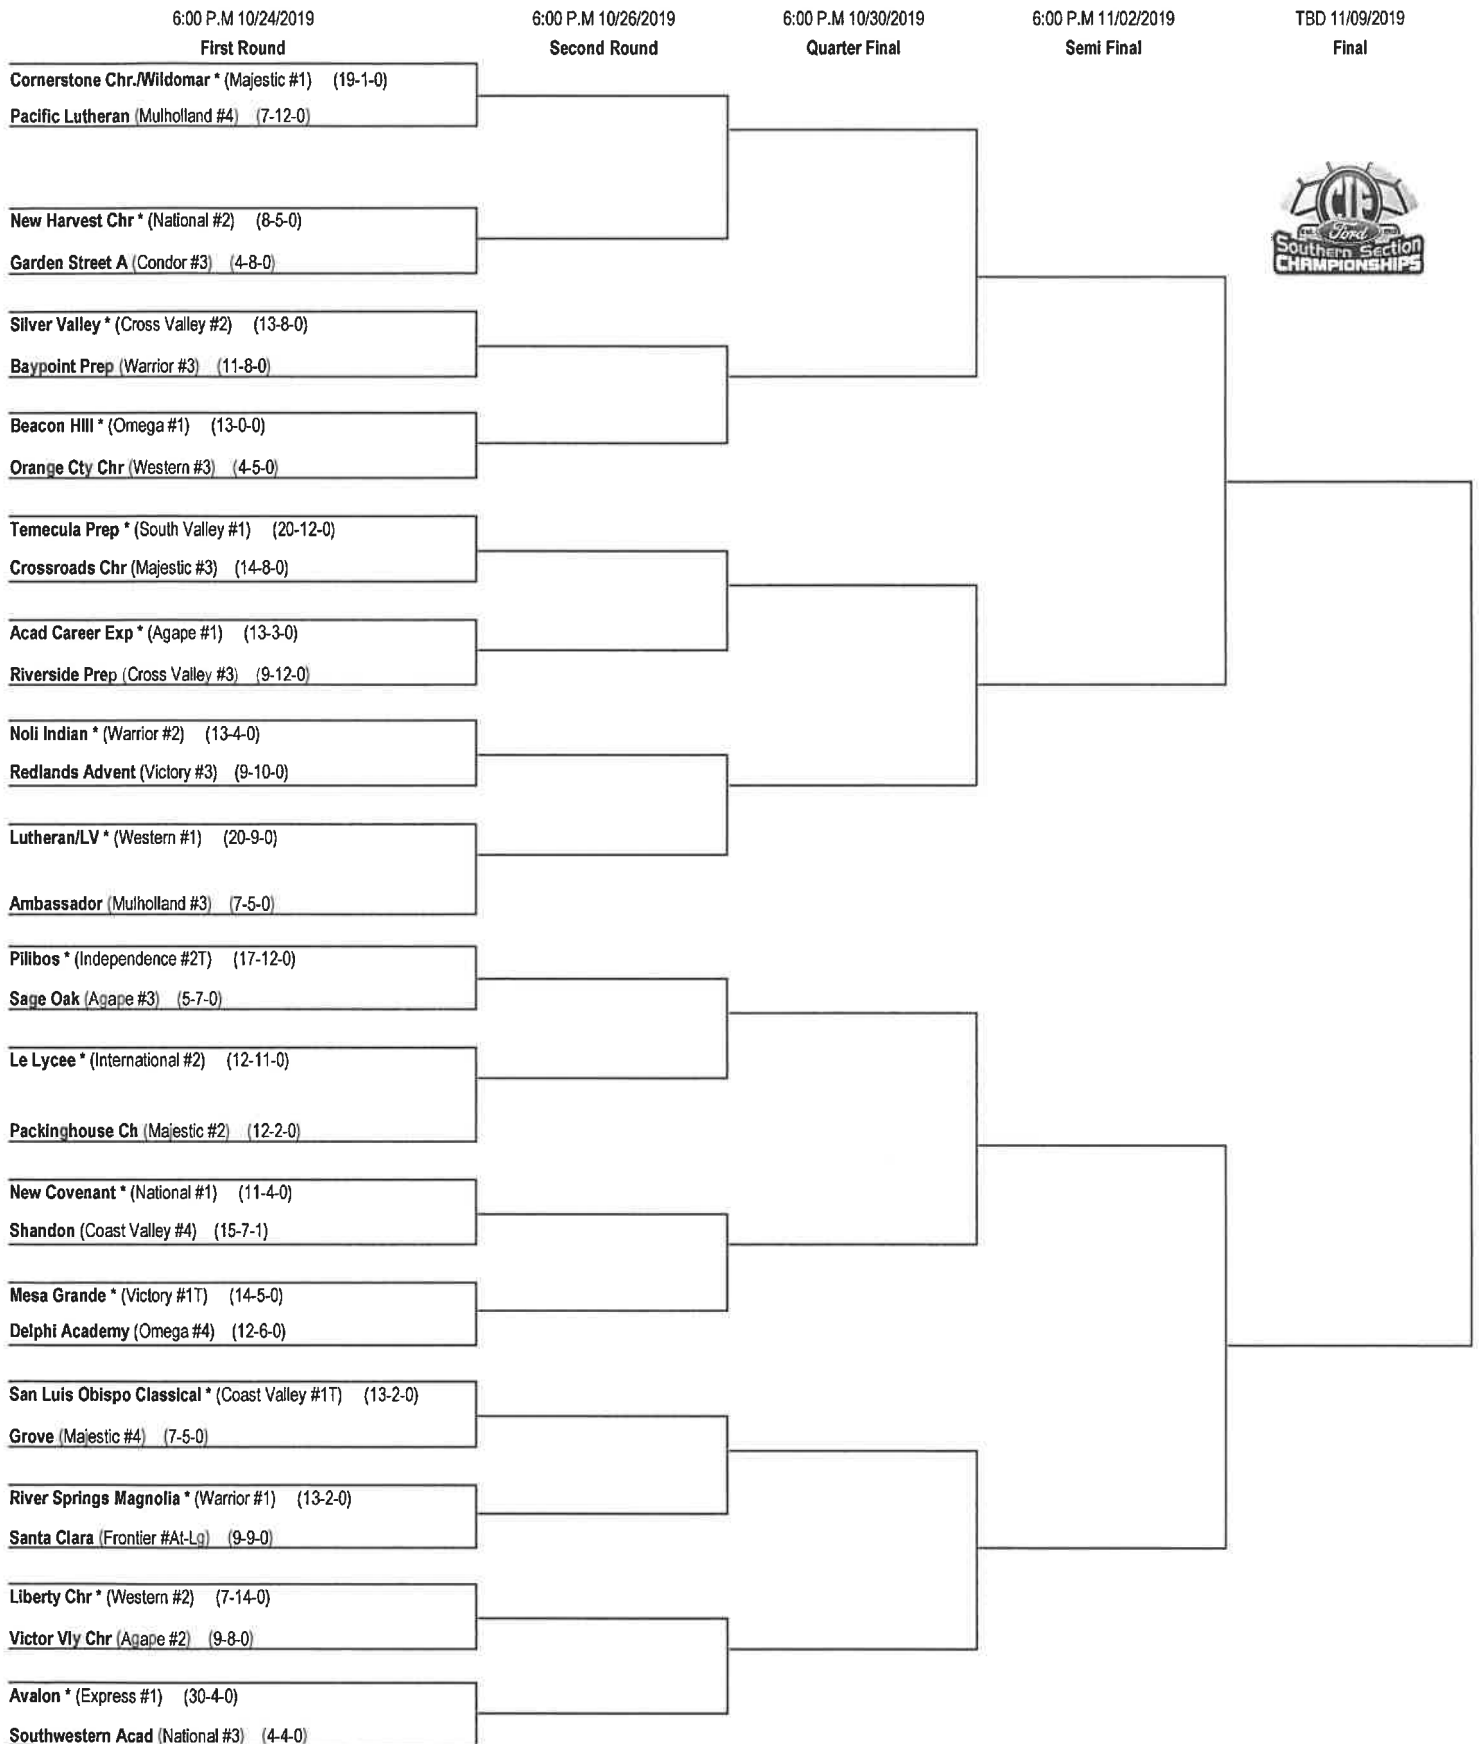

2019 CIF-SS FORD GIRLS VOLLEYBALL DIVISION 9 CHAMPIONSHIPS

*Denote host school. This draw sheet was made based upon information available to the CIF-SS as of 10/19/19. We reserve the right to adjust the draw sheet at any time. All games with the exception of the final round will start at 6:00 p.m. unless another time is mutually agreed upon and clearance is received from the CIF-SS Office. Pre-Flips will be available following the Wildcard matches. Pre-flip for subsequent rounds are available at www.cifss.org. Please submit your scores immediately following the game at CIFSSHOME.ORG. Draw results are available on our web site @ www.cifss.org.