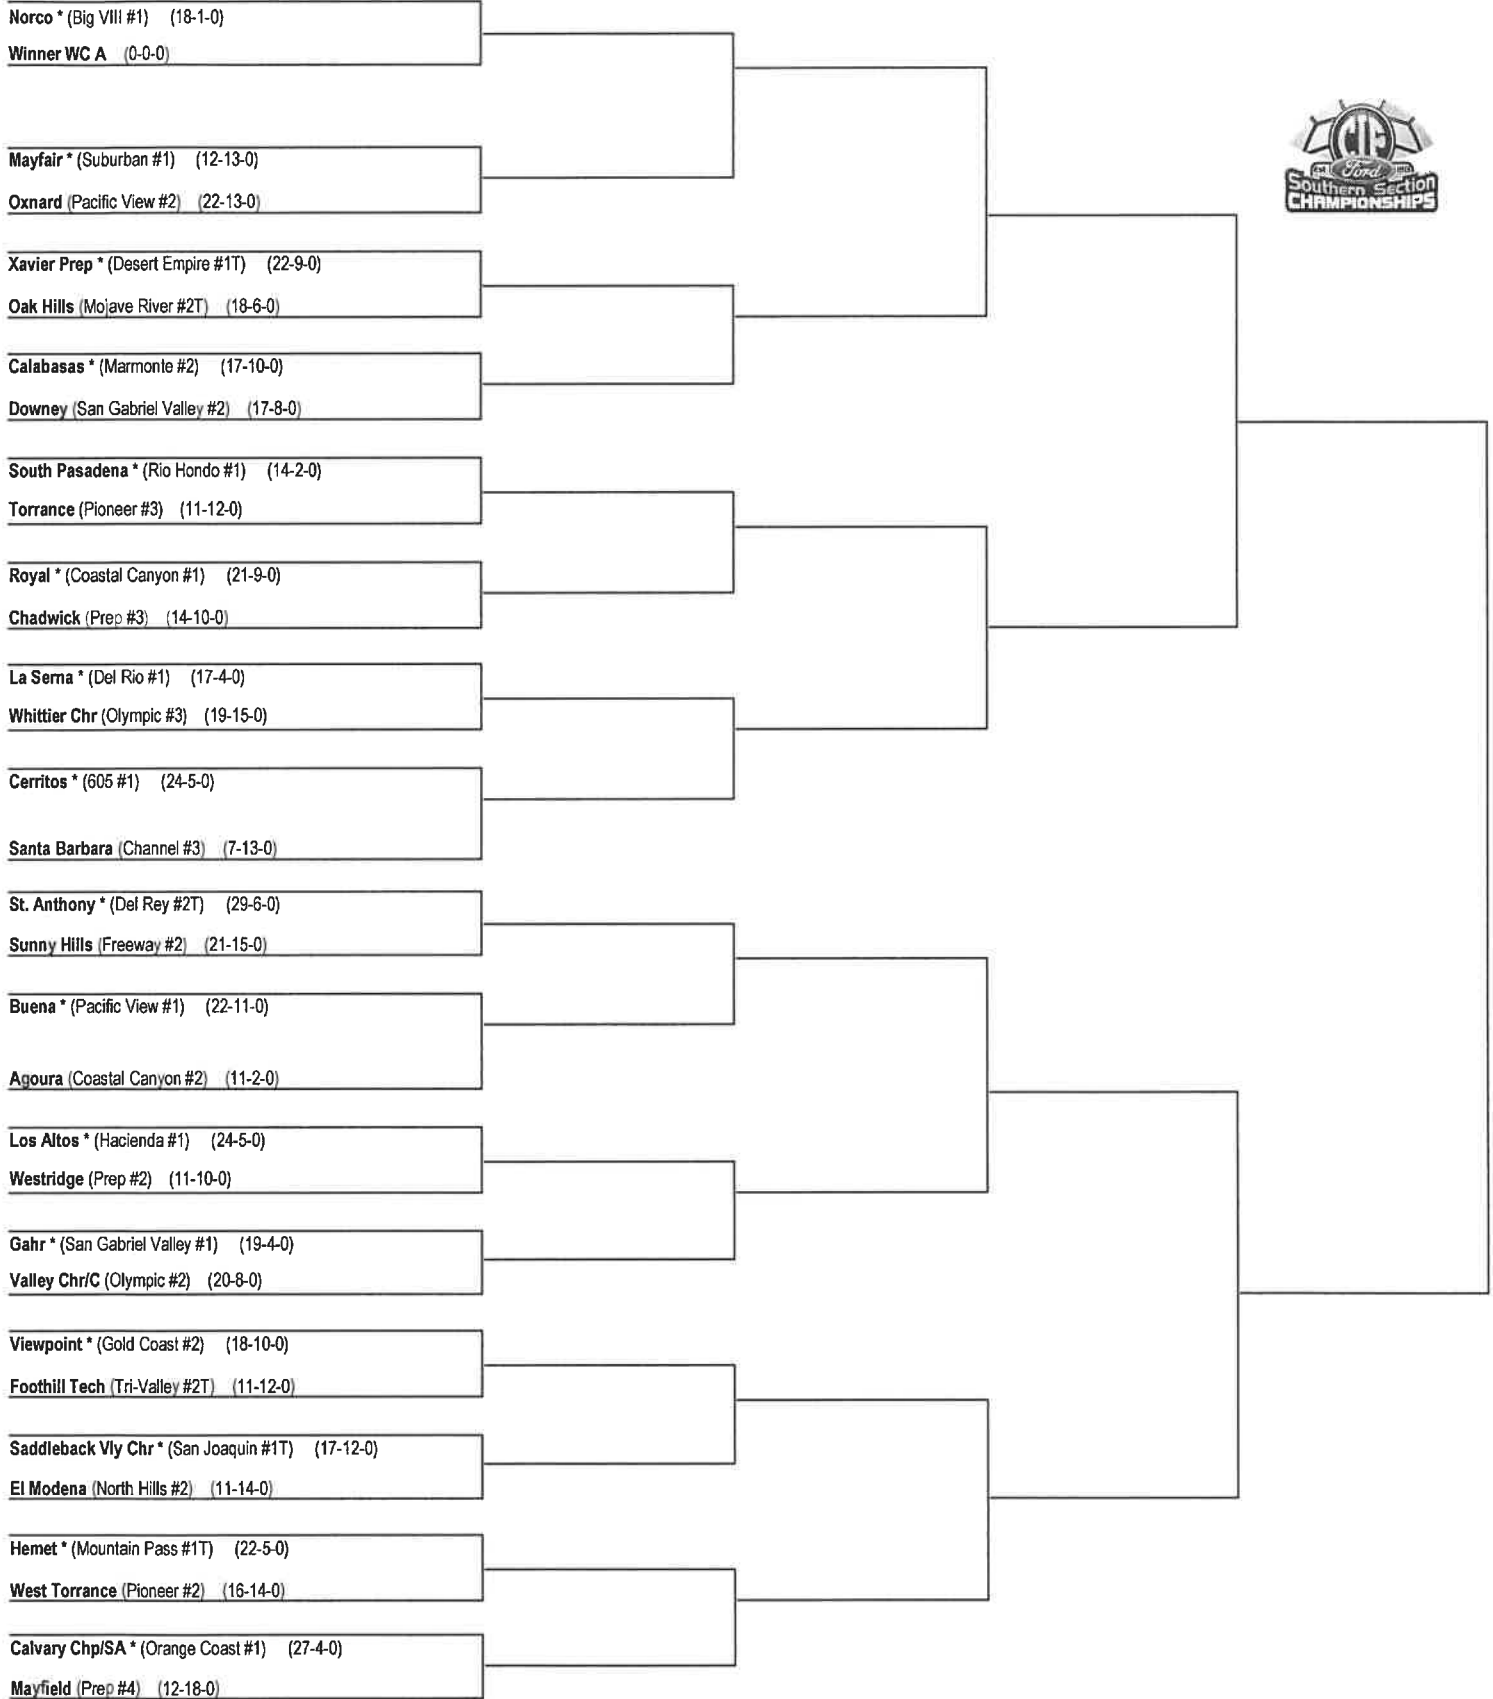

Quarter Final

Semi Final

Final

*Denote host school. This draw sheet was made based upon information available to the CIF-SS as of 10/19/19. We reserve the right to adjust the draw sheet at any time. All games with the exception of the final round will start at 6:00 p.m. unless another time is mutually agreed upon and clearance is received from the CIF-SS Office. Pre-Flips will be available following the Wildcard matches. Pre-flip for subsequent rounds are available at www.cifss.org. Please submit your scores immediately following the game at CIFSSHOME.ORG. Draw results are available on our web site @ www.cifss.org.