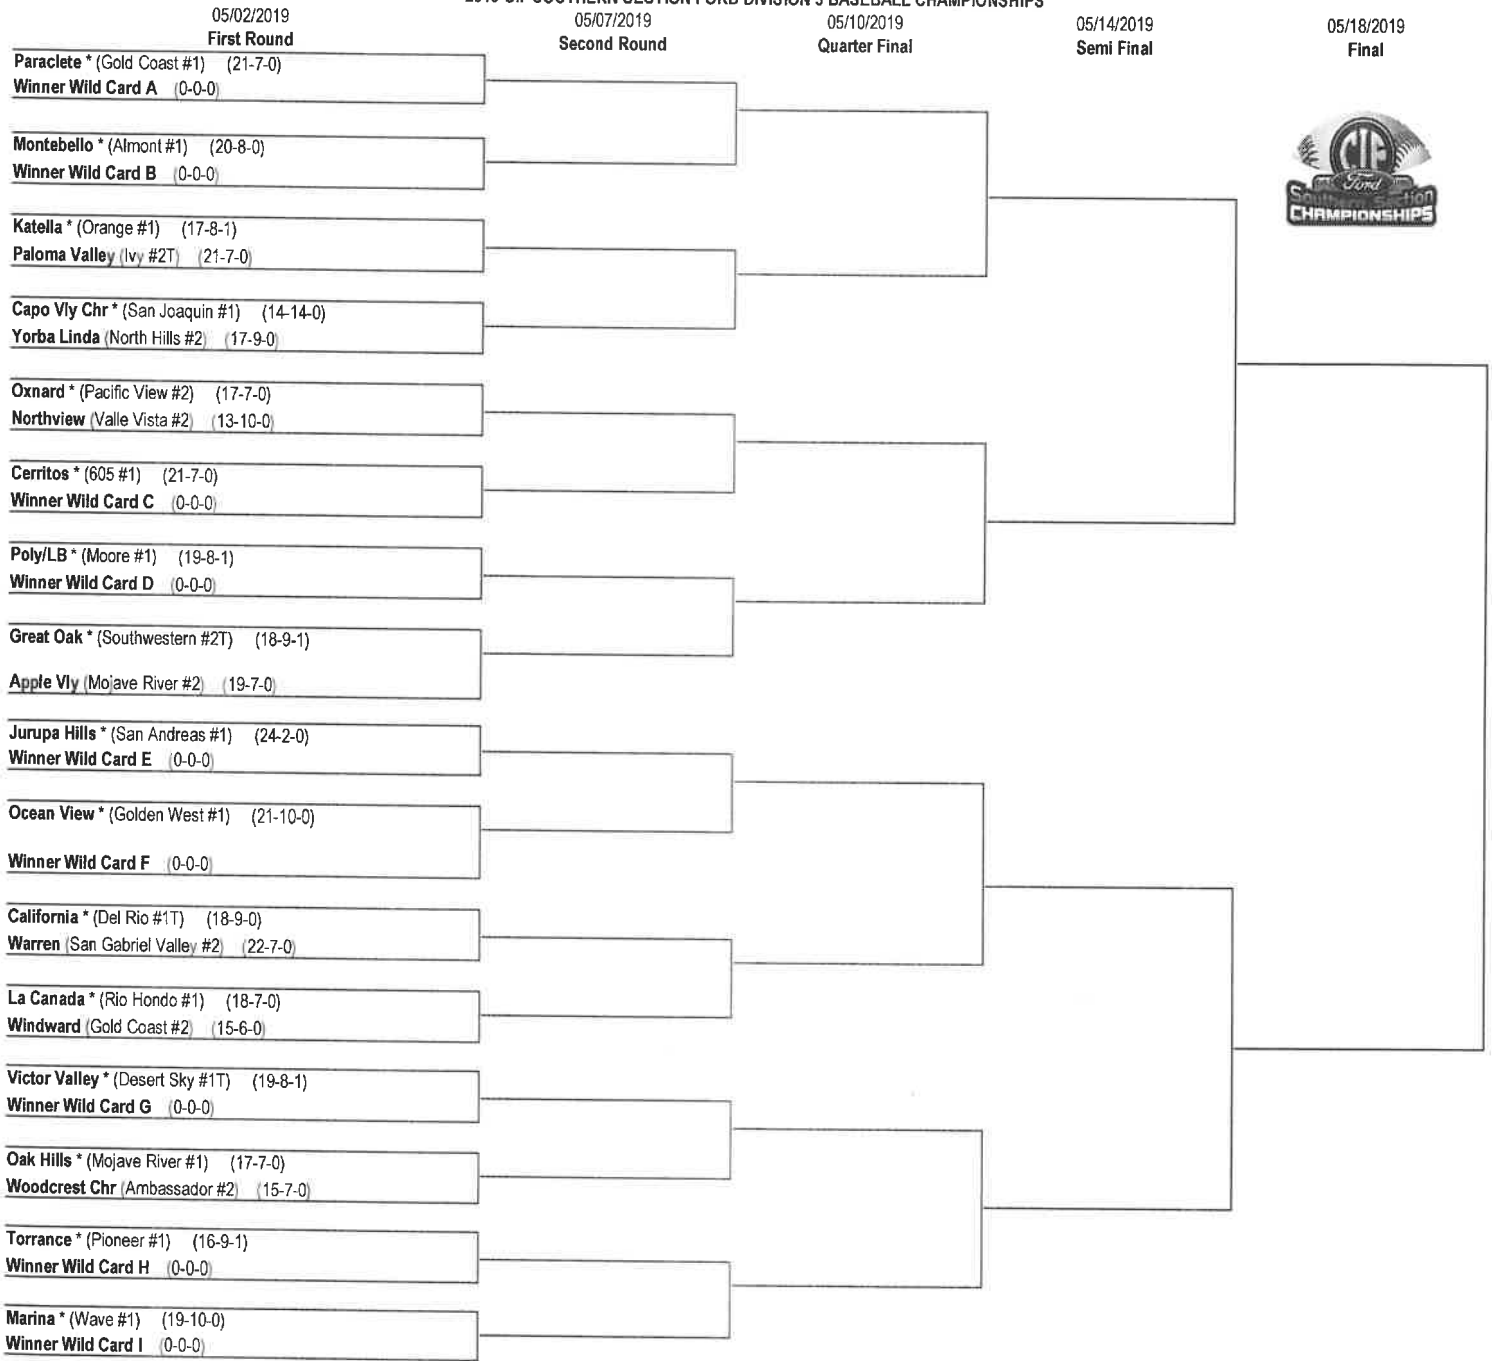

2019 CIF SOUTHERN SECTION FORD DIVISION 3 BASEBALL CHAMPIONSHIPS

* DENOTES HOME TEAM This draw sheet was made based upon information available to the CIF-SS as of 4/26/19. We reserve the right to adjust the draw sheet as a result of information which would update any final league standings. All games are scheduled to start at 3:15 p.m. unless another time is mutually agreed upon and clearance received from the CIF-SS Office. Public coin flips will be held in the CIF-SS lobby according to the following schedule: 2nd Rnd May 1 - 9 am (Div. 1,3,5,7) & May 2 - 9 am (Div. 2,4,6) Qtr Finals May 8th - 10 am, Semi Finals May 11th - 9 am, Finals May 15th - 10 am. PLEASE ENTER SCORES INTO www.cifsshome.org.