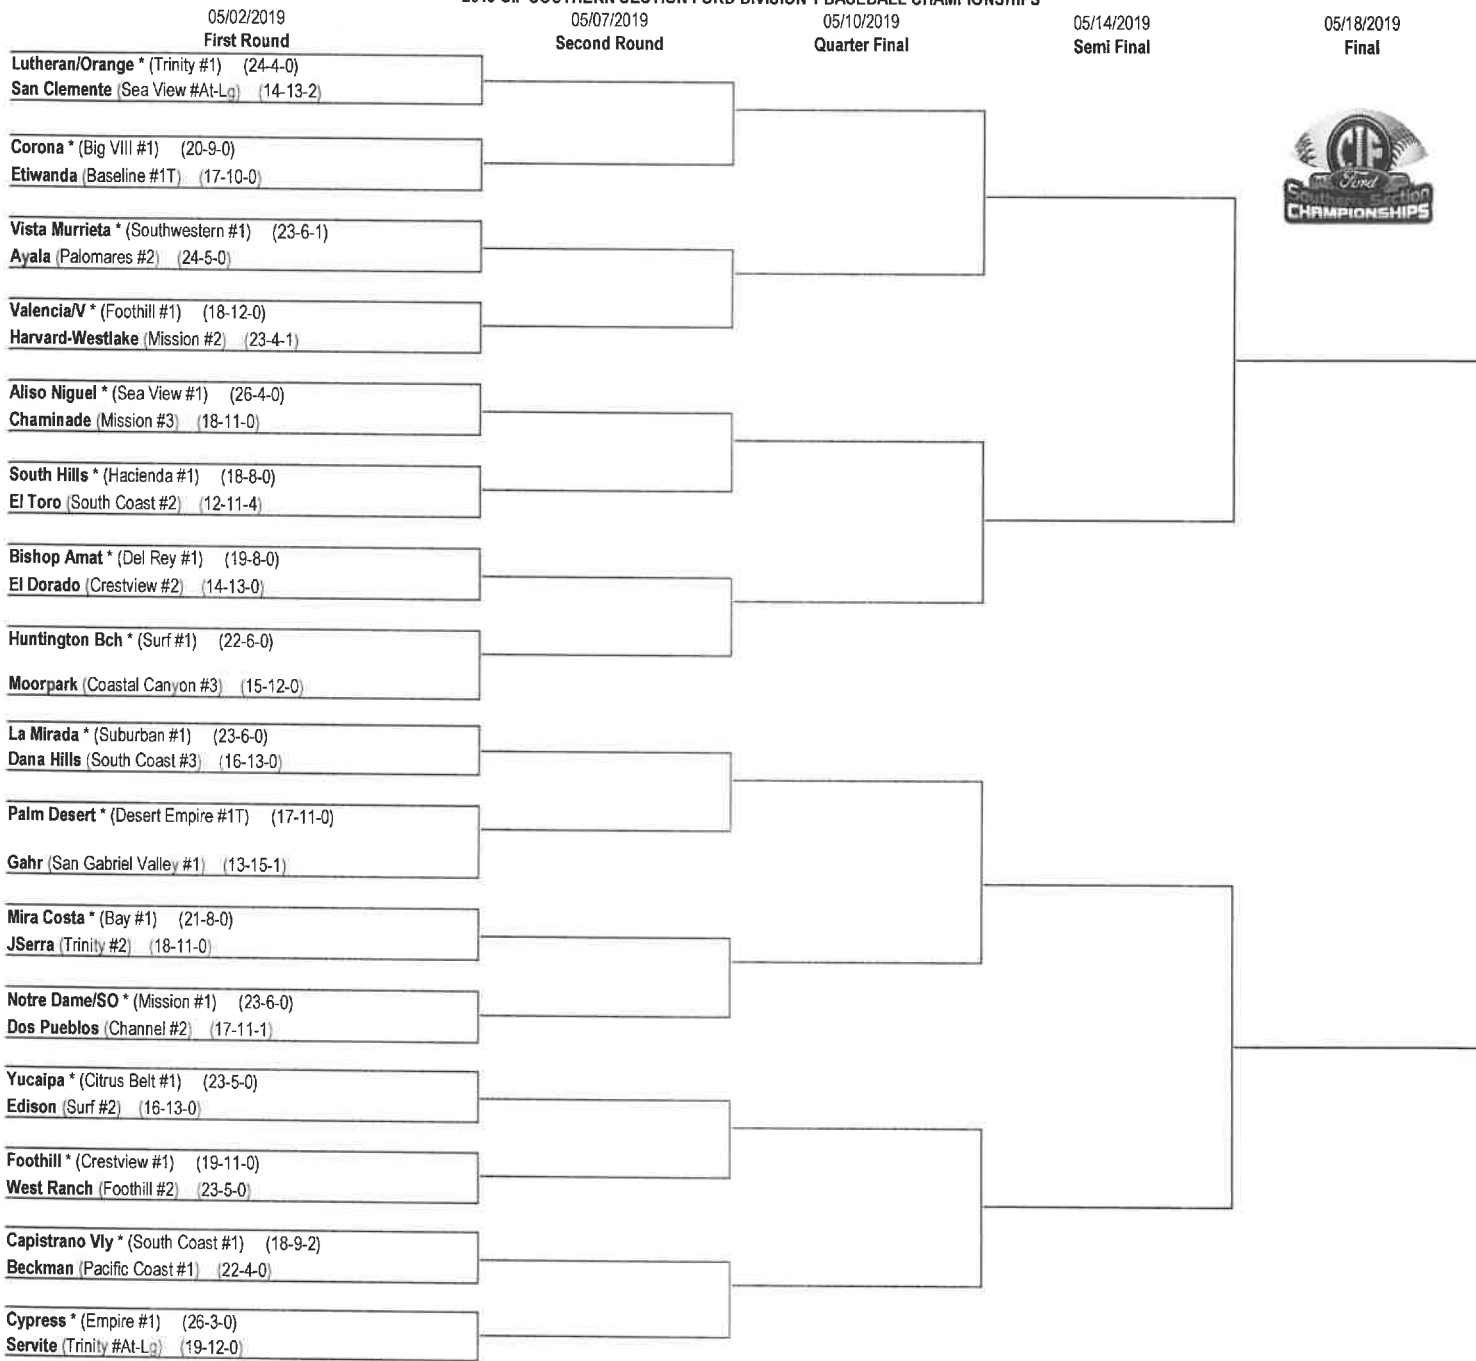

2019 CIF SOUTHERN SECTION FORD DIVISION 1 BASEBALL CHAMPIONSHIPS

* DENOTES HOME TEAM This draw sheet was made based upon information available to the CIF-SS as of 4/26/19. We reserve the right to adjust the draw sheet as a result of information which would update any final league standings. All games are scheduled to start at 3:15 p.m. unless another time is mutually agreed upon and clearance received from the CIF-SS Office. Public coin flips will be held in the CIF-SS lobby according to the following schedule: 2nd Rnd May 1 - 9 am (Div. 1,3,5,7) & May 2 - 9 am (Div. 2,4,6) Qtr Finals May 8th - 10 am, Semi Finals May 11th - 9 am, Finals May 15th - 10 am. PLEASE ENTER SCORES INTO www.cifsshhome.org.