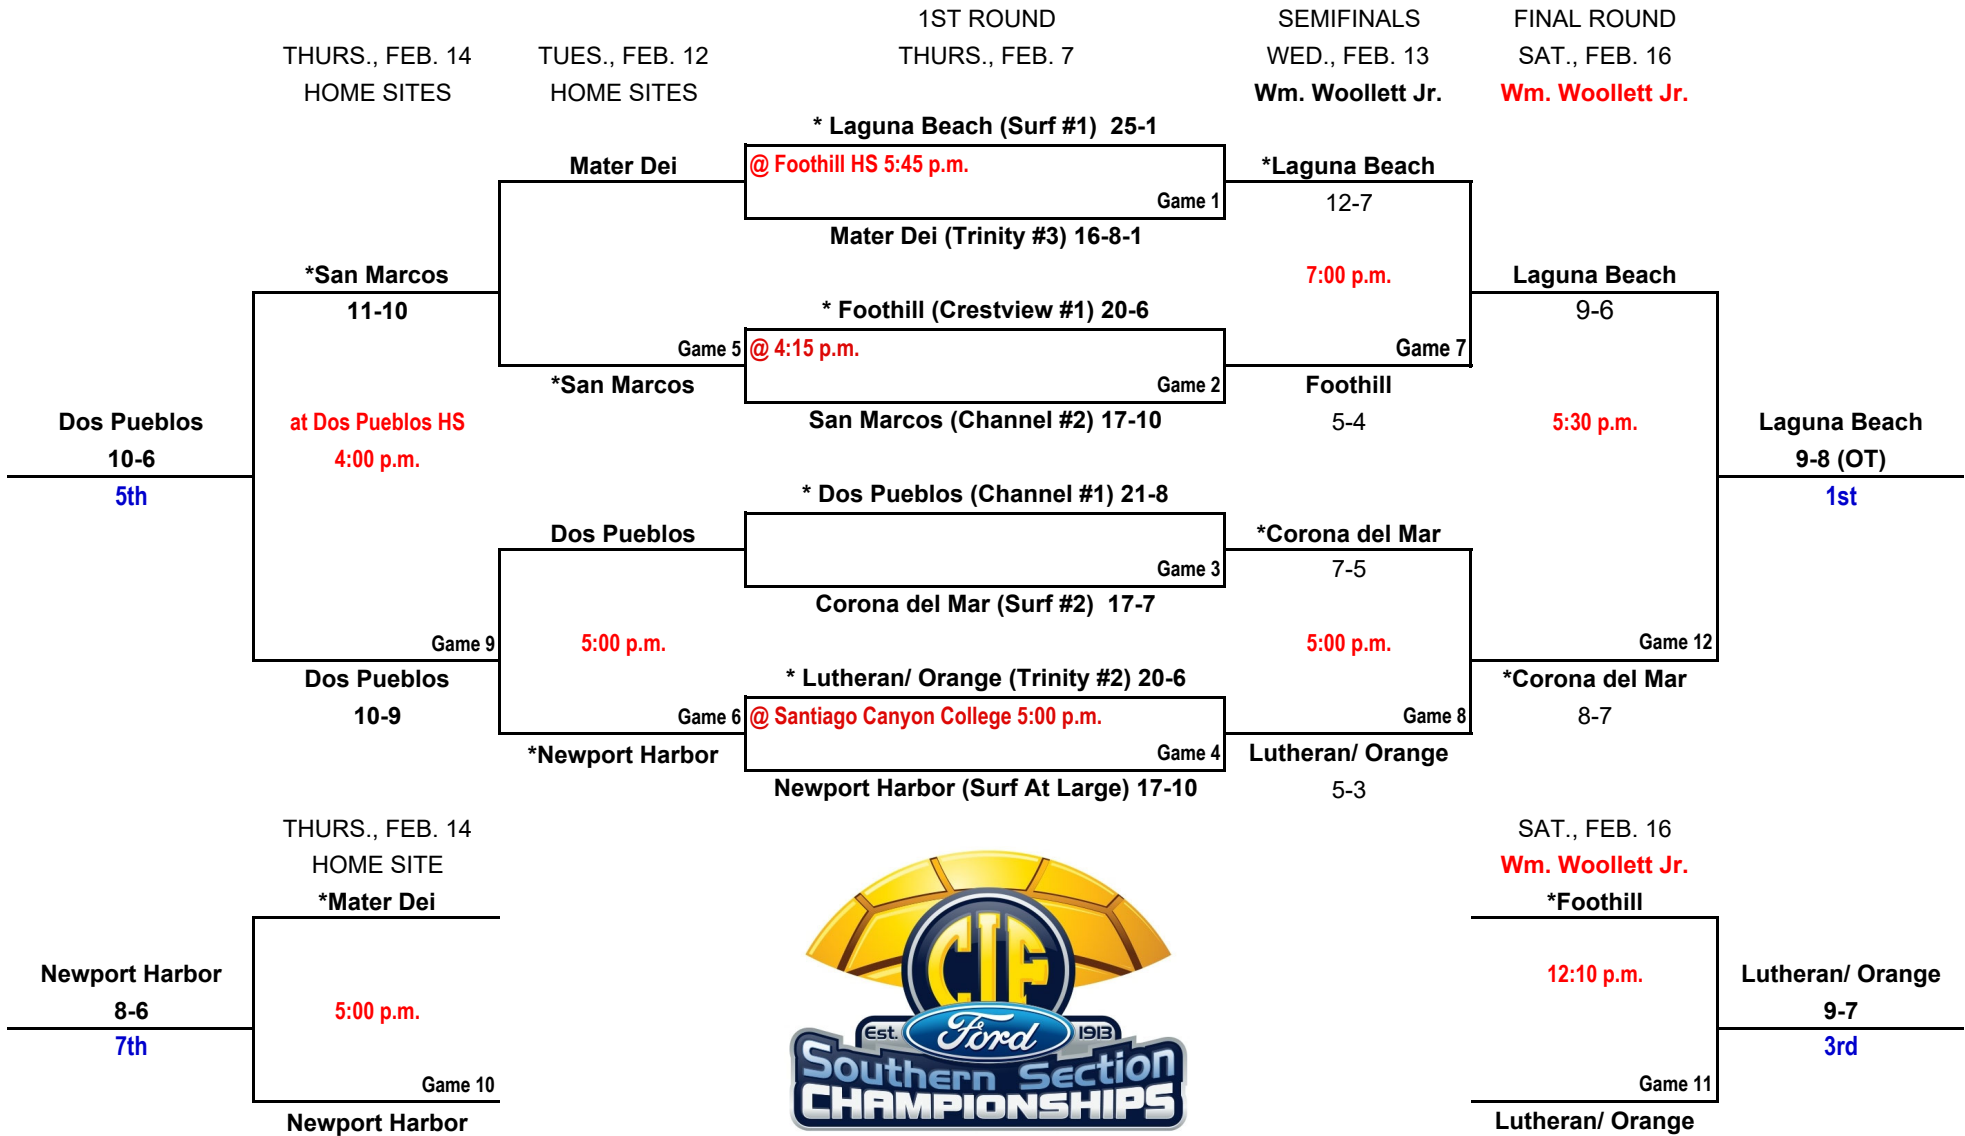

2019 DIVISION 1 CIF-SS/FORD GIRLS WATER POLO CHAMPIONSHIPS

CONSOLATION BRACKET

CHAMPIONSHIP BRACKET

*Denotes Host Team

This draw sheet was made based upon information available to the CIF-SS as of 2/1/19. We reserve the right to adjust the draw sheet as a result of information which would update any final league standings. Please note: Teams receiving a bye in the first round shall be the host team in the next round. Games will start at 5:00 p.m., unless another time is cleared by the CIF Southern Section Office. Pre-Flips will be conducted. Draw results available on our web site @ www.cifss.org.