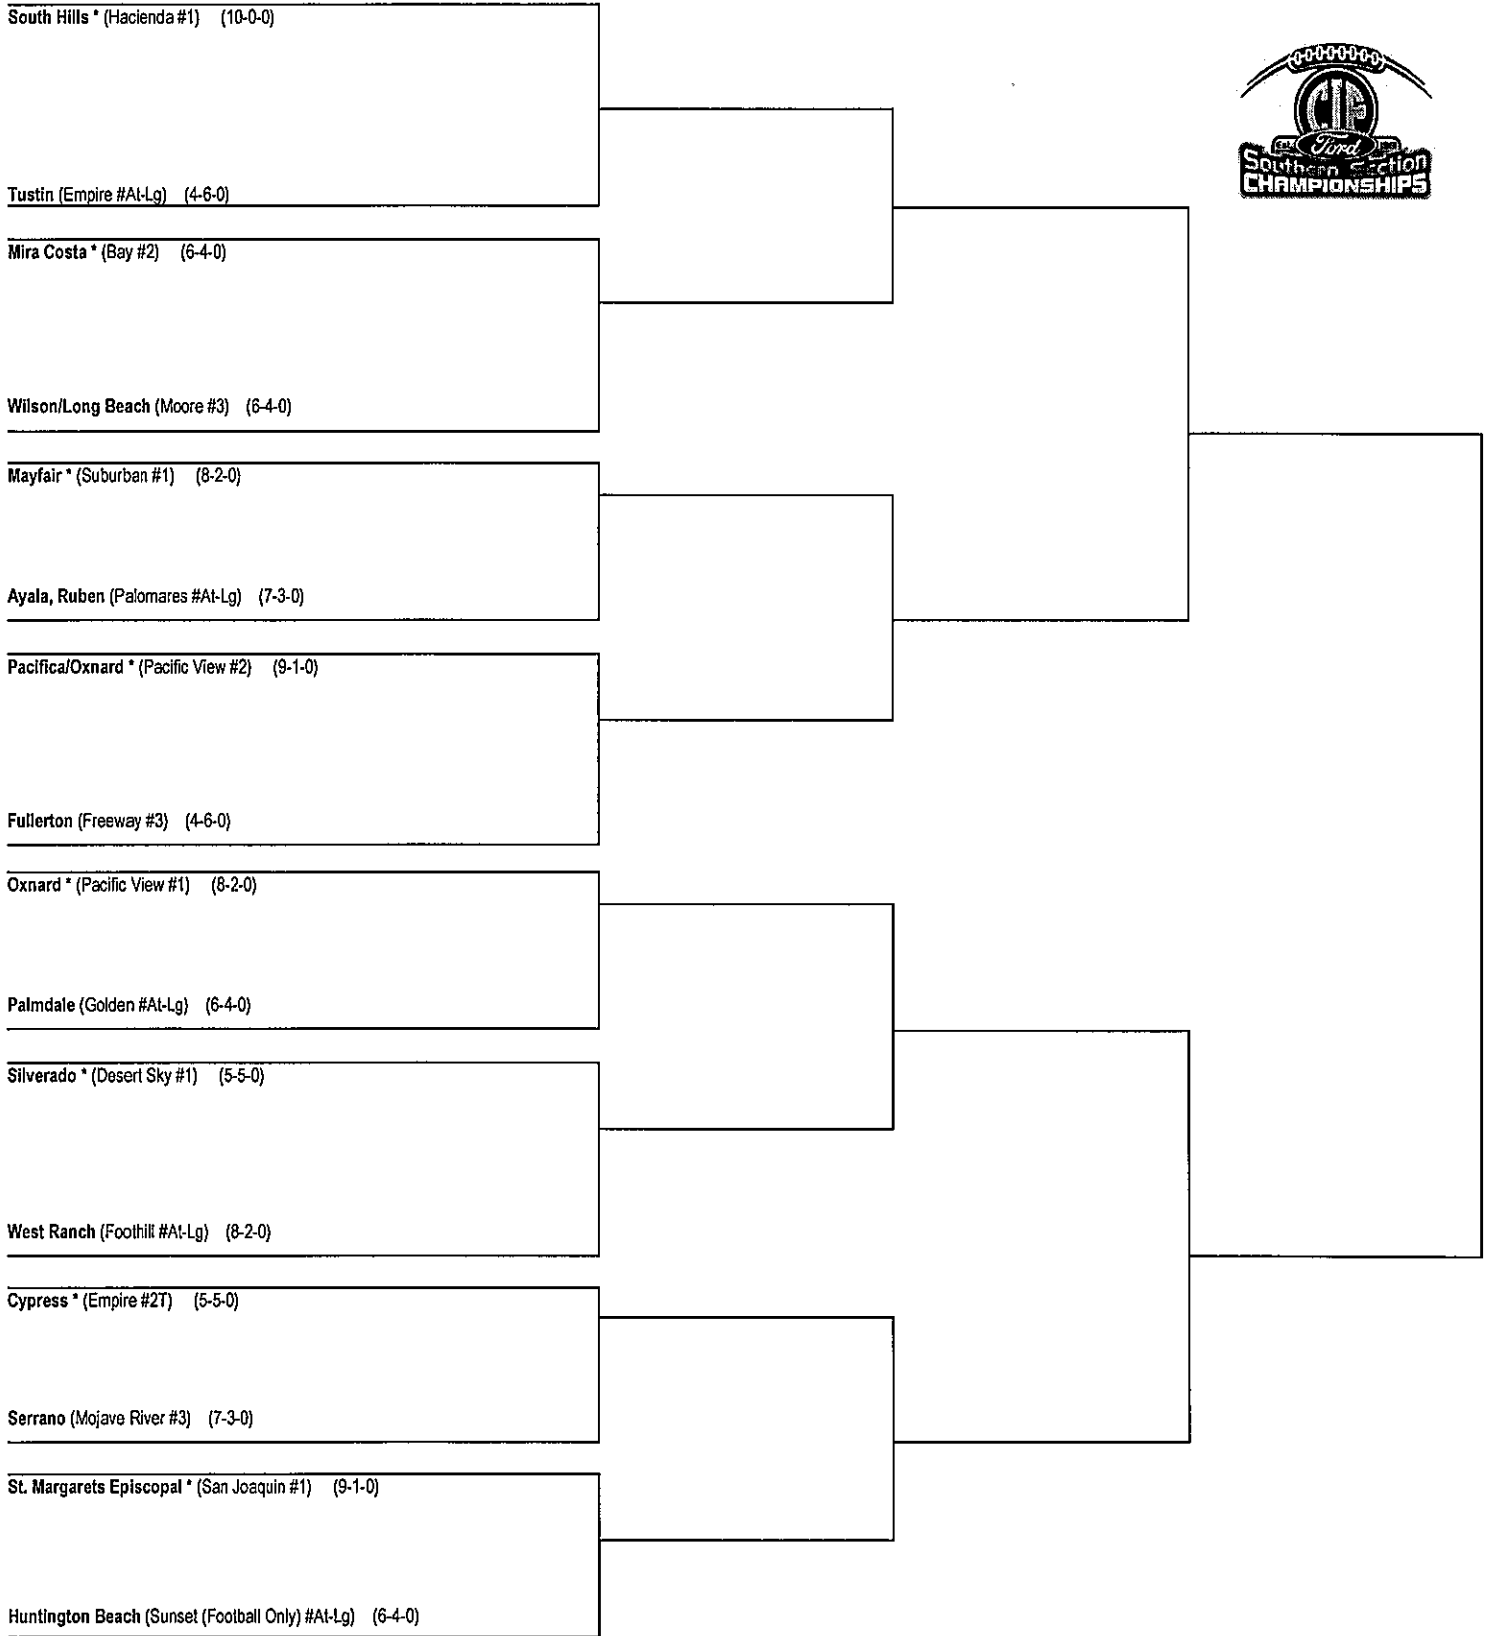

2018 Division 6 11-MAN FOOTBALL BRACKETS

11/02/2018
First Round

11/09/2018
Quarter Final

11/16/2018
Semi Final

OR 11/24 11/23/2018
Final

*Denotes host school. This draw sheet was made based upon information available to the CIF-SS as of 10/27/18. We reserve the right to adjust the draw sheet as a result of information which would update any final league standings. All games will start at 7:30 p.m., unless another time is mutually agreed upon and clearance is received from the CIF-SS Office. Public coin flips will be held in the lobby according to the following schedule: Second round-Oct. 28 at 1:00 p.m., Semifinal round-Nov. 3 at 9:00 a.m., Final round-Nov. 10 at 9:00 a.m.