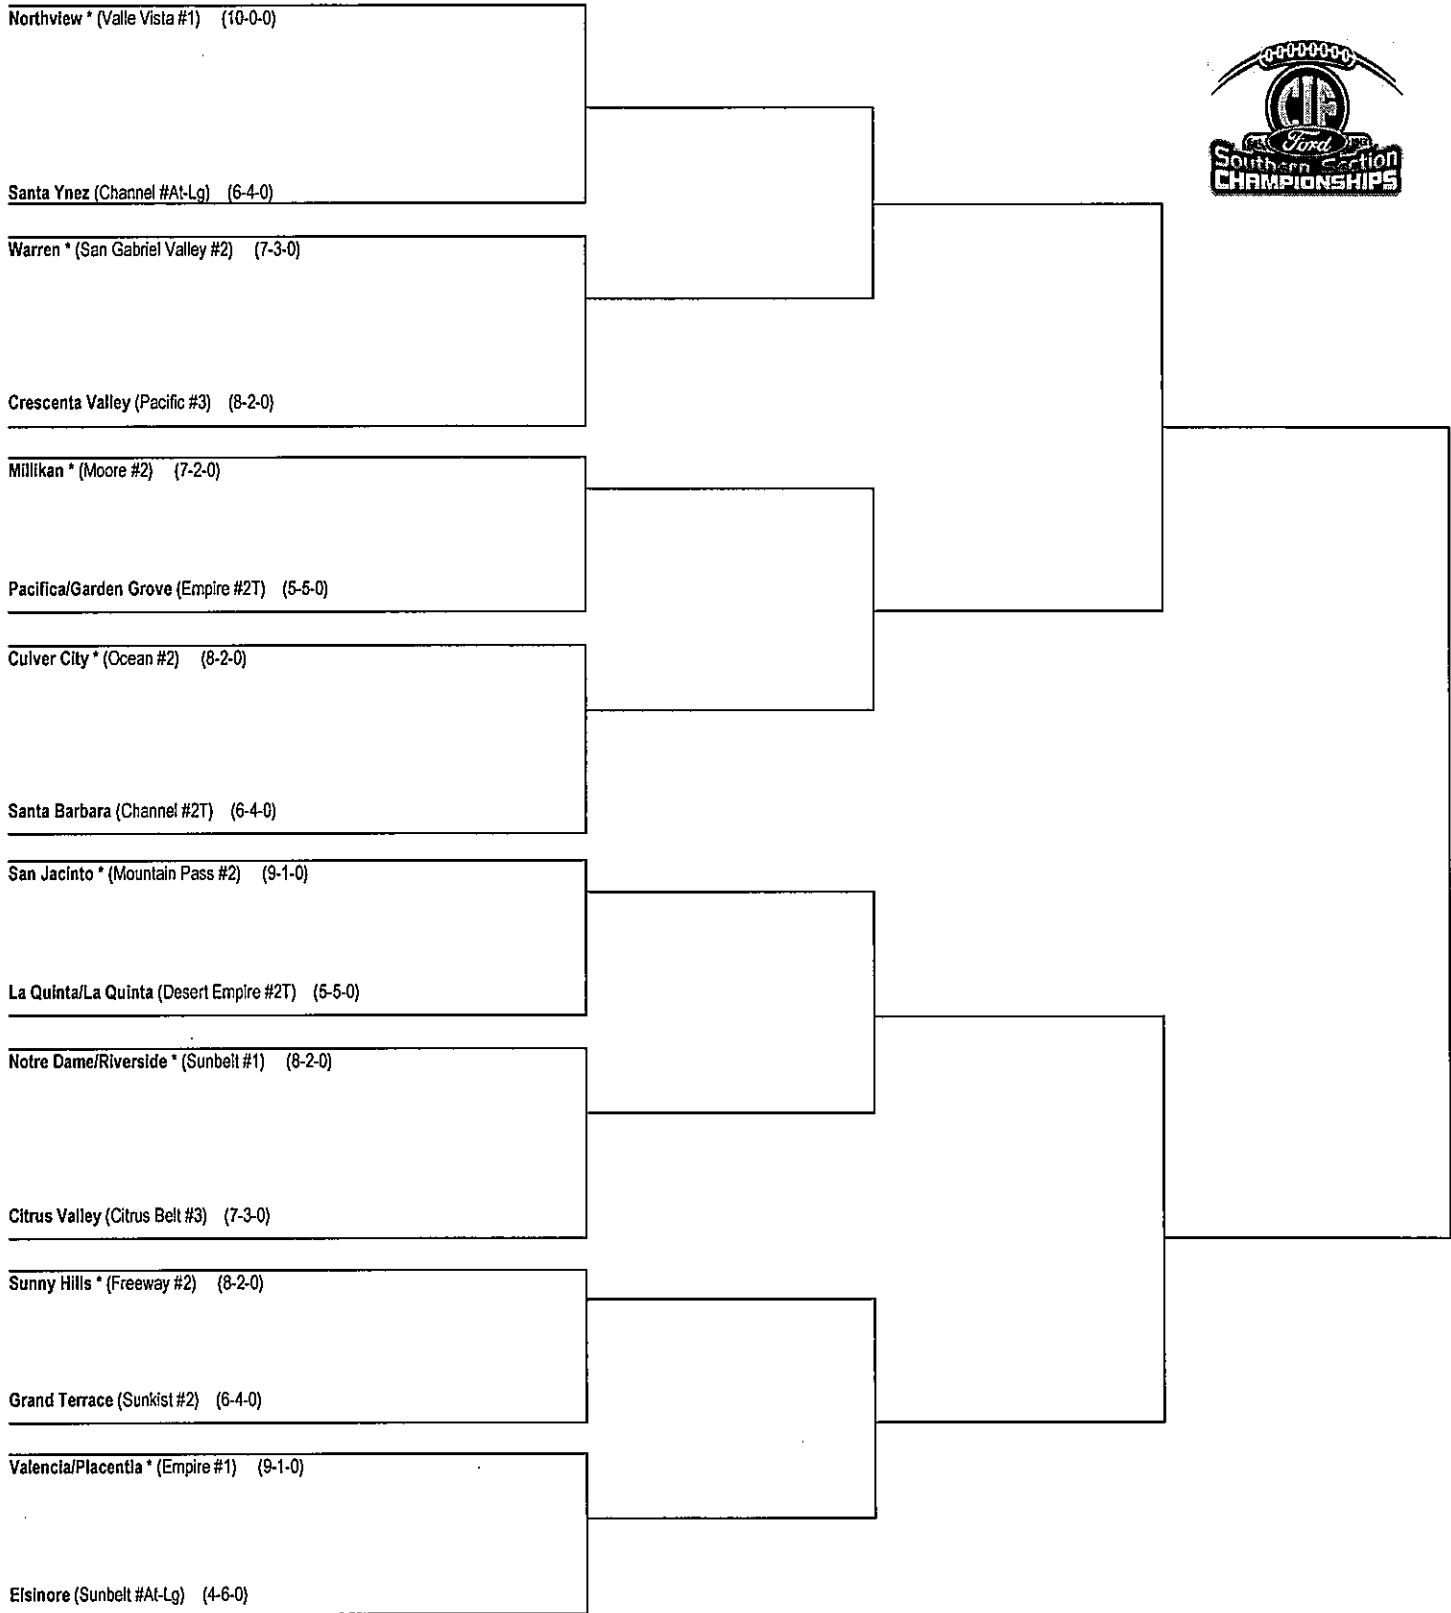

2018 Division 7 11-MAN FOOTBALL BRACKETS

11/02/2018
First Round

11/09/2018
Quarter Final

11/16/2018
Semi Final

OR 11/24 11/23/2018
Final

*Denotes host school. This draw sheet was made based upon information available to the CIF-SS as of 10/27/18. We reserve the right to adjust the draw sheet as a result of information which would update any final league standings. All games will start at 7:30 p.m., unless another time is mutually agreed upon and clearance is received from the CIF-SS Office. Public coin flips will be held in the lobby according to the following schedule: Second round-Oct. 28 at 1:00 p.m., Semifinal round-Nov. 3 at 9:00 a.m., Final round-Nov. 10 at 9:00 a.m.