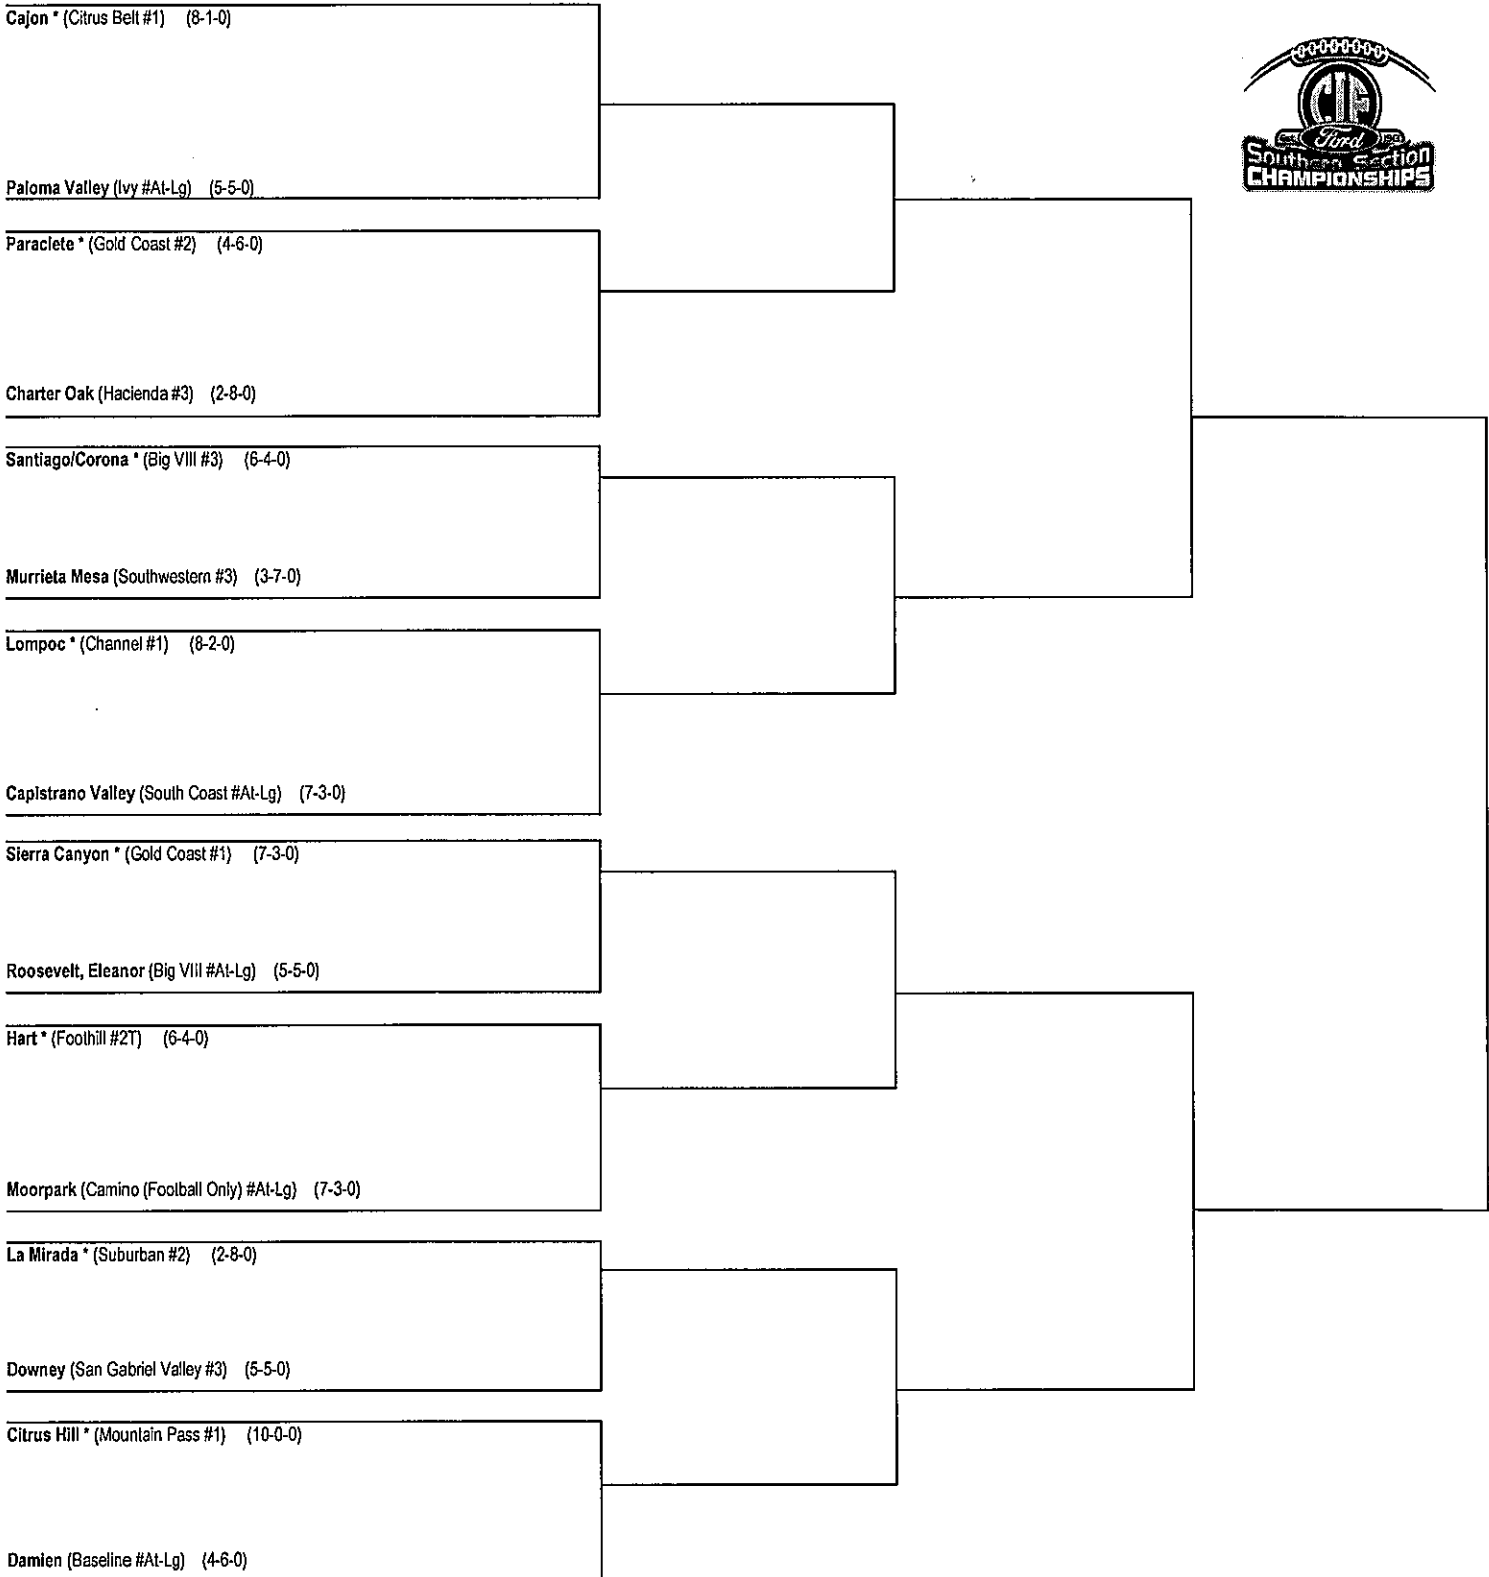

2018 Division 3 11-MAN FOOTBALL BRACKETS

11/02/2018
First Round

11/09/2018
Quarter Final

11/16/2018
Semi Final

OR 11/24 11/23/2018
Final

*Denotes host school. This draw sheet was made based upon information available to the CIF-SS as of 10/27/18. We reserve the right to adjust the draw sheet as a result of information which would update any final league standings. All games will start at 7:30 p.m., unless another time is mutually agreed upon and clearance is received from the CIF-SS Office. Public coin flips will be held in the lobby according to the following schedule: Second round-Oct. 28 at 1:00 p.m., Semifinal round-Nov. 3 at 9:00 a.m., Final round-Nov. 10 at 9:00 a.m.