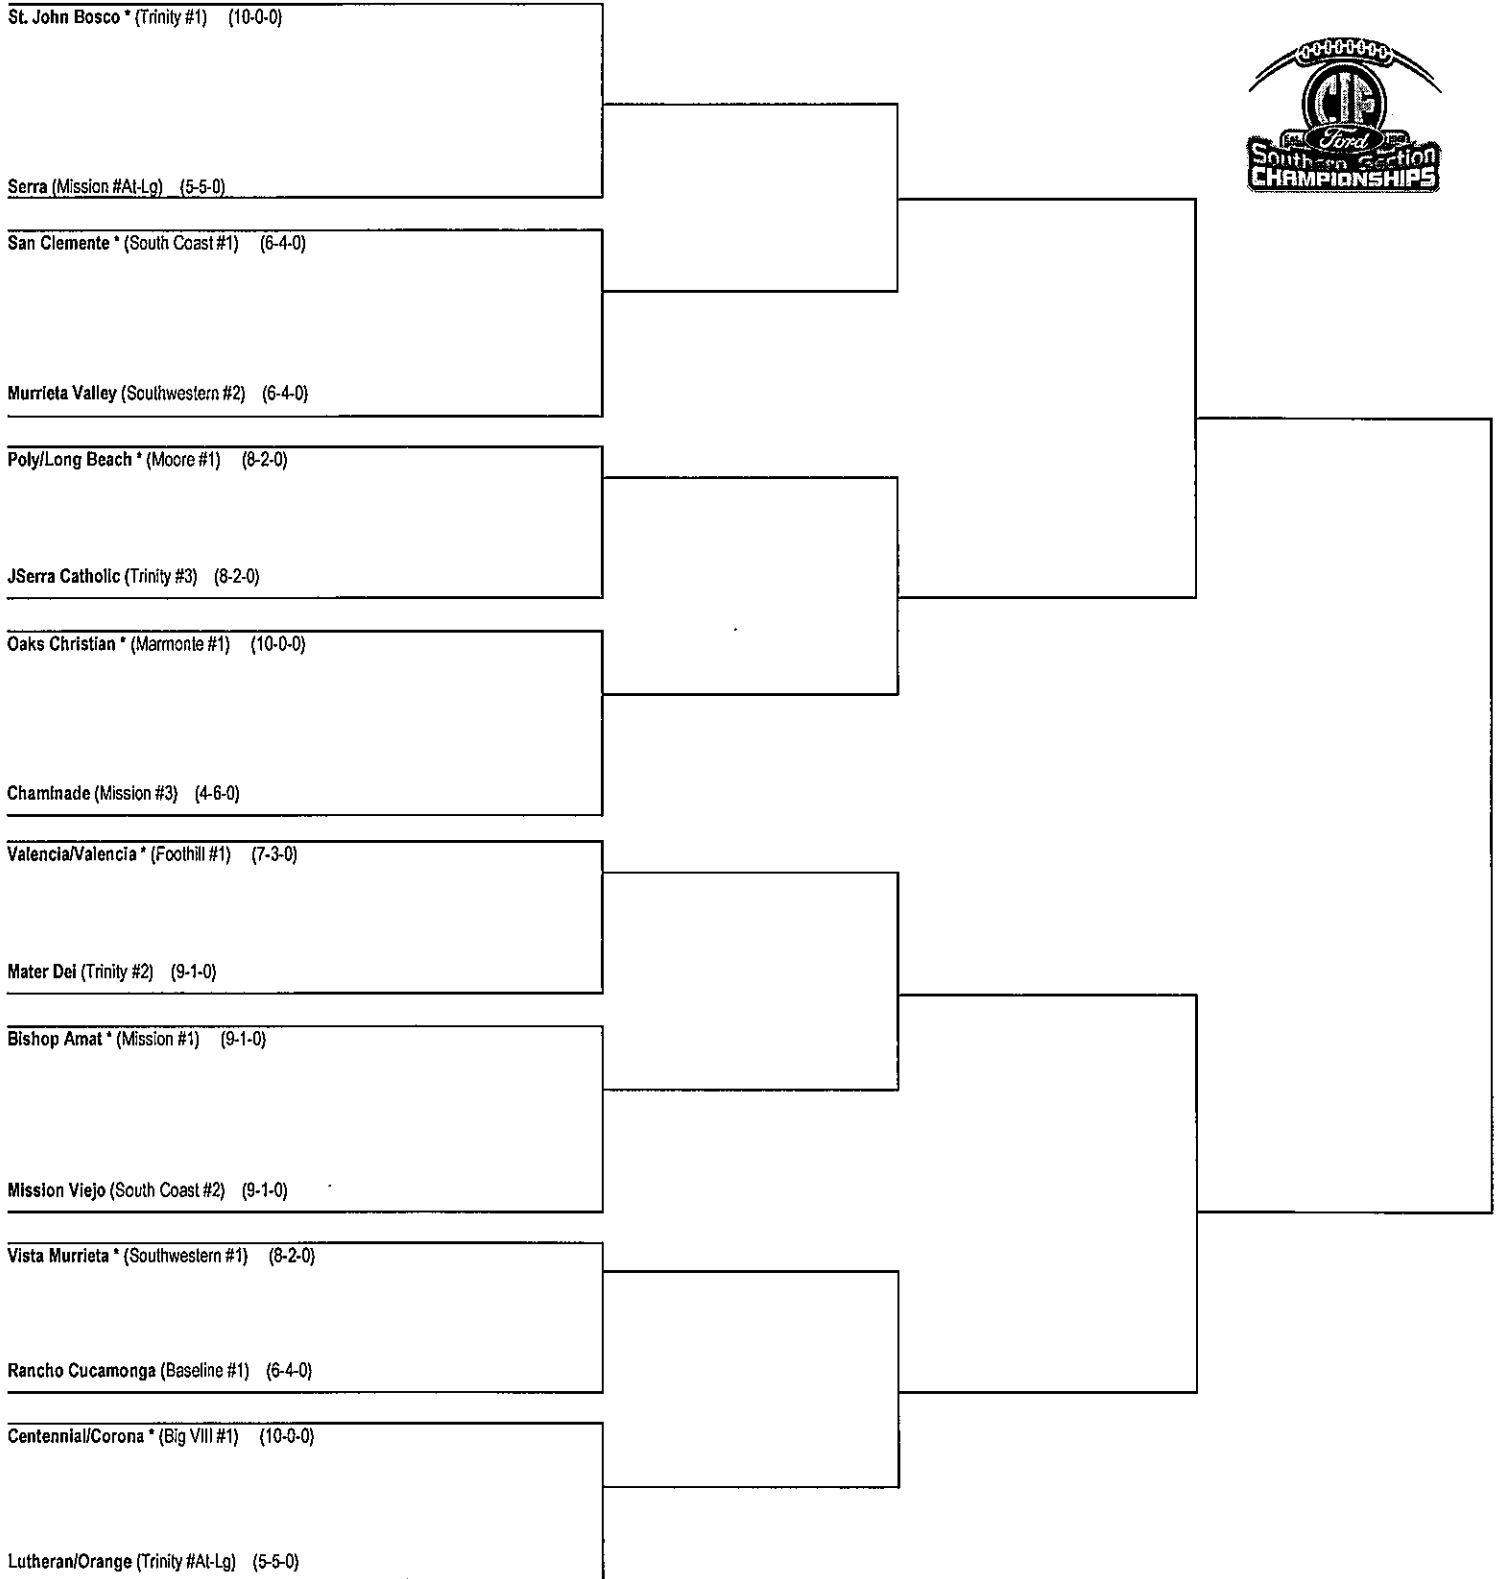

* * *

Complete brackets and final league standings following...

- END-

2018 Division 1 11-MAN FOOTBALL BRACKETS

11/02/2018
First Round

11/09/2018
Quarter Final

11/16/2018
Semi Final

OR 11/24 11/23/2018
Final