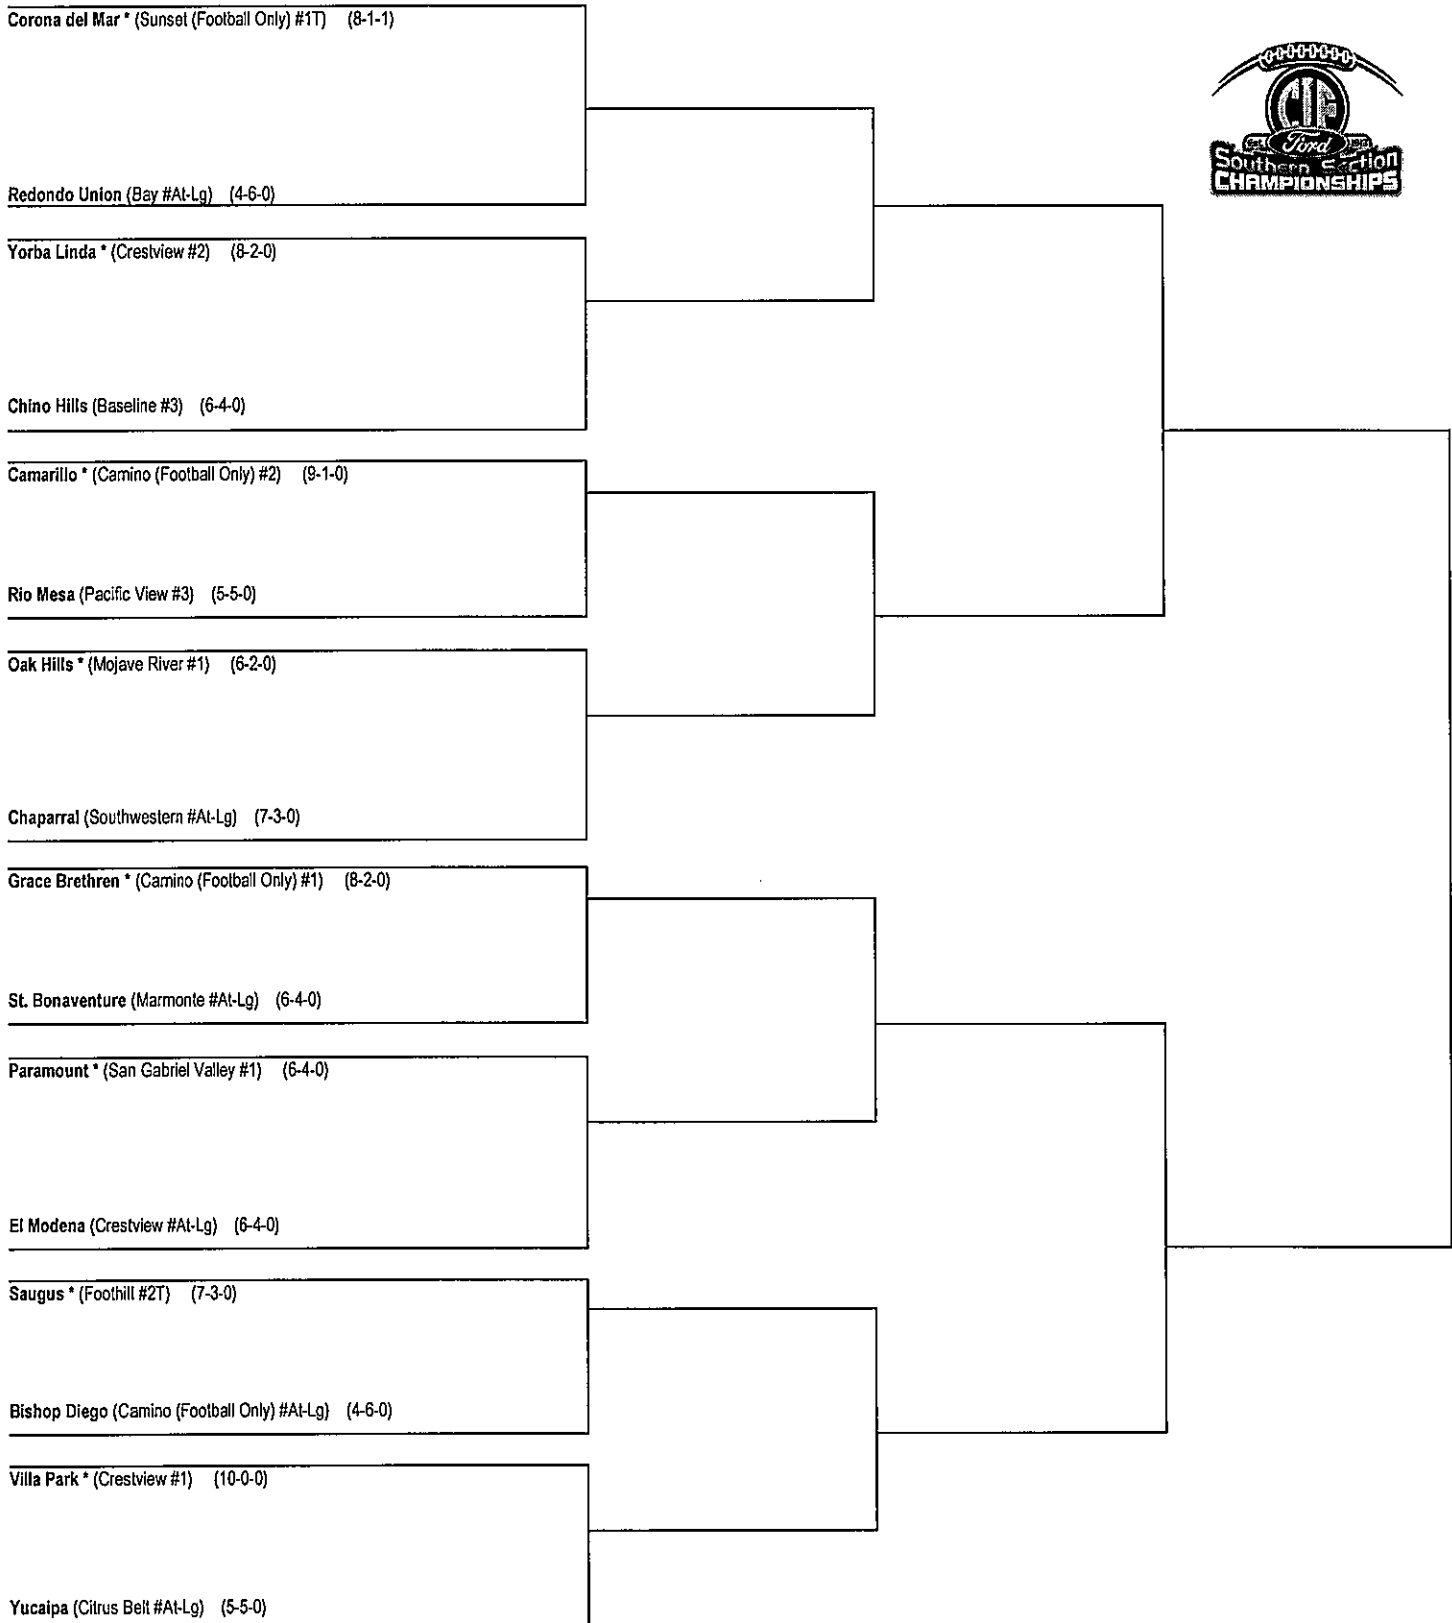

2018 Division 4 11-MAN FOOTBALL BRACKETS

11/02/2018
First Round

11/09/2018
Quarter Final

11/16/2018
Semi Final

OR 11/24 11/23/2018
Final

*Denotes host school. This draw sheet was made based upon information available to the CIF-SS as of 10/27/18. We reserve the right to adjust the draw sheet as a result of information which would update any final league standings. All games will start at 7:30 p.m., unless another time is mutually agreed upon and clearance is received from the CIF-SS Office. Public coin flips will be held in the lobby according to the following schedule: Second round-Oct. 28 at 1:00 p.m., Semifinal round-Nov. 3 at 9:00 a.m., Final round-Nov. 10 at 9:00 a.m.