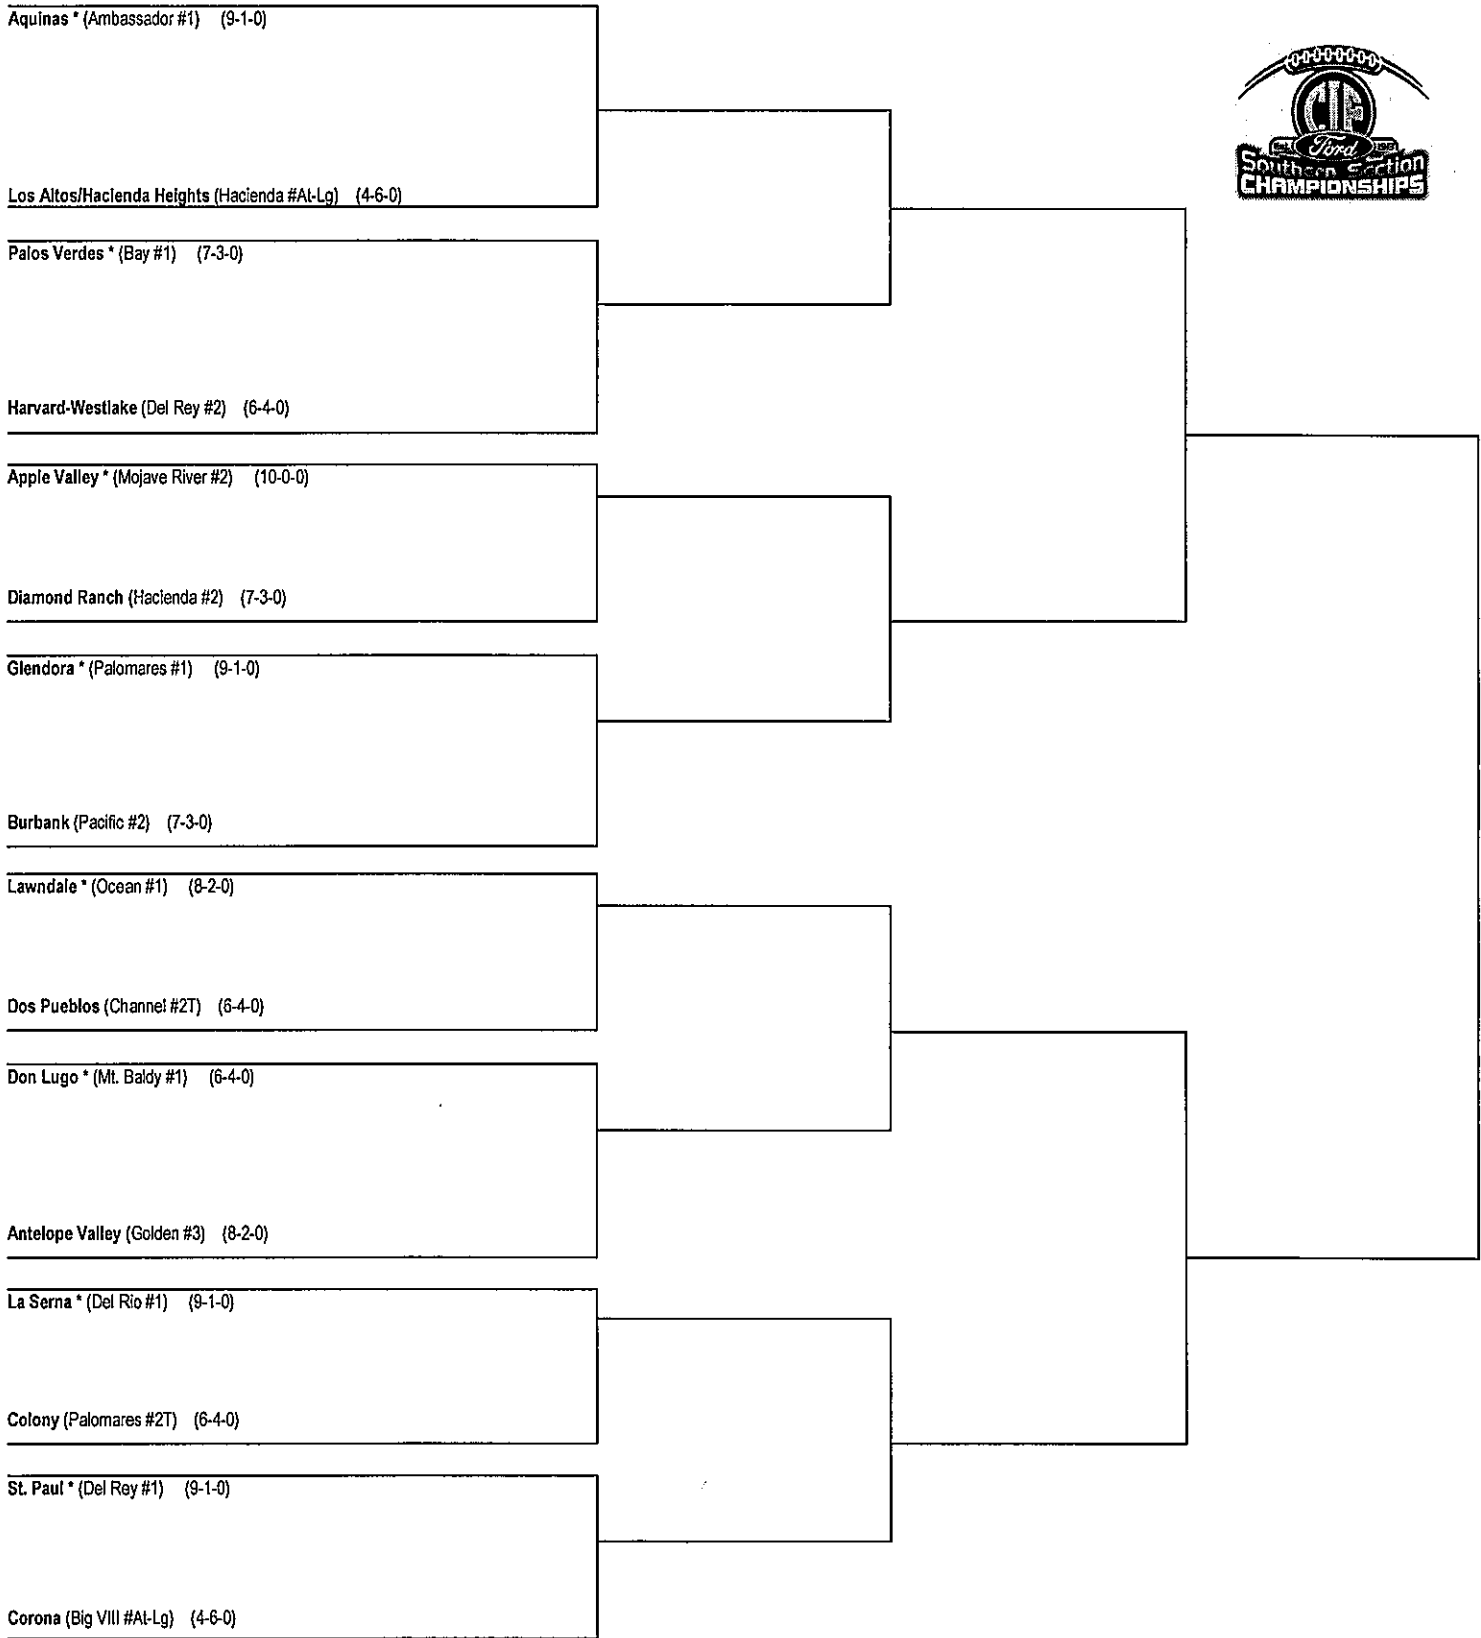

2018 Division 5 11-MAN FOOTBALL BRACKETS

11/02/2018
First Round

11/09/2018
Quarter Final

11/16/2018
Semi Final

OR 11/24 11/23/2018
Final

*Denotes host school. This draw sheet was made based upon information available to the CIF-SS as of 10/27/18. We reserve the right to adjust the draw sheet as a result of information which would update any final league standings. All games will start at 7:30 p.m., unless another time is mutually agreed upon and clearance is received from the CIF-SS Office. Public coin flips will be held in the lobby according to the following schedule: Second round-Oct. 28 at 1:00 p.m., Semifinal round-Nov. 3 at 9:00 a.m., Final round-Nov. 10 at 9:00 a.m.