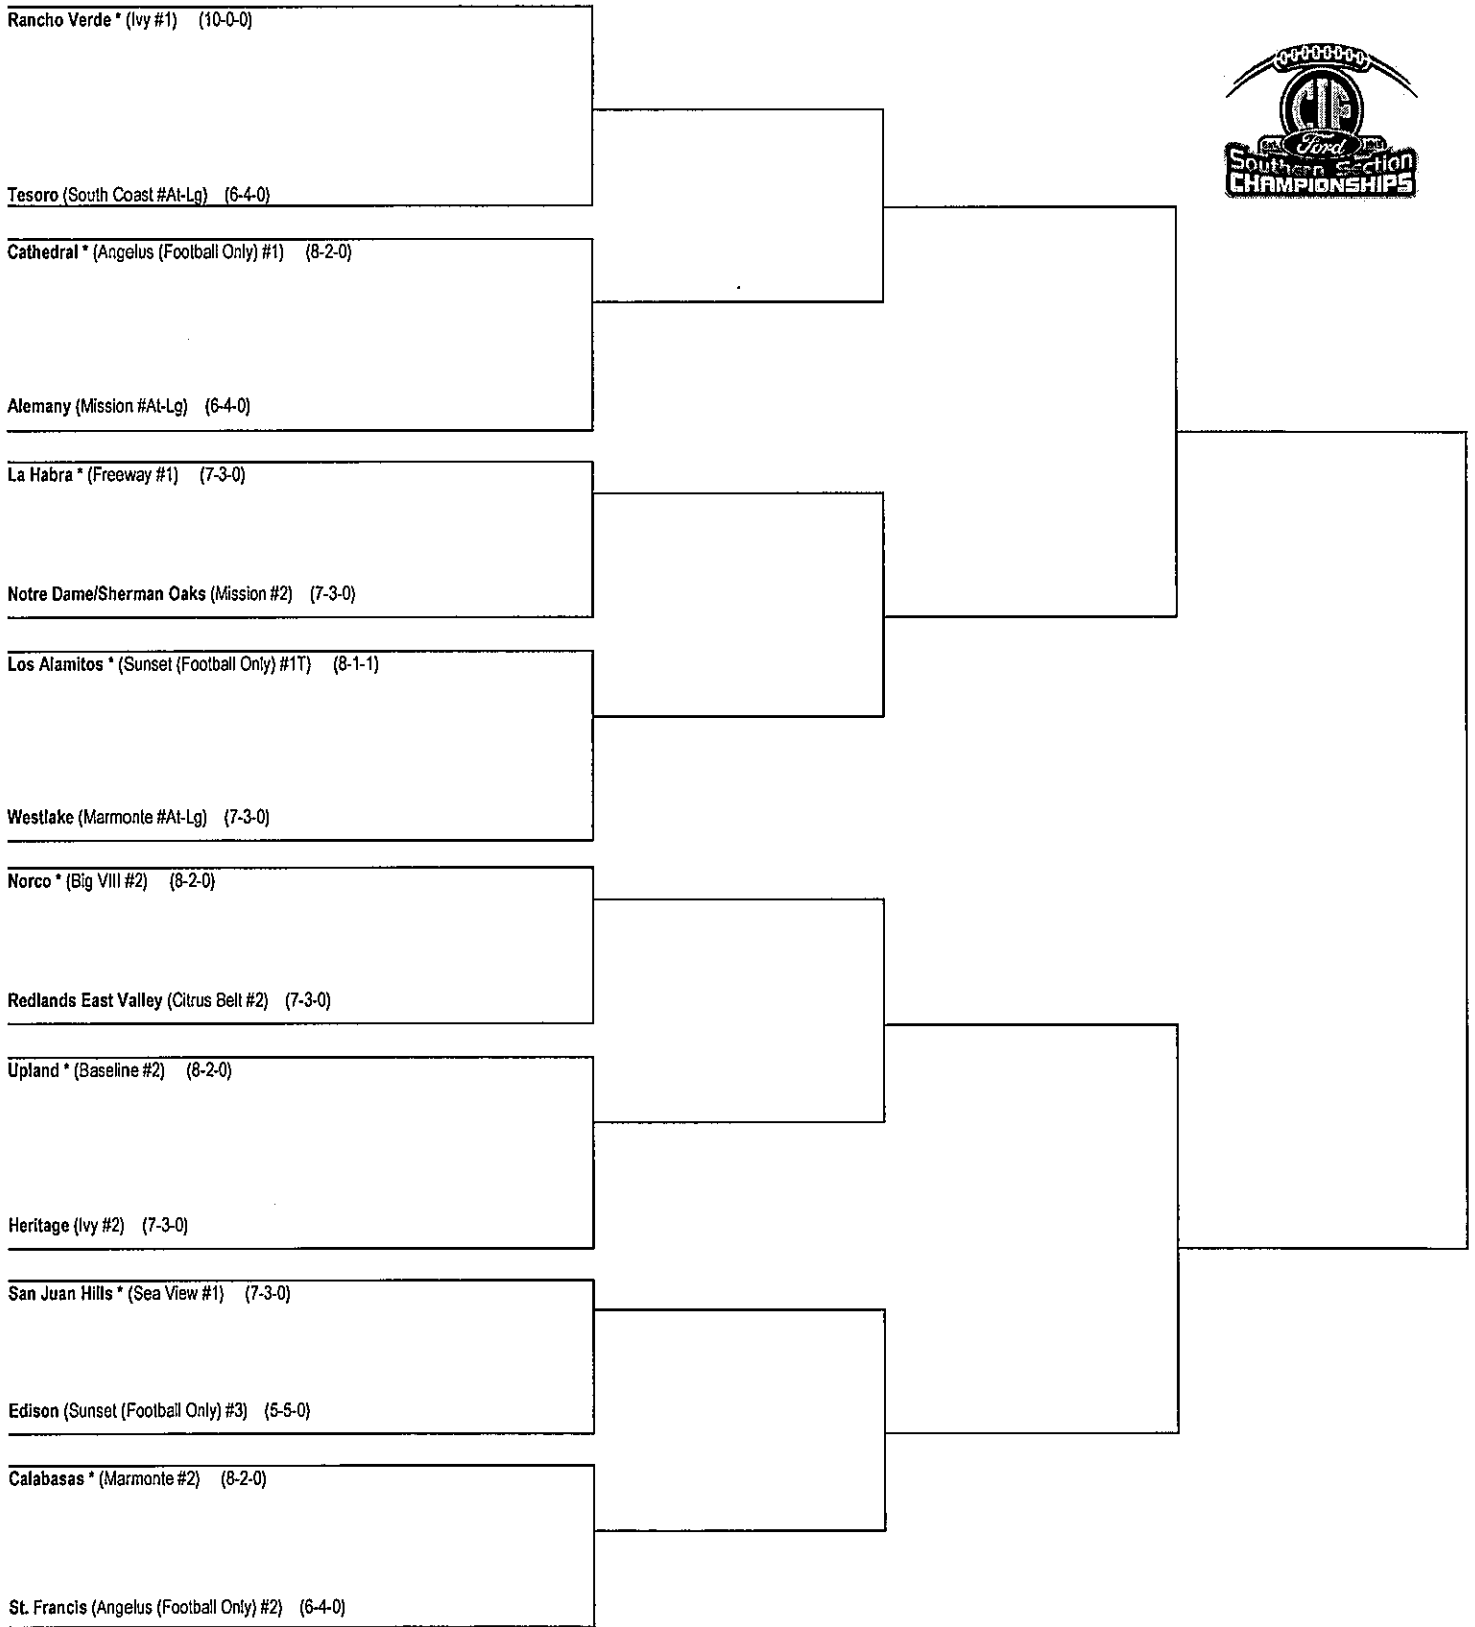

2018 Division 2 11-MAN FOOTBALL BRACKETS

11/02/2018
First Round

11/09/2018
Quarter Final

11/16/2018
Semi Final

OR 11/24 11/23/2018
Final

*Denotes host school. This draw sheet was made based upon information available to the CIF-SS as of 10/27/18. We reserve the right to adjust the draw sheet as a result of information which would update any final league standings. All games will start at 7:30 p.m., unless another time is mutually agreed upon and clearance is received from the CIF-SS Office. Public coin flips will be held in the lobby according to the following schedule: Second round-Oct. 28 at 1:00 p.m., Semifinal round-Nov. 3 at 9:00 a.m., Final round-Nov. 10 at 9:00 a.m.