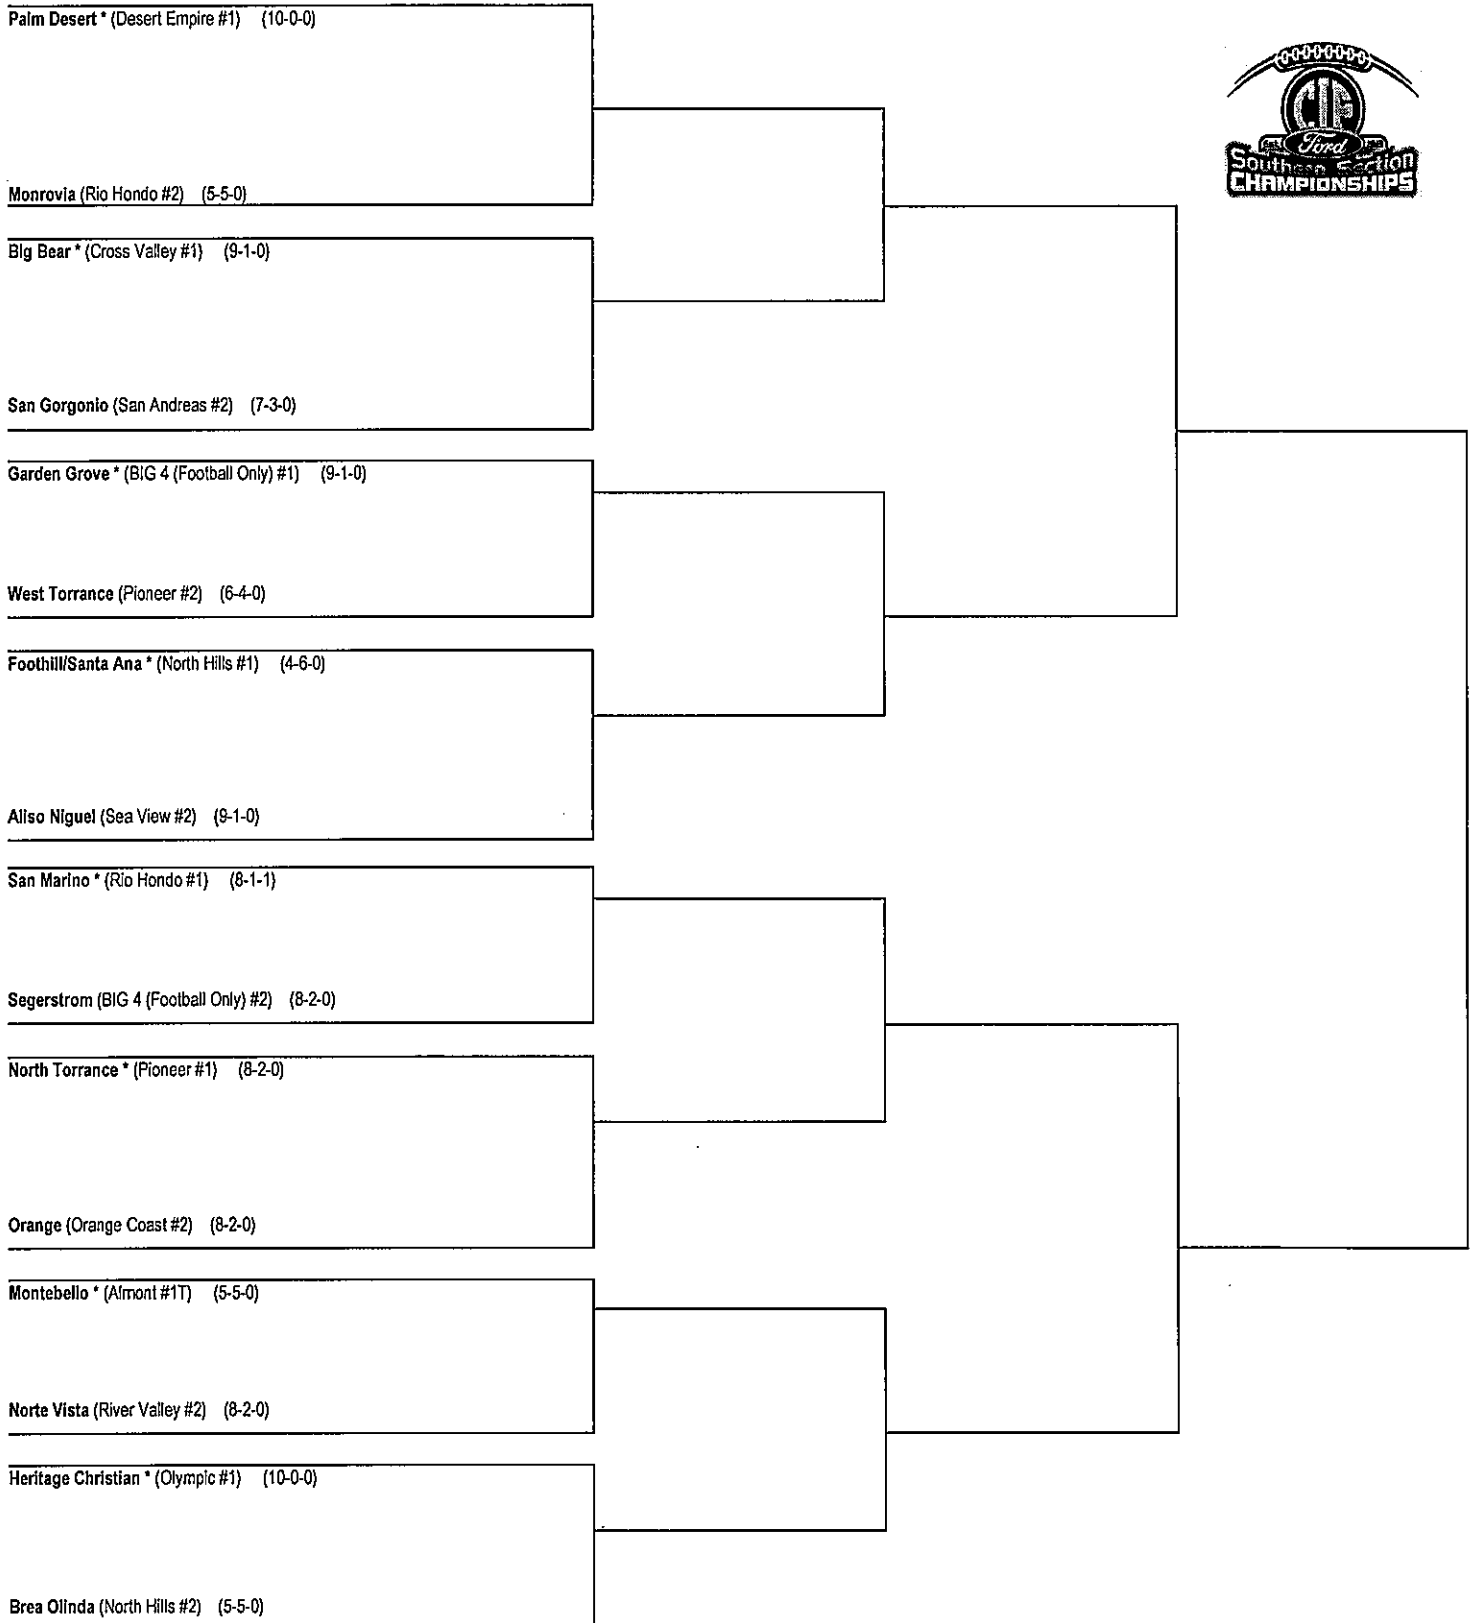

2018 Division 9 11-MAN FOOTBALL BRACKETS

11/02/2018
First Round

11/09/2018
Quarter Final

11/16/2018
Semi Final

OR 11/24 11/23/2018
Final

*Denotes host school. This draw sheet was made based upon information available to the CIF-SS as of 10/27/18. We reserve the right to adjust the draw sheet as a result of information which would update any final league standings. All games will start at 7:30 p.m., unless another time is mutually agreed upon and clearance is received from the CIF-SS Office. Public coin flips will be held in the lobby according to the following schedule: Second round-Oct. 28 at 1:00 p.m., Semifinal round-Nov. 3 at 9:00 a.m., Final round-Nov. 10 at 9:00 a.m.