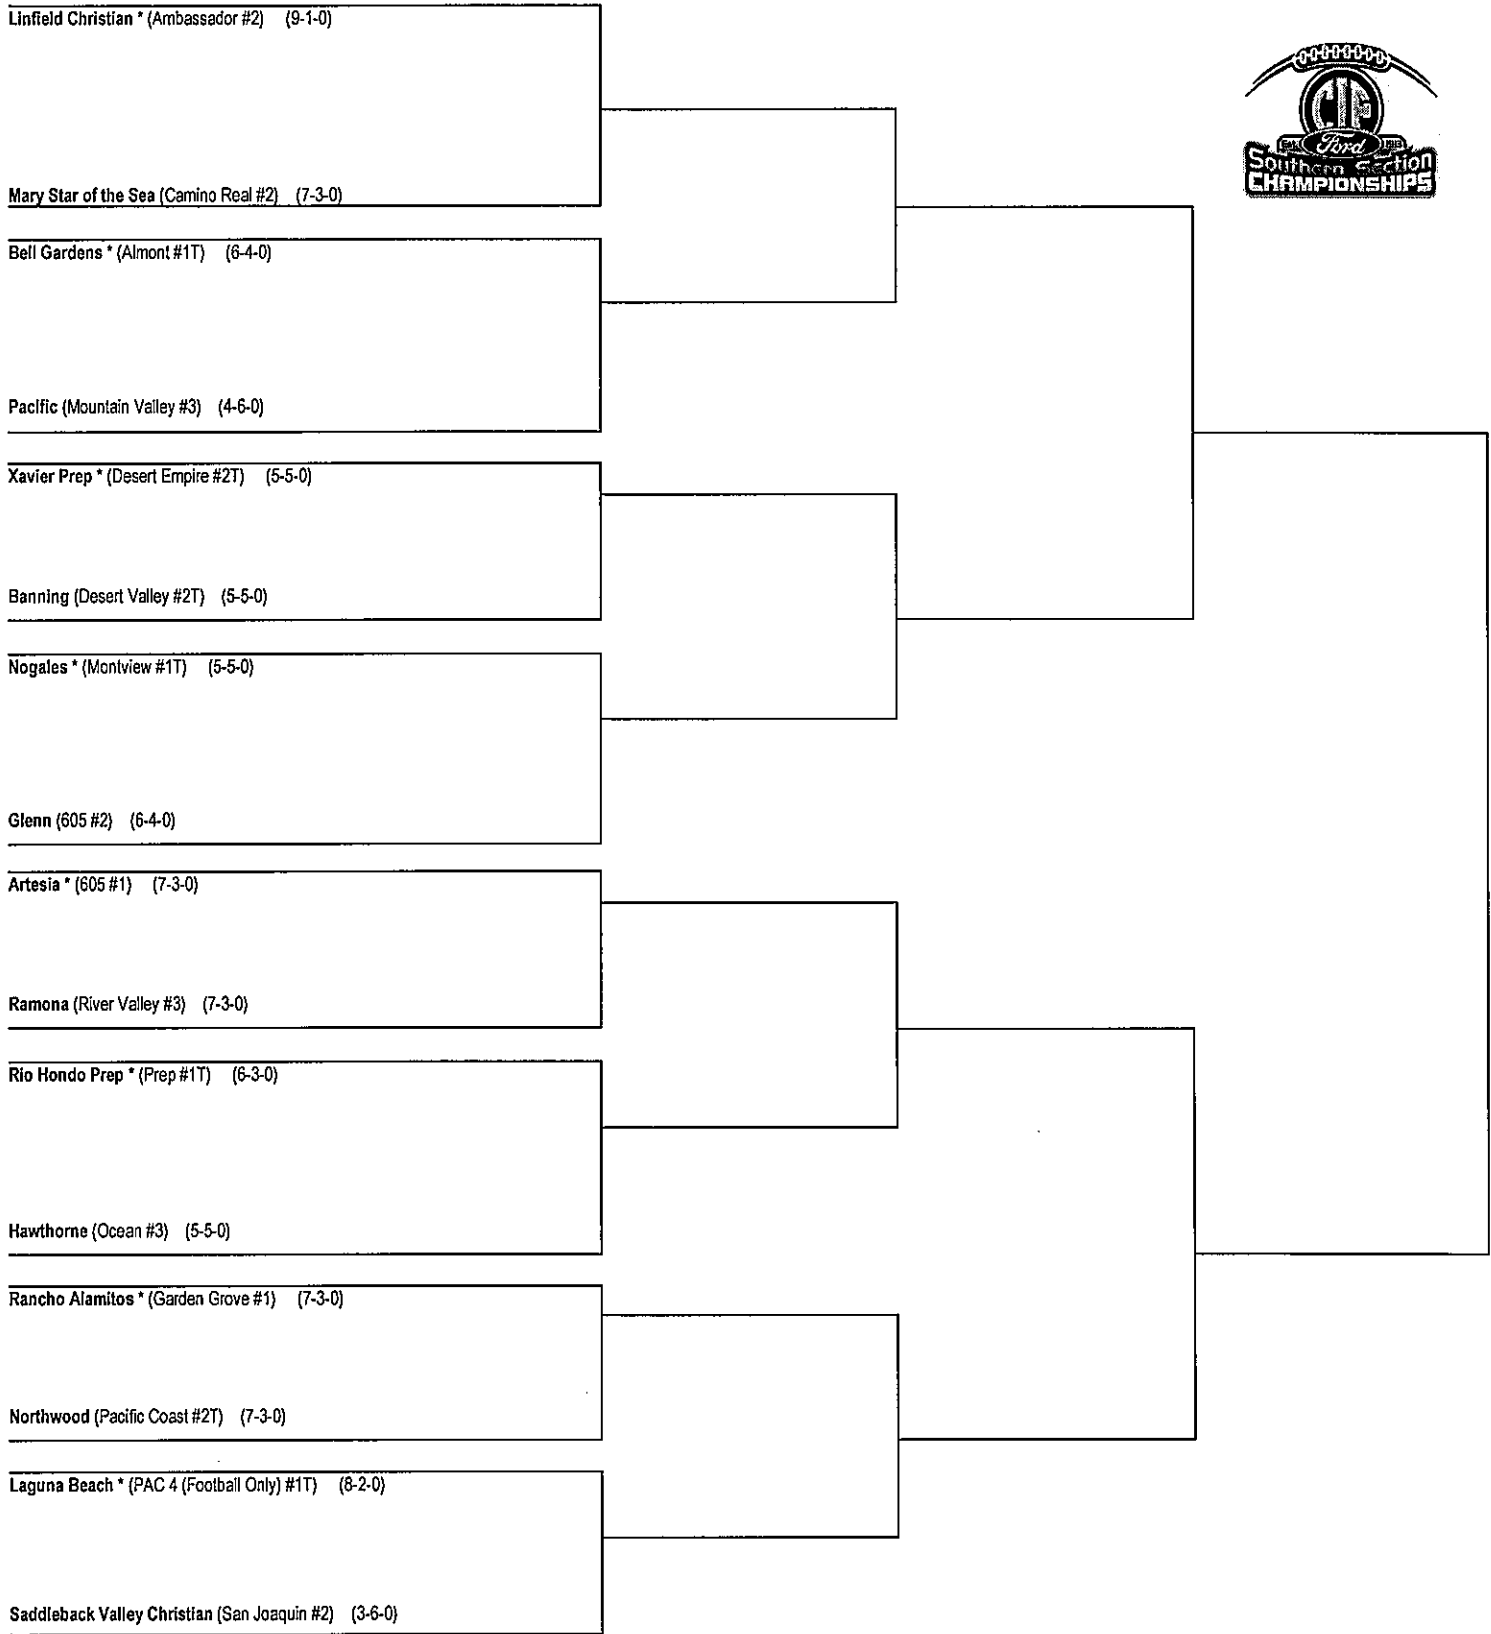

2018 Division 12 11-MAN FOOTBALL BRACKETS

11/02/2018
First Round

11/09/2018
Quarter Final

11/16/2018
Semi Final

OR 11/24 11/23/2018
Final

*Denotes host school. This draw sheet was made based upon information available to the CIF-SS as of 10/27/18. We reserve the right to adjust the draw sheet as a result of information which would update any final league standings. All games will start at 7:30 p.m., unless another time is mutually agreed upon and clearance is received from the CIF-SS Office. Public coin flips will be held in the lobby according to the following schedule: Second round-Oct. 28 at 1:00 p.m., Semifinal round-Nov. 3 at 9:00 a.m., Final round-Nov. 10 at 9:00 a.m.