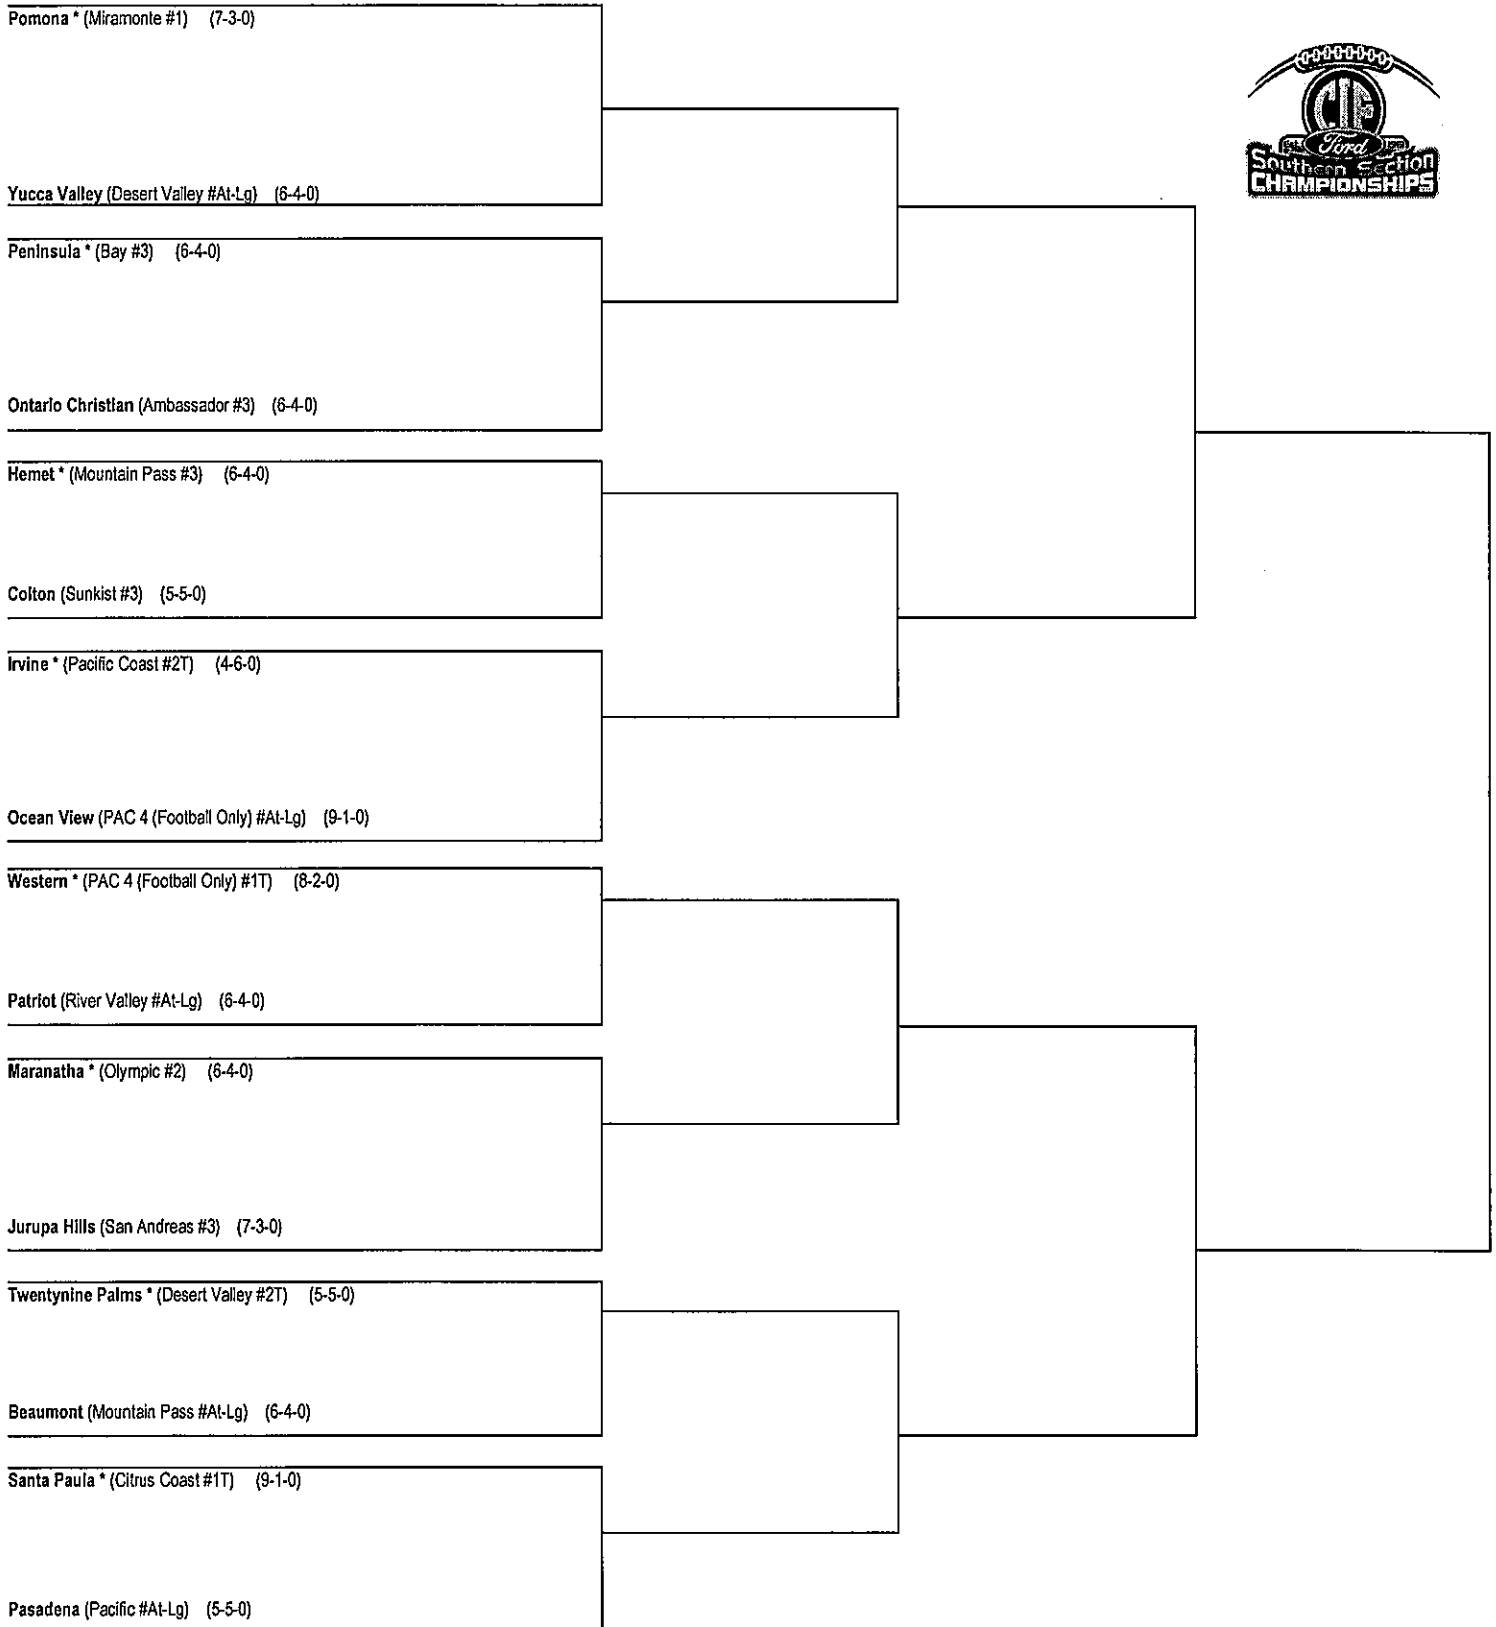

2018 Division 11 11-MAN FOOTBALL BRACKETS

11/02/2018
First Round

11/09/2018
Quarter Final

11/16/2018
Semi Final

11/23/2018
Final

*Denotes host school. This draw sheet was made based upon information available to the CIF-SS as of 10/27/18. We reserve the right to adjust the draw sheet as a result of information which would update any final league standings. All games will start at 7:30 p.m., unless another time is mutually agreed upon and clearance is received from the CIF-SS Office. Public coin flips will be held in the lobby according to the following schedule: Second round-Oct. 28 at 1:00 p.m., Semifinal round-Nov. 3 at 9:00 a.m., Final round-Nov. 10 at 9:00 a.m.