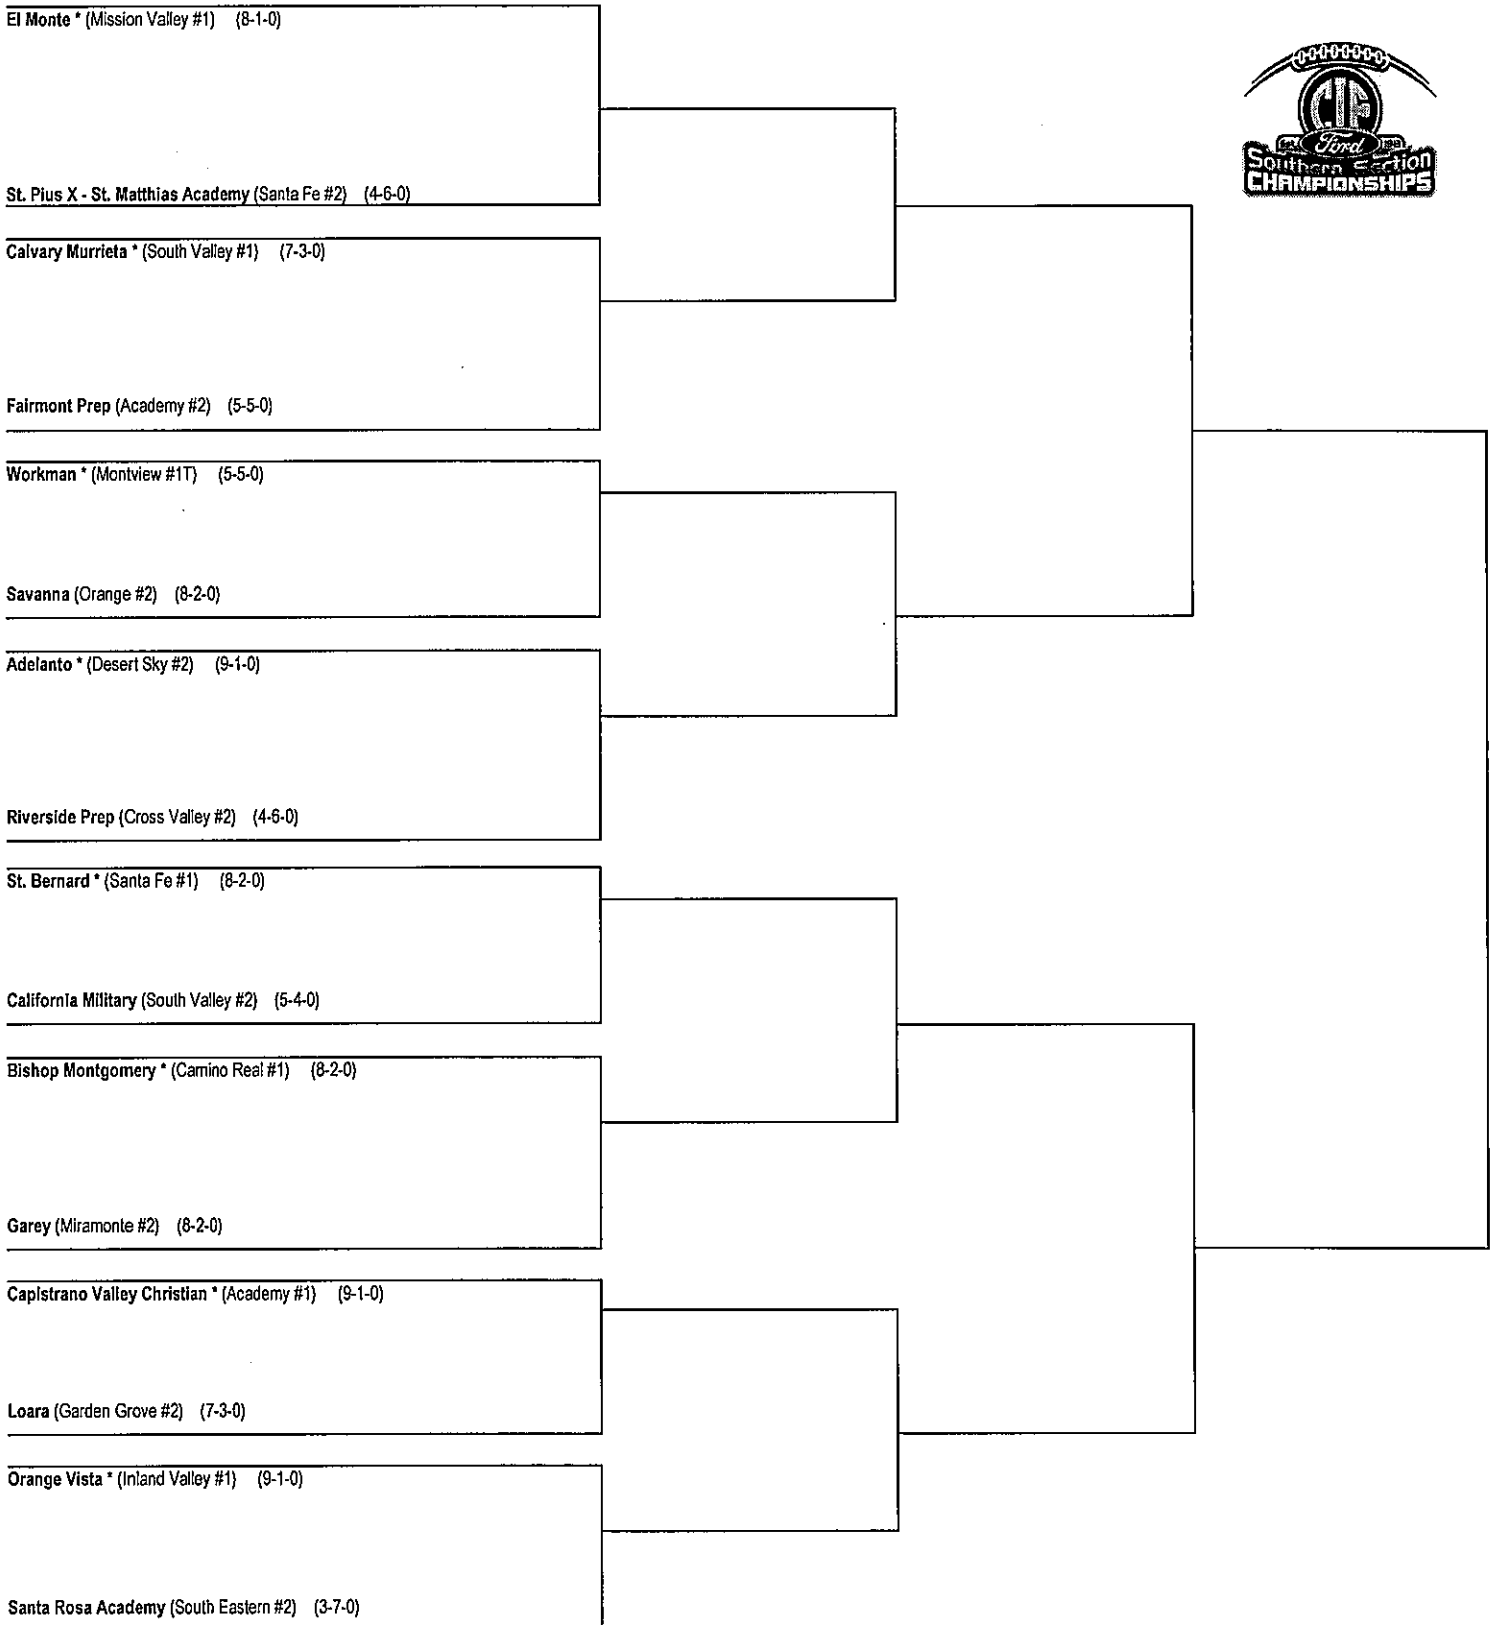

2018 Division 13 11-MAN FOOTBALL BRACKETS

11/02/2018
First Round

11/09/2018
Quarter Final

11/16/2018
Semi Final

OR 11/24 11/23/2018
Final

*Denotes host school. This draw sheet was made based upon information available to the CIF-SS as of 10/27/18. We reserve the right to adjust the draw sheet as a result of information which would update any final league standings. All games will start at 7:30 p.m., unless another time is mutually agreed upon and clearance is received from the CIF-SS Office. Public coin flips will be held in the lobby according to the following schedule: Second round-Oct. 28 at 1:00 p.m., Semifinal round-Nov. 3 at 9:00 a.m., Final round-Nov. 10 at 9:00 a.m.