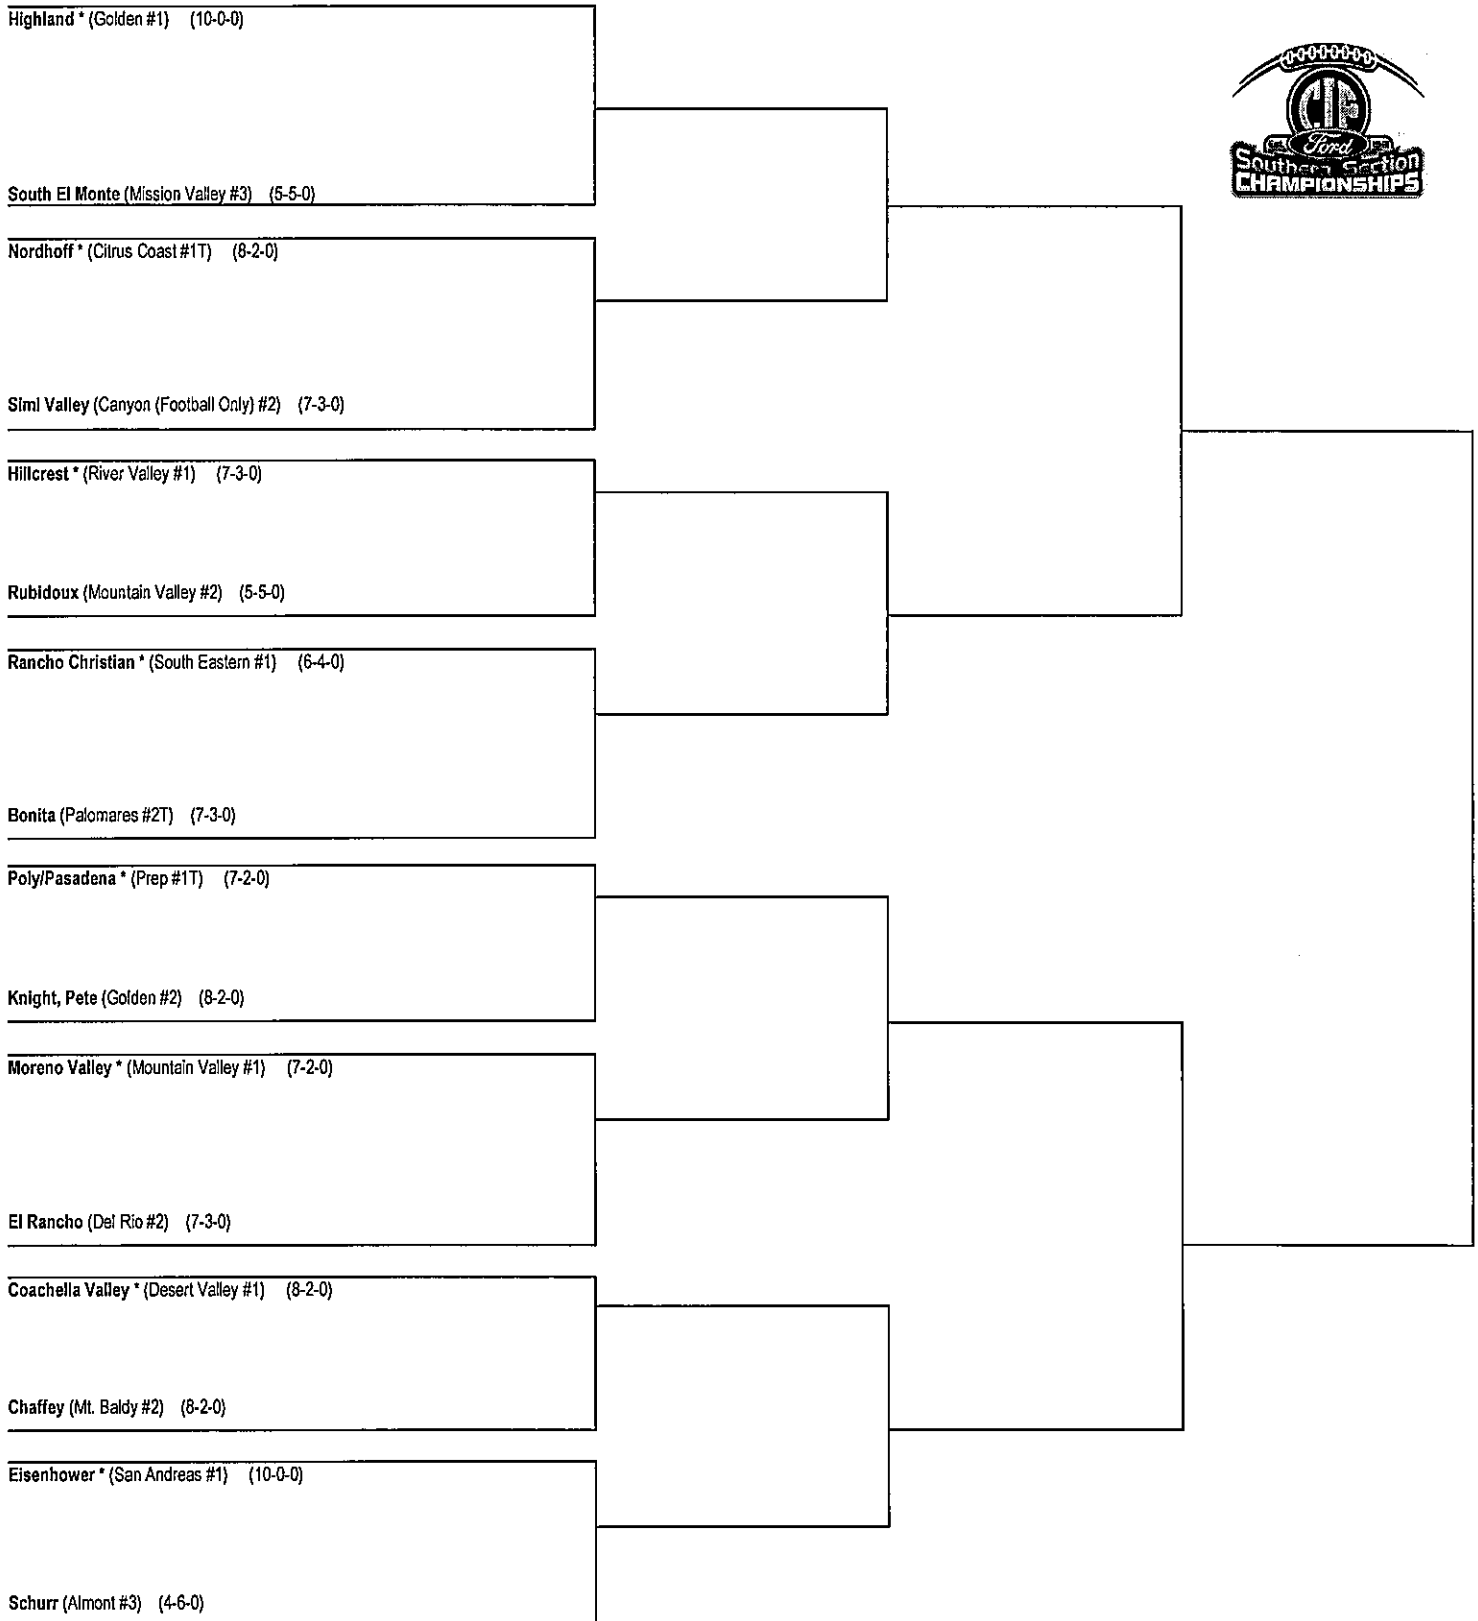

2018 Division 10 11-MAN FOOTBALL BRACKETS

11/02/2018
First Round

11/09/2018
Quarter Final

11/16/2018
Semi Final

OR 11/24 11/23/2018
Final

*Denotes host school. This draw sheet was made based upon information available to the CIF-SS as of 10/27/18. We reserve the right to adjust the draw sheet as a result of information which would update any final league standings. All games will start at 7:30 p.m., unless another time is mutually agreed upon and clearance is received from the CIF-SS Office. Public coin flips will be held in the lobby according to the following schedule: Second round-Oct. 28 at 1:00 p.m., Semifinal round-Nov. 3 at 9:00 a.m., Final round-Nov. 10 at 9:00 a.m.