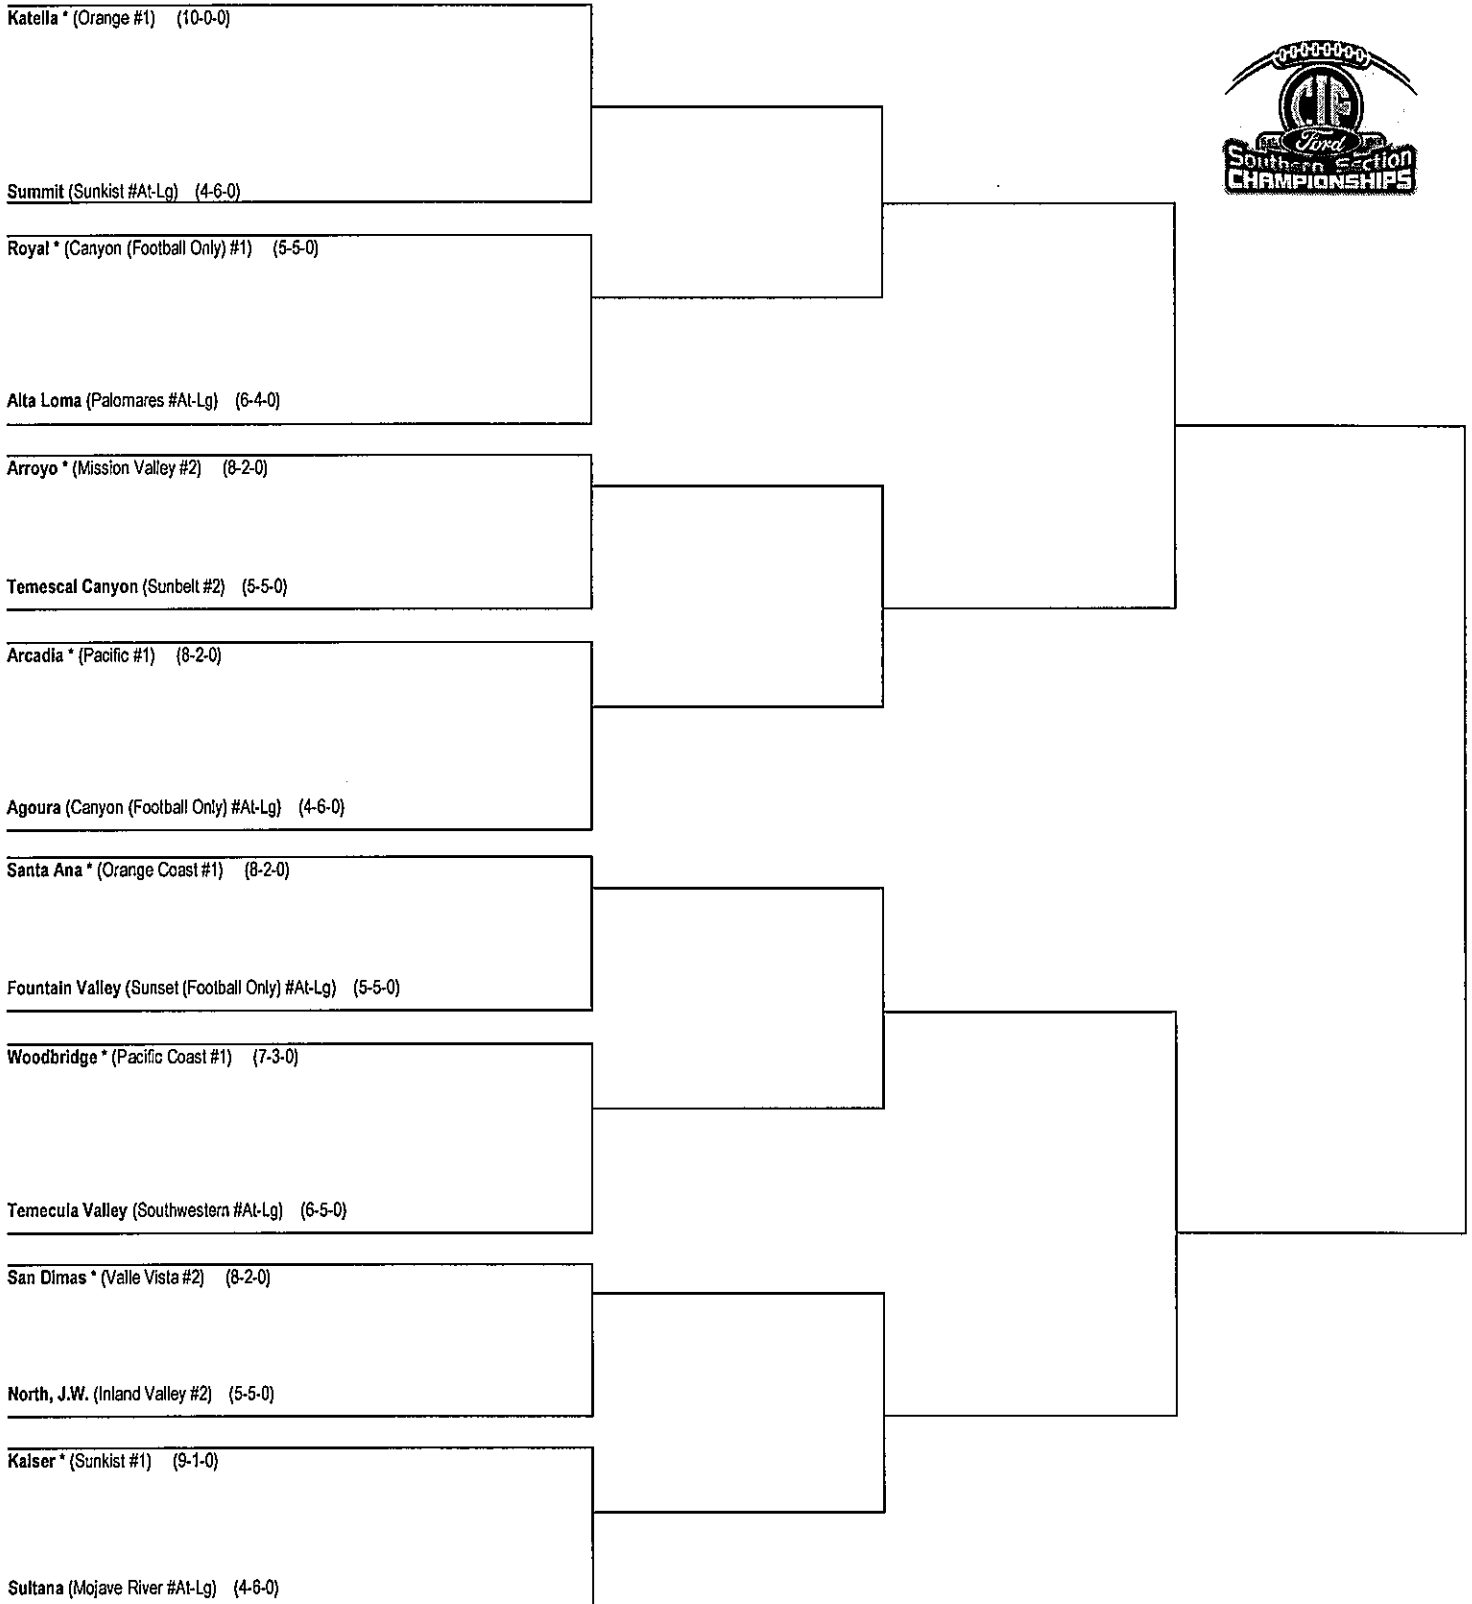

2018 Division 8 11-MAN FOOTBALL BRACKETS

11/02/2018
First Round

11/09/2018
Quarter Final

11/16/2018
Semi Final

OR 11/24 11/23/2018
Final

*Denotes host school. This draw sheet was made based upon information available to the CIF-SS as of 10/27/18. We reserve the right to adjust the draw sheet as a result of information which would update any final league standings. All games will start at 7:30 p.m., unless another time is mutually agreed upon and clearance is received from the CIF-SS Office. Public coin flips will be held in the lobby according to the following schedule: Second round-Oct. 28 at 1:00 p.m., Semifinal round-Nov. 3 at 9:00 a.m., Final round-Nov. 10 at 9:00 a.m.