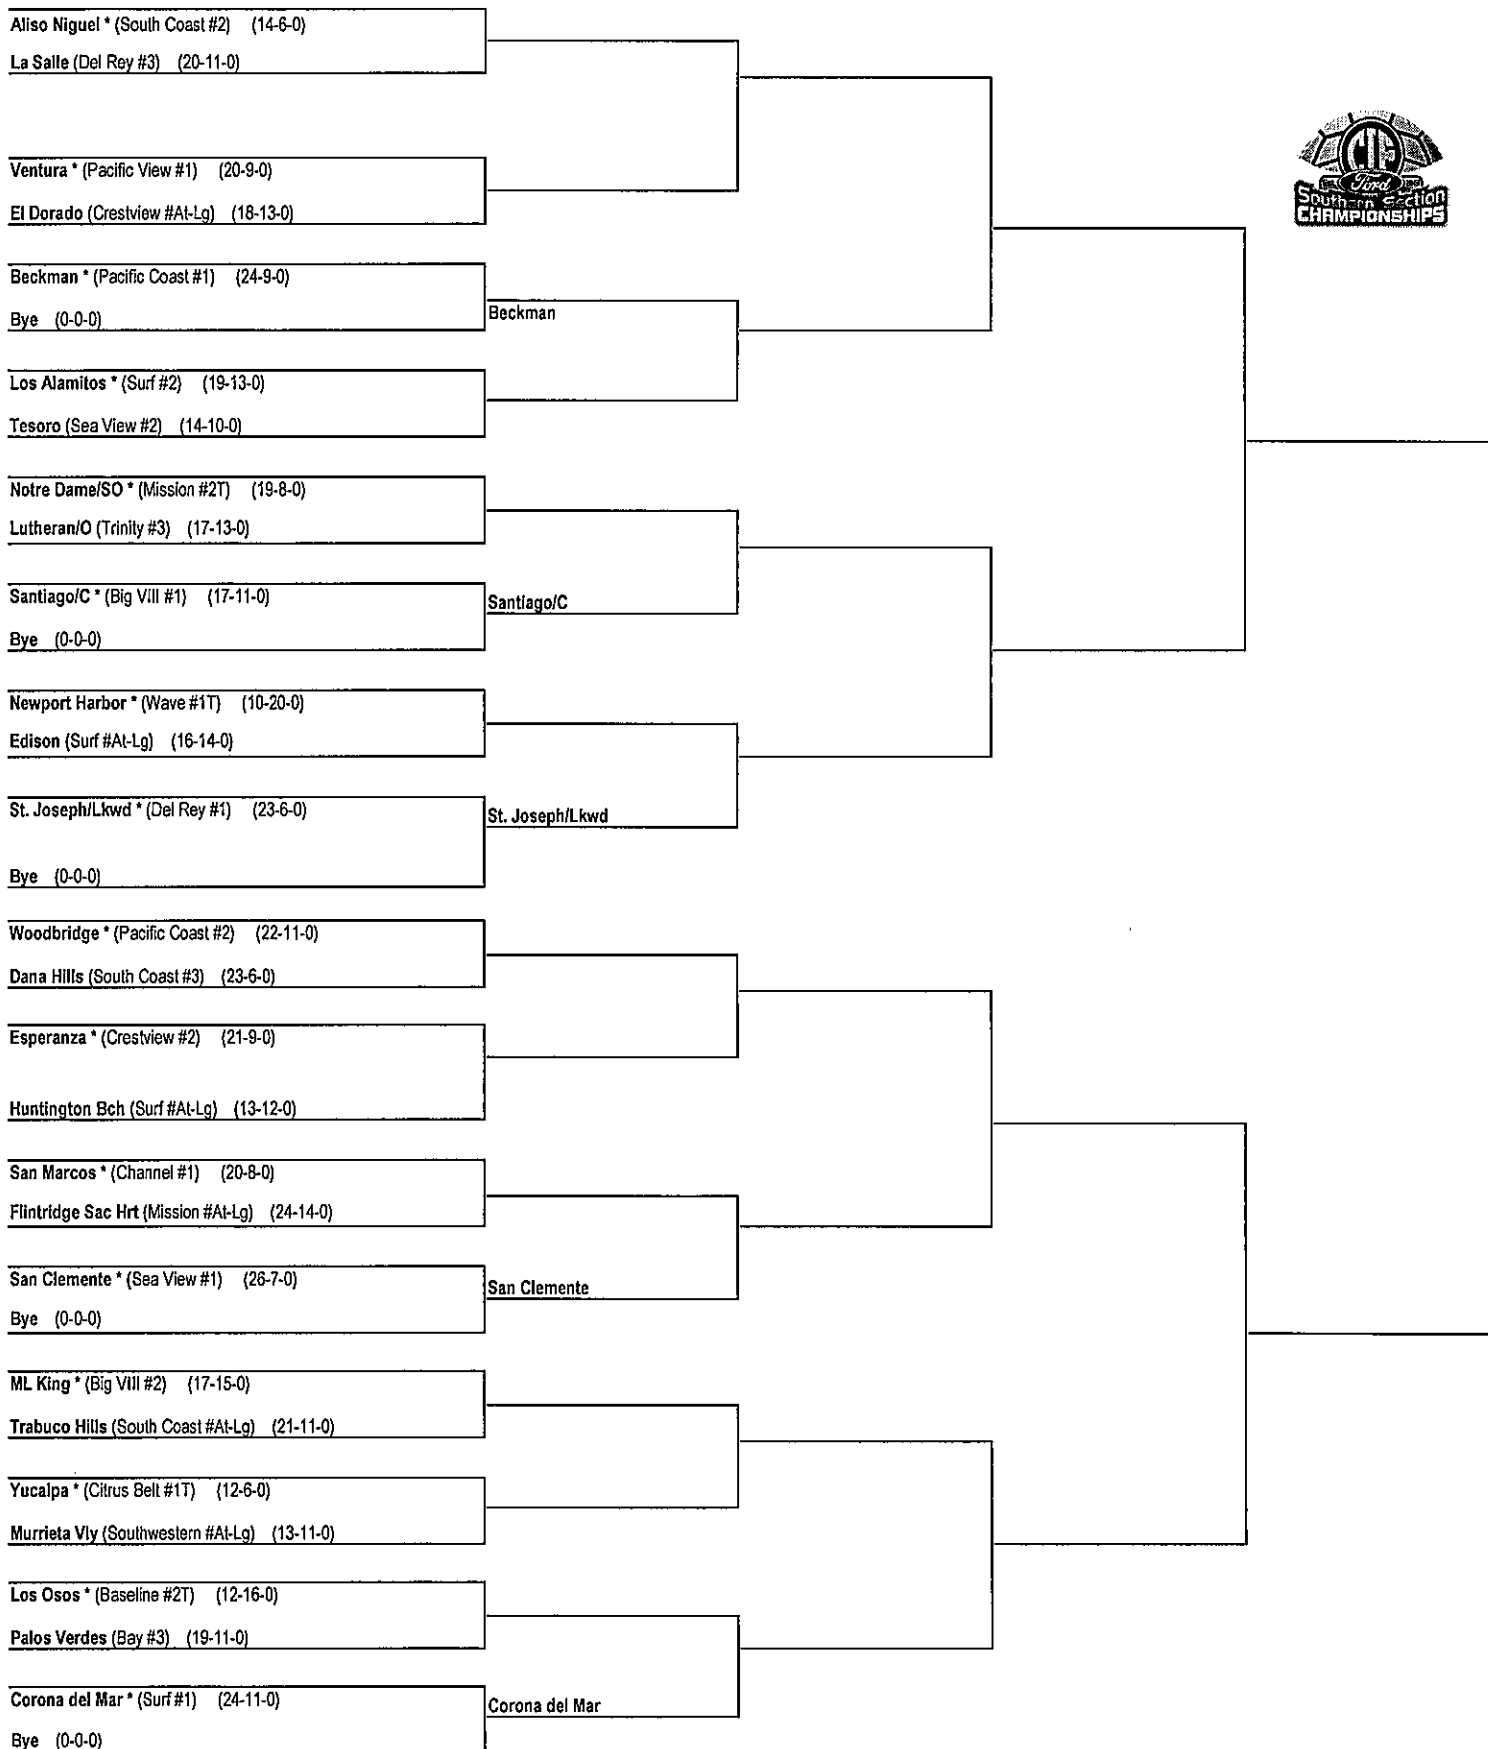

Quarter Final

Semi Final

Final

*Denote host school. This draw sheet was made based upon information available to the CIF-SS as of 10/13/2018. We reserve the right to adjust the draw sheet at any time. All games with the exception of the final round will start at 6:00 p.m. unless another time is mutually agreed upon and clearance is received from the CIF-SS Office. Pre-Flips will be available following the Wildcard matches. Pre-flip for subsequent rounds are available at www.cifss.org. Please submit your scores immediately following the game at CIFSSHOME.ORG. Draw results are available on our web site @ www.cifss.org.