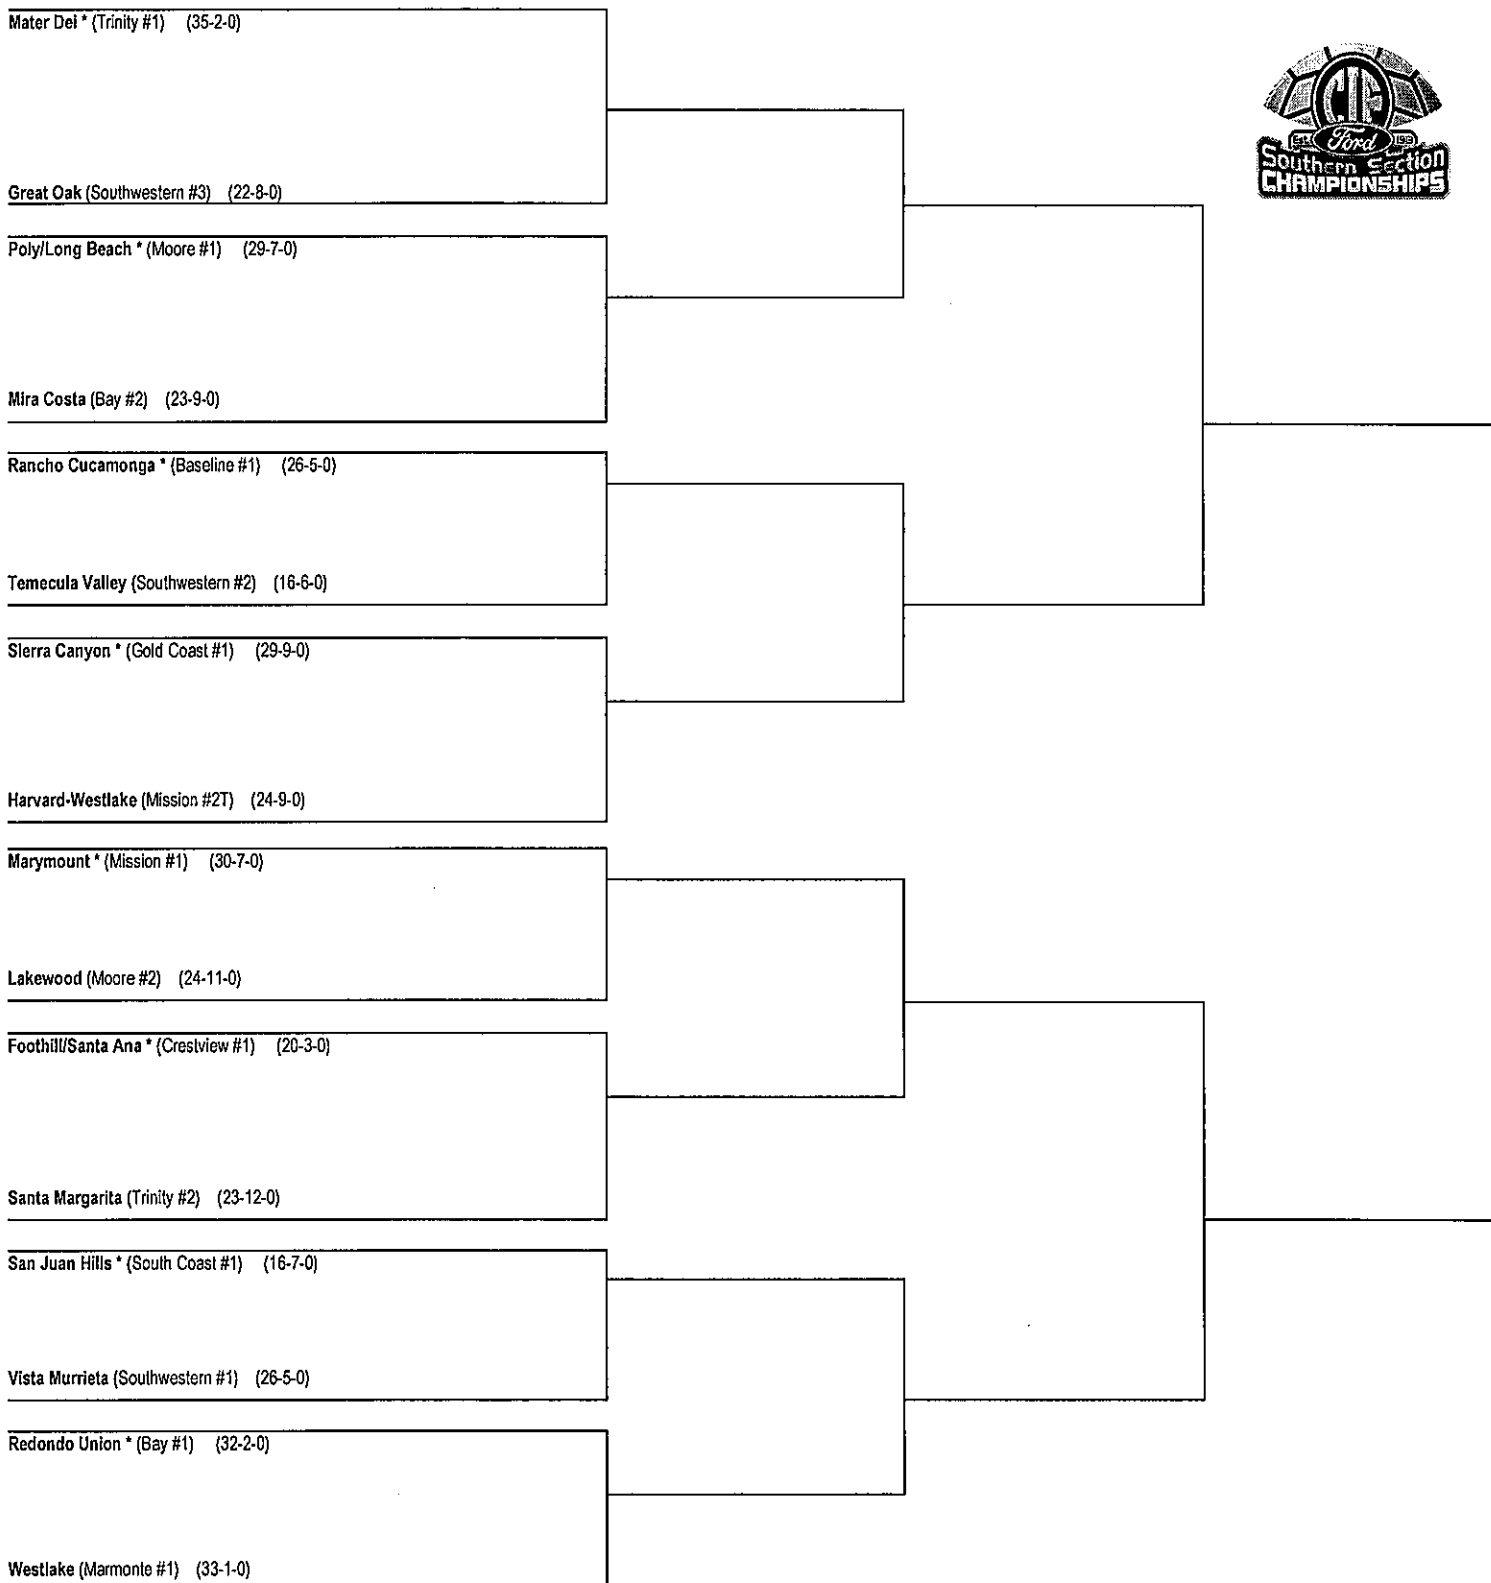

2018 CIF-SS FORD GIRLS VOLLEYBALL DIVISION 1 CHAMPIONSHIPS

6:00 P.M 10/18/2018
First Round

6:00 P.M 10/24/2018
Quarter Final

6:00 P.M 10/27/2018
Semi Final

TBA 11/03/2018
Final

*Denote host school. This draw sheet was made based upon information available to the CIF-SS as of 10/13/2018. We reserve the right to adjust the draw sheet at any time. All games with the exception of the final round will start at 6:00 p.m. unless another time is mutually agreed upon and clearance is received from the CIF-SS Office. Pre-Flips will be available following the Wildcard matches. Pre-flip for subsequent rounds are available at www.cifss.org. Please submit your scores immediately following the game at CIFSSHOME.ORG. Draw results are available on our web site @ www.cifss.org.