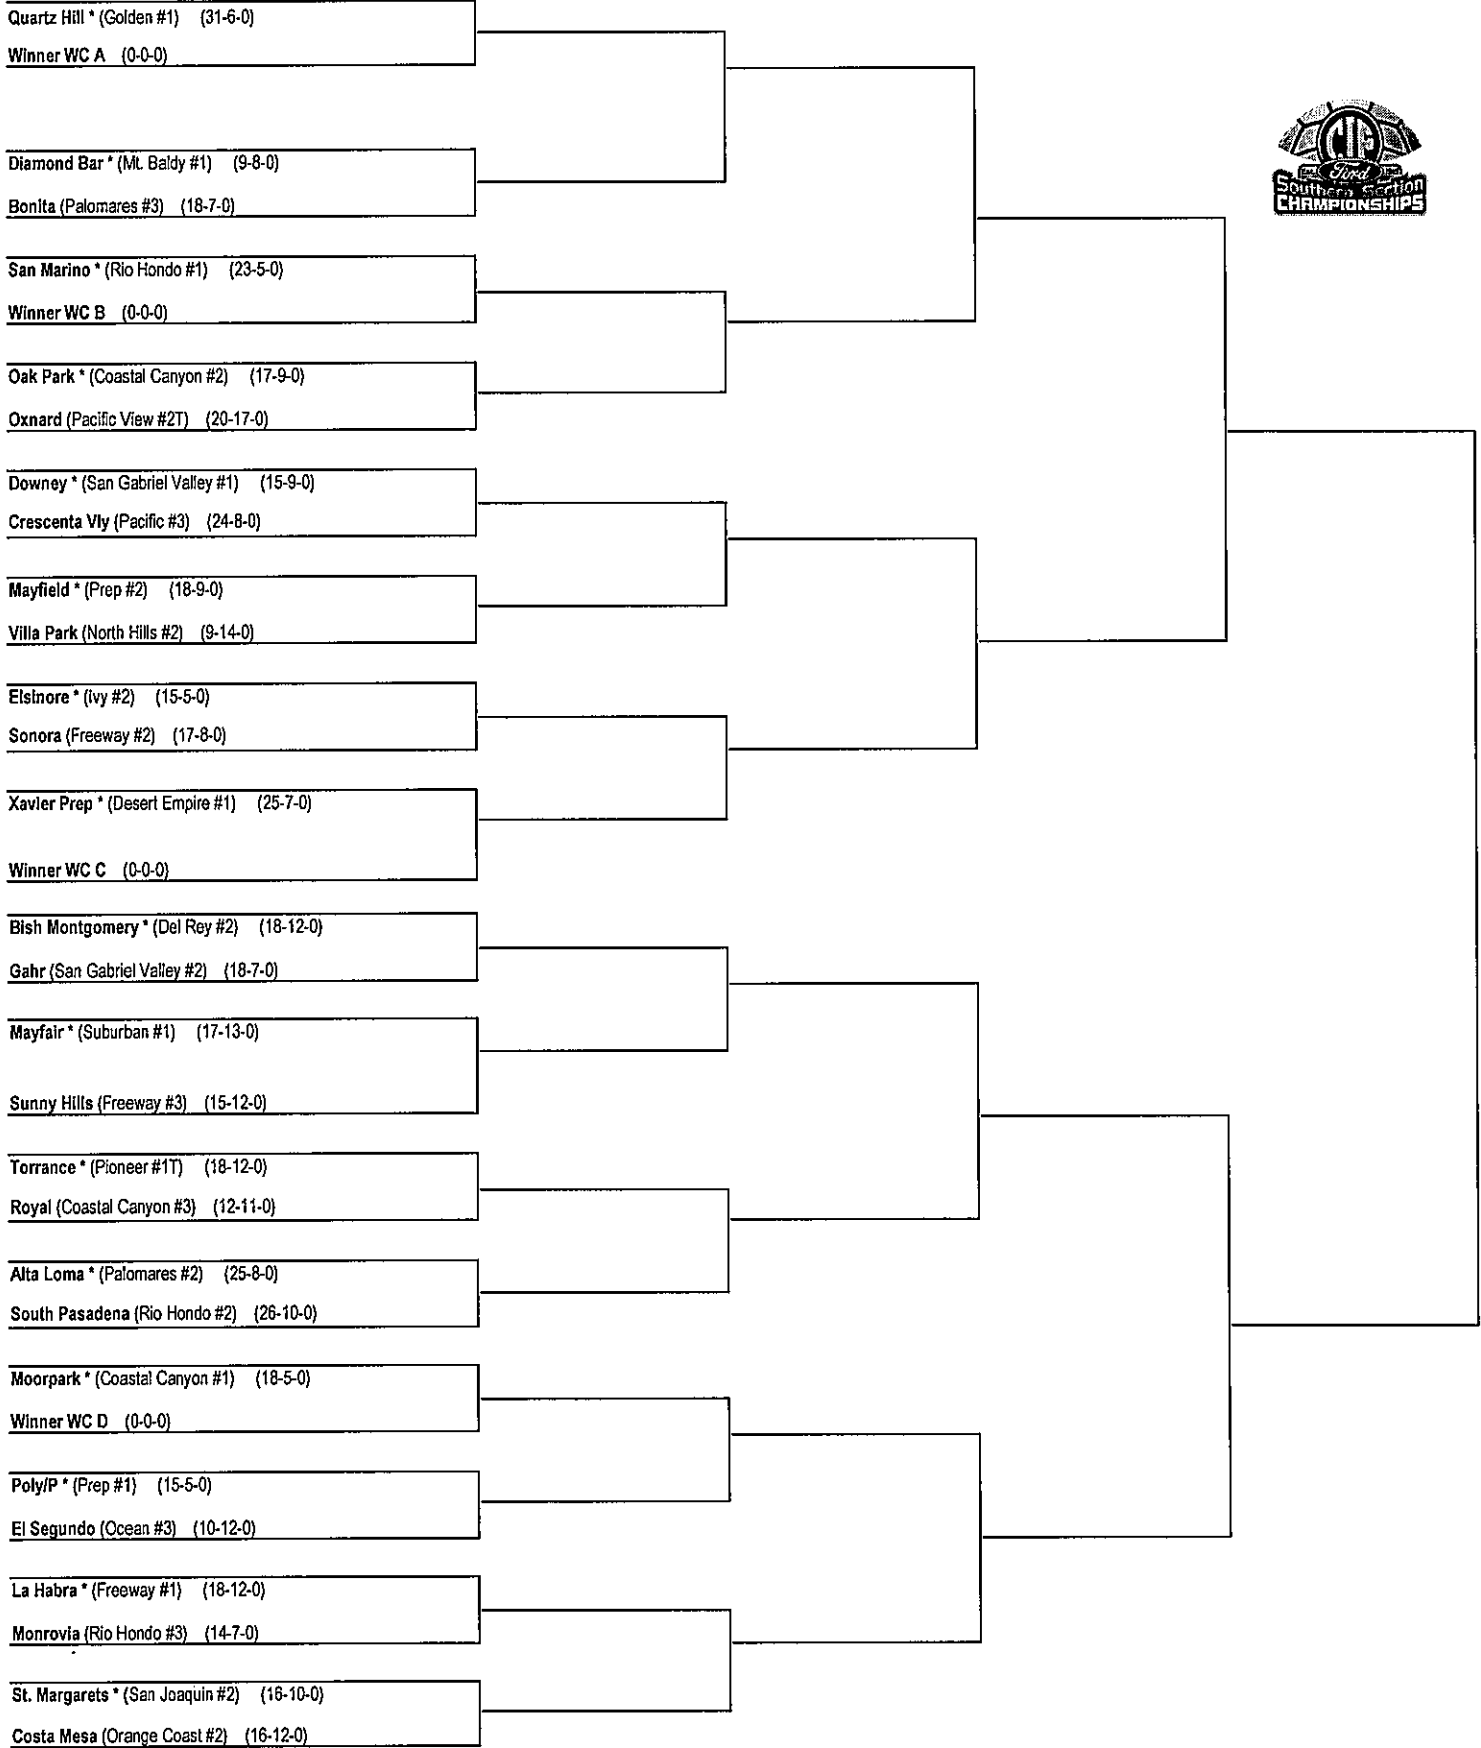

Quarter Final

Semi Final

Final

*Denote host school. This draw sheet was made based upon information available to the CIF-SS as of 10/13/2018. We reserve the right to adjust the draw sheet at any time. All games with the exception of the final round will start at 6:00 p.m. unless another time is mutually agreed upon and clearance is received from the CIF-SS Office. Pre-Flips will be available following the Wildcard matches. Pre-flip for subsequent rounds are available at www.cifss.org. Please submit your scores immediately following the game at CIFSSHOME.ORG. Draw results are available on our web site @ www.cifss.org.