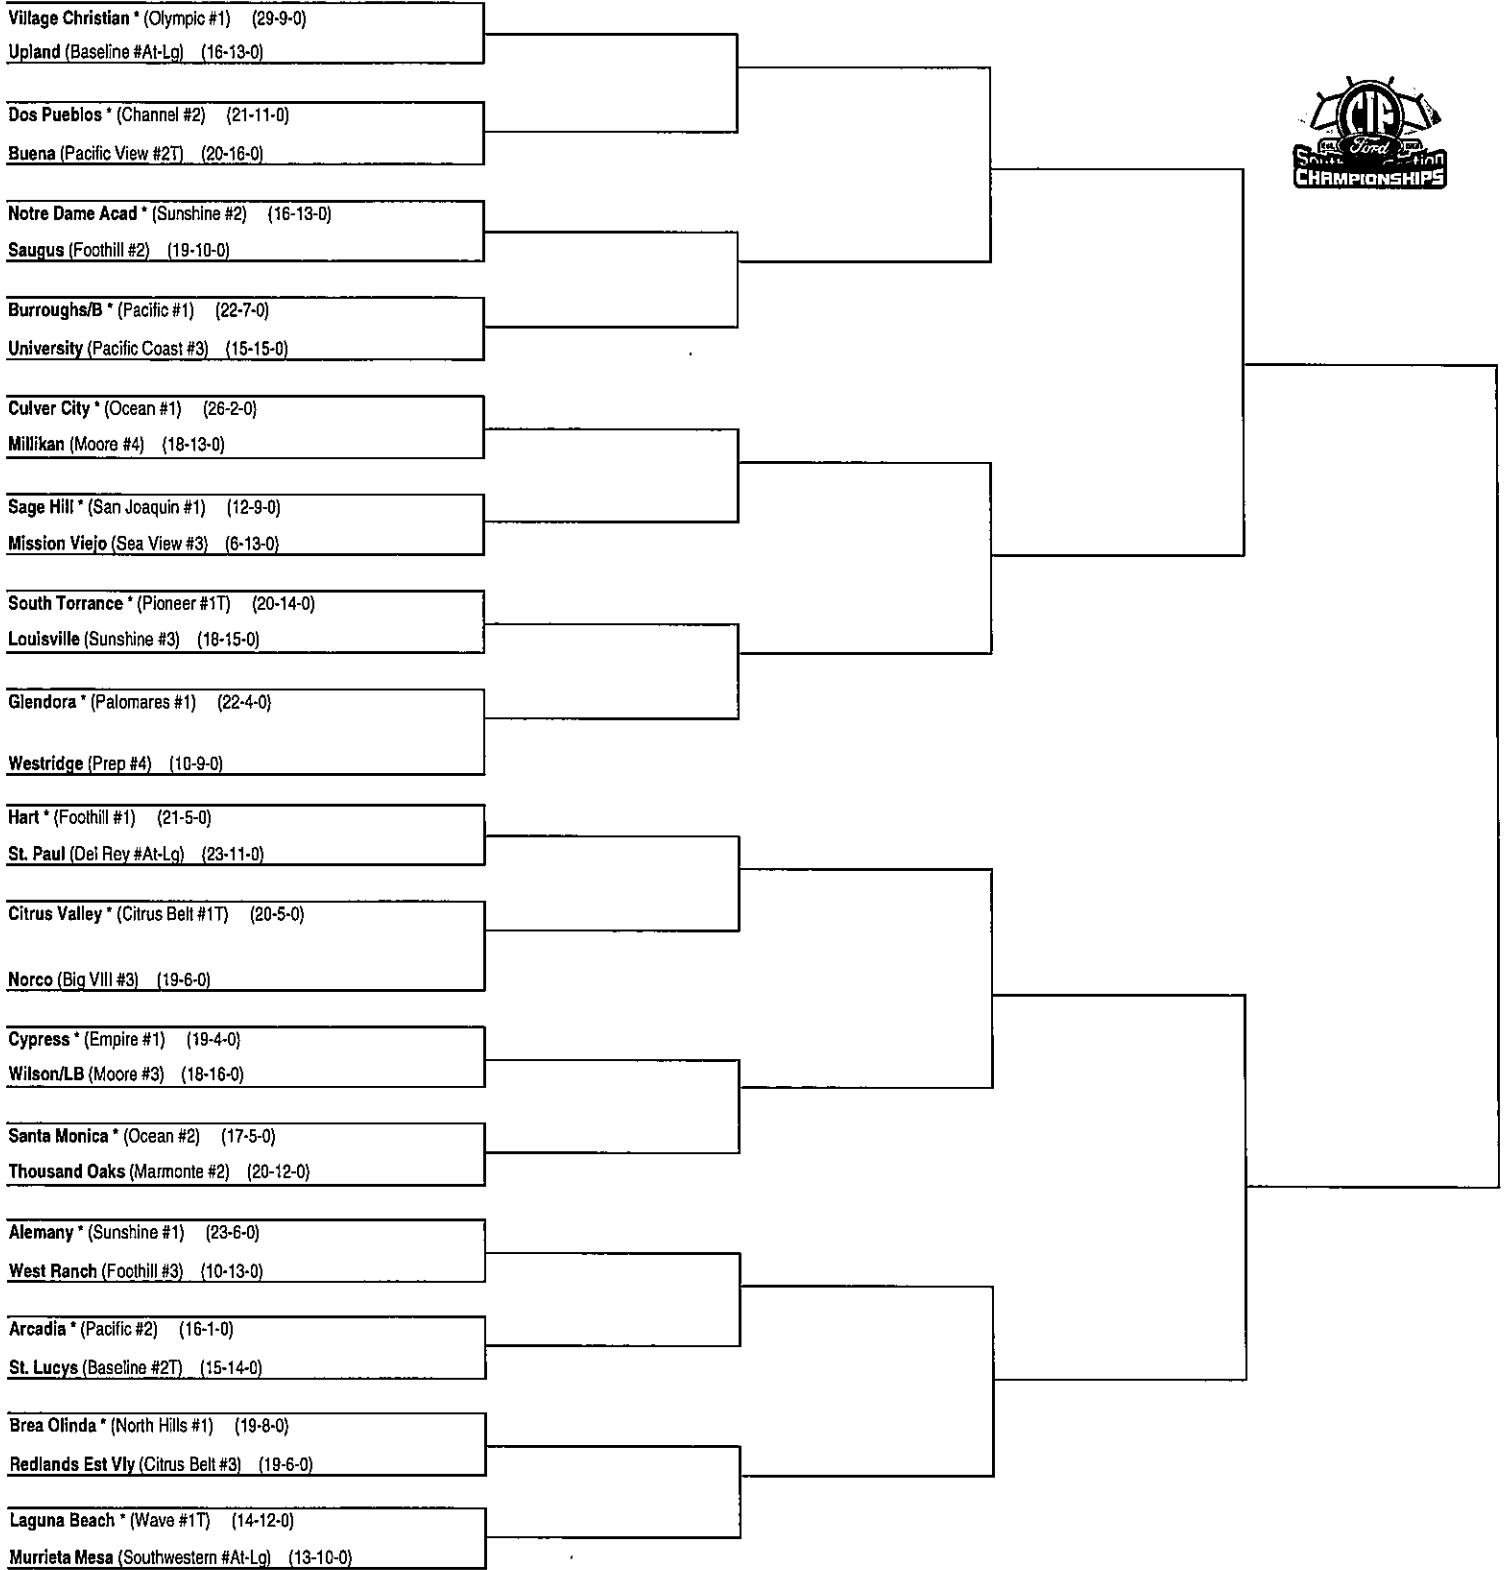

2018 CIF-SS FORD GIRLS VOLLEYBALL DIVISION 3 CHAMPIONSHIPS - Revised 11:15am on Oct. 13th

6:00 P.M 10/18/2018

6:00 P.M 10/20/2018

6:00 P.M 10/24/2018

6:00 P.M 10/27/2018

TBA 11/03/2018

First Round

Second Round

Quarter Final

Semi Final

Final

*Denote host school. This draw sheet was made based upon information available to the CIF-SS as of 10/13/2018. We reserve the right to adjust the draw sheet at any time. All games with the exception of the final round will start at 6:00 p.m. unless another time is mutually agreed upon and clearance is received from the CIF-SS Office. Pre-Flips will be available following the Wildcard matches. Pre-flip for subsequent rounds are available at www.cifss.org. Please submit your scores immediately following the game at CIFSSHOME.ORG. Draw results are available on our web site @ www.cifss.org.