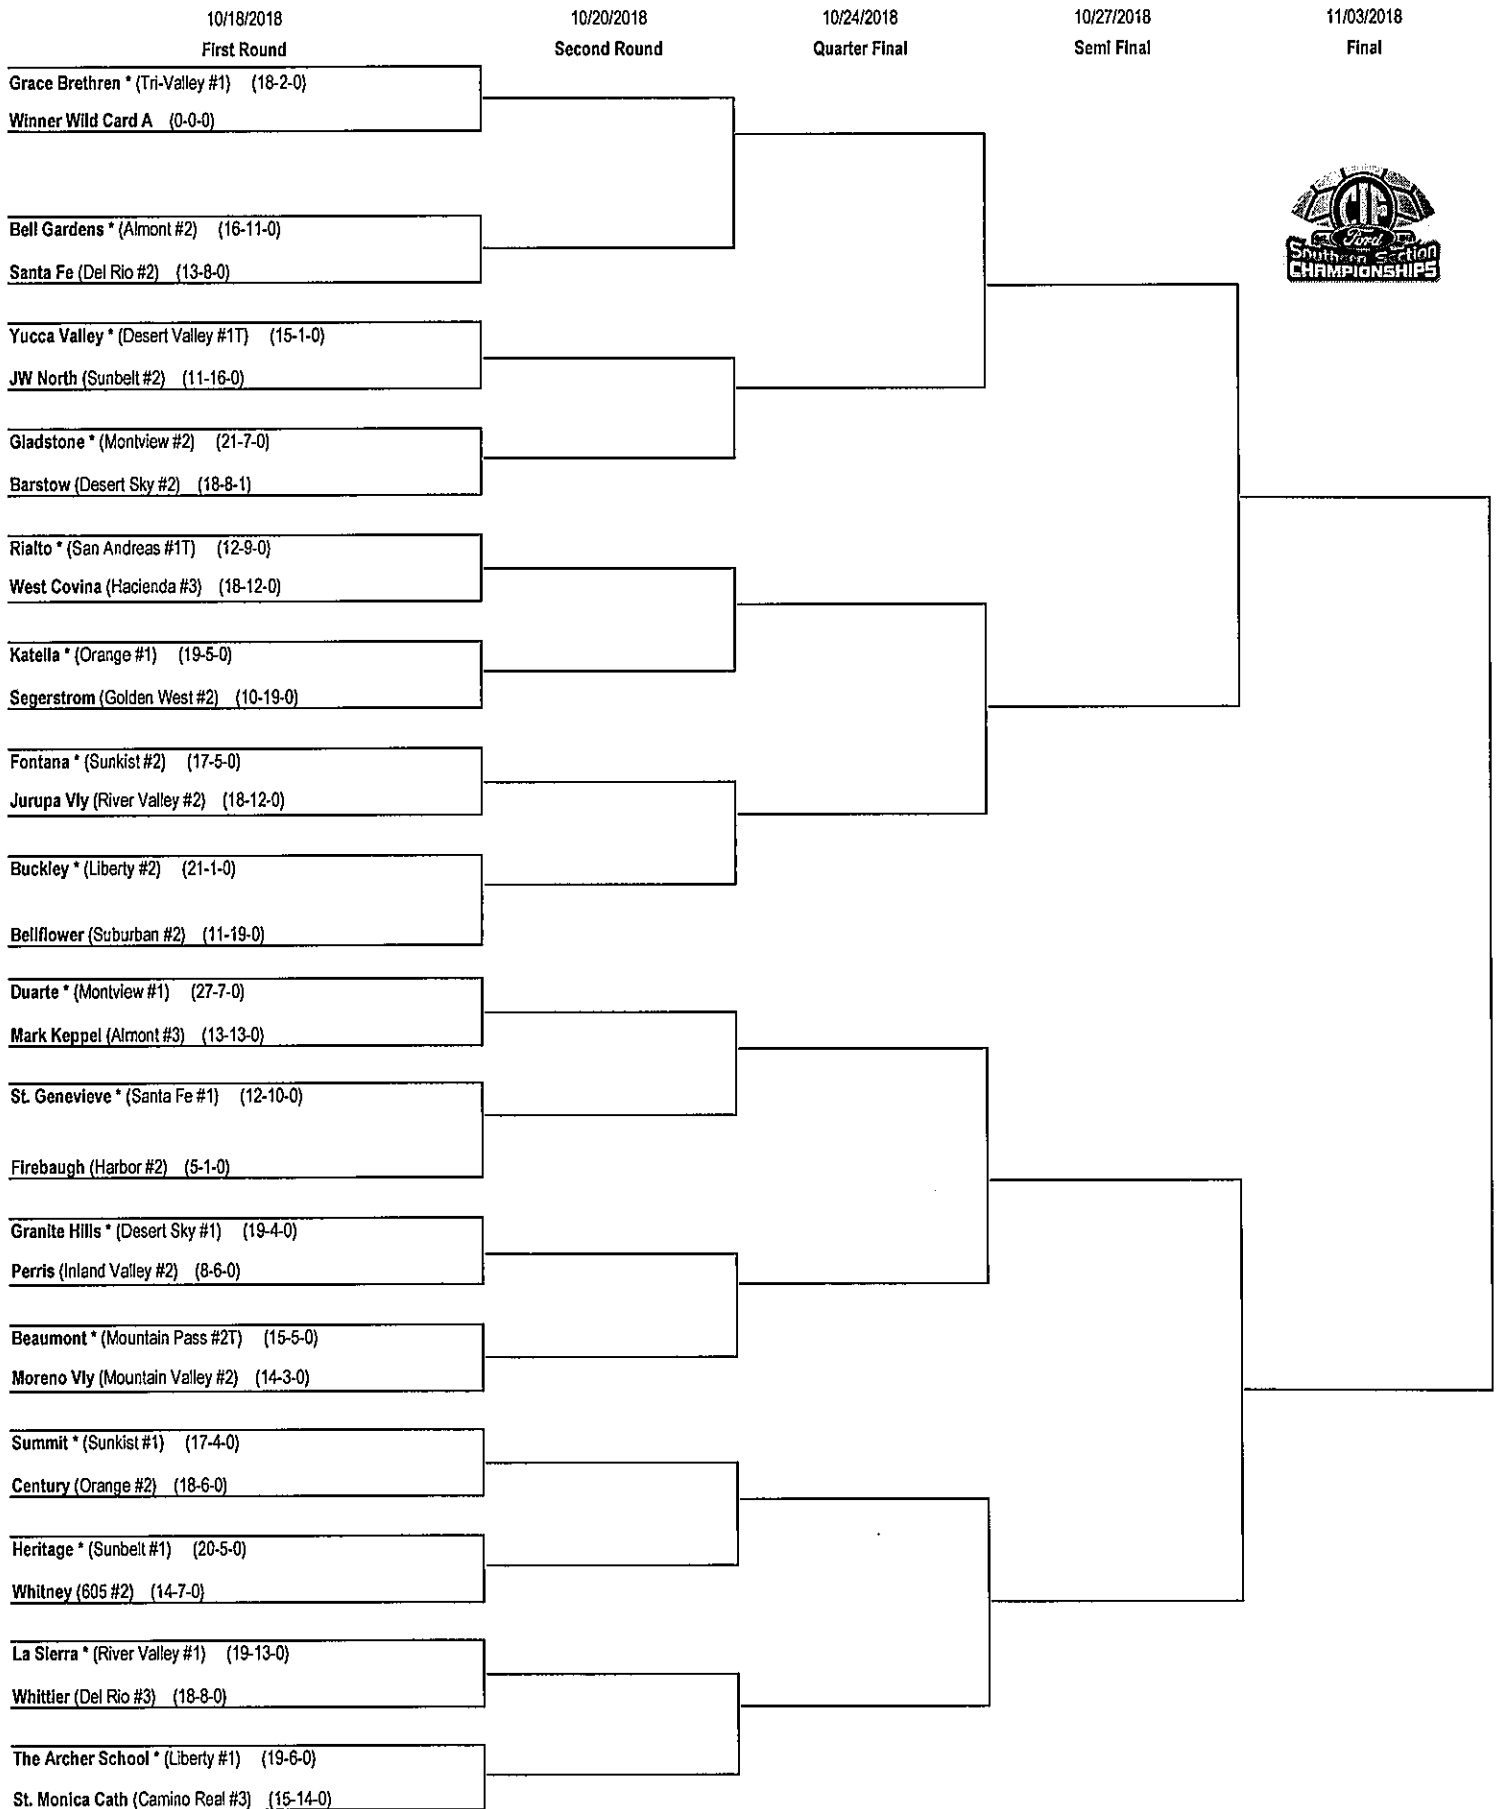

2018 CIF-SS FORD GIRLS VOLLEYBALL DIVISION 6 CHAMPIONSHIPS

*Denote host school. This draw sheet was made based upon information available to the CIF-SS as of 10/13/2018. We reserve the right to adjust the draw sheet at any time. All games with the exception of the final round will start at 6:00 p.m. unless another time is mutually agreed upon and clearance is received from the CIF-SS Office. Pre-Flips will be available following the Wildcard matches. Pre-flip for subsequent rounds are available at www.cifss.org. Please submit your scores immediately following the game at CIFSSHOME.ORG. Draw results are available on our web site @ www.cifss.org.