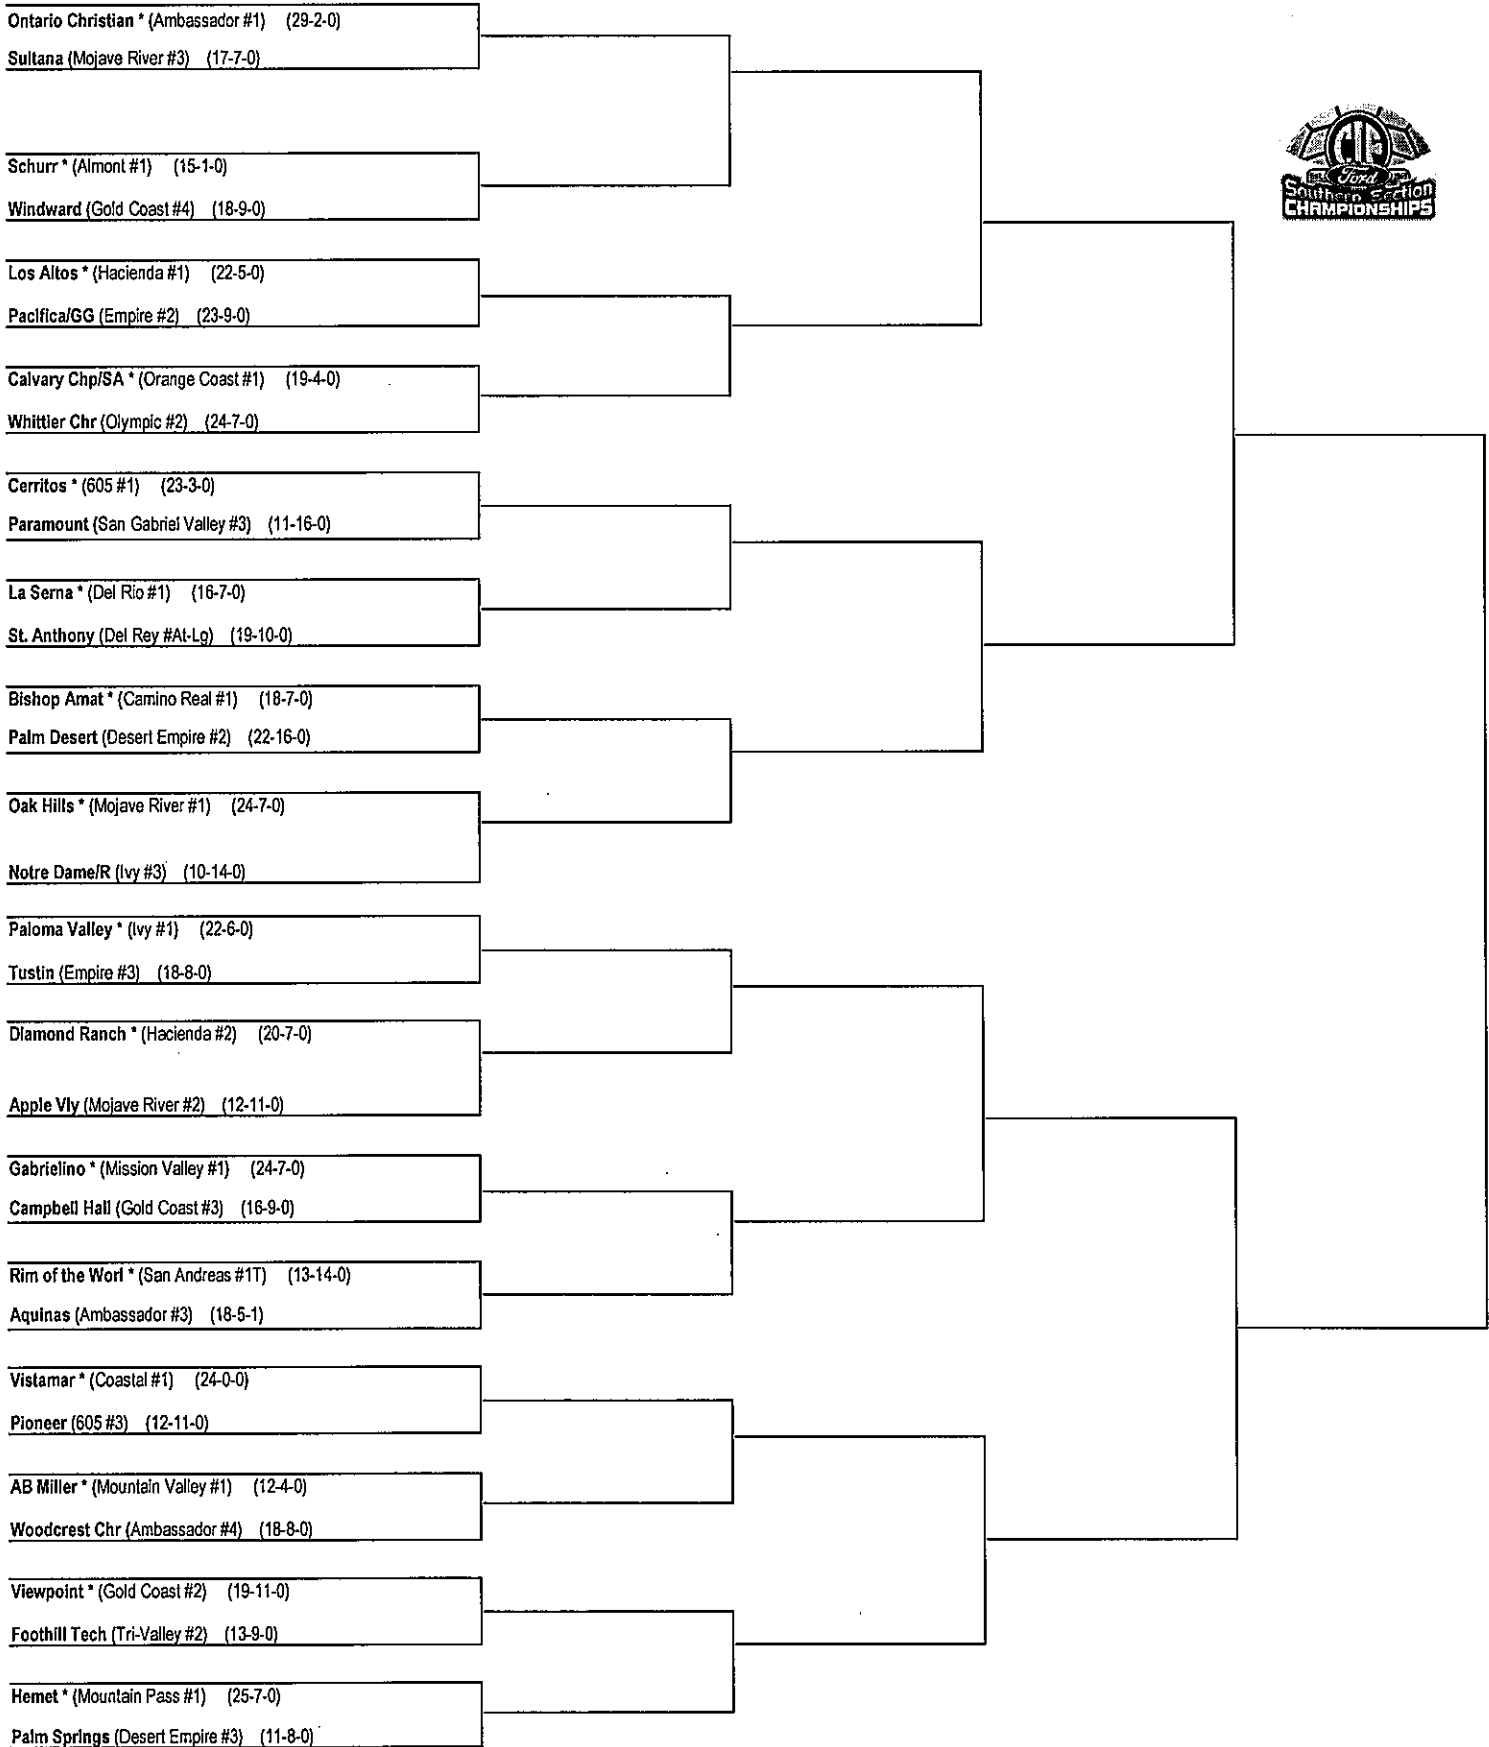

2018 CIF-SS FORD GIRLS VOLLEYBALL DIVISION 5 CHAMPIONSHIPS

6:00 P.M 10/18/2018

6:00 P.M 10/20/2018

6:00 P.M 10/24/2018

6:00 P.M 10/27/2018

TBA 11/03/2018

First Round

Second Round

Quarter Final

Semi Final

Final

*Denote host school. This draw sheet was made based upon information available to the CIF-SS as of 10/13/2018. We reserve the right to adjust the draw sheet at any time. All games with the exception of the final round will start at 6:00 p.m. unless another time is mutually agreed upon and clearance is received from the CIF-SS Office. Pre-Flips will be available following the Wildcard matches. Pre-flip for subsequent rounds are available at www.cifss.org. Please submit your scores immediately following the game at CIFSSHOME.ORG. Draw results are available on our web site @ www.cifss.org.