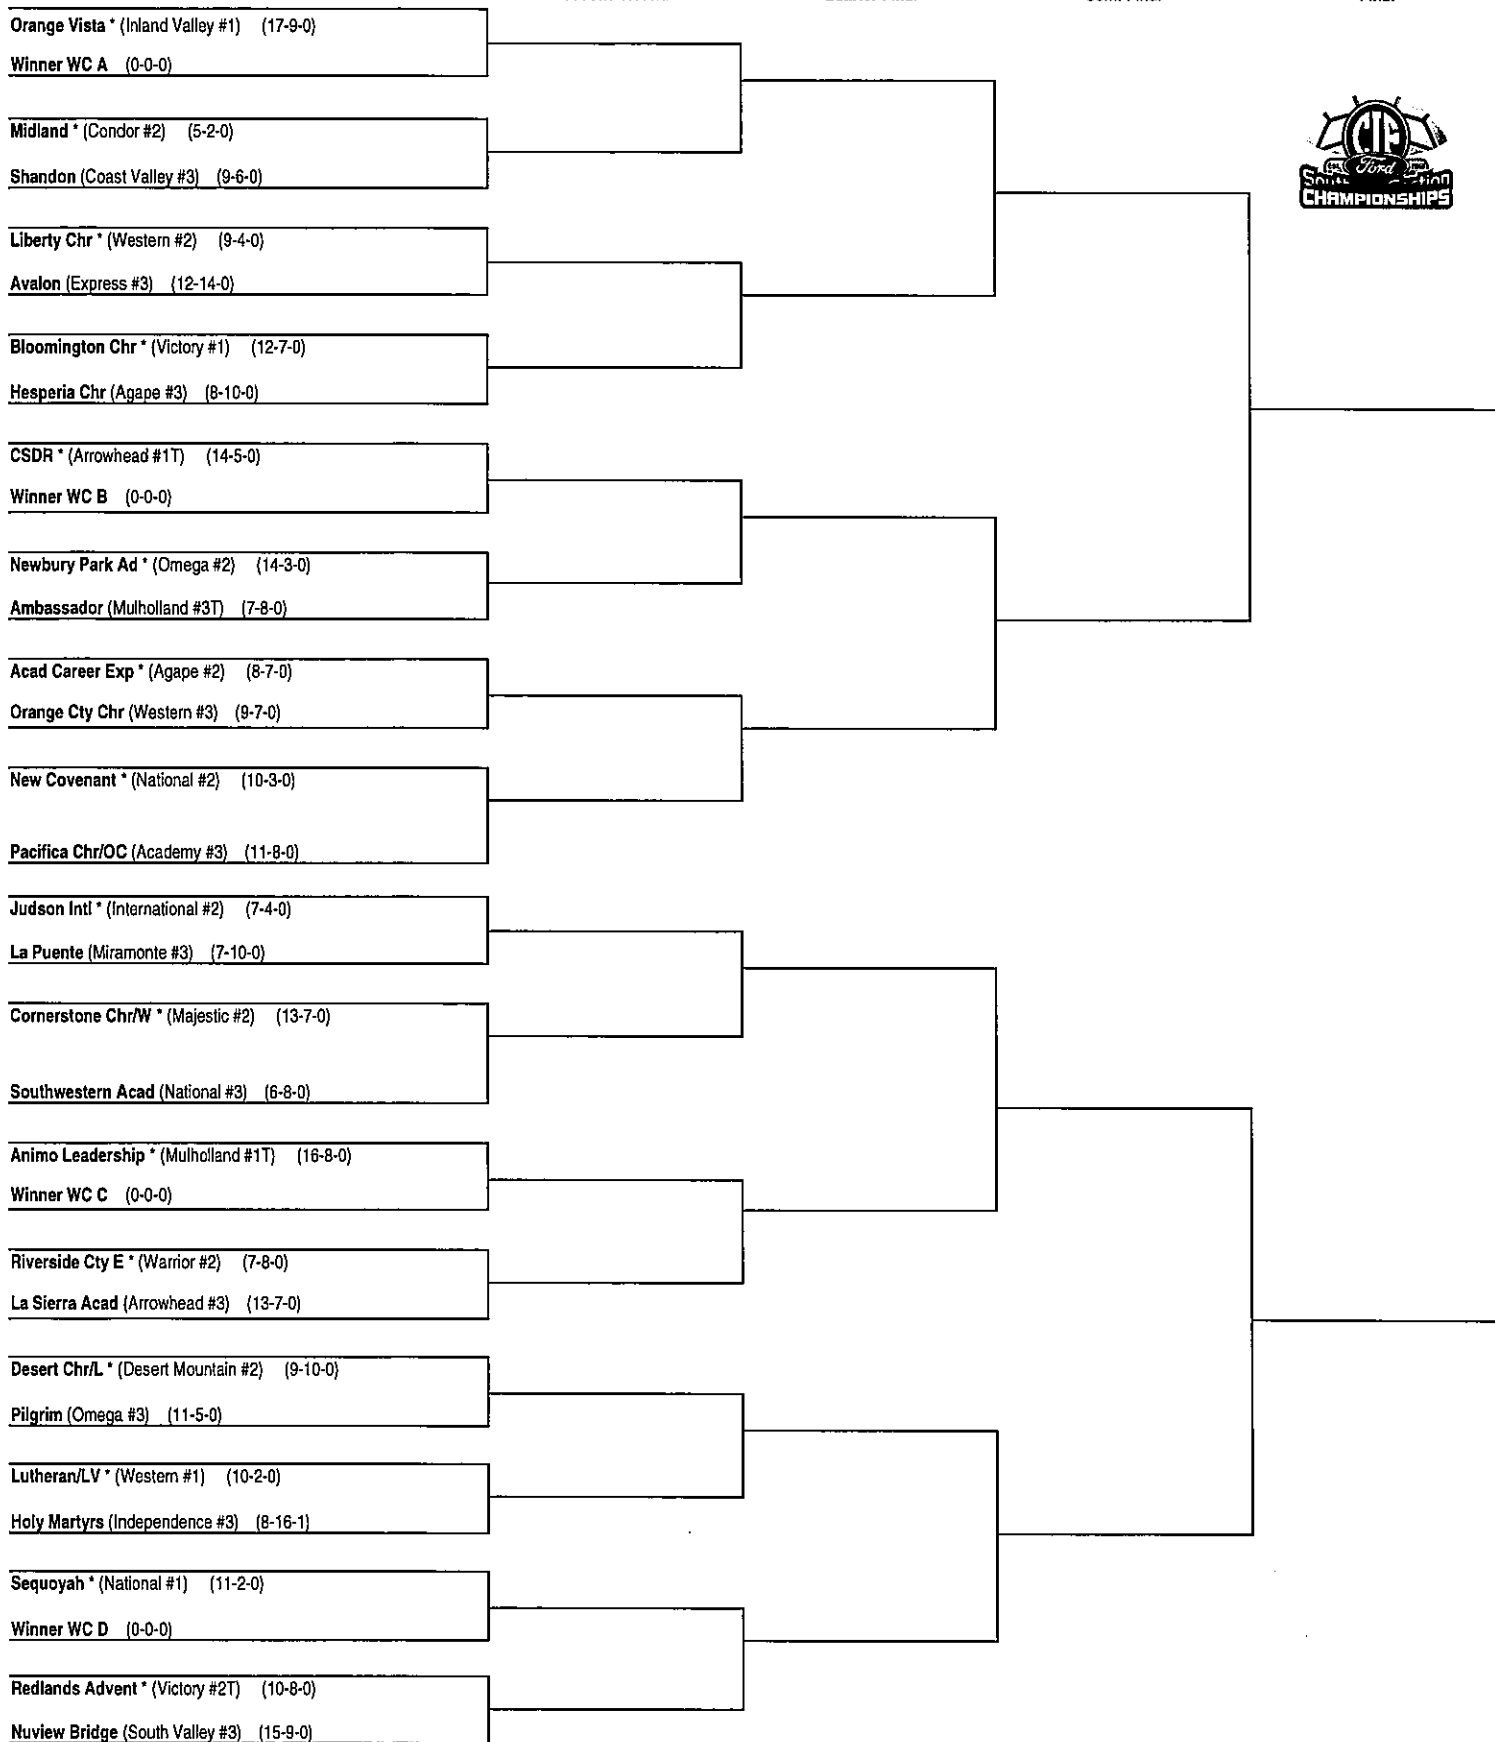

Quarter Final

Semi Final

Final

*Denote host school. This draw sheet was made based upon information available to the CIF-SS as of 10/13/2018. We reserve the right to adjust the draw sheet at any time. All games with the exception of the final round will start at 6:00 p.m. unless another time is mutually agreed upon and clearance is received from the CIF-SS Office. Pre-Flips will be available following the Wildcard matches. Pre-flip for subsequent rounds are available at www.cifss.org. Please submit your scores immediately following the game at CIFSSHOME.ORG. Draw results are available on our web site @ www.cifss.org.