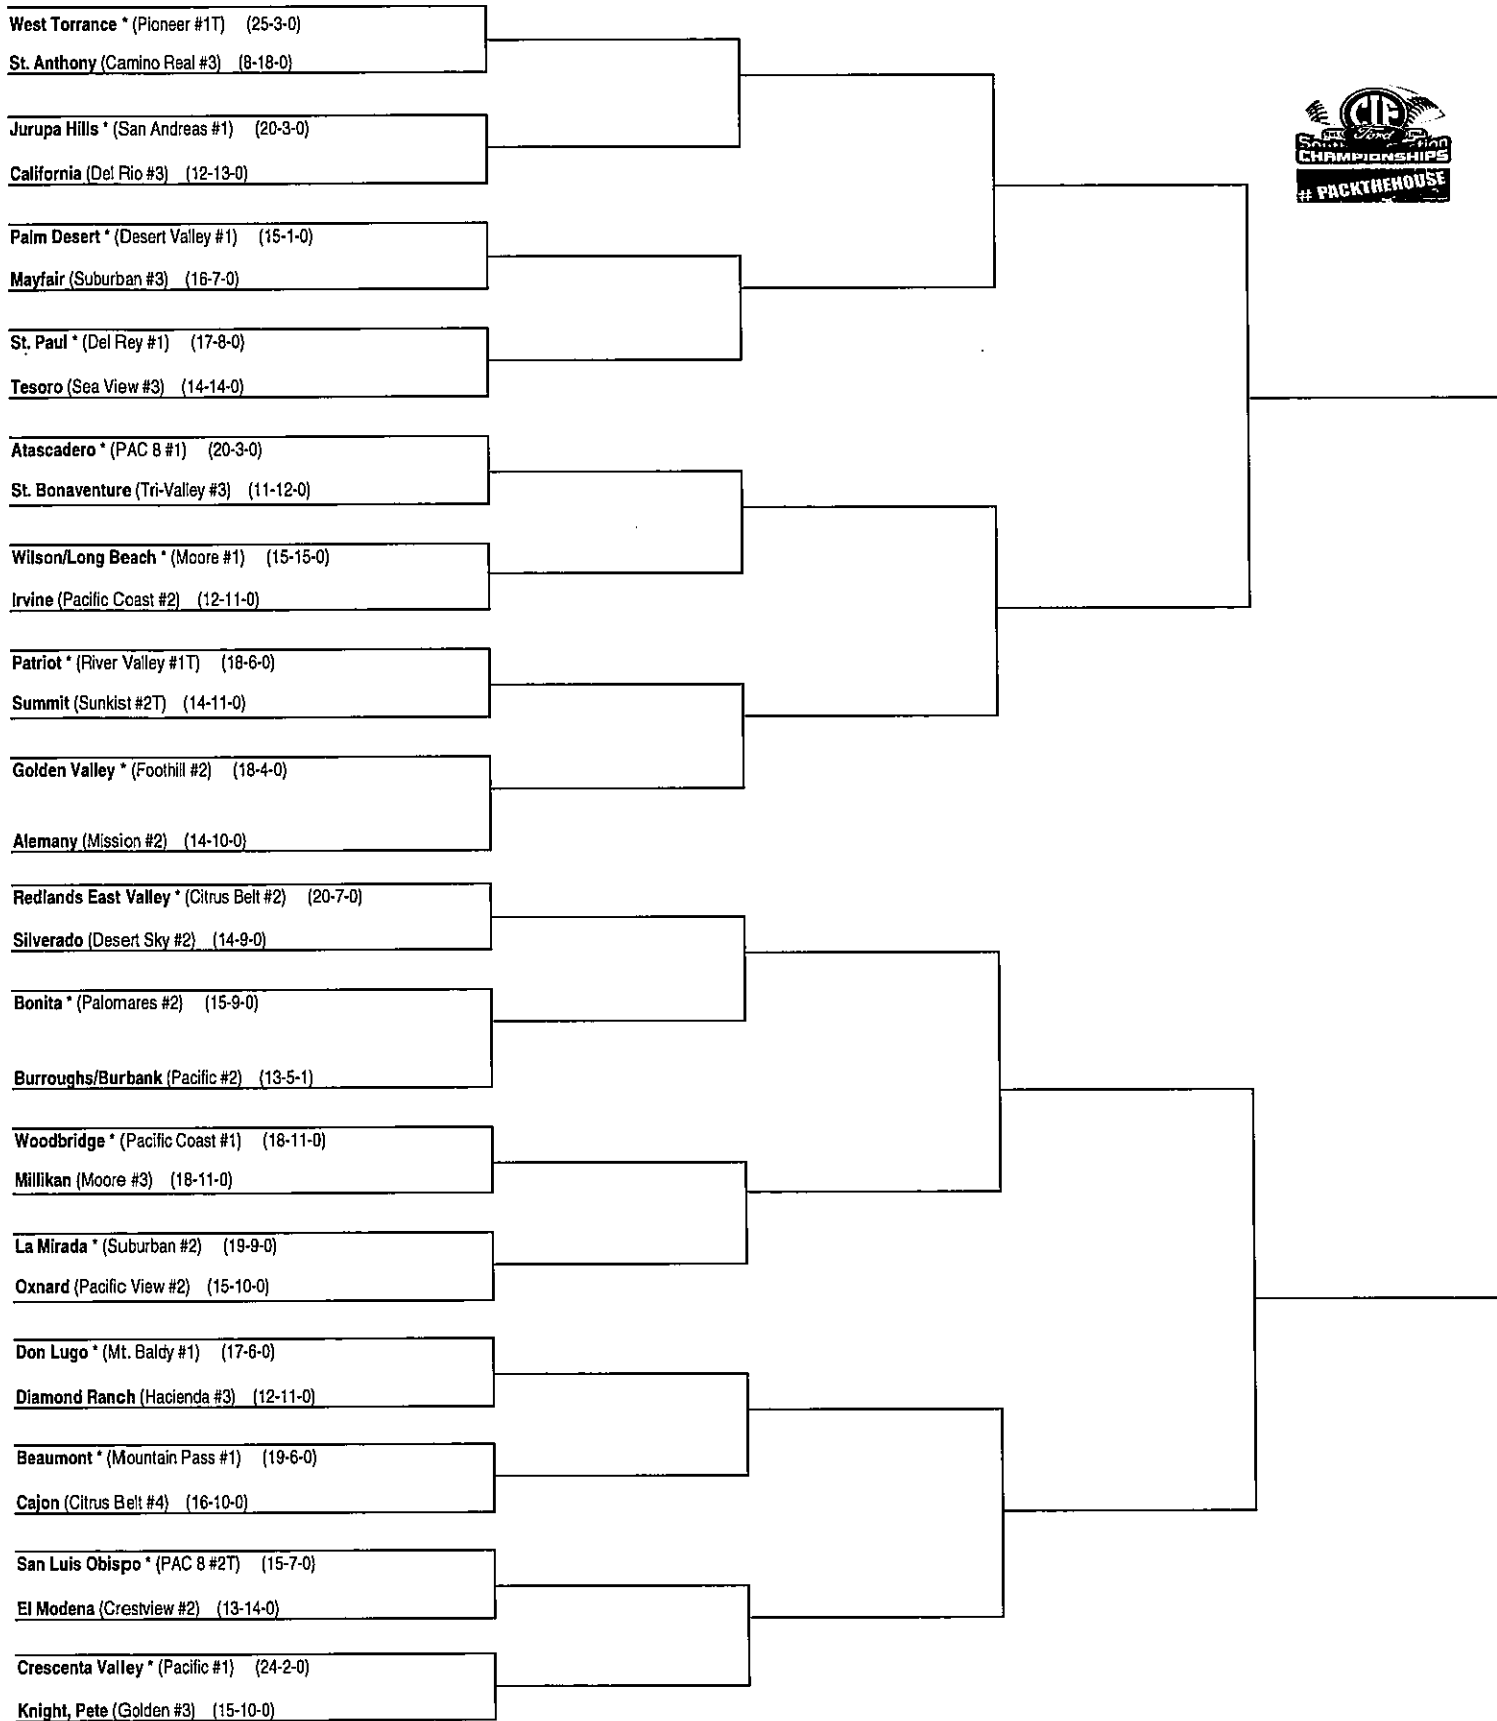

2018 CIF-SS FORD SOFTBALL DIVISION 3 CHAMPIONSHIPS

3:15pm 05/17/2018

3:15pm 05/22/2018

3:15pm 05/24/2018

3:15pm 05/29/2018

TBA 00/00/0000

First Round

Second Round

Quarter Final

Semi Final

Final

*Denote host school. This draw sheet was made based upon information available to the CIF-SS as of 5/10/2018. We reserve the right to adjust the draw sheet at any time. All Teams receiving a Bye in the first round shall be the host team in the next round. All games except for the final round will start at 3:15 p.m. unless another time is mutually agreed upon and clearance is received from the CIF-SS Office. Pre-Flips will be available following the first-round matches. Pre-flip for subsequent rounds are also available at www.cifss.org. Please submit your scores immediately following the game at CIFSSHOME.ORG. Brackets results are available on our web site @ www.cifss.org.