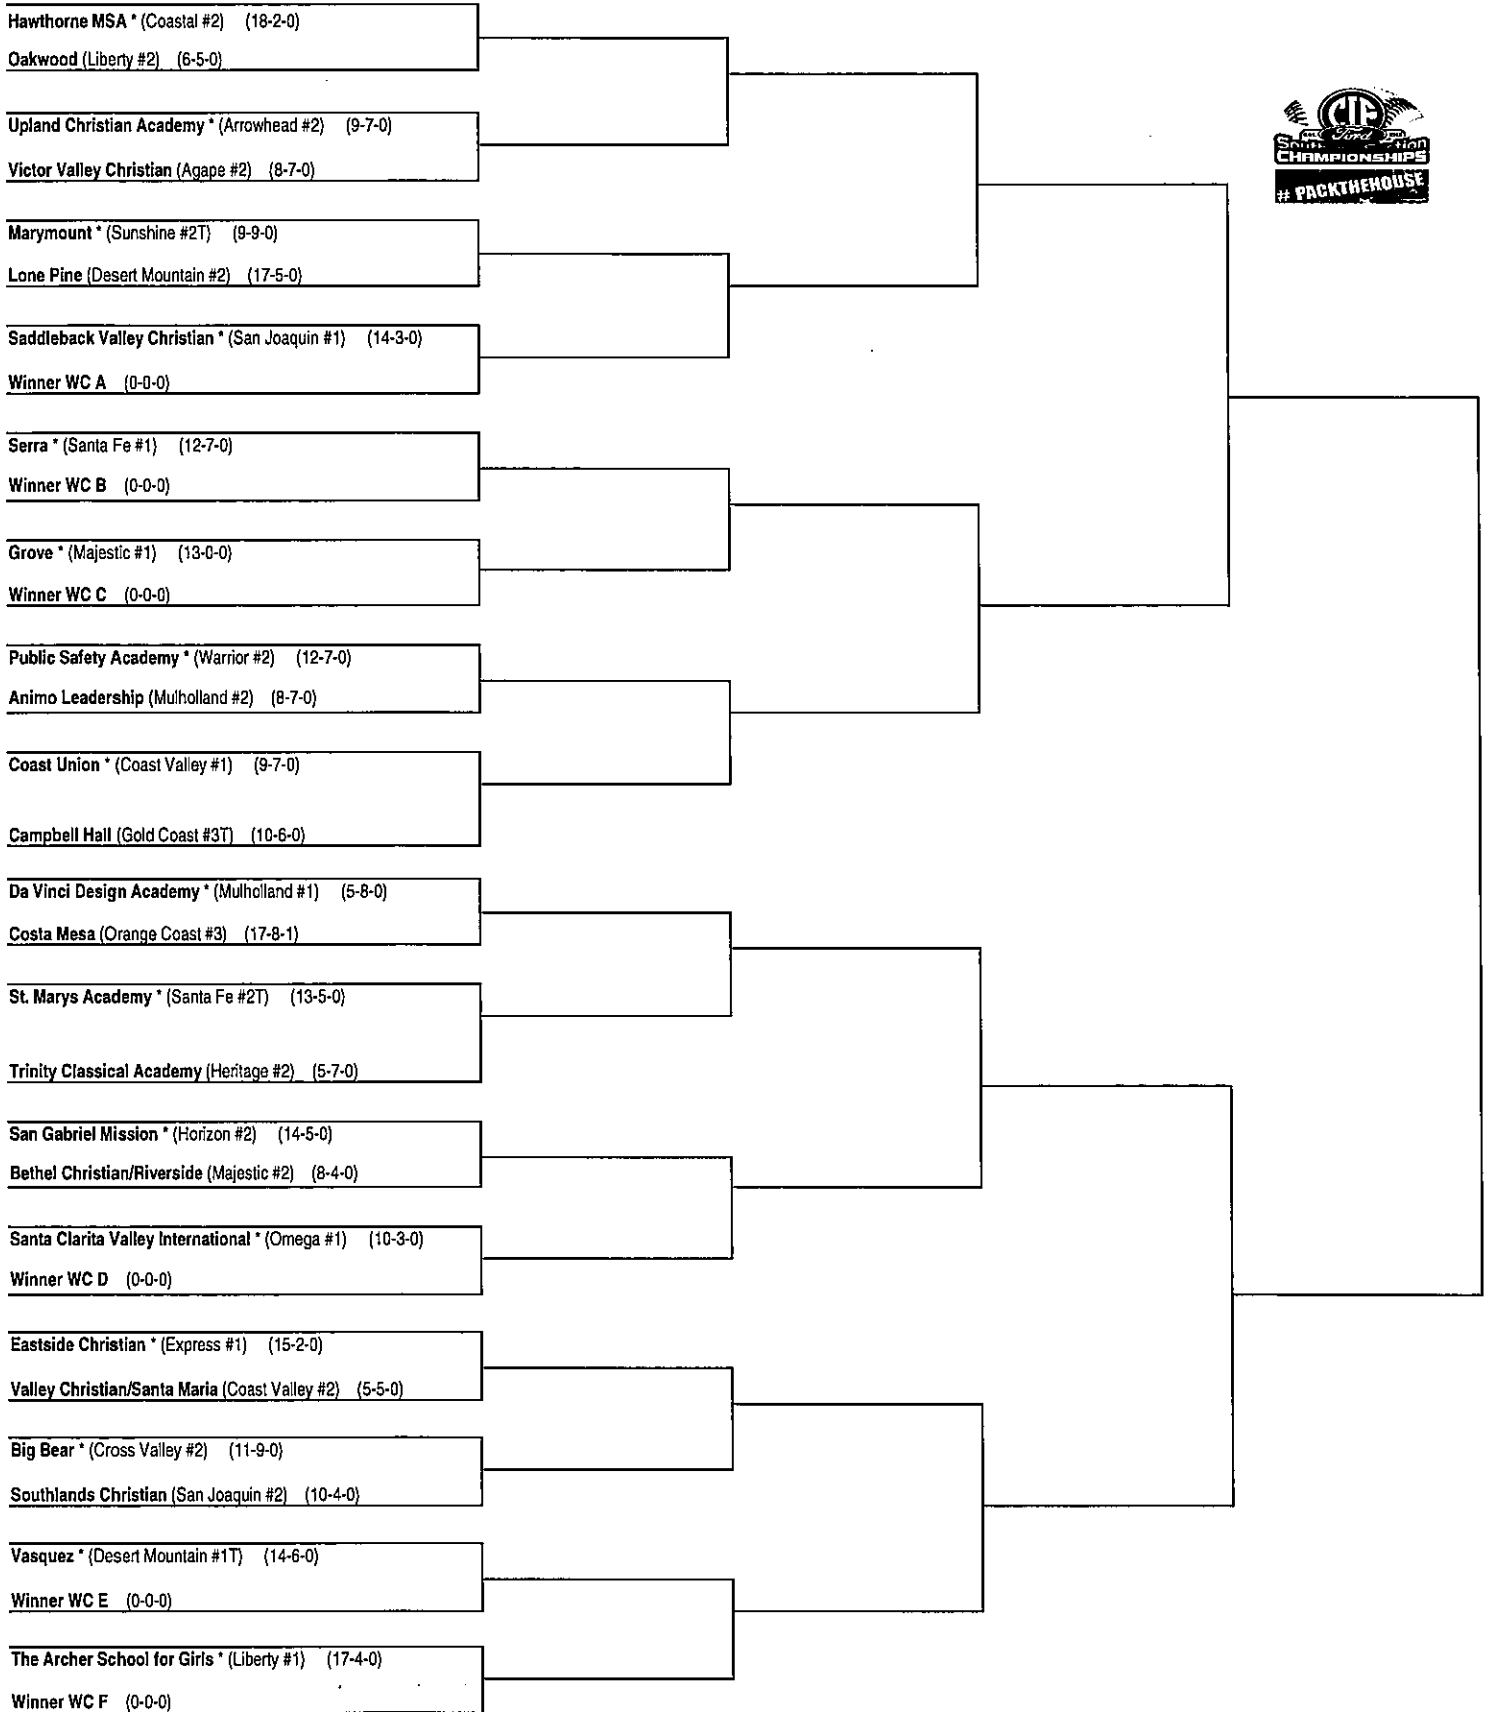

Quarter Final

Semi Final

Final

*Denote host school. This draw sheet was made based upon information available to the CIF-SS as of 5/10/2018. We reserve the right to adjust the draw sheet at any time. All Teams receiving a Bye in the first round shall be the host team in the next round. All games except for the final round will start at 3:15 p.m. unless another time is mutually agreed upon and clearance is received from the CIF-SS Office. Pre-Flips will be available following the first-round matches. Pre-Flip for subsequent rounds are also available at www.cifss.org. Please submit your scores immediately following the game at CIFSSHOME.ORG. Brackets results are available on our web site @ www.cifss.org