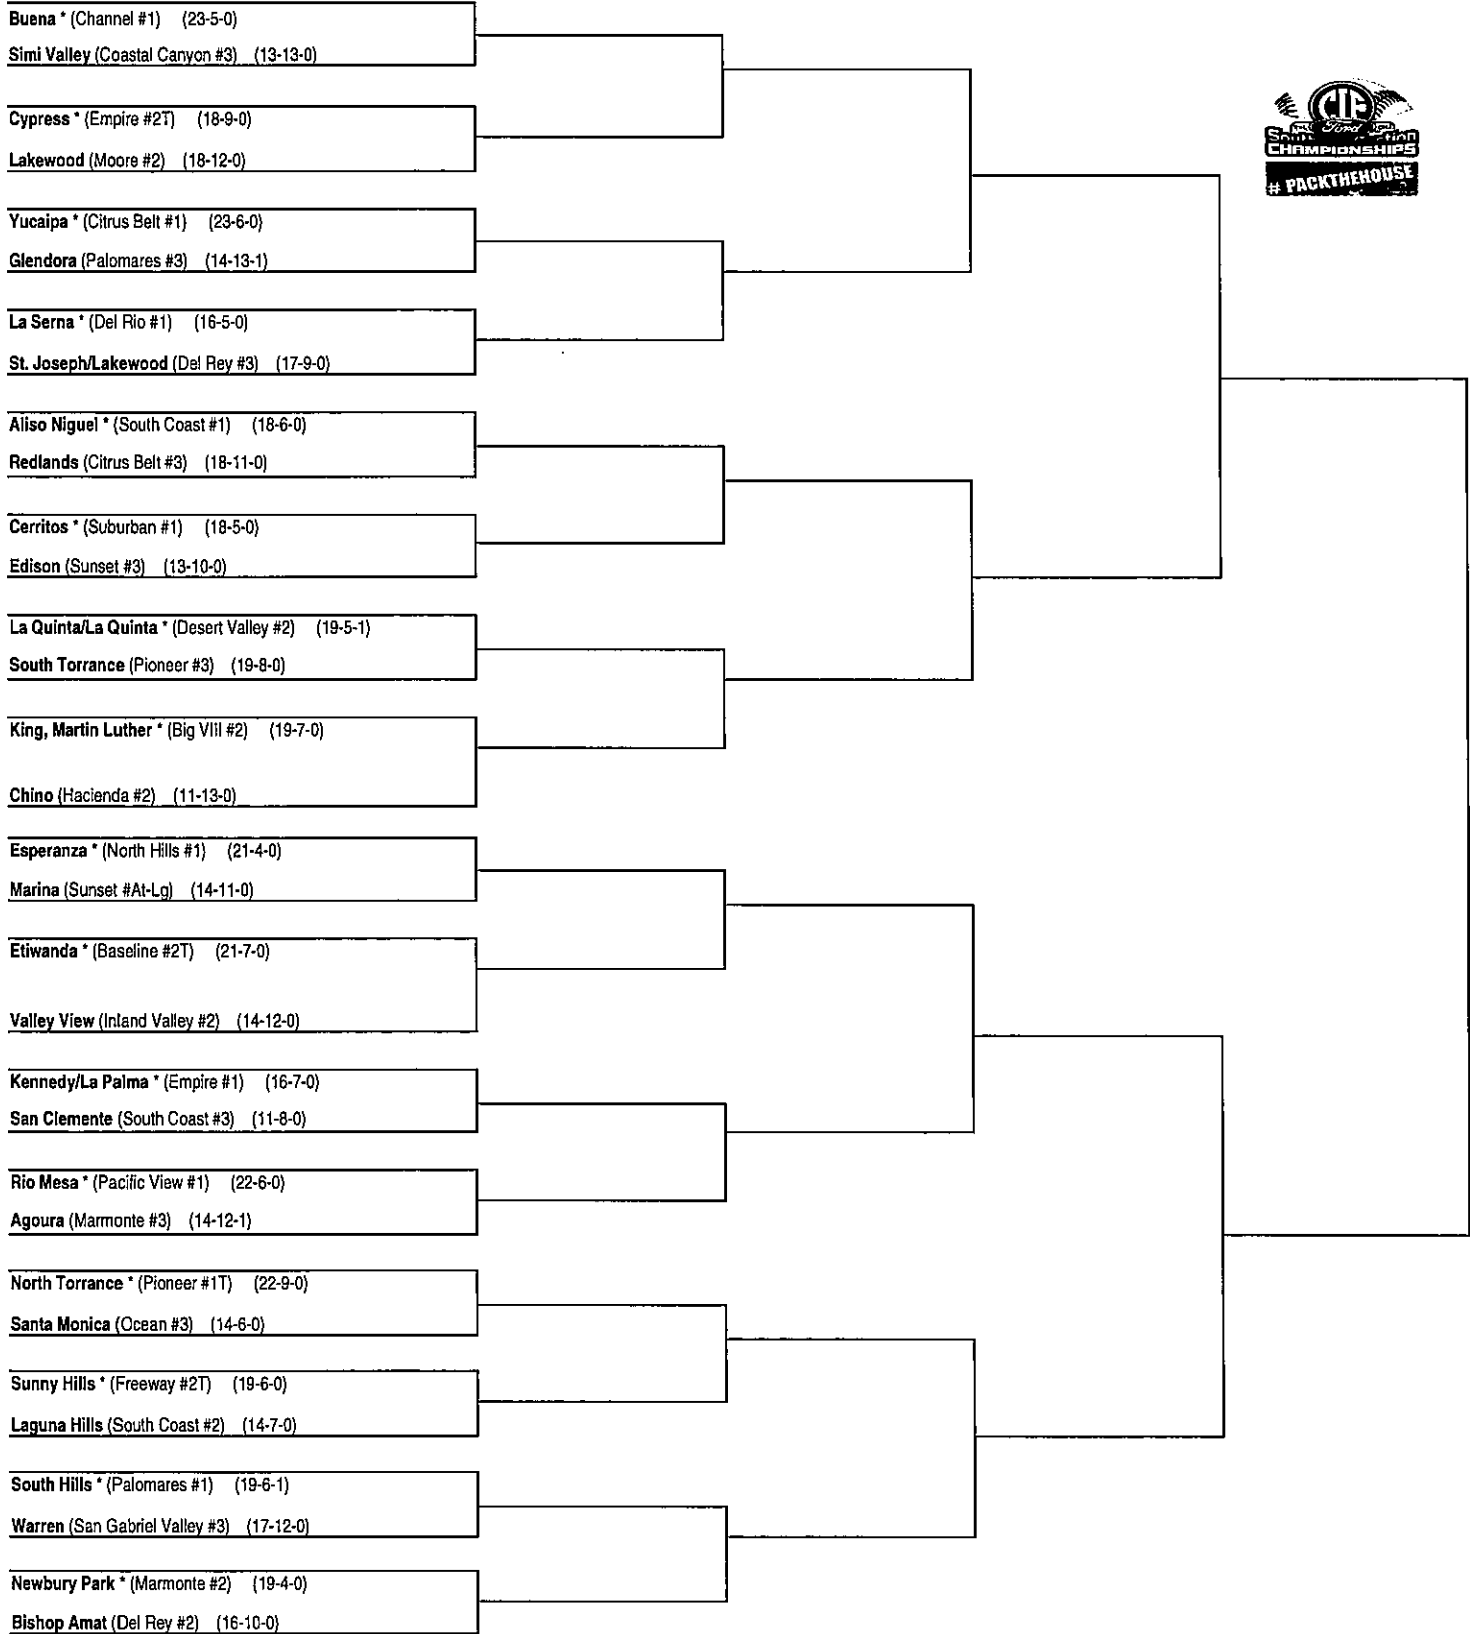

2018 CIF-SS FORD SOFTBALL DIVISION 2 CHAMPIONSHIPS

3:15pm 05/17/2018

3:15pm 05/22/2018

3:15pm 05/24/2018

3:15pm 05/29/2018

TBA 00/00/0000

First Round

Second Round

Quarter Final

Semi Final

Final

*Denote host school. This draw sheet was made based upon information available to the CIF-SS as of 5/10/2018. We reserve the right to adjust the draw sheet at any time. All Teams receiving a Bye in the first round shall be the host team in the next round. All games except for the final round will start at 3:15 p.m. unless another time is mutually agreed upon and clearance is received from the CIF-SS Office. Pre-Flips will be available following the first-round matches. Pre-Flip for subsequent rounds are also available at www.cifss.org. Please submit your scores immediately following the game at CIFSSHOME.ORG. Brackets results are available on our web site @ www.cifss.org.