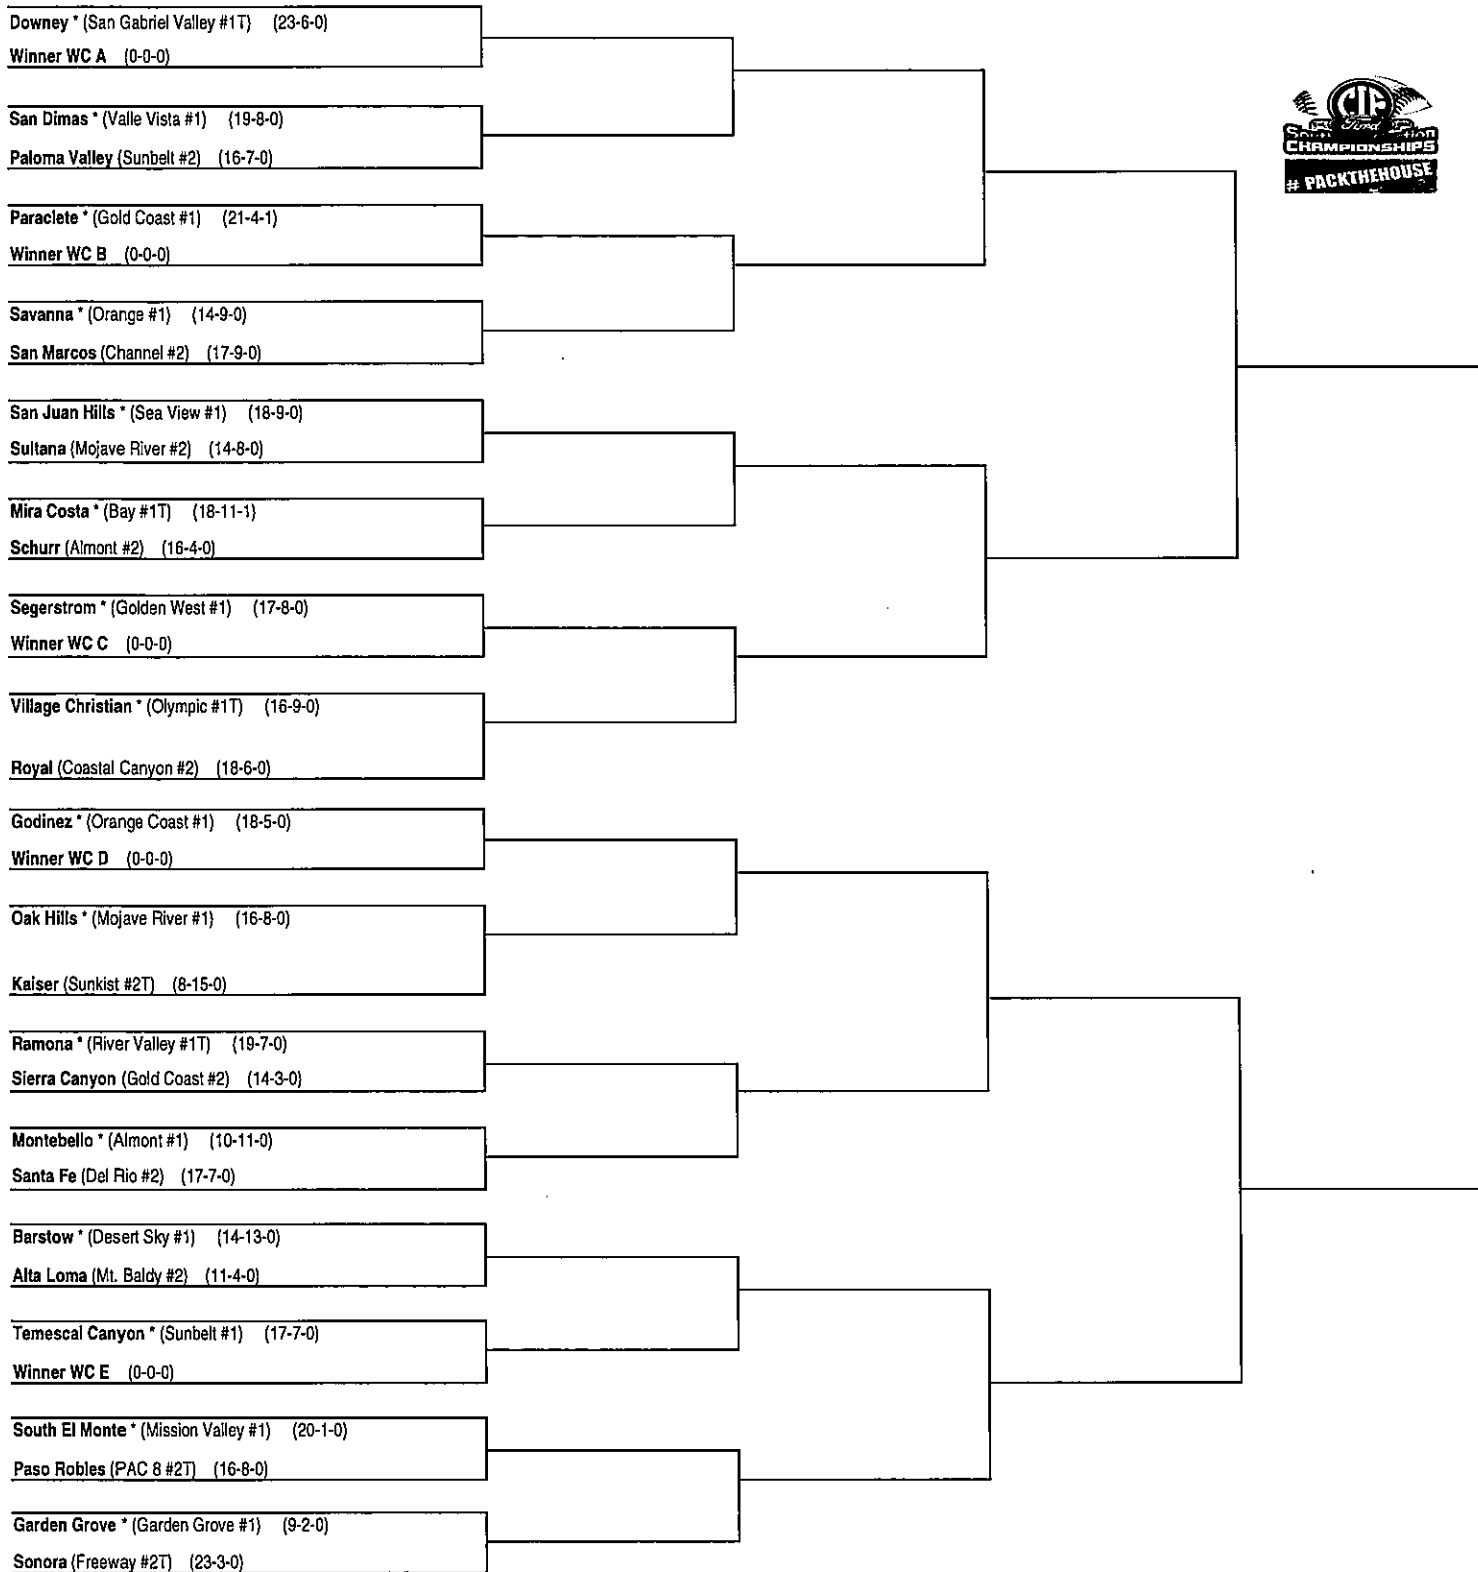

2018 CIF-SS FORD SOFTBALL DIVISION 4 CHAMPIONSHIPS

3:15pm 05/17/2018

3:15pm 05/22/2018

3:15pm 05/24/2018

3:15pm 05/29/2018

TBA 00/00/0000

First Round

Second Round

Quarter Final

Semi Final

Final

*Denote host school. This draw sheet was made based upon information available to the CIF-SS as of 5/10/2018. We reserve the right to adjust the draw sheet at any time. All Teams receiving a Bye in the first round shall be the host team in the next round. All games except for the final round will start at 3:15 p.m. unless another time is mutually agreed upon and clearance is received from the CIF-SS Office. Pre-Flips will be available following the first-round matches. Pre-flip for subsequent rounds are also available at www.cifss.org. Please submit your scores immediately following the game at CIFSSHOME.ORG. Brackets results are available on our web site @ www.cifss.org.