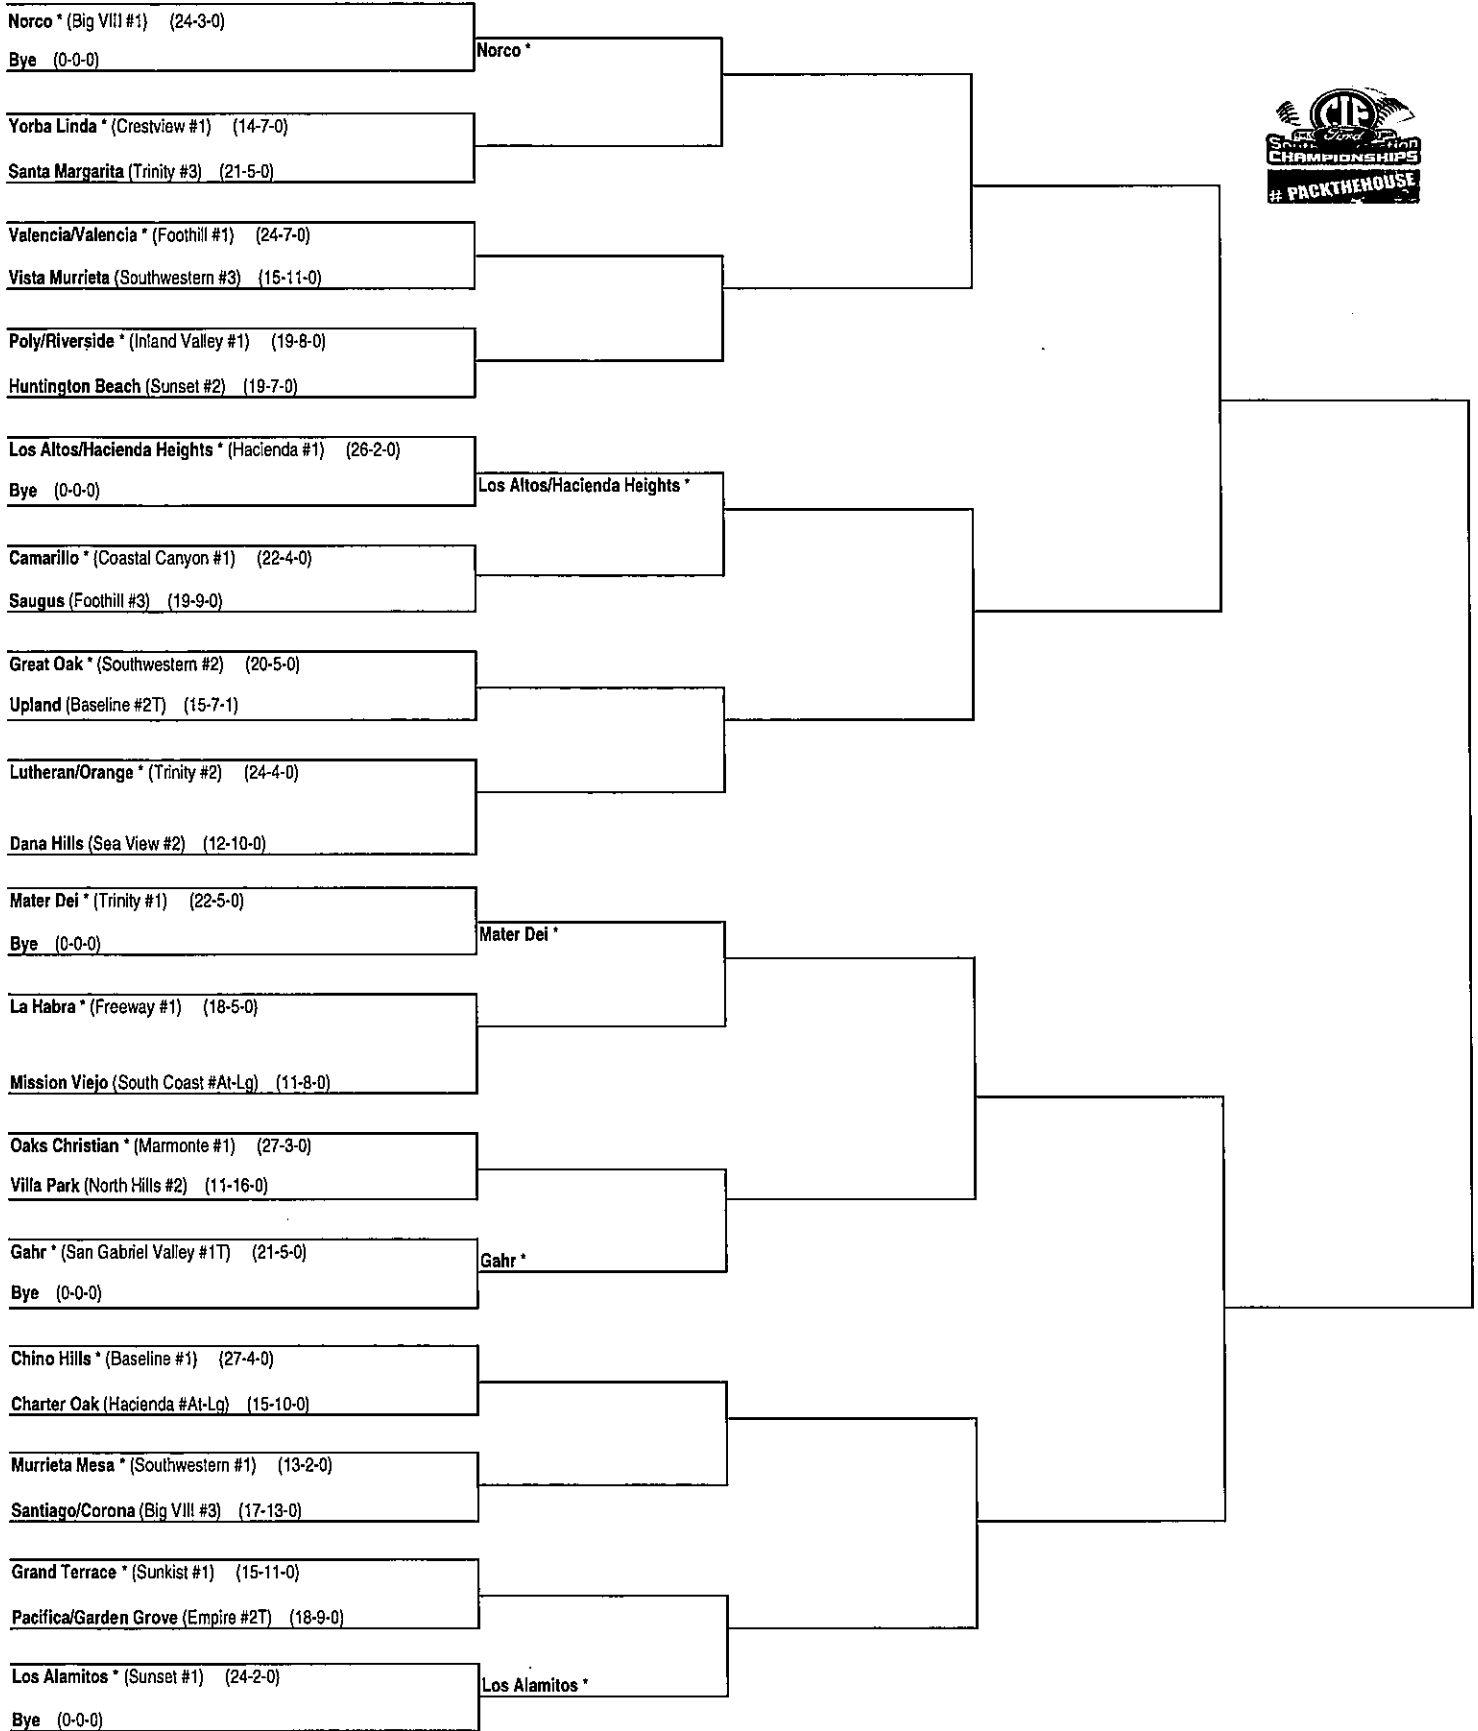

TBA 00/00/0000

First Round

Second Round

Quarter Final

Semi Final

Final

*Denote host school. This draw sheet was made based upon information available to the CIF-SS as of 5/10/2018. We reserve the right to adjust the draw sheet at any time. All Teams receiving a Bye in the first round shall be the host team in the next round. All games except for the final round will start at 3:15 p.m. unless another time is mutually agreed upon and clearance is received from the CIF-SS Office. Pre-Flips will be available following the first-round matches. Pre-flip for subsequent rounds are also available at www.cifss.org. Please submit your scores immediately following the game at CIFSSHOME.ORG. Brackets results are available on our web site @ www.cifss.org.