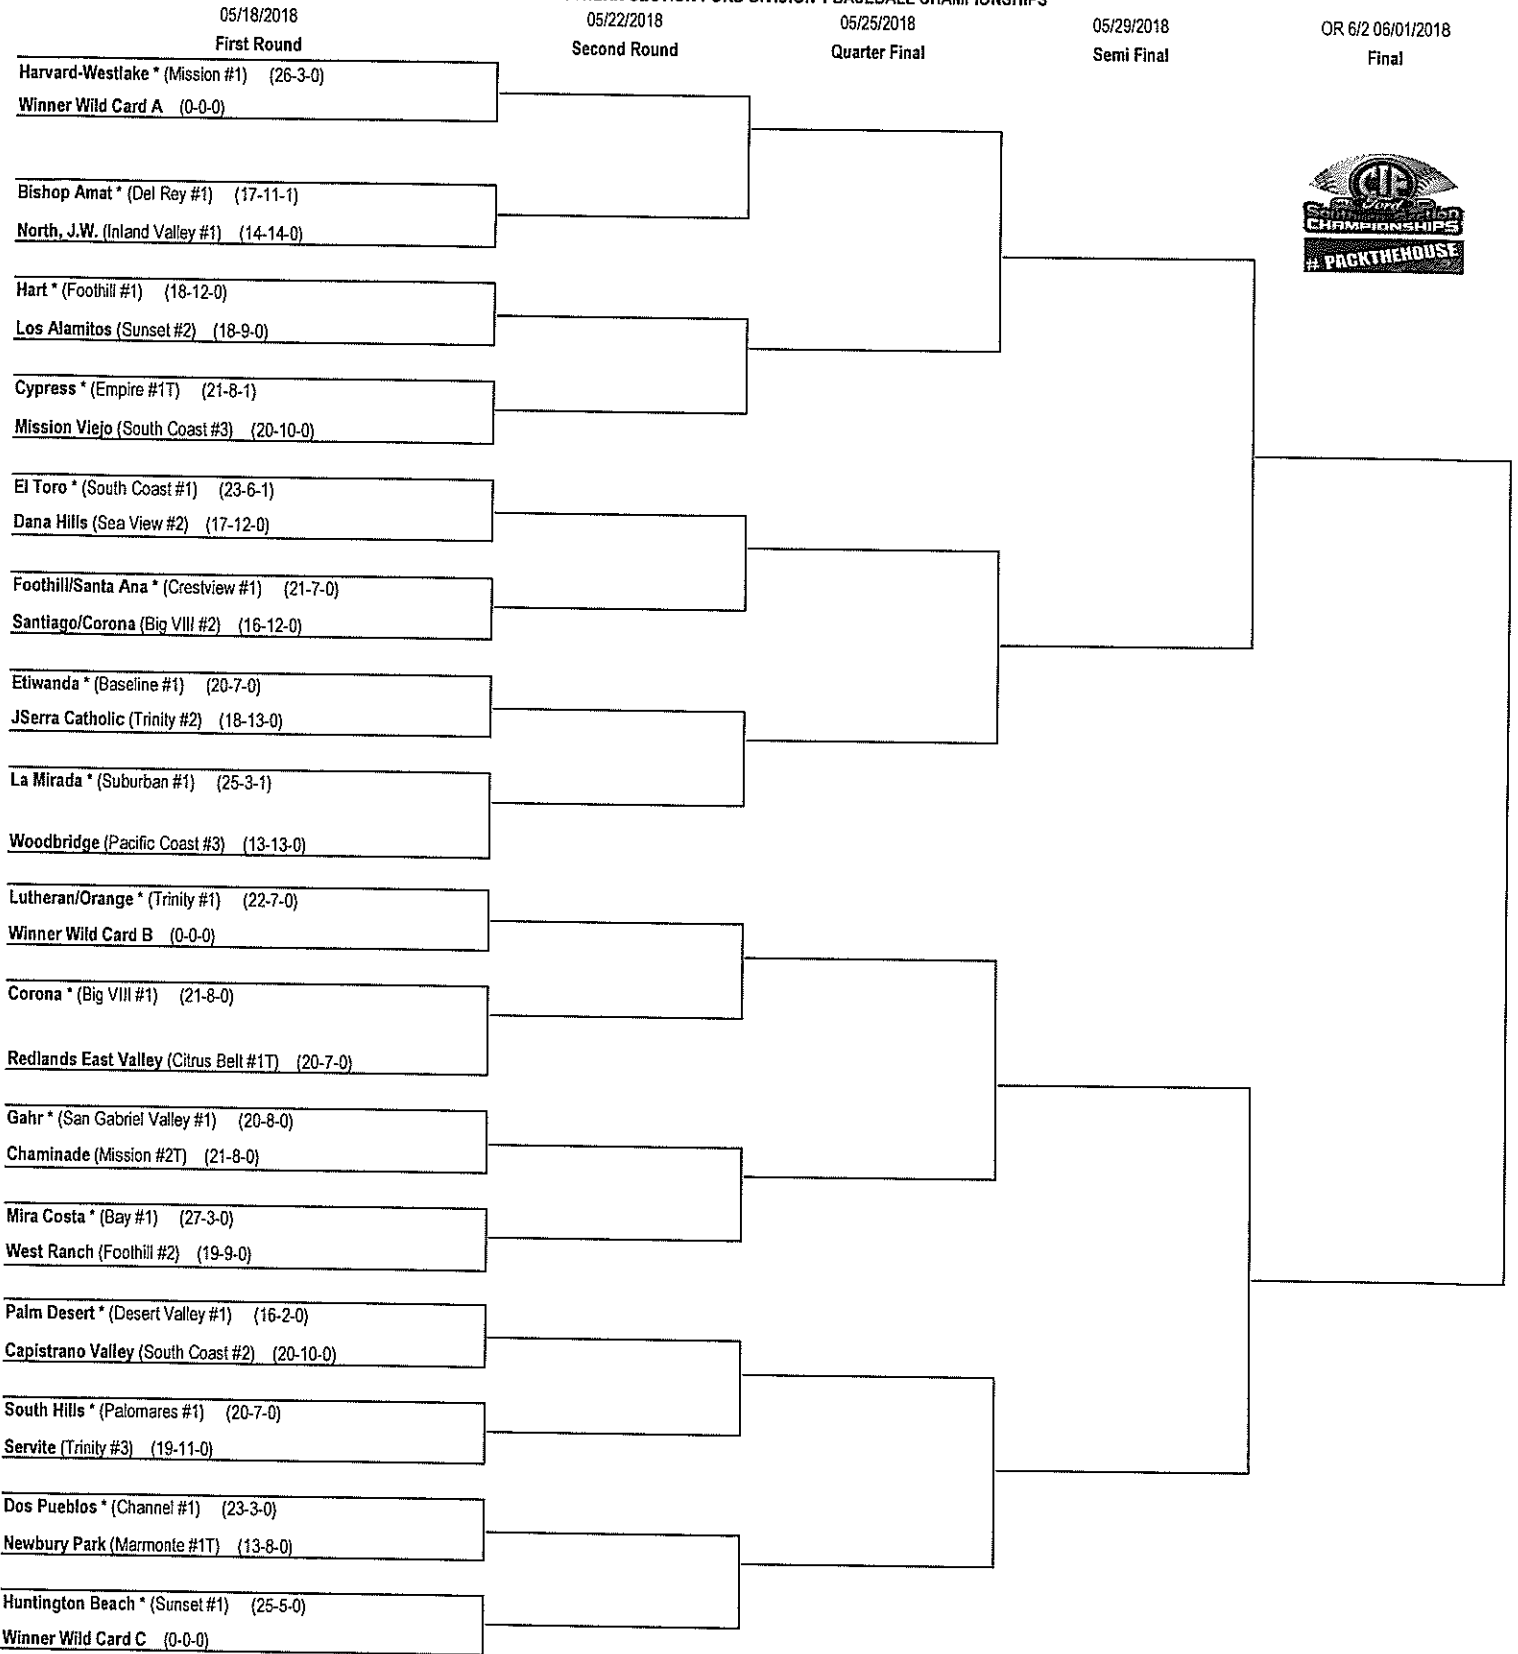

2018 CIF SOUTHERN SECTION FORD DIVISION 1 BASEBALL CHAMPIONSHIPS

* DENOTES HOME TEAM This draw sheet was made based upon information available to the CIF-SS as of 5/11/18. We reserve the right to adjust the draw sheet as a result of information which would update any final league standings. All games are scheduled to start at 3:15 p.m. unless another time is mutually agreed upon and clearance received from the CIF-SS Office. Public coin flips will be held in the CIF-SS lobby according to the following schedule: 2nd Rd May 16 - 9 am (Div. 2,4,6) & May 17 - 9 am (Div. 1,3,5,7) Qtr Finals May 19th - 10 am, Semi Finals May 23rd - 9 am, Finals May 30th - 10 am. PLEASE ENTER SCORES INTO www.cifsshome.org AND PHONE SPORT DESKS OF THE LOS ANGELES TIMES (213) 237-7151 or 1-800 528-4637 ext. 77151, THE REGISTER (714) 796-7804, THE DAILY NEWS at 1-800 888-6009 and MAX PREPS at 800 329-7324. Draw results available on our website www.cifss.org