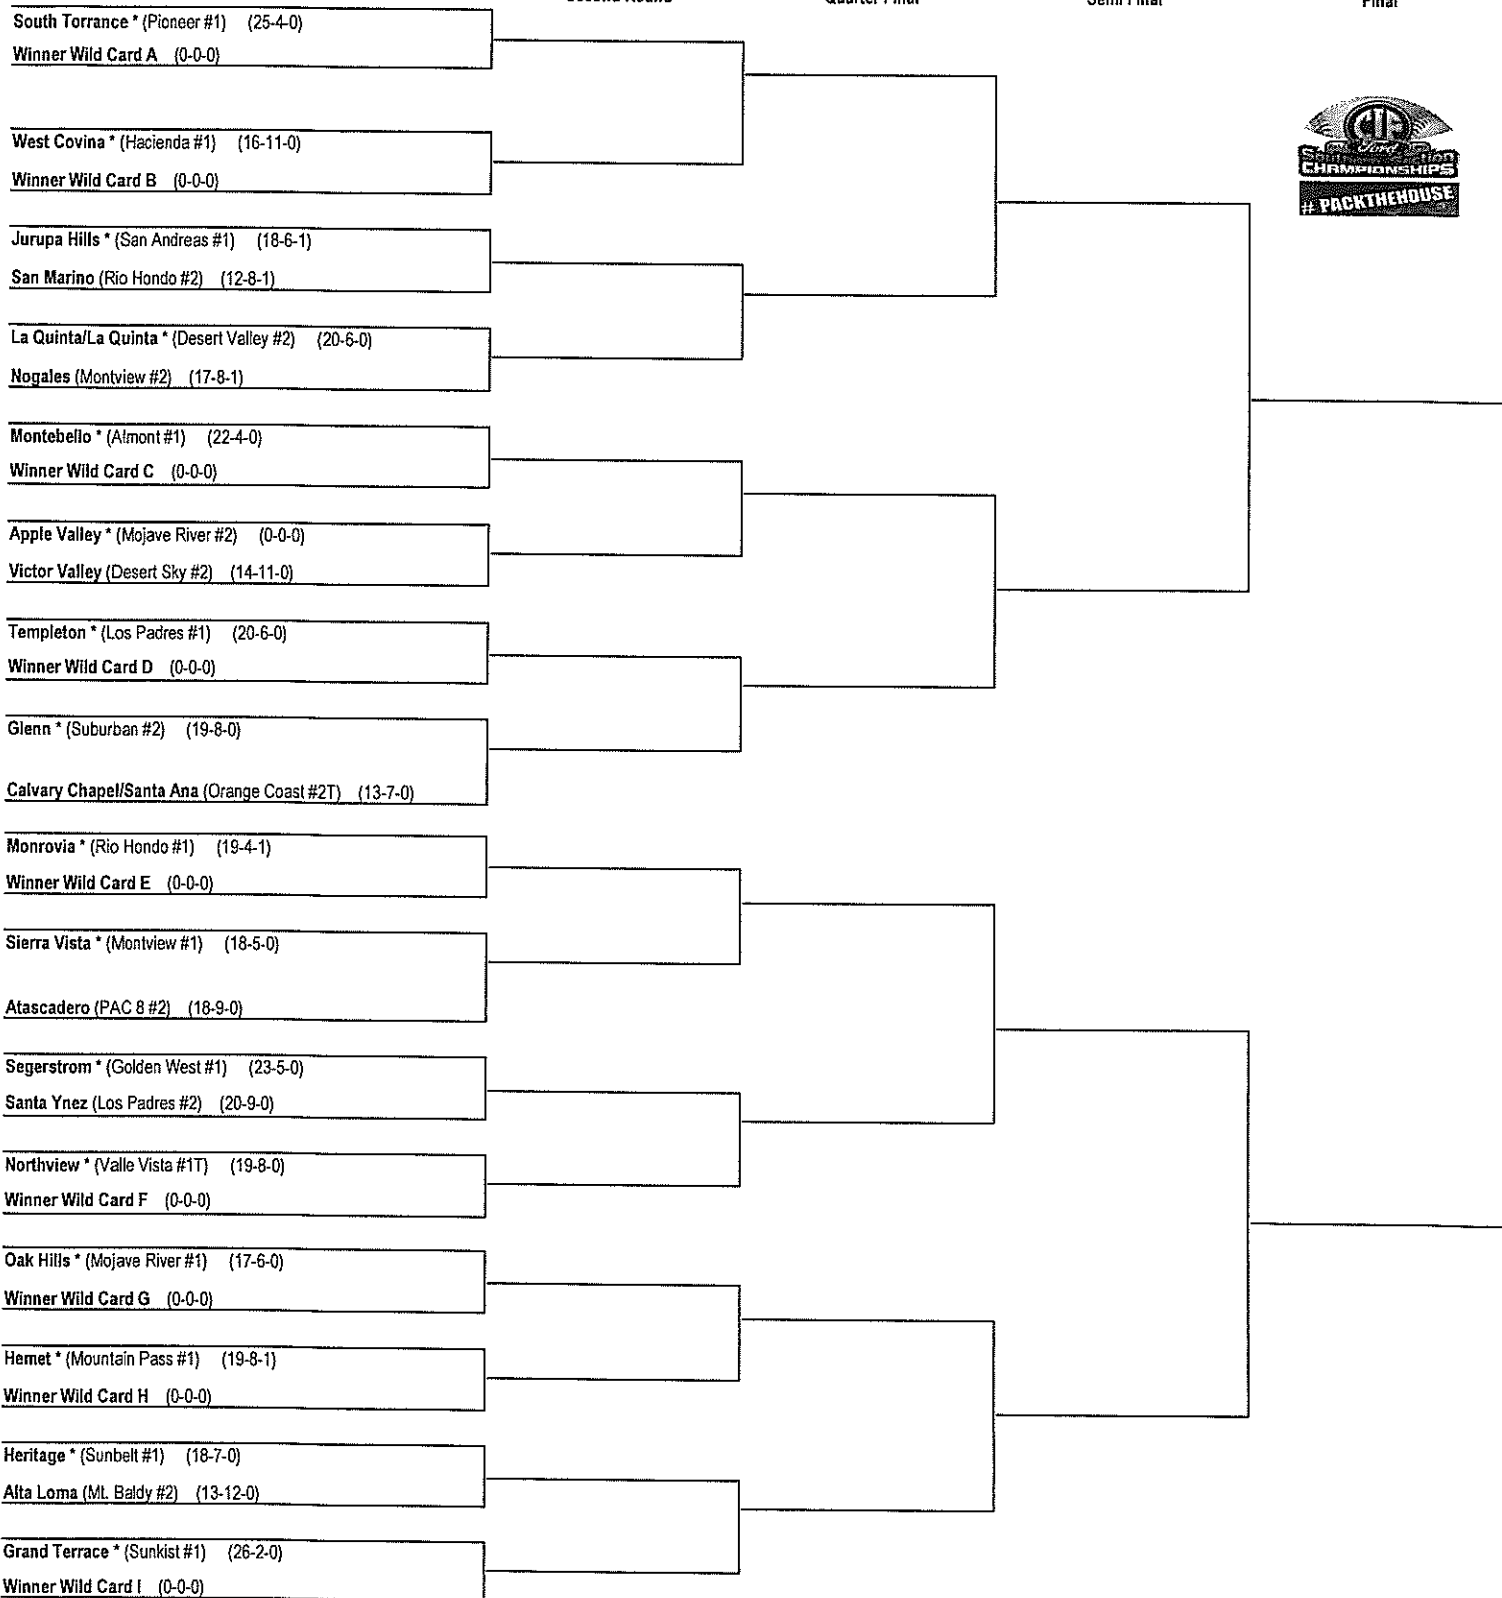

2018 CIF SOUTHERN SECTION FORD DIVISION 4 BASEBALL CHAMPIONSHIPS

05/17/2018

05/22/2018

05/25/2018

05/29/2018

OR 6/2 06/01/2018

First Round

Second Round

Quarter Final

Semi Final

Final

* DENOTES HOME TEAM This draw sheet was made based upon information available to the CIF-SS as of 5/11/18. We reserve the right to adjust the draw sheet as a result of information which would update any final league standings. All games are scheduled to start at 3:15 p.m. unless another time is mutually agreed upon and clearance received from the CIF-SS Office. Public coin flips will be held in the CIF-SS lobby according to the following schedule: 2nd Rnd May 16 - 9 am (Div. 2,4,6) & May 17 - 9 am (Div. 1,3,5,7) Qtr Finals May 19th - 10 am, Semi Finals May 23rd - 9 am, Finals May 30th - 10 am. PLEASE ENTER SCORES INTO www.cifsshome.org AND PHONE SPORT DESKS OF THE LOS ANGELES TIMES (213) 237-7151 or 1-800 528-4637 ext. 77151, THE REGISTER (714) 796-7804, THE DAILY NEWS at 1-800 888-6009 and MAX PREPS at 800 329-7324. Draw results available on our website www.cifss.org