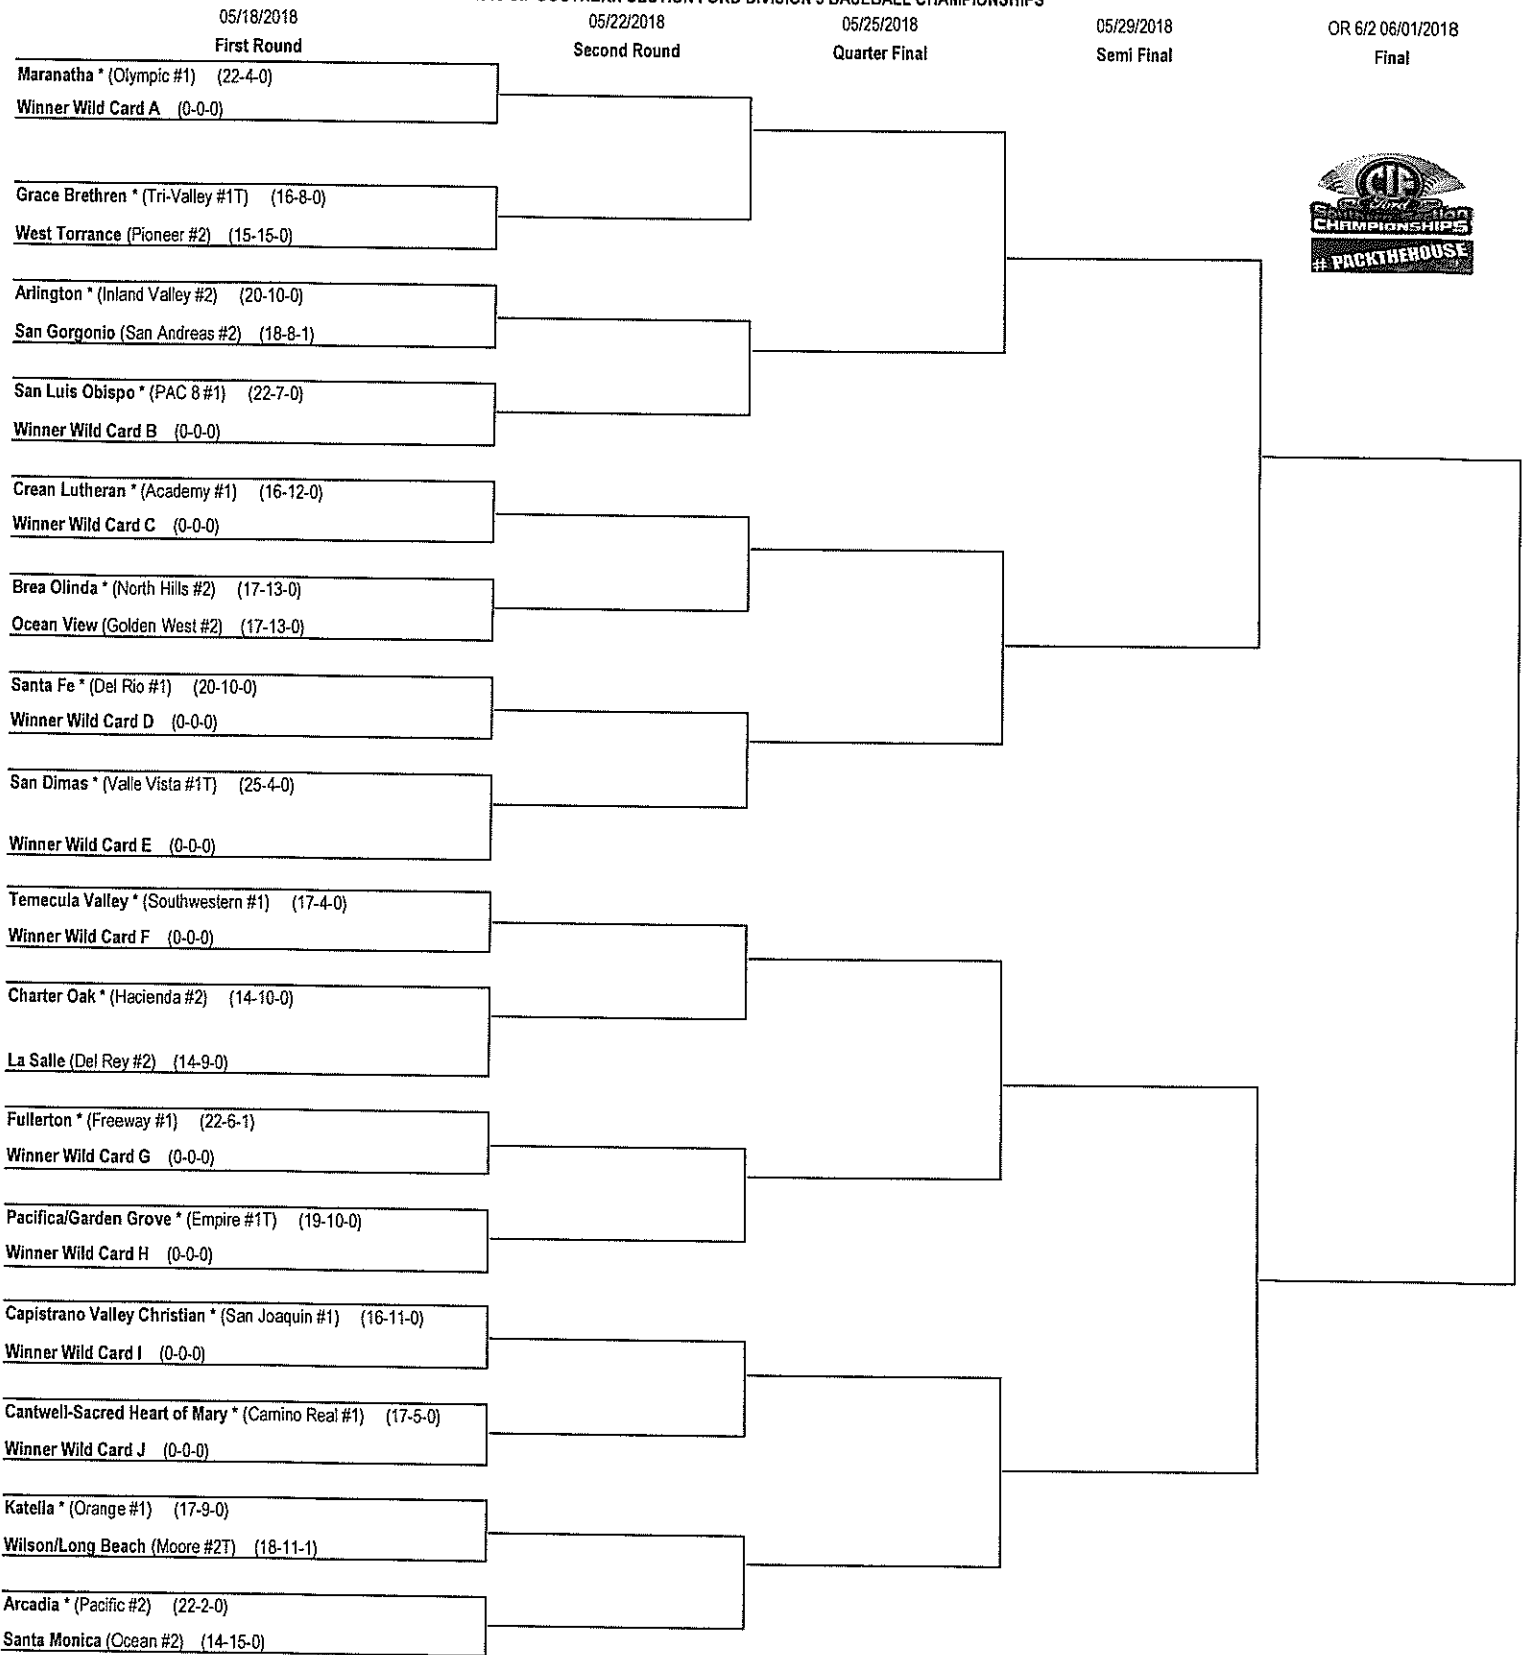

2018 CIF SOUTHERN SECTION FORD DIVISION 3 BASEBALL CHAMPIONSHIPS

* DENOTES HOME TEAM This draw sheet was made based upon information available to the CIF-SS as of 5/11/18. We reserve the right to adjust the draw sheet as a result of information which would update any final league standings. All games are scheduled to start at 3:15 p.m. unless another time is mutually agreed upon and clearance received from the CIF-SS Office. Public coin flips will be held in the CIF-SS lobby according to the following schedule: 2nd Rnd May 16 - 9 am (Div. 2,4,6) & May 17 - 9 am (Div. 1,3,5,7) Qtr Finals May 19th - 10 am, Semi Finals May 23rd - 9 am, Finals May 30th - 10 am. PLEASE ENTER SCORES INTO www.cifsshome.org AND PHONE SPORT DESKS OF THE LOS ANGELES TIMES (213) 237-7151 or 1-800 528-4637 ext. 77151, THE REGISTER (714) 796-7804, THE DAILY NEWS at 1-800 888-6009 and MAX PREPS at 800 329-7324. Draw results available on our website www.cifss.org