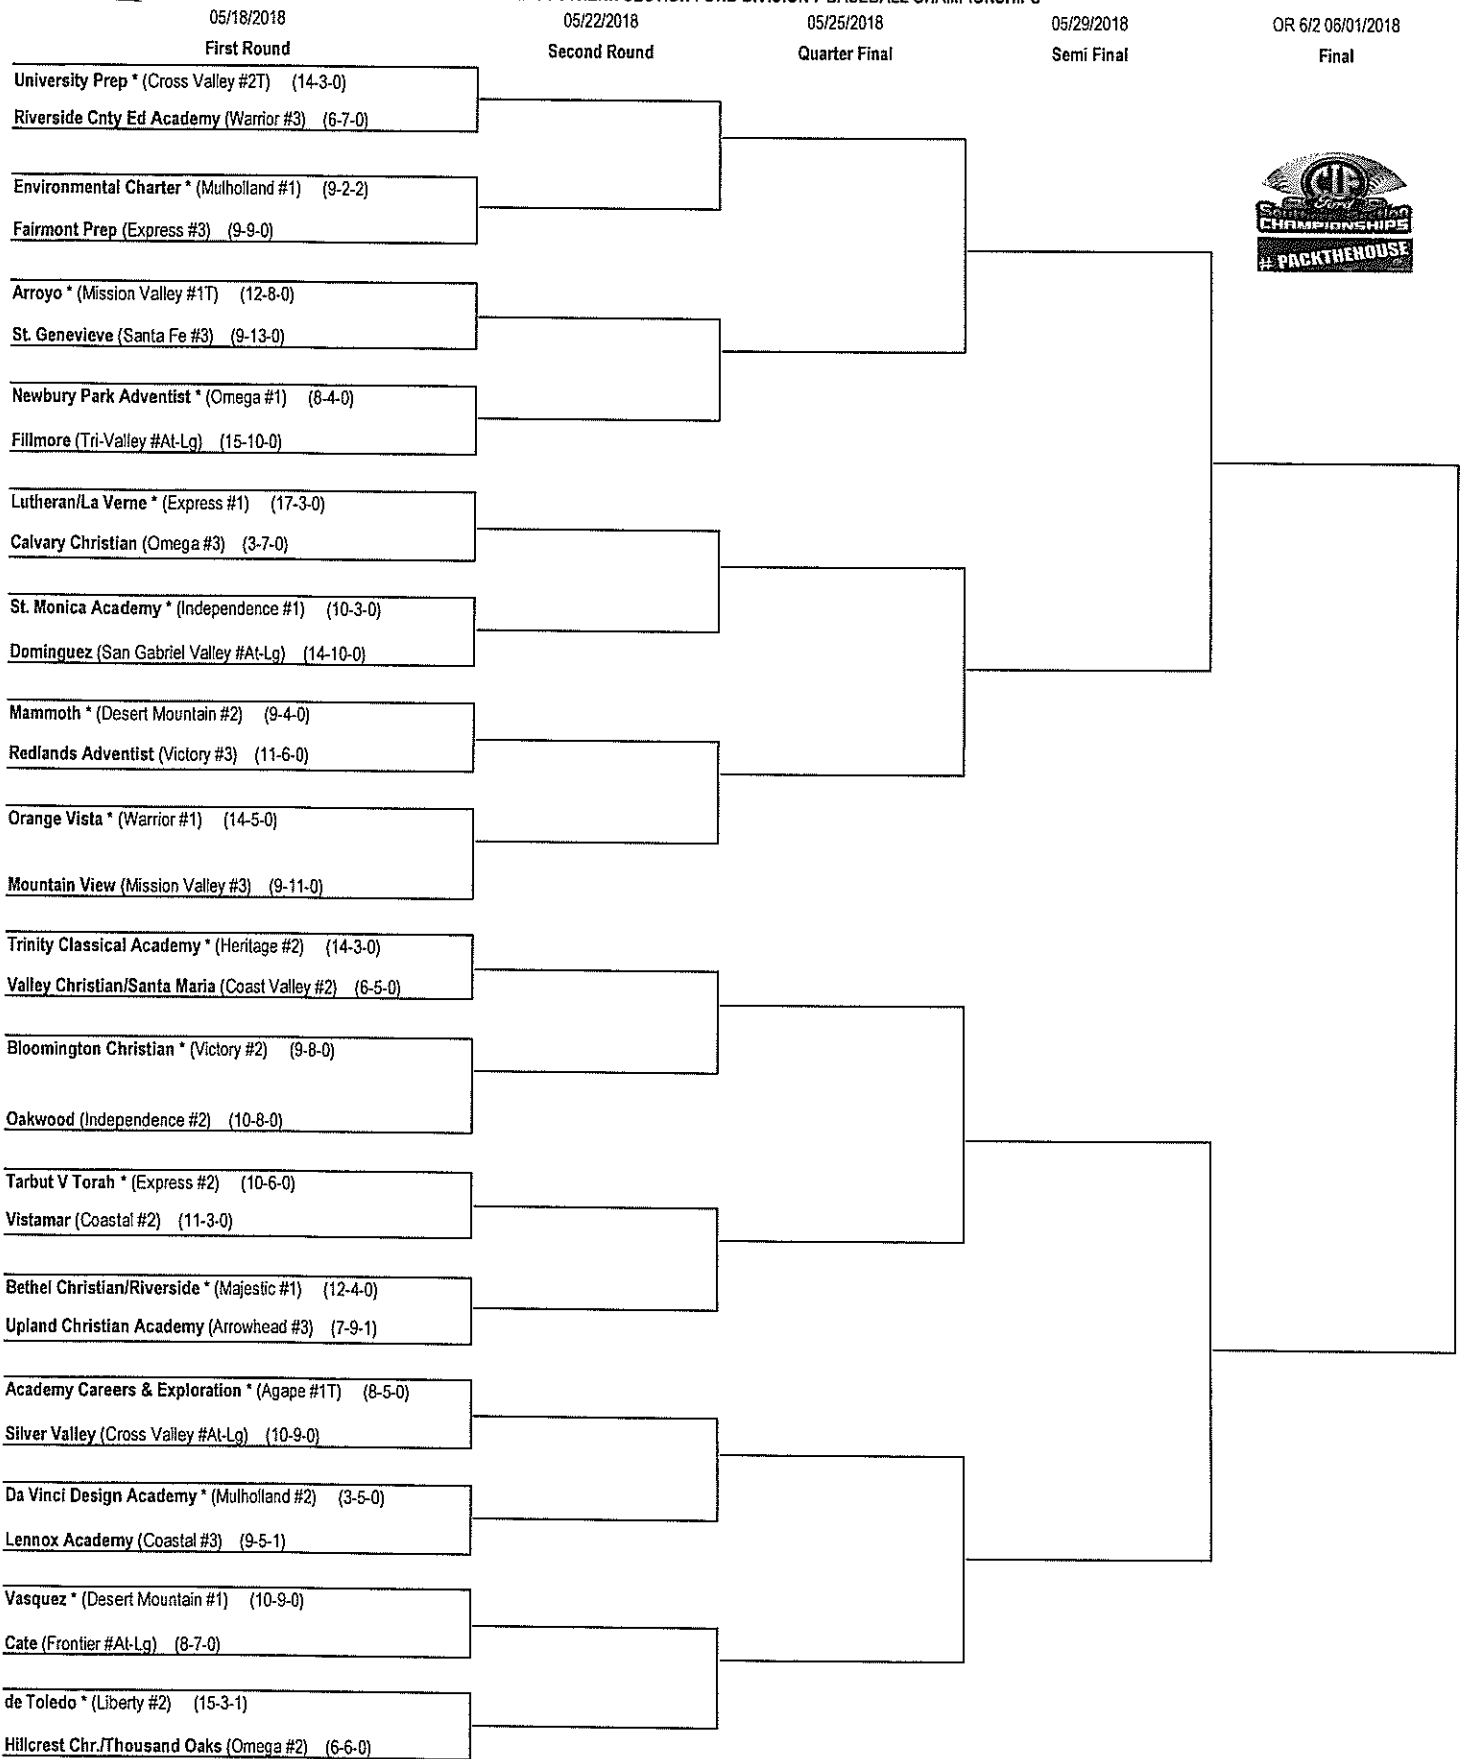

2018 CIF SOUTHERN SECTION FORD DIVISION 7 BASEBALL CHAMPIONSHIPS

* DENOTES HOME TEAM This draw sheet was made based upon information available to the CIF-SS as of 5/11/18. We reserve the right to adjust the draw sheet as a result of information which would update any final league standings. All games are scheduled to start at 3:15 p.m. unless another time is mutually agreed upon and clearance received from the CIF-SS Office. Public coin flips will be held in the CIF-SS lobby according to the following schedule: 2nd Rnd May 16 - 9 am (Div. 2,4,6) & May 17 - 9 am (Div. 1,3,5,7) Qtr Finals May 19th - 10 am, Semi Finals May 23rd - 9 am, Finals May 30th - 10 am. PLEASE ENTER SCORES INTO www.cifsshome.org AND PHONE SPORT DESKS OF THE LOS ANGELES TIMES (213) 237-7151 or 1-800 528-4637 ext. 77151, THE REGISTER (714) 796-7804, THE DAILY NEWS at 1-800 888-6009 and MAX PREPS at 800 329-7324. Draw results available on our website www.cifss.org