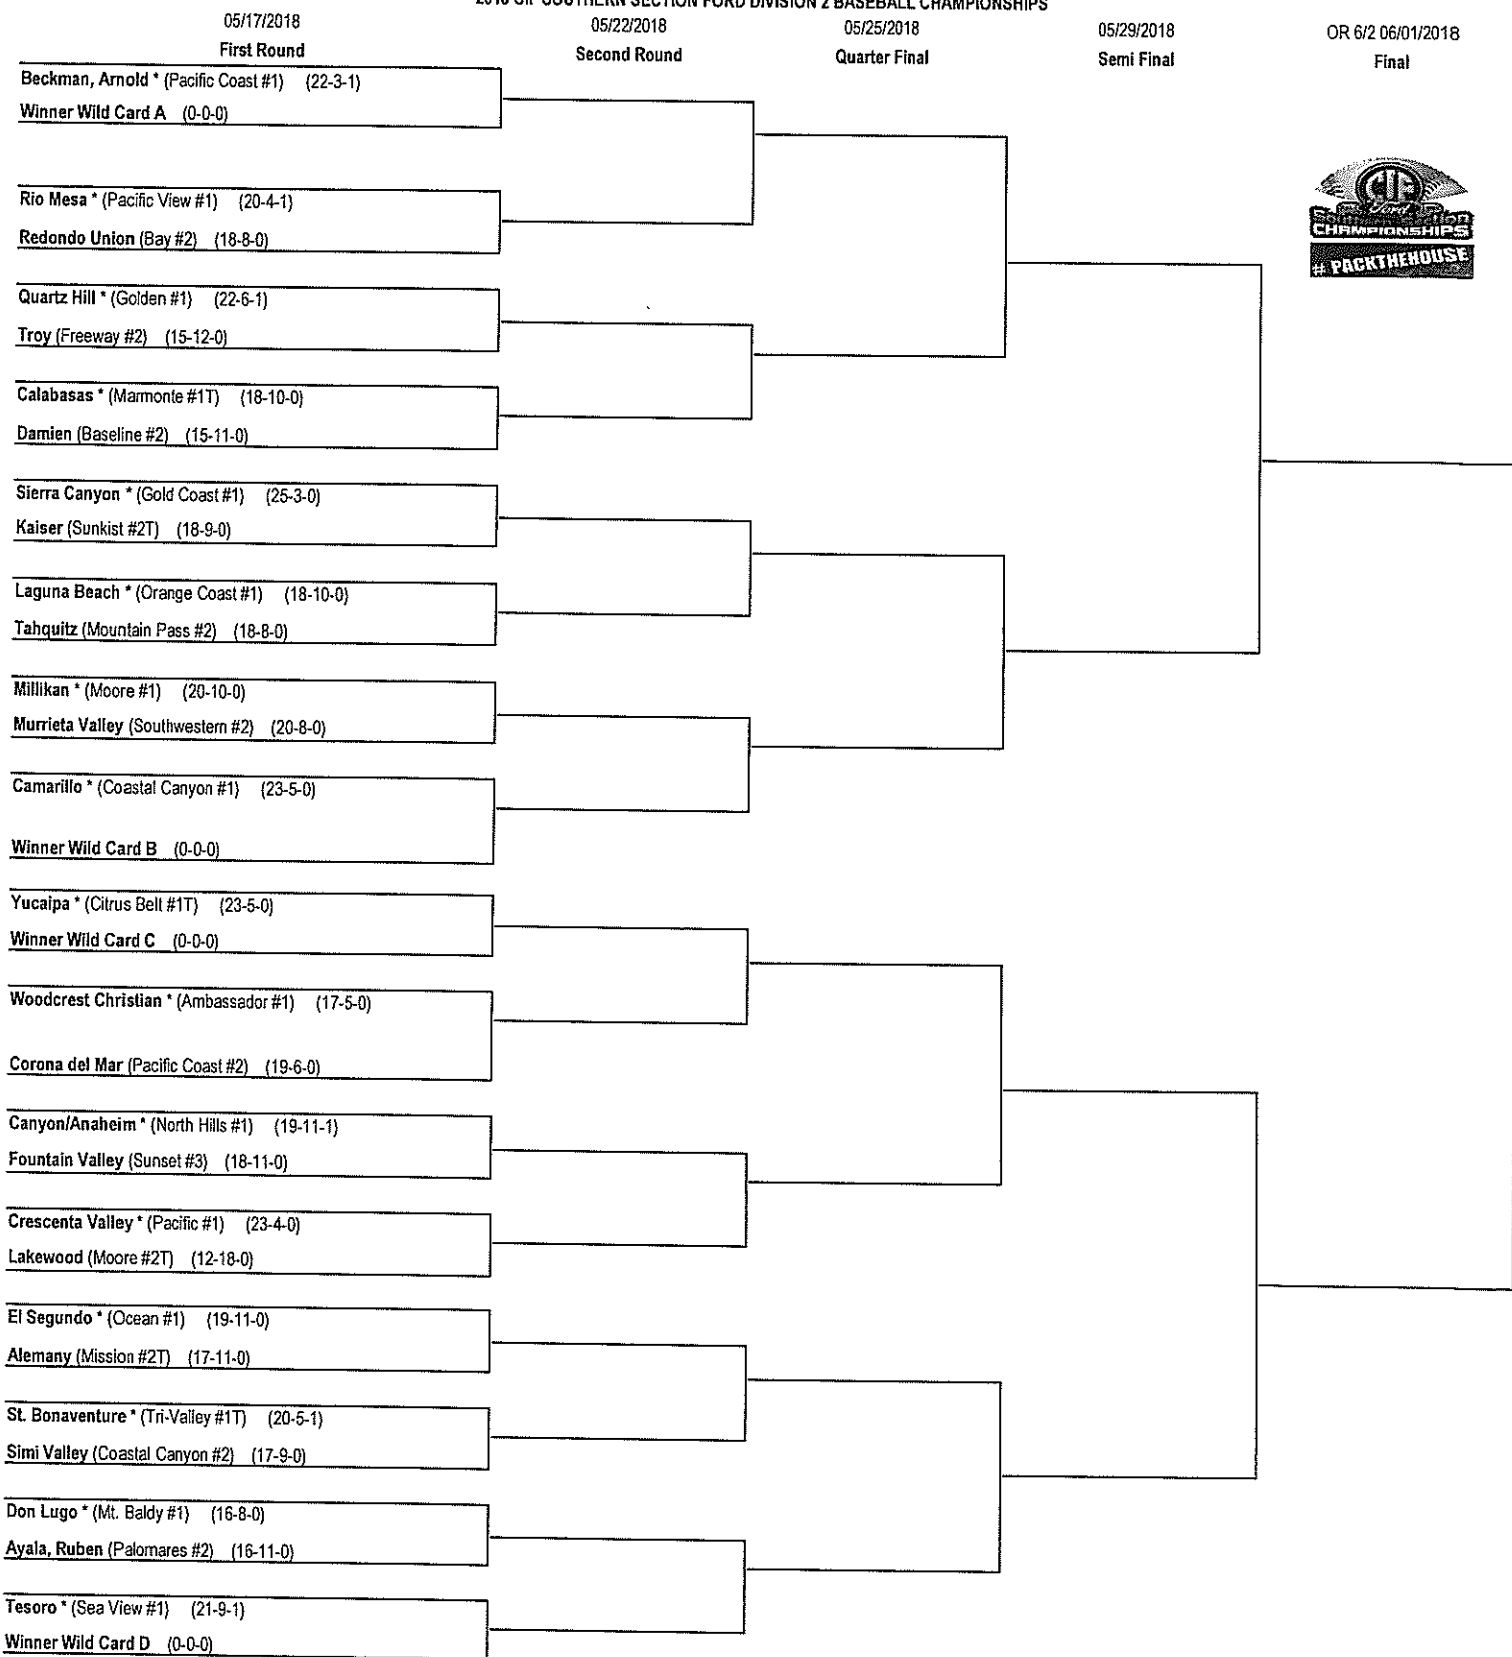

2018 CIF SOUTHERN SECTION FORD DIVISION 2 BASEBALL CHAMPIONSHIPS

* DENOTES HOME TEAM. This draw sheet was made based upon information available to the CIF-SS as of 5/11/18. We reserve the right to adjust the draw sheet as a result of information which would update any final league standings. All games are scheduled to start at 3:15 p.m. unless another time is mutually agreed upon and clearance received from the CIF-SS Office. Public coin flips will be held in the CIF-SS lobby according to the following schedule: 2nd Rnd May 16 - 9 am (Div. 2,4,6) & May 17 - 9 am (Div. 1,3,5,7) Qtr Finals May 19th - 10 am, Semi Finals May 23rd - 9 am, Finals May 30th - 10 am. PLEASE ENTER SCORES INTO www.cifsshome.org AND PHONE SPORT DESKS OF THE LOS ANGELES TIMES (213) 237-7151 or 1-800 528-4637 ext. 77151, THE REGISTER (714) 796-7804, THE DAILY NEWS at 1-800 888-6009 and MAX PREPS at 800 329-7324. Draw results available on our website www.cifss.org