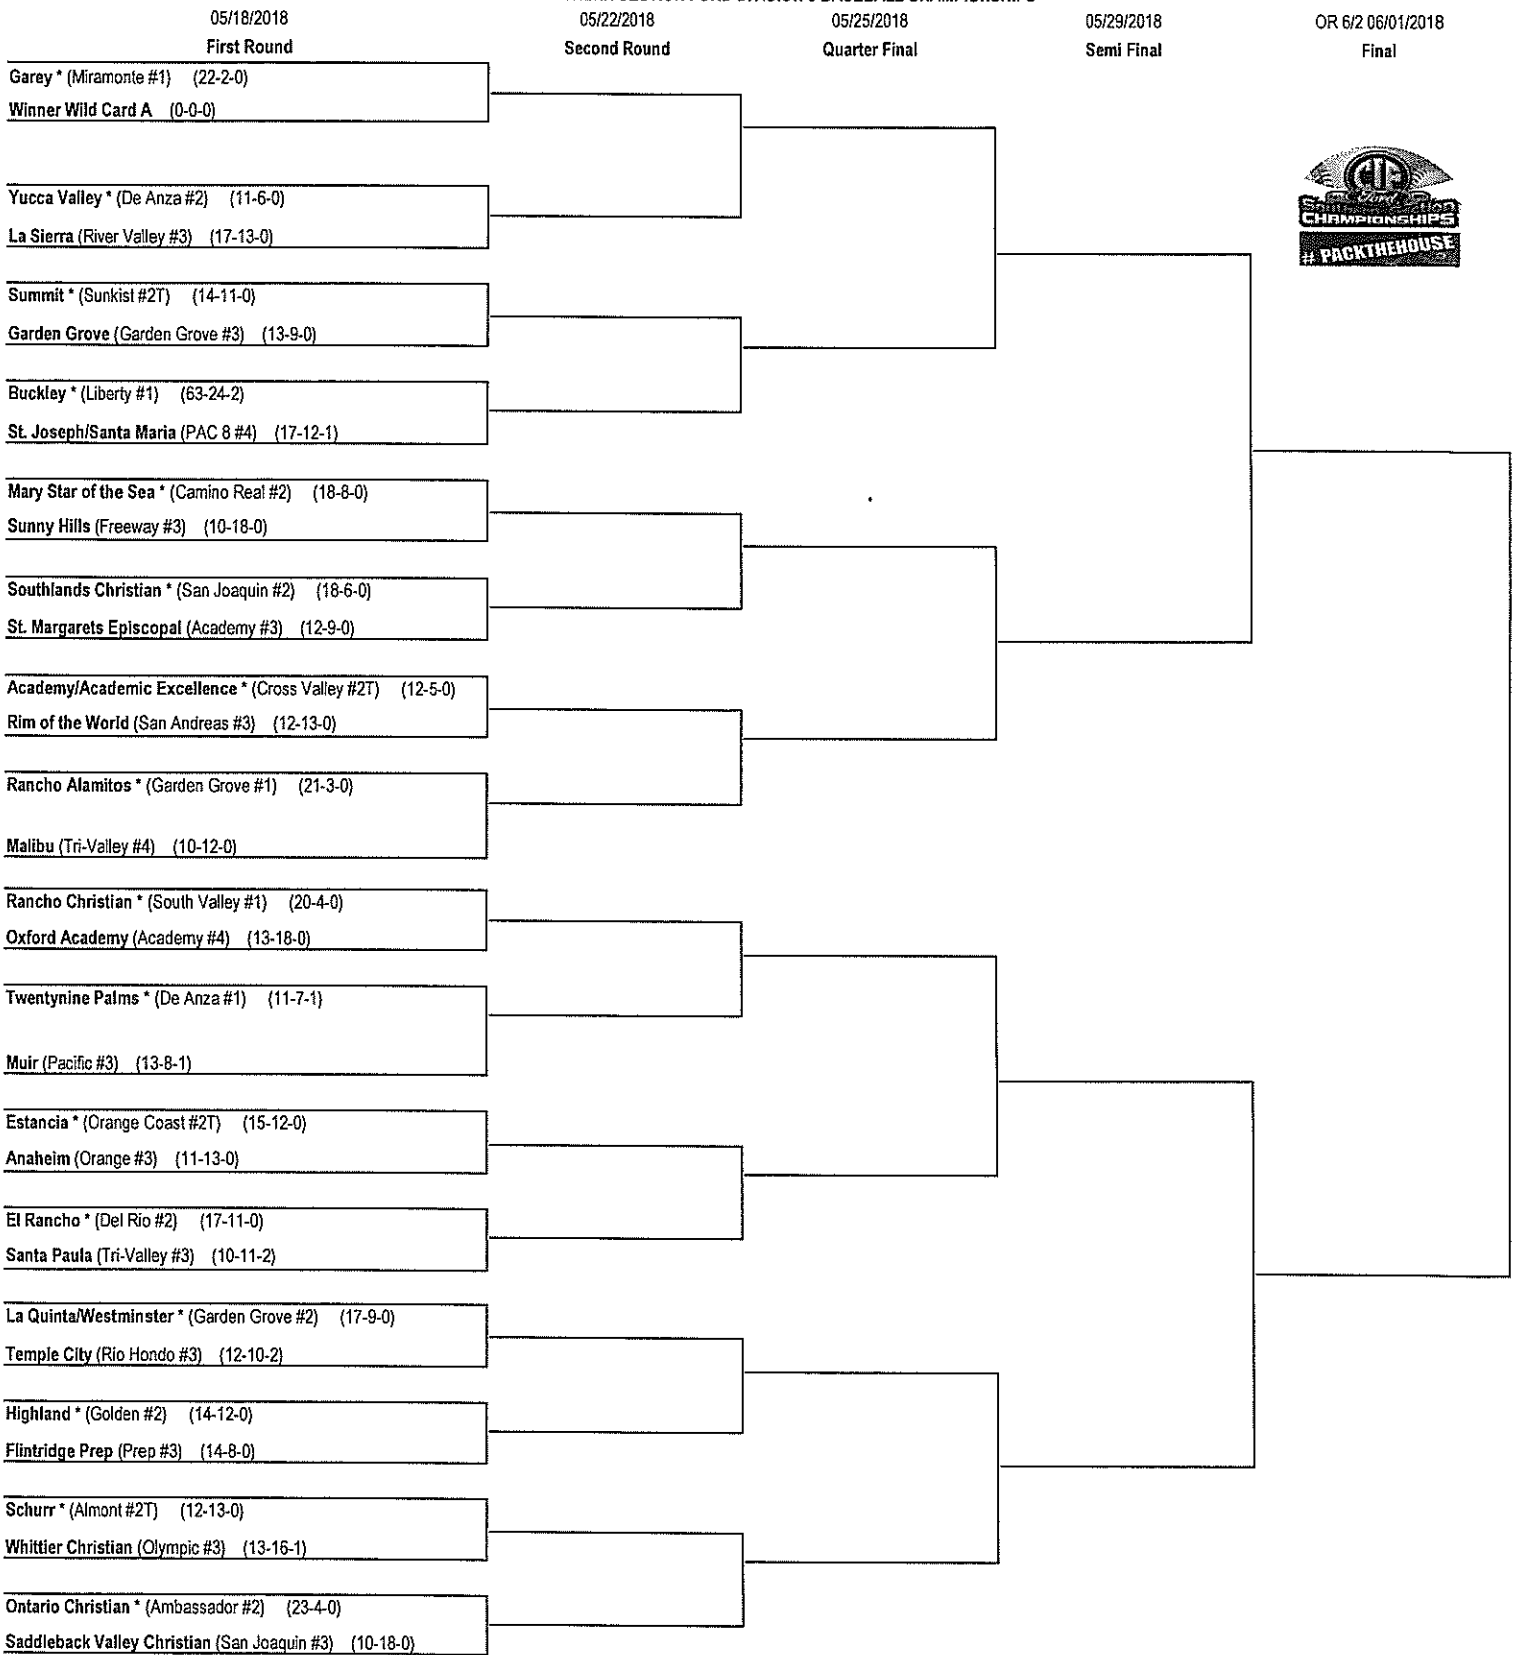

2018 CIF SOUTHERN SECTION FORD DIVISION 5 BASEBALL CHAMPIONSHIPS

* DENOTES HOME TEAM This draw sheet was made based upon information available to the CIF-SS as of 5/11/18. We reserve the right to adjust the draw sheet as a result of information which would update any final league standings. All games are scheduled to start at 3:15 p.m. unless another time is mutually agreed upon and clearance received from the CIF-SS Office. Public coin flips will be held in the CIF-SS lobby according to the following schedule: 2nd Rnd May 16 - 9 am (Div. 2,4,6) & May 17 - 9 am (Div. 1,3,5,7) Qtr Finals May 19th - 10 am, Semi Finals May 23rd - 9 am, Finals May 30th - 10 am. PLEASE ENTER SCORES INTO www.cifsshome.org AND PHONE SPORT DESKS OF THE LOS ANGELES TIMES (213) 237-7151 or 1-800 528-4637 ext. 77151, THE REGISTER (714) 796-7804, THE DAILY NEWS at 1-800 888-6009 and MAX PREPS at 800 329-7324. Draw results available on our website www.cifss.org