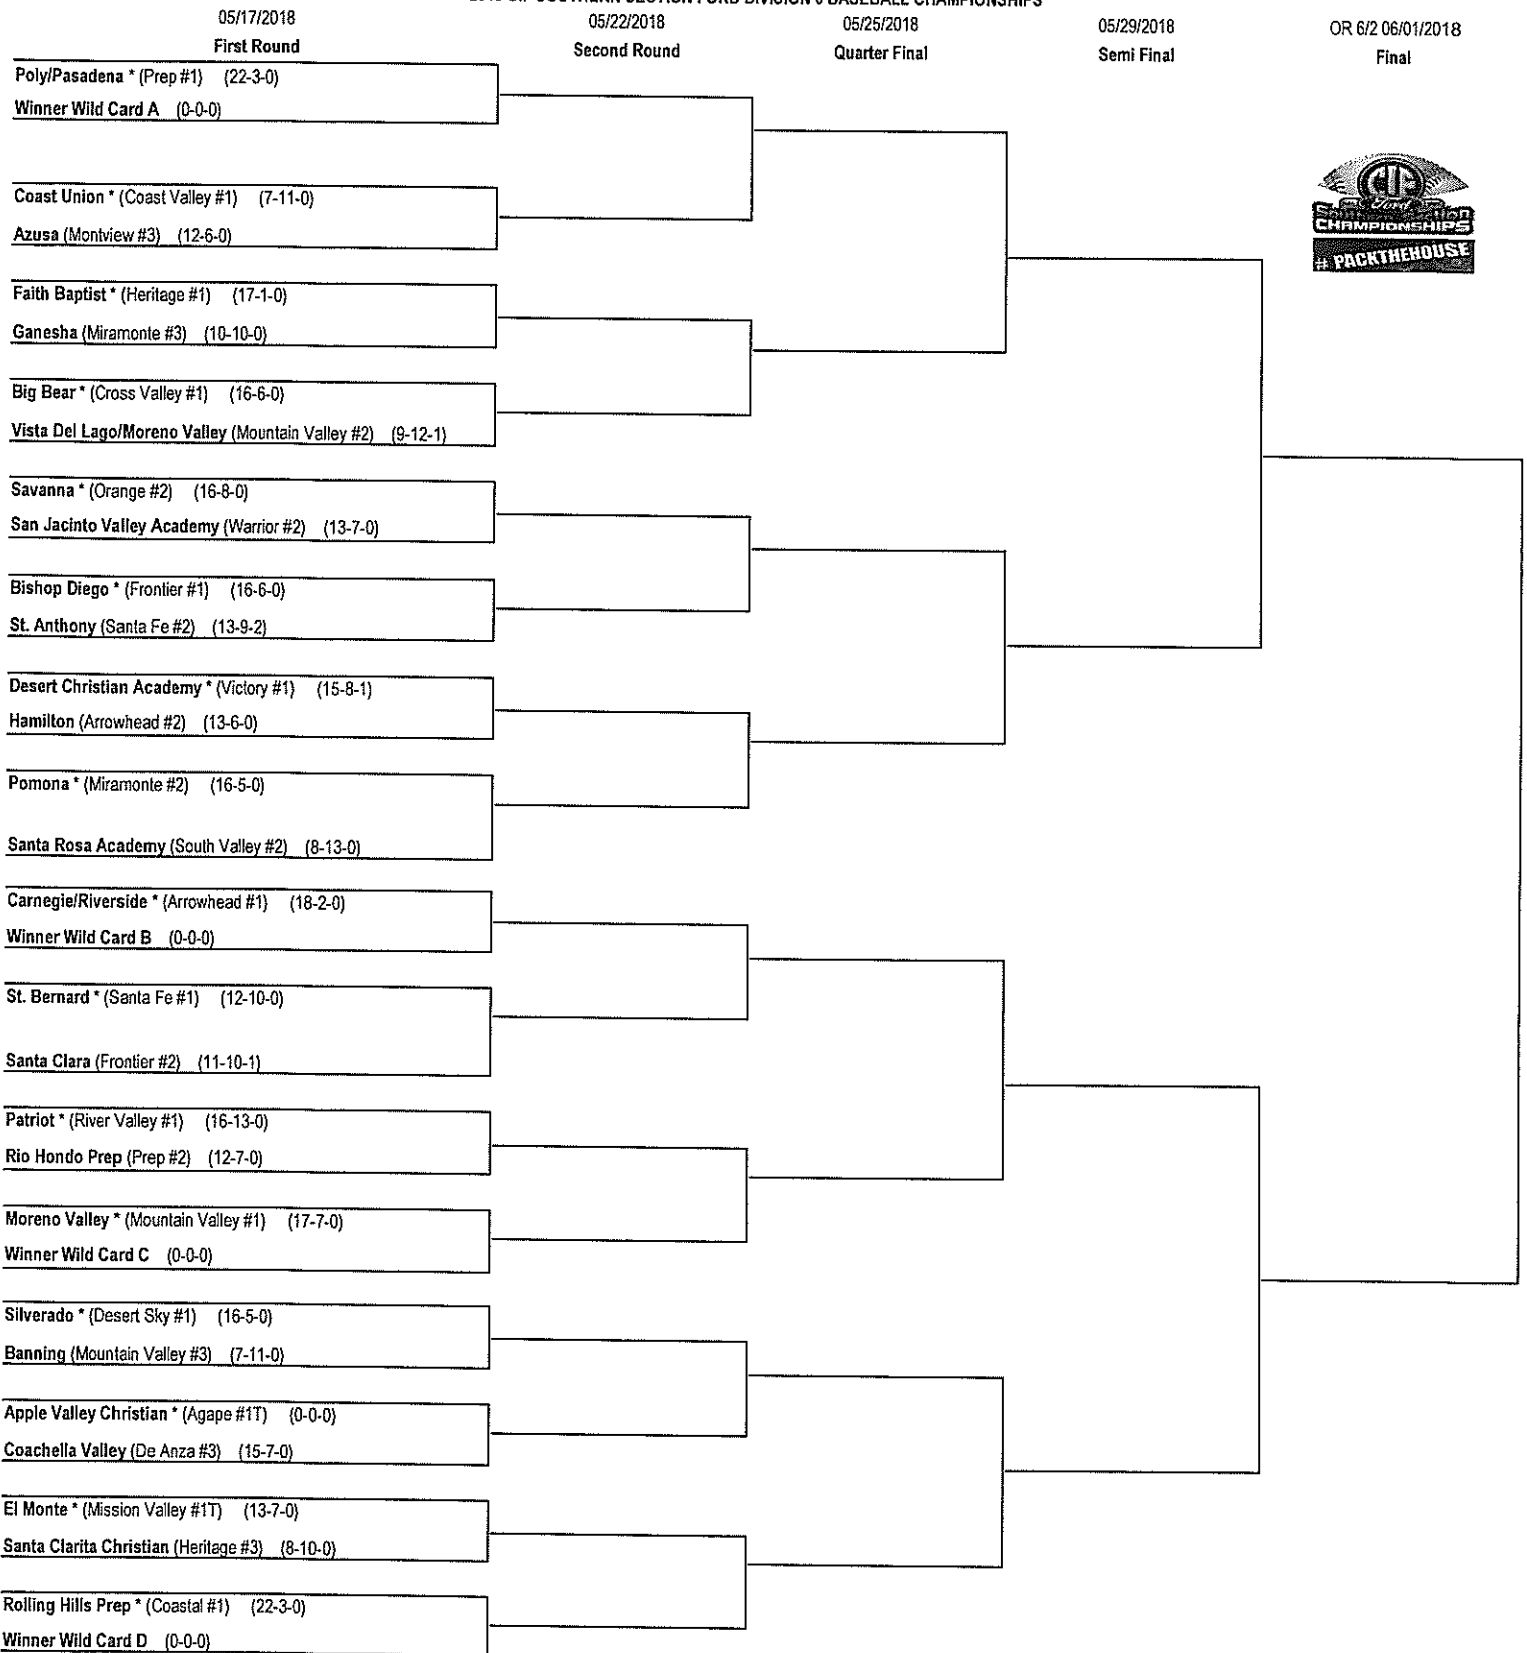

2018 CIF SOUTHERN SECTION FORD DIVISION 6 BASEBALL CHAMPIONSHIPS

* DENOTES HOME TEAM This draw sheet was made based upon information available to the CIF-SS as of 5/11/18. We reserve the right to adjust the draw sheet as a result of information which would update any final league standings. All games are scheduled to start at 3:15 p.m. unless another time is mutually agreed upon and clearance received from the CIF-SS Office. Public coin flips will be held in the CIF-SS lobby according to the following schedule: 2nd Rnd May 16 - 9 am (Div. 2,4,6) & May 17 - 9 am (Div. 1,3,5,7) Qtr Finals May 19th - 10 am, Semi Finals May 23rd - 9 am, Finals May 30th - 10 am. PLEASE ENTER SCORES INTO www.cifsshome.org AND PHONE SPORT DESKS OF THE LOS ANGELES TIMES (213) 237-7151 or 1-800 528-4637 ext. 77151, THE REGISTER (714) 796-7804, THE DAILY NEWS at 1-800 888-6009 and MAX PREPS at 800 329-7324. Draw results available on our website www.cifss.org