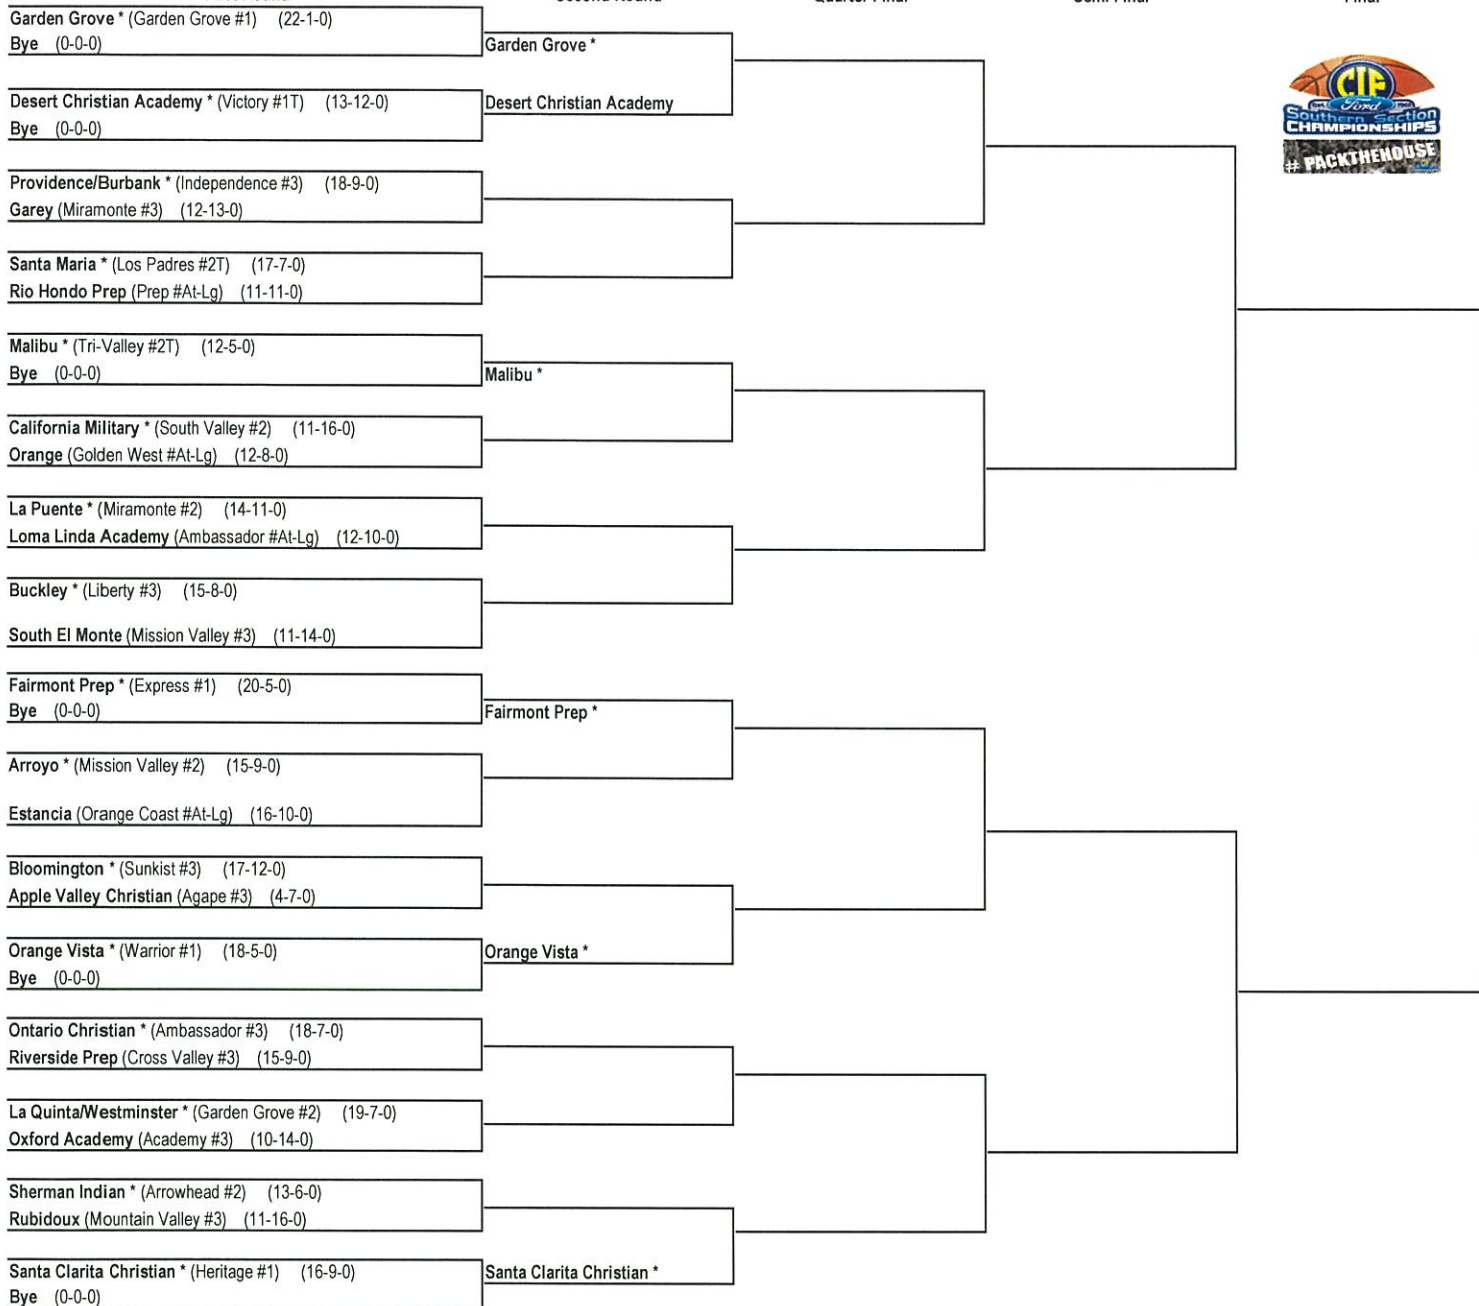

2018 CIF-SS FORD BOYS BASKETBALL DIVISION 5AAA CHAMPIONSHIPS

7:00 PM 02/14/2018

7:00 PM 02/16/2018

7:00 PM 02/20/2018

7:00 PM 02/23/2018

03/02/2018 or 3/3

First Round

Second Round

Quarter Final

Semi Final

Final

*DENOTES HOST TEAM This draw was made based upon information available to the CIF-SS office as of 2/11/18. We reserve the right to adjust the draw sheet as a result of information which would update any final league standings. Please note: teams receiving a BYE in the first round shall be the host team in the next round, unless two teams have a BYE next to each other in the bracket. If this occurs, there will be coin toss. All games with the exception of the final round will start at 7:00 pm, unless another time is mutually agreed upon and clearance is received from the CIF-SS office. Coin flips will be held at the CIF-SS office. Refer to the Basketball Playoff Bulletin for dates and times of coin flips. PLEASE REPORT SCORES TO: CIF-SS OFFICE - www.cifsshome.org; THE REGISTER (714) 796-7804; L.A. DAILY NEWS (800) 888-6009 AND YOUR LOCAL NEWSPAPER. Draw results available on our website @ www.cifss.org.