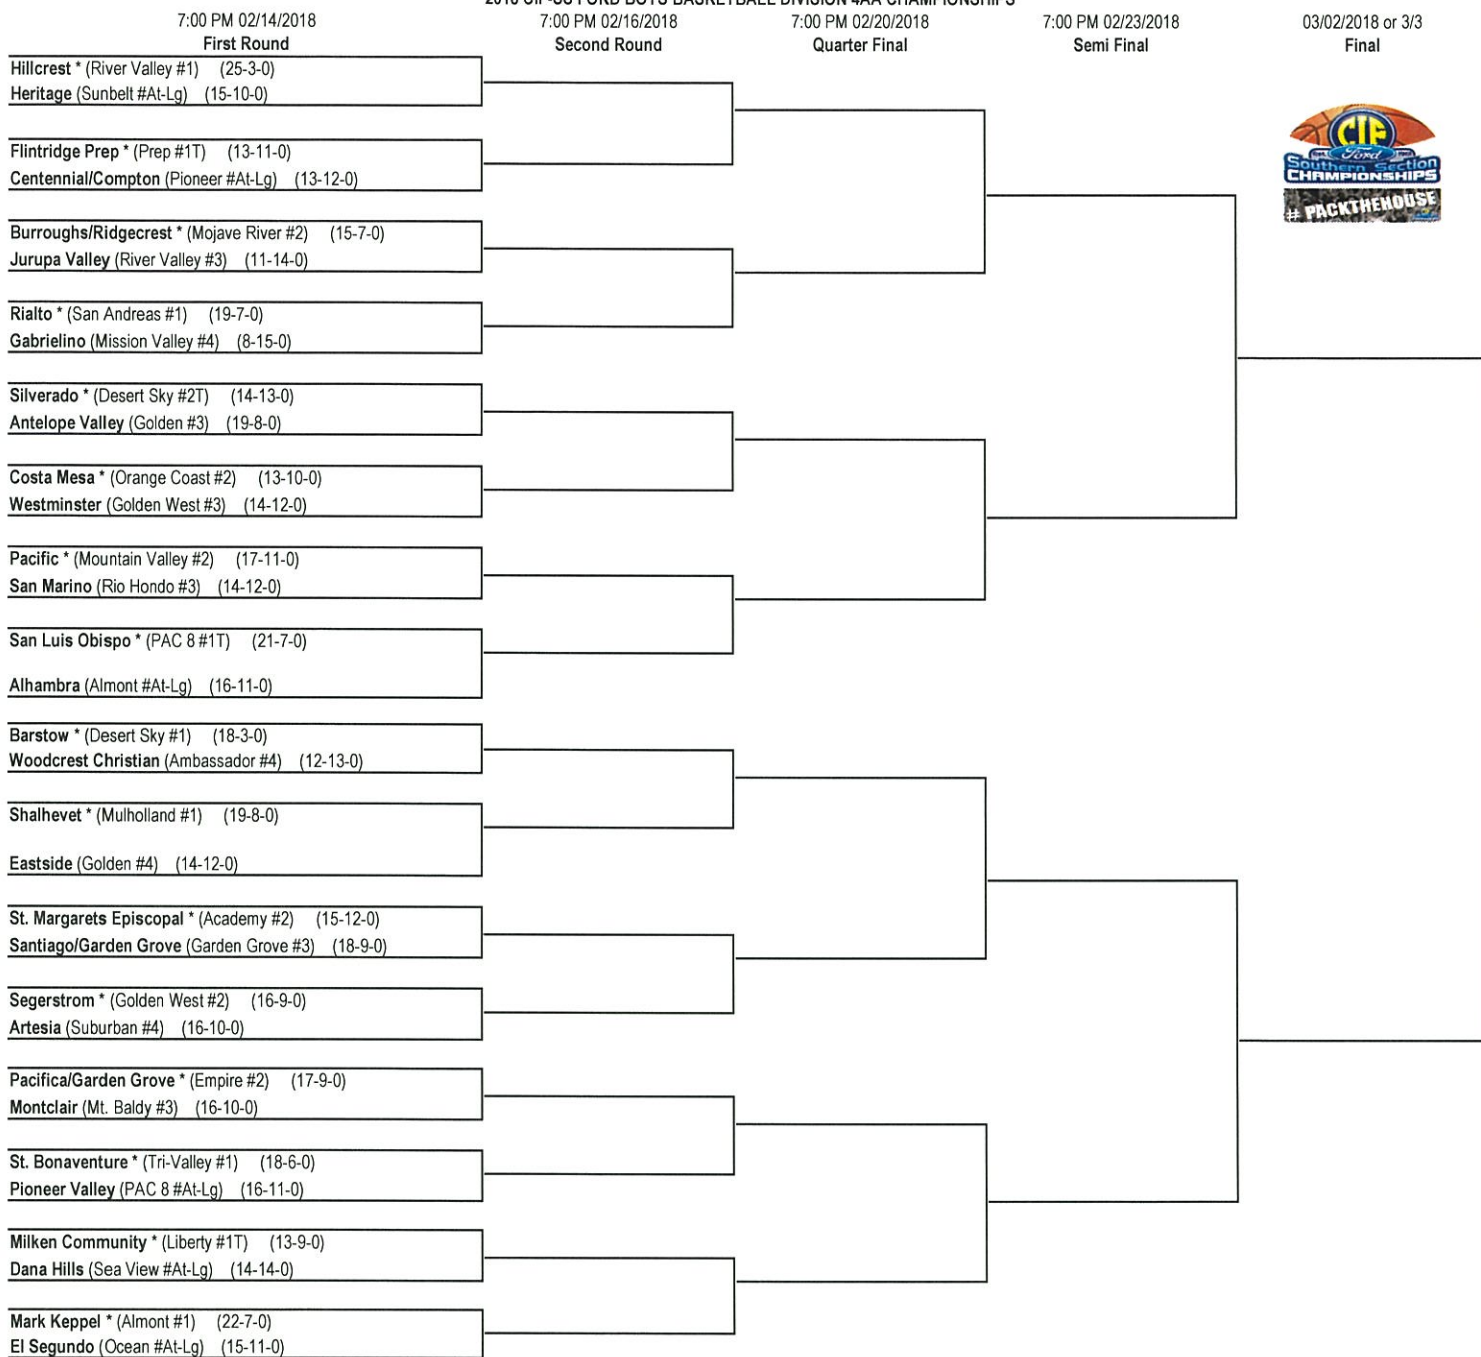

2018 CIF-SS FORD BOYS BASKETBALL DIVISION 4AA CHAMPIONSHIPS

*DENOTES HOST TEAM This draw was made based upon information available to the CIF-SS office as of 2/11/18. We reserve the right to adjust the draw sheet as a result of information which would update any final league standings. Please note: teams receiving a BYE in the first round shall be the host team in the next round. All games with the exception of the final round will start at 7:00 pm, unless another time is mutually agreed upon and clearance is received from the CIF-SS office. Coin flips will be held at the CIF-SS office. Refer to the Basketball Playoff Bulletin for dates and times of coin flips. PLEASE REPORT SCORES TO: CIF-SS OFFICE - www.cifsshome.org; THE REGISTER (714) 796-7804; L.A. DAILY NEWS (800) 888-6009 AND YOUR LOCAL NEWSPAPER. Draw results available on our website @ www.cifss.org.