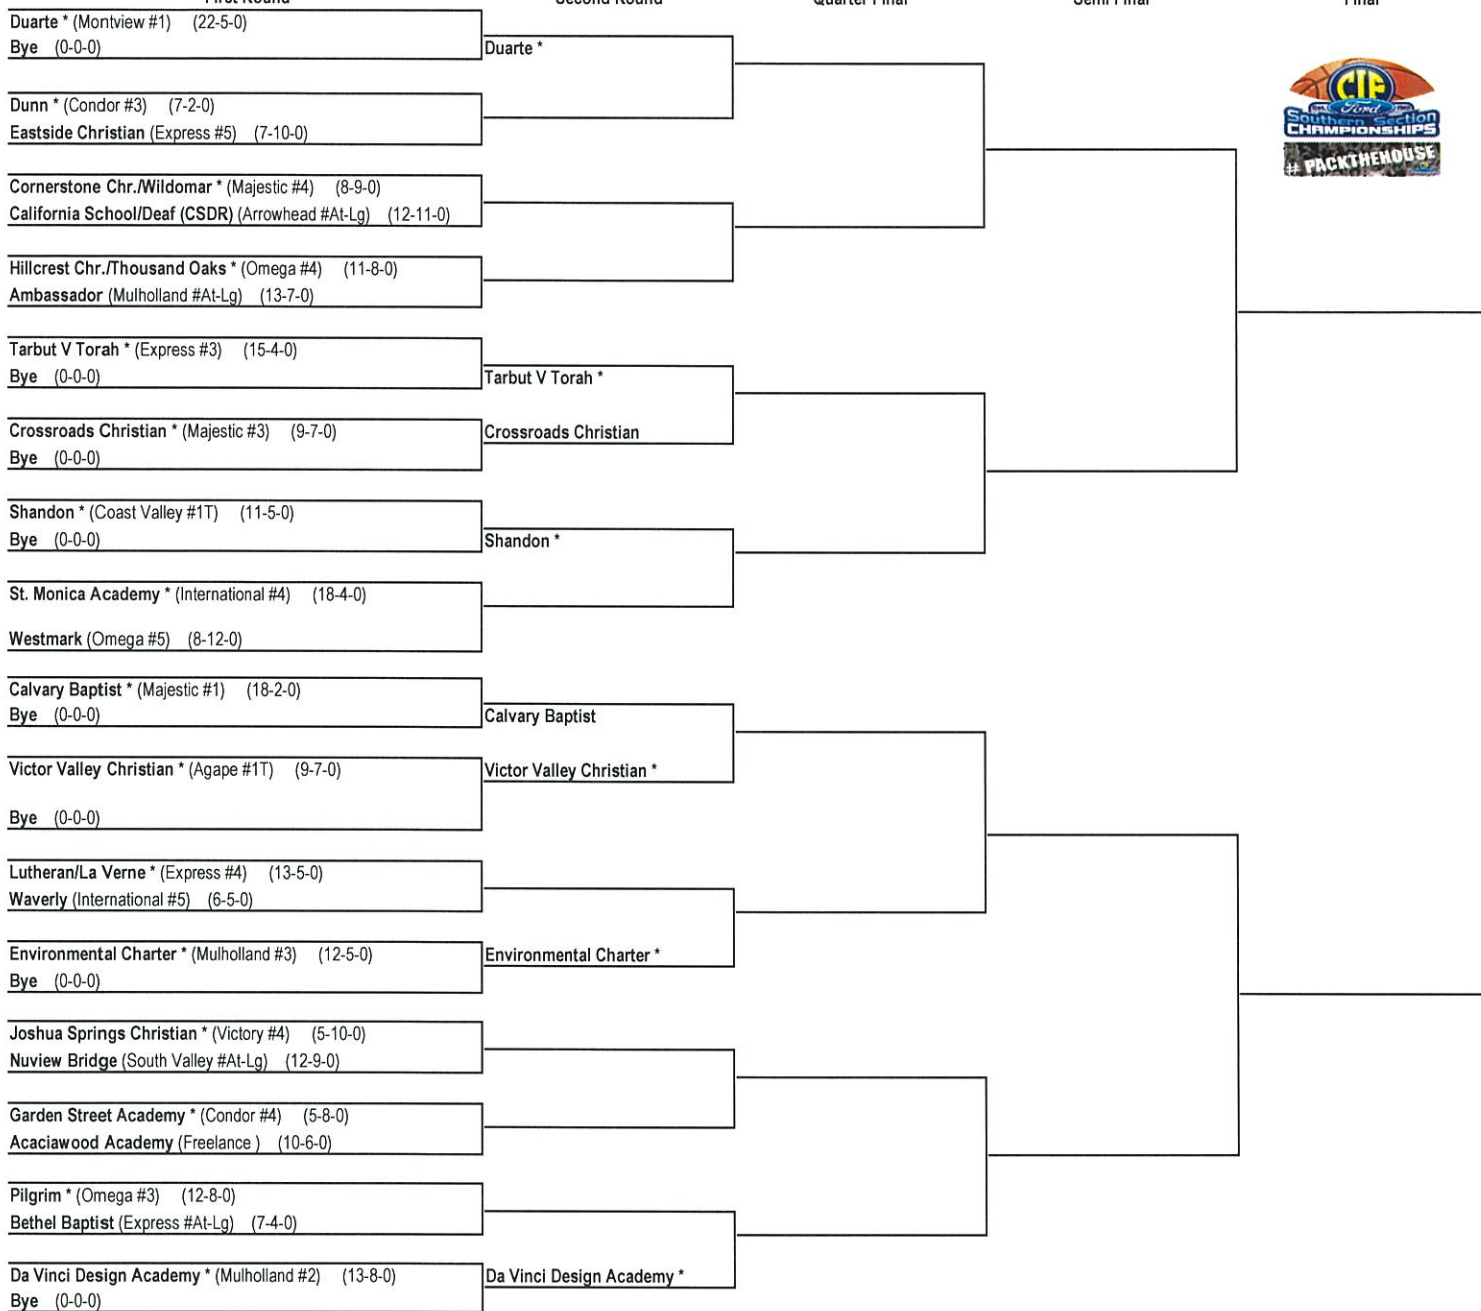

2018 CIF-SS FORD BOYS BASKETBALL DIVISION 5A CHAMPIONSHIPS

7:00 PM 02/14/2018

7:00 PM 02/16/2018

7:00 PM 02/20/2018

7:00 PM 02/23/2018

03/02/2018 or 3/3

First Round

Second Round

Quarter Final

Semi Final

Final

*DENOTES HOST TEAM This draw was made based upon information available to the CIF-SS office as of 2/11/18. We reserve the right to adjust the draw sheet as a result of information which would update any final league standings. Please note: teams receiving a BYE in the first round shall be the host team in the next round, unless two teams have a BYE next to each other in the bracket. If this occurs, there will be coin toss. All games with the exception of the final round will start at 7:00 pm, unless another time is mutually agreed upon and clearance is received from the CIF-SS office. Coin flips will be held at the CIF-SS office. Refer to the Basketball Playoff Bulletin for dates and times of coin flips. PLEASE REPORT SCORES TO: CIF-SS OFFICE - www.cifsshome.org; THE REGISTER (714) 796-7804; L.A. DAILY NEWS (800) 888-6009 AND YOUR LOCAL NEWSPAPER. Draw results available on our website @ www.cifss.org.