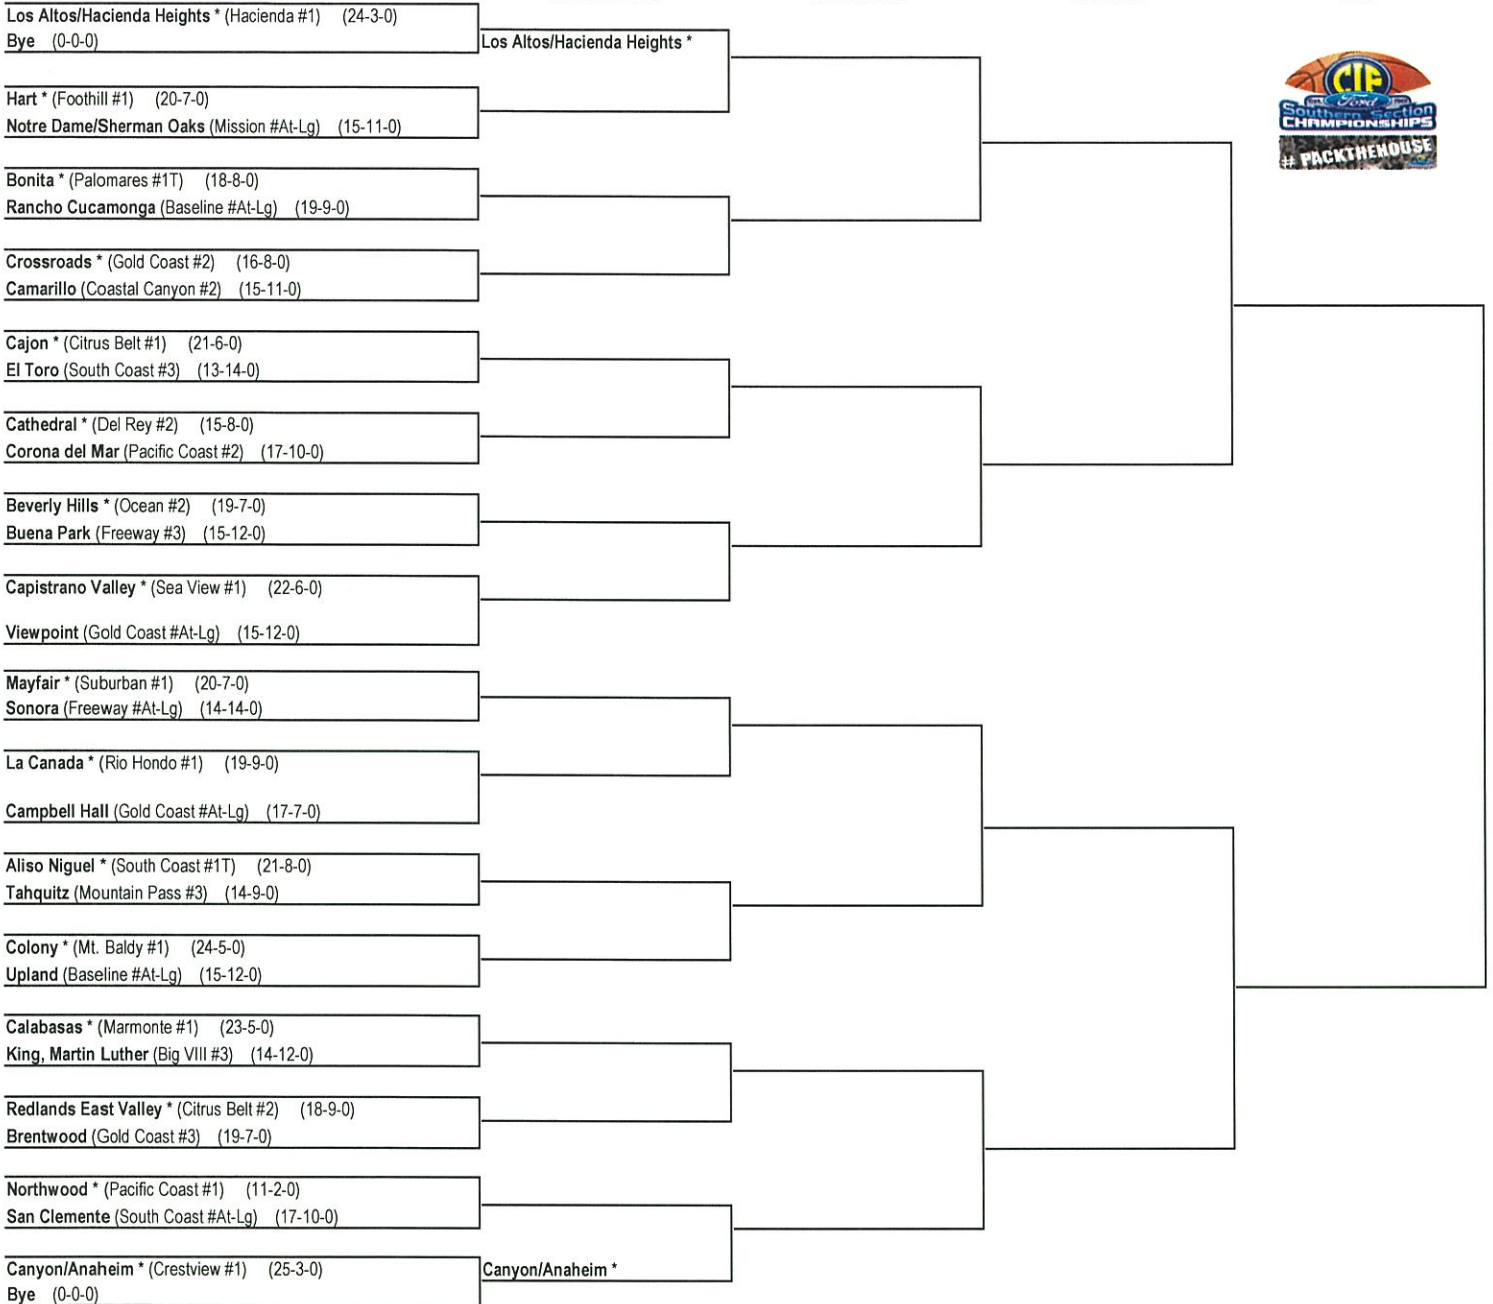

2018 CIF-SS FORD BOYS BASKETBALL DIVISION 2AA CHAMPIONSHIPS

7:00 PM 02/14/2018

7:00 PM 02/16/2018

7:00 PM 02/20/2018

7:00 PM 02/23/2018

03/02/2018 or 3/3

First Round

Second Round

Quarter Final

Semi Final

Final

*DENOTES HOST TEAM This draw was made based upon information available to the CIF-SS office as of 2/11/18. We reserve the right to adjust the draw sheet as a result of information which would update any final league standings. Please note: teams receiving a BYE in the first round shall be the host team in the next round. All games with the exception of the final round will start at 7:00 pm, unless another time is mutually agreed upon and clearance is received from the CIF-SS office. Coin flips will be held at the CIF-SS office. Refer to the Basketball Playoff Bulletin for dates and times of coin flips. PLEASE REPORT SCORES TO: CIF-SS OFFICE - www.cifsshome.org; THE REGISTER (714) 796-7804; L.A. DAILY NEWS (800) 888-6009 AND YOUR LOCAL NEWSPAPER. Draw results available on our website @ www.cifss.org.