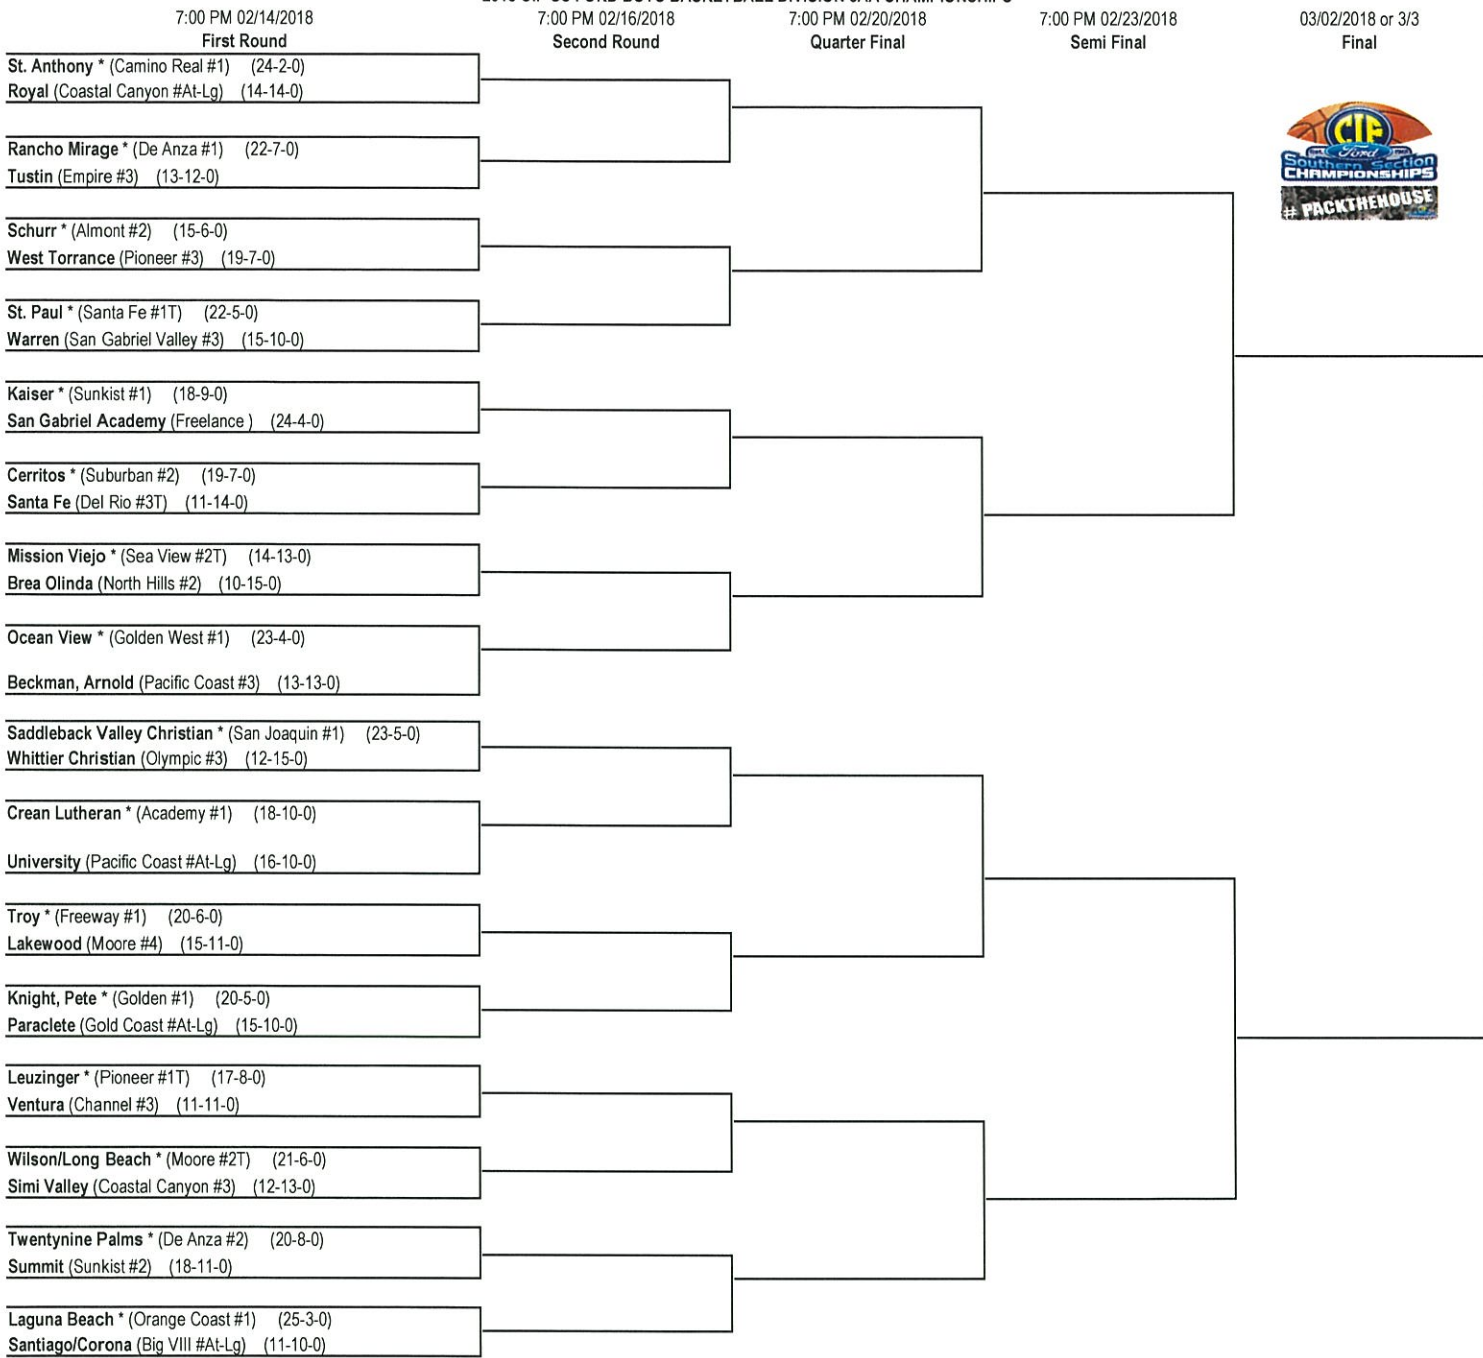

2018 CIF-SS FORD BOYS BASKETBALL DIVISION 3AA CHAMPIONSHIPS

*DENOTES HOST TEAM This draw was made based upon information available to the CIF-SS office as of 2/11/18. We reserve the right to adjust the draw sheet as a result of information which would update any final league standings. Please note: teams receiving a BYE in the first round shall be the host team in the next round. All games with the exception of the final round will start at 7:00 pm, unless another time is mutually agreed upon and clearance is received from the CIF-SS office. Coin flips will be held at the CIF-SS office. Refer to the Basketball Playoff Bulletin for dates and times of coin flips. PLEASE REPORT SCORES TO: CIF-SS OFFICE - www.cifsshome.org; THE REGISTER (714) 796-7804; L.A. DAILY NEWS (800) 888-6009 AND YOUR LOCAL NEWSPAPER. Draw results available on our website @ www.cifss.org.