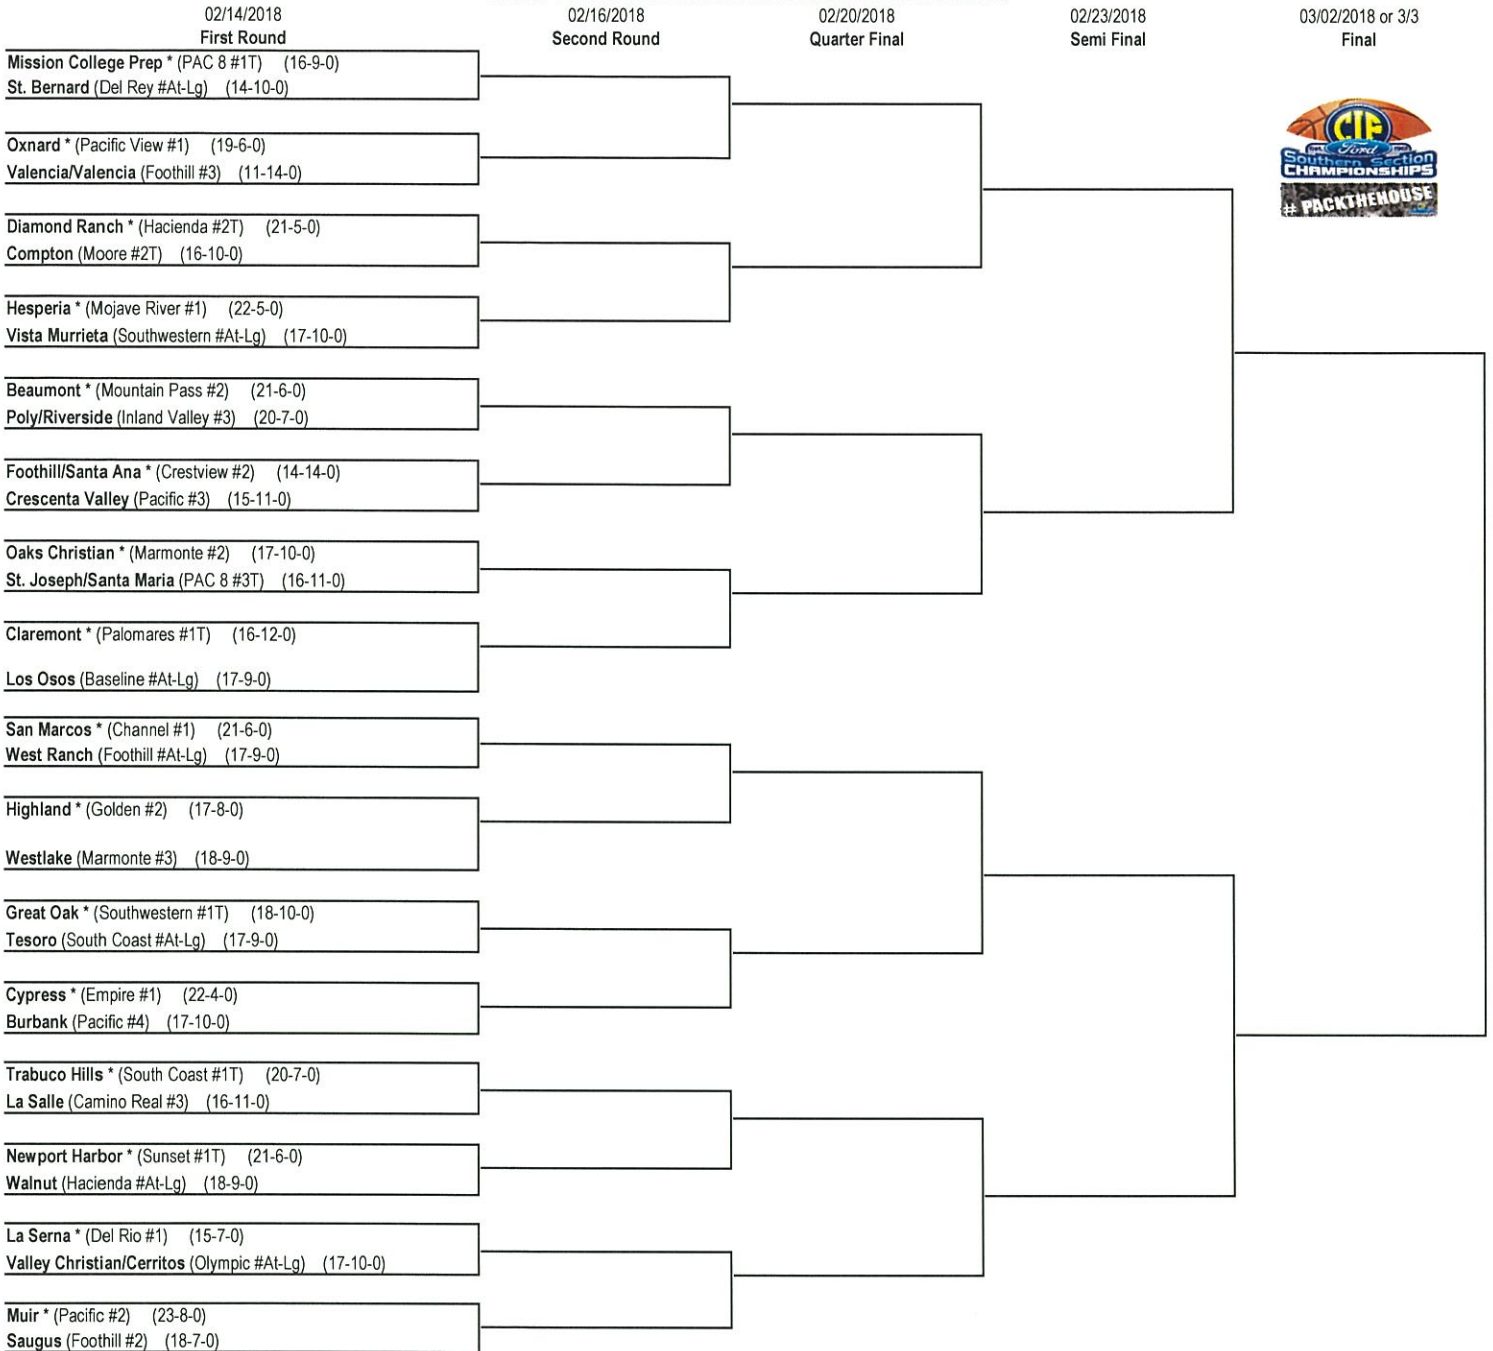

2018 CIF-SS FORD BOYS BASKETBALL DIVISION 2A CHAMPIONSHIPS

*DENOTES HOST TEAM This draw was made based upon information available to the CIF-SS office as of 2/11/18. We reserve the right to adjust the draw sheet as a result of information which would update any final league standings. Please note: teams receiving a BYE in the first round shall be the host team in the next round. All games with the exception of the final round will start at 7:00 pm, unless another time is mutually agreed upon and clearance is received from the CIF-SS office. Coin flips will be held at the CIF-SS office. Refer to the Basketball Playoff Bulletin for dates and times of coin flips. PLEASE REPORT SCORES TO: CIF-SS OFFICE - www.cifsshome.org; THE REGISTER (714) 796-7804; L.A. DAILY NEWS (800) 888-6009 AND YOUR LOCAL NEWSPAPER. Draw results available on our website @ www.cifss.org.