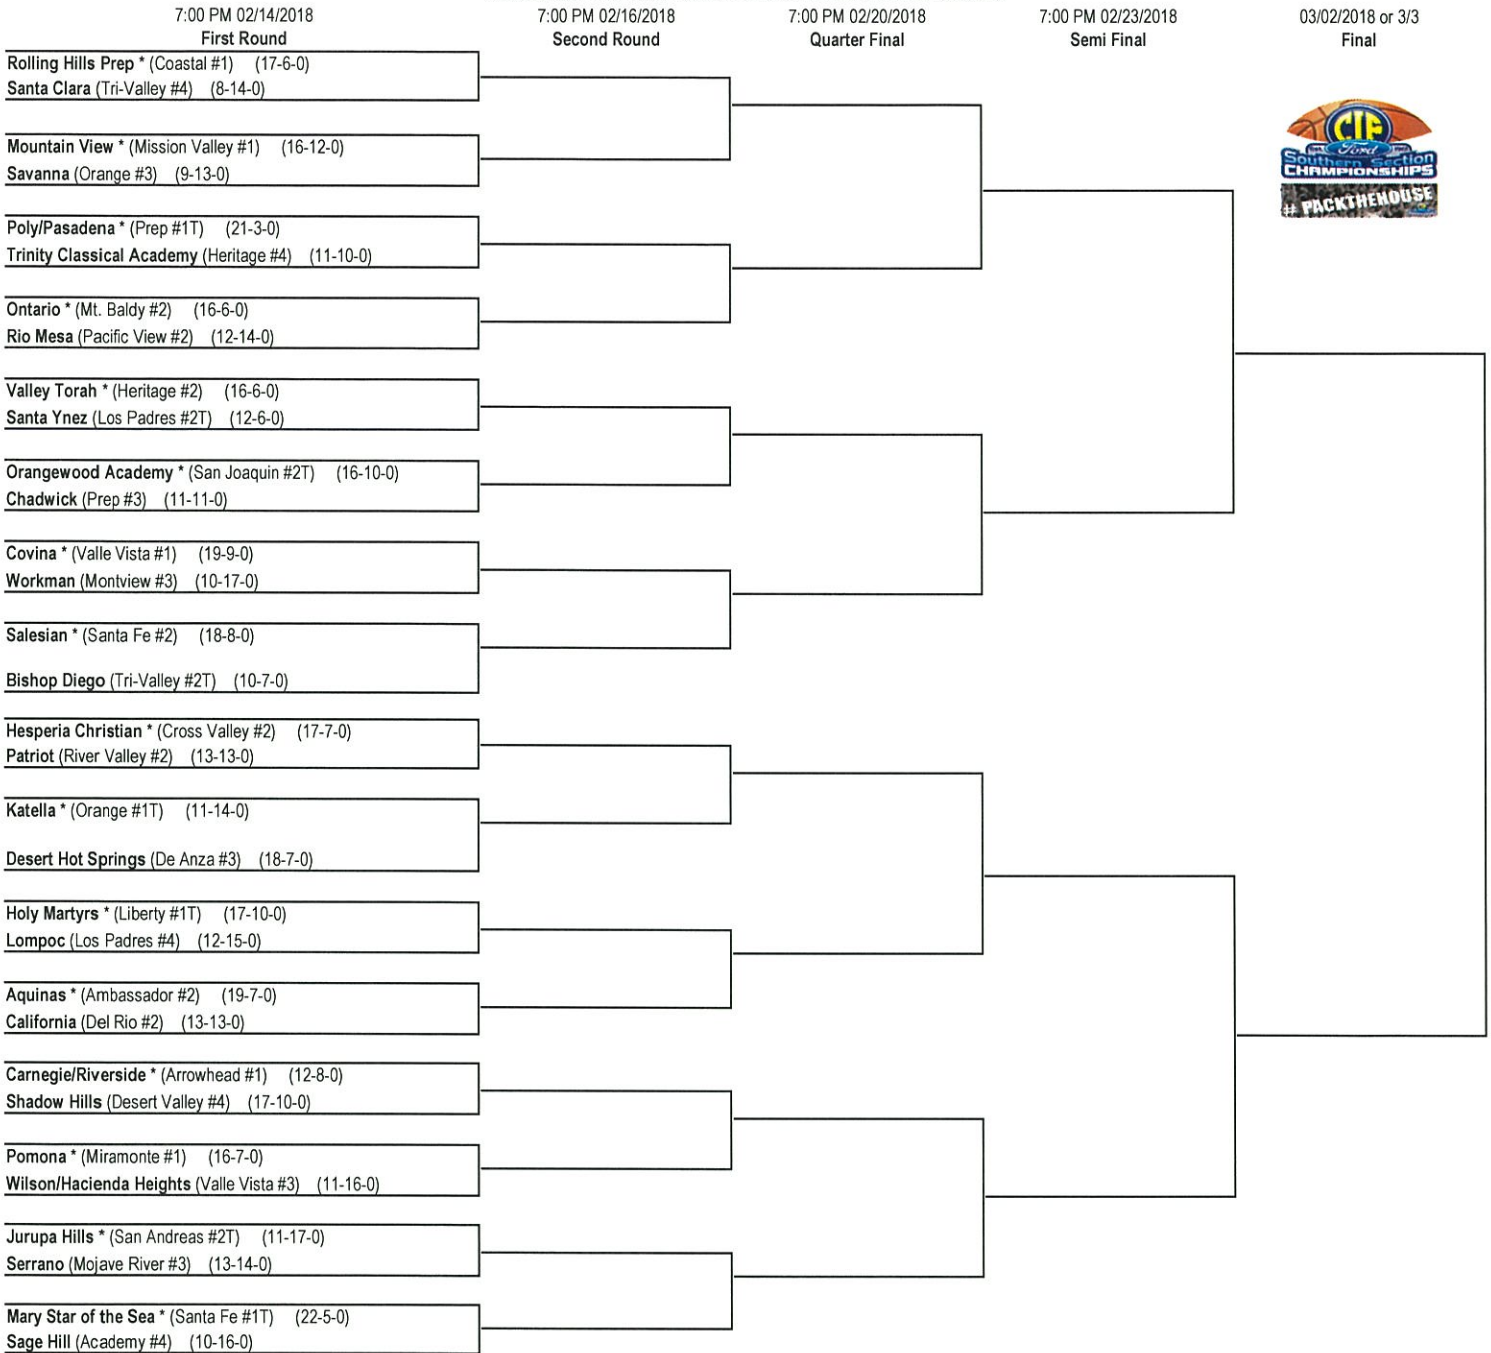

2018 CIF-SS FORD BOYS BASKETBALL DIVISION 4A CHAMPIONSHIPS

*DENOTES HOST TEAM This draw was made based upon information available to the CIF-SS office as of 2/11/18. We reserve the right to adjust the draw sheet as a result of information which would update any final league standings. Please note: teams receiving a BYE in the first round shall be the host team in the next round. All games with the exception of the final round will start at 7:00 pm, unless another time is mutually agreed upon and clearance is received from the CIF-SS office. Coin flips will be held at the CIF-SS office. Refer to the Basketball Playoff Bulletin for dates and times of coin flips. PLEASE REPORT SCORES TO: CIF-SS OFFICE - www.cifsshome.org; THE REGISTER (714) 796-7804; L.A. DAILY NEWS (800) 888-6009 AND YOUR LOCAL NEWSPAPER. Draw results available on our website @ www.cifss.org.