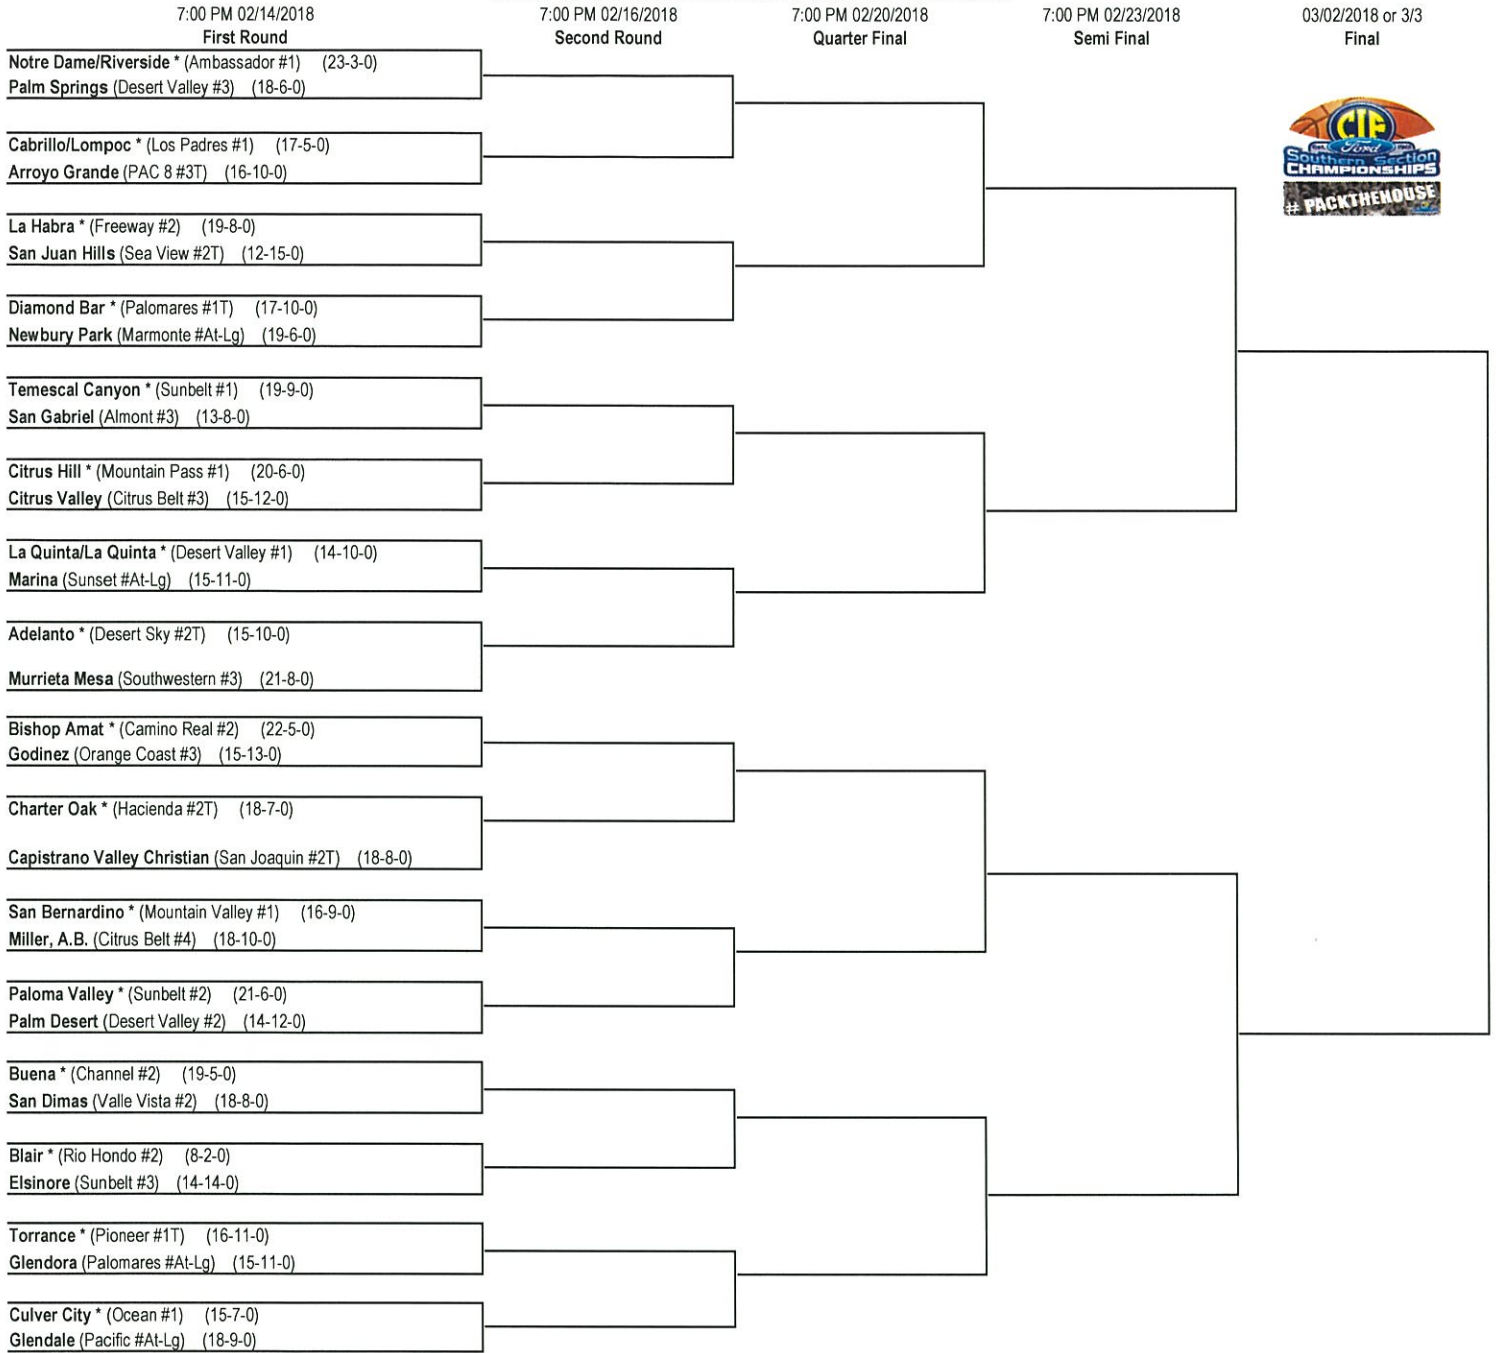

2018 CIF-SS FORD BOYS BASKETBALL DIVISION 3A CHAMPIONSHIPS

*DENOTES HOST TEAM This draw was made based upon information available to the CIF-SS office as of 2/11/18. We reserve the right to adjust the draw sheet as a result of information which would update any final league standings. Please note: teams receiving a BYE in the first round shall be the host team in the next round. All games with the exception of the final round will start at 7:00 pm, unless another time is mutually agreed upon and clearance is received from the CIF-SS office. Coin flips will be held at the CIF-SS office. Refer to the Basketball Playoff Bulletin for dates and times of coin flips. PLEASE REPORT SCORES TO: CIF-SS OFFICE - www.cifsshome.org; THE REGISTER (714) 796-7804; L.A. DAILY NEWS (800) 888-6009 AND YOUR LOCAL NEWSPAPER. Draw results available on our website @ www.cifss.org.