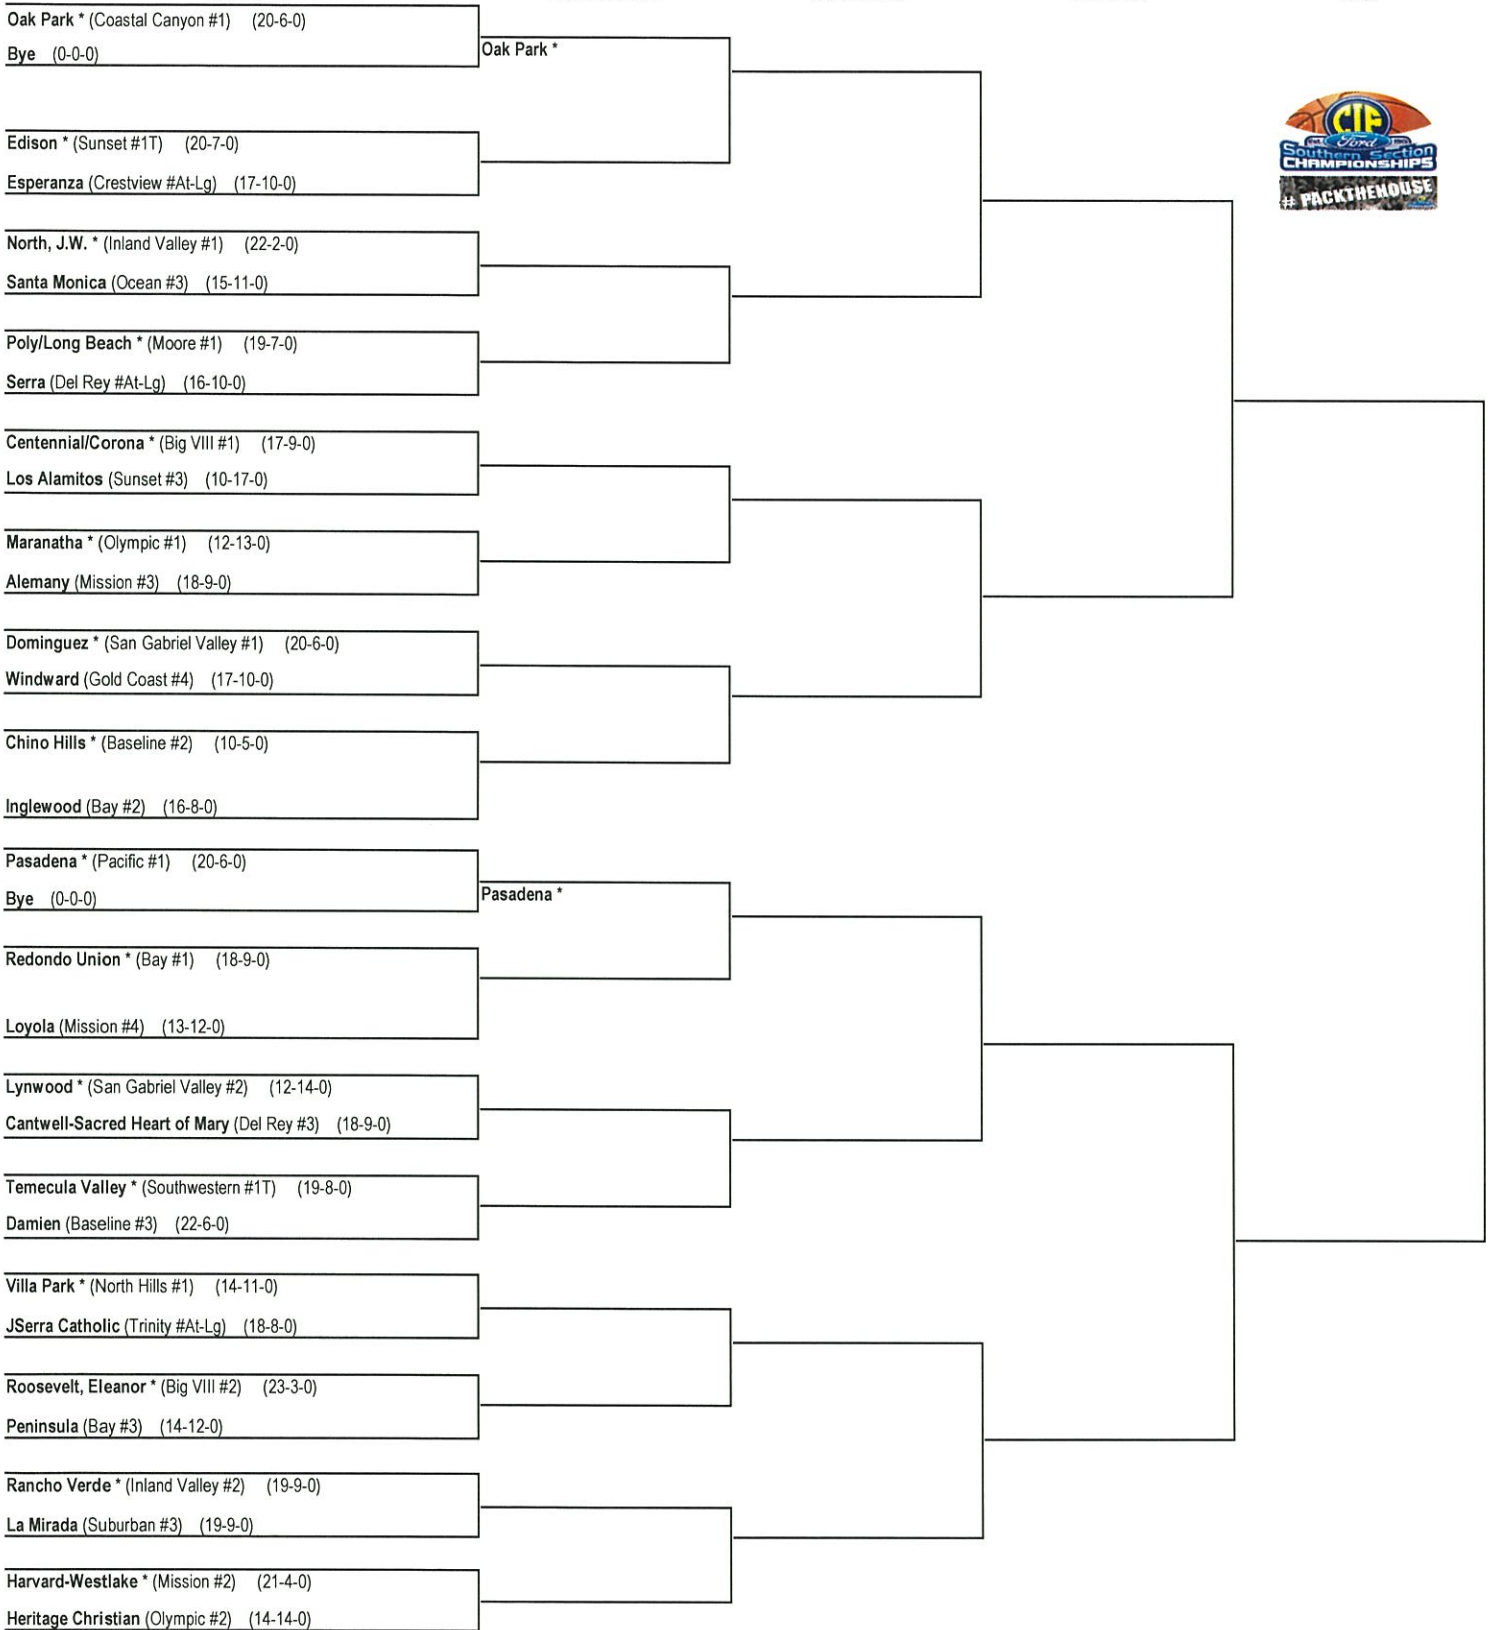

2018 CIF-SS FORD BOYS BASKETBALL DIVISION 1 CHAMPIONSHIPS

7:00 PM 02/14/2018

7:00 PM 02/16/2018

7:00 PM 02/20/2018

7:00 PM 02/23/2018

03/02/2018 or 3/3

First Round

Second Round

Quarter Final

Semi Final

Final

*DENOTES HOST TEAM This draw was made based upon information available to the CIF-SS office as of 2/11/18. We reserve the right to adjust the draw sheet as a result of information which would update any final league standings. Please note: teams receiving a BYE in the first round shall be the host team in the next round. All games with the exception of the final round will start at 7:00 pm, unless another time is mutually agreed upon and clearance is received from the CIF-SS office. Coin flips will be held at the CIF-SS office. Refer to the Basketball Playoff Bulletin for dates and times of coin flips. PLEASE REPORT SCORES TO: CIF-SS OFFICE - www.cifsshome.org; THE REGISTER (714) 796-7804; L.A. DAILY NEWS (800) 888-6009 AND YOUR LOCAL NEWSPAPER. Draw results available on our website @ www.cifss.org.