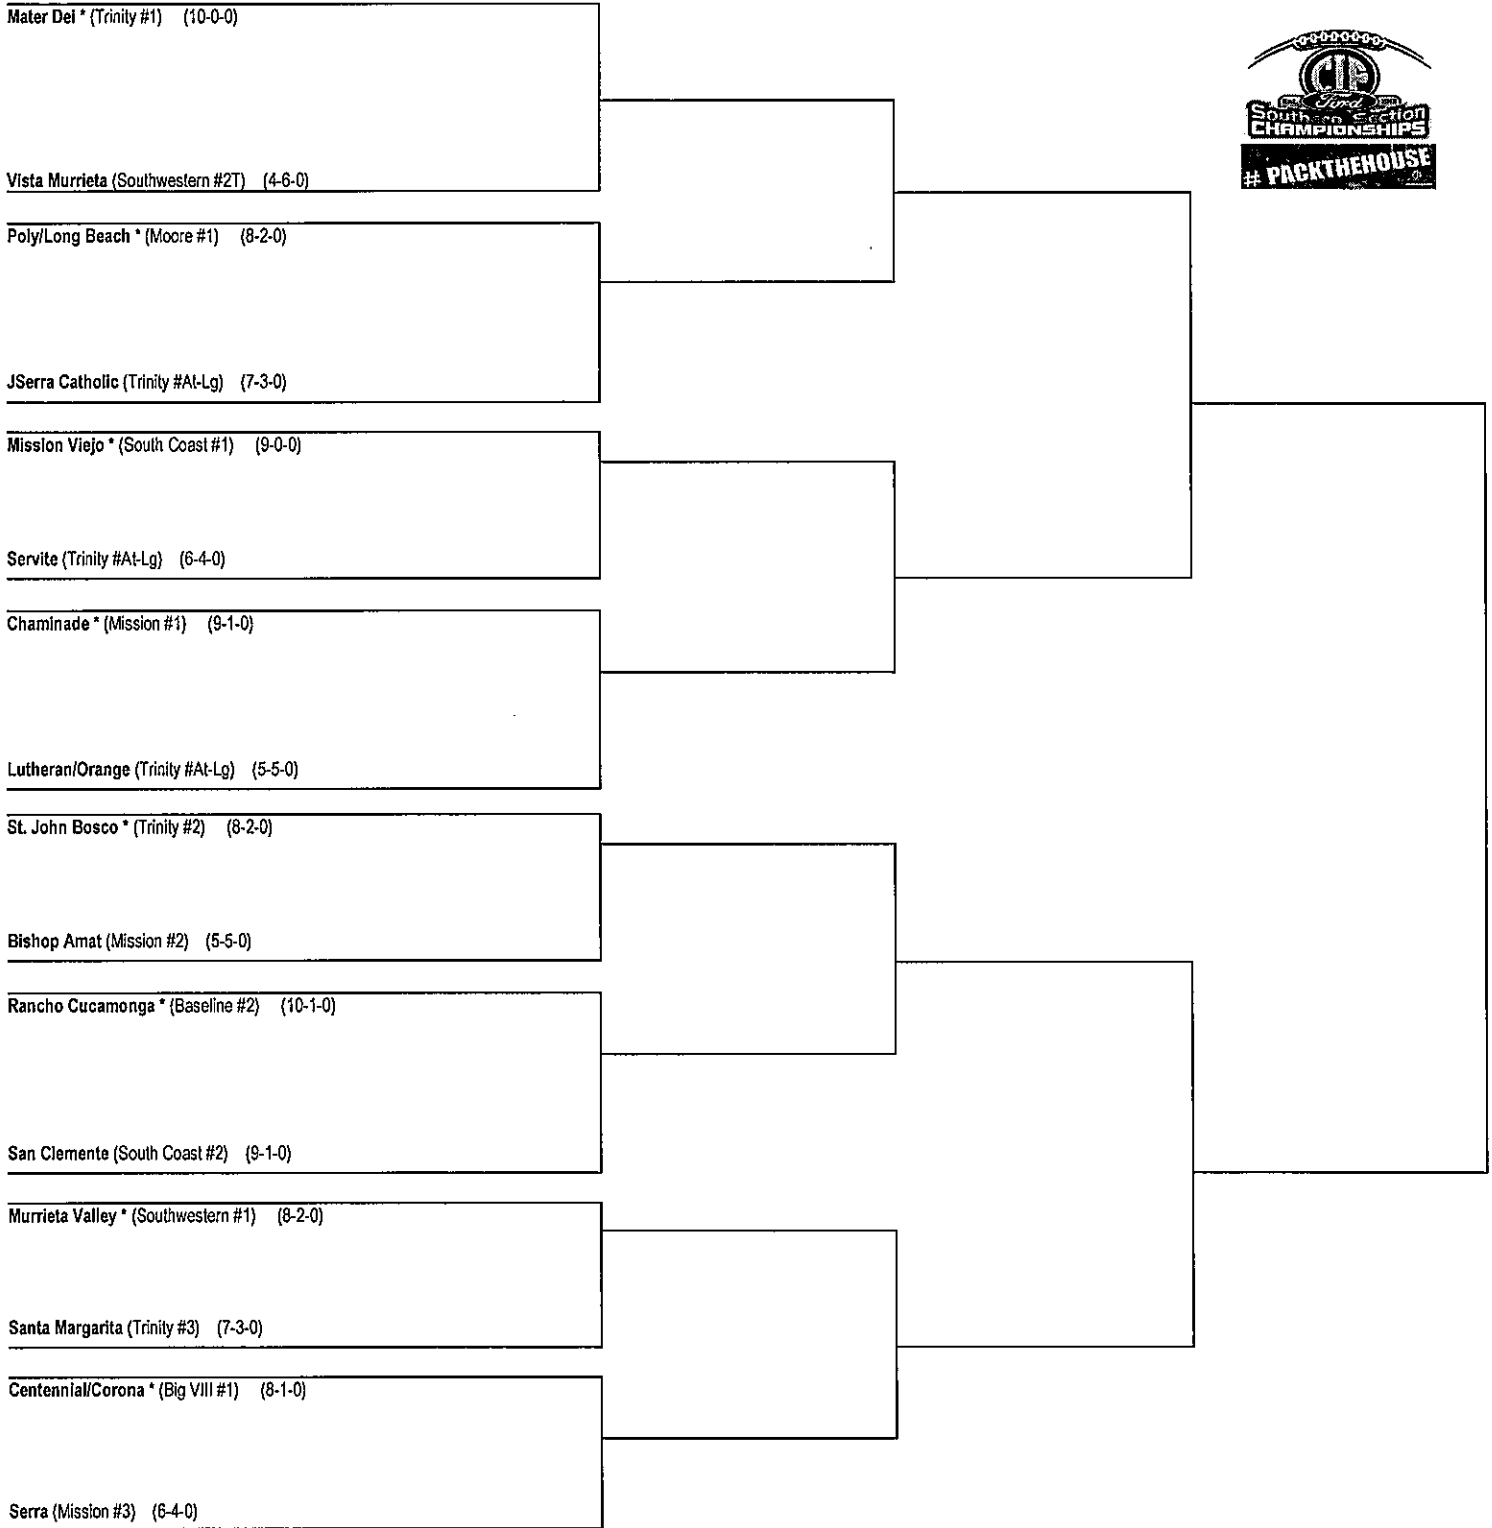

2017 Division 1 11-MAN FOOTBALL BRACKETS

11/10/2017
First Round

11/17/2017
Quarter Final

11/24/2017
Semi Final

12/02/2017
Final

*Denotes host school. ½ This draw sheet was made based upon information available to the CIF-SS as of 11/4/17. We reserve the right to adjust the draw sheet as a result of information which would update any final league standings. All games will start at 7:30 p.m., unless another time is mutually agreed upon and clearance is received from the CIF-SS Office. Public coin flips will be held in the lobby according to the following schedule: Second round-Nov. 5 immediately after pairings are released, Semifinal round-Nov. 11 at 9:00 a.m., Final round-Nov. 18 at 9:00 a.m.