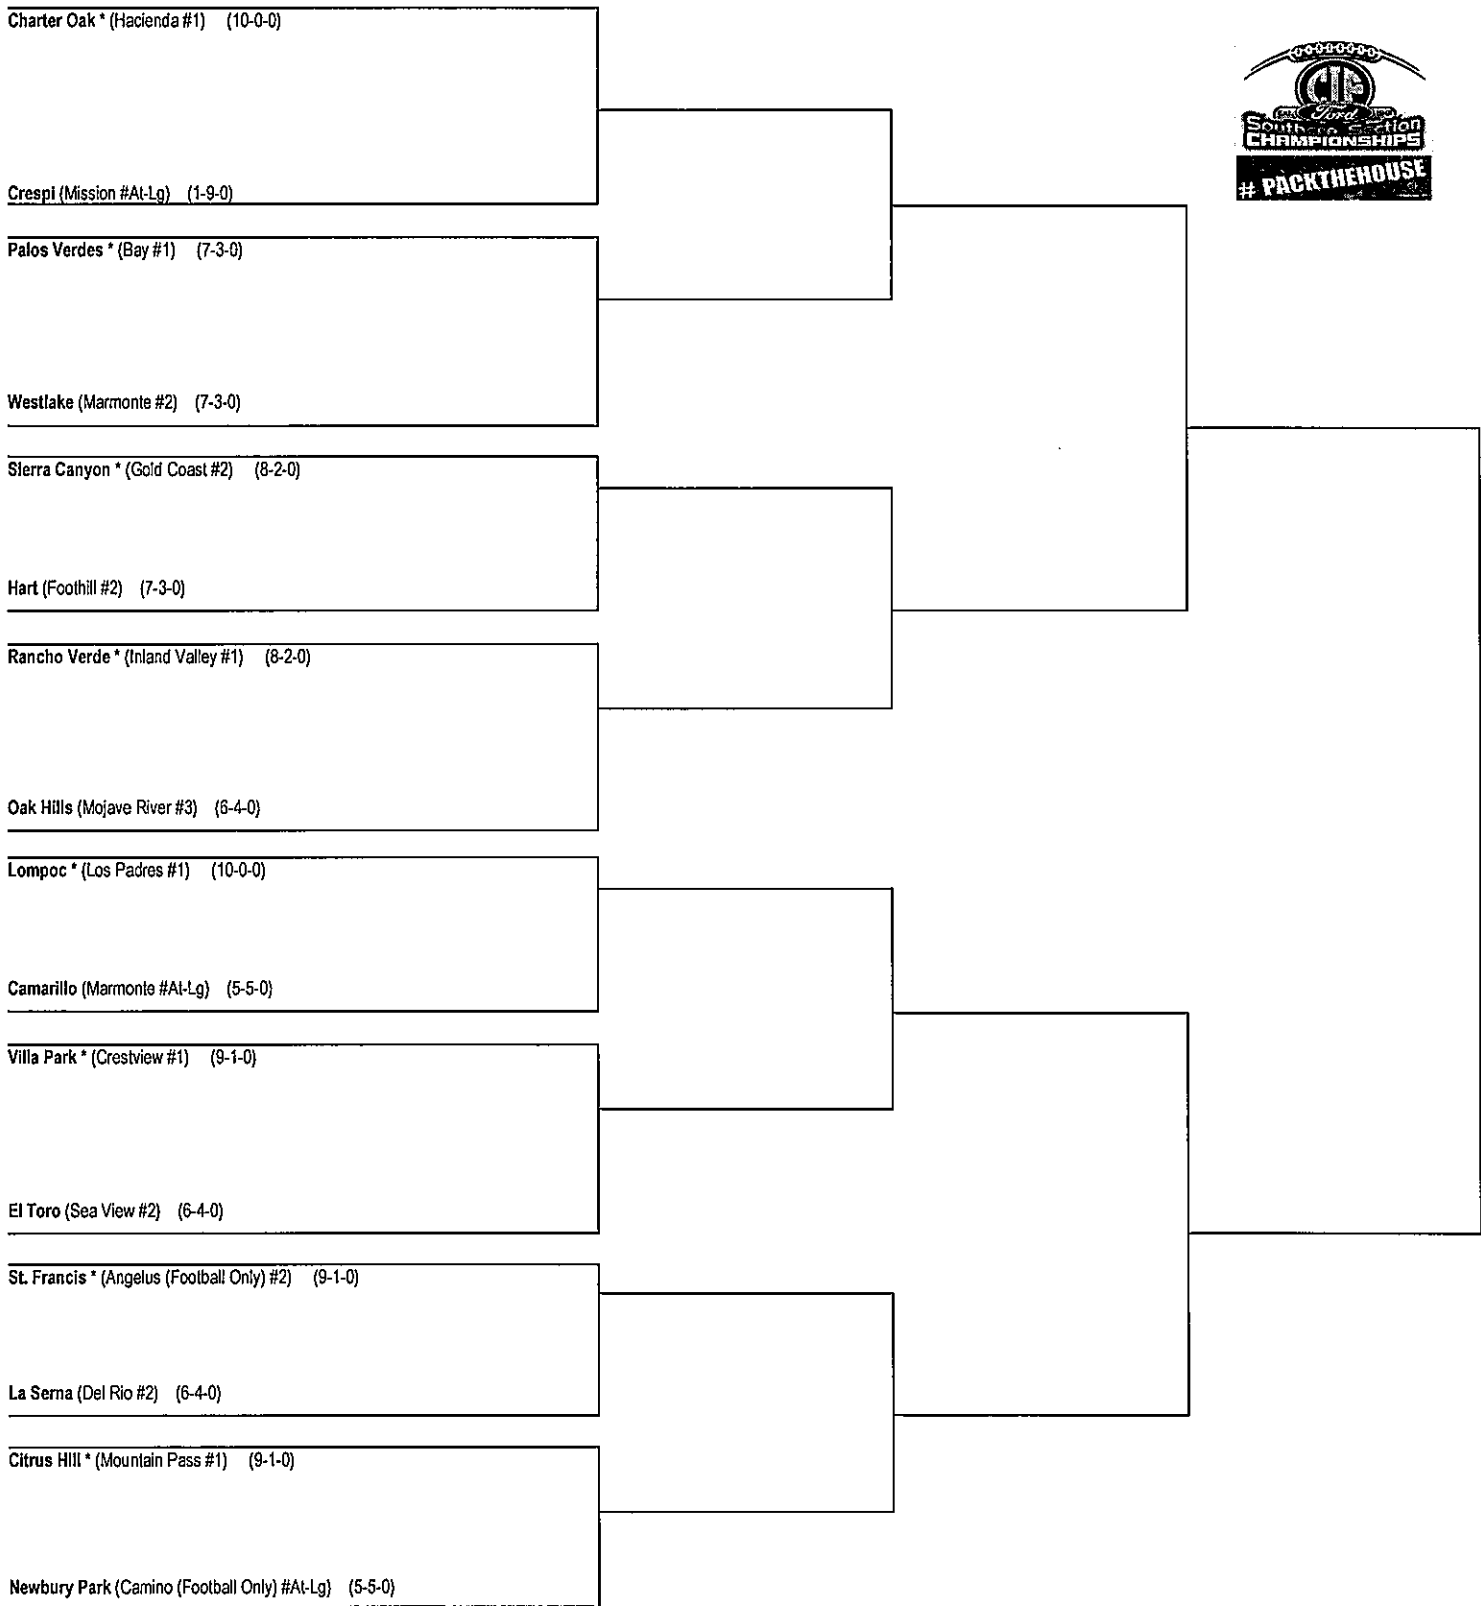

2017 Division 3 11-MAN FOOTBALL BRACKETS

11/10/2017
First Round

11/17/2017
Quarter Final

11/24/2017
Semi Final

OR 12/2 12/01/2017
Final

*Denotes host school. 1/2 This draw sheet was made based upon information available to the CIF-SS as of 11/4/17. We reserve the right to adjust the draw sheet as a result of information which would update any final league standings. All games will start at 7:30 p.m., unless another time is mutually agreed upon and clearance is received from the CIF-SS Office. Public coin flips will be held in the lobby according to the following schedule: Second round-Nov. 5 immediately after pairings are released, Semifinal round-Nov. 11 at 9:00 a.m., Final round-Nov. 18 at 9:00 a.m.