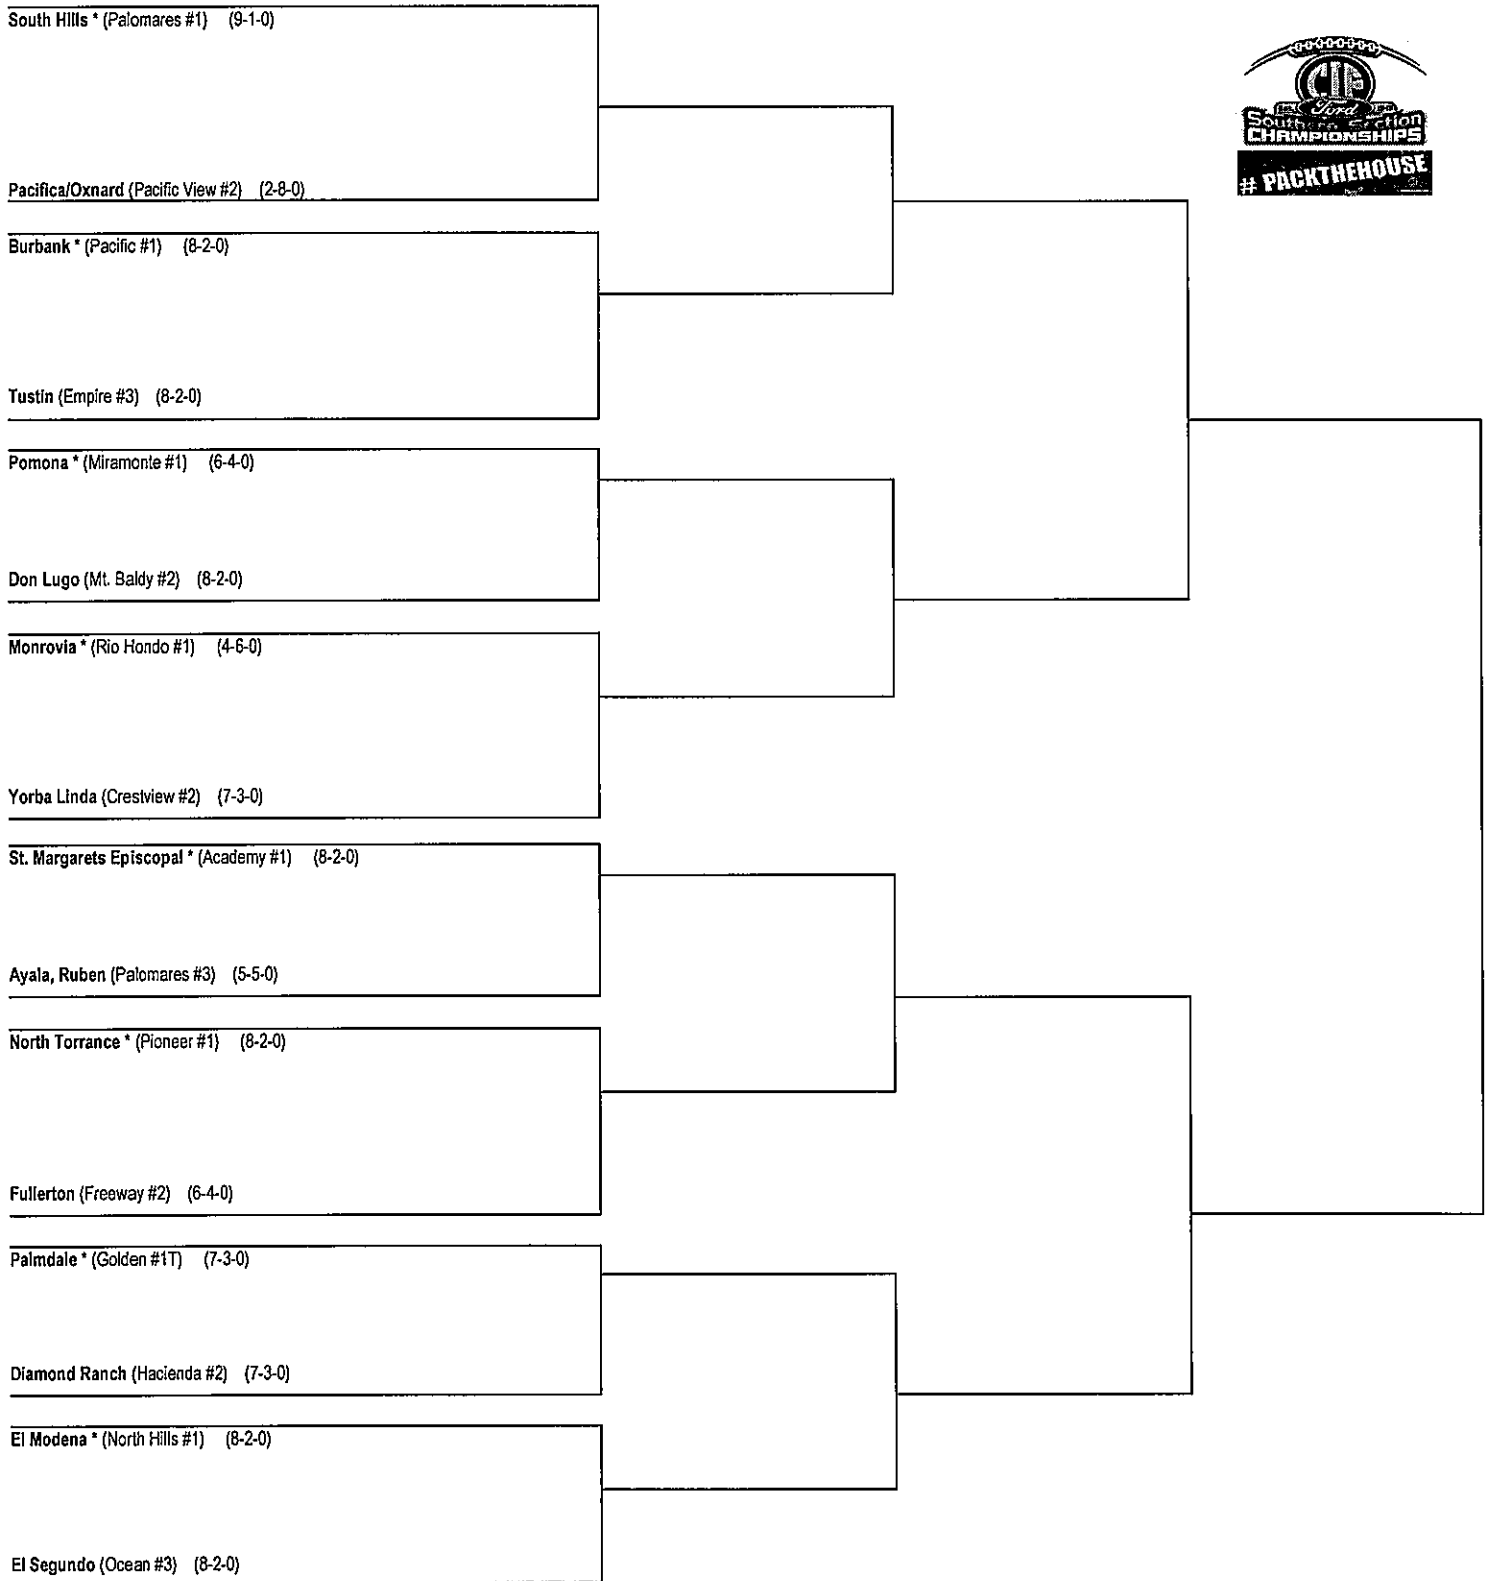

2017 Division 7 11-MAN FOOTBALL BRACKETS

11/10/2017
First Round

11/17/2017
Quarter Final

11/24/2017
Semi Final

OR 12/2 12/01/2017
Final

*Denotes host school. ½ This draw sheet was made based upon information available to the CIF-SS as of 11/4/17. We reserve the right to adjust the draw sheet as a result of information which would update any final league standings. All games will start at 7:30 p.m., unless another time is mutually agreed upon and clearance is received from the CIF-SS Office. Public coin flips will be held in the lobby according to the following schedule: Second round-Nov. 5 immediately after pairings are released, Semifinal round-Nov. 11 at 9:00 a.m., Final round-Nov. 18 at 9:00 a.m.