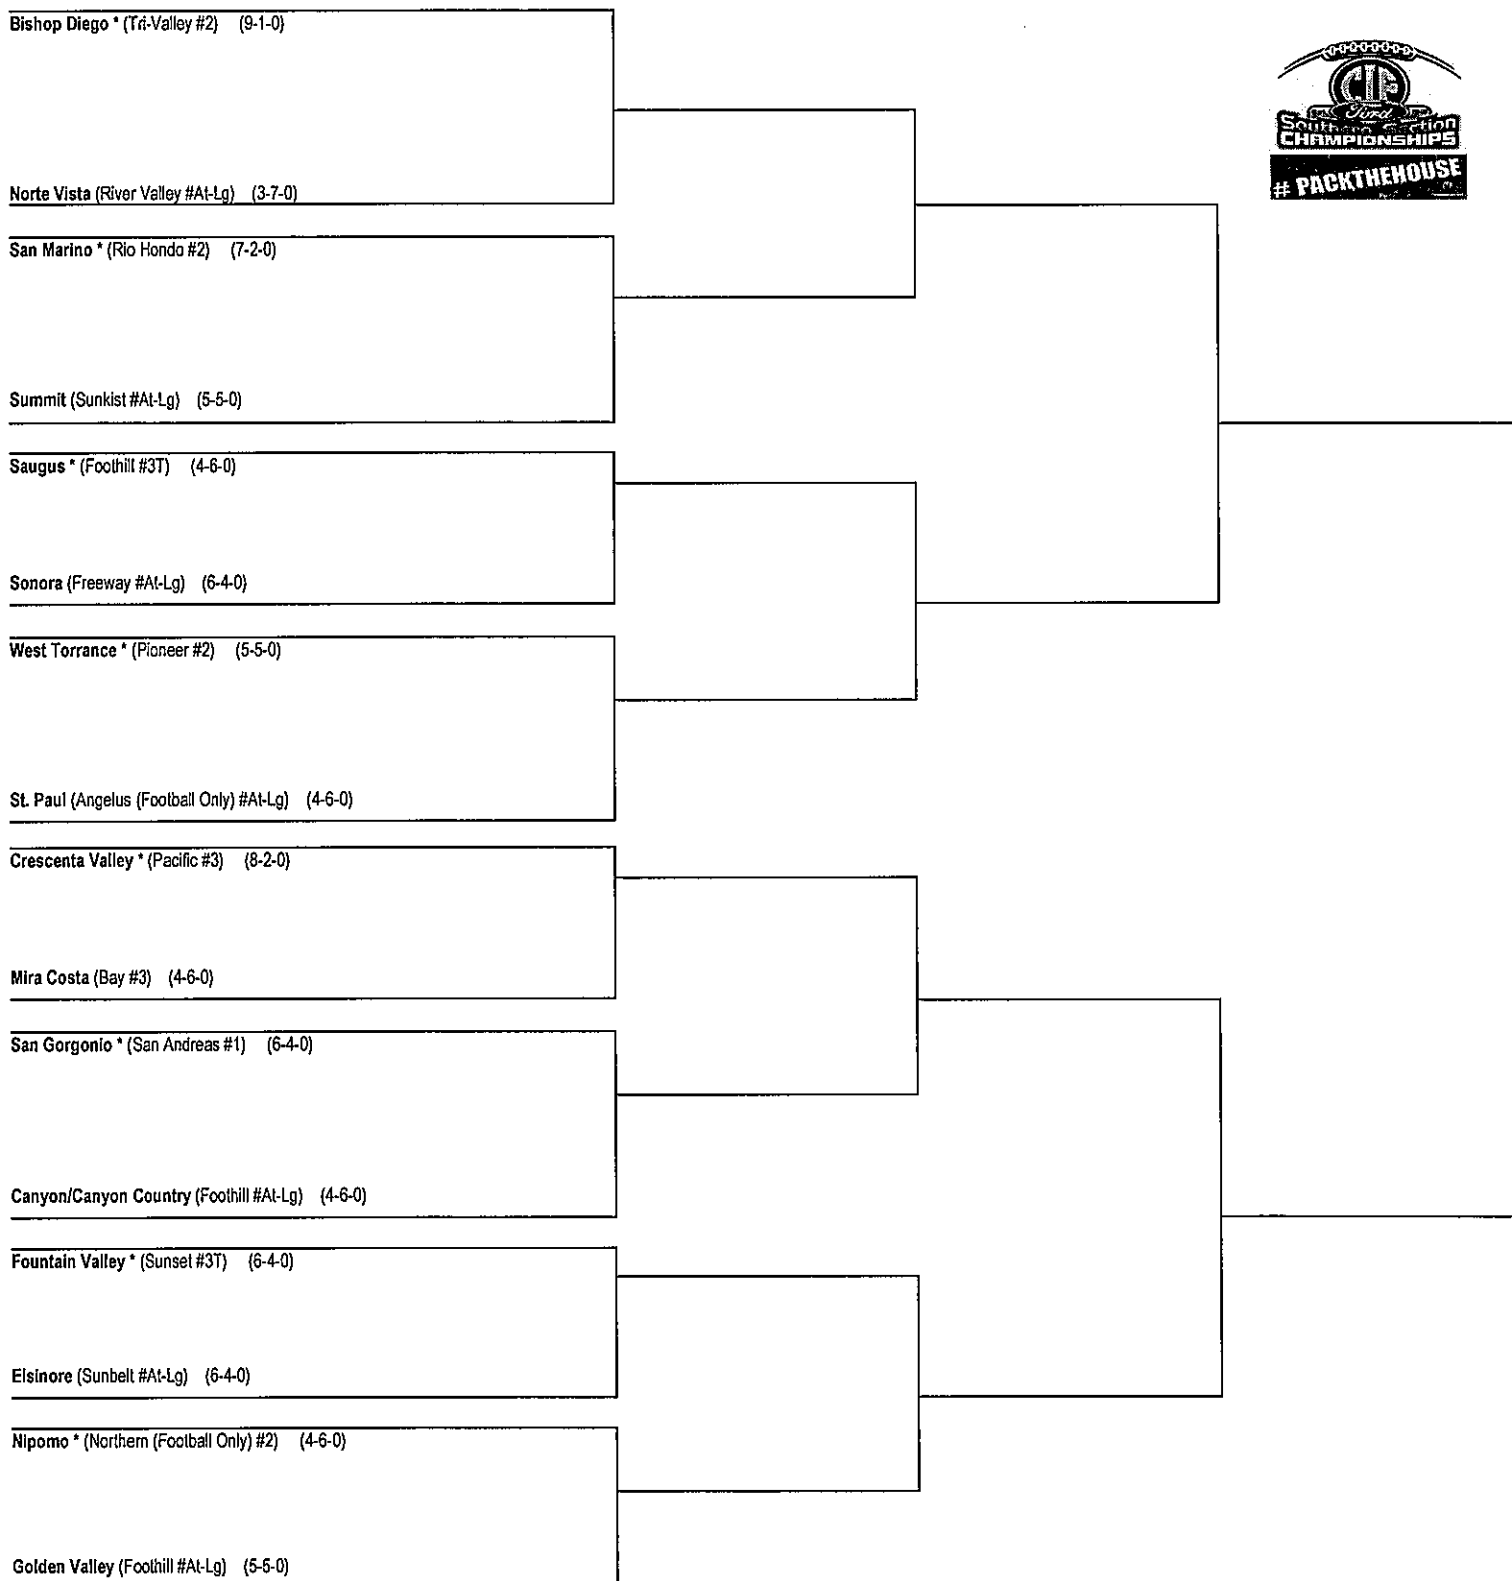

2017 Division 6 11-MAN FOOTBALL BRACKETS

11/10/2017
First Round

11/17/2017
Quarter Final

11/24/2017
Semi Final

OR 12/2 12/01/2017
Final

*Denotes host school. 1/2 This draw sheet was made based upon information available to the CIF-SS as of 11/4/17. We reserve the right to adjust the draw sheet as a result of information which would update any final league standings. All games will start at 7:30 p.m., unless another time is mutually agreed upon and clearance is received from the CIF-SS Office. Public coin flips will be held in the lobby according to the following schedule: Second round-Nov. 5 immediately after pairings are released, Semifinal round-Nov. 11 at 9:00 a.m., Final round-Nov. 18 at 9:00 a.m.