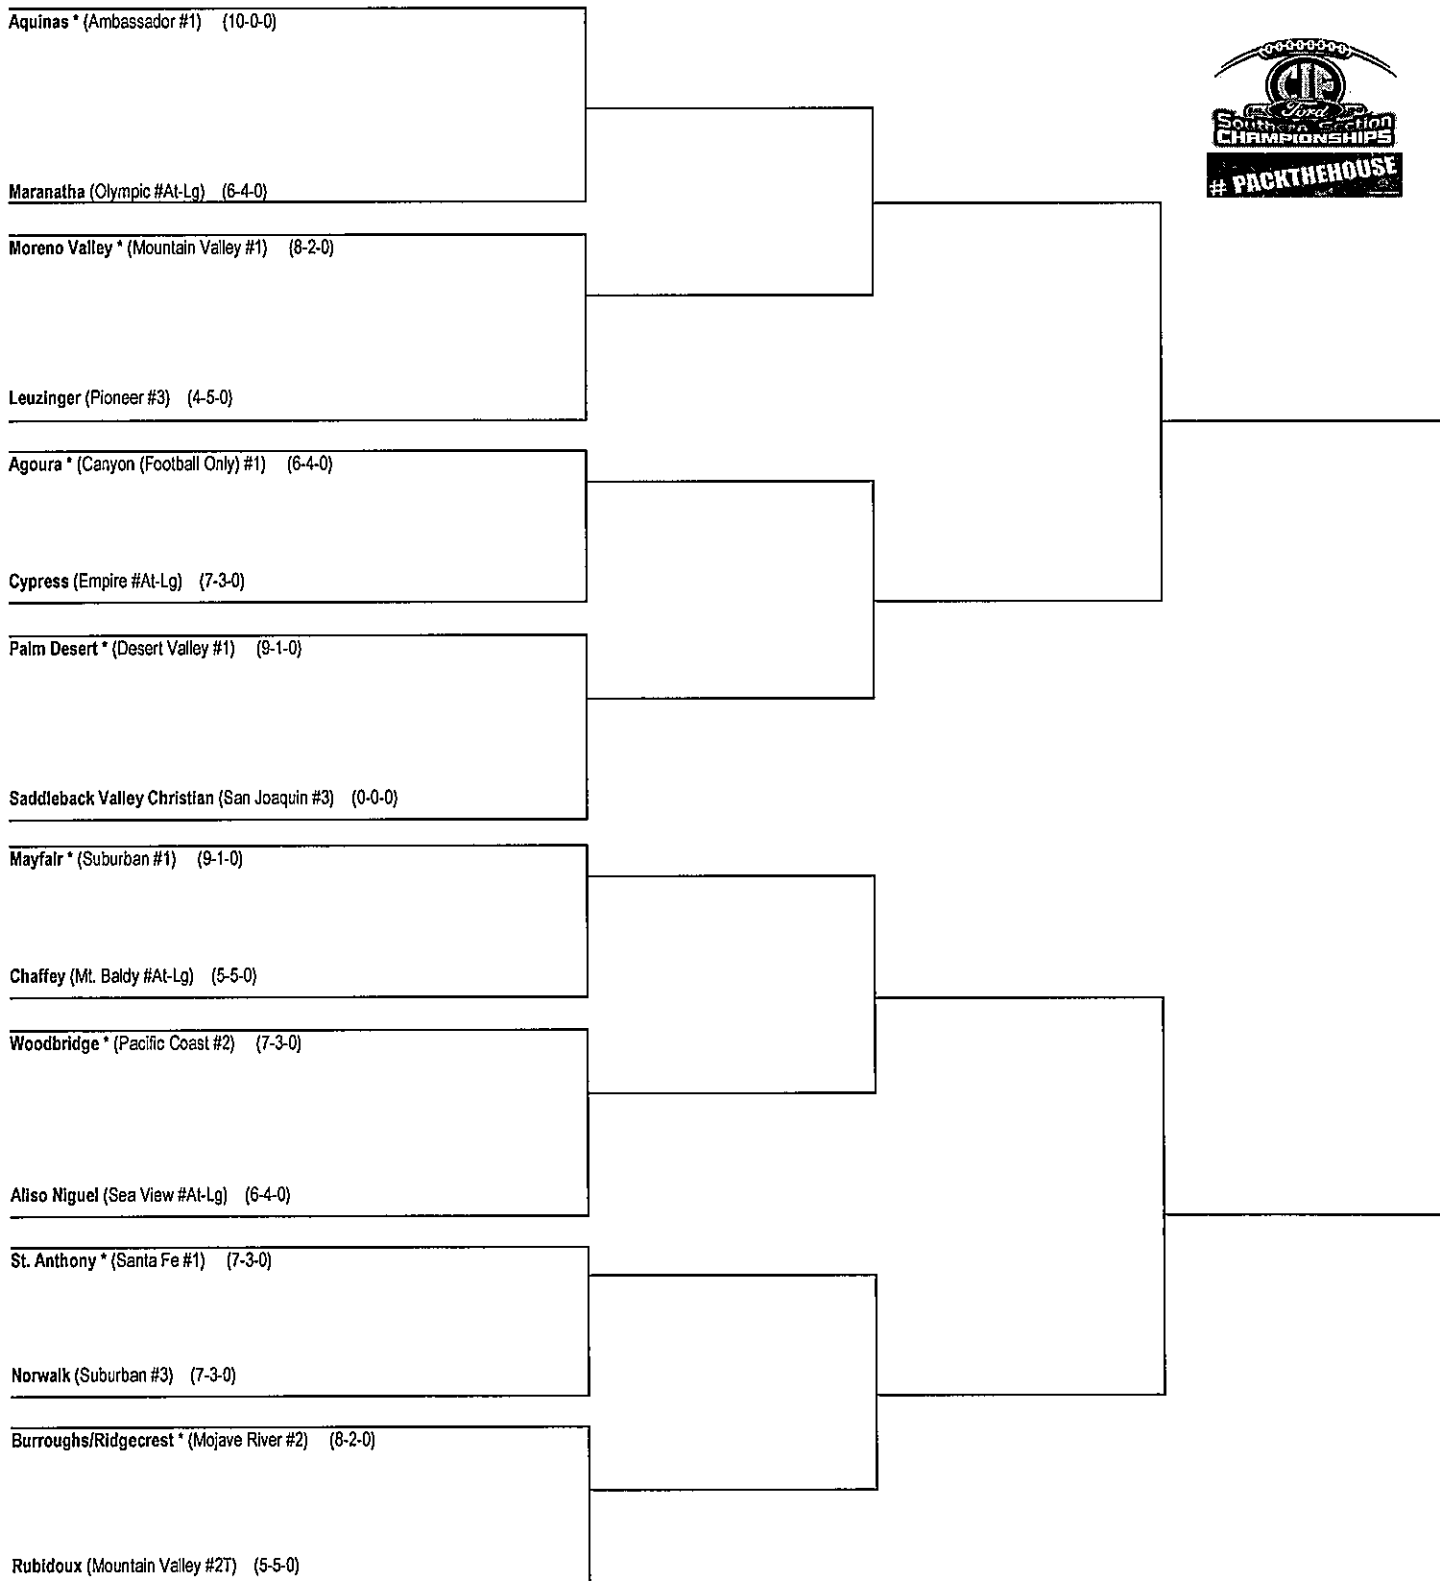

2017 Division 9 11-MAN FOOTBALL BRACKETS

11/10/2017
First Round

11/17/2017
Quarter Final

11/24/2017
Semi Final

OR 12/2 12/01/2017
Final

*Denotes host school. This draw sheet was made based upon information available to the CIF-SS as of 11/4/17. We reserve the right to adjust the draw sheet as a result of information which would update any final league standings. All games will start at 7:30 p.m., unless another time is mutually agreed upon and clearance is received from the CIF-SS Office. Public coin flips will be held in the lobby according to the following schedule: Second round-Nov. 5 at 1:00 p.m., Semifinal round-Nov. 11 at 9:00 a.m., Final round-Nov. 18 at 9:00 a.m.