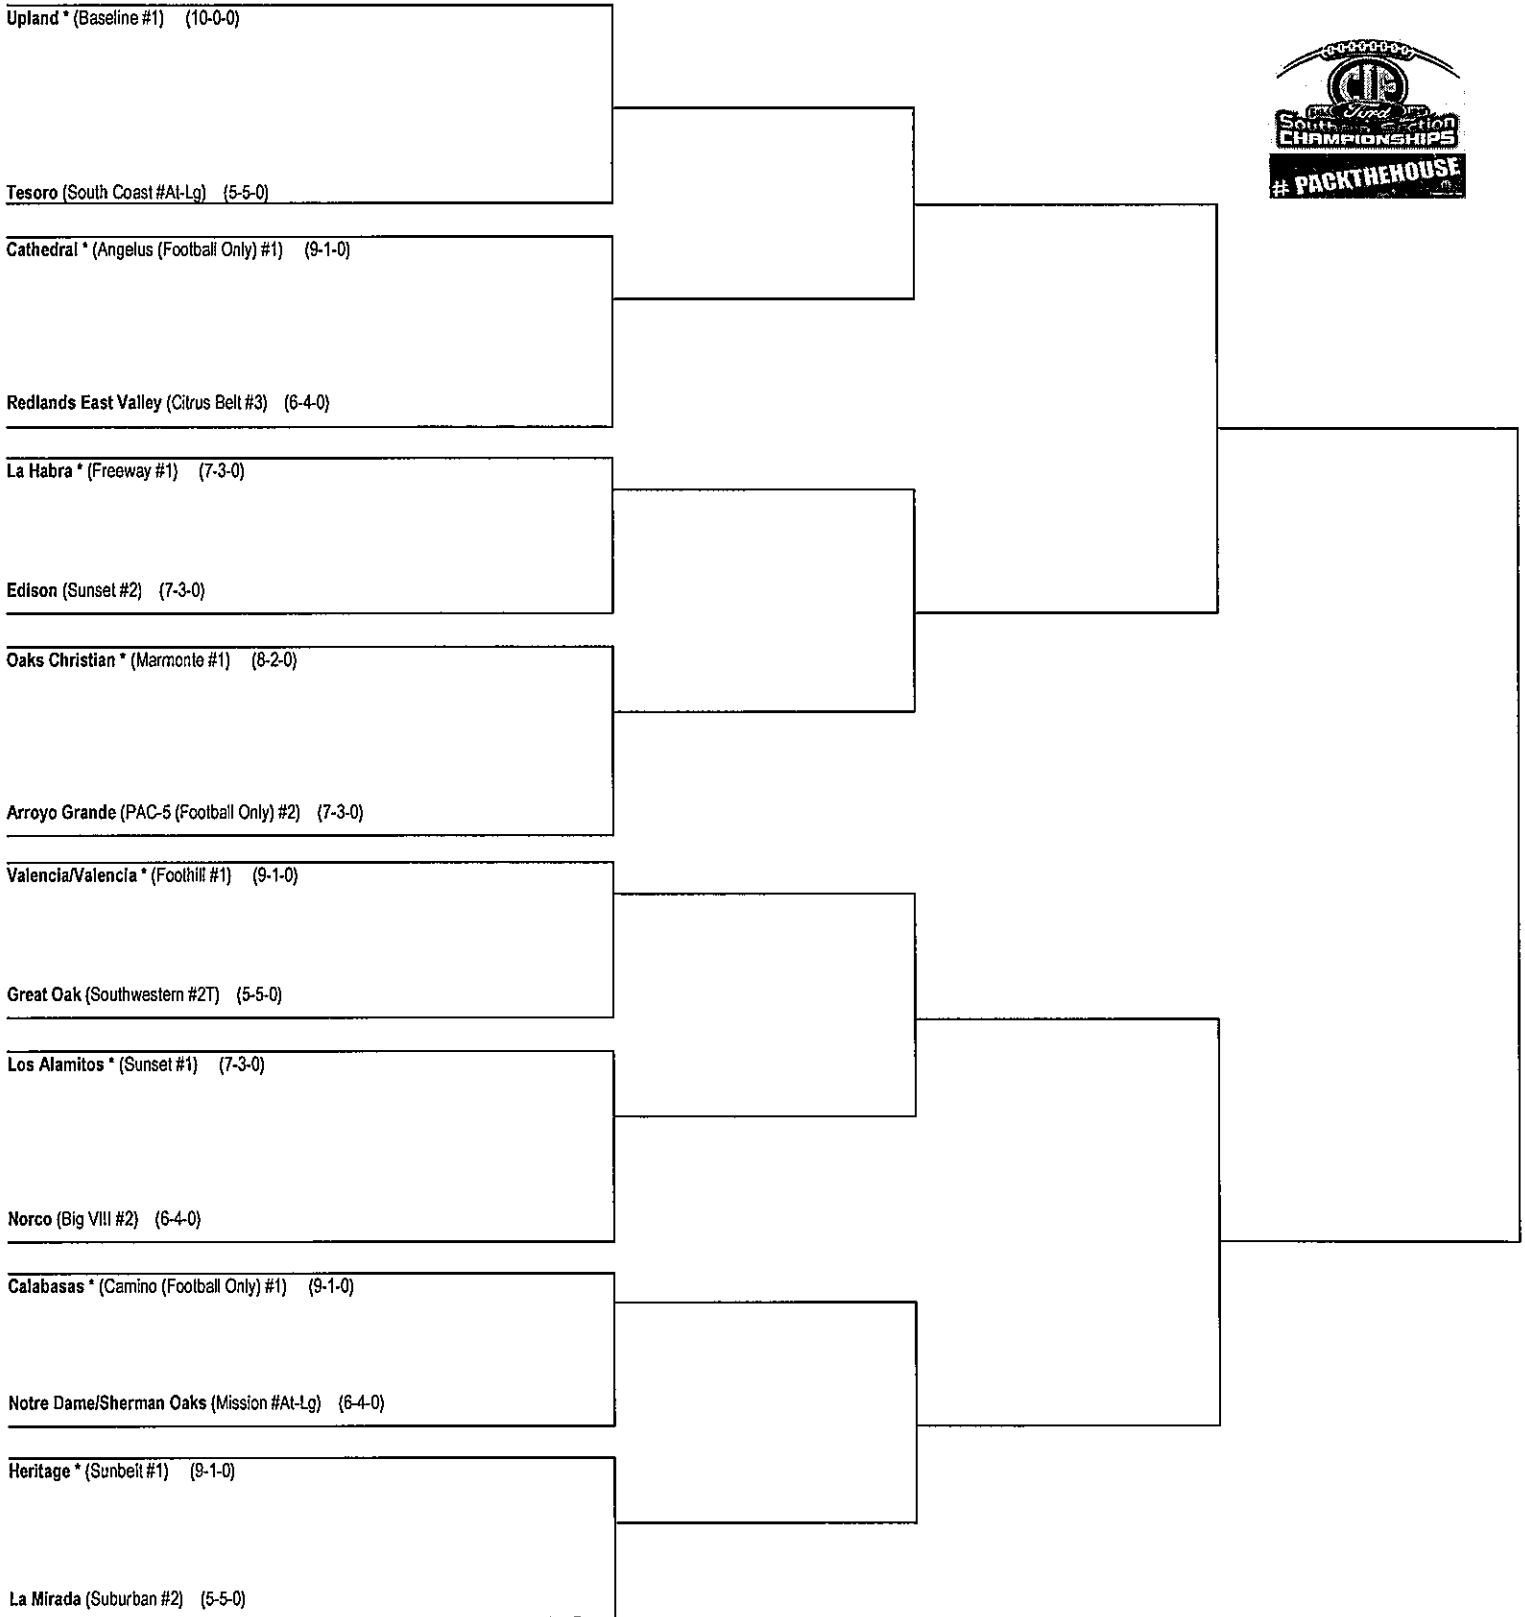

2017 Division 2 11-MAN FOOTBALL BRACKETS

11/10/2017
First Round

11/17/2017
Quarter Final

11/24/2017
Semi Final

OR 12/2 12/01/2017
Final

*Denotes host school. This draw sheet was made based upon information available to the CIF-SS as of 11/4/17. We reserve the right to adjust the draw sheet as a result of information which would update any final league standings. All games will start at 7:30 p.m., unless another time is mutually agreed upon and clearance is received from the CIF-SS Office. Public coin flips will be held in the lobby according to the following schedule: Second round-Nov. 5 at 1:00 p.m., Semifinal round-Nov. 11 at 9:00 a.m., Final round-Nov. 18 at 9:00 a.m.