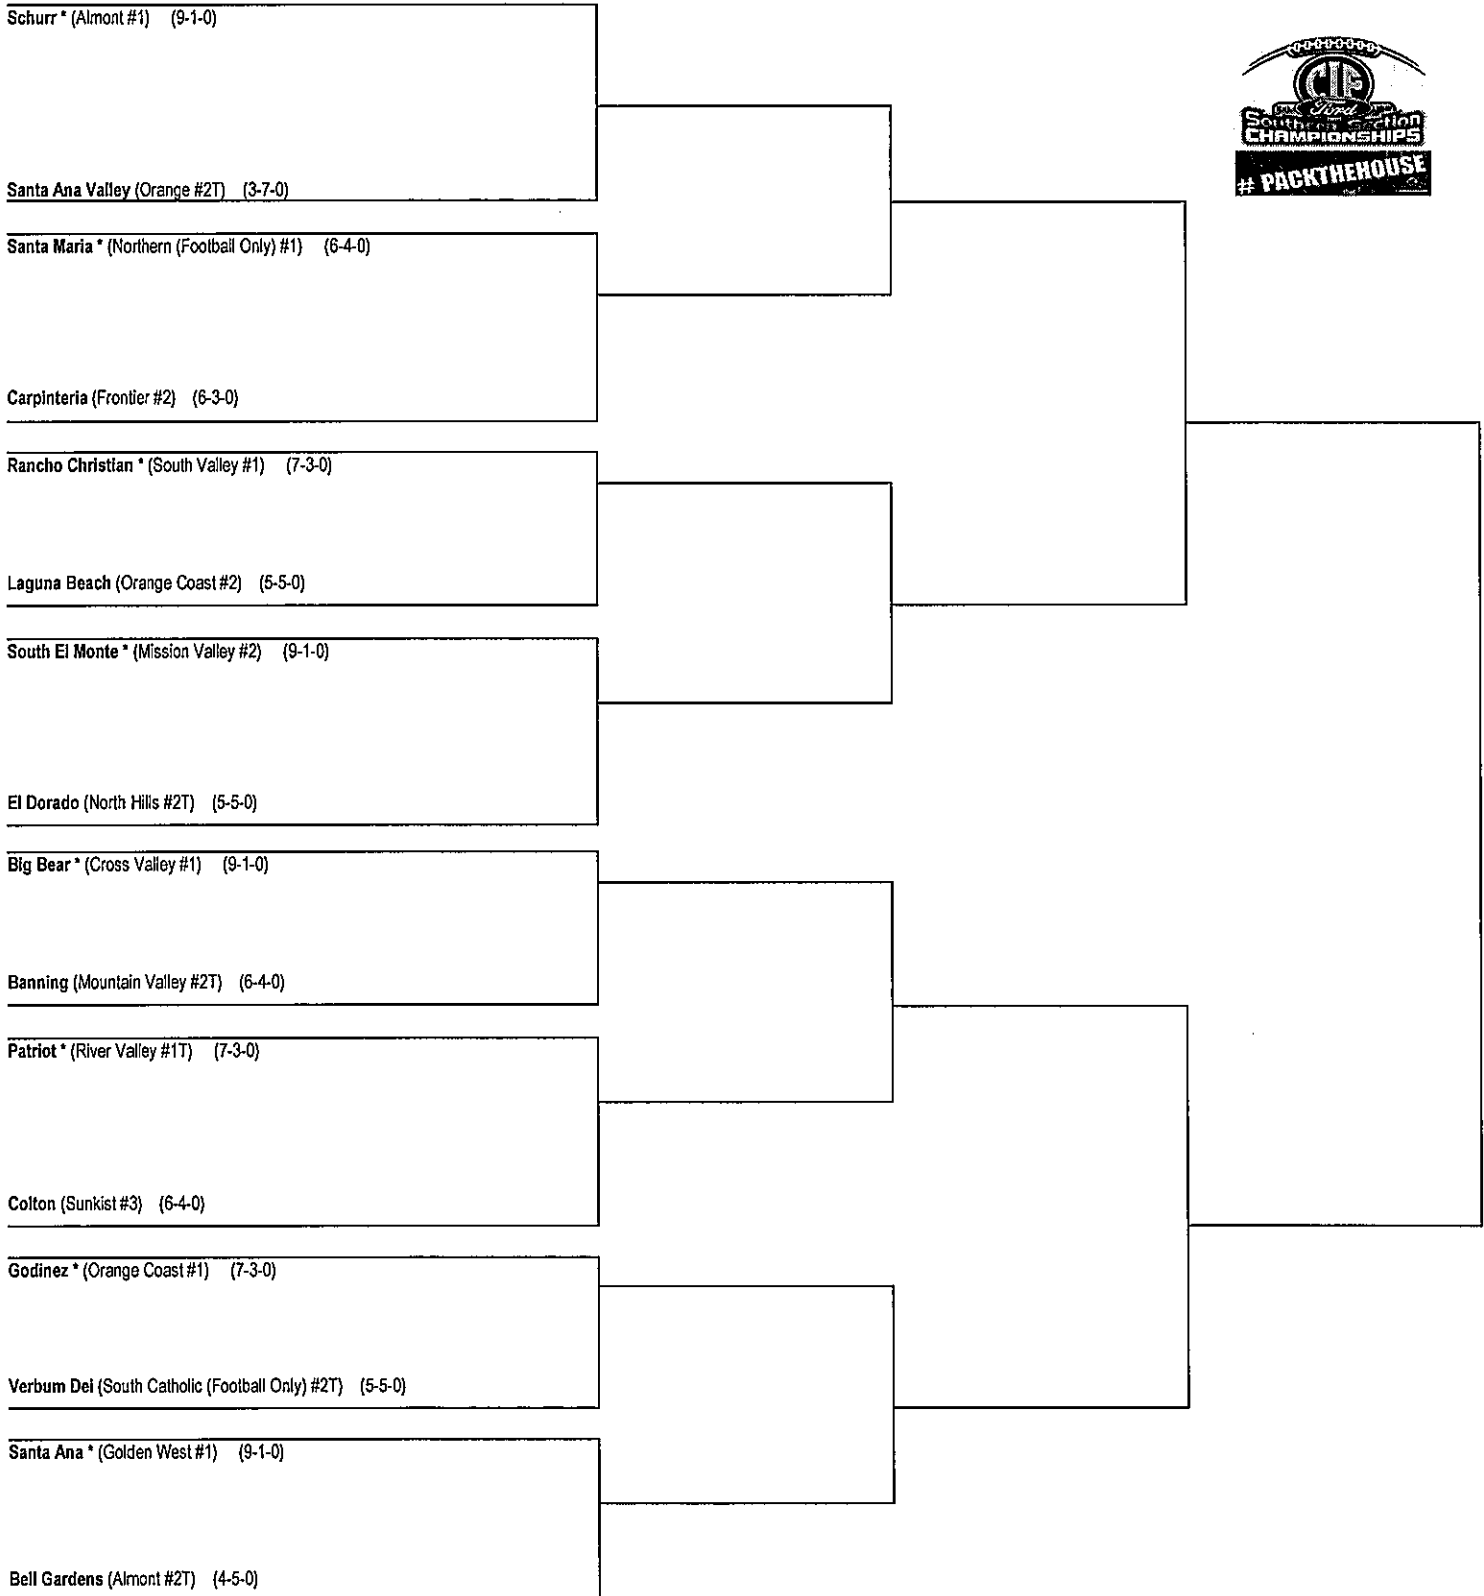

2017 Division 12 11-MAN FOOTBALL BRACKETS

11/10/2017
First Round

11/17/2017
Quarter Final

11/24/2017
Semi Final

OR 12/2 12/01/2017
Final

*Denotes host school. 1/2 This draw sheet was made based upon information available to the CIF-SS as of 11/4/17. We reserve the right to adjust the draw sheet as a result of information which would update any final league standings. All games will start at 7:30 p.m., unless another time is mutually agreed upon and clearance is received from the CIF-SS Office. Public coin flips will be held in the lobby according to the following schedule: Second round-Nov. 5 immediately after pairings are released, Semifinal round-Nov. 11 at 9:00 a.m., Final round-Nov. 18 at 9:00 a.m.