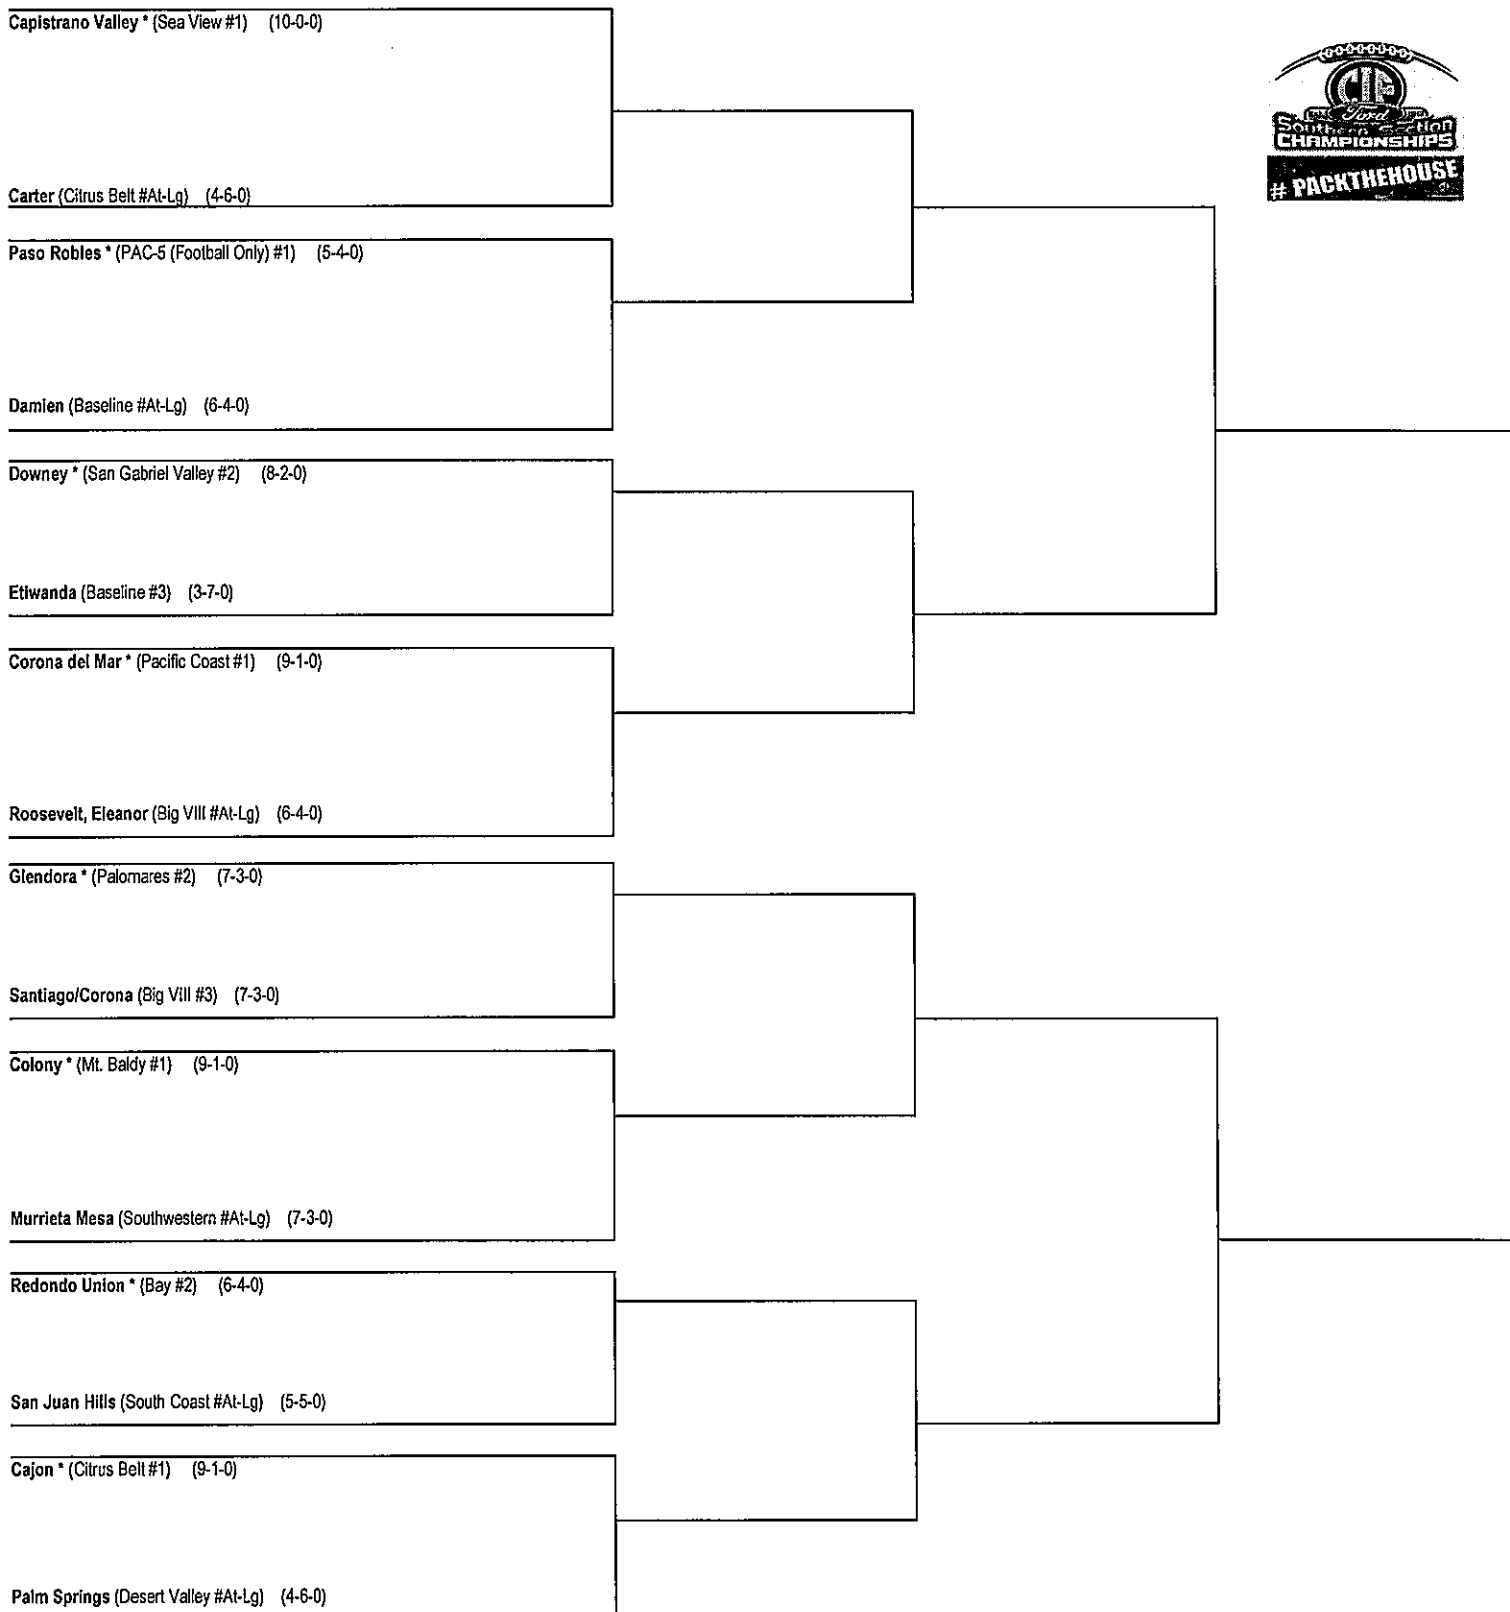

La Serna Automatic

La Serna vs. Newbury Park

Coin Flip

2017 Division 4 11-MAN FOOTBALL BRACKETS

11/10/2017
First Round

11/17/2017
Quarter Final

11/24/2017
Semi Final

OR 12/2 12/01/2017
Final