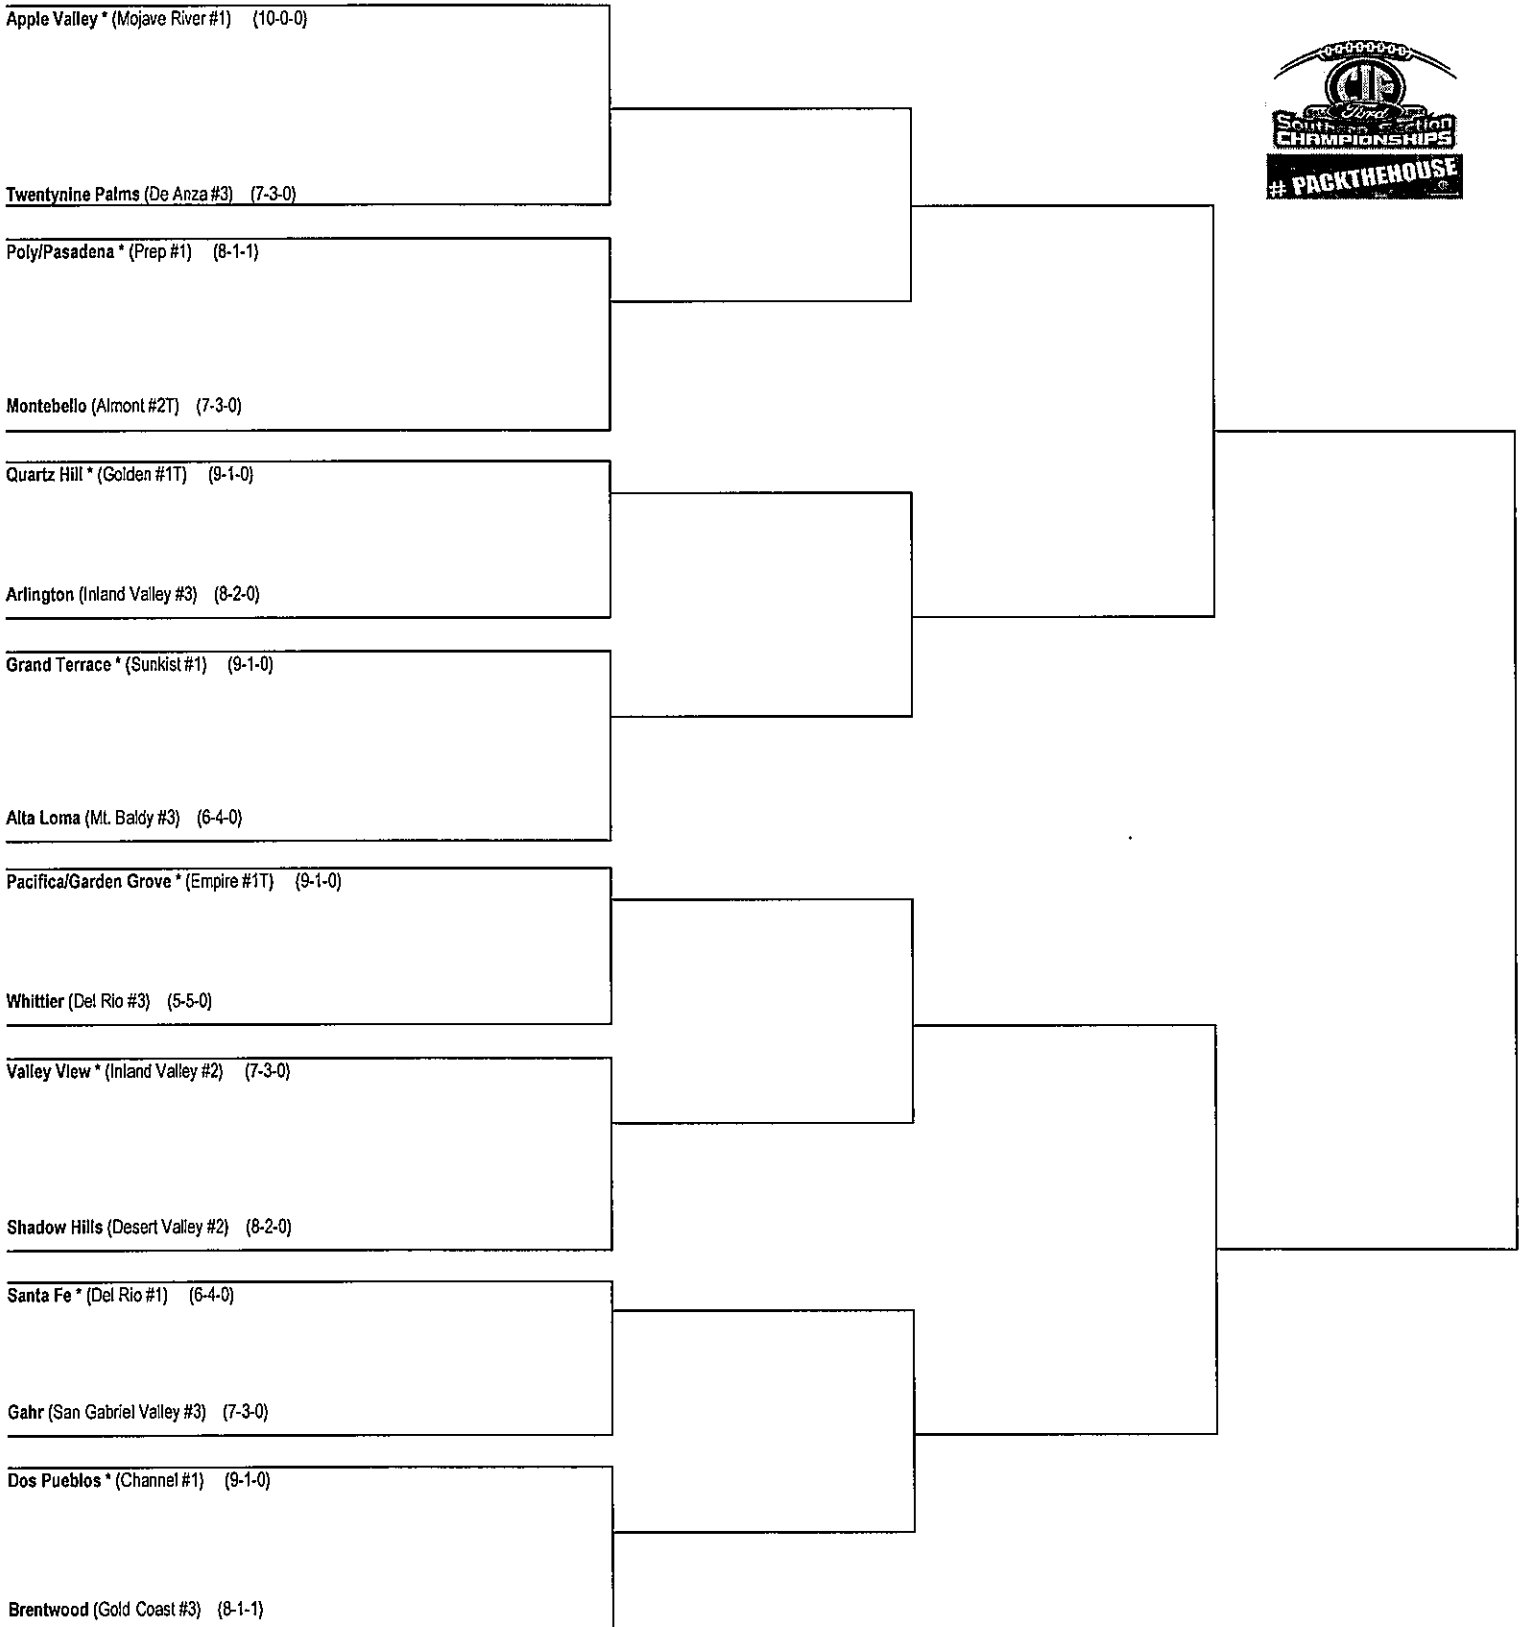

2017 Division 10 11-MAN FOOTBALL BRACKETS

11/10/2017
First Round

11/17/2017
Quarter Final

11/24/2017
Semi Final

OR 12/2 12/01/2017
Final

*Denotes host school. 1/2 This draw sheet was made based upon information available to the CIF-SS as of 11/4/17. We reserve the right to adjust the draw sheet as a result of information which would update any final league standings. All games will start at 7:30 p.m., unless another time is mutually agreed upon and clearance is received from the CIF-SS Office. Public coin flips will be held in the lobby according to the following schedule: Second round-Nov. 5 immediately after pairings are released, Semifinal round-Nov. 11 at 9:00 a.m., Final round-Nov. 18 at 9:00 a.m.