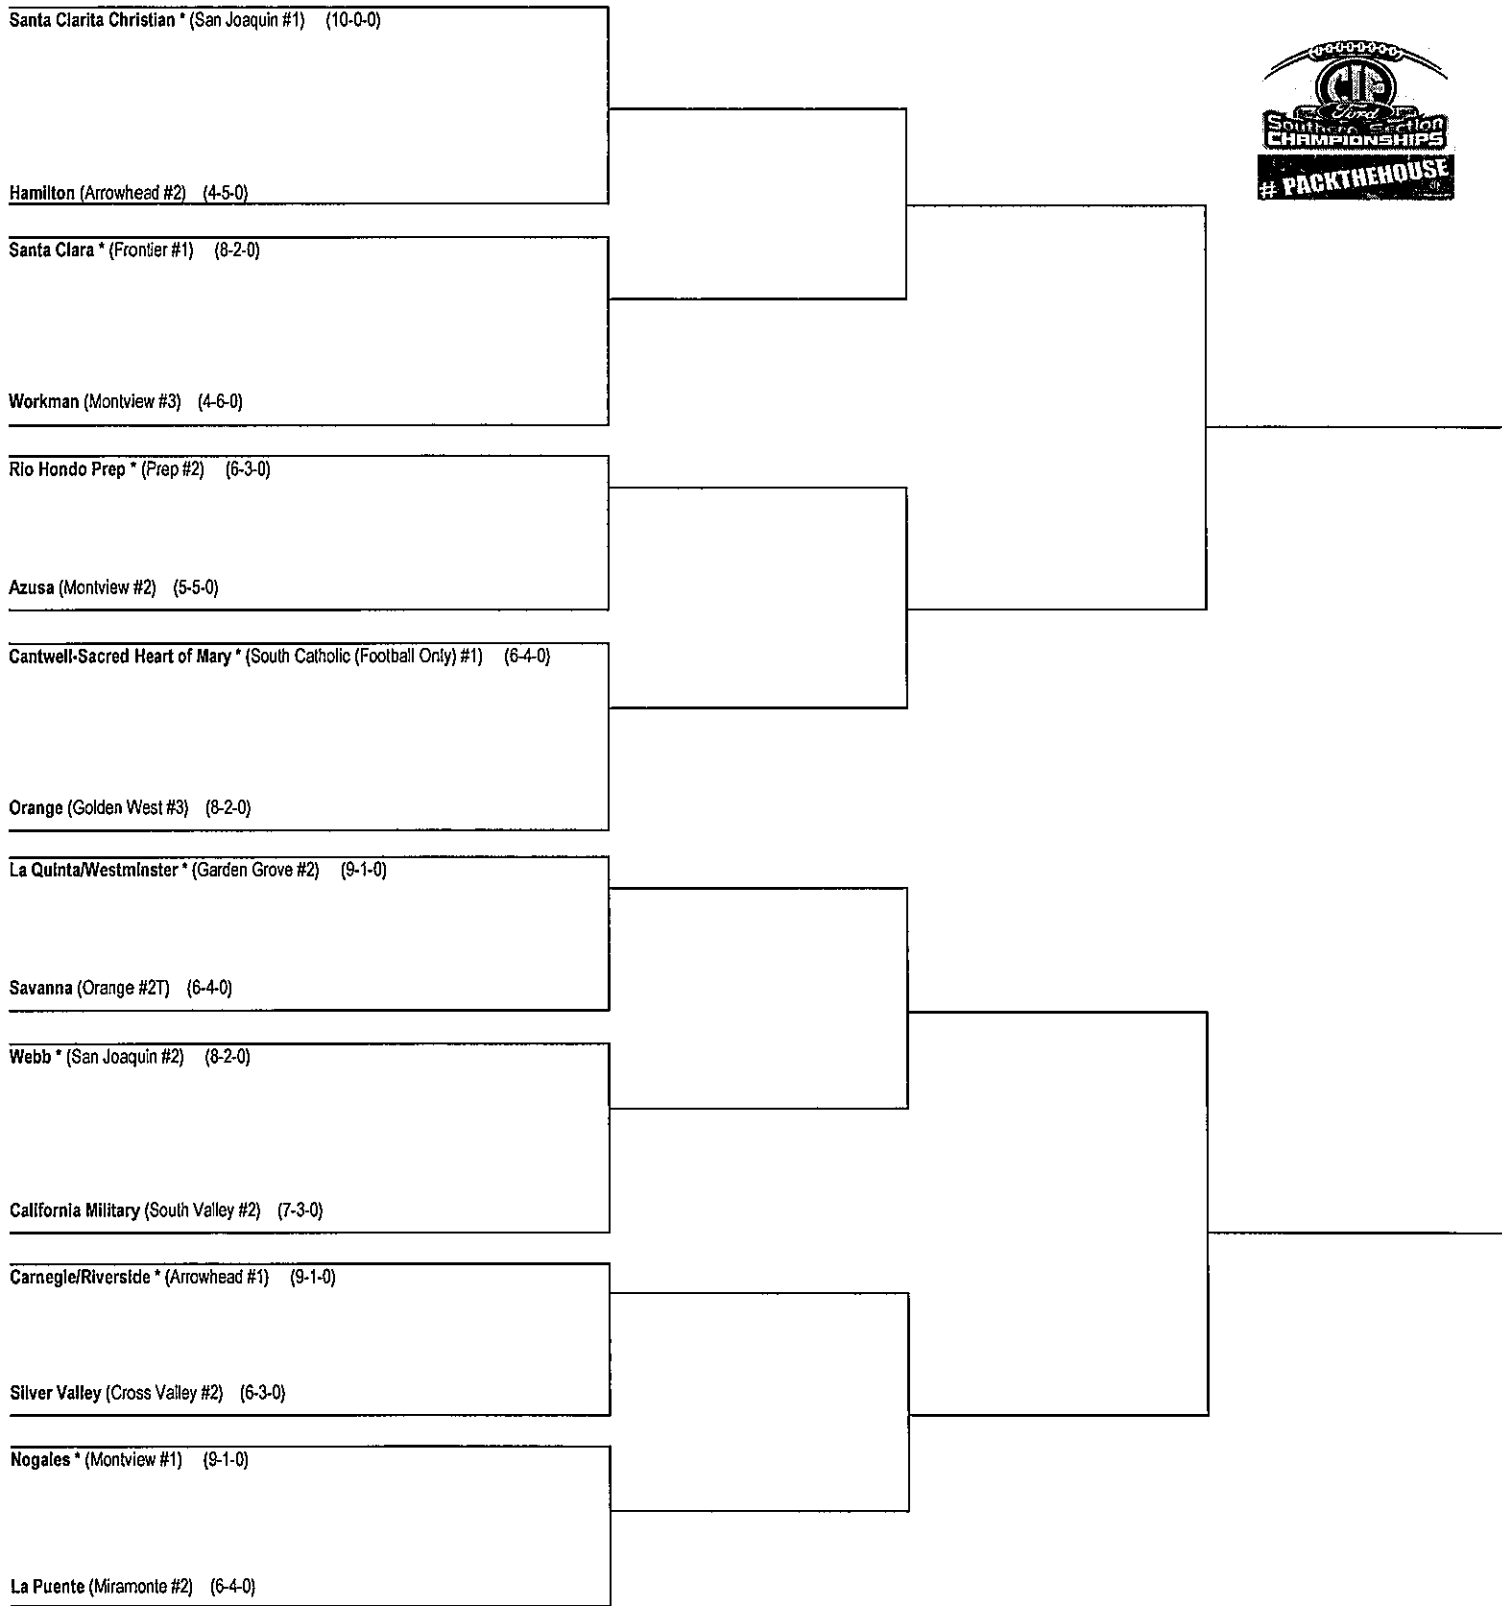

2017 Division 13 11-MAN FOOTBALL BRACKETS

11/10/2017
First Round

11/17/2017
Quarter Final

11/24/2017
Semi Final

OR 12/2 12/01/2017
Final

*Denotes host school. ½ This draw sheet was made based upon information available to the CIF-SS as of 11/4/17. We reserve the right to adjust the draw sheet as a result of information which would update any final league standings. All games will start at 7:30 p.m., unless another time is mutually agreed upon and clearance is received from the CIF-SS Office. Public coin flips will be held in the lobby according to the following schedule: Second round-Nov. 5 immediately after pairings are released, Semifinal round-Nov. 11 at 9:00 a.m., Final round-Nov. 18 at 9:00 a.m.