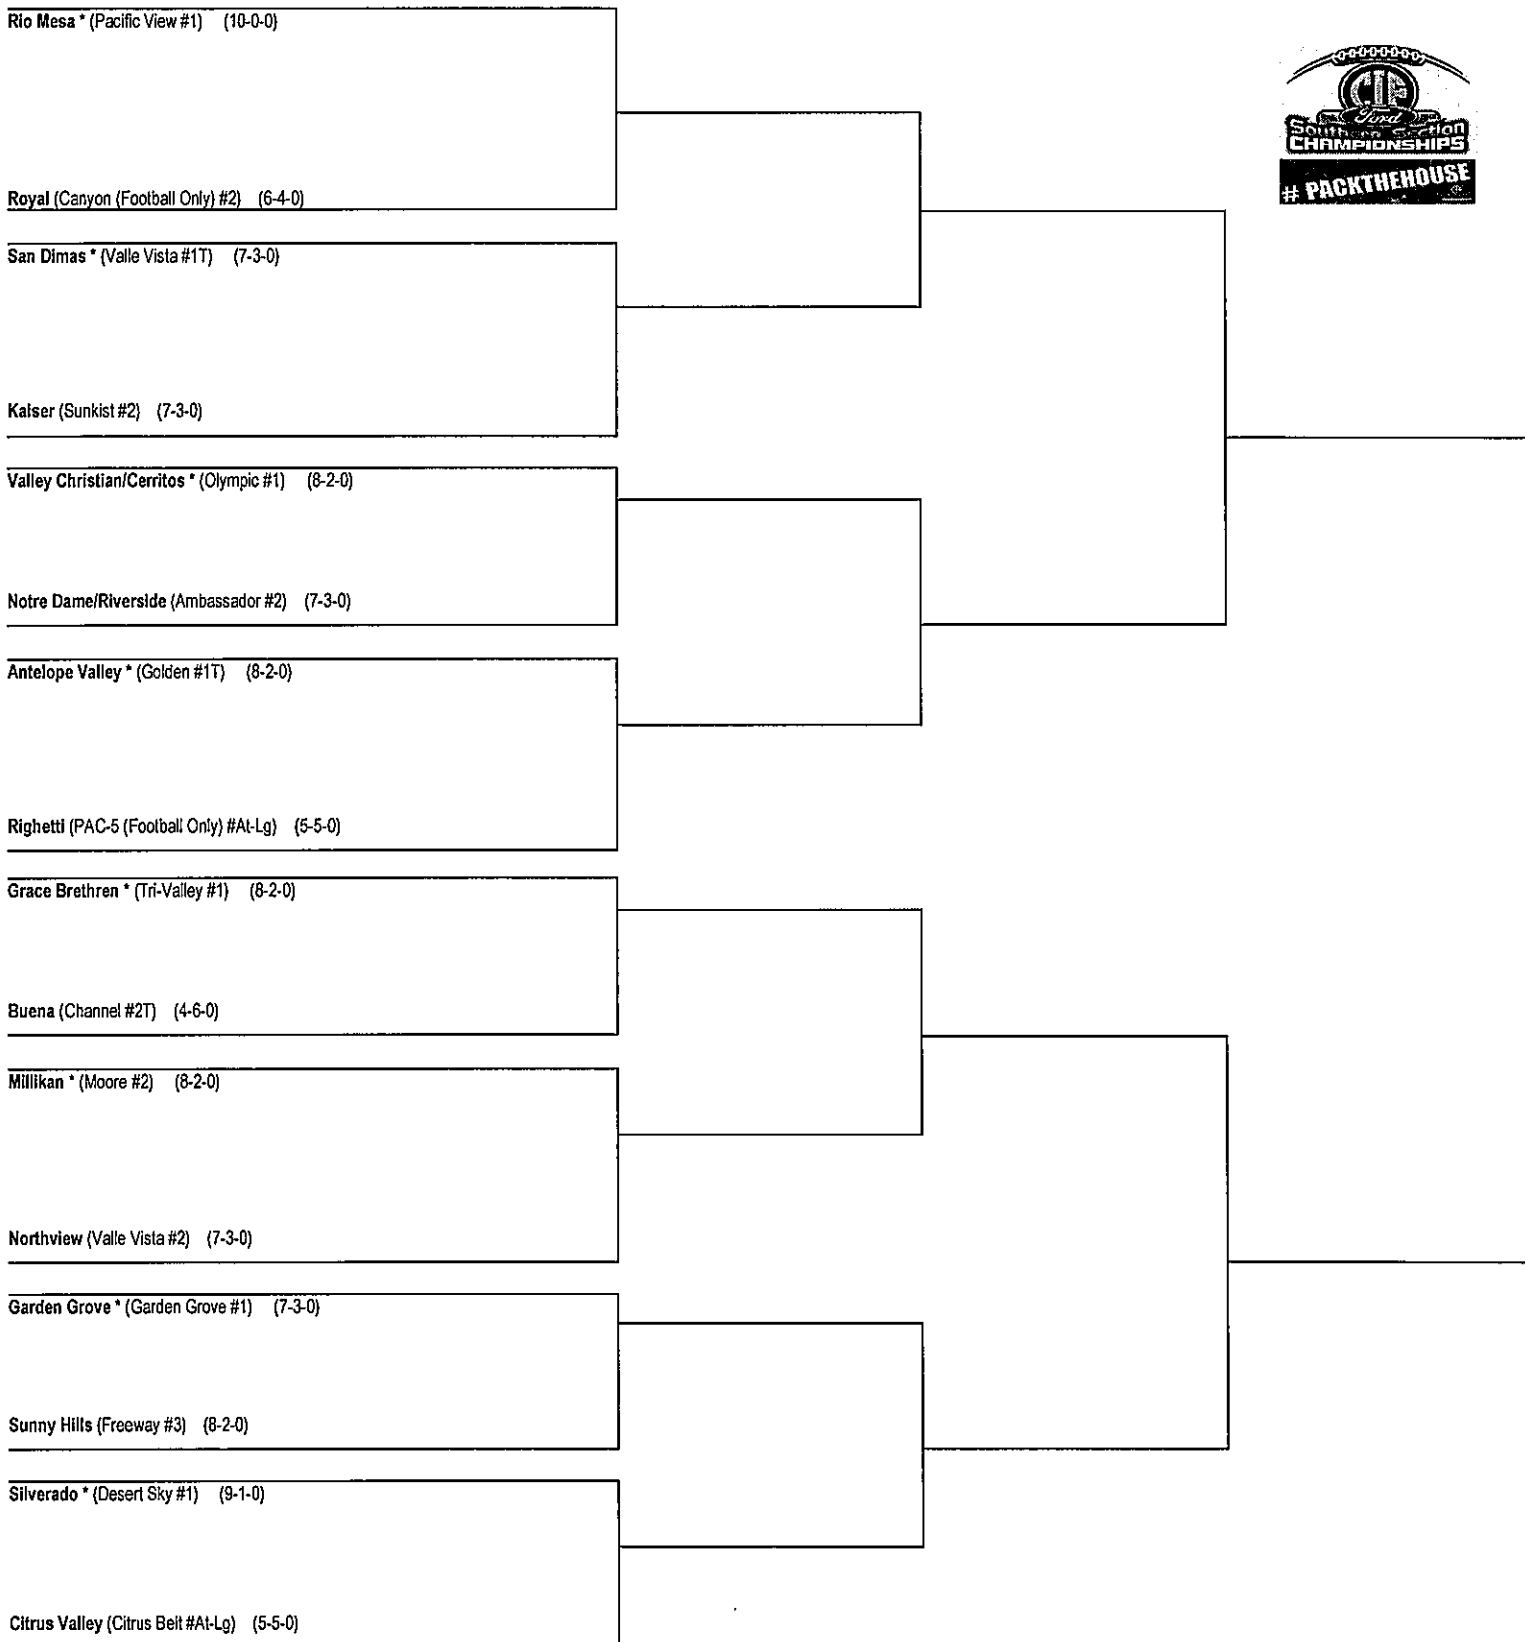

2017 Division 8 11-MAN FOOTBALL BRACKETS

11/10/2017
First Round

11/17/2017
Quarter Final

11/24/2017
Semi Final

OR 12/2 12/01/2017
Final

*Denotes host school. ½ This draw sheet was made based upon information available to the CIF-SS as of 11/4/17. We reserve the right to adjust the draw sheet as a result of information which would update any final league standings. All games will start at 7:30 p.m., unless another time is mutually agreed upon and clearance is received from the CIF-SS Office. Public coin flips will be held in the lobby according to the following schedule: Second round-Nov. 5 immediately after pairings are released, Semifinal round-Nov. 11 at 9:00 a.m., Final round-Nov. 18 at 9:00 a.m.