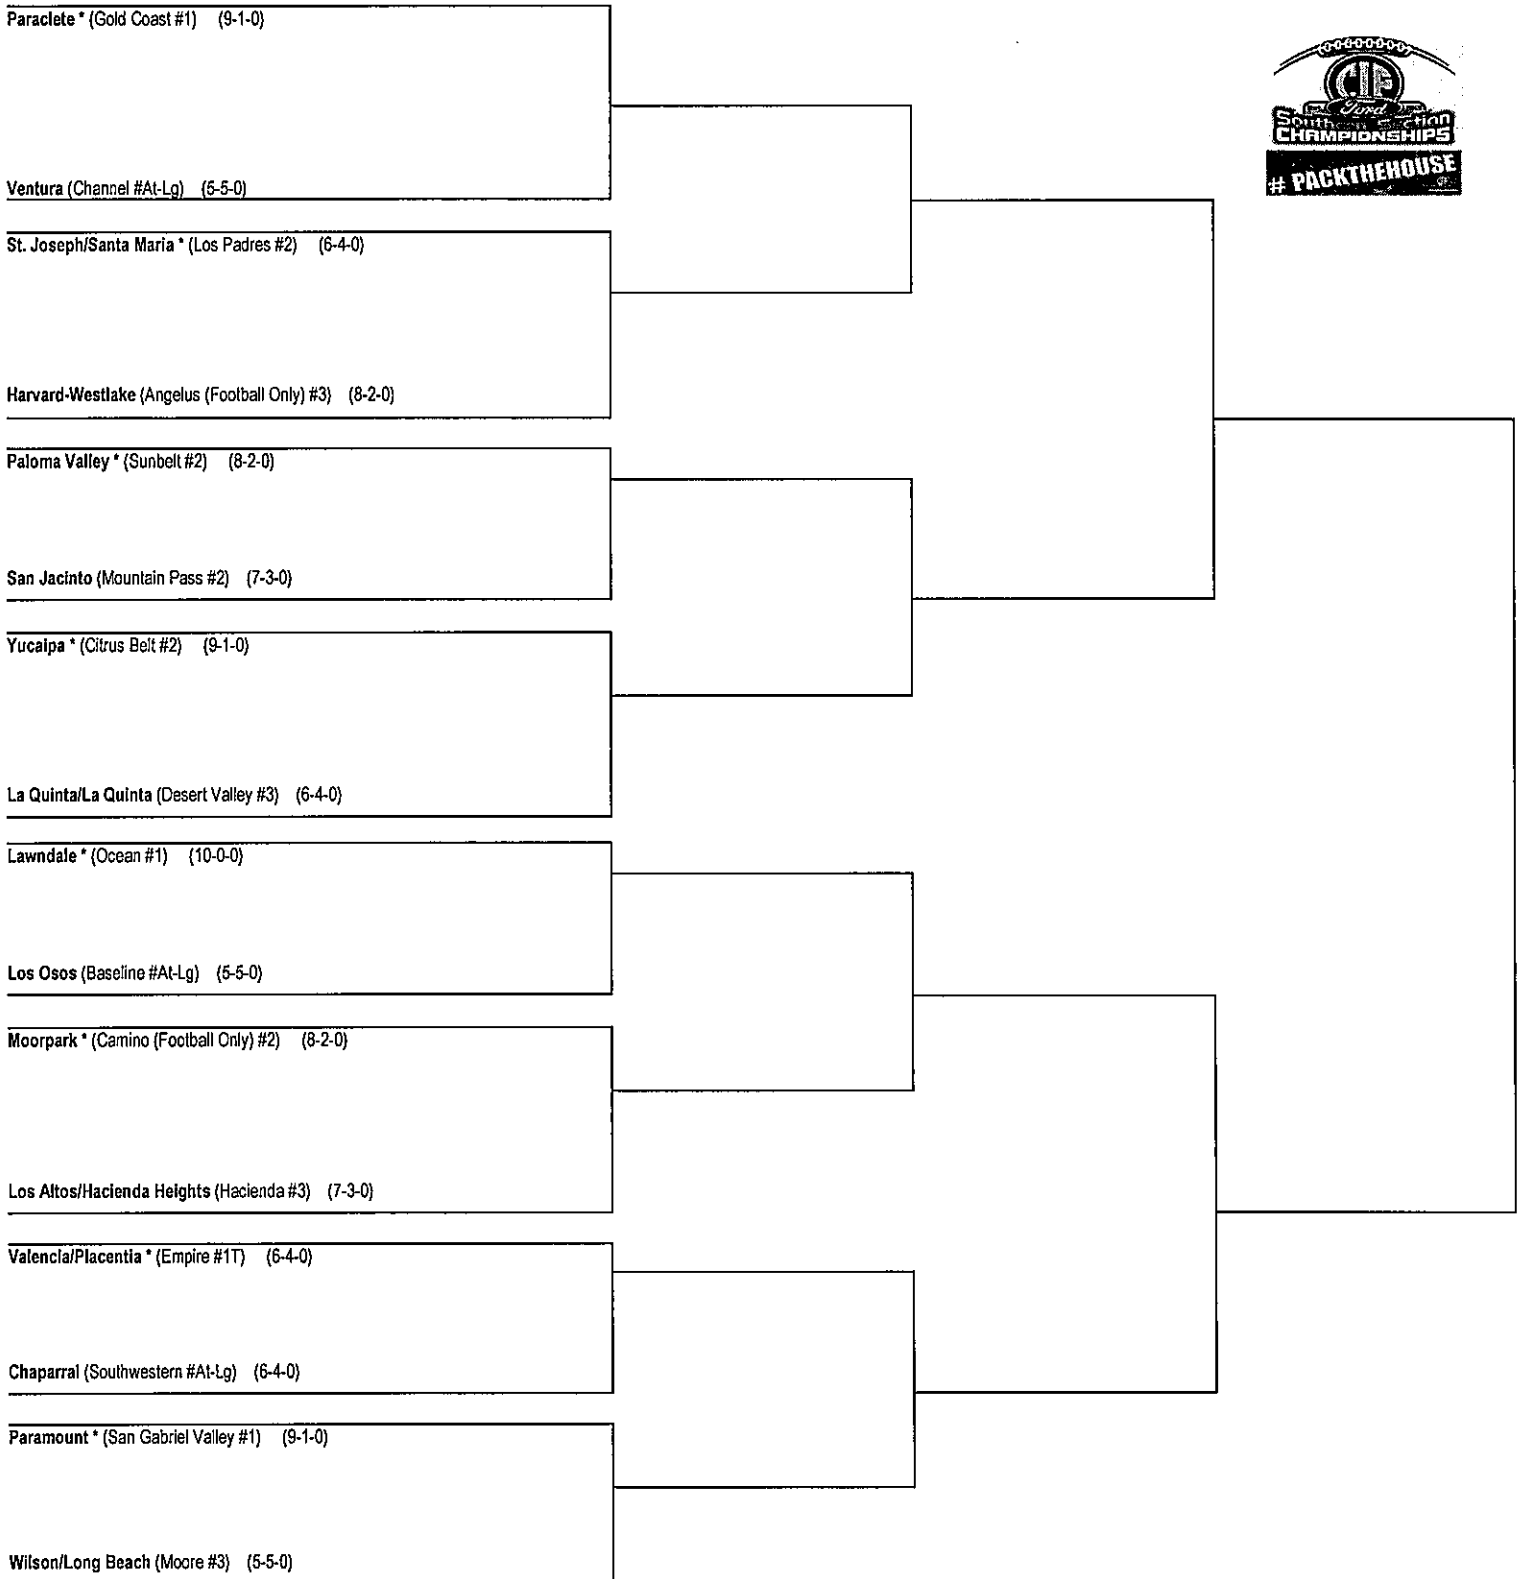

2017 Division 5 11-MAN FOOTBALL BRACKETS

11/10/2017
First Round

11/17/2017
Quarter Final

11/24/2017
Semi Final

OR 12/2 12/01/2017
Final

*Denotes host school. ½ This draw sheet was made based upon information available to the CIF-SS as of 11/4/17. We reserve the right to adjust the draw sheet as a result of information which would update any final league standings. All games will start at 7:30 p.m., unless another time is mutually agreed upon and clearance is received from the CIF-SS Office. Public coin flips will be held in the lobby according to the following schedule: Second round-Nov. 5 immediately after pairings are released, Semifinal round-Nov. 11 at 9:00 a.m., Final round-Nov. 18 at 9:00 a.m.