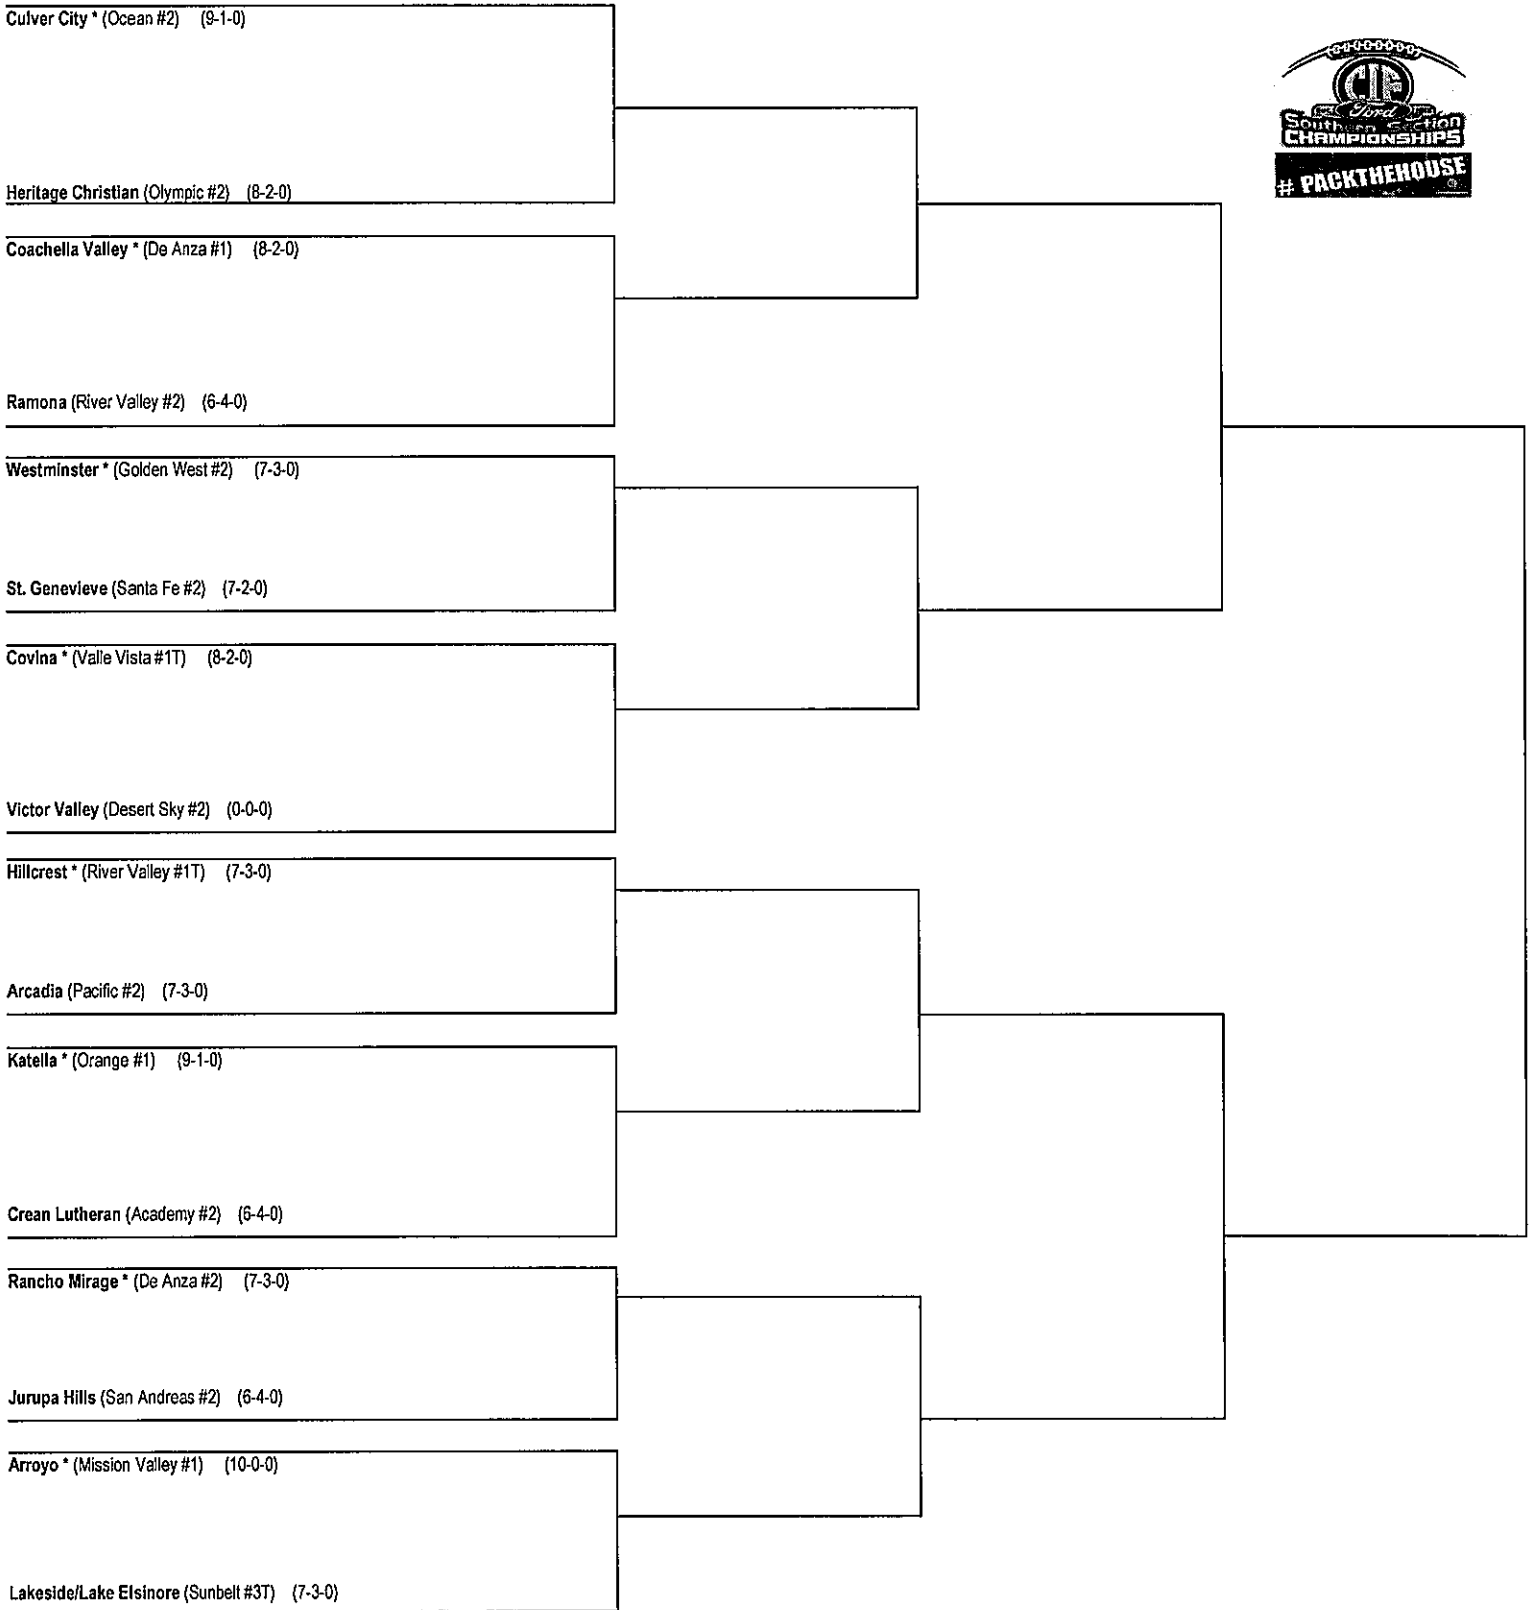

2017 Division 11 11-MAN FOOTBALL BRACKETS

11/10/2017
First Round

11/17/2017
Quarter Final

11/24/2017
Semi Final

OR 12/2 12/01/2017
Final

*Denotes host school. ½ This draw sheet was made based upon information available to the CIF-SS as of 11/4/17. We reserve the right to adjust the draw sheet as a result of information which would update any final league standings. All games will start at 7:30 p.m., unless another time is mutually agreed upon and clearance is received from the CIF-SS Office. Public coin flips will be held in the lobby according to the following schedule: Second round-Nov. 5 immediately after pairings are released, Semifinal round-Nov. 11 at 9:00 a.m., Final round-Nov. 18 at 9:00 a.m.