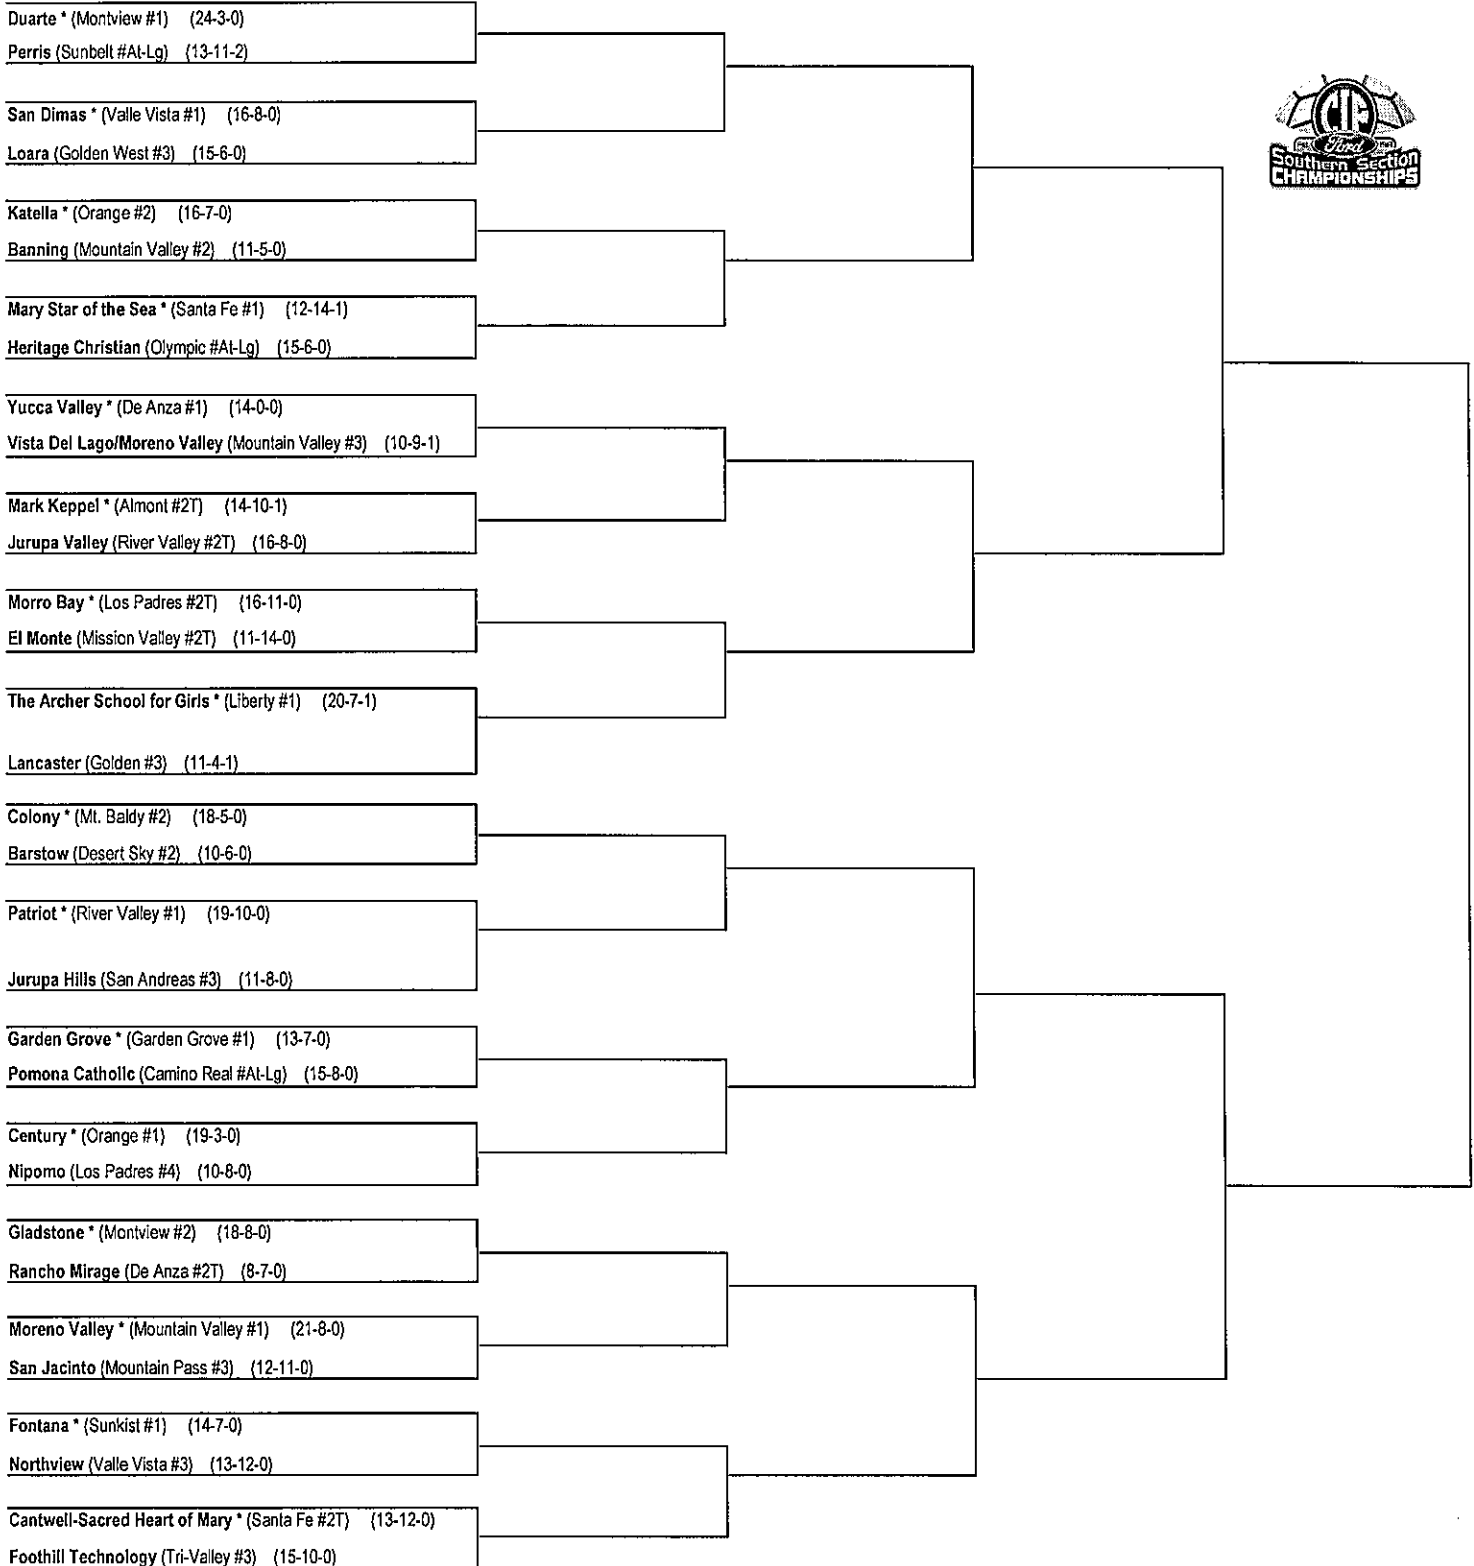

Quarter Final

Semi Final

Final

*Denote host school. This draw sheet was made based upon information available to the CIF-SS as of 10/24/2017. We reserve the right to adjust the draw sheet at any time. All games with the exception of the final round will start at 7:00 p.m. unless another time is mutually agreed upon and clearance is received from the CIF-SS Office. Pre-Flips will be available following the Wildcard matches. Pre-flip for subsequent rounds are available at www.cifss.org. Please submit your scores immediately following the game at CIFSSHOME.ORG. Draw results are available on our web site @ www.cifss.org.