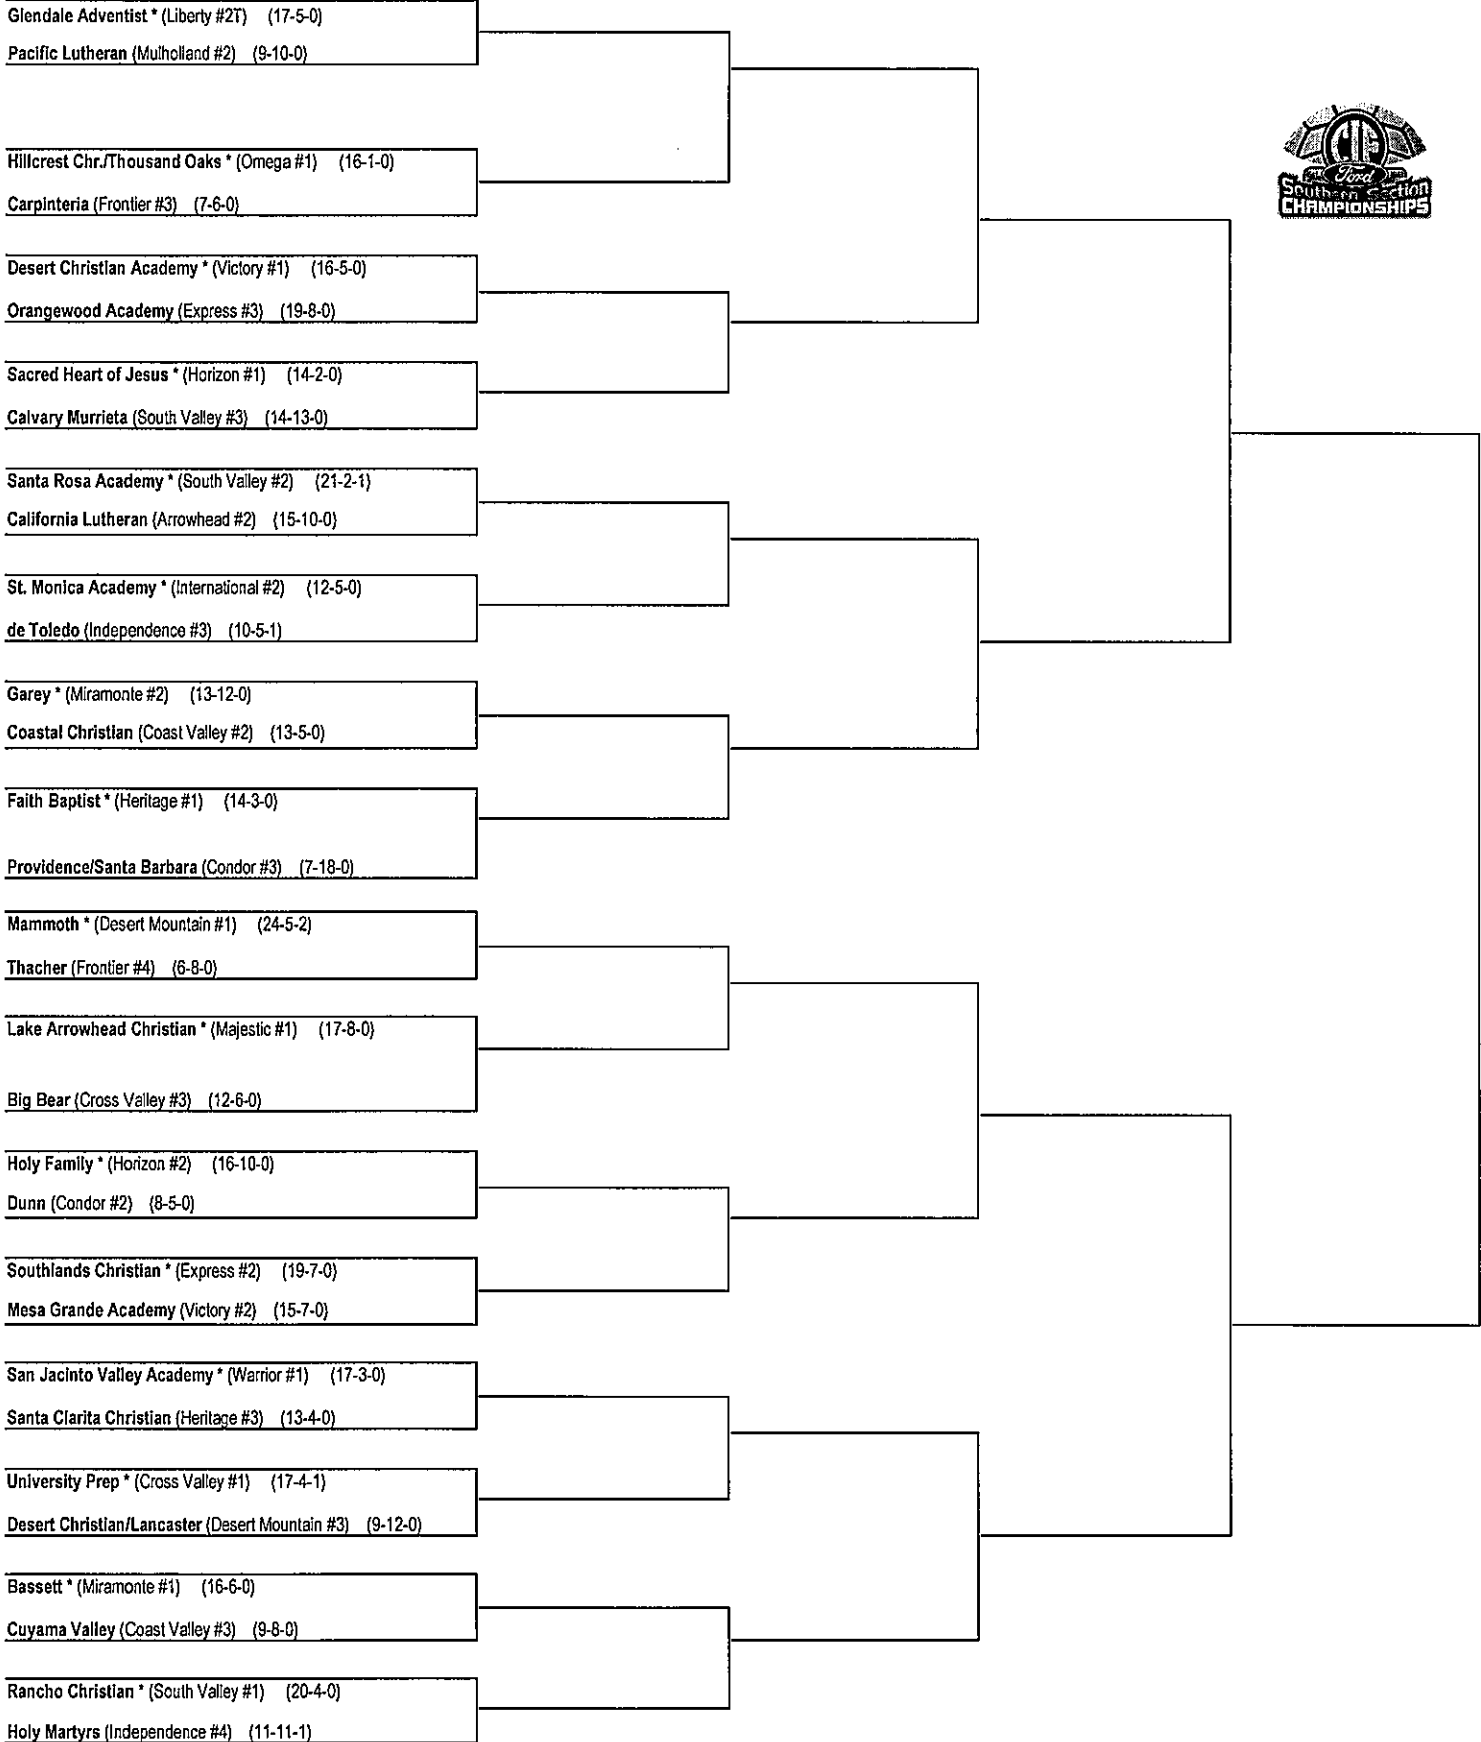

Quarter Final

Semi Final

Final

*Denote host school. This draw sheet was made based upon information available to the CIF-SS as of 10/24/2017. We reserve the right to adjust the draw sheet at any time. All games with the exception of the final round will start at 7:00 p.m. unless another time is mutually agreed upon and clearance is received from the CIF-SS Office. Pre-Flips will be available following the Wildcard matches. Pre-flip for subsequent rounds are available at www.cifss.org. Please submit your scores immediately following the game at CIFSSHOME.ORG. Draw results are available on our web site @ www.cifss.org.