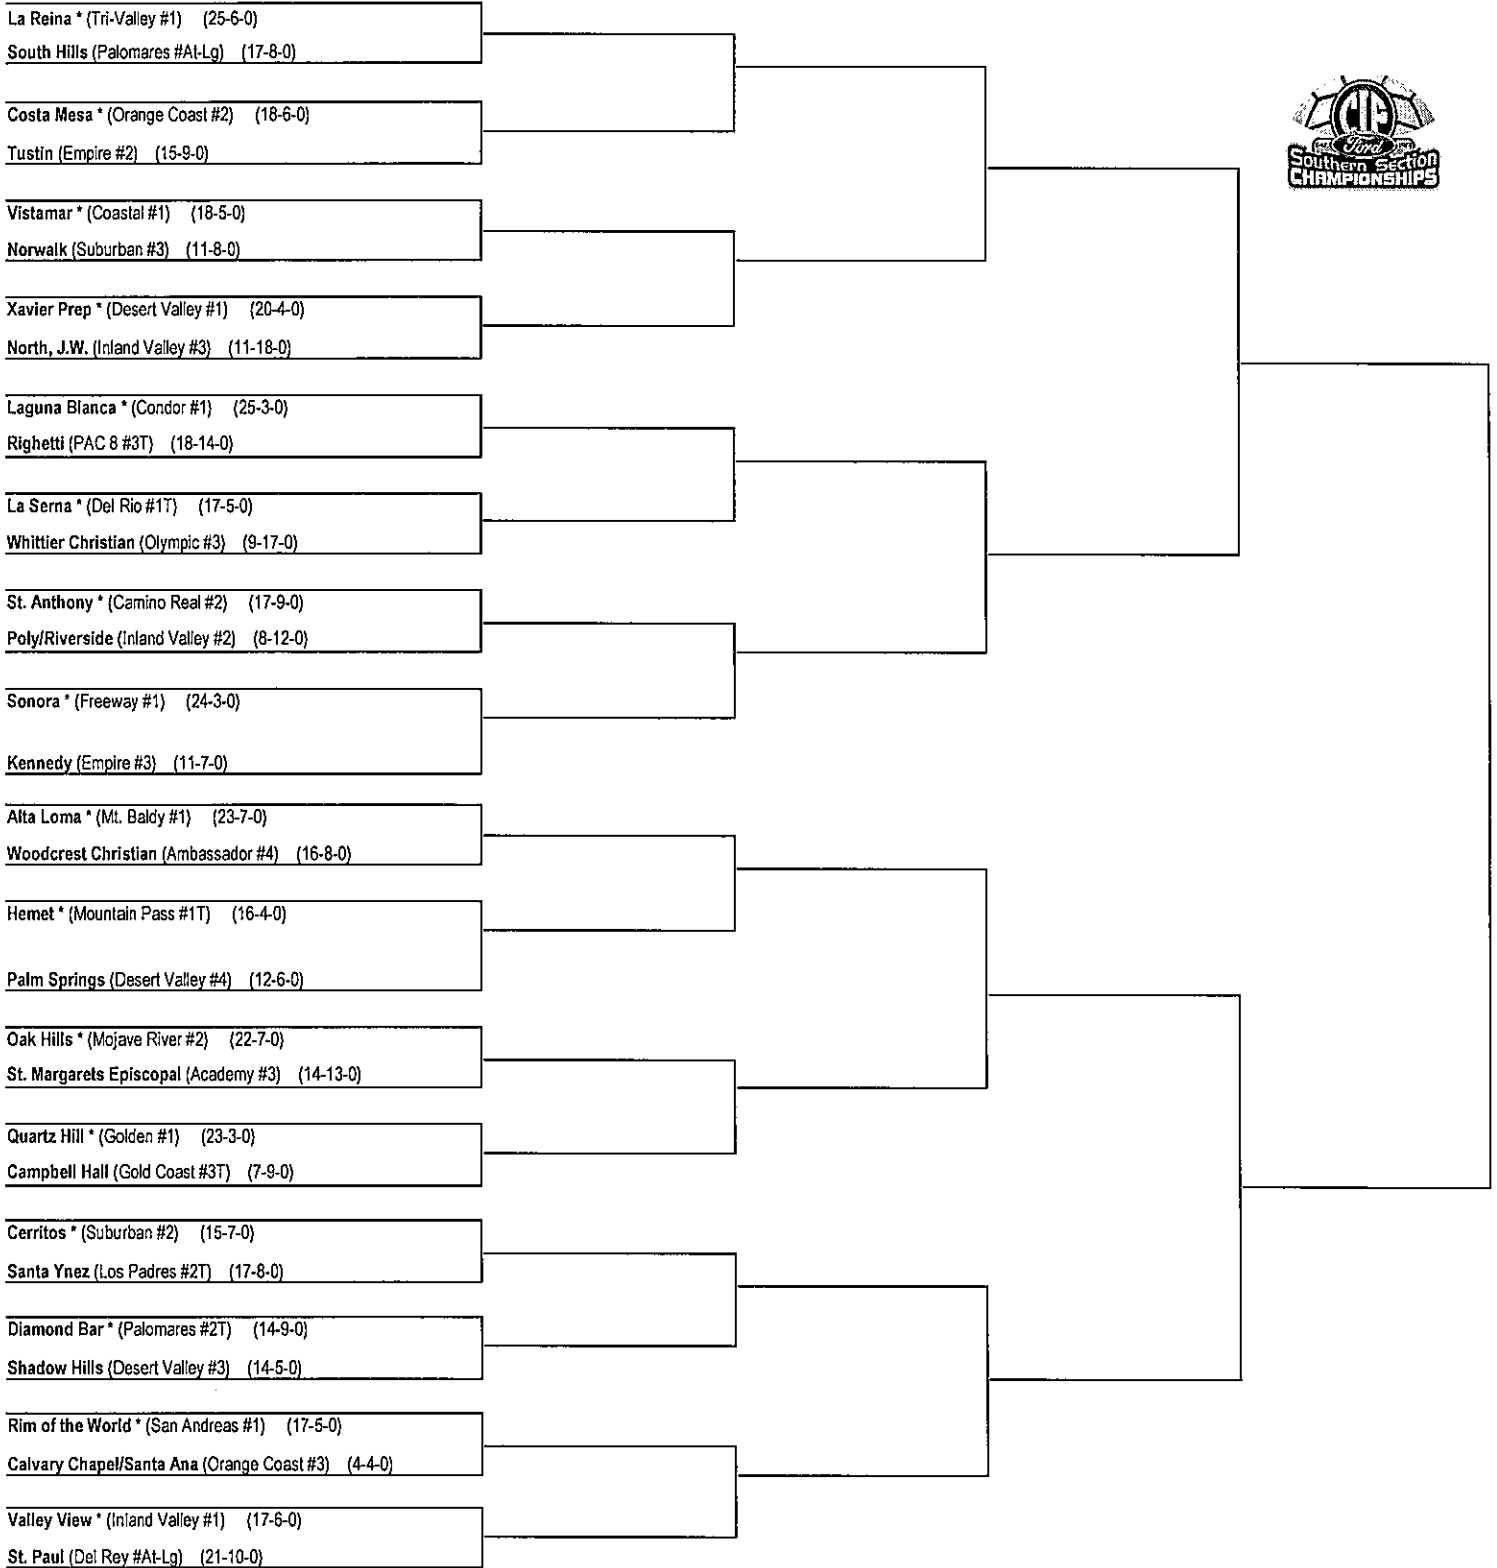

2017 CIF-SS FORD GIRLS VOLLEYBALL DIVISION 5 CHAMPIONSHIPS

7:00pm 10/31/2017
First Round

7:00pm 11/02/2017
Second Round

7:00pm 11/04/2017
Quarter Final

7:00pm 11/07/2017
Semi Final

TBA 00/00/0000
Final

*Denote host school. This draw sheet was made based upon information available to the CIF-SS as of 10/24/2017. We reserve the right to adjust the draw sheet at any time. All games with the exception of the final round will start at 7:00 p.m. unless another time is mutually agreed upon and clearance is received from the CIF-SS Office. Pre-Flips will be available following the Wildcard matches. Pre-flip for subsequent rounds are available at www.cifss.org. Please submit your scores immediately following the game at CIFSSHOME.ORG. Draw results are available on our web site @ www.cifss.org