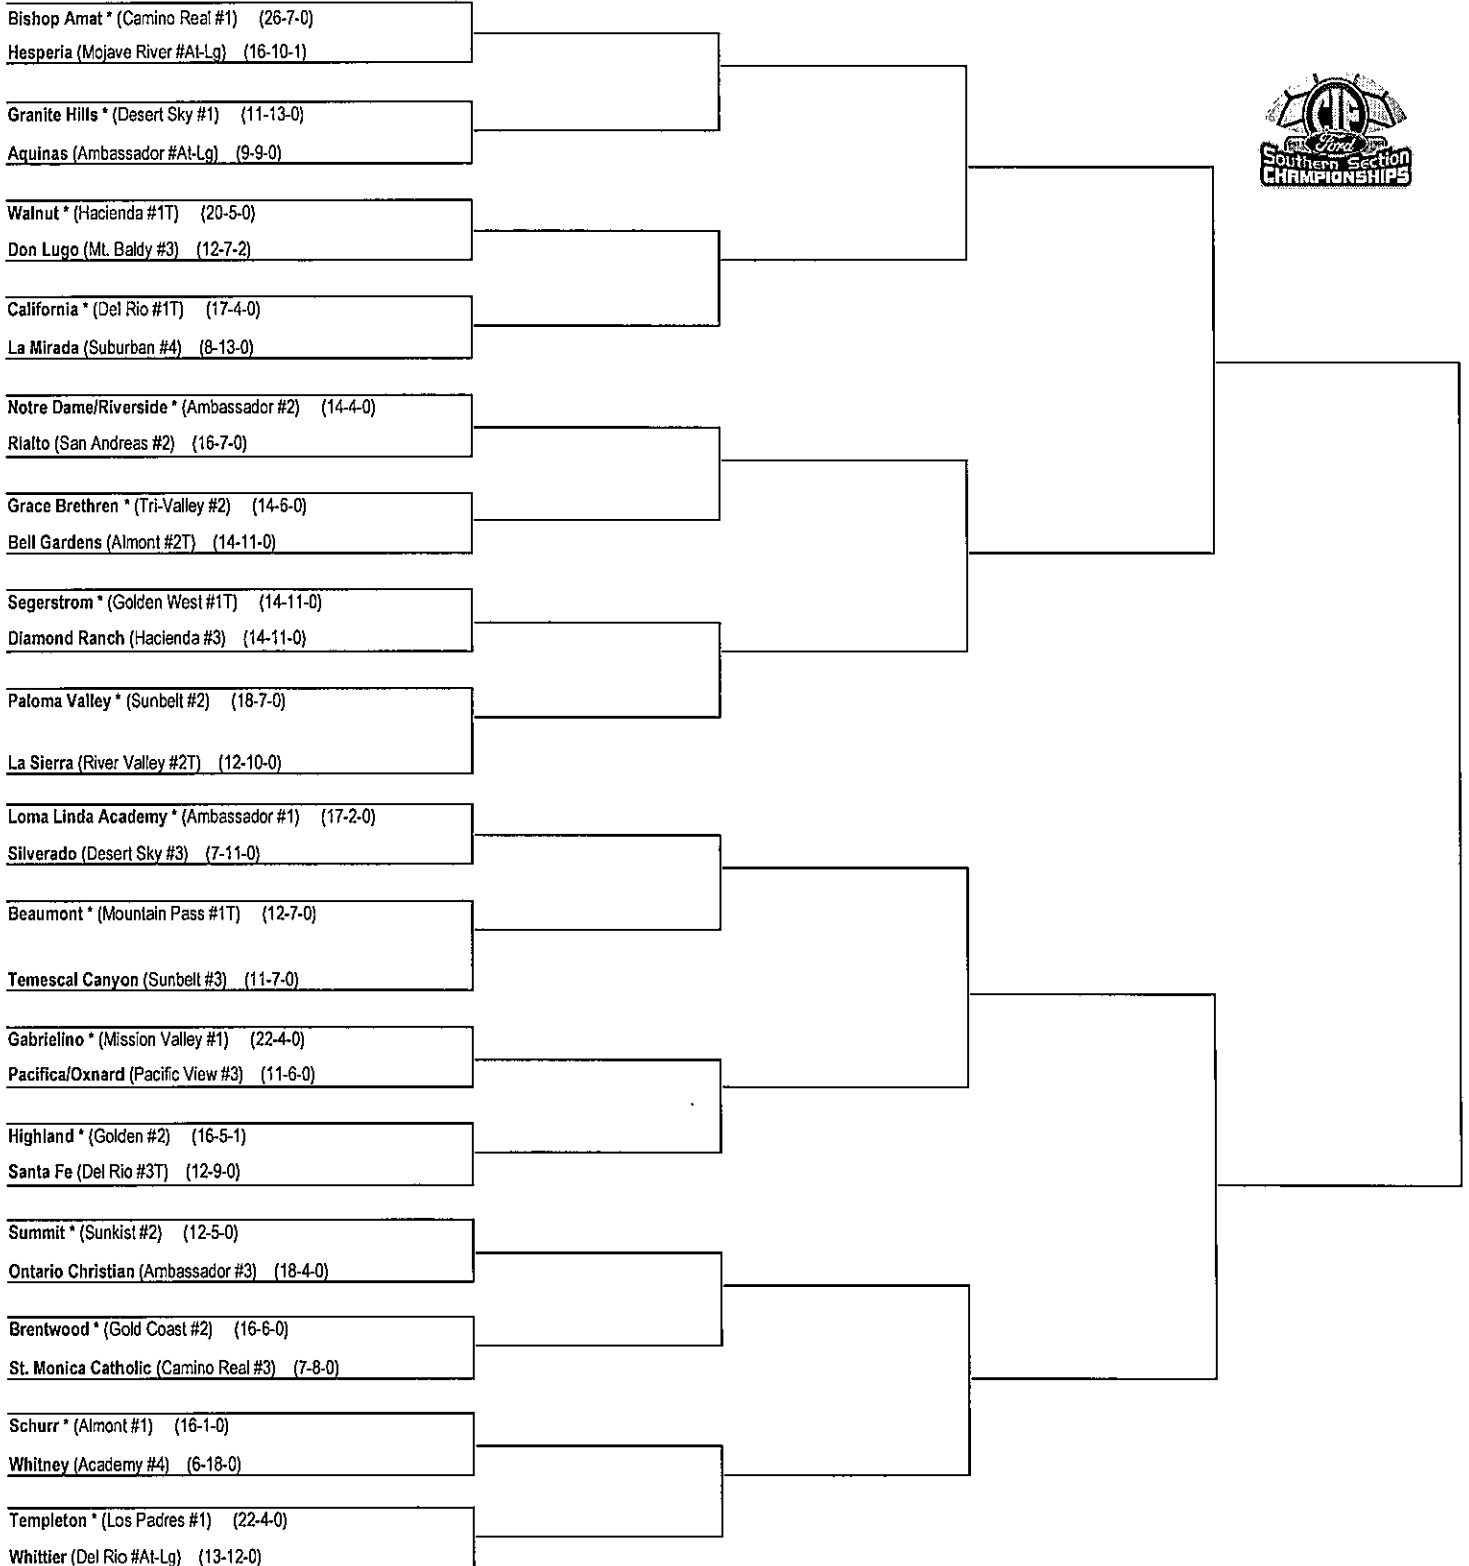

2017 CIF-SS FORD GIRLS VOLLEYBALL DIVISION 6 CHAMPIONSHIPS

7:00pm 10/31/2017
First Round

7:00pm 11/02/2017
Second Round

7:00pm 11/04/2017
Quarter Final

7:00pm 11/07/2017
Semi Final

TBA 00/00/0000
Final

*Denote host school. This draw sheet was made based upon information available to the CIF-SS as of 10/24/2017. We reserve the right to adjust the draw sheet at any time. All games with the exception of the final round will start at 7:00 p.m. unless another time is mutually agreed upon and clearance is received from the CIF-SS Office. Pre-Flips will be available following the Wildcard matches. Pre-flip for subsequent rounds are available at www.cifss.org. Please submit your scores immediately following the game at CIFSSHOME.ORG. Draw results are available on our web site @ www.cifss.org