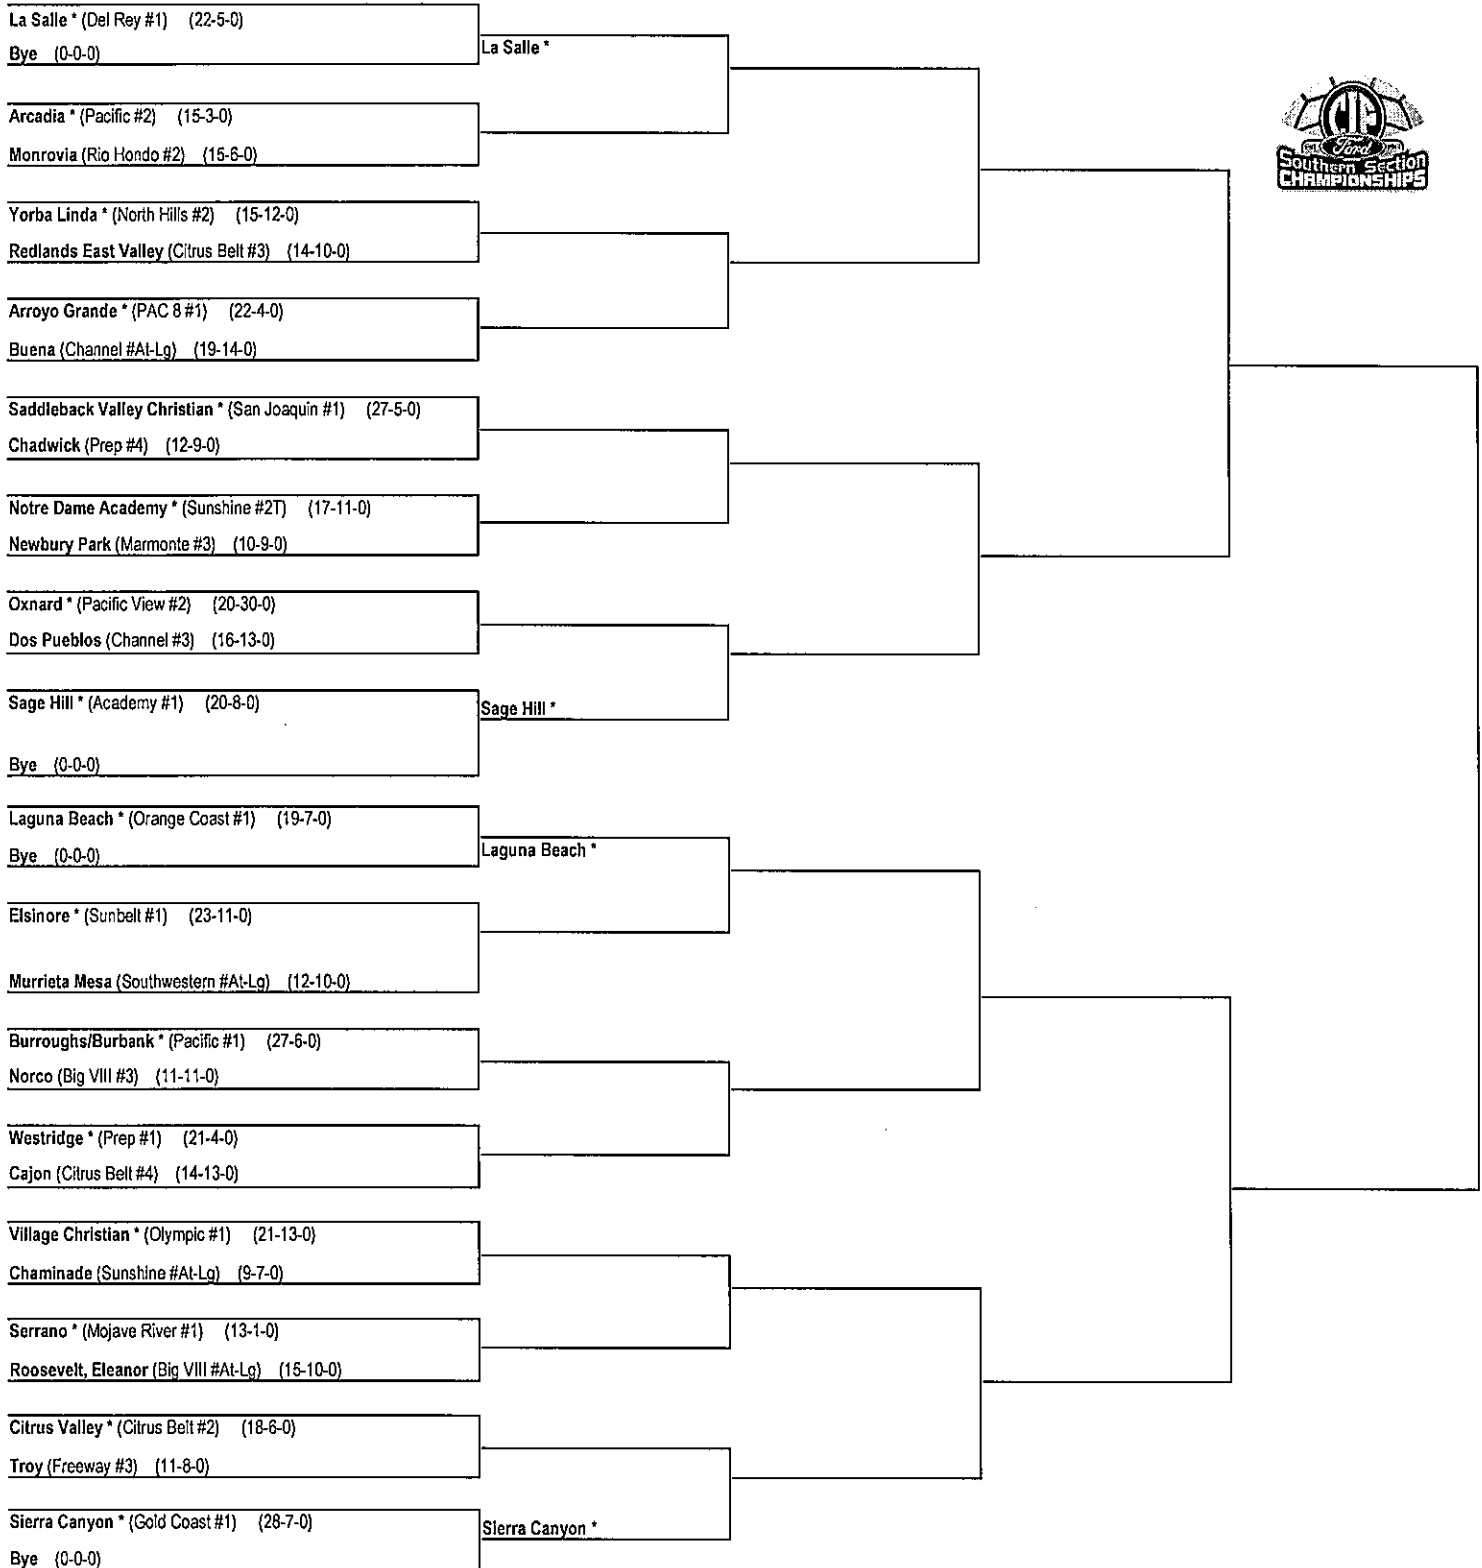

2017 CIF-SS FORD GIRLS VOLLEYBALL DIVISION 3 CHAMPIONSHIPS

7:00pm 10/31/2017
First Round

7:00pm 11/02/2017
Second Round

7:00pm 11/04/2017
Quarter Final

7:00pm 11/07/2017
Semi Final

TBA 00/00/0000
Final

*Denote host school. This draw sheet was made based upon information available to the CIF-SS as of 10/24/2017. We reserve the right to adjust the draw sheet at any time. All games with the exception of the final round will start at 7:00 p.m. unless another time is mutually agreed upon and clearance is received from the CIF-SS Office. Pre-Flips will be available following the Wildcard matches. Pre-flip for subsequent rounds are available at www.cifss.org. Please submit your scores immediately following the game at CIFSSHOME.ORG. Draw results are available on our web site @ www.cifss.org