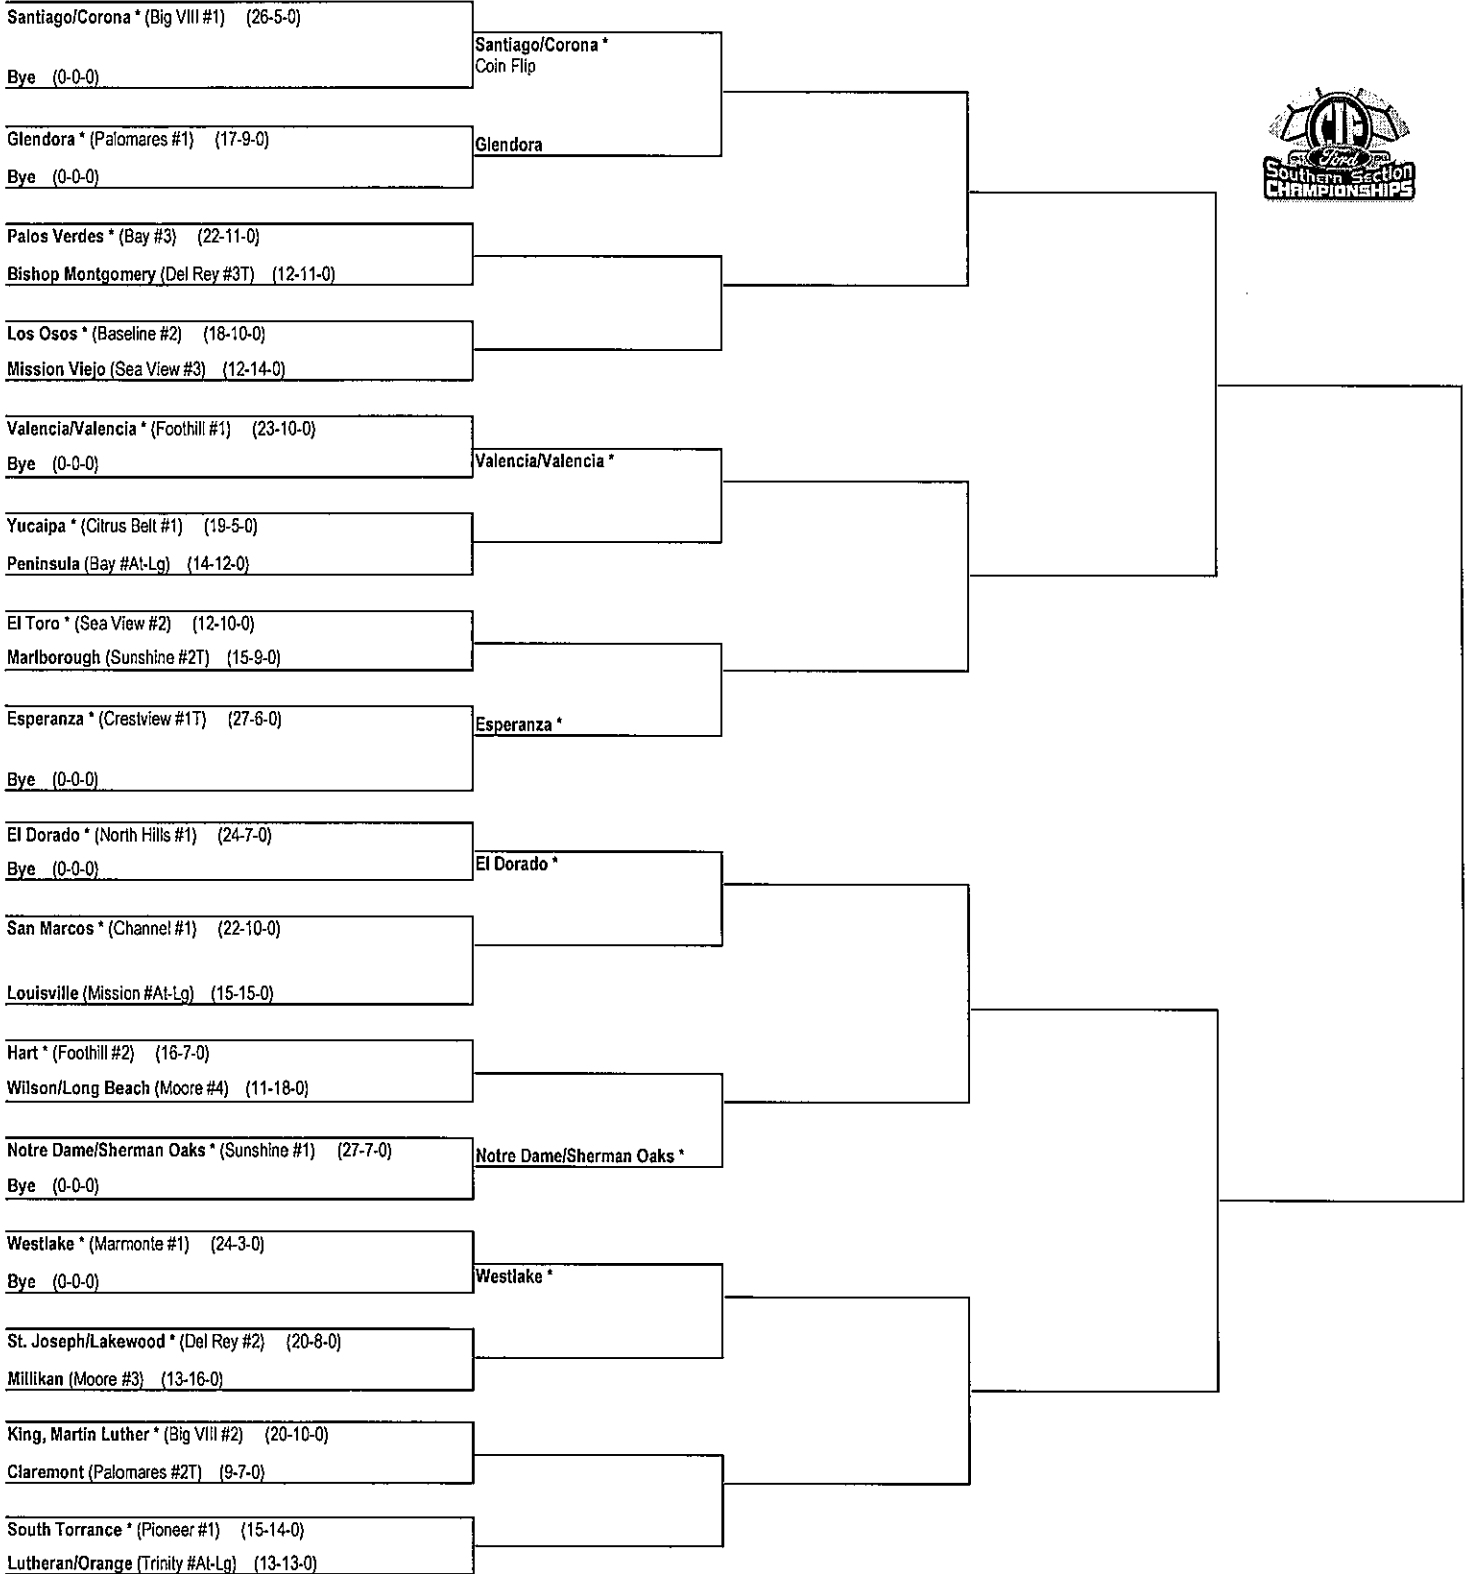

2017 CIF-SS FORD GIRLS VOLLEYBALL DIVISION 2 CHAMPIONSHIPS

7:00pm 10/31/2017
First Round

7:00pm 11/02/2017
Second Round

7:00pm 11/04/2017
Quarter Final

7:00pm 11/07/2017
Semi Final

TBA 00/00/0000
Final

*Denote host school. This draw sheet was made based upon information available to the CIF-SS as of 10/24/2017. We reserve the right to adjust the draw sheet at any time. All games with the exception of the final round will start at 7:00 p.m. unless another time is mutually agreed upon and clearance is received from the CIF-SS Office. Pre-Flips will be available following the Wildcard matches. Pre-flip for subsequent rounds are available at www.cifss.org. Please submit your scores immediately following the game at CIFSSHOME.ORG. Draw results are available on our web site @ www.cifss.org.