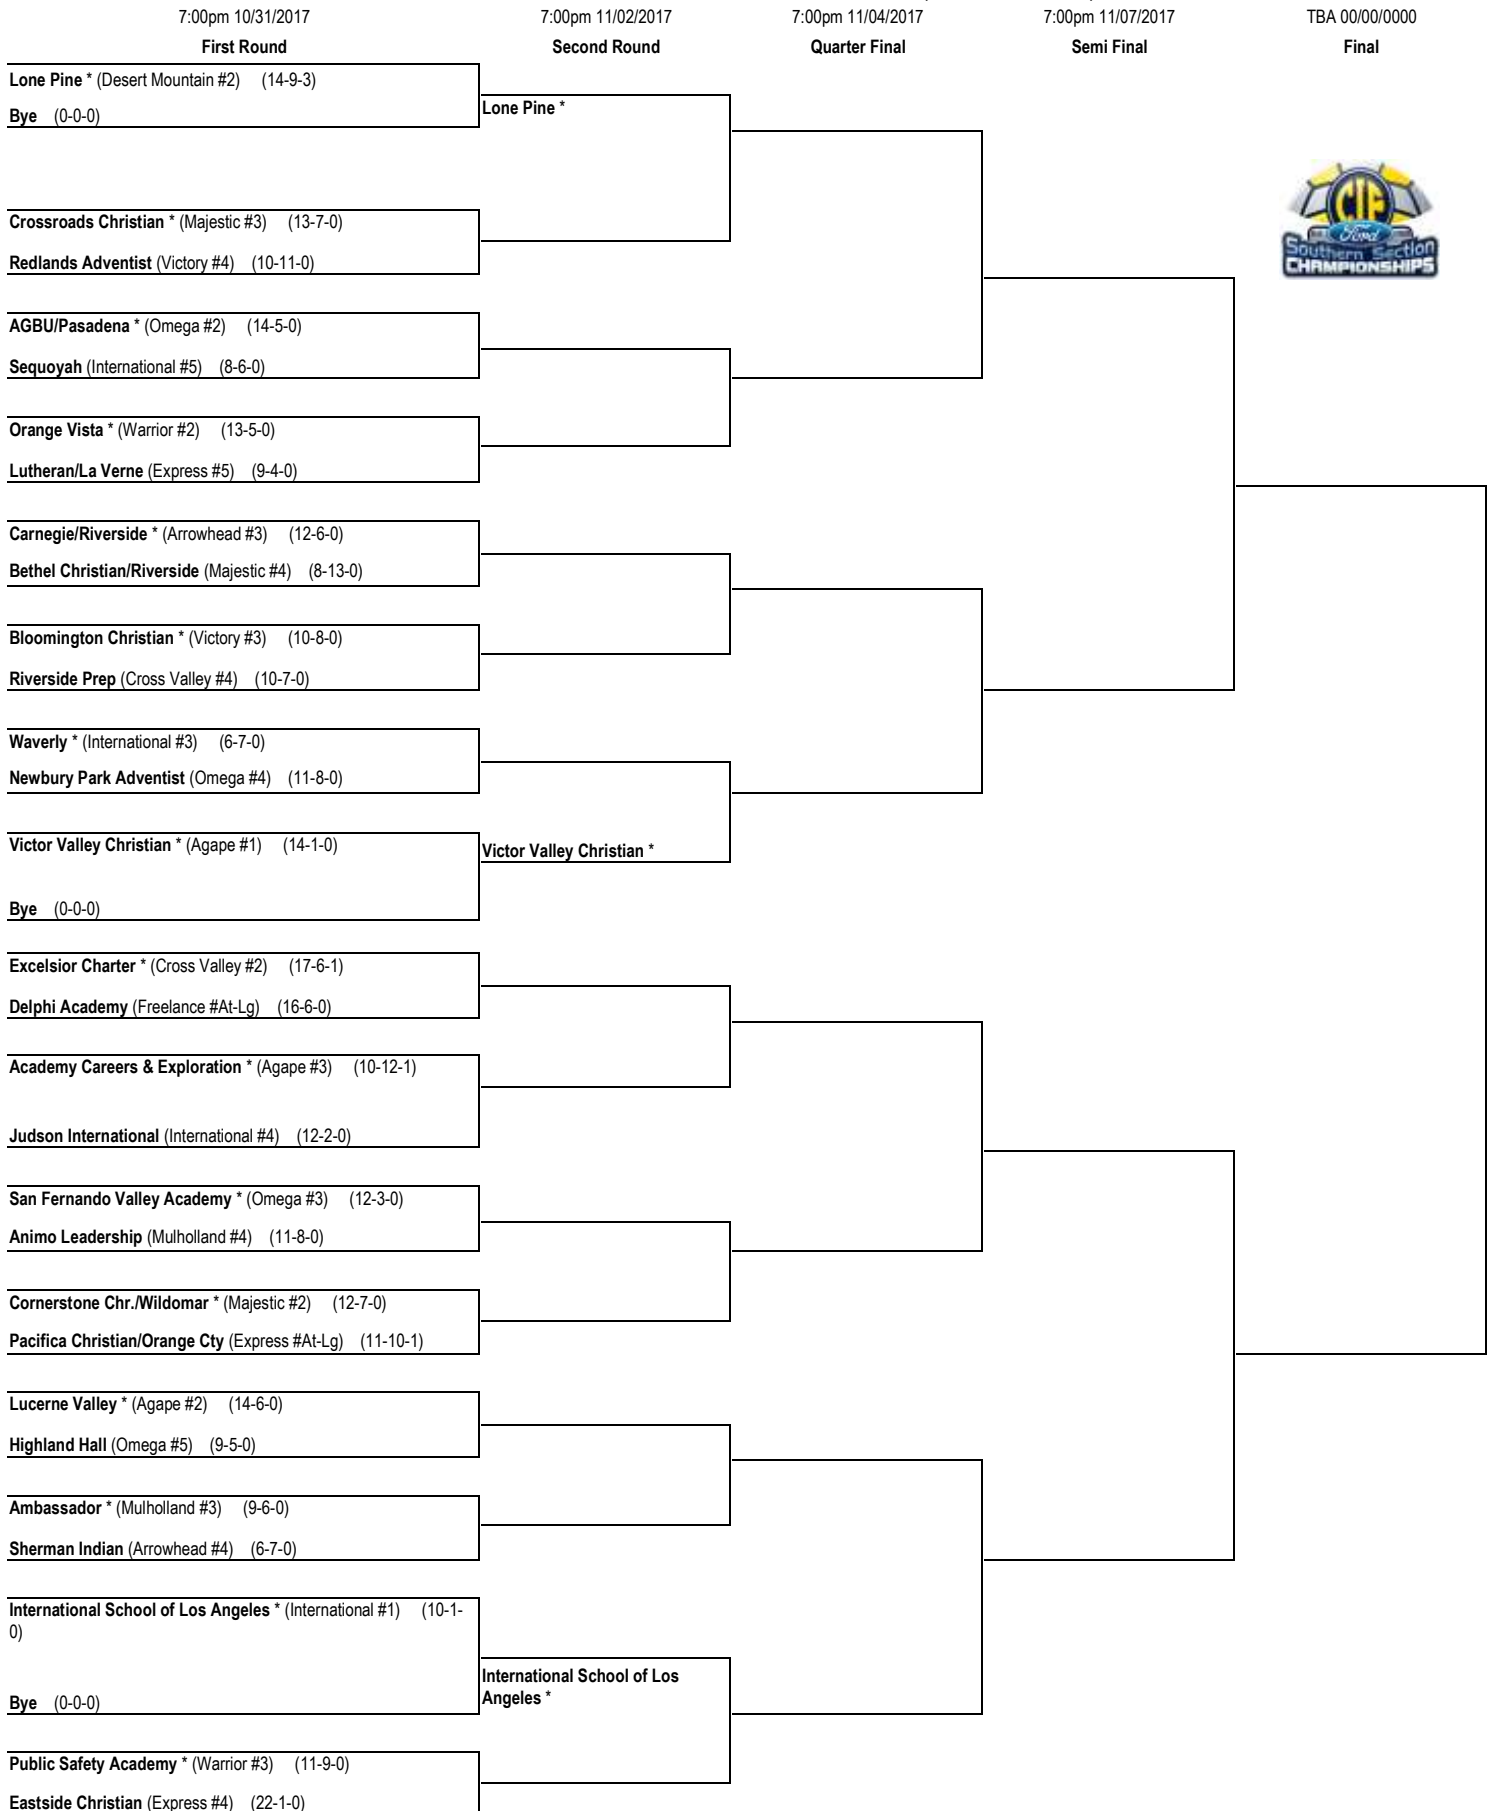

2017 CIF-SS FORD GIRLS VOLLEYBALL DIVISION 10 CHAMPIONSHIPS (REVISED Oct. 27, 8am)

TBA 00/00/0000

*Denote host school. This draw sheet was made based upon information available to the CIF-SS as of 10/24/2017. We reserve the right to adjust the draw sheet at any time. All games with the exception of the final round will start at 7:00 p.m. unless another time is mutually agreed upon and clearance is received from the CIF-SS Office. Pre-Flips will be available following the Wildcard matches. Pre-flip for subsequent rounds are available at www.cifss.org. Please submit your scores immediately following the game at CIFSSHOME.ORG. Draw results are available on our web site @ www.cifss.org.