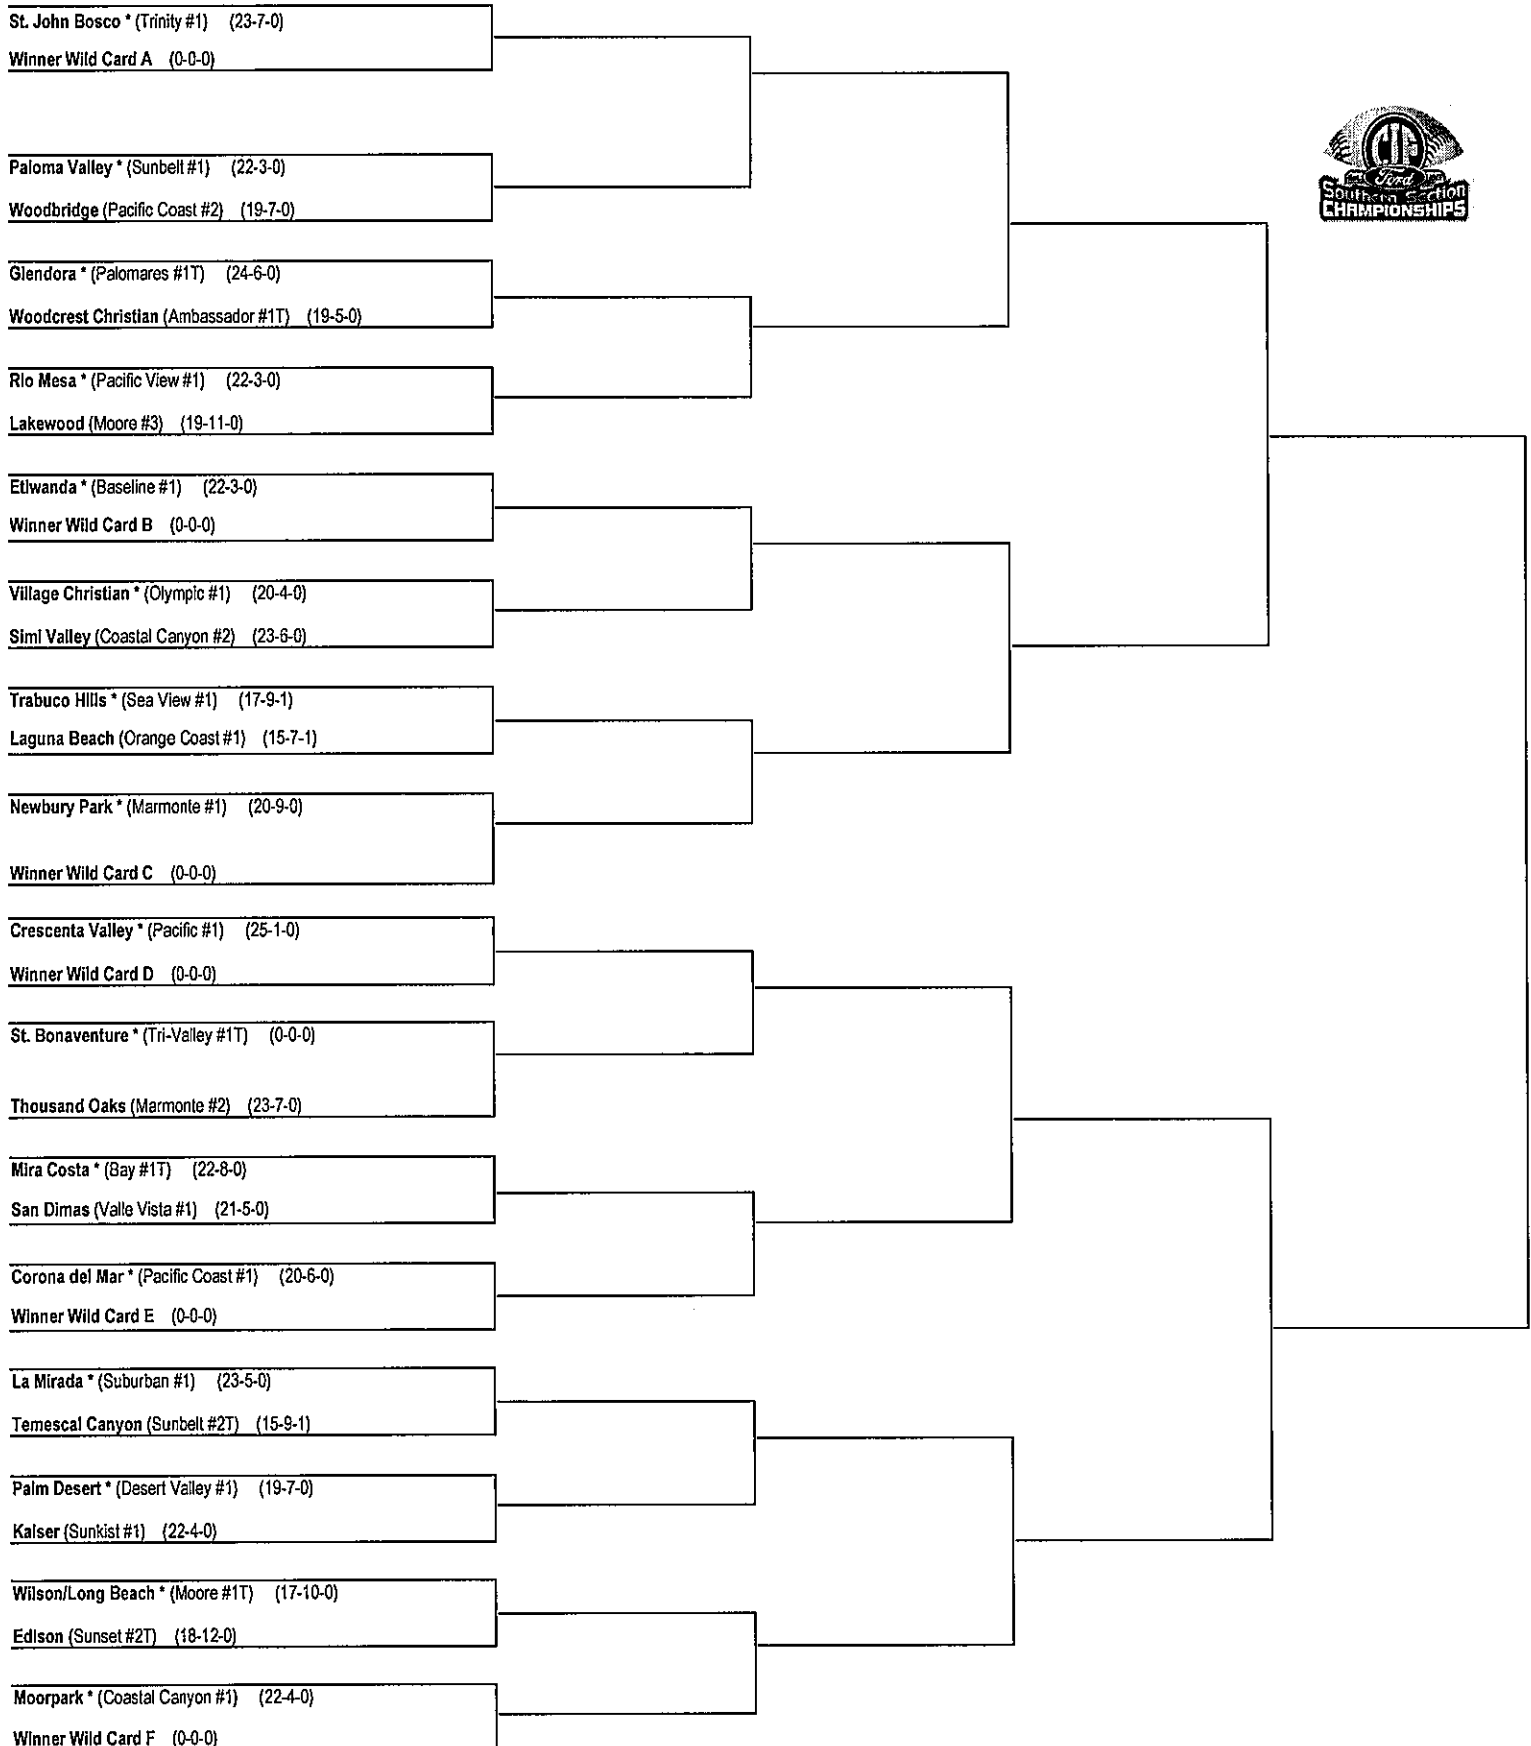

2017 CIF SOUTHERN SECTION FORD DIVISION 2 BASEBALL CHAMPIONSHIPS

05/19/2017

05/23/2017

05/26/2017

05/30/2017

06/02/2017

First Round

Second Round

Quarter Final

Semi Final

Final

* DENOTES HOME TEAM This draw sheet was made based upon information available to the CIF-SS as of 5/12/17. We reserve the right to adjust the draw sheet as a result of information which would update any final league standings. All games are scheduled to start at 3:15 p.m. unless another time is mutually agreed upon and clearance received from the CIF-SS Office. Public coin flips will be held in the CIF-SS lobby according to the following schedule: 2nd Rnd May 17 - 9 am (Div. 1,3,5,7) & May 18 - 9 am (Div. 2,4,6) Qtr Finals May 20st - 10 am, Semi Finals May 24th - 9 am, Finals May 31st - 10 am. PLEASE ENTER SCORES INTO www.cifsshome.org AND PHONE SPORT DESKS OF THE LOS ANGELES TIMES (213) 237-7151 or 1-800 528-4637 ext. 77151, THE REGISTER (714) 796-7804, THE DAILY NEWS at 1-800 888-6009 and MAX PREPS at 800 329-7324. Draw results available on our website www.cifss.org