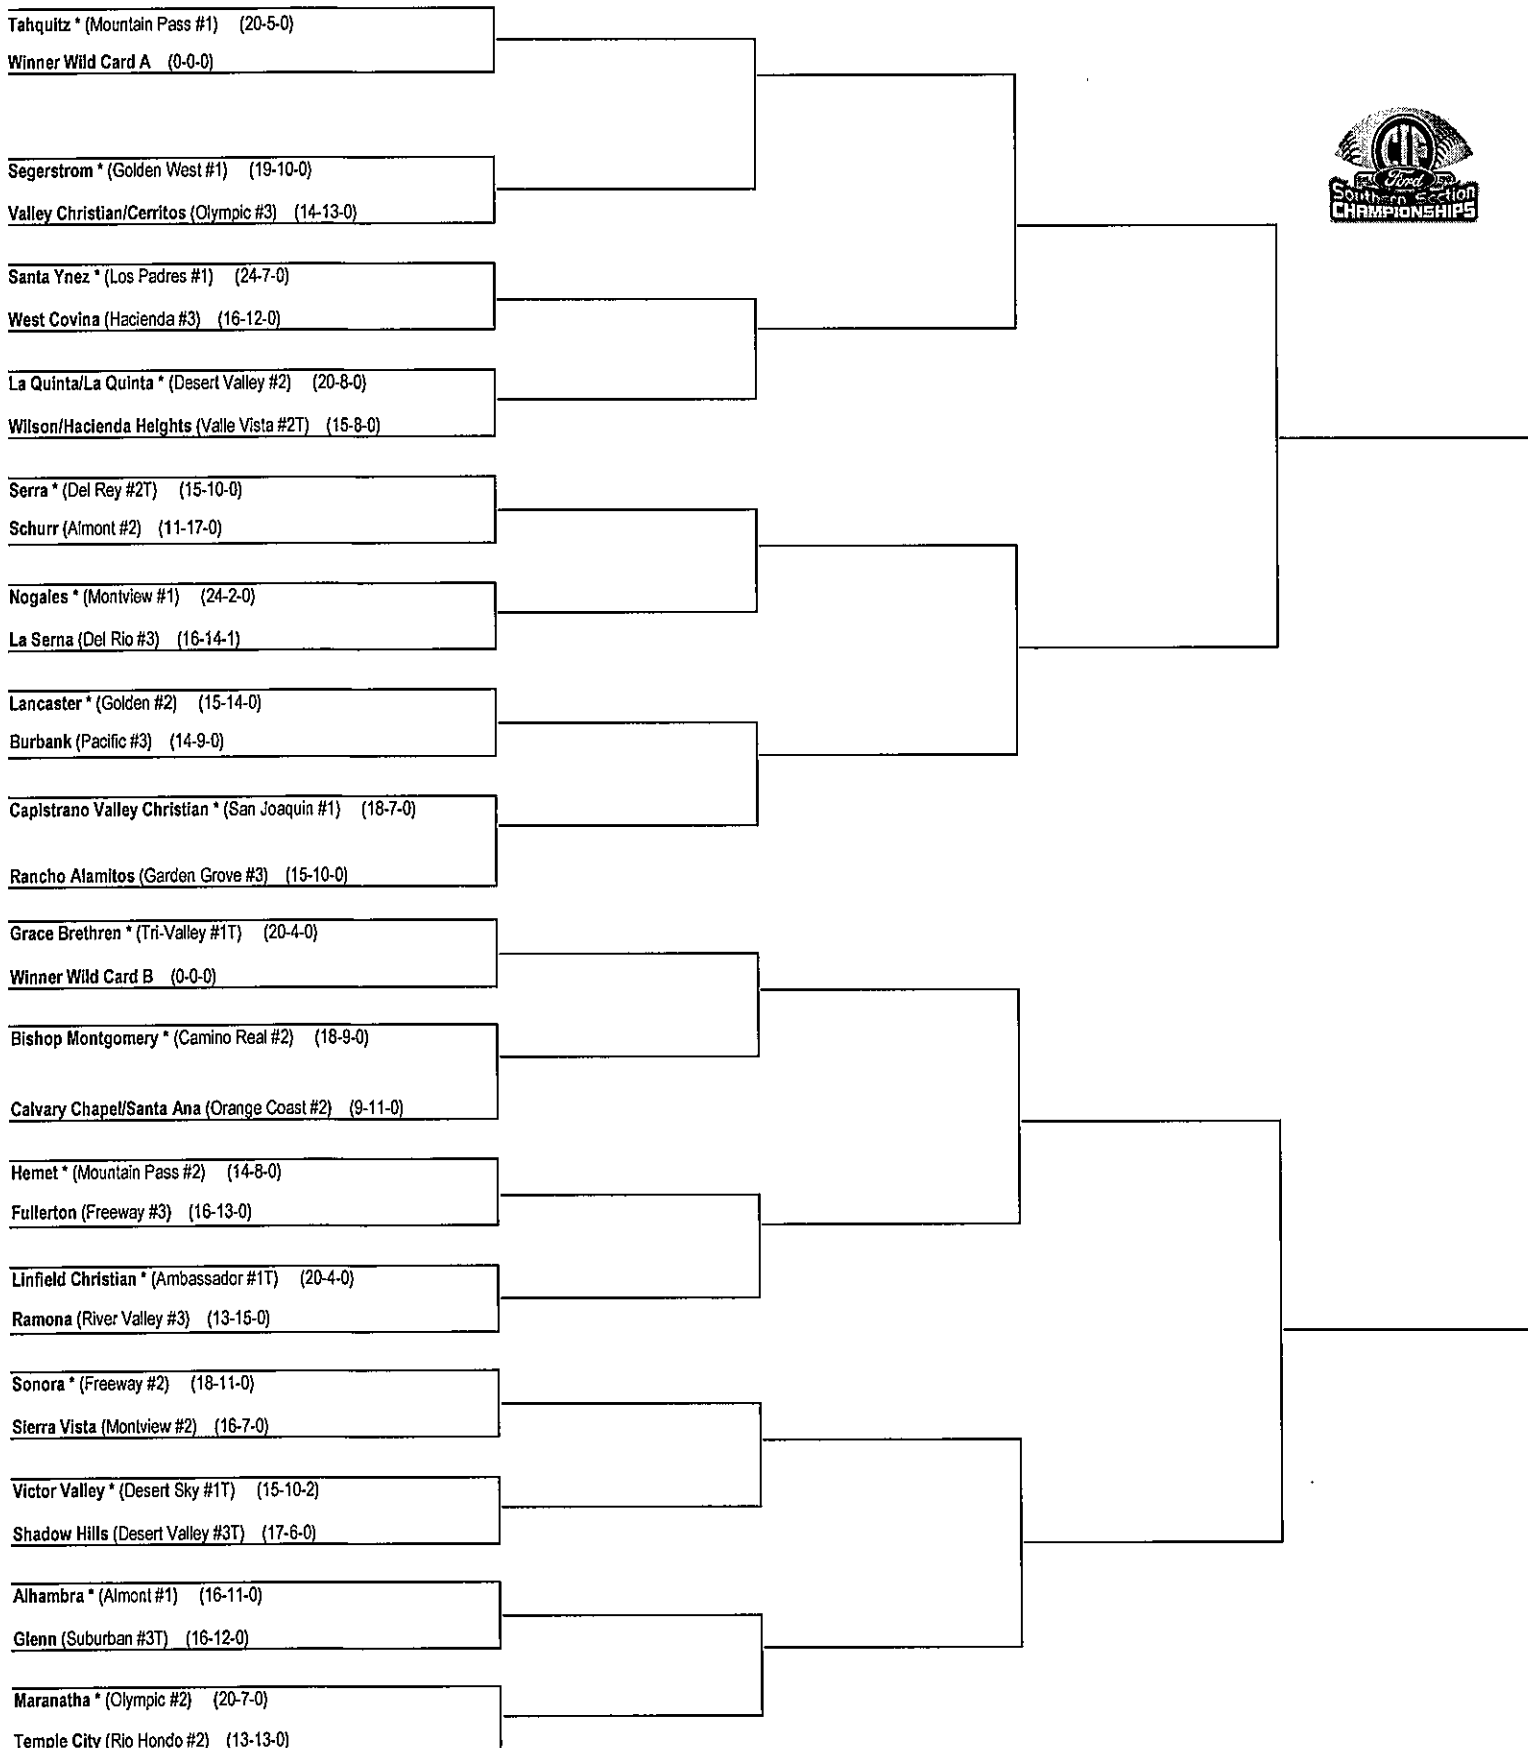

2017 CIF SOUTHERN SECTION FORD DIVISION 4 BASEBALL CHAMPIONSHIPS

05/19/2017

05/23/2017

05/26/2017

05/30/2017

OR 6/3 06/02/2017

First Round

Second Round

Quarter Final

Semi Final

Final

* DENOTES HOME TEAM This draw sheet was made based upon information available to the CIF-SS as of 5/12/17. We reserve the right to adjust the draw sheet as a result of information which would update any final league standings. All games are scheduled to start at 3:15 p.m. unless another time is mutually agreed upon and clearance received from the CIF-SS Office. Public coin flips will be held in the CIF-SS lobby according to the following schedule: 2nd Rnd May 17 - 9 am (Div. 1,3,5,7) & May 18 - 9 am (Div. 2,4,6) Qtr Finals May 20st - 10 am, Semi Finals May 24th - 9 am, Finals May 31st - 10 am. PLEASE ENTER SCORES INTO www.cifsshome.org AND PHONE SPORT DESKS OF THE LOS ANGELES TIMES (213) 237-7151 or 1-800 528-4637 ext. 77151, THE REGISTER (714) 796-7804, THE DAILY NEWS at 1-800 888-6009 and MAX PREPS at 800 329-7324. Draw results available on our website www.cifss.org