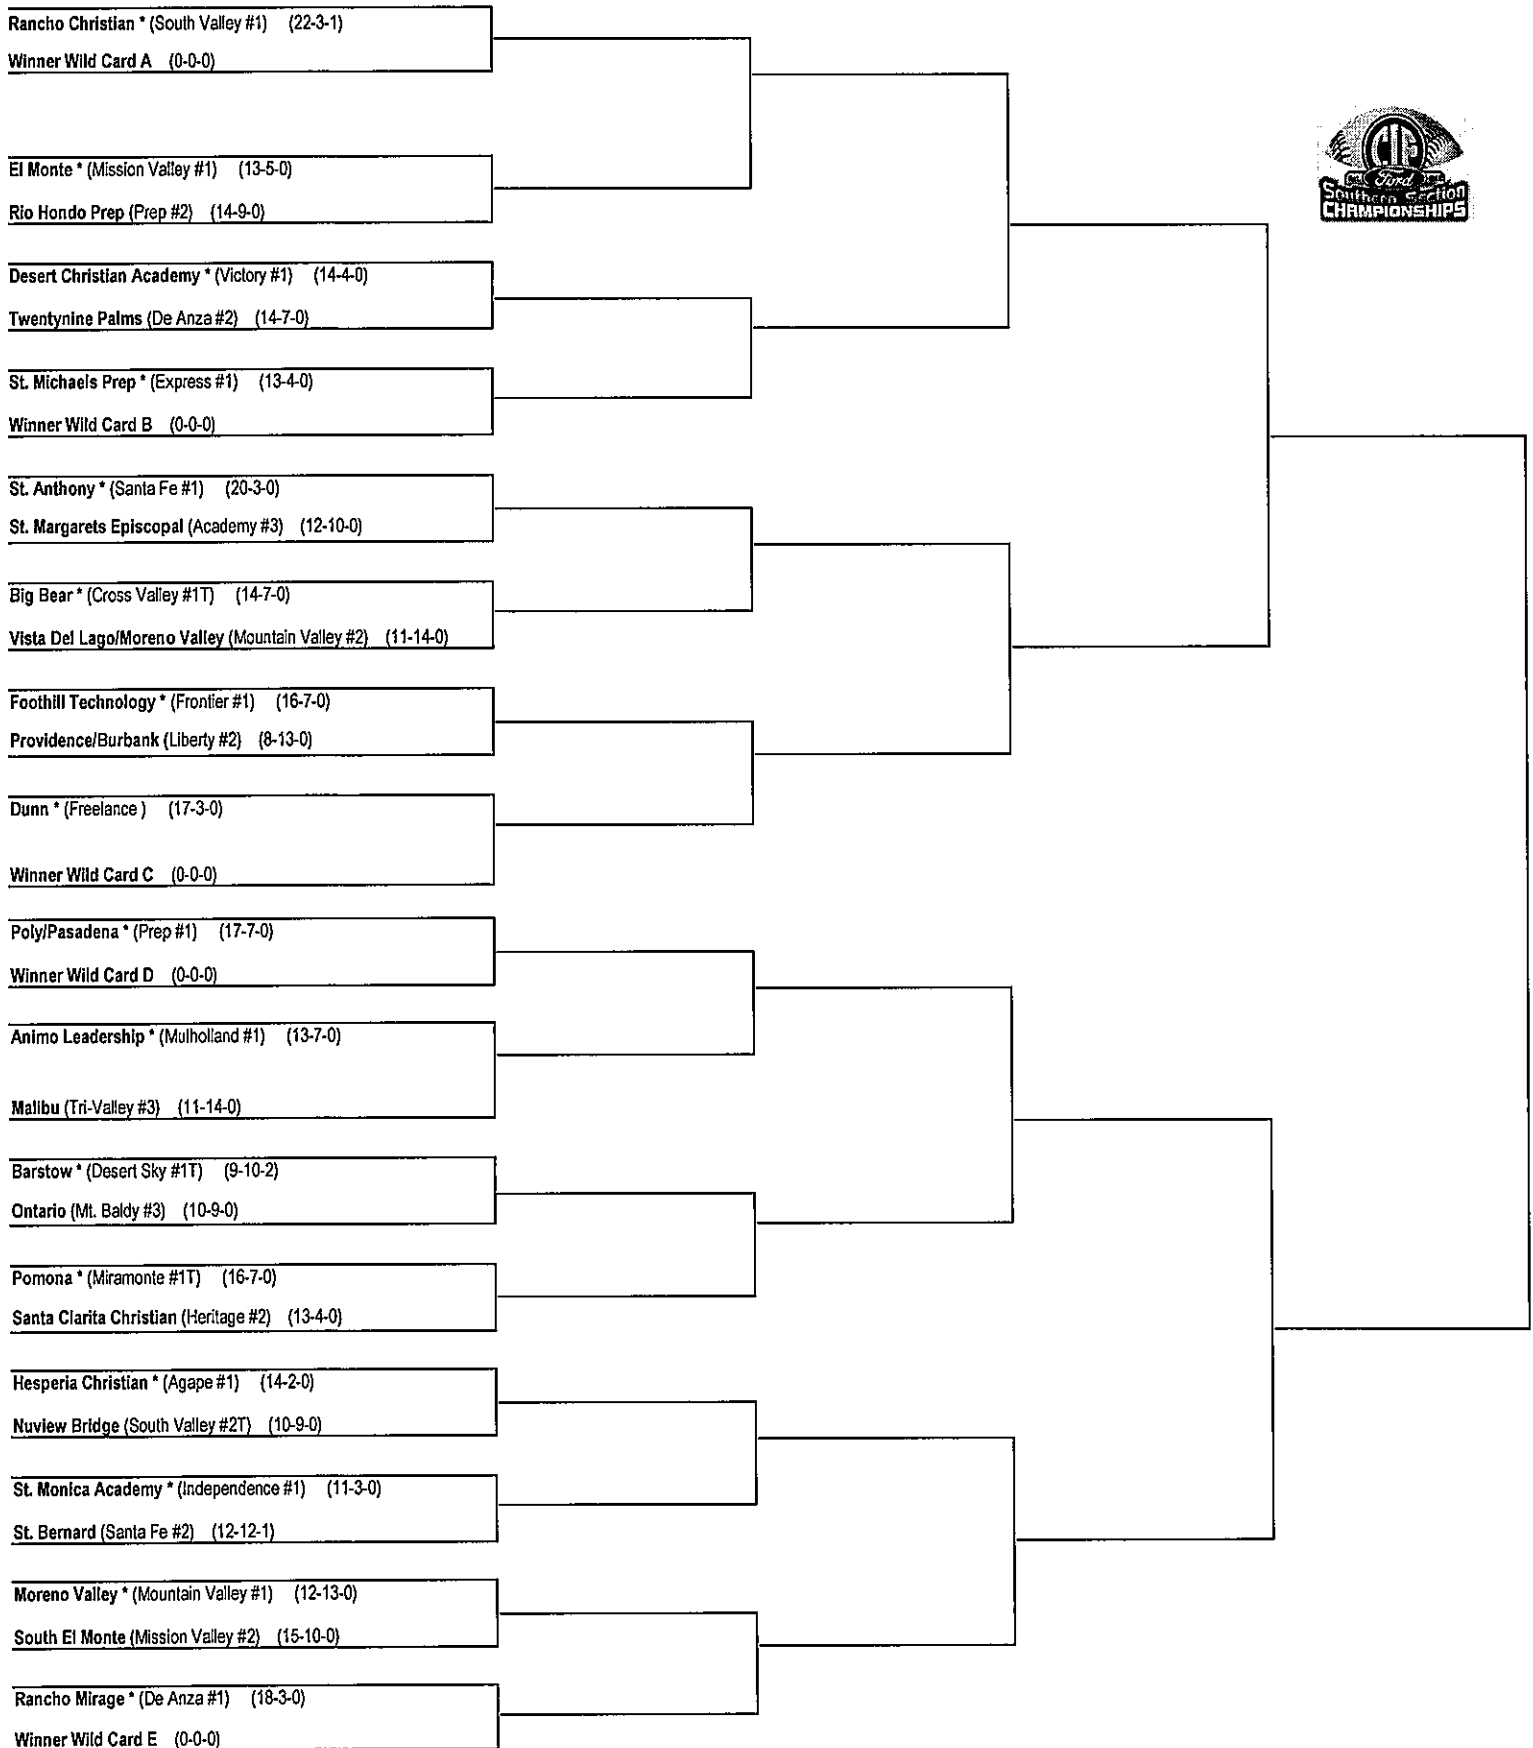

2017 CIF SOUTHERN SECTION FORD DIVISION 6 BASEBALL CHAMPIONSHIPS

05/19/2017

05/23/2017

05/26/2017

05/30/2017

OR 6/3 06/02/2017

First Round

Second Round

Quarter Final

Semi Final

Final

* DENOTES HOME TEAM This draw sheet was made based upon information available to the CIF-SS as of 5/12/17. We reserve the right to adjust the draw sheet as a result of information which would update any final league standings. All games are scheduled to start at 3:15 p.m. unless another time is mutually agreed upon and clearance received from the CIF-SS Office. Public coin flips will be held in the CIF-SS lobby according to the following schedule: 2nd Rnd May 17 - 9 am (Div. 1,3,5,7) & May 18 - 9 am (Div. 2,4,6) Qtr Finals May 20st - 10 am, Semi Finals May 24th - 9 am, Finals May 31st - 10 am. PLEASE ENTER SCORES INTO www.cifsshome.org AND PHONE SPORT DESKS OF THE LOS ANGELES TIMES (213) 237-7151 or 1-800 528-4637 ext. 77151, THE REGISTER (714) 796-7804, THE DAILY NEWS at 1-800 888-6009 and MAX PREPS at 800 329-7324. Draw results available on our website www.cifss.org