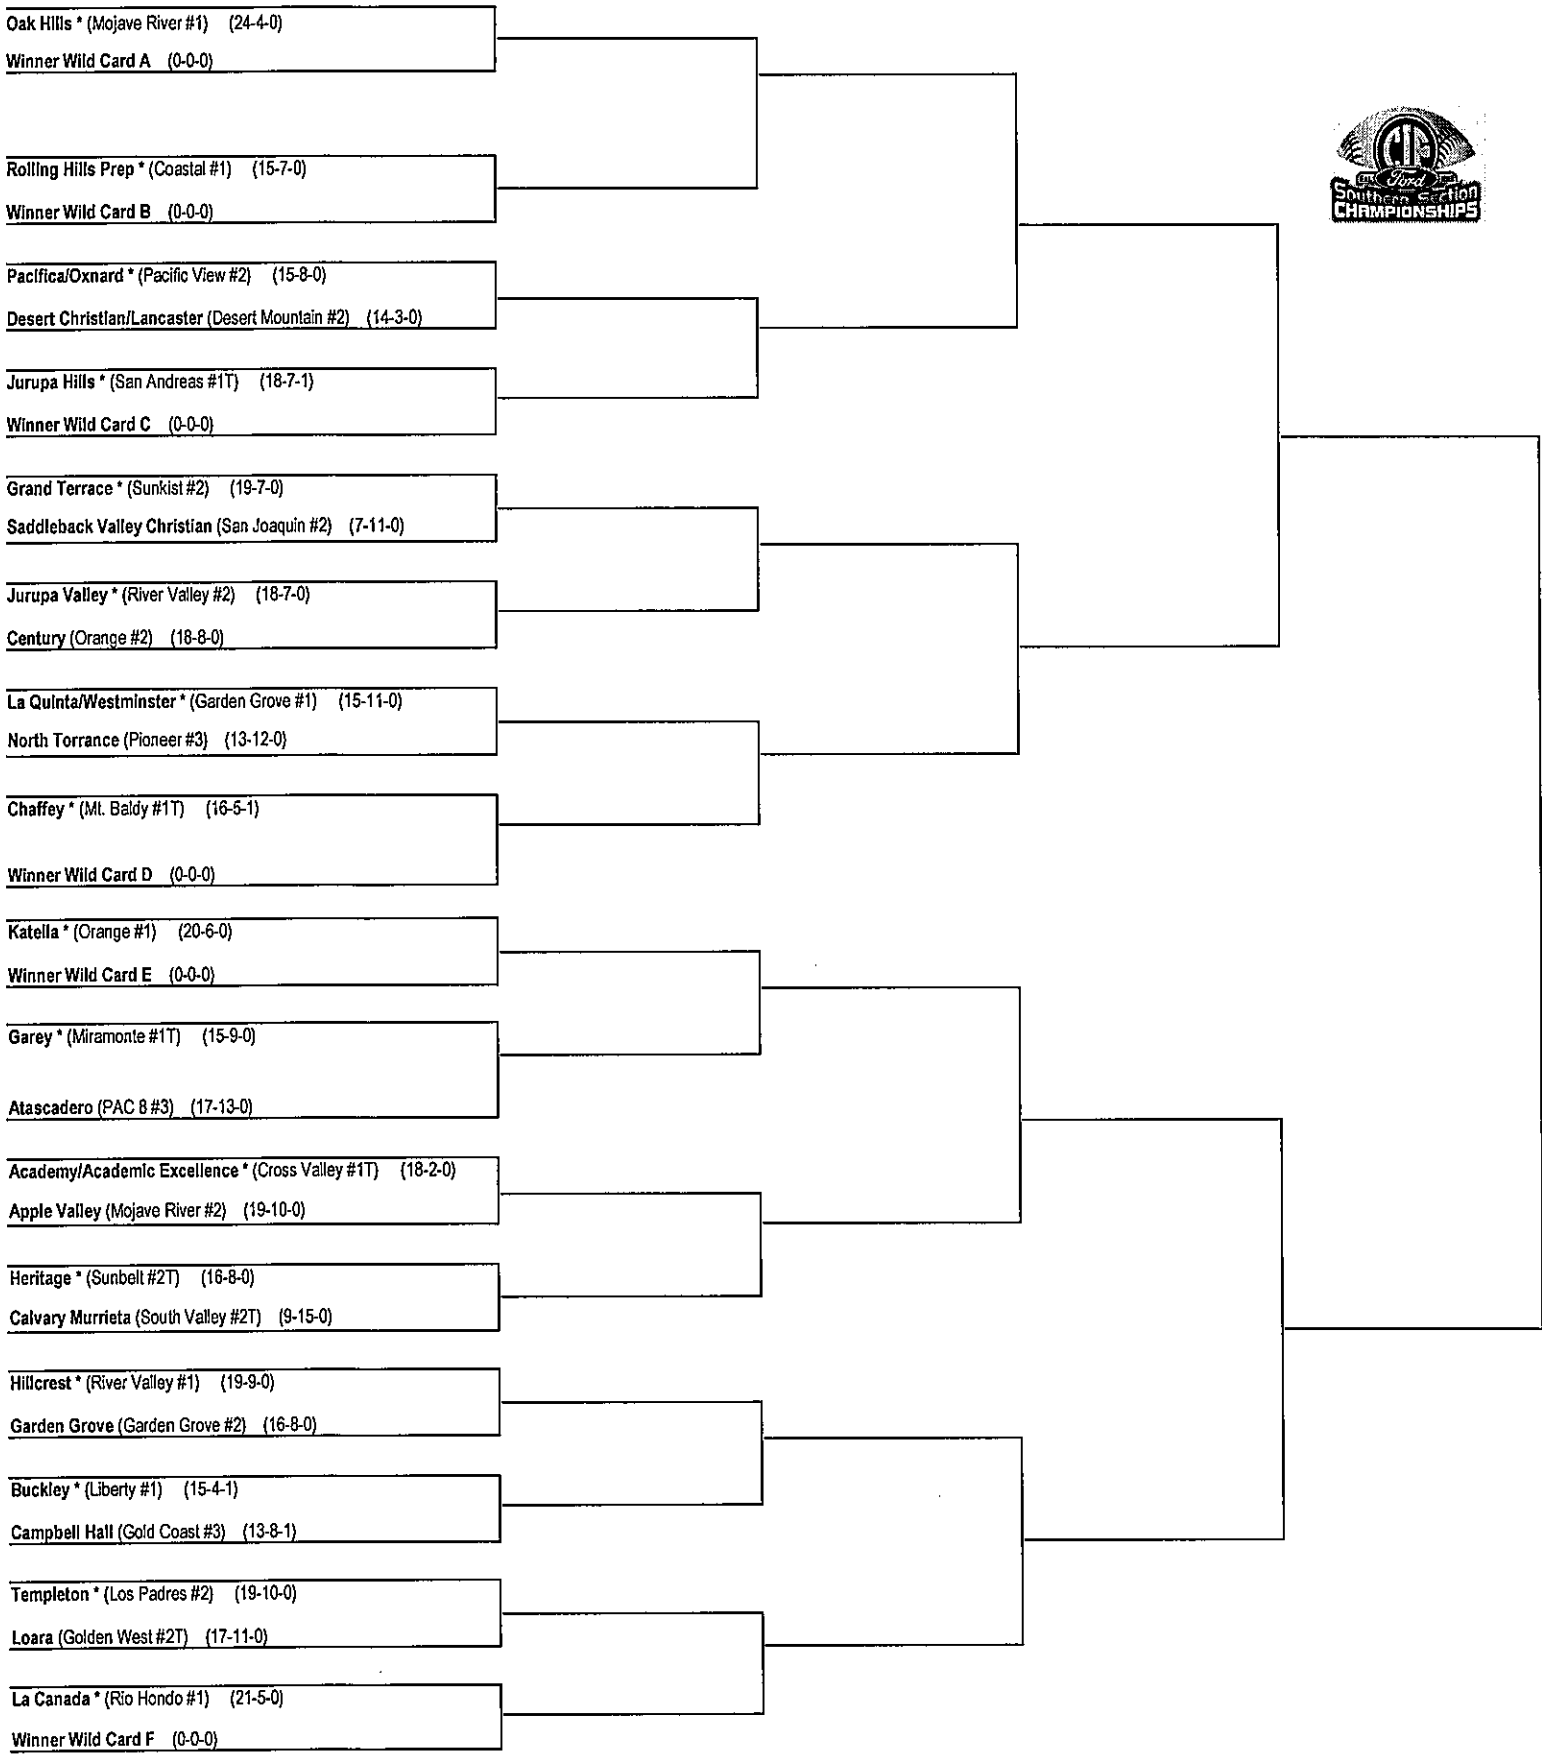

2017 CIF SOUTHERN SECTION FORD DIVISION 5 BASEBALL CHAMPIONSHIPS

05/18/2017
First Round

05/23/2017
Second Round

05/26/2017
Quarter Final

05/30/2017
Semi Final

OR 6/3 06/02/2017
Final

* DENOTES HOME TEAM This draw sheet was made based upon information available to the CIF-SS as of 5/12/17. We reserve the right to adjust the draw sheet as a result of information which would update any final league standings. All games are scheduled to start at 3:15 p.m. unless another time is mutually agreed upon and clearance received from the CIF-SS Office. Public coin flips will be held in the CIF-SS lobby according to the following schedule: 2nd Rnd May 17 - 9 am (Div. 1,3,5,7) & May 18 - 9 am (Div. 2,4,6) Qtr Finals May 20st - 10 am, Semi Finals May 24th - 9 am, Finals May 31st - 10 am. PLEASE ENTER SCORES INTO www.cifsshome.org AND PHONE SPORT DESKS OF THE LOS ANGELES TIMES (213) 237-7151 or 1-800 528-4637 ext. 77151, THE REGISTER (714) 796-7804, THE DAILY NEWS at 1-800 888-6009 and MAX PREPS at 800 329-7324. Draw results available on our website www.cifss.org