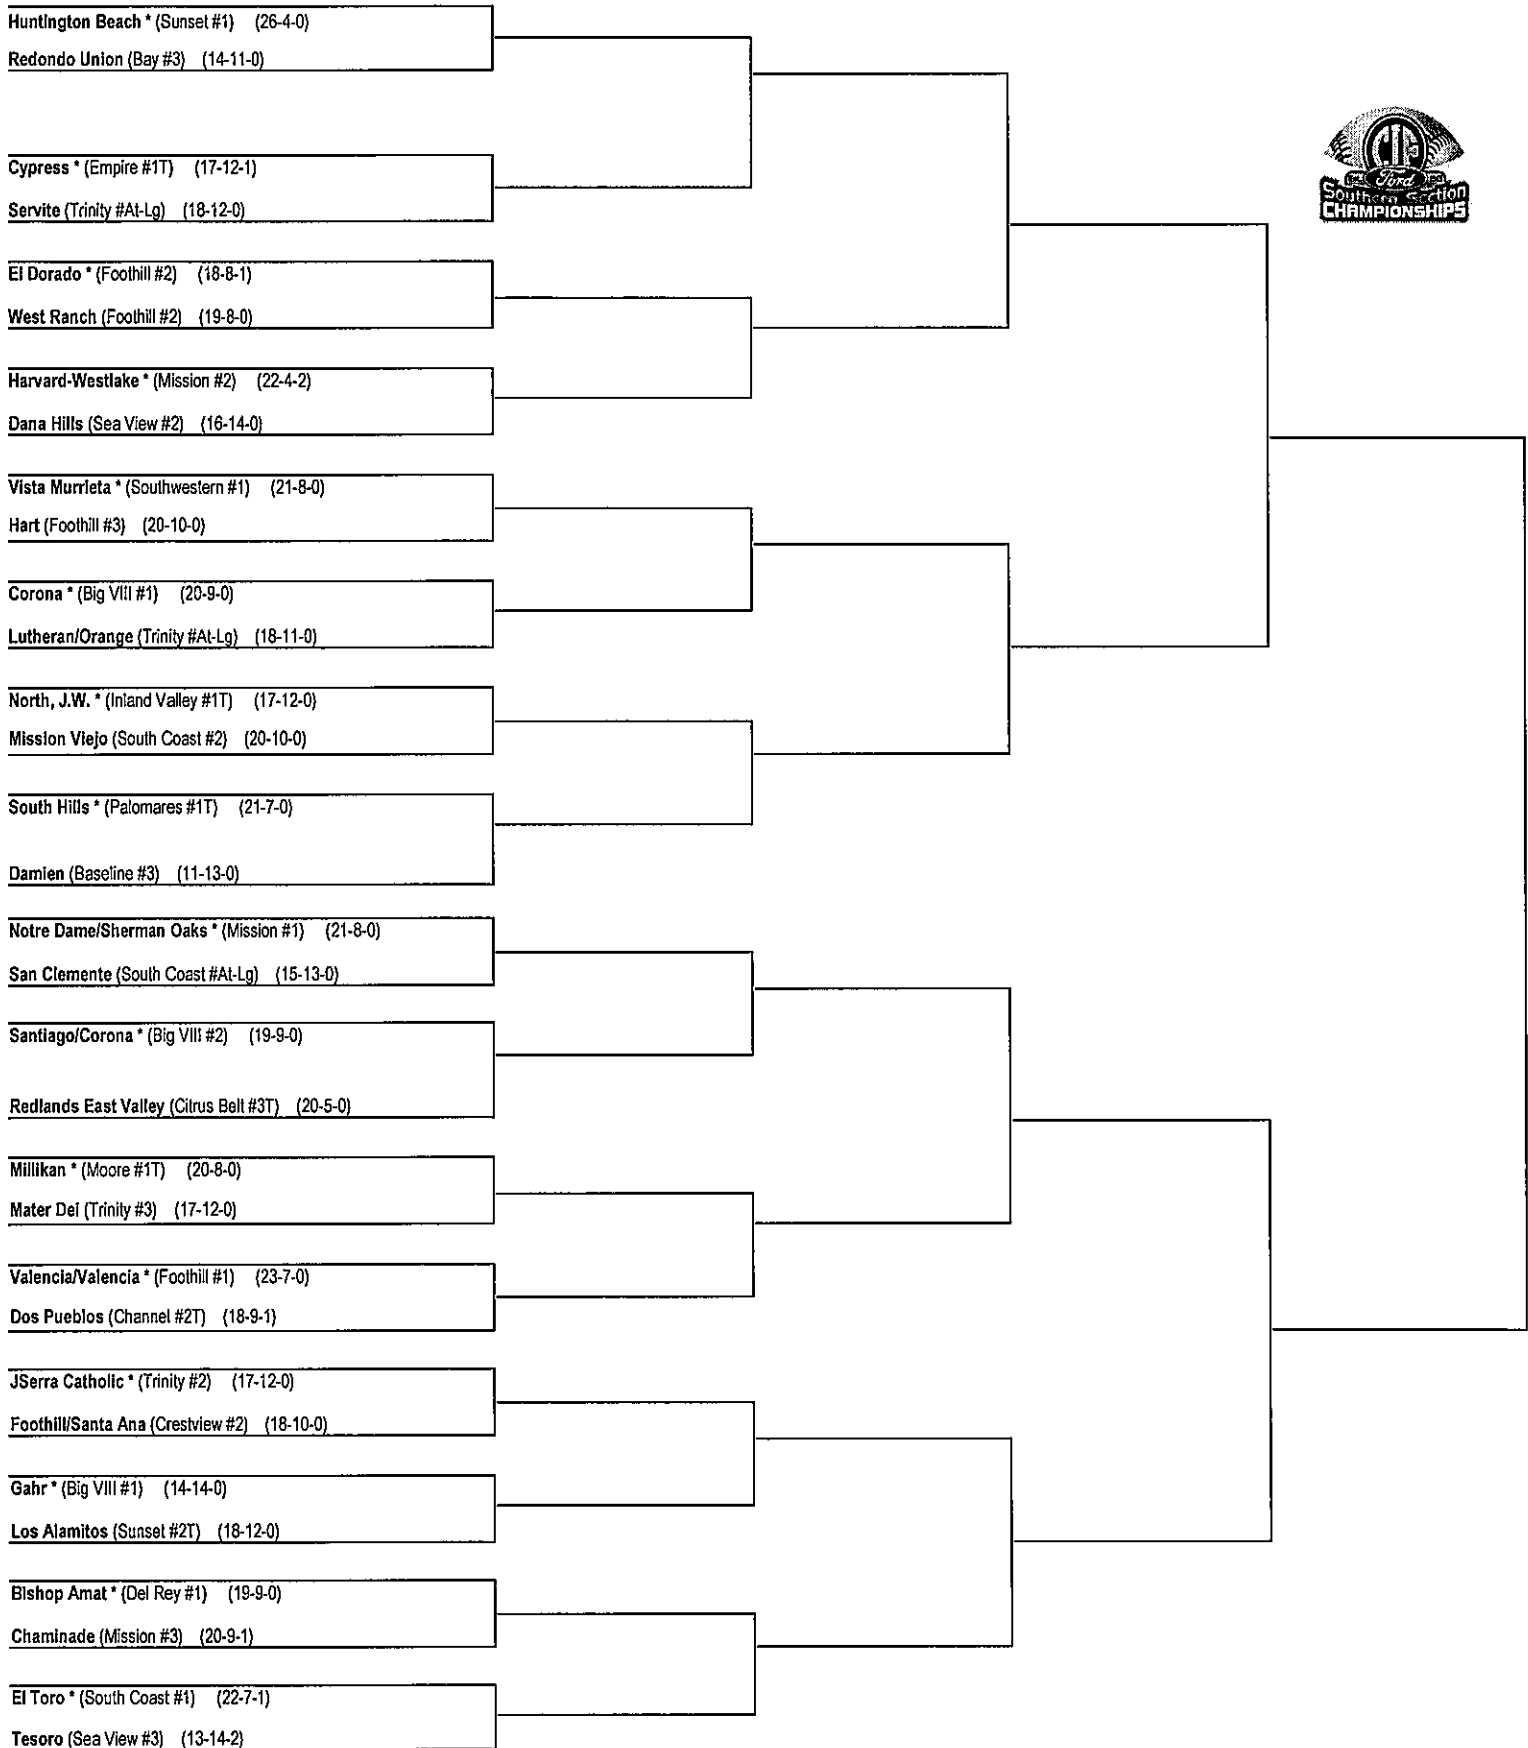

06/02/2017

First Round

Second Round

Quarter Final

Seml Final

Final

* DENOTES HOME TEAM This draw sheet was made based upon information available to the CIF-SS as of 5/12/17. We reserve the right to adjust the draw sheet as a result of information which would update any final league standings. All games are scheduled to start at 3:15 p.m. unless another time is mutually agreed upon and clearance received from the CIF-SS Office. Public coin flips will be held in the CIF-SS lobby according to the following schedule: 2nd Rnd May 17 - 9 am (Div. 1,3,5,7) & May 18 - 9 am (Div. 2,4,6) Qtr Finals May 20st - 10 am, Seml Finals May 24th - 9 am, Finals May 31st - 10 am. PLEASE ENTER SCORES INTO www.cifsshome.org AND PHONE SPORT DESKS OF THE LOS ANGELES TIMES (213) 237-7151 or 1-800 528-4637 ext. 77151, THE REGISTER (714) 796-7804, THE DAILY NEWS at 1-800 888-6009 and MAX PREPS at 800 329-7324. Draw results available on our website www.cifss.org