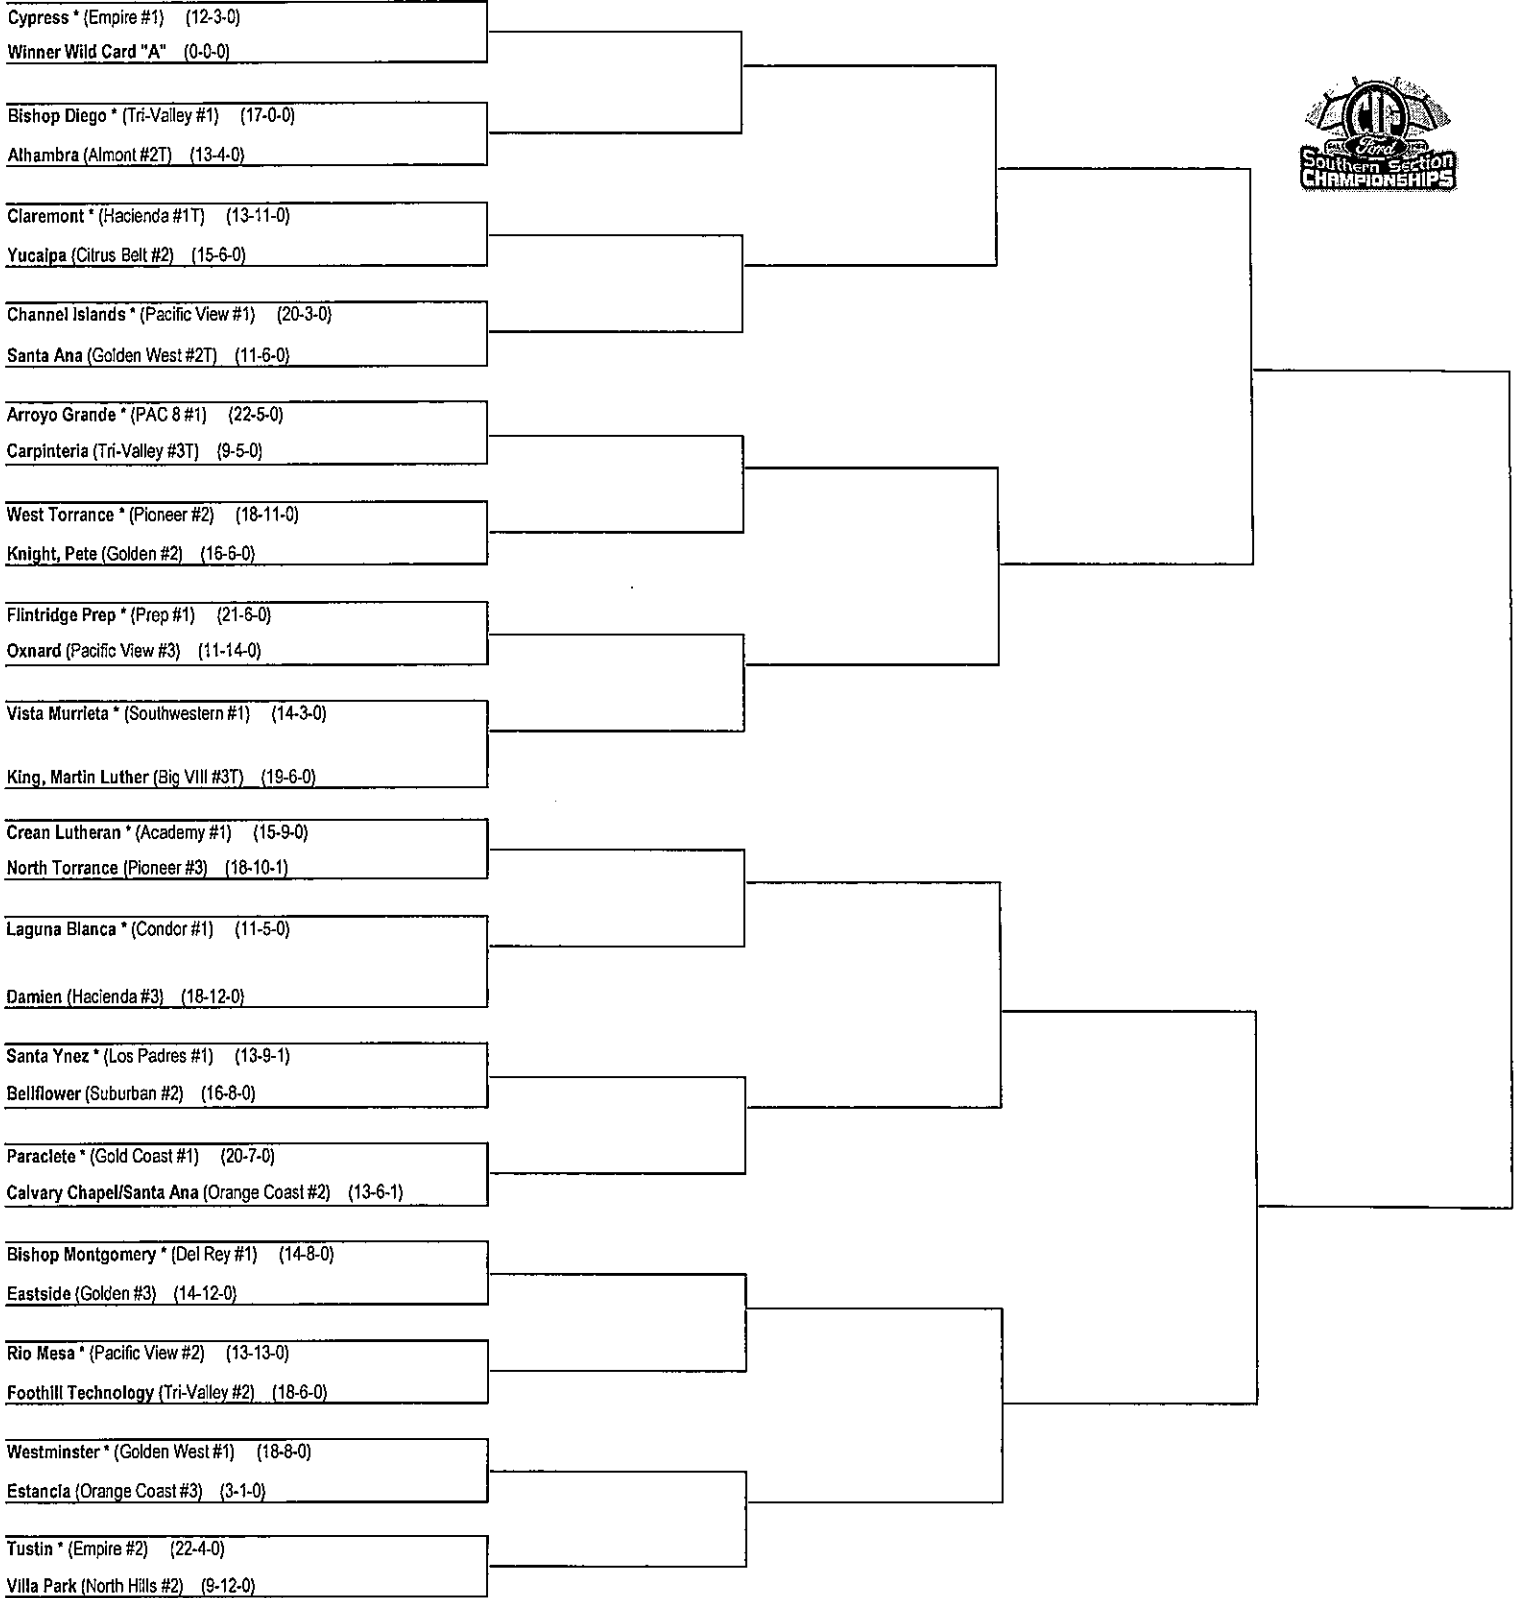

2017 CIF-SS FORD BOYS VOLLEYBALL DIVISION 3 CHAMPIONSHIPS

7:00pm 05/09/2017

7:00pm 05/11/2017

7:00pm 05/13/2017

7:00pm 05/17/2017

TBA 05/20/2017

First Round

Second Round

Quarter Final

Semi Final

Final

*Denote host school. This draw sheet was made based upon information available to the CIF-SS as of 5/3/2017. We reserve the right to adjust the draw sheet at any time. All Teams receiving a Bye in the first round shall be the host team in the next round. All games except for the final round will start at 7:00 p.m. unless another time is mutually agreed upon and clearance is received from the CIF-SS Office. Pre-Flips will be available following the first-round matches. Pre-flip for subsequent rounds are also available at www.cifss.org. Please submit your scores immediately following the game at CIFSSHOME.ORG. Brackets results are available on our web site @ www.cifss.org.