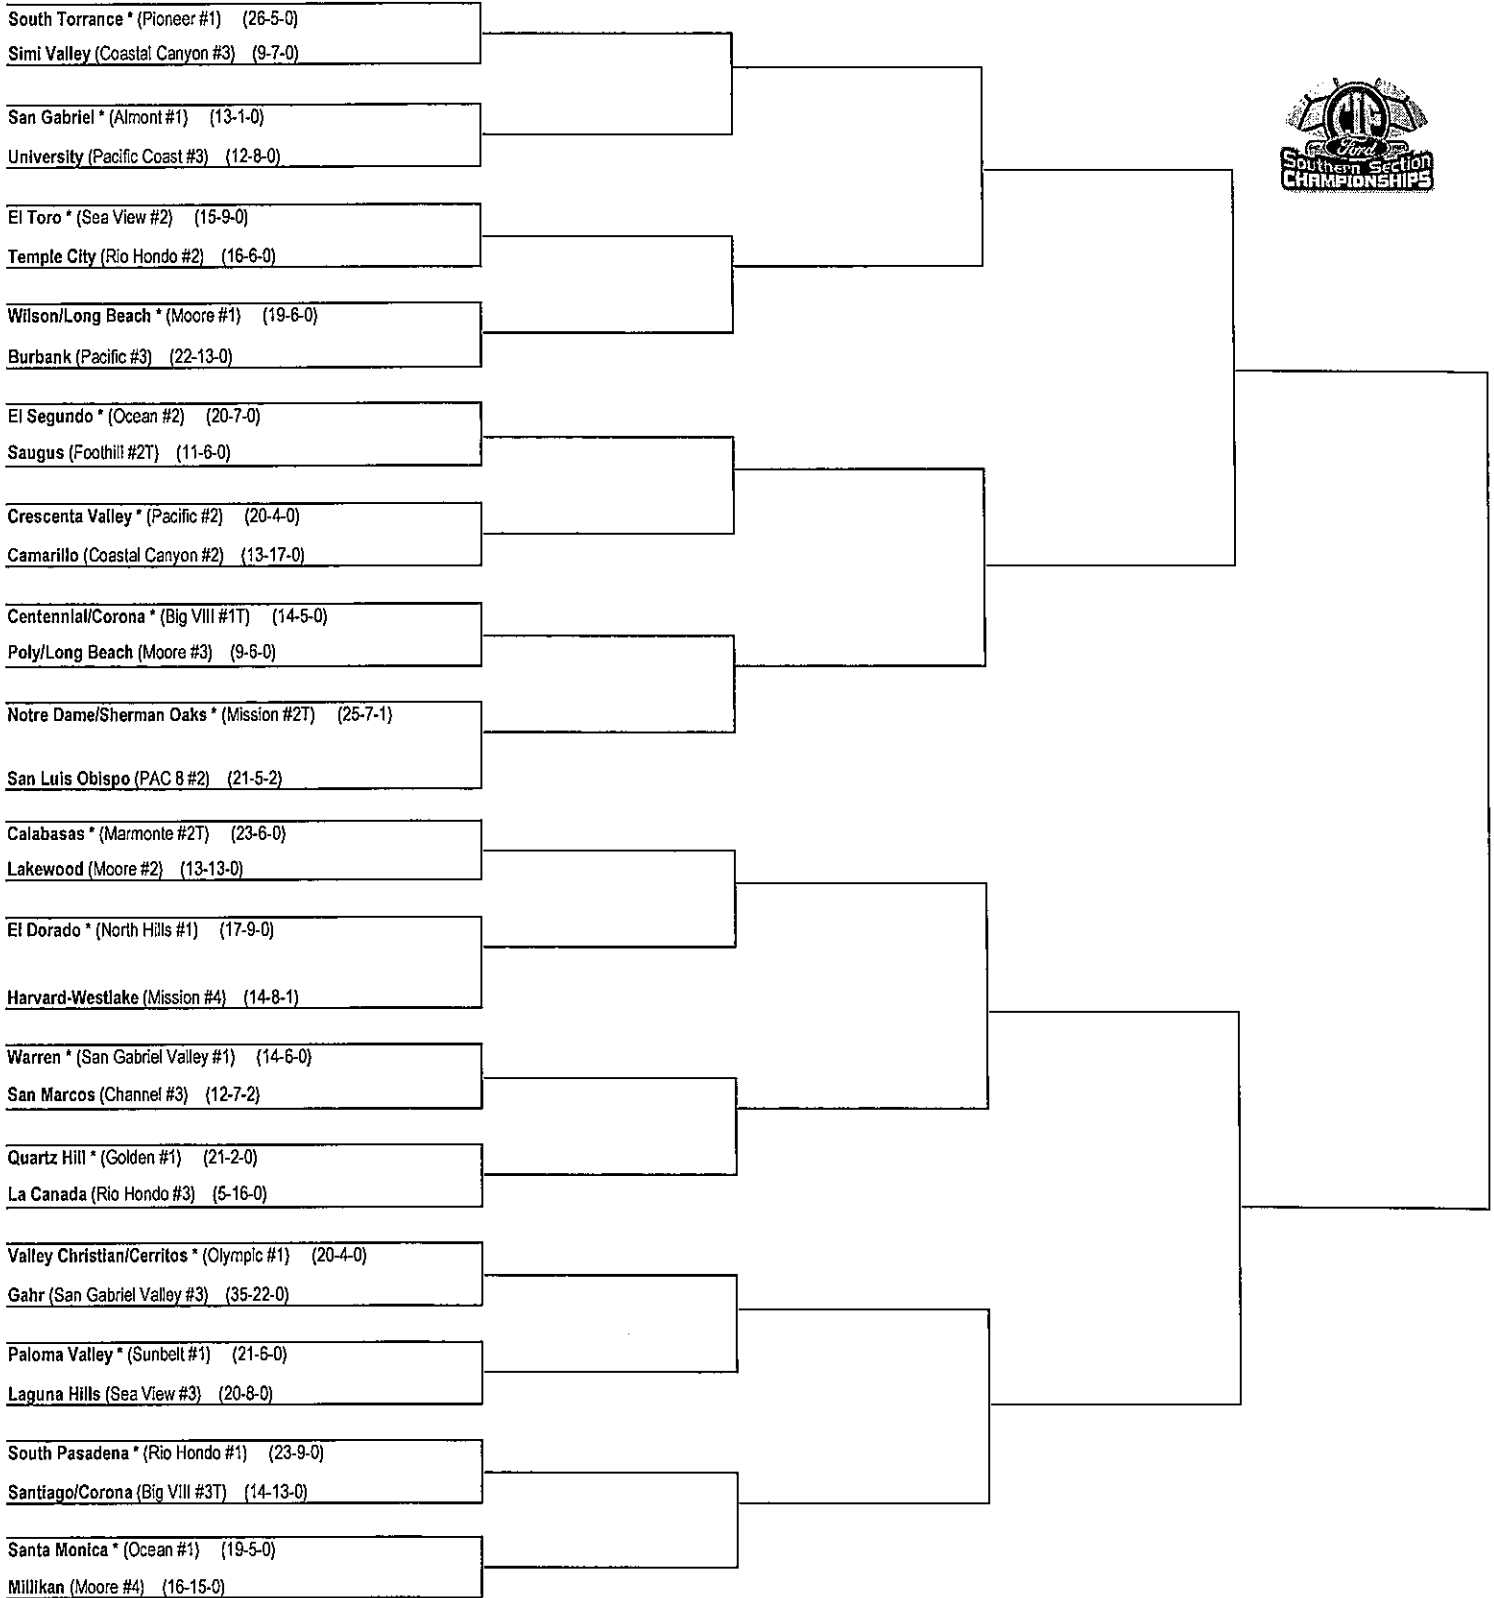

Quarter Final

Semi Final

Final

*Denote host school. This draw sheet was made based upon information available to the CIF-SS as of 5/3/2017. We reserve the right to adjust the draw sheet at any time. All Teams receiving a Bye in the first round shall be the host team in the next round. All games except for the final round will start at 7:00 p.m. unless another time is mutually agreed upon and clearance is received from the CIF-SS Office. Pre-Flips will be available following the first-round matches. Pre-flip for subsequent rounds are also available at www.cifss.org. Please submit your scores immediately following the game at CIFSSHOME.ORG. Brackets results are available on our web site @ www.cifss.org.