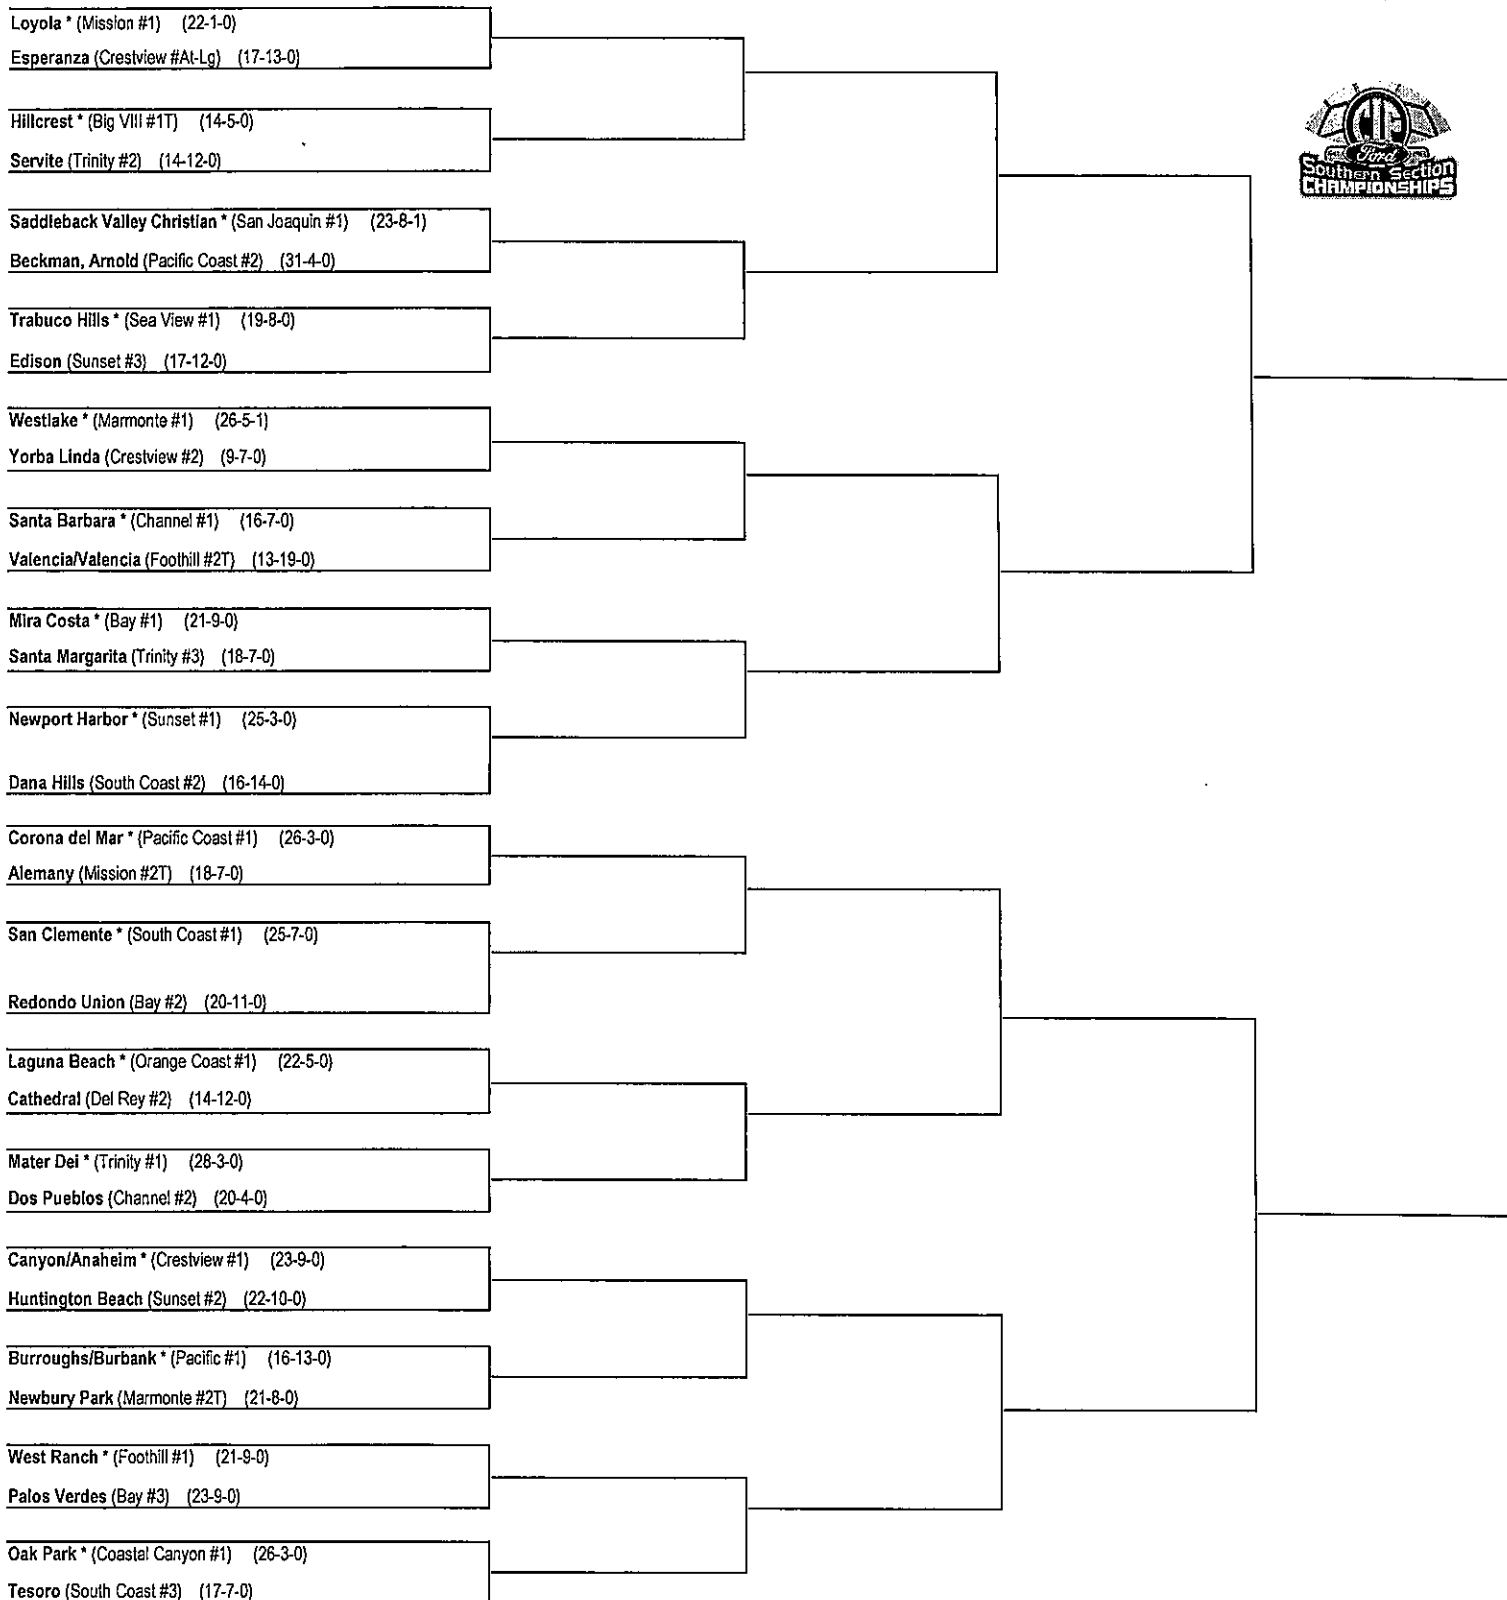

7:00pm 05/17/2017

TBA 05/20/2017

First Round

Second Round

Quarter Final

Semi Final

Final

*Denote host school. This draw sheet was made based upon information available to the CIF-SS as of 5/3/2017. We reserve the right to adjust the draw sheet at any time. All Teams receiving a Bye in the first round shall be the host team in the next round. All games except for the final round will start at 7:00 p.m. unless another time is mutually agreed upon and clearance is received from the CIF-SS Office. Pre-Flips will be available following the first-round matches. Pre-flip for subsequent rounds are also available @ www.cifss.org. Please submit your scores immediately following the game at CIFSSHOME.ORG. Brackets results are available on our web site @ www.cifss.org.