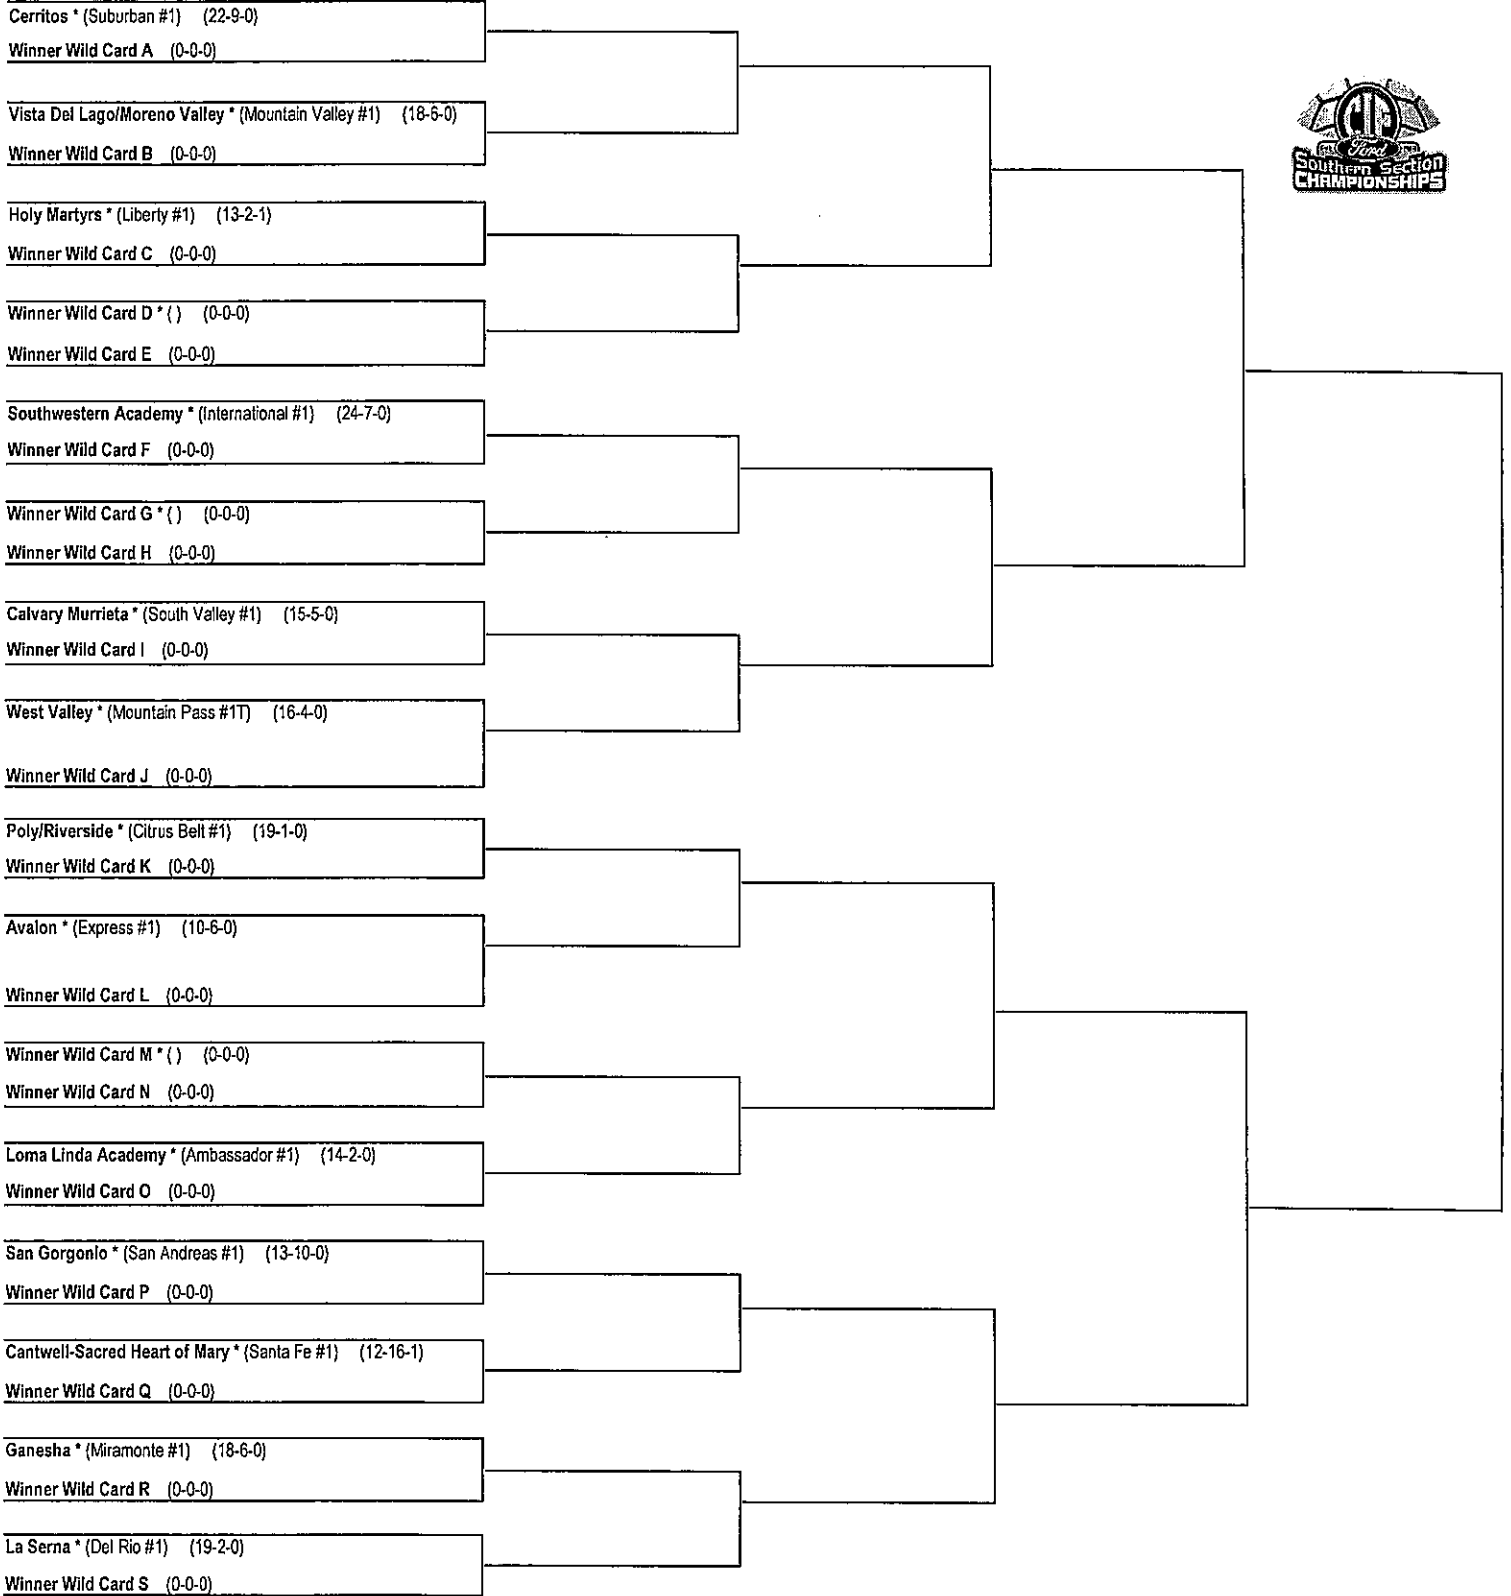

Quarter Final

Semi Final

Final

*Denote host school. This draw sheet was made based upon information available to the CIF-SS as of 5/3/2017. We reserve the right to adjust the draw sheet at any time. All Teams receiving a Bye in the first round shall be the host team in the next round. All games except for the final round will start at 7:00 p.m. unless another time is mutually agreed upon and clearance is received from the CIF-SS Office. Pre-Flips will be available following the first-round matches. Pre-flip for subsequent rounds are also available at www.cifss.org. Please submit your scores immediately following the game at CIFSSHOME.ORG. Brackets results are available on our web site @ www.cifss.org.