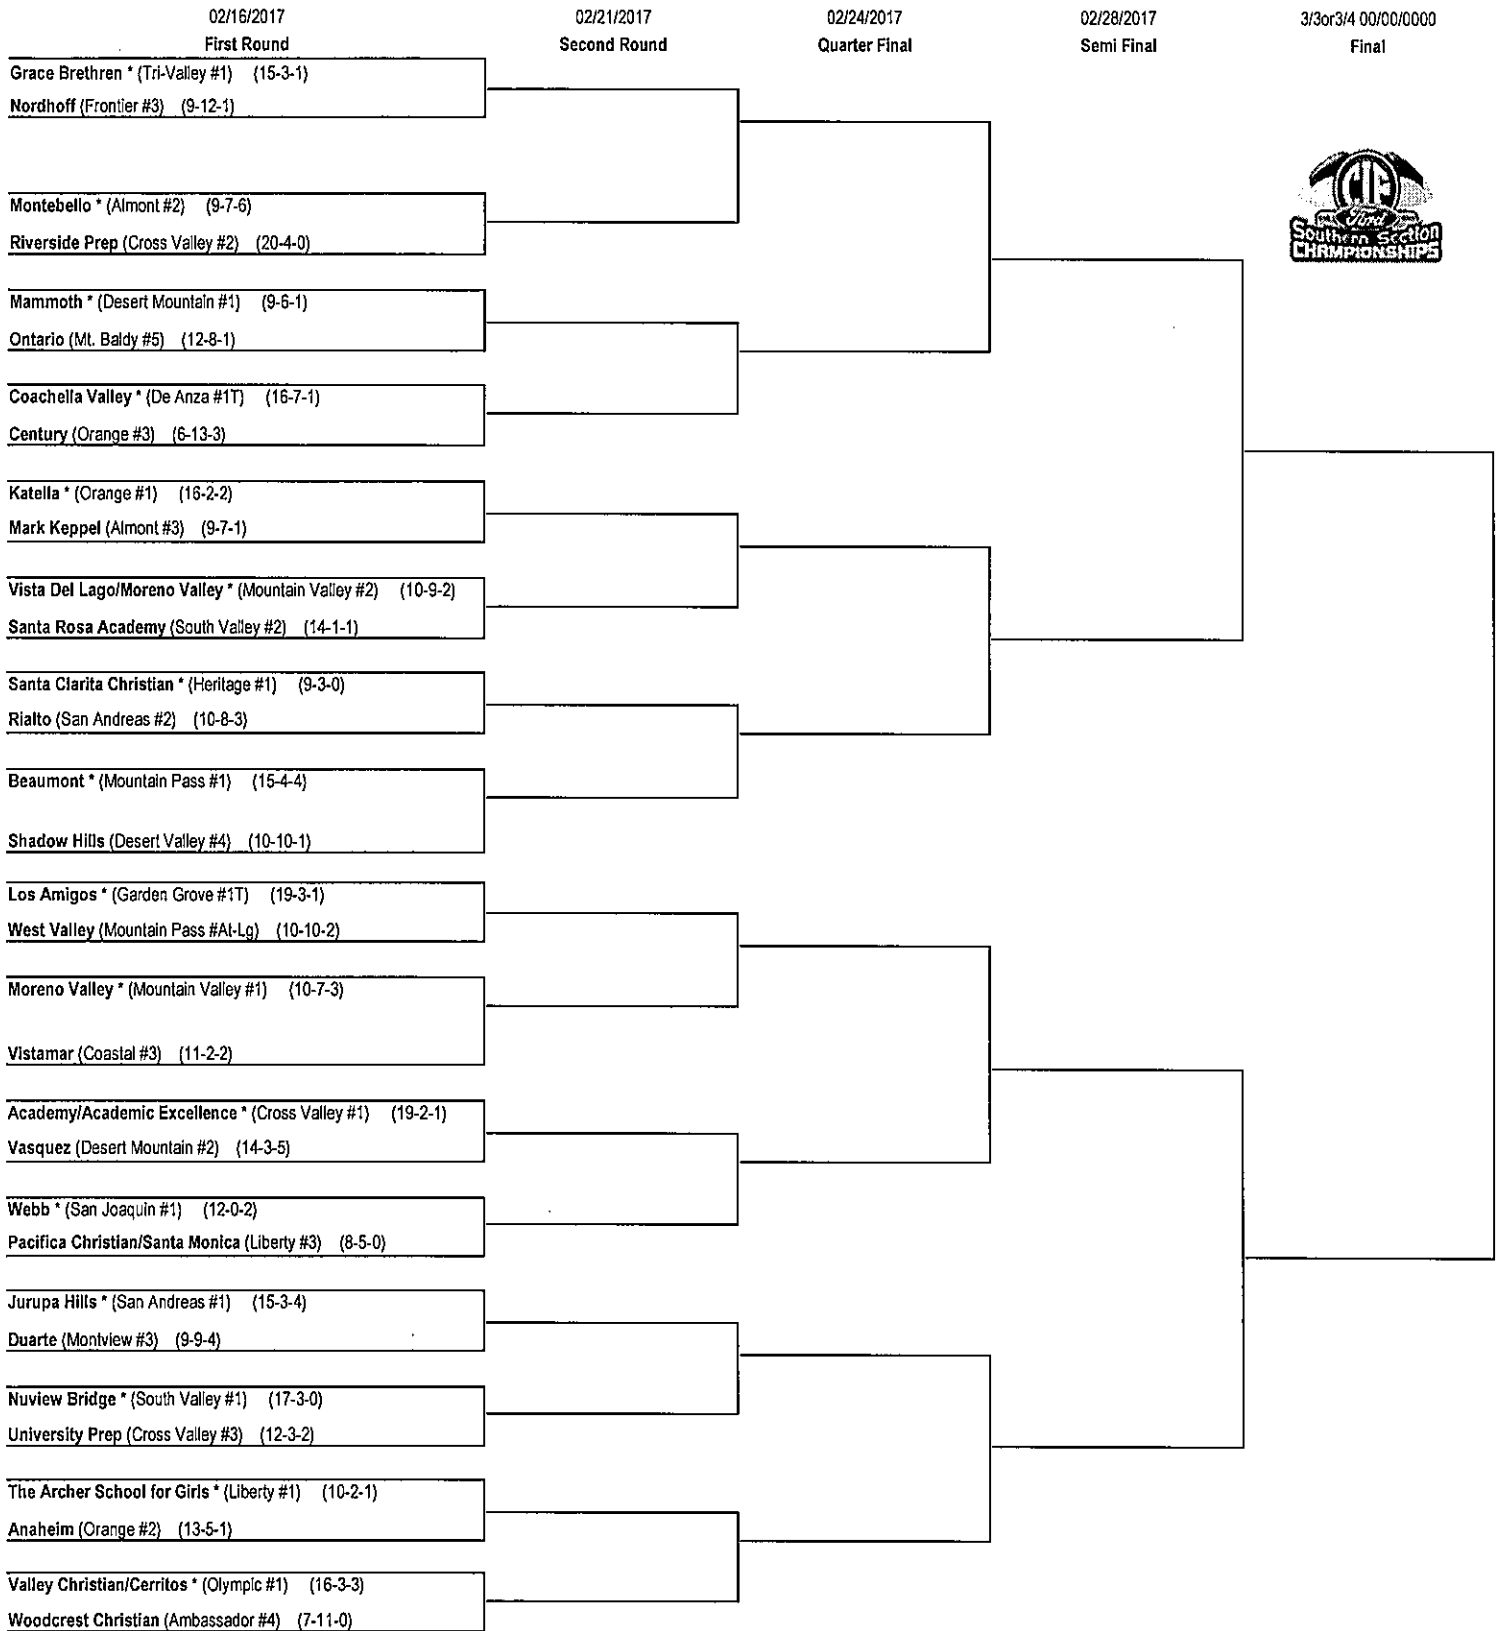

2017 CIF-SOUTHERN SECTION FORD GIRLS SOCCER DIVISION 6 CHAMPIONSHIPS

This draw sheet was made based upon information available to the CIF-SS as of 2/9/2017. We reserve the right to adjust the draw sheet as a result of information which would update any final league standings. All games with the exception of the final round will begin at 3:00 pm or 5:00 pm (DETERMINED BY THE HOME TEAM) and reported to the CIF office as well as the opponent for confirmation. Pre flips for the second round will be held on Wednesday, 2/15/17 @ 8:30am, Pre Flips for quarterfinals will be held on Friday, 2/17/17 @ 10:00am and for semi-finals on Wednesday, 2/22/17 @ 9:30am in the lobby of the CIF-SS. Please also call scores in to your local newspapers. Draw results available on our web site @ www.cifss.org.