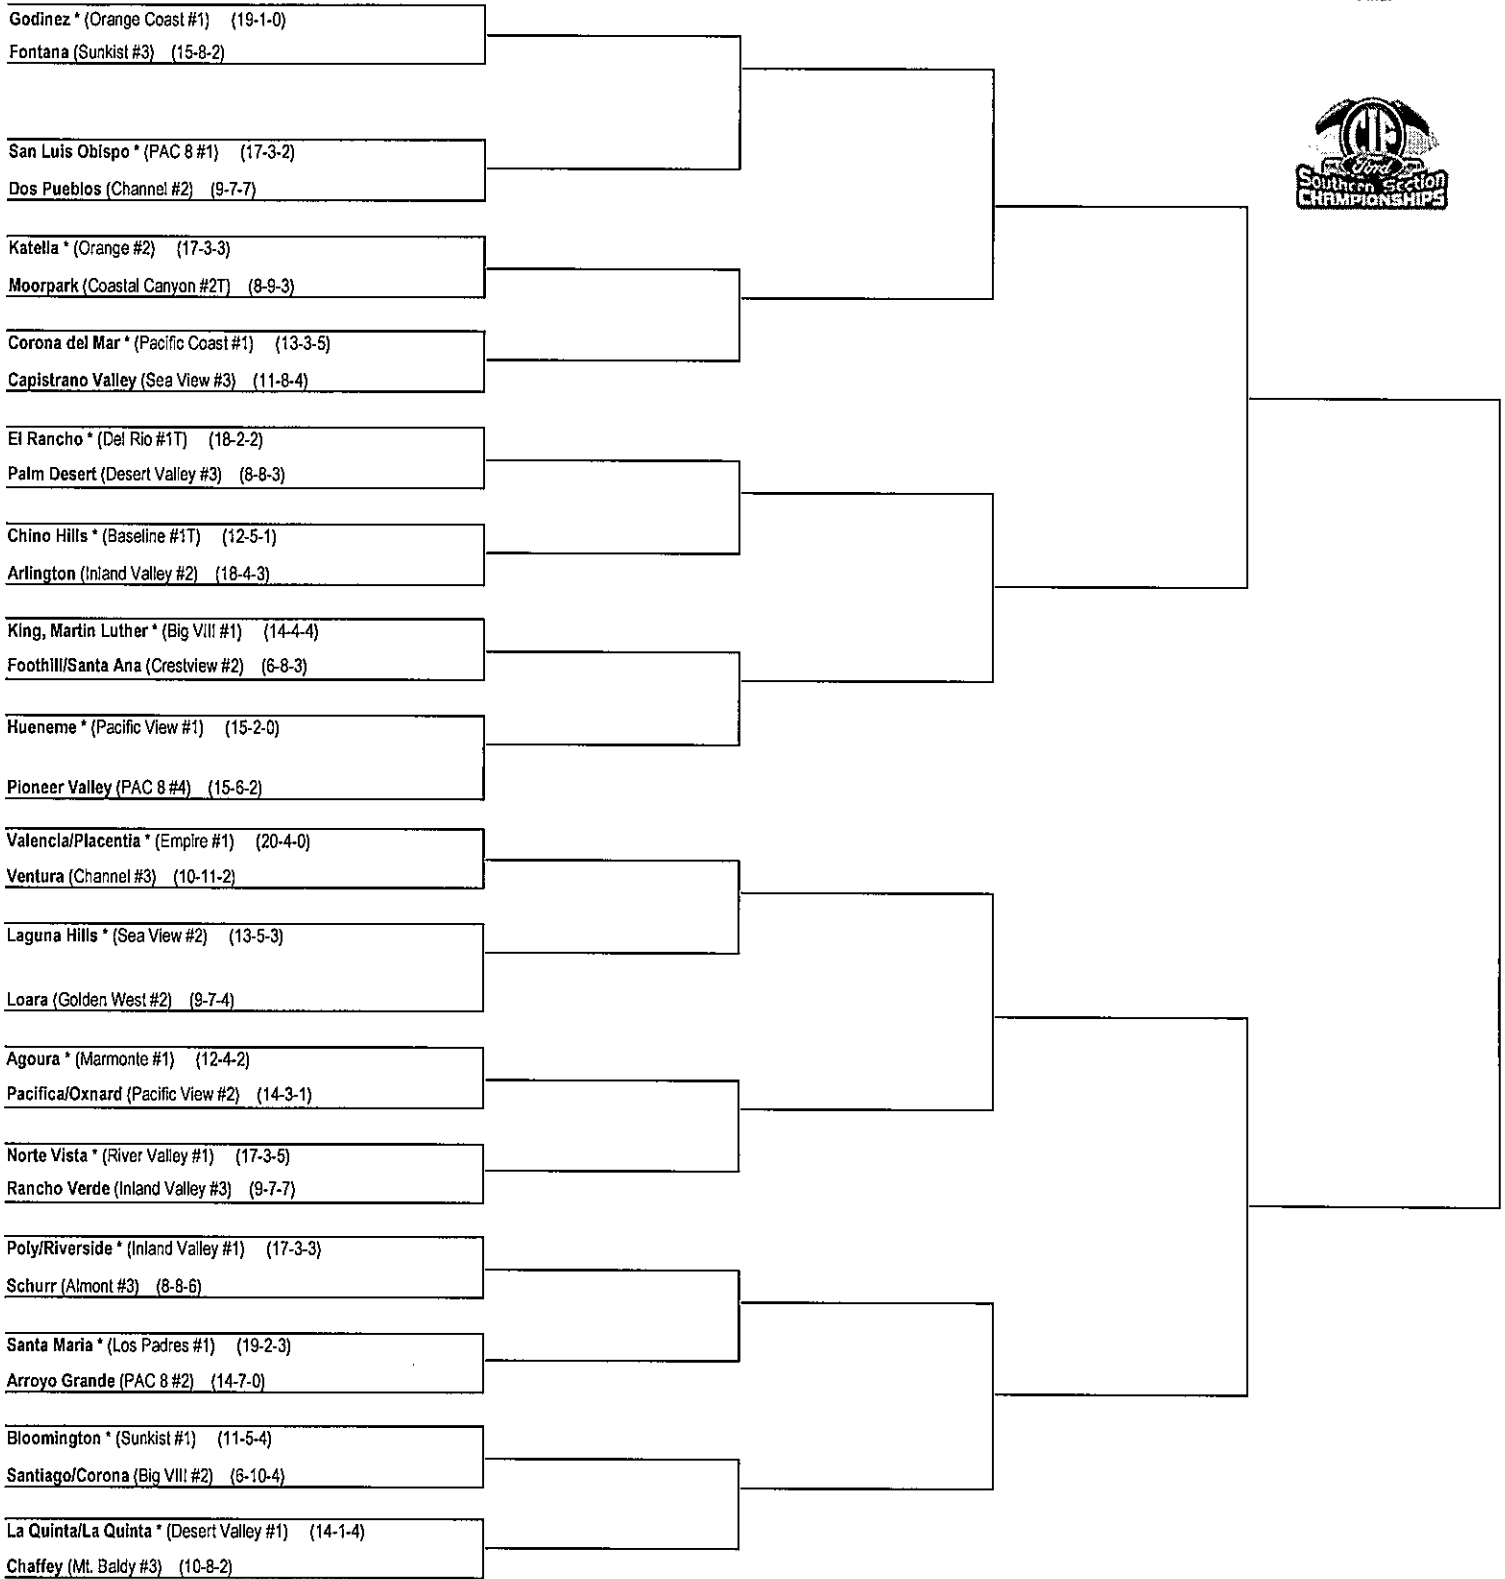

2017 CIF-SS FORD BOYS SOCCER DIVISION 2 CHAMPIONSHIPS

3:00pm 02/17/2017

3:00pm 02/22/2017

3:00pm 02/25/2017

3:00pm 02/28/2017

TBA 00/00/0000

First Round

Second Round

Quarter Final

Semi Final

Final

This draw sheet was made based upon information available to the CIF-SS as of 2/9/17. We reserve the right to adjust the draw sheet as a result of information which would update any final league standings. All playoff game times with the exception of the final round is 3:00 pm or 5:00 pm (DETERMINED BY THE HOME TEAM) and reported to the CIF office as well as the opponent for confirmation. Coin flips for the second round will be held on Thursday, 2/16. Pre Flips for subsequent rounds will be available at www.cifss.org as follows: Quarterfinals-2/18 by 11:00am, Semi's-2/23 by 9:30am, and Finals - 2/26 by 11:00am. Please submit your scores immediately following the game at CIFSSHOME.ORG. Call scores into your local newspaper. Draw results and Pre-Flips are available on our web site @ www.cifss.org.