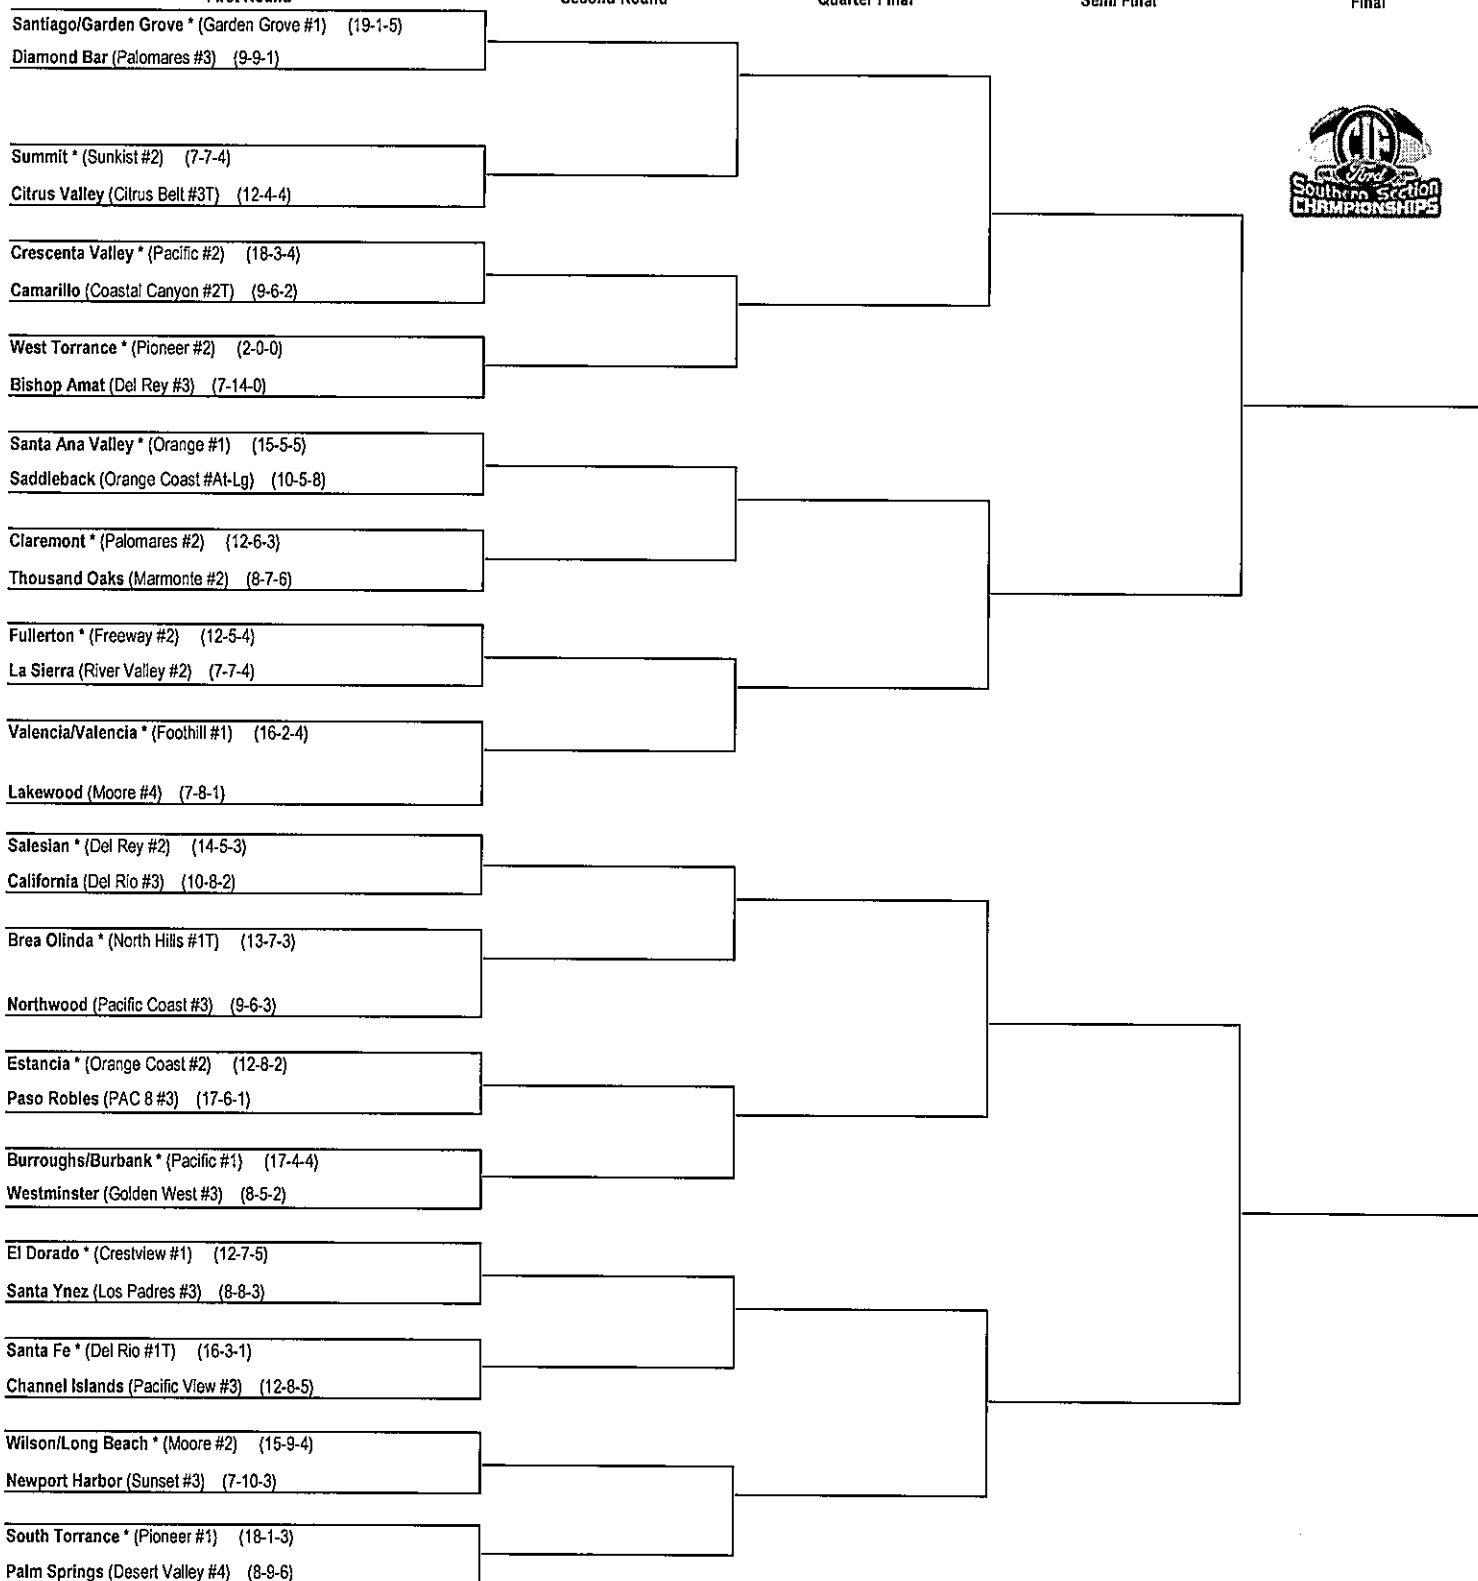

2017 CIF-SS FORD BOYS SOCCER DIVISION 3 CHAMPIONSHIPS

3:00pm 02/17/2017

3:00pm 02/22/2017

3:00pm 02/25/2017

3:00pm 02/28/2017

TBA 00/00/0000

First Round

Second Round

Quarter Final

Semi Final

Final

This draw sheet was made based upon information available to the CIF-SS as of 2/9/17. We reserve the right to adjust the draw sheet as a result of information which would update any final league standings. All playoff game times with the exception of the final round is 3:00 pm or 5:00 pm (DETERMINED BY THE HOME TEAM) and reported to the CIF office as well as the opponent for confirmation. Coin flips for the second round will be held on Thursday, 2/16. Pre Flips for subsequent rounds will be available at www.cifss.org as follows: Quarterfinals-2/18 by 11:00am, Semi's-2/23 by 9:30am, and Finals - 2/26 by 11:00am. Please submit your scores immediately following the game at CIFSSHOME.ORG. Call scores into your local newspaper. Draw results and Pre-Flips are available on our web site @ www.cifss.org.