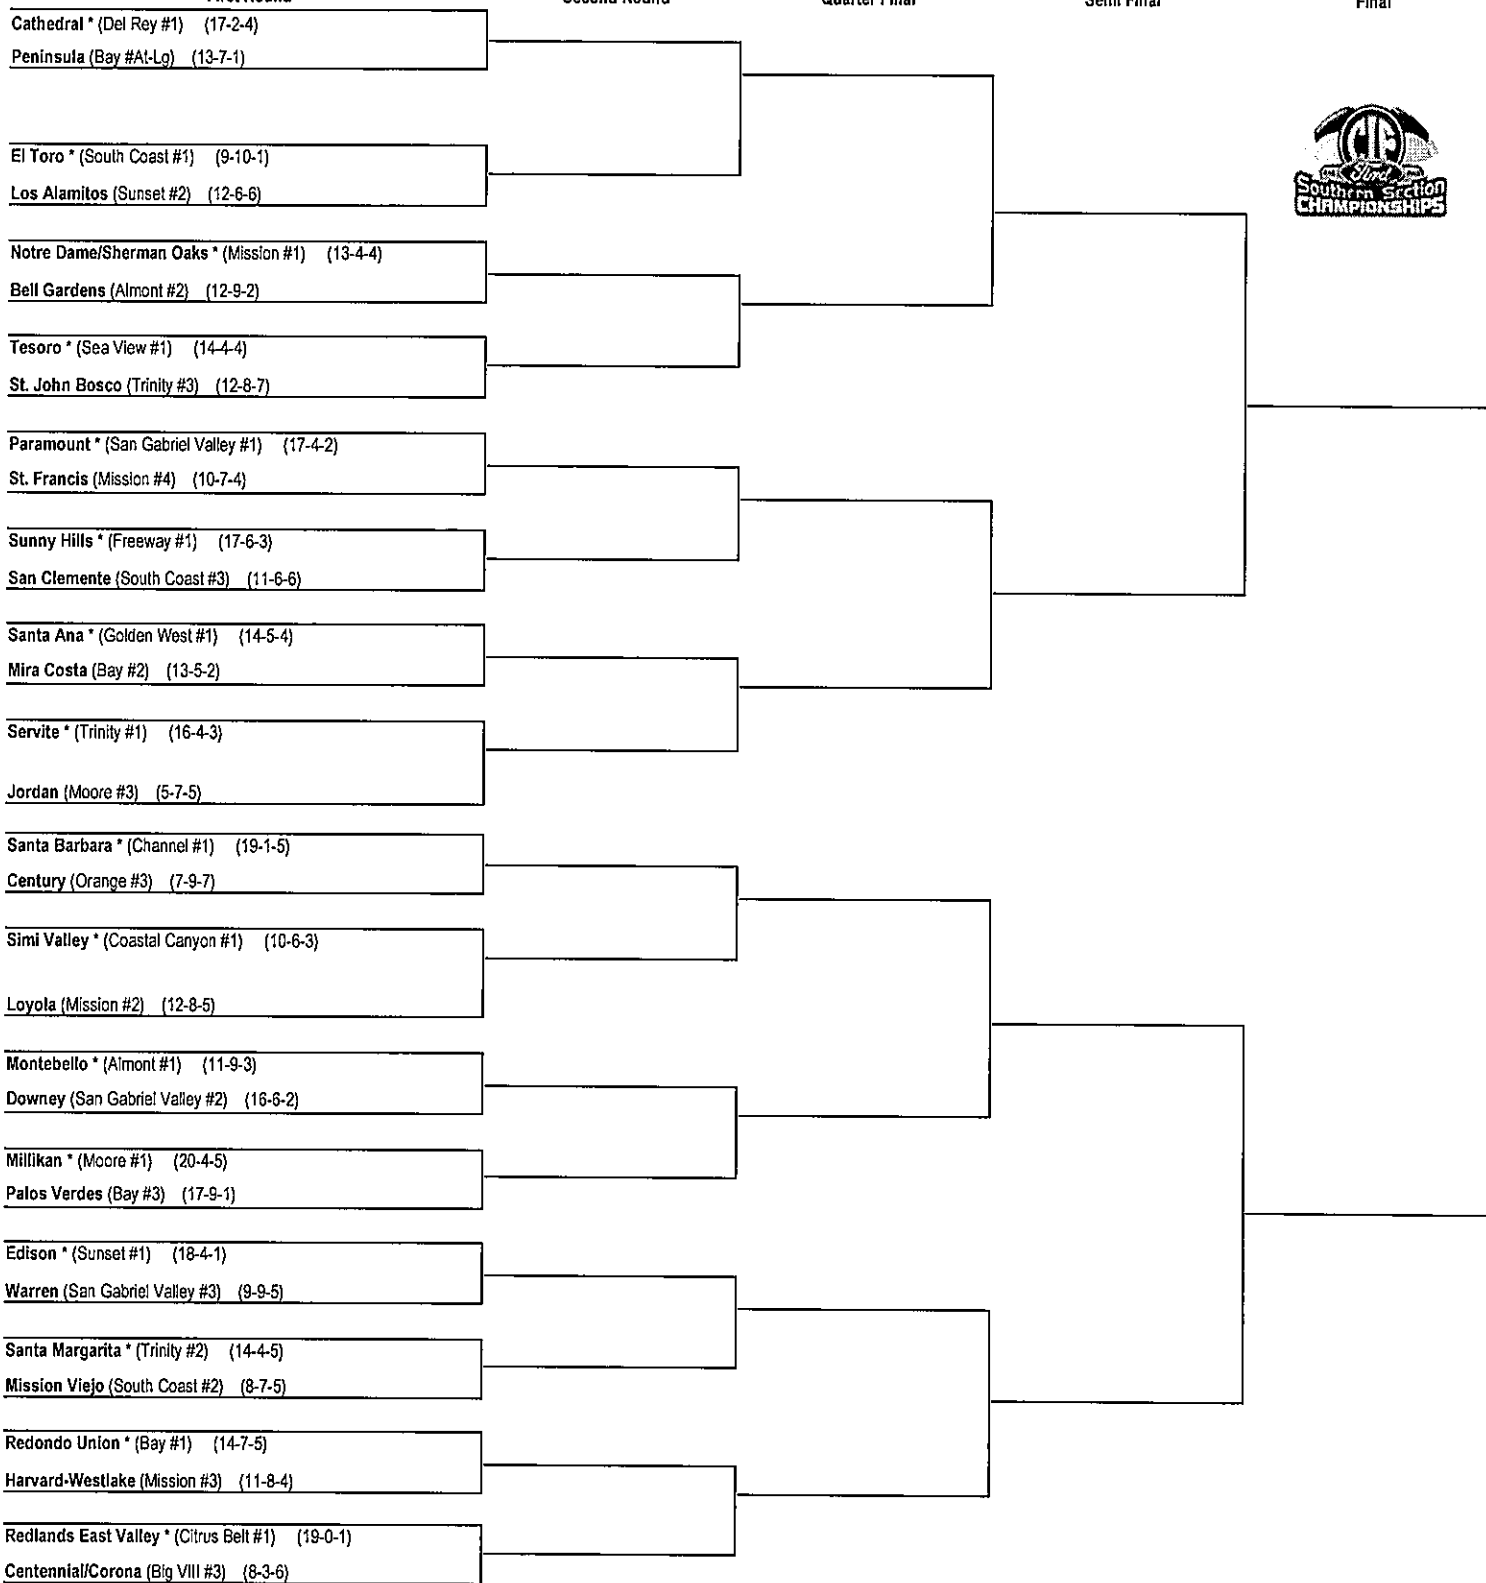

2017 CIF-SS FORD BOYS SOCCER DIVISION 1 CHAMPIONSHIPS

3:00pm 02/17/2017

3:00pm 02/22/2017

3:00pm 02/25/2017

3:00pm 02/28/2017

TBA 00/00/0000

First Round

Second Round

Quarter Final

Semi Final

Final

This draw sheet was made based upon information available to the CIF-SS as of 2/9/17. We reserve the right to adjust the draw sheet as a result of information which would update any final league standings. All playoff game times with the exception of the final round is 3:00 pm or 5:00 pm (DETERMINED BY THE HOME TEAM) and reported to the CIF office as well as the opponent for confirmation. Coin flips for the second round will be held on Thursday, 2/16. Pre Flips for subsequent rounds will be available at www.cifss.org as follows: Quarterfinals-2/18 by 11:00am, Semi's-2/23 by 9:30am, and Finals - 2/26 by 11:00am. Please submit your scores immediately following the game at CIFSSHOME.ORG. Call scores into your local newspaper. Draw results and Pre-Flips are available on our web site @ www.cifss.org.