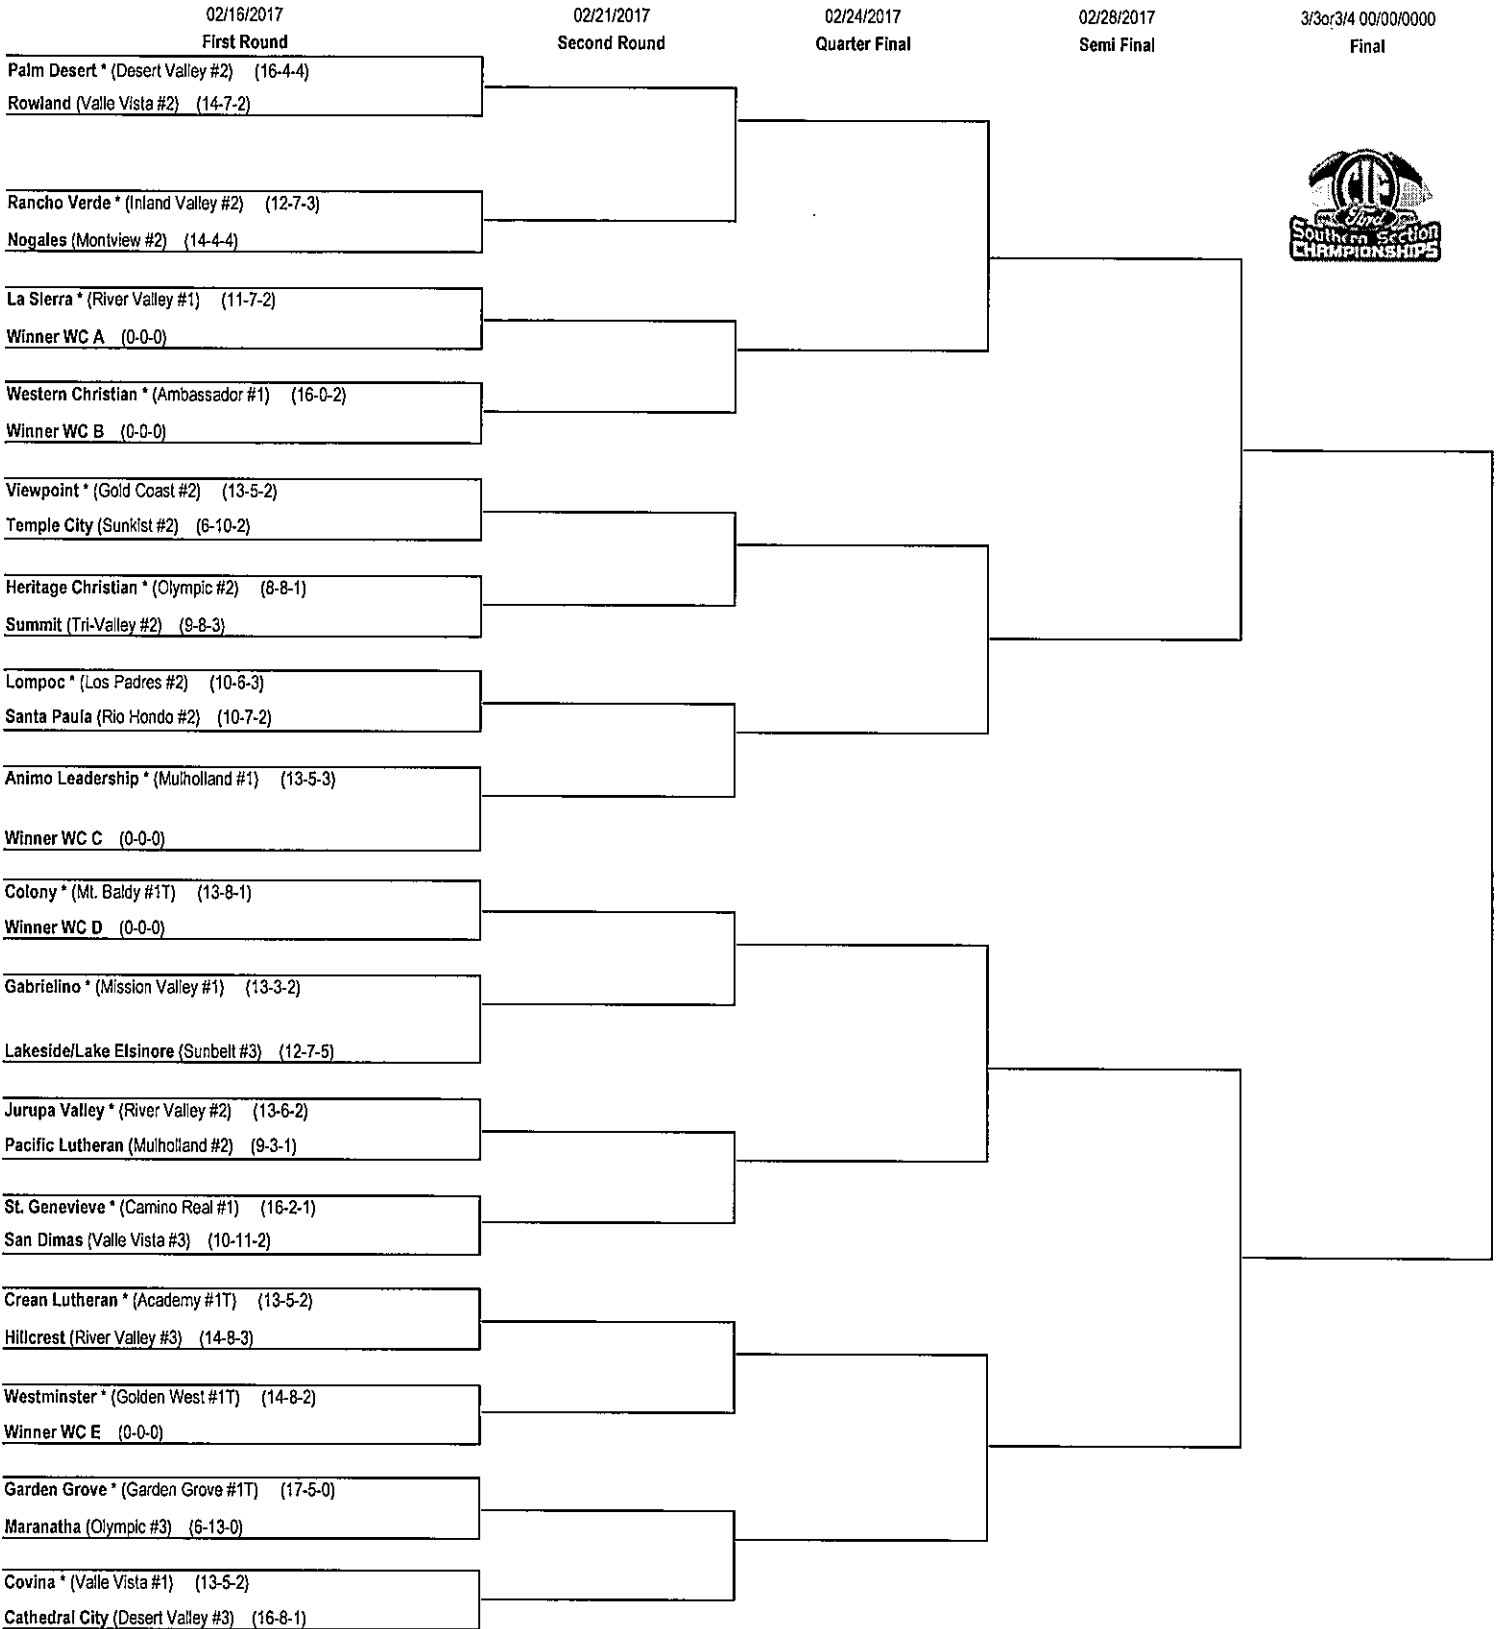

2017 CIF-SOUTHERN SECTION FORD GIRLS SOCCER DIVISION 5 CHAMPIONSHIPS

3/30/3/4 00/00/0000

This draw sheet was made based upon information available to the CIF-SS as of 2/9/2017. We reserve the right to adjust the draw sheet as a result of information which would update any final league standings. All games with the exception of the final round will begin at 3:00 pm or 5:00 pm (DETERMINED BY THE HOME TEAM) and reported to the CIF office as well as the opponent for confirmation. Pre flips for the second round will be held on Wednesday, 2/15/17 @ 8:30am, Pre Flips for quarterfinals will be held on Friday, 2/17/17 @ 10:00am and for semi-finals on Wednesday, 2/22/17 @ 9:30am in the lobby of the CIF-SS. Please also call scores in to your local newspapers. Draw results available on our web site @ www.cifss.org.