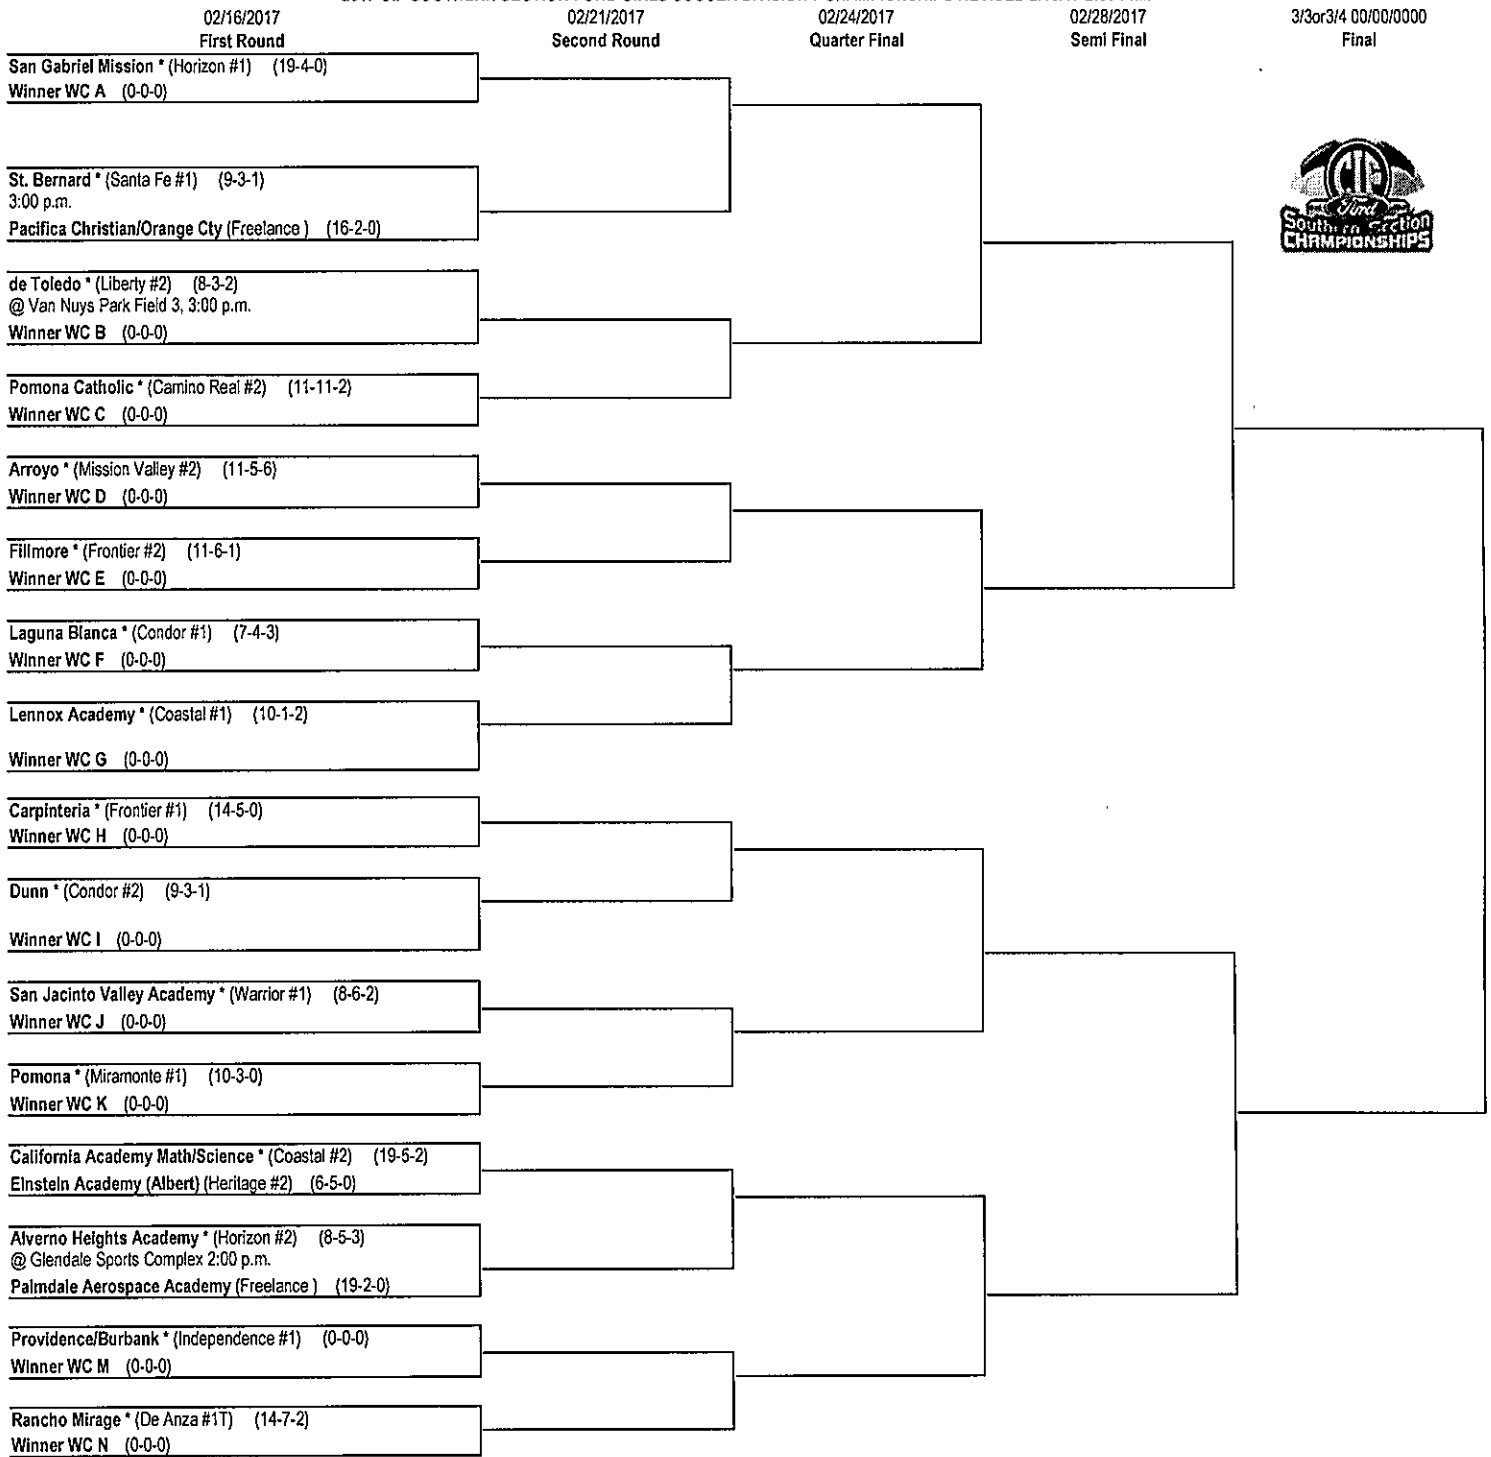

2017 CIF-SOUTHERN SECTION FORD GIRLS SOCCER DIVISION 7 CHAMPIONSHIPS REVISED 2/13/17 2:00 P.M.

3/30/17 00:00:00
Final

This draw sheet was made based upon information available to the CIF-SS as of 2/9/2017. We reserve the right to adjust the draw sheet as a result of information which would update any final league standings. All games with the exception of the final round will begin at 3:00 pm or 5:00 pm (DETERMINED BY THE HOME TEAM) and reported to the CIF office as well as the opponent for confirmation. Pre flips for the second round will be held on Wednesday, 2/15/17 @ 8:30am, Pre Flips for quarterfinals will be held on Friday, 2/17/17 @ 10:00am and for semi-finals on Wednesday, 2/22/17 @ 9:30am in the lobby of the CIF-SS. Please also call scores in to your local newspapers. Draw results available on our web site @ www.cifss.org.