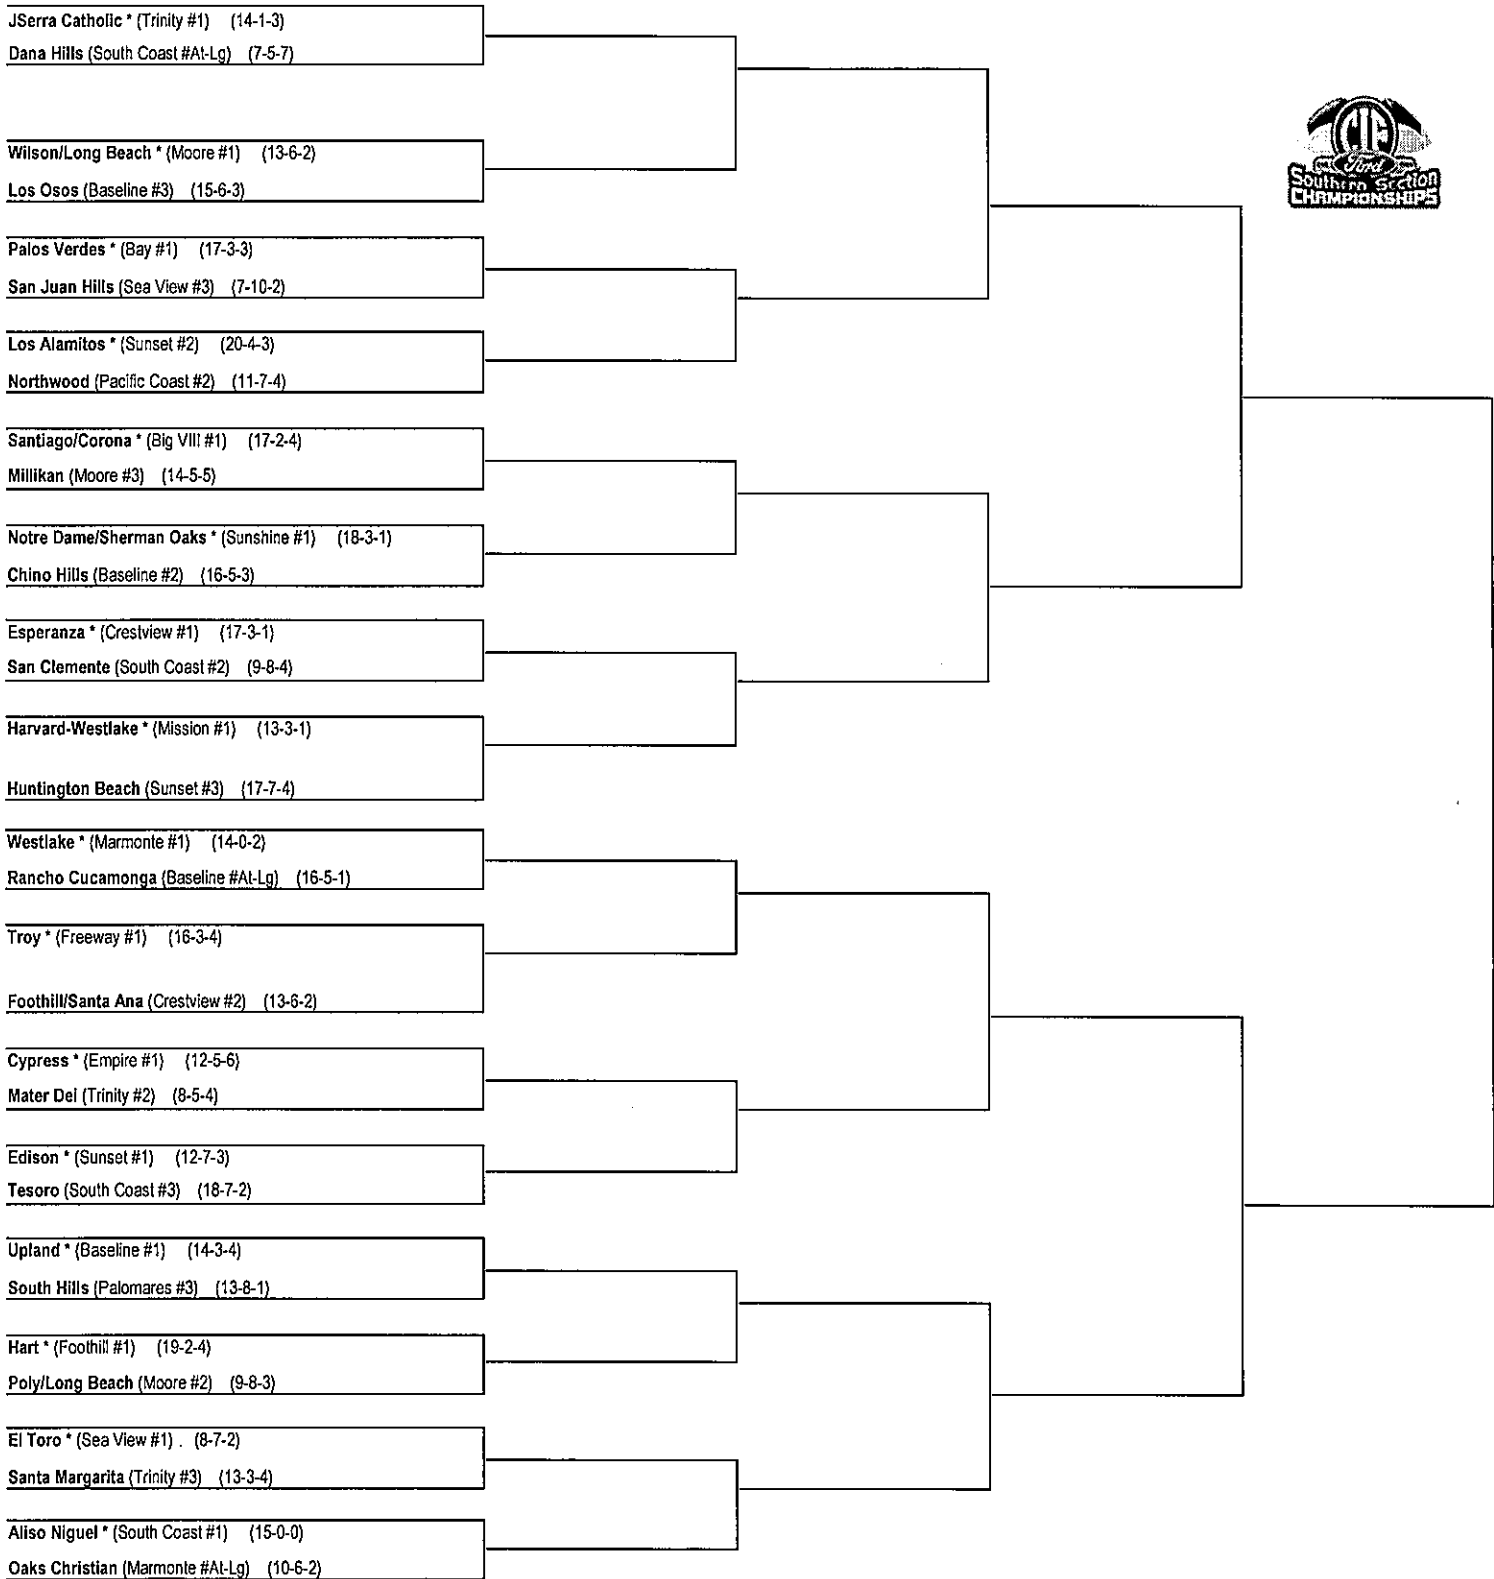

Second Round

Quarter Final

Semi Final

Final

This draw sheet was made based upon information available to the CIF-SS as of 2/9/2017. We reserve the right to adjust the draw sheet as a result of information which would update any final league standings. All games with the exception of the final round will begin at 3:00 pm or 5:00 pm (DETERMINED BY THE HOME TEAM) and reported to the CIF office as well as the opponent for confirmation. Pre flips for the second round will be held on Wednesday, 2/15/17 @ 8:30am, Pre Flips for quarterfinals will be held on Friday, 2/17/17 @ 10:00am and for semi-finals on Wednesday, 2/22/17 @ 9:30am in the lobby of the CIF-SS. Please also call scores in to your local newspapers. Draw results available on our web site @ www.cifss.org.