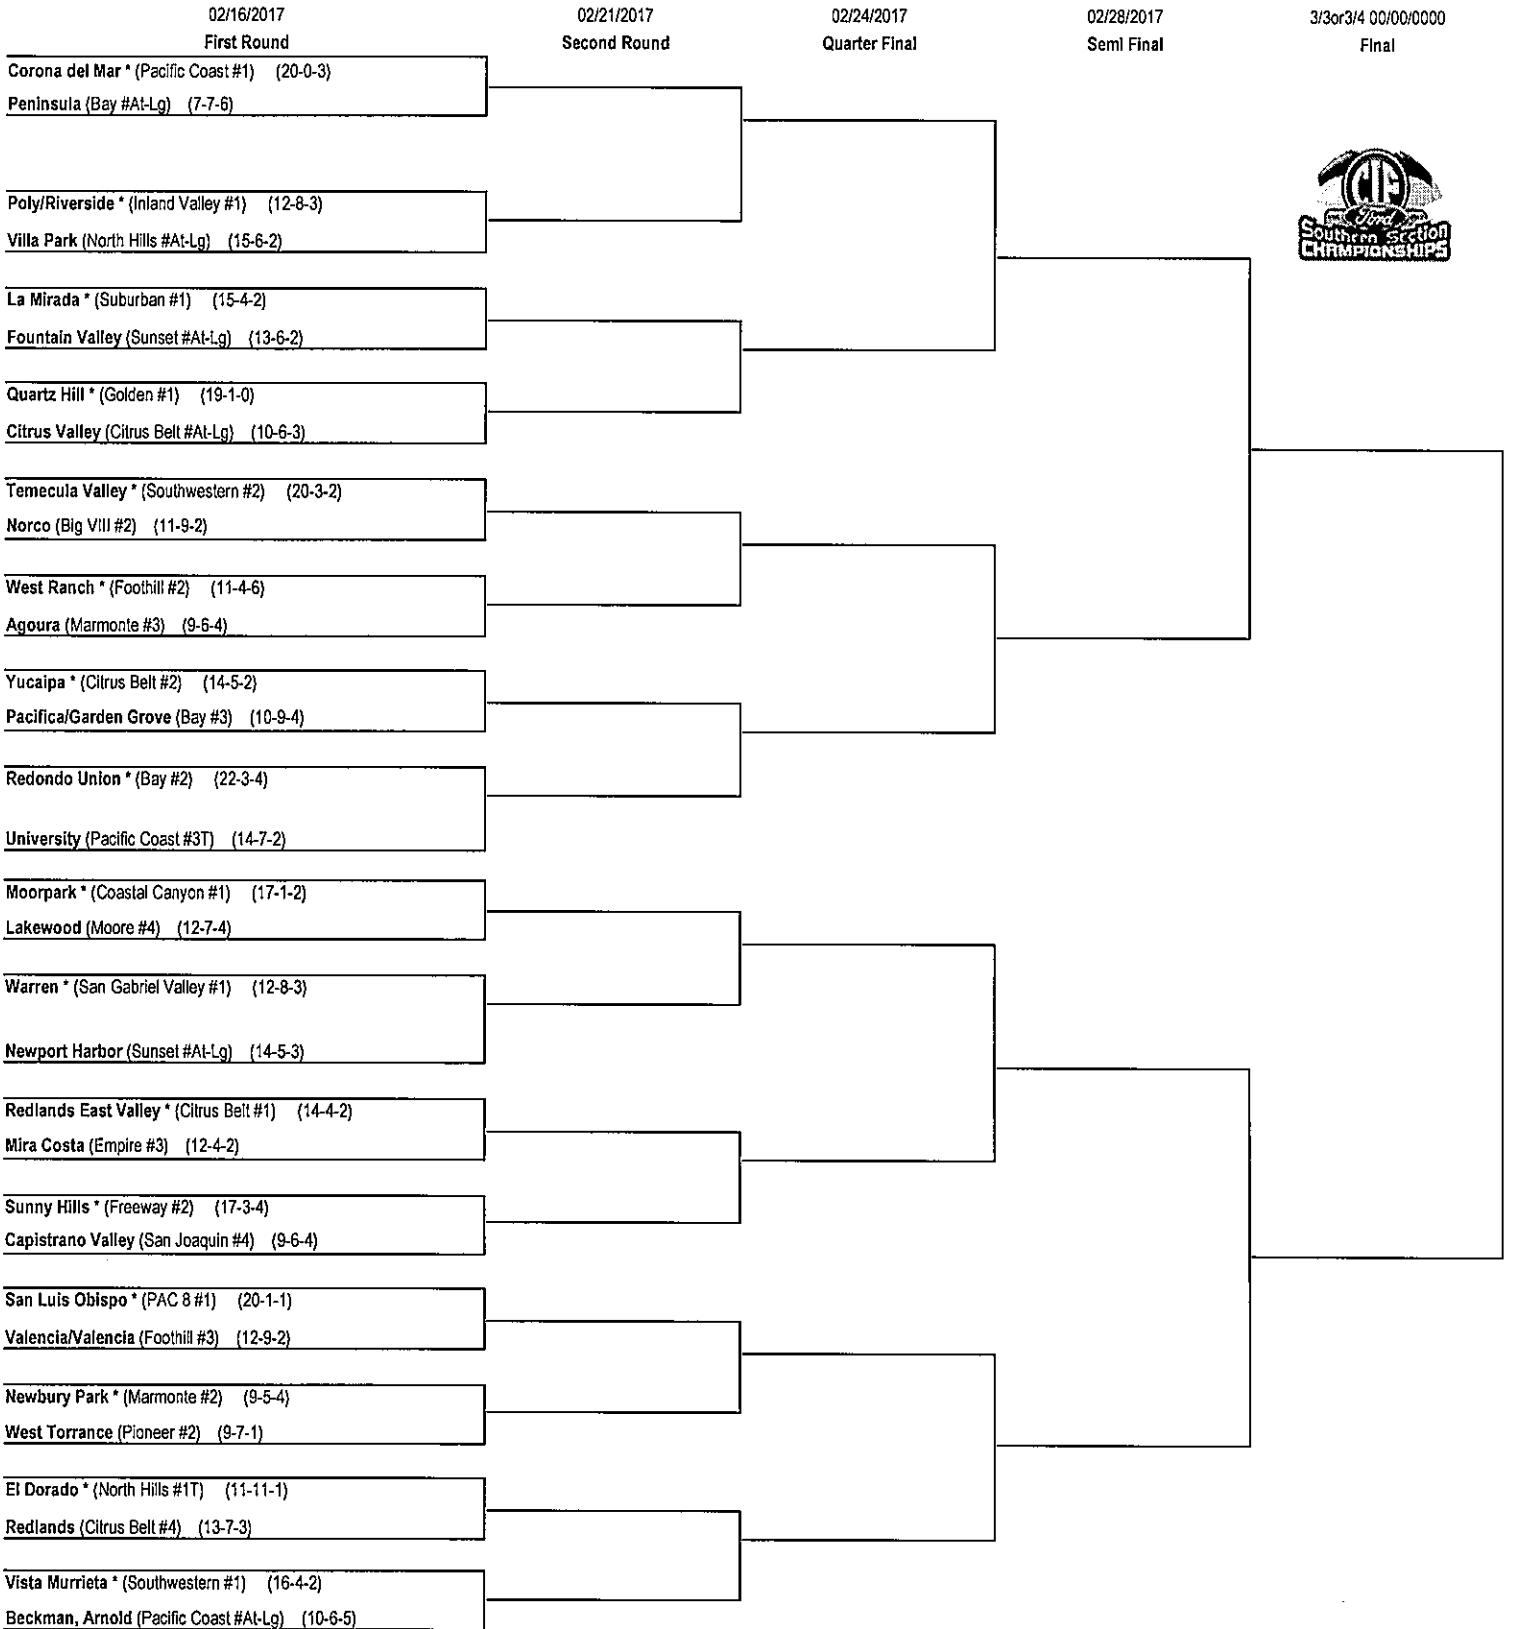

2017 CIF-SOUTHERN SECTION FORD GIRLS SOCCER DIVISION 2 CHAMPIONSHIPS

This draw sheet was made based upon information available to the CIF-SS as of 2/9/2017. We reserve the right to adjust the draw sheet as a result of information which would update any final league standings. All games with the exception of the final round will begin at 3:00 pm or 5:00 pm (DETERMINED BY THE HOME TEAM) and reported to the CIF office as well as the opponent for confirmation. Pre flips for the second round will be held on Wednesday, 2/15/17 @ 8:30am, Pre Flips for quarterfinals will be held on Friday, 2/17/17 @ 10:00am and for semi-finals on Wednesday, 2/22/17 @ 9:30am in the lobby of the CIF-SS. Please also call scores in to your local newspapers. Draw results available on our web site @ www.cifss.org.