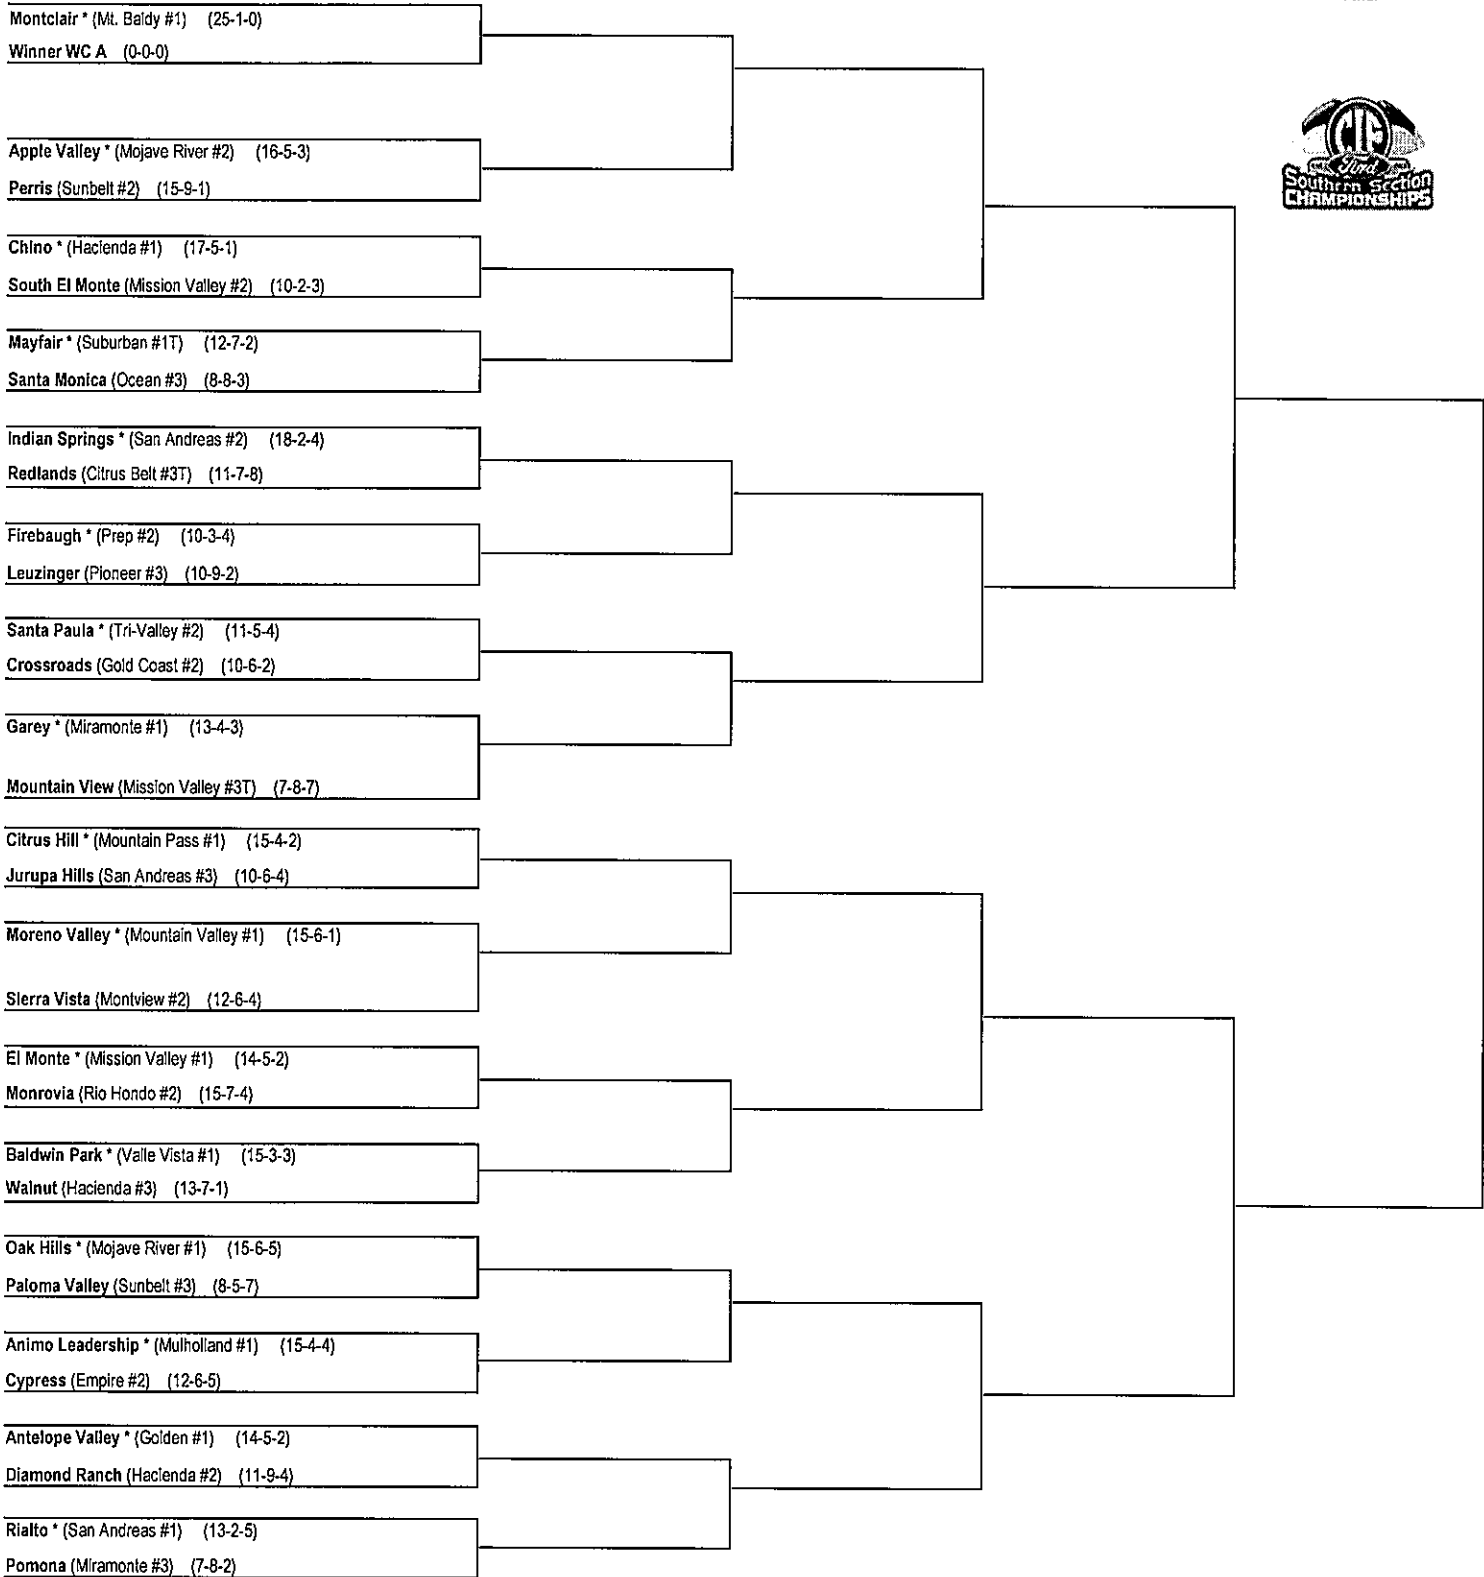

2017 CIF-SS FORD BOYS SOCCER DIVISION 5 CHAMPIONSHIPS

3:00pm 02/17/2017

3:00pm 02/22/2017

3:00pm 02/25/2017

3:00pm 02/28/2017

TBA 00/00/0000

First Round

Second Round

Quarter Final

Semi Final

Final

This draw sheet was made based upon information available to the CIF-SS as of 2/9/17. We reserve the right to adjust the draw sheet as a result of information which would update any final league standings. All playoff game times with the exception of the final round is 3:00 pm or 5:00 pm (DETERMINED BY THE HOME TEAM) and reported to the CIF office as well as the opponent for confirmation. Coin flips for the second round will be held on Thursday, 2/16. Pre Flips for subsequent rounds will be available at www.cifss.org as follows: Quarterfinals-2/18 by 11:00am, Semi's-2/23 by 9:30am, and Finals - 2/26 by 11:00am. Please submit your scores immediately following the game at CIFSSHOME.ORG. Call scores into your local newspaper. Draw results and Pre-Flips are available on our web site @ www.cifss.org.