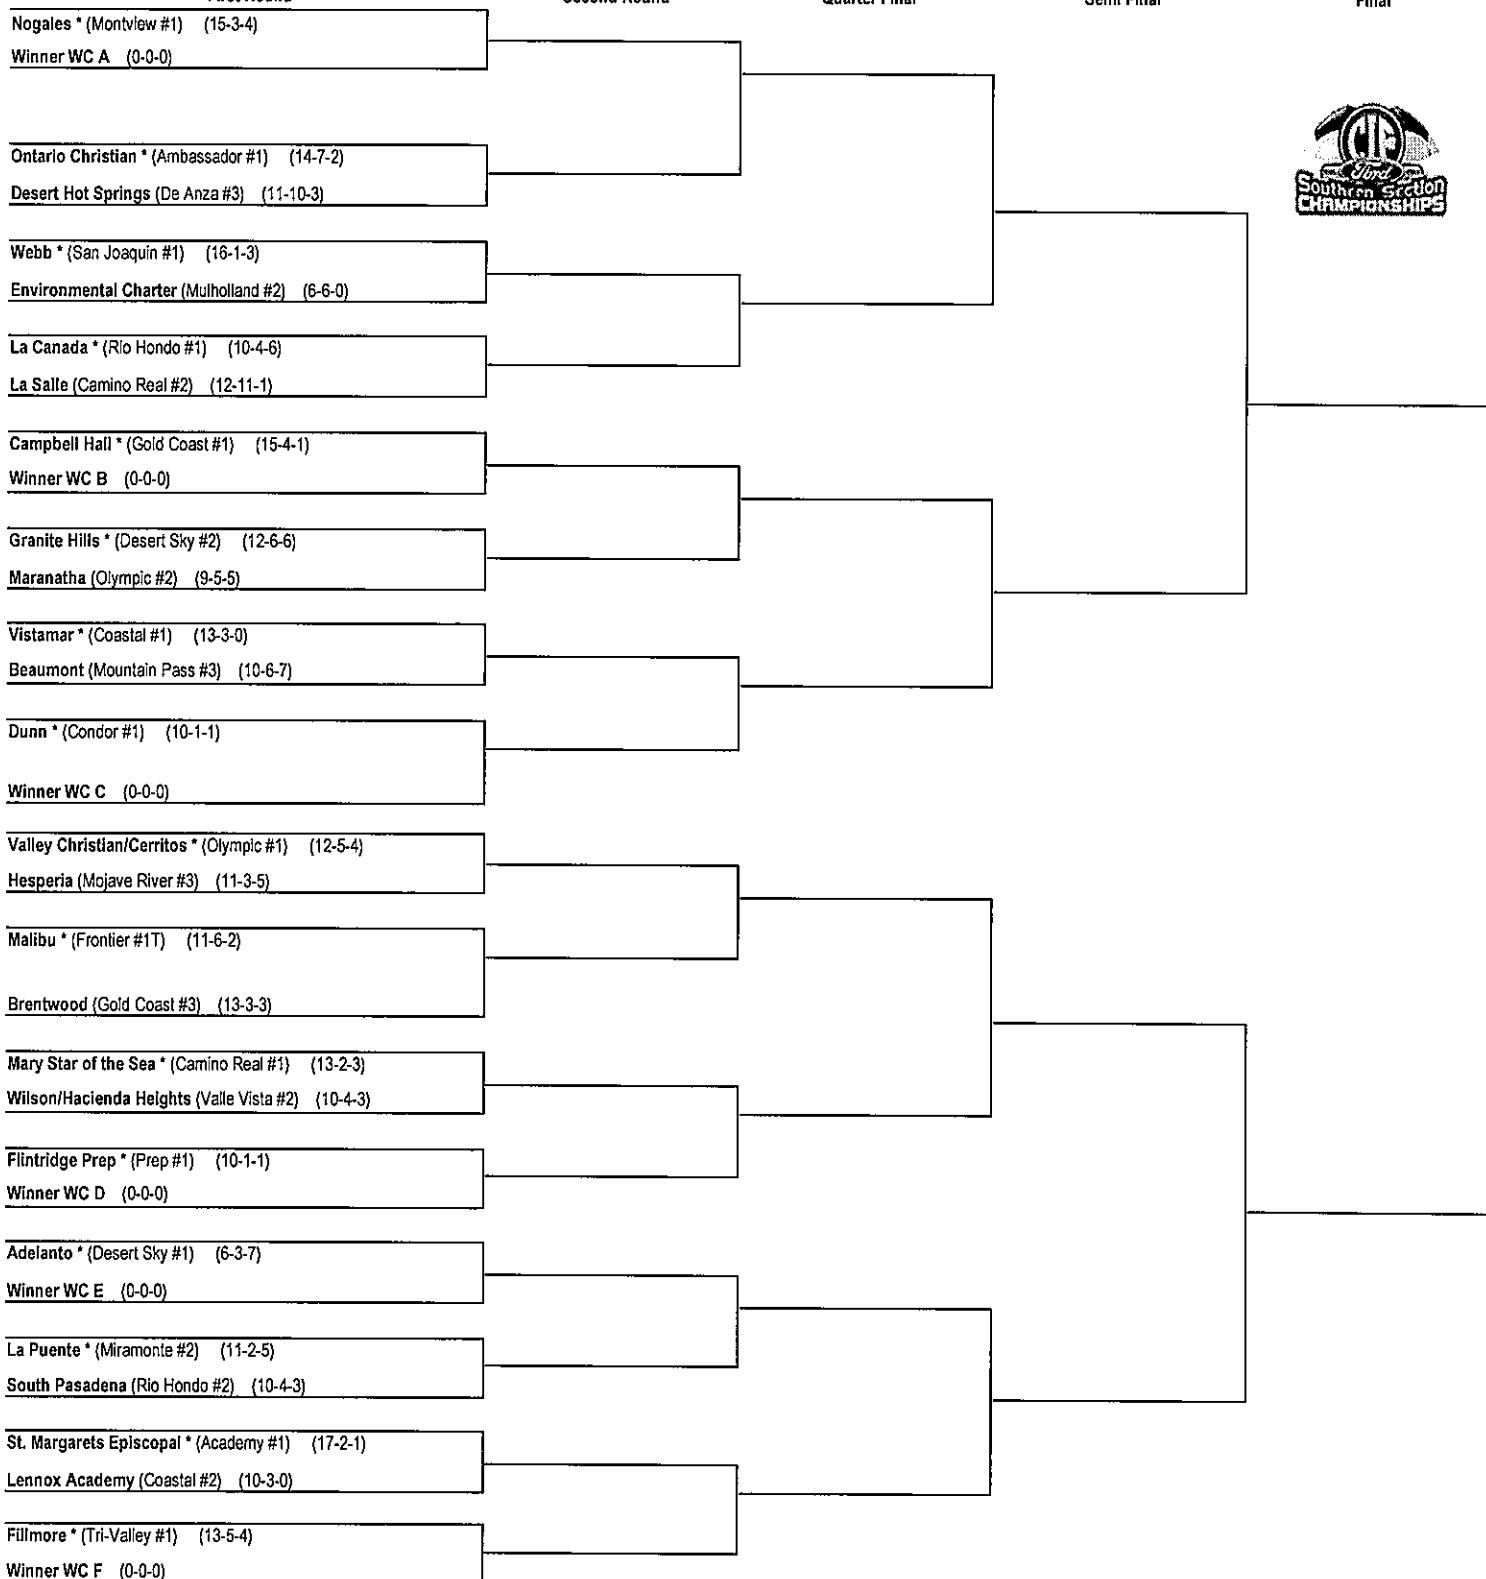

2017 CIF-SS FORD BOYS SOCCER DIVISION 6 CHAMPIONSHIPS

3:00pm 02/17/2017

3:00pm 02/22/2017

3:00pm 02/25/2017

3:00pm 02/28/2017

TBA 00/00/0000

First Round

Second Round

Quarter Final

Semi Final

Final

This draw sheet was made based upon information available to the CIF-SS as of 2/9/17. We reserve the right to adjust the draw sheet as a result of information which would update any final league standings. All playoff game times with the exception of the final round is 3:00 pm or 5:00 pm (DETERMINED BY THE HOME TEAM) and reported to the CIF office as well as the opponent for confirmation. Coin flips for the second round will be held on Thursday, 2/16. Pre Flips for subsequent rounds will be available at www.cifss.org as follows: Quarterfinals-2/18 by 11:00am, Semi's-2/23 by 9:30am, and Finals - 2/26 by 11:00am. Please submit your scores immediately following the game at CIFSSHOME.ORG. Call scores into your local newspaper. Draw results and Pre-Flips are available on our web site @ www.cifss.org.