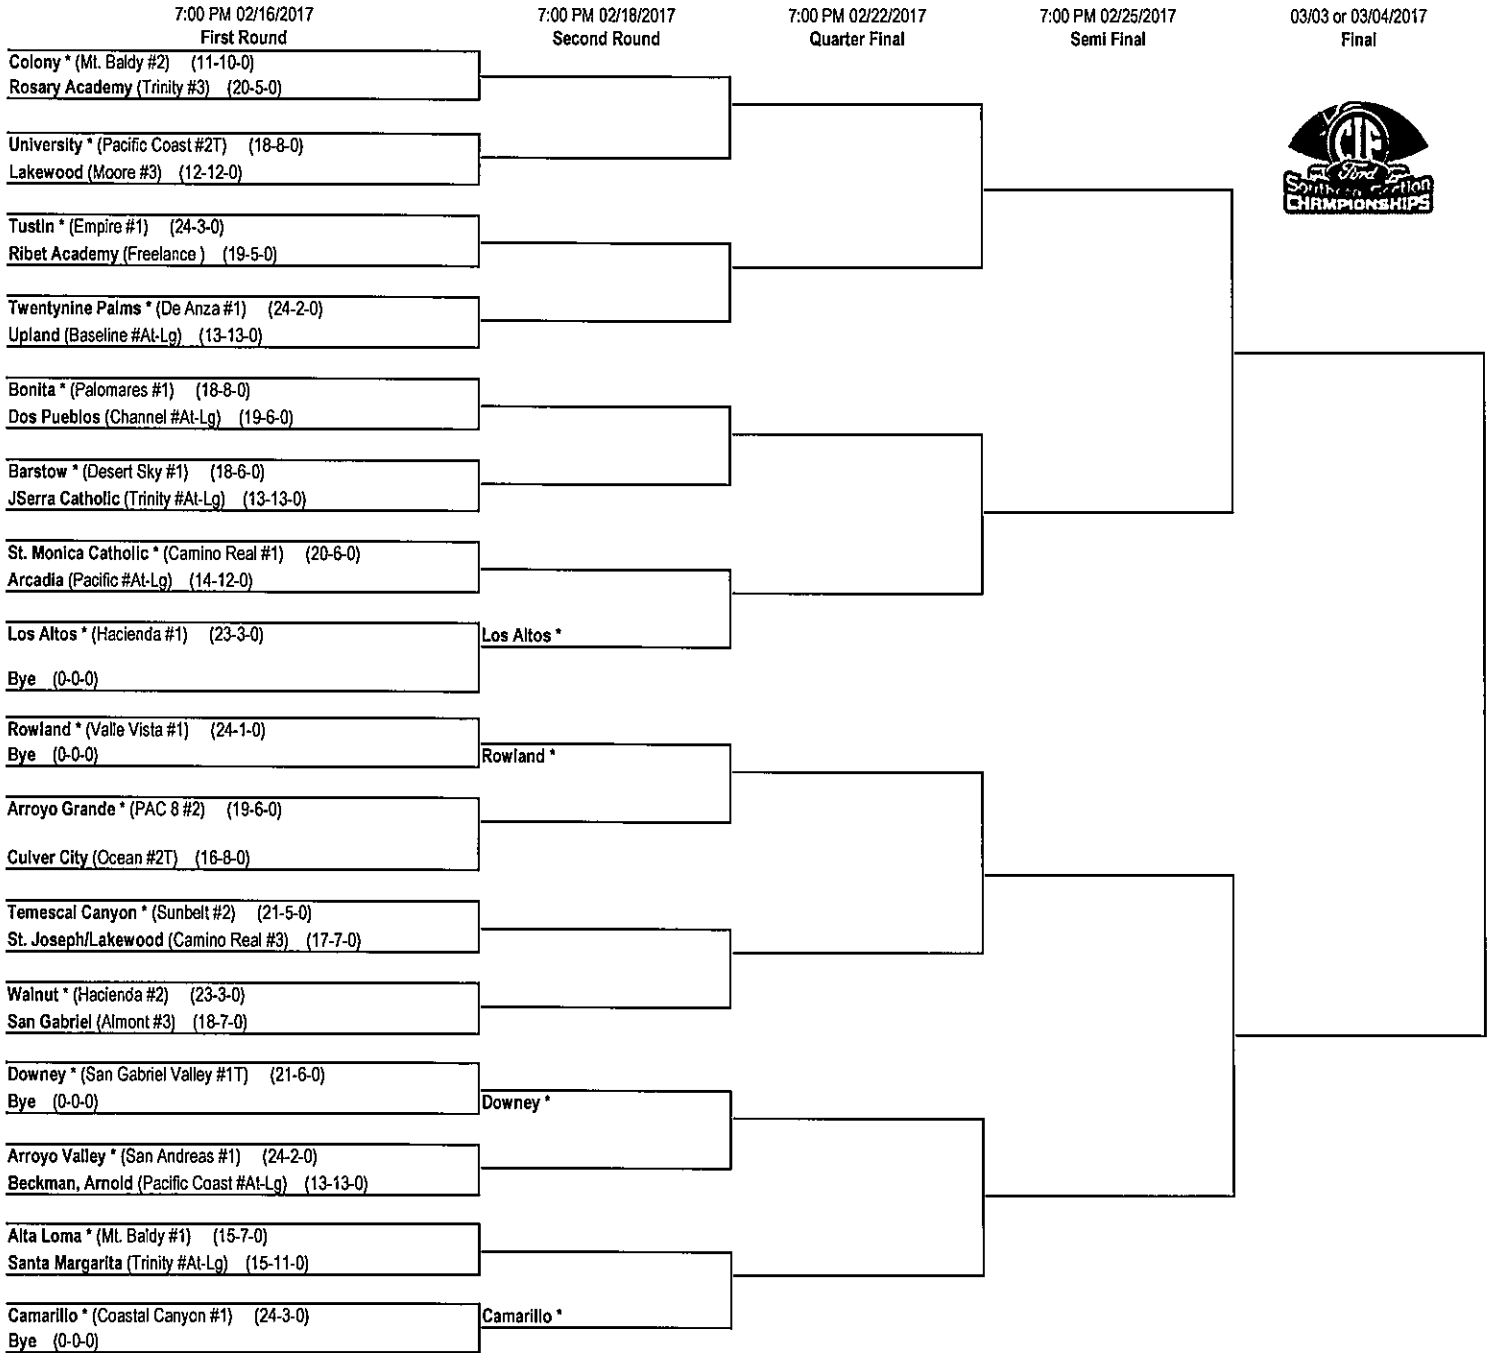

CIF-SS FORD GIRLS BASKETBALL DIVISION 2AA CHAMPIONSHIPS

*DENOTES HOST TEAM This draw was made based upon information available to the CIF-SS office as of 2/12/17. We reserve the right to adjust the draw sheet as a result of information which would update any final league standings. Please note: teams receiving a BYE in the first round shall be the host team in the next round. All games with the exception of the final round will start at 7:00 pm, unless another time is mutually agreed upon and clearance is received from the CIF-SS office. Coin flips will be held at the CIF-SS office. Refer to the Basketball Playoff Bulletin for dates and times of coin flips. PLEASE REPORT SCORES TO: CIF-SS OFFICE - www.cifsshome.org; THE REGISTER (714) 796-7804; L.A. DAILY NEWS (800) 888-6009 AND YOUR LOCAL NEWSPAPER. Draw results available on our web @ www.cifss.org.