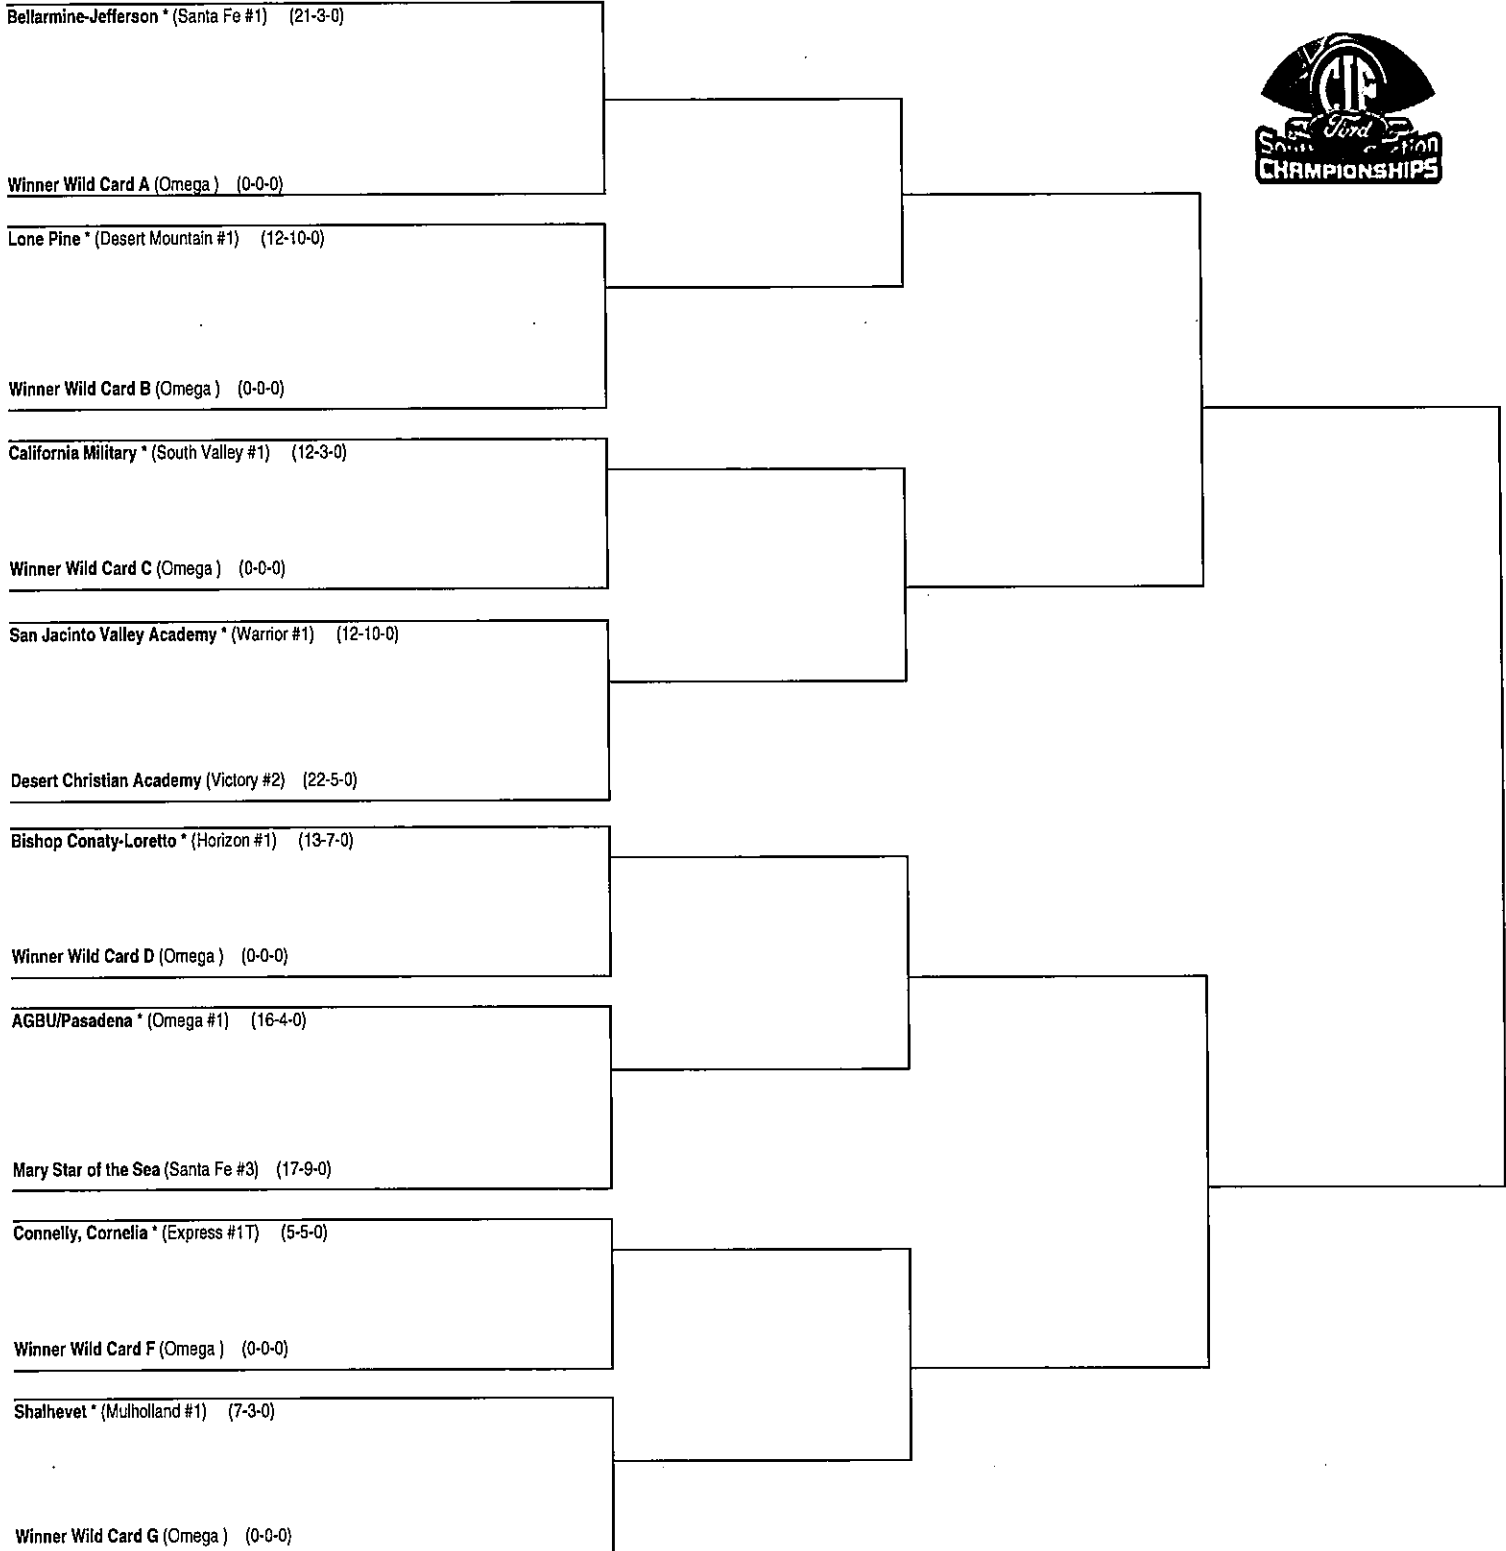

CIF-SS FORD GIRLS BASKETBALL DIVISION 5A CHAMPIONSHIPS

7:00 PM 02/18/2017
First Round

7:00 PM 02/22/2017
Quarter Final

7:00 PM 02/25/2017
Semi Final

00/00/0000
Final

*DENOTES HOST TEAM This draw was made based upon information available to the CIF-SS office as of 2/12/17. We reserve the right to adjust the draw sheet as a result of information which would update any final league standings. Please note: teams receiving a BYE in the first round shall be the host team in the next round. All games with the exception of the final round will start at 7:00 pm, unless another time is mutually agreed upon and clearance is received from the CIF-SS office. Coin flips will be held at the CIF-SS office. Refer to the Basketball Playoff Bulletin for dates and times of coin flips. PLEASE REPORT SCORES TO: CIF-SS OFFICE - www.cifsshome.org; THE REGISTER (714) 796-7804; L.A. DAILY NEWS (800) 888-6009 AND YOUR LOCAL NEWSPAPER. Draw results available on our web @ www.cifss.org.