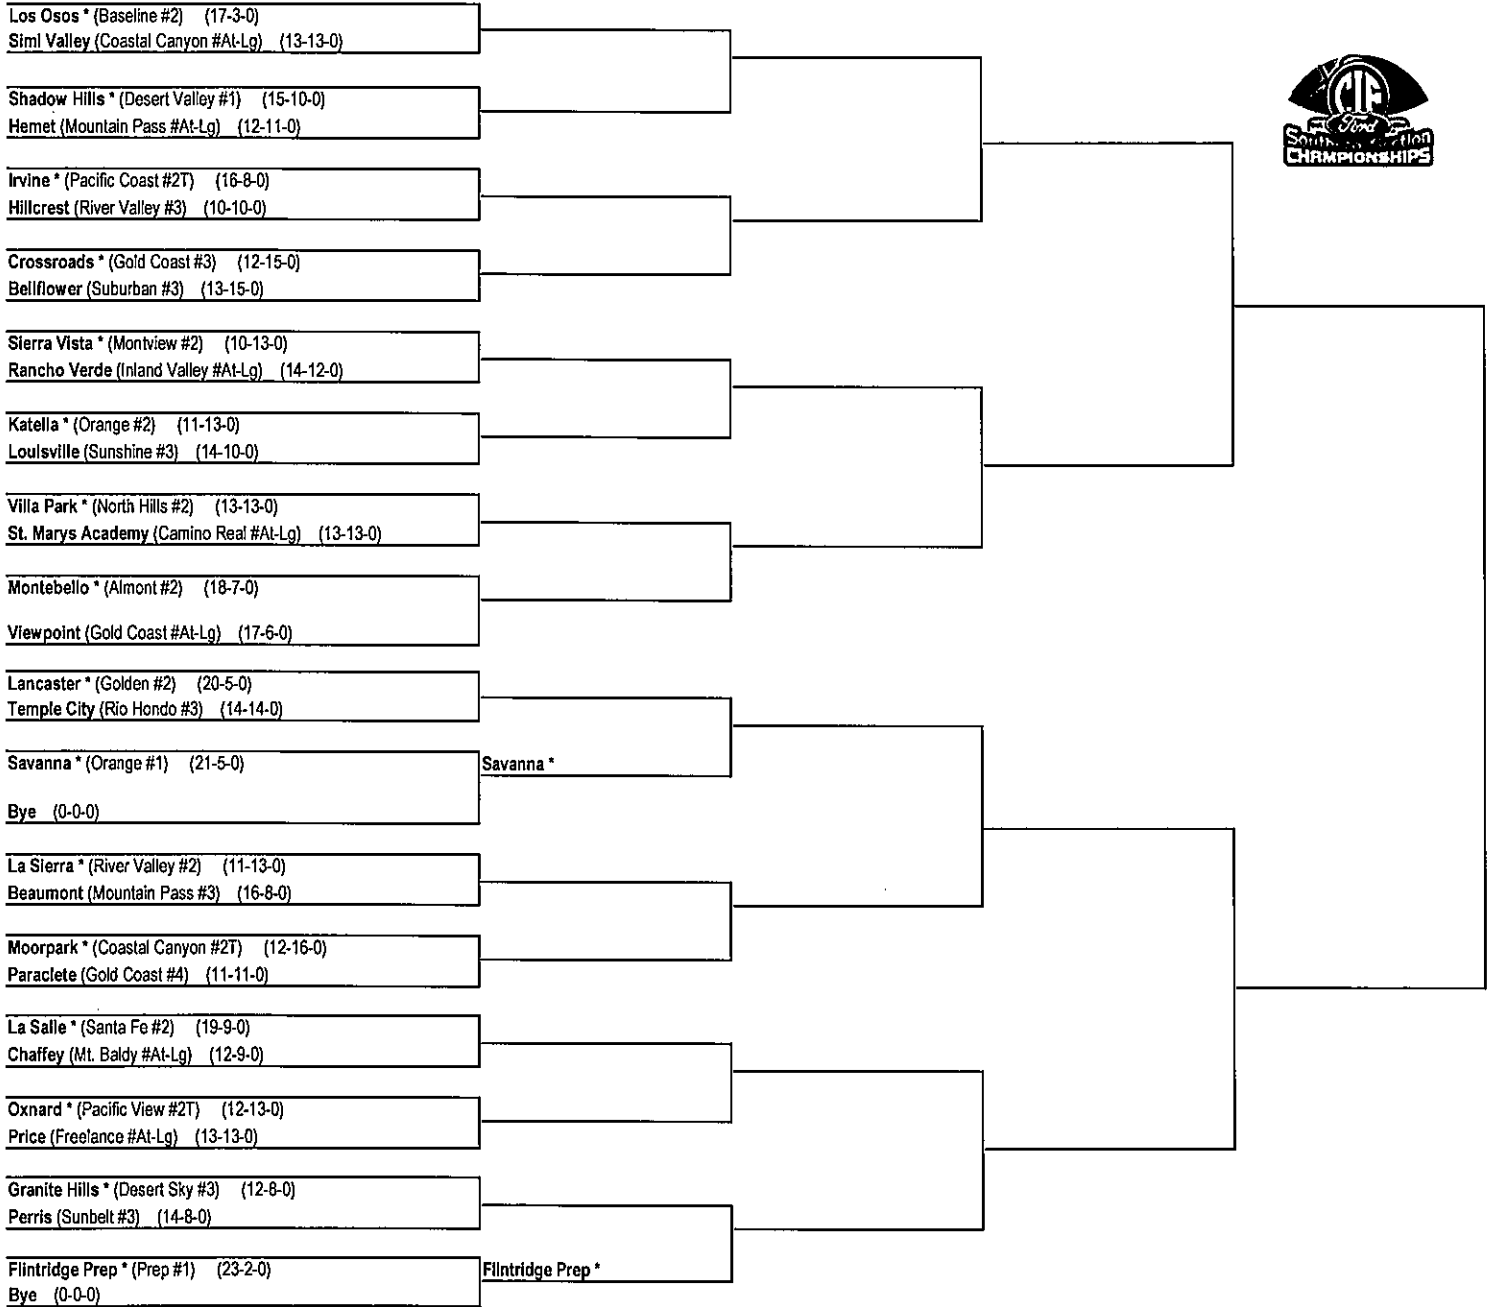

CIF-SS FORD GIRLS BASKETBALL DIVISION 3A CHAMPIONSHIPS

7:00 PM 02/16/2017

7:00 PM 02/18/2017

7:00 PM 02/22/2017

7:00 PM 02/25/2017

03/03 or 03/04/2017

First Round

Second Round

Quarter Final

Semi Final

Final

*DENOTES HOST TEAM This draw was made based upon information available to the CIF-SS office as of 2/12/17. We reserve the right to adjust the draw sheet as a result of information which would update any final league standings. Please note: teams receiving a BYE in the first round shall be the host team in the next round. All games with the exception of the final round will start at 7:00 pm, unless another time is mutually agreed upon and clearance is received from the CIF-SS office. Coin flips will be held at the CIF-SS office. Refer to the Basketball Playoff Bulletin for dates and times of coin flips. PLEASE REPORT SCORES TO: CIF-SS OFFICE - www.cifsshome.org; THE REGISTER (714) 796-7804; L.A. DAILY NEWS (800) 888-6009 AND YOUR LOCAL NEWSPAPER. Draw results available on our web @ www.cifss.org.