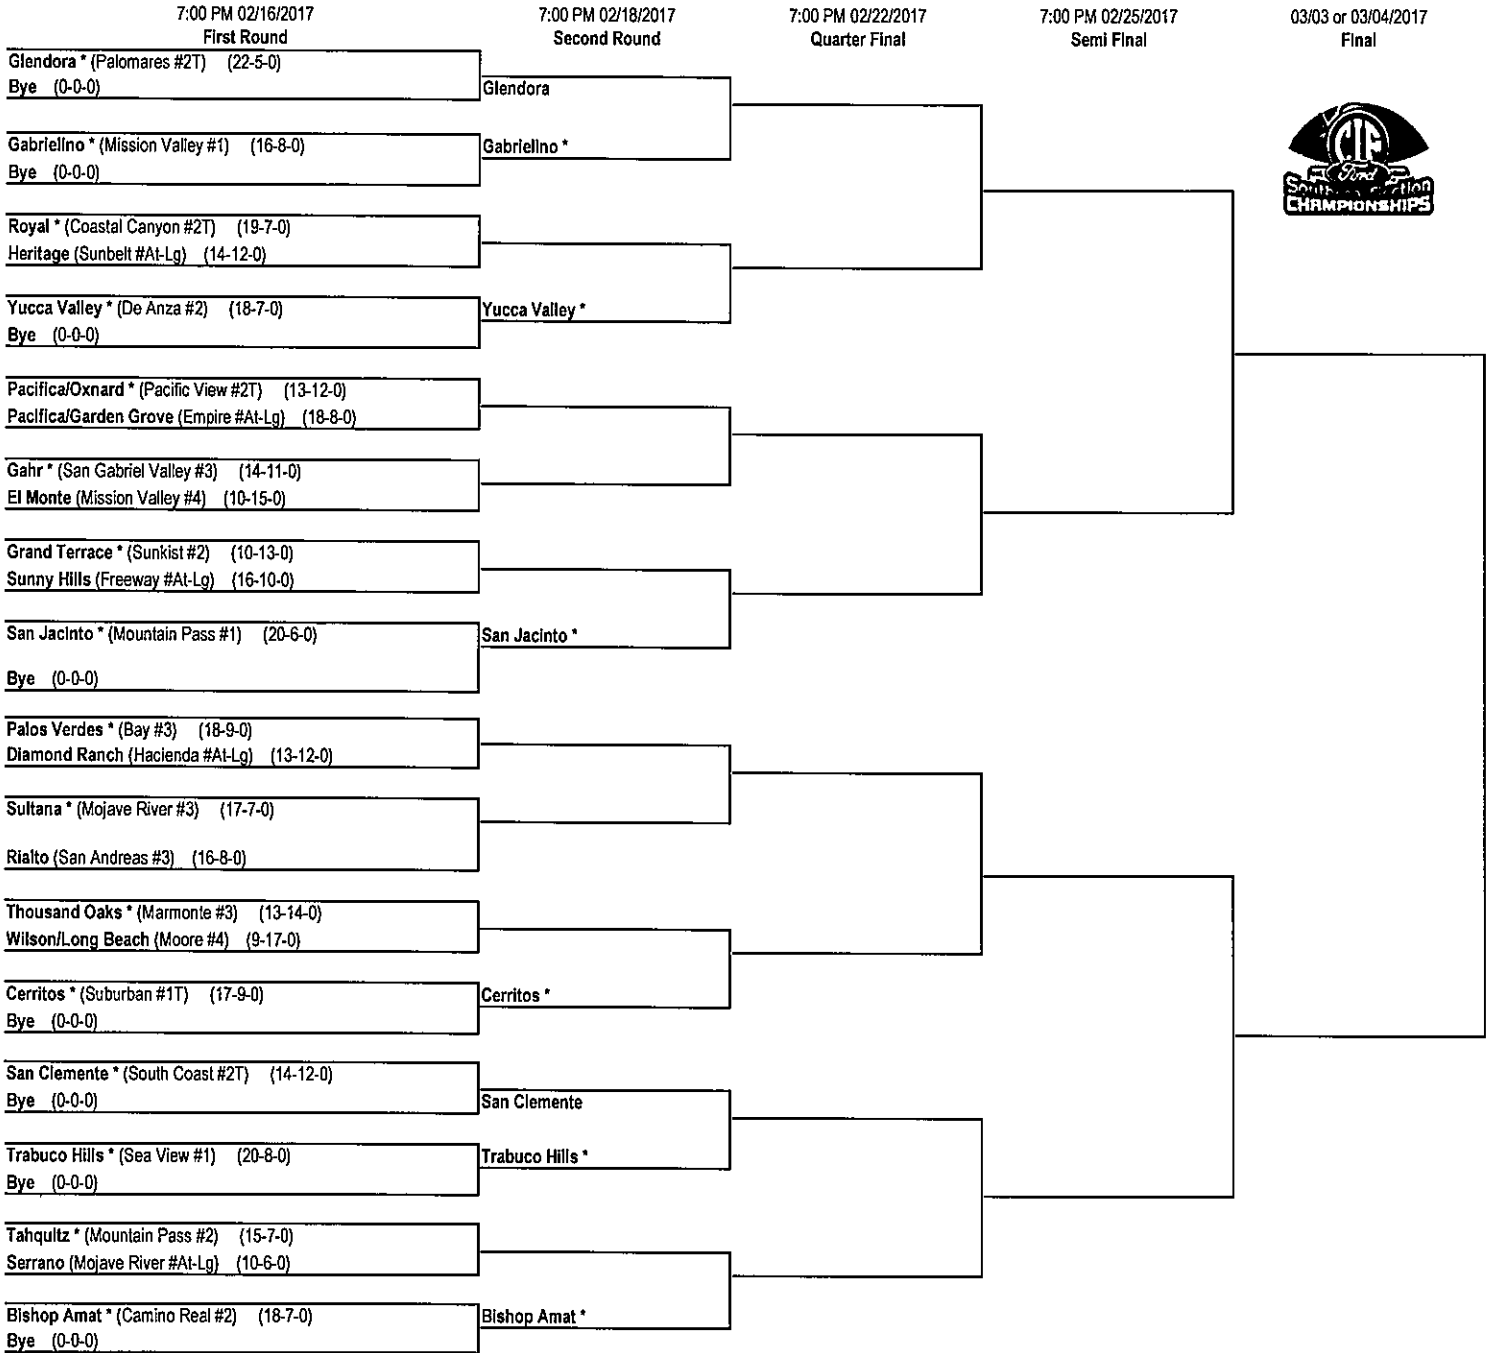

CIF-SS FORD GIRLS BASKETBALL DIVISION 3AA CHAMPIONSHIPS

*DENOTES HOST TEAM This draw was made based upon information available to the CIF-SS office as of 2/12/17. We reserve the right to adjust the draw sheet as a result of information which would update any final league standings. Please note: teams receiving a BYE in the first round shall be the host team in the next round. All games with the exception of the final round will start at 7:00 pm, unless another time is mutually agreed upon and clearance is received from the CIF-SS office. Coin flips will be held at the CIF-SS office. Refer to the Basketball Playoff Bulletin for dates and times of coin flips. PLEASE REPORT SCORES TO: CIF-SS OFFICE - www.cifsshome.org; THE REGISTER (714) 798-7804; L.A. DAILY NEWS (800) 888-6009 AND YOUR LOCAL NEWSPAPER. Draw results available on our web @ www.cifss.org.