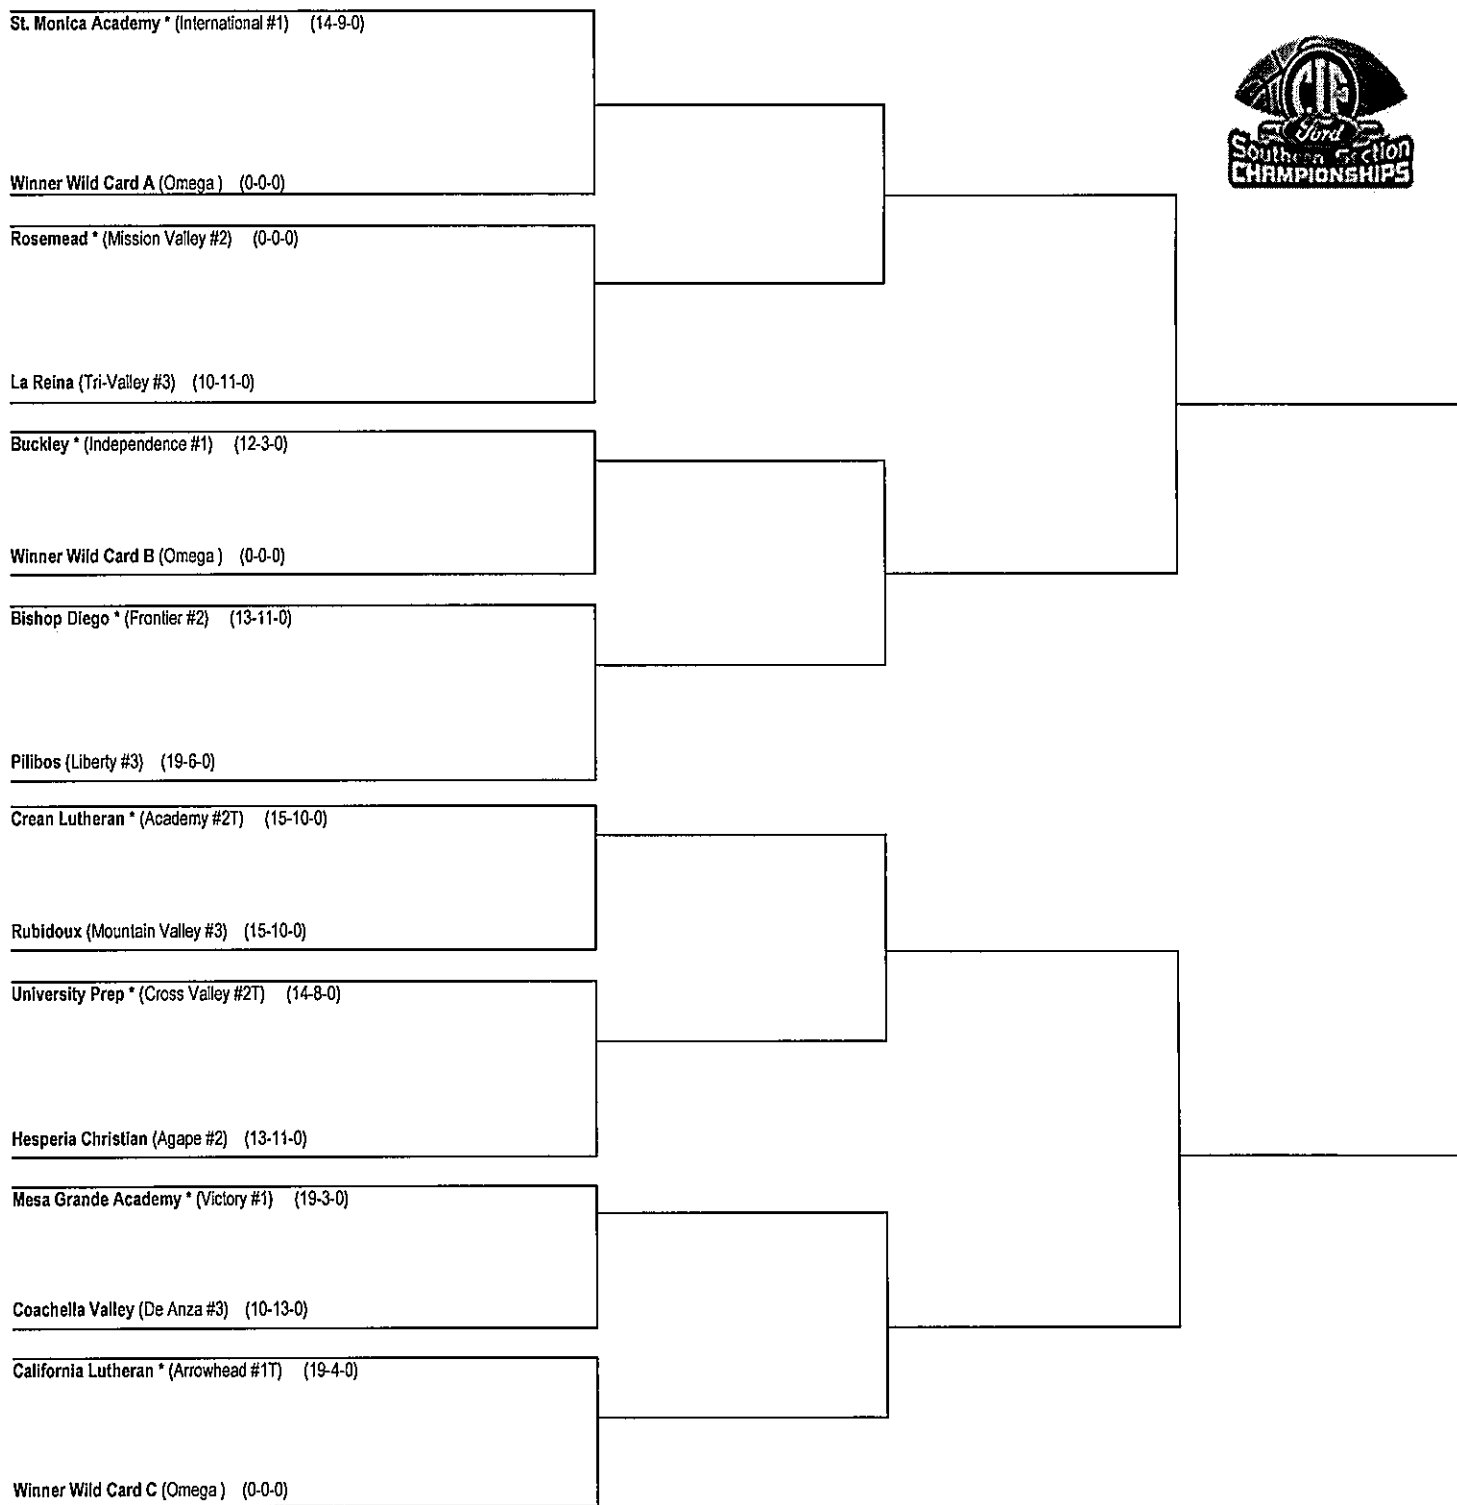

CIF-SS FORD GIRLS BASKETBALL DIVISION 5AA CHAMPIONSHIPS

7:00 PM 02/18/2017
First Round

7:00 PM 02/22/2017
Quarter Final

7:00 PM 02/25/2017
Semi Final

00/00/0000
Final

*DENOTES HOST TEAM This draw was made based upon information available to the CIF-SS office as of 2/12/17. We reserve the right to adjust the draw sheet as a result of information which would update any final league standings. Please note: teams receiving a BYE in the first round shall be the host team in the next round. All games with the exception of the final round will start at 7:00 pm, unless another time is mutually agreed upon and clearance is received from the CIF-SS office. Coin flips will be held at the CIF-SS office. Refer to the Basketball Playoff Bulletin for dates and times of coin flips. PLEASE REPORT SCORES TO: CIF-SS OFFICE - www.cifsshome.org; THE REGISTER (714) 796-7804; L.A. DAILY NEWS (800) 888-6009 AND YOUR LOCAL NEWSPAPER. Draw results available on our web @ www.cifss.org.