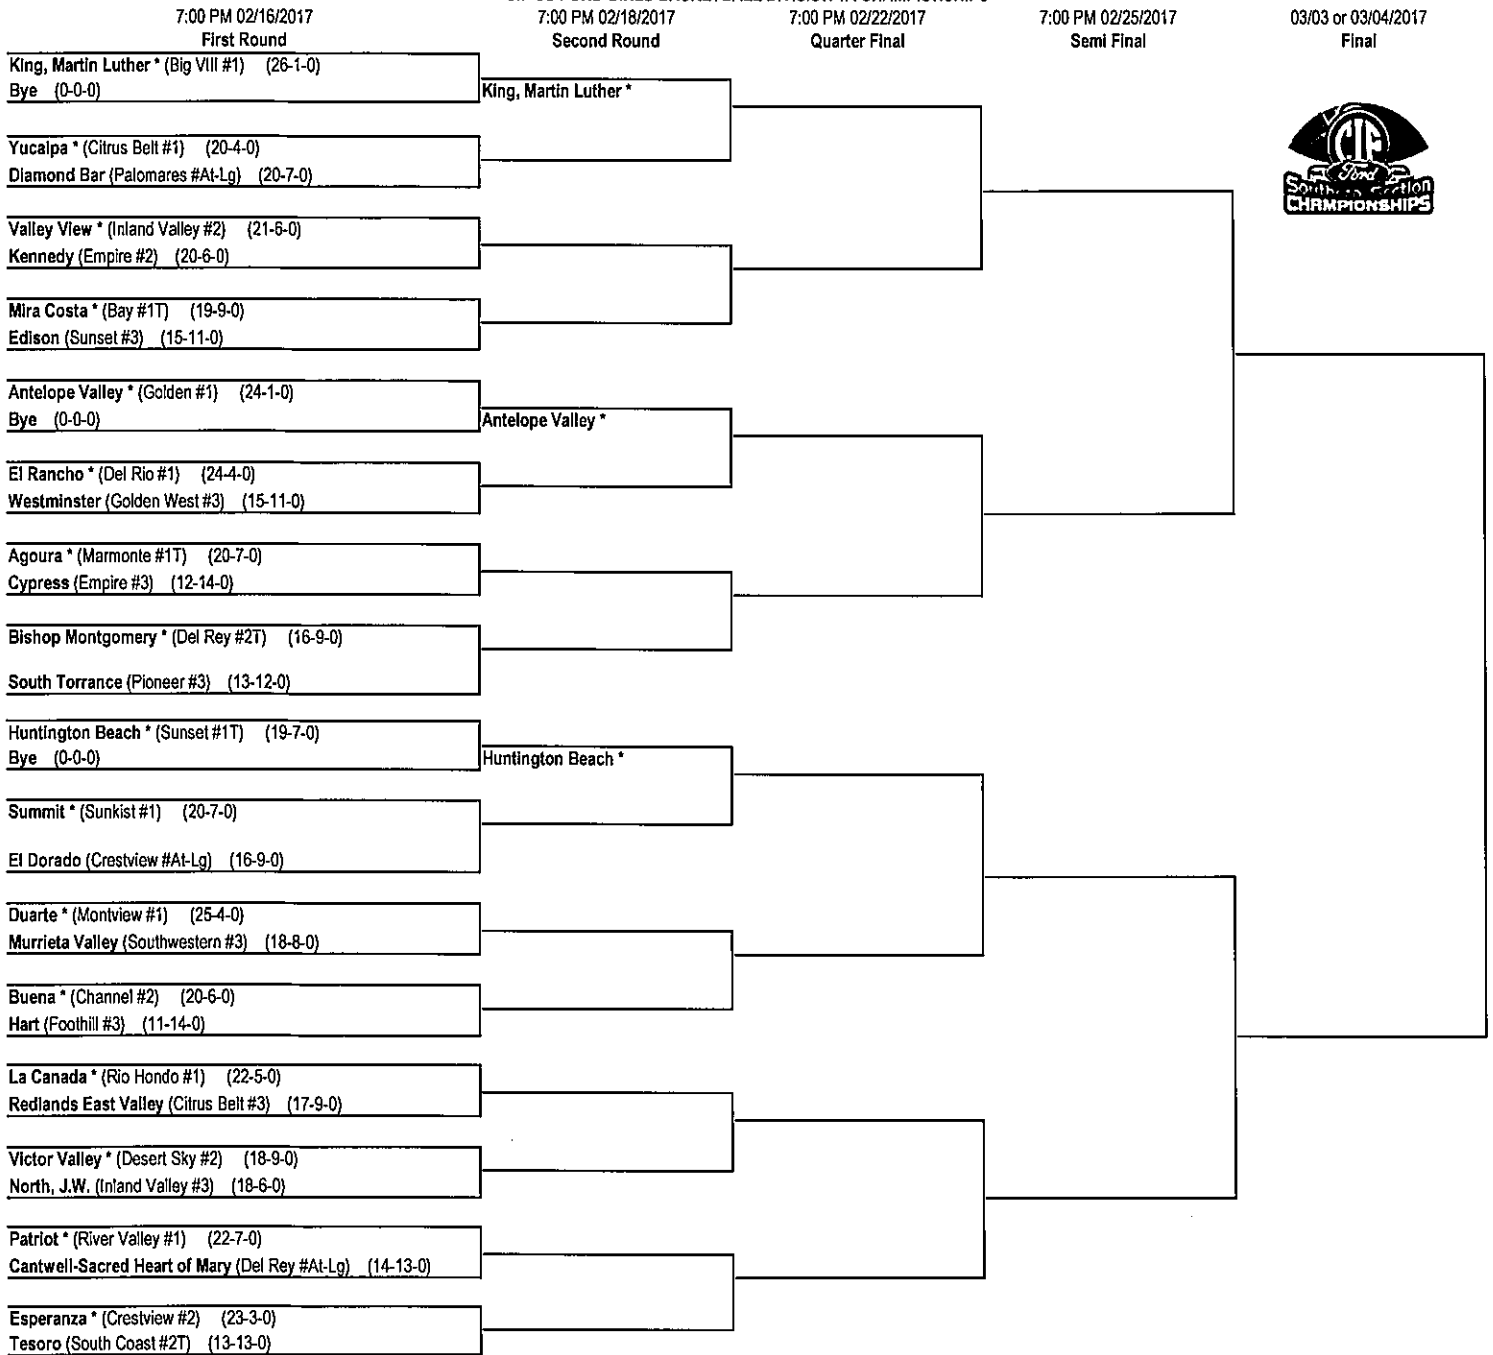

CIF-SS FORD GIRLS BASKETBALL DIVISION 1A CHAMPIONSHIPS

*DENOTES HOST TEAM This draw was made based upon information available to the CIF-SS office as of 2/12/17. We reserve the right to adjust the draw sheet as a result of information which would update any final league standings. Please note: teams receiving a BYE in the first round shall be the host team in the next round. All games with the exception of the final round will start at 7:00 pm, unless another time is mutually agreed upon and clearance is received from the CIF-SS office. Coin flips will be held at the CIF-SS office. Refer to the Basketball Playoff Bulletin for dates and times of coin flips. PLEASE REPORT SCORES TO: CIF-SS OFFICE - www.cifsshome.org; THE REGISTER (714) 796-7804; L.A. DAILY NEWS (800) 888-6009 AND YOUR LOCAL NEWSPAPER. Draw results available on our web @ www.cifss.org.