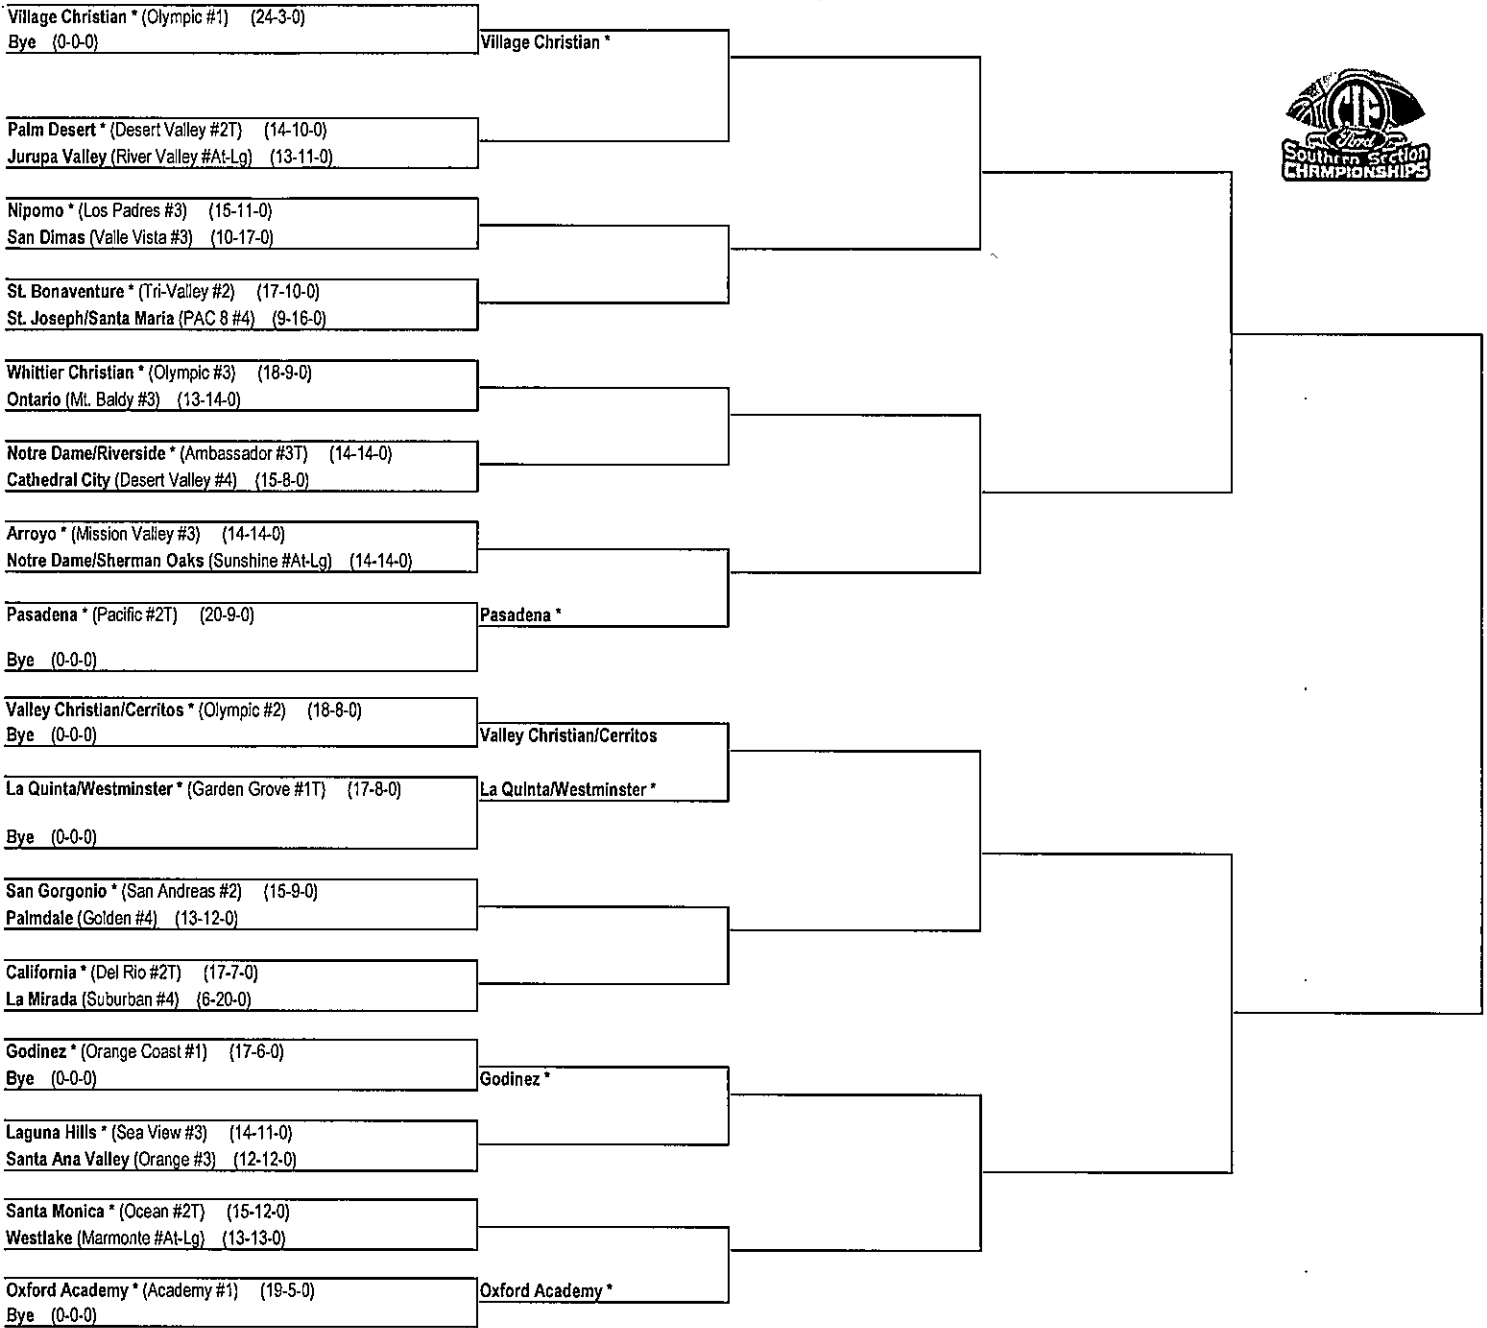

CIF-SS FORD GIRLS BASKETBALL DIVISION 4AA CHAMPIONSHIPS REVISED 2/12/17 3:00 P.M.

7:00 PM 02/16/2017

7:00 PM 02/18/2017

7:00 PM 02/22/2017

7:00 PM 02/25/2017

03/03 or 03/04/2017

First Round

Second Round

Quarter Final

Semi Final

Final

*DENOTES HOST TEAM This draw was made based upon information available to the CIF-SS office as of 2/12/17. We reserve the right to adjust the draw sheet as a result of information which would update any final league standings. Please note: teams receiving a BYE in the first round shall be the host team in the next round. All games with the exception of the final round will start at 7:00 pm, unless another time is mutually agreed upon and clearance is received from the CIF-SS office. Coin flips will be held at the CIF-SS office. Refer to the Basketball Playoff Bulletin for dates and times of coin flips. PLEASE REPORT SCORES TO: CIF-SS OFFICE - www.cifsshome.org; THE REGISTER (714) 796-7804; L.A. DAILY NEWS (800) 888-6009 AND YOUR LOCAL NEWSPAPER. Draw results available on our web @ www.cifss.org.