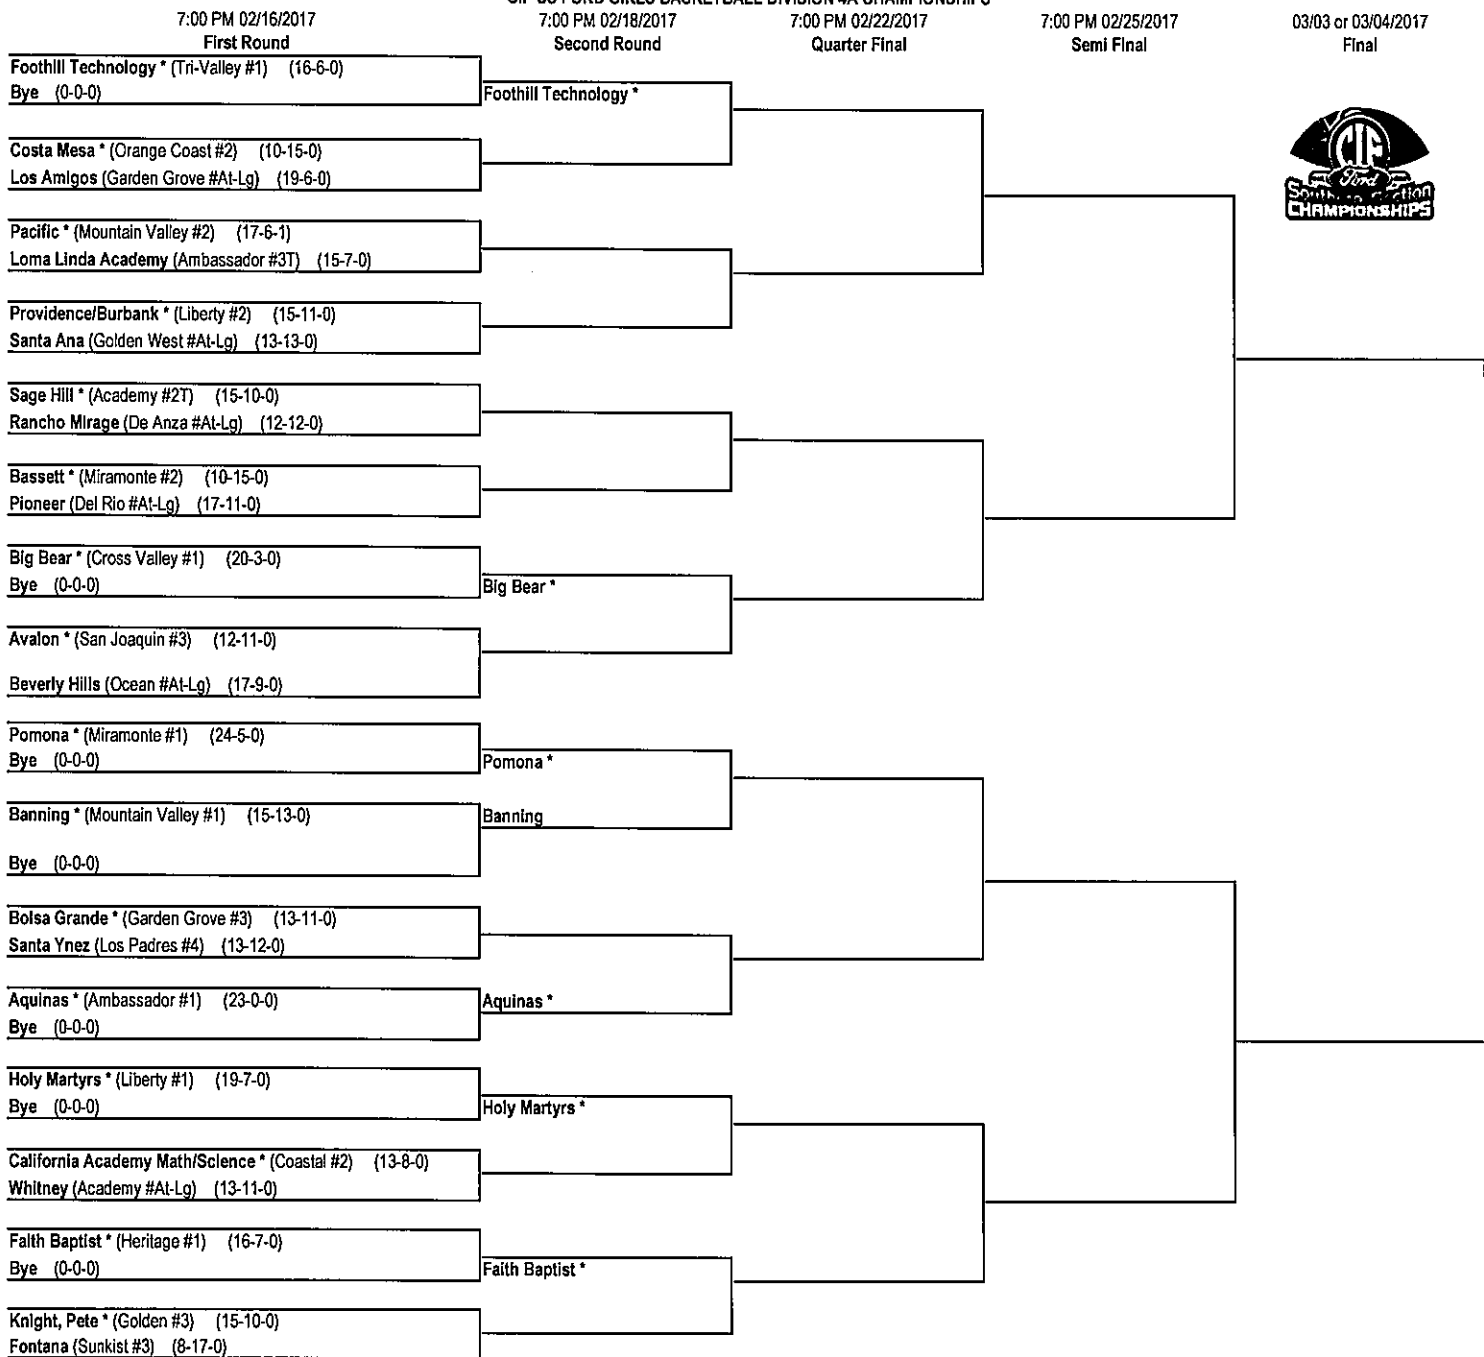

CIF-SS FORD GIRLS BASKETBALL DIVISION 4A CHAMPIONSHIPS

*DENOTES HOST TEAM This draw was made based upon information available to the CIF-SS office as of 2/12/17. We reserve the right to adjust the draw sheet as a result of information which would update any final league standings. Please note: teams receiving a BYE in the first round shall be the host team in the next round. All games with the exception of the final round will start at 7:00 pm, unless another time is mutually agreed upon and clearance is received from the CIF-SS office. Coin flips will be held at the CIF-SS office. Refer to the Basketball Playoff Bulletin for dates and times of coin flips. PLEASE REPORT SCORES TO: CIF-SS OFFICE - www.cifsshome.org; THE REGISTER (714) 796-7804; L.A. DAILY NEWS (800) 888-6009 AND YOUR LOCAL NEWSPAPER. Draw results available on our web @ www.cifss.org.