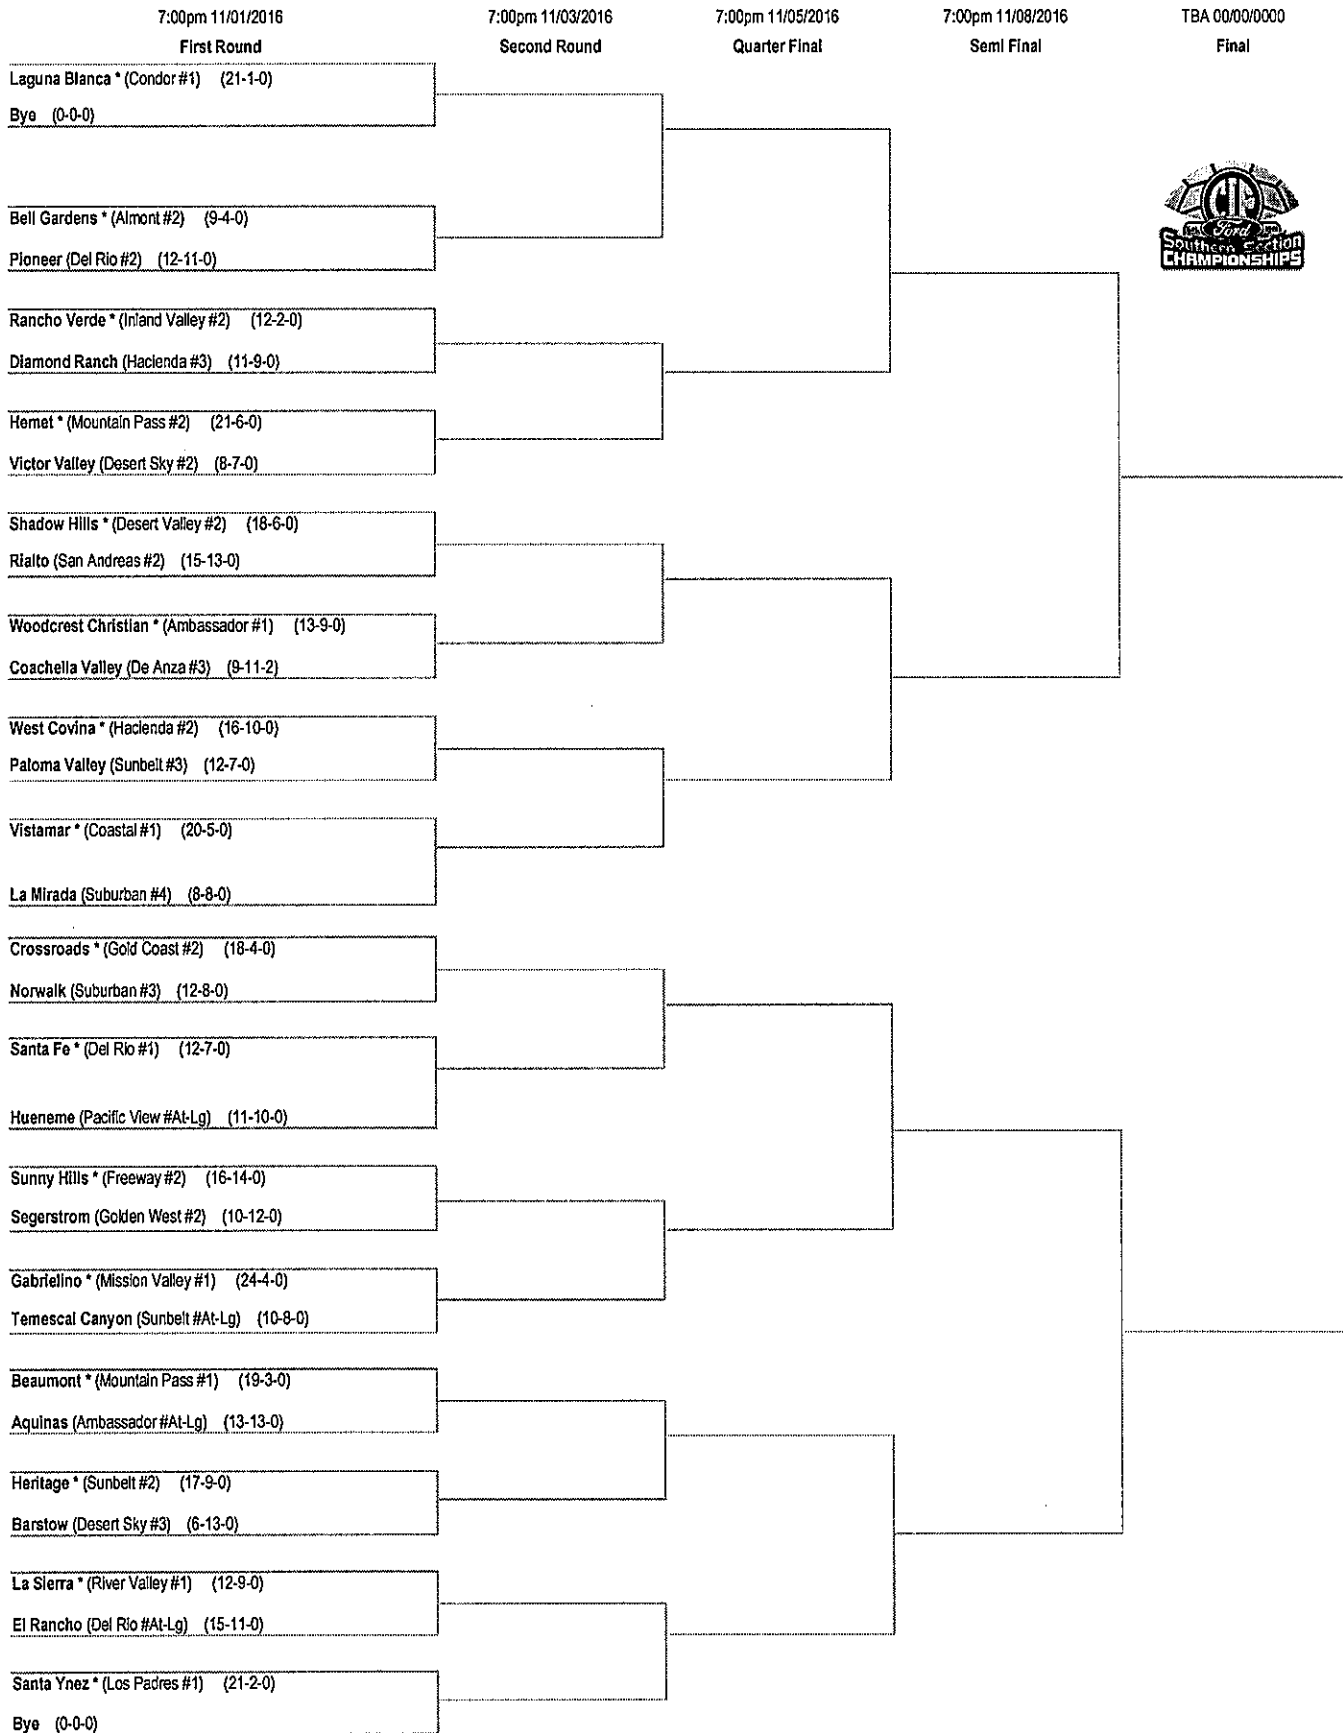

2016 CIF-SS FORD GIRLS VOLLEYBALL DIVISION 6 CHAMPIONSHIPS

TBA 00/00/0000

*Denote host school. This draw sheet was made based upon information available to the CIF-SS as of 10/26/2016. We reserve the right to adjust the draw sheet at any time. All games with the exception of the final round will start at 7:00 p.m. unless another time is mutually agreed upon and clearance is received from the CIF-SS Office. Pre-Flips will be available following the Wildcard matches. Pre-flip for subsequent rounds are available at www.cifss.org. Please submit your scores immediately following the game at CIFSSHOME.ORG. Draw results are available on our web site @ www.cifss.org.