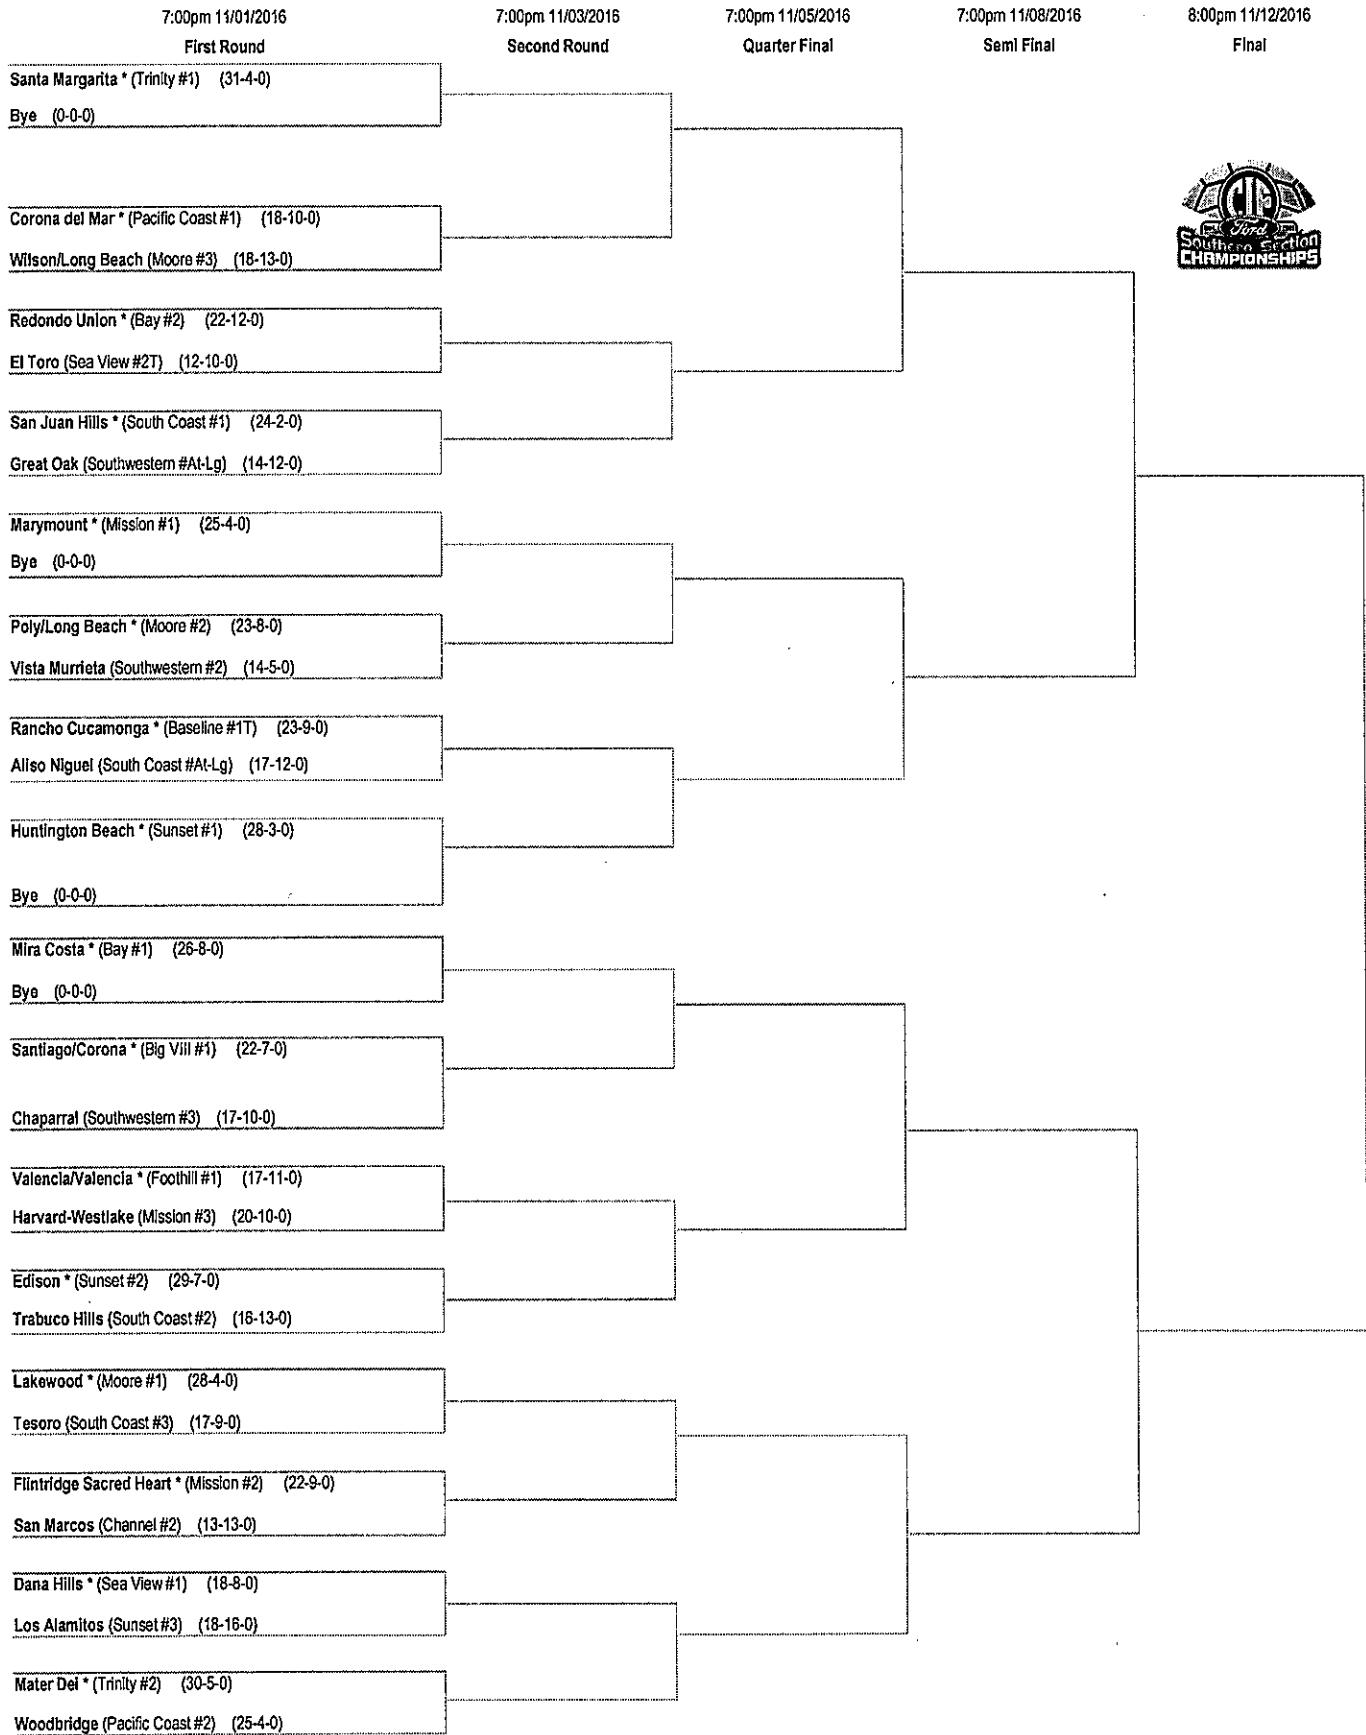

2016 CIF-SS FORD GIRLS VOLLEYBALL DIVISION 1 CHAMPIONSHIPS

*Denote host school. This draw sheet was made based upon information available to the CIF-SS as of 10/26/2016. We reserve the right to adjust the draw sheet at any time. All games with the exception of the final round will start at 7:00 p.m. unless another time is mutually agreed upon and clearance is received from the CIF-SS Office. Pre-Flips will be available following the Wildcard matches. Pre-flip for subsequent rounds are available at www.cifss.org. Please submit your scores immediately following the game at CIFSSHOME.ORG. Draw results are available on our web site @ www.cifss.org.