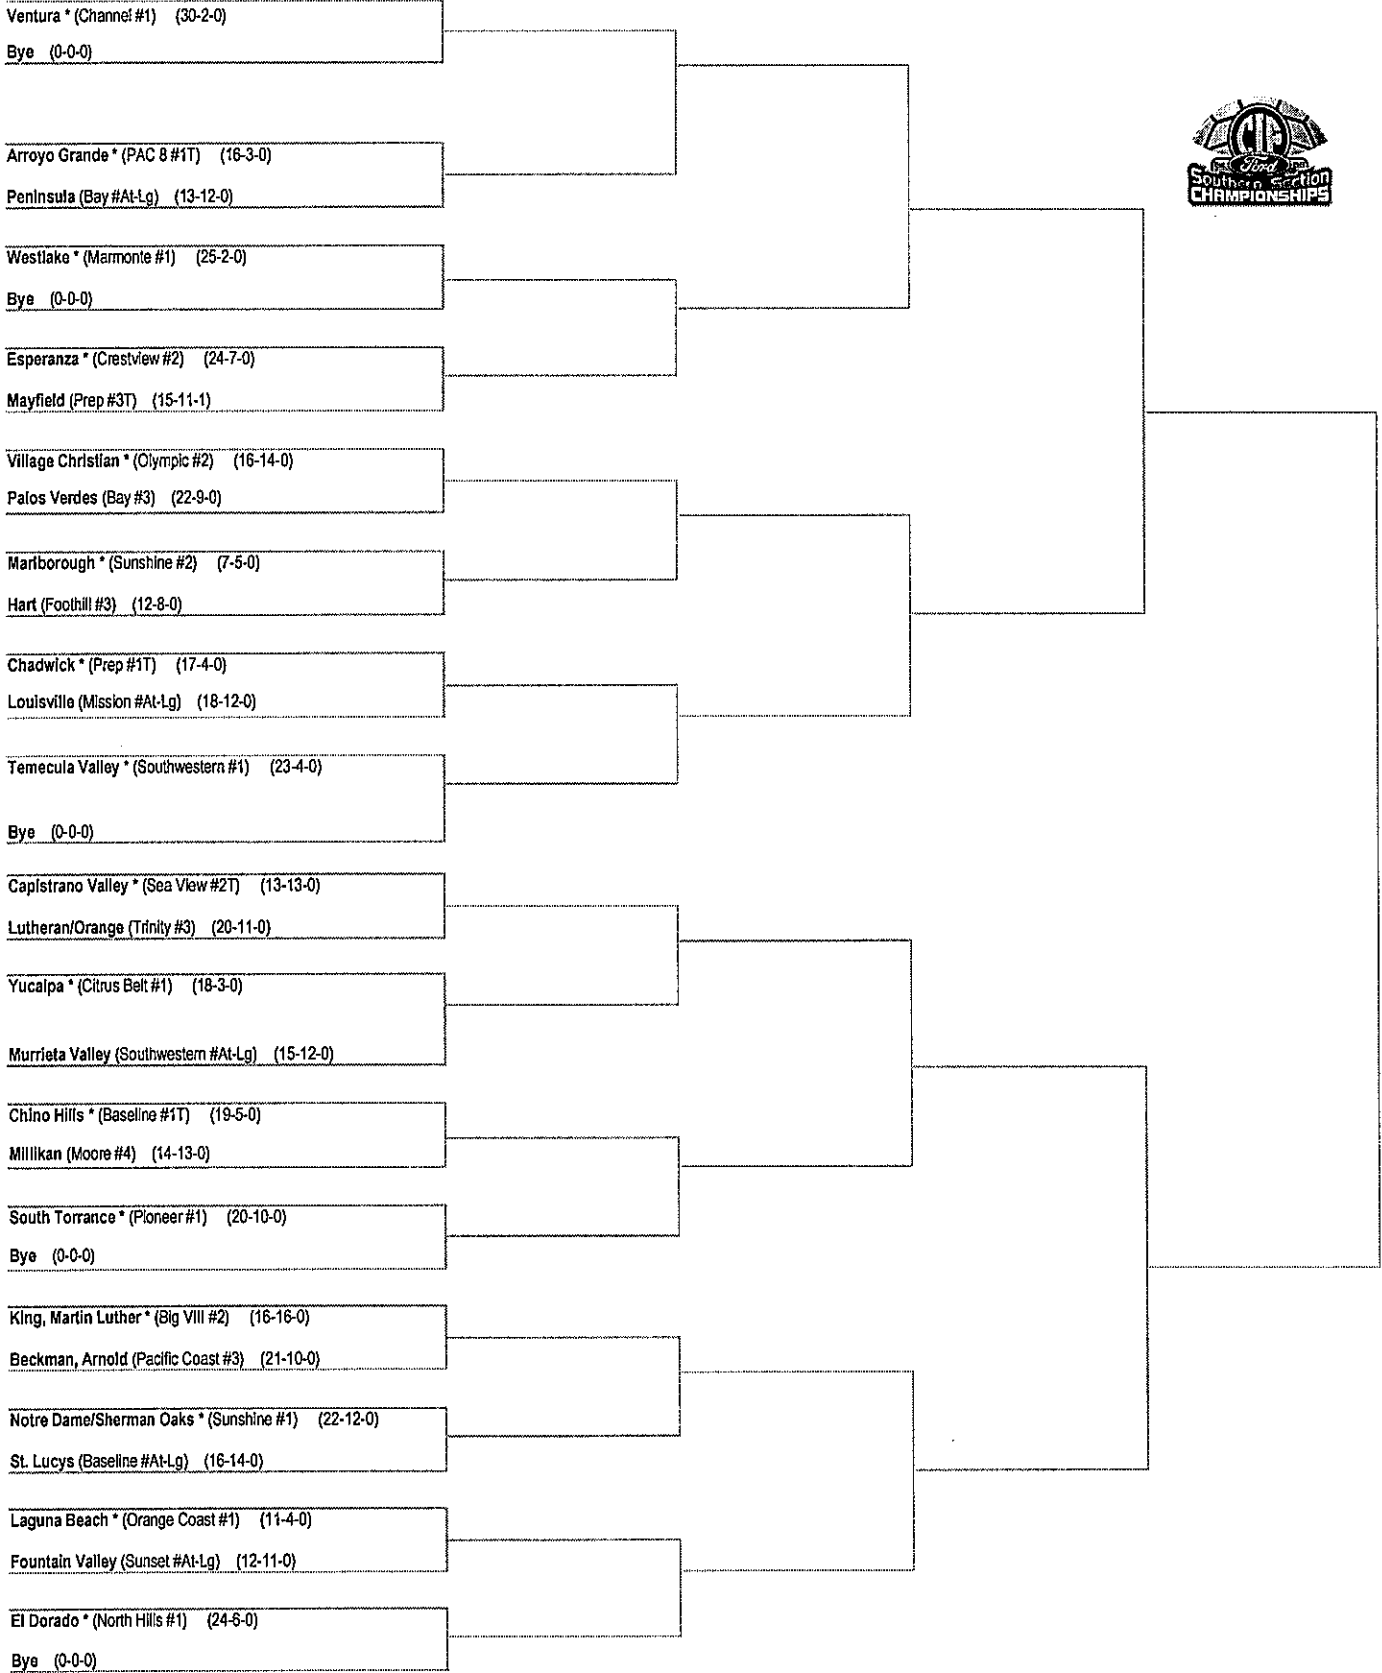

Quarter Final

Semi Final

Final

*Denote host school. This draw sheet was made based upon information available to the CIF-SS as of 10/26/2016. We reserve the right to adjust the draw sheet at any time. All games with the exception of the final round will start at 7:00 p.m. unless another time is mutually agreed upon and clearance is received from the CIF-SS Office. Pre-Flips will be available following the Wildcard matches. Pre-flip for subsequent rounds are available at www.cifss.org. Please submit your scores immediately following the game at CIFSSHOME.ORG. Draw results are available on our web site @ www.cifss.org.