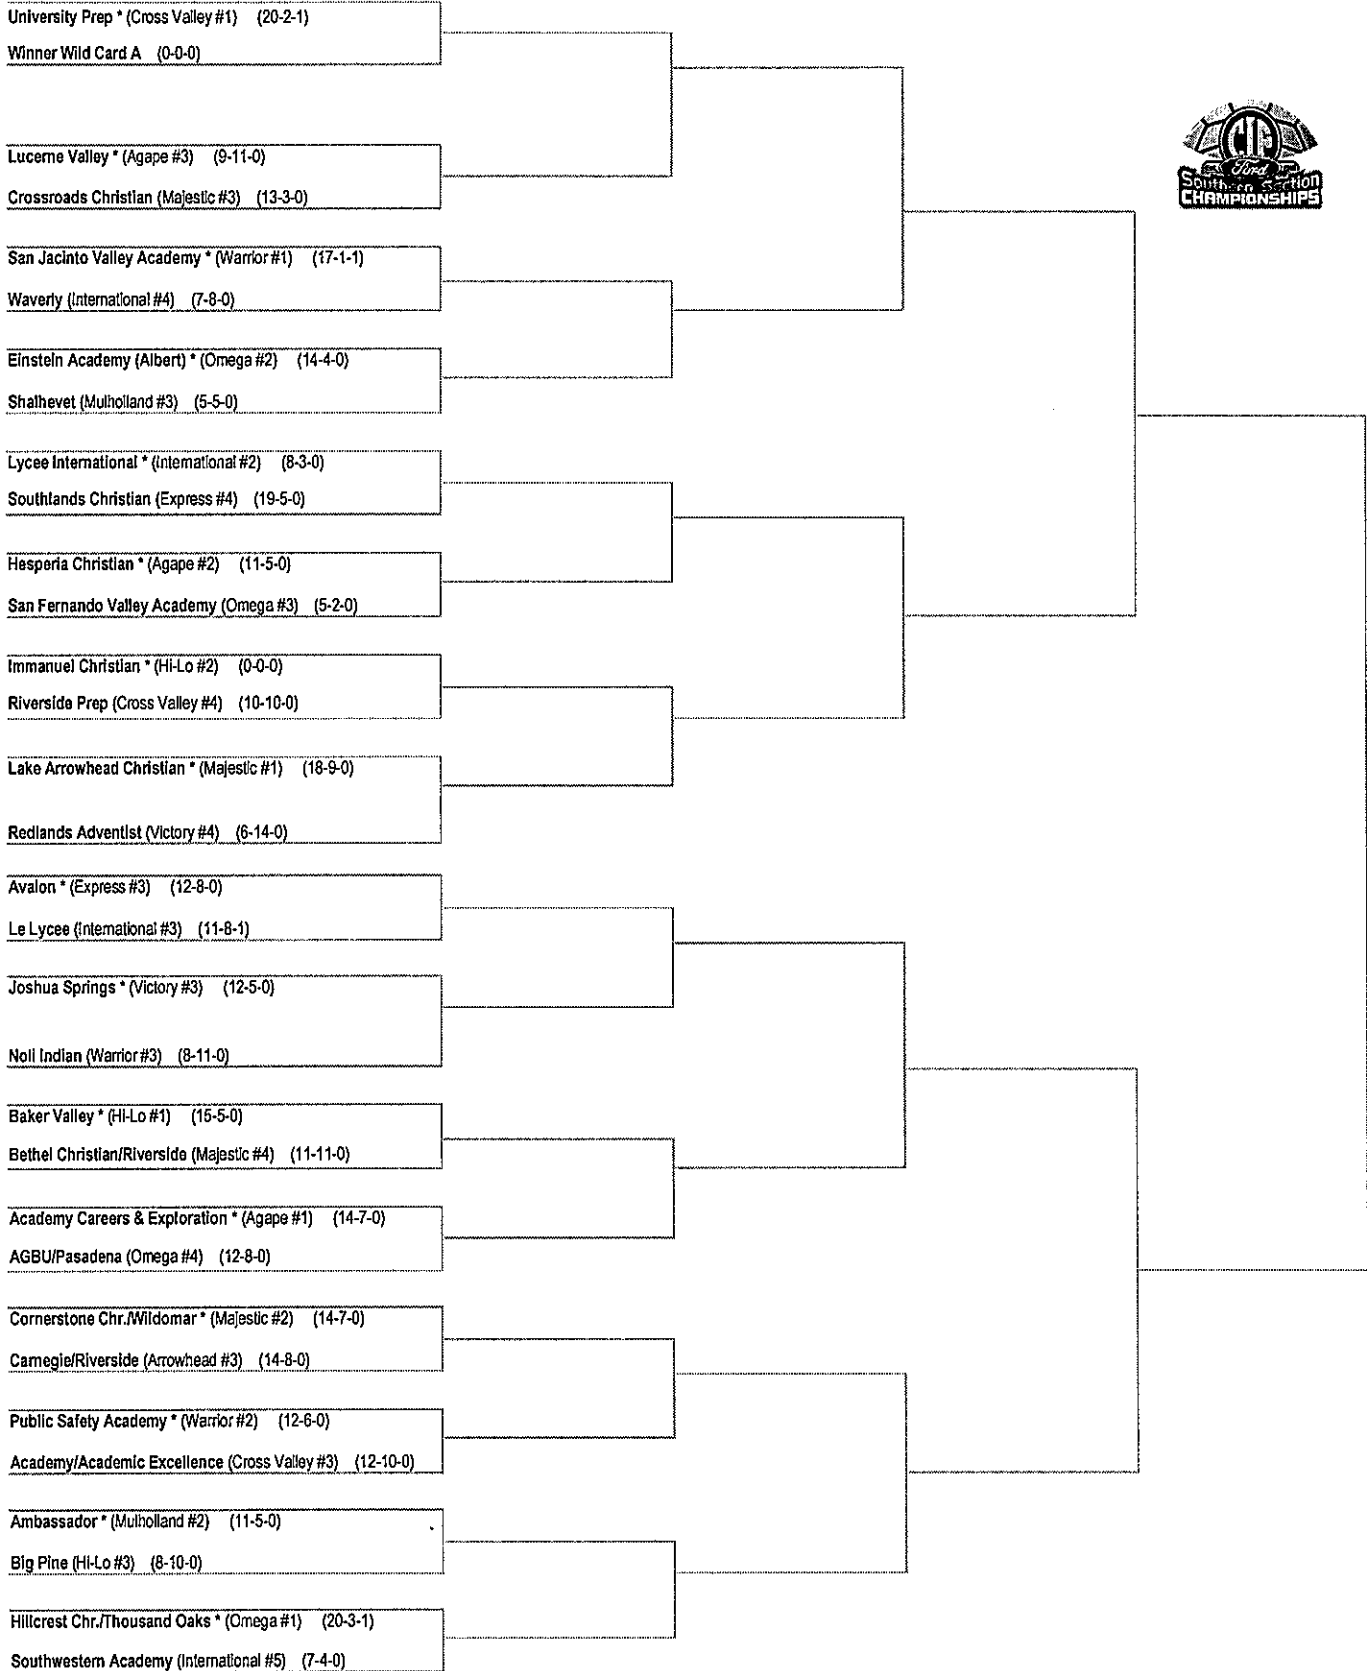

Quarter Final

Semi Final

Final

*Denote host school. This draw sheet was made based upon information available to the CIF-SS as of 10/26/2016. We reserve the right to adjust the draw sheet at any time. All games with the exception of the final round will start at 7:00 p.m. unless another time is mutually agreed upon and clearance is received from the CIF-SS Office. Pre-flips will be available following the Wildcard matches. Pre-flip for subsequent rounds are available at www.cifss.org. Please submit your scores immediately following the game at CIFSSHOME.ORG. Draw results are available on our web site @ www.cifss.org.