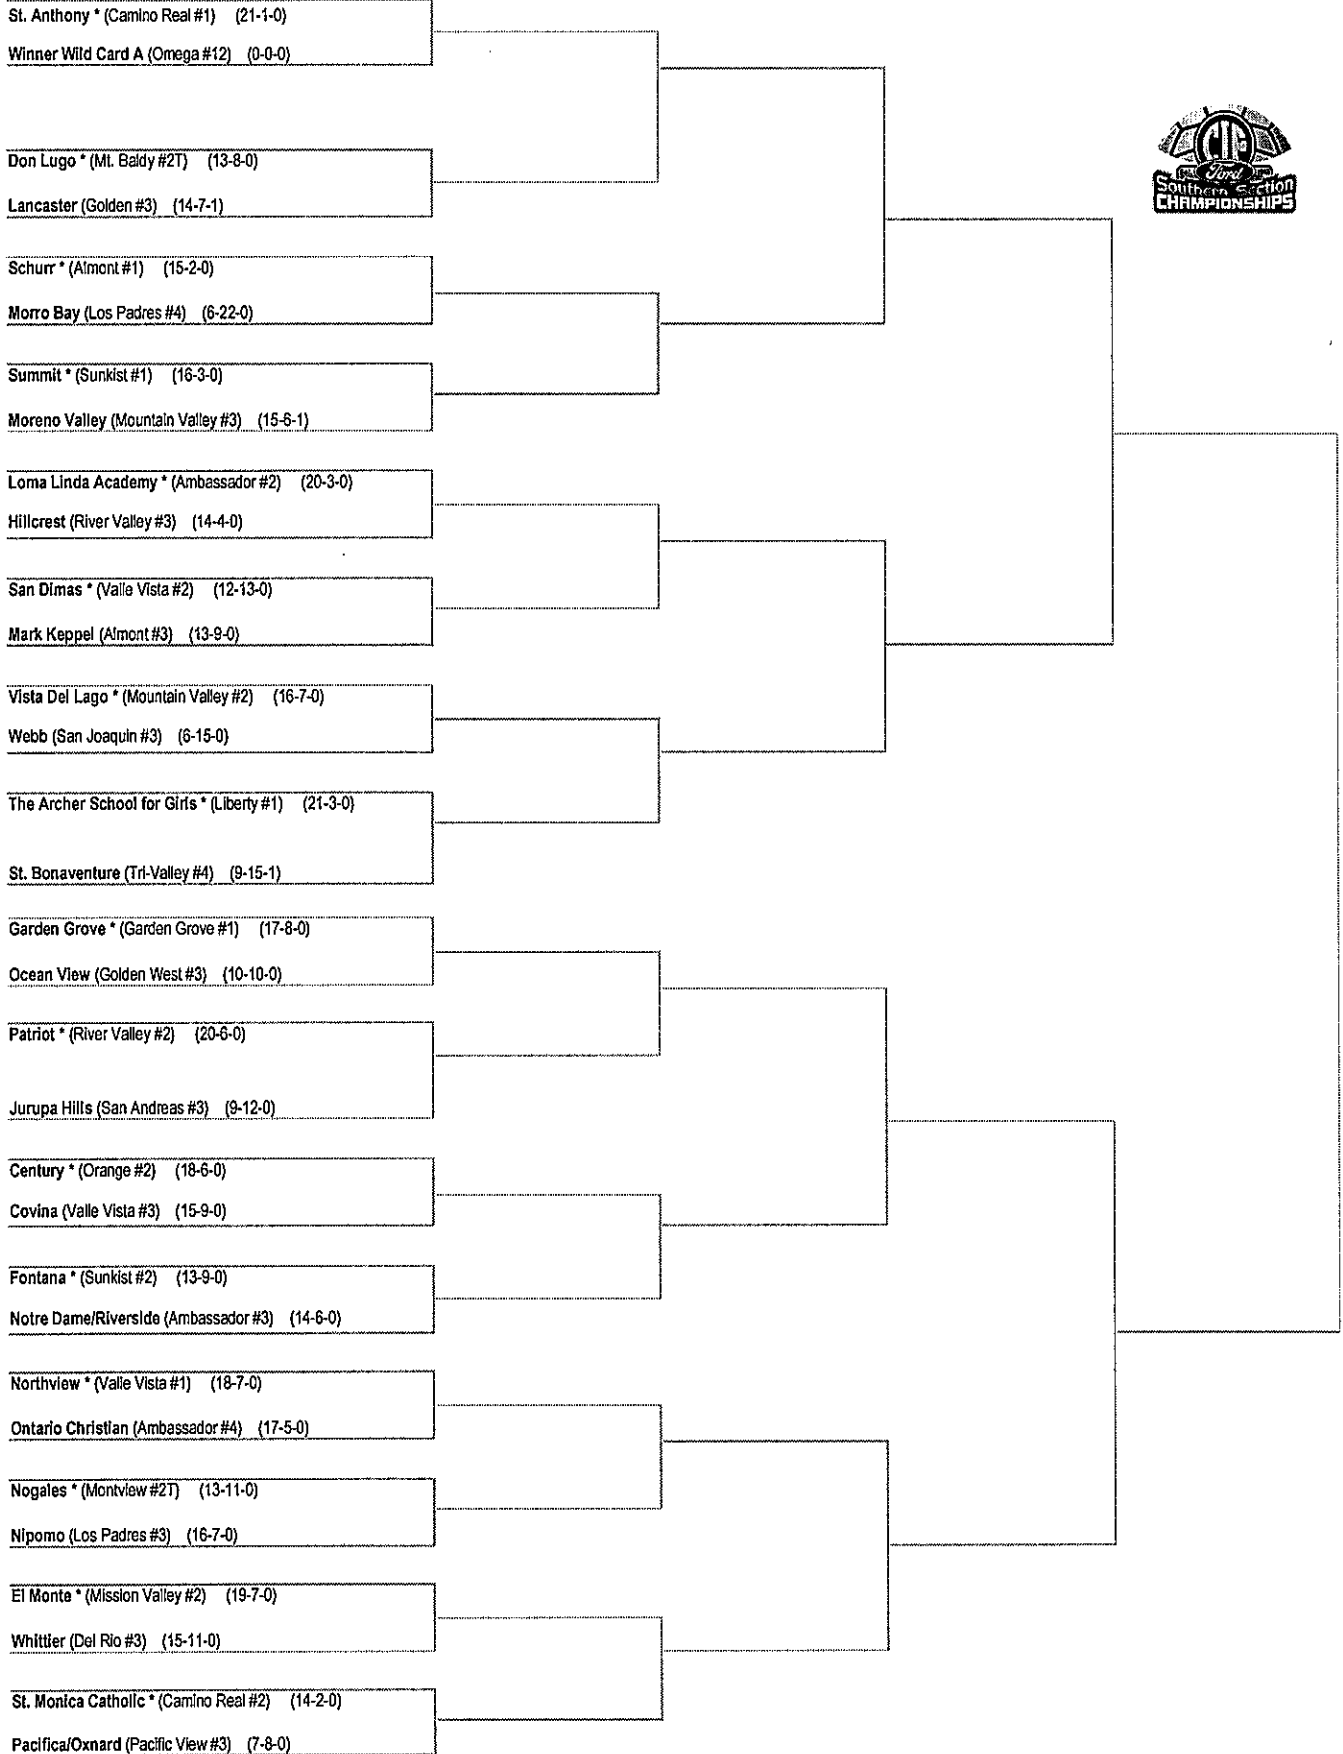

2016 CIF-SS FORD GIRLS VOLLEYBALL DIVISION 7 CHAMPIONSHIPS

7:00pm 11/01/2016

7:00pm 11/03/2016

7:00pm 11/05/2016

7:00pm 11/08/2016

TBA 00/00/0000

First Round

Second Round

Quarter Final

Semi Final

Final

*Denote host school. This draw sheet was made based upon information available to the CIF-SS as of 10/26/2016. We reserve the right to adjust the draw sheet at any time. All games with the exception of the final round will start at 7:00 p.m. unless another time is mutually agreed upon and clearance is received from the CIF-SS Office. Pre-Flips will be available following the Wildcard matches. Pre-flip for subsequent rounds are available at www.cifss.org. Please submit your scores immediately following the game at CIFSSHOME.ORG. Draw results are available on our web site @ www.cifss.org.