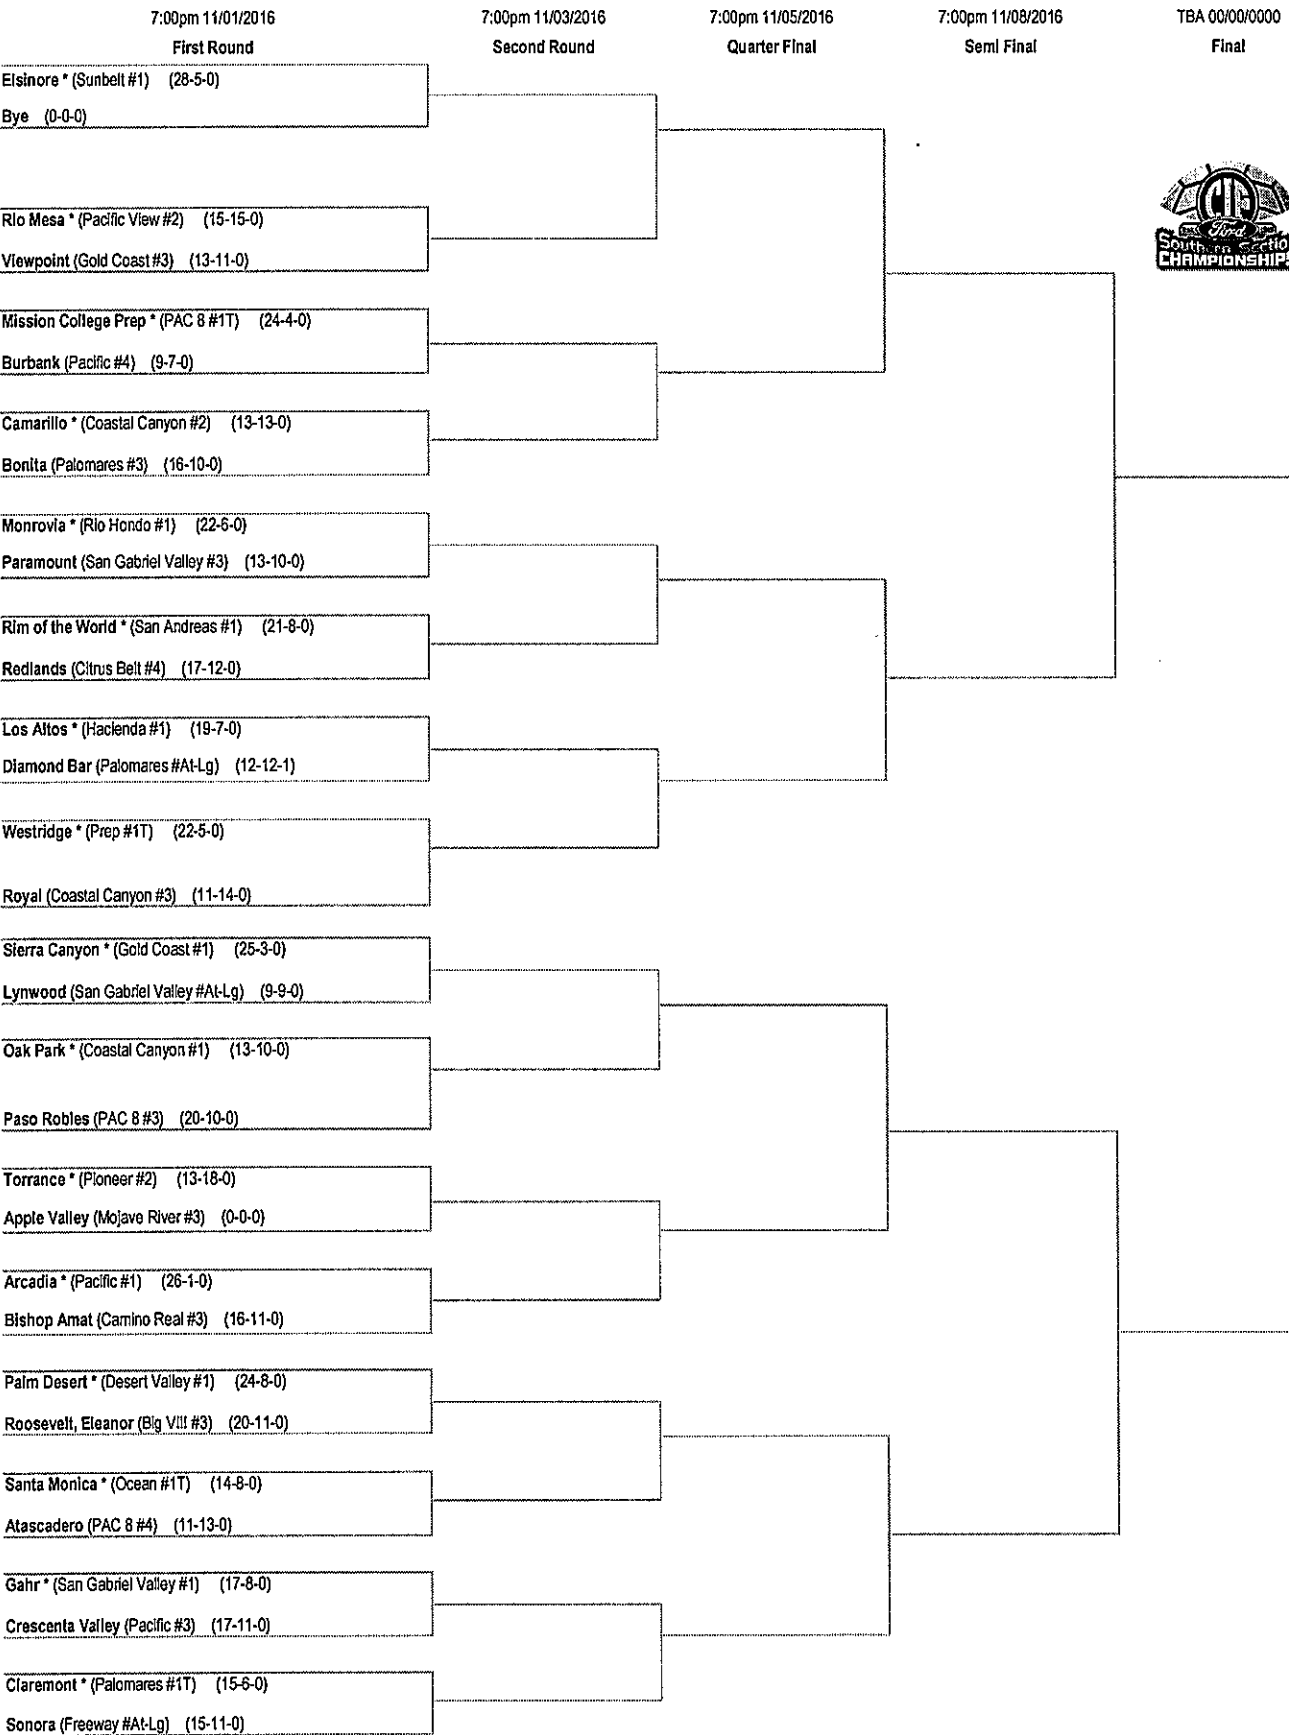

2016 CIF-SS FORD GIRLS VOLLEYBALL DIVISION 4 CHAMPIONSHIPS

*Denote host school. This draw sheet was made based upon information available to the CIF-SS as of 10/26/2016. We reserve the right to adjust the draw sheet at any time. All games with the exception of the final round will start at 7:00 p.m. unless another time is mutually agreed upon and clearance is received from the CIF-SS Office. Pre-Flips will be available following the Wildcard matches. Pre-flip for subsequent rounds are available at www.cifss.org. Please submit your scores immediately following the game at CIFSSHOME.ORG. Draw results are available on our web site @ www.cifss.org.