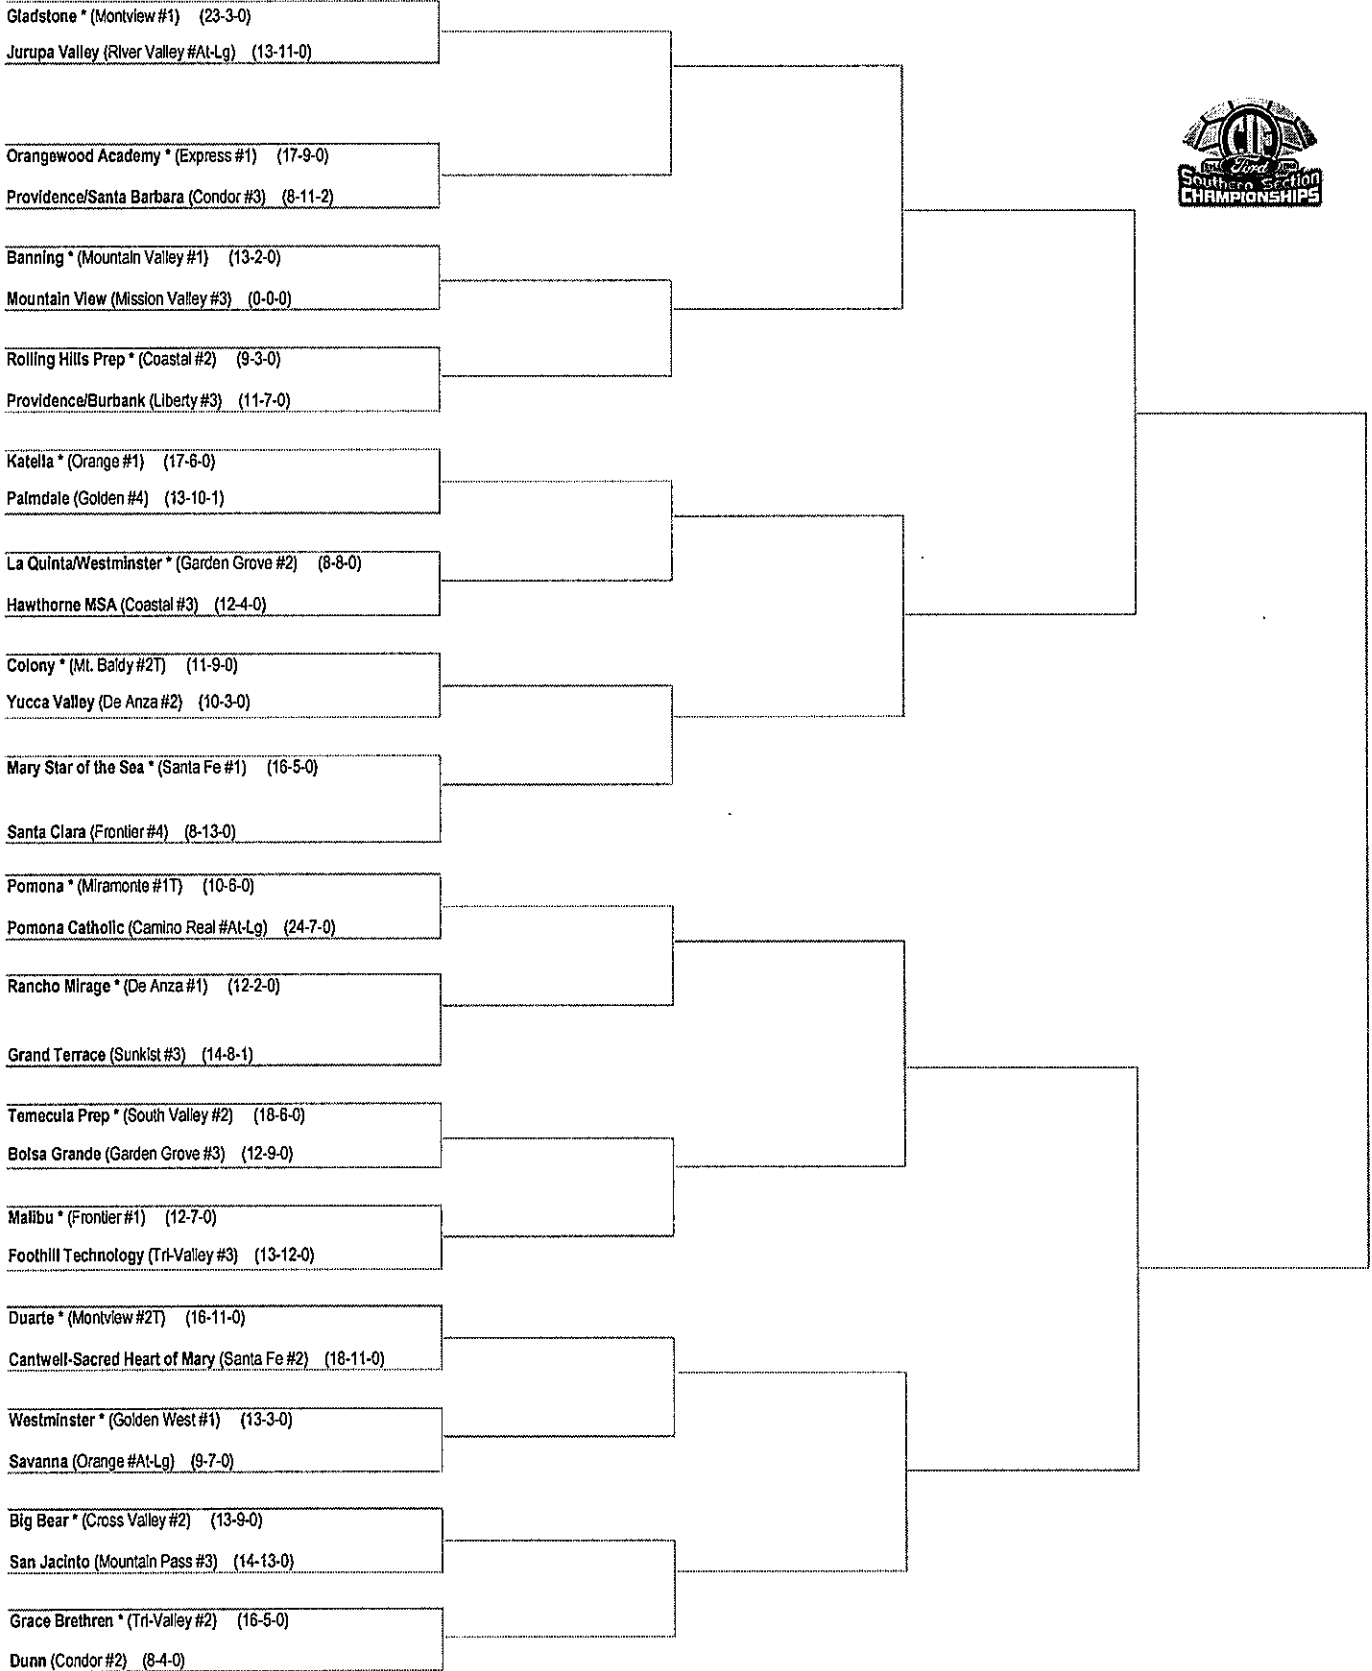

Quarter Final

Semi Final

Final

*Denote host school. This draw sheet was made based upon information available to the CIF-SS as of 10/26/2016. We reserve the right to adjust the draw sheet at any time. All games with the exception of the final round will start at 7:00 p.m. unless another time is mutually agreed upon and clearance is received from the CIF-SS Office. Pre-Flips will be available following the Wildcard matches. Pre-flip for subsequent rounds are available at www.cifss.org. Please submit your scores immediately following the game at CIFSSHOME.ORG. Draw results are available on our web site @ www.cifss.org.