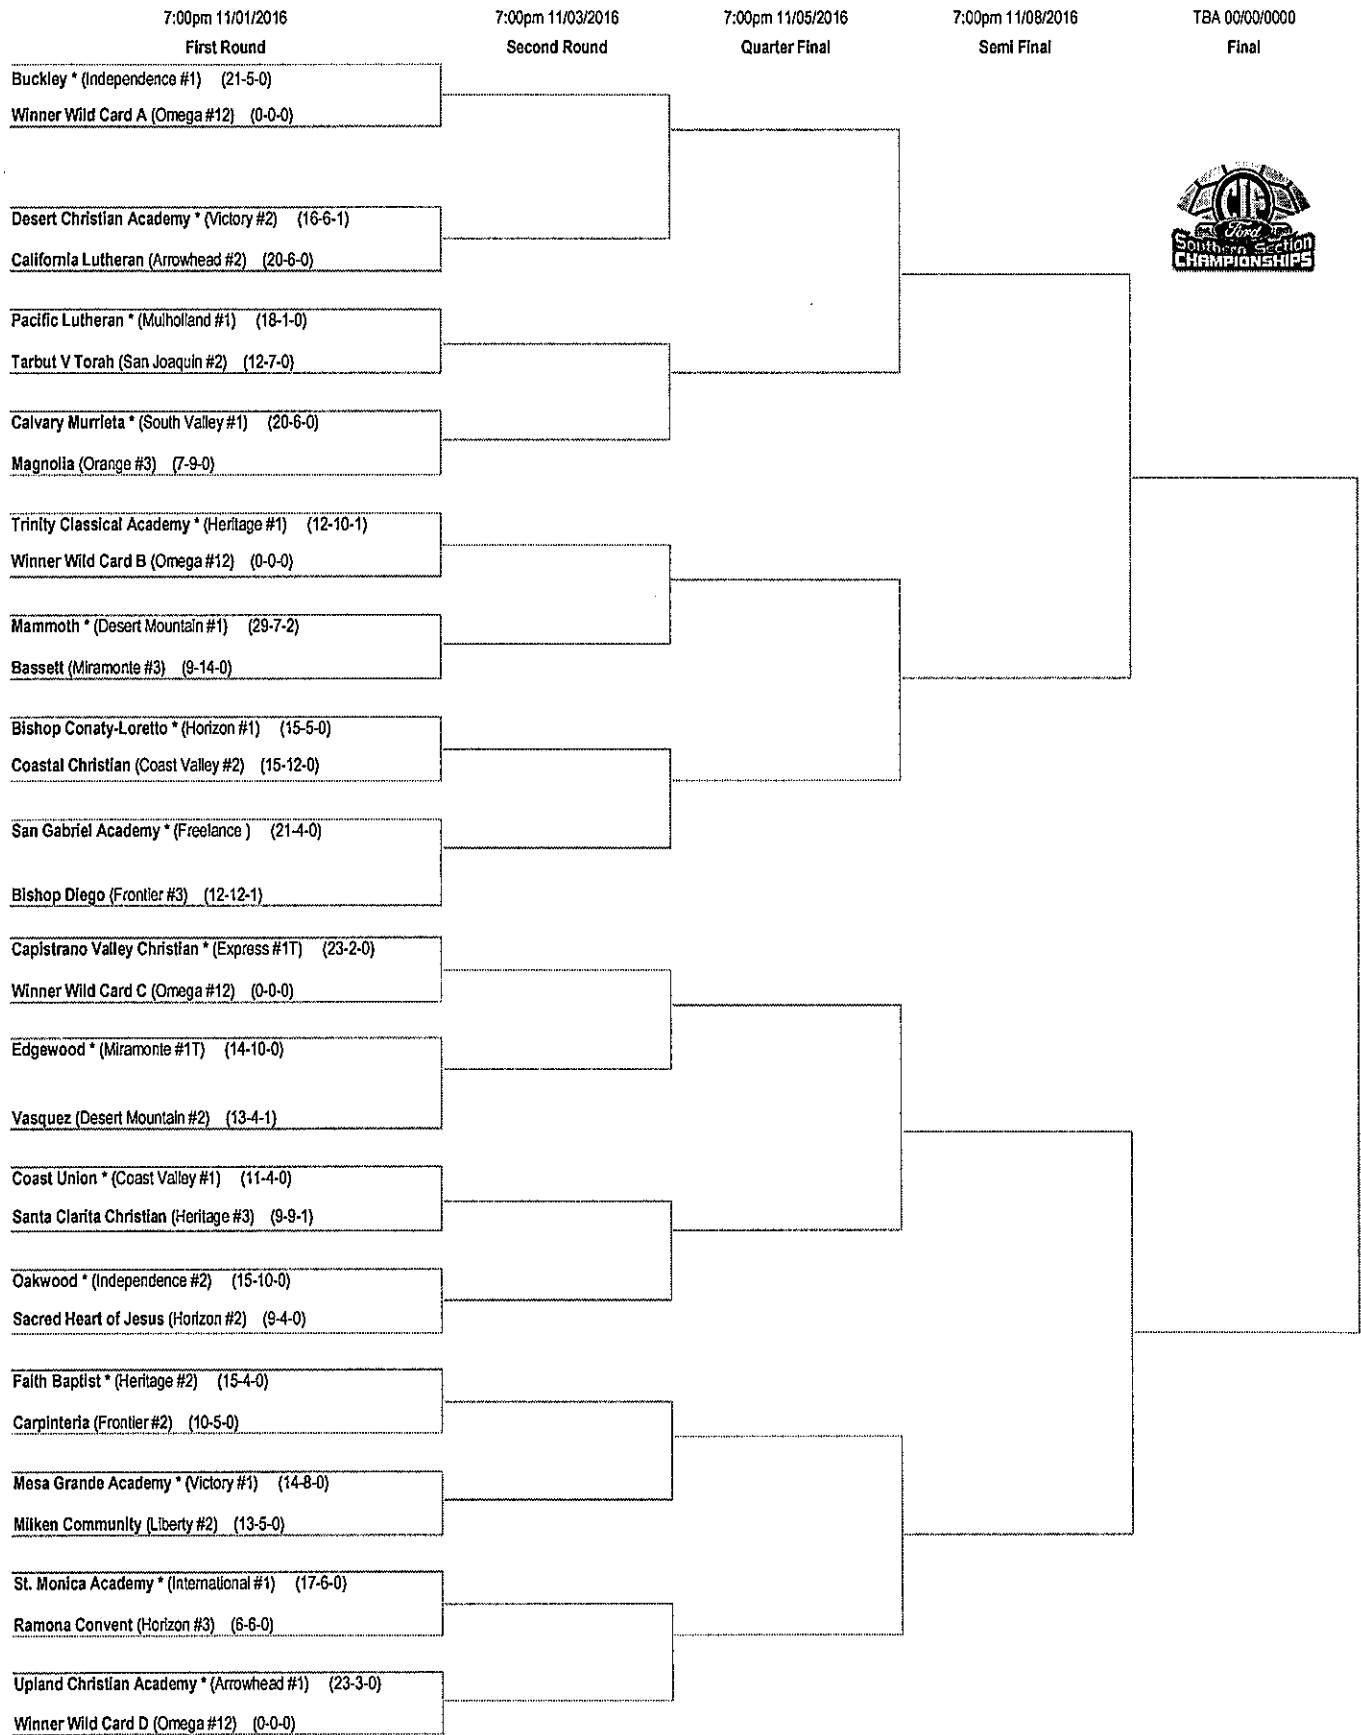

2016 CIF-SS FORD GIRLS VOLLEYBALL DIVISION 9 CHAMPIONSHIPS

*Denote host school. This draw sheet was made based upon information available to the CIF-SS as of 10/26/2016. We reserve the right to adjust the draw sheet at any time. All games with the exception of the final round will start at 7:00 p.m. unless another time is mutually agreed upon and clearance is received from the CIF-SS Office. Pre-Flips will be available following the Wildcard matches. Pre-flip for subsequent rounds are available at www.cifss.org. Please submit your scores immediately following the game at CIFSSHOME.ORG. Draw results are available on our web site @ www.cifss.org.