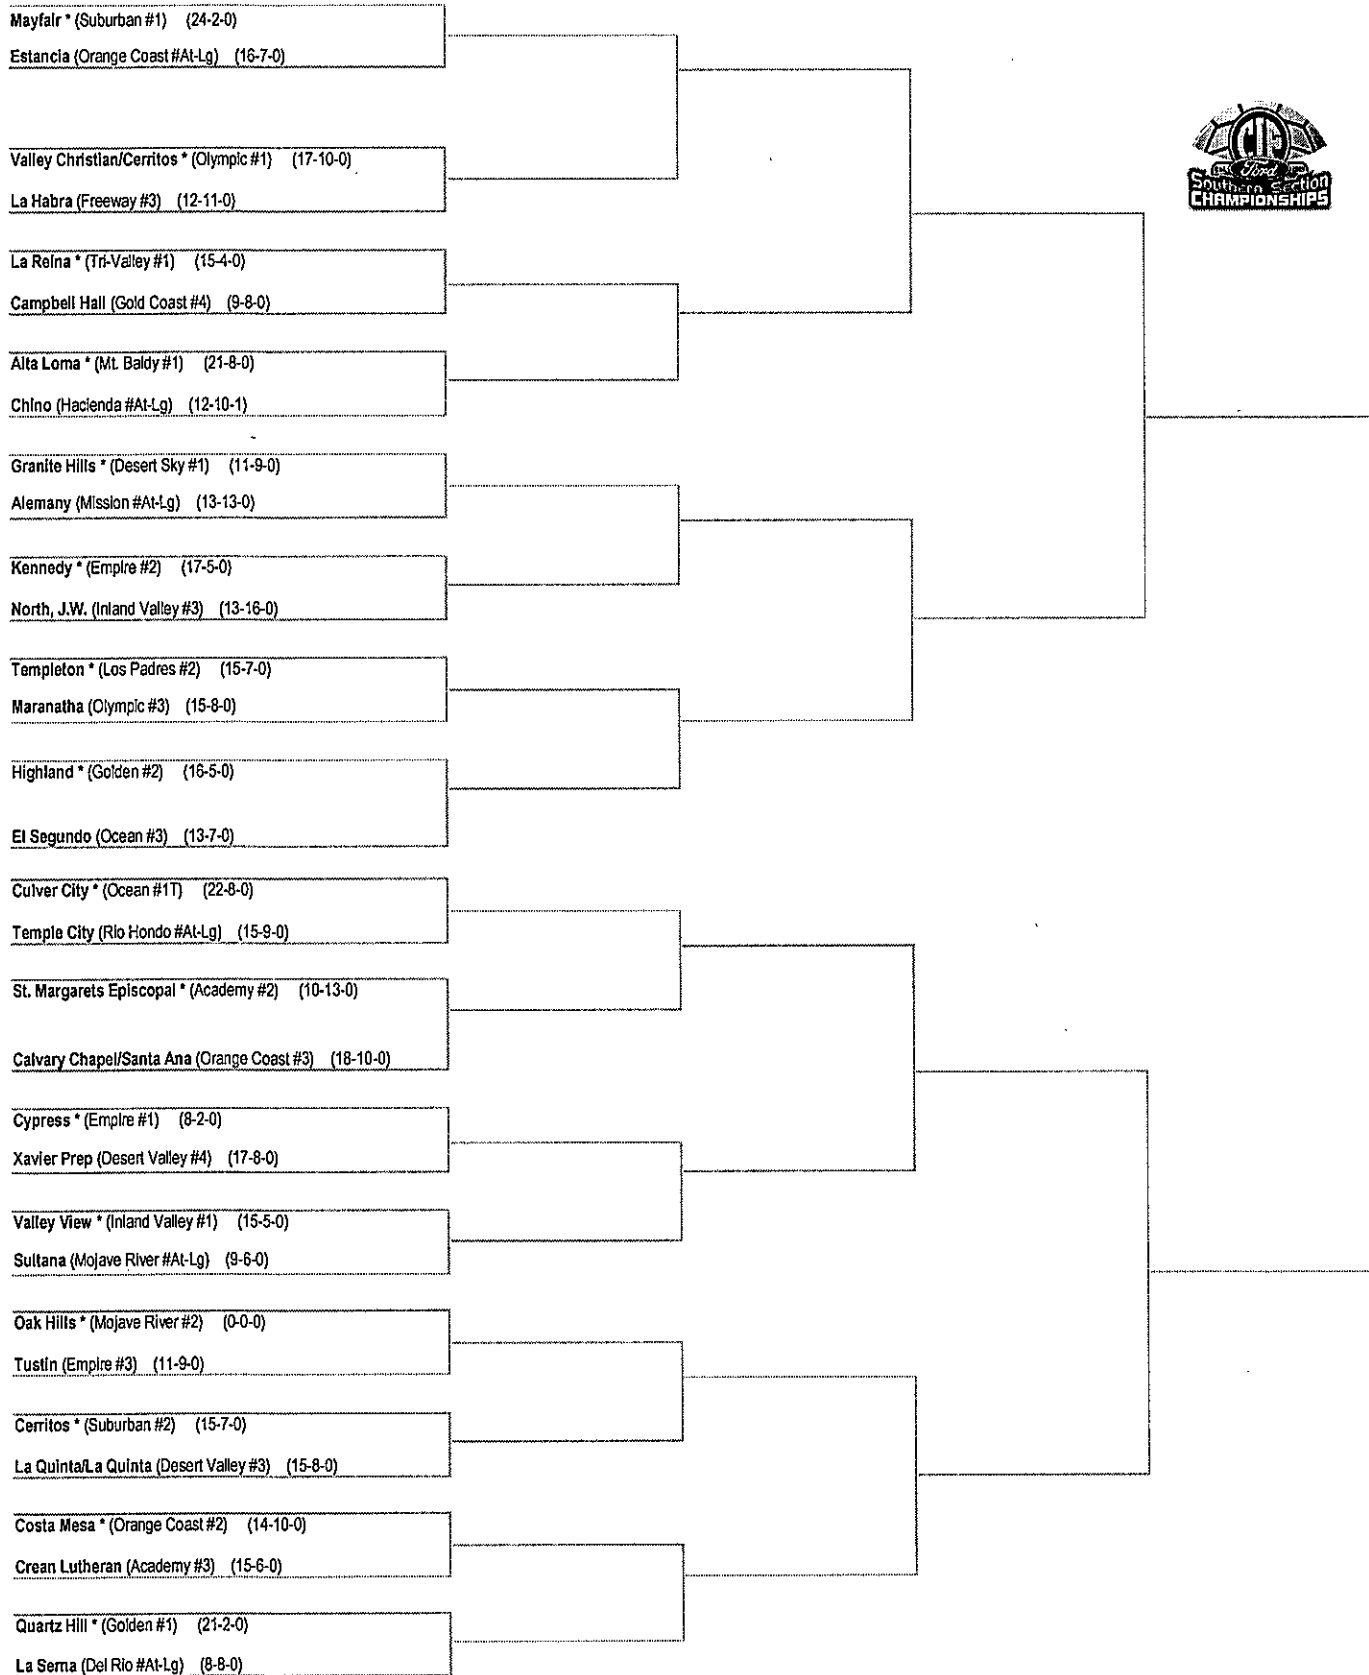

2016 CIF-SS FORD GIRLS VOLLEYBALL DIVISION 5 CHAMPIONSHIPS

7:00pm 11/01/2016

7:00pm 11/03/2016

7:00pm 11/05/2016

7:00pm 11/08/2016

TBA 00/00/0000

First Round

Second Round

Quarter Final

Semi Final

Final

*Denote host school. This draw sheet was made based upon information available to the CIF-SS as of 10/26/2016. We reserve the right to adjust the draw sheet at any time. All games with the exception of the final round will start at 7:00 p.m. unless another time is mutually agreed upon and clearance is received from the CIF-SS Office. Pre-Flips will be available following the Wildcard matches. Pre-flip for subsequent rounds are available at www.cifss.org. Please submit your scores immediately following the game at CIFSSHOMES.ORG. Draw results are available on our web site @ www.cifss.org.