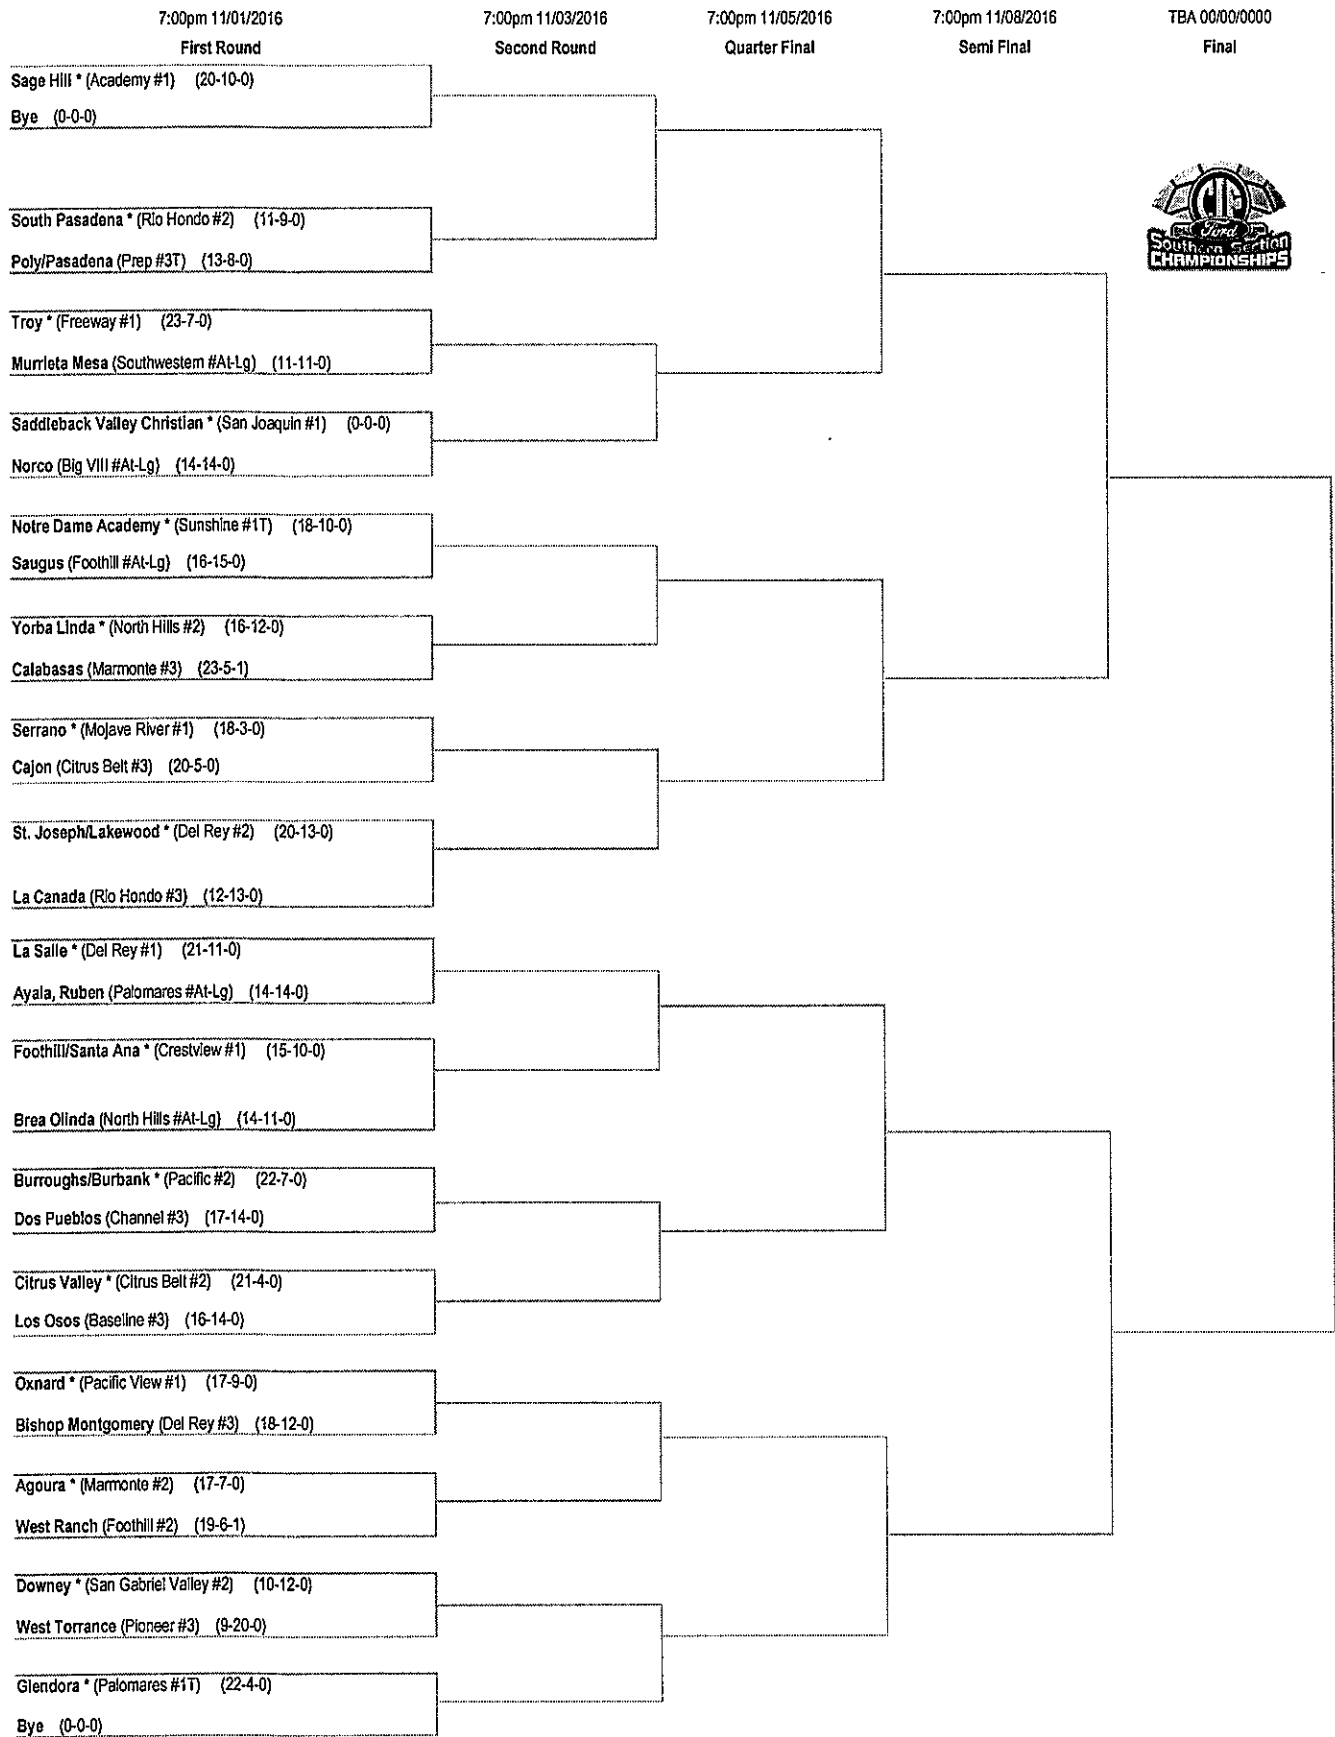

2016 CIF-SS FORD GIRLS VOLLEYBALL DIVISION 3 CHAMPIONSHIPS

TBA 00/00/0000

*Denote host school. This draw sheet was made based upon information available to the CIF-SS as of 10/26/2016. We reserve the right to adjust the draw sheet at any time. All games with the exception of the final round will start at 7:00 p.m. unless another time is mutually agreed upon and clearance is received from the CIF-SS Office. Pre-Flips will be available following the Wildcard matches. Pre-Flip for subsequent rounds are available at www.cifss.org. Please submit your scores immediately following the game at CIFSSHOM.ORG. Draw results are available on our web site @ www.cifss.org.