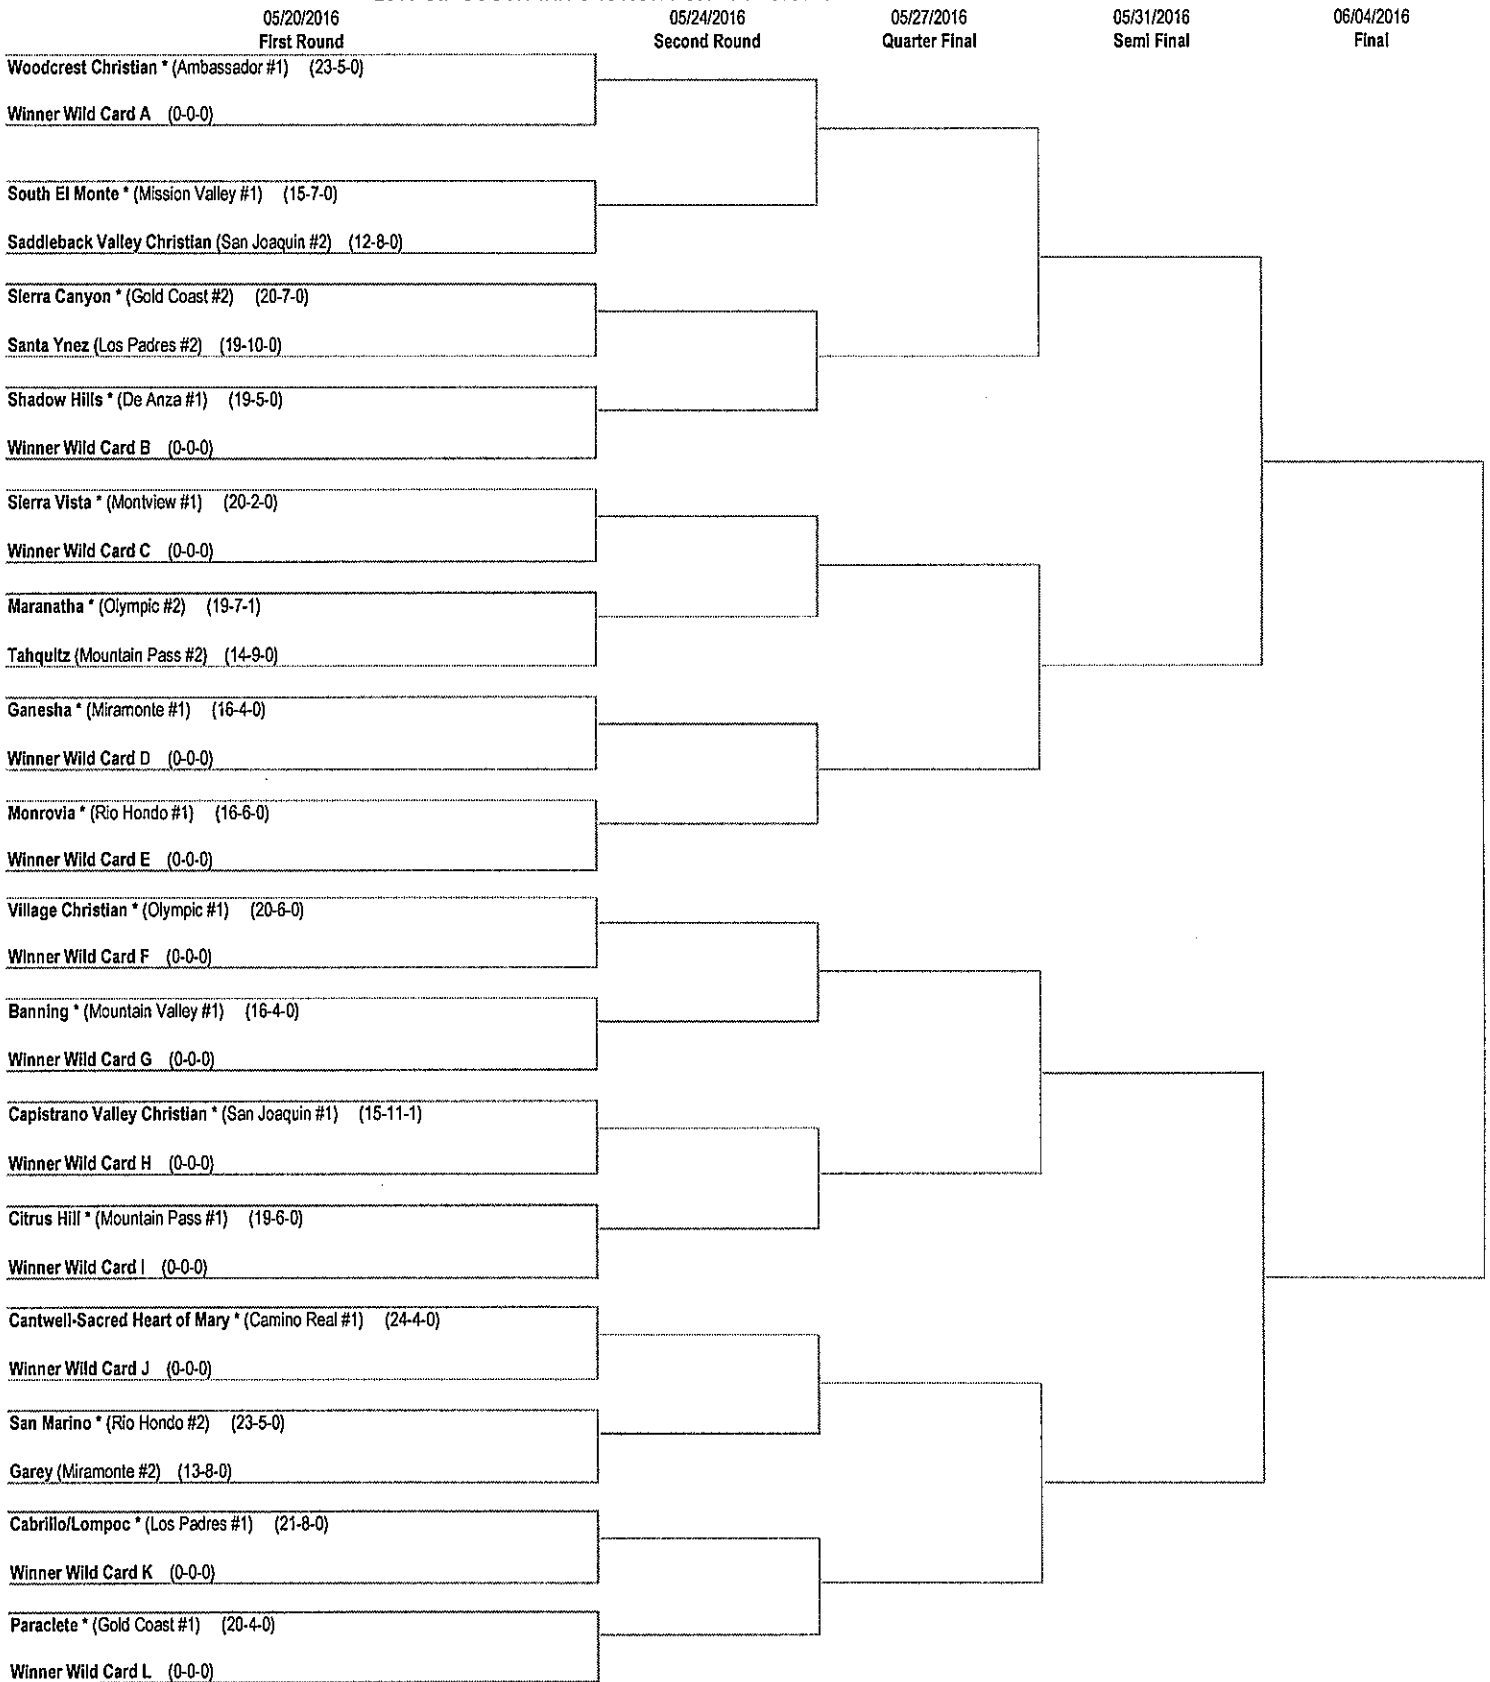

2016 CIF SOUTHERN SECTION FORD DIVISION 5 BASEBALL CHAMPIONSHIPS

* DENOTES HOST TEAM This draw sheet was made based upon information available to the CIF-SS as of 5/13/16. We reserve the right to adjust the draw sheet as a result of information which would update any final league standings. All games are scheduled to start at 3:15 p.m. unless another time is mutually agreed upon and clearance received from the CIF-SS Office. Public coin flips will be held in the CIF-SS lobby according to the following schedule: 2nd Rnd May 20 9 am (Div. 2,4,6) & May 21 9 am (Div. 1,3,5,7) Qtr Finals May 25th - 10 am, Semi Finals May 28th 9 am, Finals June 1st 10 am. PLEASE ENTER SCORES INTO www.cifsshome.org AND PHONE SPORT DESKS OF THE LOS ANGELES TIMES (213) 237-7151 or 1-800 528-4637 ext. 77151, THE REGISTER (714) 796-7804, THE DAILY NEWS at 1-800 888-6009 and MAX PREPS at 800 329-7324. Draw results available on our website www.cifss.org