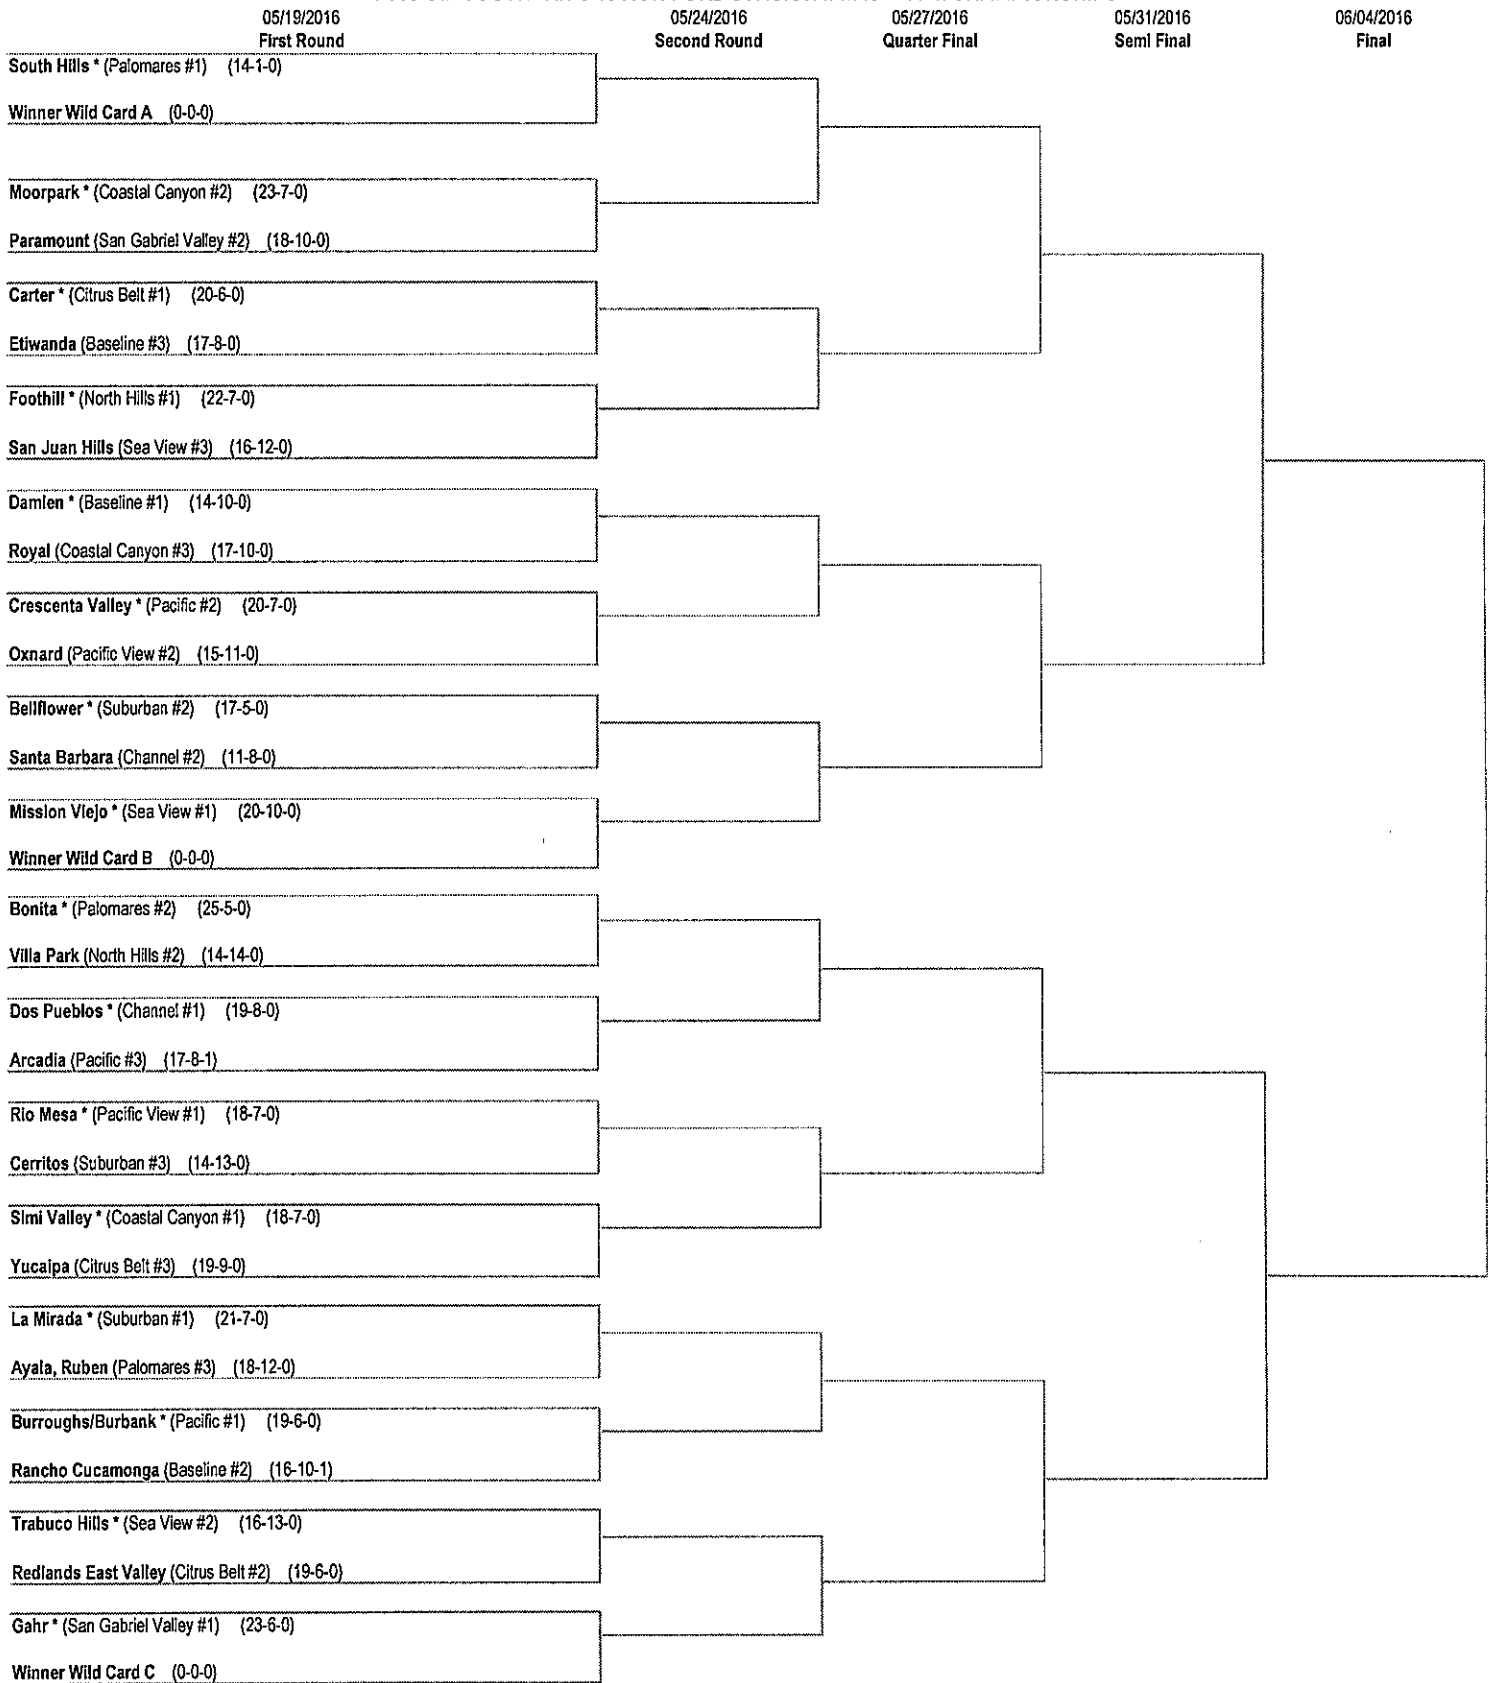

2016 CIF SOUTHERN SECTION FORD DIVISION 2 BASEBALL CHAMPIONSHIPS

* DENOTES HOST TEAM This draw sheet was made based upon information available to the CIF-SS as of 5/13/16. We reserve the right to adjust the draw sheet as a result of information which would update any final league standings. All games are scheduled to start at 3:15 p.m. unless another time is mutually agreed upon and clearance received from the CIF-SS Office. Public coin flips will be held in the CIF-SS lobby according to the following schedule: 2nd Rnd May 20 9 am (Div. 2,4,6) & May 21 9 am (Div. 1,3,5,7) Qtr Finals May 25th - 10 am, Semi Finals May 28th 9 am, Finals June 1st 10 am. PLEASE ENTER SCORES INTO www.cifsshome.org AND PHONE SPORT DESKS OF THE LOS ANGELES TIMES (213) 237-7151 or 1-800 528-4637 ext. 77151, THE REGISTER (714) 796-7804, THE DAILY NEWS at 1-800 888-6009 and MAX PREPS at 800 329-7324. Draw results available on our website www.cifss.org