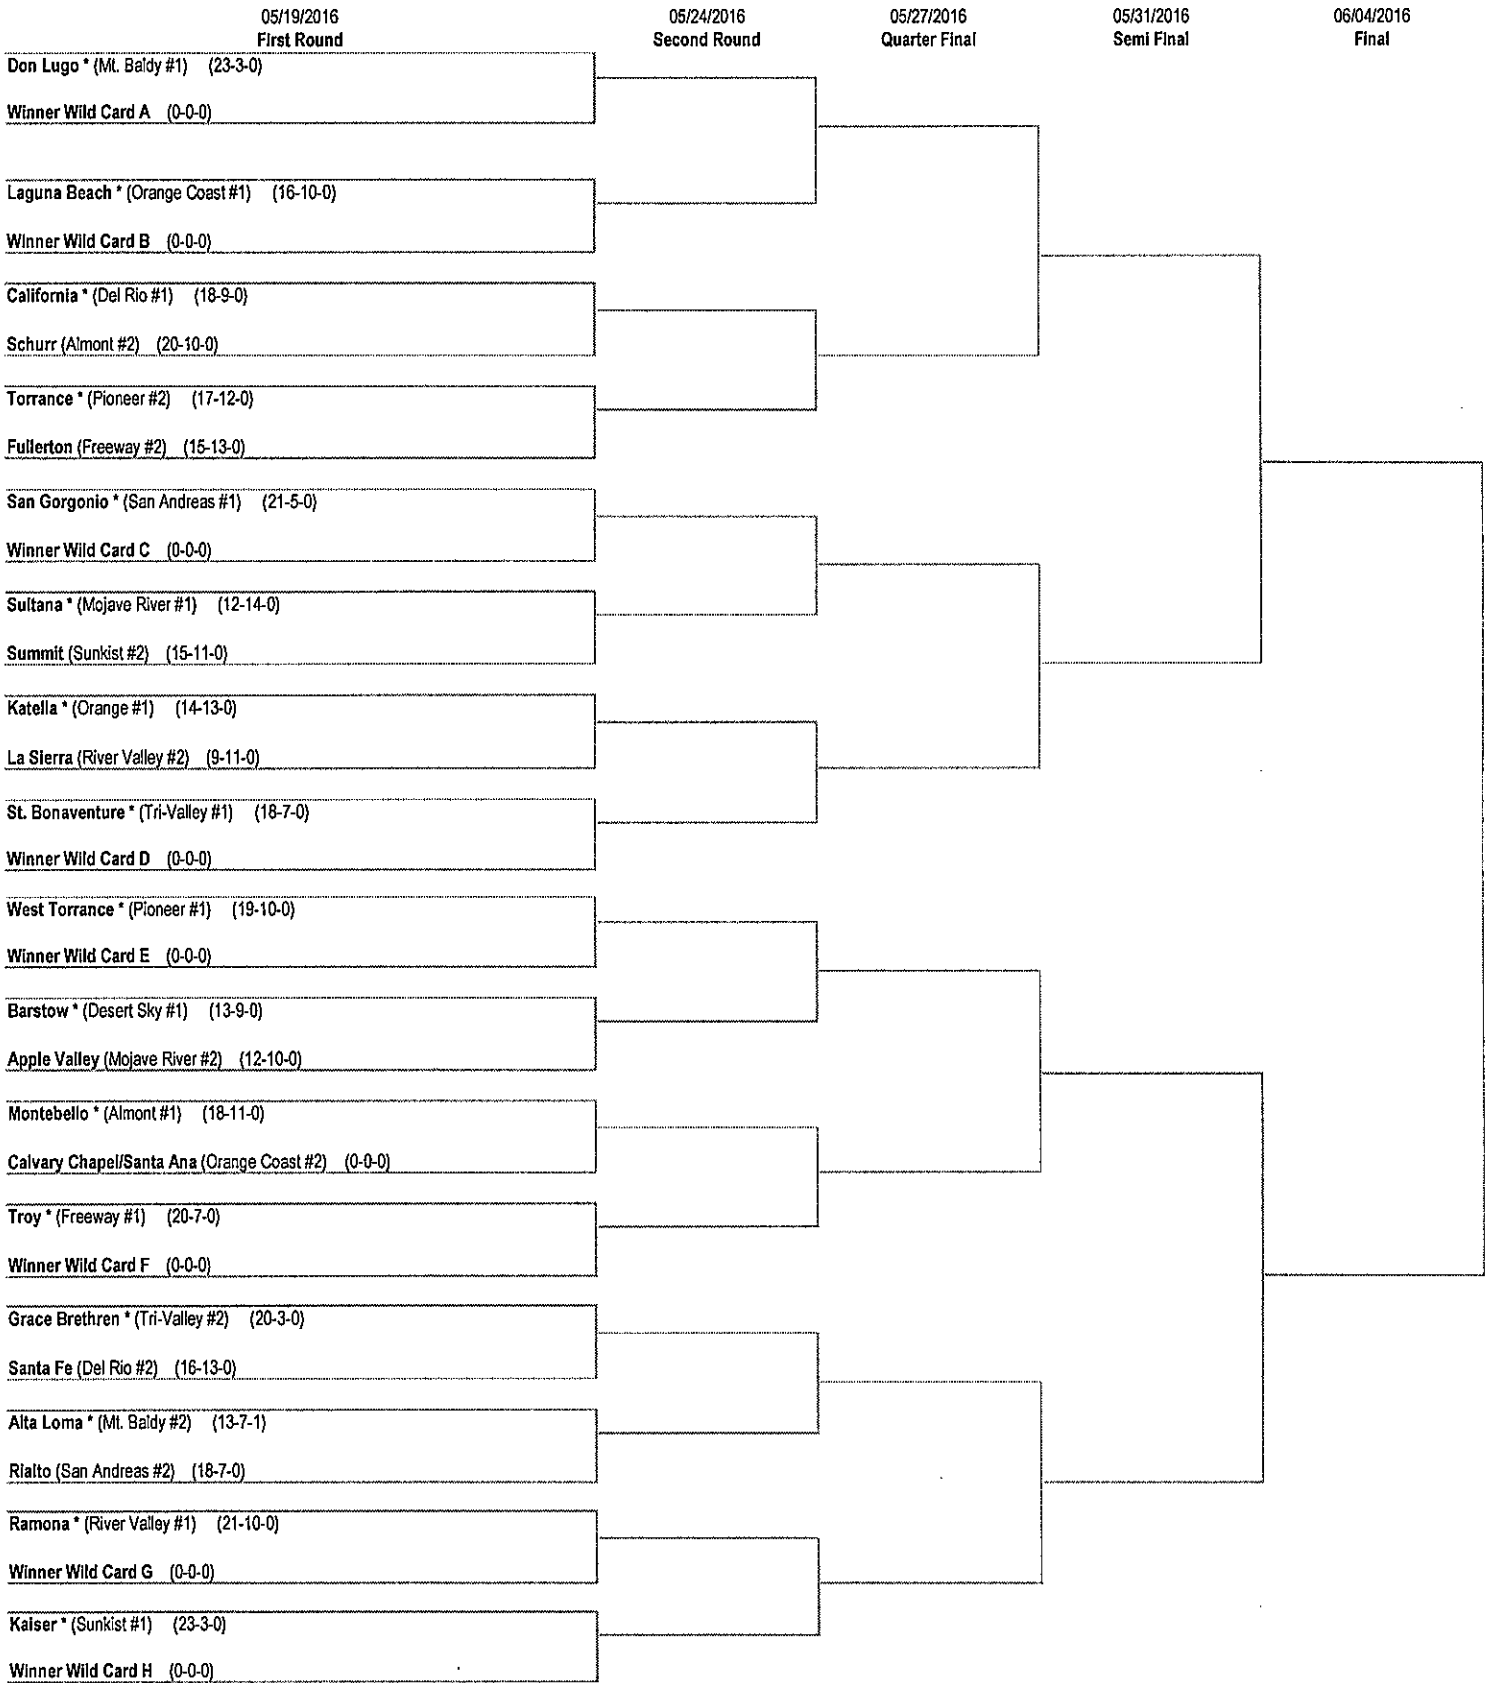

2016 CIF SOUTHERN SECTION FORD DIVISION 4 BASEBALL CHAMPIONSHIPS

* DENOTES HOST TEAM This draw sheet was made based upon information available to the CIF-SS as of 5/13/16. We reserve the right to adjust the draw sheet as a result of information which would update any final league standings. All games are scheduled to start at 3:15 p.m. unless another time is mutually agreed upon and clearance received from the CIF-SS Office. Public coin flips will be held in the CIF-SS lobby according to the following schedule: 2nd Rnd May 20 9 am (Div. 2,4,6) & May 21 9 am (Div. 1,3,5,7) Qtr Finals May 25th - 10 am, Semi Finals May 28th 9 am, Finals June 1st 10 am. PLEASE ENTER SCORES INTO www.cifsshome.org AND PHONE SPORT DESKS OF THE LOS ANGELES TIMES (213) 237-7151 or 1-800 528-4637 ext. 77151, THE REGISTER (714) 796-7804, THE DAILY NEWS at 1-800 888-6009 and MAX PREPS at 800 329-7324. Draw results available on our website www.cifss.org