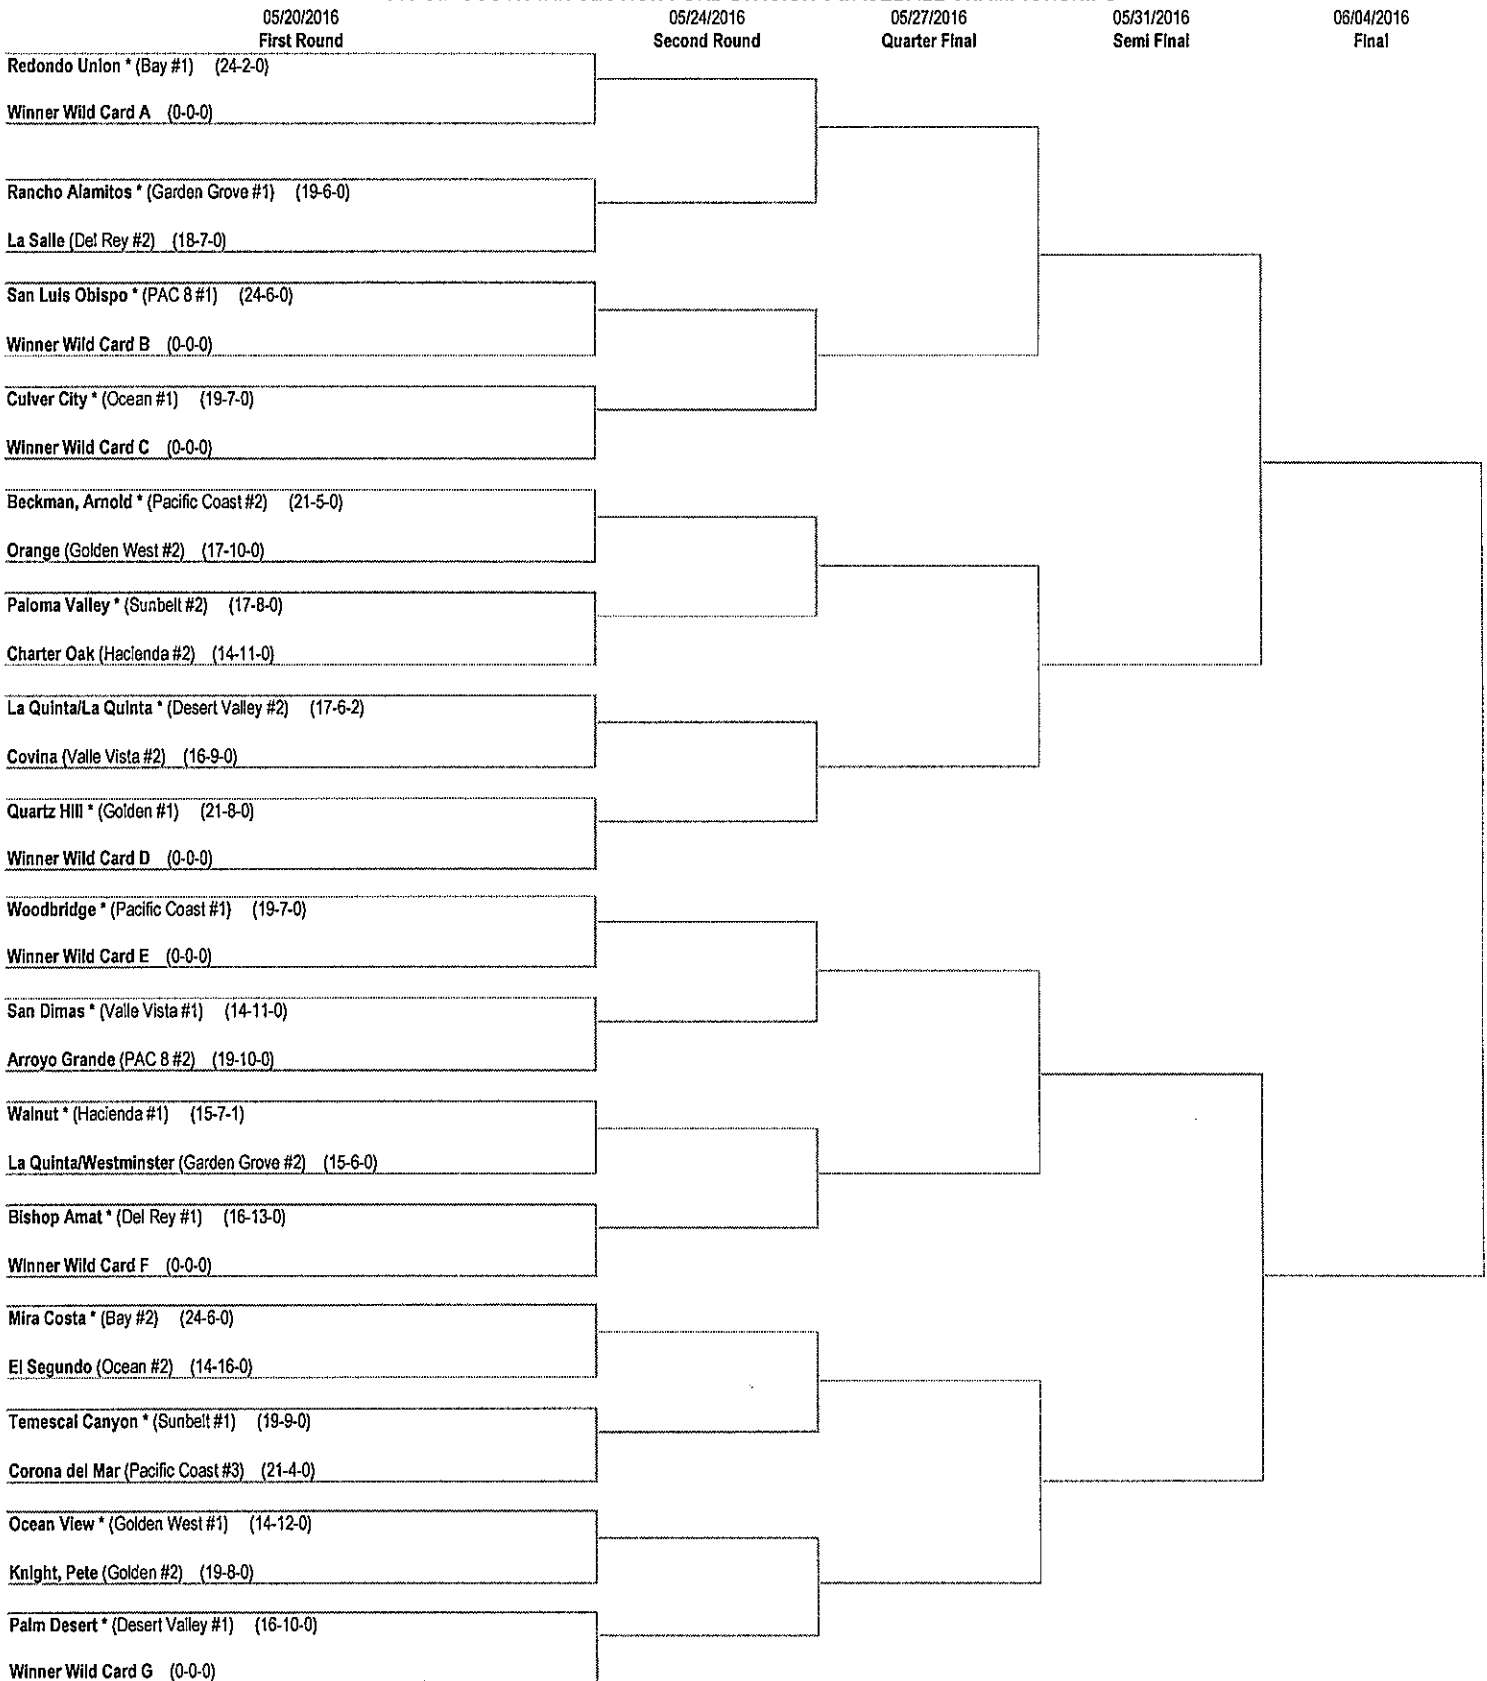

2016 CIF SOUTHERN SECTION FORD DIVISION 3 BASEBALL CHAMPIONSHIPS

* DENOTES HOST TEAM This draw sheet was made based upon information available to the CIF-SS as of 5/13/16. We reserve the right to adjust the draw sheet as a result of information which would update any final league standings. All games are scheduled to start at 3:15 p.m. unless another time is mutually agreed upon and clearance received from the CIF-SS Office. Public coin flips will be held in the CIF-SS lobby according to the following schedule: 2nd Rnd May 20 9 am (Div. 2,4,6) & May 21 9 am (Div. 1,3,5,7) Qtr Finals May 25th - 10 am, Semi Finals May 28th 9 am, Finals June 1st 10 am. PLEASE ENTER SCORES INTO www.cifsshome.org AND PHONE SPORT DESKS OF THE LOS ANGELES TIMES (213) 237-7151 or 1-800 528-4637 ext. 77151, THE REGISTER (714) 796-7804, THE DAILY NEWS at 1-800 888-6009 and MAX PREPS at 800 329-7324. Draw results available on our website www.cifss.org