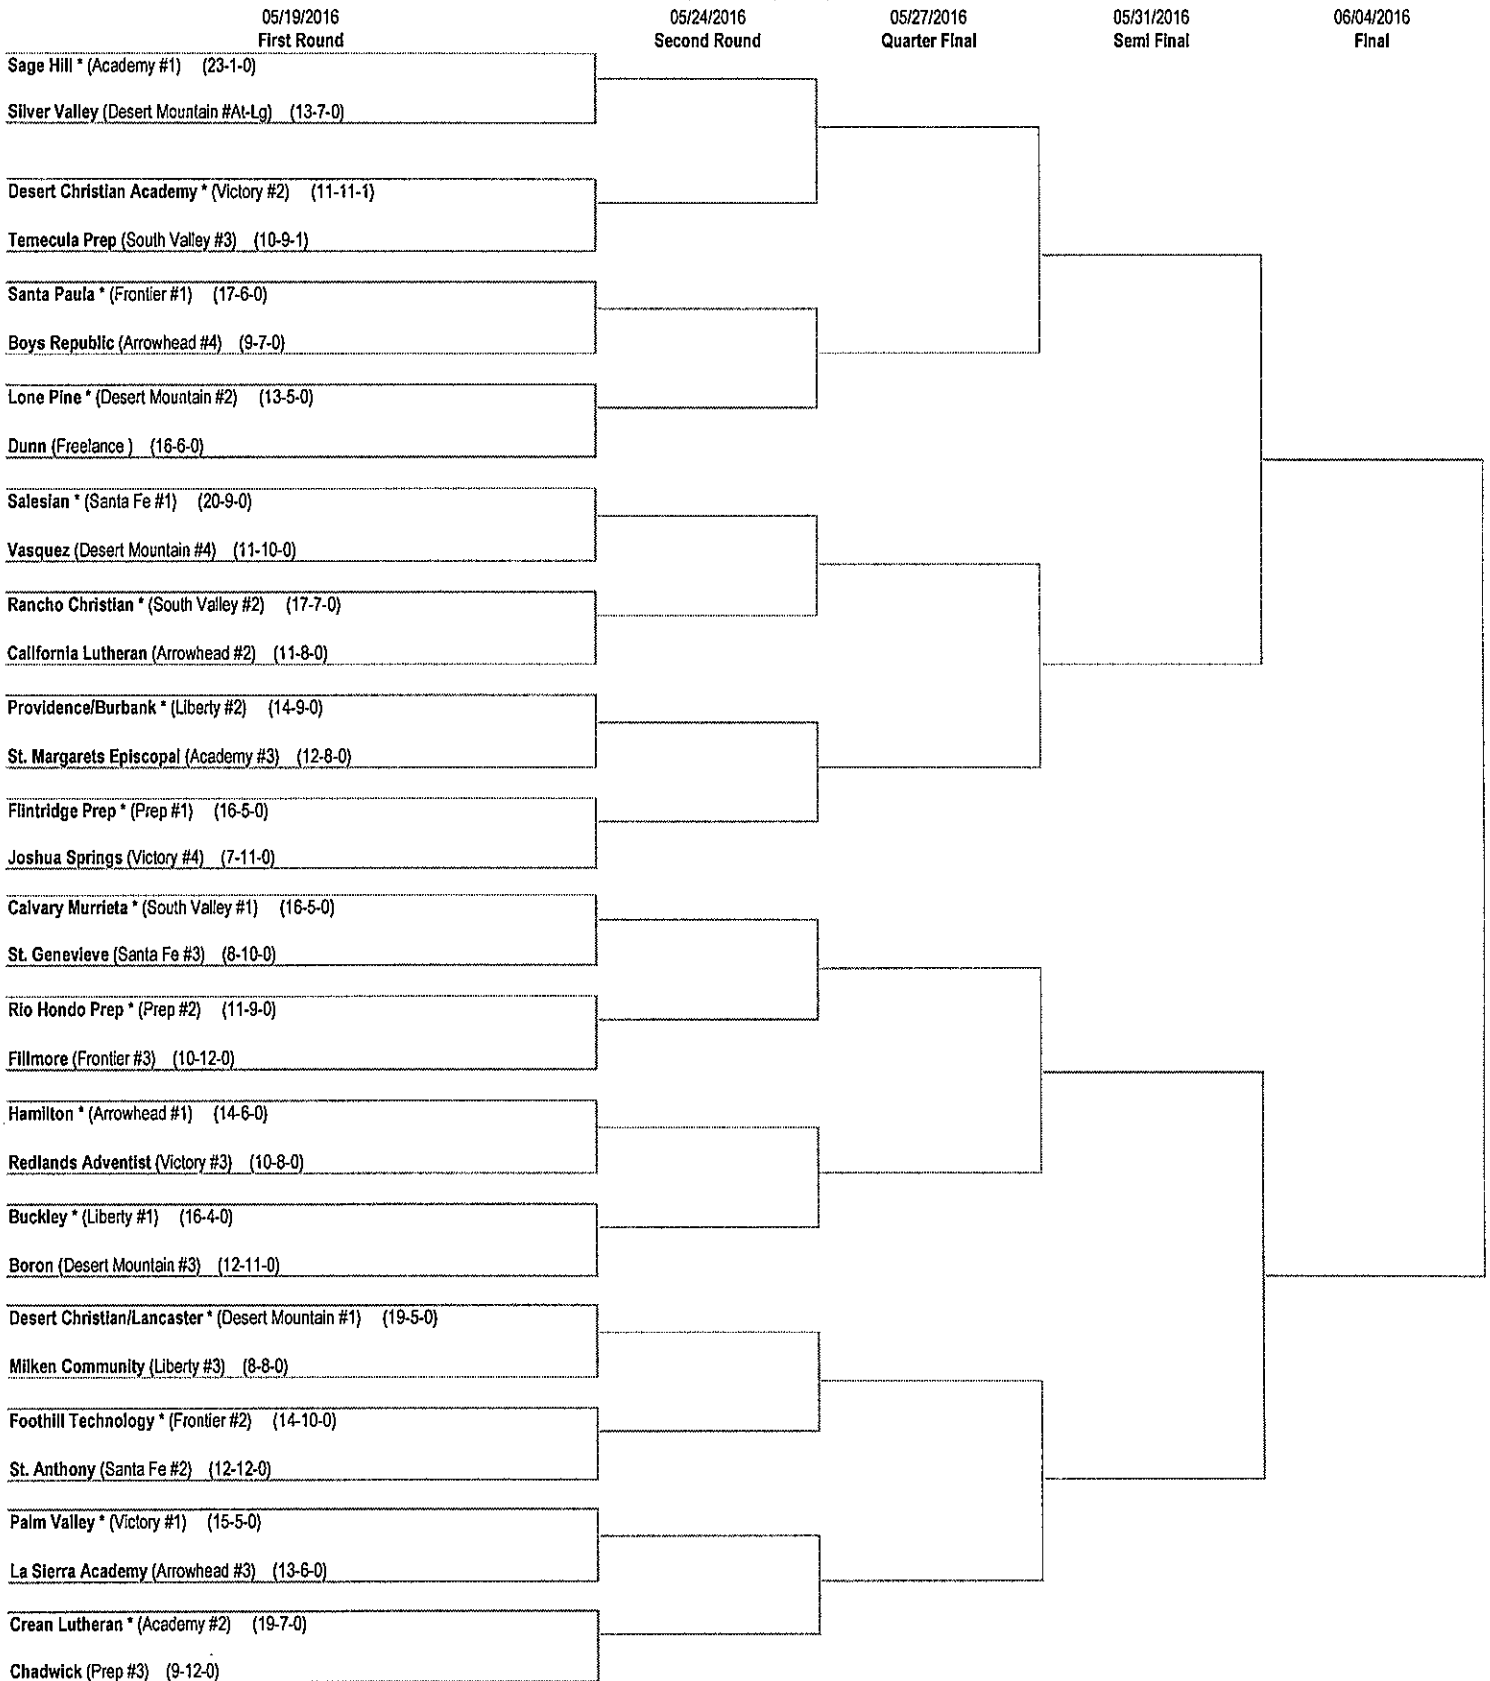

2016 CIF SOUTHERN SECTION FORD DIVISION 6 BASEBALL CHAMPIONSHIPS

* DENOTES HOME TEAM This draw sheet was made based upon information available to the CIF-SS as of 5/13/16. We reserve the right to adjust the draw sheet as a result of information which would update any final league standings. All games are scheduled to start at 3:15 p.m. unless another time is mutually agreed upon and clearance received from the CIF-SS Office. Public coin flips will be held in the CIF-SS lobby according to the following schedule: 2nd Rnd May 20 9 am (Div. 2,4,6) & May 21 9 am (Div. 1,3,5,7) Qtr Finals May 25th - 10 am, Semi Finals May 28th 9 am, Finals June 1st 10 am. PLEASE ENTER SCORES INTO www.cifsshome.org AND PHONE SPORT DESKS OF THE LOS ANGELES TIMES (213) 237-7151 or 1-800 528-4637 ext. 77151, THE REGISTER (714) 796-7804, THE DAILY NEWS at 1-800 888-6009 and MAX PREPS at 800 329-7324. Draw results available on our website www.cifss.org