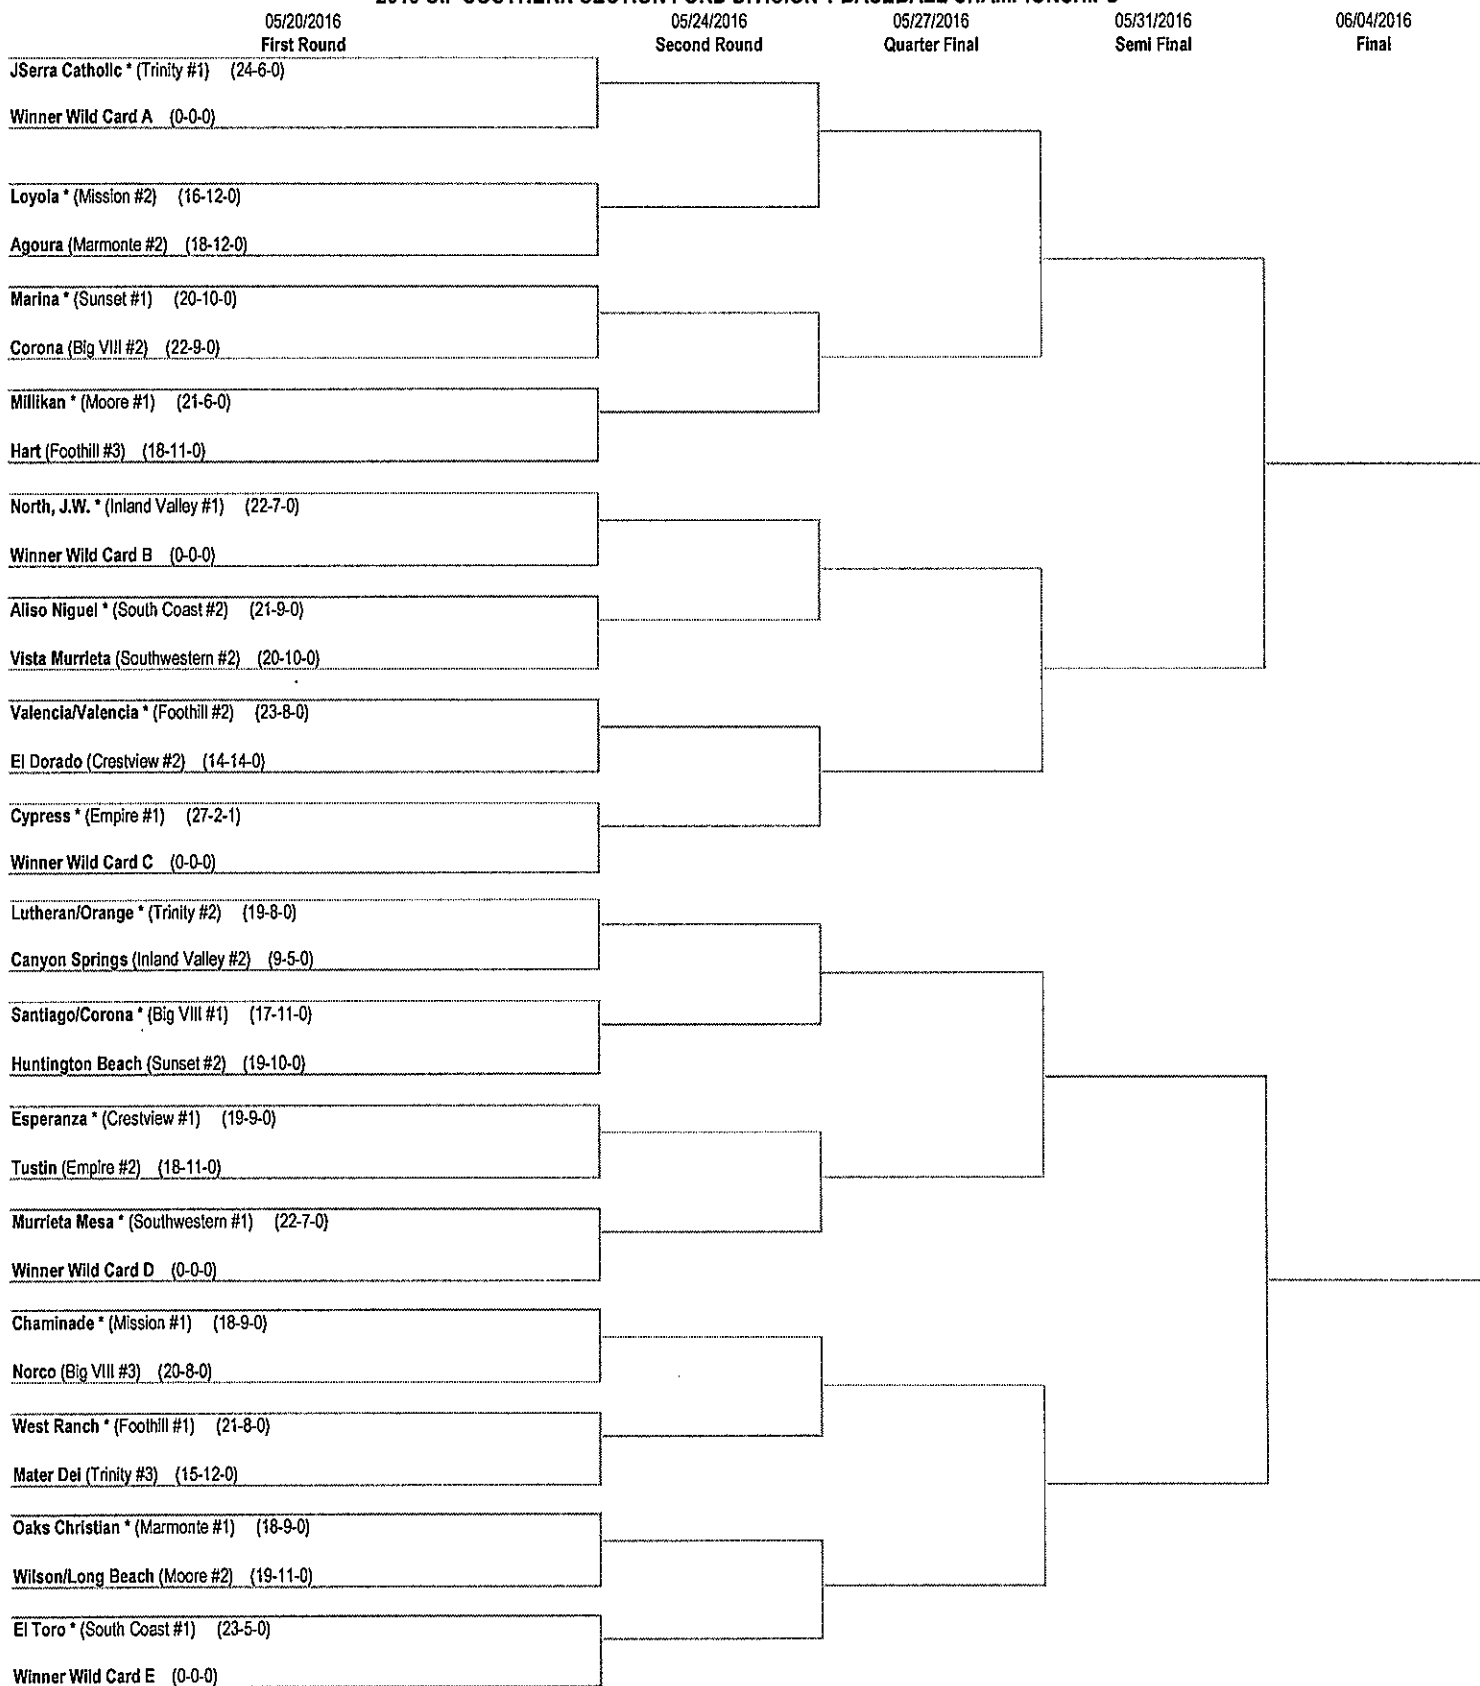

2016 CIF SOUTHERN SECTION FORD DIVISION 1 BASEBALL CHAMPIONSHIPS

* DENOTES HOME TEAM This draw sheet was made based upon information available to the CIF-SS as of 5/13/16. We reserve the right to adjust the draw sheet as a result of information which would update any final league standings. All games are scheduled to start at 3:15 p.m. unless another time is mutually agreed upon and clearance received from the CIF-SS Office. Public coin flips will be held in the CIF-SS lobby according to the following schedule: 2nd Rnd May 20 9 am (Div. 2,4,6) & May 21 9 am (Div. 1,3,5,7) Qtr Finals May 25th - 10 am, Semi Finals May 28th 9 am, Finals June 1st 10 am. PLEASE ENTER SCORES INTO www.cifsshome.org AND PHONE SPORT DESKS OF THE LOS ANGELES TIMES (213) 237-7151 or 1-800 528-4637 ext. 77151, THE REGISTER (714) 796-7804, THE DAILY NEWS at 1-800 888-6009 and MAX PREPS at 800 329-7324. Draw results available on our website www.cifss.org