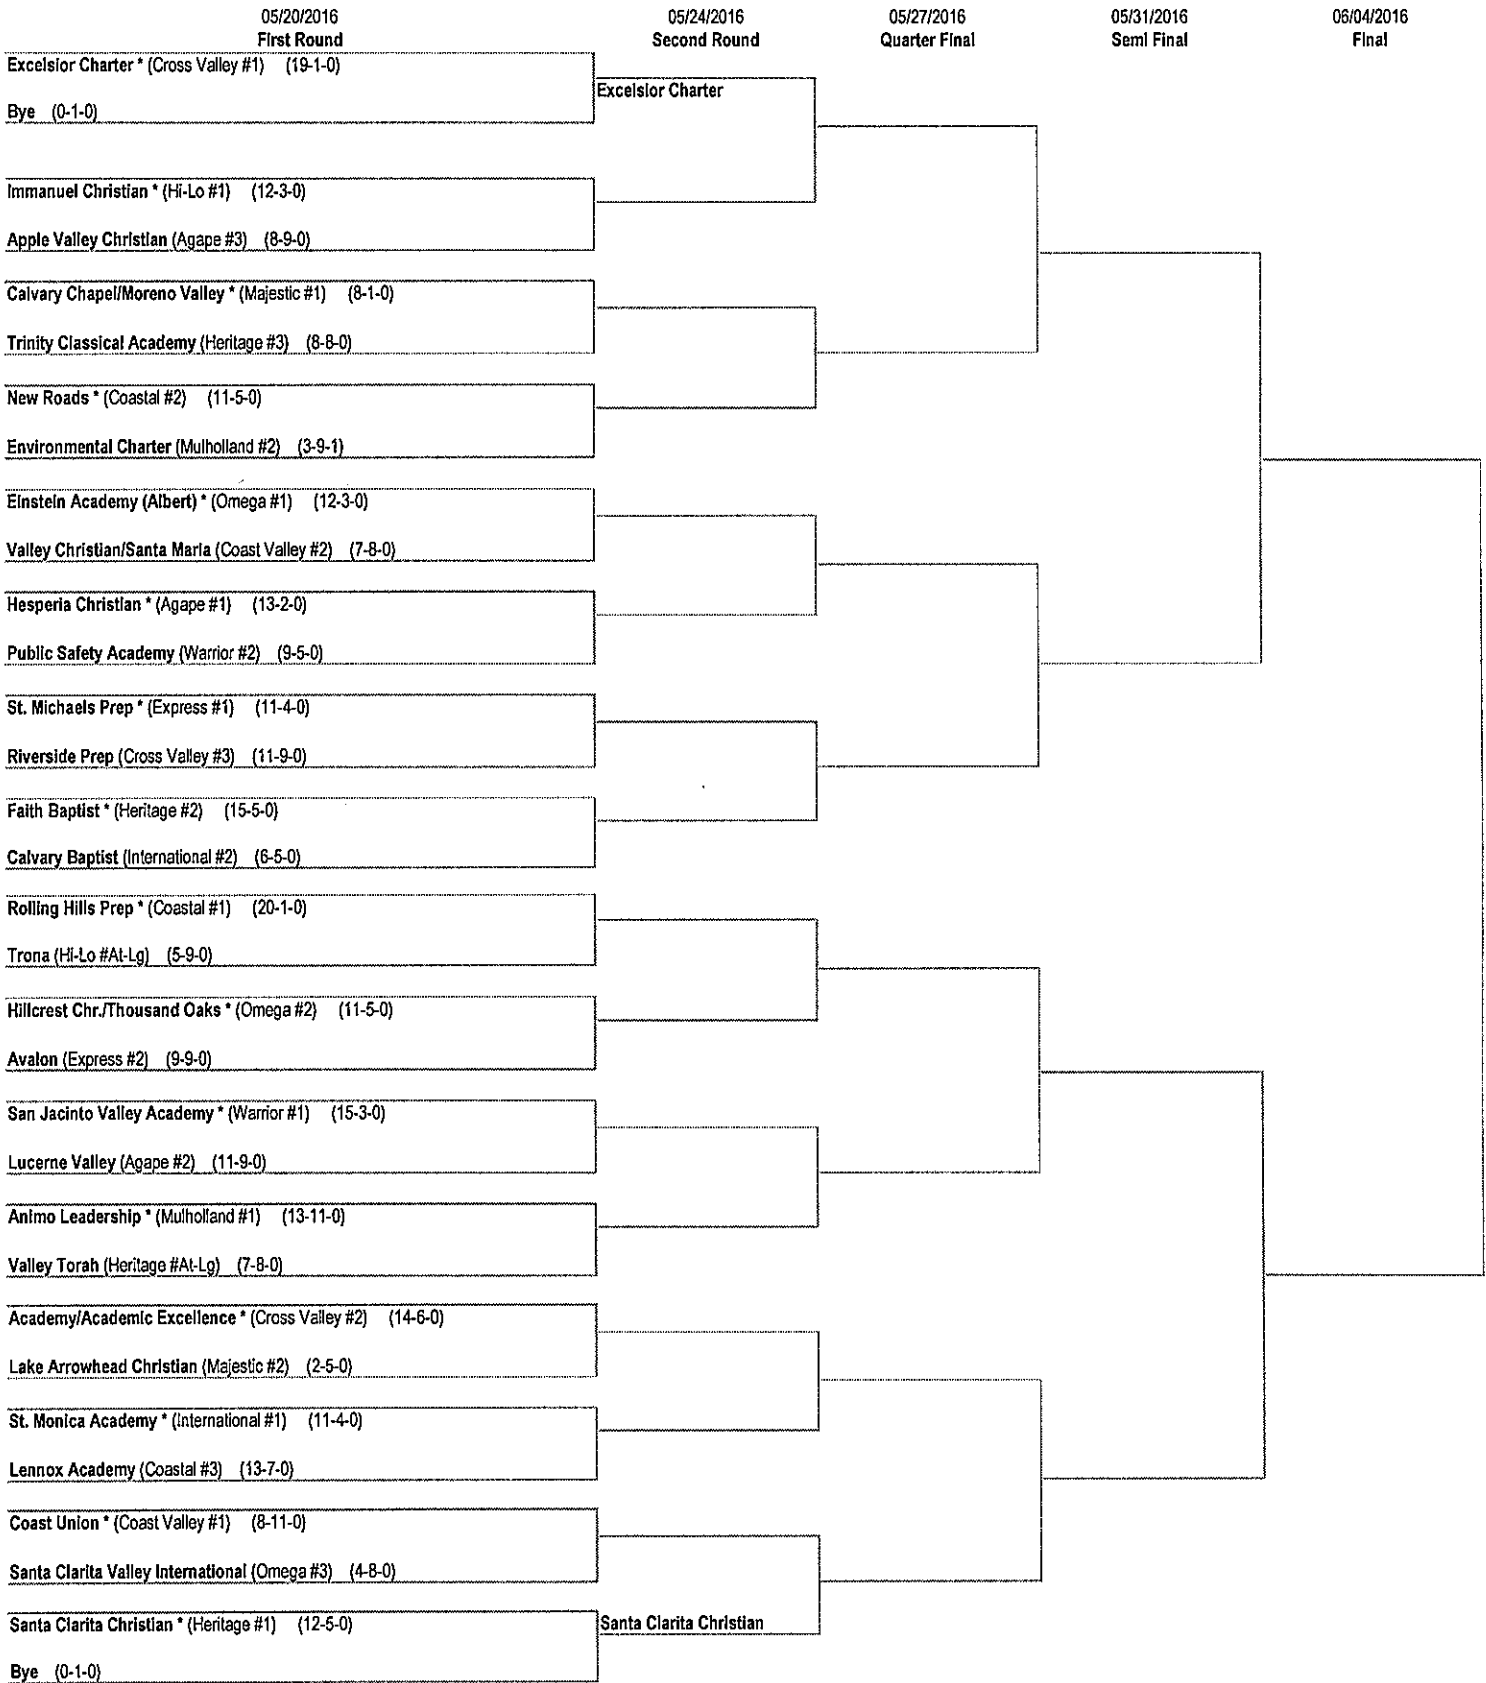

2016 CIF SOUTHERN SECTION FORD DIVISION 7 BASEBALL CHAMPIONSHIPS

* DENOTES HOME TEAM This draw sheet was made based upon information available to the CIF-SS as of 5/13/16. We reserve the right to adjust the draw sheet as a result of information which would update any final league standings. All games are scheduled to start at 3:15 p.m. unless another time is mutually agreed upon and clearance received from the CIF-SS Office. Public coin flips will be held in the CIF-SS lobby according to the following schedule: 2nd Rnd May 20 9 am (Div. 2,4,6) & May 21 9 am (Div. 1,3,5,7) Qtr Finals May 25th - 10 am, Semi Finals May 28th 9 am, Finals June 1st 10 am. PLEASE ENTER SCORES INTO www.cifsshome.org AND PHONE SPORT DESKS OF THE LOS ANGELES TIMES (213) 237-7151 or 1-800 528-4637 ext. 77151, THE REGISTER (714) 796-7804, THE DAILY NEWS at 1-800 888-6009 and MAX PREPS at 800 329-7324. Draw results available on our website www.cifss.org