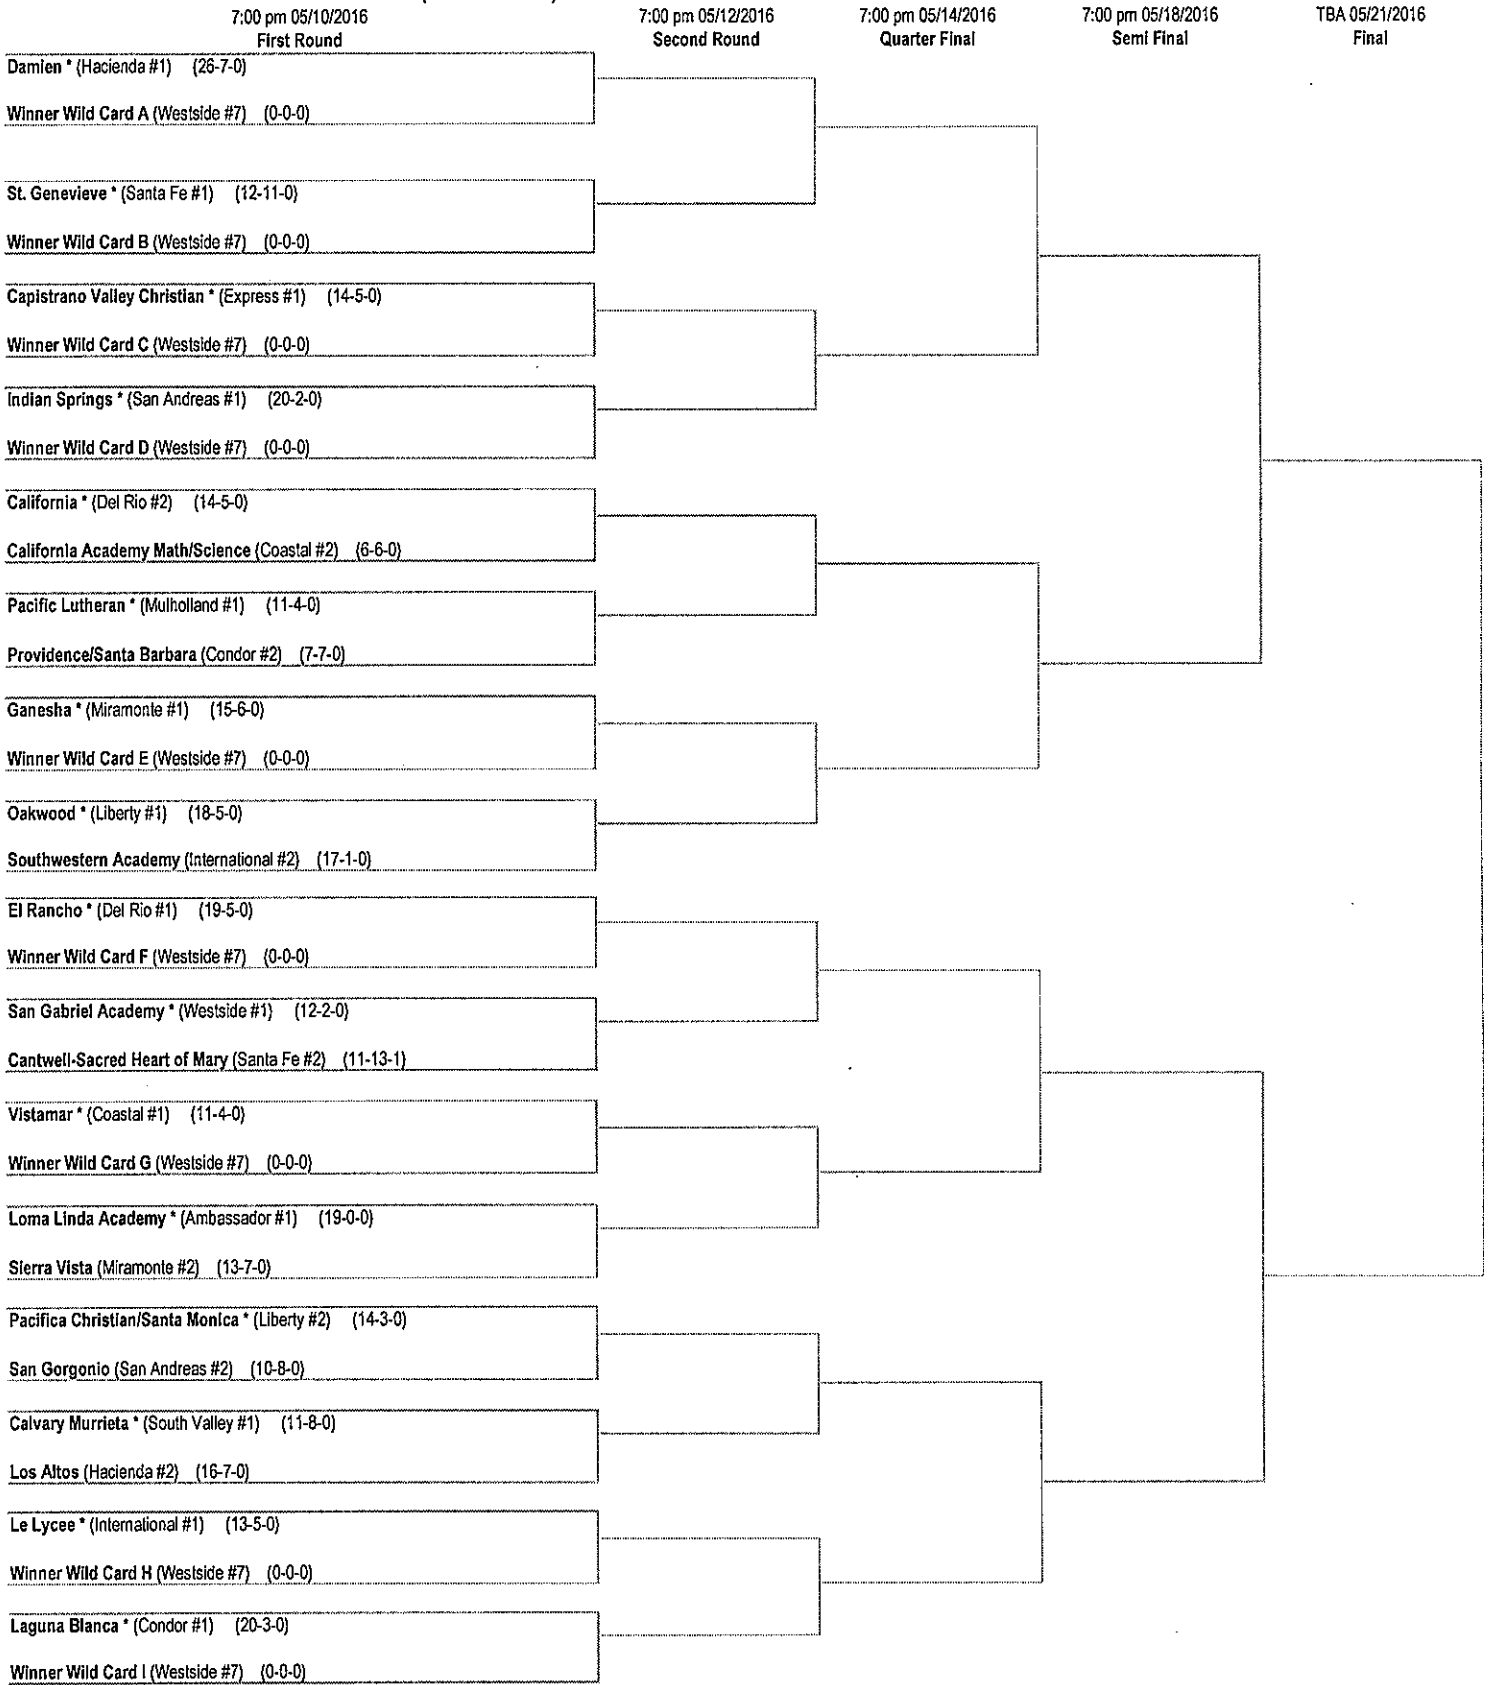

(REVISED 1:10PM) 2016 CIF-SS FORD BOYS VOLLEYBALL DIVISION 5 CHAMPIONSHIPS

This draw sheet was made based upon information available to the CIF-SS as of 5/4/2016. We reserve the right to adjust the draw sheet as a result of information which would update any final league standings. All games with the exception of the final round will start at 7:00 p.m. unless another time is mutually agreed upon and clearance is received from the CIF-SS Office. Pre-Flips will be available following the Wildcard matches. Pre-flip for subsequent rounds are available at www.cifss.org. Please submit your scores immediately following the game at CIFSSHOME.ORG. Call scores into your local newspaper. Draw results are available on our web site @ www.cifss.org.