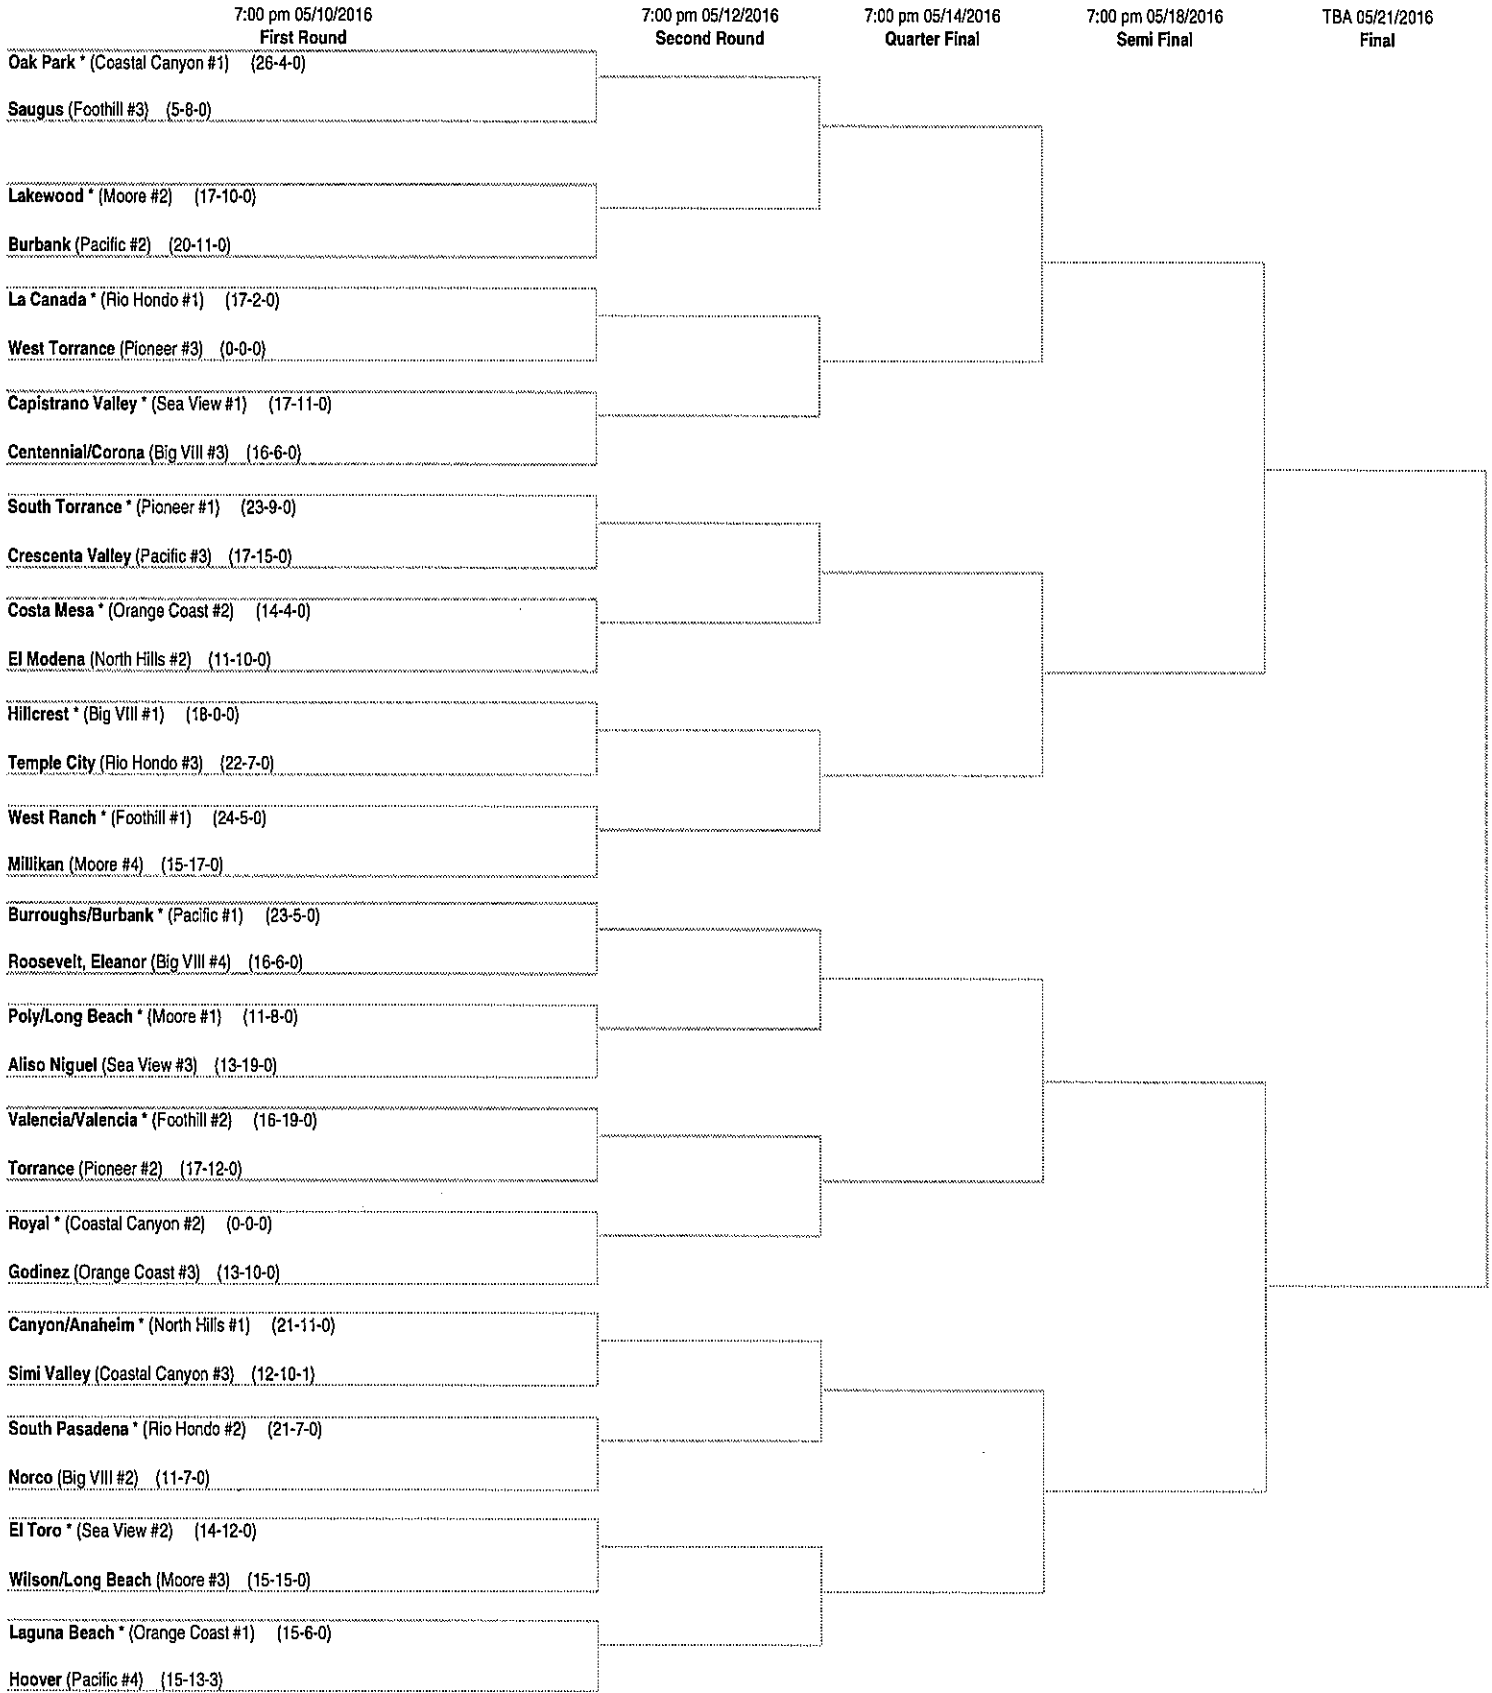

2016 CIF-SS FORD BOYS VOLLEYBALL DIVISION 2 CHAMPIONSHIPS

This draw sheet was made based upon information available to the CIF-SS as of 5/4/2016. We reserve the right to adjust the draw sheet as a result of information which would update any final league standings. All games with the exception of the final round will start at 7:00 p.m. unless another time is mutually agreed upon and clearance is received from the CIF-SS Office. Pre-Flips will be available following the Wildcard matches. Pre-flip for subsequent rounds are available at www.cifss.org. Please submit your scores immediately following the game at CIFSSHOME.ORG. Call scores into your local newspaper. Draw results are available on our web site @ www.cifss.org.