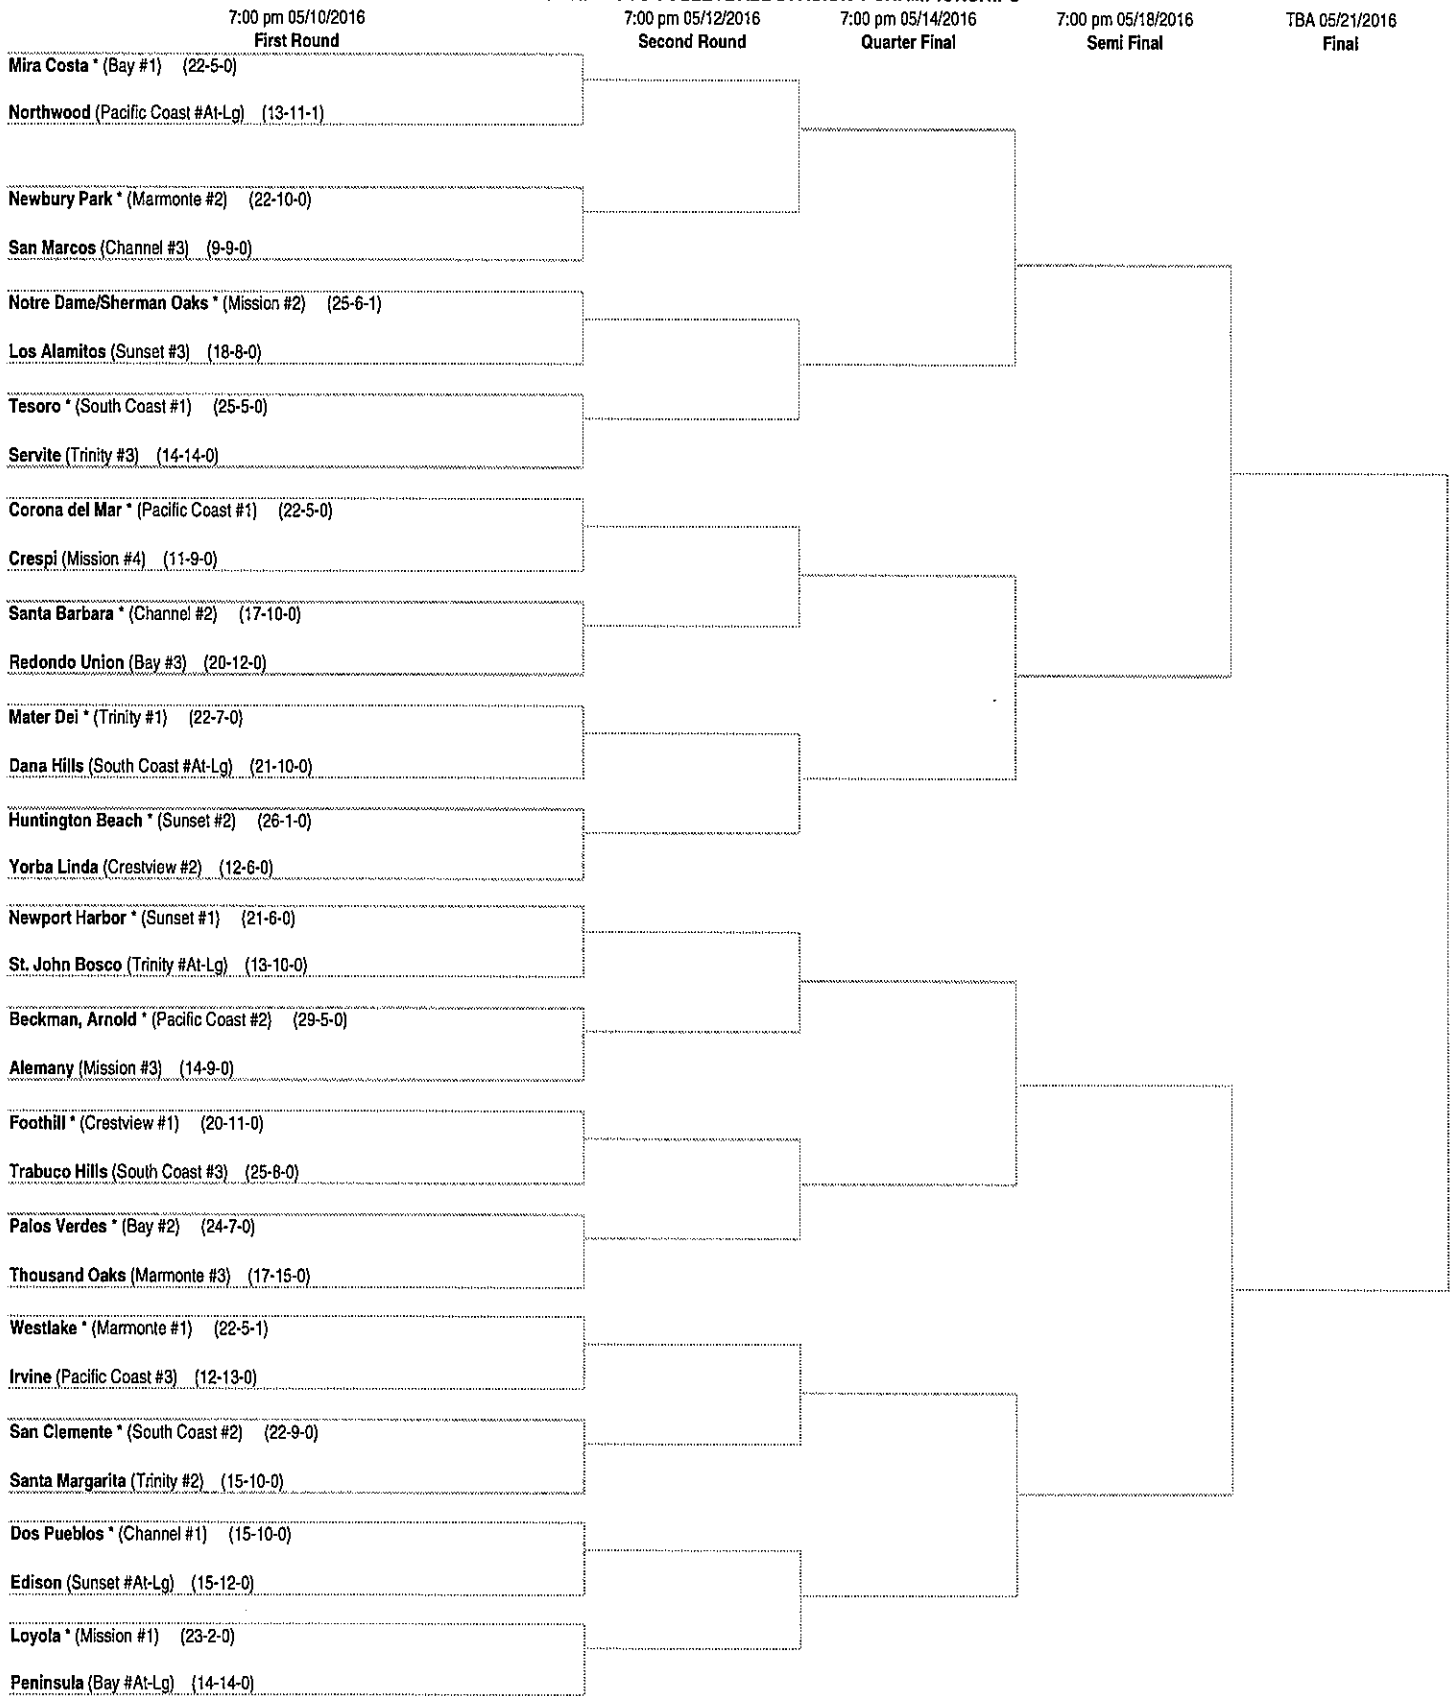

2016 CIF-SS FORD BOYS VOLLEYBALL DIVISION 1 CHAMPIONSHIPS

This draw sheet was made based upon information available to the CIF-SS as of 5/4/2016. We reserve the right to adjust the draw sheet as a result of information which would update any final league standings. All games with the exception of the final round will start at 7:00 p.m. unless another time is mutually agreed upon and clearance is received from the CIF-SS Office. Pre-Flips will be available following the Wildcard matches. Pre-flip for subsequent rounds are available at www.cifss.org. Please submit your scores immediately following the game at CIFSSHOME.ORG. Call scores into your local newspaper. Draw results are available on our web site @ www.cifss.org.