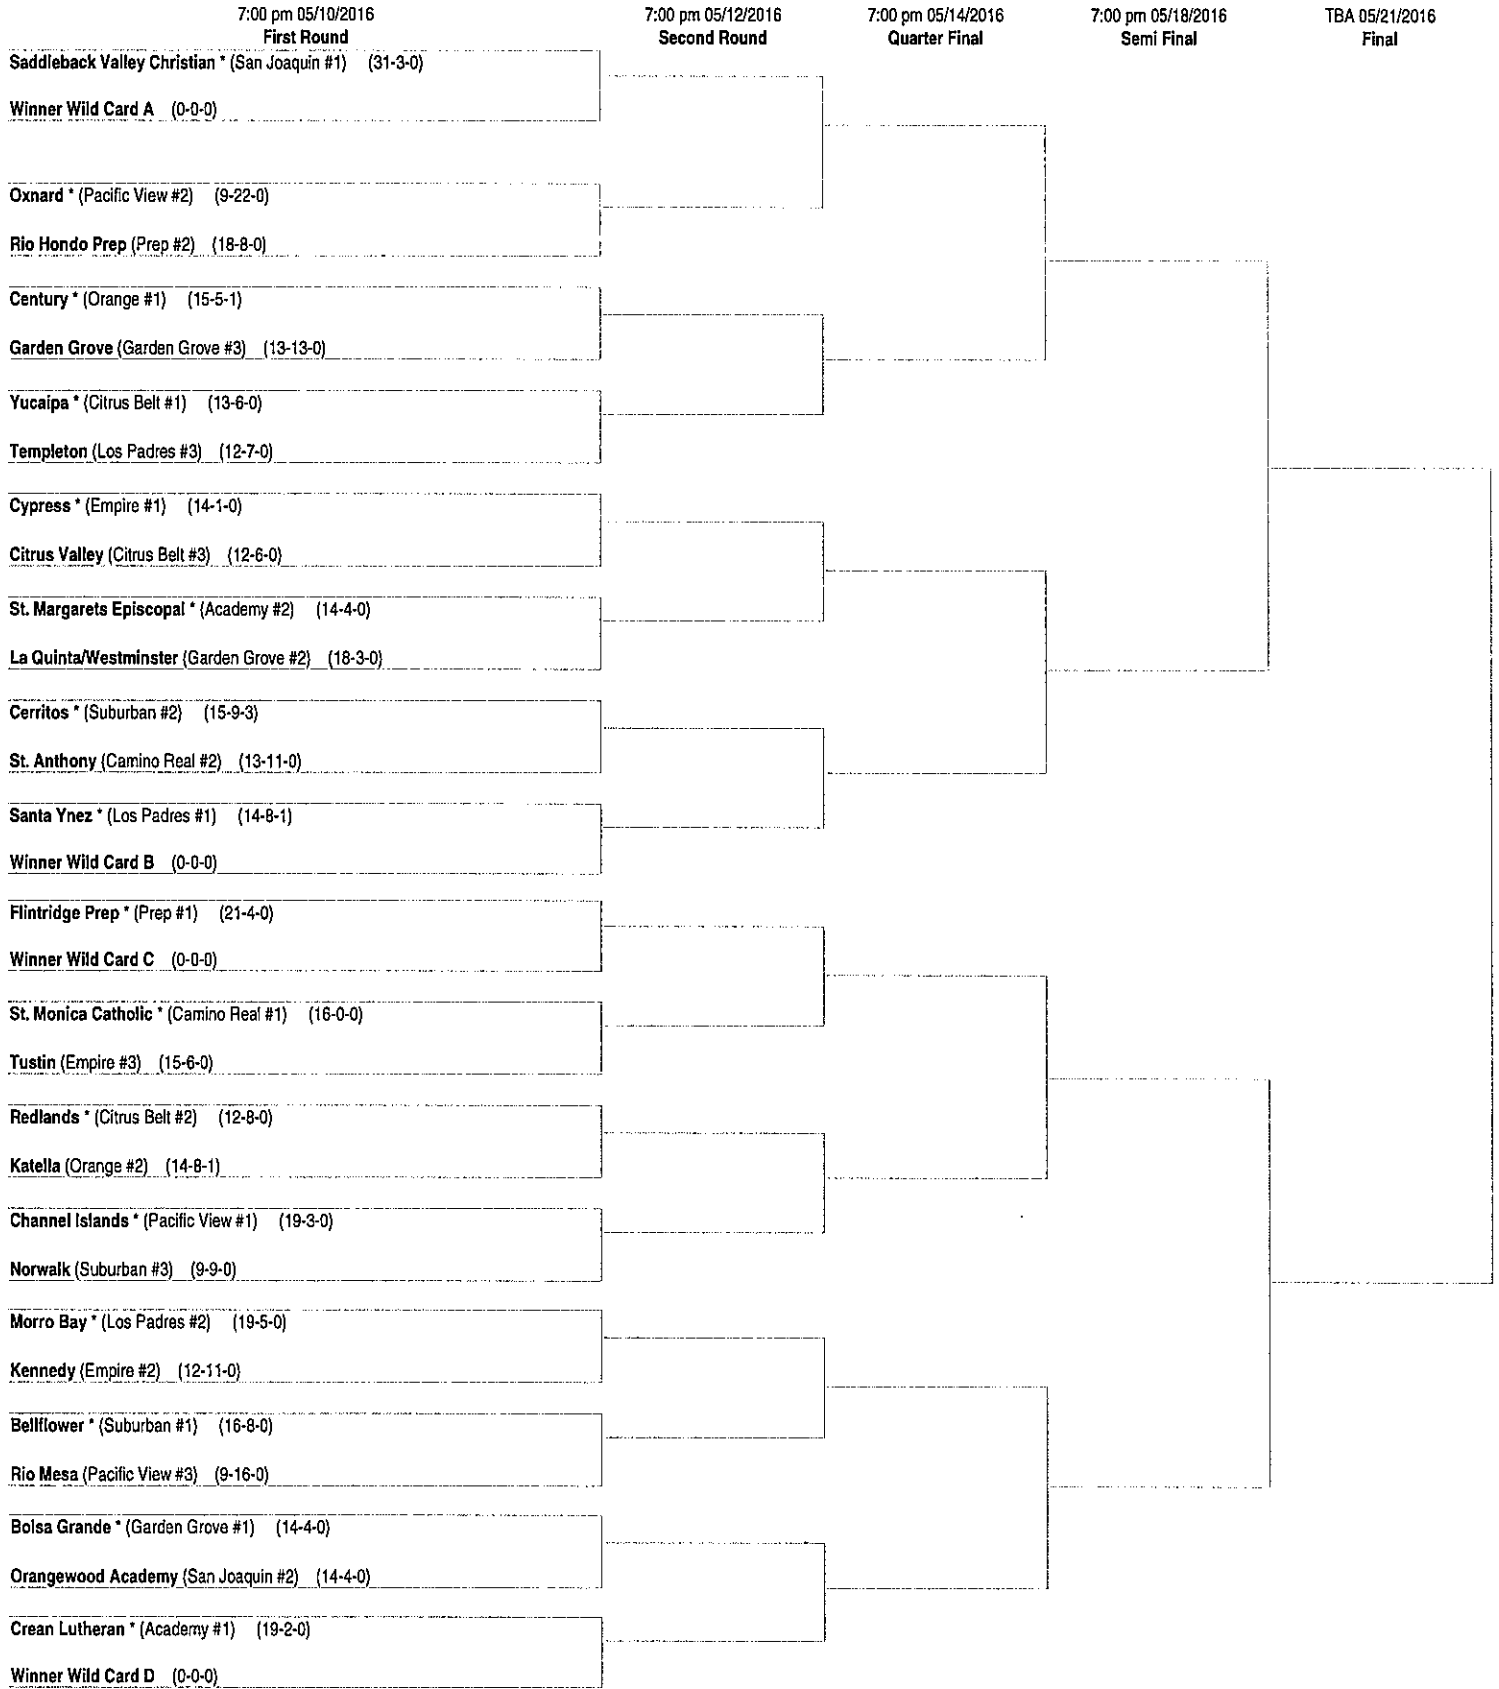

2016 CIF-SS FORD BOYS VOLLEYBALL DIVISION 4 CHAMPIONSHIPS

This draw sheet was made based upon information available to the CIF-SS as of 5/4/2016. We reserve the right to adjust the draw sheet as a result of information which would update any final league standings. All games with the exception of the final round will start at 7:00 p.m. unless another time is mutually agreed upon and clearance is received from the CIF-SS Office. Pre-Flips will be available following the Wildcard matches. Pre-flip for subsequent rounds are available at www.cifss.org. Please submit your scores immediately following the game at CIFSSHOME.ORG. Call scores into your local newspaper. Draw results are available on our web site @ www.cifss.org.