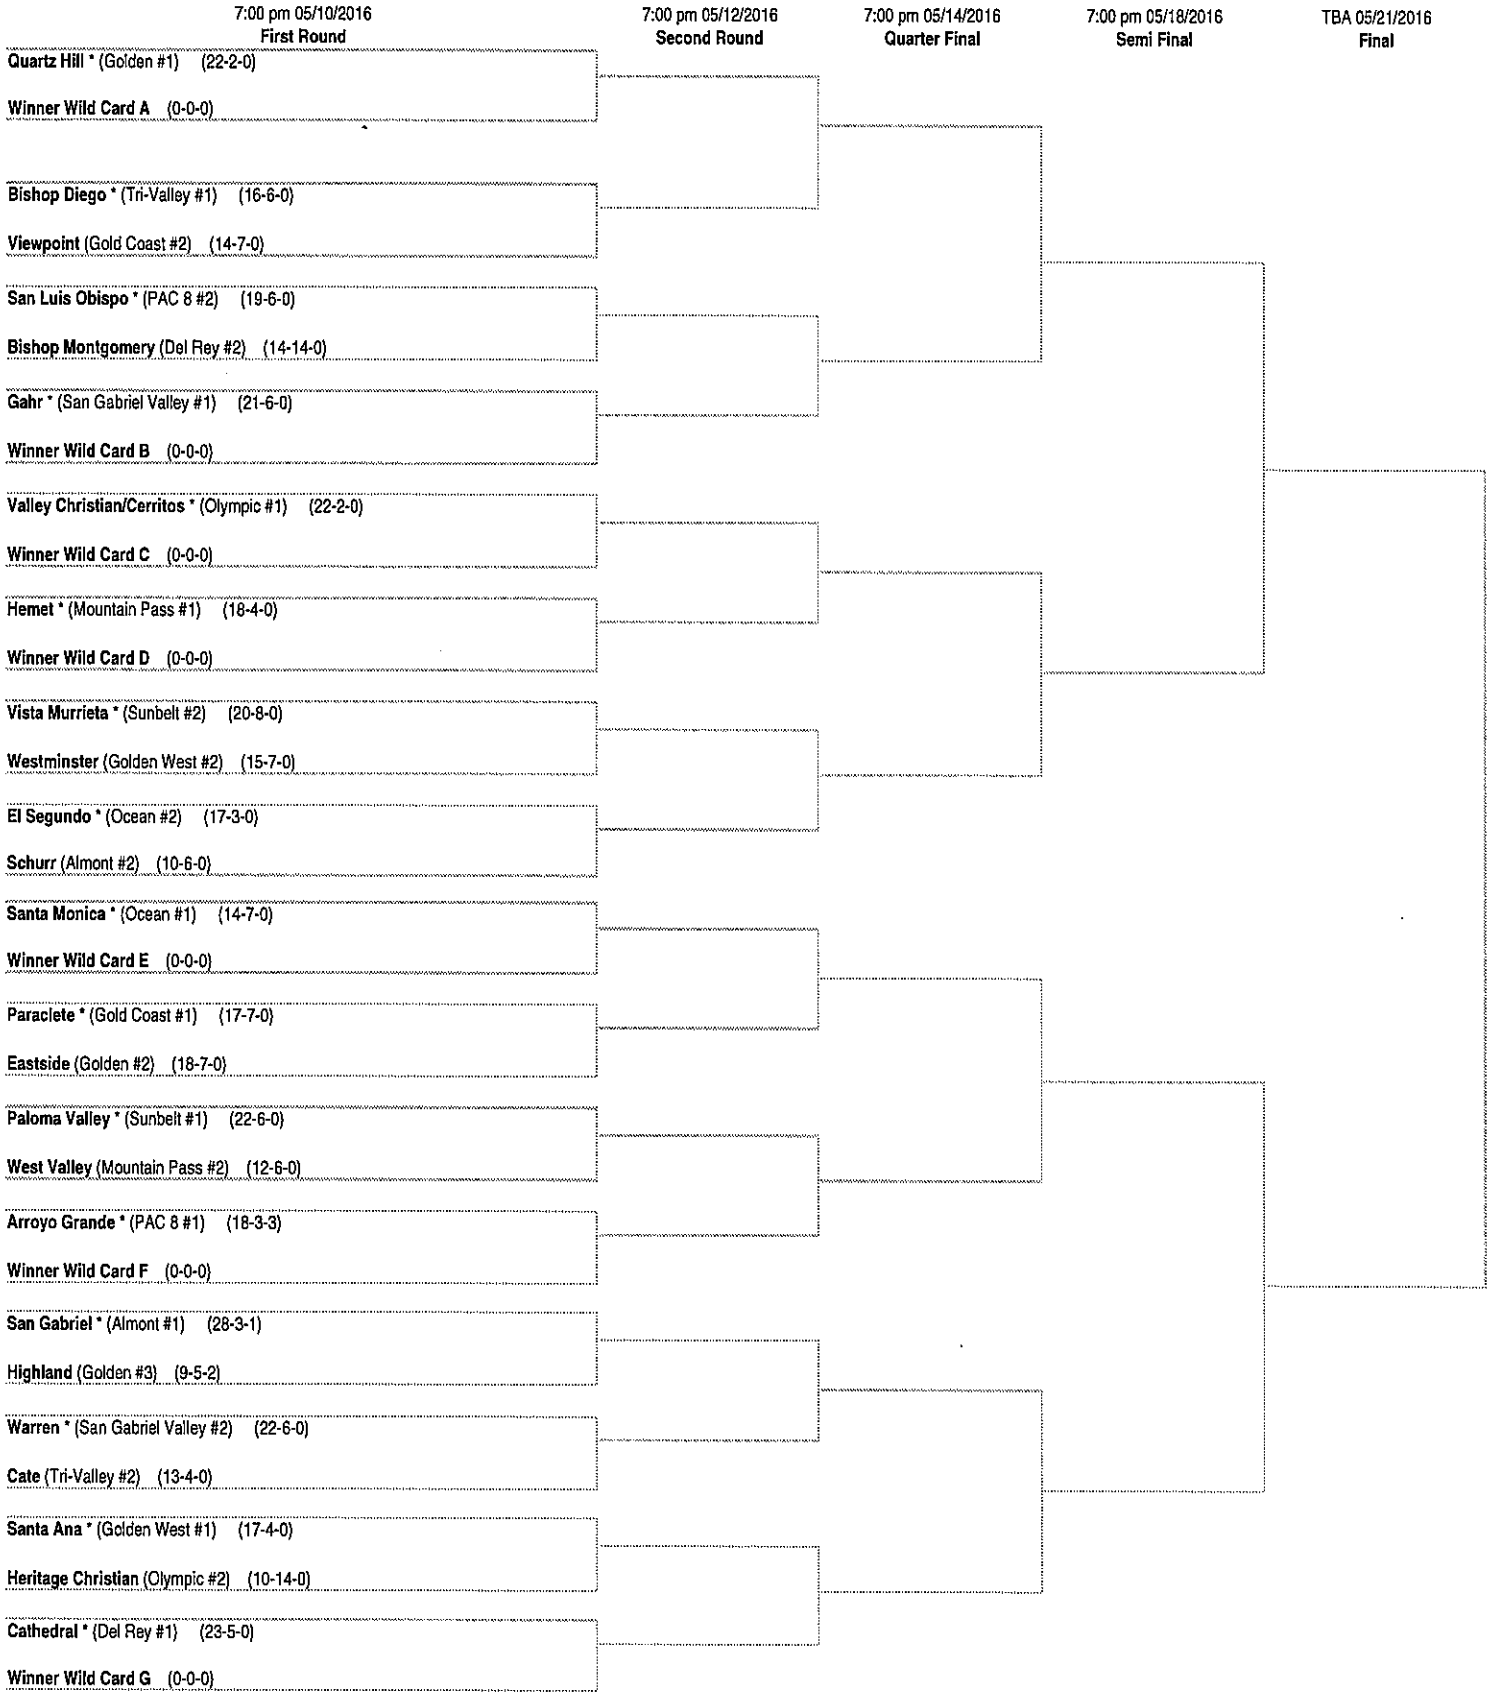

2016 CIF-SS FORD BOYS VOLLEYBALL DIVISION 3 CHAMPIONSHIPS

This draw sheet was made based upon information available to the CIF-SS as of 5/4/2016. We reserve the right to adjust the draw sheet as a result of information which would update any final league standings. All games with the exception of the final round will start at 7:00 p.m. unless another time is mutually agreed upon and clearance is received from the CIF-SS Office. Pre-Flips will be available following the Wildcard matches. Pre-flip for subsequent rounds are available at www.cifss.org. Please submit your scores immediately following the game at CIFSSHOME.ORG. Call scores into your local newspaper. Draw results are available on our web site @ www.cifss.org.