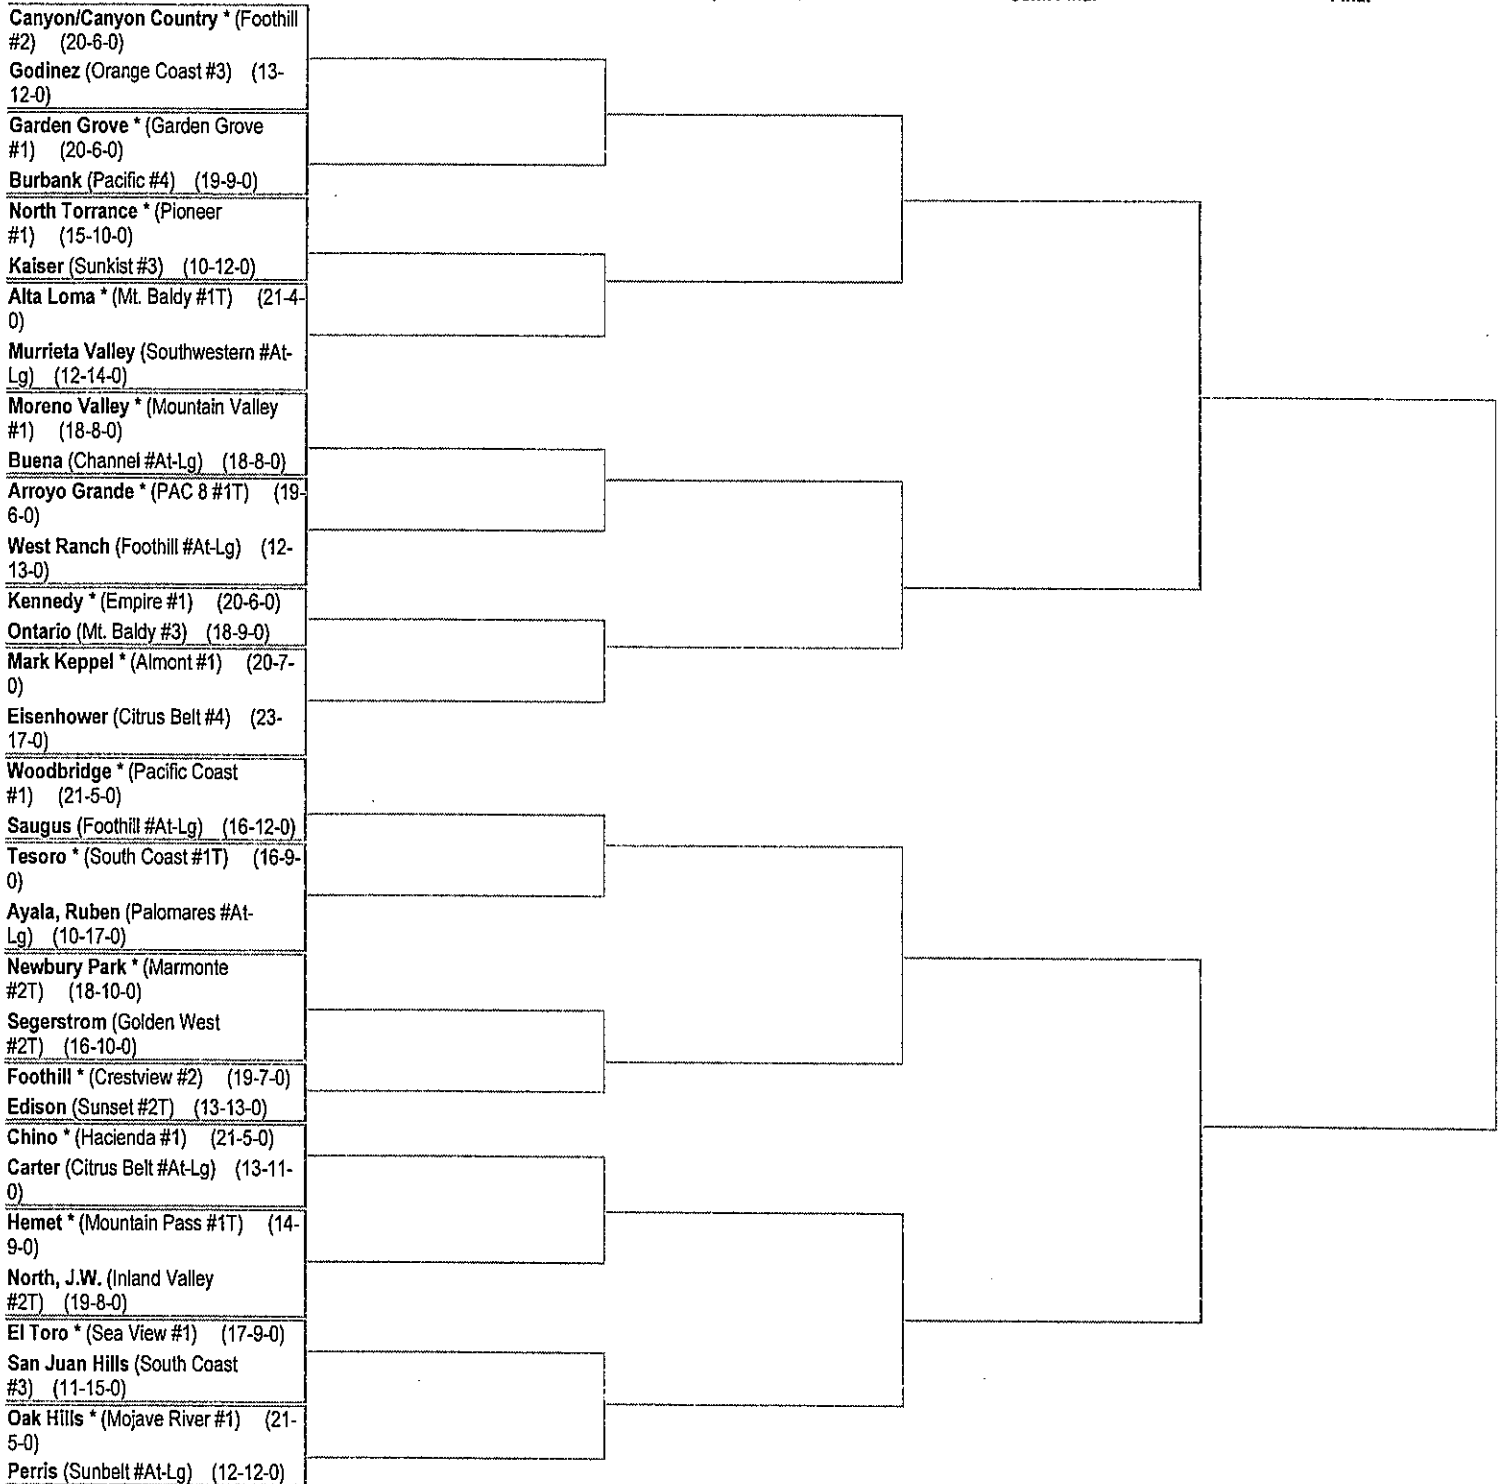

CIF-SS FORD GIRLS BASKETBALL DIVISION 2AA CHAMPIONSHIPS

7:00 P.M 02/18/2016

7:00 P.M 02/20/2016

7:00 P.M 02/24/2016

7:00 P.M 02/27/2016

03/04/16 03/05/2016

First Round

SECOND Round

Quarter Final

Semi Final

Final

*Denotes Host Team. This draw was made based upon information available to the CIF-SS office as of 2/14/16. We reserve the right to adjust the draw sheet as a result of information which would update any final league standings. Please note: teams receiving a BYE in the first round shall be the host team in the next round. All games with the exception of the final round will start at 7:00 pm, unless another time is mutually agreed upon and clearance is received from the CIF-SS office. Public coin flips will be held in the lobby of the CIF-SS office. Refer to the Basketball Playoff Bulletin for dates and times of coin flips. PLEASE REPORT SCORES TO: CIF-SS OFFICE - www.cifsshome.org; THE REGISTER (714) 796-7804; L.A. DAILY NEWS (800) 888-6009 AND YOUR LOCAL NEWSPAPER. Draw results available on our web @ www.cifss.org.