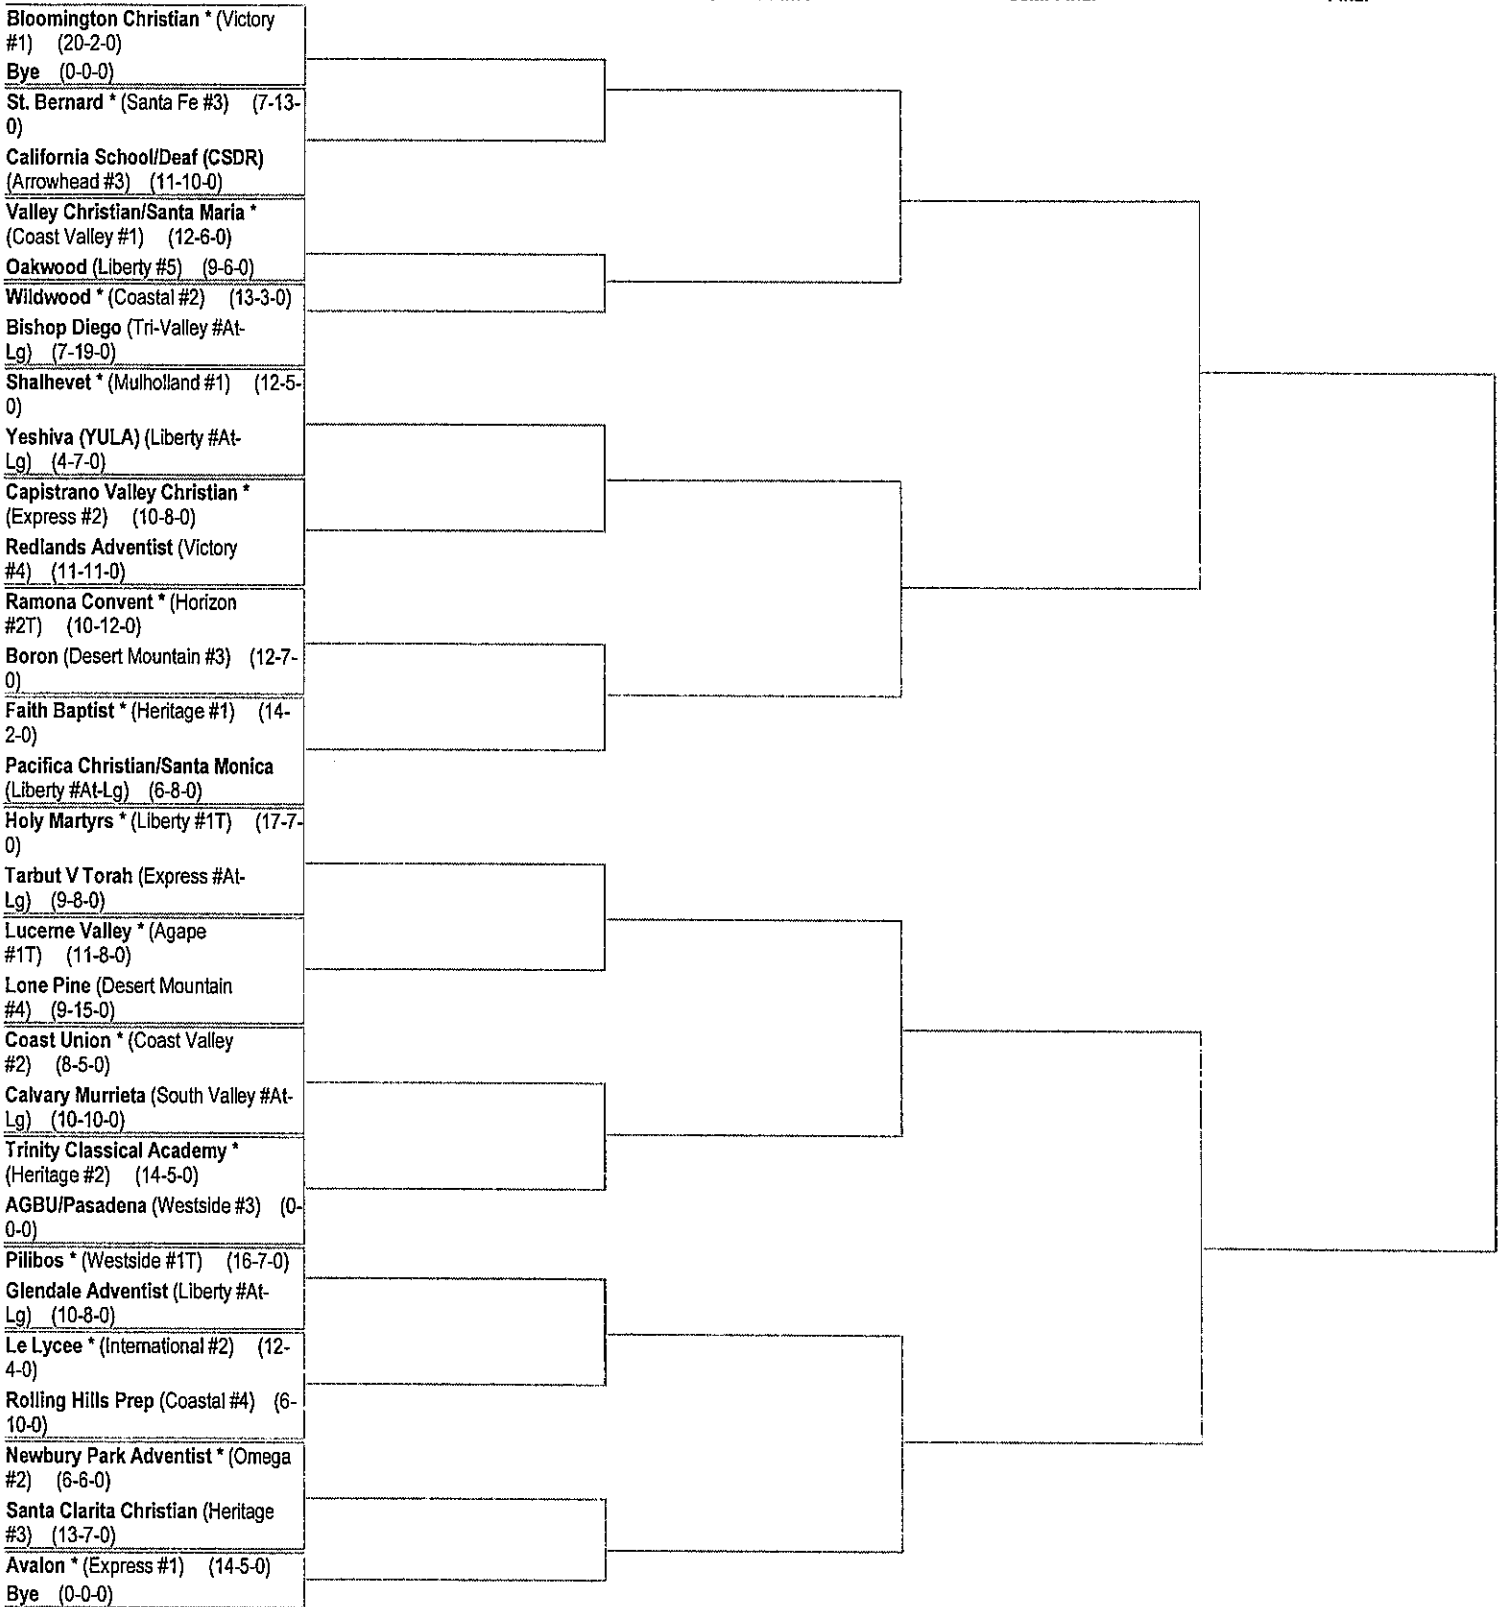

CIF-SS FORD GIRLS BASKETBALL DIVISION 5A CHAMPIONSHIPS

7:00 P.M 02/18/2016

7:00 P.M 02/20/2016

7:00 P.M 02/24/2016

7:00 P.M 02/27/2016

03/04/16 03/05/2016

First Round

SECOND Round

Quarter Final

Semi Final

Final

*Denotes Host Team. This draw was made based upon information available to the CIF-SS office as of 2/14/16. We reserve the right to adjust the draw sheet as a result of information which would update any final league standings. Please note: teams receiving a BYE in the first round shall be the host team in the next round. All games with the exception of the final round will start at 7:00 pm, unless another time is mutually agreed upon and clearance is received from the CIF-SS office. Public coin flips will be held in the lobby of the CIF-SS office. Refer to the Basketball Playoff Bulletin for dates and times of coin flips. PLEASE REPORT SCORES TO: CIF-SS OFFICE - www.cifsshome.org; THE REGISTER (714) 796-7804; L.A. DAILY NEWS (800) 888-6009 AND YOUR LOCAL NEWSPAPER. Draw results available on our web @ www.cifss.org.