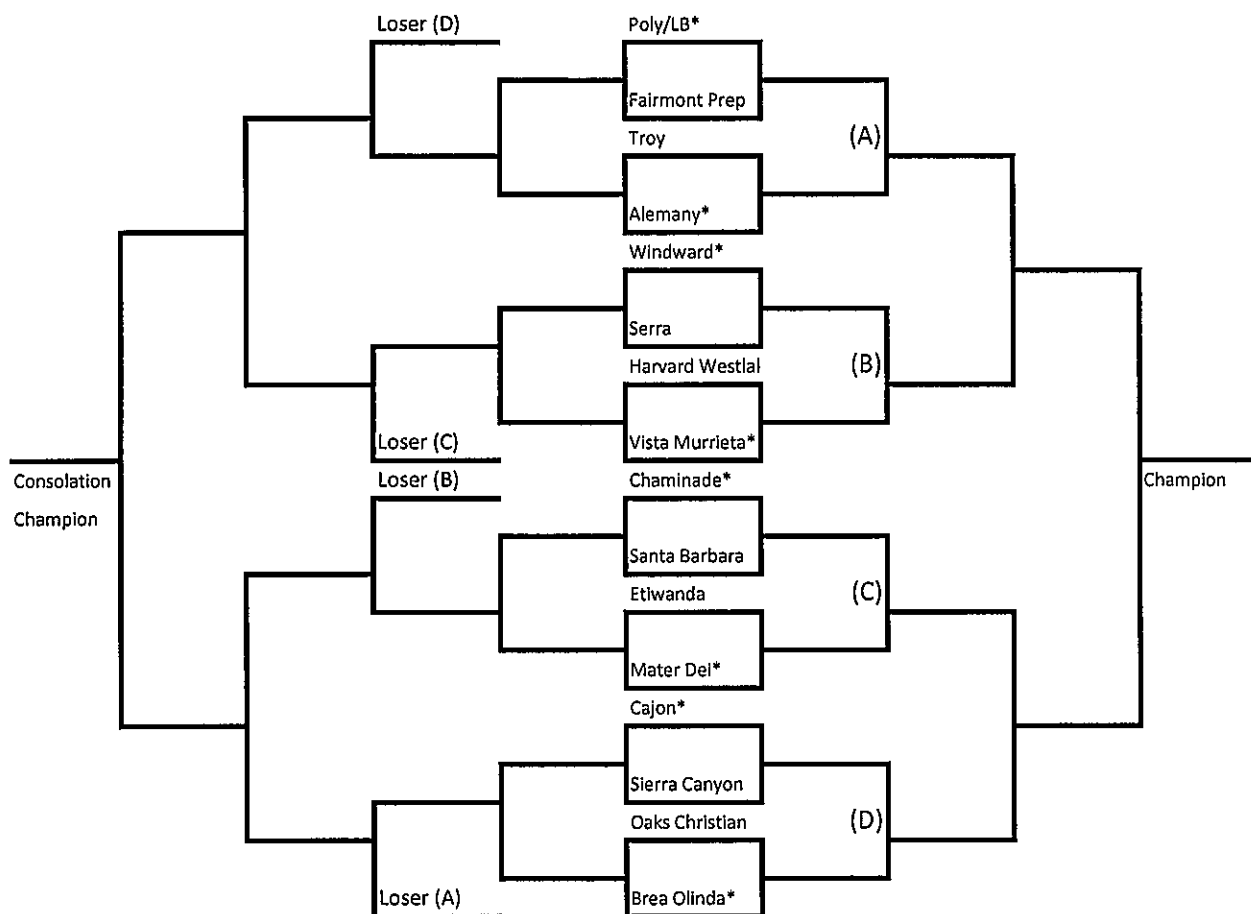

* * *

COMPLETE GIRLS BASKETBALL PAIRINGS BRACKETS TO FOLLOW...

- END-

CIF-SS-FORD 2016 GIRLS BASKETBALL OPEN DIVISION CHAMPIONSHIP

Girls: 3/3-4(Th-Fri) 3/1-2(Tu-Wd) 2/27(Sat) 2/24(Wed) 2/20(Sat) 2/24(Wed) 2/27(Sat) 3/5(Sat)