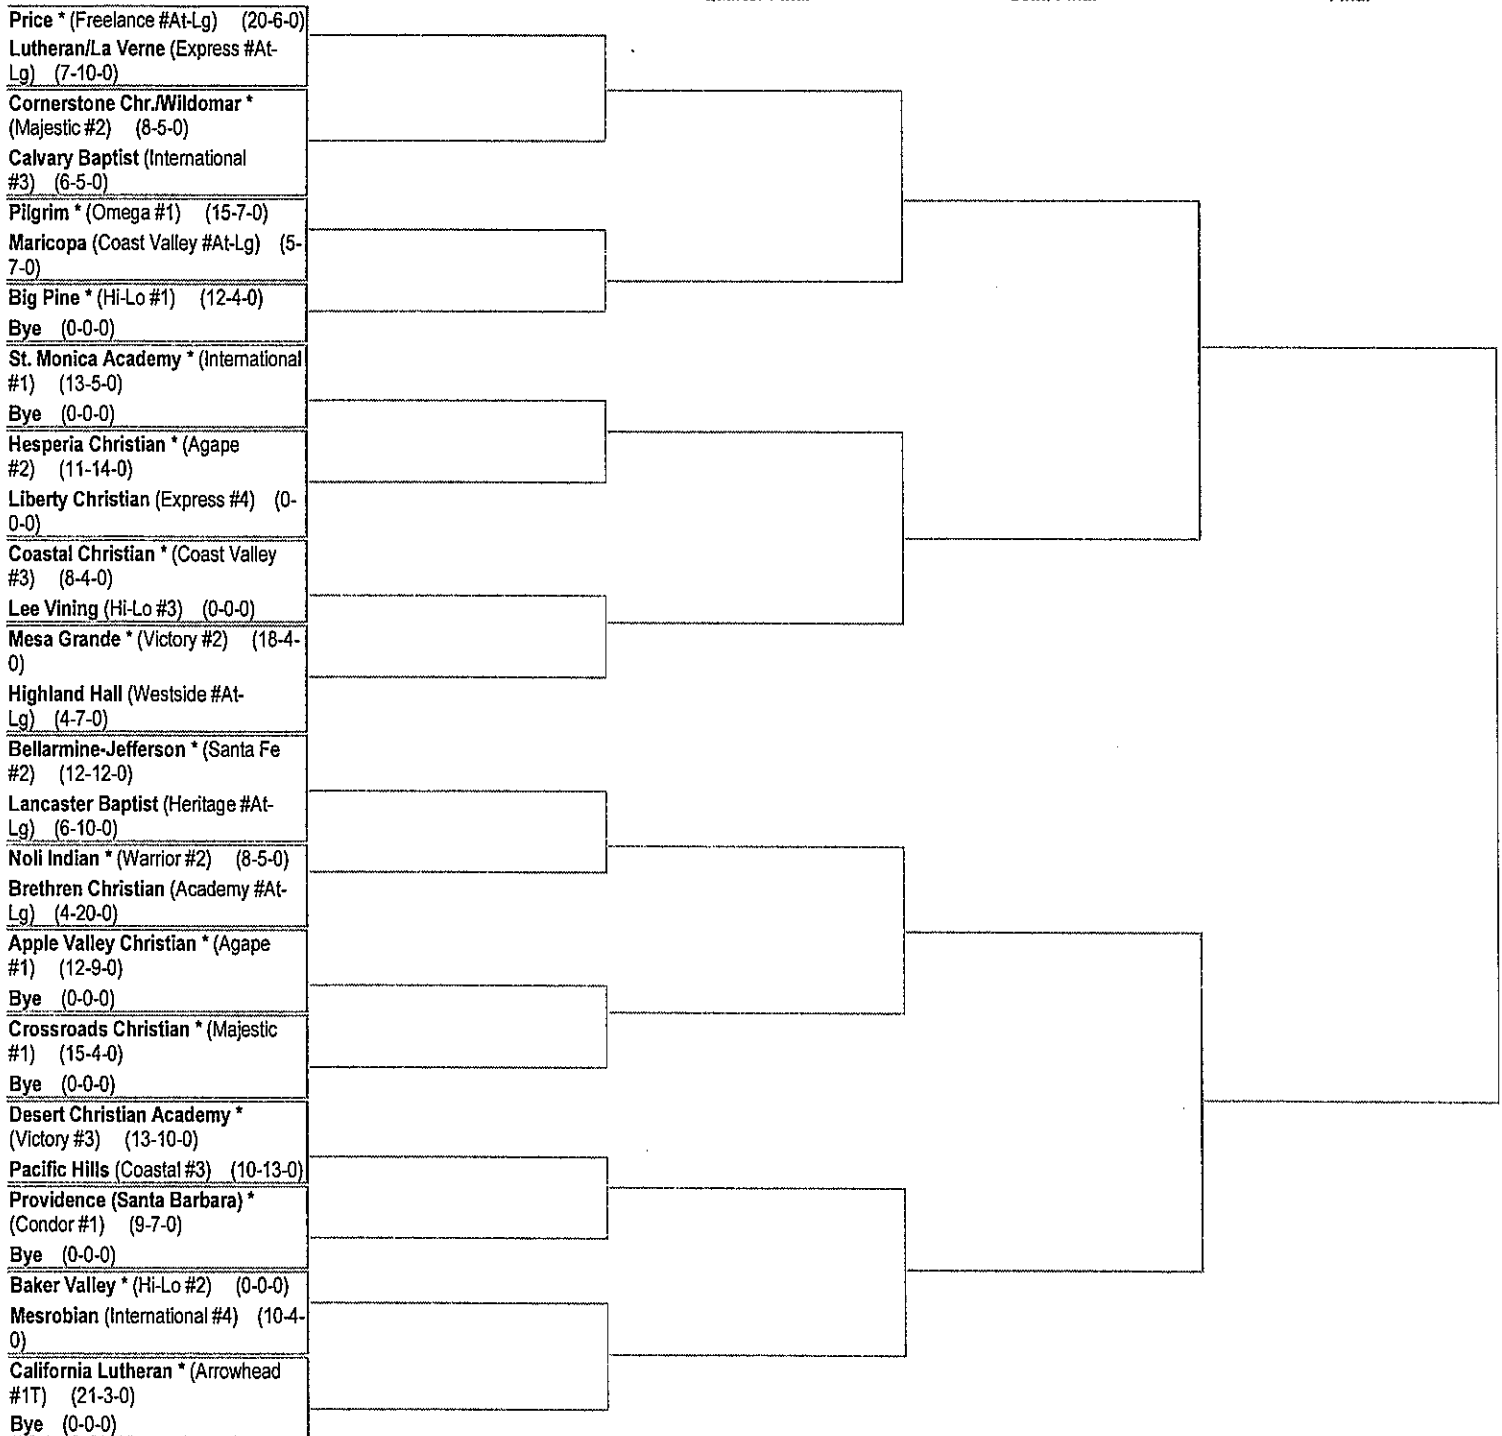

CIF-SS FORD GIRLS BASKETBALL DIVISION 6 CHAMPIONSHIPS

7:00 P.M 02/18/2016

7:00 P.M 02/20/2016

7:00 P.M 02/24/2016

7:00 P.M 02/27/2016

03/04/16 03/05/2016

First Round

SECOND Round

Quarter Final

Semi Final

Final

*Denotes Host Team. This draw was made based upon information available to the CIF-SS office as of 2/14/16. We reserve the right to adjust the draw sheet as a result of information which would update any final league standings. Please note: teams receiving a BYE in the first round shall be the host team in the next round. All games with the exception of the final round will start at 7:00 pm, unless another time is mutually agreed upon and clearance is received from the CIF-SS office. Public coin flips will be held in the lobby of the CIF-SS office. Refer to the Basketball Playoff Bulletin for dates and times of coin flips. PLEASE REPORT SCORES TO: CIF-SS OFFICE - www.cifsshome.org; THE REGISTER (714) 796-7804; L.A. DAILY NEWS (800) 888-6009 AND YOUR LOCAL NEWSPAPER. Draw results available on our web @ www.cifss.org.