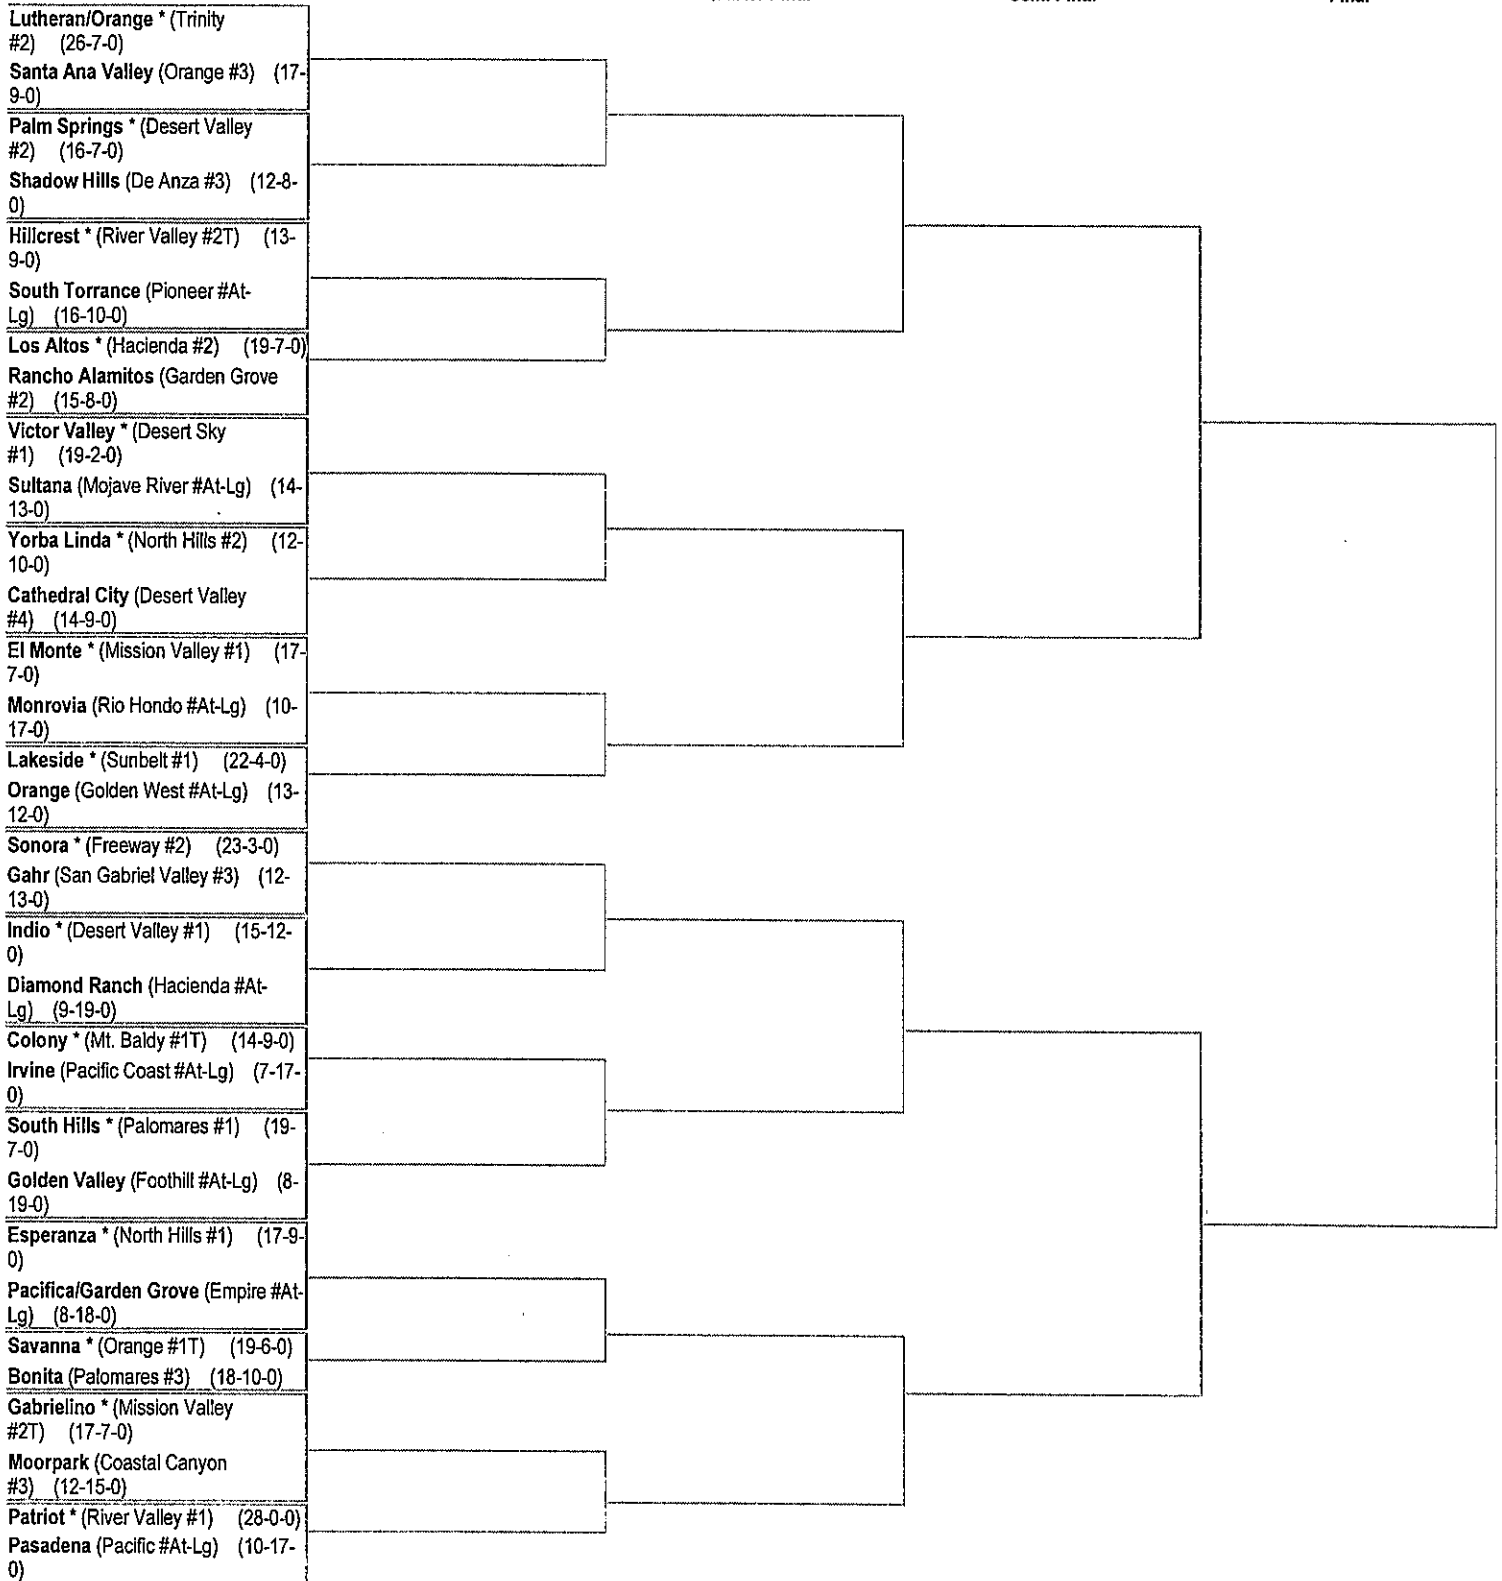

CIF-SS FORD GIRLS BASKETBALL DIVISION 3AA CHAMPIONSHIPS

7:00 P.M 02/18/2016

7:00 P.M 02/20/2016

7:00 P.M 02/24/2016

7:00 P.M 02/27/2016

03/04/16 03/05/2016

First Round

SECOND Round

Quarter Final

Semi Final

Final

*Denotes Host Team. This draw was made based upon information available to the CIF-SS office as of 2/14/16. We reserve the right to adjust the draw sheet as a result of information which would update any final league standings. Please note: teams receiving a BYE in the first round shall be the host team in the next round. All games with the exception of the final round will start at 7:00 pm, unless another time is mutually agreed upon and clearance is received from the CIF-SS office. Public coin flips will be held in the lobby of the CIF-SS office. Refer to the Basketball Playoff Bulletin for dates and times of coin flips. PLEASE REPORT SCORES TO: CIF-SS OFFICE - www.cifsshome.org; THE REGISTER (714) 796-7804; L.A. DAILY NEWS (800) 888-6009 AND YOUR LOCAL NEWSPAPER. Draw results available on our web @ www.cifss.org.