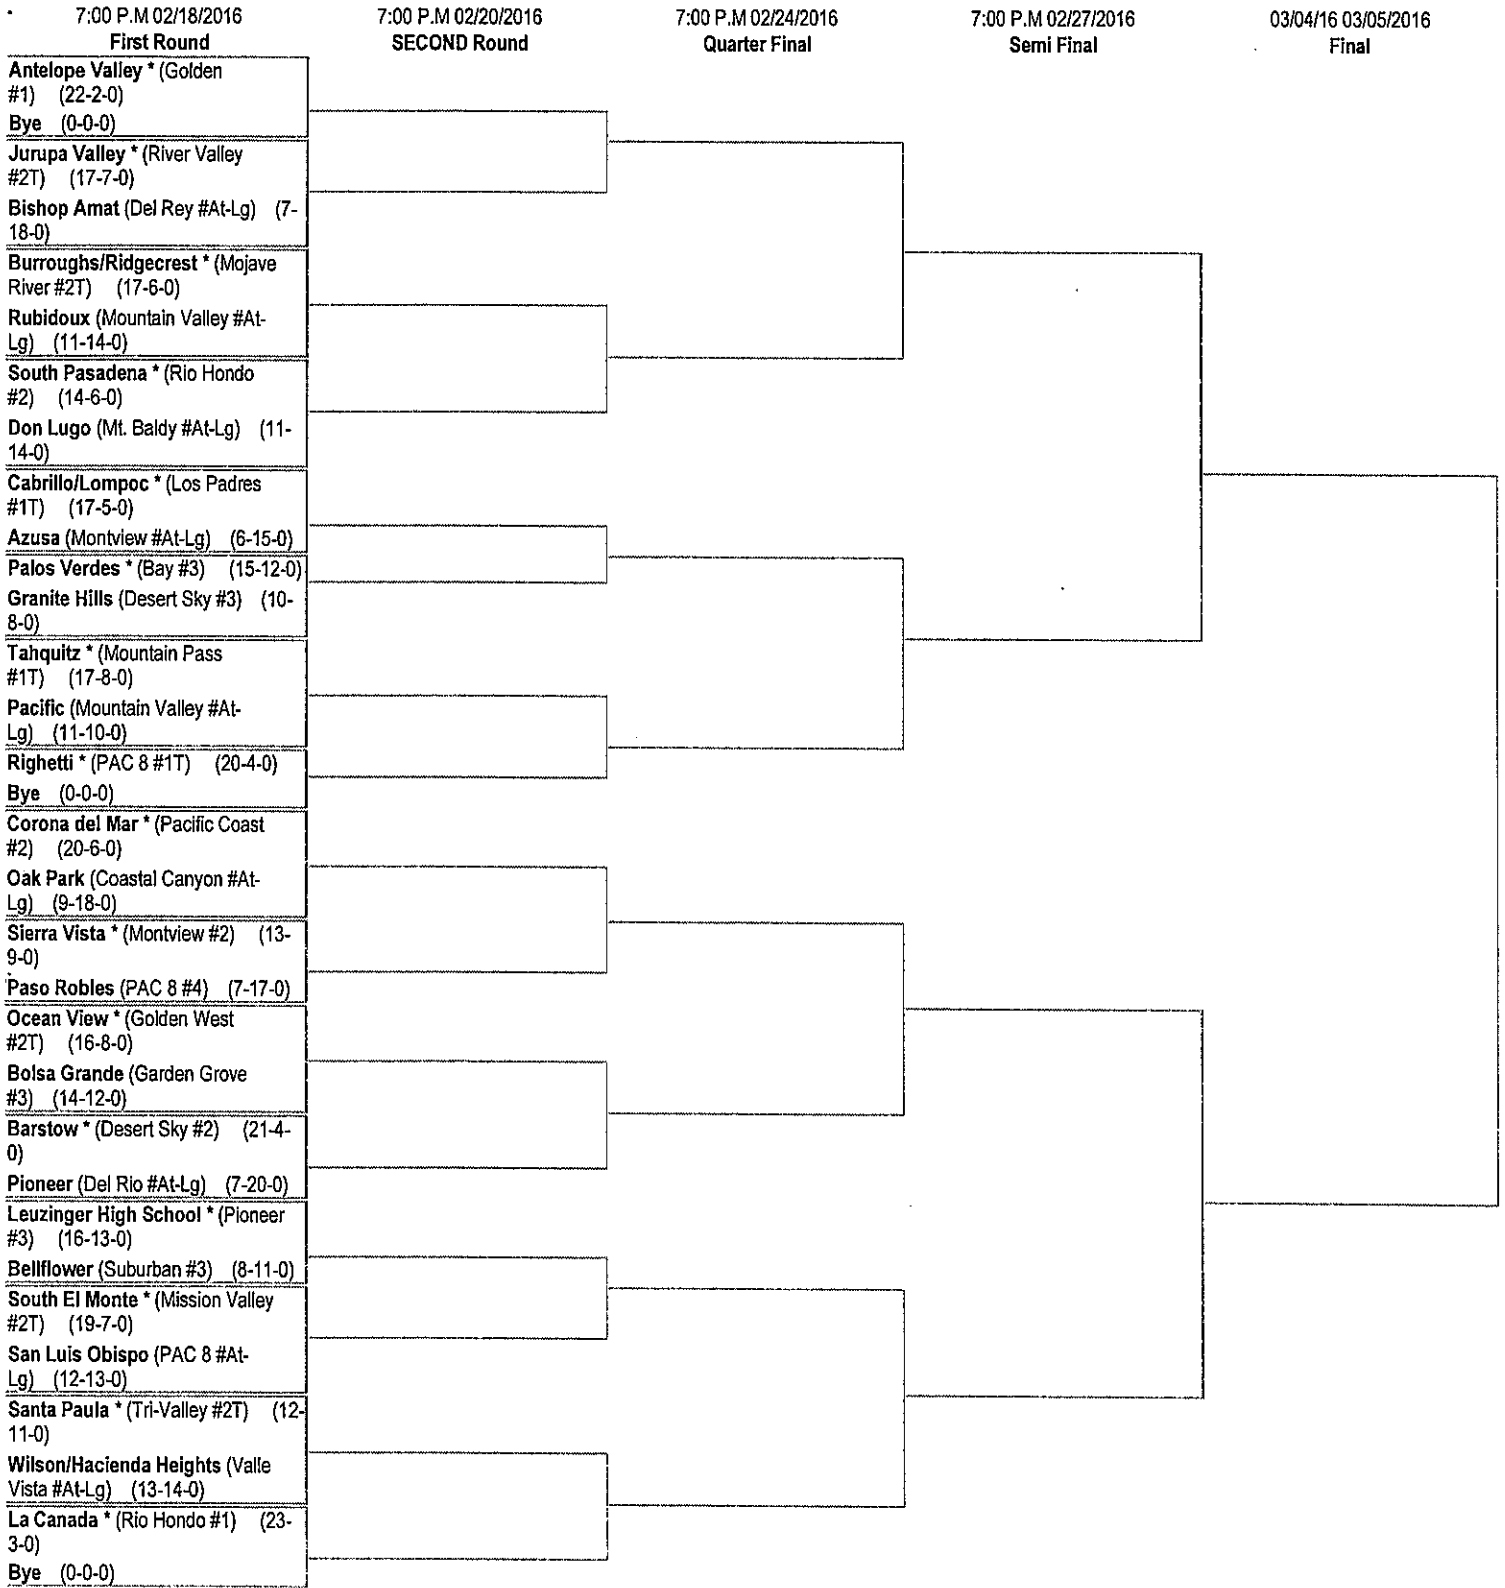

CIF-SS FORD GIRLS BASKETBALL DIVISION 3A CHAMPIONSHIPS

*Denotes Host Team. This draw was made based upon information available to the CIF-SS office as of 2/14/16. We reserve the right to adjust the draw sheet as a result of information which would update any final league standings. Please note: teams receiving a BYE in the first round shall be the host team in the next round. All games with the exception of the final round will start at 7:00 pm, unless another time is mutually agreed upon and clearance is received from the CIF-SS office. Public coin flips will be held in the lobby of the CIF-SS office. Refer to the Basketball Playoff Bulletin for dates and times of coin flips. PLEASE REPORT SCORES TO: CIF-SS OFFICE - www.cifsshome.org; THE REGISTER (714) 796-7804; L.A. DAILY NEWS (800) 888-6009 AND YOUR LOCAL NEWSPAPER. Draw results available on our web @ www.cifss.org.