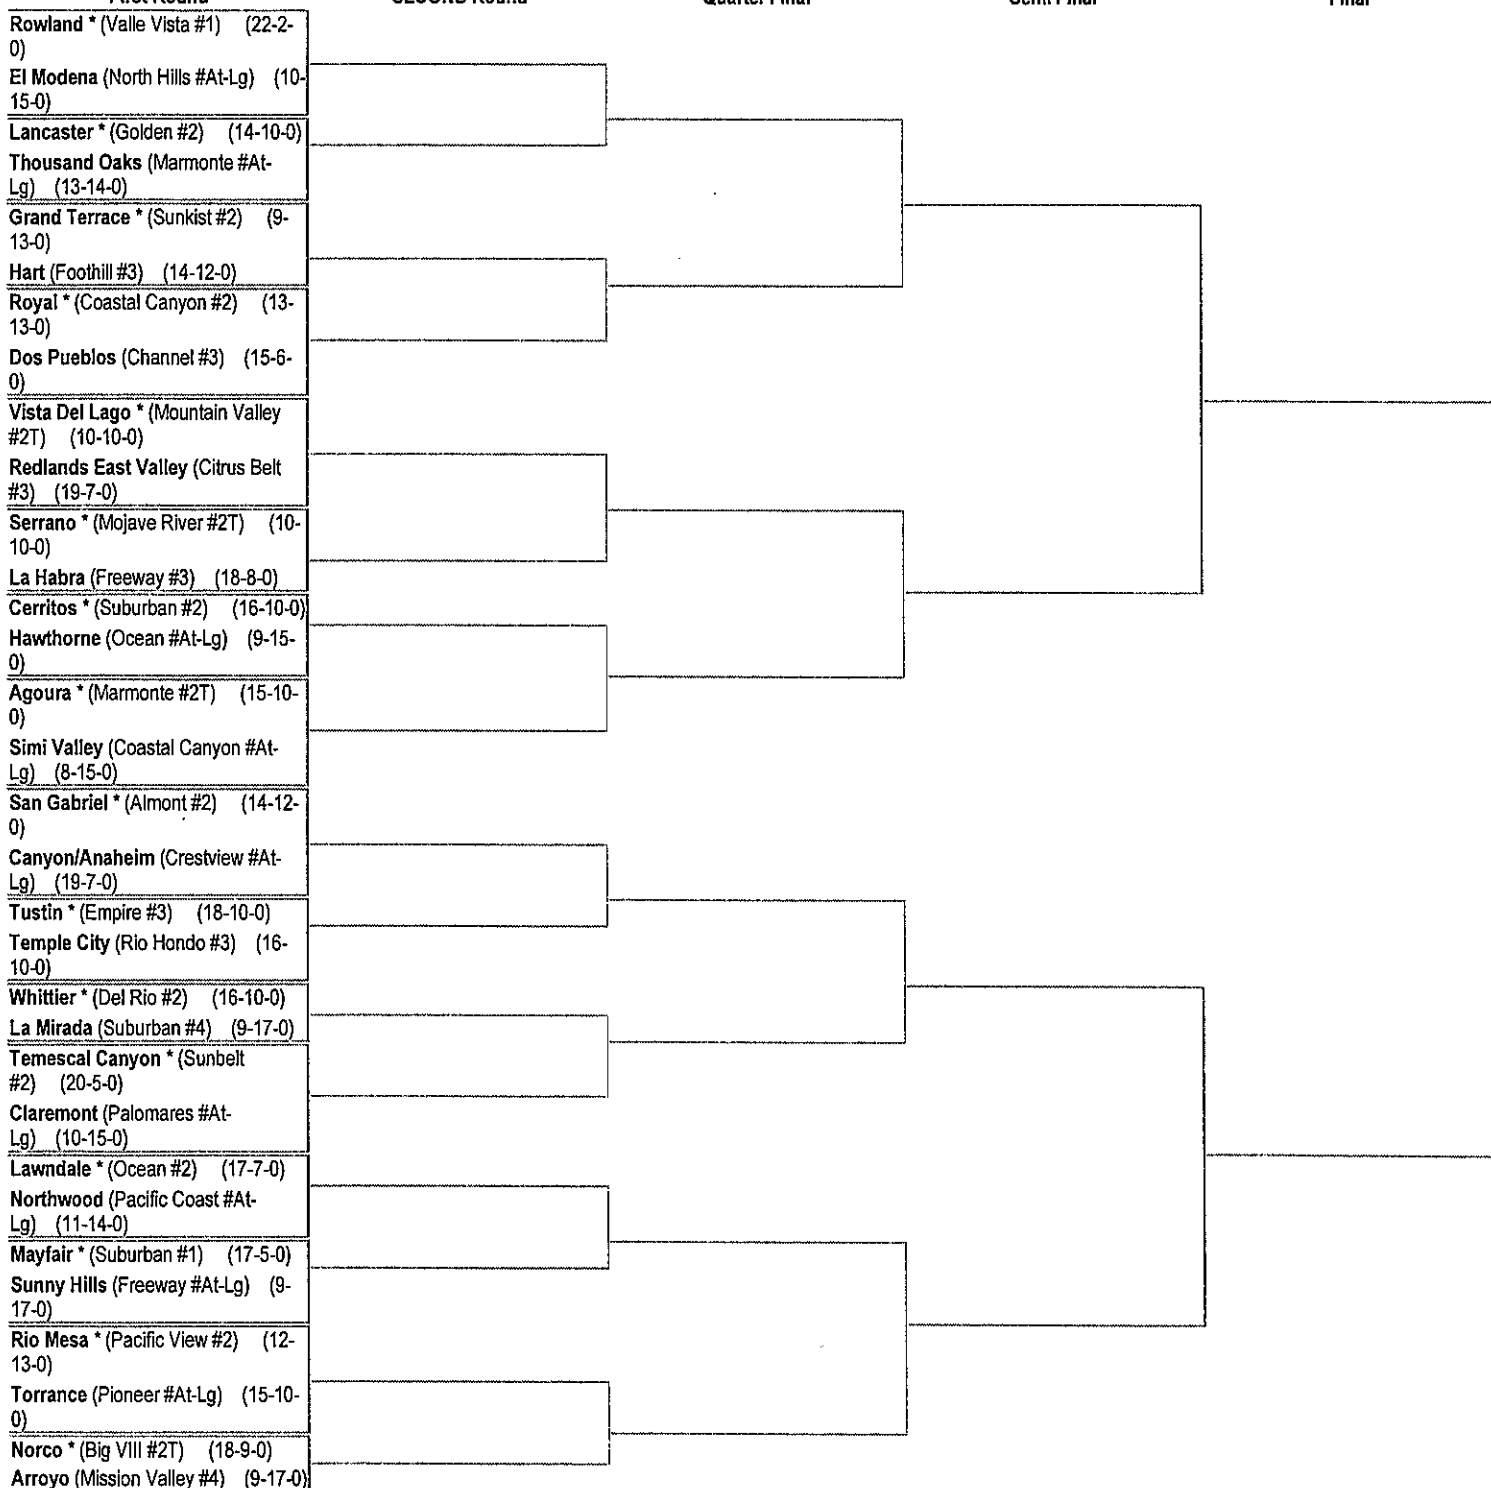

CIF-SS FORD GIRLS BASKETBALL DIVISION 2A CHAMPIONSHIPS

7:00 P.M 02/18/2016

7:00 P.M 02/20/2016

7:00 P.M 02/24/2016

7:00 P.M 02/27/2016

03/04/16 03/05/2016

First Round

SECOND Round

Quarter Final

Semi Final

Final

*Denotes Host Team. This draw was made based upon information available to the CIF-SS office as of 2/14/16. We reserve the right to adjust the draw sheet as a result of information which would update any final league standings. Please note: teams receiving a BYE in the first round shall be the host team in the next round. All games with the exception of the final round will start at 7:00 pm, unless another time is mutually agreed upon and clearance is received from the CIF-SS office. Public coin flips will be held in the lobby of the CIF-SS office. Refer to the Basketball Playoff Bulletin for dates and times of coin flips. PLEASE REPORT SCORES TO: CIF-SS OFFICE - www.cifsshome.org; THE REGISTER (714) 796-7804; L.A. DAILY NEWS (800) 888-6009 AND YOUR LOCAL NEWSPAPER. Draw results available on our web @ www.cifss.org.