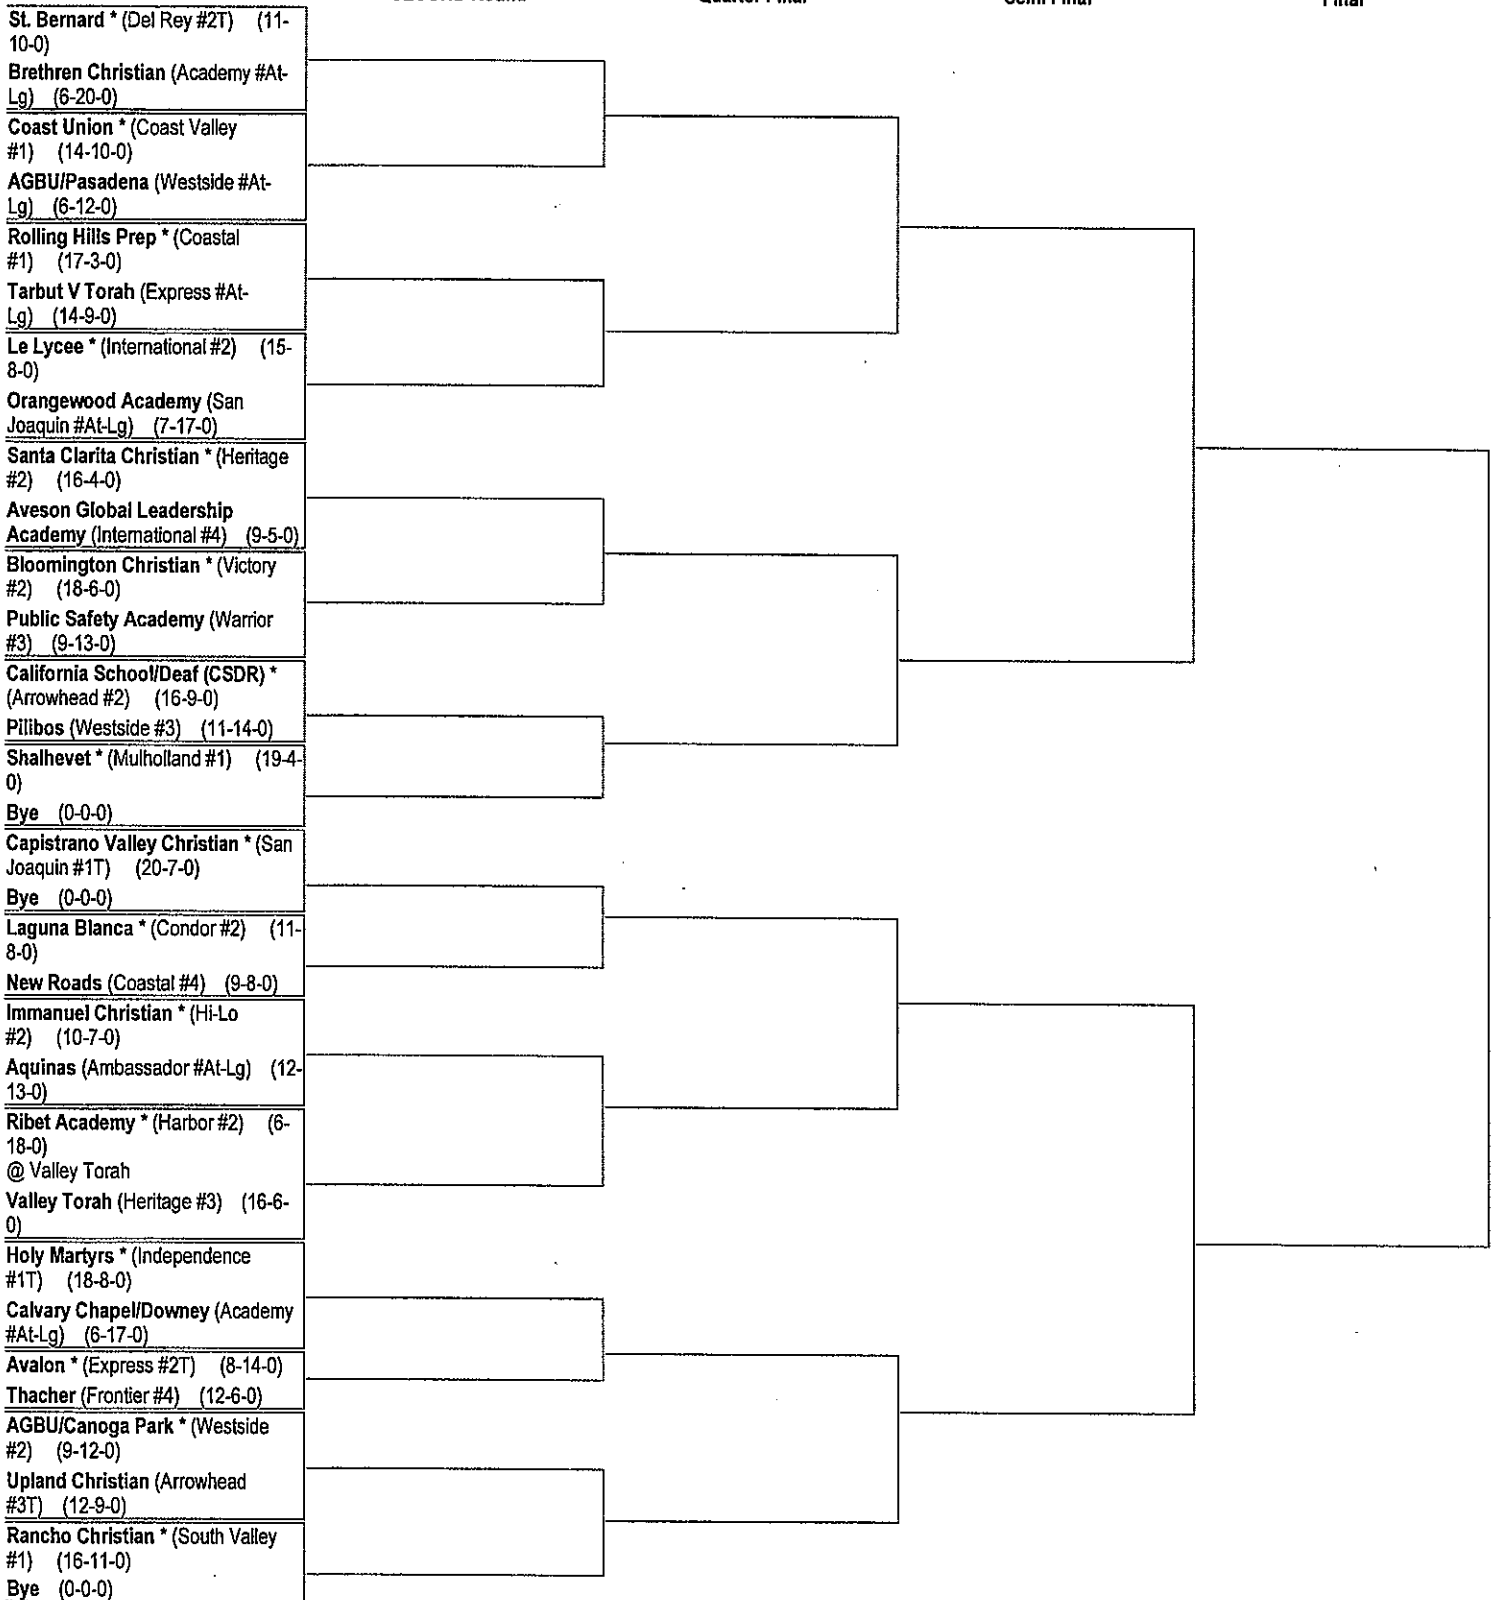

CIF-SS FORD BOYS BASKETBALL DIVISION 5A CHAMPIONSHIPS

7:00 P.M 02/17/2016

7:00 P.M 02/19/2016

7:00 P.M 02/23/2016

7:00 P.M 02/26/2016

03/04/16 03/05/2016

First Round

SECOND Round

Quarter Final

Semi Final

Final

*Denotes Host Team. This draw was made based upon information available to the CIF-SS office as of 2/14/16. We reserve the right to adjust the draw sheet as a result of information which would update any final league standings. Please note: teams receiving a BYE in the first round shall be the host team in the next round. All games with the exception of the final round will start at 7:00 pm, unless another time is mutually agreed upon and clearance is received from the CIF-SS office. Public coin flips will be held in the lobby of the CIF-SS office. Refer to the Basketball Playoff Bulletin for dates and times of coin flips. PLEASE REPORT SCORES TO: CIF-SS OFFICE - www.cifsshome.org; THE REGISTER (714) 796-7804; L.A. DAILY NEWS (800) 888-6009 AND YOUR LOCAL NEWSPAPER. Draw results available on our web @ www.cifss.org.