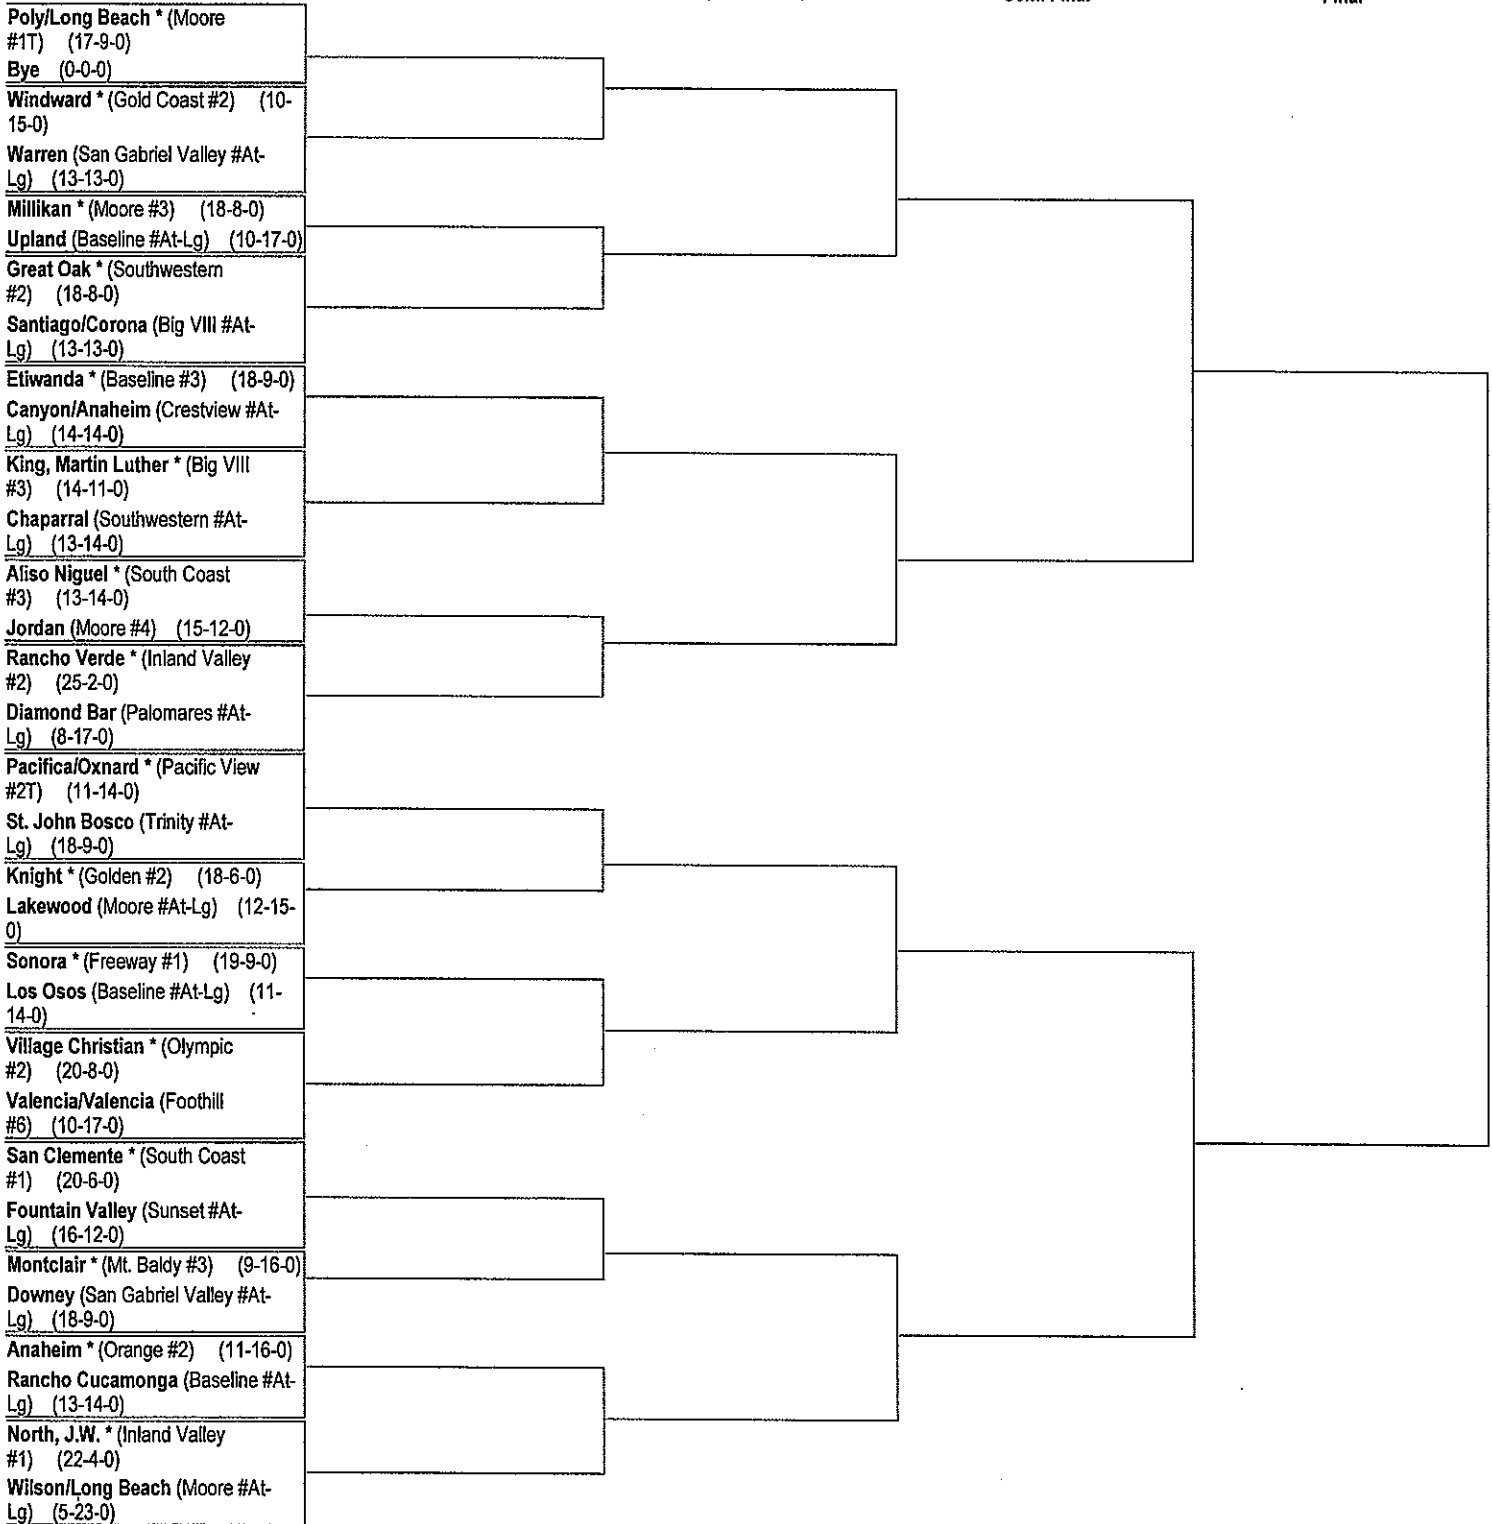

**CIF-SS FORD BOYS BASKETBALL DIVISION 1AA CHAMPIONSHIPS**

7:00 P.M 02/17/2016  
First Round

7:00 P.M 02/19/2016  
SECOND Round

7:00 P.M 02/23/2016  
Quarter Final

7:00 P.M 02/26/2016  
Semi Final

03/04/16 03/05/2016  
Final