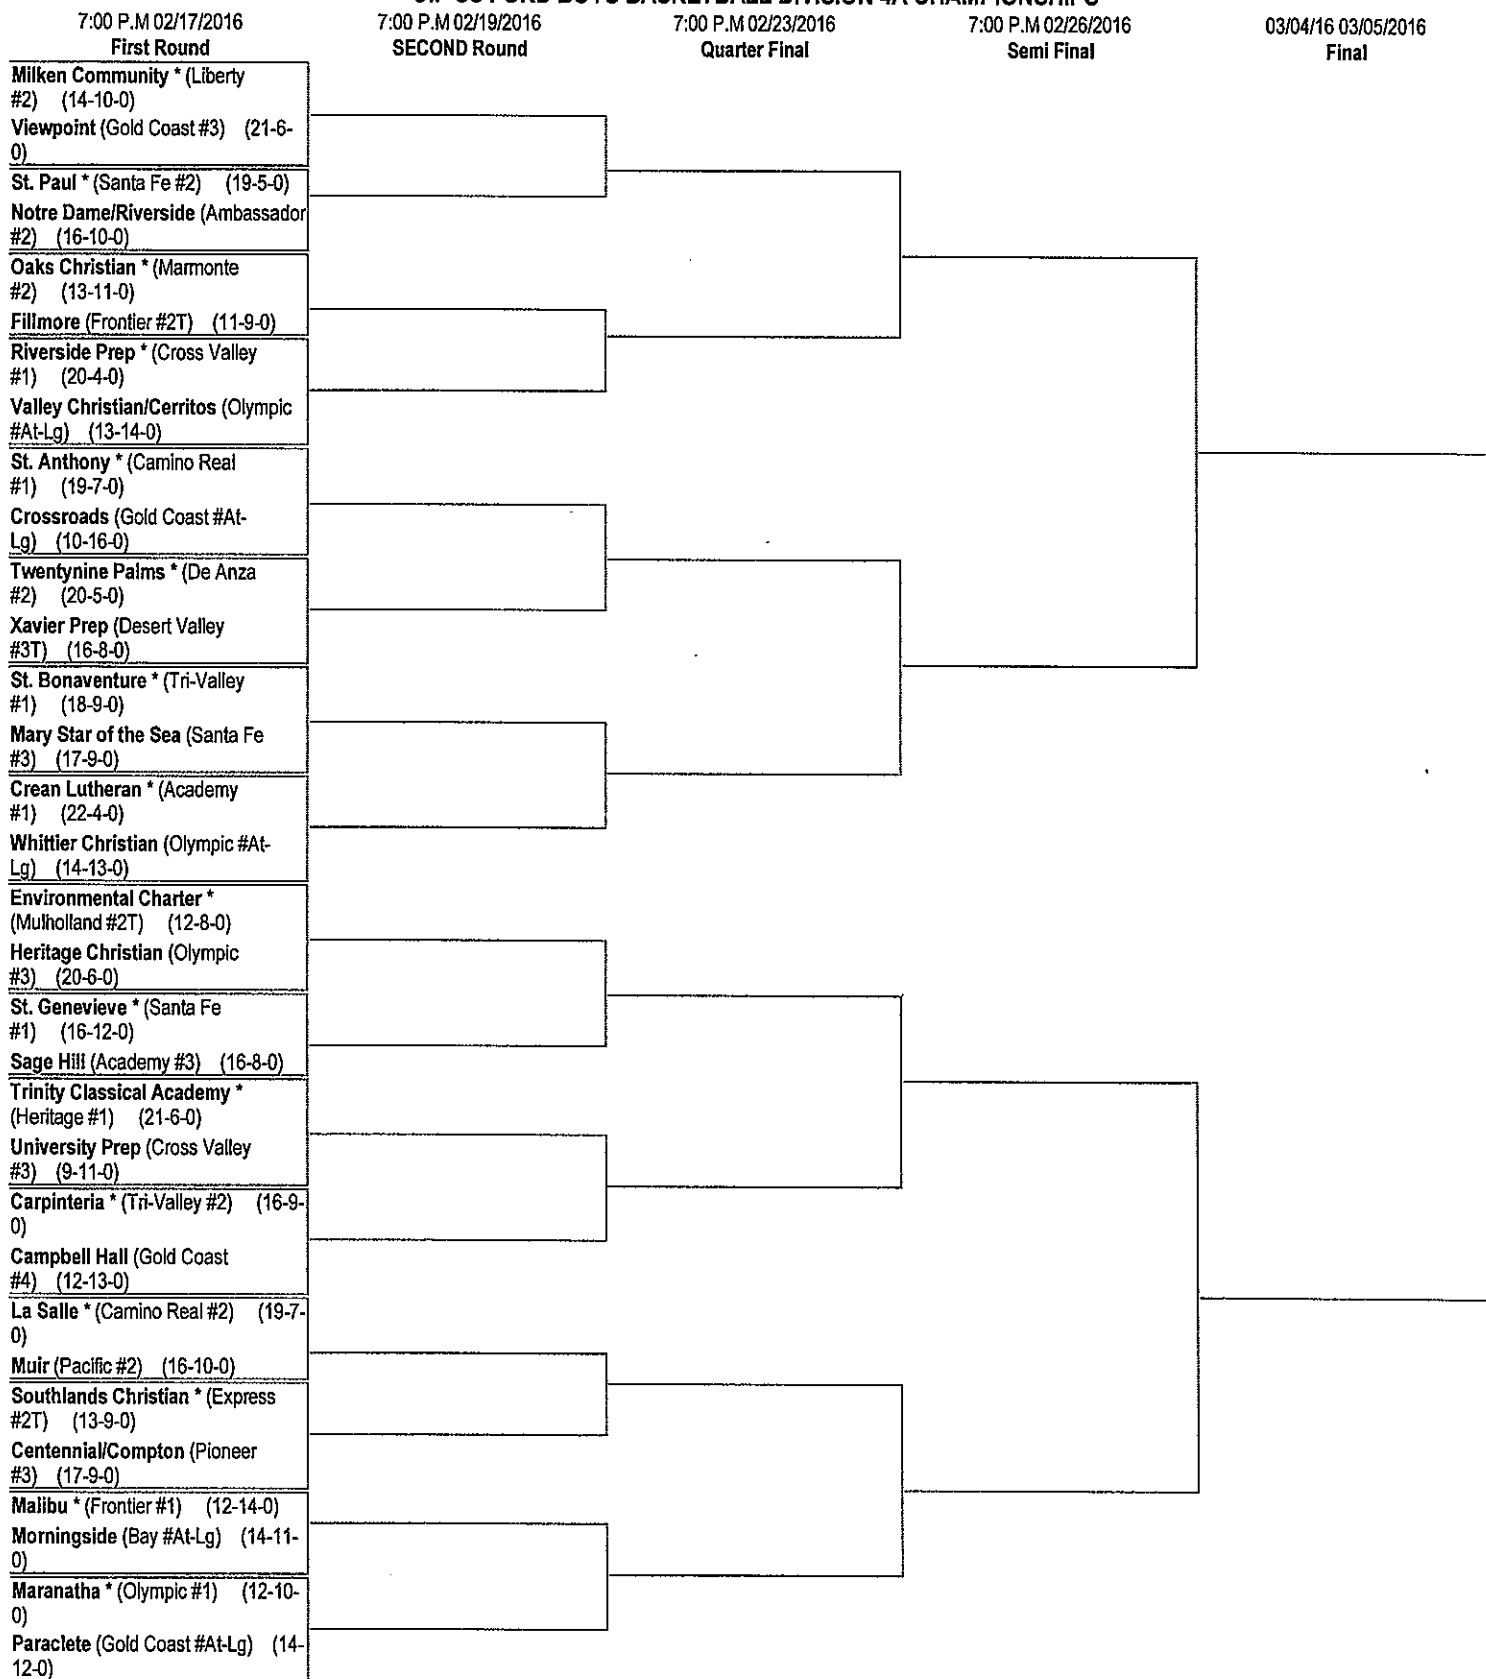

CIF-SS FORD BOYS BASKETBALL DIVISION 4A CHAMPIONSHIPS

*Denotes Host Team. This draw was made based upon information available to the CIF-SS office as of 2/14/16. We reserve the right to adjust the draw sheet as a result of information which would update any final league standings. Please note: teams receiving a BYE in the first round shall be the host team in the next round. All games with the exception of the final round will start at 7:00 pm, unless another time is mutually agreed upon and clearance is received from the CIF-SS office. Public coin flips will be held in the lobby of the CIF-SS office. Refer to the Basketball Playoff Bulletin for dates and times of coin flips. PLEASE REPORT SCORES TO: CIF-SS OFFICE - www.cifsshome.org; THE REGISTER (714) 796-7804; L.A. DAILY NEWS (800) 888-6009 AND YOUR LOCAL NEWSPAPER. Draw results available on our web @ www.cifss.org.