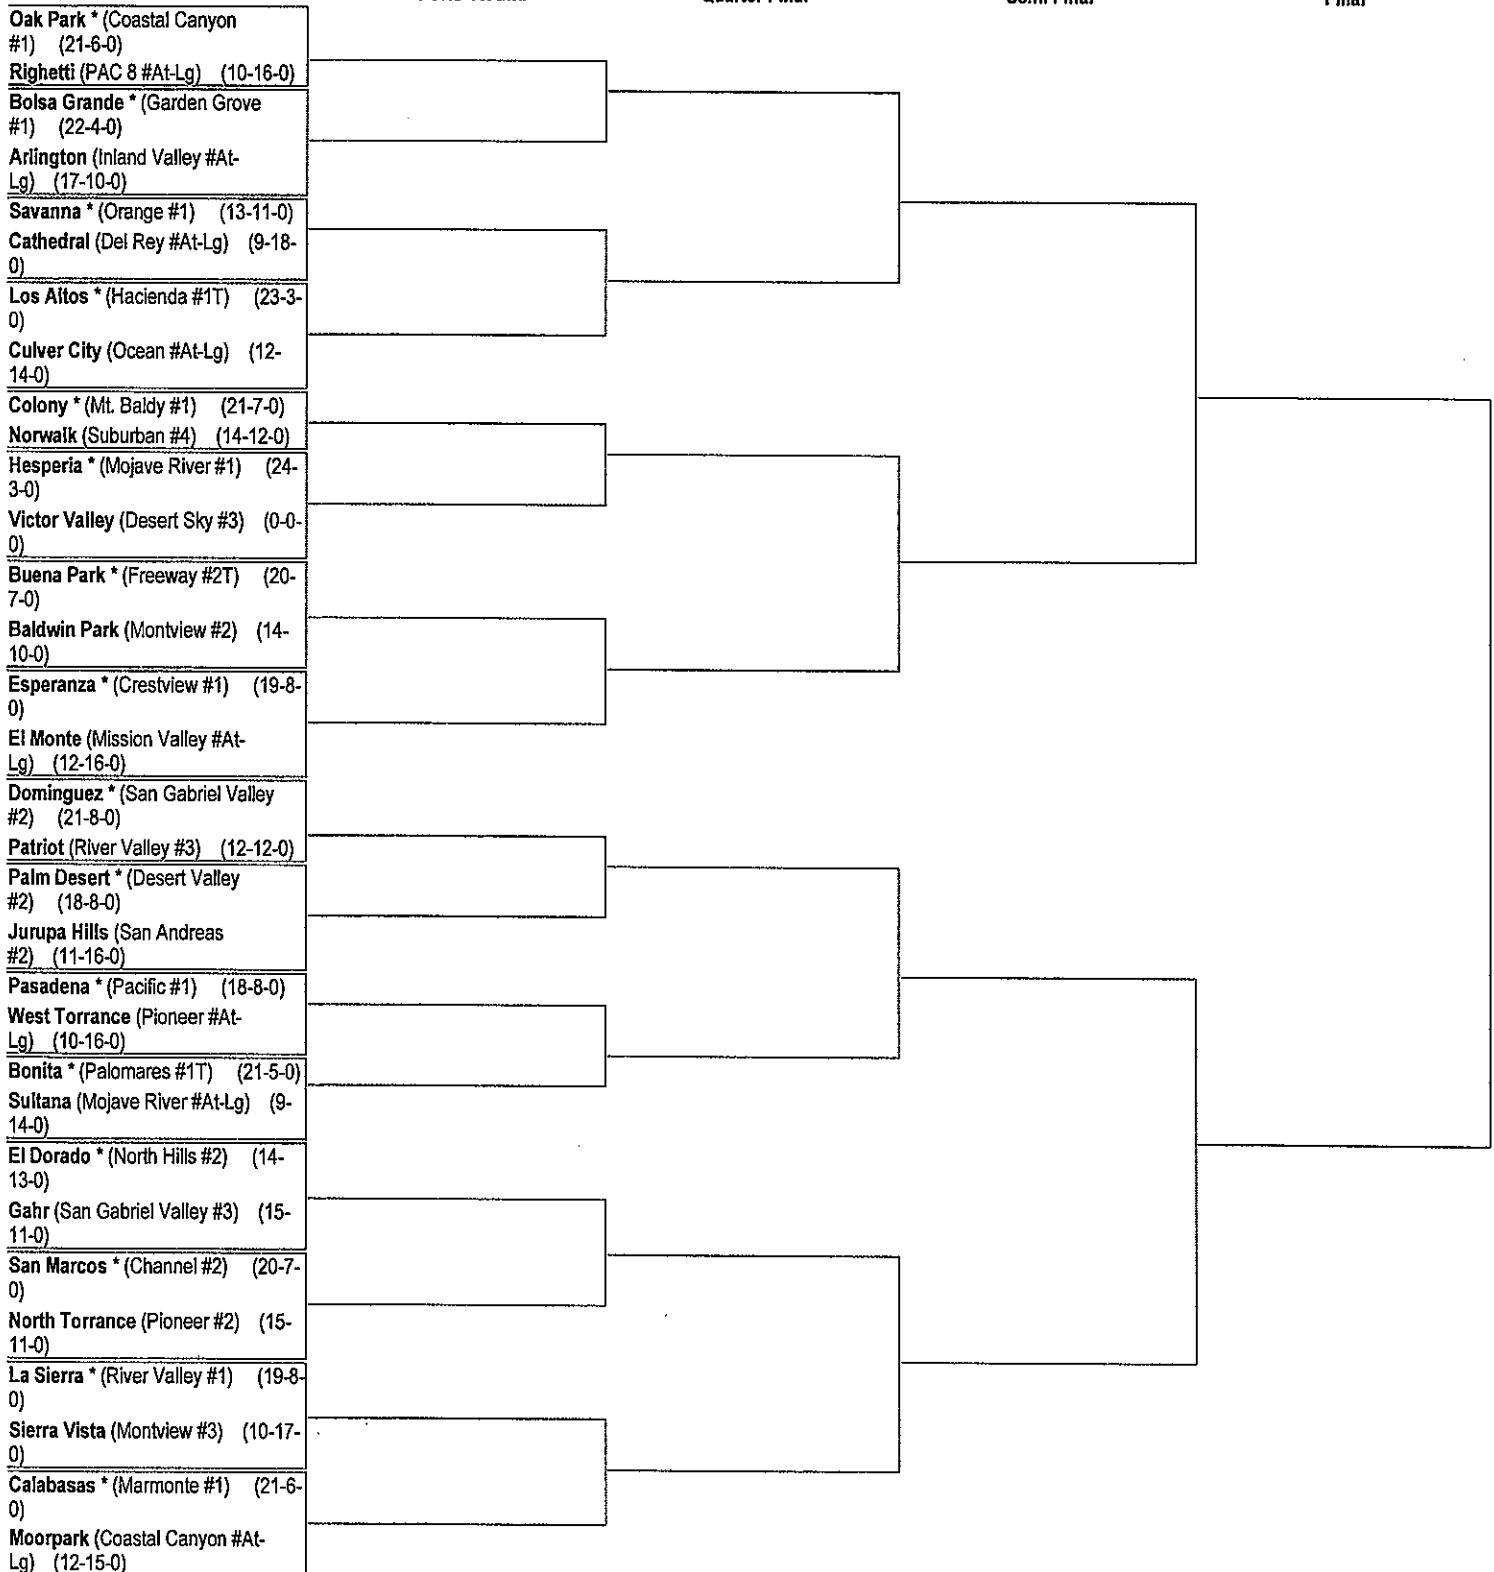

**Quarter Final**

**Semi Final**

**Final**

\*Denotes Host Team. This draw was made based upon information available to the CIF-SS office as of 2/14/16. We reserve the right to adjust the draw sheet as a result of information which would update any final league standings. Please note: teams receiving a BYE in the first round shall be the host team in the next round. All games with the exception of the final round will start at 7:00 pm, unless another time is mutually agreed upon and clearance is received from the CIF-SS office. Public coin flips will be held in the lobby of the CIF-SS office. Refer to the Basketball Playoff Bulletin for dates and times of coin flips. PLEASE REPORT SCORES TO: CIF-SS OFFICE - [www.cifsshome.org](http://www.cifsshome.org); THE REGISTER (714) 796-7804; L.A. DAILY NEWS (800) 888-6009 AND YOUR LOCAL NEWSPAPER. Draw results available on our web @ [www.cifss.org](http://www.cifss.org).