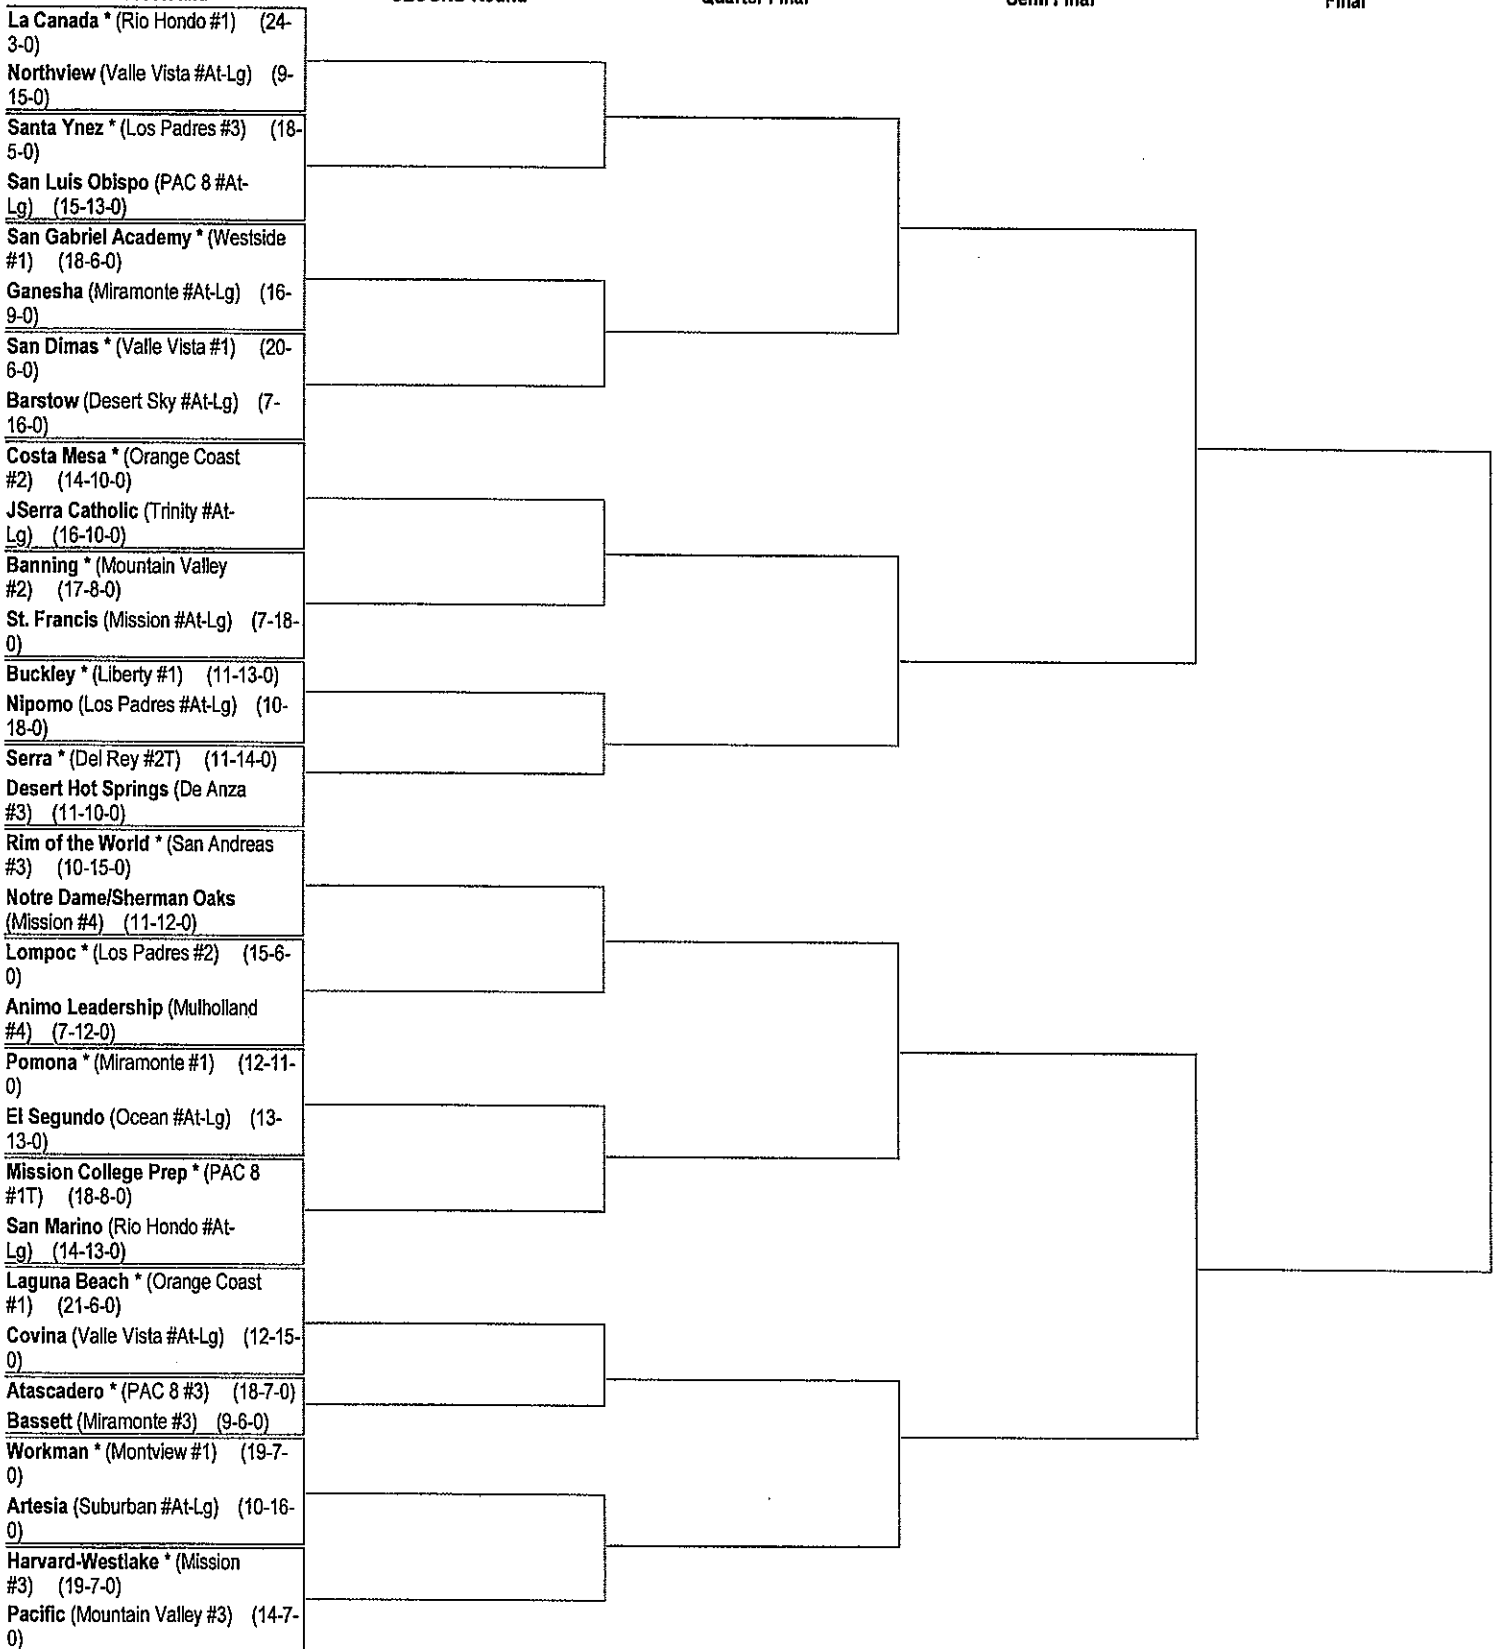

CIF-SS FORD BOYS BASKETBALL DIVISION 4AA CHAMPIONSHIPS

7:00 P.M 02/17/2016

7:00 P.M 02/19/2016

7:00 P.M 02/23/2016

7:00 P.M 02/26/2016

03/04/16 03/05/2016

First Round

SECOND Round

Quarter Final

Semi Final

Final

*Denotes Host Team. This draw was made based upon information available to the CIF-SS office as of 2/14/16. We reserve the right to adjust the draw sheet as a result of information which would update any final league standings. Please note: teams receiving a BYE in the first round shall be the host team in the next round. All games with the exception of the final round will start at 7:00 pm, unless another time is mutually agreed upon and clearance is received from the CIF-SS office. Public coin flips will be held in the lobby of the CIF-SS office. Refer to the Basketball Playoff Bulletin for dates and times of coin flips. PLEASE REPORT SCORES TO: CIF-SS OFFICE - www.cifsshome.org; THE REGISTER (714) 796-7804; L.A. DAILY NEWS (800) 888-6009 AND YOUR LOCAL NEWSPAPER. Draw results available on our web @ www.cifss.org.