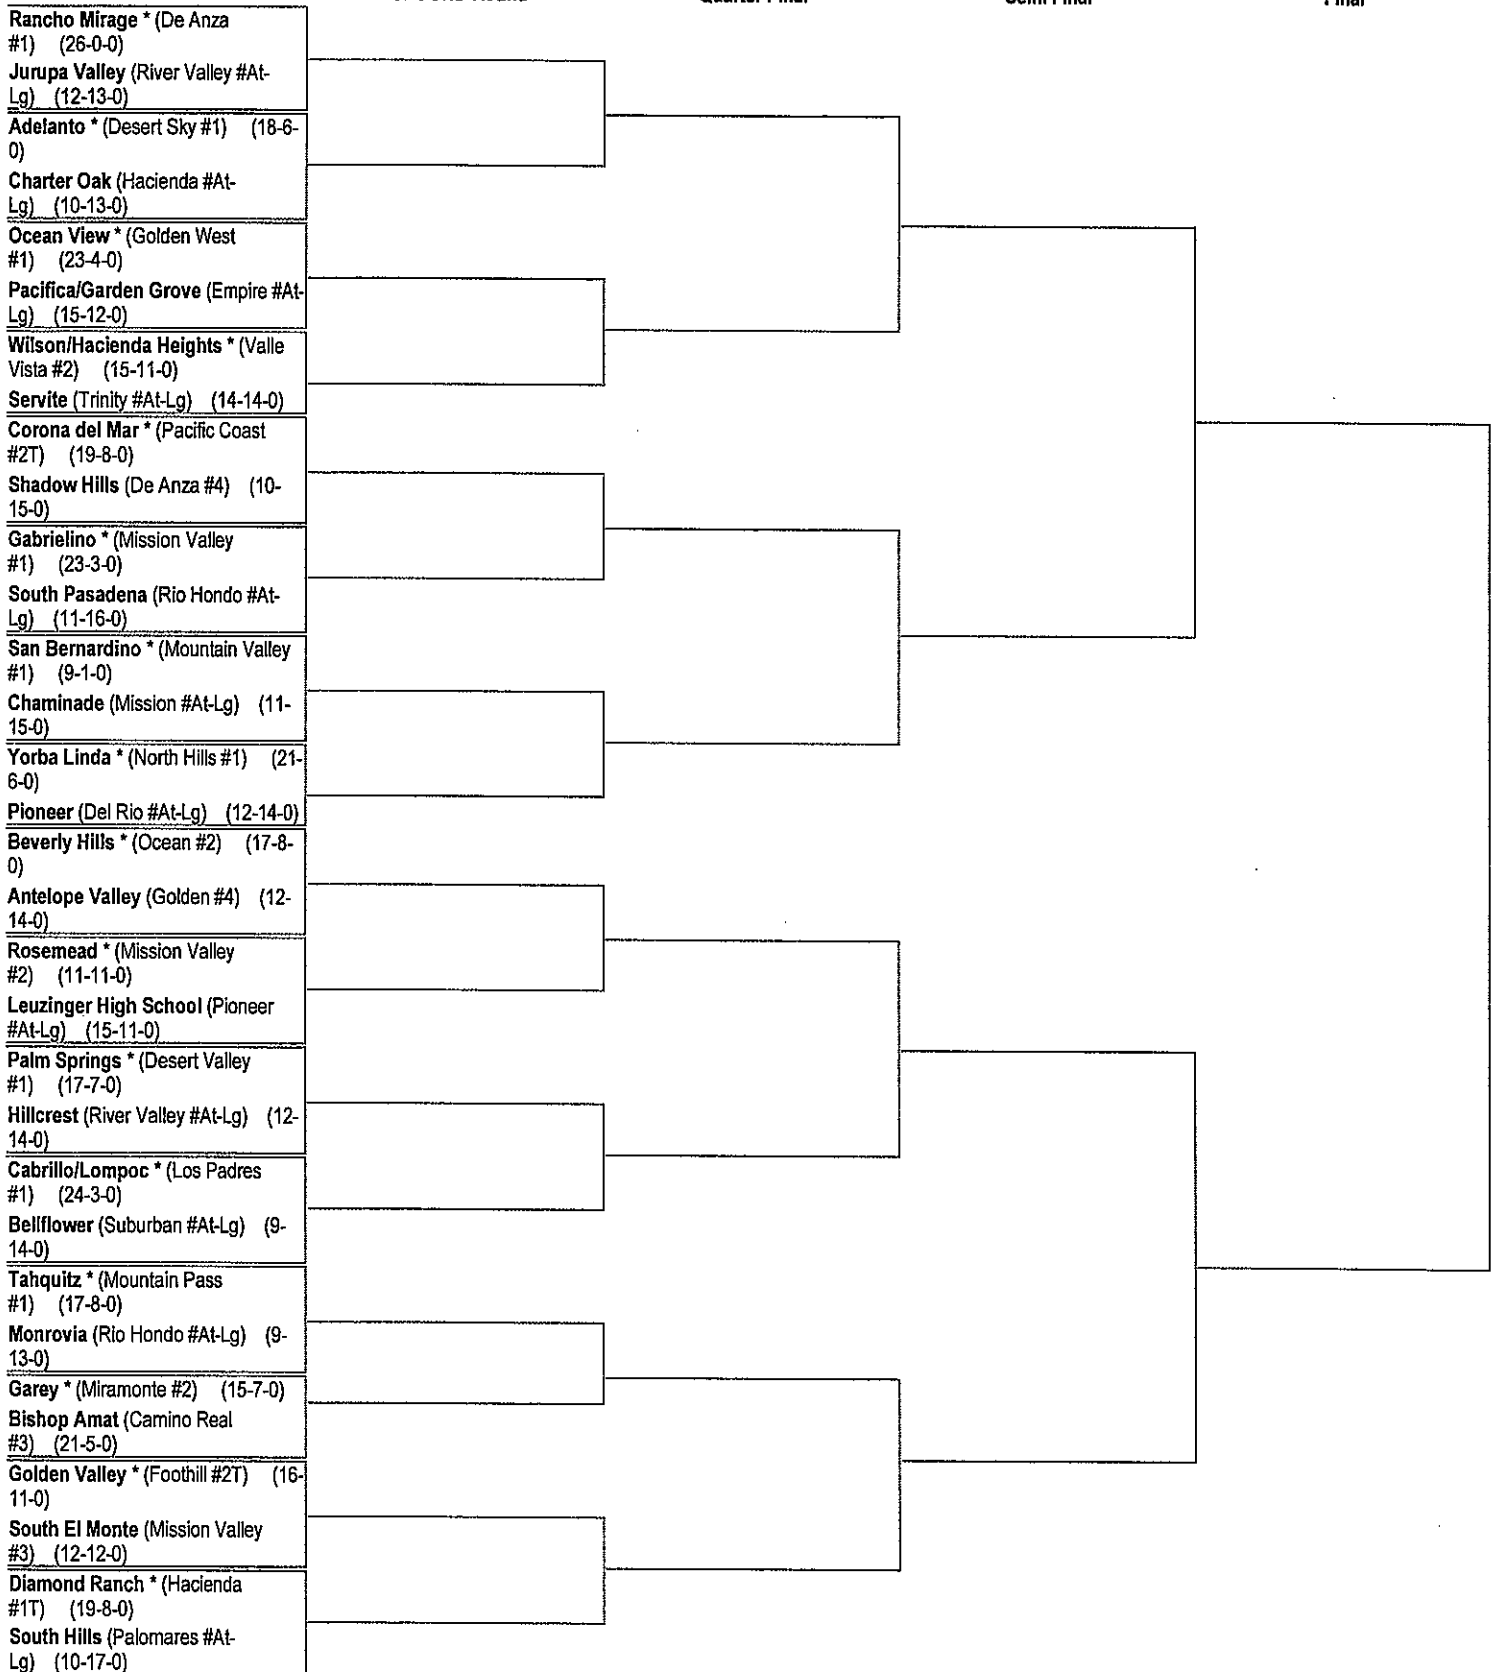

CIF-SS FORD BOYS BASKETBALL DIVISION 3A CHAMPIONSHIPS

7:00 P.M 02/17/2016
First Round

7:00 P.M 02/19/2016
SECOND Round

7:00 P.M 02/23/2016
Quarter Final

7:00 P.M 02/26/2016
Semi Final

03/04/16 03/05/2016
Final

*Denotes Host Team. This draw was made based upon information available to the CIF-SS office as of 2/14/16. We reserve the right to adjust the draw sheet as a result of information which would update any final league standings. Please note: teams receiving a BYE in the first round shall be the host team in the next round. All games with the exception of the final round will start at 7:00 pm, unless another time is mutually agreed upon and clearance is received from the CIF-SS office. Public coin flips will be held in the lobby of the CIF-SS office. Refer to the Basketball Playoff Bulletin for dates and times of coin flips. PLEASE REPORT SCORES TO: CIF-SS OFFICE - www.cifsshome.org; THE REGISTER (714) 796-7804; L.A. DAILY NEWS (800) 888-6009 AND YOUR LOCAL NEWSPAPER. Draw results available on our web @ www.cifss.org.