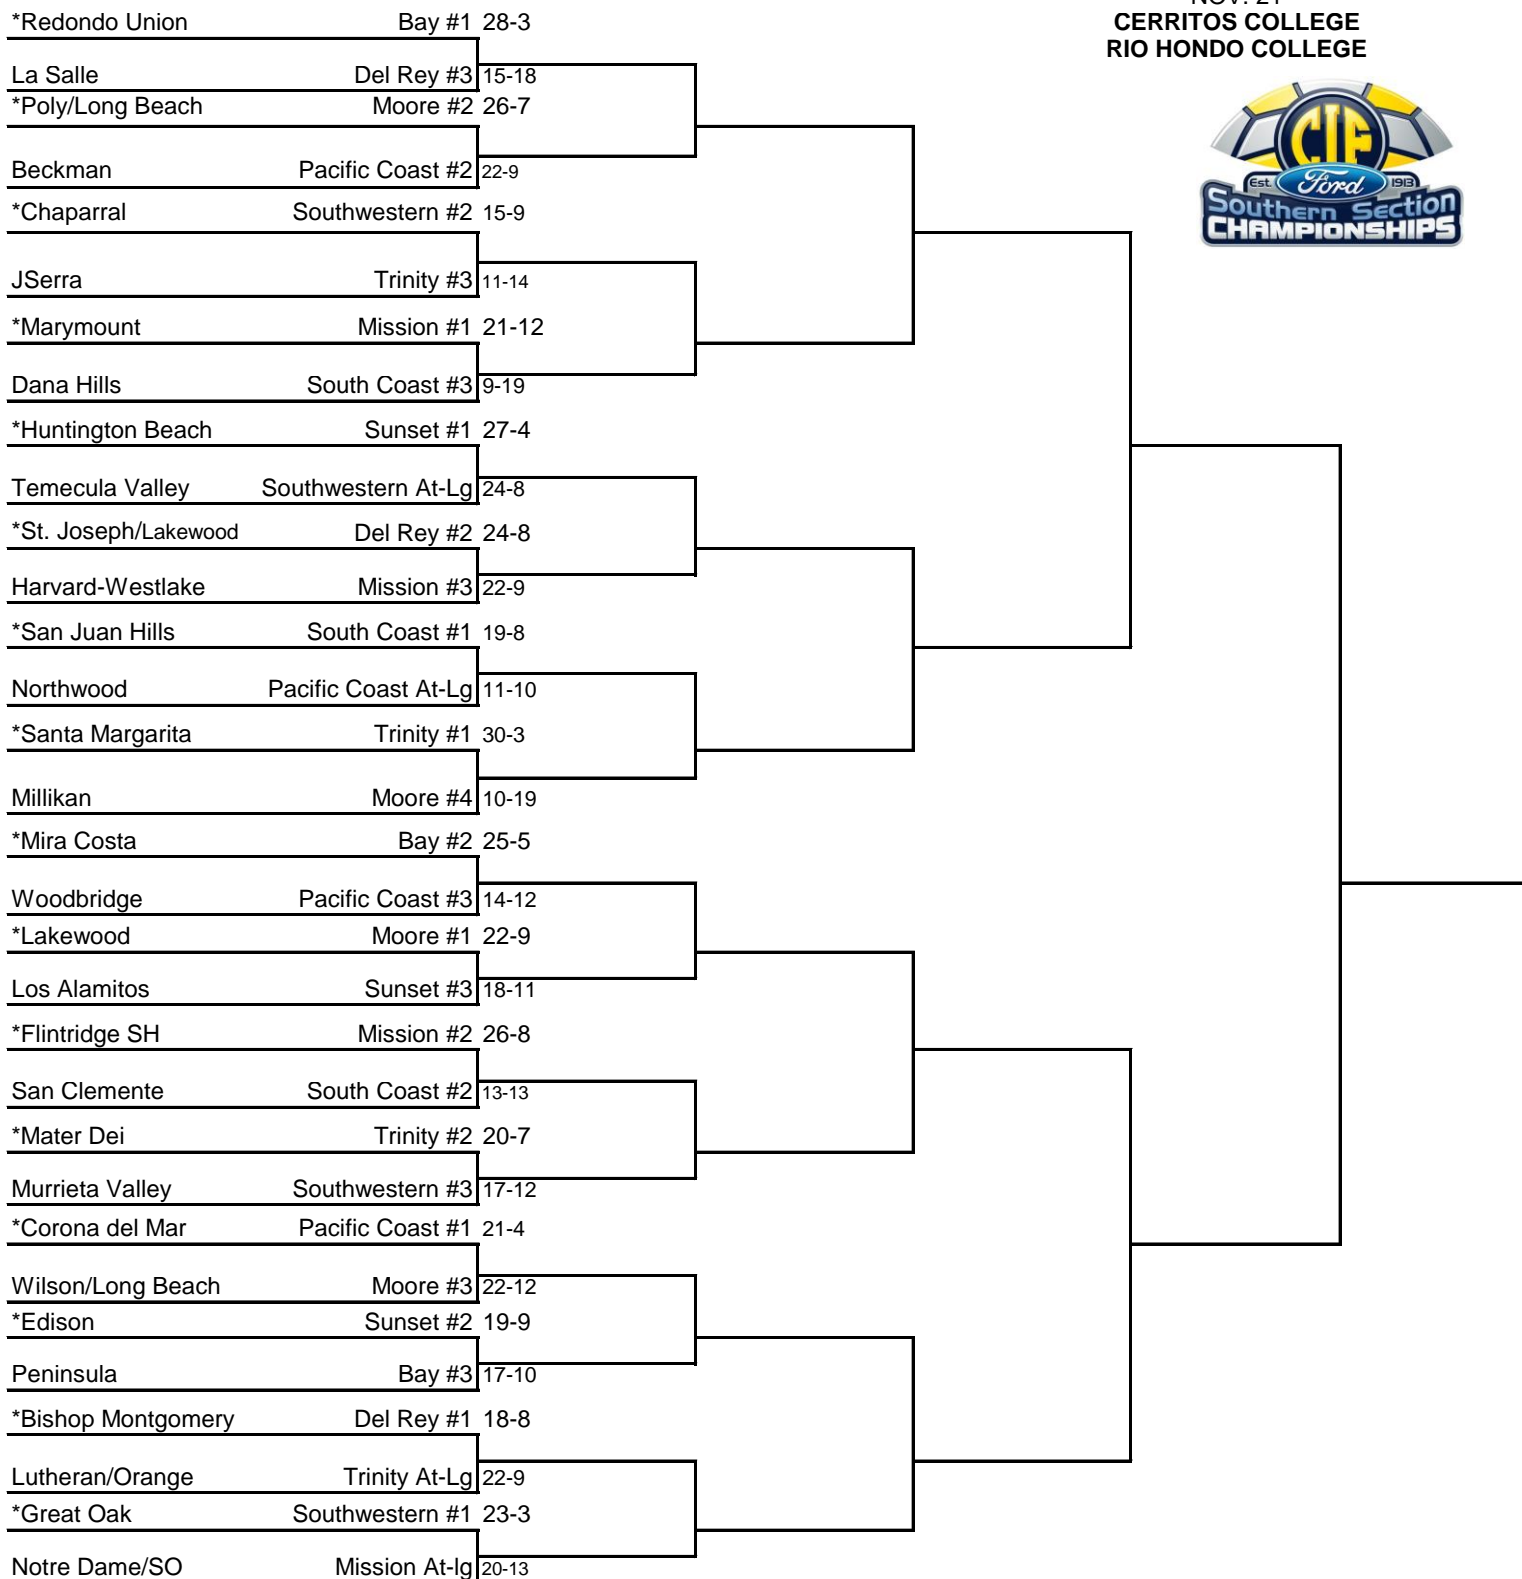

# 2015 DIVISION 1AA CIF-SS/FORD GIRLS VOLLEYBALL CHAMPIONSHIPS

1ST ROUND  
TUES., NOV. 10

2ND ROUND  
THURS., NOV. 12

QTR FINALS  
SAT., NOV. 14

SEMI-FINALS  
TUES., NOV. 17

FINALS  
SATURDAY  
NOV. 21

**CERRITOS COLLEGE  
RIO HONDO COLLEGE**