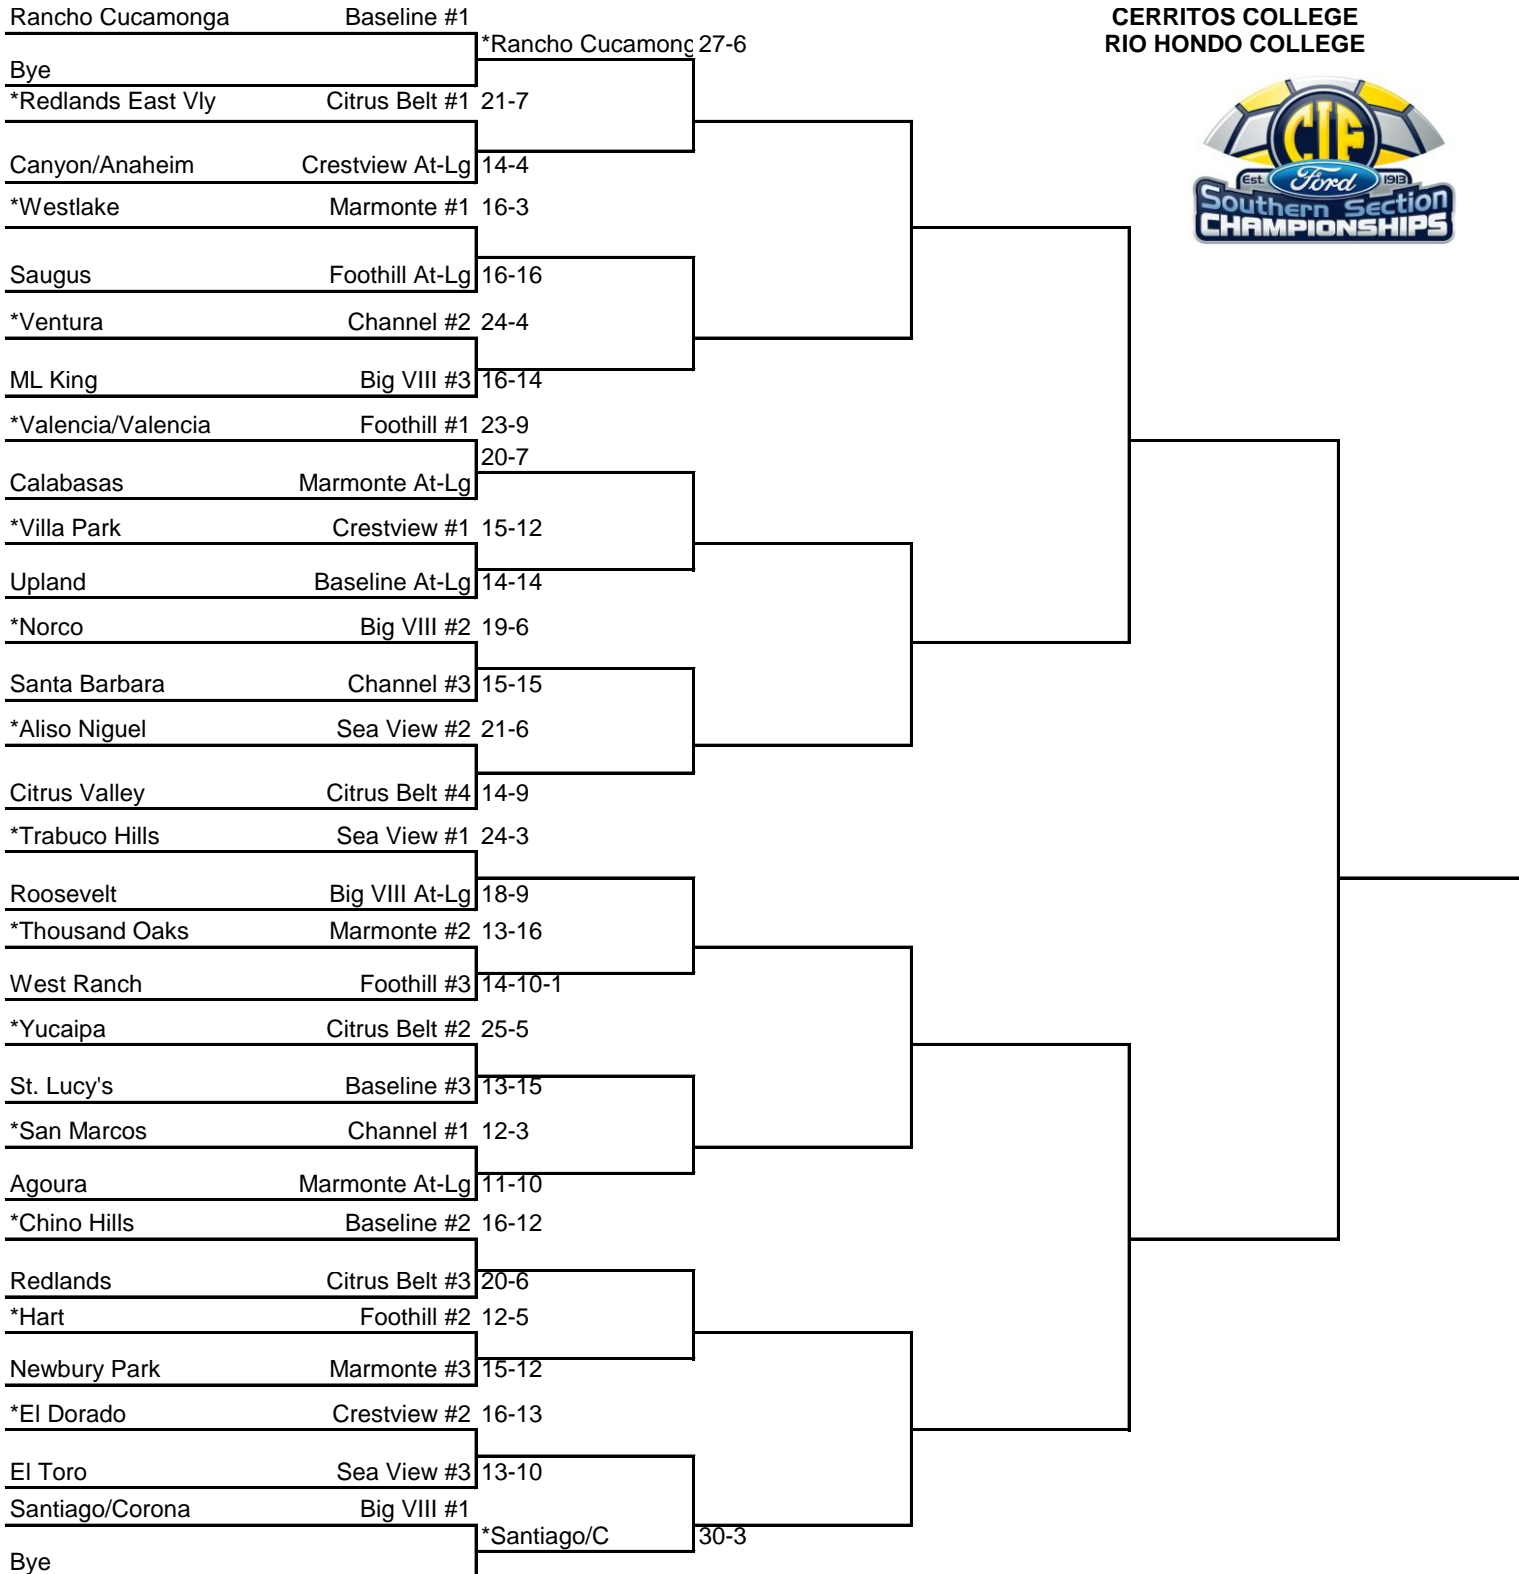

2015 DIVISION 1A CIF-SS/FORD GIRLS VOLLEYBALL CHAMPIONSHIPS

1ST ROUND TUES., NOV. 10	2ND ROUND THURS., NOV. 12	QTR FINALS SAT., NOV. 14	SEMI-FINALS TUES., NOV. 17	FINALS FRI.or SAT. NOV. 20 and 21

CERRITOS COLLEGE
RIO HONDO COLLEGE

*Denotes Host Team

This draw sheet was made based upon information available to the CIF-SS as of 11/4/15. We reserve the right to adjust the draw sheet as a result of information which would update any final league standings. All games with the exception of the final round will start at 7:00 p.m., unless another time is mutually agreed upon and clearance is received from the CIF-SS Office. Coin flips will be held in the lobby of the CIF-SS Office at 9:00 a.m. the day following the first round. Coin flips will be available after 10:00am. The CIF Office will do pre-flips for the next rounds and they will be available on the web site. **PLEASE CALL SCORES INTO THE SPORTS DESK OF YOUR LOCAL NEWSPAPER. POST ALL SCORES TO WWW.CIFSSHOME.ORG IMMEDIATELY AFTER COMPLETION OF CONTEST.** Draw results available on our web site @ www.cifss.org.

2015 GIRLS VOLLEYBALL DIVISION 1A