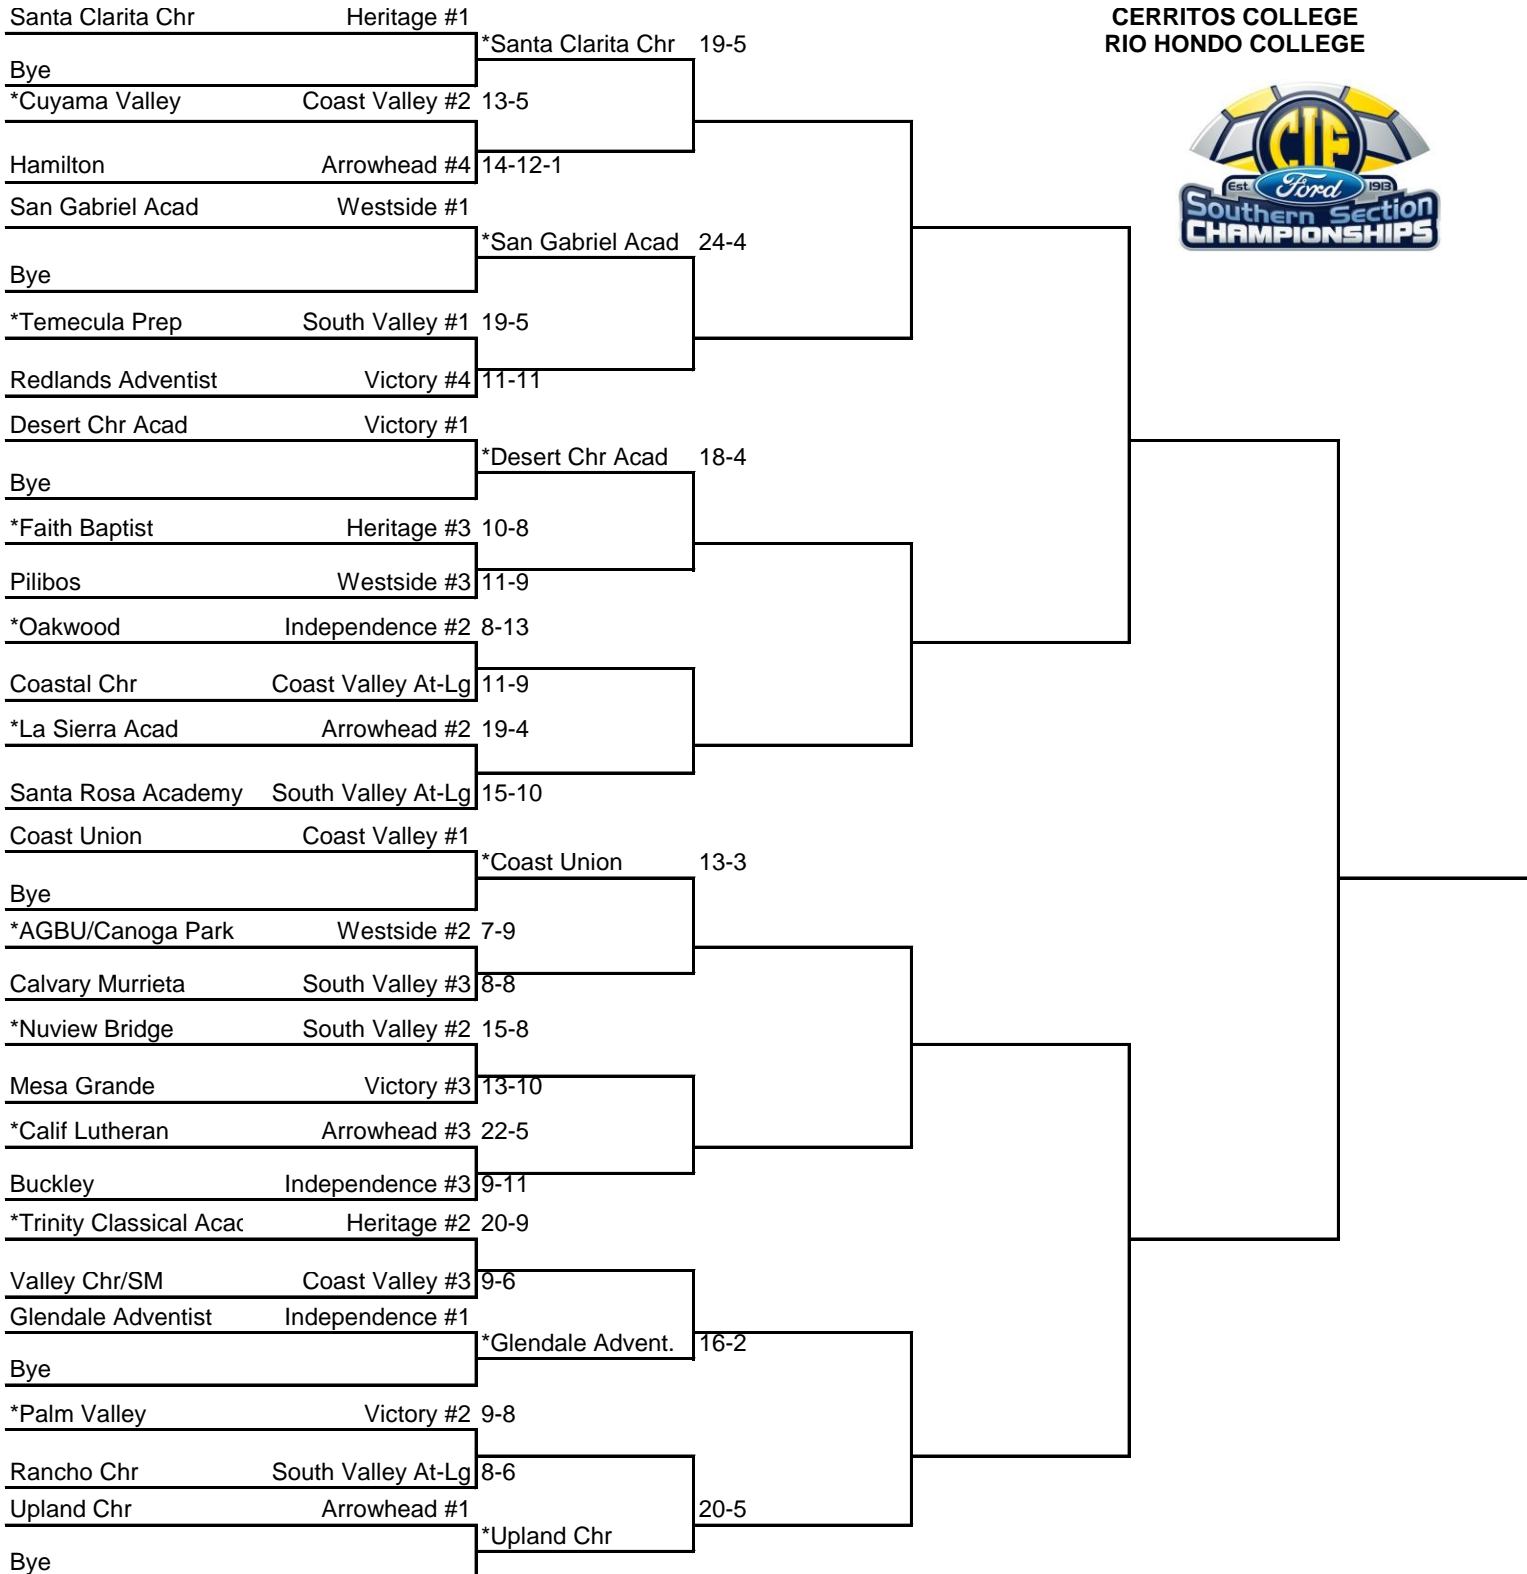

2015 DIVISION 5AA CIF-SS/FORD GIRLS VOLLEYBALL CHAMPIONSHIPS

1ST ROUND
TUES., NOV. 10

2ND ROUND
THURS., NOV. 12

QTR FINALS
SAT., NOV. 14

SEMI-FINALS
TUES., NOV. 17

FINALS
FRI.or SAT.
NOV. 20 and 21

CERRITOS COLLEGE
RIO HONDO COLLEGE

*Denotes Host Team

This draw sheet was made based upon information available to the CIF-SS as of 11/4/15. We reserve the right to adjust the draw sheet as a result of information which would update any final league standings. All games with the exception of the final round will start at 7:00 p.m., unless another time is mutually agreed upon and clearance is received from the CIF-SS Office. Coin flips will be held in the lobby of the CIF-SS Office at 9:00 a.m. the day following the first round. Coin flips will be available after 10:00am. The CIF Office will do pre-flips for the next rounds and they will be available on the web site. **PLEASE CALL SCORES INTO THE SPORTS DESK OF YOUR LOCAL NEWSPAPER. POST ALL SCORES TO WWW.CIFSSHOME.ORG IMMEDIATELY AFTER COMPLETION OF CONTEST.** Draw results available on our web site @ www.cifss.org.

2015 GIRLS VOLLEYBALL DIVISION 5AA