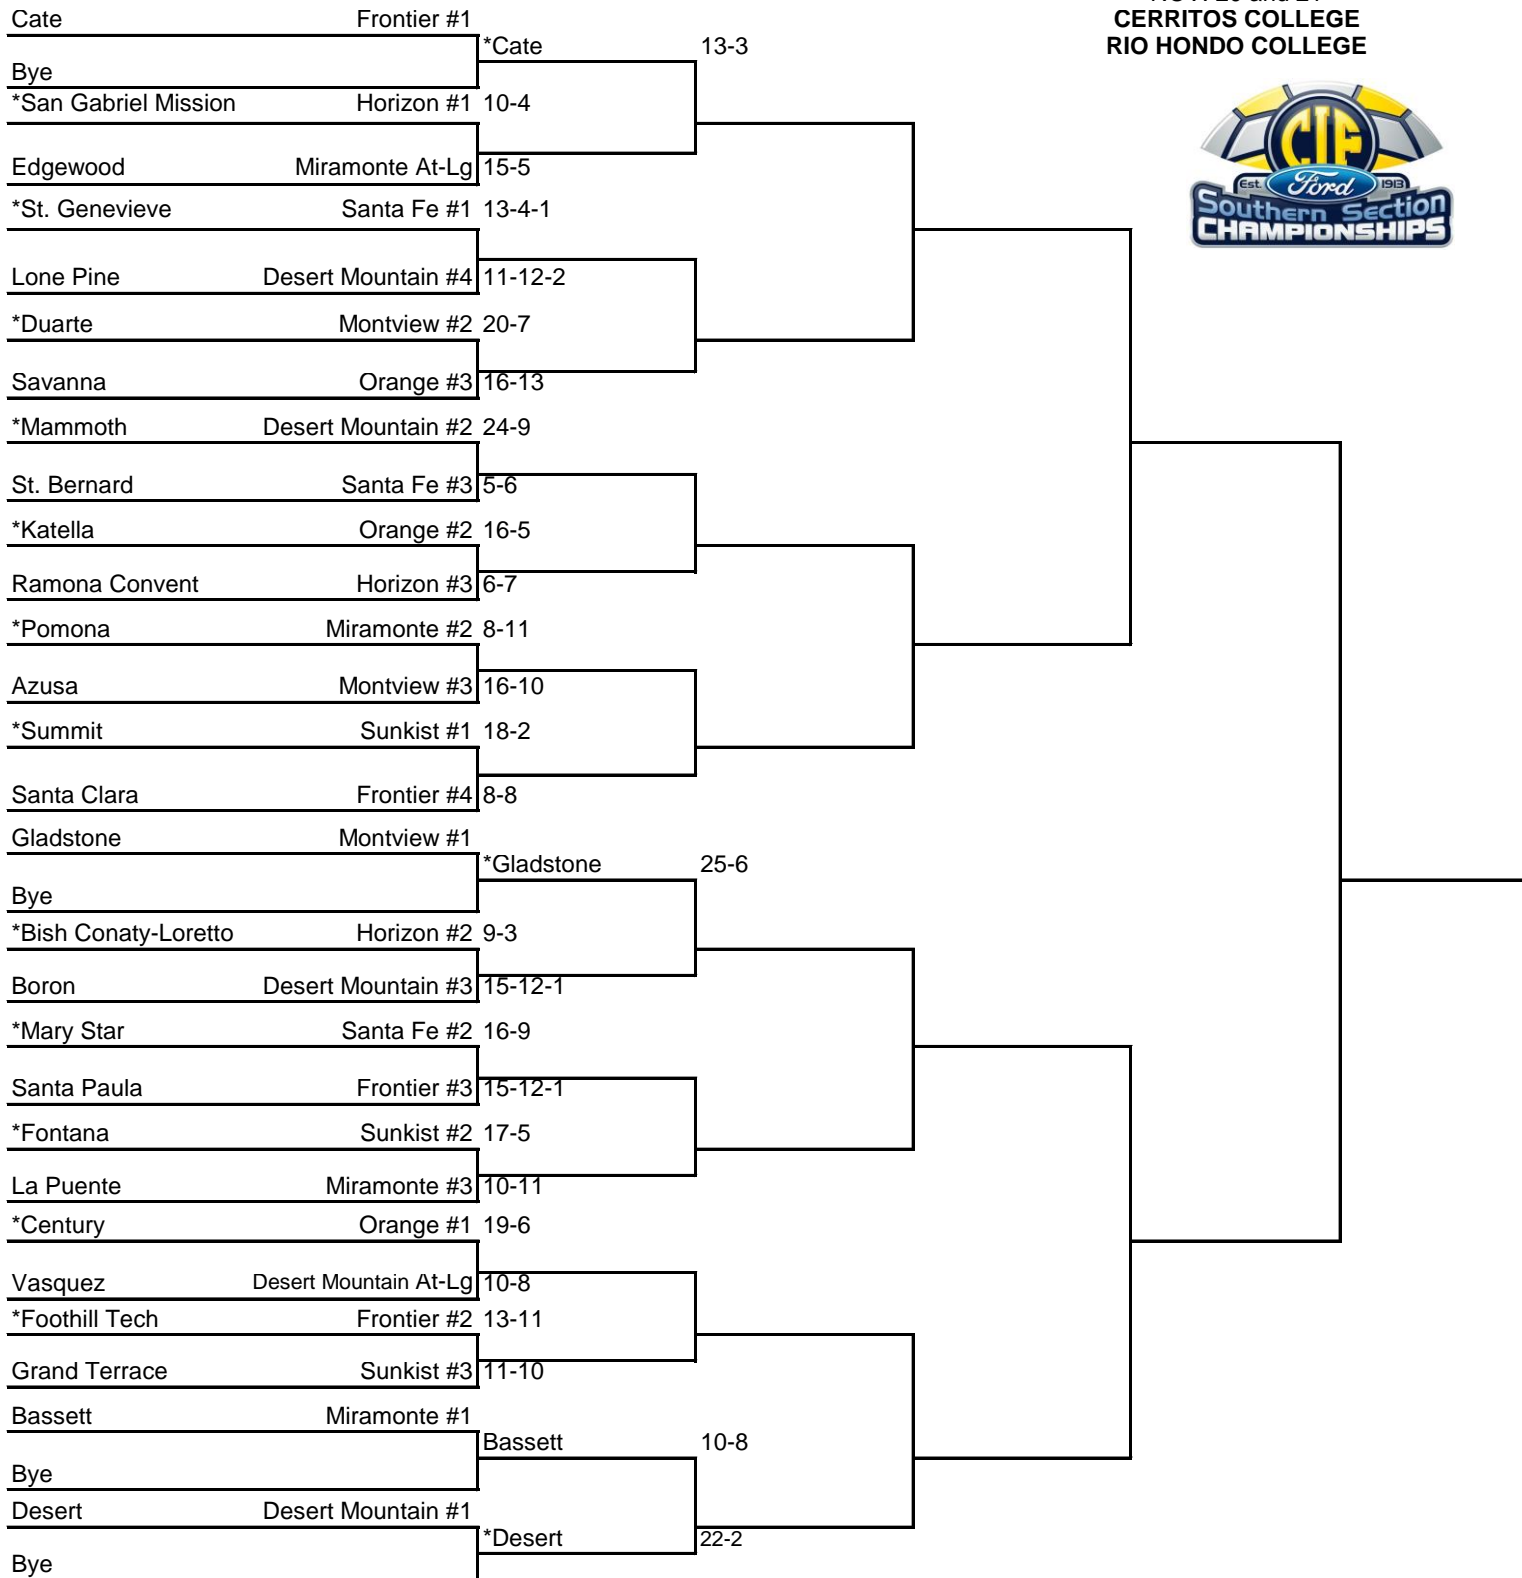

2015 DIVISION 4A CIF-SS/FORD GIRLS VOLLEYBALL CHAMPIONSHIPS

1ST ROUND
TUES., NOV. 10

2ND ROUND
THURS., NOV. 12

QTR FINALS
SAT., NOV. 14

SEMI-FINALS
TUES., NOV. 17

FINALS
FRI.or SAT.
NOV. 20 and 21

CERRITOS COLLEGE
RIO HONDO COLLEGE

*Denotes Host Team

This draw sheet was made based upon information available to the CIF-SS as of 11/4/15. We reserve the right to adjust the draw sheet as a result of information which would update any final league standings. All games with the exception of the final round will start at 7:00 p.m., unless another time is mutually agreed upon and clearance is received from the CIF-SS Office. Coin flips will be held in the lobby of the CIF-SS Office at 9:00 a.m. the day following the first round. Coin flips will be available after 10:00am. The CIF Office will do pre-flips for the next rounds and they will be available on the web site. **PLEASE CALL SCORES INTO THE SPORTS DESK OF YOUR LOCAL NEWSPAPER. POST ALL SCORES TO WWW.CIFSSHOME.ORG IMMEDIATELY AFTER COMPLETION OF CONTEST.** Draw results available on our web site @ www.cifss.org.

2015 GIRLS VOLLEYBALL DIVISION 4A