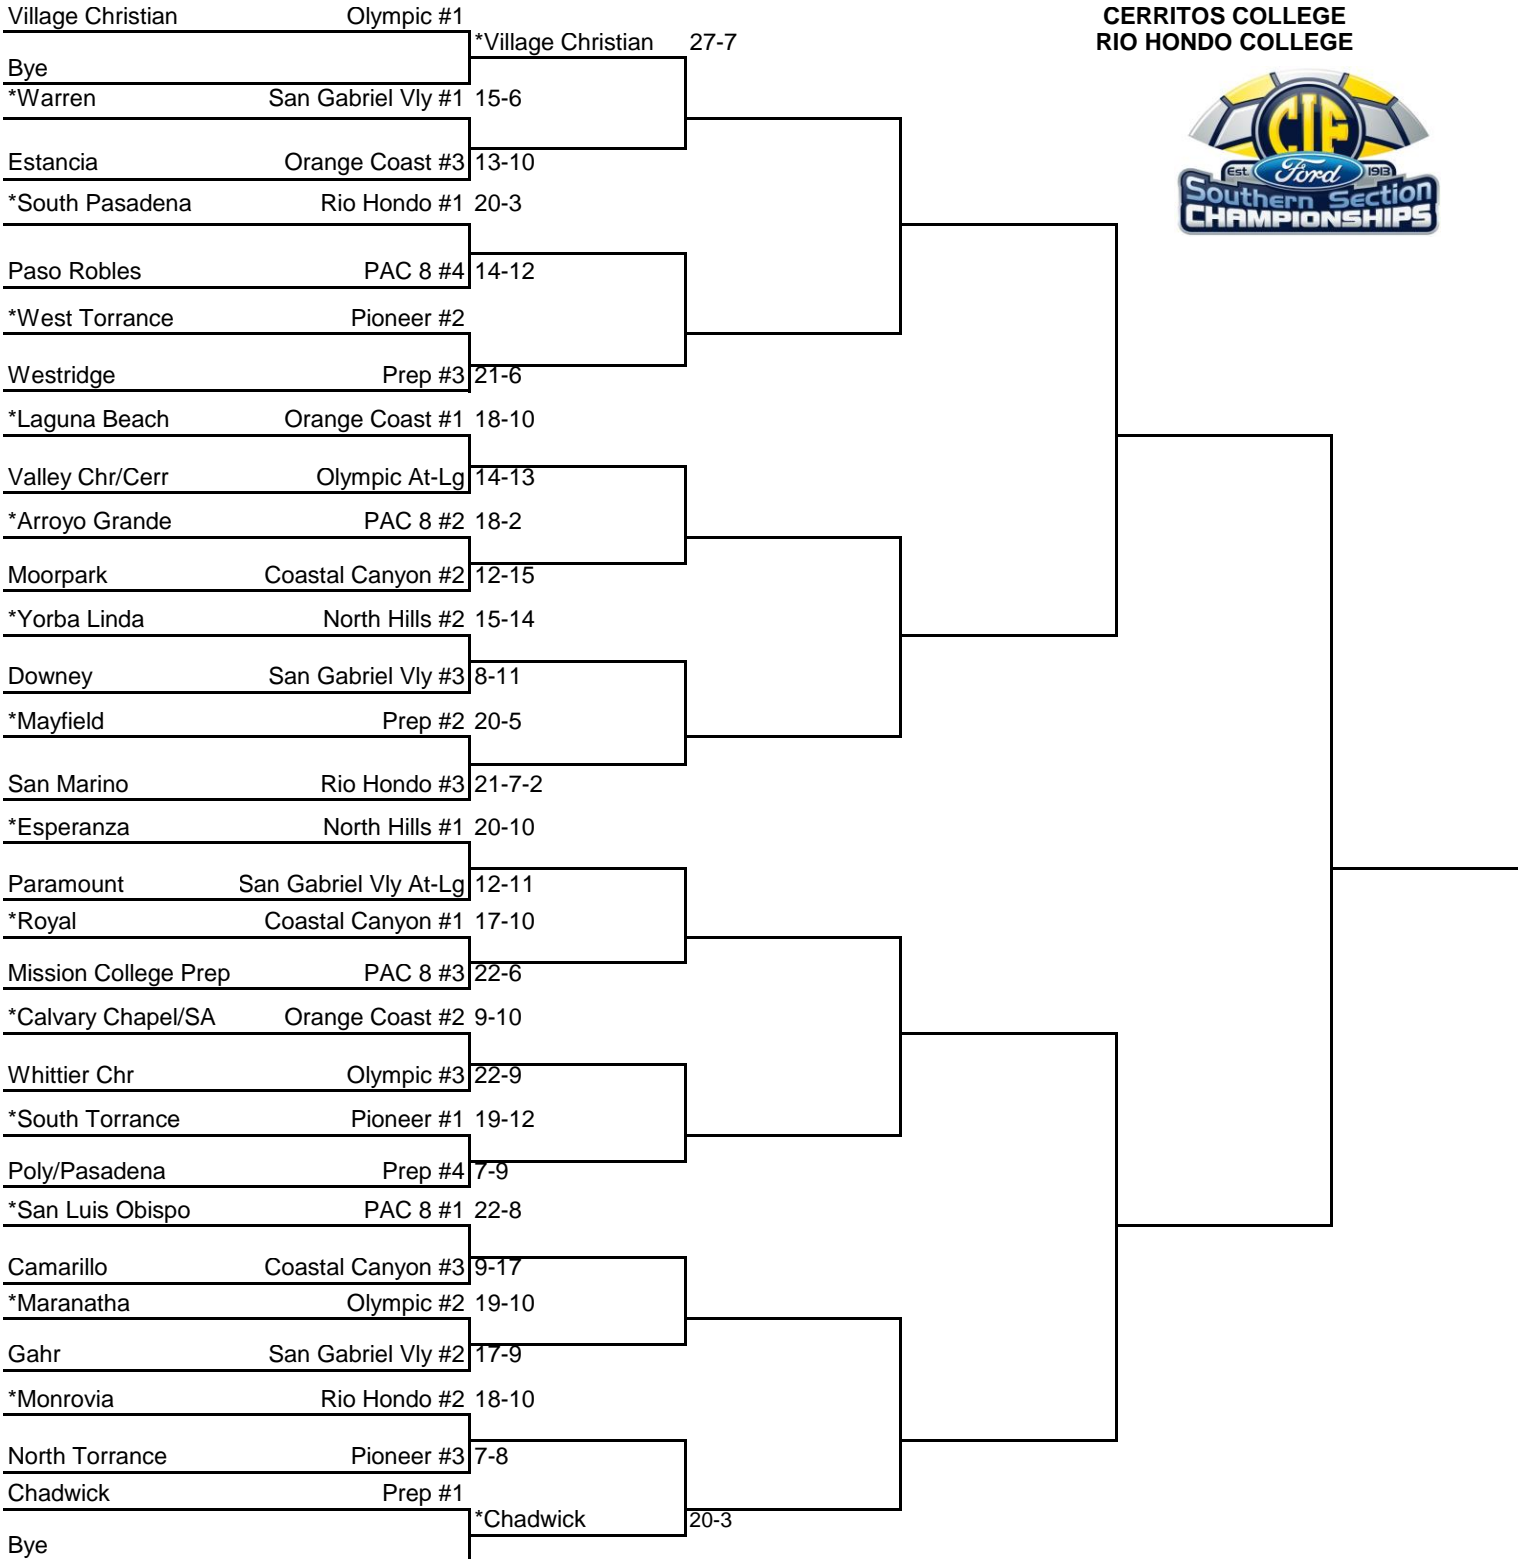

2015 DIVISION 2AA CIF-SS/FORD GIRLS VOLLEYBALL CHAMPIONSHIPS

1ST ROUND
TUES., NOV. 10

2ND ROUND
THURS., NOV. 12

QTR FINALS
SAT., NOV. 14

SEMI-FINALS
TUES., NOV. 17

FINALS
FRI. or SAT.
NOV. 20 and 21

**CERRITOS COLLEGE
RIO HONDO COLLEGE**

*Denotes Host Team

This draw sheet was made based upon information available to the CIF-SS as of 11/5/15. We reserve the right to adjust the draw sheet as a result of information which would update any final league standings. All games with the exception of the final round will start at 7:00 p.m., unless another time is mutually agreed upon and clearance is received from the CIF-SS Office. Coin flips will be held in the lobby of the CIF-SS Office at 9:00 a.m. the day following the first round. Coin flips will be available after 10:00am. The CIF Office will do pre-flips for the next rounds and they will be available on the web site. **PLEASE CALL SCORES INTO THE SPORTS DESK OF YOUR LOCAL NEWSPAPER. POST ALL SCORES TO WWW.CIFSSHOME.ORG IMMEDIATELY AFTER COMPLETION OF CONTEST.** Draw results available on our web site @ www.cifss.org.

2015 GIRLS VOLLEYBALL DIVISION 2AA