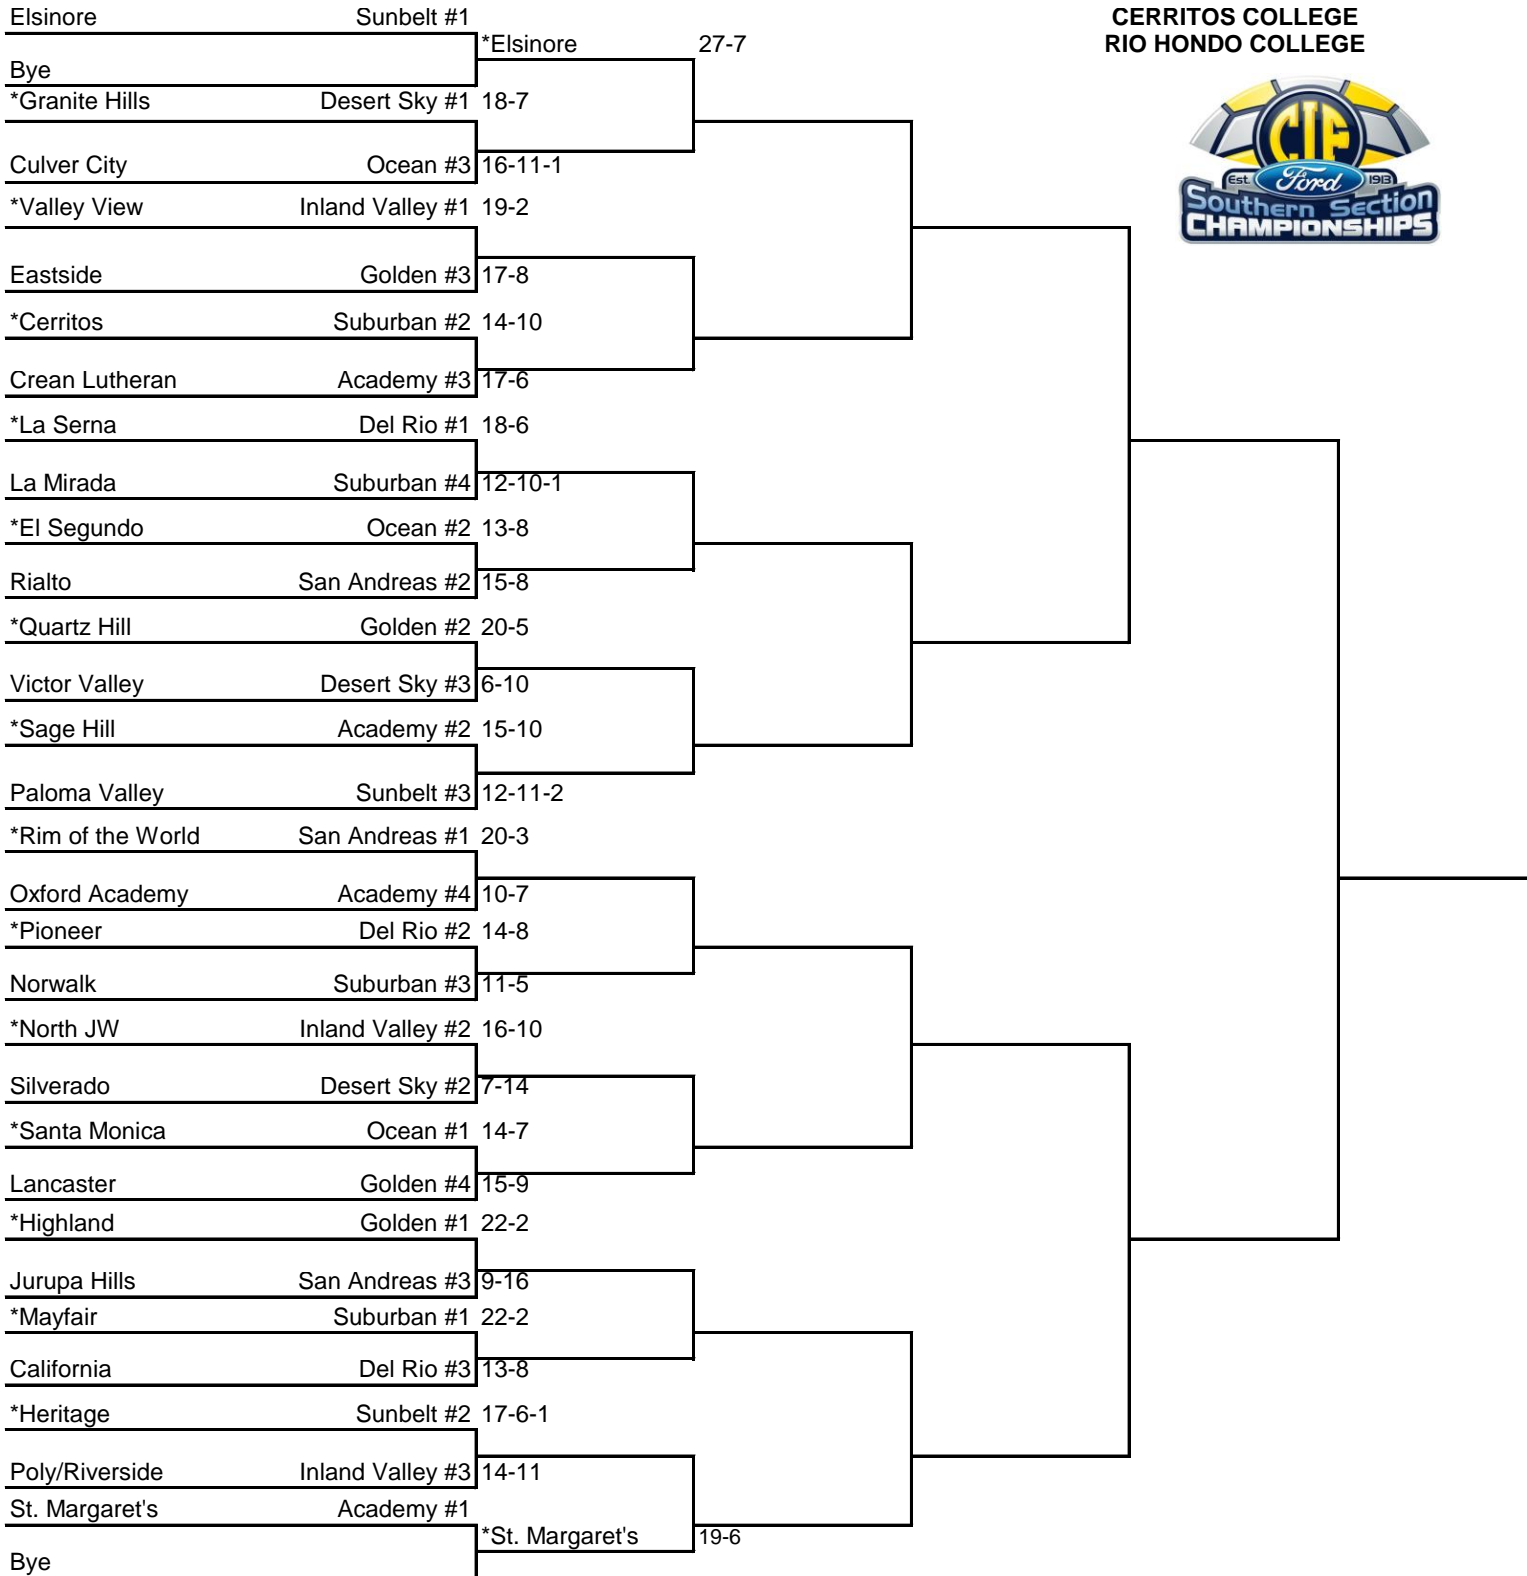

2015 DIVISION 3AA CIF-SS/FORD GIRLS VOLLEYBALL CHAMPIONSHIPS

1ST ROUND
TUES., NOV. 10

2ND ROUND
THURS., NOV. 12

QTR FINALS
SAT., NOV. 14

SEMI-FINALS
TUES., NOV. 17

FINALS
FRI.or SAT.
NOV. 20 and 21

CERRITOS COLLEGE
RIO HONDO COLLEGE

*Denotes Host Team

This draw sheet was made based upon information available to the CIF-SS as of 11/4/15. We reserve the right to adjust the draw sheet as a result of information which would update any final league standings. All games with the exception of the final round will start at 7:00 p.m., unless another time is mutually agreed upon and clearance is received from the CIF-SS Office. Coin flips will be held in the lobby of the CIF-SS Office at 9:00 a.m. the day following the first round. Coin flips will be available after 10:00am. The CIF Office will do pre-flips for the next rounds and they will be available on the web site. **PLEASE CALL SCORES INTO THE SPORTS DESK OF YOUR LOCAL NEWSPAPER. POST ALL SCORES TO WWW.CIFSSHOME.ORG IMMEDIATELY AFTER COMPLETION OF CONTEST.** Draw results available on our web site @ www.cifss.org.

2015 GIRLS VOLLEYBALL DIVISION 3AA