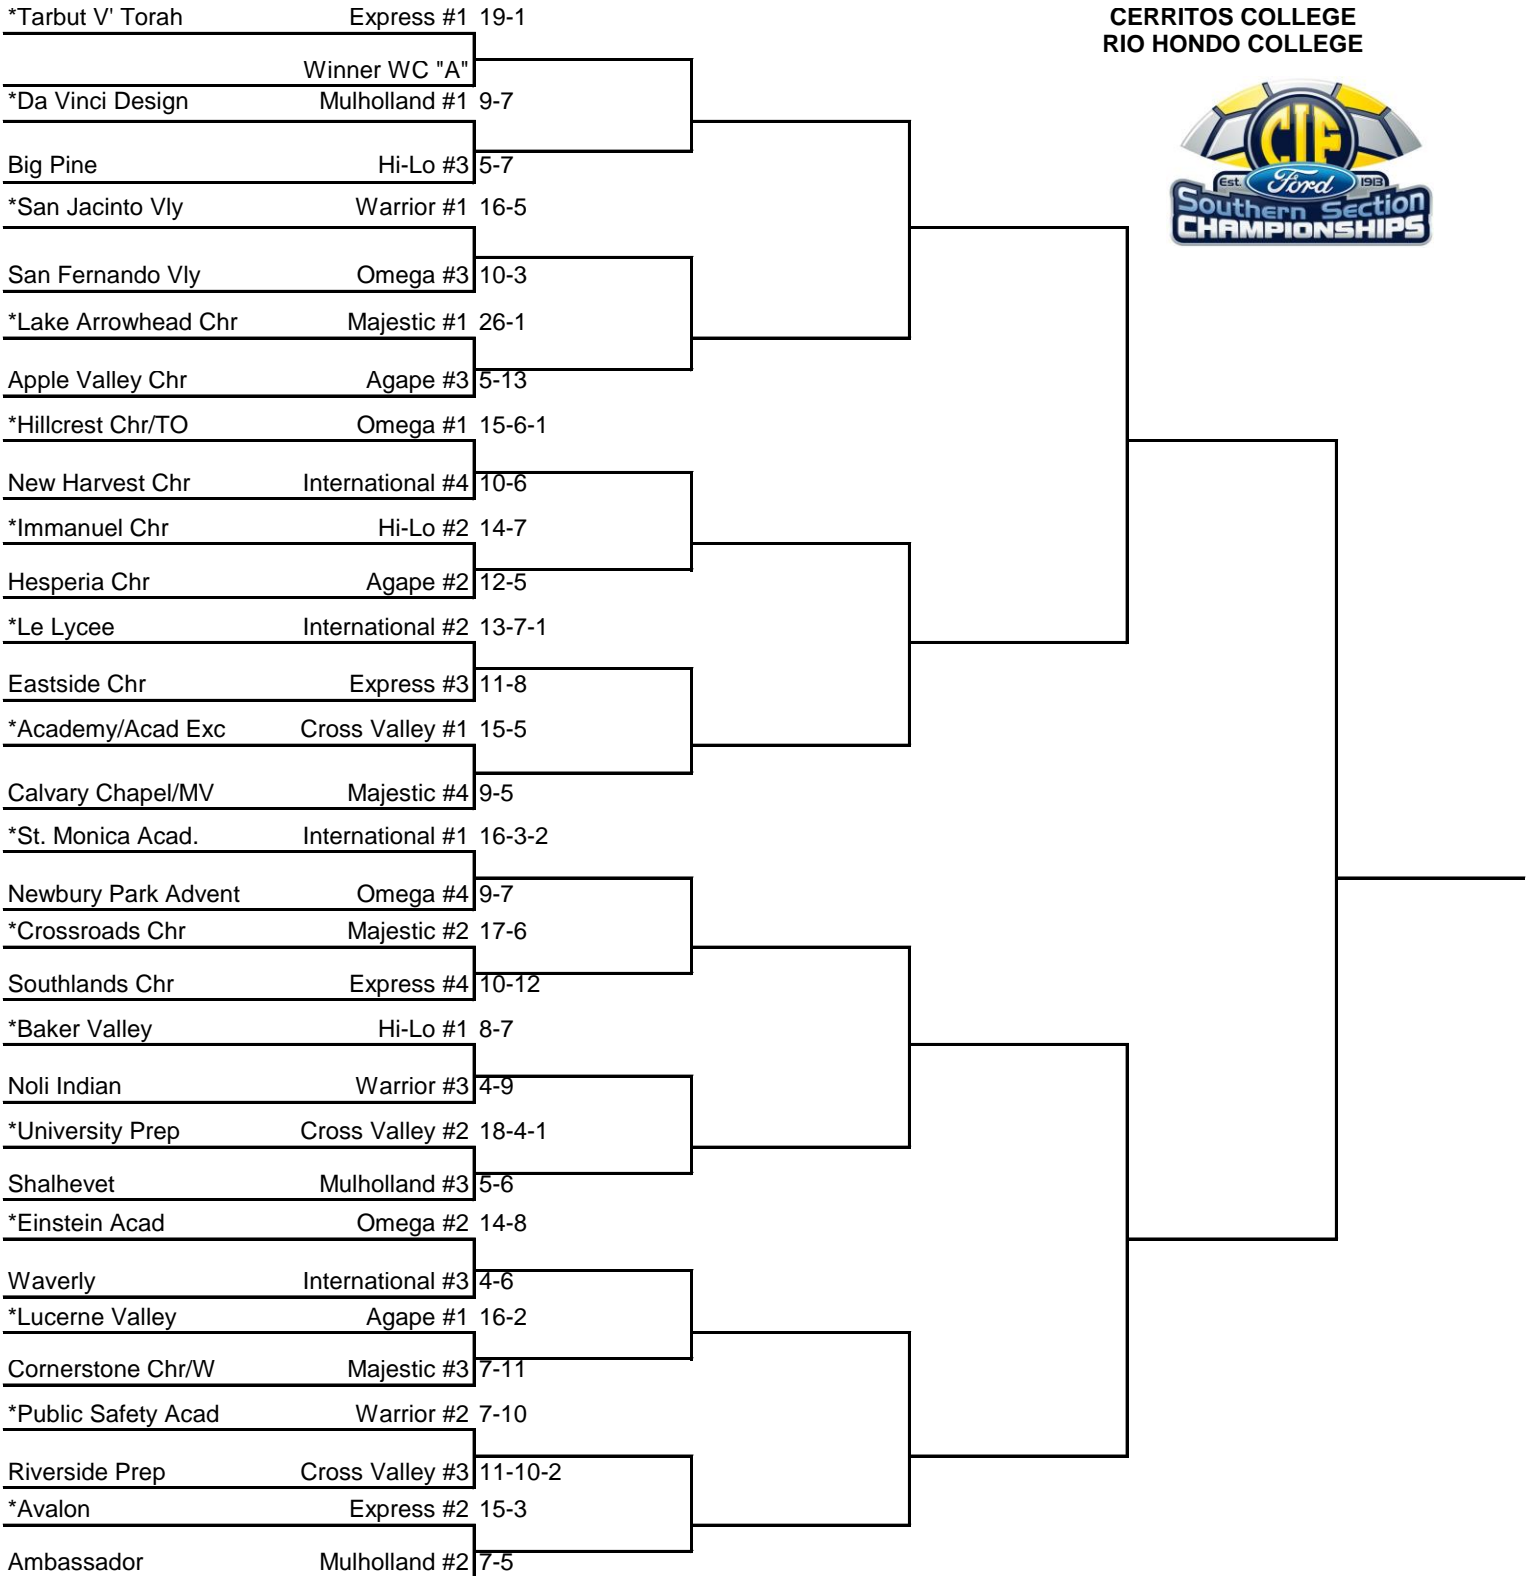

2015 DIVISION 5A CIF-SS/FORD GIRLS VOLLEYBALL CHAMPIONSHIPS

1ST ROUND
TUES., NOV. 10

2ND ROUND
THURS., NOV. 12

QTR FINALS
SAT., NOV. 14

SEMI-FINALS
TUES., NOV. 17

FINALS
FRI.or SAT.
NOV. 20 and 21

CERRITOS COLLEGE
RIO HONDO COLLEGE

*Denotes Host Team

This draw sheet was made based upon information available to the CIF-SS as of 11/4/15. We reserve the right to adjust the draw sheet as a result of information which would update any final league standings. All games with the exception of the final round will start at 7:00 p.m., unless another time is mutually agreed upon and clearance is received from the CIF-SS Office. Coin flips will be held in the lobby of the CIF-SS Office at 9:00 a.m. the day following the first round. Coin flips will be available after 10:00am. The CIF Office will do pre-flips for the next rounds and they will be available on the web site. **PLEASE CALL SCORES INTO THE SPORTS DESK OF YOUR LOCAL NEWSPAPER. POST ALL SCORES TO WWW.CIFSSHOME.ORG IMMEDIATELY AFTER COMPLETION OF CONTEST.** Draw results available on our web site @ www.cifss.org.

2015 GIRLS VOLLEYBALL DIVISION 5A