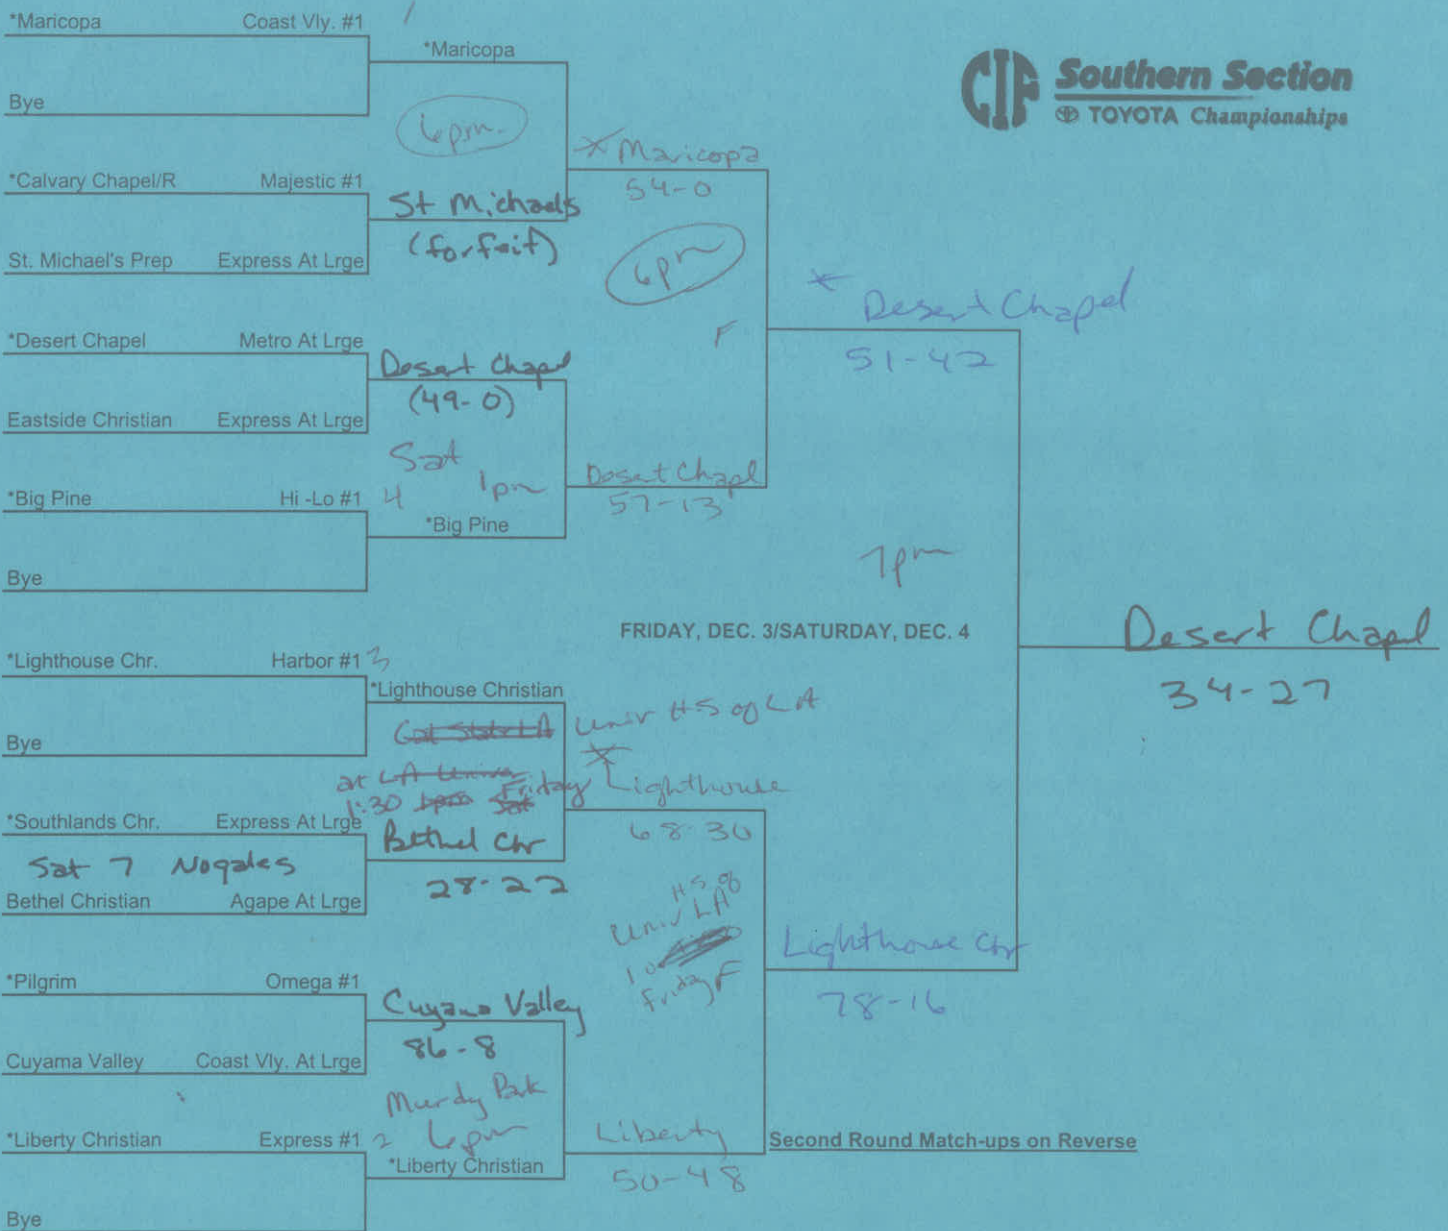

CIF SOUTHERN SECTION/TOYOTA 2004 FOOTBALL CHAMPIONSHIPS

8-MAN SMALL

1ST ROUND
FRI, NOV. 12

2ND ROUND
FRI, NOV. 19

SEMIFINALS
FRI, NOV. 26

FINAL ROUND
FRI, DEC. 3
SAT, DEC. 4

This draw sheet was made based upon information available to the CIF-SS as of 11/07/04. We reserve the right to adjust the draw sheet as a result of information which would update any final league standings. All games will start at 7:30 p.m., unless another time is mutually agreed upon and clearance is received from the CIF-SS office. Public coin flips will be held in the lobby according to the following schedule: Semifinal round-Nov. 13 at 9:00 a.m., Final round-Nov. 20 at 9:00 a.m. PLEASE CALL SCORES INTO THE SPORTS DESK: LOS ANGELES TIMES (213) 237-7151 OR 1-800-LA TIMES (1-800-528-4637); THE REGISTER (714) 796-7804; AND L.A. DAILY NEWS (800) 888-6009. Please contact your local paper as well as the papers listed above with your scores. Draw results available on our web site @ www.cifss.org