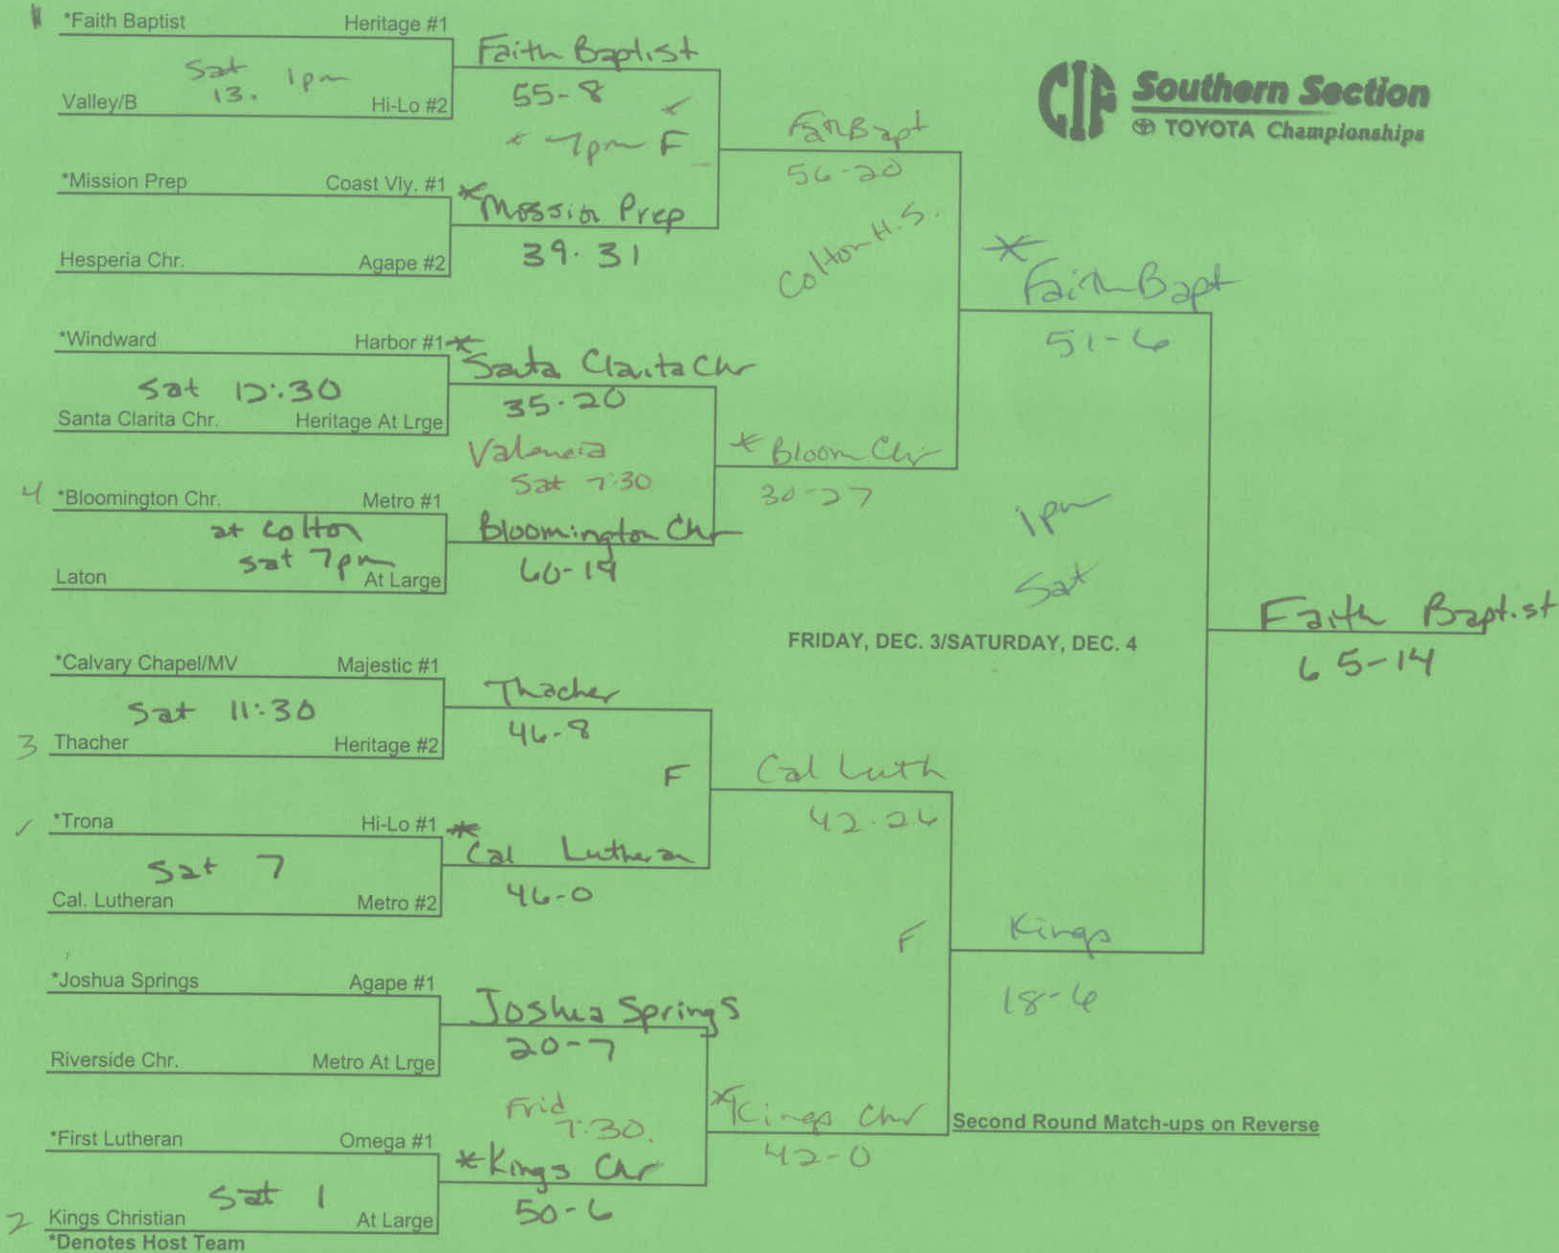

CIF SOUTHERN SECTION/TOYOTA 2004 FOOTBALL CHAMPIONSHIPS

8-MAN LARGE

1ST ROUND
FRI, NOV. 12

2ND ROUND
FRI, NOV. 19

SEMIFINALS
FRI, NOV. 26

FINAL ROUND
FRI, DEC. 3
SAT, DEC. 4

This draw sheet was made based upon information available to the CIF-SS as of 11/07/04. We reserve the right to adjust the draw sheet as a result of information which would update any final league standings. All games will start at 7:30 p.m., unless another time is mutually agreed upon and clearance is received from the CIF-SS office. Public coin flips will be held in the lobby according to the following schedule: Second round-Nov. 8 immediately after 1st round pairings are released, Semifinal round-Nov. 13 at 9:00 a.m., Final round-Nov. 20 at 9:00 a.m. PLEASE CALL SCORES INTO THE SPORTS DESK: LOS ANGELES TIMES (213) 237-7151 OR 1-800-LA TIMES (1-800-528-4637); THE REGISTER (714) 796-7804; AND L.A. DAILY NEWS (800) 888-6009. Please contact your local paper as well as the papers listed above with your scores. Draw results available on our web site @ www.cifss.org