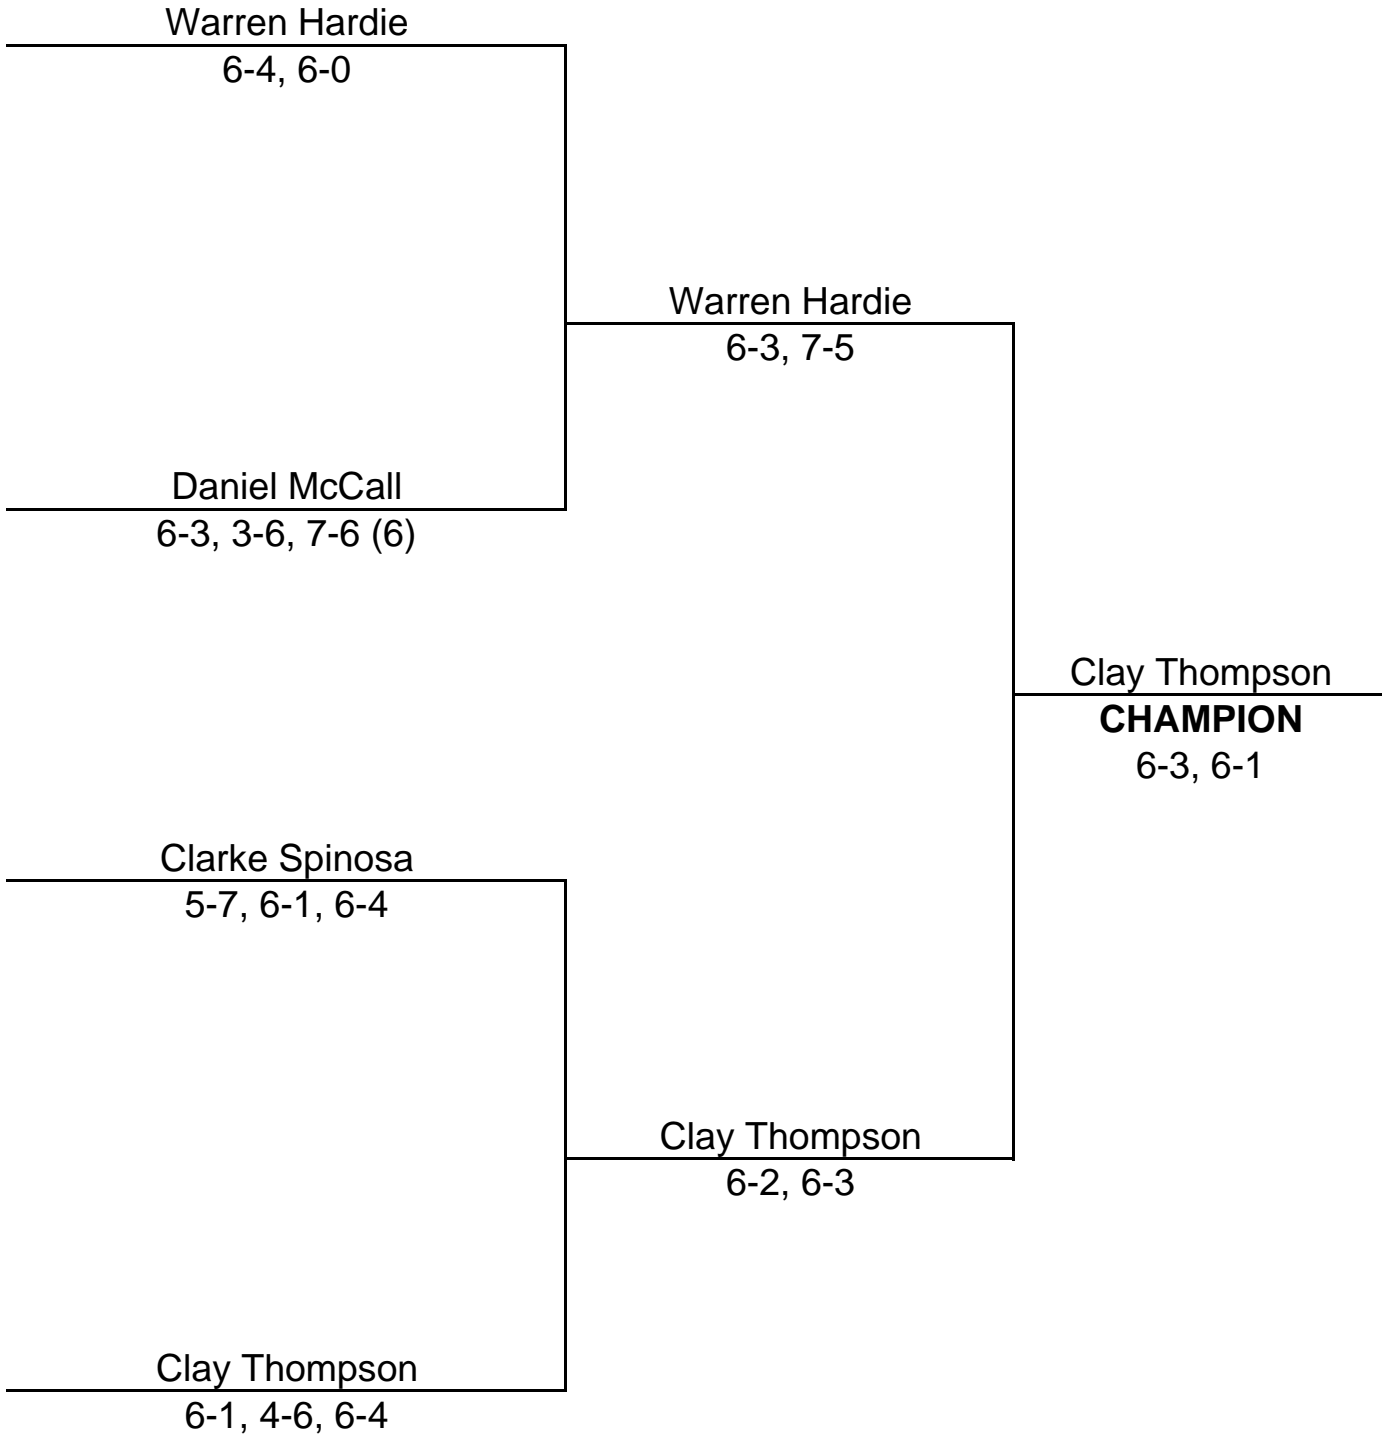

SATURDAY, MAY 30, 2009 - SINGLES