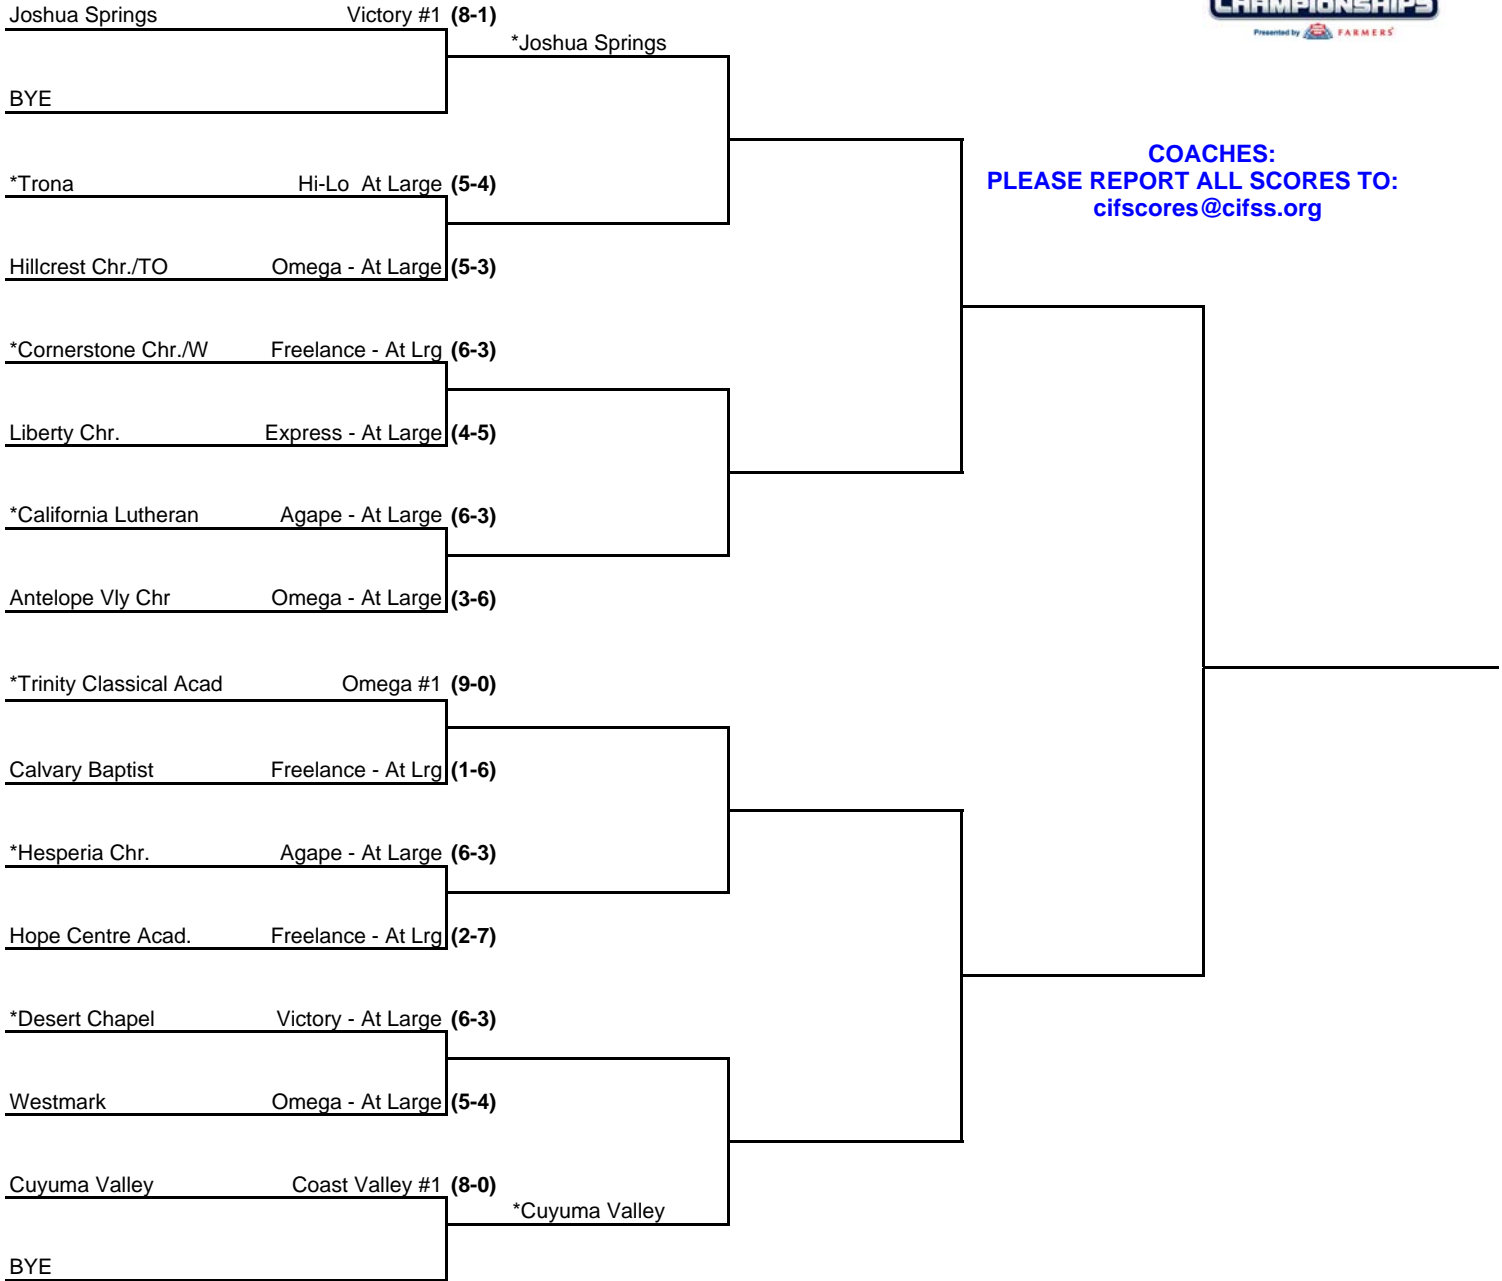

2011 CIF-SS/FORD 8-MAN FOOTBALL DIVISION 2 CHAMPIONSHIPS, presented by Farmers
8-MAN DIVISION 2

1ST ROUND
FRI. NOV. 11

2ND ROUND
FRI. NOV. 18

SEMIFINALS
FRI. NOV. 25

FINAL ROUND
FRI. DEC. 2
SAT. DEC. 3

**COACHES:
PLEASE REPORT ALL SCORES TO:
cifscores@cifss.org**

*Denotes Host Team

PLEASE REPORT ALL SCORES TO: cifscores@cifss.org

This draw sheet was made based upon information available to the CIF-SS as of 11/6/11. We reserve the right to adjust the draw sheet as a result of information which would update any final league standings. All games will start at 7:30 p.m. on Friday or 1:00 p.m. on Saturday, unless another time is mutually agreed upon and clearance is received from the CIF-SS office. Public coin flips will be held in the lobby according to the following schedule: Second Round-Nov. 14.

Semifinal round-Nov. 21 at 9:00 a.m., Final round-Nov. 28 at 9:00 a.m. PLEASE CALL SCORES INTO THE SPORTS DESK: LOS ANGELES TIMES (213) 237-7151 OR 1-800-LA TIMES (1-800-528-4637) Ext. 77151; THE REGISTER (714) 796-7804; Max Preps (714) 420-6713 AND L.A. DAILY NEWS (800) 888-6009. Please contact your local paper as well as the papers listed above with your scores. Draw results available on our web site @ www.cifss.org