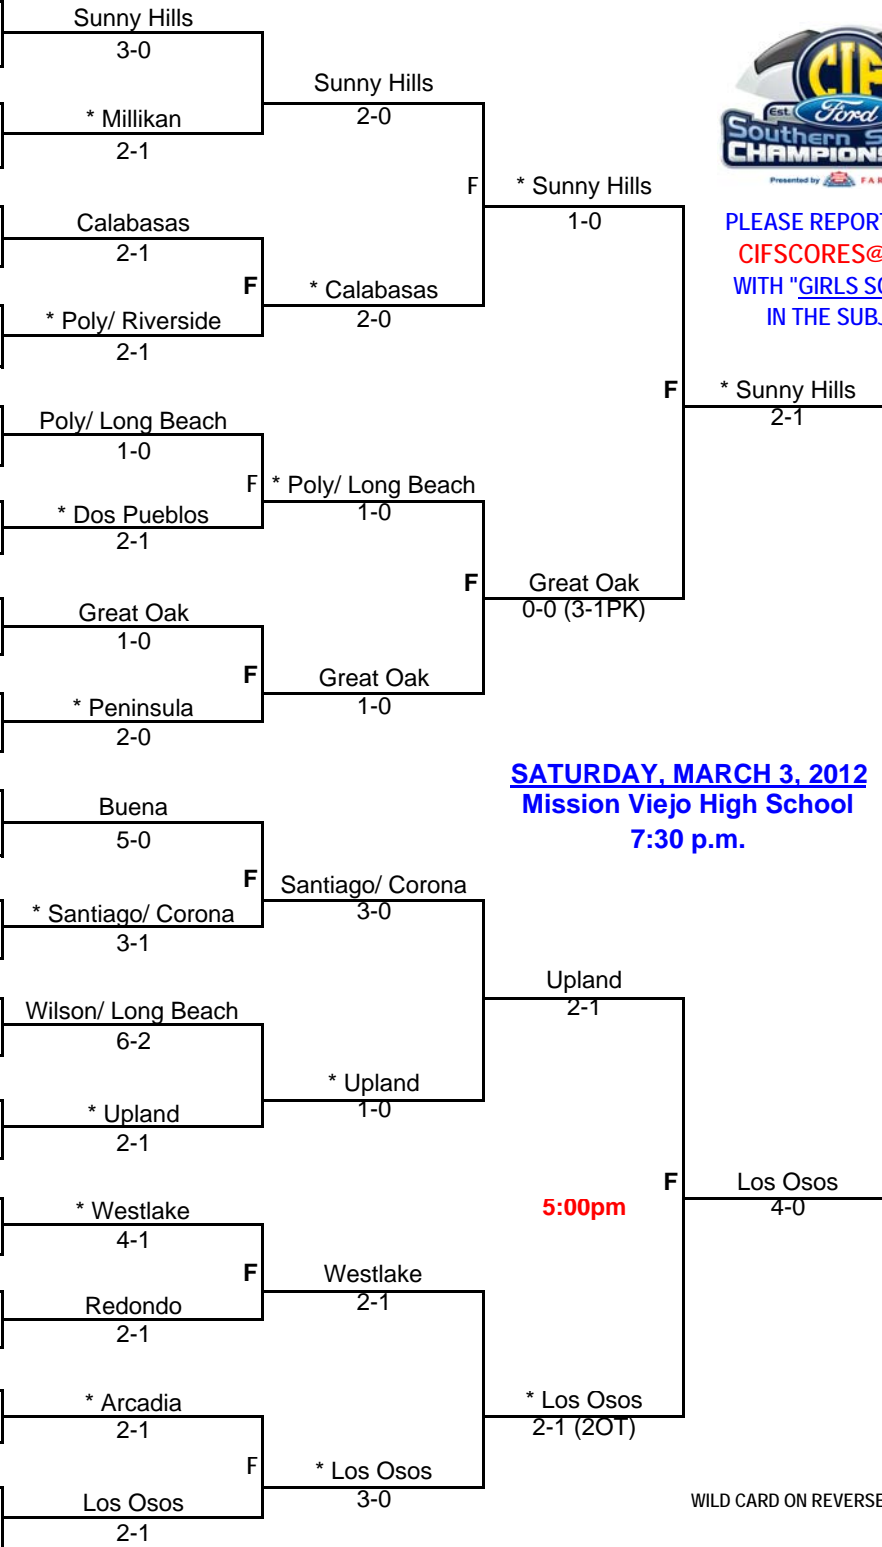

SEMI-FINALS
TUES., FEB. 28

FINALS
FRI OR SAT

MARCH 2 OR 3

* Sunny Hills	Freeway #1
Newbury Park	Winner WC "A"
* Crescenta Valley	Pacific #2
Millikan	Moore #3
* Calabasas	Marmonte #2
Mira Costa	Bay #3
* Poly/ Riverside	Big VIII #1
Rancho Cucamonga	Winner WC "B"
* Poly/ Long Beach	Moore #1
Murrieta Valley	Winner WC "C"
* Dos Pueblos	Channel #2
Royal	Marmonte #3
* Great Oak	Southwestern #2
Alta Loma	Baseline #2
* Peninsula	Bay #1
Simi Valley	Winner WC "D"
* Buena	Channel #1
Lakewood	Winner WC "E"
* Santiago/ Corona	Big VIII #2
Troy	Freeway #2
* Wilson/ LB	Moore #2
Pasadena	Pacific #3
* Temecula Valley	Southwestern #1
Upland	Baseline #3
* Westlake	Marmonte #1
La Habra	Freeway #3
* Redondo	Bay #2
ML King	Big VIII #3
* Arcadia	Pacific #1
San Marcos	Channel #3
* Los Osos	Baseline #1
Corona	Winner WC "F"