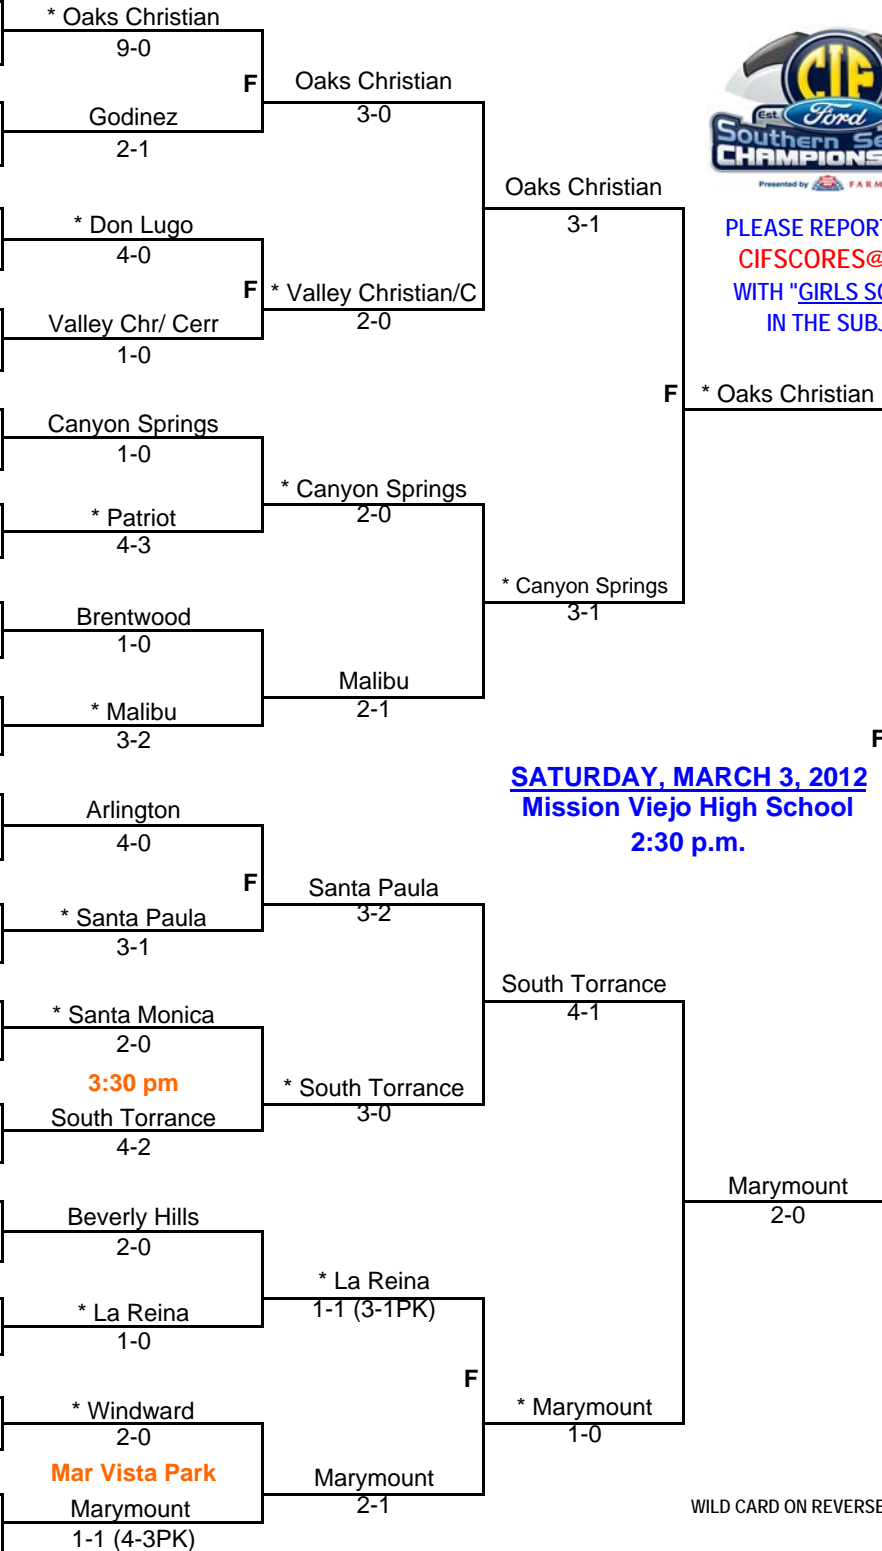

SEMI-FINALS
TUES., FEB. 28

FINALS
FRI OR SAT

MARCH 2 OR 3

* Oaks Christian	Tri Valley #1
Rancho Verde	Winner WC "A"
* Godinez	Orange Coast #2
Notre Dame Acad	Sunshine #2
* Don Lugo	Mt. Baldy #1
Campbell Hall	Alpha #3
* Valley Christian/C	Olympic #1
El Segundo	Pioneer #3
* Canyon Springs	Inland Valley #2
Calvary Chapel/ SA	Orange Coast #3
* Culver City	Ocean #2
Thursday, 2/16	
Patriot	Sunkist #2
* Brentwood	Alpha #1
Valley View	Inland Valley #3
* Torrance	Pioneer #1
Malibu	Winner WC "B"
* Arlington	Inland Valley #1
@ Ramona HS	
Chino	Winner WC "C"
* Santa Paula	Tri Valley #2
Whittier Christian	Olympic #2
* Laguna Beach	Orange Coast #1
Santa Monica	Ocean #3
* South Torrance	Pioneer #2
Immaculate Heart	Sunshine #3
* Beverly Hills	Ocean #1
LA Baptist	Olympic #3
* Bloomington	Sunkist #1
La Reina	Tri Valley #3
* Colony	Mt. Baldy #2
Windward	Alpha #2
* Marymount	Sunshine #1
La Sierra	Winner WC "D"