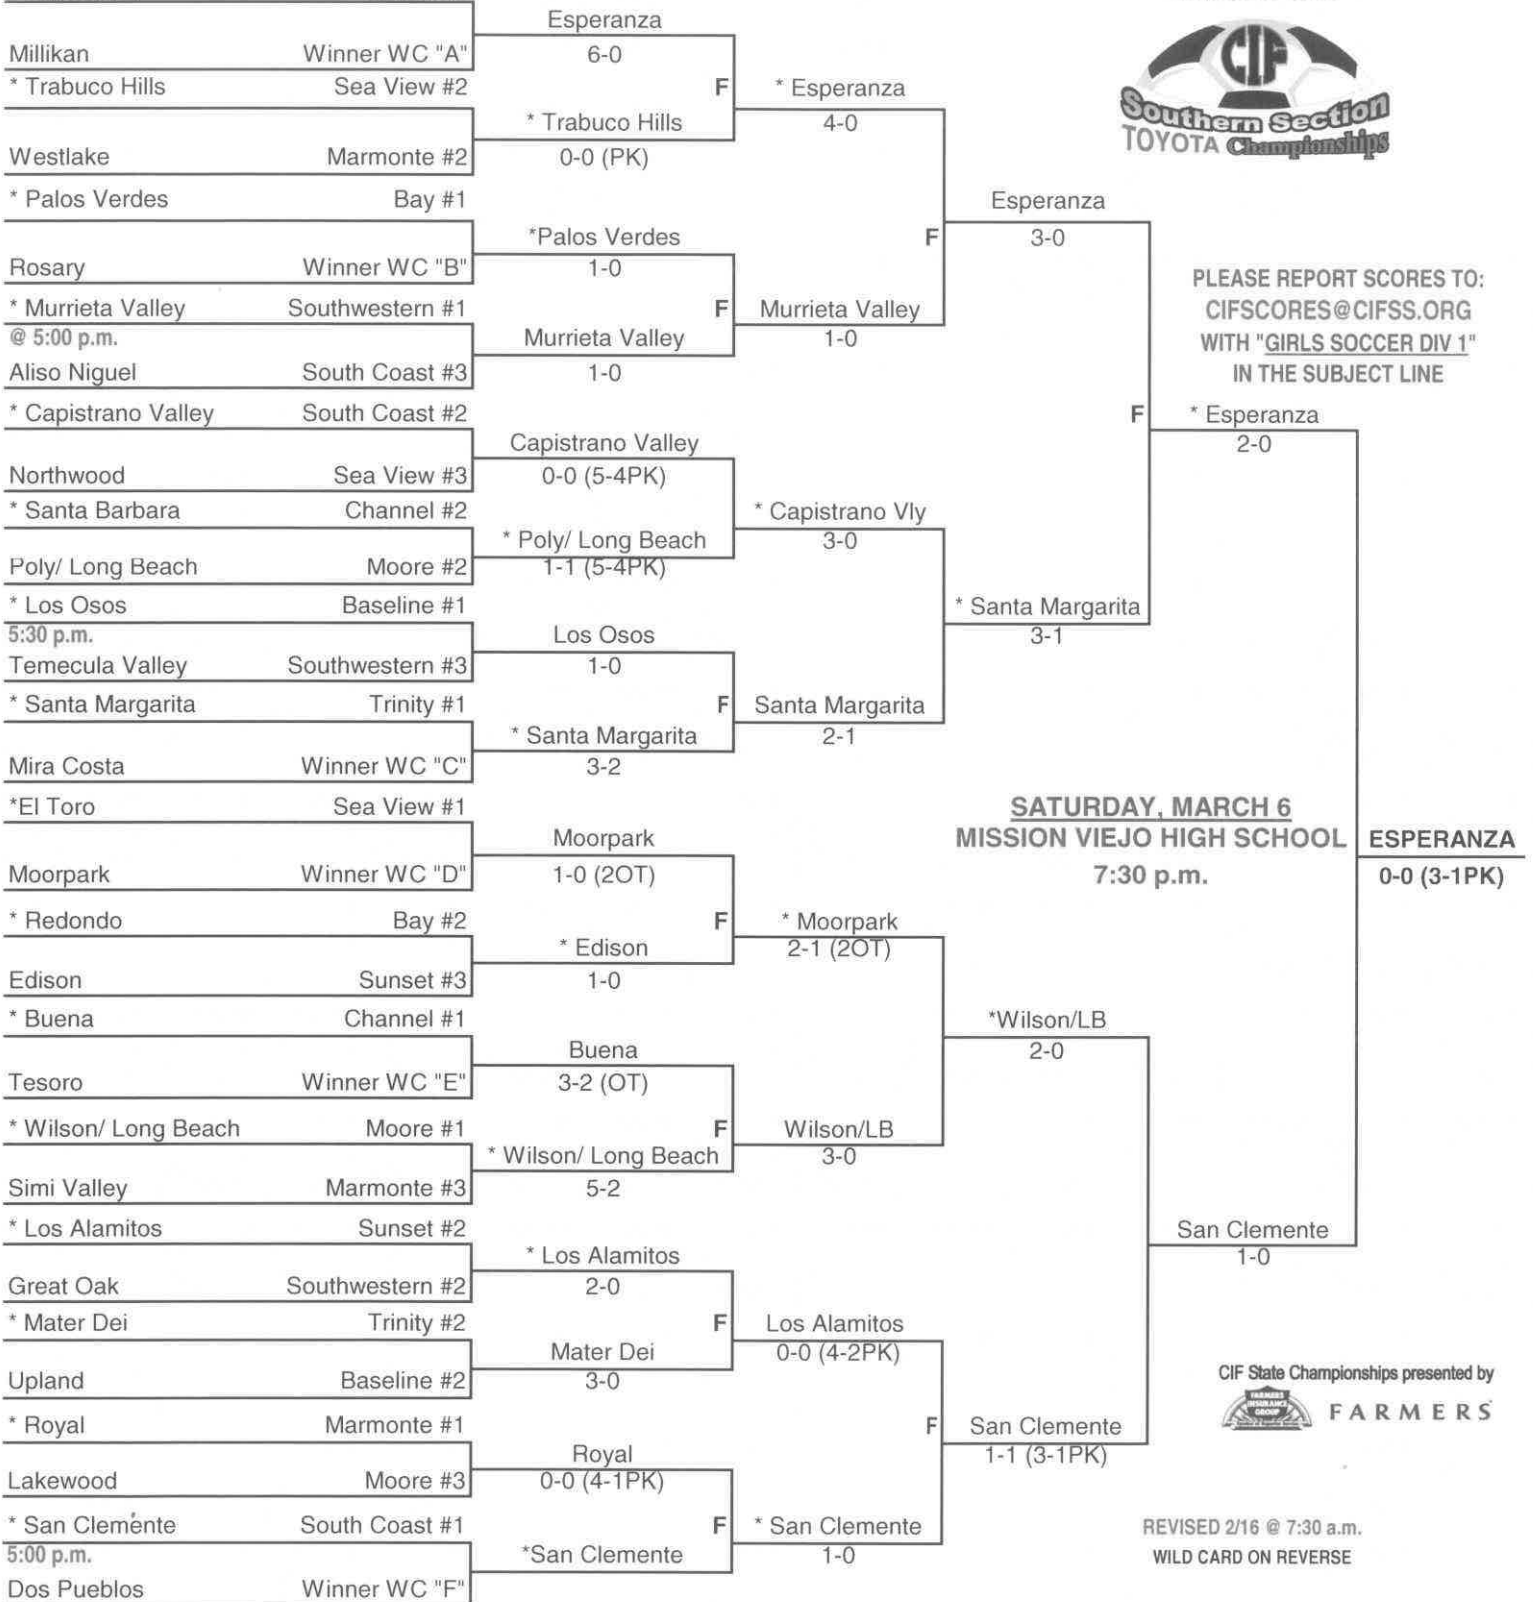

*Denotes Host Team

This draw sheet was made based upon information available to the CIF-SS as of 2/13/2010. We reserve the right to adjust the draw sheet as a result of information which would update any final league standings. All games with the exception of the final round will start at 3:00 p.m., unless another time is mutually agreed upon and clearance is received from the CIF-SS Office. Public pre coin flips for the second round will be held on Monday, 2/15/10 @ 2:00p, for quarterfinals on Monday, 2/22/10 @ 9:30a, for semi finals on Thursday, 2/25/10 @ 9:30 a, and finals on Monday, 3/1/10 @ 9:30 a in the lobby of the CIF-SS. Please also call scores in to THE REGISTER (714) 796-7804; L.A. DAILY NEWS (800) 888-6009 AND YOUR LOCAL NEWSPAPERS. Draw results available on our web site @ www.cifss.org.

2010 GIRLS SOCCER DIVISION 1

PLEASE REPORT SCORES TO:
CIFSCORES@CIFSS.ORG
WITH "GIRLS SOCCER DIV 1"
IN THE SUBJECT LINE