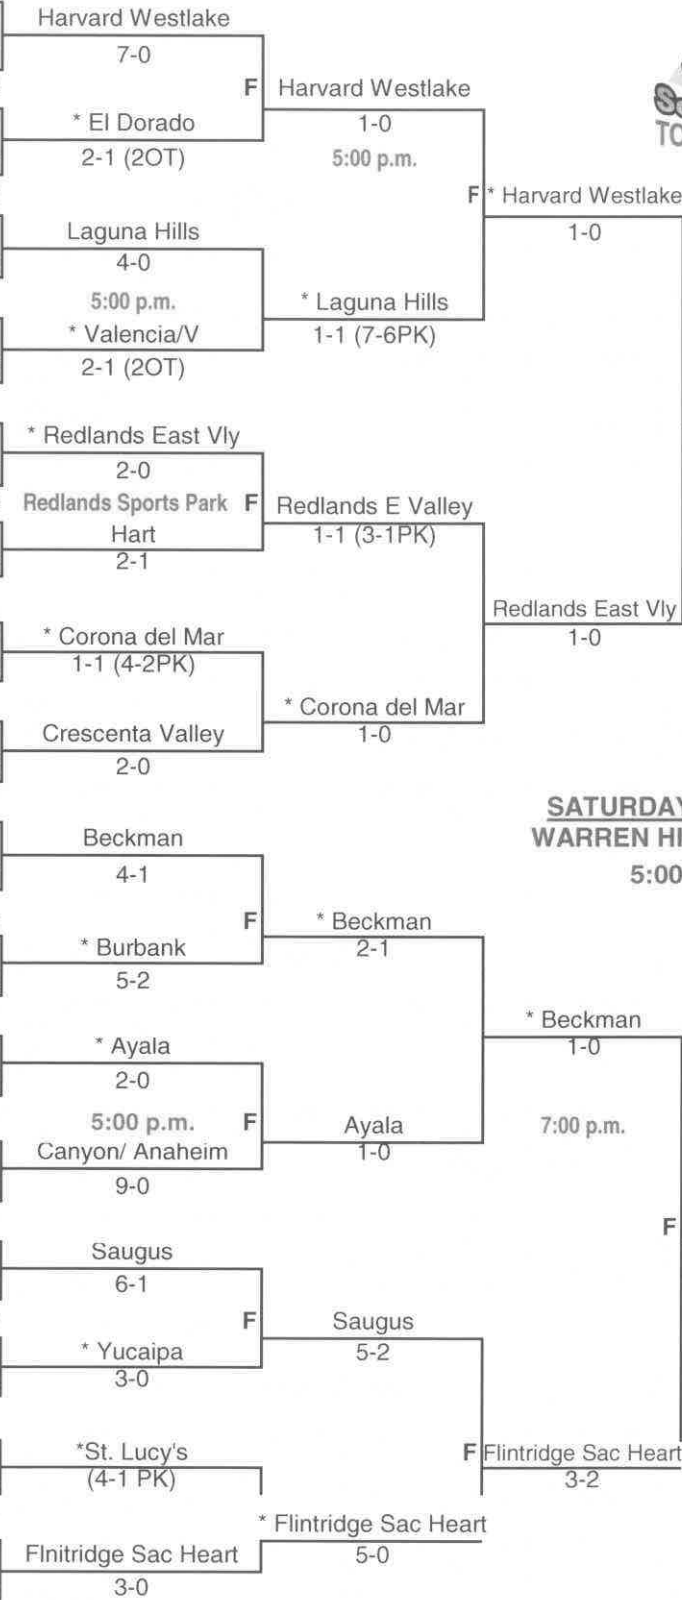

* Harvard Westlake	Mission #1
Burroughs/ Bur	Winner WC "A"
* El Dorado	Century #2
Redlands	Citrus Belt #3
* Laguna Hills	Pacific Coast #2
@ 4:00 p.m.	
Eastside	Golden #2
* Walnut	San Antonio #1
Valencia/ V	Foothill #3
* Redlands Est Vly	Citrus Belt #1
@ Redlands Sports Park	
Villa Park	Winner WC "B"
* Hart	Foothill #2
Glendora	Sierra #2
* Montclair	Mt. Baldy #1
@ Corona del Mar due to Ball Violation	
Corona del Mar	Pacific Coast #3
* Crescenta Valley	Pacific #1
Knight	Golden #3
* Beckman	Pacific Coast #1
@ Irvine HS 6:00 p.m.	
Canyon/ CC	Winner WC "C"
* Burbank	Pacific #2
South Hills	San Antonio #2
* Ayala	Sierra #1
@ 5:00 p.m.	
Chaminade	Mission #3
* Canyon/ A	Century #1
@ Fred Kelly Stadium 5:00 p.m.	
Ontario	Winner WC "D"
* Saugus	Foothill #1
Arcadia	Winner WC "E"
* Yucaipa	Citrus Belt #2
Colony	Mt. Baldy #2
* Lancaster	Golden #1
St. Lucy's	Sierra #3
* Flintridge Sac Hrt	Mission #2
Saturday, Feb 20 @ Glendale College - 11:00 a.m.	
Brea Olinda	Century #3